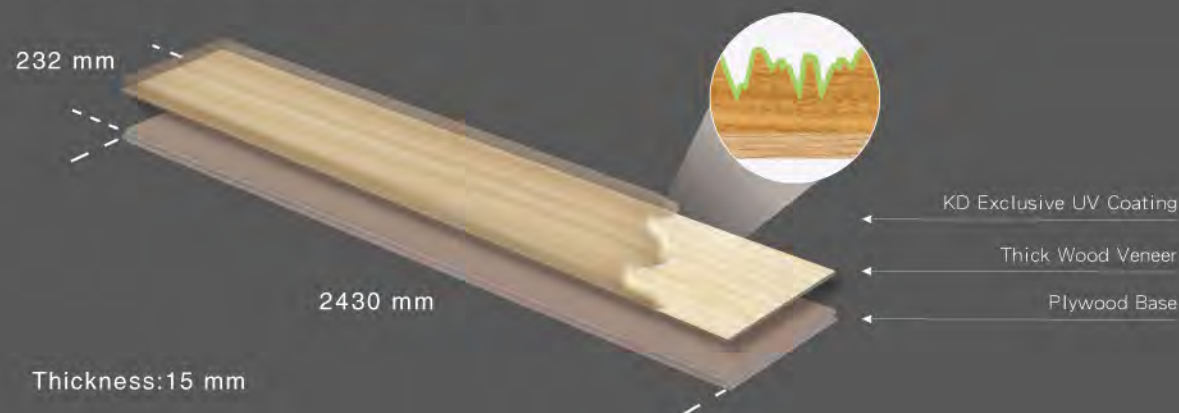

KD Wide-Plank Wood Flooring