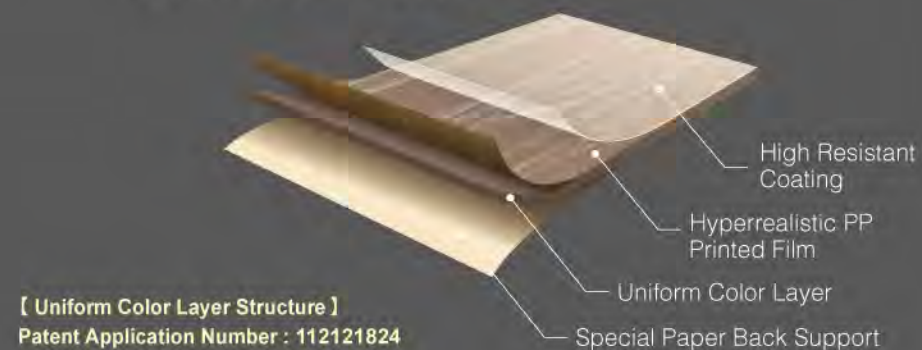

KD ECO+ LAMINATES

Product Introduction

KD ECO+ Laminates carry forward the advantages of KD ECO+ Panels, bringing a new surface decoration material experience that subverts traditional PVC and melamine materials. KD ECO+ Laminates embody the expectation of beauty, offering a variety of selections including hyperrealistic wood grain, extended series, and classic solid colors. The laminates also present seamless edges with uniform color, perfectly meeting all design needs and providing a fresh perspective on interior surface solution for you.

KD ECO+ Laminates

Standard product : 4' x 8' (1230 x 2460 x 0.8 mm)
4' x 10' (1230 x 3030 x 0.8 mm)
4' x 12' (1230 x 3640 x 0.8 mm)

Wood Grain Collection

Solid Color Collection

Extended Collection

Advantages of KD ECO+ Laminates

Seamless Edges

KD ECO+ Laminates offer a seamless and visually appealing finish with no black edges at the 90-degree corners. Choose from a wide selection of over 200 rich color options.

Easy to Bend

Unlike traditional PVC and HPL laminates, KD ECO+ Laminates are highly flexible and resistant to cracking, making installation and cutting effortless.

Scratch and Stain Resistant

KD exclusive coating significantly enhances the protection of KD ECO+ Laminates, ensuring resistance to scratches, chemicals, stains, and flames, all SGS certified.

Eco-friendly and Safe

Made from non-toxic food-grade PP material, KD ECO+ Laminates are free from formaldehyde, plasticizers, and harmful toxins, providing a high-quality and safe panel solution.

Applications

Wall Paneling, Ceiling, Slats, Door Paneling, Furniture Surface (Closets, Cabinetry, Table Tops) in Exhibition, Residential, Commercial, Hospitality