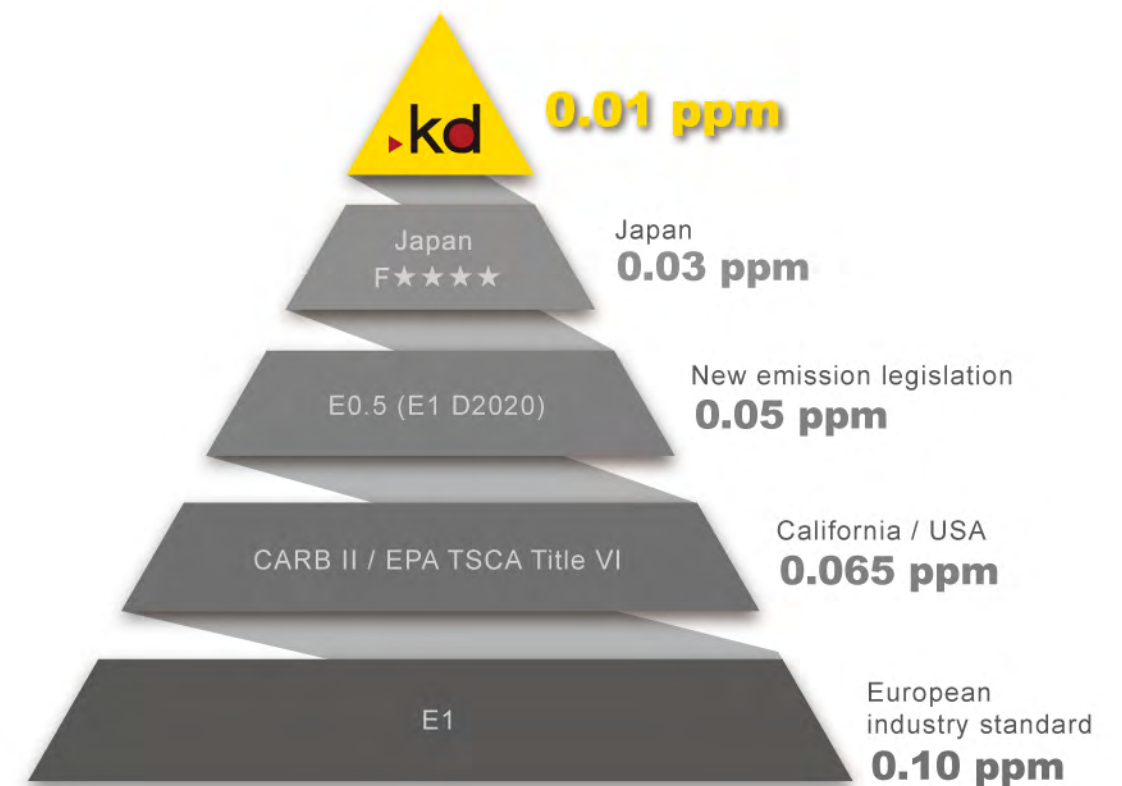

KEDING has been dedicated to protecting our users' health by providing a healthy living environment built with low formaldehyde materials. The plywood we used for all products is certified for the lowest formaldehyde emissions than any other standards worldwide. KEDING never compromises on product quality and health protection for our users.