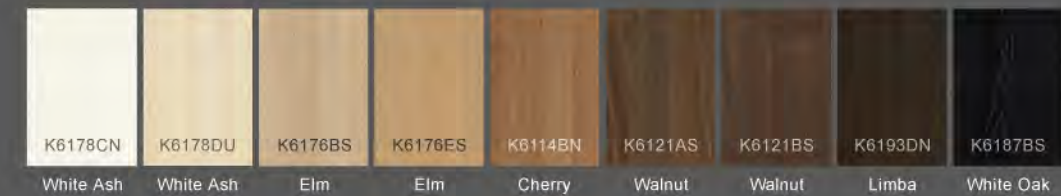

## Tones

**Natural wood veneer**  
Feel the natural textures and embrace the beauty of wood grain.

**Various options**  
Discover unlimited design possibilities with the colors from the forest.

K6187AN / SU LE DESIGN