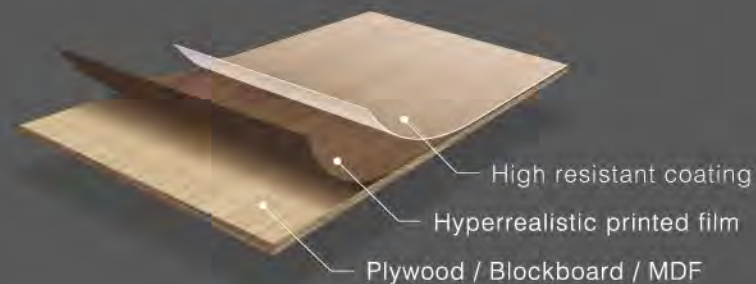

KD ECO+ PANELS

Product Introduction

KD ECO+ Panels – These wood grain surfaces are printed with hyperrealistic printing technology and made with food-grade PP materials to simulate the look and touch of KD Panels™. KD ECO+ Panels not only come in wood grain but also with solid color collections and extended collections.

KD ECO+ Panels

Size : 4' x 8' (1220 x 2440 mm)

Thickness : 2.8 / 3.9 / 18 mm

• 9' & 10' and double-sided panels are also available for customization.

Wood Grain Collection

Solid Color Collection

Extended Collection

Advantages of KD ECO+ Panels

Safe, Food-Grade PP Materials

Selected food grade PP (polypropylene) materials are free of formaldehyde, plasticizers, melamine and other toxic substances : which makes it safe to use even in the food industry. Polypropylene is widely used in microwavable food containers, nursing bottles, tableware, and our KD ECO+ Panels.

High Resistance PP Film

The high resistance PP film of ECO+ Panels provides exceptional protection for the surface : which is certified by SGS for scratch, chemical, and stain resistances, along with flame retardant properties.

Hyperrealistic Wood Grain Printing Technology

Hyperrealistic wood grain printing technology enables ECO+ Panels to simulate the appearances and textures of KD Panels. KD ECO+ Panels not only come in wood grain but also with solid color collections and extended collections.

Healthy, Durable Substrates

ECO+ Panels come with multiple substrate options such as blockboard, MDF and plywood that provide good load-bearing capacity and moisture resistance, making it your best choice for your woodworking needs.

Applications

Wall Paneling, Ceiling, Slats, Door Paneling, Furniture Surface (Closets, Cabinetry, Table Tops) in Exhibition, Residential, Commercial, Hospitality