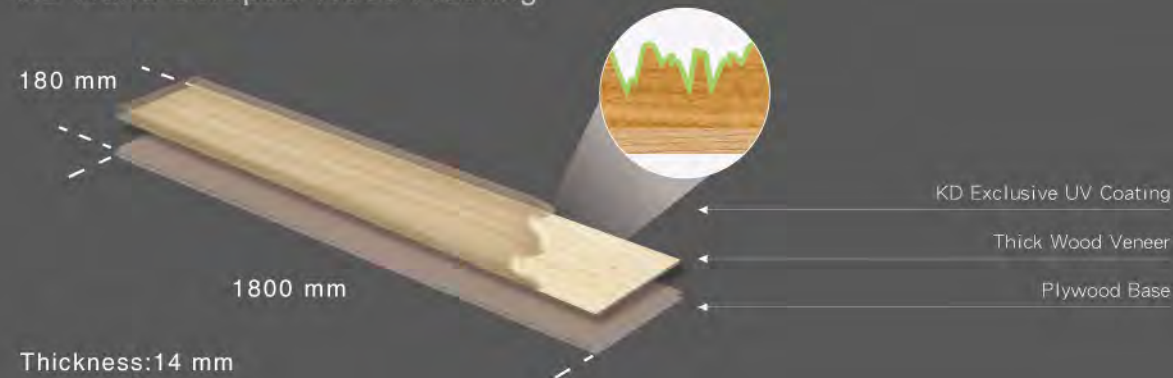

KD FLOORING

Product Introduction

All series of KD Wood Flooring have obtained the label of Green Building Materials in Taiwan. Only top-notch eco-friendly paint with no toxins and low formaldehyde are manually applied to the surfaces of the floorings to preserve the uniqueness and beauty of real wood.

KD Hand-Scraped Wood Flooring