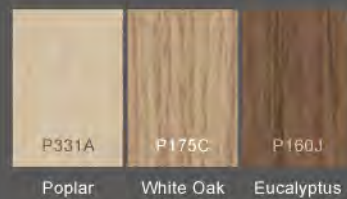

Wood Grain Collection