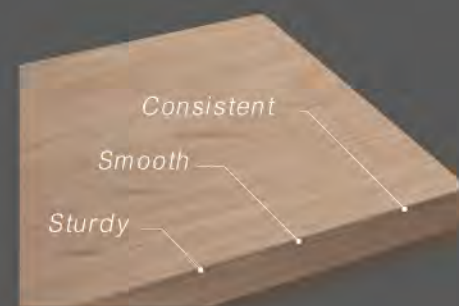

KD EDGE BANDING

Product Introduction

For seamless edge finishing, we provide a wide range of edge bandings that could be perfectly matched with other KD products or be used individually. Veneer strips, ECO+ strips, and ABS strips are available. Veneer and ECO+ strips also come with a peel & stick option, which could be easily applied to your woodwork.

ECO+ Edge Banding