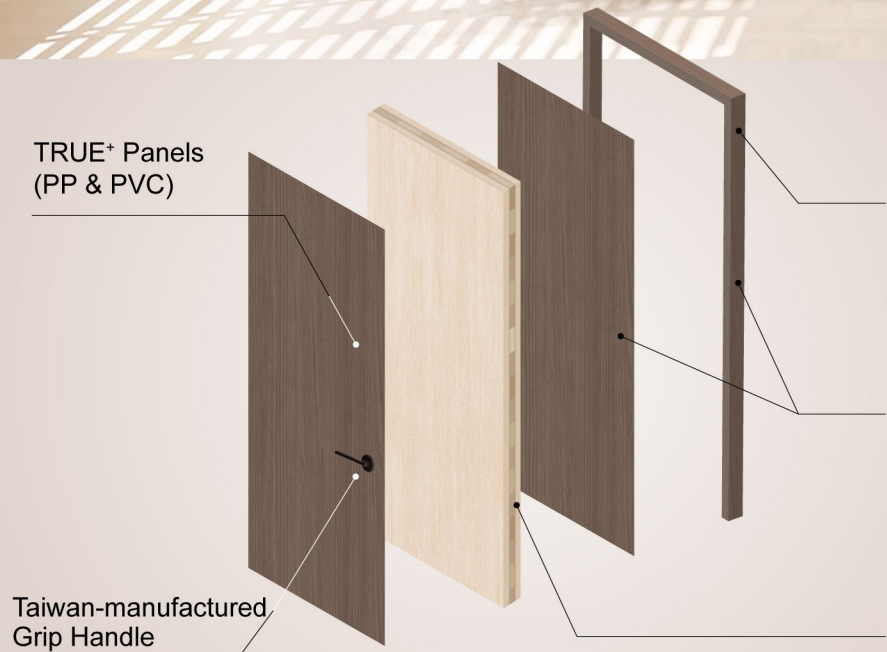

P8305
Silky Matte Buttercream

TRUE+ Panels
(PP & PVC)

Taiwan-manufactured
Grip Handle

The Pre-Finished Door Frame is made with a high-density plywood structure for strength and durability.

Both the door leaf and door frame are available in a skin-touch finish for a more cohesive and aesthetically pleasing door set.