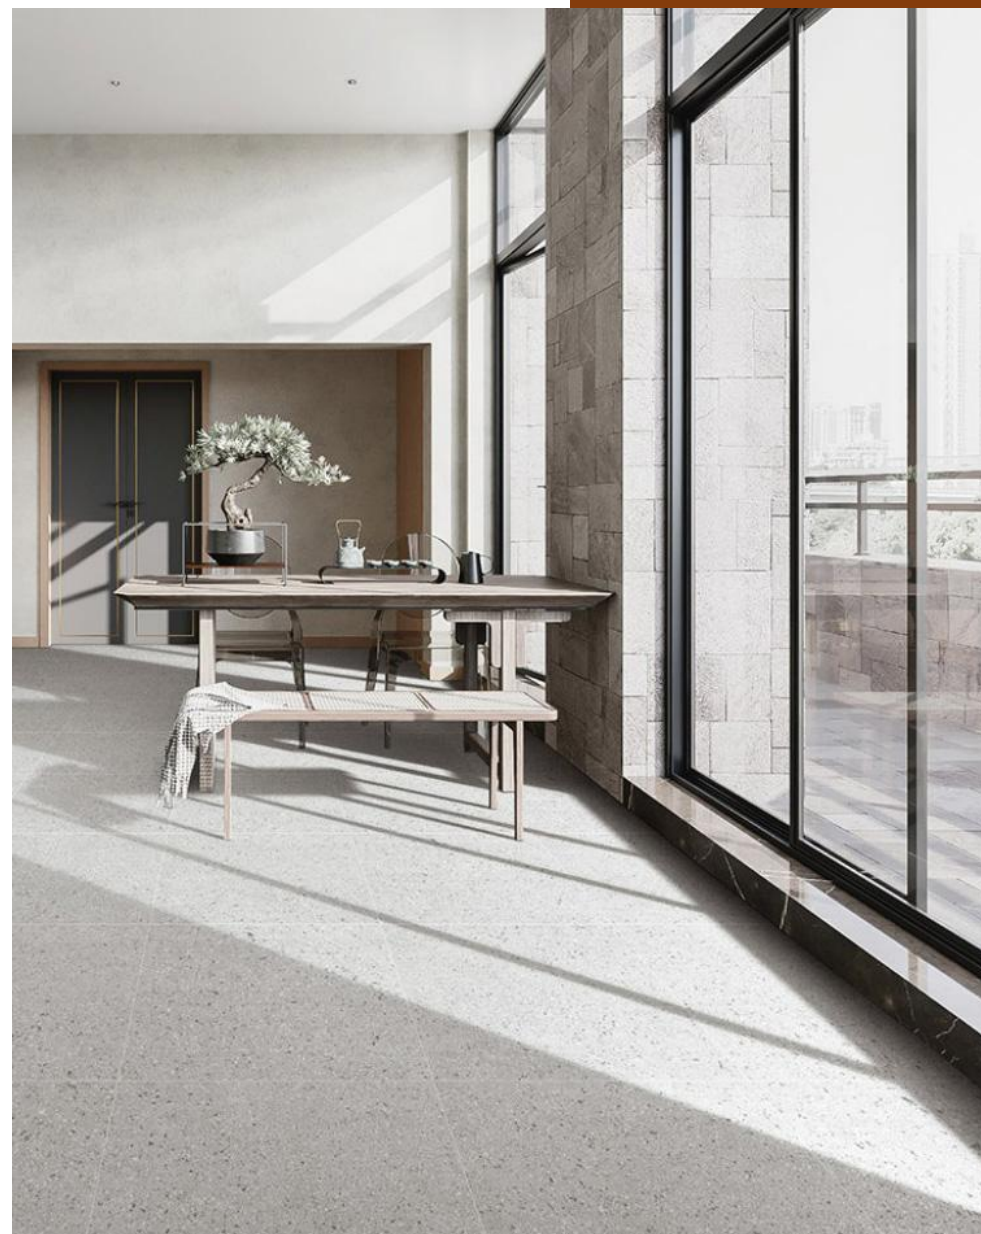

DRY WALL/ FLOOR

600x600mm | Lappato Surface | 8 Random

CME6006

CME6007

WALL/ FLOOR

600x600 mm | Honed Surface
Porcelain Tiles

CMGT606010

CMGT606009