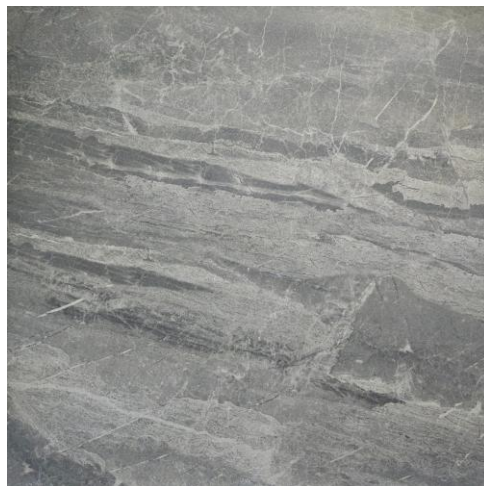

CMP6673W

CMP6671W

CA12672W

CMP6672W

WALL/ FLOOR

600x600mm | Matt Surface
9 Random

CMIBIZA GREY

CMIBIZA WHITE