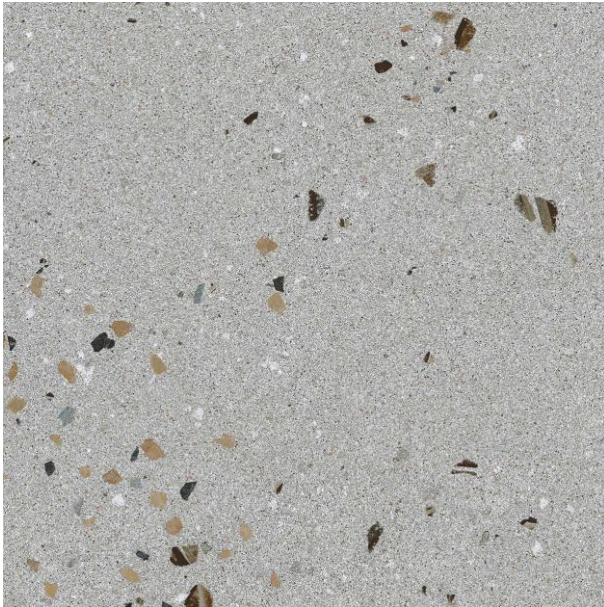

CMRL603

WALL/ FLOOR | 600x600mm | Matt Sargar Surface
6 Random