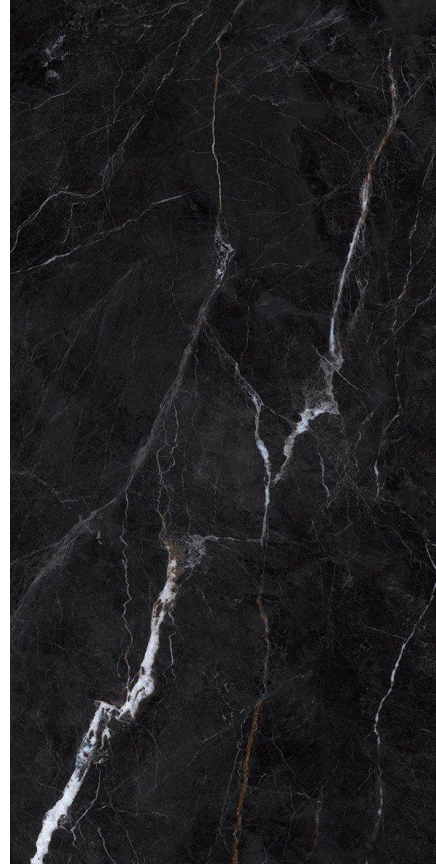

CMNF88062

CMTU601201S

CMTU601202S

600x1200mm | Honed Surface | 8 Random

600x1200MM

CMLOS661

CMAS126852

600x1200 mm | Matt Surface | 5-6 Random