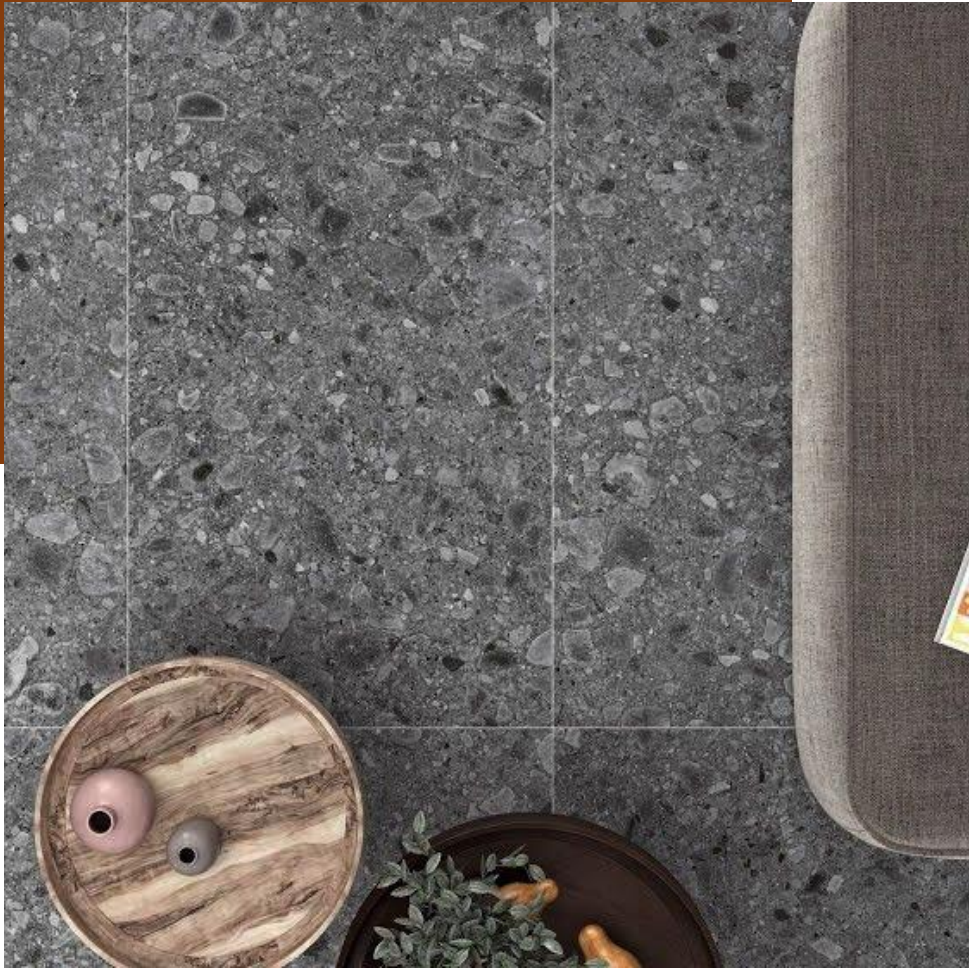

**NEW
COLLECTIONS**