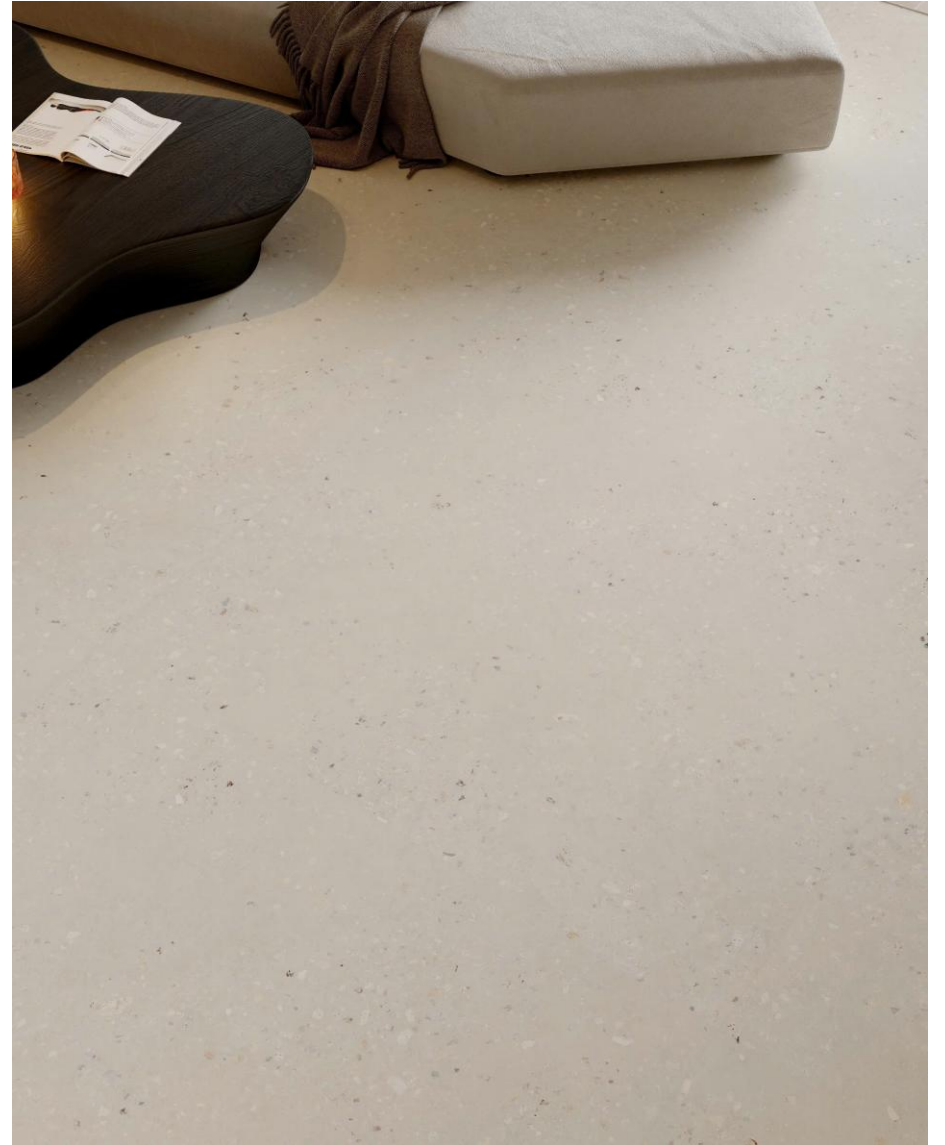

CM61201

CM61203

CM61204

WALL/ FLOOR

600x1200mm | Matt Surface | Porcelain Tiles | 4 Random

CMB126J1251

CMB126J1251

WOODEN LOOK