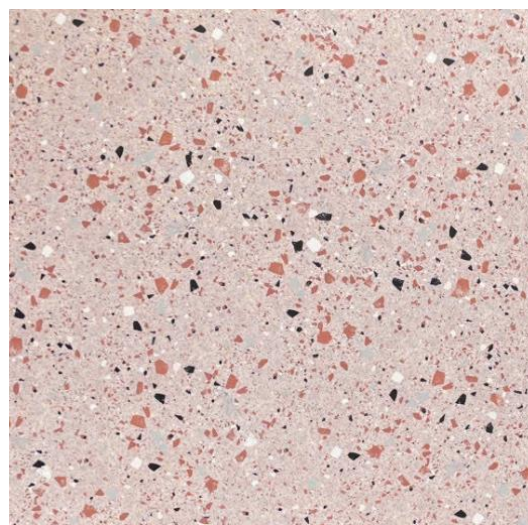

WALL/ FLOOR

600x600mm | Matt Surface

CMWN12