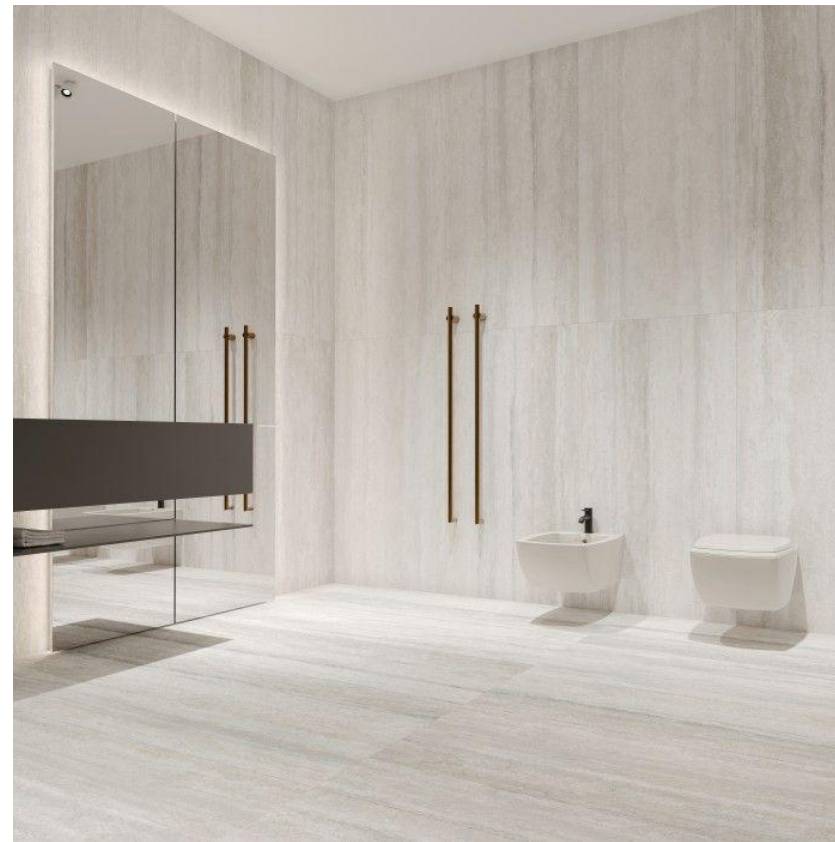

S75F01

S75F02

750x1500mm | Matt Surface | 6 Random

750x1500MM

WALL/ FLOOR 900x1800mm |Matt Surface | 12 Random

TREVI YR

TREVI WR

900x1800 MM