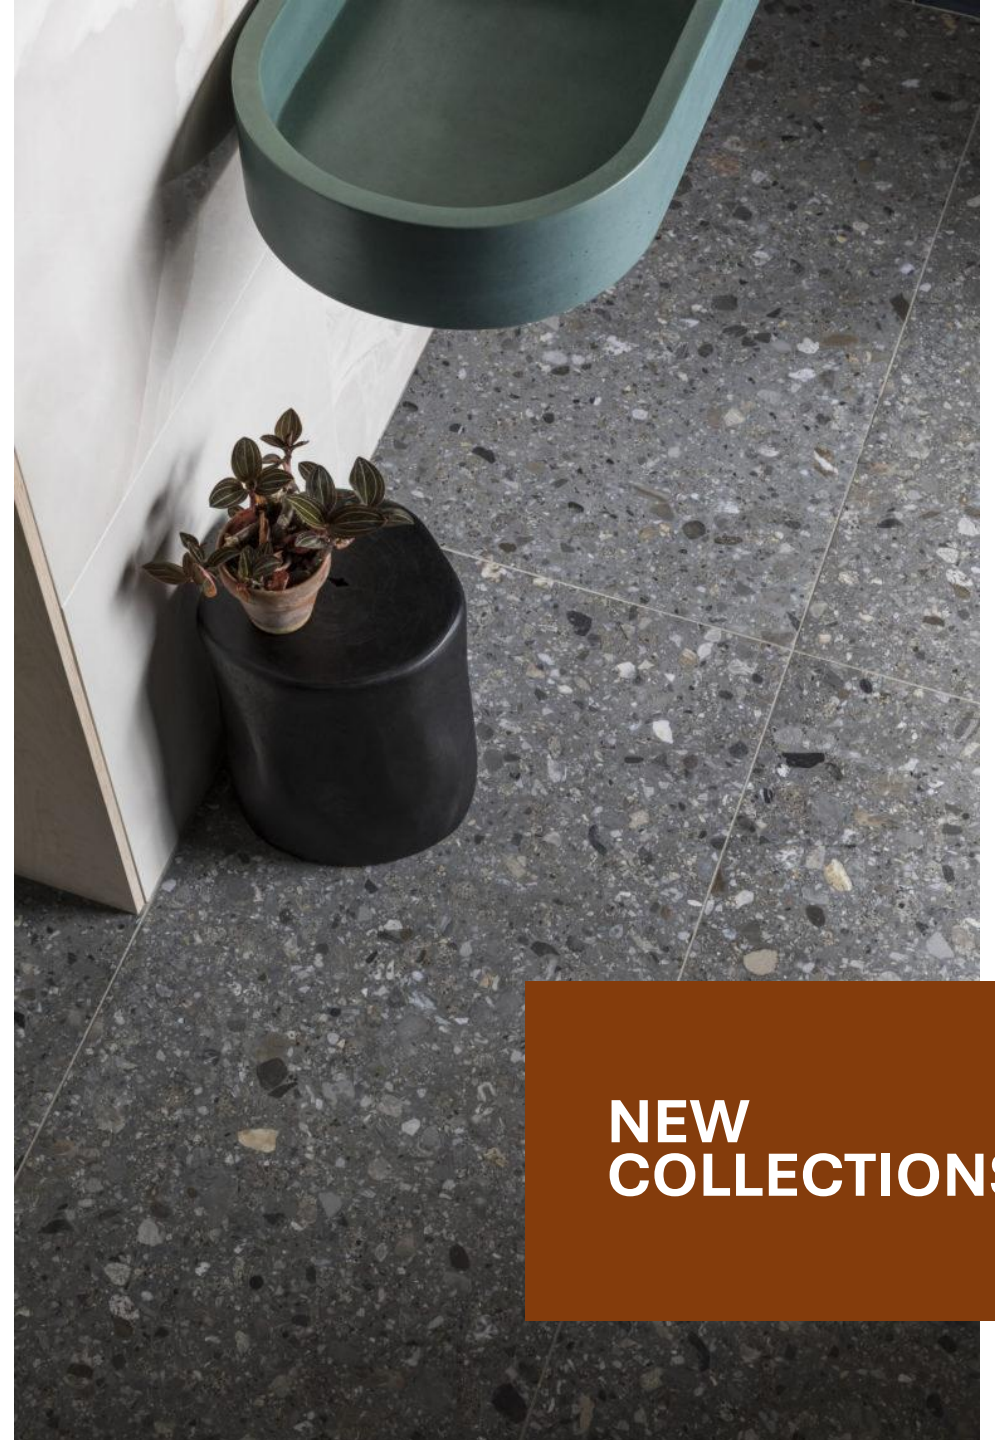

**NEW
COLLECTIONS**