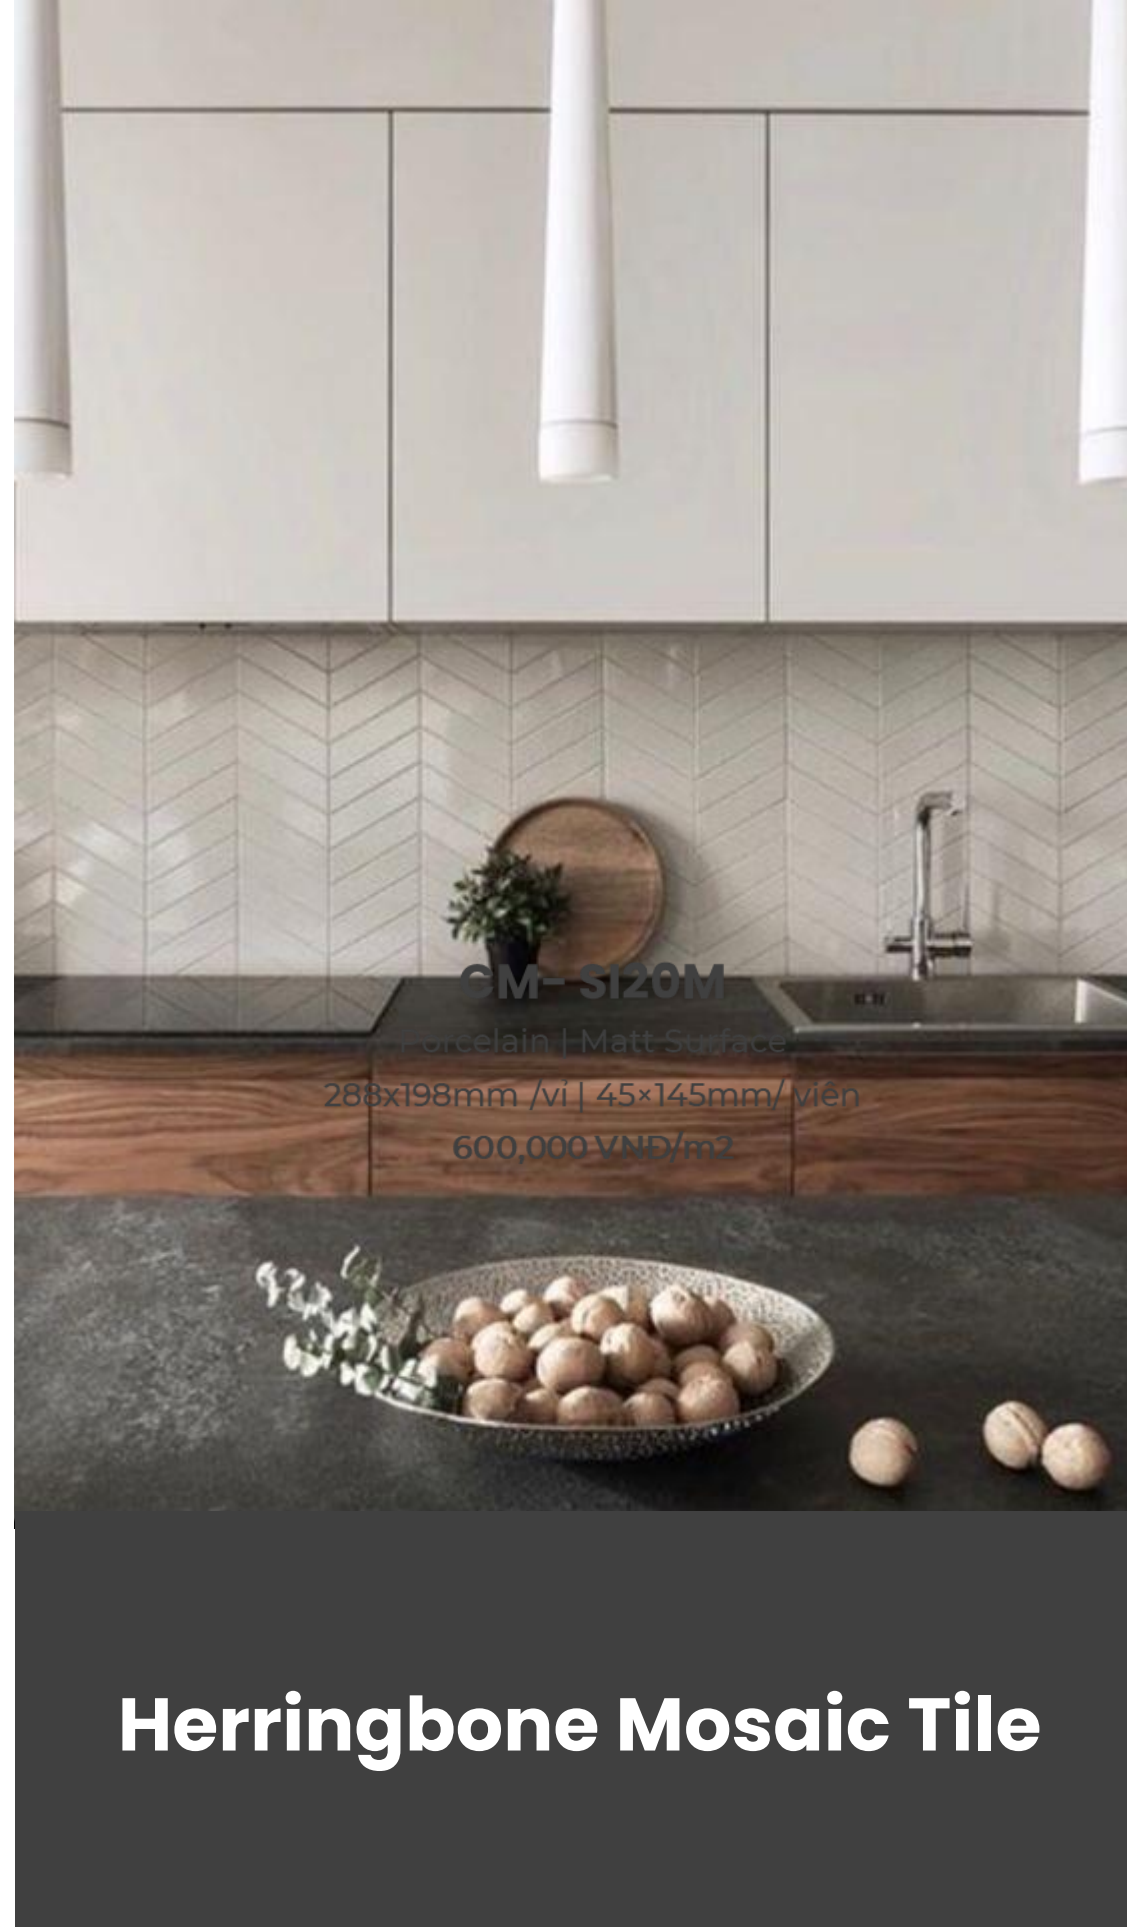

CM- SI20M

Porcelain | Matt Surface
288x198mm /vi | 45x145mm/ viên
600,000 VND/m²

Herringbone Mosaic Tile