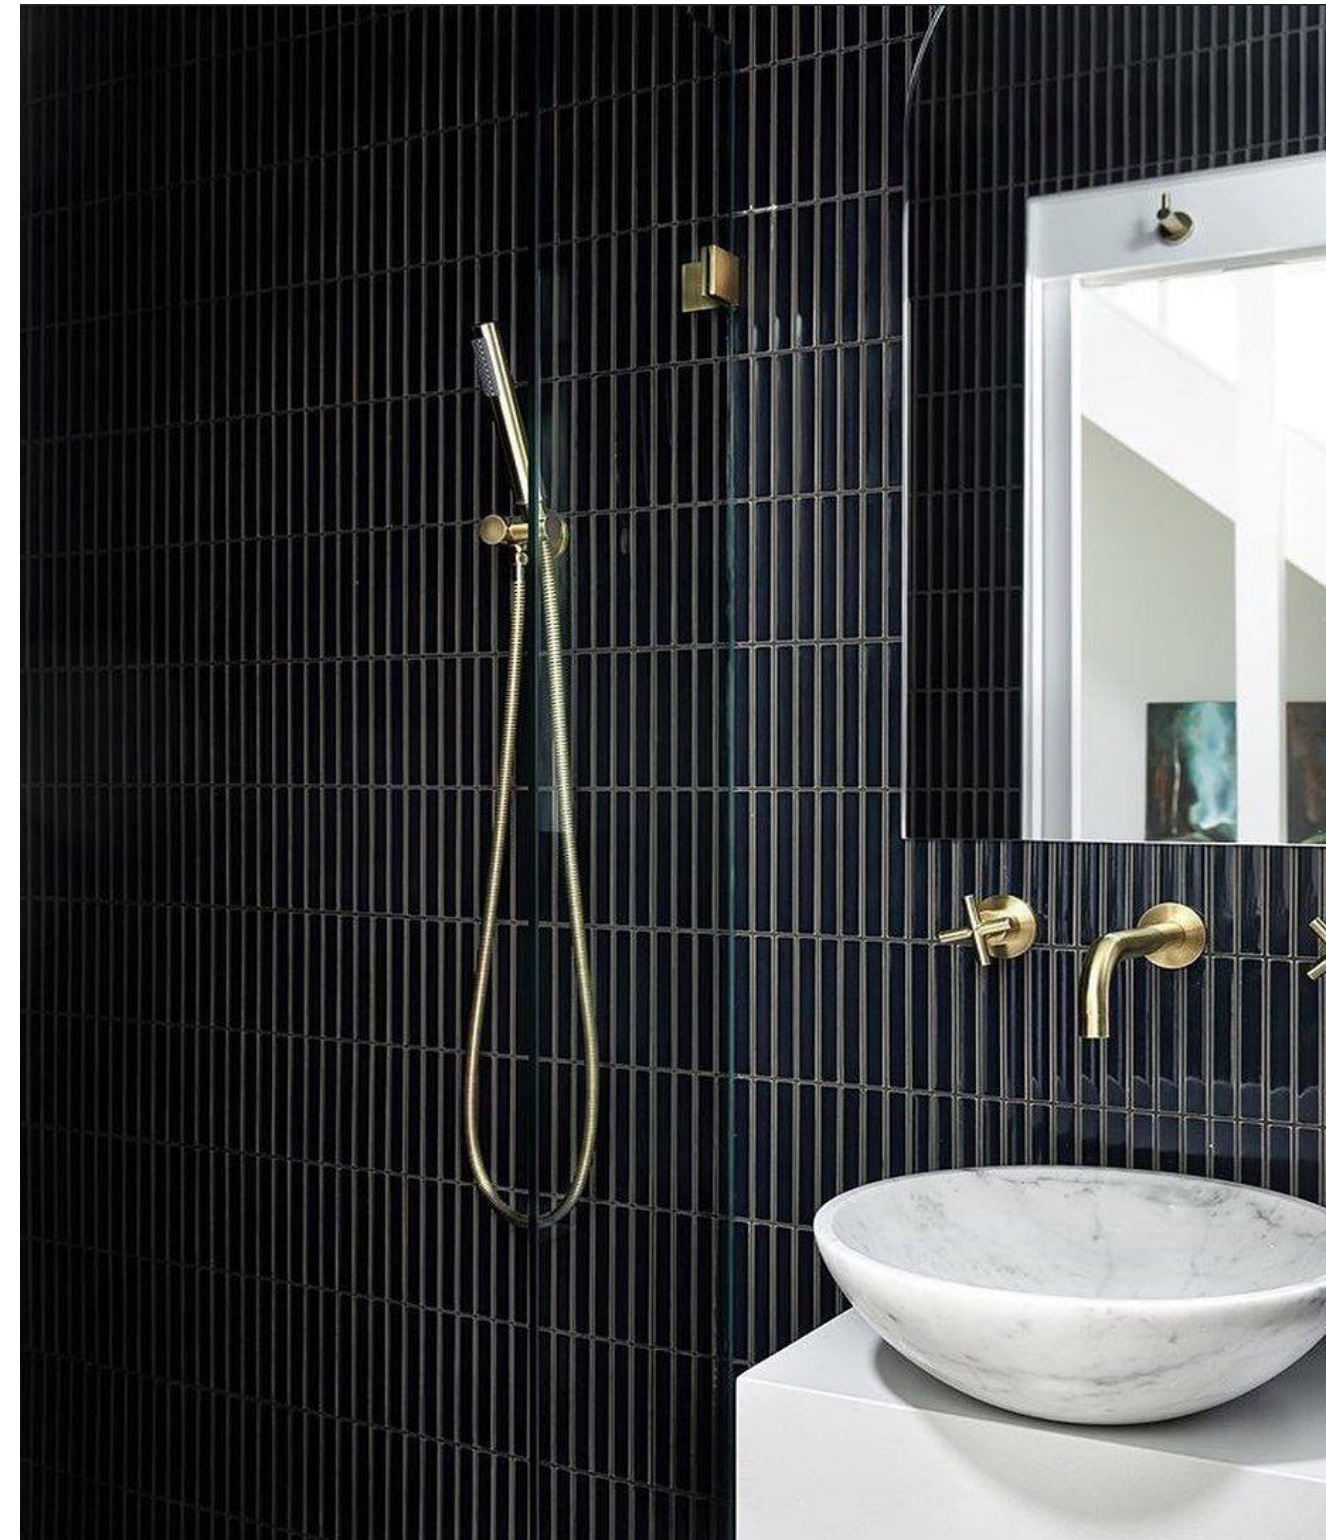

CM- Y22F801

Porcelain | Matt Surface
296x300mm /vi | 22x145mm/ viên

CM- Y22F808

Porcelain | Matt Surface
296x300mm /vi | 22x145mm/ viên

CM- Y22F811

Porcelain | Matt Surface
296x300mm /vi | 22x145mm/ viên