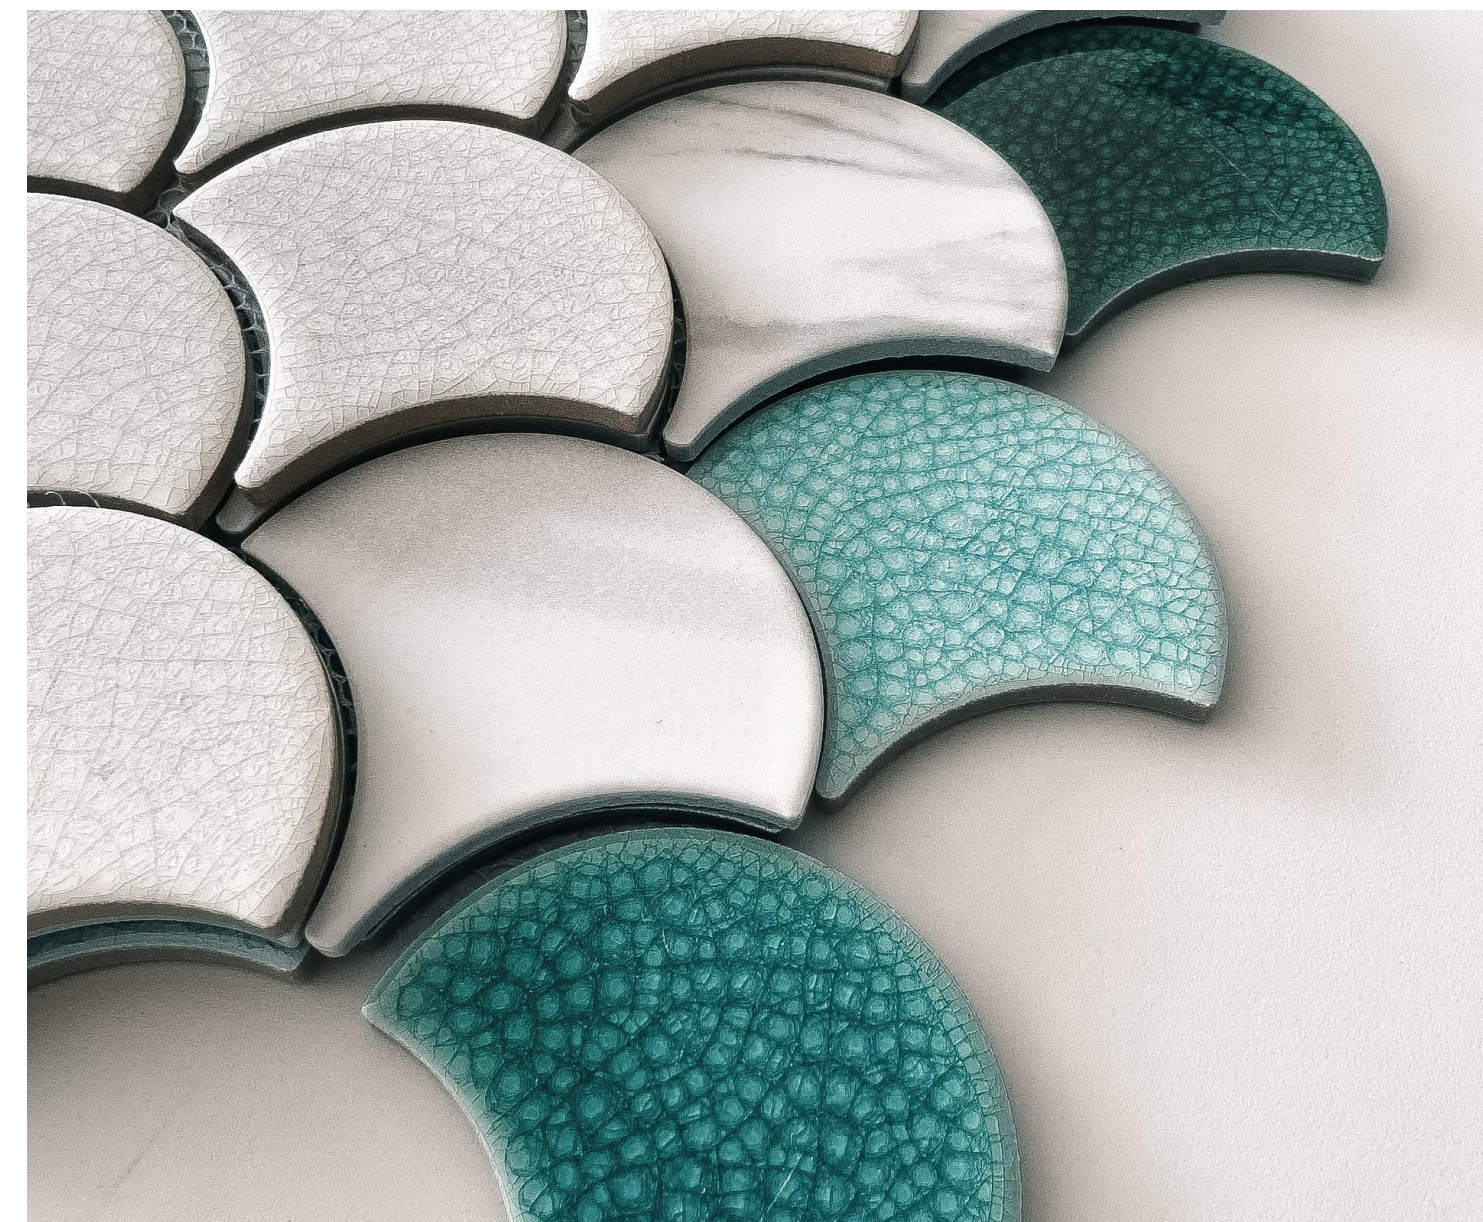

CM- XFB90003

Porcelain | Glossy Surface
290x274mm /vi | 90.5x83.5mm/ viên

CM- XFB90016

Porcelain | Glossy Surface
290x274mm /vi | 90.5x83.5mm/ viên

CM- SH-XFB9001625011

Porcelain | Glossy Surface
290x274mm /vi | 90.5x83.5mm/ viên