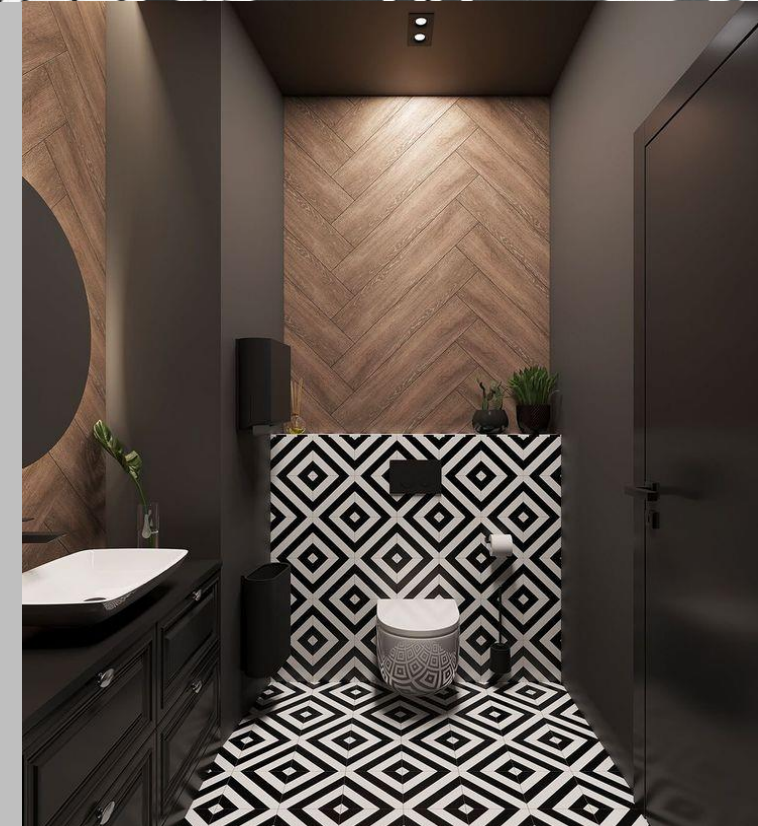

CM -652605

Porcelain | Matt

280x265mm/vì | 65x260mm/ viên

CM -652606

Porcelain | Matt

280x265mm/vì | 65x260mm/ viên

CAMILA
MATERIALS SOLUTION

**Flower
Decorations**