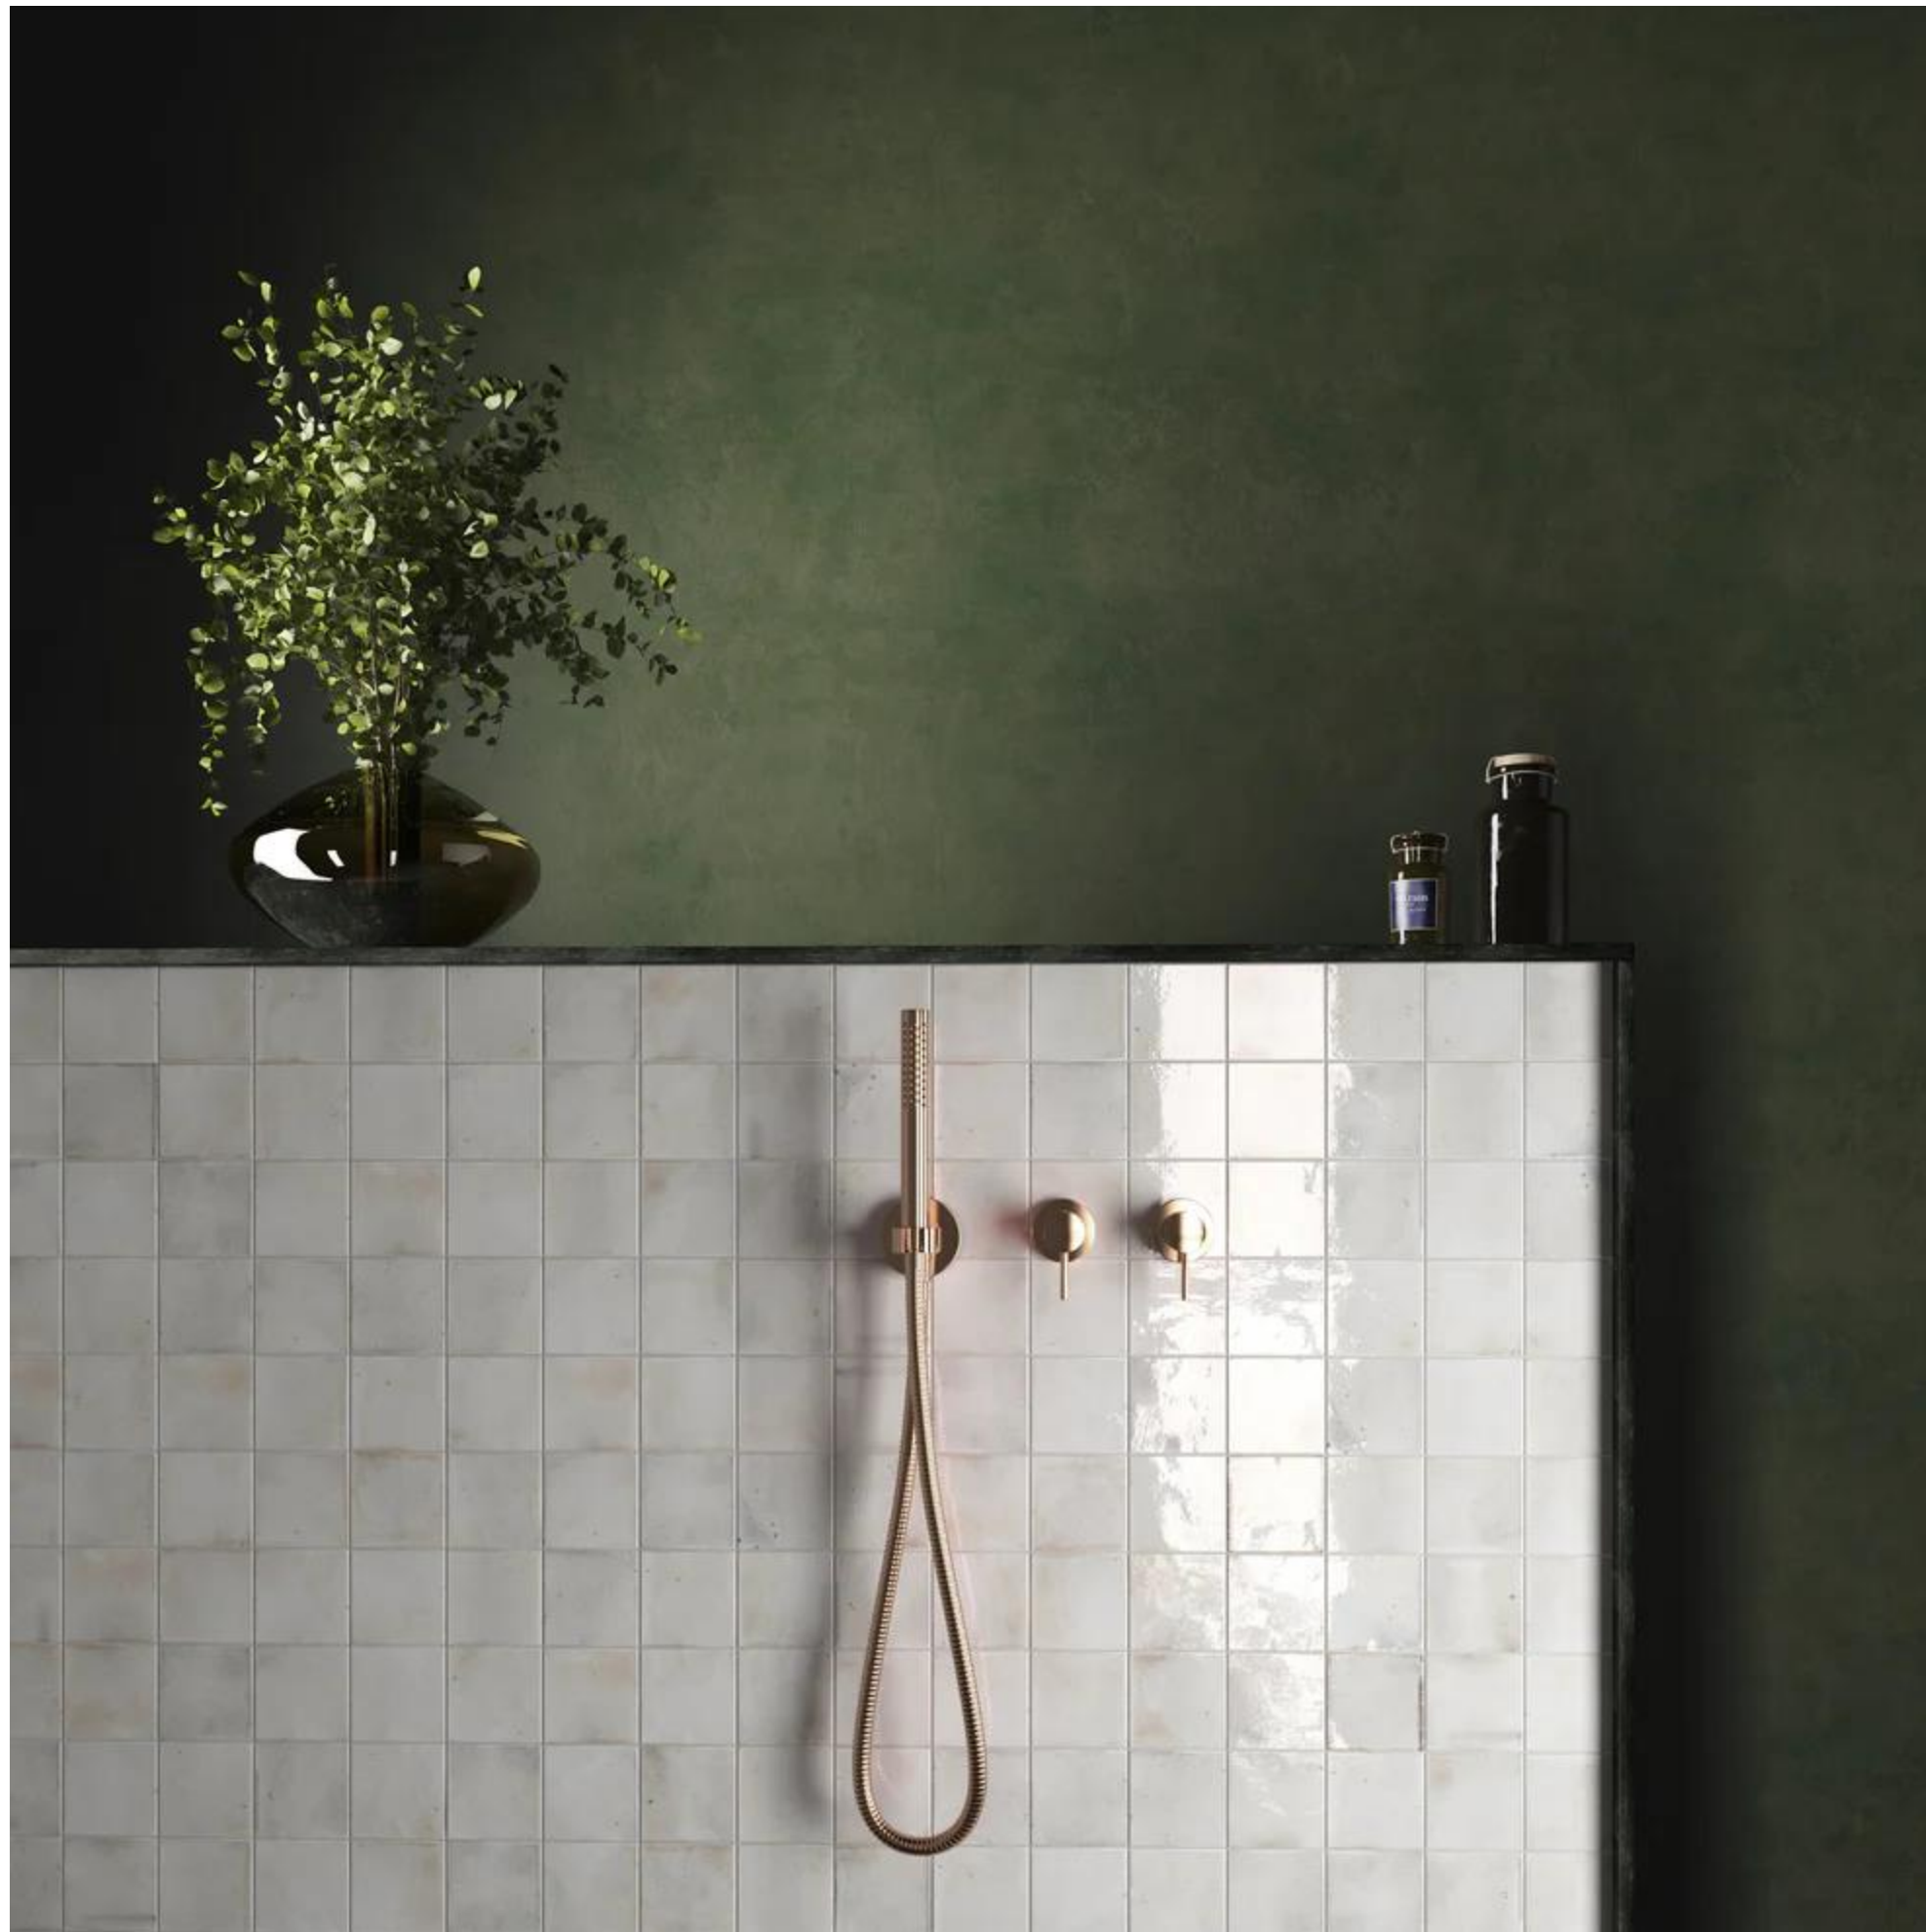

CM121213

Square tiles 120x120mm

Material: Ceramic | Use for wall | Surface: Glossy (Bóng)

Square tiles

Square tiles 125x125mm

Material: Porcelain | Use for wall | Surface: Glossy (Bóng)

CM-12585G
Porcelain | Glossy