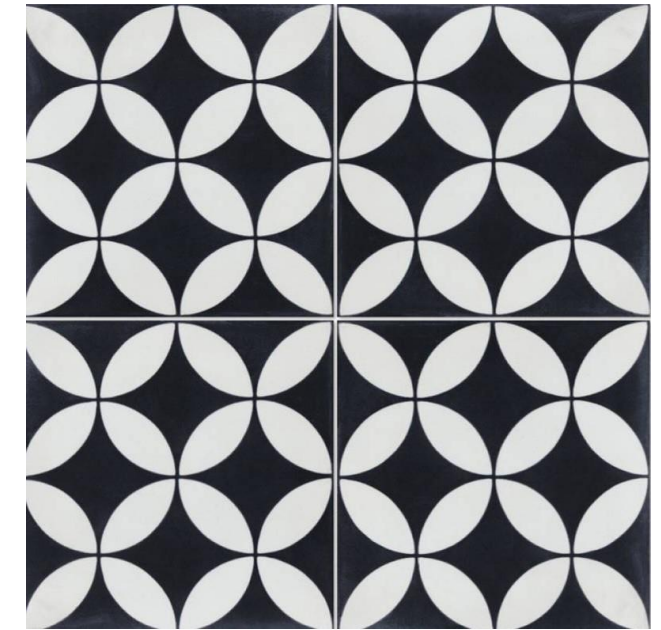

CM- F2115
Porcelain | Matt Surface
200x200mm / viên