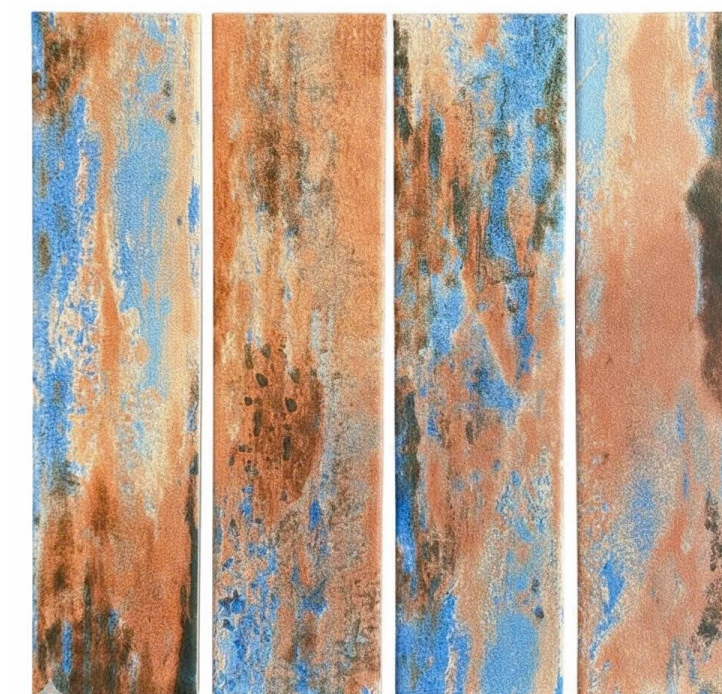

CM -652606

Porcelain | Matt

280x265mm/vì | 65x260mm/ viên