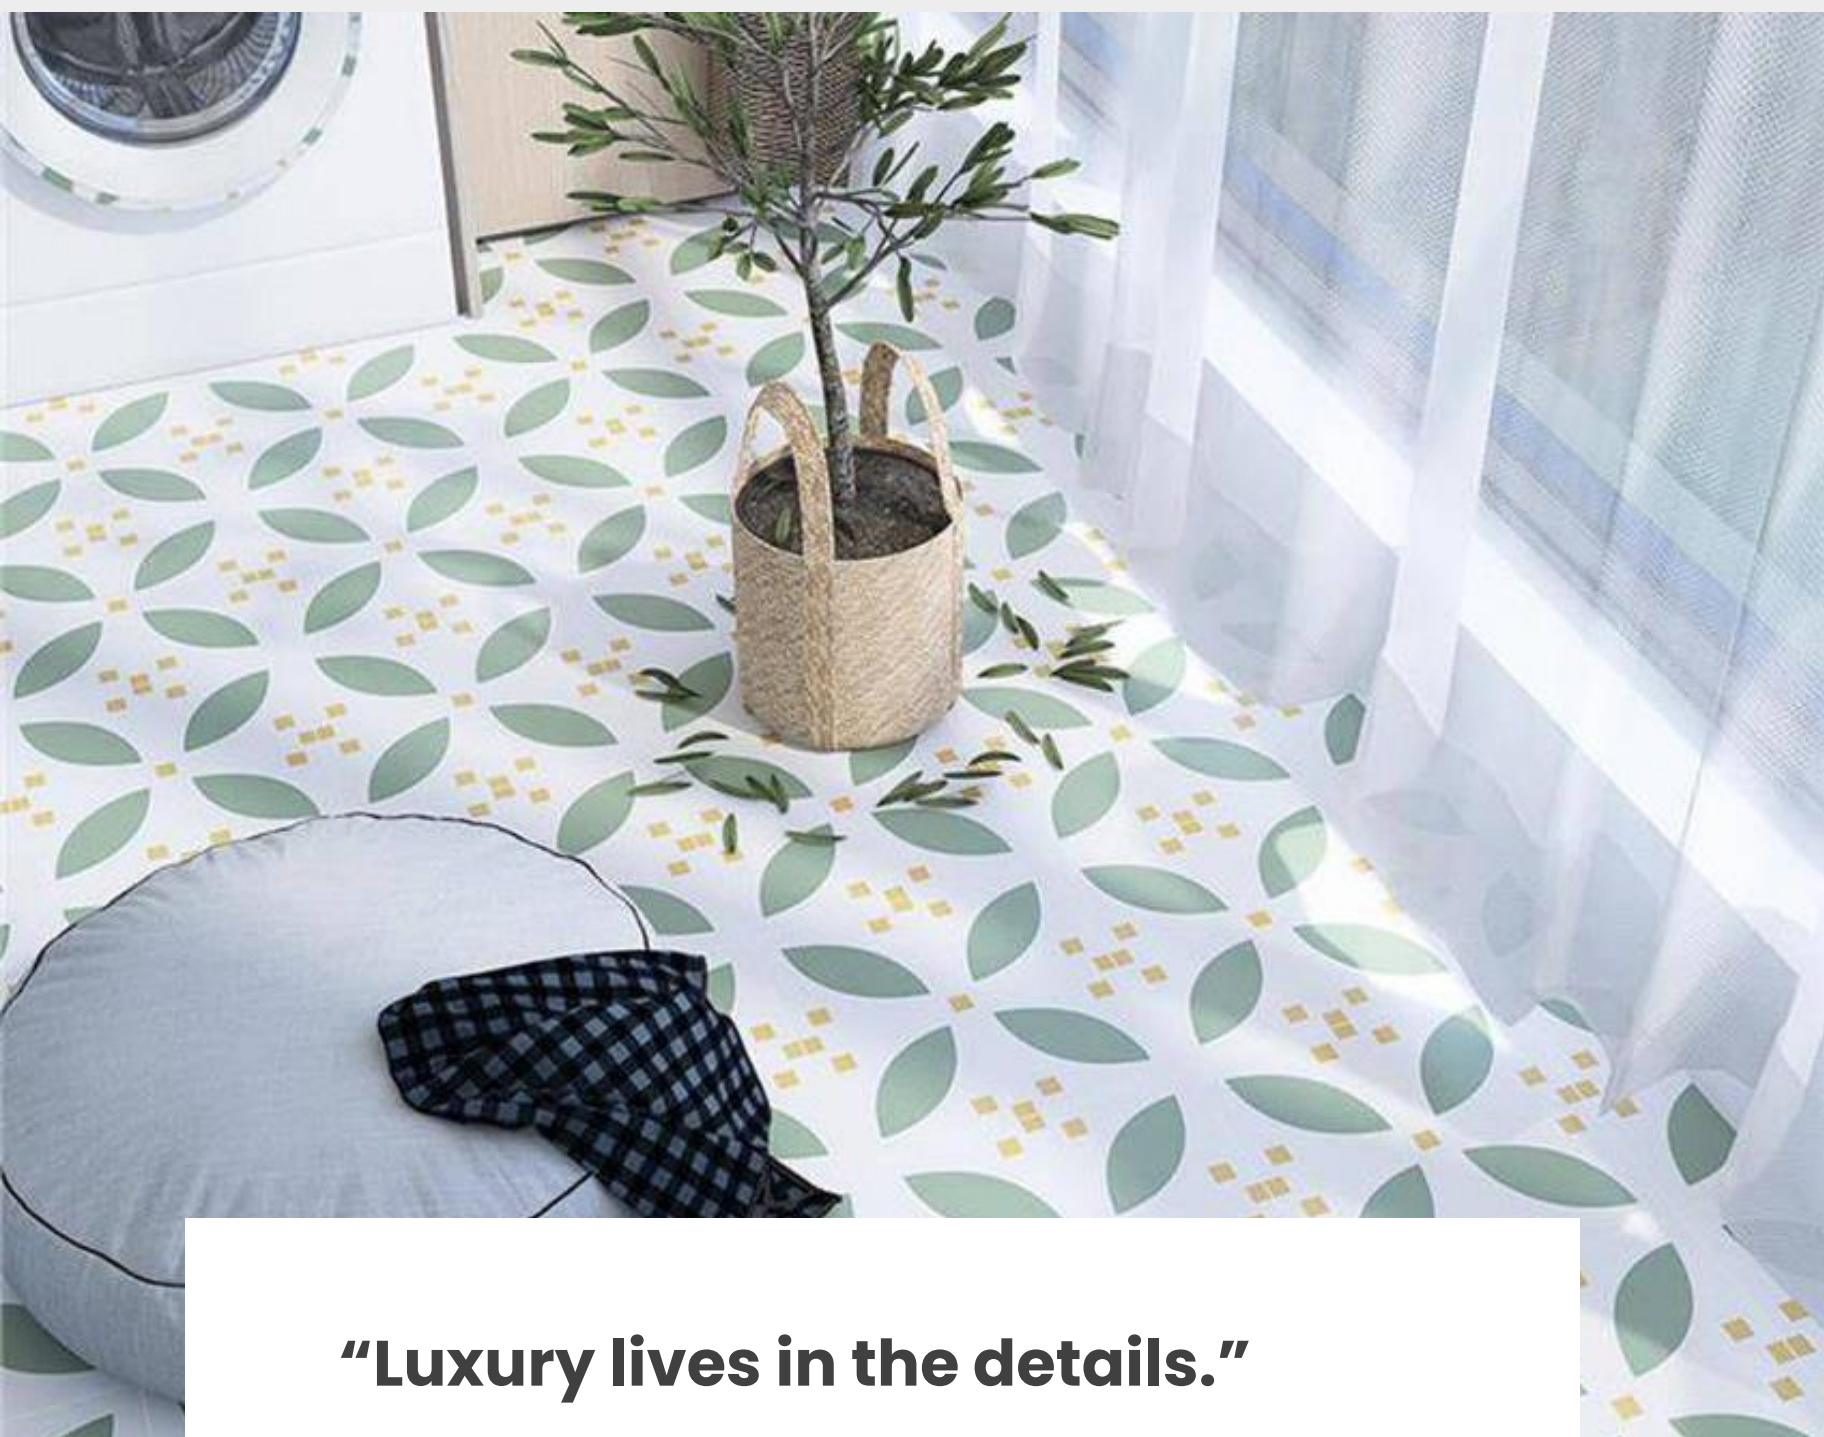

“Luxury lives in the details.”