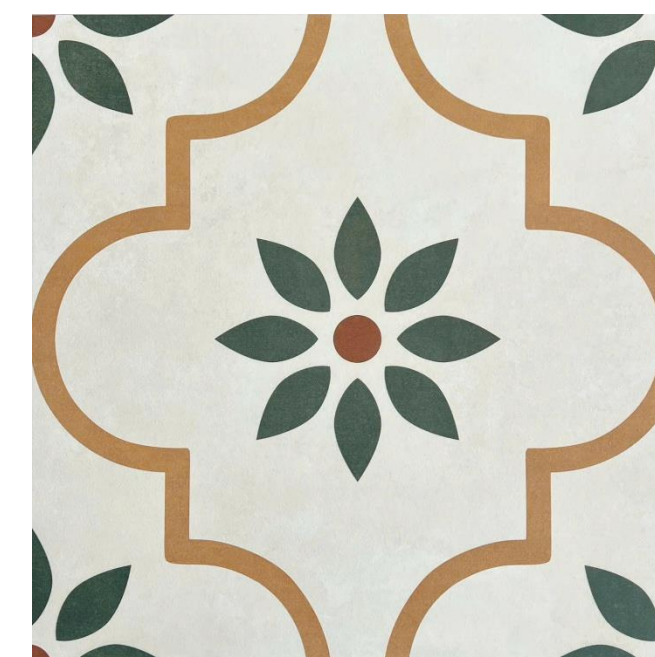

CM-MFG4067
Porcelain | Matt Surface
400x400mm / viên

Flower Tiles 400X400MM