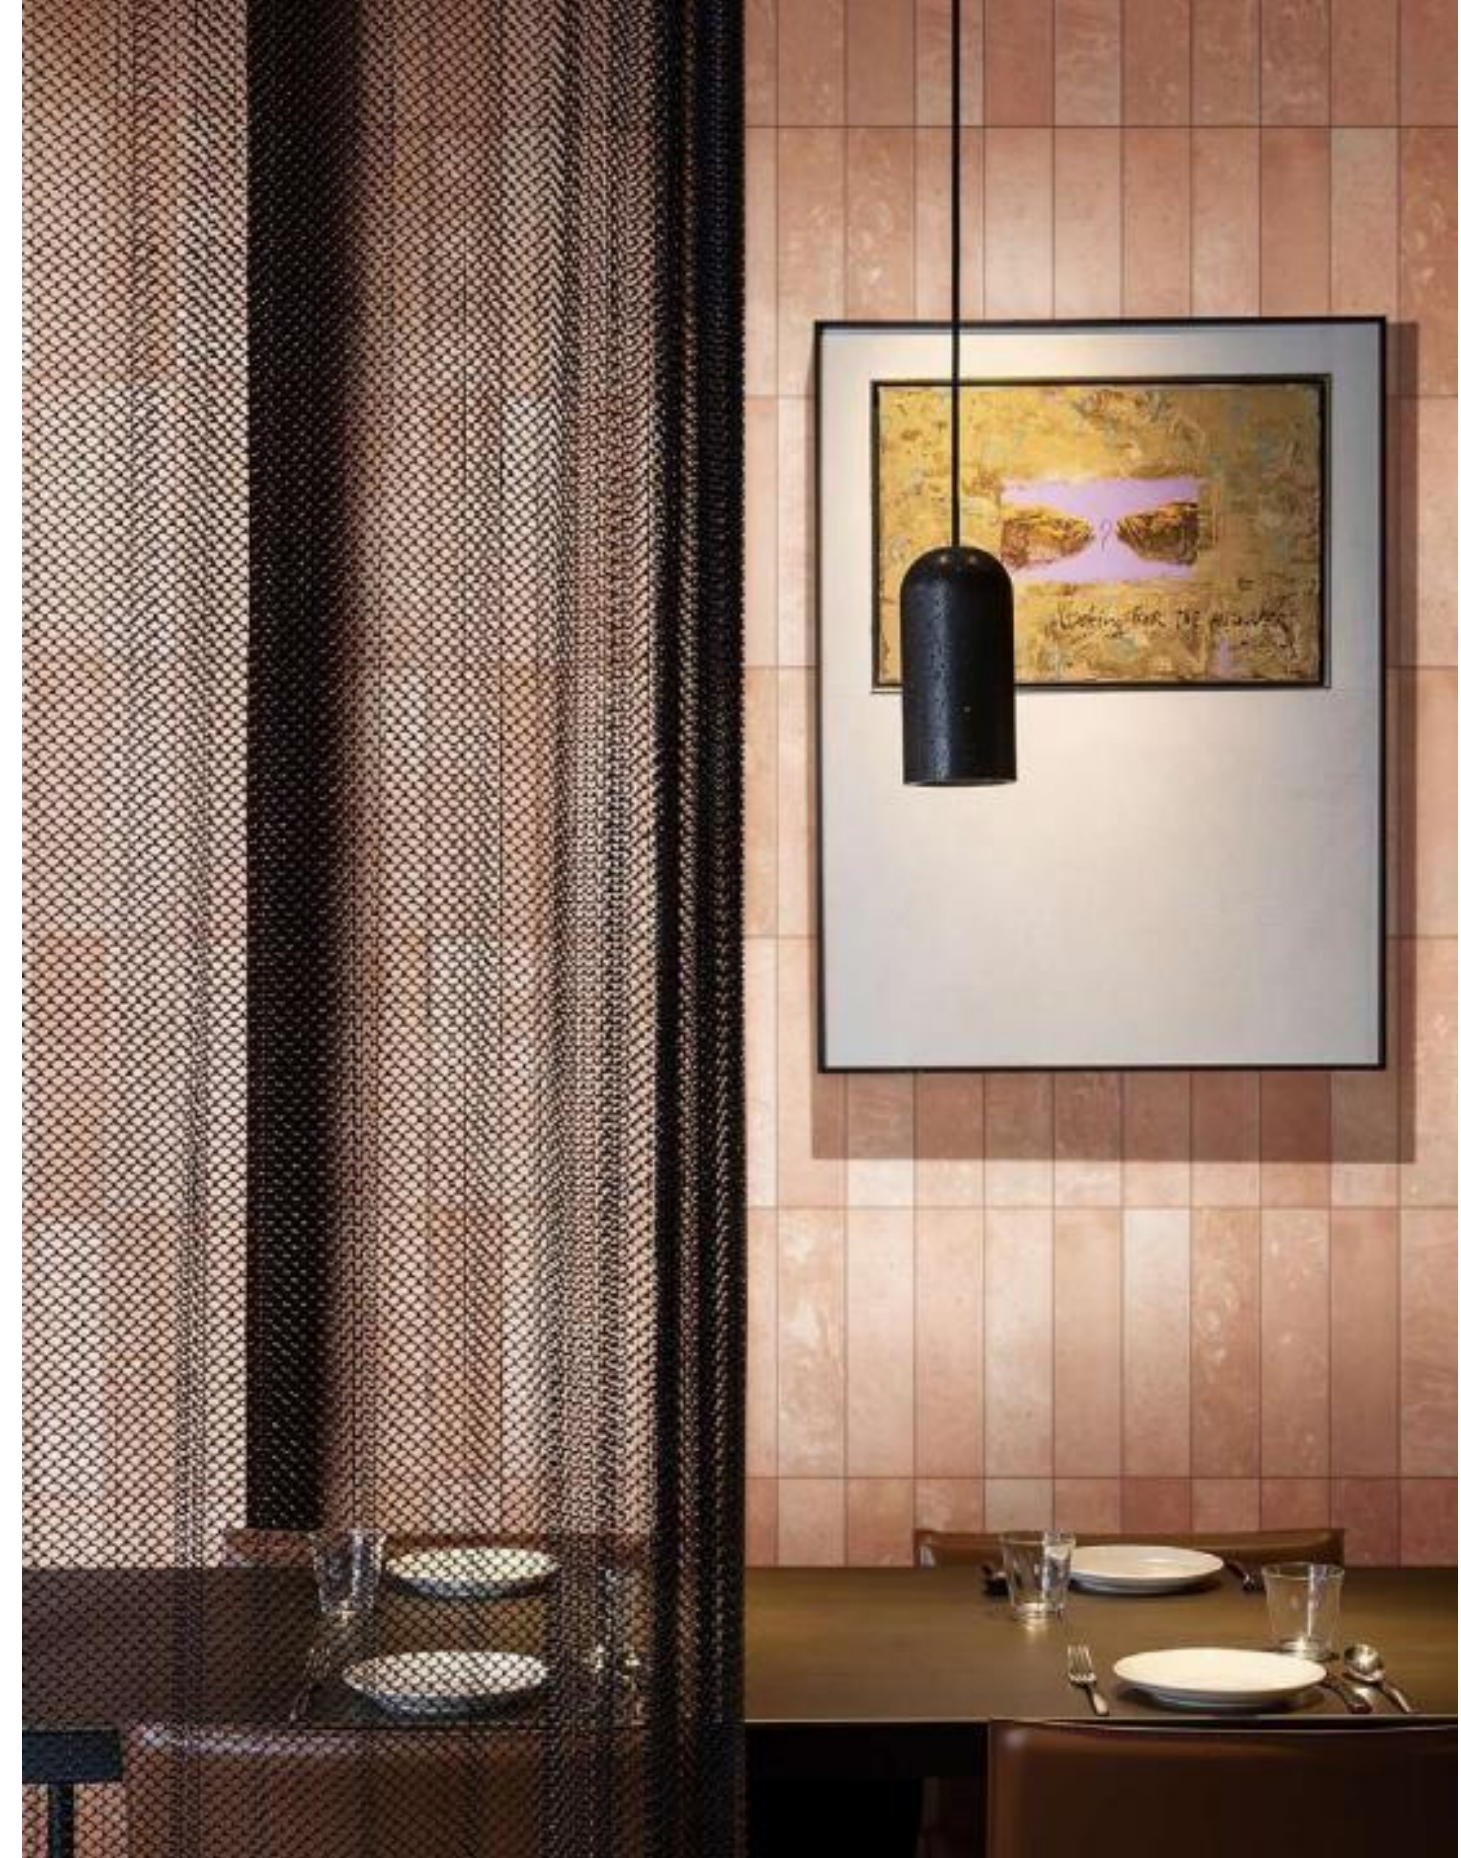

Ceramic | Wave Matt

Material: Ceramic | Use for wall, Floor | Surface: Wave Matt (Mờ, hiệu ứng gợn)

MD7534M23
Porcelain | Matt

MD7534M17
Porcelain | Matt

MD7534M22
Porcelain | Matt

Subway tiles 75x300mm

Material: Porcelain |Use for wall, Floor |Surface: Matt (Mờ)