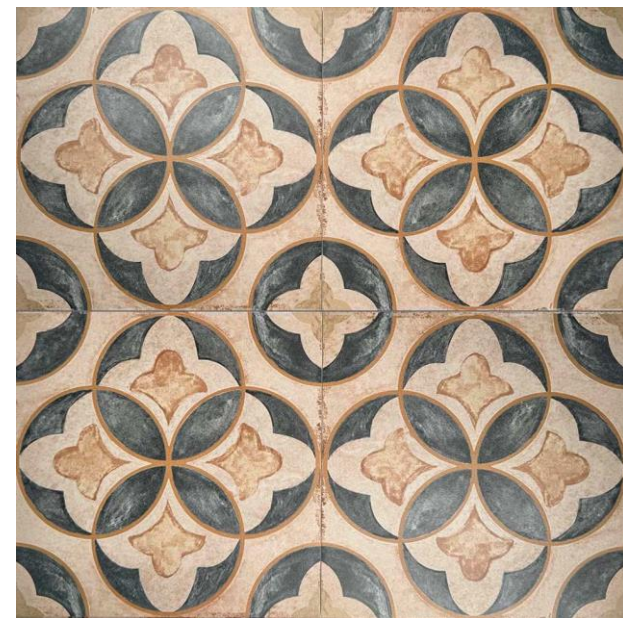

CM- 3168L
Porcelain | Matt Surface
300x300mm / viên

Flower Tiles 300X300MM

CM- 3004
Porcelain | Matt Surface
300x300mm / viên

CM- 3007
Porcelain | Matt Surface
300x300mm / viên

CM- MF3149
Porcelain | Matt Surface
300x300mm / viên