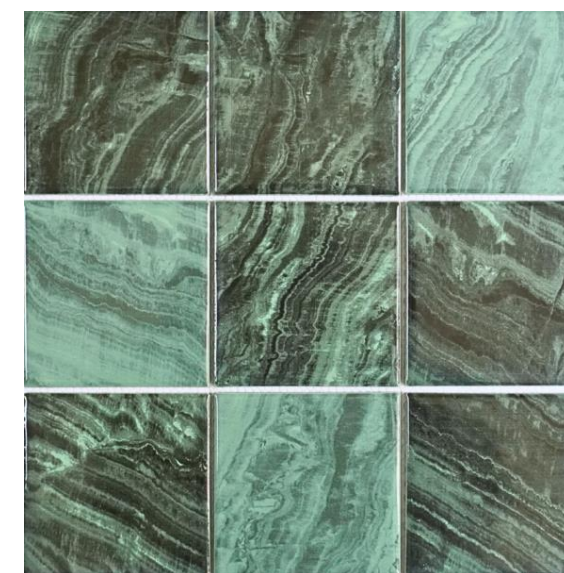

CM- 97M82

Porcelain | Glossy Surface
300x300mm /vi | 97x97mm/ viên