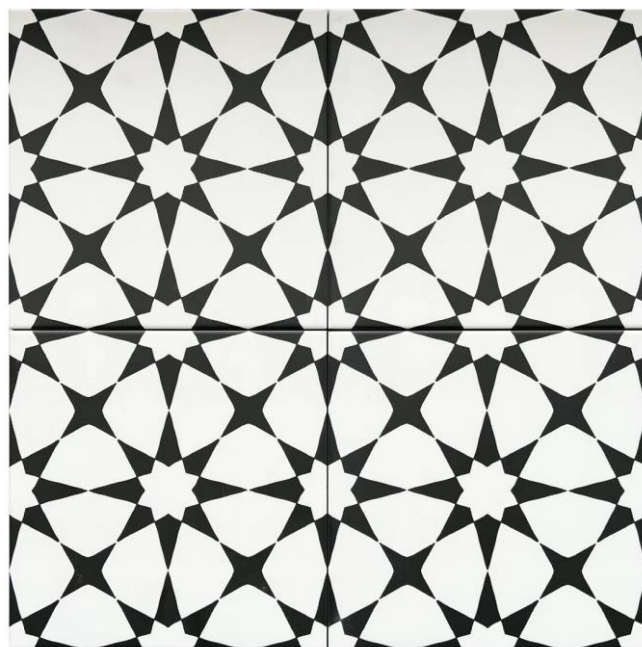

CM- BH110
Porcelain | Matt Surface
200x200mm / viên