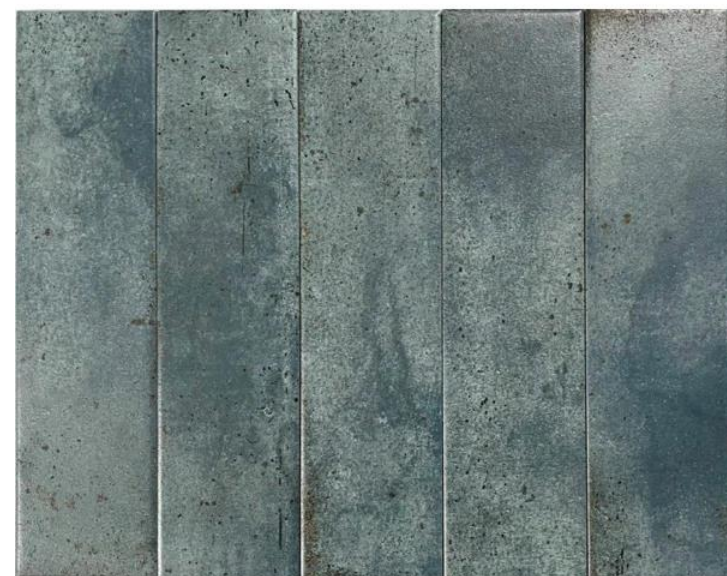

MD7536G18
Porcelain | Matt