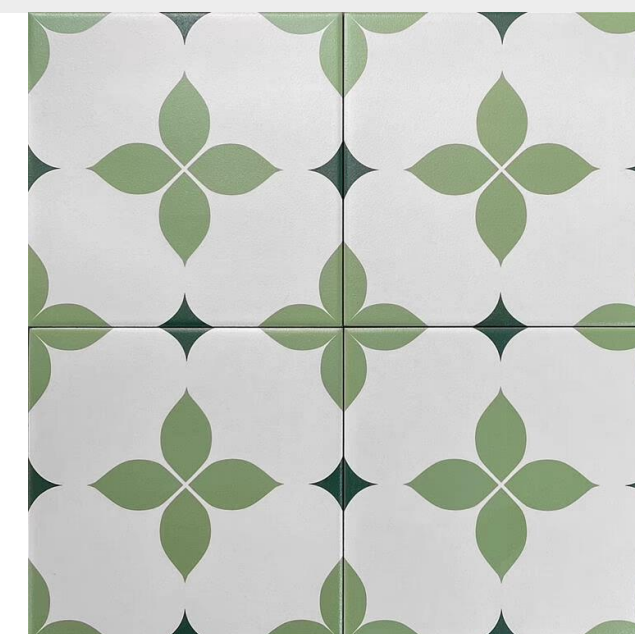

CM- MF3113
Porcelain | Matt Surface
300x300mm / viên

CM- MF3131
Porcelain | Matt Surface
300x300mm / viên

“Luxury lives in the details.”

CM- F30447
Porcelain | Matt Surface
300x300mm / viên

CM- F30433
Porcelain | Matt Surface
300x300mm / viên