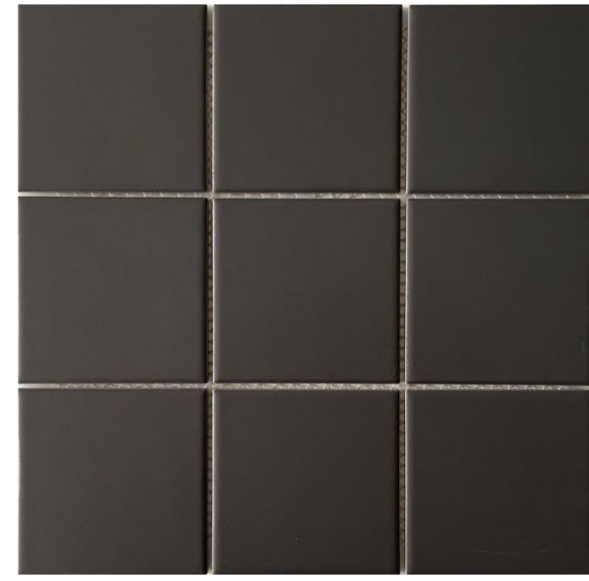

CM- Y97808

Porcelain | Matt Surface
300x300mm /vi | 97x97mm/ viên