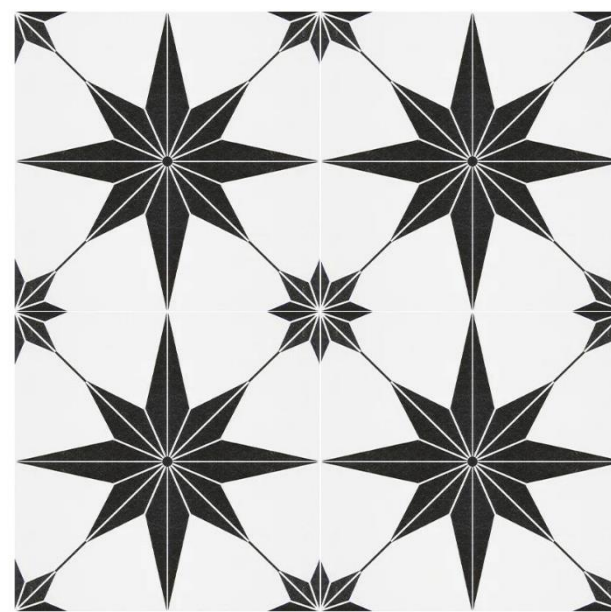

CM- IN2005
Porcelain | Matt Surface
200x200mm / viên

CM- F2116
Porcelain | Matt Surface
200x200mm / viên

CM- BH104
Porcelain | Matt Surface
200x200mm / viên

CM- BH110
Porcelain | Matt Surface
200x200mm / viên