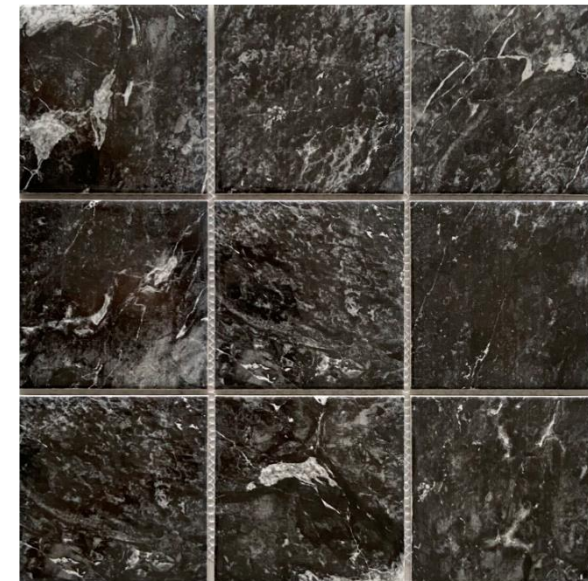

CM- IN979704

Porcelain | Matt Surface
300x300mm /vi | 97x97mm/ viên