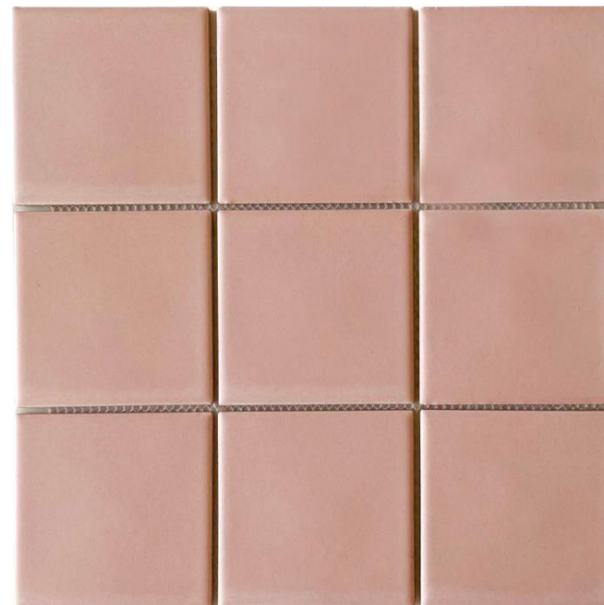

CM- Y97802

Porcelain | Matt Surface
300x300mm /vi | 97x97mm/ viên