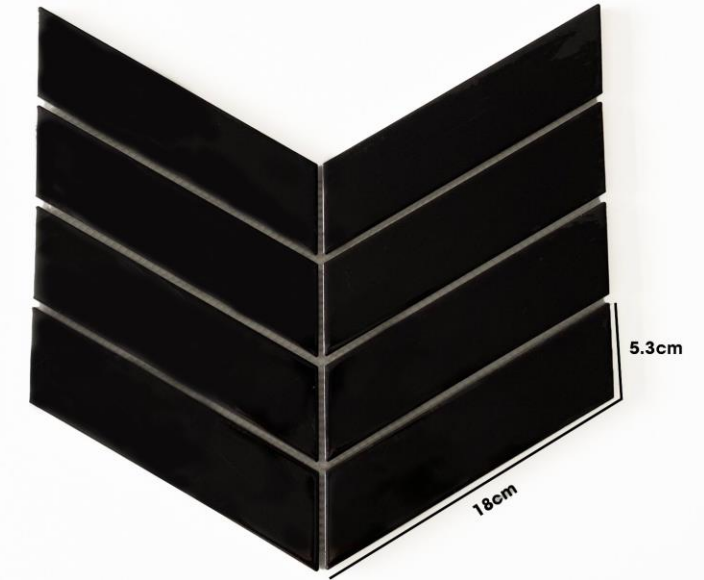

CM- GR73000

Porcelain | Matt Surface
318,5x224mm/vì | 52x180mm/viên