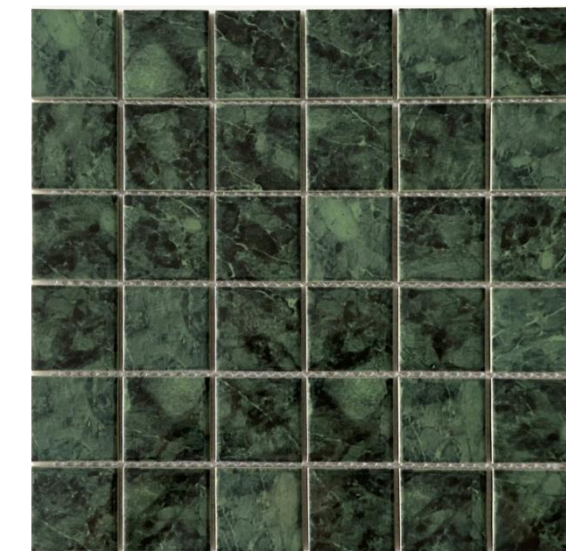

CM- IK48973

Porcelain | Glossy Surface
306x306mm/vì | 48x48mm/ viên

Square Mosaic