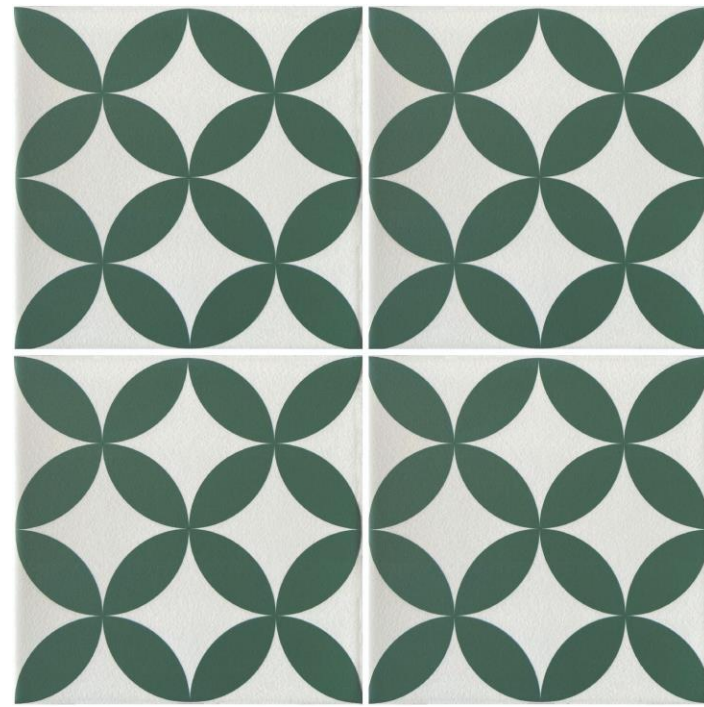

CM- DC208
Porcelain | Matt Surface
200x200mm / viên

CM- F2115
Porcelain | Matt Surface
200x200mm / viên

CM- F2114
Porcelain | Matt Surface
200x200mm / viên

CM- DC209
Porcelain | Matt Surface
200x200mm / viên