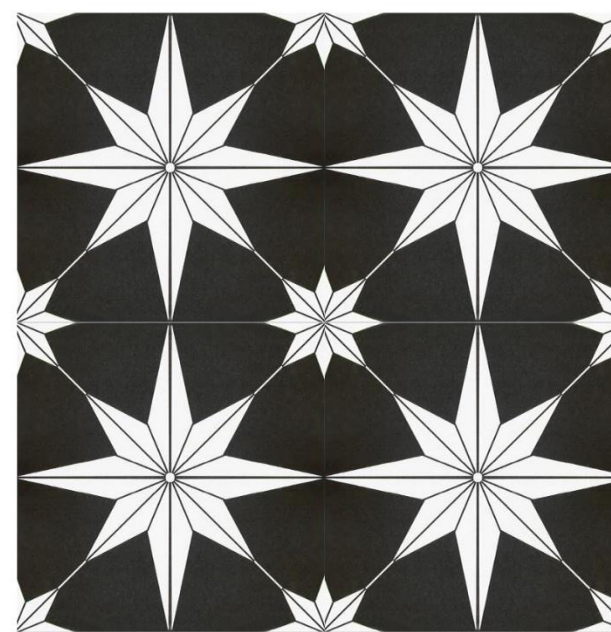

CM- F2107
Porcelain | Matt Surface
200x200mm / viên