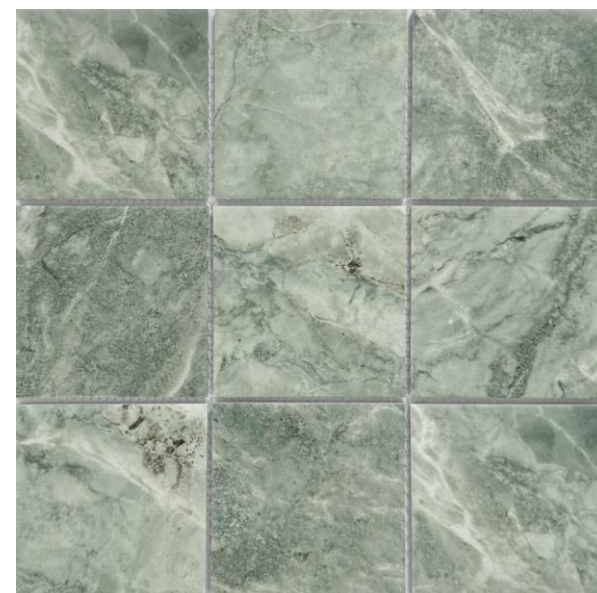

CM- 979701

Porcelain | Matt Surface
300x300mm /vi | 97x97mm/ viên