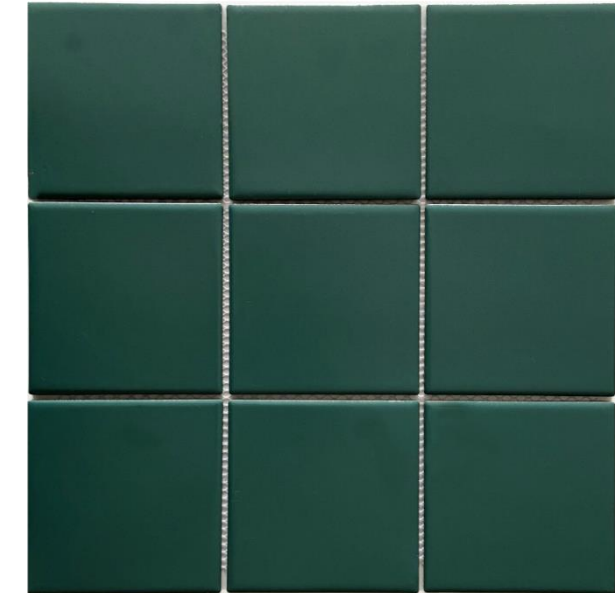

CM- S923M

Porcelain | Matt Surface
300x300mm /vi | 97x97mm/ viên

CM- Y97808

Porcelain | Matt Surface
300x300mm /vi | 97x97mm/ viên

CM- IN979704

Porcelain | Matt Surface
300x300mm /vi | 97x97mm/ viên

CM- Y97811