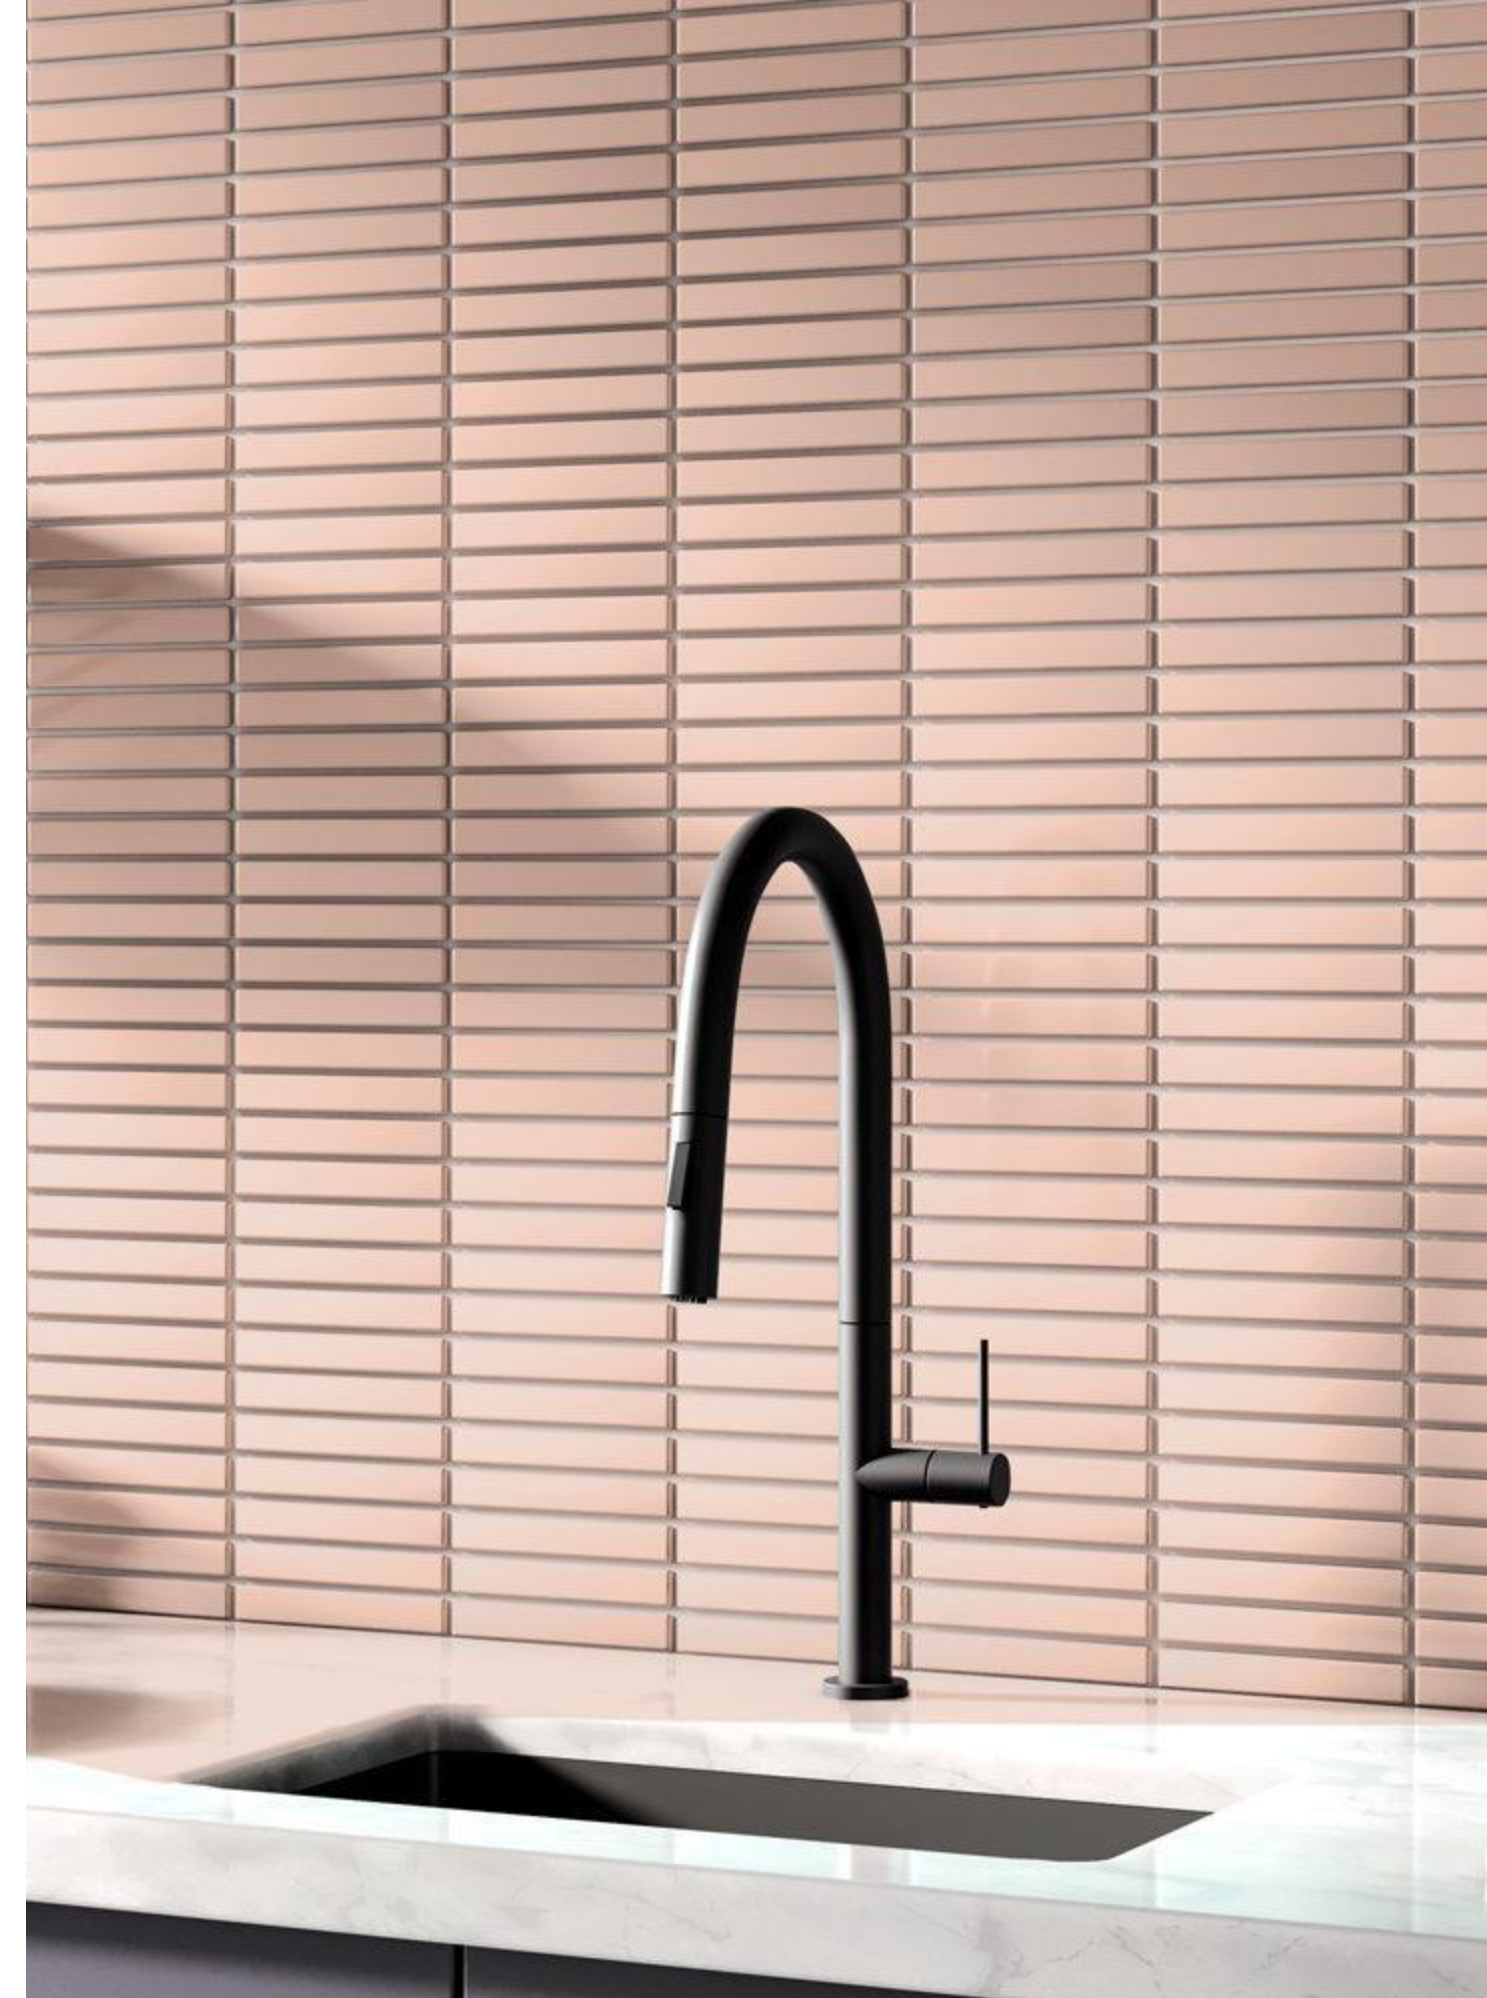

Kitkat Mosaic