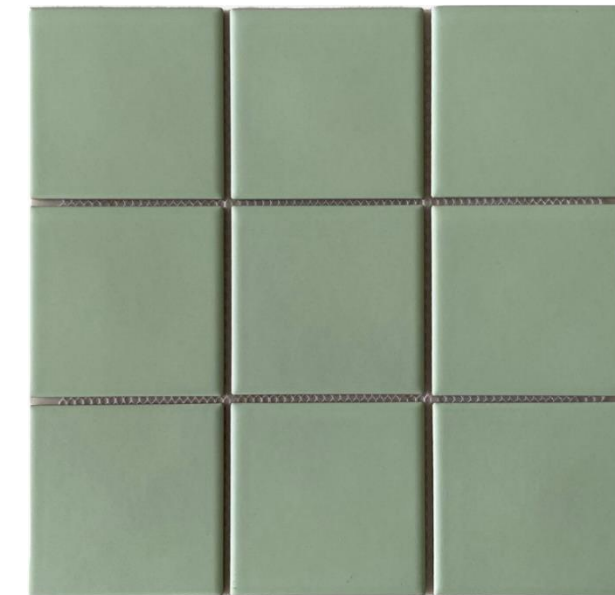

Porcelain | Matt Surface
300x300mm /vi | 97x97mm/ viên

CM- Y97802

Porcelain | Matt Surface
300x300mm /vi | 97x97mm/ viên

CM- Y97803

Porcelain | Matt Surface
300x300mm /vi | 97x97mm/ viên

CM- Y97806

Porcelain | Matt Surface
300x300mm /vi | 97x97mm/ viên