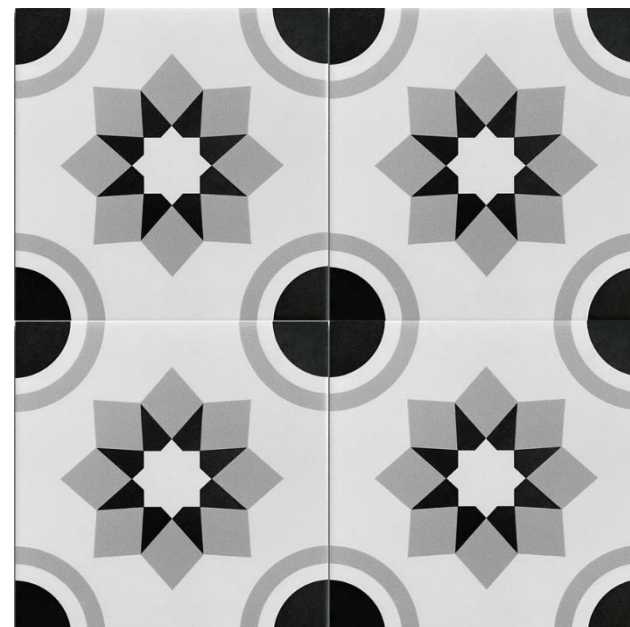

CM- DC202
Porcelain | Matt Surface
200x200mm / viên