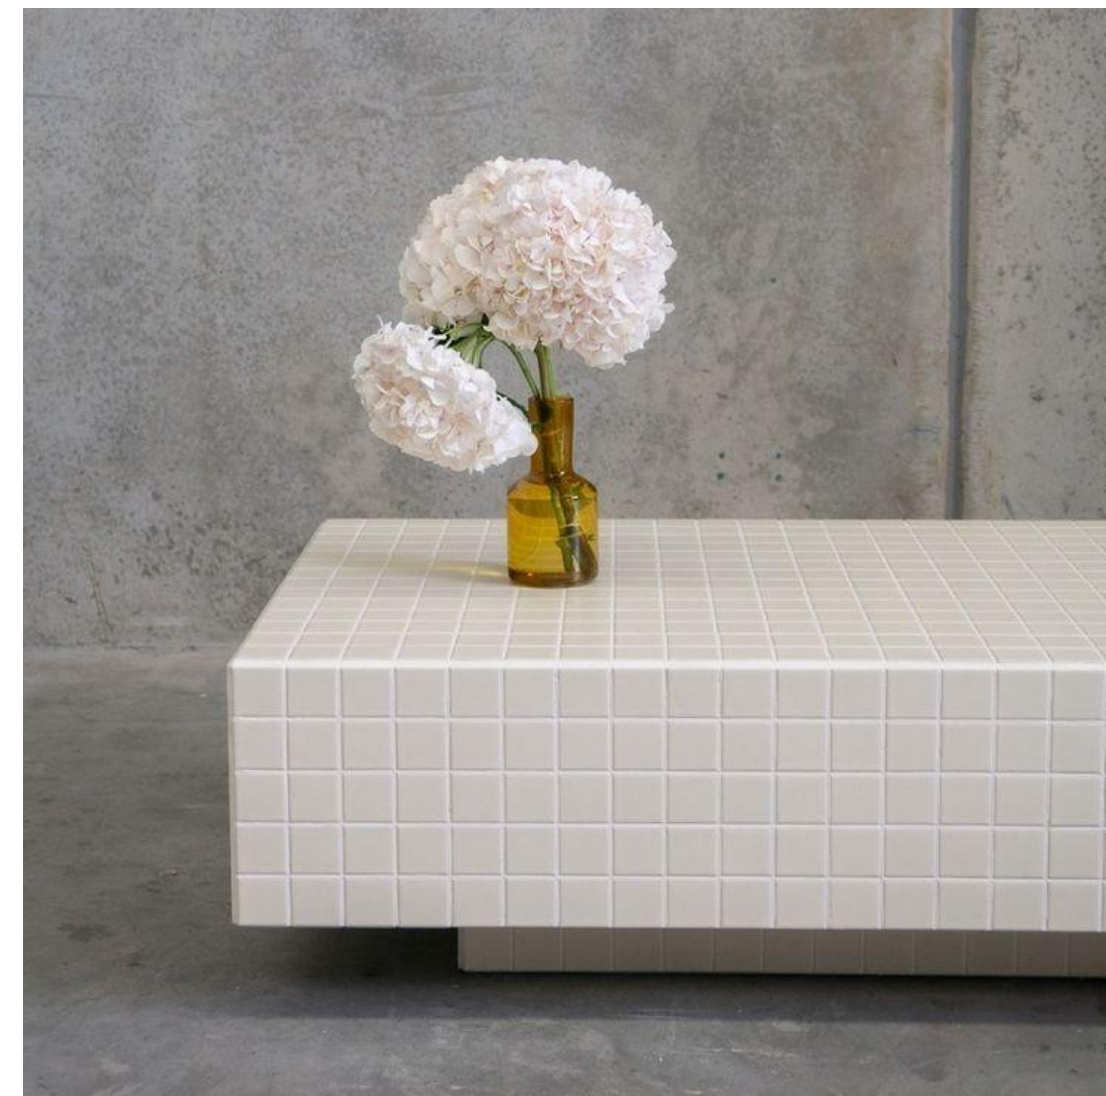

CM- Y45P827

Porcelain | Matt Surface
288x198mm /vi | 45x145mm/ viên

CM- SI20M

Porcelain | Matt Surface
288x198mm /vi | 45x145mm/ viên

CM- Y45P801

Porcelain | Matt Surface
288x198mm /vi | 45x145mm/ viên

Square Mosaic