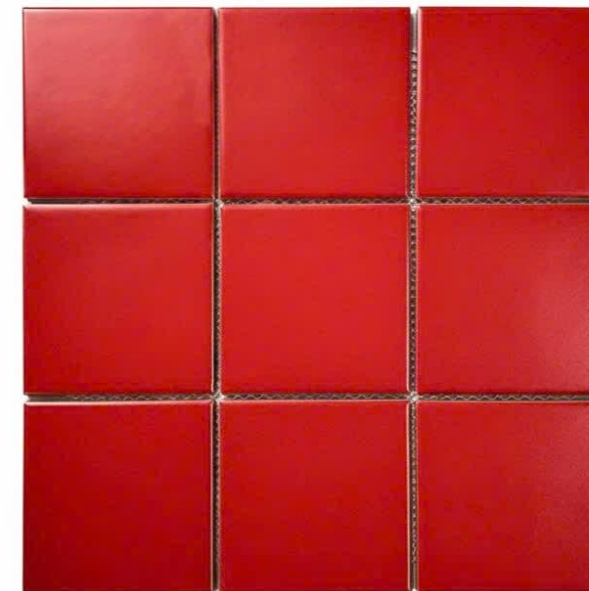

Porcelain | Matt Surface
300x300mm /vi | 97x97mm/ viên

CM- Y97802

Porcelain | Matt Surface
300x300mm /vi | 97x97mm/ viên

CM- Y97803

Porcelain | Matt Surface
300x300mm /vi | 97x97mm/ viên

CM- Y97806

Porcelain | Matt Surface
300x300mm /vi | 97x97mm/ viên