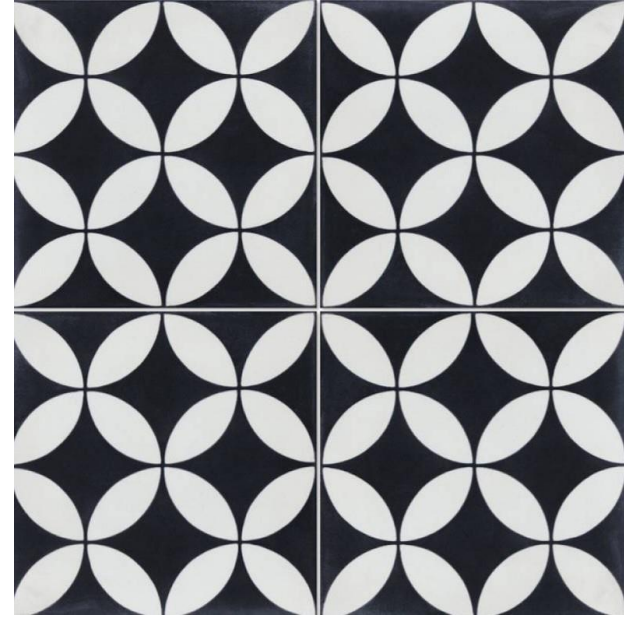

CM- F30095
Porcelain | Matt Surface
300x300mm / viên