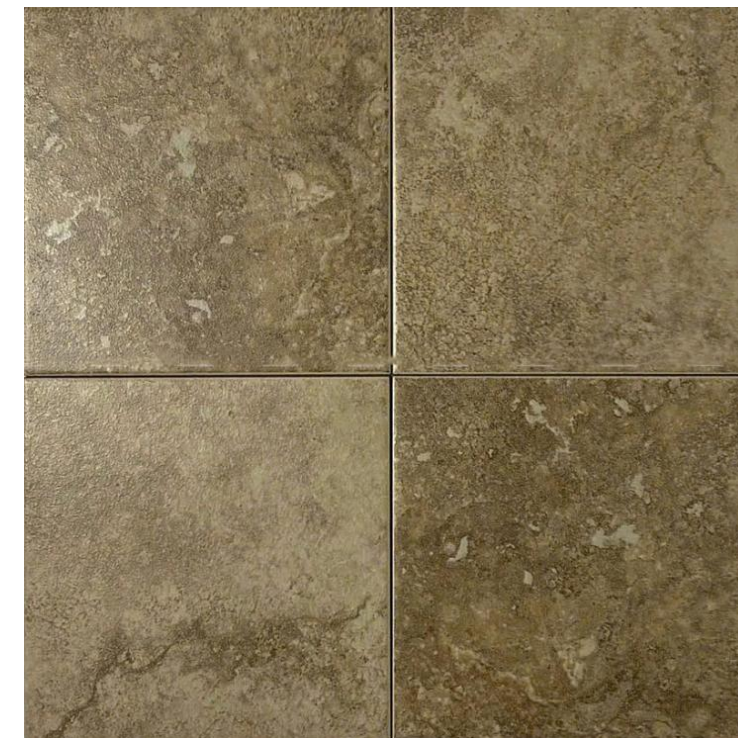

CM -151503
Porcelain | Matt