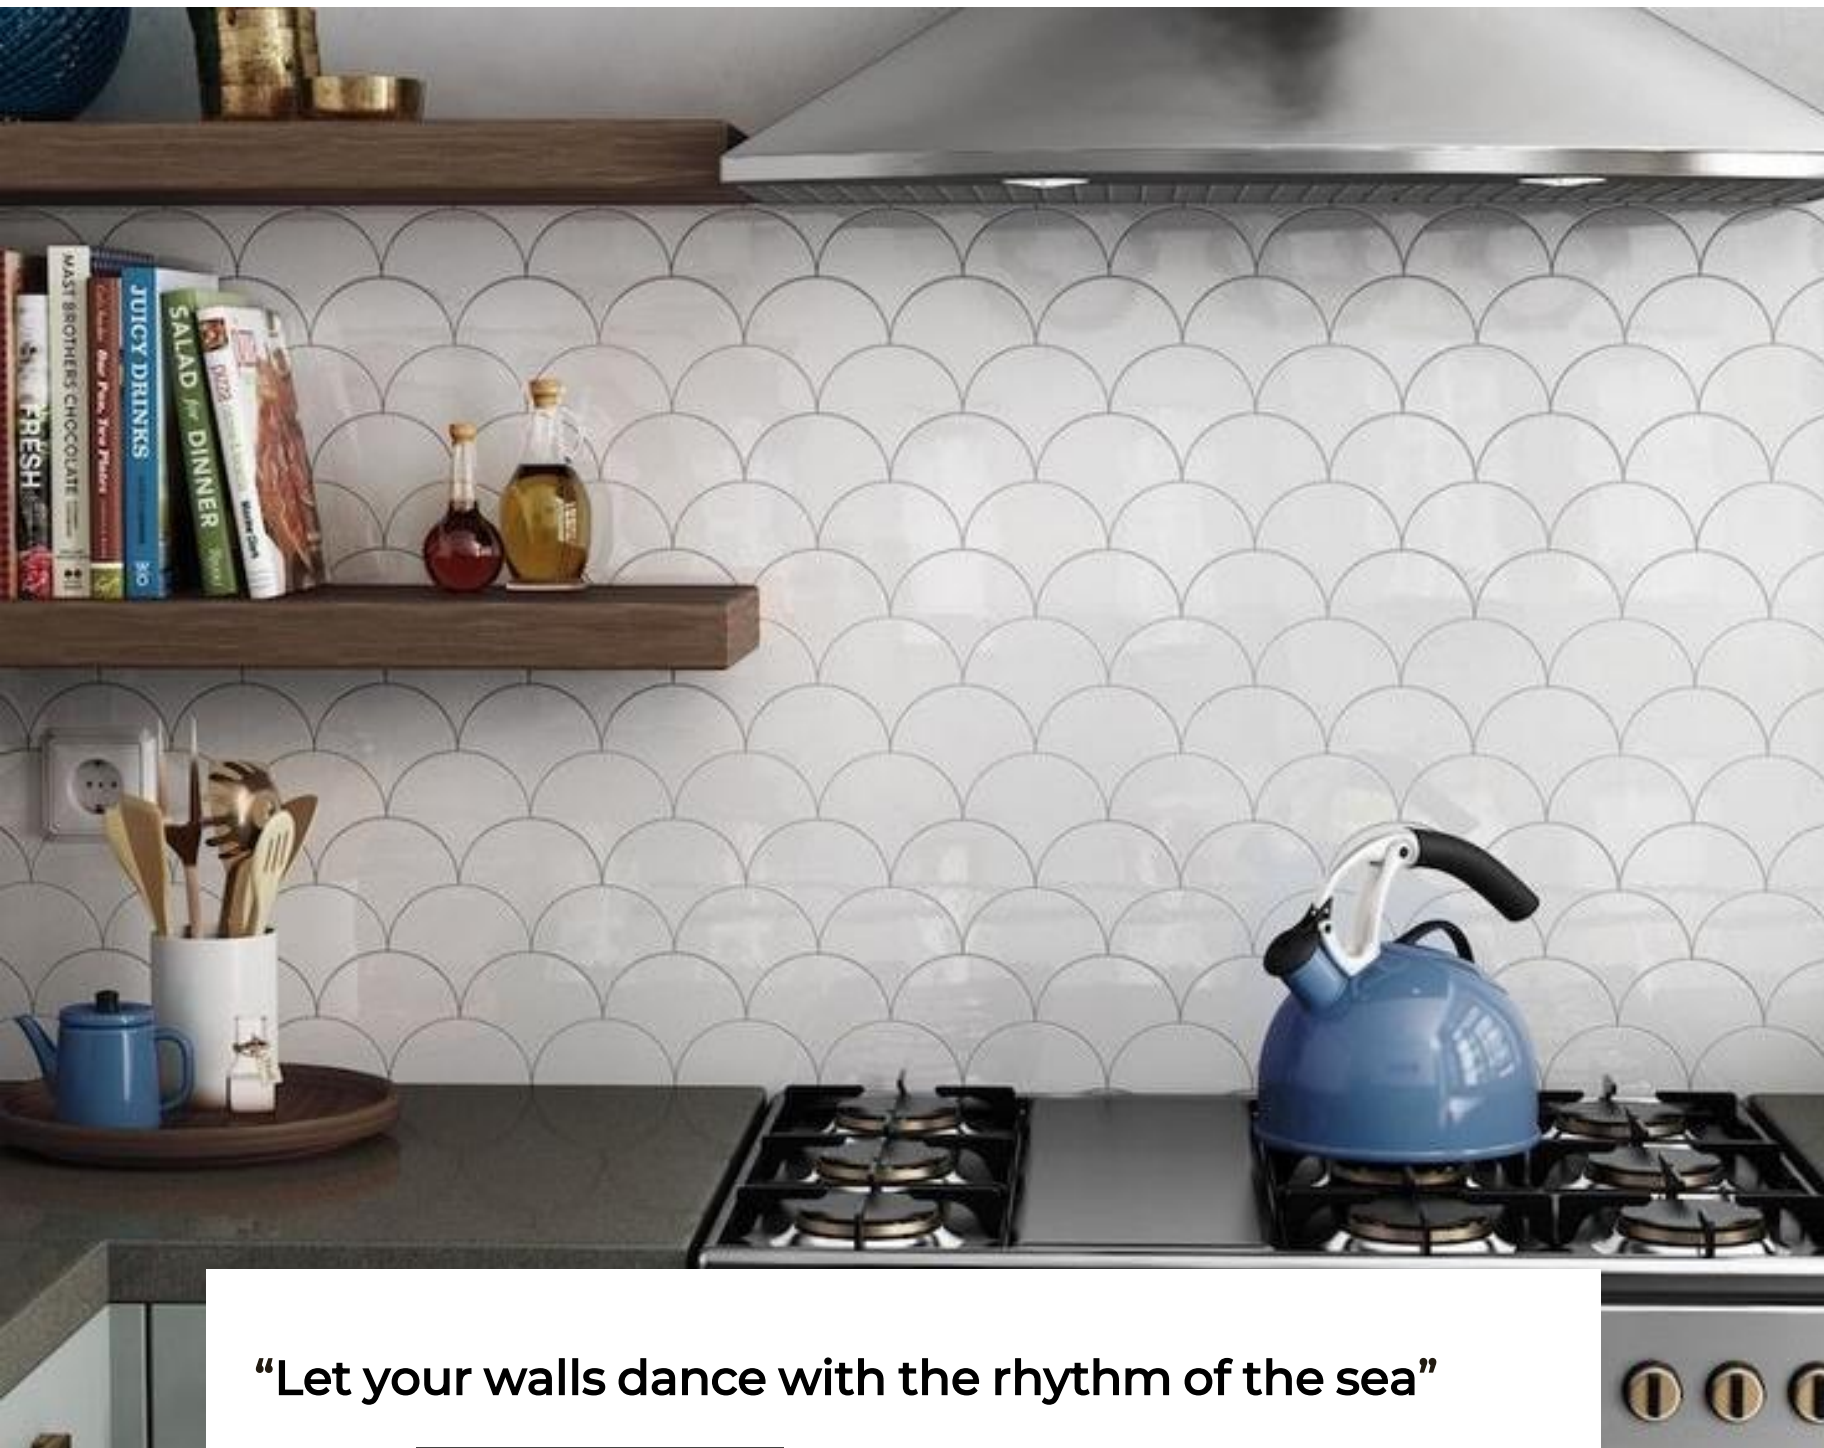

“Let your walls dance with the rhythm of the sea”