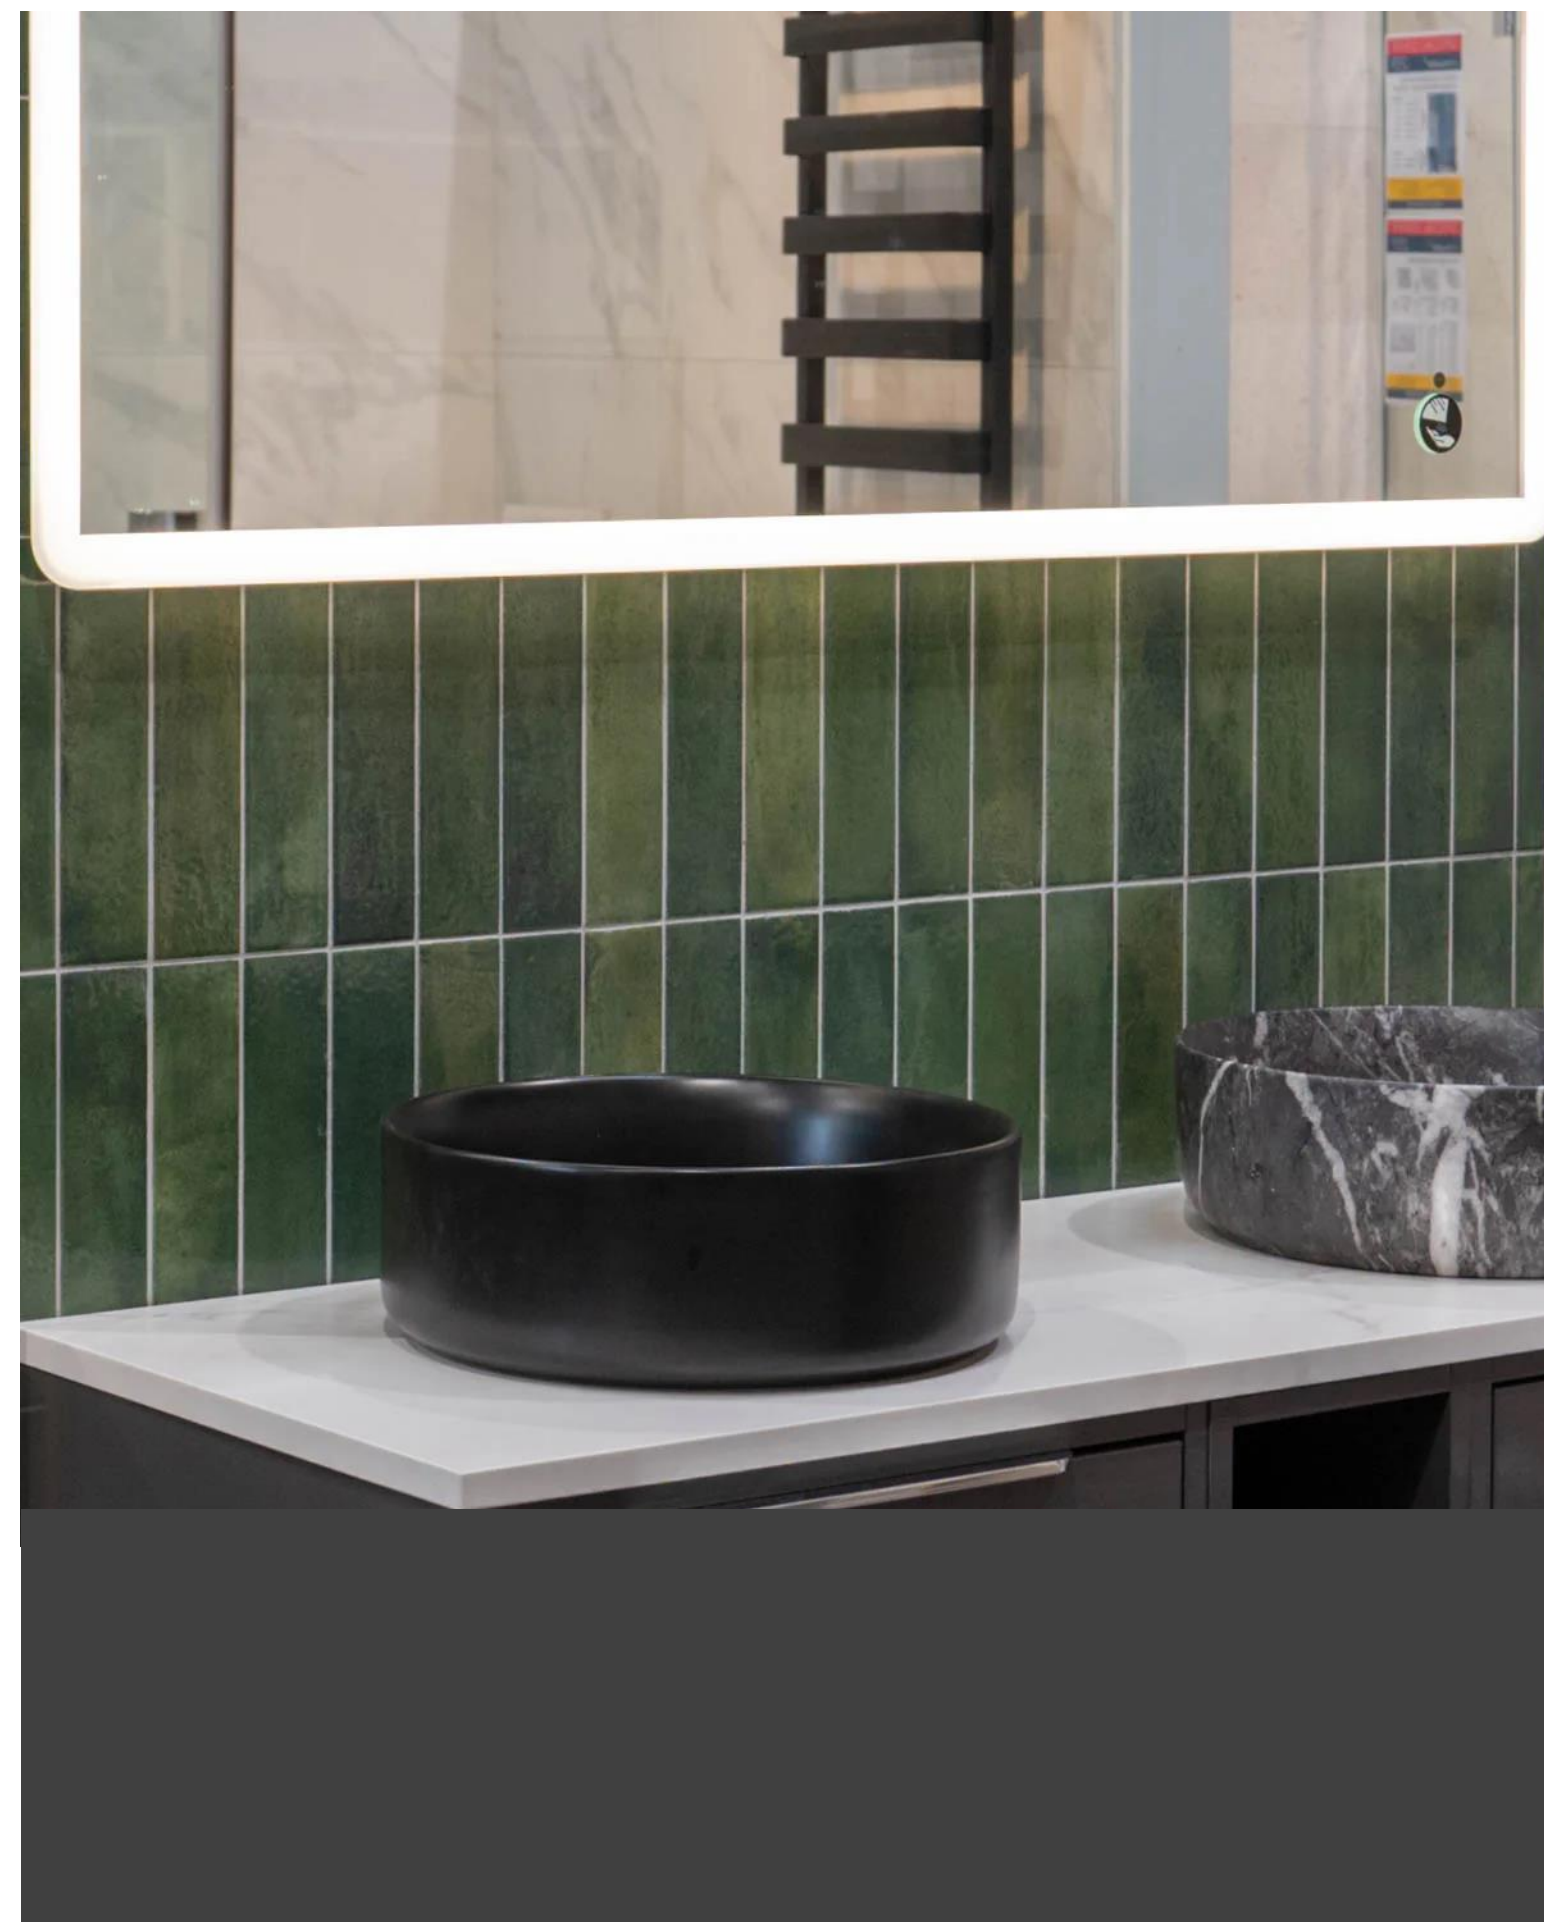

Material: Ceramic |Use for wall |Surface: Matt (Mờ), Glossy (Bóng)