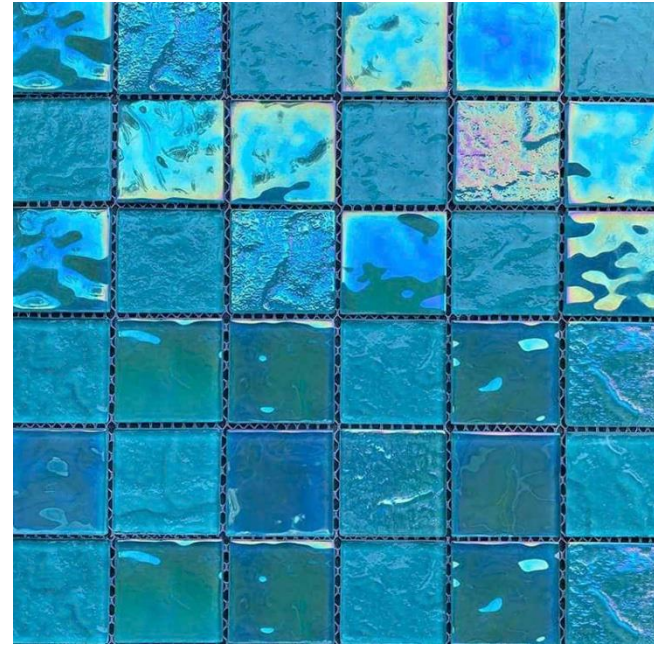

CM- VFF7011
Crytal | Glossy Surface
300x300mm /vi | 48x48mm/ viên