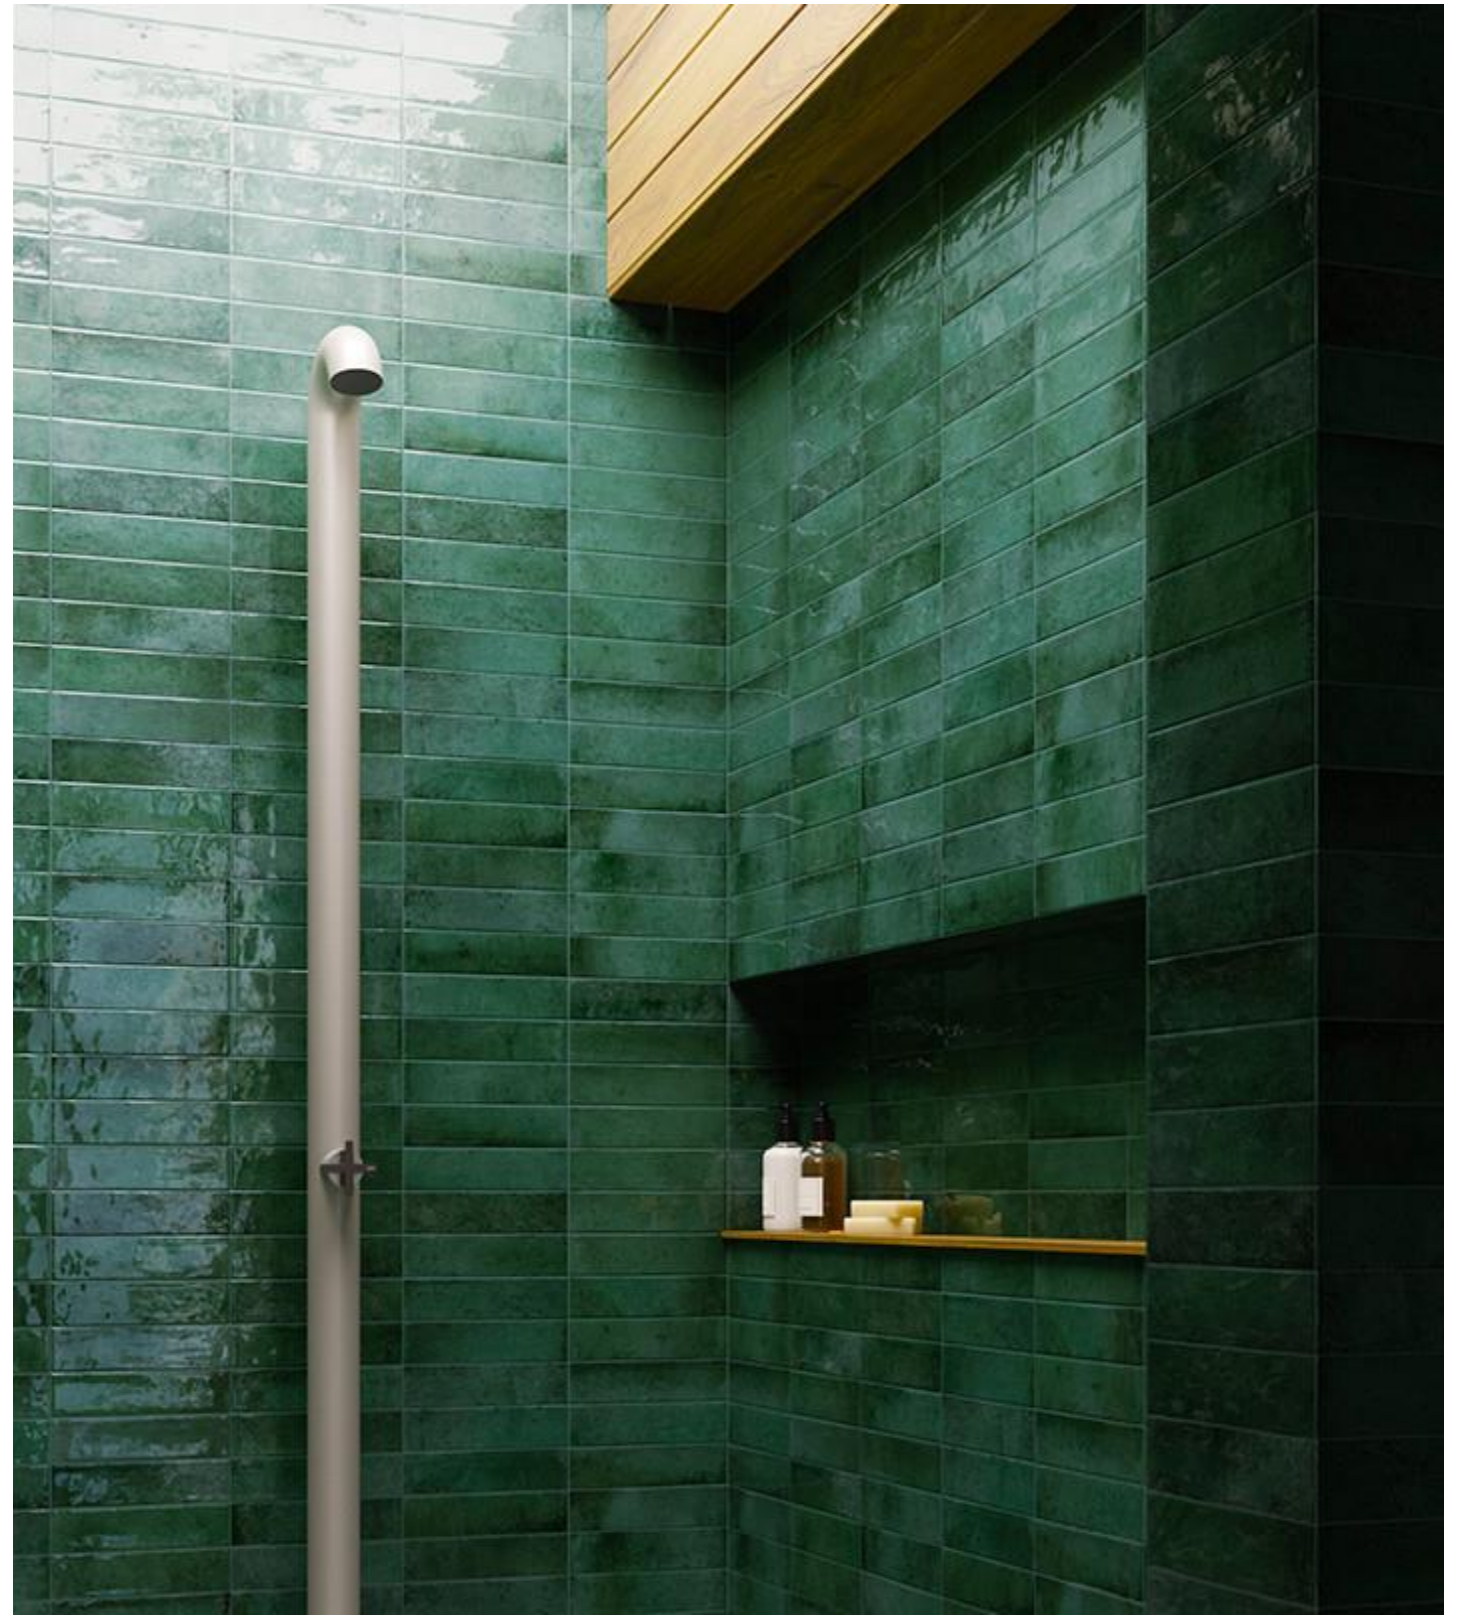

M75302ZY
Ceramic | Matt

M75303ZY
Ceramic | Matt

M75303Z
Ceramic |Glossy

Material: Ceramic |Use for wall |Surface: Matt (Mờ), Glossy (Bóng)

Subway tiles - 75x300mm

T75380M
Ceramic | Matt

M75354
Ceramic | Glossy