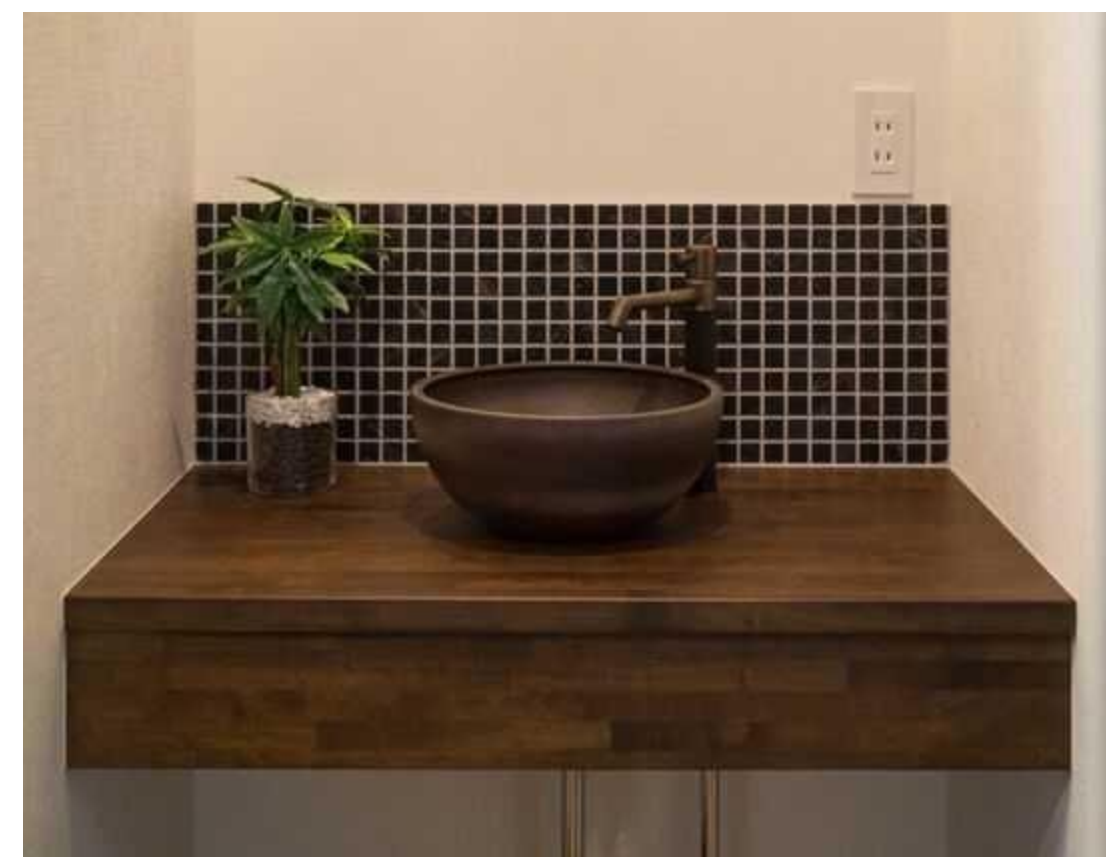

CM- Y45P827

Porcelain | Matt Surface
288x198mm /vi | 45x145mm/ viên

CM- SI20M

Porcelain | Matt Surface
288x198mm /vi | 45x145mm/ viên

CM- Y45P801

Porcelain | Matt Surface
288x198mm /vi | 45x145mm/ viên

Square Mosaic