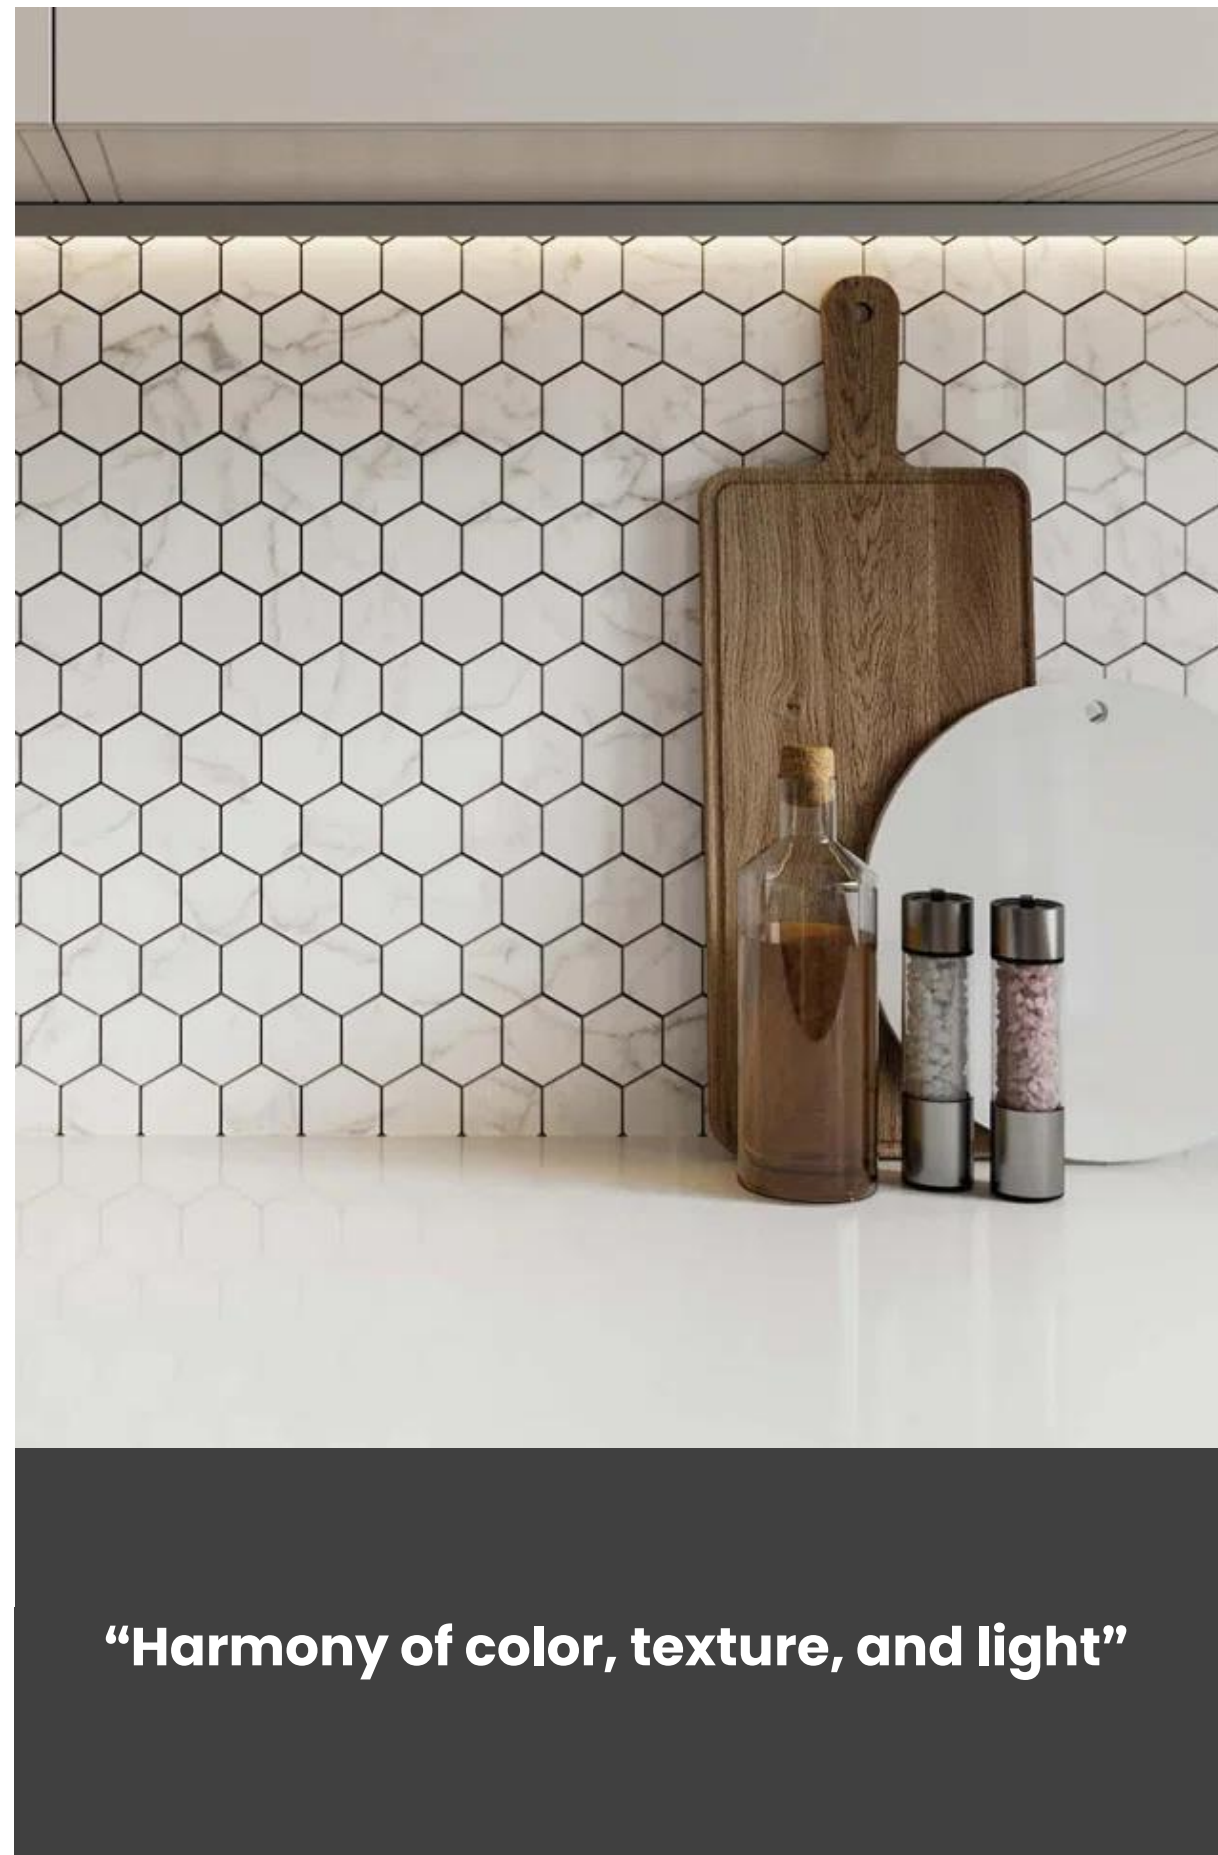

CM- HX52801

Porcelain | Matt Surface
(325x282mm/ vỉ|51x59mm/ viên)

CM-HX52808

Porcelain | Matt Surface
(325x282mm/ vỉ|51x59mm/ viên)

CM-HX52060

Porcelain | Matt Surface
(325x282mm/ vỉ |51x59mm/ viên)

“Harmony of color, texture, and light”