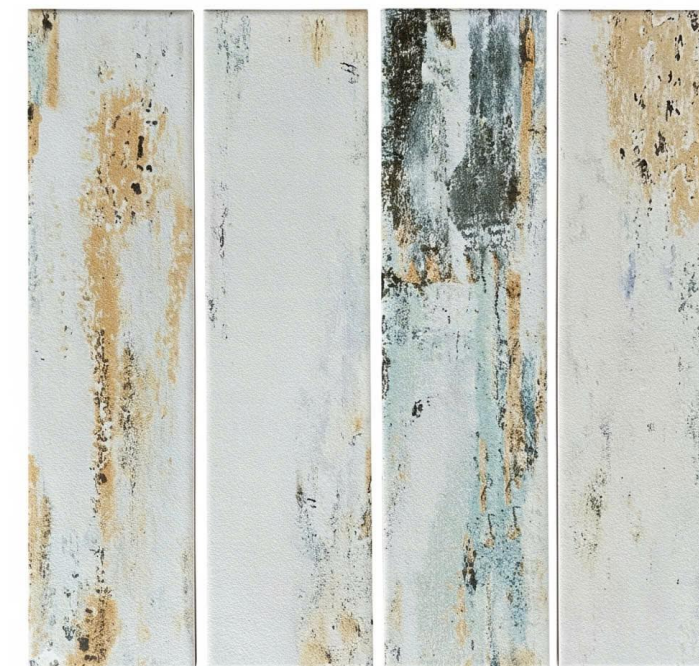

AYYM9030001

Ceramic | Glossy

AYYM9030010

Ceramic | Glossy

AYYM9030014

Ceramic | Glossy

Feather tiles 90x300mm

Material: Ceramic | Use for wall | Surface: Glossy (Bóng) | Matt (Mờ)