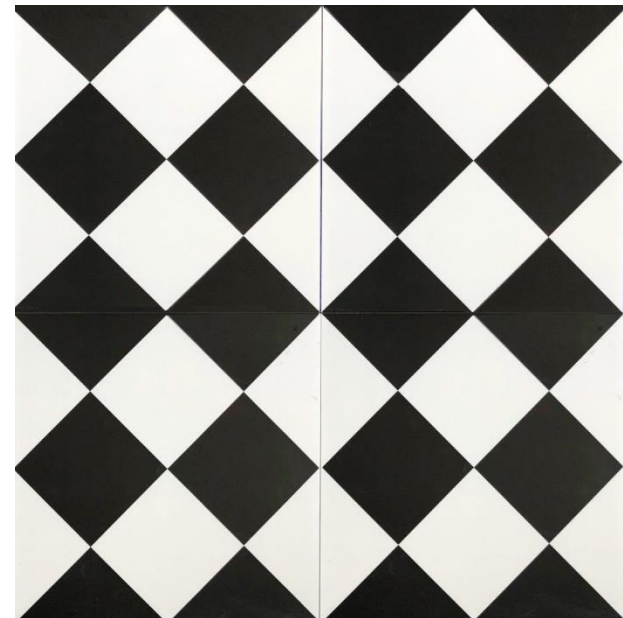

CM- F30039
Porcelain | Matt Surface
300x300mm / viên