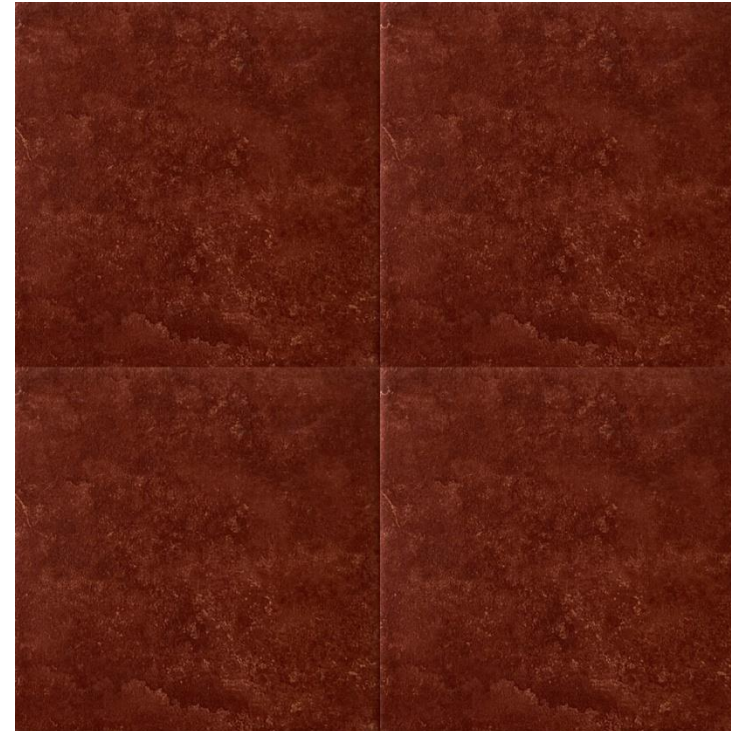

CM- DC284
Porcelain | Matt Surface
200x200mm / viên