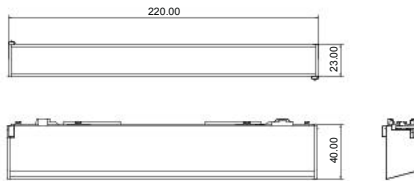

Dimensional Drawing

LV-WW-9W