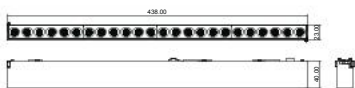

LV-Grid-18W