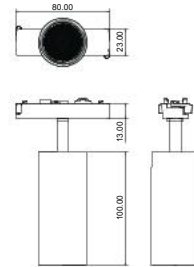

LV ZoomSP 9W