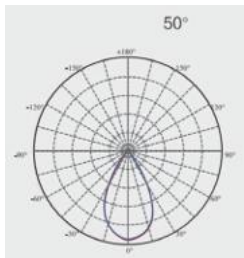

Dimensional Drawing

Type	D(mm)	H(mm)	Cut-outØ(mm)
7W	Ø68	42	Ø55
12W	Ø88	59	Ø75
20W	Ø113	72	Ø100
25W	Ø113	72	Ø100

Photometric Data

LED Spotlight **P2 HAO**

FROM LUX TO LUXURY

BLE Sigmesh

Smart Control

OPPLÉ Home