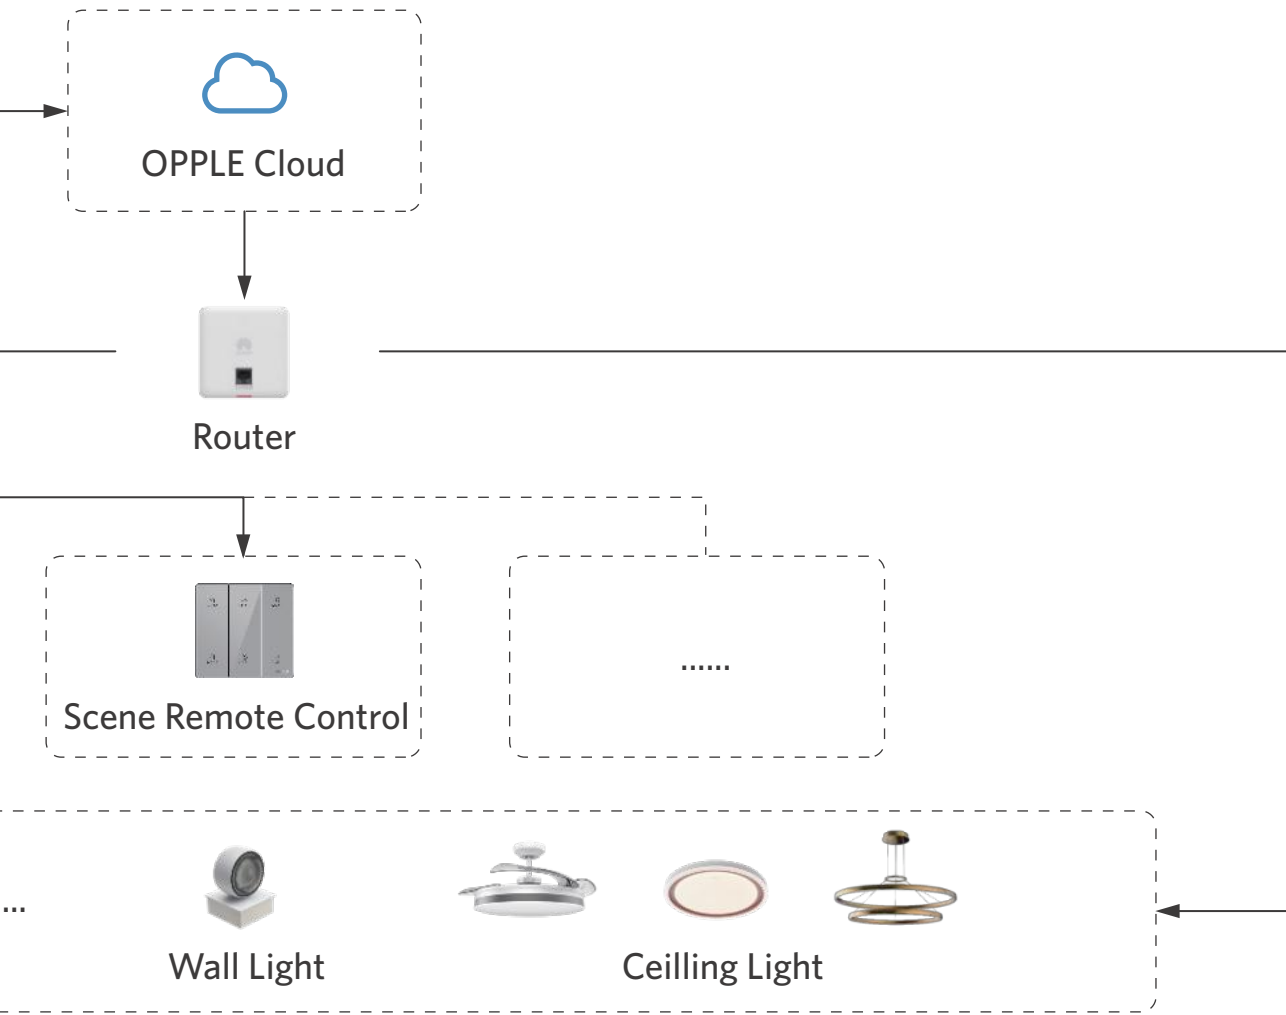

System **Highlights**

Simple And
Smart

Bluetooth Mesh*
* Wifi for chandelier (optional)

App & Switch
Control

Compatible With
Alexa & Siri

PIR sensors for automatic on/off
(Automatic PIR ON/OFF)

APP Download QR Code

Connection Overview

Easy **APP** Usage

Clear Navigation Menu

Home: frequently used functions

Room: devices in different rooms to control

Smart: personalized scenes and automation setting

Me: system setting and more

Turn on/off all the devices with just one tap.

Control frequently used scenes and devices directly on homepage.

Set brightness and color temperature.

Opple smart light selections are just one tap away.

Control any device you want by tapping it on the Room page.