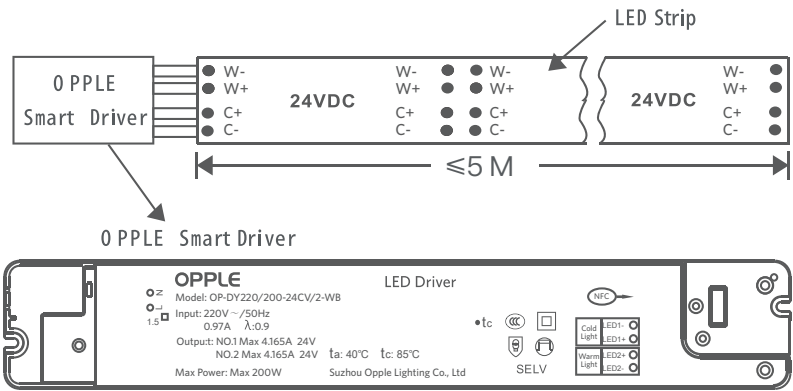

Dimensional Drawing