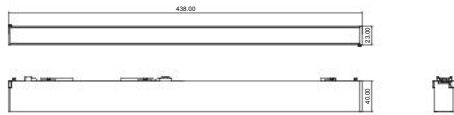

Dimensional Drawing

Driver

LV Dropper-ZoomSP-9W

U-turn-Grid-9W

U-turn-Grid-5W

LV-Grid-18W

LV-Gri-9W

LV-SP 9W