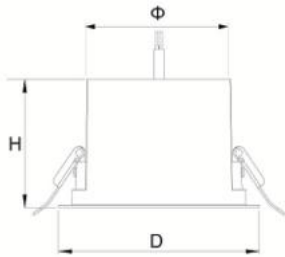

Mechanical Properties	
Housing Material	Aluminum
Optical Material	PC

Application Conditions	
Operating Temperature	-20 C -40 C
Storage Environment	-25-50 C

Packaging Information

Item			Outer box	
Item Code	Item Description	Dimensions(mm) (LxWxH)	Gross Weight (kg)	Packing Qty (pcs/CTN)
541003451600	LTD0110701-P2-55-RC-7W-BK-50°-940	181*161*124	2.18	8
540001209800	LTD0131201-P2-75-RC-12W-BK-50°-940	485*365*235	10.364	36
540001217600	LTD0142001-P2-100-RC-20W-BK-50°-940	440*295*275	8.672	18
541003451200	LTD0131501T-P2-75-RC-12W-WW-27/57-DIM	260*260*175	2.692	8
541003453800	LTD0142501T-P2-100-RC-25W-WW-27/57-DIM	315*255*190	4.132	8

Dimensional Drawing

Type	D(mm)	H(mm)	Cut-outØ(mm)
7W	Ø68	42	Ø55
12W	Ø88	59	Ø75
20W	Ø113	72	Ø100
25W	Ø113	72	Ø100

Photometric Data

LED Spotlight **P2 HAO**

FROM LUX TO LUXURY

BLE Sigmesh

Smart Control

OPPLÉ Home