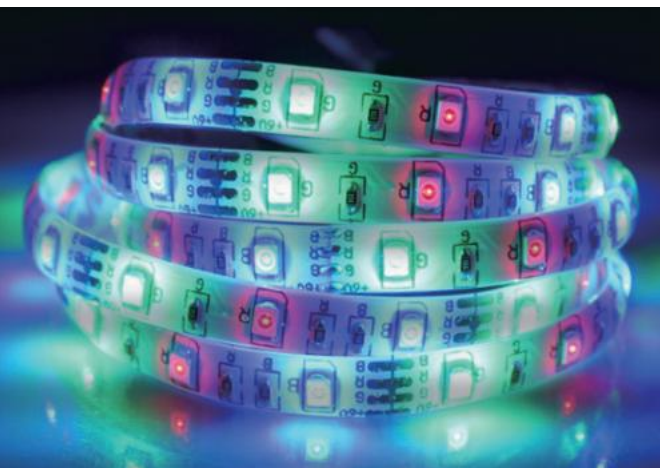

SHOW YOU THE BEATS OF MUSIC

WiFi

PIR:
Passive Infrared detecting

RGBW

Flicker Free

OPPLE Home

LED Strip P DC RGB

WiFi