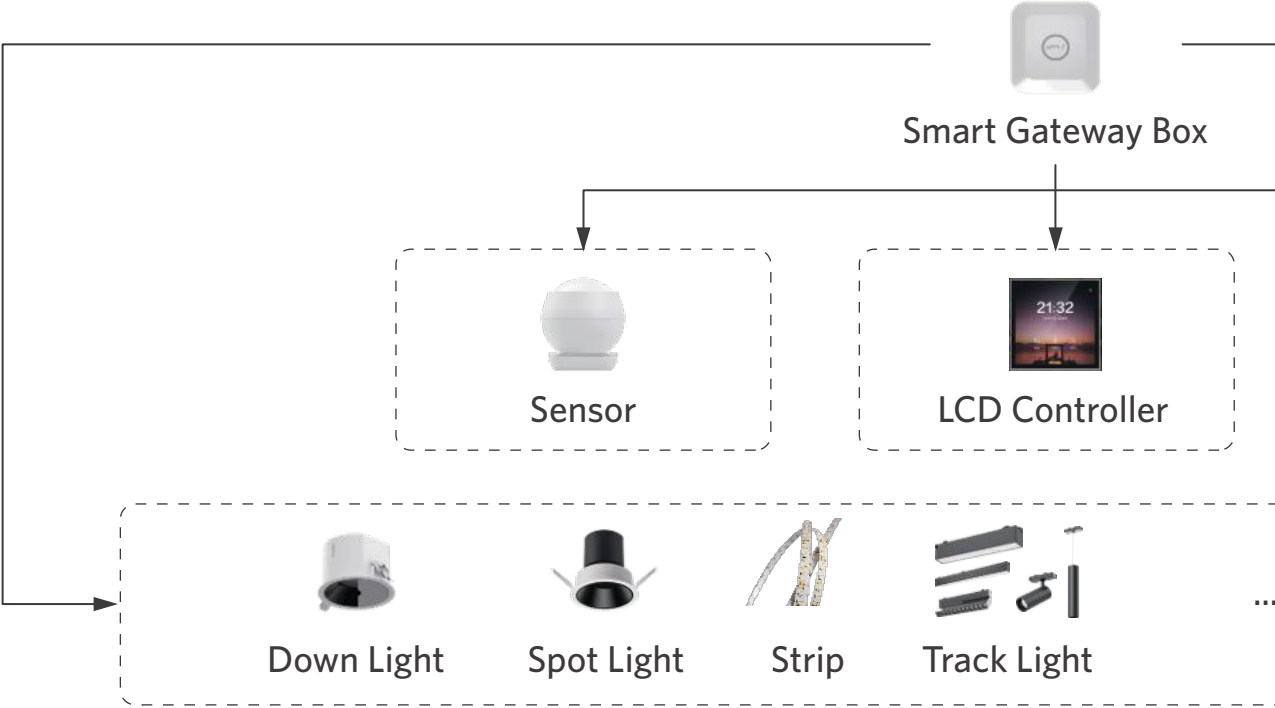

System **Highlights**

Simple And
Smart

Bluetooth Mesh*
* Wifi for chandelier (optional)

App & Switch
Control

Compatible With
Alexa & Siri

PIR sensors for automatic on/off
(Automatic PIR ON/OFF)

APP Download QR Code

Connection Overview

Easy **APP** Usage

Clear Navigation Menu

Home: frequently used functions

Room: devices in different rooms to control

Smart: personalized scenes and automation setting

Me: system setting and more