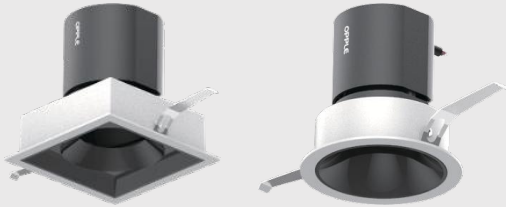

LED Spotlight P2 HAO

BLE Sigmesh

Smart Control

OPPLE Home

Flicker Free

650°C Antiflaming

Ra > 90

Specification

Item Code	Item Description	Power (W)	Voltage (V)	Input Current (mA)	CCT (K)	Dimmable	Tunable	Angle Beam (°)	Life Time (L70B50)
541003455400	LTH0108018T-P2-R55-A-5W-BK-15°-27/57-DIM	5	36V	180mA	2700-5700	Yes	Yes	15°	50000
541003329300	LTH0108018T-P2-R55-A-5W-BK-24°-27/57-DIM	5	36V	180mA	2700-5700	Yes	Yes	24°	50000
541003455500	LTH0108018T-P2-R55-A-5W-BK-36°-27/57-DIM	5	36V	180mA	2700-5700	Yes	Yes	36°	50000
541003455600	LTH0115018T-P2-R75-A-12W-BK-15°-27/57-DIM	12	36V	350mA	2700-5700	Yes	Yes	15°	50000
541003328000	LTH0115018T-P2-R75-A-12W-BK-24°-27/57-DIM	12	36V	350mA	2700-5700	Yes	Yes	24°	50000
541003455700	LTH0115018T-P2-R75-A-12W-BK-36°-27/57-DIM	12	36V	350mA	2700-5700	Yes	Yes	36°	50000
541003456200	LTH0125018T-P2-R100-A-25W-BK-15°-27/57-DIM	25	36V	600mA	2700-5700	Yes	Yes	15°	50000