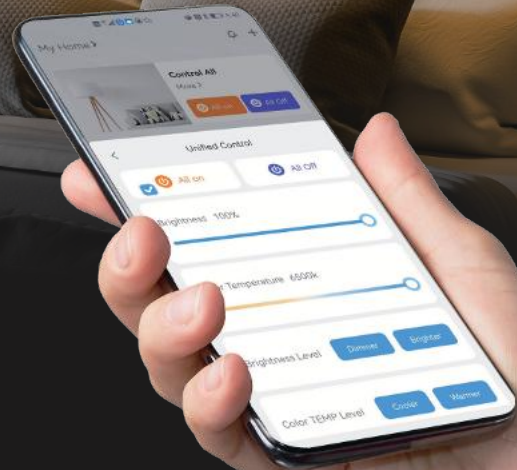

Simple And Smart

Bluetooth Mesh*

* Wifi for chandelier (optional)

App & Switch
Control

Compatible With
Alexa & Siri

PIR Sensors For
Automatic On/Off