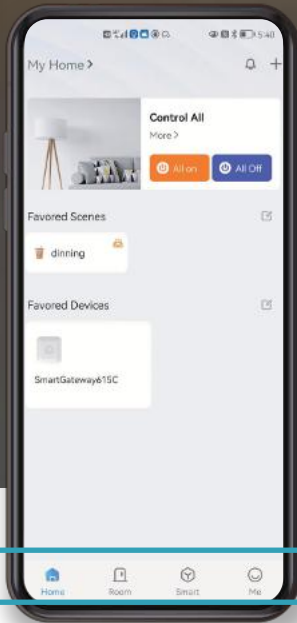

System **Highlights**

Simple And
Smart

Bluetooth Mesh*
* Wifi for chandelier (optional)

App & Switch
Control

Compatible With
Alexa & Siri

PIR sensors for automatic on/off
(Automatic PIR ON/OFF)

APP Download QR Code

Connection Overview

Easy **APP** Usage

Clear Navigation Menu

Home: frequently used functions

Room: devices in different rooms to control

Smart: personalized scenes and automation setting

Me: system setting and more

Turn on/off all the devices with just one tap.

Control frequently used scenes and devices directly on homepage.

Set brightness and color temperature.

Opple smart light selections are just one tap away.

Control any device you want by tapping it on the Room page.