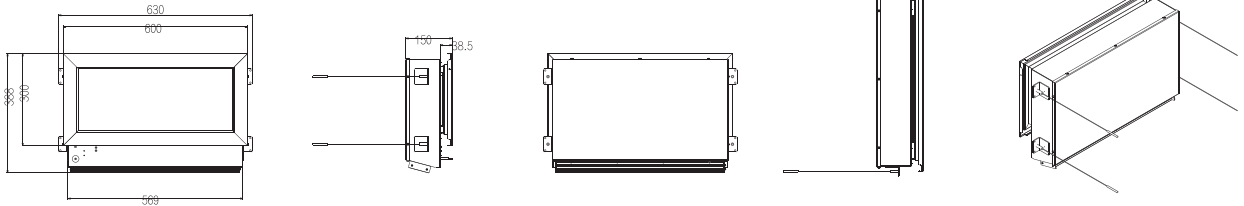

Dimensional Drawing

Easy Purchase Guideline

 MODE	 AREA	 DOWNLIGHT	 SPOTLIGHT	 STRIP	 REMOTE SWITCH	 SMART GATEWAY BOX	 APP
 Living Room	20-30 m ²	12W: 4 pc/20m ²	12W: 2 pcs/20m ² 25W: 3 pcs/20m ²	1m/m ² (troffer ceiling) 0.25m/m ² (flat ceiling)	1 pc/room	1 pc	
 Dinning Room	10-20 m ²	12W: 3 pc/10m ²	12W: 4 pcs/10m ²	1m/m ² (troffer ceiling) 0.25m/m ² (flat ceiling)	1 pc/room	1 pc	
 Bedroom	10-20 m ²	12W: 2 pc/15m ²	12W: 4 pcs/15m ²	0.5m/m ² (troffer ceiling) 0.25m/m ² (flat ceiling)	1 pc/room	1 pc	
 Coatroom	2-6 m ²	12W: 1 pc/2m ²	-	According To The Wardrobe	1 pc/room	1 pc	
 Kitchen	5-10 m ²	12W(50D): 4 pc/5m ²	-	Same With The Length Of Cabinet	1 pc/room	1 pc	
 Bathroom	5-10 m ²	12W: 2 pc/5m ²	12W: 2 pcs/5m ²	Same With Length Of Cabinet Or Mirror	1 pc/room	1 pc	
 Corridor	5 m ²	12W: 4 pc/5m ²	-	-	-	1 pc	
 Balcony	5 m ²	12W: 3 pc/5m ²	-	-	1 pc/room	1 pc	