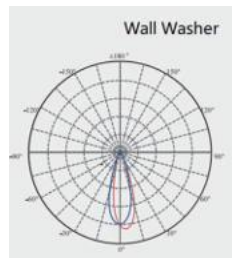

Dimensional Drawing

Type	D(mm)	H(mm)	Cut-outØ(mm)
7W	Ø68	42	Ø55
12W	Ø88	59	Ø75
20W	Ø113	72	Ø100
25W	Ø113	72	Ø100

Photometric Data

LED Spotlight **P2 HAO**

FROM LUX TO LUXURY

BLE Sigmesh

Smart Control

OPPLÉ Home