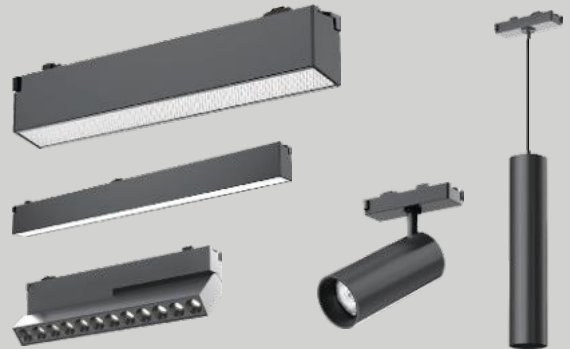

Luminaires - Basic configuration