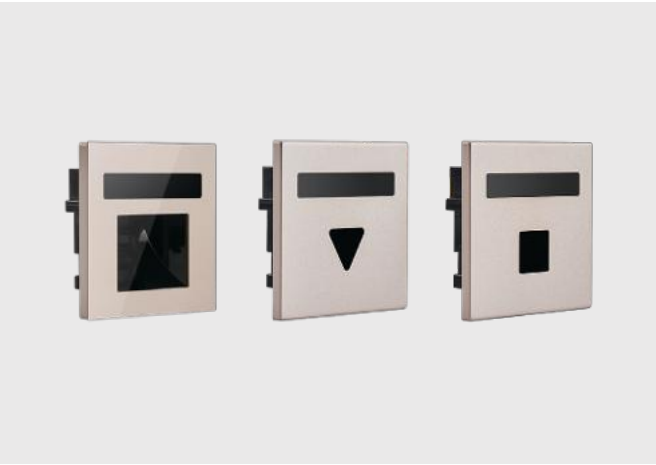

LED Footlight P

BLE Sigmesh

Smart Control

OPPLE Home

Lux Sensor

PIR

Base Specification

Item Code	Item Description	Power (W)	Rated Input Voltage (VAC)	CCT (K)	Controller	Life Time (L70B50)
541003485500	Footlight-Base-Sensor-3000K-without Cover	1	220	3000	PIR/lux Sensor	30000hrs
541003486200	Footlight-Base-BLE-3000K-without Cover	1	220	3000	BLE(APP)	30000hrs