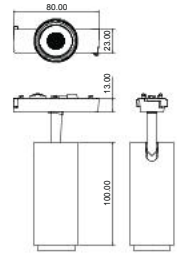

Dimensional Drawing

Driver

LV Dropper-ZoomSP-9W

U-turn-Grid-9W

U-turn-Grid-5W

LV-Grid-18W

LV-Gri-9W

LV-SP 9W