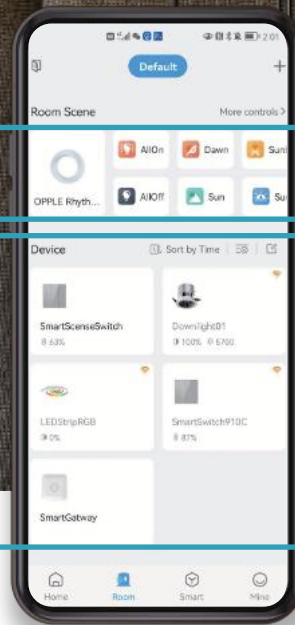

System **Highlights**

Simple And
Smart

Bluetooth Mesh*
* Wifi for chandelier (optional)

App & Switch
Control

Compatible With
Alexa & Siri

PIR sensors for automatic on/off
(Automatic PIR ON/OFF)

APP Download QR Code

Connection Overview

Easy **APP** Usage

Clear Navigation Menu

Home: frequently used functions

Room: devices in different rooms to control

Smart: personalized scenes and automation setting

Me: system setting and more

Turn on/off all the devices with just one tap.

Control frequently used scenes and devices directly on homepage.

Set brightness and color temperature.

Opple smart light selections are just one tap away.

Control any device you want by tapping it on the Room page.