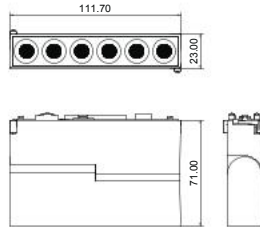

Dimensional Drawing

Driver

LV Dropper-ZoomSP-9W

U-turn-Grid-9W

U-turn-Grid-5W

LV-Grid-18W

LV-Gri-9W

LV-SP 9W