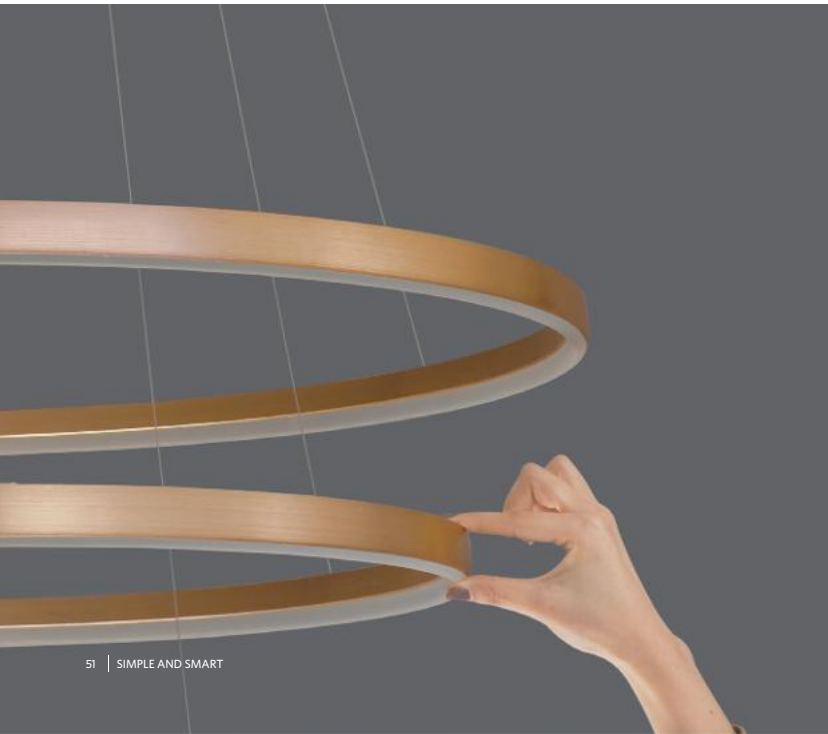

Color temperature (K)

3000K

Dimensions (mm)

Φ650*1200

Material

AL+PC

Control Type

WiFi