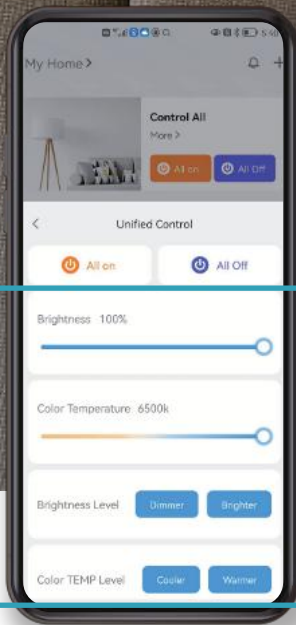

System **Highlights**

Simple And
Smart

Bluetooth Mesh*
* Wifi for chandelier (optional)

App & Switch
Control

Compatible With
Alexa & Siri

PIR sensors for automatic on/off
(Automatic PIR ON/OFF)

APP Download QR Code

Connection Overview

Easy **APP** Usage

Clear Navigation Menu

Home: frequently used functions

Room: devices in different rooms to control

Smart: personalized scenes and automation setting

Me: system setting and more

Turn on/off all the devices with just one tap.

Control frequently used scenes and devices directly on homepage.

Set brightness and color temperature.

Opple smart light selections are just one tap away.

Control any device you want by tapping it on the Room page.