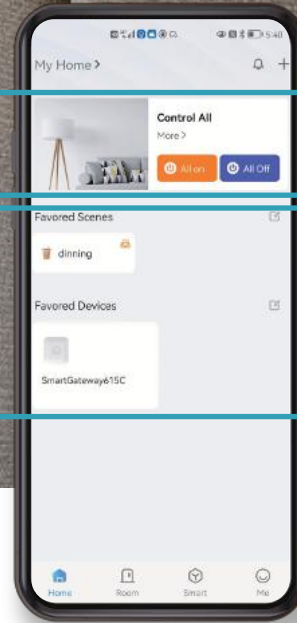

Connection Overview

Easy **APP** Usage

Clear Navigation Menu

Home: frequently used functions

Room: devices in different rooms to control

Smart: personalized scenes and automation setting

Me: system setting and more

Turn on/off all the devices with just one tap.

Control frequently used scenes and devices directly on homepage.

Set brightness and color temperature.

Opple smart light selections are just one tap away.

Control any device you want by tapping it on the Room page.