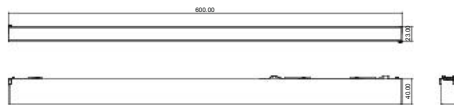

Dimensional Drawing

Driver

LV Dropper-ZoomSP-9W

U-turn-Grid-9W

U-turn-Grid-5W

LV-Grid-18W

LV-Gri-9W

LV-SP 9W