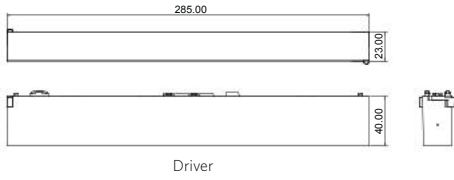

Dimensional Drawing

Driver