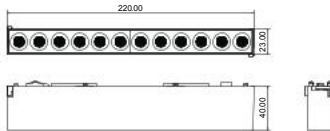

Dimensional Drawing

Driver

LV Dropper-ZoomSP-9W

U-turn-Grid-9W

U-turn-Grid-5W

LV-Grid-18W

LV-Gri-9W

LV-SP 9W