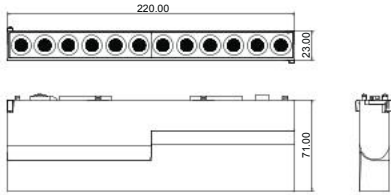

U-turn-Grid-9W