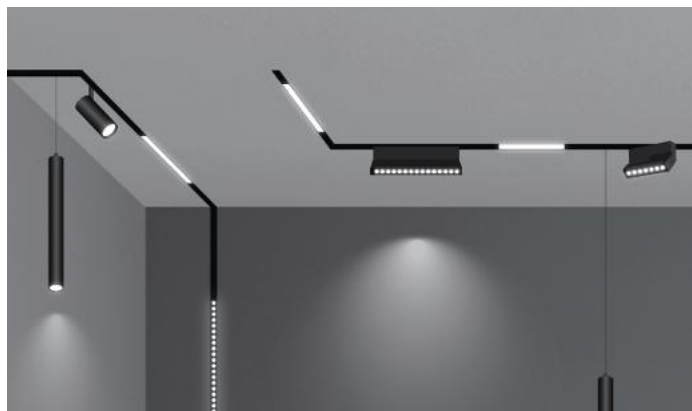

LED Linear Track P2 - Sonder 2

OPPLE Home

HCL Light

Plug-And-Play

Easy Move

24V Voltage

Never Fall Down

Ra>90

Specification

Item Code	Item Description	Power (W)	Voltage (V)	Input Current (mA)	Lumen (lm)	CCT (K)	Dimmable	Tunable	Angle Beam (°)	Life Time (L70B50)
541001146400	LSL009002T-LV-SP-Sonder 2-9W-24°-92757-BK-DIM	9	24	0.01	820	2700-5700K	Yes	Yes	24°	30000
541001146500	LSL009003T-LV-ZoomSP-Sonder 2-9W-92757-BK-DIM	9	24	0.38	125-260	2700-5700K	Yes	Yes	15°-50°	30000
541001146600	LTH0209004T-LV-Dropper-ZoomSP-Sonder 2-9W--92757-DIM	9	24	0.38	125-260	2700-5700K	Yes	Yes	15°-50°	30000
541001146700	LGS209104T-LV-Grid-Sonder 2-9W-30°-92757-BK-DIM	9	24	0.01	820	2700-5700K	Yes	Yes	30°	30000
541001146800	LGS218104T-LV-Grid-Sonder 2-18W-30°-92757-BK-DIM	18	24	0.01	1500	2700-5700K	Yes	Yes	30°	30000