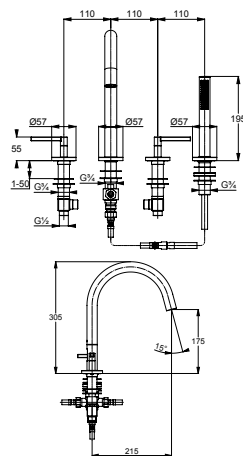

KLUDI-NOVA FONTE Puristic Bath- and shower mixer DN 15
four hole tiles deck mounted instal-
lation
stand assembly
wing handles, metal
Soft-Start ceramic headpart 90°
flow regulator s-pointer M 24 x 1
flow rate 27 l/min at 3 bar
autom. diverter shower/bathtub
protected against back flow
pull-out hand shower
shower hose 1500 mm
flexible high pressure supply hoses
G 1/2 x G 1/2 x 400 mm
projection 215 mm

- Chrome **204250515**
- Matt Black **204253915**

Required Accessories:
mounting plate
pre-installation set for four hole
mixer
7614846-00

KLUDI ROTEXA
bath rim assembly kit