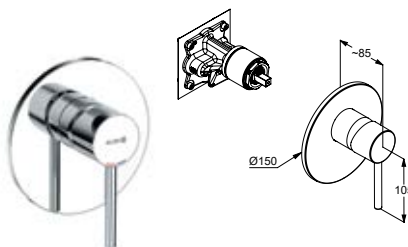

**KLUDI-BOZZ
concealed single lever shower mixer**
concealed valve with functional unit
solid lever
ceramic cartridge with hot water
limitation
flow rate 28 l/min at 3 bar

- Chrome **387550576**
- Matt Black **387553976**
- Matt White **387555376**
- Brushed Gold **38755N076**
- Stainless Brushed Nickel* **38755N576**

NEW

Required Accessories:
KLUDI SLIM.BOXX
concealed body DN 20

88022