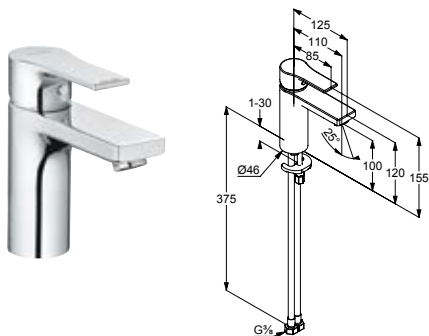

KLUDI-ZENTA SL
single lever basin mixer 100 DN 15
single hole mounted
solid lever
ceramic cartridge with hot water limitation
flow regulator M 24 x 1
flow rate 5 l/min at 3 bar
without pop-up waste
flexible hoses G 3/8
rapid installation set
spout height lower edge 100 mm

1. Chrome

482920565