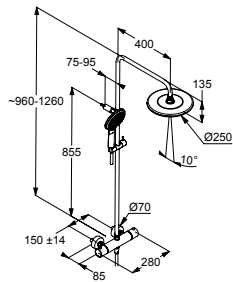

KLUDI-FRESHLINE Thermostat Dual Shower System DN 15
wall fastening
with horizontally and vertically adjustable tube
horizontal and vertical adjustable slider
temperature control handle
with hot water safety device 38° C
With optional temperature limit stop at 43 ° C
with ceramic shut-off valve as rotary valve 90°/90°
shower outlet G 1/2
hand shower rotary valve
shower outlet
head shower rotary valve
protected against back flow
KLUDI SUPARAFLEX SILVER hose 6107205-00
with KLUDI FRESHLINE head shower 6751105-00
flow rate 16,4 l/min at 3 bar
with KLUDI FRESHLINE handshower RL 3S 6790005-00
flow rate 13,6 l/min (booster) / 10,9 l/min (smooth) / 17,1 l/min (volumen) at 3 bar
with draining function
with mounting material

Chrome

6709205-00