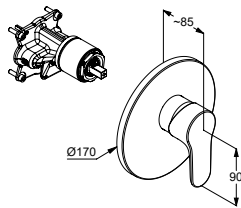

KLUDI-OBJEKTA
concealed single lever shower mixer
concealed valve with functional unit
solid lever
wall fastening
ceramic cartridge with hot water limitation
flow class C
PA-IX 18967/IDC

Chrome

326550575

Required Accessories:
KLUDI FLEXX.BOXX
concealed body DN 20

88011