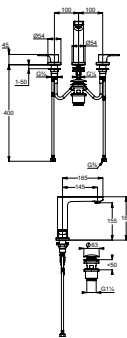

**KLUDI-ZENTA SL
basin mixer DN 15**

solid lever
three hole assembling
flow rate 5 l/min at 3 bar
PCA s-pointer aerator M 24 x 1
fixed spout
ceramic headpart 90°
rapid installation set
flexible hoses G 3/8
spout height lower edge 155 mm

Chrome

483930565