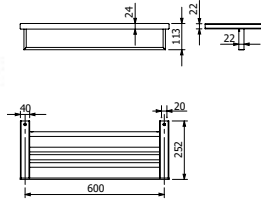

Product

Product description

Surface

Item No.

KLUDI-VELA C
towel shelf with bath towel holder
wall mounted
with fixing material
wall holder metall

- Chrome **3198905**
- Matt Black **3198939**
- Matt White **3198953**
- Brushed Gold **31989N0**
- Brushed Bronze **31989N1**
- Brushed Gunmetal **31989N2**
- Stainless Brushed Nickel **31989N5**