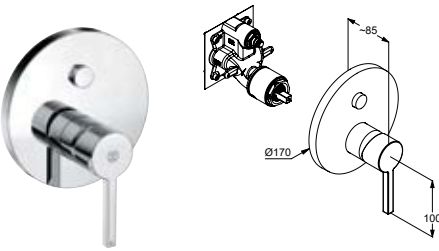

KLUDI-NOVA FONTE Puristic
Concealed single lever bath and shower mixer
concealed valve with functional unit
solid lever
wall fastening
ceramic cartridge with hot water limitation
flow rate 29 l/min at 3 bar
autom. diverter shower/bathtub with PUSH & SWITCH Button

- Chrome
- Matt Black
- Matt White

206590515
206593915
206595315

88011

Required Accessories:
KLUDI FLEXX.BOXX
concealed body DN 20