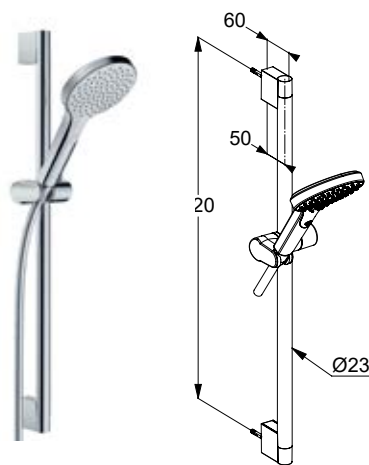

**KLUDI-DIVE
shower set DIVE X**
L = 600 mm
hand shower DIVE X 1S
with one spray mode
flow rate 15 l/min at 3 bar
quick and easy cleaning system
shower hose G 1/2 x G 1/2 x 1600 mm
anti twist
with conical nuts
with mounting material
for rigid wall mounting

- Chrome
- Matt Black

6961005-00
6961039-00

NEW