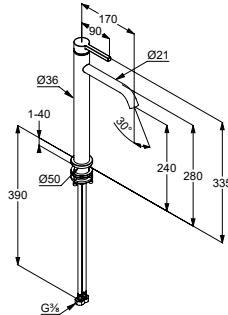

**Product**

**Product description**

**Surface**

**Item No.**

**KLUDI-NOVA FONTE Pura**  
**Single lever washbowl mixer DN 15**  
 wing handle, metal  
 single hole mounted  
 ceramic cartridge  
 caché s-pointer-aerator M 18,5 x 1  
 flow rate 4,3 l/min at 3 bar  
 without pop-up waste  
 flexible hoses G 3/8  
 with shank fastening  
 spout height lower edge 240 mm