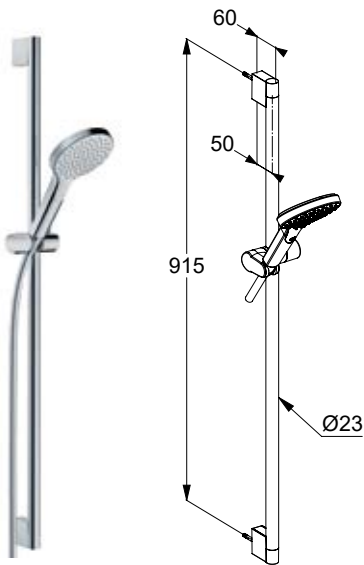

**Product**

**Product description**

**Surface**

**Item No.**

**KLUDI-DIVE  
shower set DIVE X**  
L = 900 mm  
hand shower DIVE X 1S  
with one spray mode  
flow rate 15 l/min at 3 bar  
quick and easy cleaning system  
shower hose G 1/2 x G 1/2 x 1600 mm  
anti twist  
with conical nuts  
with mounting material  
for rigid wall mounting