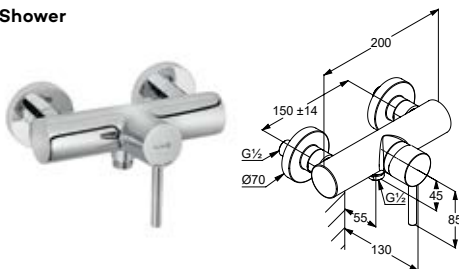

Shower

**KLUDI-BOZZ
single lever shower mixer DN 15**
solid lever
wall fastening
flow rate 28 l/min at 3 bar
ceramic cartridge with hot water
limitation
protected against back flow
shower outlet G 1/2
s-connections G 1/2 x G 3/4

- Chrome **388310576**
- Matt Black **388313976**
- Matt White **388315376**
- Brushed Gold **38831N076**
- Stainless Brushed Nickel* **38831N576**