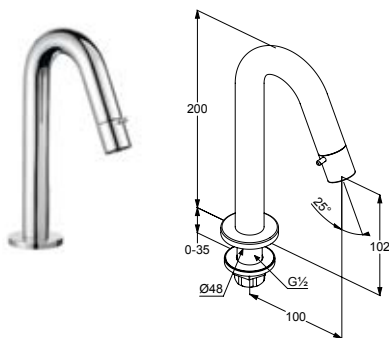

Product

Product description

Surface

Item No.

KLUDI-BOZZ
concealed two hole wall mounted basin mixer
trim set
solid lever
flow rate 5 l/min. at 3 bar
caché s-pointer-aerator M 24 x 1
rosette diameter 70 mm
projection wall spout 230 mm

- Chrome **382450576**
- Matt Black **382453976**
- Matt White **382455376**
- Brushed Gold **38245N076**
- Stainless Brushed Nickel* **38245N576**

Required Accessories::
installation set DN 15
for concealed two hole wall mounted basin mixer

38243

KLUDI-BOZZ
concealed two hole wall mounted basin mixer
trim set
solid lever
flow rate 5 l/min. at 3 bar
caché s-pointer-aerator M 24 x 1
rosette diameter 70 mm
projection wall spout 180 mm

- Chrome **382440576**
- Matt Black **382443976**
- Matt White **382445376**
- Brushed Gold **38244N076**
- Stainless Brushed Nickel* **38244N576**

Required Accessories::
installation set DN 15
for concealed two hole wall mounted basin mixer

38243

KLUDI-BOZZ
pillar valve
single hole mounted
shank fastening G 1/2
spout height lower edge 75 mm

- Chrome **381180576**
- Matt Black **381183976**

KLUDI-BOZZ
pillar tap with head part control unit DN 15
single hole mounted
actuation by stick
special headpart with spindle outlet
aerator M 21,5 x 1
flow rate 4,3 l/min at 3 bar
shank fastening G 1/2

Chrome

380160530