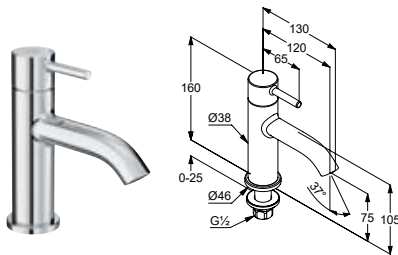

KLUDI-BOZZ
pillar valve
single hole mounted
shank fastening G 1/2
spout height lower edge 75 mm

- Chrome **381180576**
- Matt Black **381183976**

KLUDI-BOZZ
pillar tap with head part control unit DN 15
single hole mounted
actuation by stick
special headpart with spindle outlet
aerator M 21,5 x 1
flow rate 4,3 l/min at 3 bar
shank fastening G 1/2

Chrome

380160530