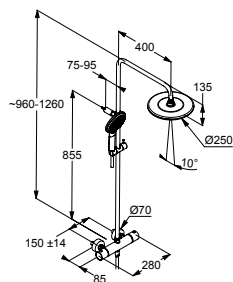

KLUDI-FRESHLINE Thermostat Dual Shower System DN 15
wall fastening
with horizontally and vertically adjustable tube
horizontal and vertical adjustable slider
temperature control handle
with hot water safety device 38° C
With optional temperature limit stop at 43 ° C
with ceramic shut-off valve as rotary valve 90°/90°
shower outlet G 1/2
hand shower rotary valve
shower outlet
head shower rotary valve
protected against back flow
KLUDI SUPARAFLEX SILVER hose 6107205-00
with KLUDI FRESHLINE head shower 6751105-00
flow rate 8 l/min at 3 bar
with KLUDI FRESHLINE handshower RL 3S 6790005-00
flow rate 8 l/min at 3 bar
with draining function
with mounting material

Chrome

6709205-00WR9