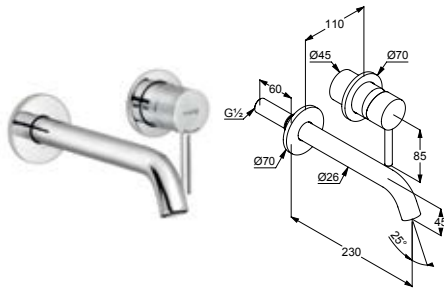

Product

Product description

Surface

Item No.

KLUDI-BOZZ
concealed two hole wall mounted basin mixer
trim set
solid lever
flow rate 5 l/min. at 3 bar
caché s-pointer-aerator M 24 x 1
rosette diameter 70 mm
projection wall spout 230 mm

- Chrome **382450576**
- Matt Black **382453976**
- Matt White **382455376**
- Brushed Gold **38245N076**
- Stainless Brushed Nickel* **38245N576**

Required Accessories::
installation set DN 15
for concealed two hole wall mounted basin mixer

38243