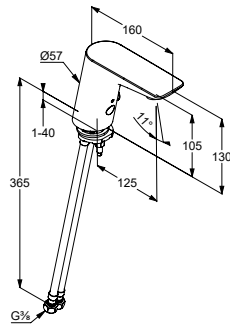

Product

Product description

**KLUDI-BALANCE E
electronic controlled basin mixer DN 15**

single hole mounted
flow rate 1,9 l/min at 3 bar
PCA cascade aerator M 24 x 1 with anti-theft device
magnet-cartridge unit with presetable temperature control handle
optical object-detection with optional hygienic flushing every 12 or 24 hours
electronic unit with control device
electric power supply via 230 V main adapter
backflow preventer without pop-up waste
rapid installation set
flexible high pressure supply tubes G 3/8
with dirt catcher sieves
noise level I
protected against vandalism
spout height lower edge 105 mm

Surface

Chrome

Item No.

522005WR