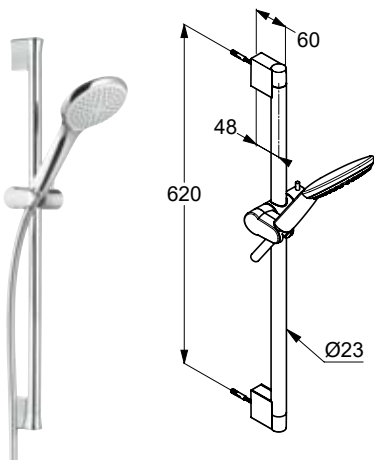

Product	Product description	Surface	Item No.

KLUDI-FRESHLINE shower set 1S
L = 900 mm
horizontal and vertical adjustable slider
KLUDI FRESHLINE handshower RS 1S
with spray mode: volume flow rate 23 l/min at 3 bar
quick and easy cleaning system
KLUDI SUPARAFLEX hose
G 1/2 x G 1/2 x 1600 mm
plastic-coated
with conical nuts
with dirt catcher sieves
with mounting material

Chrome

6783005-00