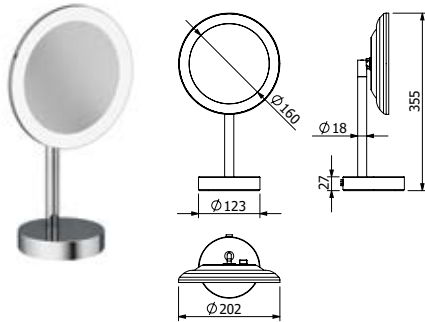

Product

Product description

Surface

Item No.

KLUDI-VELA R
LED cosmetic mirror
LED cosmetic mirror
standing model
material: mirror glass
material frame: metal
mirror one-sided
2 changeable color temperature
3000K oder 5700K
switch on the back
3 x magnification
lighting LED 4,5W
input voltage:200 - 240 V / AC 50-60 Hz
output voltage: 12V - DC
degree of protection: IP20
with cable, black, length 200 cm
plug in power supply with transformer, black
CE checked
protection class 2
Energy efficiency class E
concealed fastening
with fixing material

- Chrome **5899505F**
- Matt Black **5899539F**
- Matt White **5899553F**
- Brushed Gold **58995N0F**
- Brushed Bronze **58995N1F**
- Brushed Gunmetal **58995N2F**
- Stainless Brushed Nickel **58995N5F**