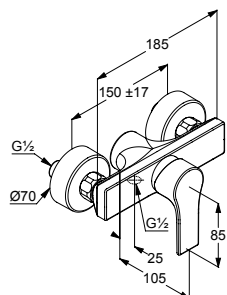

Shower

**KLUDI-ZENTA SL
single lever shower mixer DN 15**

solid lever
wall fastening
flow rate 28 l/min at 3 bar
ceramic cartridge with hot water limitation
protected against back flow
shower outlet G 1/2
s-connections G 1/2 x G 3/4

● Chrome
● Matt Black

488700565

488703965