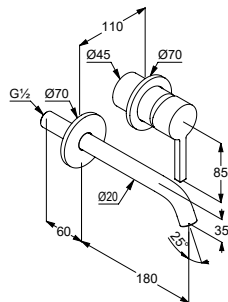

KLUDI-NOVA FONTE Pura
Concealed two hole wall mounted basin mixer
trim set
wing handle, metal
caché s-pointer-aerator M 18,5 x 1
flow rate 4,3 l/min at 3 bar
projection wall spout 220 mm

Required Accessories:
installation set DN 15
for concealed two hole wall mounted basin mixer **38242**

- Chrome
- Matt Black
- Matt White
- Brushed Gold
- Brushed Bronze
- Brushed Gunmetal
- Stainless Brushed Nickel
- Matt Dove
- Matt Light Dove
- Matt Teal Blue
- Matt Light Blue
- Matt Vermilion

202440515
202443915
202445315
20244N015
20244N115
20244N215
20244N515
20244O115
20244O215
20244O315
20244O415
20244O515