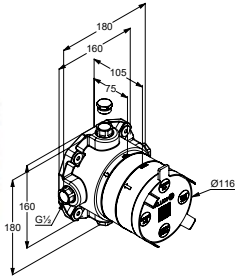

Product

SLIM.BOXX

Product description

**KLUDI SLIM.BOXX
concealed body DN 20**
pre-installation set
without trim set
without functional unit
in-wall installation
with one-piece elastomere-
coating
with protection cap for skeleton
with additional tight gasket
with flushing set
dezincification resistant brass
P-IX 19310/ICB

Surface

Item No.

88022*

NEW

* Compatible with the trim-sets of the series:
KLUDI-NOVA FONTE PURA, KLUDI-BALANCE, KLUDI-AMEO, KLUDI-BOZZ, KLUDI-LOUVA, ZENTA SL, KLUDI-PURE&STYLE, KLUDI-PURE&SOLID,
KLUDI-PURE&EASY