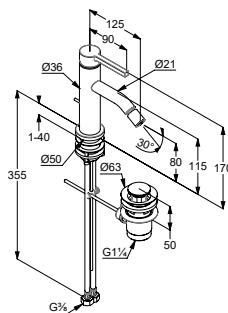

Bidet

KLUDI-NOVA FONTE Pura
Single lever bidet mixer DN 15
wing handle, metal
single hole mounted
ceramic cartridge
caché s-pointer-aerator M 18,5 x 1
flow rate 4,3 l/min at 3 bar
metal pop-up waste G 1 1/4
flexible hoses G 3/8
with shank fastening
spout height lower edge 80 mm

- Chrome
- Matt Black
- Matt White
- Brushed Gold
- Brushed Bronze
- Brushed Gunmetal
- Stainless Brushed Nickel
- Matt Dove
- Matt Light Dove
- Matt Teal Blue
- Matt Light Blue
- Matt Vermilion

202160515
202163915
202165315
20216N015
20216N115
20216N215
20216N515
20216O115
20216O215
20216O315
20216O415
20216O515