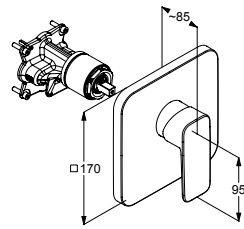

Product

Product description

KLUDI-PURE&STYLE
concealed single lever shower mixer
concealed valve with functional unit
solid lever
wall fastening
ceramic cartridge with hot water
limitation
flow class D/C

Required Accessories:
KLUDI FLEXX.BOXX
concealed body DN 20

Surface

- Chrome
- Matt Black

Item No.

406550575
406553975

88011