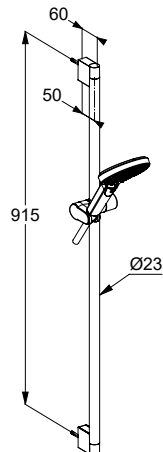

**KLUDI-DIVE
shower set DIVE X**
L = 900 mm
hand shower DIVE X 3S with three spray patterns: Body/Hair/Skin
flow rate 15 l/min at 3 bar
quick and easy cleaning system
shower hose G 1/2 x G 1/2 x 1600 mm anti twist
with conical nuts
with mounting material for rigid wall mounting

- Chrome
- Matt Black

6993005-00
6993039-00

NEW