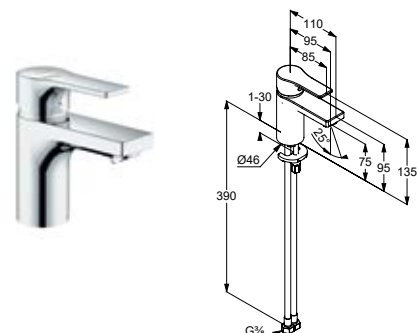

KLUDI-ZENTA SL
single lever basin mixer 75 DN 15
single hole mounted
solid lever
EcoPlus centre position cold water
ceramic cartridge with hot water limitation
flow regulator M 24 x 1
flow rate 3,8 l/min at 3 bar
without pop-up waste
rapid installation set
flexible hoses G 3/8
spout height lower edge 75 mm

1. Chrome
   - Matt Black

483890565WR4
483893965