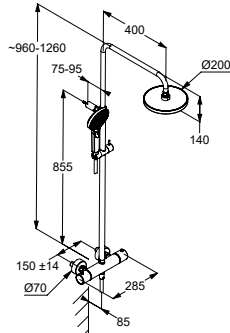

Product

Product description

Surface

Item No.

**KLUDI-DIVE
Thermostat Dual Shower System DN 15**
wall fastening
with horizontally and vertically adjustable tube
horizontal and vertical adjustable slider
temperature control handle with hot water safety device 38° C
with ceramic shut-off valve as rotary valve 90°/90°
shower outlet G 1/2
hand shower rotary valve
shower outlet
head shower rotary valve protected against back flow
shower hose G 1/2 x G 1/2 x 1600 mm plastic-coated with conical nuts
hand shower DIVE X 3S with three spray patterns: Body/Hair/Skin with push-button switch
quick and easy cleaning system
head shower DN 15
Ø 250 mm
with one spray mode
quick and easy cleaning system
connection G 1/2 with ball joint
dirt cleaner sieve

- Chrome
- Matt Black

6907905-00
6907939-00