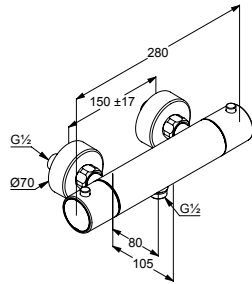

Product

Product description

Surface

Item No.

KLUDI-OBJEKTA
thermostatic shower mixer DN 15
wall fastening
flow class B
temperature control handle
with hot water safety device 38° C
With optional temperature limit stop at
43 ° C
with shut-off valve
50 % water consumption regulation
flow rate 22 l/min at 3 bar
protected against back flow
shower outlet G 1/2
s-connections G 1/2 x G 3/4
dirt catcher sieves
P-IX 8049/IB
DIN-DVGW-BM-0037

Chrome

352000538