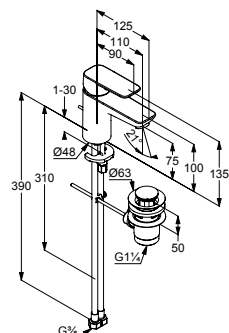

**KLUDI-PURE&STYLE
Single lever basin mixer 75 DN 15**
single hole mounted
solid lever
ceramic cartridge with hot water limitation
flow regulator M 24 x 1
flow rate 3,8 l/min at 3 bar
metal pop-up waste G 1 1/4
flexible hoses G 3/8
rapid installation set
spout height lower edge 75 mm

- Chrome

403820575WR5