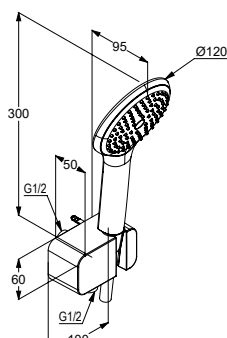

**KLUDI-FRESHLINE
bath shower set 1S**

KLUDI-FRESHLINE handshower RS 1S
with spray mode: volume
flow rate 19 l/min at 3 bar
KLUDI SUPARAFLEX hose
G 1/2 x G 1/2 x 1250 mm
with conical nuts
wall supply with shower holder DN 15
protected against back flow
in compliance with DIN EN 1717
with screws and dowels
shower outlet G 1/2
with conical nuts
noise level I

Chrome

6787005-00