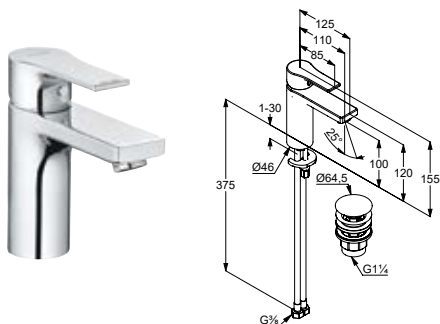

KLUDI-ZENTA SL
single lever basin mixer 100 DN 15
single hole mounted
solid lever
ceramic cartridge with hot water limitation
flow regulator M 24 x 1
flow rate 5 l/min at 3 bar
PUSH-OPEN waste G 1 1/4
flexible hoses G 3/8
rapid installation set
spout height lower edge 100 mm

1. Chrome
   - Matt Black

482980565
482983965