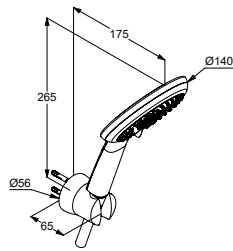

Product

Product description

Surface

Item No.

**KLUDI-FRESHLINE
bath-shower set 3S**

wall fastening
KLUDI-FRESHLINE handshower RL 3S
adjustable to three spray patterns:
booster, smooth, volume
flow rate 15 l/min (booster) / 10 l/min
(smooth) / 18,8 l/min (volumen) at 3 bar
quick and easy cleaning system
with draining function
KLUDI SUPARAFLEX hose
G 1/2 x G 1/2 x 1250 mm
plastic-coated
with metal-effect
with conical nuts
with screws and dowels

Chrome
White/Chrome

6795005-00
6795091-00