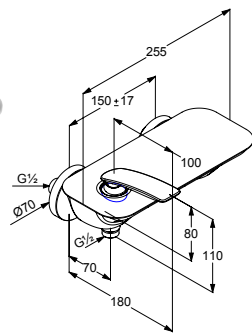

**KLUDI-BALANCE
single lever shower mixer DN 15**
solid lever
wall fastening
flow class B
ceramic cartridge with hot water
limitation
shower outlet G 1/2
protected against back flow
s-connections G 1/2 x G 3/4
noise level I

- Chrome
- White/Chrome
- Matt Black/Chrome

527100575
527109175
527108775