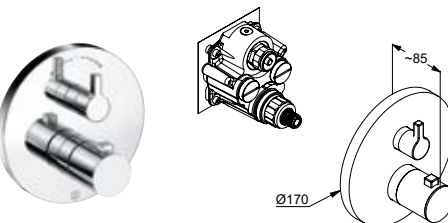

KLUDI-NOVA FONTE
Puristic
concealed single lever bath and shower mixer
concealed valve with functional unit with ceramic shut-off valve and diverter as rotary valve
hot water safety device 40 °C
flow class B
P-IX 18444/IIICC

- Chrome
- Matt Black
- Matt White

208300515
208303915
208305315

Required Accessories:
KLUDI FLEXX.BOXX
concealed body DN 20

88011