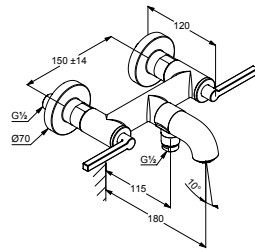

Product

Product description

Surface

Item No.

Bath

KLUDI-NOVA FONTE Puristic Bath- and shower mixer DN 15
wing handles, metal
Soft-Start ceramic headpart 90°
wall fastening
autom. diverter shower/bathtub
protected against back flow
flow regulator s-pointer M 24 x 1
flow rate 23 l/min at 3 bar
shower outlet G 1/2
s-connections

- Chrome **205400515**
- Matt Black **205403915**
- Matt White **205405315**
- Brushed Gold **20540N015**
- Brushed Bronze **20540N115**
- Brushed Gunmetal **20540N215**
- Stainless Brushed Nickel **20540N515**
- Matt Dove **20540O115**
- Matt Light Dove **20540O215**
- Matt Teal Blue **20540O315**
- Matt Light Blue **20540O415**
- Matt Vermilion **20540O515**