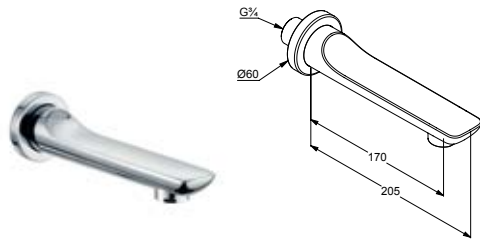

Product

Product description

Surface

Item No.

**KLUDI-BALANCE
bath filler DN 20**
wall fastening
projection 170 mm
flow class C
s-pointer aerator M 24 x 1C
separate connector G 3/4
for pre-installation

- Chrome
- White/Chrome
- Matt Black/Chrome

5250305
5250391
5250387

Shower