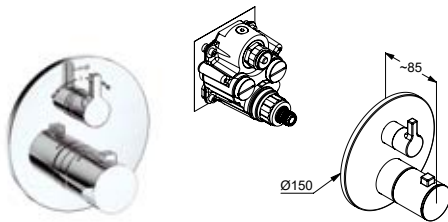

KLUDI-NOVA FONTE
Puristic
Concealed bath filler and shower
Thermostat fitting
Fine construction set with functional unit with ceramic shut-off valve
Flow rate tub 28 l/min at 3 bar
Shower flow rate 24 l/min at 3 bar
and changeover as a rotary valve for 2 consumers
Hot water lock 40 °C

- Chrome
- Matt Black
- Matt White
- Brushed Gold
- Brushed Bronze
- Brushed Gunmetal
- Stainless Brushed Nickel
- Matt Dove
- Matt Light Dove
- Matt Teal Blue
- Matt Light Blue
- Matt Vermilion

208100515
208103915
208105315
20810N015
20810N115
20810N215
20810N515
20810O115
20810O215
20810O315
20810O415
20810O515

Required Accessories:
KLUDI SLIM.BOXX
concealed body DN 20

NEW
88022