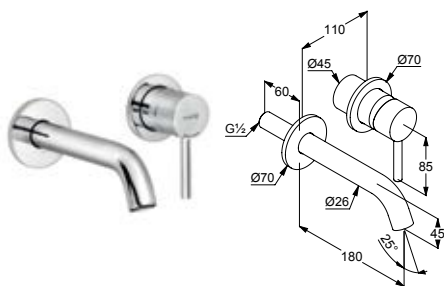

KLUDI-BOZZ
concealed two hole wall mounted basin mixer
trim set
solid lever
flow rate 5 l/min. at 3 bar
caché s-pointer-aerator M 24 x 1
rosette diameter 70 mm
projection wall spout 180 mm

- Chrome **382440576**
- Matt Black **382443976**
- Matt White **382445376**
- Brushed Gold **38244N076**
- Stainless Brushed Nickel* **38244N576**

Required Accessories::
installation set DN 15
for concealed two hole wall mounted basin mixer

38243