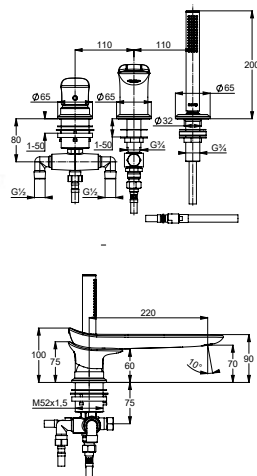

**KLUDI-AMBA
single lever bath- and shower mixer
DN 15**
stand assembly
solid lever
three hole tiles deck mounted installation
flow rate bath 28 l/min at 3 bar,
flow rate handshower 13,5 l/min bei 3 bar
caché s-pointer-Laminar-flow-regulator M 24 x 1
ceramic cartridge with hot water limitation
autom. diverter shower/bathtub
protected against back flow
projection 223 mm
pull-out hand shower
flexible high pressure supply hoses 500 mm

Chrome

534470575

Required Accessories:
mounting plate
pre-installation set for three hole mixer

7614946-00

KLUDI ROTEXA
bath rim assembly kit

Chrome

7881205-00