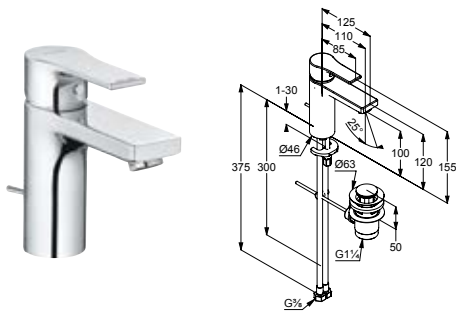

Product

Product description

Surface

Item No.

KLUDI-ZENTA SL
single lever basin mixer 100 DN 15
single hole mounted
solid lever
ceramic cartridge with hot water limitation
flow regulator M 24 x 1
flow rate 5 l/min at 3 bar
metal pop-up waste G 1 1/4
flexible hoses G 3/8
rapid installation set
spout height lower edge 100 mm

1. Chrome
   - Matt Black

482900565
482903965