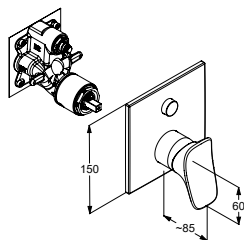

Chrome

**534470575**

**Required Accessories:**  
mounting plate  
pre-installation set for three hole mixer

**7614946-00**

KLUDI ROTEXA  
bath rim assembly kit

Chrome

**7881205-00**

**KLUDI-AMBA  
concealed single lever bath and shower  
mixer**  
concealed valve with functional unit  
solid lever  
ceramic cartridge with hot water limitation  
flow rate bath 28 l/min at 3 bar,  
flow rate handshower 24 l/min at 3 bar  
autom. diverter shower/bathtub  
with PUSH & SWITCH Button