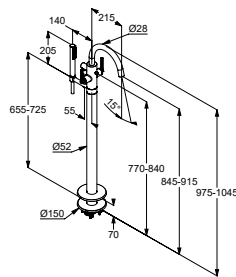

KLUDI-NOVA FONTE Puristic Bath- and shower mixer DN 15
installation for free standing bathtub
wing handles, metal
Soft-Start ceramic headpart 90°
flow regulator s-pointer M 24 x 1
flow rate 27 l/min at 3 bar
autom. diverter shower/bathtub
protected against back flow
KLUDI SUPARAFLEX SILVER-hose anti
twist
G 1/2 x G 1/2 x 1250 mm
hand shower KLUDI-NOVA FONTE

- Chrome **205900515**
- Matt Black **205903915**

Required Accessories:
KLUDI FLEXX.BOX
concealed unit DN 20

88088