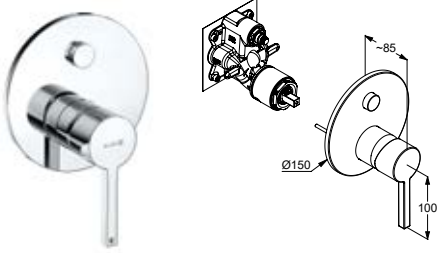

KLUDI-NOVA FONTE Puristic
concealed single lever bath and shower mixer
concealed valve with functional unit
solid lever wall fastening
ceramic cartridge with hot water limitation
flow rate 25 l/min at 3 bar
Shower flow rate 23 l/min at 3 bar
diverter shower/bathtub with PUSH & SWITCH Button
intrinsically safe against backflow according to DIN EN 1717

- Chrome
- Matt Black
- Matt White
- Brushed Gold
- Brushed Bronze
- Brushed Gunmetal
- Stainless Brushed Nickel
- Matt Dove
- Matt Light Dove
- Matt Teal Blue
- Matt Light Blue
- Matt Vermilion

207630515
207633915
207635315
20763N015
20763N115
20763N215
20763N515
20763O115
20763O215
20763O315
20763O415
20763O515

NEW

Required Accessories:
KLUDI SLIM.BOXX
concealed body DN 20

88022