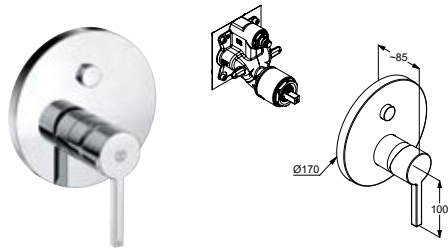

**Item No.**

**KLUDI-NOVA FONTE**  
**Puristic**  
**Concealed bath filler and shower**  
**Single lever mixer**  
 Fine construction set with functional unit  
 closed lever  
 Wall mounting  
 Ceramic cartridge with hot water limitation  
 Flow rate 25 l/min at 3 bar  
 automatic Conversion: shower/tub with PUSH & SWITCH pressure change  
 intrinsically safe against backflow according to DIN EN 1717