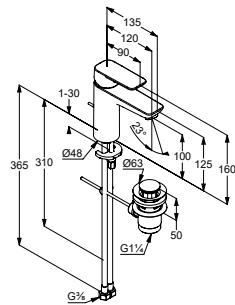

**KLUDI-PURE&STYLE
single lever basin mixer 100 DN 15**
single hole mounted
solid lever
EcoPlus centre position cold water
ceramic cartridge with hot water limitation
flow regulator M 24 x 1
flow rate 3,8 l/min at 3 bar
metal pop-up waste G 1 1/4
flexible hoses G 3/8
rapid installation set
spout height lower edge 100 mm

- Chrome
- Matt Black

**402930575WR4
402933975**