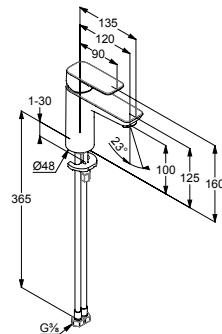

**KLUDI-PURE&STYLE
single lever basin mixer 100 DN 15**
single hole mounted
solid lever
ceramic cartridge with hot water limitation
flow regulator M 24 x 1
flow rate 5 l/min at 3 bar
without pop-up waste
flexible hoses G 3/8
rapid installation set
spout height lower edge 100 mm

- Chrome
- Matt Black

**402920575
402923975**