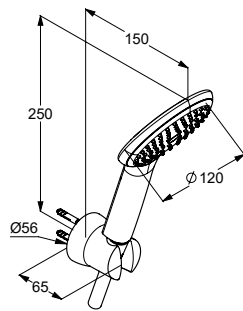

**KLUDI-FRESHLINE
bath shower set 1S**

wall fastening
KLUDI-FRESHLINE handshower RS 1S
with spray mode: volume
flow rate 23 l/min at 3 bar
quick and easy cleaning system
KLUDI SUPARAFLEX hose
G 1/2 x G 1/2 x 1250 mm
plastic-coated
with conical nuts
with screws and dowels

Chrome

6785005-00