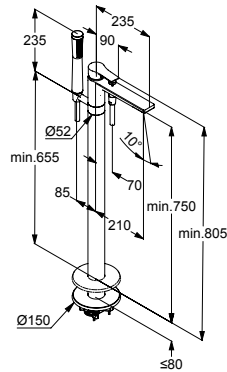

Product

Product description

**KLUDI-ZENTA SL
bath- and shower mixer DN 15**
installation for free standing bathtub
solid lever
ceramic cartridge with hot water limitation
flow regulator s-pointer M 24 x 1
flow rate 22 l/min at 3 bar
autom. diverter shower/bathtub
protected against back flow
KLUDI SUPARAFLEX SILVER-hose anti twist
G 1/2 x G 1/2 x 1250 mm
hand shower KLUDI-A-QA 3910005-00

Surface

Chrome

Item No.

485900565

Required Accessories:

KLUDI FLEXX.BOX
concealed unit DN 20

88088