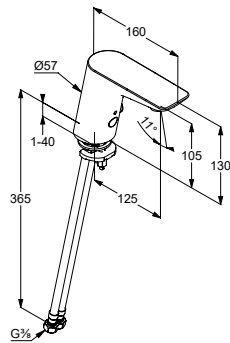

**KLUDI-BALANCE E
electronic controlled basin mixer DN 15**

single hole mounted
flow rate 5 l/min. at 3 bar
PCA cascade aerator M 24 x 1 with anti-theft device
magnet-cartridge unit with presetable temperature control handle
with optional hygienic flushing every 12 or 24 hours
optical object-detection
electronic unit with battery control device
6 V lithium battery CR-P2, anti theft
backflow preventer without pop-up waste
rapid installation set
flexible high pressure supply tubes G 3/8
with dirt catcher sieves
noise level I
protected against vandalism
spout height lower edge 105 mm

● Chrome
● white/Chrome

**5210005
5210091**