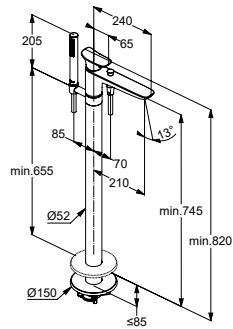

Product

Product description

Surface

Item No.

**KLUDI-AMBA
single lever bath- and shower mixer
DN 15**
installation for free standing bathtub
solid lever
ceramic cartridge with hot water limitation
flow class B/B
caché s-pointer-Laminar-flow-regulator M 24 x 1
autom. diverter shower/bathtub
protected against back flow
KLUDI SUPARAFLEX SILVER-hose anti twist
G 1/2 x G 1/2 x 1250 mm
with KLUDI FIZZ handshower 1S
6760005-00

Chrome

535900575

Required Accessories:
KLUDI FLEXX.BOX
concealed unit DN 20

88088