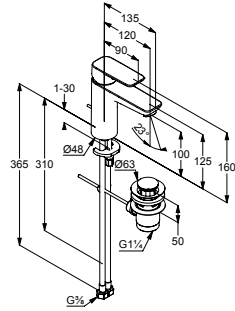

Product

Product description

Surface

Item No.

**KLUDI-PURE&STYLE
single lever basin mixer 100 DN 15**
single hole mounted
solid lever
ceramic cartridge with hot water limitation
flow regulator M 24 x 1
flow rate 5 l/min at 3 bar
metal pop-up waste G 1 1/4
flexible hoses G 3/8
rapid installation set
spout height lower edge 100 mm

- Chrome
- Matt Black

**402900575
402903975**