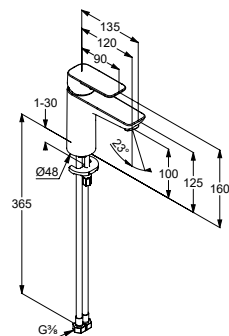

**KLUDI-PURE&STYLE
single lever basin mixer 100 DN 15**
single hole mounted
solid lever
EcoPlus centre position cold water
ceramic cartridge with hot water limitation
flow regulator M 24 x 1
flow rate 3,8 l/min at 3 bar
without pop-up waste
flexible hoses G 3/8
rapid installation set
spout height lower edge 100 mm

- Chrome
- Matt Black

**401980575WR4
401983975**