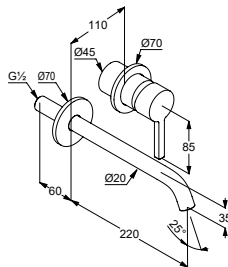

KLUDI-NOVA FONTE Pura
Concealed two hole wall mounted basin mixer
trim set
wing handle, metal
caché s-pointer-aerator M 18,5 x 1
flow rate 4,3 l/min at 3 bar
projection wall spout 180 mm

Required Accessories:
installation set DN 15
for concealed two hole wall mounted basin mixer **38242**

- Chrome
- Matt Black
- Matt White
- Brushed Gold
- Brushed Bronze
- Brushed Gunmetal
- Stainless Brushed Nickel
- Matt Dove
- Matt Light Dove
- Matt Teal Blue
- Matt Light Blue
- Matt Vermilion

202450515
202453915
202455315
20245N015
20245N115
20245N215
20245N515
20245O115
20245O215
20245O315
20245O415
20245O515