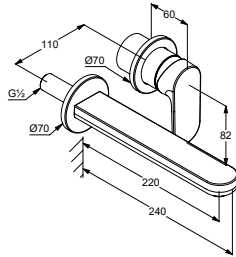

Product

Washbasin

Product description

KLUDI-LOUVA
concealed single lever basin mixer DN 15
wall mounted basin mixer
concealed 2-hole basin mixer
single lever mixer
trim set without pre-installation set
pre installation set KLUDI Ref: 38242
in-wall-installation
vertical wall mounted
solid lever, metal
aerator, S-Pointer M18,5 PCA
flow rate at 3 bar 5 l/min.
fixed spout

Surface

- Chrome
- Matt Black
- Matt White

Item No.

242450575
242453975
242455375