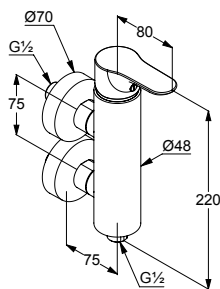

KLUDI-OBJEKTA
single lever shower mixer DN 15
vertical bath/ shower mixer
solid lever
wall fastening
ceramic cartridge with hot water limitation
flow class B
shower outlet G 1/2
protected against back flow
s-connections G 1/2 x G 3/4
distance from center to center 75 mm

Chrome

366510575