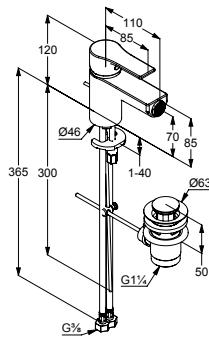

**KLUDI-ZENTA SL  
single lever bidet mixer DN 15**

solid lever  
single hole mounted  
ceramic cartridge with hot water limitation  
s-pointer eco-aerator M 24 x 1  
flow rate 6 l/min at 3 bar  
metal pop-up waste G 1 1/4  
rapid installation set  
flexible hoses G 3/8  
spout height lower edge 70 mm