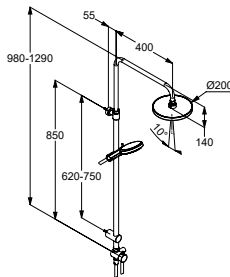

**KLUDI-DIVE
Dual Shower System DN 15**
wall fastening
with horizontally and vertically adjustable tube
horizontal and vertical adjustable slider
with ceramic shut-off valve as rotary valve 90°/90°
shower outlet G 1/2
hand shower rotary valve
shower outlet
head shower rotary valve
shower hose G 1/2 x G 1/2 x 1600 mm plastic-coated with conical nuts
hand shower DIVE X 3S with three spray patterns: Body/Hair/Skin with push-button switch
quick and easy cleaning system
head shower DN 15
Ø 250 mm
with one spray mode
quick and easy cleaning system
connection G 1/2 with ball joint
dirt cleaner sieve

- Chrome

6908005-00