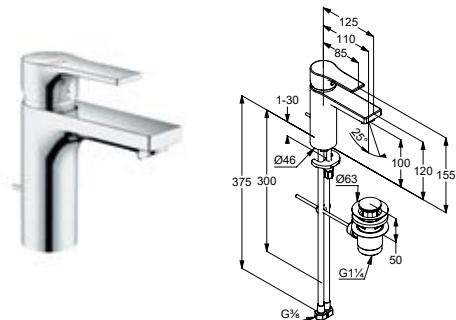

KLUDI-ZENTA SL
single lever basin mixer 100 DN 15
single hole mounted
solid lever
EcoPlus centre position cold water
ceramic cartridge with hot water limitation
flow regulator M 24 x 1
flow rate 3,8 l/min at 3 bar
metal pop-up waste G 1 1/4
rapid installation set
flexible hoses G 3/8
spout height lower edge 100 mm

1. Chrome
   - Matt Black

482930565WR4
482933965