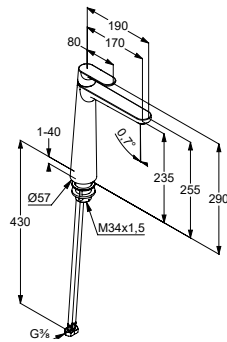

**Surface**

- Chrome
- Matt Black
- Matt White

**Item No.**

**242450575**  
**242453975**  
**242455375**

**KLUDI-LOUVA**  
**single lever basin mixer, 240 mm for washbowls DN 15**  
single lever mixer  
stand assembly  
1-hole mounted  
solid lever, metal  
aerator, S-Pointer M18,5 PCA  
ceramic cartridge  
flow rate at 3 bar 5 l/min.  
fixed spout  
flexible hoses G3/8 DVGW approved  
shank-fixing  
without pop up waste