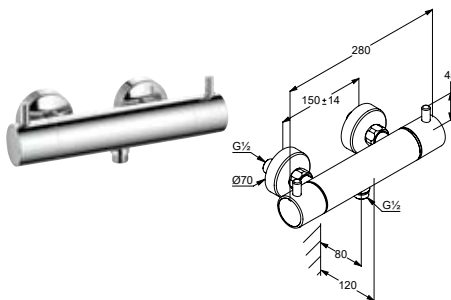

**KLUDI-BOZZ
thermostatic shower mixer DN 15**
wall fastening
temperature control handle with hot water
safety
device 38° C
With optional temperature limit stop at
43° C
with shut-off valve
flow rate 22 l/min at 3 bar
protected against back flow
shower outlet G 1/2
s-connections G 1/2 x G 3/4
dirt catcher sieves
P-IX 8049/IB

- Chrome **352030538**
- Matt Black **352033938**
- Matt White **352035338**
- Brushed Gold **35203N038**
- Stainless Brushed Nickel* **35203N538**