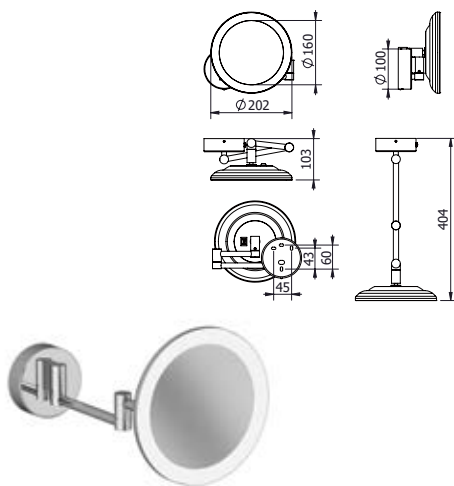

KLUDI-VELA R
LED cosmetic mirror
LED cosmetic mirror
wall mounted
material: mirror glass
material frame: metal
mirror one-sided
swiveled on a double-jointed arm
2 changeable color temperature
3000K oder 5700K
switch on the back
3 x magnification
lighting LED 4,5W
input voltage:200 - 240 V / AC 50-60 Hz
output voltage: 12V - DC
degree of protection: IP44
connection: direct
CE checked
protection class 1
Energy efficiency class E
concealed fastening
with fixing material

- Chrome **5899505W**
- Matt Black **5899539W**
- Matt White **5899553W**
- Brushed Gold **58995N0W**
- Brushed Bronze **58995N1W**
- Brushed Gunmetal **58995N2W**
- Stainless Brushed Nickel **58995N5W**