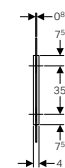

→ **115.211.CD.1**

Grey

Material: Glass