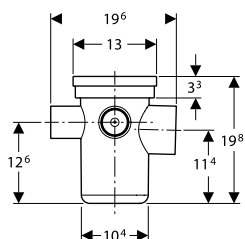

GEBERIT FLOOR COLLECTOR DRAIN

Floor Collector Drain

→ **388.001.00.1**

Outlet: 75mm, H198mm

Material: PE-HD

→ **388.007.00.1**

Outlet: 75mm, H150mm

Material: PE-HD