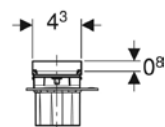

CleanLine Tile-bearing

Customised surface
Material: Stainless steel brushed

→ **154.455.00.1**