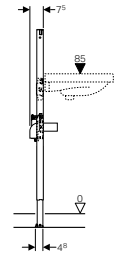

ACCESSORIES FOR SENSOR TAP & MIXER

Duofix Element for Washbasin

For Deck-mounted tap

→ **111.553.00.1**
Height: 112cm
Deck-mounted tap
With concealed function box