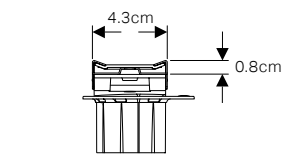

Plate: Black chrome, brushed
Material: Stainless steel

NEW

→ **154.447.QC.1**
Length: 30 - 130cm

CleanLine20

Polished, brushed metal
Material: Stainless steel

→ **154.450.KS.1**
Length: 30 - 90cm

→ **154.451.KS.1**
Length: 30 - 130cm