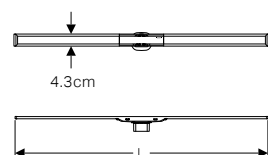

→ **154.440.QC.1**
Length: 30 - 90cm

→ **154.441.QC.1**
Length: 30 - 130cm

CleanLine60

Polished, brushed metal
Material: Stainless steel

→ **154.456.KS.1**
Length: 30 - 90cm

→ **154.457.KS.1**
Length: 30 - 130cm