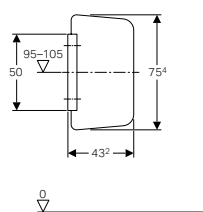

→ **115.211.TD.1**

White alpine

Material: Glass