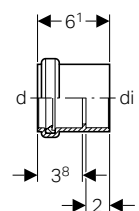

Adapter to PVC

→ **154.297.00.1**

Size: D40

Material: PE

→ **154.298.00.1**

Size: D50

Material: PE