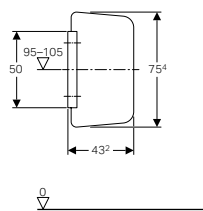

→ **115.211.CD.1**

Grey

Material: Glass