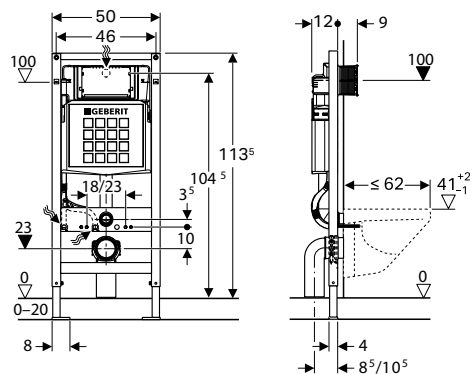

↑

Introducing the first concealed cistern in 1964

↑

Current state of modern technology

GEBERIT SIGMA CONCEALED CISTERNS

Sigma Duofix

Thickness: 120mm
Height: 1,135mm

- **224.214.00.1** 6/3L (HK Project)
- **224.217.00.1** 6/3L
- **224.224.00.1** 4.5/3L

Thickness: 120mm
Height: 1,170mm

- **224.229.00.1** 4.5/3L (ID)

Sigma Concealed Cistern

Thickness: 120mm
Height: 1,080mm

- **224.320.00.1** 6/3L (HK Project)
- **224.326.00.1** 4.5/3L

GEBERIT SIGMA ACTUATOR PLATES