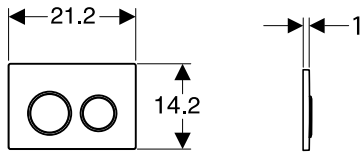

Kappa21

Flush technology:
dual flush

→ **115.240.KH.1**
Plate: Bright chrome
Buttons: Bright chrome
Ring: Matt chrome
Material: Plastic

→ **115.240.KJ.1**
Plate: White
Buttons: White
Ring: Bright chrome
Material: Plastic

→ **115.240.KK.1**
Plate: White
Buttons: White
Ring: Gold-plated
Material: Plastic

→ **115.240.KL.1**
Plate: White
Buttons: Matt chrome
Ring: Matt chrome
Material: Plastic

→ **115.240.KM.1**
Plate: Black
Buttons: Black
Ring: Bright chrome
Material: Plastic

→ **115.240.KN.1**
Plate: Matt chrome
Buttons: Matt chrome
Ring: Bright chrome
Material: Plastic