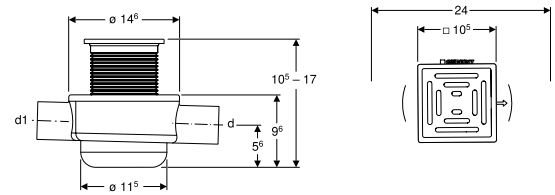

GEBERIT FLOOR DRAINS

Floor Drain

→ **154.050.00.1**
Floor construction height from 90mm

→ **154.052.00.1**
Floor construction height from 65mm

→ **154.053.00.1**
Cross-floor installation

GEBERIT FLOOR DRAIN AQUOREA

Floor Drain Aquorea

Slotted Grating, Rear Inlet

→ **388.011.00.1**
Material: PE-HD

Slotted Grating

→ **388.012.00.1**
Material: PE-HD

Hole Grating

→ **388.013.00.1**
Material: PE-HD

→ ODOUR-FREE WITHOUT WATER REFILL

Up to 5 months of odour-free protection thanks to the special design and patented silicone membrane. The Geberit floor drain Aquorea also offers easy maintenance, installation and a big flow rate.