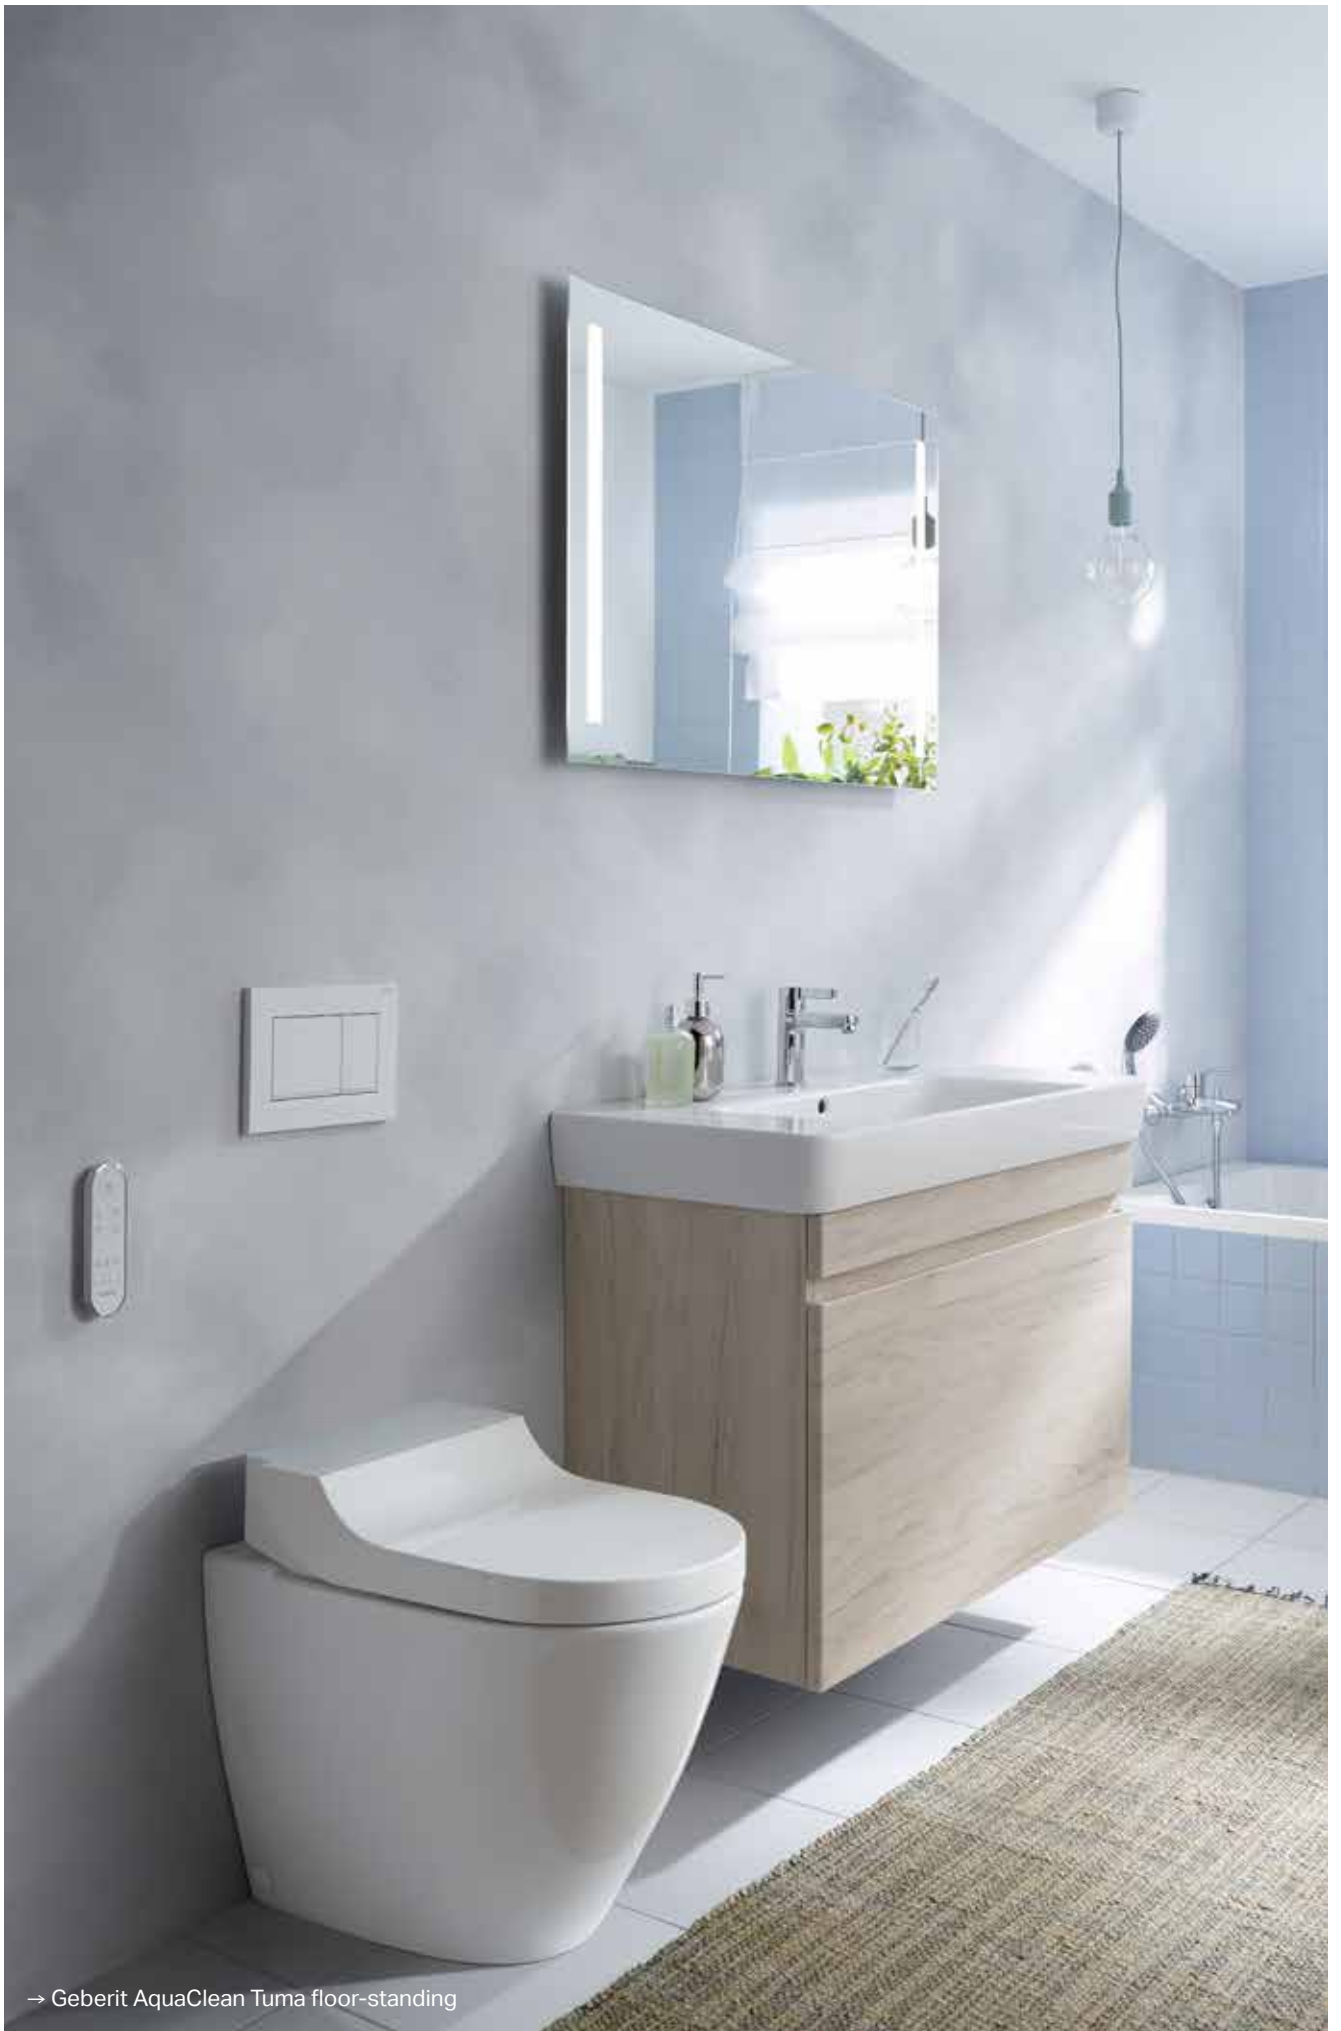

Geberit AquaClean Wall Mounted Control Panel

- **147.038.SI.1** White glass
- **147.038.SJ.1** Black glass

GEBERIT AQUACLEAN TUMA FEATURES:

↑
WHIRLSPRAY SHOWER TECHNOLOGY
 The AquaClean Tuma ensures a cleaning that is particularly convenient while at the same time saving water, thanks to the patented WhirlSpray shower technology.

↑
RIMFREE WC CERAMIC APPLIANCE
 With the Rimfree WC ceramic appliance, the Aquaclean Tuma offers modern standards for hygiene and easy care.

→ Geberit AquaClean Tuma floor-standing

GEBERIT AQUACLEAN MODEL OVERVIEW