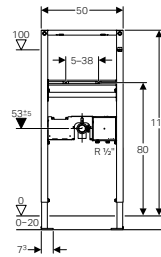

ACCESSORIES FOR SENSOR TAP & MIXER

Duofix Element for Washbasin

For Deck-mounted tap

→ **111.553.00.1**
Height: 112cm
Deck-mounted tap
With concealed function box