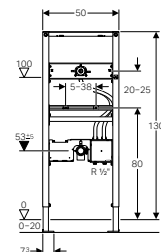

For Wall-mounted tap

→ **111.560.00.1**
Height: 130cm
Wall-mounted tap
With concealed function box