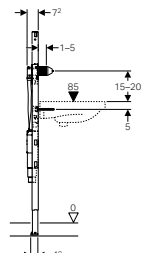

→ **111.562.00.1**
Height: 130cm
Wall-mounted tap
With concealed function box and
concealed trap