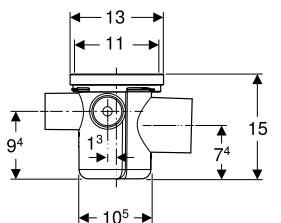

→ **388.008.00.1**

Outlet: 75mm, H150mm

Material: PE-HD

For cross-floor installation