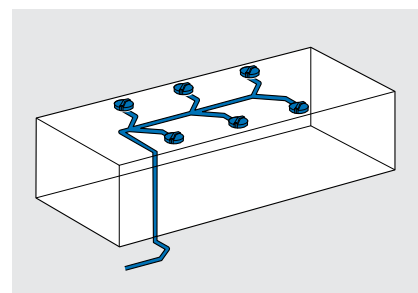

↑
Geberit Pluvia syphonic roof drainage system

10 GOOD REASONS TO GO FOR GEBERIT PLUVIA

- Wide range of applications
- Space-saving
- Less downpipes
- Cost-saving installation
- Less work on-site
- Functions as a syphonic system
- Large areas can be drained through a single discharge stack
- Small pipe diameter
- Less underground pipes, less manholes
- Outlets for all roof types