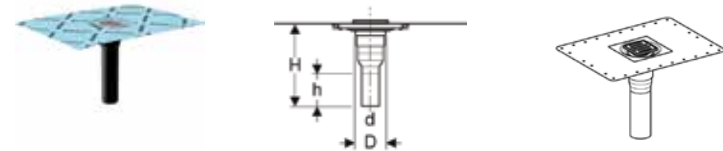

Material: Stainless steel

GEBERIT FLOOR DRAINS

Floor Drain

→ **154.050.00.1**
Floor construction height from 90mm

→ **154.052.00.1**
Floor construction height from 65mm

→ **154.053.00.1**
Cross-floor installation