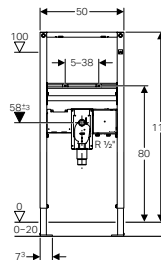

→ **111.563.00.1**
Height: 112cm
Deck-mounted tap
With concealed function box and
concealed trap