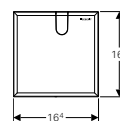

Cover Plate

→ **116.425.11.1**
White alpine
For concealed function box