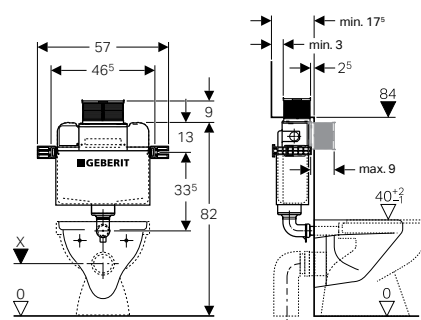

Kappa Concealed Cistern

Thickness: 150mm
Height: 820mm

- → **224.360.00.1** 6/3L (HK Project)
- → **224.364.00.1** 4.5/3L (SG)