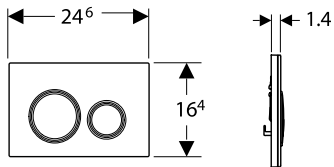

GEBERIT SIGMA ACTUATOR PLATES

Sigma21

Flush technology:
dual flush