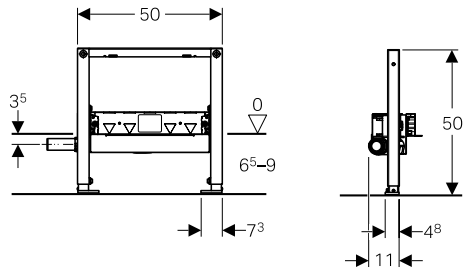

GEBERIT WALL DRAIN

Duofix Wall Drain, Half Frame

DESIGN PLUS
powered by: SH

→ **111.591.00.1**
Discharge outlet: 50mm

→ **111.593.00.1**
Discharge outlet: 40mm

Wall Drain Cover

→ **154.335.11.1**
White
Material: Plastic