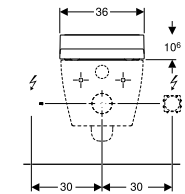

GEBERIT AQUACLEAN SHOWER TOILETS

Geberit AquaClean Tuma

AquaClean Tuma, Wall-hung

- → **146.294.11.1** Comfort, White alpine
- → **146.294.SI.1** Comfort, White glass
- → **146.294.SJ.1** Comfort, Black glass
- → **146.294.FW.1** Comfort, Stainless steel brushed
- → **146.094.11.1** Classic, White alpine