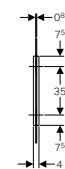

→ **115.211.TF.1**

Umber

Material: Glass