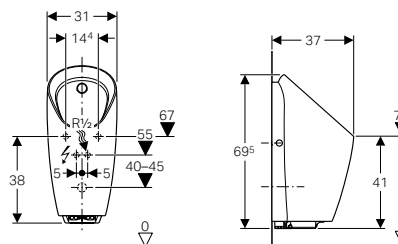

TAP DANCE:

- Easy maintenance
- Water saving
- Very hygienic
- Vandal-proof
- For mains or battery operation

GEBERIT URINAL

Preda Urinal

With Integrated Sensor

→ **116.072.00.1**
White alpine

Without Integrated Sensor