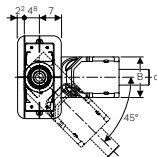

→ **154.150.00.1**

Outlet diameter: 50mm

→ **154.151.00.1**

Outlet diameter: 56mm

for screed height at inlet 65–90mm

→ **154.152.00.1**

Outlet diameter: 40mm

Without waste trap