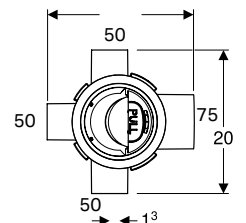

→ **388.008.00.1**

Outlet: 75mm, H150mm

Material: PE-HD

For cross-floor installation