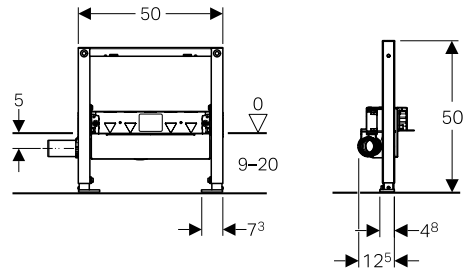

GEBERIT WALL DRAIN

Duofix Wall Drain, Half Frame

DESIGN PLUS
powered by: SH

→ **111.591.00.1**
Discharge outlet: 50mm

→ **111.593.00.1**
Discharge outlet: 40mm