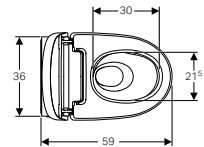

reddot design award
winner 2015

DESIGN PLUS
powered by: LSH