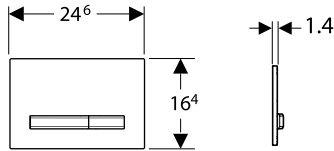

GEBERIT SIGMA ACTUATOR PLATES

Sigma50

Flush technology:
dual flush

→ **115.670.00.2**
Plate: Customisable
Buttons: Red gold,
Easy-to-clean coated
Material: Die-cast zinc