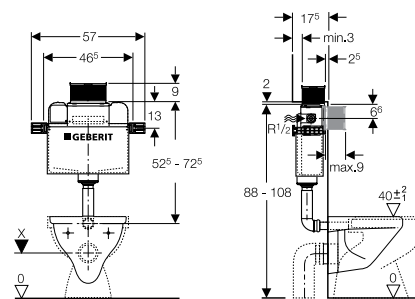

- **224.360.00.1** 6/3L (HK Project)
- **224.364.00.1** 4.5/3L (SG)

Thickness: 150mm
Height: 880 - 1,080mm

- **224.361.00.1** 4.5/3L (MY / ID / SG)

GEBERIT KAPPA ACTUATOR PLATES

Kappa50

Flush technology:
dual flush