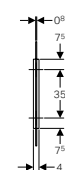

→ **115.211.TD.1**

White alpine

Material: Glass