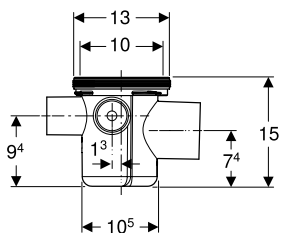

GEBERIT FLOOR COLLECTOR DRAIN

Floor Collector Drain

→ **388.001.00.1**

Outlet: 75mm, H198mm

Material: PE-HD

→ **388.007.00.1**

Outlet: 75mm, H150mm

Material: PE-HD

→ **388.008.00.1**

Outlet: 75mm, H150mm

Material: PE-HD

For cross-floor installation

Grating for Floor Collector Drain

→ **388.009.00.1**

Outlet: 75mm, H150mm

Material: PE-HD

For cross-floor installation

Adapter to PVC

→ **154.297.00.1**

Size: D40

Material: PE

→ **154.298.00.1**

Size: D50

Material: PE