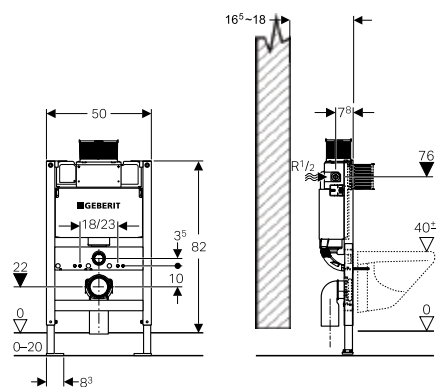

GEBERIT KAPPA CONCEALED CISTERNS

Kappa Duofix

Thickness: 150mm
Height: 820mm

- **224.158.00.1** 6/3L (HK Project)
- **224.178.00.1** 4/3L (SG)
- **224.175.00.1** 4.5/3L

Kappa Concealed Cistern

Thickness: 150mm
Height: 820mm