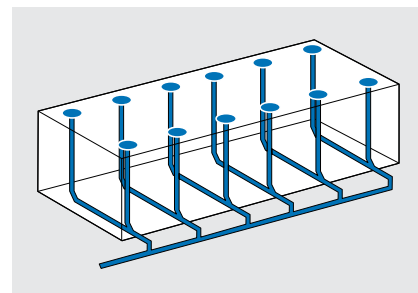

↑
Conventional roof drainage system