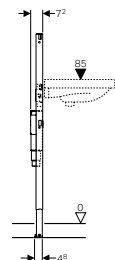

→ **111.563.00.1**
Height: 112cm
Deck-mounted tap
With concealed function box and
concealed trap