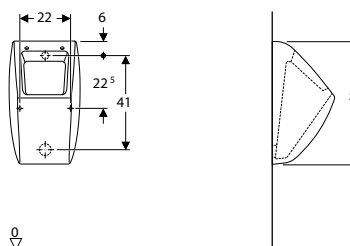

Pareo Urinal

→ **236100000**
White