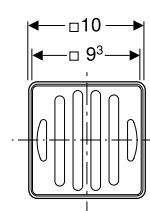

Grating for Floor Collector Drain

→ **388.009.00.1**

Outlet: 75mm, H150mm

Material: PE-HD

For cross-floor installation