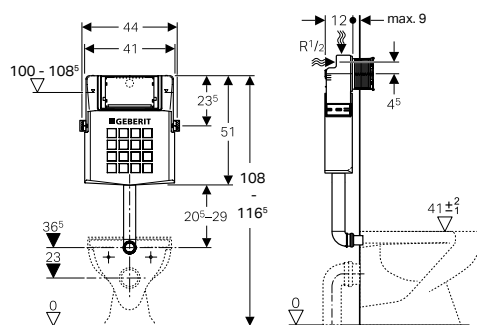

Thickness: 120mm
Height: 1,170mm

- **224.229.00.1** 4.5/3L (ID)

Sigma Concealed Cistern

Thickness: 120mm
Height: 1,080mm

- **224.320.00.1** 6/3L (HK Project)
- **224.326.00.1** 4.5/3L

GEBERIT SIGMA ACTUATOR PLATES