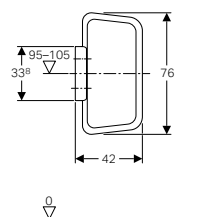

→ **115.202.11.1**

White alpine

Material: Plastic