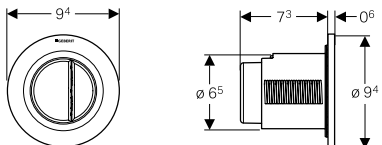

→ **116.055.JQ.1**
Plate: Matt chrome-coated,
Easy-to-clean coated
Ring: Polished
Material: Plastic

Pneumatic Type 01

Flush technology:
dual flush

→ **116.042.11.1**
Collar: White alpine
Buttons: White alpine
Material: Plastic