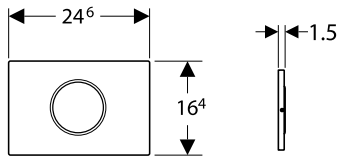

GEBERIT SIGMA ACTUATOR PLATES

Sigma10

Flush technology:
dual flush, infrared

→ **115.907.KH.6** (mains)
→ **115.908.KH.6** (battery)
Plate: Bright chrome
Ring: Matt chrome
Material: Plastic

→ **115.907.KK.6** (mains)
→ **115.908.KK.6** (battery)
Plate: White
Ring: Gold-plated
Material: Plastic

→ **115.907.KM.6** (mains)
→ **115.908.KM.6** (battery)
Plate: Black
Ring: Bright chrome
Material: Plastic

→ **115.907.KL.6** (mains)
→ **115.908.KL.6** (battery)
Plate: White
Ring: Matt chrome
Material: Plastic

→ **115.907.JQ.6** (mains)
→ **115.908.JQ.6** (battery)
Plate: Matt chrome
Ring: Bright chrome
Material: Plastic

→ **115.907.KJ.6** (mains)
→ **115.908.KJ.6** (battery)
Plate: White
Ring: Bright chrome
Material: Plastic

→ **115.907.SN.6** (mains)
→ **115.908.SN.6** (battery)
Plate: Stainless steel brushed
Ring: Polished
Material: Stainless steel

With manual flush
→ **115.890.SN.6** (mains)
→ **115.891.SN.6** (battery)
Plate: Stainless steel brushed
Ring: Polished
Material: Stainless steel

NEW

→ **115.890.16.6** (mains)
→ **115.891.16.6** (battery)
Plate: Black matt,
Easy-to-clean coated
Ring: Black
Material: Stainless steel

NEW

→ **115.890.DW.6** (mains)
→ **115.891.DW.6** (battery)
Plate: Jet black
Ring: Black matt
Material: Stainless steel

NEW

→ **115.906.16.6** (mains)
→ **115.907.16.6** (battery)
Plate: Black matt
Ring: Black matt,
Easy-to-clean coated
Material: Stainless steel

NEW

→ **115.907.DW.6** (mains)
→ **115.906.DW.6** (battery)
Plate: Jet black,
Ring: Black matt
Material: Stainless steel

NEW

→ **115.909.16.6** (mains)
→ **115.908.16.6** (battery)
Plate: Black matt,
Easy-to-clean coated
Ring: Black
Material: Stainless steel

* Installation set required for
mains operation plates -
→ Art no: 115.861.00.6

Extension cable -
→ Art no: 244.094.00.1