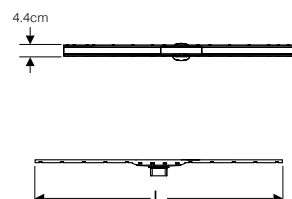

→ **154.440.QC.1**
Length: 30 - 90cm

→ **154.441.QC.1**
Length: 30 - 130cm

CleanLine60

Polished, brushed metal
Material: Stainless steel

→ **154.456.KS.1**
Length: 30 - 90cm

→ **154.457.KS.1**
Length: 30 - 130cm