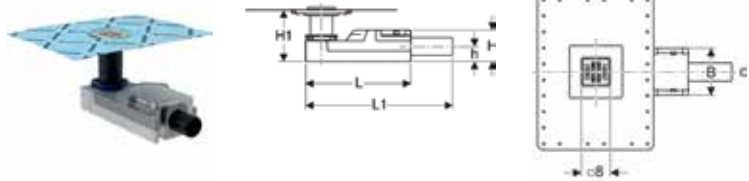

GEBERIT FLOOR DRAINS

Floor Drain

→ **154.050.00.1**
Floor construction height from 90mm

→ **154.052.00.1**
Floor construction height from 65mm

→ **154.053.00.1**
Cross-floor installation