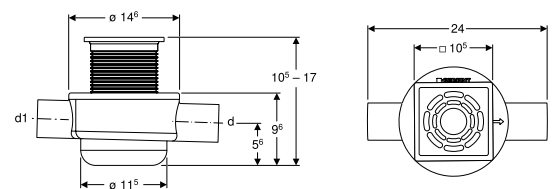

Hole Grating

→ **388.013.00.1**
Material: PE-HD

→ ODOUR-FREE WITHOUT WATER REFILL

Up to 5 months of odour-free protection thanks to the special design and patented silicone membrane. The Geberit floor drain Aquorea also offers easy maintenance, installation and a big flow rate.