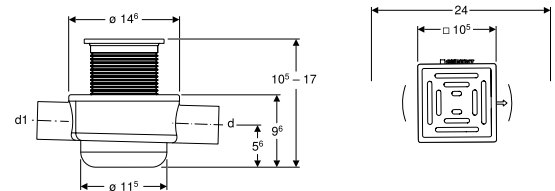

Slotted Grating

→ **388.012.00.1**
Material: PE-HD