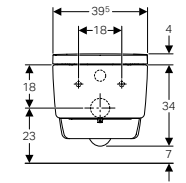

reddot design award
winner 2015

DESIGN PLUS
powered by: LSH