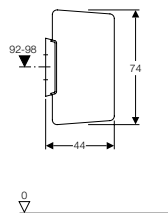

GEBERIT URINAL DIVISION PANEL

Urinal Division Panel

→ **115.201.11.1**

White alpine

Material: Plastic