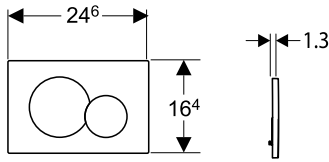

GEBERIT SIGMA ACTUATOR PLATES

Sigma01

Flush technology:
dual flush