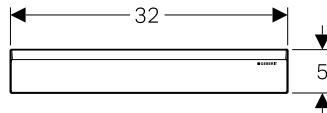

GEBERIT WALL DRAIN

Duofix Wall Drain, Half Frame

DESIGN PLUS
powered by: SH

→ **111.591.00.1**
Discharge outlet: 50mm

→ **111.593.00.1**
Discharge outlet: 40mm

Wall Drain Cover

→ **154.335.11.1**
White
Material: Plastic