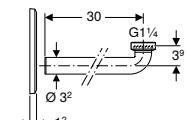

→ **116.426.11.1**
White alpine
For concealed function box and
concealed trap