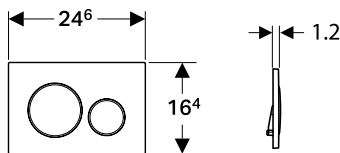

Sigma20

Flush technology:
dual flush

→ **115.882.KK.1**
Plate & Buttons: White
Ring: Gold
Material: Plastic

→ **115.882.KH.1**
Plate & Buttons: Bright chrome
Ring: Matt chrome
Material: Plastic

→ **115.882.KM.1**
Plate & Buttons: Black
Ring: Bright chrome
Material: Plastic

→ **115.882.KJ.1**
Plate & Buttons: White
Ring: Bright chrome
Material: Plastic

→ **115.882.DW.1**
Plate & Buttons: Black
Ring: Matt black
Material: Plastic,
Easy-to-clean coated

→ **115.882.01.1**
Plate & Buttons: Matt white
Ring: White
Material: Plastic,
Easy-to-clean coated

→ **115.882.16.1**
Plate & Buttons: Matt black
Ring: Black
Material: Plastic,
Easy-to-clean coated

→ **115.882.JT.1**
Plate & Buttons: Matt white
Ring: Bright chrome
Material: Plastic,
Easy-to-clean coated

→ **115.882.11.1**
Plate & Buttons: White
Ring: Matt white
Material: Plastic,
Easy-to-clean coated

→ **115.882.14.1**
Plate & Buttons: Matt black
Ring: Bright chrome
Material: Plastic,
Easy-to-clean coated

→ **115.882.JQ.1**
Plate & Buttons: Matt chrome
Ring: Bright chrome
Material: Plastic,
Easy-to-clean coated

→ **115.882.SN.1**
Plate & Buttons: Stainless
steel brushed
Ring: Polished
Material: Stainless steel
brushed, Easy-to-clean
coated

→ **115.889.SN.1** (lockable)
Plate & Buttons: Stainless
steel brushed
Ring: Polished
Material: Stainless steel
brushed, Easy-to-clean
coated