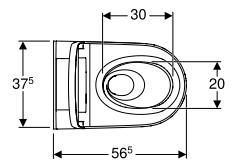

reddot design award
winner 2019