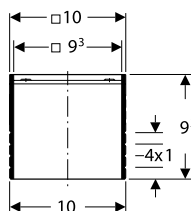

Grating for Floor Collector Drain

→ **388.009.00.1**

Outlet: 75mm, H150mm

Material: PE-HD

For cross-floor installation