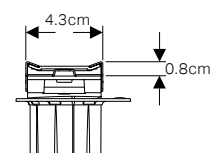

→ **154.440.QC.1**
Length: 30 - 90cm

→ **154.441.QC.1**
Length: 30 - 130cm

CleanLine60

Polished, brushed metal
Material: Stainless steel

→ **154.456.KS.1**
Length: 30 - 90cm

→ **154.457.KS.1**
Length: 30 - 130cm