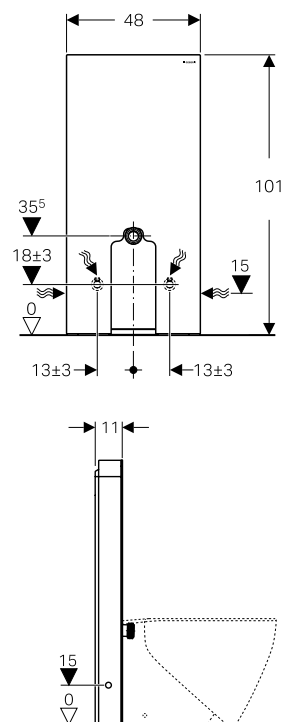

GEBERIT MONOLITH PURO

Geberit Monolith Puro

White

→ **131.174.SF.1**
6L/3L (SEA)

→ **131.172.SF.1**
4.5L/3L (SG)

Black

→ **131.174.SG.1**
6L/3L (SEA)

→ **131.172.SG.1**
4.5L/3L (SG)