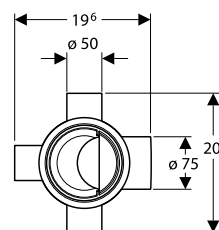

GEBERIT FLOOR COLLECTOR DRAIN

Floor Collector Drain

→ **388.001.00.1**

Outlet: 75mm, H198mm

Material: PE-HD