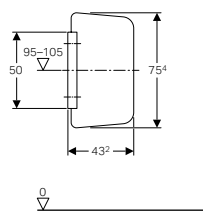

→ **115.211.TF.1**

Umber

Material: Glass