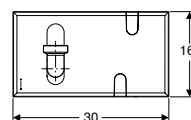

→ **116.426.11.1**
White alpine
For concealed function box and
concealed trap