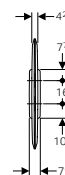

→ **115.202.11.1**

White alpine

Material: Plastic