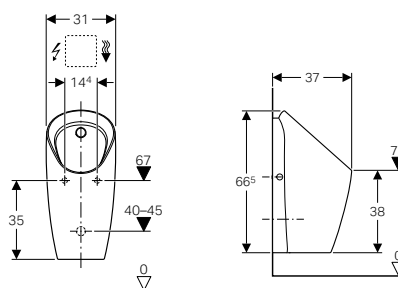

Without Integrated Sensor

→ **116.070.00.1**
White alpine