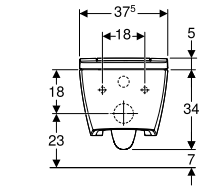

reddot design award
winner 2019