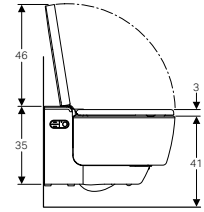

GEBERIT AQUACLEAN SHOWER TOILETS

Geberit AquaClean Mera

- → **146.214.11.1** Comfort, White alpine
- → **146.214.21.1** Comfort, Bright-chrome plated
- → **146.204.11.1** Classic, White alpine
- → **146.204.21.1** Classic, Bright-chrome plated