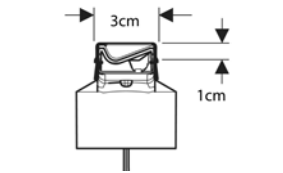

NEW

→ **154.446.KS.1**
Length: 30 - 90cm

Plate: Black chrome, brushed
Material: Stainless steel

NEW

→ **154.446.QC.1**
Length: 30 - 90cm

Plate: Stainless steel, brushed
Material: Stainless steel

NEW

→ **154.447.KS.1**
Length: 30 - 130cm