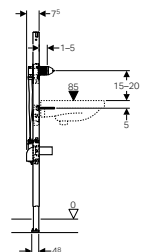

For Wall-mounted tap

→ **111.560.00.1**
Height: 130cm
Wall-mounted tap
With concealed function box