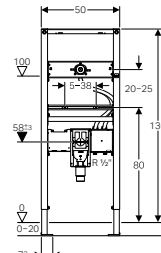

→ **111.562.00.1**
Height: 130cm
Wall-mounted tap
With concealed function box and
concealed trap