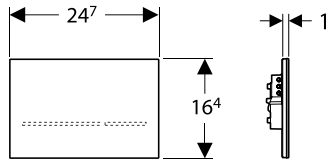

GEBERIT SIGMA ACTUATOR PLATES

Sigma80

Flush technology:
dual flush, infrared

* Installation set required -
→ Art no: 115.861.00.6
Extension cable -
→ Art no: 244.094.00.1