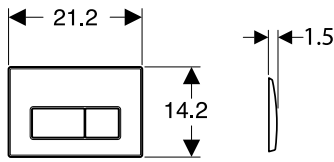

- **224.360.00.1** 6/3L (HK Project)
- **224.364.00.1** 4.5/3L (SG)

Thickness: 150mm
Height: 880 - 1,080mm

- **224.361.00.1** 4.5/3L (MY / ID / SG)

GEBERIT KAPPA ACTUATOR PLATES

Kappa50

Flush technology:
dual flush