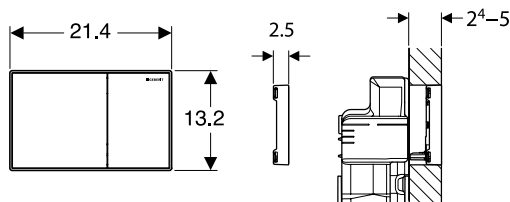

Sigma60

Flush technology:
dual flush

* Installation set required -
→ Art no: 244.094.00.1

* Brushed chrome cover frame:
→ Art no: 115.641.GH.1 (Easy-to-clean)
→ Art no: 115.641.21.1