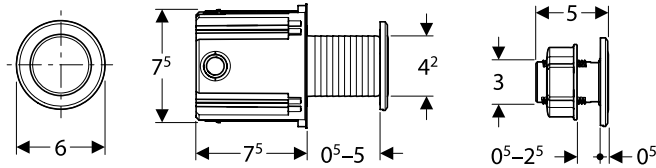

Type 10 IR sensor

Flush technology:
dual flush, infrared

NEW

→ **115.936.14.6**
Plate: Black matt
Material: Brass
Main operated

NEW

→ **115.937.14.6**
Plate: Black matt
Material: Brass
Main operated

NEW

→ **115.936.SN.6**
Plate: Brushed
Material: Stainless steel
Main operated