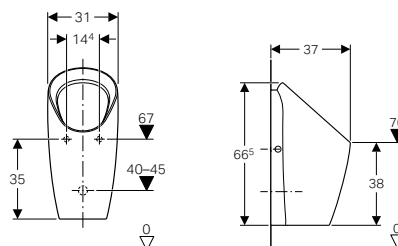

Waterless

→ **116.071.00.1**
White alpine