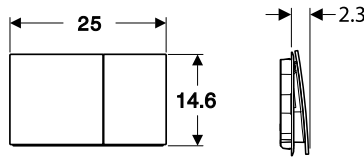

Sigma70

Flush technology:
dual flush

* Bright chrome cover frame
→ Art no: 115.623.21.1

* Black chrome cover frame
→ Art no: 115.623.QC.1