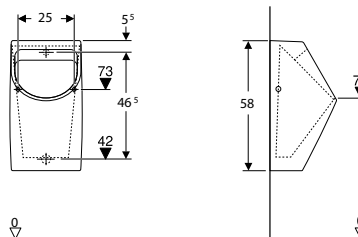

Smyle Urinal

→ **500.254.01.1**
White