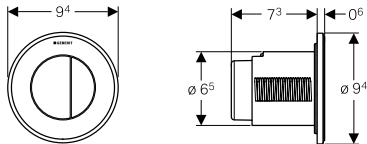

Pneumatic Type 10

Flush technology:
dual flush

→ **116.055.KH.1**
Collar & Buttons:
Bright chrome
Ring: Matt chrome
Material: Plastic

→ **116.055.KJ.1**
Collar & Buttons: White
Ring: Bright chrome
Material: Plastic

→ **116.055.KK.1**
Collar & Buttons: White
Ring: Gold
Material: Plastic

→ **116.055.KM.1**
Collar & Buttons: Black
Ring: Bright chrome
Material: Plastic

→ **116.055.16.1**
Plate: Black matt-coated,
Easy-to-clean coated
Material: Plastic

→ **116.055.DW.1**
Plate: Black
Ring: Matt black
Material: Plastic

→ **116.055.JQ.1**
Plate: Matt chrome-coated,
Easy-to-clean coated
Ring: Polished
Material: Plastic