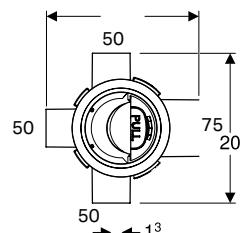

GEBERIT FLOOR COLLECTOR DRAIN

Floor Collector Drain

→ **388.001.00.1**

Outlet: 75mm, H198mm

Material: PE-HD

→ **388.007.00.1**

Outlet: 75mm, H150mm

Material: PE-HD

→ **388.008.00.1**

Outlet: 75mm, H150mm

Material: PE-HD

For cross-floor installation

Grating for Floor Collector Drain

→ **388.009.00.1**

Outlet: 75mm, H150mm

Material: PE-HD

For cross-floor installation

Adapter to PVC

→ **154.297.00.1**

Size: D40

Material: PE

→ **154.298.00.1**

Size: D50

Material: PE