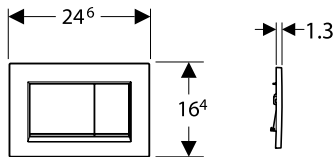

GEBERIT SIGMA ACTUATOR PLATES

Sigma30

Flush technology:
dual flush

→ **115.883.01.1**
Plate & Buttons: Matt white
Stripes: White
Material: Plastic,
Easy-to-clean coated

→ **115.883.16.1**
Plate & Buttons: Matt black
Stripes: Black
Material: Plastic,
Easy-to-clean coated

→ **115.883.JT.1**
Plate & Buttons: Matt white
Stripes: Bright chrome
Material: Plastic,
Easy-to-clean coated

→ **115.883.11.1**
Plate & Buttons: White
Stripes: Matt white
Material: Plastic,
Easy-to-clean coated

→ **115.883.14.1**
Plate & Buttons: Matt black
Stripes: Bright chrome
Material: Plastic,
Easy-to-clean coated

→ **115.883.DW.1**
Plate & Buttons: Black
Stripes: Matt Black
Material: Plastic,
Easy-to-clean coated

→ **115.883.JQ.1**
Plate & Buttons: Matt chrome
Stripes: Bright chrome
Material: Plastic,
Easy-to-clean coated

→ **115.883.KH.1**
Plate & Buttons: Bright chrome
Stripes: Matt chrome
Material: Plastic

→ **115.883.KK.1**
Plate & Buttons: White
Stripes: Gold
Material: Plastic

→ **115.883.KJ.1**
Plate & Buttons: White
Stripes: Bright chrome
Material: Plastic

→ **115.883.KM.1**
Plate & Buttons: Black
Stripes: Bright chrome
Material: Plastic