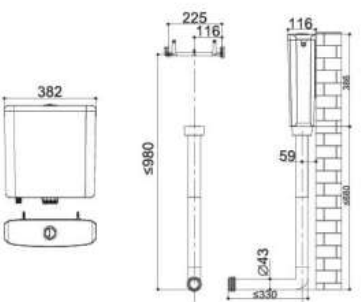

G21017

A243220 Cable Dual Push Button
Optional front left and right button installation
Optional side inlet

	LxWxH	Gross weight	Net weight
Master carton SPCS	760x410x395mm	14.5kg	13.0kg
Inner Box	395x145x373mm	2.6kg	2.2kg

G21038

Features

- The two sides arc surface shrinkage molding, heightening and widening design is more fashion
- Patent appearance
- Patent opening structure
- Tank flush volume: 8/4.5L、7/4L、6/3L

G21038

	LxWxH	Gross weight	Net weight
Master carton 5PCS	685x410x470mm	15.0kg	13.5kg
Inner Box	395x130x450mm	2.8kg	2.4kg

G21039

Features

- The rounded corners is exquisite and exquisite.
- Patent appearance
- Patent opening structure
- Flushing volume: 7/4L、6/3L

G21039

	LxWxH	Gross weight	Net weight
Master carton 5PCS	685x395x460mm	14.5kg	13.0kg
Inner Box	380x130x440mm	2.6Kg	2.2Kg