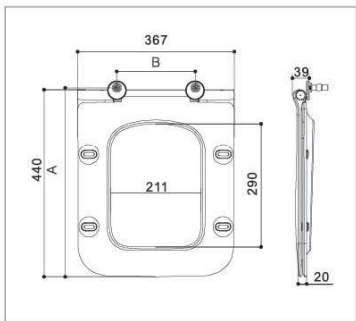

B6116 B6120

NEW!

B6116

■ Round ■ Slow down

B6120

■ Square ■ Slow down

Item	Hinges available	Bolts available	Installation method	Slow down	A	B
B6116		B020580	One-button locker	Available	398-448	100-200
		B020581	One-button locker	Available	388-458	80-220
B6120		B020604	One-button locker	Available	401-451	130-230