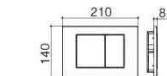

G3005008
Finish: Shining chrome, matte chrome, white, black, Ceramic white