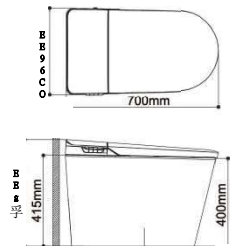

A8 Water efficiency certification

EWI

VC300

A9 Water efficiency certification

VC300

Item		Item	
Main Unit	Rated voltage	220V, 50Hz	Drying device
	Rating power	1070W	
	Water pressure range	0.08-0.8MPa	
	Electrical wire	about 1.5 m Long, Electrical leakage protector	
	Waterproof	IPX4	
Cleaning device	Heating method	Instant heating	Heated seat
	Heating power	1600W	
	Anti-bacterial material	Anti-bacterial boom jet nozzle	
	Water temperature	6 different level adjustment	
	Water volume	3 different level adjustment	
	Cleaning mode	Buttock wash/mobile wash, women wash/mobile wash/Pulse massage	
	Spray cleansing location	5 different level adjustment	
	Water pressure protector	Rear cleaning / Rear massage Front cleaning for ladies	
	Anti-fouling device	Speedy water discharge device, Automatic cleaning nozzle, Anti-siphon device, Anti-backflow device, Filter device	
	Safety device	Water level sensor, Temperature sensor, Bimetallic thermostat, Automatic disconnecting upon electric leakage, Over-temperature protection	
Intelligent set-up	Night light assembly	Intelligent, Normally off	Toilet performance
	Deodorant	Reacting without light	
	Remote control	5liter Dual flush, more water-saving	
	ECO Energy saving	305/400mm is adjustable	
Safe water temperature device	Unique design with automatic water-break device, to ensure water cuts off when water temperature is higher than safe water temperature.		