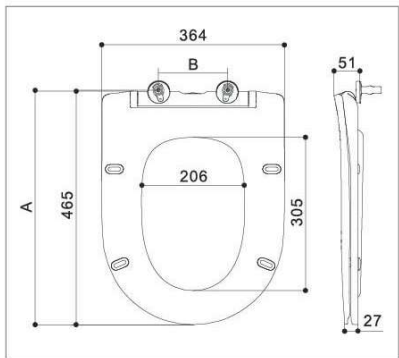

Unit: mm

PP TOILET SEAT

B1108 B1121

NEW!

B1108

■ Round ■ Slow down

B1121

■ Round ■ Slow down