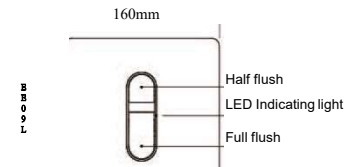

Power	DC: 4 "AA" size alkaline batteries AC:100V-240V / 50/60Hz
Working temperature	1-45t:
Sensing distance	800-900mm (adjust sensor range automatically)
Sensor activation	> 6 seconds after entering sensing distance
Time Delay before flushing	Flushing after leaving sensing distance 5 seconds
Water inlet thread	External thread G1
Water outlet thread	Outlet diameter: connect to OD32mm discharge pipe
Working pressure	Dynamic pressure range 0.1MPa- Static pressure range 0.8MPa (Inner diameter of water supply pipe larger than 25mm is recommended)
Flush volume	Nine levels of flush volume, can be adjusted by remote-control
Mechanical push button	Mechanical push button ensures normal flushing function when power off