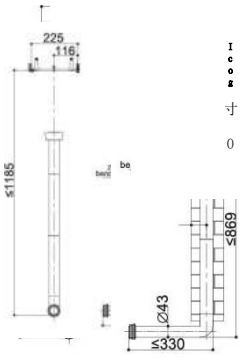

Half Flush Full Flush

G210880000 Dual Push Button

Push button

Decorative circle
Decorative circle in patting fine silver

Features

- Seamless design of water tank without cover, easy to clean and dust-proof.
- Pioneering round design
- Scratch resistant tempered glass panel
- Patent cover opening by button on the side.
- Flushing volume: 7/4L · 6/3L