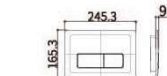

G3005008
Finish: Shining chrome, matte chrome, white, black, Ceramic white