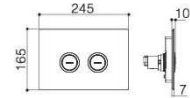

G3100007 Glass actuator
Operating mode: Pneumatic operation (4m extended air pipe)
Matching concealed cisterns: G30035Pneumatic cistern I.II.IV
Finish: white (Made to customer's request)