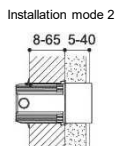

CONCEALED CISTERN

G3010

Unit:mm

G3010

Half/ush Full Flush

A2438006

Cable Dual Push Button

G3100011

Pneumatic drive operation with optional button

G3100011

G3100018

Features

.The water tank is molded by blow molding and is durable.

- Installed inside cabinet or wall for space saving.
- Optional side left and right inlet.
- Optional push button position.

G3005A

G3005A
Mechanical cistern I

G3005AB
Mechanical cistern II

G3005AD

Concealed Cistern	
3L-6L/3L-4.5L	
Actuator Size: 210x140mm	Actuator operation (optional): Top push or front push
G3005AA Designed for wall-hung toilet G3005AB Designed for floor mounted toilet G3005AD Designed for floor mounted toilet	Applicable for solid walls and dry build up wall (plasterboard)

Unit:mm

Optional Actuators for Mechanical operation

G30050051

G30050061

G30050071

G30050008

G30050009

G30050010

Pneumatic drive operation with optional button

G3100011