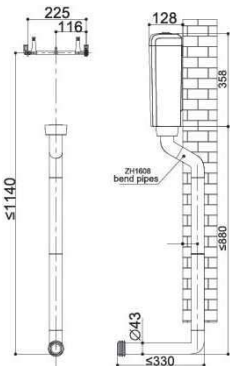

G21026

Features

- Characteristic C angle, elegant and generous.
- Patent appearance
- Flushing volume: 8/4.5L, 7/4L · 6/3L

G21026

Full Flush Half Flush

A3626 Dual Push Button
Bottom left inlet
Bottom right inlet

	LxWxH	Gross weight	Net weight
Master carton 5PCS	730x395x445mm	14.5kg	13.0kg
Inner Box	378x138x423mm	2.6kg	2.2kg

G21068

Features

- Small and exquisite
- Patent appearance
- Flushing volume: 7/4L > 6/3L

G21068