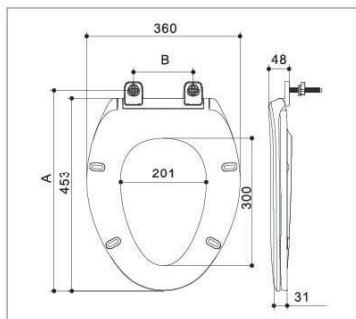

Unit: mm

B1093 B1094

NEW!

B1093

■ Elongated Round ■ Slow down

B1094

■ Elongated Round ■ Slow down

Item	Bolts available	Installation method	Slow down	A	B
B1093	B020420	Quick-release	Available	420-470	120-220
	B020421	Quick-release	Available	410-480	100-240
B1094	B020250	Top-mounted	Available	465-475	130-150
	L=60mm B02013, L=40mm B02011, L=60mm B02014, L=40mm B02012 (without cap)	Bottom-mounted	Available	465-475	130-150