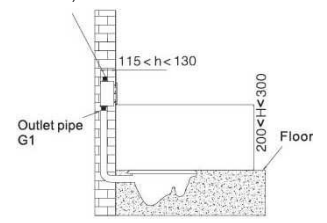

Note: Distance shall be adjusted on different seat covers and make sure sensing panel not be covered when the cover is lifted.

Inlet pipe G1 (Inner diameter of water supply pipe recommended to be more than 25mm)