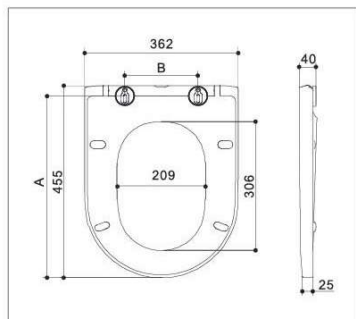

Item	Hinges available	Bolts available	Installation method	Slow down	A	B
B1111		B020050	Top-mounted	Available	409-459	130-230
		B020051	Top-mounted	Available	399-469	110-250
B1112		B020590	Top-mounted	Available	418-468	100-200
		B020591	Top-mounted	Available	408-478	80-220
		B020580	Top-mounted	Available	418-468	100-200
		B020581	Top-mounted	Available	408-478	80-220

Unit: mm