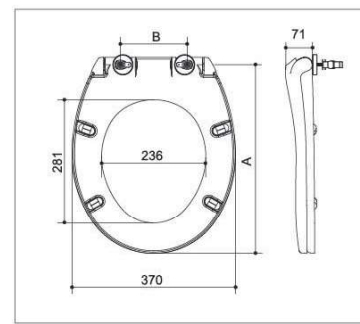

B6011

■ Round ■ Slow down