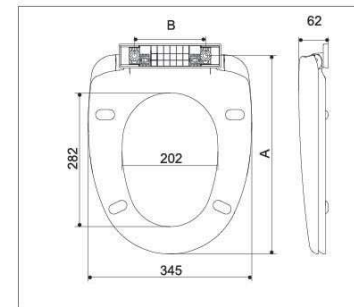

B1020

■ Square ■ Slow down