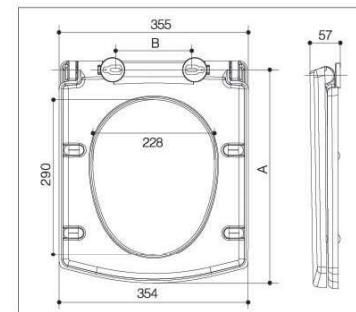

Unit: mm

B6045 B6053

B6045

■ Round ■ Slow down

B6053

■ Square ■ Slow down

Item	Hinges available	Bolts available	Installation method	Slow down	A	B
B6045	B03033	B02033	Quick-release	Available	390-440	120-220
		B02037	Quick-release	Available	380-450	100-240
B6053	B03033	B02033	Quick-release	Available	375-425	130-230
		B02037	Quick-release	Available	365-435	110-250