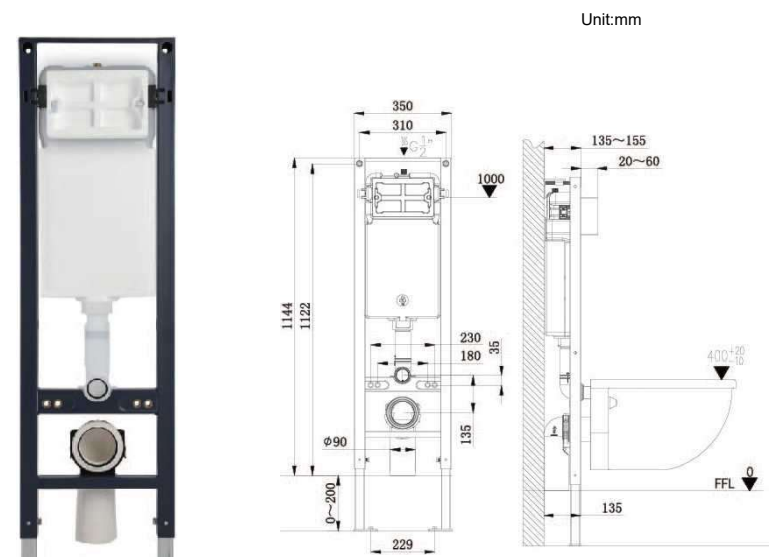

G3007

Install the vertical wall of water tank

G3007

Concealed Cistern	
Water volume adjustment	3L-6L/3L-4.5
Actuator Size: 245x165mm Designed for wall-hung toilet	Front push Applicable for solid walls and dry build up wall (plasterboard)