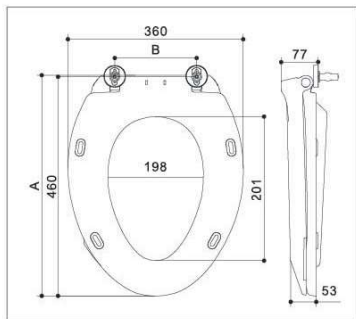

Unit: mm

B1093 B1094

NEW!

B1093

■ Elongated Round ■ Slow down

B1094

■ Elongated Round ■ Slow down

Item	Bolts available	Installation method	Slow down	A	B
B1093	B020420	Quick-release	Available	420-470	120-220
	B020421	Quick-release	Available	410-480	100-240
B1094	B020250	Top-mounted	Available	465-475	130-150
	L=60mm B02013, L=40mm B02011, L=60mm B02014, L=40mm B02012 (without cap)	Bottom-mounted	Available	465-475	130-150