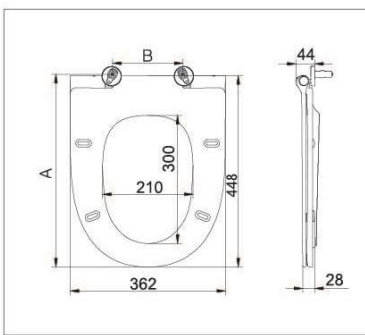

B6115 B6119

NEW!

■ Round ■ Slow down

■ Round ■ Slow down

B6022 B6011

■ Round ■ Slow down

■ Round ■ Slow down

Item	Hinges available	Bolts available	Installation method	Slow down	A	B
B6115	 B03052	B020520	Top-mounted	Available	430-480	144-244
		B020521	Top-mounted	Available	420-490	124-264
B6119	 B03021	B020420	Top-mounted	Available	410-460	130-230
		B020421	Top-mounted	Available	400-470	110-250

Unit: mm

Item	Hinges available	Bolts available	Installation method	Slow down	A	B
B6022	 B03033	B02033	Quick-release	Available	405-455	64-164
		B02037	Quick-release	Available	395-465	44-184
B6011	 B03033	B02033	Quick-release	Available	391-441	64-164
		B02037	Quick-release	Available	381-451	44-184

Unit: mm