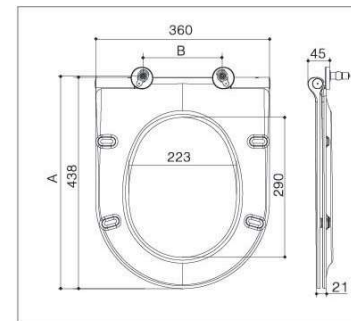

Unit: mm

B6101 B6102

NEW!

B6101

■ Slim ■ Round ■ Slow down

B6102

■ Round ■ Slow down

Item	Hinges available	Bolts available	Installation method	Slow down	A	B
B6101	 B03021	 B02042	one-button locker	Available	400 - 450	130 - 230
		 B020421	one-button locker	Available	390 - 460	110 - 250
B6102	 B03015	 B02005	Quick-release	Available	440 - 490	120 - 220
		 B020051	Quick-release	Available	430 - 500	100 - 240