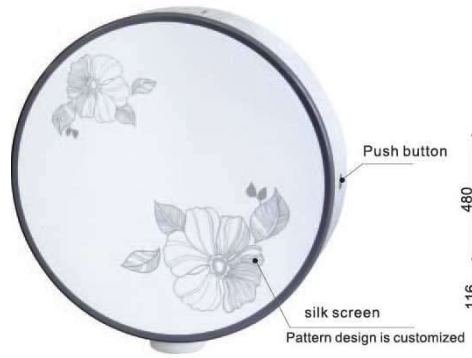

G210881

Push button

silk screen
Pattern design is customized

G210881

Half Flush Full Flush