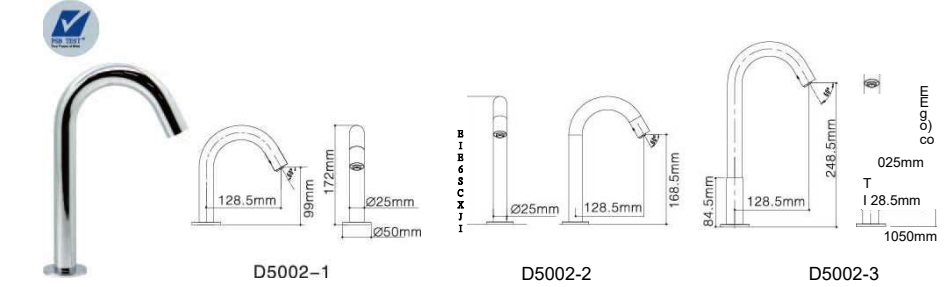

D5002 Sensor Faucet

D3200

Power:	AC: 100V~240V/50/60Hz
Working temperature	1-45t
Sensing distance	Factory set is 65cm (adjustable), sensing distance can be adjusted by remote-control
Water inlet thread	External thread G1/2
Working pressure	Static pressure range 0.05Mpa-0.8MPa