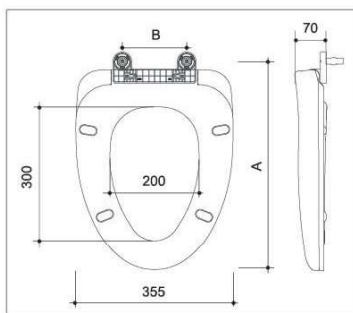

Unit: mm

B1015 B1018

B1015

■ Elongated Round ■ Slow down

B1018

■ Elongated Round ■ Slow down

Item	Hinges available	Bolts available	Installation method	Slow down	A	B
B1015	B03013 Hinge set PB10090031	 B02010 L=60mm L=80mm L=60mm L=80mm B02013 B02011 B02014 B02012	Top-mounted	Available	470 ± 5	145 ± 10
			Bottom-mounted			
	B03014 Hinge set PB1012004	 B02017	Bottom-mounted	Available	449 ± 12	147 ± 16
B1018	B03012 Hinge set PB1010003	 B02010 L=60mm L=80mm L=60mm L=80mm B02013 B02011 B02014 B02012	Top-mounted	Available	470 ± 5	145 ± 10
			Bottom-mounted			