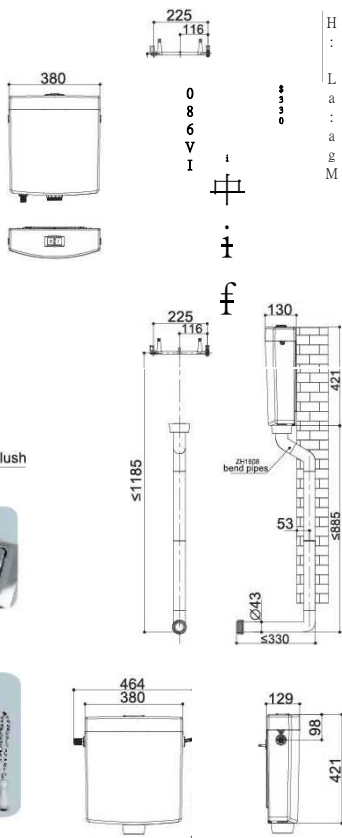

	LxWxH	Gross weight	Net weight
Master carton 3PCS	490x480x525mm	12.45kg	9.45kg
Inner Box	475x150x505mm	3.75kg	3.15kg

G21015

wels certification

Features

- Patent cover opening by button on the side.
- Patent dual button
- High and low water tank configuration optional
- Patent cover opening by button on the side.
- Flushing volume: 7/4L, 6/3L, 8/4.5L

G21015

Bottom left inlet

Bottom right inlet

A362002 Dual Push Button

Left side inlet

Right side inlet

ZH63 Flapper single-flush cable (Optional)

	LxWxH	Gross weight	Net weight
Master carton 5PCS	750x420x500mm	16.0kg	14.5kg
Inner Box	400x145x480mm	2.9kg	2.5kg