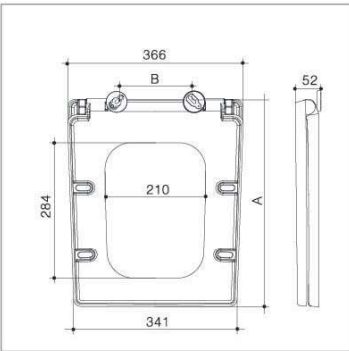

B6048

■ Round ■ Slow down