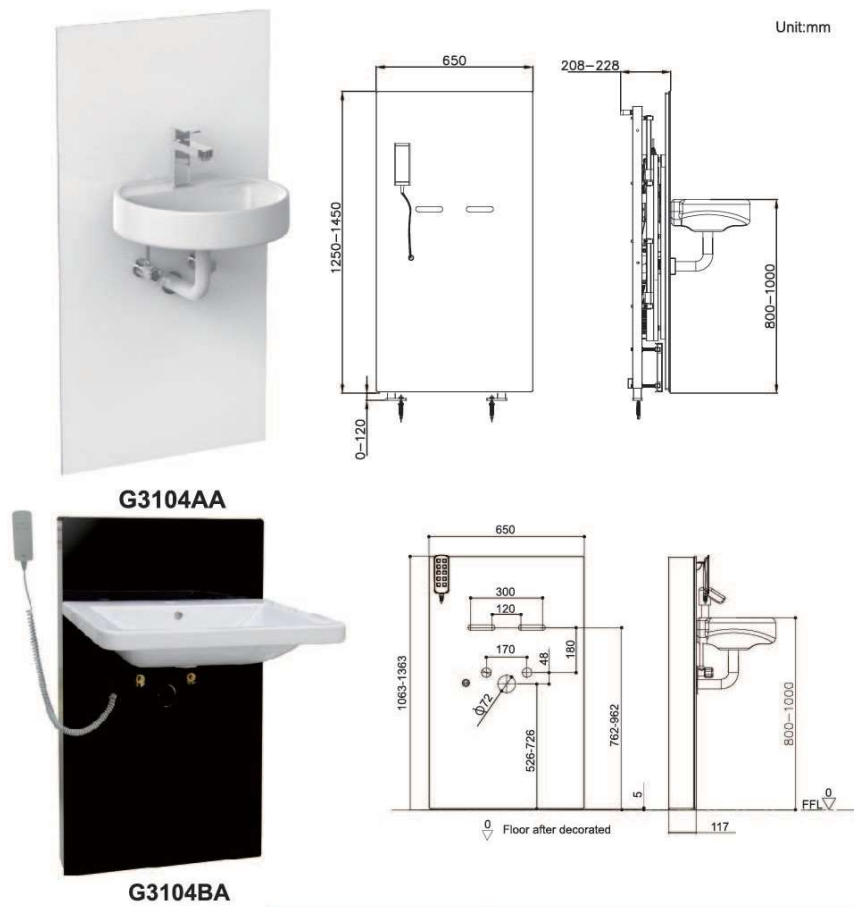

G31 Movable concealed cistern (height adjustable)

G3103BA

External moveable concealed cistern		
Size	1153X680X143mm	Water volume adjustment
Closestool height		400-600mm
Decorative board color		White/Black
Bearing weight		400kg
Designed for wall-hung toilet (念滑麗既滑閉聲聽d)		

Optional Actuators for Mechanical operation

G31 Series

G3103AA

External moveable concealed cistern			
Size	1405X680X228mm	Water volume adjustment	3L-6L / 3L-4.5
Closestool height	400-600mm	Decorative board color	White / Black
Bear weight	400kg		
Designed for wall-hung toilet		Applicable for solid walls and dry build up wall (plasterboard)	

Optional Actuators for Mechanical operation

G31 External moveable concealed cistern

G3104AA

G3104BA

Movable frame for wash basin		
Model	3104AA	3104BA
Size	1063X650X117mm	1250X650X208mm
Face basin height	800-1000mm	800-1000mm
Bear weight	200kg	200kg
Decorative board color	White / Black	White / Black
For installation of solid walls or non-pulp walls	Applicable for solid walls and dry build up wall (plasterboard)	