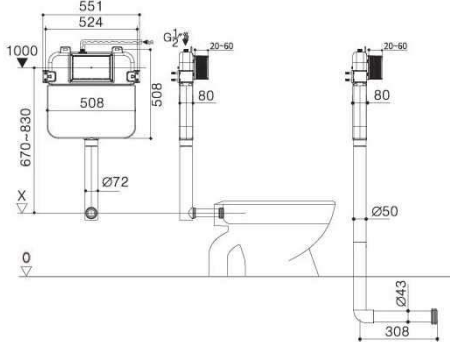

INDUCED FLUSHING

G30035 Pneumatic cistern

G30035
Pneumatic cistern I

G30035
Pneumatic cistern II

G30035
Pneumatic cistern III

G30035
Pneumatic cistern IV

Unit:mm

Concealed Cistern	
Water volume adjustment	3L-6L/3L-4.5L
Actuator Size: 245x165mm	Front push
Designed for wall hung toilet Designed for floor mounted toilet or squat toilet	Applicable for solid walls and dry build up wall (plasterboard)

Optional Actuators for Pneumatic operation

G3004DC/G3004DE/G3004DA

G3004DC

G3004DE

G3004DA

Concealed Cistern	
Water volume adjustment	3L-6L/3L-4.5L
Actuator size: 245x165mm	Front push
Designed for wall-hung toilet Designed for floor mounted toilet or squat toilet	Applicable for solid walls and dry build up wall (plasterboard)