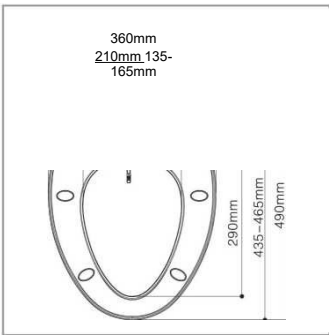

V8100-01

V8900

V8900	Mounting plate available	Item	B
	OM	PW060301 PW060302	135-165mm 185-215mm

V8100-03

- For special ceramic toilet
- Bottom water inlet and current input

V8902

V8100-04

Item	Non-electronic bidet seat	
Main unit	Energy-saving and environmentally friendly	It is driven by water instead of electricity, energy-saving and environmentally friendly
	Water pressure range	0.07-0.5MPa
	Dimension	500*365*60mm(LxWx H)
Caring device	Open and close device	slow down seat and lid, noise-free
	Safety device	Quick-release system, easy installation
Cleaning device	Cleaning mode	Rear and feminine cleaning
	Cleaning water flow	Bubble water, soft and comfortable
	Water pressure protector	water pressure stabilizing device
	Anti-fouling device	Filter installed, anti-syphon and anti-backflow function. Nozzle self-cleaning, anti-bacterial and can be disassembled for cleaning.
	Water volume adjustment	Rotate the button to adjust water volume.