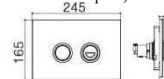

G3100005 Plastic plate
Operating mode: Pneumatic operation (4m extended air pipe)
Matching concealed cisterns: G30035Pneumatic cistern I.II.IV
Finish: Shining chrome, matte chrome, white, black, Ceramic white