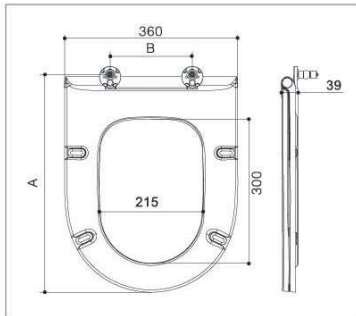

B6075

■ Round ■ Slow down