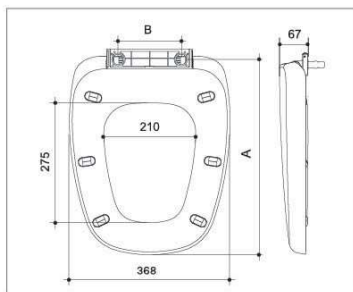

B1035

■ Round ■ Slow down