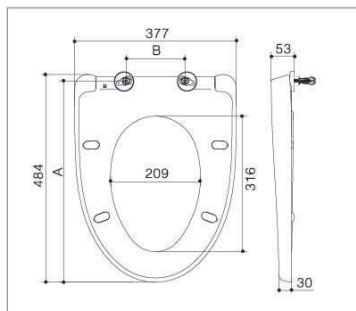

B1091

Disabled open-front seat
Self-sustaining at any angle