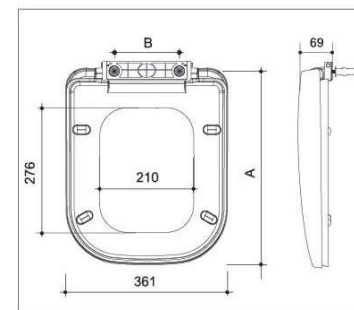

Unit: mm

B1017 B1020

B1017

■ Round ■ Slow down

B1020

■ Square ■ Slow down

Item	Hinges available	Bolts available	Installation method	Slow down	A		
					B1017	B1020	B
B1017	 B03002 Hinge set PB60040051	 B02017 B02025	Bottom-mounted	Available	418 ± 12	435 ± 12	160 ± 26
			Top-mounted	Available	441 ± 5	458 ± 5	145 ± 10
	 B03003 Hinge set PB1023003	 L=60mm B02013 L=80mm B02011 L=60mm B02014 L=80mm B02012 (without cap) L=60mm B02014 L=80mm B02012 (without cap)	Bottom-mounted	Available	433 ± 14	450 ± 14	143 ± 18
			Top-mounted	Available	424 ± 14	441 ± 14	140 ± 21
	 B03005 Hinge set PB1028003 B03006 Hinge set PB0204101	 B02032	one-button locker	Available	426 ± 14	443 ± 14	140 ± 21
			Top-mounted	Available	411 ± 10	428 ± 10	145 ± 15
B1020	 B03004 Hinge set PB1020006	 B02034	Top-mounted	Available	400 ± 12	417 ± 12	102 - 128
			Top-mounted	Available	400 ± 12	417 ± 12	176 - 202
	 B03008 Hinge set PB0203601	 B02036	Top-mounted	Available	375 - 388	392 - 405	152 ± 24
			Top-mounted	Available	412 - 425	429 - 442	152 ± 24
	 B03008 Hinge set PB0203601	 B02038	Top-mounted	Available	416 ± 12	433 ± 12	102 - 128
				Available	416 ± 12	433 ± 12	176 - 202
			Quick-release	Available	391 - 404	408 - 421	152 ± 24
				Available	428 - 441	445 - 458	152 ± 24
			Quick-release	Available	400 ± 12	417 ± 12	82 - 128
				Available	400 ± 12	417 ± 12	176 - 222