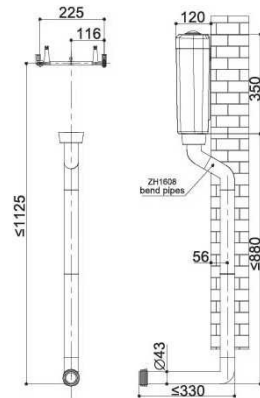

	LxWxH	Gross weight	Net weight
Master carton 5PCS	730x395x445mm	14.5kg	13.0kg
Inner Box	378x138x423mm	2.6kg	2.2kg

G21068

Features

- Small and exquisite
- Patent appearance
- Flushing volume: 7/4L > 6/3L

G21068

Full Flush Half Flush

A361012 Dual Push Button Ø 48mm
Bottom left inlet
Optional bottom right inlet

	LxWxH	Gross weight	Net weight
Master carton 5PCS	685x390x440mm	140kg	125kg
Inner Box	370x130x420mm	2-5kg	22kg