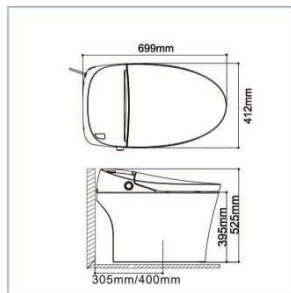

Item		Item	
Main Unit	Rated voltage	220V, Hz	Drying device
	Rating power	1105W	
	Water pressure range	0.07-0.8MPa	
	Electrical wire	1.5m Long, Electrical leakage protector	
	Waterproof	IPX4	
Cleaning device	Heating method	Instant heating	Heated seat
	Heating power	1600W	
	Anti-bacterial material	Anti-bacterial boom jet nozzle	
	Water temperature	6 different level adjustment	
	Water volume	0.4-0.6L/min	
	Cleaning mode	Rear cleaning / Rear massage feminine cleaning	
	Spray cleansing location	5 different level adjustment	
	Water pressure protector	Rear cleaning / Rear massage Front cleaning for ladies	
	Anti-fouling device	Speedy water discharge device, Automatic cleaning nozzle, Anti-siphon device, Anti-backflow device, Filter device	
	Safety device	Water level sensor, Temperature sensor, Bimetallic thermostat, Automatic disconnecting upon electric leakage, Over-temperature protection	
Intelligent set-up	Toilet performance	6 liter/4liter Dual flush, more water-saving	Intelligent set-up
		305/400mm is adjustable	
Safe water temperature device	Unique design with automatic water-break device, to ensure water cuts off when water temperature is higher than safe water temperature.		

ONE-PIECE INTELLIGENT TOILET

Remote control(Optional)

VC300

V2700