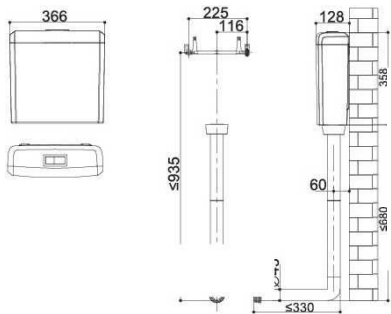

G21026

Features

- Characteristic C angle, elegant and generous.
- Patent appearance
- Flushing volume: 8/4.5L, 7/4L · 6/3L