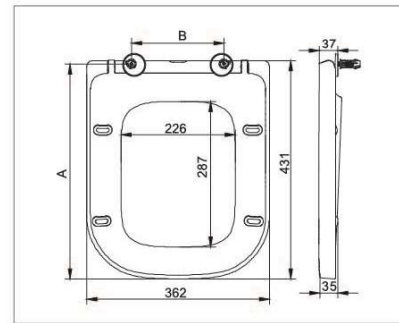

Unit: mm

B1113 B1116

NEW!

B1113

■ Square ■ Slow down

B1116

■ Round ■ Slow down

Item	Hinges available	Bolts available	Installation method	Slow down	A	B
B1113	 B03019	 B020580	Top-mounted	Available	394-444	100-200
		 B020581	Top-mounted	Available	384-454	80-220
		 B020590	Top-mounted	Available	394-444	100-200
		 B020591	Top-mounted	Available	384-454	80-220
B1116	 B03052	 B020520	Top-mounted	Available	431-481	130-230
		 B020521	Top-mounted	Available	421-491	110-250