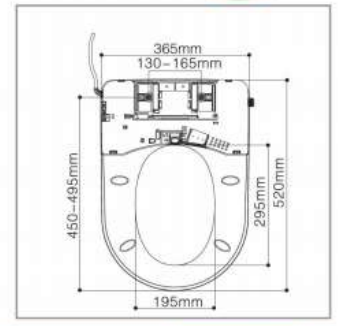

- Container capacity 600ml
- Without remote control