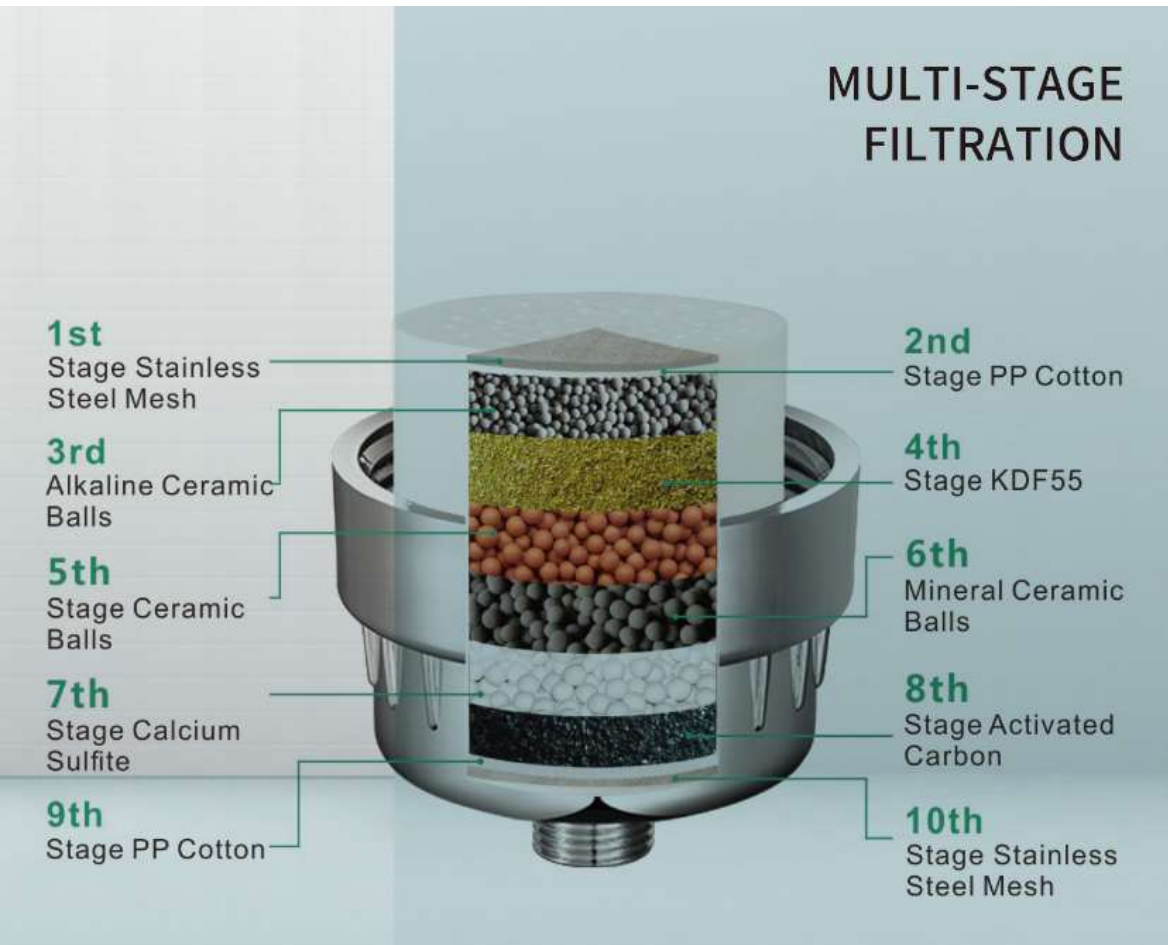

Filtration Feature

Applied Installation:

1, Kitchen; 2, Bathub; 3, Shower Head