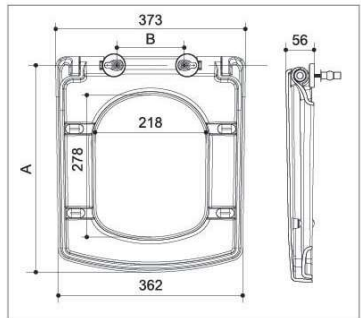

Unit: mm

B6055 B6056

B6055

■ Round ■ Slow down

B6056

■ Elongated Round ■ Slow down

Item	Hinges available	Bolts available	Installation method	Slow down	A	B
B6055	 B03033	 B02033	Quick-release	Available	397-447	104-204
		 B02037	Quick-release	Available	387-457	84-204
B6056	 B03033	 B02033	Quick-release	Available	382-432	120-220
		 B02037	Quick-release	Available	372-442	100-240