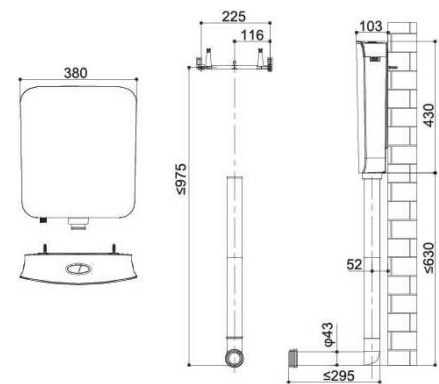

Flushing pipe directly inserts to cistern

Half Flush Full Flush

Patented lid-open structure

Bottom left inlet

Bottom right inlet

	LxWxH	Gross weight	Net weight
Master carton 5PCS	590x430x500mm	13.5kg	15kg
Inner Box	415x115x480mm	2.3kg	2.7kg

G21053

NEW!

G21053

Features

- First-class design, elegant and compact
- Patented appearance design
- Easy installation
- Optional flushing volume 7/4L, 6/3L

Flushing pipe directly inserts to cistern

Half Flush Full Flush

Patented lid-open structure

Bottom left inlet

Bottom right inlet

	LxWxH	Gross weight	Net weight
Master carton 5PCS	640x410x520mm	14kg	15.5kg
Inner Box	395x120x500mm	2.3kg	2.8kg

Features

- Infrared sensor flushing, automatic recognition of full and half flushing
- Optional AC 100v-240v/50-60Hz and DC (4 "AA" size alkaline battery)
- Modern design, easy installation and maintenance
- Patented appearance design
- Optional flushing volume: 7/4L, 6/3L