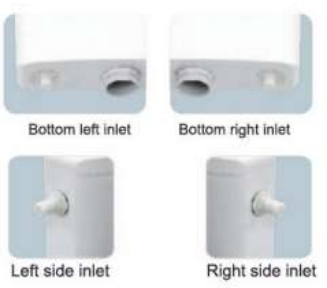

G21038

Features

- The two sides arc surface shrinkage molding, heightening and widening design is more fashion
- Patent appearance
- Patent opening structure
- Tank flush volume: 8/4.5L、7/4L、6/3L

G21038

	LxWxH	Gross weight	Net weight
Master carton 5PCS	685x410x470mm	15.0kg	13.5kg
Inner Box	395x130x450mm	2.8kg	2.4kg