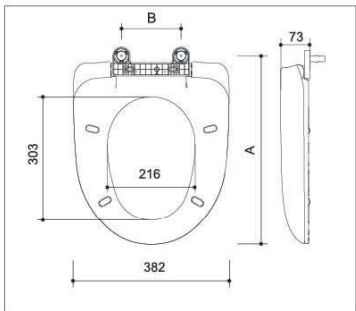

B1012

■ Elongated Round ■ Slow down