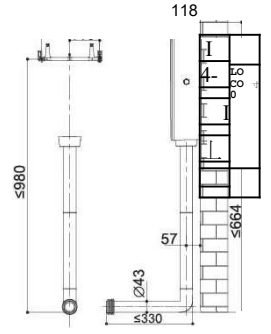

Features

- Seamless design of water tank without cover, easy to clean and dust-proof.
- Pioneering round design
- Tank panel with silk printing design
- Patent cover opening by button on the side.
- Flushing volume: 7/4Ls 6/3L

	LxWxH	Gross weight	Net weight
Master carton 3PCS	490x480x525mm	12.45kg	9.45kg
Inner Box	475x150x505mm	3.75kg	3.15kg