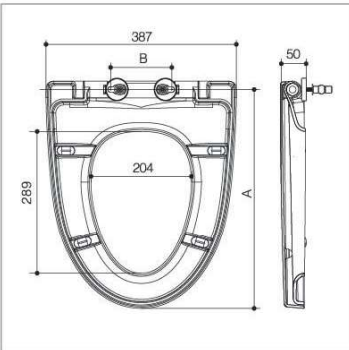

Unit: mm

B6027 B6048

B6027

■ Square ■ Slow down

B6048

■ Round ■ Slow down

Item	Hinges available	Bolts available	Installation method	Slow down	A	B
B6027		B02033	Quick-release	Available	395-445	130-230
		B02037	Quick-release	Available	385-455	110-250
B6048		B02033	Quick-release	Available	420-470	74-174
		B02037	Quick-release	Available	410-480	54-194