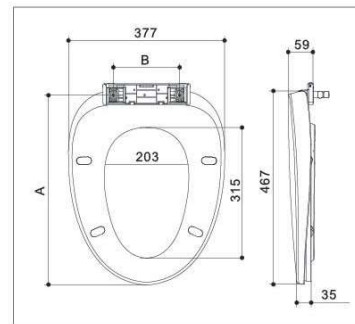

B1104

■ Round ■ Slow down