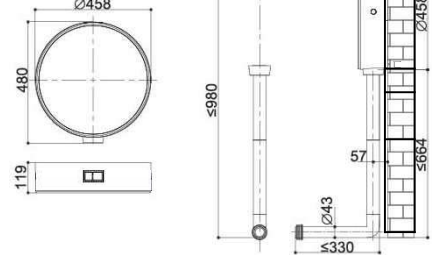

Half Flush Full Flush

Patented lid-open structure

Bottom left inlet

Bottom right inlet

G210880

Decorative circle
Push button

Toughened glass tank panel
Pattern design is customized

G210880