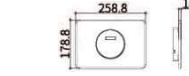

G3005009
Finish: Metallic color