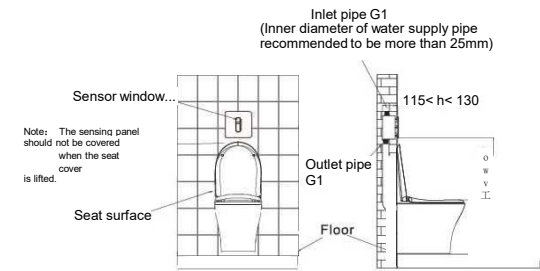

TOILET FLUSHOMETER™

NEW!