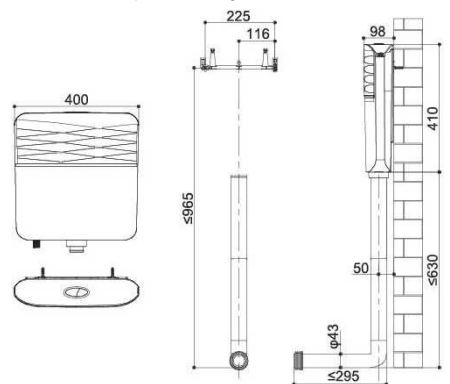

Flushing pipe directly inserts to cistern

Half Flush Full Flush

Patented lid-open structure

Bottom left inlet

Bottom right inlet

	LxWxH	Gross weight	Net weight
Master carton 5PCS	590x430x500mm	13.5kg	15kg
Inner Box	415x115x480mm	2.3kg	2.7kg