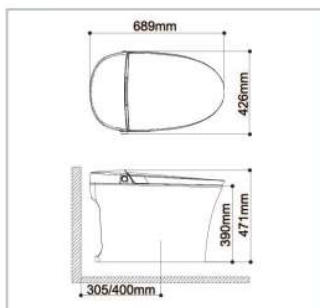

VC300

V8300/V8700

Water efficiency certification