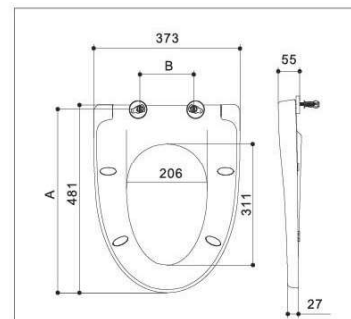

Unit: mm

B1100 B1101

NEW!

B1100

■ Square ■ Slow down

B1101

■ Round ■ Slow down

Item	Hinges available	Bolts available	Installation method	Slow down	A	B
					400-450	73-173
B1100		B020050	Quick-release	Available	400-450	73-173
		B020051	Quick-release	Available	390-460	53-193
B1101		B020332	Quick-release	Available	441-492	121-223
		B020371	Quick-release	Available	431-501	112-232