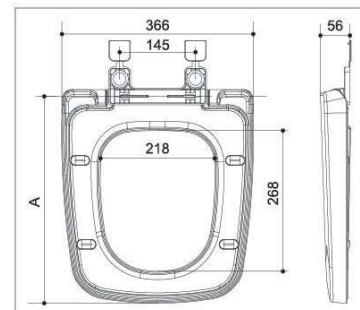

Unit: mm

B1062 B1063

B1062
■ Round ■ Slow down

B1063
■ Round ■ Slow down

B1066 B1068

B1066
■ Round ■ Slow down

B1068
■ Round ■ Slow down

Item	Hinges available	Bolts available	Installation method	Slow down	A		
					B1062	B1063	B
B1062	B03002Hinge set PB60040051	B02017	Bottom-mounted	Available	407 ± 12	427 ± 12	160 ± 26
	B03003Hinge set PB1023003	B02025	Top-mounted	Available	430 ± 5	450 ± 5	145 ± 10
		Bottom-mounted	Available				
	B03007Hinge set PB6021003	B02032	Quick-release	Available	422 ± 14	442 ± 14	143 ± 18
B03005Hinge set PB1028003	one-button locker		Available	413 ± 14	433 ± 14	140 ± 21	
B1063	B03006Hinge set PB0204101	B02034	Quick-release	Available	415 ± 14	435 ± 14	140 ± 21
B03004Hinge set PB1020006	Quick-release		Available	400 ± 10	420 ± 10	145 ± 15	
B1066	B03008Hinge set PB0203601	B02036	Top-mounted	Available	389 ± 12	409 ± 12	102 - 128
					389 ± 12	409 ± 12	176 - 202
			Quick-release	Available	364 - 377	384 - 397	152 ± 24
					401 - 414	421 - 434	152 ± 24
					405 ± 12	425 ± 12	102 - 128
					405 ± 12	425 ± 12	176 - 202
	B03009Hinge set PB0203601	B02038	Top-mounted	Available	380 - 393	400 - 413	152 ± 24
					417 - 430	437 - 450	152 ± 24
			Quick-release	Available	389 ± 12	409 ± 12	82 - 128
					389 ± 12	409 ± 12	176 - 222
					354 - 377	374 - 397	152 ± 24
					401 - 424	421 - 444	152 ± 24
B1068	B02038	Quick-release	Available	405 ± 12	425 ± 12	82 - 128	
				405 ± 12	425 ± 12	176 - 222	
		Quick-release	Available	370 - 393	390 - 413	152 ± 24	
				417 - 440	437 - 460	152 ± 24	