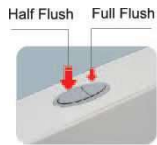

Features

- Unique design with a spilling hole for airfreshene
- Elegant and space save, more hygiene
- Easy installation
- Optional fushing volume 7/4L, 6/3L

G210502

Flushing pipe directly inserts to cistern