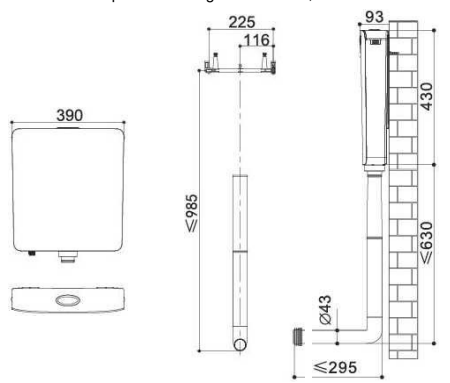

Features

- Infrared sensor flushing, automatic recognition of full and half flushing
- Optional AC 100v-240v/50-60Hz and DC (4 "AA" size alkaline battery)
- Modern design, easy installation and maintenance
- Patented appearance design
- Optional flushing volume: 7/4L, 6/3L

Full Flush

	Lx WxH	Gross weight	Net weight
Master carton 5PCS	560x420x515mm	15.5kg	13kg
Inner Box	405x105x495mm	2.8kg	2.3kg

Features

- Unique design with a spilling hole for airfreshene
- Elegant and space save, more hygiene
- Easy installation
- Optional fushing volume 7/4L, 6/3L

	LxWxH	Gross weight	Net weight
Master carton 5PCS	560x420x515mm	15.5kg	13kg
Inner Box	405x105x495mm	2.8kg	2.3kg