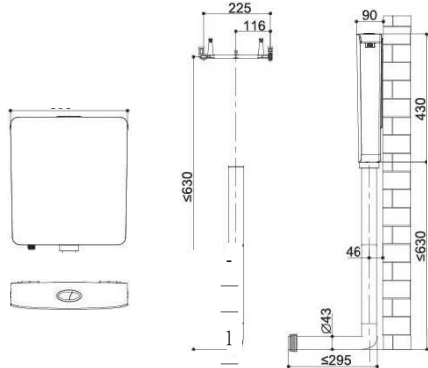

Half Flush Full Flush

Patented lid-open structure

Bottom left inlet

Fragrance overflow hole, personalized pattern design

	LxWxH	Gross weight	Net weight
Master carton 5PCS	560x420x515mm	15.5kg	13kg
Inner Box	405x105x495mm	2.8kg	2.3kg

G21050

NEW!

G21050

Features

- Seamless one-piece design
- Patented appearance design
- Slim design of 90mm thickness, space saving
- Easy installation
- Optional flushing volume 7/4L, 6/3L

Half Flush Full Flush