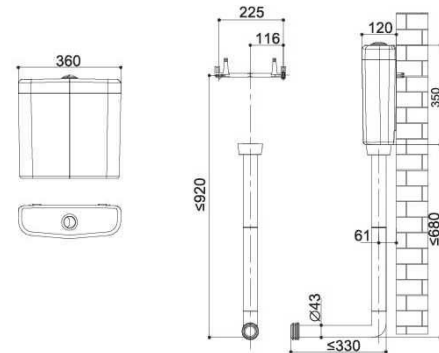

G21039

Features

- The rounded corners is exquisite and exquisite.
- Patent appearance
- Patent opening structure
- Flushing volume: 7/4L、6/3L

G21039

	LxWxH	Gross weight	Net weight
Master carton 5PCS	685x395x460mm	14.5kg	13.0kg
Inner Box	380x130x440mm	2.6Kg	2.2Kg

G21026

Features

- Characteristic C angle, elegant and generous.
- Patent appearance
- Flushing volume: 8/4.5L, 7/4L · 6/3L

G21026

Full Flush Half Flush

A3626 Dual Push Button
Bottom left inlet
Bottom right inlet

	LxWxH	Gross weight	Net weight
Master carton 5PCS	730x395x445mm	14.5kg	13.0kg
Inner Box	378x138x423mm	2.6kg	2.2kg

G21068

Features

- Small and exquisite
- Patent appearance
- Flushing volume: 7/4L > 6/3L

G21068