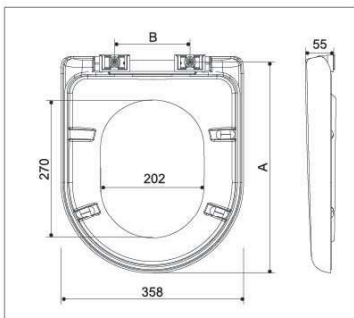

Item	Hinges available	Bolts available	Installation method	Slow down	A	B
B6042	B03002 Hinge set PB60040051	B02017	Bottom-mounted	Available	423 ± 12	160 ± 26
		B02022	Top-mounted	Available	414 ± 5	148 ± 26
		B02028	Top-mounted	Available	446 ± 5	145 ± 10
	B03003 Hinge set PB1023003	B02025	Top-mounted	Available	446 ± 5	145 ± 10
		L=60mm B02013 (without caps), L=60mm B02011 (without caps), L=60mm B02014 (without caps), L=60mm B02012 (without caps)	Bottom-mounted	Available	446 ± 5	145 ± 10
	B03007 Hinge set PB6021003	B02032	Top-mounted	Available	438 ± 14	143 ± 18
	B03005 Hinge set PB1028003		Top-mounted	Available	429 ± 14	140 ± 21
	B03008 Hinge set PB0204101		one-button locker	Available	431 ± 14	140 ± 21
	B03004 Hinge set PB1020006	B02034	Top-mounted	Available	416 ± 10	145 ± 15
	B03008 Hinge set PB0203601	B02036	Top-mounted	Available	380-430	102-202
Top-mounted			Available	396-446	102-202	
B02038		Quick-release	Available	370-440	82-222	
		Quick-release	Available	386-456	82-222	

Unit: mm