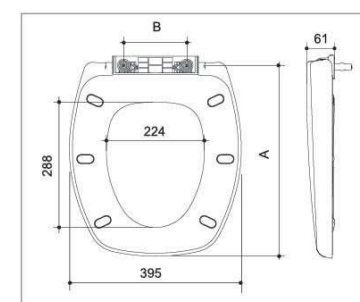

Unit: mm

B1025 B1026

B1025

■ Round ■ Slow down

B1026

■ Round ■ Slow down

Item	Hinges available	Bolts available	Installation method	Slow down	A		B
					B1025	B1026	
B1025			Bottom-mounted	Available	449 ± 12	443 ± 12	160 ± 26
			Top-mounted	Available	449 ± 12	443 ± 12	160 ± 26
B1026			Bottom-mounted	Available	472 ± 5	466 ± 5	145 ± 10
			Top-mounted	Available	472 ± 5	466 ± 5	145 ± 10
B1025			Top-mounted	Available	464 ± 14	458 ± 14	143 ± 18
			Top-mounted	Available	455 ± 14	449 ± 14	140 ± 21
B1026			Top-mounted	Available	457 ± 14	451 ± 14	140 ± 21
			one-button locker	Available	442 ± 10	436 ± 10	145 ± 15
B1025			Top-mounted	Available	431 ± 12	425 ± 12	102 - 128
			Top-mounted	Available	431 ± 12	425 ± 12	176 - 202
			Top-mounted	Available	406 - 419	400 - 413	152 ± 24
			Top-mounted	Available	443 - 456	437 - 450	152 ± 24
			Top-mounted	Available	447 ± 12	441 ± 12	102 - 128
			Top-mounted	Available	447 ± 12	441 ± 12	176 - 202
			Top-mounted	Available	422 - 435	416 - 429	152 ± 24
			Top-mounted	Available	459 - 472	453 - 466	152 ± 24
			Quick-release	Available	431 ± 12	425 ± 12	82 - 128
			Quick-release	Available	431 ± 12	425 ± 12	176 - 222