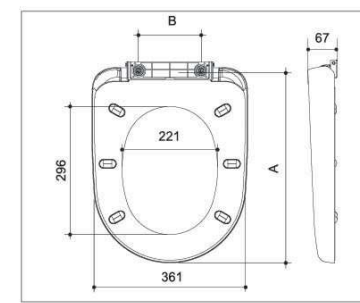

B1026

■ Round ■ Slow down