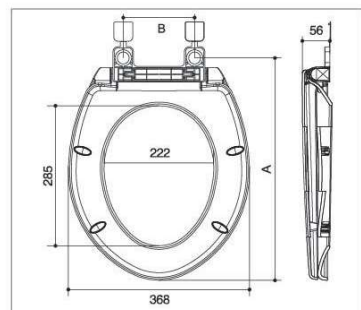

Unit: mm

B1062 B1063

B1062
■ Round ■ Slow down

B1063
■ Round ■ Slow down

B1066 B1068

B1066
■ Round ■ Slow down

B1068
■ Round ■ Slow down

Item	Hinges available	Bolts available	Installation method	Slow down	A		
					B1062	B1063	B
B1062	B03002Hinge set PB60040051	B02017	Bottom-mounted	Available	407 ± 12	427 ± 12	160 ± 26
	B03003Hinge set PB1023003	B02025	Top-mounted	Available	430 ± 5	450 ± 5	145 ± 10
		Bottom-mounted	Available				
	B03007Hinge set PB6021003	B02032	Quick-release	Available	422 ± 14	442 ± 14	143 ± 18
B03005Hinge set PB1028003	one-button locker		Available	413 ± 14	433 ± 14	140 ± 21	
B1063	B03006Hinge set PB0204101	B02034	Quick-release	Available	415 ± 14	435 ± 14	140 ± 21
B03004Hinge set PB1020006	Quick-release		Available	400 ± 10	420 ± 10	145 ± 15	
B1066	B03008Hinge set PB0203601	B02036	Top-mounted	Available	389 ± 12	409 ± 12	102 - 128
					389 ± 12	409 ± 12	176 - 202
			Quick-release	Available	364 - 377	384 - 397	152 ± 24
					401 - 414	421 - 434	152 ± 24
					405 ± 12	425 ± 12	102 - 128
					405 ± 12	425 ± 12	176 - 202
	B03009Hinge set PB0203601	B02038	Top-mounted	Available	380 - 393	400 - 413	152 ± 24
					417 - 430	437 - 450	152 ± 24
			Quick-release	Available	389 ± 12	409 ± 12	82 - 128
					389 ± 12	409 ± 12	176 - 222
					354 - 377	374 - 397	152 ± 24
					401 - 424	421 - 444	152 ± 24
B1068	B02038	Quick-release	Available	405 ± 12	425 ± 12	82 - 128	
				405 ± 12	425 ± 12	176 - 222	
		Quick-release	Available	370 - 393	390 - 413	152 ± 24	
				417 - 440	437 - 460	152 ± 24	