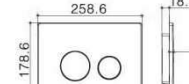

G3004118
Stainless steel plate
Operating mode: Mechanical
Matching concealed cisterns: G3003Mechanical cistern I.II.IV
Finish: Metallic color