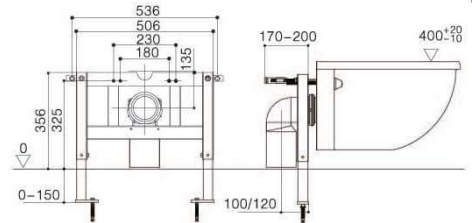

Optional Actuators for Pneumatic operation

G3004DC/G3004DE/G3004DA

G3004DC

G3004DE

G3004DA

Concealed Cistern	
Water volume adjustment	3L-6L/3L-4.5L
Actuator size: 245x165mm	Front push
Designed for wall-hung toilet Designed for floor mounted toilet or squat toilet	Applicable for solid walls and dry build up wall (plasterboard)