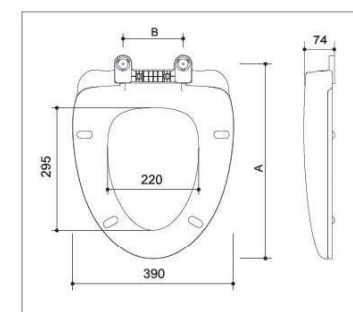

Unit: mm

B1007 B1009

B1007

■ Round ■ Slow down

B1009

■ Elongated Round ■ Slow down

Item	Hinges available	Bolts available	Installation method	Slow down	A	B
B1007	PB1007003	B02010 L=60mm B02013 L=60mm B02011 L=60mm B02014 L=60mm B02012	Top-mounted	Available	420 ± 5	135 ± 10
			Bottom-mounted	Available	420 ± 5	135 ± 10
B1009	B03013 Hinge set PB10090031	B02010 L=60mm B02013 L=60mm B02011 L=60mm B02014 L=60mm B02012	Top-mounted	Available	470 ± 5	145 ± 10
			Bottom-mounted	Available	470 ± 5	145 ± 10
	B03014 Hinge set PB1012004	B02017	Bottom-mounted	Available	449 ± 12	147 ± 16