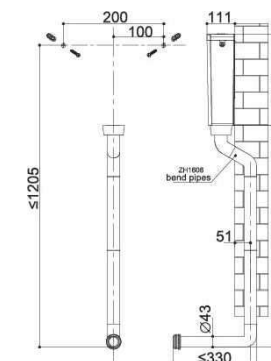

G21035

A3626 Dual Push Button

Patented lid-open structure

Bottom left inlet

Bottom right inlet

	LxWxH	Gross weight	Net weight
Master carton 5PCS	735x375x455mm	14.5kg	13.0kg
Inner Box	360x140x437mm	2.7kg	2.3kg