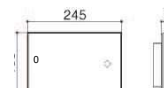

G3100002 Induction actuator
Operating mode: Induction actuator
Matching concealed cisterns: G3003Mechanical cistern I.II.IV