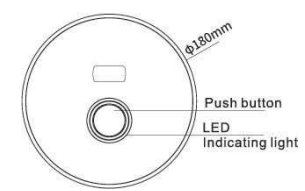

D6000

Note: Distance shall be adjusted on different seat covers and make sure sensing panel not be covered when the cover is lifted.

D6003

Power	DC: 4 "AA" size alkaline batteries AC:100V-240V/50/60Hz
Working temperature	1-45°
Sensing distance	800-900mm (adjust sensor range automatically)
Sensor activation	> 6 seconds after entering sensing distance
Time Delay before flushing	Flushing after leaving sensing distance 5 seconds
Water inlet thread	External thread G1
Water outlet thread	Outlet diameter: connect to OD32mm discharge pipe Dynamic pressure range 0.1 MPa- Static pressure range 0.8MPa (Inner diameter of water supply pipe larger than 25mm is recommended)
Flush volume	Nine levels of flush volume, can be adjusted by remote-control
Mechanical push button	Mechanical push button ensures normal flushing function when power off

D300031

NEW!

URINAL SENSOR

130mm

E
E
O
S
L

0

LED indicating light

Manual push button

Power:	AC: 100V-240V/50/60HZ
temperature	1-45°
Sensing distance	Factory set is 65cm (adjustable), sensing distance can be adjusted by remote-control
Water inlet thread	External thread G1/2
Working pressure	Static pressure range 0.05Mpa-0.8MPa

D3000

D3100

Power:	DC: 4 "AA" size alkaline batteries AC: 100V-240V/50/60Hz
temperature	1.45P
Battery life	About 2 years based on average 4000 flushing cycles per month
Sensing distance	Factory set is 65cm (adjustable), sensing distance can be adjusted by remote-control
Water inlet thread	External thread G1/2
Working pressure	Static pressure range 0.05Mpa-0.8MPa