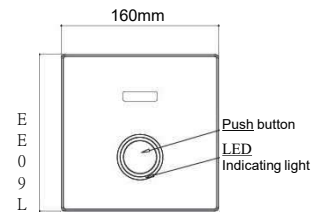

D6000

Note: Distance shall be adjusted on different seat covers and make sure sensing panel not be covered when the cover is lifted.

D6003

Power	DC: 4 "AA" size alkaline batteries AC:100V-240V/50/60Hz
Working temperature	1-45°
Sensing distance	800-900mm (adjust sensor range automatically)
Sensor activation	> 6 seconds after entering sensing distance
Time Delay before flushing	Flushing after leaving sensing distance 5 seconds
Water inlet thread	External thread G1
Water outlet thread	Outlet diameter: connect to OD32mm discharge pipe Dynamic pressure range 0.1 MPa- Static pressure range 0.8MPa (Inner diameter of water supply pipe larger than 25mm is recommended)
Flush volume	Nine levels of flush volume, can be adjusted by remote-control
Mechanical push button	Mechanical push button ensures normal flushing function when power off

D300031

NEW!

URINAL SENSOR

130mm

E
E
O
S
L

0

LED indicating light

Manual push button

Power:	AC: 100V-240V/50/60HZ
temperature	1-45°
Sensing distance	Factory set is 65cm (adjustable), sensing distance can be adjusted by remote-control
Water inlet thread	External thread G1/2
Working pressure	Static pressure range 0.05Mpa-0.8MPa

D3000

D3100

Power:	DC: 4 "AA" size alkaline batteries AC: 100V-240V/50/60Hz
temperature	1.45P
Battery life	About 2 years based on average 4000 flushing cycles per month
Sensing distance	Factory set is 65cm (adjustable), sensing distance can be adjusted by remote-control
Water inlet thread	External thread G1/2
Working pressure	Static pressure range 0.05Mpa-0.8MPa