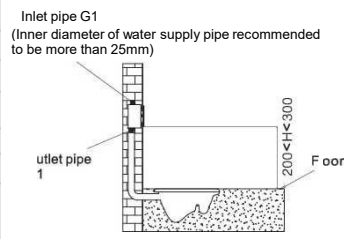

Power	DC: 4 "AA" size alkaline batteries AC:100V-240V/50/60Hz
Working temperature	1-45°
Sensing distance	800-900mm (adjust sensor range automatically)
Sensor activation	> 6 seconds after entering sensing distance
Time Delay before flushing	Flushing after leaving sensing distance 5 seconds
Water inlet thread	External thread G1
Water outlet thread	Outlet diameter: connect to OD32mm discharge pipe Dynamic pressure range 0.1 MPa- Static pressure range 0.8MPa (Inner diameter of water supply pipe larger than 25mm is recommended)
Flush volume	Nine levels of flush volume, can be adjusted by remote-control
Mechanical push button	Mechanical push button ensures normal flushing function when power off

D300031

NEW!