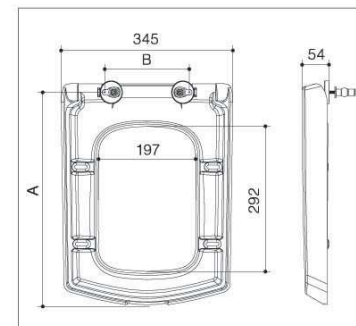

B6065

■ Square ■ Slow down