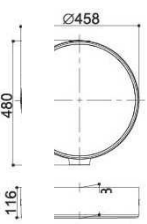

G210880

Decorative circle
Push button

Toughened glass tank panel
Pattern design is customized

G210880

Half Flush Full Flush

Decorative circle
Decorative circle in patting fine silver

Features

- Seamless design of water tank without cover, easy to clean and dust-proof.
- Pioneering round design
- Scratch resistant tempered glass panel
- Patent cover opening by button on the side.
- Flushing volume: 7/4L · 6/3L

	LxWxH	Gross weight	Net weight
Master carton 3PCS	490x480x525mm	15.9kg	12.9kg
Inner Box	475x150x505mm	4.9kg	4.3kg

G210881

Push button

silk screen
Pattern design is customized

G210881

Half Flush Full Flush

Features

- Seamless design of water tank without cover, easy to clean and dust-proof.
- Pioneering round design
- Tank panel with silk printing design
- Patent cover opening by button on the side.
- Flushing volume: 7/4Ls 6/3L

	LxWxH	Gross weight	Net weight
Master carton 3PCS	490x480x525mm	12.45kg	9.45kg
Inner Box	475x150x505mm	3.75kg	3.15kg