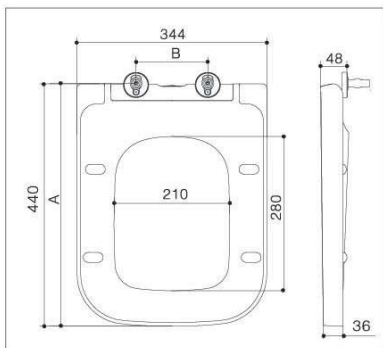

Unit: mm

B6100 B6125

NEW!

B6100

■ Square ■ Slow down

B6125

■ Round ■ Slow down

Item	Hinges available	Bolts available	Installation method	Slow down	A	B
B6100	 B030101	 B02042	one-button locker	Available	400 - 450	80 - 180
		 B020421	one-button locker	Available	390 - 460	60 - 200
B6125	 B03052	 B020520	Top-mounted	Available	405 - 455	63 - 163
		 B020521	Top-mounted	Available	395 - 465	43 - 183