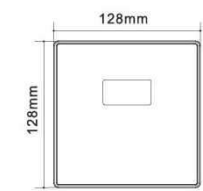

D6000

Note: Distance shall be adjusted on different seat covers and make sure sensing panel not be covered when the cover is lifted.

D6003

Power	DC: 4 "AA" size alkaline batteries AC:100V-240V/50/60Hz
Working temperature	1-45°
Sensing distance	800-900mm (adjust sensor range automatically)
Sensor activation	> 6 seconds after entering sensing distance
Time Delay before flushing	Flushing after leaving sensing distance 5 seconds
Water inlet thread	External thread G1
Water outlet thread	Outlet diameter: connect to OD32mm discharge pipe Dynamic pressure range 0.1 MPa- Static pressure range 0.8MPa (Inner diameter of water supply pipe larger than 25mm is recommended)
Flush volume	Nine levels of flush volume, can be adjusted by remote-control
Mechanical push button	Mechanical push button ensures normal flushing function when power off

D300031

NEW!

URINAL SENSOR

130mm

E
E
O
S
L

0

LED indicating light

Manual push button

Power:	AC: 100V-240V/50/60HZ
temperature	1-45°
Sensing distance	Factory set is 65cm (adjustable), sensing distance can be adjusted by remote-control
Water inlet thread	External thread G1/2
Working pressure	Static pressure range 0.05Mpa-0.8MPa

D3000

D3100

Power:	DC: 4 "AA" size alkaline batteries AC: 100V-240V/50/60Hz
temperature	1.45P
Battery life	About 2 years based on average 4000 flushing cycles per month
Sensing distance	Factory set is 65cm (adjustable), sensing distance can be adjusted by remote-control
Water inlet thread	External thread G1/2
Working pressure	Static pressure range 0.05Mpa-0.8MPa