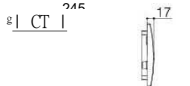

G3004108
Operating mode: Mechanical
Matching concealed cisterns: G3003Mechanical cistern I.H U M
G3004A, G3004Dseries, G3008A, G3008Dseries, G3007
Finish: Shining chrome, matte chrome, white, black, Ceramic white