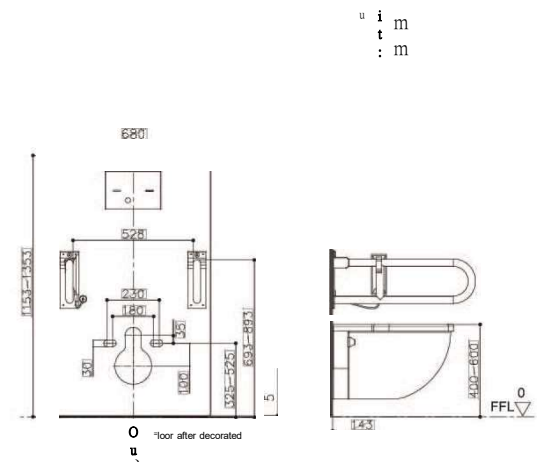

G31 Movable concealed cistern (height adjustable)

G3103BA

External moveable concealed cistern		
Size	1153X680X143mm	Water volume adjustment
Closestool height		400-600mm
Decorative board color		White/Black
Bearing weight		400kg
Designed for wall-hung toilet (念滑麗既滑閉聲聽d)		