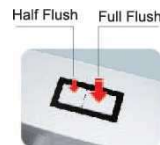

G21035

A3626 Dual Push Button