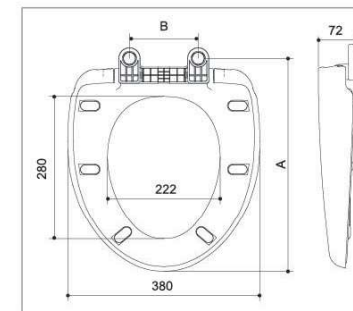

B1009

■ Elongated Round ■ Slow down