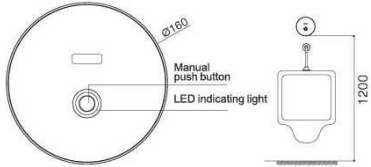

D32001

URINAL SENSOR VQ

Power:	AC: 100V~240V/50/60Hz
Working temperature	1-45P
Sensing distance	Factory set is 65cm (adjustable), sensing distance can be adjusted by remote-control
Water inlet thread	External thread G1/2

Working pressure Static pressure range 0.05Mpa-0.8MPa

FEATURES'^

- **• Water saving**
  The faucet activates water flow automatically when users' hands enter the detection zone and turns itself off after hands are removed. Using fuzzy induction logic to avoid refraction from beam and mirror, so as to prevent faucet continue to run water and misoperation of fuzzy induction.
- **• Automatic adjustment of sensing distance**
  The sensor faucet will automatically adjust sensing distance according to using surrounding.
- **• Self-defence of auto-cutting electricity**
  The sensor valve core can be closed automatically while in operation or not, when the sensor is out of electricity, falling off or breaking of batter box wires.
- **• Hygiene sanitary**
  The electronic faucet activates water flow and stops automatically. No physical contact is necessary, assuring sanitary protection.
- **• Front installed sensor**
  Tiny sensor positioned in water outlet to assure more precise sensing and can be protected from cleanser and cleaning fluids that can damage the sensor faucet, while cleaning the faucet.
- **• Intelligent function**
  If an object is in view continuously for thirty seconds, the faucet will automatically shut off. The faucet will remain off until the object is removed.
  If an users' hand entering into detection zone for one minute, the faucet will automatically shut off.

Power	DC 4 "AA" size alkaline batteries
Working temperature	AC: 100V~240V/50/60Hz
Sensing distance	1^45^
Water inlet thread	G1/2
Working pressure	Static 0.05Mpa-0.8MPa