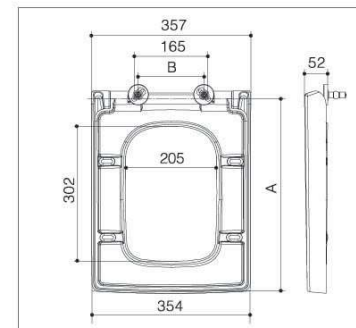

Unit: mm

B6064 B6065

B6064

■ Square ■ Slow down

B6065

■ Square ■ Slow down

Item	Hinges available	Bolts available	Installation method	Slow down	A	B
B6064	 B03033	 B02033	Quick-release	Available	405-455	120-220
		 B02037	Quick-release	Available	395-465	100-240
B6065	 B03033	 B02033	Quick-release	Available	410-460	115-215
		 B02037	Quick-release	Available	400-470	95-235