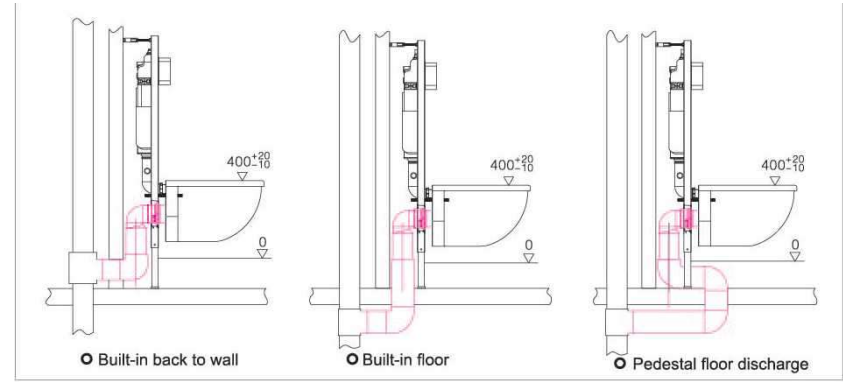

Installation drawing for discharge pipe