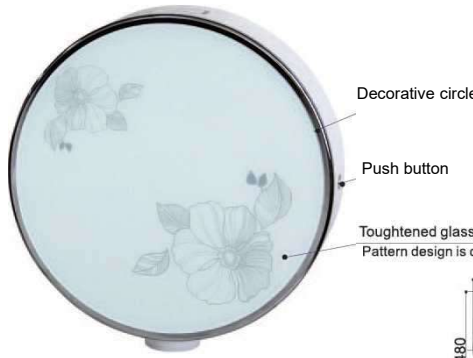

Half Flush Full Flush

Patented lid-open structure

Bottom left inlet

Bottom right inlet

G210880

Decorative circle
Push button

Toughened glass tank panel
Pattern design is customized

G210880

Half Flush Full Flush

G210880000 Dual Push Button

Push button

Decorative circle
Decorative circle in patting fine silver

Features

- Seamless design of water tank without cover, easy to clean and dust-proof.
- Pioneering round design
- Scratch resistant tempered glass panel
- Patent cover opening by button on the side.
- Flushing volume: 7/4L · 6/3L