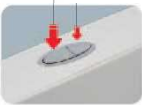

G21050

NEW!

G21050

Features

- Seamless one-piece design
- Patented appearance design
- Slim design of 90mm thickness, space saving
- Easy installation
- Optional flushing volume 7/4L, 6/3L

Half Flush Full Flush