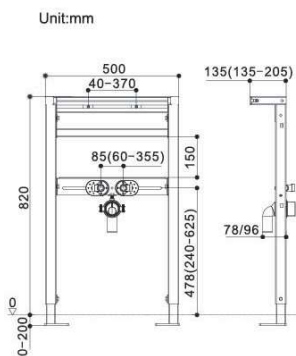

G30014A\G30013A\G30012A

G30014A

Accessories for concealed cistern

Item/Code	Product	Item/Code	Product		
Vertical discharge PG30031260		Material : PVC Specification : Φ91 x Φ90	Vertical discharge PG30041550		Material : HDPE Specification : Φ91 x Φ90
Vertical discharge PG30041540		Material : HDPE Specification : Φ91 x Φ110	Vertical discharge PG30010050 PG30010051		Material : PVC Specification : Φ91 x Φ110
Horizontal discharge PG30010490		Material : PVC Specification : Φ91 x Φ114	Vertical discharge PG3003156		Material : HDPE Specification : Φ91 x Φ90
Item/Code	Product		Material	Specification	
Connecting pipe A PG30010030			HDPE	Φ89 x Φ121 x 180	
Connecting pipe B PG30010031				Φ89 x Φ121 x 230	
Straight pipe A PG30010170			PP	Φ45 x Φ50 x 183	
Straight pipe B PG30010171 (Big Flange)				Φ45 x Φ57 x 183 (Big Flange)	
Straight pipe C PG30010530				Φ45 x Φ50 x 245	
Adapter A PG30010540			PVC	Φ110.4 x Φ100.4	
Adapter B PG30010480				Φ114.5 x Φ90	
Adapter C PG30010460				Φ110.8 x Φ103	
ZH51			HDPE	Φ90 x Φ110	
Shifter ZH60			PVC	Φ91 x Φ114 x 430	
Sewage bend pipe ZH62			PP	Φ76 x Φ114