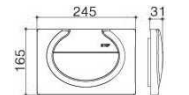

G3004001
Operating mode: Mechanical
Matching concealed cisterns: G3003Mechanical cistern I.II.IV
G3004A, G3004Dseries, G3008A, G3008Dseries, G3007
Finish: Shining chrome, matte chrome, white, black, Ceramic white

NEW