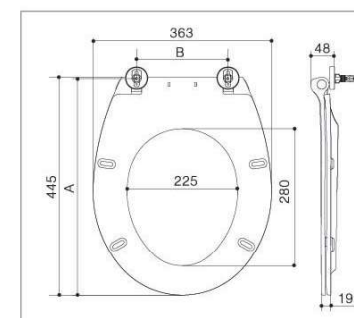

NEW!

B6109

■ Round ■ Slow down

B6098

■ Slim ■ Round ■ Slow down

Item	Hinges available	Bolts available	Installation method	Slow down	A	B
B6111		B020570	Top-mounted	Available	413-462	130-230
		B020575	Top-mounted	Available	403-472	110-250
		B0204831	Top-mounted	Available	413-462	130-230
		B020485	Top-mounted	Available	403-472	110-250
B6112		B020520	Top-mounted	Available	391-441	130-230
		B020521	Top-mounted	Available	381-451	110-250