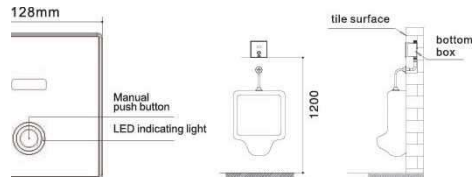

D32001

URINAL SENSOR VQ

Power:	AC: 100V~240V/50/60Hz
Working temperature	1-45P
Sensing distance	Factory set is 65cm (adjustable), sensing distance can be adjusted by remote-control
Water inlet thread	External thread G1/2

Working pressure Static pressure range 0.05Mpa-0.8MPa

FEATURES'^

- **• Water saving**
  The faucet activates water flow automatically when users' hands enter the detection zone and turns itself off after hands are removed. Using fuzzy induction logic to avoid refraction from beam and mirror, so as to prevent faucet continue to run water and misoperation of fuzzy induction.
- **• Automatic adjustment of sensing distance**
  The sensor faucet will automatically adjust sensing distance according to using surrounding.
- **• Self-defence of auto-cutting electricity**
  The sensor valve core can be closed automatically while in operation or not, when the sensor is out of electricity, falling off or breaking of batter box wires.
- **• Hygiene sanitary**
  The electronic faucet activates water flow and stops automatically. No physical contact is necessary, assuring sanitary protection.
- **• Front installed sensor**
  Tiny sensor positioned in water outlet to assure more precise sensing and can be protected from cleanser and cleaning fluids that can damage the sensor faucet, while cleaning the faucet.
- **• Intelligent function**
  If an object is in view continuously for thirty seconds, the faucet will automatically shut off. The faucet will remain off until the object is removed.
  If an users' hand entering into detection zone for one minute, the faucet will automatically shut off.

Power	DC 4 "AA" size alkaline batteries
Working temperature	AC: 100V~240V/50/60Hz
Sensing distance	1^45^
Water inlet thread	G1/2
Working pressure	Static 0.05Mpa-0.8MPa

D5000 Sensor Faucet