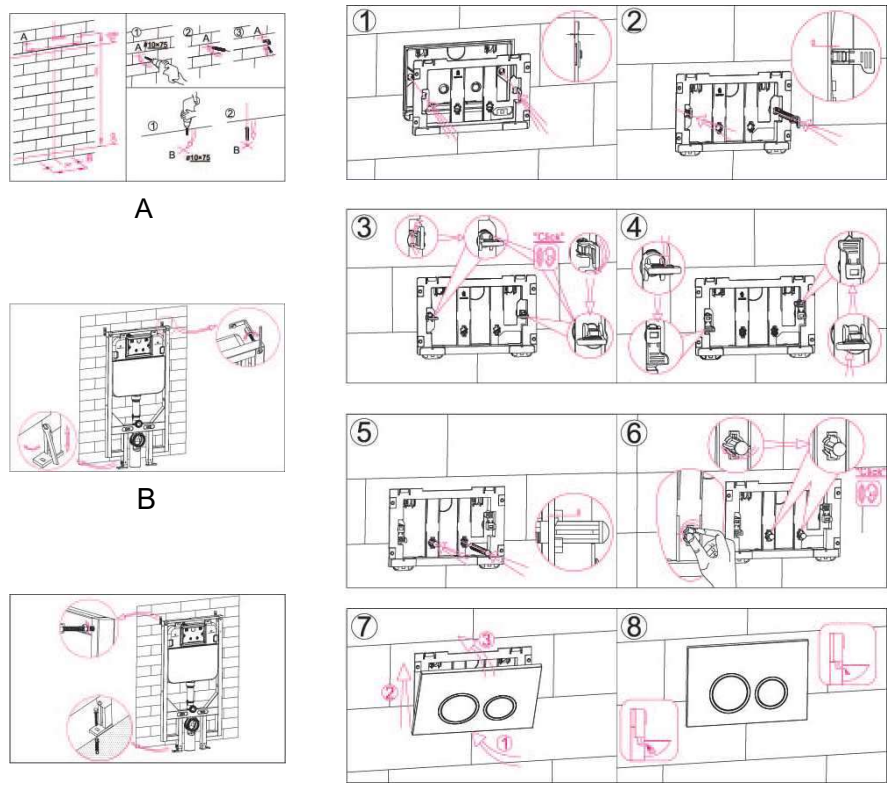

Installation drawing of concealed cistern

Installation drawing for metal frame Methods of water supply