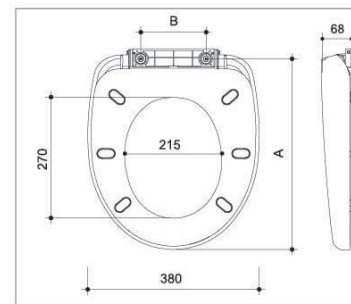

Item	Hinges available	Bolts available	Installation method	Slow down	A	B		
B1030	B03002 Hinge set PB60040051	B02017	Bottom-mounted	Available	430 ± 12	160 ± 26		
	B03003 Hinge set PB1023003	B02025	Top-mounted	Available	453 ± 5	145 ± 10		
		L=60mm B02013 (without cap) L=80mm B02011 L=60mm B02014 (without cap) L=80mm B02012 (without cap)	Bottom-mounted					
	B03007 Hinge set PB6021003	B02032	Top-mounted	Available	445 ± 14	143 ± 18		
	B03005 Hinge set PB1028003		Top-mounted				436 ± 14	140 ± 21
	B03006 Hinge set PB0204101		one-button locker				438 ± 14	140 ± 21
	B03004 Hinge set PB1020006	B02034	Top-mounted	Available	423 ± 10	145 ± 15		
	B03008 Hinge set PB0203601	B02036	Top-mounted	Available	412 ± 12	102 - 128		
					412 ± 12	176 - 202		
					387 - 400	152 ± 24		
424 - 437					152 ± 24			
Quick-release			428 ± 12		102 - 128			
			428 ± 12		176 - 202			
			403 - 416		152 ± 24			
			440 - 453		152 ± 24			
B03008 Hinge set PB0203601	B02038	Quick-release	Available	412 ± 12	82 - 128			
				412 ± 12	176 - 222			
		Quick-release		377 - 400	152 ± 24			
				424 - 447	152 ± 24			

Unit: mm