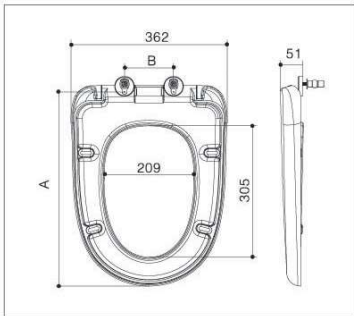

B6089

■ Elongated Square ■ Slow down