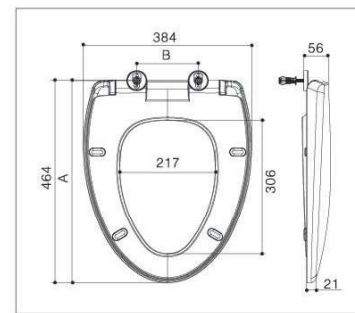

B1087

■ Round ■ Slow down