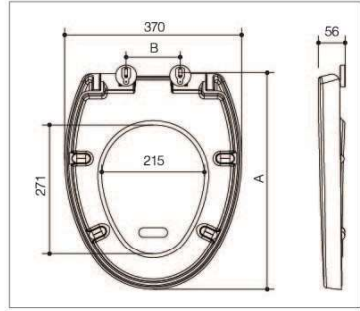

B6041

■ Round ■ Slow down