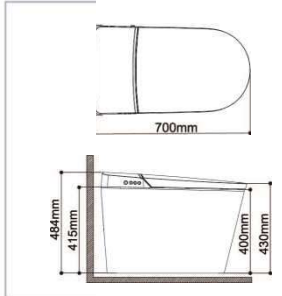

A6 Smart Toilet

NEW!

VC300

A7 Water efficiency certification

NEW!