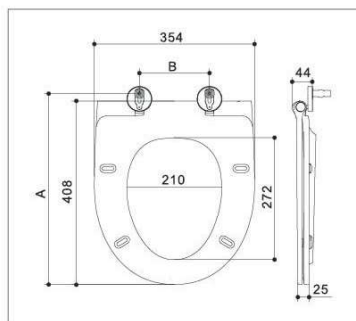

B6105

■ Round ■ Slow down