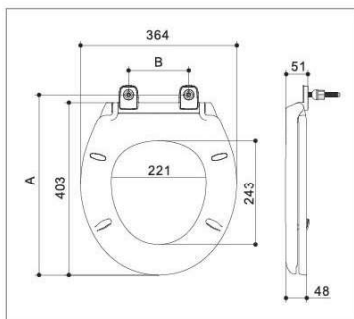

Unit: mm

B1098 B1099

NEW!

B1098

■ Elongated Round ■ Slow down

B1099

■ Round ■ Slow down

Item	Bolts available	Installation method	Slow down	A		B	
				B1098	B1099	B1098	B1099
B1098	B020250	Top-mounted	Available	467-477	415-425	130-150	130-150
B1099	L=60mm L=80mm B02013 B02011 (without cap) L=60mm L=80mm B02014 B02012 (without cap)	Bottom-mounted	Available	467-477	415-425	130-150	130-150