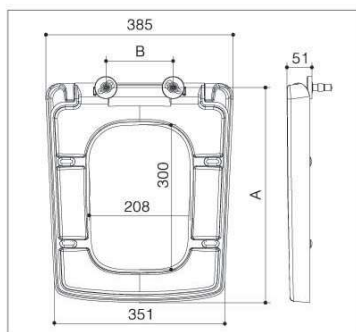

B6067

■ Square ■ Slow down