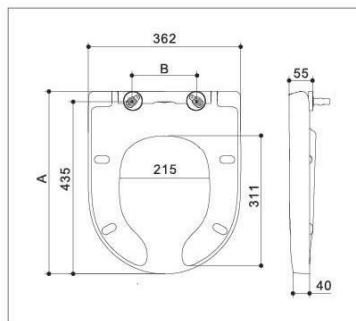

Unit: mm

B6103 B6105 **NEW!**

B6103

■ Round ■ Slow down

B6105

■ Round ■ Slow down

Item	Hinges available	Bolts available	Installation method	Slow down	A	B
B6103		 B020420	Top-mounted	Available	370-420	105-205
		 B020421	Top-mounted	Available	360-430	85-225
B6105		 B020420	Top-mounted	Available	396-446	80-180
		 B020421	Top-mounted	Available	386-456	60-200