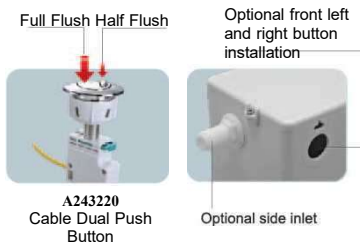

G21017

A243220 Cable Dual Push Button
Optional front left and right button installation
Optional side inlet