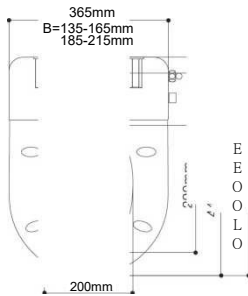

V8100-01

V8900

V8900	Mounting plate available	Item	B
	OM	PW060301 PW060302	135-165mm 185-215mm

V8100-03

- For special ceramic toilet
- Bottom water inlet and current input

V8902

V8100-04

Item	Non-electronic bidet seat	
Main unit	Energy-saving and environmentally friendly	It is driven by water instead of electricity, energy-saving and environmentally friendly
	Water pressure range	0.07-0.5MPa
	Dimension	500*365*60mm(LxWx H)
Caring device	Open and close device	slow down seat and lid, noise-free
	Safety device	Quick-release system, easy installation
Cleaning device	Cleaning mode	Rear and feminine cleaning
	Cleaning water flow	Bubble water, soft and comfortable
	Water pressure protector	water pressure stabilizing device
	Anti-fouling device	Filter installed, anti-syphon and anti-backflow function. Nozzle self-cleaning, anti-bacterial and can be disassembled for cleaning.
	Water volume adjustment	Rotate the button to adjust water volume.