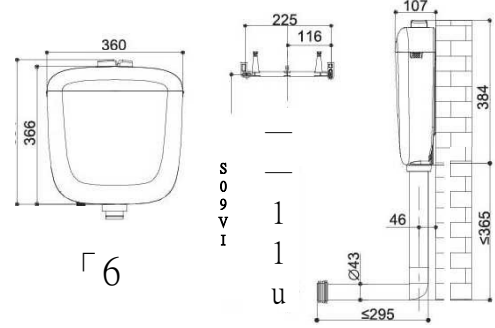

Features

- Specially designed for children, more compact and secure
- Lovely and attractive design of pattern
- Patented appearance design
- Easy installation and maintenance
- Optional flushing volume: 7/4L, 6/3L