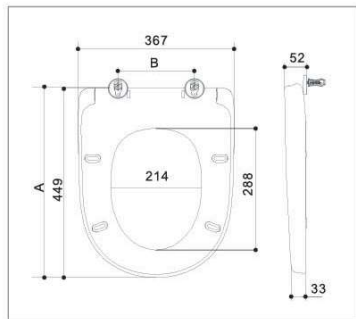

B1112

■ Round ■ Slow down