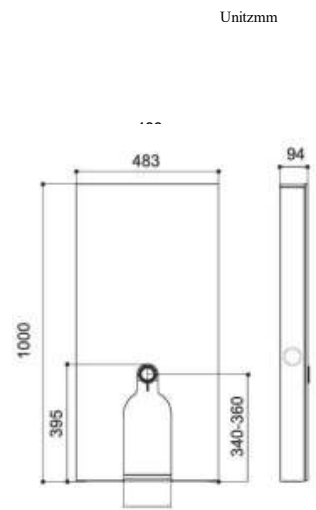

G31 Series

Concealed Cistern	
Water volume adjustment	3L-6L / 3L-4.5L
Actuation Mode: Top Inductive Dual Flush / Front Inductive Dual Flush	
Floor type toilet	Glass face plate and glass top lid (tempered glass with optional colors) Stainless steel side panel

G31 Movable concealed cistern (height adjustable)

External moveable concealed cistern		
Size	1153X680X143mm	Water volume adjustment
Closestool height		400-600mm
Decorative board color		White/Black
Bearing weight		400kg
Designed for wall-hung toilet (念滑麗既滑閉聲聽d)		

Optional Actuators for Mechanical operation