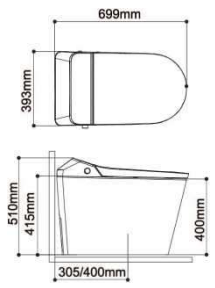

A8 Water efficiency certification

EWI

VC300

A9 Water efficiency certification

Item		Item	
Main Unit	Rated voltage	220V, 50Hz	Drying device
	Rating power	1070W	
	Water pressure range	0.08-0.8MPa	
	Electrical wire	about 1.5 m Long, Electrical leakage protector	
	Waterproof	IPX4	
Cleaning device	Heating method	Instant heating	Heated seat
	Heating power	1600W	
	Anti-bacterial material	Anti-bacterial boom jet nozzle	
	Water temperature	6 different level adjustment	
	Water volume	3 different level adjustment	
	Cleaning mode	Buttock wash/mobile wash, women wash/mobile wash/Pulse massage	
	Spray cleansing location	5 different level adjustment	
	Water pressure protector	Rear cleaning / Rear massage Front cleaning for ladies	
	Anti-fouling device	Speedy water discharge device, Automatic cleaning nozzle, Anti-siphon device, Anti-backflow device, Filter device	
	Safety device	Water level sensor, Temperature sensor, Bimetallic thermostat, Automatic disconnecting upon electric leakage, Over-temperature protection	
Intelligent set-up	Night light assembly	Intelligent, Normally off	Toilet performance
	Deodorant	Reacting without light	
	Remote control	5liter Dual flush, more water-saving	
	ECO Energy saving	305/400mm is adjustable	
Safe water temperature device	Unique design with automatic water-break device, to ensure water cuts off when water temperature is higher than safe water temperature.