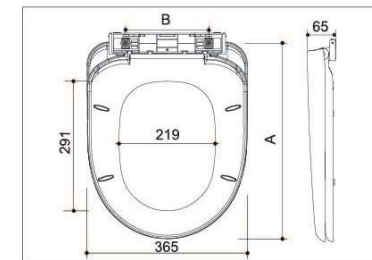

Item	Hinges available	Bolts available	Installation method	Slow down	A			
					B1045	B1046	B	
B1045	B03002 Hinge set PB60040051	B02017	Bottom-mounted	Available	450 ± 12	437 ± 12	160 ± 26	
	B03007 Hinge set PB6021003	B02032	Top-mounted	Available	465 ± 14	452 ± 14	143 ± 18	
	B03005 Hinge set PB1028003			Available	456 ± 14	443 ± 14	140 ± 21	
	B03006 Hinge set PB0204101			one-button locker	Available	458 ± 14	445 ± 14	140 ± 21
	B03004 Hinge set PB1020006	B02034	Top-mounted	Available	443 ± 10	430 ± 10	145 ± 15	
	B1046	B03008 Hinge set PB0203601	B02036	Top-mounted	Available	432 ± 12	419 ± 12	102 - 128
						432 ± 12	419 ± 12	176 - 202
						407 - 420	394 - 407	152 ± 24
						444 - 457	431 - 444	152 ± 24
						448 ± 12	435 ± 12	102 - 128
B02038			Quick-release	Available	448 ± 12	435 ± 12	176 - 202	
					448 ± 12	435 ± 12	176 - 202	
					423 - 436	410 - 423	152 ± 24	
					460 - 473	447 - 460	152 ± 24	
					432 ± 12	419 ± 12	82 - 128	
B02038	Quick-release	Available	432 ± 12	419 ± 12	176 - 222			
			397 - 420	384 - 407	152 ± 24			
			444 - 467	431 - 454	152 ± 24			
			448 ± 12	435 ± 12	82 - 128			
			448 ± 12	435 ± 12	176 - 222			
B1045	B03003 Hinge set PB1023003	B02025	Top-mounted	Available	473 ± 5		145 ± 10	
	B1046	B03003 Hinge set PB1023003	B02025	Top-mounted	460 ± 5		145 ± 10	
Bottom-mounted			Available	460 ± 5		145 ± 10		

Unit: mm

Item	Hinges available	Bolts available	Installation method	Slow down	A		B	
					B1047	B1049		
B1047	B03002 Hinge set PB60040051	B02017	Bottom-mounted	Available	489 ± 12	440 ± 12	160 ± 26	
					512 ± 5	463 ± 5		
		B02025	Top-mounted	Available	512 ± 5	463 ± 5	145 ± 10	
					512 ± 5	463 ± 5		
		B03003 Hinge set PB1023003	L=40mm B02013 (without cap) L=60mm B02011 (without cap) L=60mm B02014 (without cap) L=80mm B02012 (without cap)	Bottom-mounted	Available	504 ± 14	455 ± 14	143 ± 18
						495 ± 14	446 ± 14	
		B03007 Hinge set PB6021003	B02032	Top-mounted	Available	495 ± 14	446 ± 14	140 ± 21
						495 ± 14	446 ± 14	
		B03005 Hinge set PB1028003	B02032	one-button locker	Available	497 ± 14	448 ± 14	140 ± 21
						497 ± 14	448 ± 14	
B03004 Hinge set PB1020006	B02034	Top-mounted	Available	482 ± 10	433 ± 10	145 ± 15		
				471 ± 12	422 ± 12			
B1049	B03008 Hinge set PB0203601	B02036	Top-mounted	Available	471 ± 12	422 ± 12	102 - 128	
					471 ± 12	422 ± 12		
					446 - 459	397 - 410		152 ± 24
					483 - 496	434 - 447		152 ± 24
					487 ± 12	438 ± 12		102 - 128
		B02038	Quick-release	Available	487 ± 12	438 ± 12	176 - 202	
					462 - 475	413 - 426	152 ± 24	
					499 - 512	450 - 463	152 ± 24	
					471 ± 12	422 ± 12	82 - 128	
					471 ± 12	422 ± 12	176 - 222	
B02038	Quick-release	Available	436 - 459	387 - 410	152 ± 24			
			483 - 506	434 - 457	152 ± 24			
			487 ± 12	438 ± 12	82 - 128			
			487 ± 12	438 ± 12	176 - 222			
			452 - 475	403 - 426	152 ± 24			
B1047	B03009 Hinge set PB1040003	B02028	Top-mounted	Available	512 ± 5		148 ± 10	
					512 ± 5			
B1049	B03009 Hinge set PB1040003	B02027	Top-mounted	Available	440 ± 5		189 ± 38	
					440 ± 5			

Unit: mm