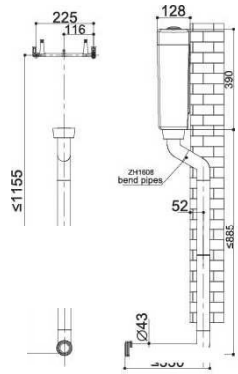

G21016

Features

- Classic "runway" contour, smooth and smooth lines, simple and beautiful.
- Patent appearance
- Flushing volume: 7/4L > 6/3L

G21016

Half Flush Full Flush

	LxWxH	Gross weight	Net weight
Master carton SPCS	740x410x470mm	15.0kg	13.5kg
Inner Box	395x140x450mm	2.7kg	2.3kg

G21017

Features

- Unique european design
- Installed inside cabinet or wall for space saving
- Flushing volume: 6/3L

G21017

	LxWxH	Gross weight	Net weight
Master carton SPCS	760x410x395mm	14.5kg	13.0kg
Inner Box	395x145x373mm	2.6kg	2.2kg