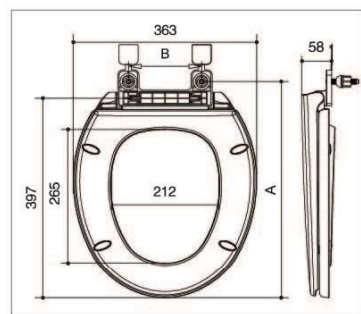

B1063
■ Round ■ Slow down