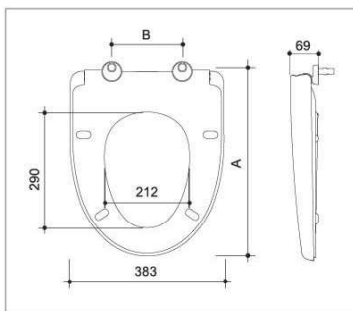

B1006

■ Elongated Round ■ Slow down