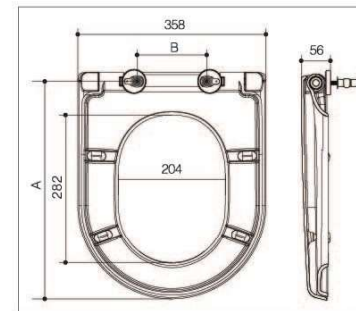

B6053

■ Square ■ Slow down