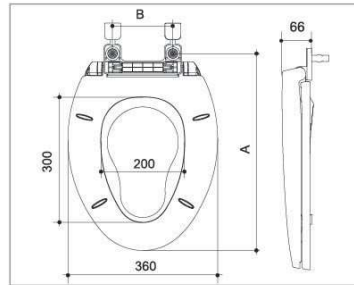

B1046

- Round ■ Slow down