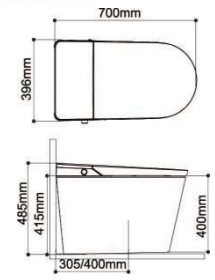

A6 Smart Toilet

NEW!

A7 Water efficiency certification

NEW!

VC300