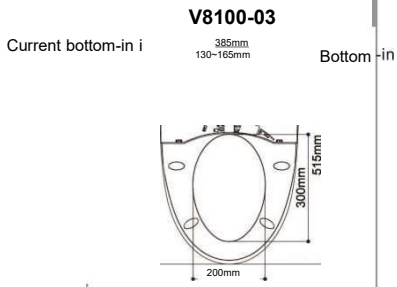

V8100-01

V8900

V8900	Mounting plate available	Item	B
	OM	PW060301 PW060302	135-165mm 185-215mm

V8100-03

- For special ceramic toilet
- Bottom water inlet and current input

V8902

V8100-04

Item	Non-electronic bidet seat	
Main unit	Energy-saving and environmentally friendly	It is driven by water instead of electricity, energy-saving and environmentally friendly
	Water pressure range	0.07-0.5MPa
	Dimension	500*365*60mm(LxWx H)
Caring device	Open and close device	slow down seat and lid, noise-free
	Safety device	Quick-release system, easy installation
Cleaning device	Cleaning mode	Rear and feminine cleaning
	Cleaning water flow	Bubble water, soft and comfortable
	Water pressure protector	water pressure stabilizing device
	Anti-fouling device	Filter installed, anti-syphon and anti-backflow function. Nozzle self-cleaning, anti-bacterial and can be disassembled for cleaning.
	Water volume adjustment	Rotate the button to adjust water volume.