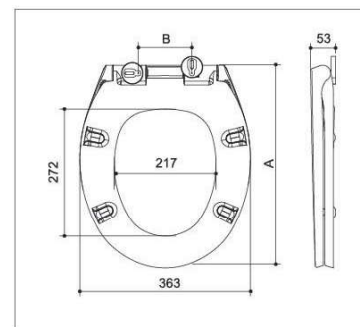

Item	Hinges available	Bolts available	Installation method	Slow down	A	B
B6115	 B03052	B020520	Top-mounted	Available	430-480	144-244
		B020521	Top-mounted	Available	420-490	124-264
B6119	 B03021	B020420	Top-mounted	Available	410-460	130-230
		B020421	Top-mounted	Available	400-470	110-250

Unit: mm

Item	Hinges available	Bolts available	Installation method	Slow down	A	B
B6022	 B03033	B02033	Quick-release	Available	405-455	64-164
		B02037	Quick-release	Available	395-465	44-184
B6011	 B03033	B02033	Quick-release	Available	391-441	64-164
		B02037	Quick-release	Available	381-451	44-184

Unit: mm