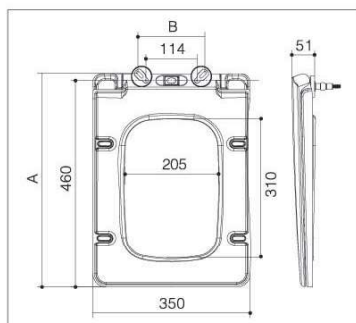

Unit: mm

B6066 B6067

B6066

■ Square ■ Slow down

B6067

■ Square ■ Slow down

Item	Hinges available	Bolts available	Installation method	Slow down	A	B
B6066	 B03033	 B02033	Quick-release	Available	412-462	110-210
		 B02037	Quick-release	Available	402-472	90-230
B6067	 B03032	 B02042	one-button locker	Available	435-485	64-164
		 B020421	one-button locker	Available	425-495	44-184