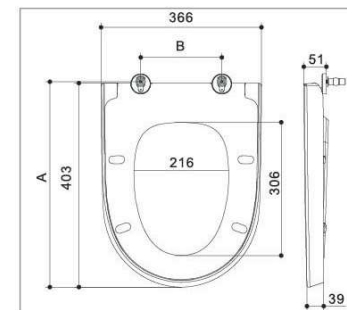

B6108

■ Round ■ Slow down