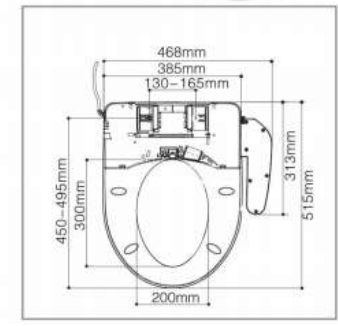

Item		Item	
Main Unit	Rated voltage	AC 220V, 50Hz	Drying device
	Rating power	1105W Maximum power 1635W	
	Water pressure range	0.07-0.8MPa	
	Electrical wire	1.5m Long, Electrical leakage protector	
Cleaning device	Waterproof	IPX4	Heated seat
	Heating method	Instant heating	
	Heating power	1600W	
	Anti-bacterial material	Anti-bacterial boom jet nozzle	
	Water temperature	6 different level adjustment	
	Water volume	5 different level adjustment	
	Cleaning mode	Rear cleaning / Rear massage	
	Spray cleansing location	5 different level adjustment	
	Water pressure protector	Rear cleaning / Rear massage Front cleaning for ladies	
	Anti-fouling device	Speedy water discharge device, Automatic cleaning nozzle, Anti-syphon device, Anti-backflow device, Filter device	
Intelligent set-up	Water level sensor, Temperature sensor, Bimetallic thermostat, Safety device	Automatic disconnecting upon electric leakage, Over-temperature protection	Intelligent set-up
	Warm wind speed	Over 4M/S	
	Warm temperature	6 different level adjustment	
	Heating power	250W	
Main unit	Water pressure range	0.07-0.8MPa	Cleaning device
	Electrical wire	1.5m Long, Electrical leakage protector	
	Waterproof	IPX4	
	Warm wind speed	Over 4M/S	
	Warm temperature	6 different level adjustment	
	Heating power	250W	
	Safety device	1 temperature sensor, bimetallic thermostat, temperature fuse	
	Surface temperature	6 different level adjustment	
	Heating power	50W	
	Open and close device	Quiet slow down device, Quick-release assembly	
Heated seat	Heated burning protection	The seat temperature will automatically lower to level 1 in 10 minutes after using.	Safety device
	Anti-bacterial material	Anti-bacterial seat	
	Seating sensor, Temperature sensor, Bimetallic thermostat, Temperature fuse	6 different level adjustment	
	Electricity cut off at high temperature	Electricity cut off at high temperature	
Executive standard of the Product	Night light assembly	Intelligent, Normally off	Executive standard of the Product
	Deodorant	Activated carbon deodorant	
	User ID setting	To avoid disturbance from remote controls by multi-user.	
Caring device	User ID setting	To avoid disturbance from remote controls by multi-user.	Executive standard of the Product