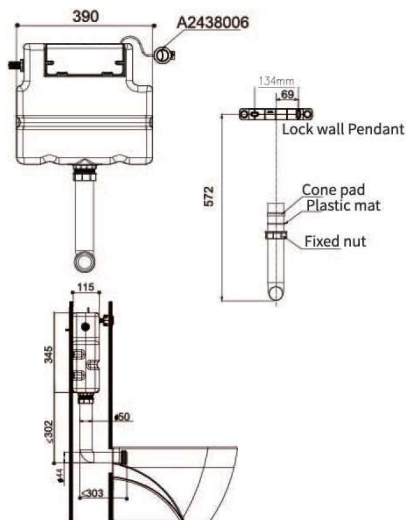

CONCEALED CISTERN

G3010

Unit:mm

G3010

Half/ush Full Flush

A2438006

Cable Dual Push Button

G3100011

Pneumatic drive operation with optional button

G3100011

G3100018

Features

.The water tank is molded by blow molding and is durable.

- Installed inside cabinet or wall for space saving.
- Optional side left and right inlet.
- Optional push button position.

G3005A

G3005A
Mechanical cistern I

G3005AB
Mechanical cistern II

G3005AD

Concealed Cistern	
3L-6L/3L-4.5L	
Actuator Size: 210x140mm	Actuator operation (optional): Top push or front push
G3005AA Designed for wall-hung toilet G3005AB Designed for floor mounted toilet G3005AD Designed for floor mounted toilet	Applicable for solid walls and dry build up wall (plasterboard)

Unit:mm

Optional Actuators for Mechanical operation

G30050051

G30050061

G30050071

G30050008

G30050009

G30050010

Pneumatic drive operation with optional button

G3100011