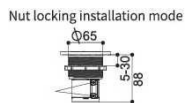

Pneumatic drive operation with optional button