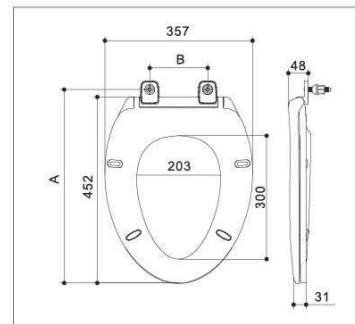

Item	Bolts available	Installation method	Slow down	A	B
B1102	B02034+	Quick-release	Available	440-460	130-166
	B03017				
B1104	B020250	Top-mounted	Available	465-475	130-150
	L=60mm B02013 L=80mm B02011 L=60mm B02014 L=60mm B02012 (without cap)	Bottom-mounted	Available	465-475	130-150

Unit: mm