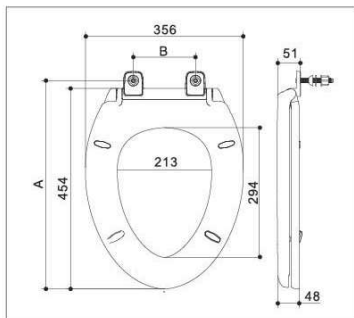

Unit: mm

B1098 B1099

NEW!

B1098

■ Elongated Round ■ Slow down

B1099

■ Round ■ Slow down

Item	Bolts available	Installation method	Slow down	A		B	
				B1098	B1099	B1098	B1099
B1098	B020250	Top-mounted	Available	467-477	415-425	130-150	130-150
B1099	L=60mm L=80mm B02013 B02011 (without cap) L=60mm L=80mm B02014 B02012 (without cap)	Bottom-mounted	Available	467-477	415-425	130-150	130-150