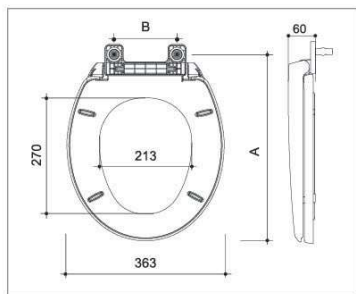

Unit: mm

B1021 B1023

B1021

■ Round ■ Slow down

B1023

■ Round ■ Slow down

Item	Hinges available	Bolts available	Installation method	Slow down	A		B
B1021			Top-mounted	Available	450 ± 25	198 ± 50	
			Bottom-mounted	Available	407 ± 12	160 ± 26	
B1023			Top-mounted	Available	430 ± 5	145 ± 10	
			Bottom-mounted	Available	430 ± 5	145 ± 10	
			Top-mounted	Available	422 ± 14	143 ± 18	
			one-button locker	Available	413 ± 14	140 ± 21	
			Top-mounted	Available	415 ± 14	140 ± 21	
			Top-mounted	Available	400 ± 10	145 ± 15	
			Top-mounted	Available	389 ± 12	102 - 128	
			Top-mounted	Available	389 ± 12	176 - 202	
			Top-mounted	Available	364 - 377	152 ± 24	
			Top-mounted	Available	401 - 414	152 ± 24	
		Top-mounted	Available	405 ± 12	102 - 128		
		Top-mounted	Available	405 ± 12	176 - 202		
		Quick-release	Available	380 - 393	152 ± 24		
		Quick-release	Available	417 - 430	152 ± 24		