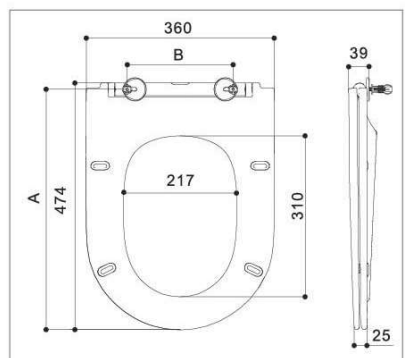

Unit: mm

B1105 B1107

NEW!

B1105

■ Round ■ Slow down

B1107

■ Round ■ Slow down

Item	Hinges available	Bolts available	Installation method	Slow down	A	B
B1105		B020250	Top-mounted	Available	414-424	130-150
		B02013 B02011 B02014 B02012 (without cap)	Bottom-mounted	Available	414-424	130-150
B1107		B020580	Top-mounted	Available	437-487	100-200
		B020581	Top-mounted	Available	427-497	80-220