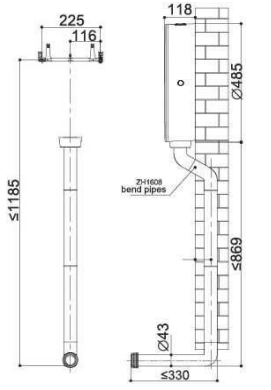

Features

- Seamless design of water tank without cover, easy to clean and dust-proof.
- Pioneering round design
- Tank panel with silk printing design
- Patent cover opening by button on the side.
- Flushing volume: 7/4Ls 6/3L

	LxWxH	Gross weight	Net weight
Master carton 3PCS	490x480x525mm	12.45kg	9.45kg
Inner Box	475x150x505mm	3.75kg	3.15kg