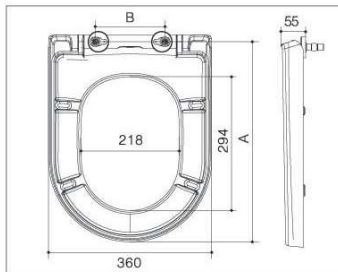

Unit: mm

B6015 B6016 B6018

B6015

■ Round ■ Slow down
Disable Seat

B6016

■ Elongated Round ■ Slow down

B6017/B6018

■ Elongated Round ■ Slow down
B6018 with bigger arc angle than B6017