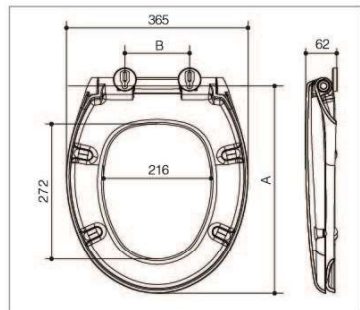

Unit: mm

B6038 B6041

B6038

■ Round ■ Slow down

B6041

■ Round ■ Slow down

Item	Hinges available	Bolts available	Installation method	Slow down	A	B
B6038		B02033	Quick-release	Available	410-460	63-163
		B02037	Quick-release	Available	400-470	43-183
B6041		B02033	Quick-release	Available	392-442	80-180
		B02037	Quick-release	Available	382-452	60-200