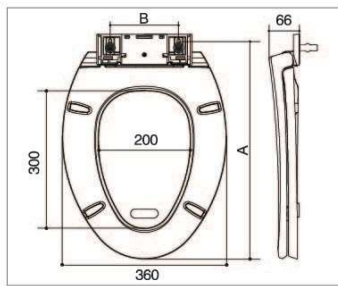

B1058

■ Round ■ Slow down