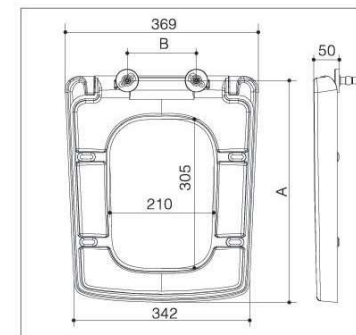

Unit: mm

B6071 B6073

B6071

■ Round ■ Slow down

B6073

■ Square ■ Slow down

Item	Hinges available	Bolts available	Installation method	Slow down	A	B
B6071	 B03010	 B02042	Quick-release	Available	392-442	64-164
		 B020421	Quick-release	Available	382-452	44-184
B6073	 B03015	 B02005	one-button locker	Available	403-453	130-230
		 B020051	one-button locker	Available	393-463	110-250