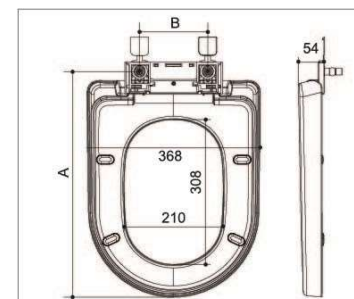

Unit: mm

B1051 B1055

B1051

■ Elongated Round ■ Slow down

B1055

■ Round ■ Slow down

Item	Hinges available	Bolts available	Installation method	Slow down	A		B
					B1051	B1055	
B1051	B03002/B03003	B02017	Bottom-mounted	Available	448 ± 12	458 ± 12	160 ± 26
	B03003/B03004	B02025	Top-mounted	Available	471 ± 5	481 ± 5	145 ± 10
		L-60mm (without cap)	Bottom-mounted				
	B03007/B03008	B02032	Top-mounted	Available	463 ± 14	473 ± 14	143 ± 18
	B03005/B03006	B02032	one-button locker	Available	454 ± 14	464 ± 14	140 ± 21
B1055	B03006/B03007	B02034	Top-mounted	Available	441 ± 10	451 ± 10	145 ± 15
	B03008/B03009	B02036	Top-mounted	Available	430 ± 12	440 ± 12	102 – 128
			Top-mounted	Available	430 ± 12	440 ± 12	176 – 202
			Top-mounted	Available	405 – 418	415 – 428	152 ± 24
			Top-mounted	Available	442 – 455	452 – 465	152 ± 24
			Top-mounted	Available	446 ± 12	456 ± 12	102 – 128
			Top-mounted	Available	446 ± 12	456 ± 12	176 – 202
	B03008/B03009	B02036	Top-mounted	Available	421 – 434	431 – 444	152 ± 24
			Top-mounted	Available	458 – 471	468 – 481	152 ± 24
			Top-mounted	Available	430 ± 12	440 ± 12	82 – 128
Top-mounted			Available	430 ± 12	440 ± 12	176 – 222	
B03008/B03009	B02038	Quick-release	Available	395 – 418	405 – 428	152 ± 24	
		Quick-release	Available	442 – 465	452 – 475	152 ± 24	
		Quick-release	Available	446 ± 12	456 ± 12	82 – 128	
		Quick-release	Available	446 ± 12	456 ± 12	176 – 222	
		Quick-release	Available	411 – 434	421 – 444	152 ± 24	
B1051	B03009/B03004	B02027	Top-mounted	Available	448 ± 5	189 ± 38	