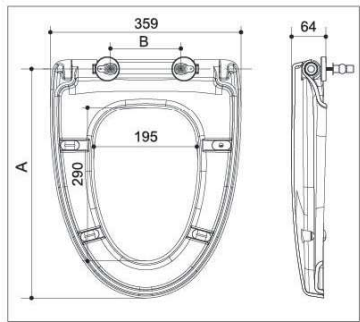

B6090

■ Elongated Round ■ Slow down