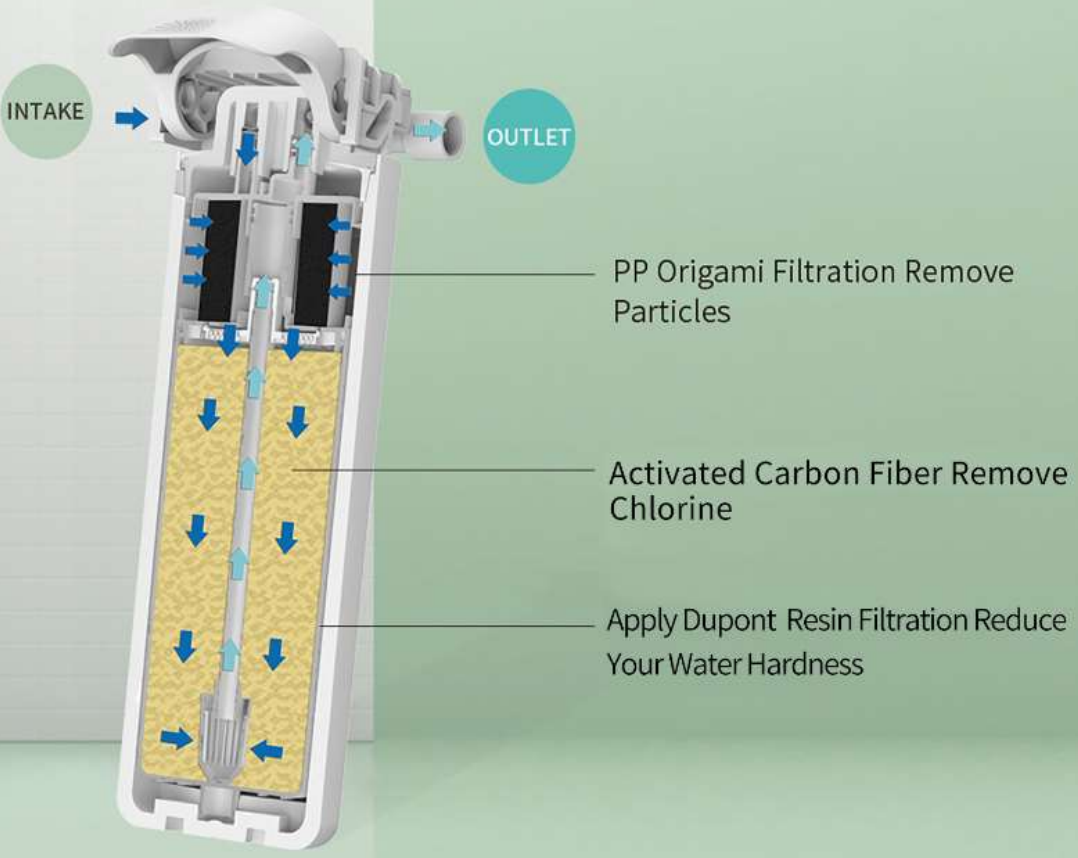

- RESEARCH
- MANUFACTURE
- DETECTION

Indian Ahmedabad Factory

Home Water Softener

SOFT WATER
BRINGS
HEALTHIER LIFE

Soft Skin

Hair Care

Health Shower

Triple Filtration Feature

TRIPLE FILTRATION FOR SOFT
& CLEAN WATER
NO ELECTRICITY REQUIREMENT

Applied Installation:

1, Wash Basin;

2, Bathroom

EASY CATRIDGE REPLACEMENT

- ① Open the cover
- ② Pull up the inner cover
- ③ Rotate off the cartridge for replacement