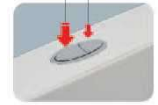

G21053

NEW!

G21053

Features

- First-class design, elegant and compact
- Patented appearance design
- Easy installation
- Optional flushing volume 7/4L, 6/3L

Flushing pipe directly inserts to cistern

Half Flush Full Flush