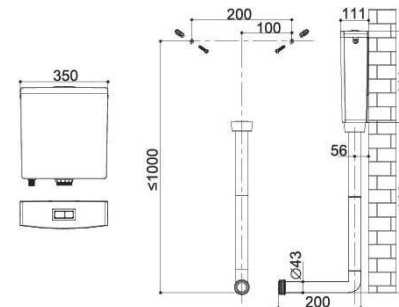

Features

- The design of three-dimensional form is more tough.
- Small and exquisite, suitable for many kinds of space.
- Patent appearance
- Patent opening structure
- Flushing volume: 7/4L, 6/3L

G21035