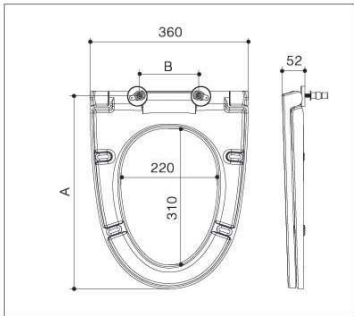

Unit: mm

B6088 B6089

B6088

■ Round ■ Slow down

B6089

■ Elongated Square ■ Slow down

Item	Hinges available	Bolts available	Installation method	Slow down	A	B
B6088		B02005	Quick-release	Available	425-475	64-164
		B020051	Quick-release	Available	415-485	44-184
B6089		B02005	Quick-release	Available	410-460	120-220
		B020051	Quick-release	Available	400-470	100-240