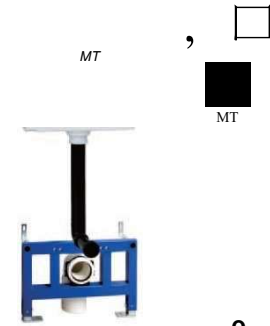

INDUCED FLUSHING

G30035 Pneumatic cistern

G30035
Pneumatic cistern I

G30035
Pneumatic cistern II

G30035
Pneumatic cistern III

G30035
Pneumatic cistern IV

Unit:mm

Concealed Cistern	
Water volume adjustment	3L-6L/3L-4.5L
Actuator Size: 245x165mm	Front push
Designed for wall hung toilet Designed for floor mounted toilet or squat toilet	Applicable for solid walls and dry build up wall (plasterboard)

Optional Actuators for Pneumatic operation

G3004DC/G3004DE/G3004DA

G3004DC

G3004DE

G3004DA

Concealed Cistern	
Water volume adjustment	3L-6L/3L-4.5L
Actuator size: 245x165mm	Front push
Designed for wall-hung toilet Designed for floor mounted toilet or squat toilet	Applicable for solid walls and dry build up wall (plasterboard)