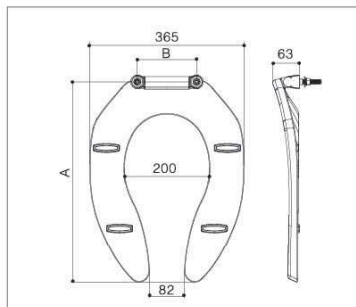

Item	Bolts available	Installation method	Slow down	A	B
B1090	B02005	Quick-release	Available	440 – 490	122 – 222
	B020051	Quick-release	Available	430 – 500	102 – 242
B1091		Bottom-mounted		474	140

Unit: mm