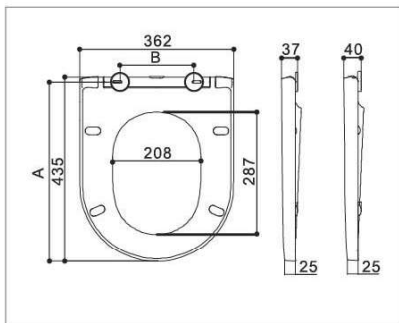

Unit: mm

PP TOILET SEAT

B1108 B1121

NEW!

B1108

■ Round ■ Slow down

B1121

■ Round ■ Slow down