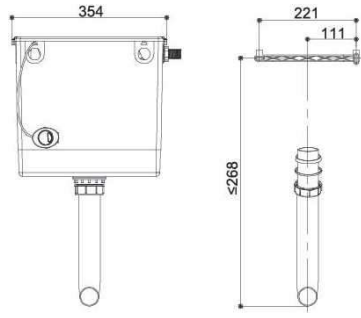

G21017

Features

- Unique european design
- Installed inside cabinet or wall for space saving
- Flushing volume: 6/3L