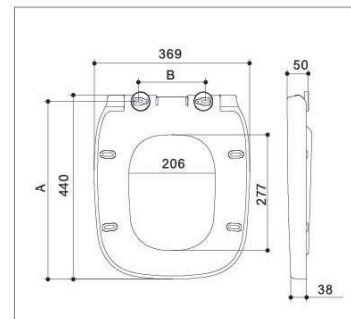

Unit: mm

B1100 B1101

NEW!

B1100

■ Square ■ Slow down

B1101

■ Round ■ Slow down

Item	Hinges available	Bolts available	Installation method	Slow down	A	B
					400-450	73-173
B1100		B020050	Quick-release	Available	400-450	73-173
		B020051	Quick-release	Available	390-460	53-193
B1101		B020332	Quick-release	Available	441-492	121-223
		B020371	Quick-release	Available	431-501	112-232