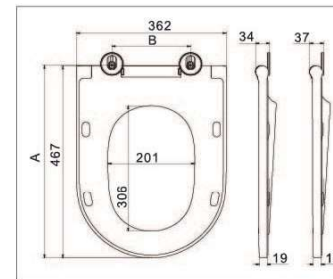

Unit: mm

B6126 B6127

NEW!

B6126

■ Round ■ Slow down

B6127

■ Round ■ Slow down

Item	Hinges available	Bolts available	Installation method	Slow down	A	B
B6126		B020580	Top-mounted	Available	428-478	120-220
		B020581	Top-mounted	Available	418-488	110-240
		B020590	Top-mounted	Available	428-478	120-220
		B020591	Top-mounted	Available	418-488	110-240
B6127		B020611	Quick-release	Available	395-465	85-225
		B020591	Quick-release	Available	395-465	85-225