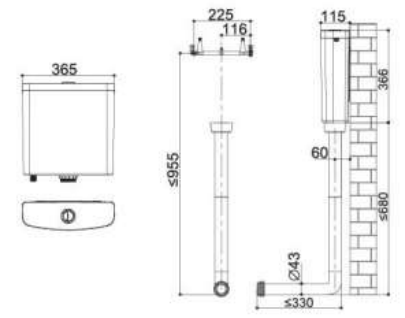

G21038

Features

- The two sides arc surface shrinkage molding, heightening and widening design is more fashion
- Patent appearance
- Patent opening structure
- Tank flush volume: 8/4.5L、7/4L、6/3L

G21038

	LxWxH	Gross weight	Net weight
Master carton 5PCS	685x410x470mm	15.0kg	13.5kg
Inner Box	395x130x450mm	2.8kg	2.4kg

G21039

Features

- The rounded corners is exquisite and exquisite.
- Patent appearance
- Patent opening structure
- Flushing volume: 7/4L、6/3L

G21039

	LxWxH	Gross weight	Net weight
Master carton 5PCS	685x395x460mm	14.5kg	13.0kg
Inner Box	380x130x440mm	2.6Kg	2.2Kg