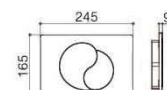

G3004114
Operating mode: Mechanical
Matching concealed cisterns: G3003Mechanical cistern I.II.IV
G3004A, G3004Dseries, G3008A, G3008Dseries, G3007
Finish: Shining chrome, matte chrome, white, black, Ceramic white