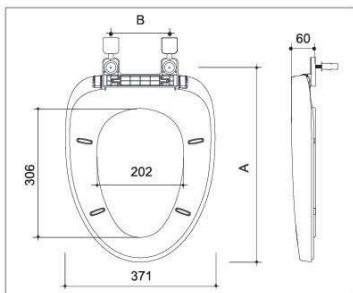

Unit: mm

PP TOILET SEAT

B1028 B1029

B1028

■ Elongated Round ■ Slow down

B1029

■ Round ■ Slow down

Item	Hinges available	Bolts available	Installation method	Slow down	A		B
					B1028	B1029	
B1028	B03002 Hinge set PB60040051	B02017	Bottom-mounted	Available	460 ± 12	440 ± 12	160 ± 26
	B03003 Hinge set PB1023003	B02025	Top-mounted	Available	483 ± 5	463 ± 5	145 ± 10
		L=60mm B02013 (without cap) L=80mm B02011 L=60mm B02014 (without cap) L=80mm B02012 (without cap)	Bottom-mounted				
	B03007 Hinge set PB6021003	B02032	Top-mounted	Available	475 ± 14	455 ± 14	143 ± 18
	B03005 Hinge set PB1028003		Top-mounted	Available	466 ± 14	446 ± 14	140 ± 21
B03006 Hinge set PB0204101	one-button locker		Available	468 ± 14	448 ± 14	140 ± 21	
B1029	B03004 Hinge set PB1020006	B02034	Top-mounted	Available	453 ± 10	433 ± 10	145 ± 15
	B03008 Hinge set PB0203601	B02036	Top-mounted	Available	442 ± 12	422 ± 12	102 - 128
					442 ± 12	422 ± 12	176 - 202
					417 - 430	397 - 410	152 ± 24
			454 - 467		434 - 447	152 ± 24	
			458 ± 12		438 ± 12	102 - 128	
			458 ± 12		438 ± 12	176 - 202	
	B03008 Hinge set PB0203601	B02038	Top-mounted	Available	433 - 446	413 - 426	152 ± 24
					470 - 483	450 - 463	152 ± 24
			Quick-release		442 ± 12	422 ± 12	82 - 128
442 ± 12					422 ± 12	176 - 222	
B03008 Hinge set PB0203601	B02038	Quick-release	Available	407 - 430	387 - 410	152 ± 24	
				454 - 477	434 - 457	152 ± 24	
				458 ± 12	438 ± 12	82 - 128	
		Quick-release		458 ± 12	438 ± 12	176 - 222	
				423 - 446	403 - 426	152 ± 24	
				470 - 493	450 - 473	152 ± 24	