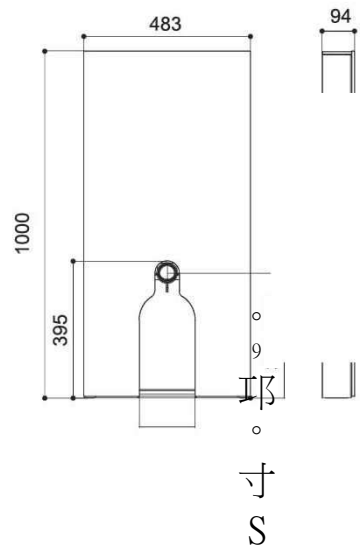

CONCEALED CISTERN

CONCEALED CISTERN

- More flexibility in your bathroom.
- Greater design, space-saving and sustainable quality

G3009 Pneumatic cistern

Unit:mm

G3009EB G3009EA

Concealed Cistern	
Water volume adjustment	3L-6L / 3L-4.5L
Actuation Mode: Top Pneumatic Dual Flush Button / Front Pneumatic Dual Flush Button	
Floor type toilet	Glass face plate and glass top lid (tempered glass with optional colors) Stainless steel side panel