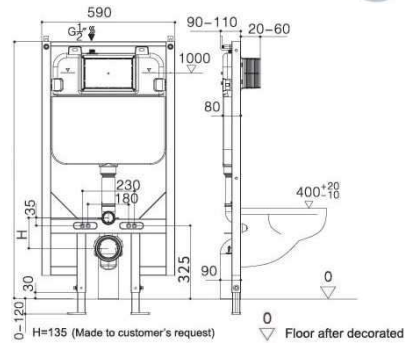

INDUCED FLUSHING

G30035 Pneumatic cistern

G30035
Pneumatic cistern I

G30035
Pneumatic cistern II

G30035
Pneumatic cistern III

G30035
Pneumatic cistern IV

Unit:mm

Concealed Cistern	
Water volume adjustment	3L-6L/3L-4.5L
Actuator Size: 245x165mm	Front push
Designed for wall hung toilet Designed for floor mounted toilet or squat toilet	Applicable for solid walls and dry build up wall (plasterboard)