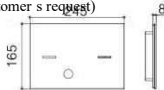

G3100002200 Glass actuator
Operating mode: Mechanical
Matching concealed cisterns: G310i0, G3102, G3106
Finish: Black white (Made to customers request)