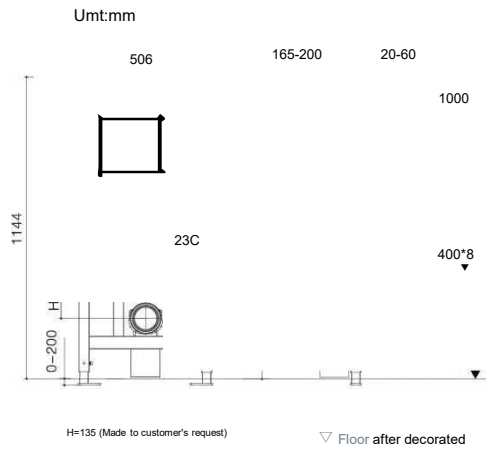

Optional Actuators for Pneumatic operation

G3004DC/G3004DE/G3004DA

G3004DC

G3004DE

G3004DA

Concealed Cistern	
Water volume adjustment	3L-6L/3L-4.5L
Actuator size: 245x165mm	Front push
Designed for wall-hung toilet Designed for floor mounted toilet or squat toilet	Applicable for solid walls and dry build up wall (plasterboard)

Optional Actuators for Mechanical operation

Actuator Size: 245x165mm

G3004A

G3004AD

Concealed Cistern	
Water volume adjustment	3L-6L/3L-4.5L
Actuator Size: 245x165mm Designed for wall-hung toilet	Front push Applicable for solid walls and dry build up wall (plasterboard)