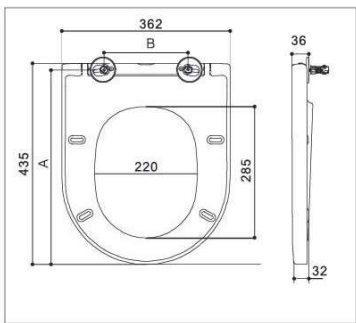

B6120

■ Square ■ Slow down