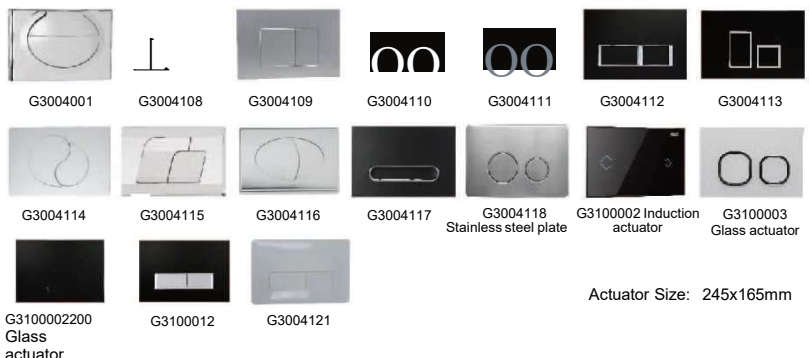

Optional Actuators for Mechanical operation