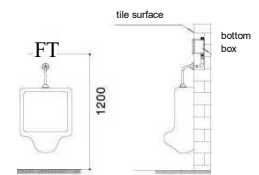

D300031

NEW!

URINAL SENSOR

130mm

E
E
O
S
L

0

LED indicating light

Manual push button