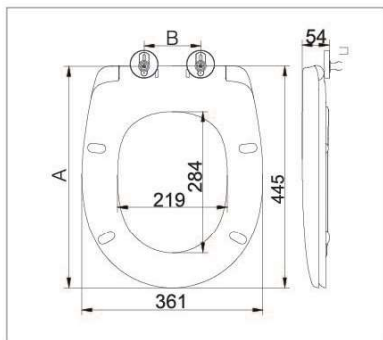

Unit: mm

B6100 B6125

NEW!

B6100

■ Square ■ Slow down

B6125

■ Round ■ Slow down

Item	Hinges available	Bolts available	Installation method	Slow down	A	B
B6100	 B030101	 B02042	one-button locker	Available	400 - 450	80 - 180
		 B020421	one-button locker	Available	390 - 460	60 - 200
B6125	 B03052	 B020520	Top-mounted	Available	405 - 455	63 - 163
		 B020521	Top-mounted	Available	395 - 465	43 - 183