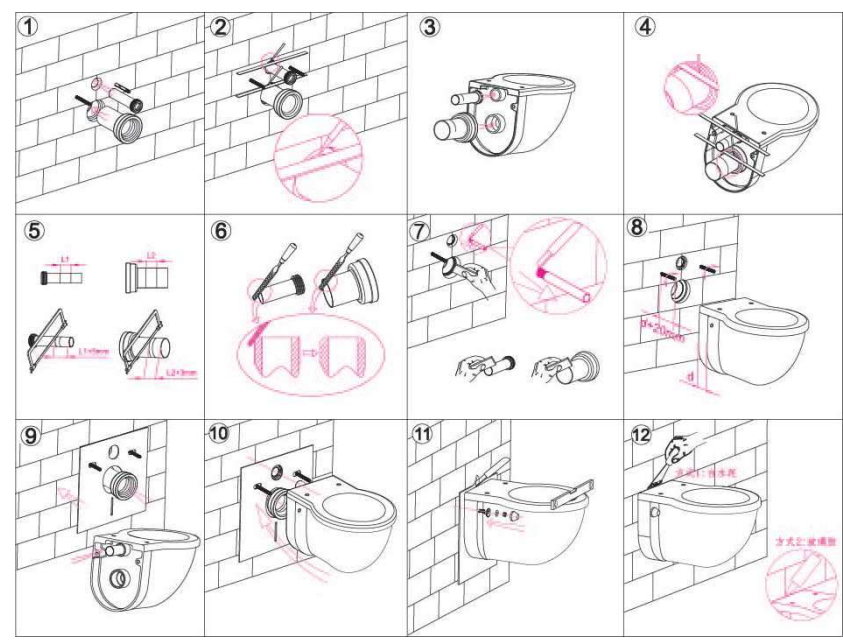

G3005009
 Finish: Metallic color

Installation drawing of concealed cistern

Installation drawing for metal frame Methods of water supply

Installation drawing of concealed cistern

Installation drawing for wall-hung bowl