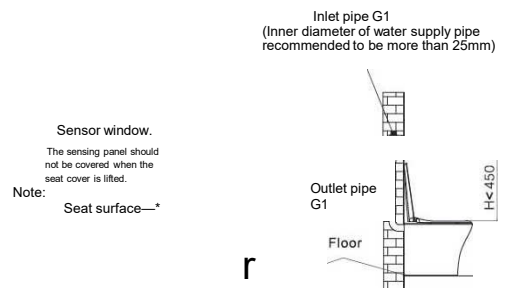

D6000

Note: Distance shall be adjusted on different seat covers and make sure sensing panel not be covered when the cover is lifted.