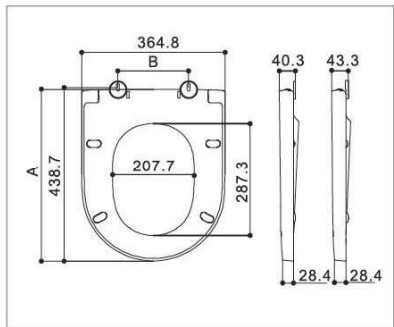

Unit: mm

B1118 B1119

NEW!

B1118

■ Round ■ Slow down

B1119

■ Round ■ Slow down

Item	Hinges available	Bolts available	Installation method	Slow down	A	B
B1118		B020580	Top-mounted	Available	428-478	120-220
		B020581	Top-mounted	Available	418-488	100-240
B1119		B020580	Top-mounted	Available	400-450	130-230
		B020581	Top-mounted	Available	390-460	110-250
		B020590	Top-mounted	Available	400-450	130-230
		B020591	Top-mounted	Available	390-460	110-250