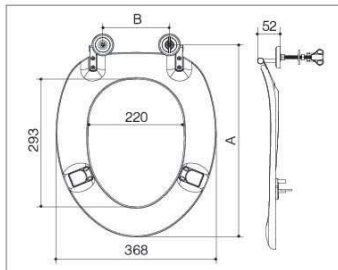

B6015 B6016 B6018

■ Round ■ Slow down
Disable Seat

B6016

■ Elongated Round ■ Slow down