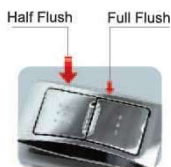

A362002 Dual Push Button