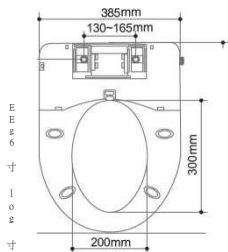

V8100-01

V8900

V8900	Mounting plate available	Item	B
	OM	PW060301 PW060302	135-165mm 185-215mm

V8100-03

- For special ceramic toilet
- Bottom water inlet and current input

V8902

V8100-04

Item	Non-electronic bidet seat	
Main unit	Energy-saving and environmentally friendly	It is driven by water instead of electricity, energy-saving and environmentally friendly
	Water pressure range	0.07-0.5MPa
	Dimension	500*365*60mm(LxWx H)
Caring device	Open and close device	slow down seat and lid, noise-free
	Safety device	Quick-release system, easy installation
Cleaning device	Cleaning mode	Rear and feminine cleaning
	Cleaning water flow	Bubble water, soft and comfortable
	Water pressure protector	water pressure stabilizing device
	Anti-fouling device	Filter installed, anti-syphon and anti-backflow function. Nozzle self-cleaning, anti-bacterial and can be disassembled for cleaning.
	Water volume adjustment	Rotate the button to adjust water volume.