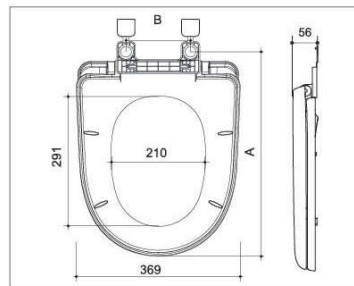

Unit: mm

B1045 B1046

B1045

- Elongated Round ■ Slow down
- Dual-purposed adult & kid seat, recommended for kids places.

B1046

- Round ■ Slow down

B1047 B1049

B1047