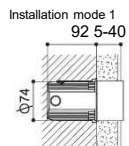

Pneumatic drive operation with optional button