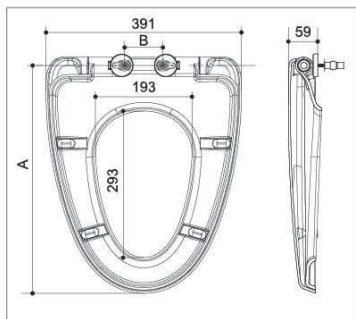

Unit: mm

B6060 B6061

B6060

■ Square ■ Slow down

B6061

■ Round ■ Slow down

Item	Hinges available	Bolts available	Installation method	Slow down	A	B
B6060	 B03033	 B02033	Quick-release	Available	411-461	120-220
		 B02037	Quick-release	Available	471-490	100-240
B6061	 B03033	 B02033	Quick-release	Available	430-480	64-164
		 B02037	Quick-release	Available	420-490	44-184