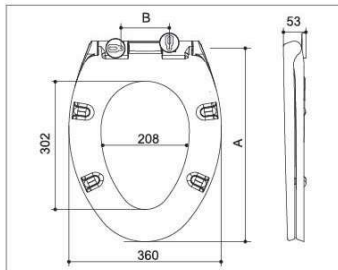

Unit: mm

B6015 B6016 B6018

B6015

■ Round ■ Slow down
Disable Seat

B6016

■ Elongated Round ■ Slow down

B6017/B6018

■ Elongated Round ■ Slow down
B6018 with bigger arc angle than B6017