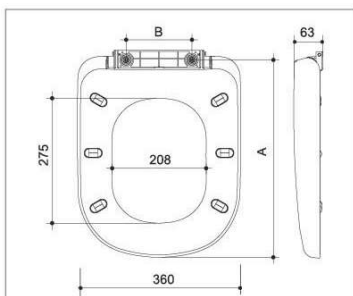

Unit: mm

PP TOILET SEAT

B1028 B1029

B1028

■ Elongated Round ■ Slow down

B1029

■ Round ■ Slow down

Item	Hinges available	Bolts available	Installation method	Slow down	A		B
					B1028	B1029	
B1028	B03002 Hinge set PB60040051	B02017	Bottom-mounted	Available	460 ± 12	440 ± 12	160 ± 26
	B03003 Hinge set PB1023003	B02025	Top-mounted	Available	483 ± 5	463 ± 5	145 ± 10
		L=60mm B02013 (without cap) L=80mm B02011 L=60mm B02014 (without cap) L=80mm B02012 (without cap)	Bottom-mounted				
	B03007 Hinge set PB6021003	B02032	Top-mounted	Available	475 ± 14	455 ± 14	143 ± 18
	B03005 Hinge set PB1028003		Top-mounted	Available	466 ± 14	446 ± 14	140 ± 21
B03006 Hinge set PB0204101	one-button locker		Available	468 ± 14	448 ± 14	140 ± 21	
B1029	B03004 Hinge set PB1020006	B02034	Top-mounted	Available	453 ± 10	433 ± 10	145 ± 15
	B03008 Hinge set PB0203601	B02036	Top-mounted	Available	442 ± 12	422 ± 12	102 - 128
					442 ± 12	422 ± 12	176 - 202
					417 - 430	397 - 410	152 ± 24
			454 - 467		434 - 447	152 ± 24	
			458 ± 12		438 ± 12	102 - 128	
			458 ± 12		438 ± 12	176 - 202	
	B03008 Hinge set PB0203601	B02038	Top-mounted	Available	433 - 446	413 - 426	152 ± 24
					470 - 483	450 - 463	152 ± 24
			Quick-release		442 ± 12	422 ± 12	82 - 128
442 ± 12					422 ± 12	176 - 222	
B03008 Hinge set PB0203601	B02038	Quick-release	Available	407 - 430	387 - 410	152 ± 24	
				454 - 477	434 - 457	152 ± 24	
				458 ± 12	438 ± 12	82 - 128	
		Quick-release		458 ± 12	438 ± 12	176 - 222	
				423 - 446	403 - 426	152 ± 24	
				470 - 493	450 - 473	152 ± 24	