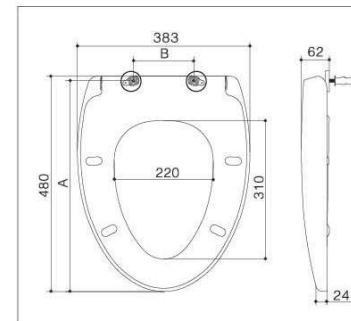

Unit: mm

B6101 B6102

NEW!

B6101

■ Slim ■ Round ■ Slow down

B6102

■ Round ■ Slow down

Item	Hinges available	Bolts available	Installation method	Slow down	A	B
B6101	 B03021	 B02042	one-button locker	Available	400 - 450	130 - 230
		 B020421	one-button locker	Available	390 - 460	110 - 250
B6102	 B03015	 B02005	Quick-release	Available	440 - 490	120 - 220
		 B020051	Quick-release	Available	430 - 500	100 - 240