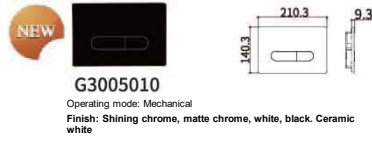

Installation drawing of concealed cistern

Installation drawing for metal frame Methods of water supply

Installation drawing of concealed cistern

Installation drawing for wall-hung bowl

Installation drawing for discharge pipe