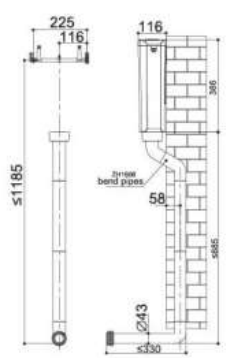

G21038

Features

- The two sides arc surface shrinkage molding, heightening and widening design is more fashion
- Patent appearance
- Patent opening structure
- Tank flush volume: 8/4.5L、7/4L、6/3L

G21038

	LxWxH	Gross weight	Net weight
Master carton 5PCS	685x410x470mm	15.0kg	13.5kg
Inner Box	395x130x450mm	2.8kg	2.4kg