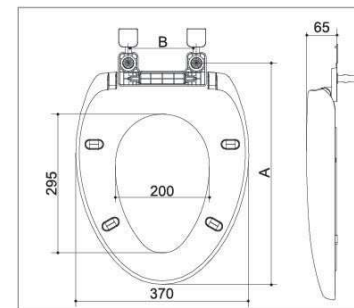

B1055

■ Round ■ Slow down