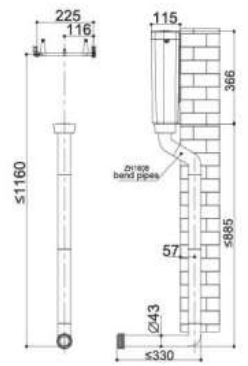

G21039

Features

- The rounded corners is exquisite and exquisite.
- Patent appearance
- Patent opening structure
- Flushing volume: 7/4L、6/3L

G21039

	LxWxH	Gross weight	Net weight
Master carton 5PCS	685x395x460mm	14.5kg	13.0kg
Inner Box	380x130x440mm	2.6Kg	2.2Kg