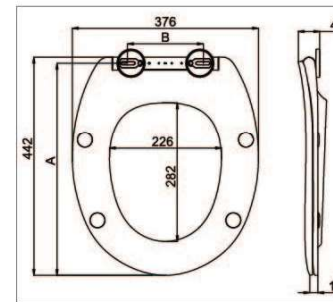

Unit: mm

B6126 B6127

NEW!

B6126

■ Round ■ Slow down

B6127

■ Round ■ Slow down

Item	Hinges available	Bolts available	Installation method	Slow down	A	B
B6126		B020580	Top-mounted	Available	428-478	120-220
		B020581	Top-mounted	Available	418-488	110-240
		B020590	Top-mounted	Available	428-478	120-220
		B020591	Top-mounted	Available	418-488	110-240
B6127		B020611	Quick-release	Available	395-465	85-225
		B020591	Quick-release	Available	395-465	85-225