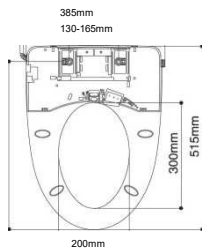

V8100-01

V8900

V8900	Mounting plate available	Item	B
	OM	PW060301 PW060302	135-165mm 185-215mm

V8100-03

- For special ceramic toilet
- Bottom water inlet and current input

V8902

V8100-04

Item	Non-electronic bidet seat	
Main unit	Energy-saving and environmentally friendly	It is driven by water instead of electricity, energy-saving and environmentally friendly
	Water pressure range	0.07-0.5MPa
	Dimension	500*365*60mm(LxWx H)
Caring device	Open and close device	slow down seat and lid, noise-free
	Safety device	Quick-release system, easy installation
Cleaning device	Cleaning mode	Rear and feminine cleaning
	Cleaning water flow	Bubble water, soft and comfortable
	Water pressure protector	water pressure stabilizing device
	Anti-fouling device	Filter installed, anti-syphon and anti-backflow function. Nozzle self-cleaning, anti-bacterial and can be disassembled for cleaning.
	Water volume adjustment	Rotate the button to adjust water volume.