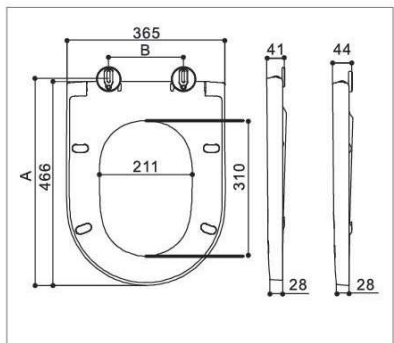

Unit: mm

B1118 B1119

NEW!

B1118

■ Round ■ Slow down

B1119

■ Round ■ Slow down

Item	Hinges available	Bolts available	Installation method	Slow down	A	B
B1118		B020580	Top-mounted	Available	428-478	120-220
		B020581	Top-mounted	Available	418-488	100-240
B1119		B020580	Top-mounted	Available	400-450	130-230
		B020581	Top-mounted	Available	390-460	110-250
		B020590	Top-mounted	Available	400-450	130-230
		B020591	Top-mounted	Available	390-460	110-250