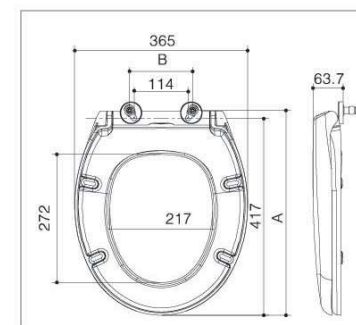

B6073

■ Square ■ Slow down