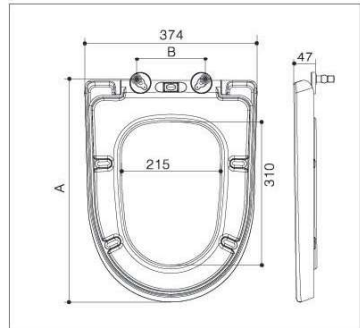

Unit: mm

B6059 B6090

B6059

■ Round ■ Slow down

B6090

■ Elongated Round ■ Slow down

Item	Hinges available	Bolts available	Installation method	Slow down	A	B
B6059		B02033	Quick-release	Available	407-457	120-220
		B02037	Quick-release	Available	397-467	100-240
B6090		B02042	one-button locker	Available	430-480	64-164
		B020421	one-button locker	Available	420-490	44-184