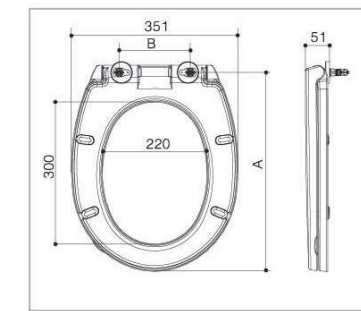

Item	Hinges available	Bolts available	Installation method	Slow down	A		B	
					B1070	B1073		
B1070	B03002Hinge set PB60040051	B02017	Bottom-mounted	Available	460 ± 12	443 ± 12	160 ± 26	
					475 ± 14	458 ± 14	143 ± 18	
	B03007Hinge set PB6021003	B02032	Quick-release	Available	466 ± 14	449 ± 14	140 ± 21	
					468 ± 14	451 ± 14	140 ± 21	
	B03005Hinge set PB1028003	B02034	Quick-release	Available	453 ± 10	436 ± 10	145 ± 15	
					442 ± 12	425 ± 12	102-128	
	B1073	B03008Hinge set PB0204101	B02036	Top-mounted	Available	442 ± 12	425 ± 12	176-202
						417-430	400-413	152 ± 24
		B03004Hinge set PB1020006	B02038	Quick-release	Available	454-467	437-450	152 ± 24
						458 ± 12	441 ± 12	102-128
B03008Hinge set PB0203601		B02036	Top-mounted	Available	458 ± 12	441 ± 12	176-202	
					433-446	416-429	152 ± 24	
B03003Hinge set PB1023003		B02038	Quick-release	Available	470-483	453-466	152 ± 24	
					442 ± 12	425 ± 12	82-128	
B1070		B03003Hinge set PB1023003	B02025	Top-mounted	Available	442 ± 12	425 ± 12	176-222
						407-430	390-413	152 ± 24
B1073	B03003Hinge set PB1023003	B02025	Top-mounted	Available	454-477	437-460	152 ± 24	
					458 ± 12	441 ± 12	82-128	
B1070	B03003Hinge set PB1023003	B02025	Bottom-mounted	Available	458 ± 12	441 ± 12	176-222	
					423-446	406-429	152 ± 24	
B1073	B03003Hinge set PB1023003	B02025	Bottom-mounted	Available	470-493	453-476	152 ± 24	
					466 ± 5		145 ± 10	

Unit: mm

Item	Bolts available	Installation method	Slow down	A	B
B1050	B02033	Quick-release	Available	445 ± 12	120-146
				445 ± 12	194-220
	B02037	Quick-release	Available	420-433	170 ± 24
				457-470	170 ± 24
B1078	B02005	Quick-release	Available	445 ± 12	100-146
				445 ± 12	194-240
	B02005	Quick-release	Available	410-433	170 ± 24
				457-480	170 ± 24
	B02005	Quick-release	Available	420 ± 12	64-90
				420 ± 12	138-164
B02005	Quick-release	Available	395-408	114 ± 24	
			432-445	114 ± 24	
B02005	Quick-release	Available	420 ± 12	44-90	
			420 ± 12	138-184	
B02005	Quick-release	Available	385-408	114 ± 24	
			432-455	114 ± 24	

Unit: mm