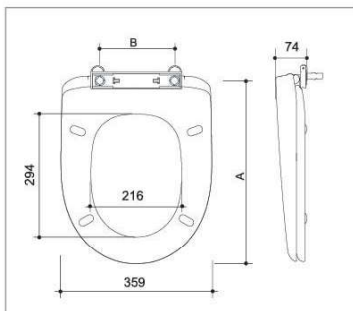

Unit: mm

B1003 B1006

B1003

■ Elongated Round ■ Slow down

B1006

■ Elongated Round ■ Slow down

Item	Hinges available	Bolts available	Installation method	Slow down	A	B
B1003		B02003	Top-mounted	Available	470	175
			Bottom-mounted	Available	448 ± 15	125 - 145
		B02031	Top-mounted	Available	448 ± 15	205 - 225
			Bottom-mounted	Available	423 - 433	175 ± 15
B1006	B03012 Hinge set PB1010003	B02010	Top-mounted	Available	468 ± 5	145 ± 10
			Bottom-mounted	Available	468 ± 5	145 ± 10
	B03002 Hinge set PB60040051	B02017	Bottom-mounted	Available	444 ± 12	160 ± 26
			Top-mounted	Available	438 ± 10	145 ± 15
	B03004 Hinge set PB1020003	B02034	Top-mounted	Available	438 ± 10	145 ± 15
			Bottom-mounted	Available	444 ± 5	189 ± 38
B03009 Hinge set PB1040003	B02027	Top-mounted	Available	444 ± 5	189 ± 38	