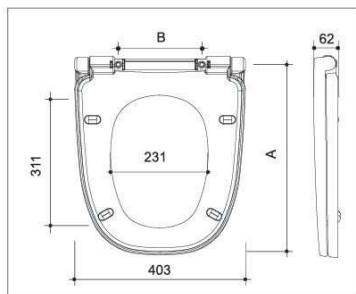

B1023

■ Round ■ Slow down