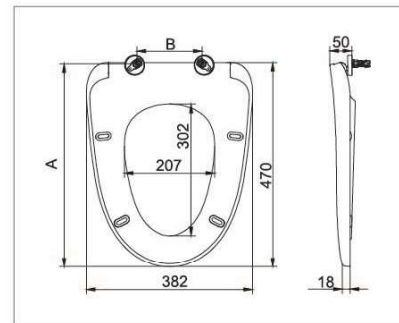

Unit: mm

B1113 B1116

NEW!

B1113

■ Square ■ Slow down

B1116

■ Round ■ Slow down

Item	Hinges available	Bolts available	Installation method	Slow down	A	B
B1113	 B03019	 B020580	Top-mounted	Available	394-444	100-200
		 B020581	Top-mounted	Available	384-454	80-220
		 B020590	Top-mounted	Available	394-444	100-200
		 B020591	Top-mounted	Available	384-454	80-220
B1116	 B03052	 B020520	Top-mounted	Available	431-481	130-230
		 B020521	Top-mounted	Available	421-491	110-250