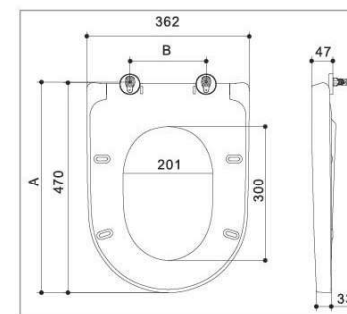

Unit: mm

B6107 B6108 **NEW!**

B6107

■ Round ■ Slow down

B6108

■ Round ■ Slow down

Item	Hinges available	Bolts available	Installation method	Slow down	A	B
B6107		 B020332	Top-mounted	Available	428-478	135-235
		 B020371	Top-mounted	Available	418-488	115-255
B6108		 B020054	Top-mounted	Available	429-479	120-220
		 B020055	Top-mounted	Available	419-489	100-240