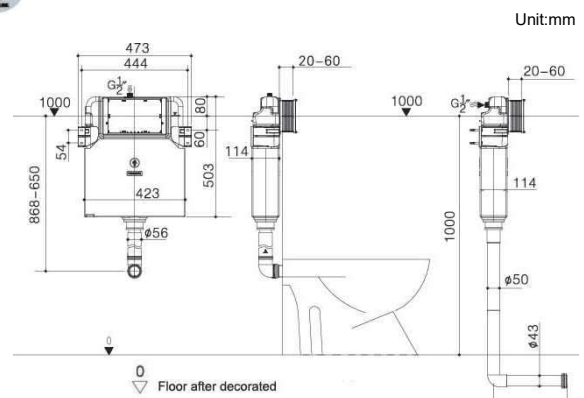

Optional Actuators for Pneumatic operation

G3004DC/G3004DE/G3004DA

G3004DC

G3004DE

G3004DA

Concealed Cistern	
Water volume adjustment	3L-6L/3L-4.5L
Actuator size: 245x165mm	Front push
Designed for wall-hung toilet Designed for floor mounted toilet or squat toilet	Applicable for solid walls and dry build up wall (plasterboard)