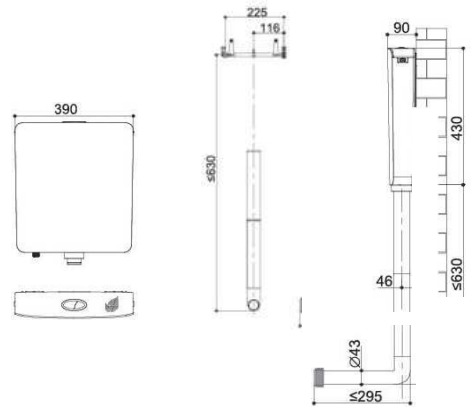

Half Flush Full Flush

	LxWxH	Gross weight	Net weight
Master carton 5PCS	560x420x515mm	15.5kg	13kg
Inner Box	405x105x495mm	2.8kg	2.3kg