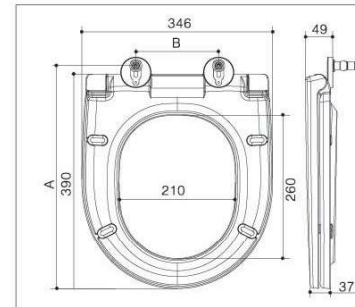

Unit: mm

B1092 B1087

B1092

■ Oval ■ Slow down

B1087

■ Round ■ Slow down

Item	Bolts available	Installation method	Slow down	A	B
B1092	Lift-off bolts B02052	Quick-release	Available	425 - 475	90 - 190
	B020521	Quick-release	Available	415 - 485	70 - 210
B1087	B02005	Quick-release	Available	350 - 400	1 00200
	B020051	Quick-release	Available	340 - 410	80 - 220