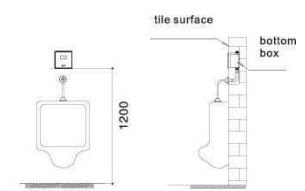

D6000

Note: Distance shall be adjusted on different seat covers and make sure sensing panel not be covered when the cover is lifted.

D6003

Power	DC: 4 "AA" size alkaline batteries AC:100V-240V/50/60Hz
Working temperature	1-45°
Sensing distance	800-900mm (adjust sensor range automatically)
Sensor activation	> 6 seconds after entering sensing distance
Time Delay before flushing	Flushing after leaving sensing distance 5 seconds
Water inlet thread	External thread G1
Water outlet thread	Outlet diameter: connect to OD32mm discharge pipe Dynamic pressure range 0.1 MPa- Static pressure range 0.8MPa (Inner diameter of water supply pipe larger than 25mm is recommended)
Flush volume	Nine levels of flush volume, can be adjusted by remote-control
Mechanical push button	Mechanical push button ensures normal flushing function when power off

D300031

NEW!

URINAL SENSOR

130mm

E
E
O
S
L

0

LED indicating light

Manual push button

Power:	AC: 100V-240V/50/60HZ
temperature	1-45°
Sensing distance	Factory set is 65cm (adjustable), sensing distance can be adjusted by remote-control
Water inlet thread	External thread G1/2
Working pressure	Static pressure range 0.05Mpa-0.8MPa

D3000

D3100

Power:	DC: 4 "AA" size alkaline batteries AC: 100V-240V/50/60Hz
temperature	1.45P
Battery life	About 2 years based on average 4000 flushing cycles per month
Sensing distance	Factory set is 65cm (adjustable), sensing distance can be adjusted by remote-control
Water inlet thread	External thread G1/2
Working pressure	Static pressure range 0.05Mpa-0.8MPa