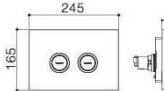

G3100006 Plastic plate
Operating mode: Pneumatic operation (4m extended air pipe)
Matching concealed cisterns: G30035Pneumatic cistern I.II.IV
Finish: Shining chrome, matte chrome, white, black, Ceramic white