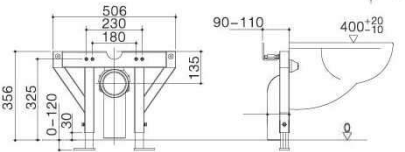

INDUCED FLUSHING

G30035 Pneumatic cistern

G30035
Pneumatic cistern I

G30035
Pneumatic cistern II

G30035
Pneumatic cistern III

G30035
Pneumatic cistern IV

Unit:mm

Concealed Cistern	
Water volume adjustment	3L-6L/3L-4.5L
Actuator Size: 245x165mm	Front push
Designed for wall hung toilet Designed for floor mounted toilet or squat toilet	Applicable for solid walls and dry build up wall (plasterboard)