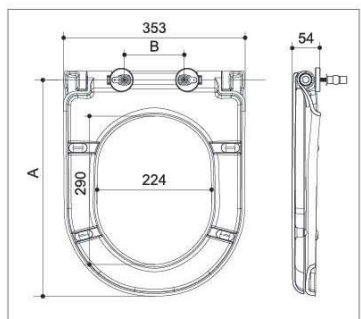

B6056

■ Elongated Round ■ Slow down