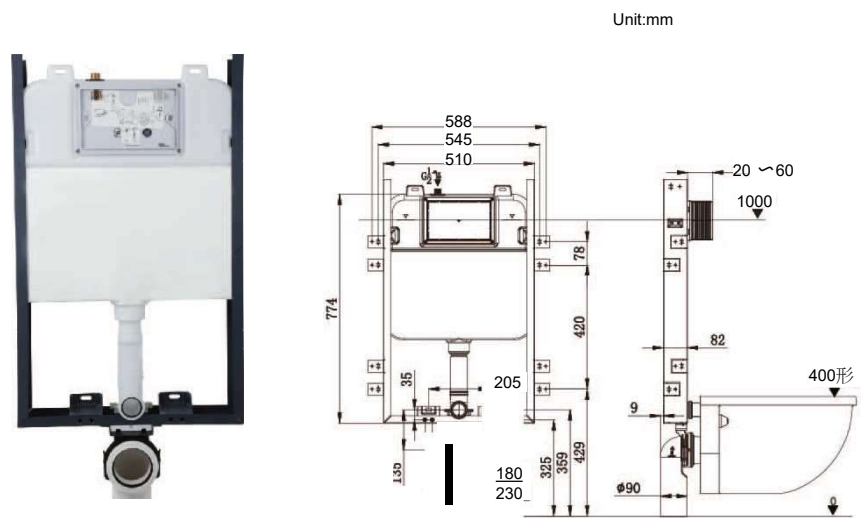

G30034E

G30034E

Concealed Cistern	
Water volume adjustment	3L-6L/3L-4.5
Actuator Size: 245x165mm Designed for wall-hung toilet	Front push Applicable for solid walls and dry build up wall (plasterboard)