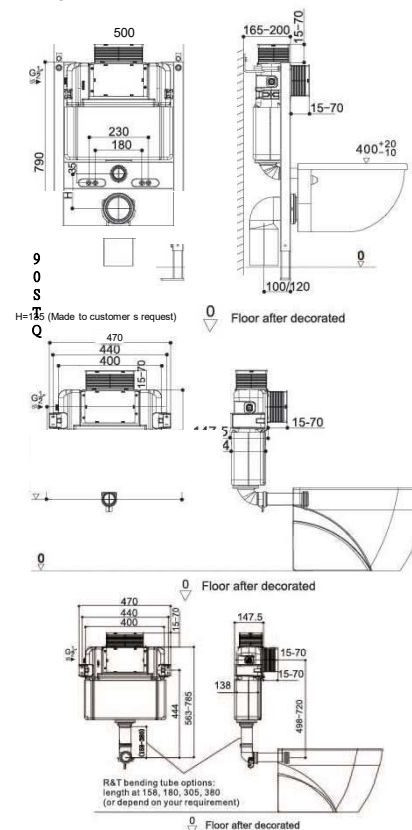

Optional Actuators for Mechanical operation

G30050051

G30050061

G30050071

G30050008

G30050009

G30050010

Pneumatic drive operation with optional button

G3100011