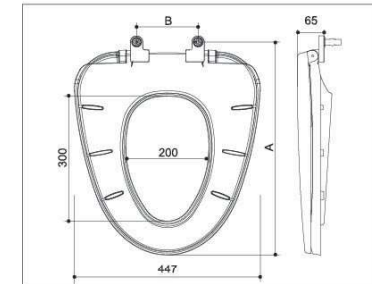

B1049

- Round ■ Slow down