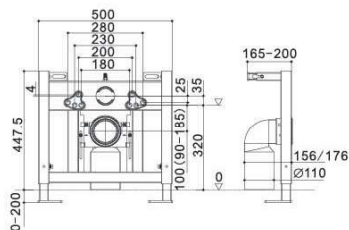

G30012A

Accessories for concealed cistern

Item/Code	Product	Item/Code	Product		
Vertical discharge PG30031260		Material : PVC Specification : Φ91 x Φ90	Vertical discharge PG30041550		Material : HDPE Specification : Φ91 x Φ90
Vertical discharge PG30041540		Material : HDPE Specification : Φ91 x Φ110	Vertical discharge PG30010050 PG30010051		Material : PVC Specification : Φ91 x Φ110
Horizontal discharge PG30010490		Material : PVC Specification : Φ91 x Φ114	Vertical discharge PG3003156		Material : HDPE Specification : Φ91 x Φ90
Item/Code	Product		Material	Specification	
Connecting pipe A PG30010030			HDPE	Φ89 x Φ121 x 180	
Connecting pipe B PG30010031				Φ89 x Φ121 x 230	
Straight pipe A PG30010170			PP	Φ45 x Φ50 x 183	
Straight pipe B PG30010171 (Big Flange)				Φ45 x Φ57 x 183 (Big Flange)	
Straight pipe C PG30010530				Φ45 x Φ50 x 245	
Adapter A PG30010540			PVC	Φ110.4 x Φ100.4	
Adapter B PG30010480				Φ114.5 x Φ90	
Adapter C PG30010460				Φ110.8 x Φ103	
ZH51			HDPE	Φ90 x Φ110	
Shifter ZH60			PVC	Φ91 x Φ114 x 430	
Sewage bend pipe ZH62			PP	Φ76 x Φ114