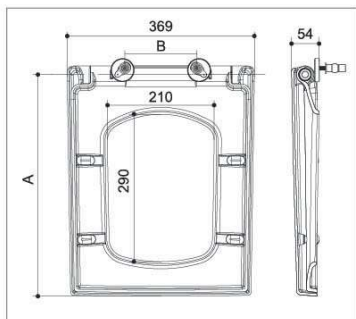

B6061

■ Round ■ Slow down