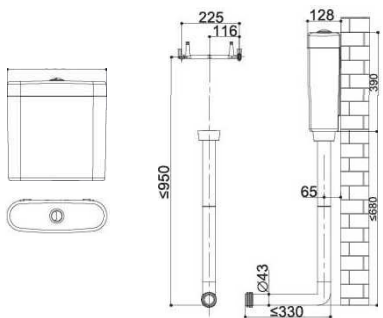

G21016

Features

- Classic "runway" contour, smooth and smooth lines, simple and beautiful.
- Patent appearance
- Flushing volume: 7/4L > 6/3L