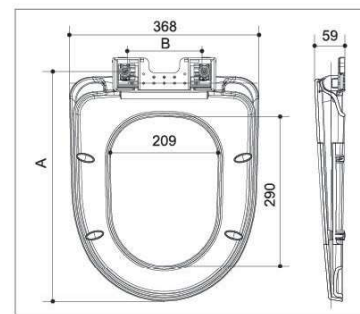

Unit: mm

B1062 B1063

B1062
■ Round ■ Slow down

B1063
■ Round ■ Slow down

B1066 B1068

B1066
■ Round ■ Slow down

B1068
■ Round ■ Slow down

Item	Hinges available	Bolts available	Installation method	Slow down	A		
					B1062	B1063	B
B1062	B03002Hinge set PB60040051	B02017	Bottom-mounted	Available	407 ± 12	427 ± 12	160 ± 26
	B03003Hinge set PB1023003	B02025	Top-mounted	Available	430 ± 5	450 ± 5	145 ± 10
		Bottom-mounted	Available				
	B03007Hinge set PB6021003	B02032	Quick-release	Available	422 ± 14	442 ± 14	143 ± 18
B03005Hinge set PB1028003	one-button locker		Available	413 ± 14	433 ± 14	140 ± 21	
B1063	B03006Hinge set PB0204101	B02034	Quick-release	Available	415 ± 14	435 ± 14	140 ± 21
B03004Hinge set PB1020006	Quick-release		Available	400 ± 10	420 ± 10	145 ± 15	
B1066	B03008Hinge set PB0203601	B02036	Top-mounted	Available	389 ± 12	409 ± 12	102 - 128
					389 ± 12	409 ± 12	176 - 202
			Quick-release	Available	364 - 377	384 - 397	152 ± 24
					401 - 414	421 - 434	152 ± 24
					405 ± 12	425 ± 12	102 - 128
					405 ± 12	425 ± 12	176 - 202
	B03009Hinge set PB0203601	B02038	Top-mounted	Available	380 - 393	400 - 413	152 ± 24
					417 - 430	437 - 450	152 ± 24
			Quick-release	Available	389 ± 12	409 ± 12	82 - 128
					389 ± 12	409 ± 12	176 - 222
					354 - 377	374 - 397	152 ± 24
					401 - 424	421 - 444	152 ± 24
B1068	B02038	Quick-release	Available	405 ± 12	425 ± 12	82 - 128	
				405 ± 12	425 ± 12	176 - 222	
		Quick-release	Available	370 - 393	390 - 413	152 ± 24	
				417 - 440	437 - 460	152 ± 24	