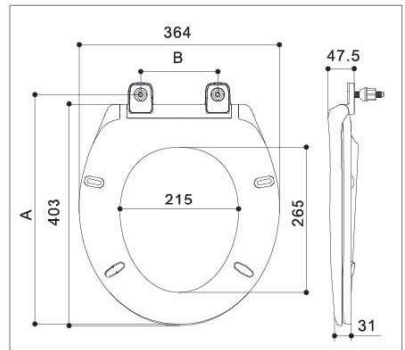

Unit: mm

B1105 B1107

NEW!

B1105

■ Round ■ Slow down

B1107

■ Round ■ Slow down

Item	Hinges available	Bolts available	Installation method	Slow down	A	B
B1105		B020250	Top-mounted	Available	414-424	130-150
		B02013 B02011 B02014 B02012 (without cap)	Bottom-mounted	Available	414-424	130-150
B1107		B020580	Top-mounted	Available	437-487	100-200
		B020581	Top-mounted	Available	427-497	80-220