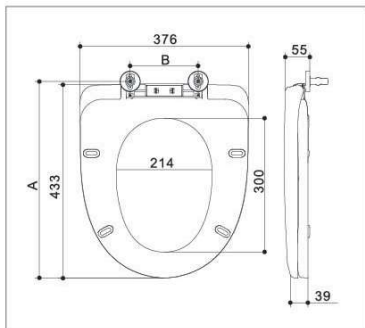

B1103

NEW!

B1103

■ Round ■ Slow down

Item	Hinges available	Bolts available	Installation method	Slow down	A	B
B1103	B03002-Hinge set PB60040051	B02017	Bottom-mounted	Available	423-451	119-161
	B03003-Hinge set PB1023003	B02025	Top-mounted	Available	447-457	135-155
		L=60mm B02013 L=80mm B02011 L=60mm B02014 L=60mm B02012 (without cap)	Bottom-mounted			
	B03007-Hinge set PB6021003	B02032	Quick-release	Available	430-458	125-161
	B03005-Hinge set PB1028003		one-button locker	Available	421-449	120-160
	B03006-Hinge set PB0204101		Quick-release	Available	423-451	120-160
	B03004-Hinge set PB1020006	B02034	Quick-release	Available	412-432	130-160
	B03008-Hinge set PB0203601	B02036	Top-mounted	Available	386-436	102-202
Top-mounted			Available	402-452	102-202	
B02038		Quick-release	Available	376-446	82-222	
		Quick-release	Available	392-462	82-222	

Unit: mm