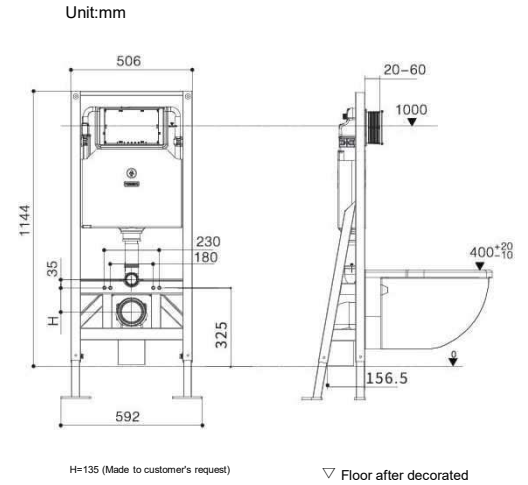

G3004A

G3004AD

Concealed Cistern	
Water volume adjustment	3L-6L/3L-4.5L
Actuator Size: 245x165mm Designed for wall-hung toilet	Front push Applicable for solid walls and dry build up wall (plasterboard)

Concealed Cistern	
Water volume adjustment	3L-6L/3L-4.5L
Actuator Size: 245x165mm Designed for wall-hung toilet	Front push Applicable for solid walls and dry build up wall (plasterboard)

G3004AD
No loadbearing wall

Optional Actuators for Mechanical operation

Optional Actuators for Mechanical operation