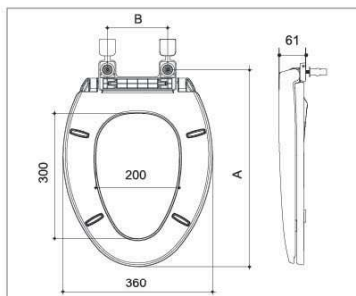

B1042

■ Elongated Round ■ Slow down