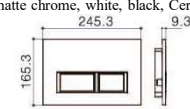

G3004112
Operating mode: Mechanical
Matching concealed cisterns: G3003Mechanical cistern I.II.IV
G3004A, G3004Dseries, G3008A, G3008Dseries, G3007
Finish: Shining chrome, matte chrome, white, black, Ceramic white