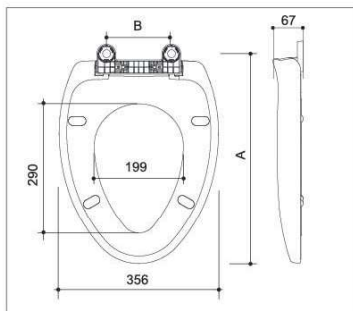

B1018

■ Elongated Round ■ Slow down