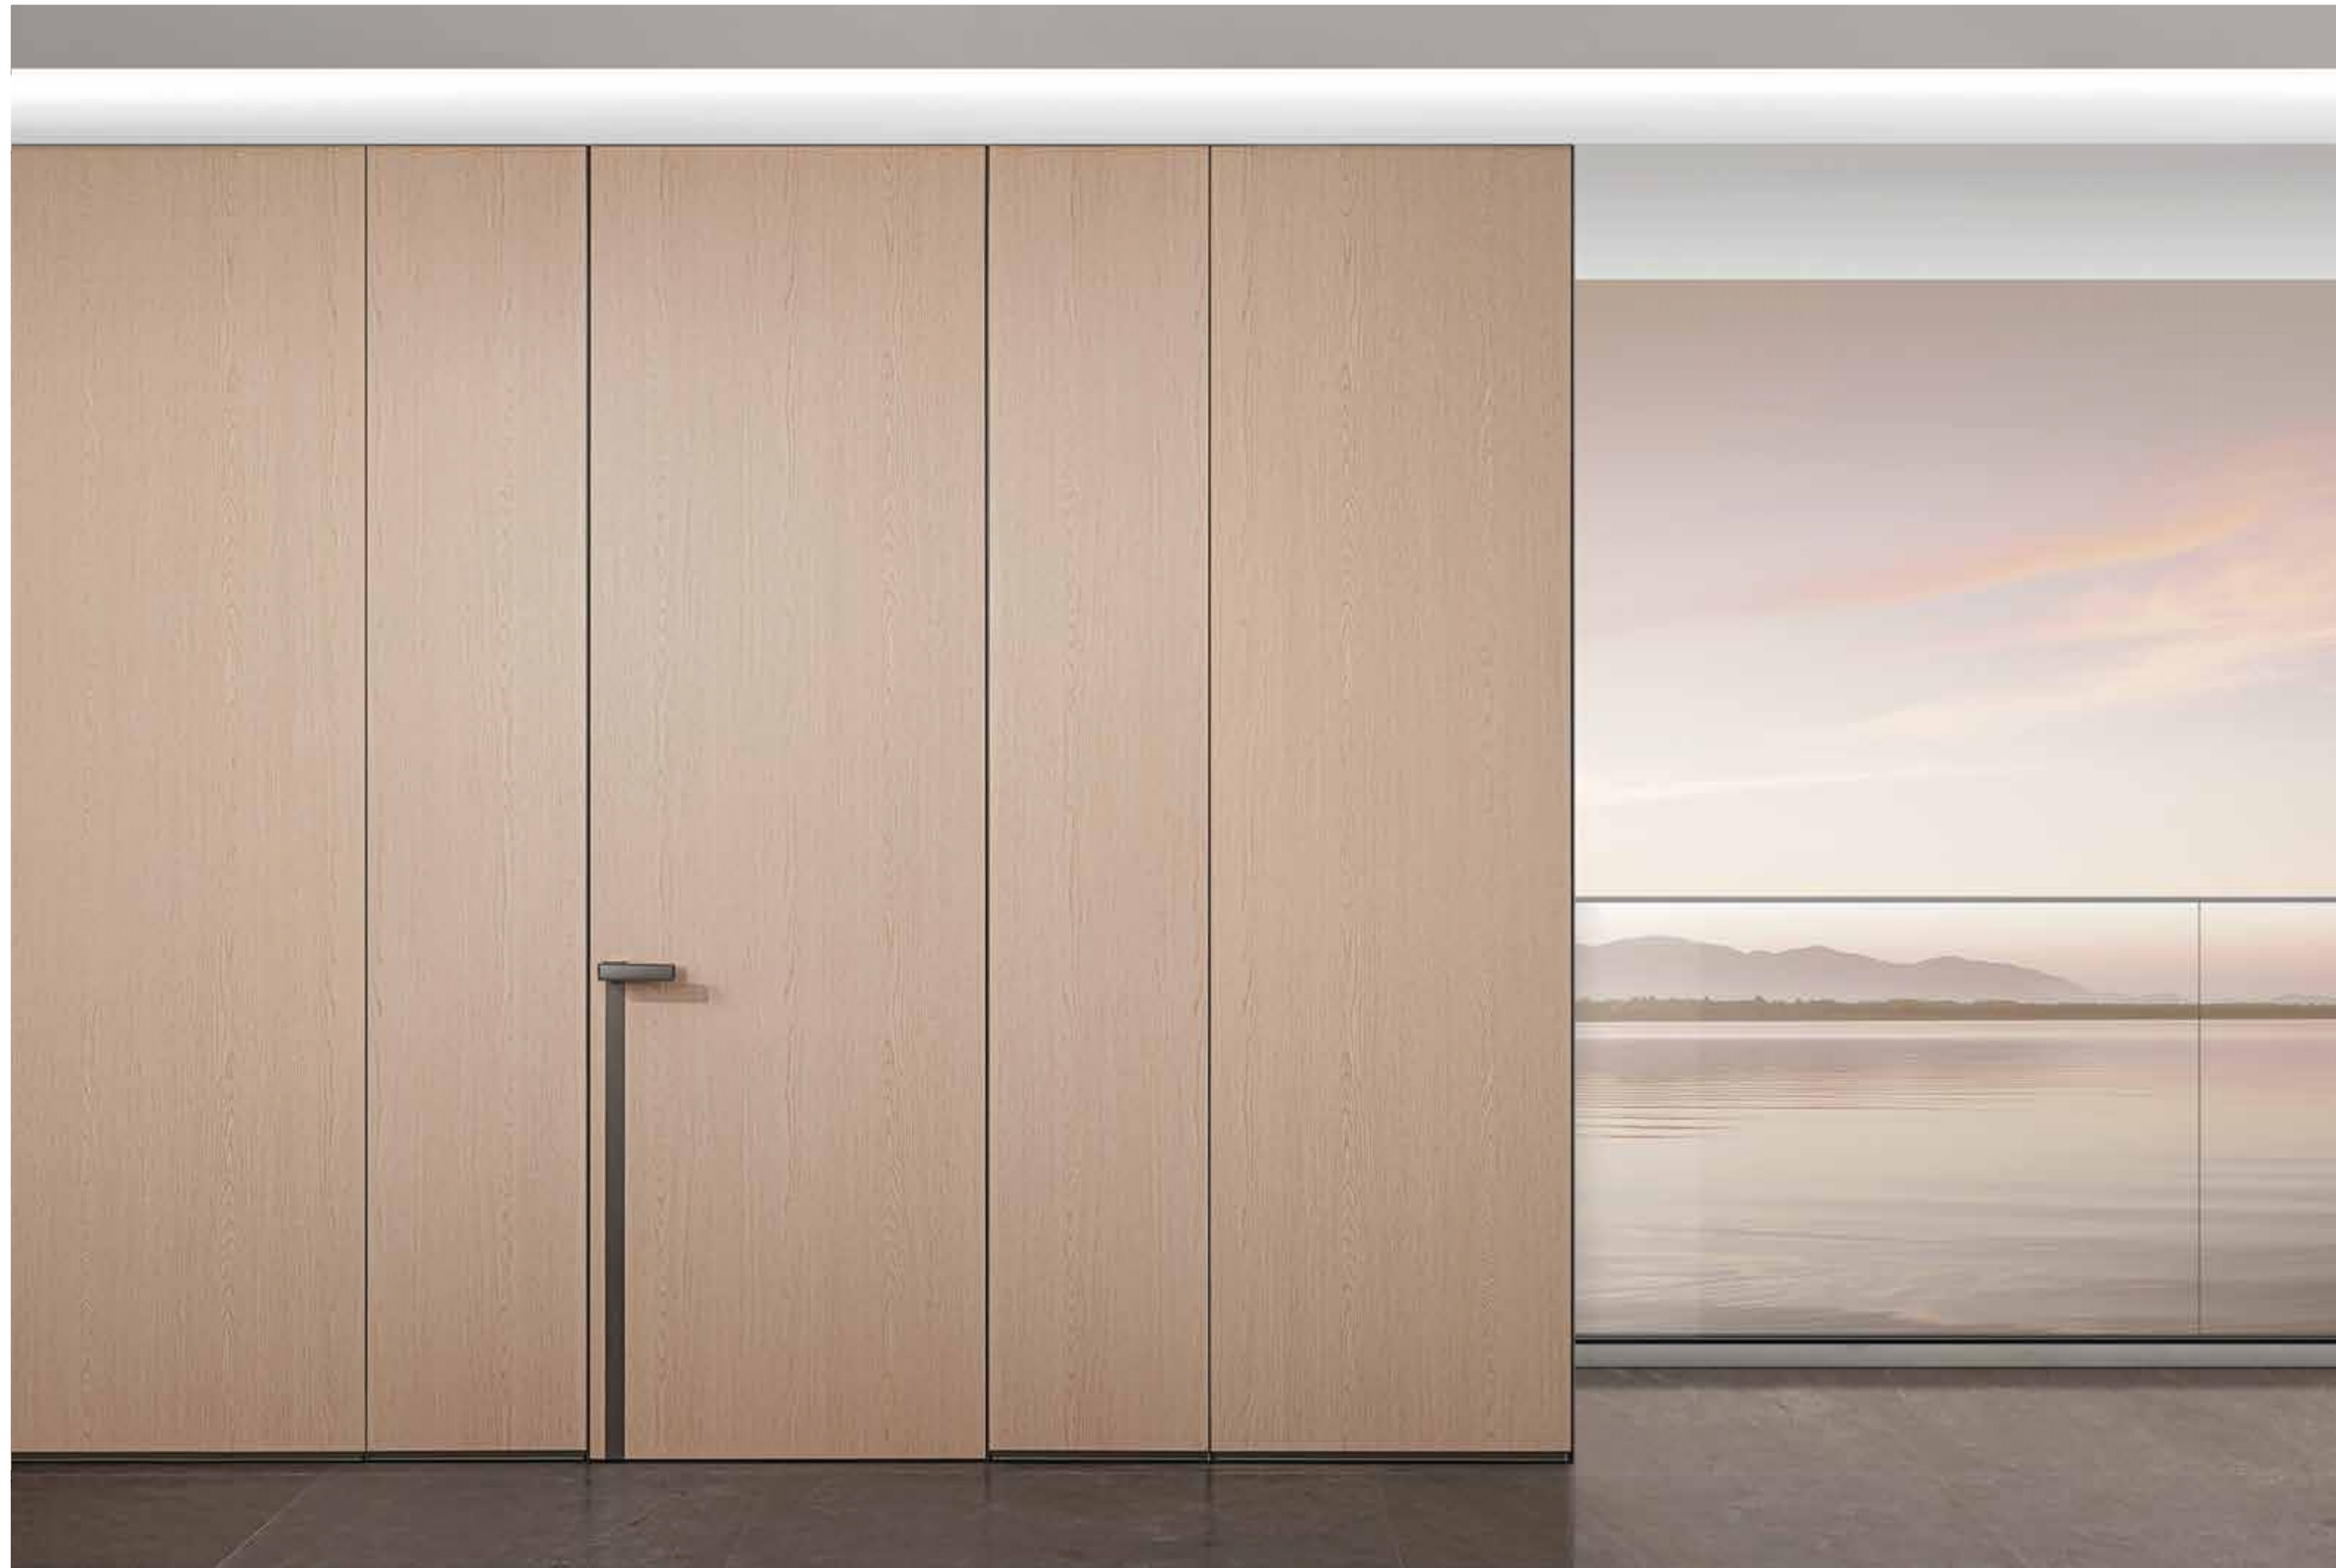

Snow Curtain Gray Mother-of-Pearl Handle, using natural sandstone texture to highlight the beauty of the East, exploring the symbiosis and fusion of Eastern charm with modern art

Interior Door & Wall Panel