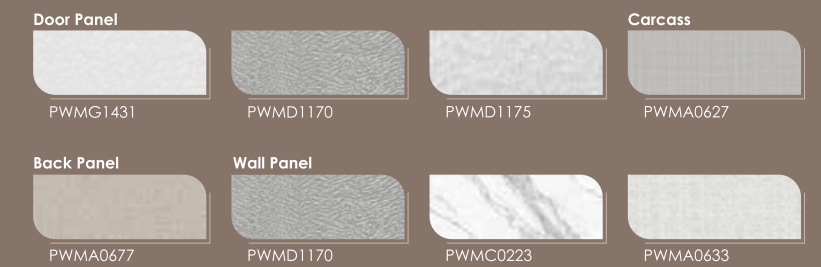

SEAMANN SERIES

From home, ocean and tide

Modern light luxury

Living Room

Colliding Long Island shimmer with Delicate Gold, showcasing a unique light luxury aesthetic Upscale, chic, and steady fashion

Design Philosophy

Tidal movements, sketching delicate curves, a touch that beckons the return home, a corner of tranquility amid the bustle, Evoke the warmth of returning home, in the midst of clamor, relish a tranquil sanctuary