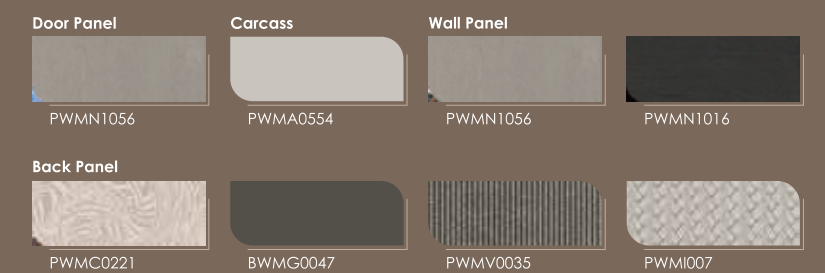

POLYNESIA SERIES

Indulge in a serene and luxurious home

Italian Light Luxury

Living Room

Natural wood tone, advanced Italian style
The warm texture of classic walnut complements the luxurious texture of marble, revealing a calm and elegant style

Design Philosophy

Find a serene space to calm your mind. The natural and warm wood veneer creates an elegant and stable atmosphere.

The interplay of light and shadow enhances the brilliance. Enjoy a glass of wine and music in your leisure time, relishing the comfort of returning home.