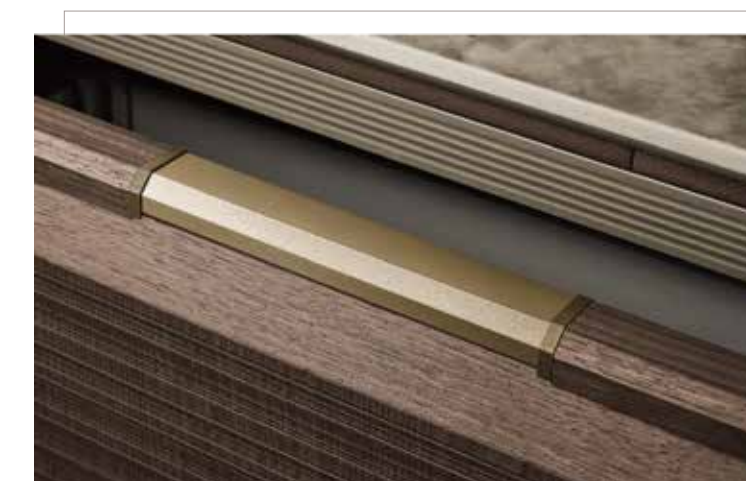

Door Panel

Countertop

Integrated metal aluminum handle, infusing luxurious and fashionable texture, while walnut highlights a calm style.

Geometric pattern illuminated back panel, arched bar table leg; it adds a sense of light luxury elegance, building a tranquil ambiance within urban life.