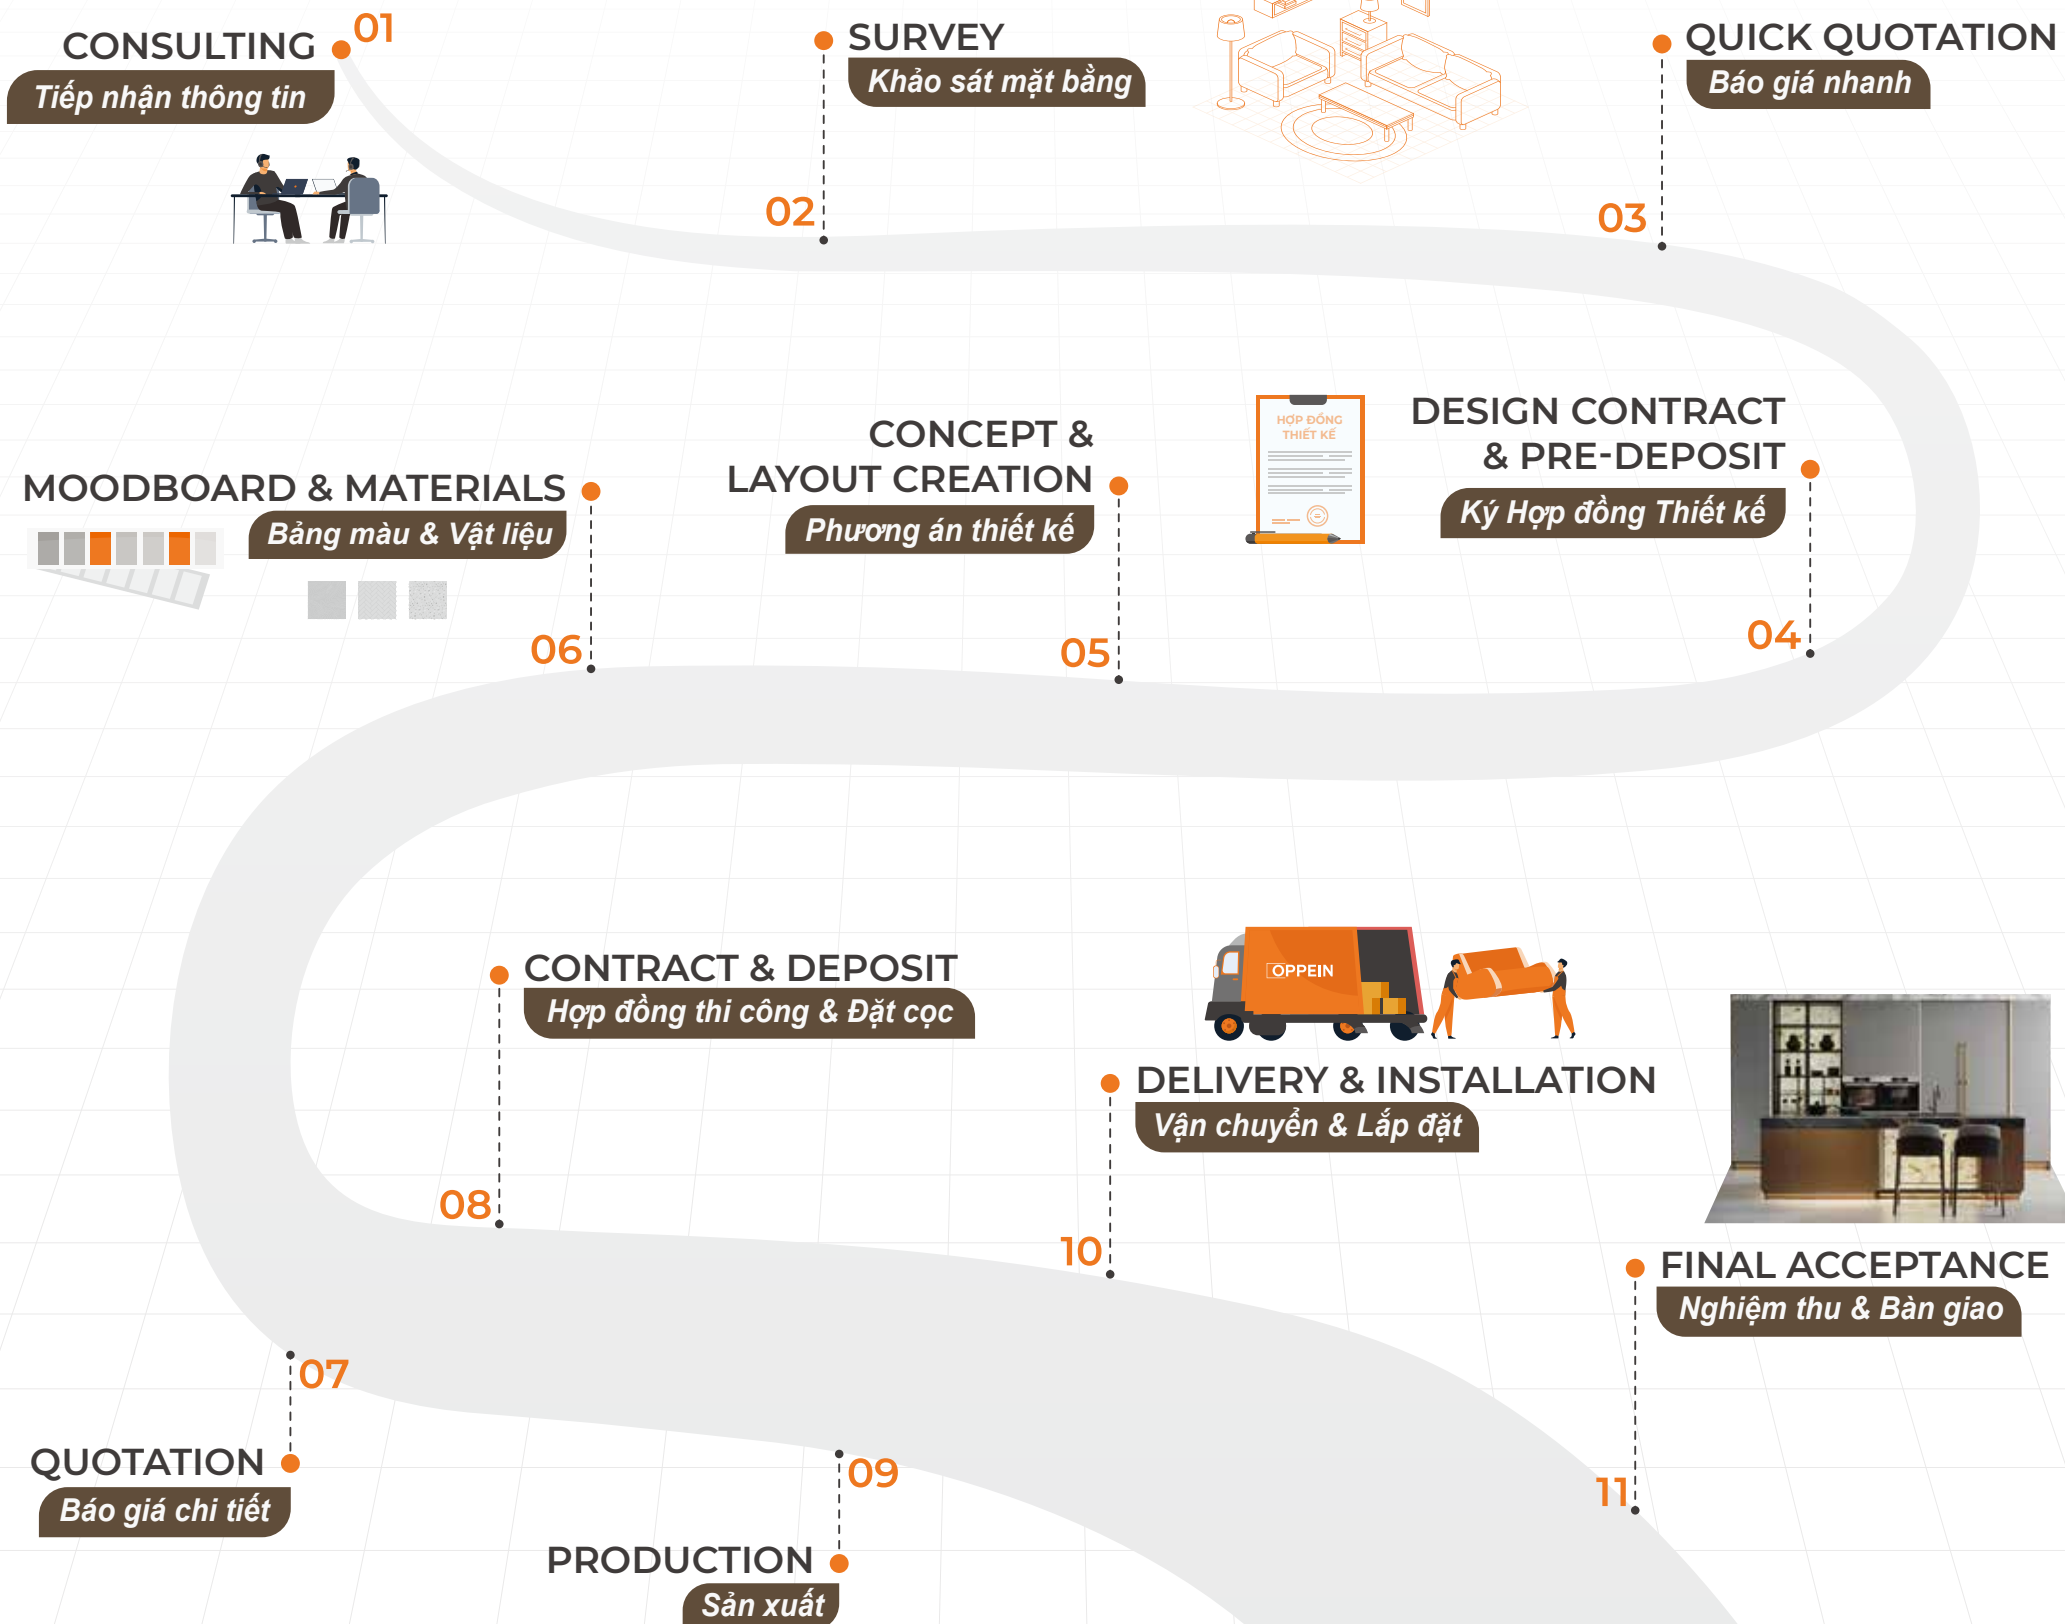

WALK-INS ALWAYS WELCOME

28 Nguyen Co Thach, Sala, An Khanh, TP.HCM

We warmly invite you to visit our Flagship Showroom and discover an immersive gallery of design styles and fully curated model homes, from elegant villas to contemporary apartments. Here, you can touch, feel and see every material, finish and crafted detail as they come to life in real spaces.

Our experienced design consultants are always on hand to guide you with personalized recommendations that reflect your lifestyle, aesthetic and expectations. Allow us to accompany you on the journey of shaping a home that is uniquely yours, refined, comfortable and beautifully tailored to your vision.