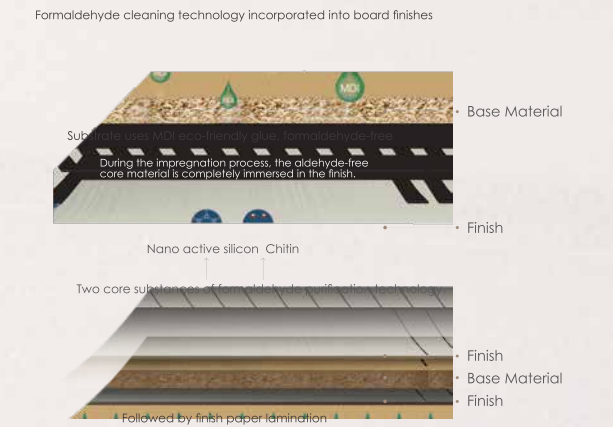

Product materials, colors, styles, and facade structures are interconnected and echo each other

LSB

More moisture-resistant and durable

Standard thickness **15mm**

Superior ENF board material

Environmentally friendly and durable finishes

Versatile environmentally friendly finishes, resistant to abrasion, scratches, and yellowing

2 Categories of Wall Protection, Trendy Combinations

More moisture-resistant and durable

Flat Wall Panel

Flat Panel Type