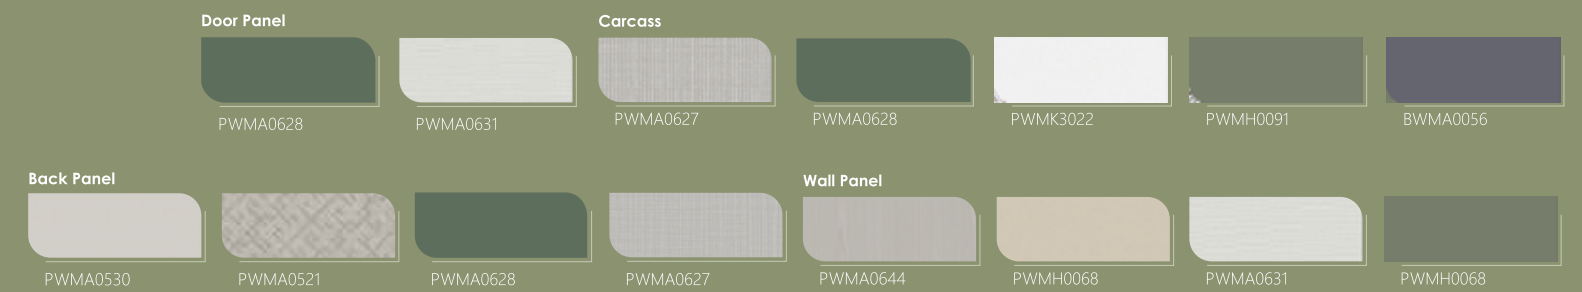

VILLETTE SERIES

French exquisite aesthetics

Modern light luxury

Design Philosophy

Establishing a serene and comforting atmosphere with a fresh and subtle cream hue, injecting a sense of tranquility and comfort, capturing the essence of nature in time, creating a healing sanctuary, slowing down the pace, and enjoying the happiness of home