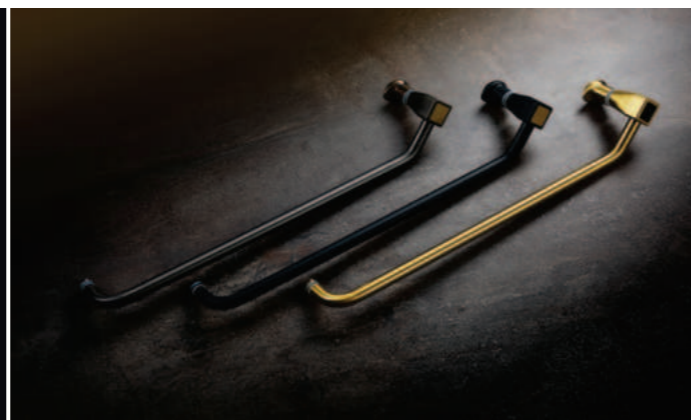

HIWIN®
YOUR HOME YOU DECIDE

Glass thickness: 8mm/10mm
Material: Stainless steel304
Color: Titanium / Gold
Dimension: L: 1200-1900
W: 800-1000
H: 2000

Glass thickness: 8mm/10mm
Material: Stainless steel304
Color: Titanium / Gold
Dimension: L: 1200-1900
W: 800-1000
H: 2000

HIWIN®
YOUR HOME YOU DECIDE

HIWIN®
YOUR HOME YOU DECIDE

Glass thickness: 8mm/10mm
Material: Stainless steel304
Color: Titanium / Gold
Dimension: L: 1200-1900
H: 2000

Glass thickness: 8mm/10mm
Material: Stainless steel304
Color: Titanium / Gold
Dimension: L: 1200-1900
W: 800-1000
H: 2000

HIWIN®
YOUR HOME YOU DECIDE