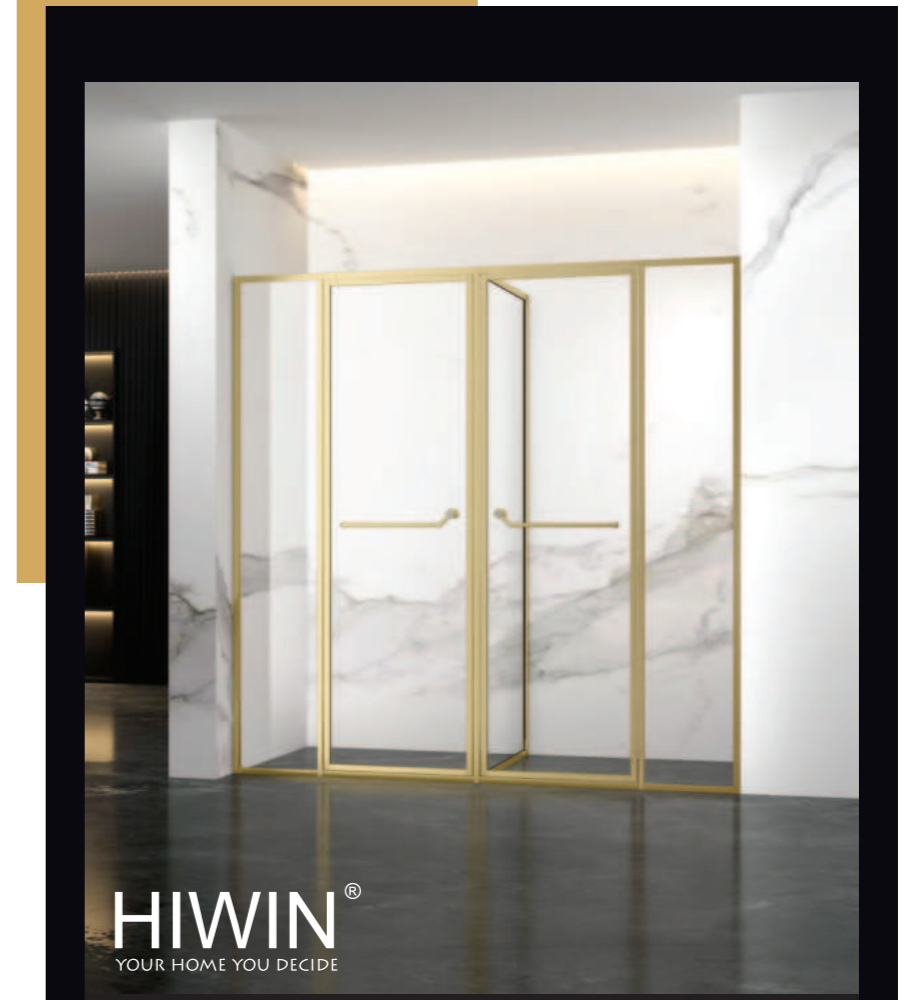

HIWIN®
YOUR HOME YOU DECIDE