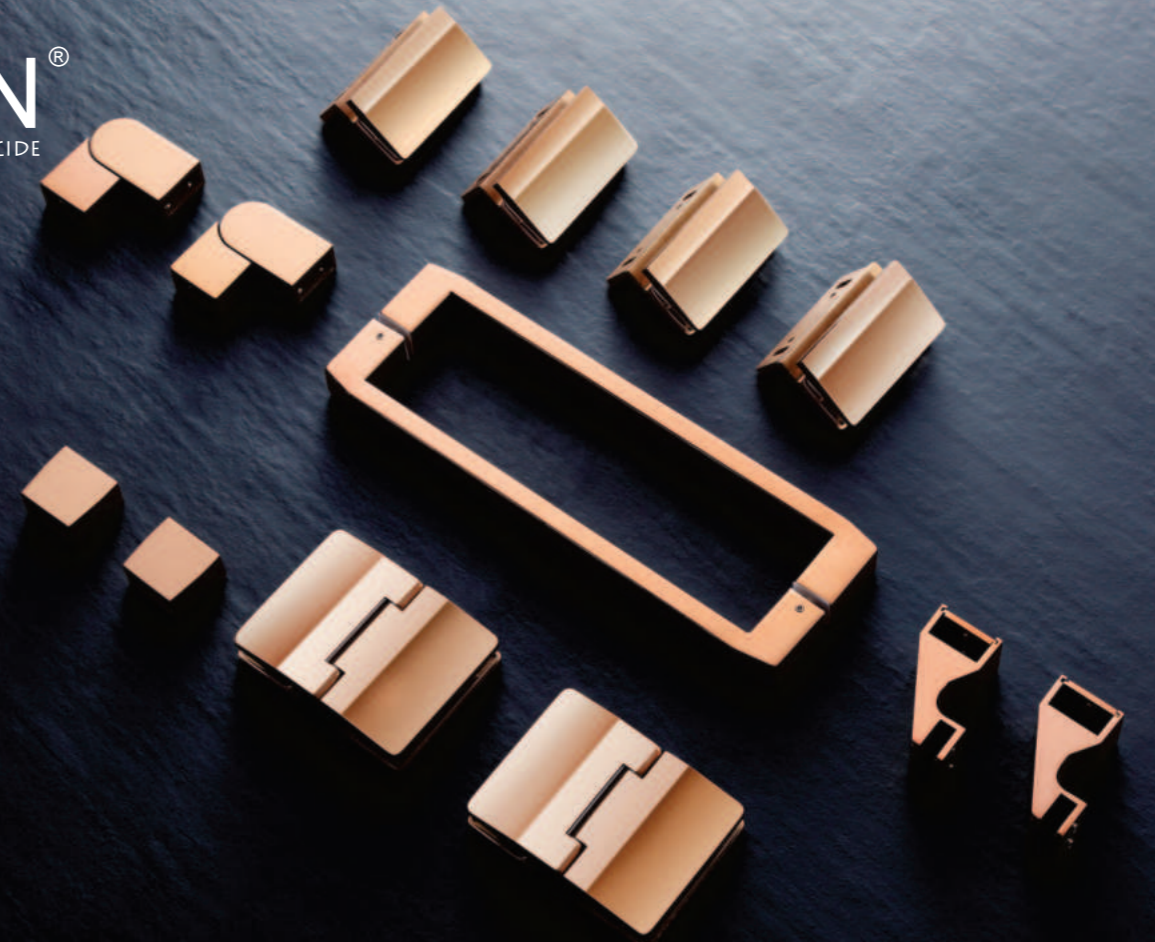

HIWIN®
YOUR HOME YOU DECIDE