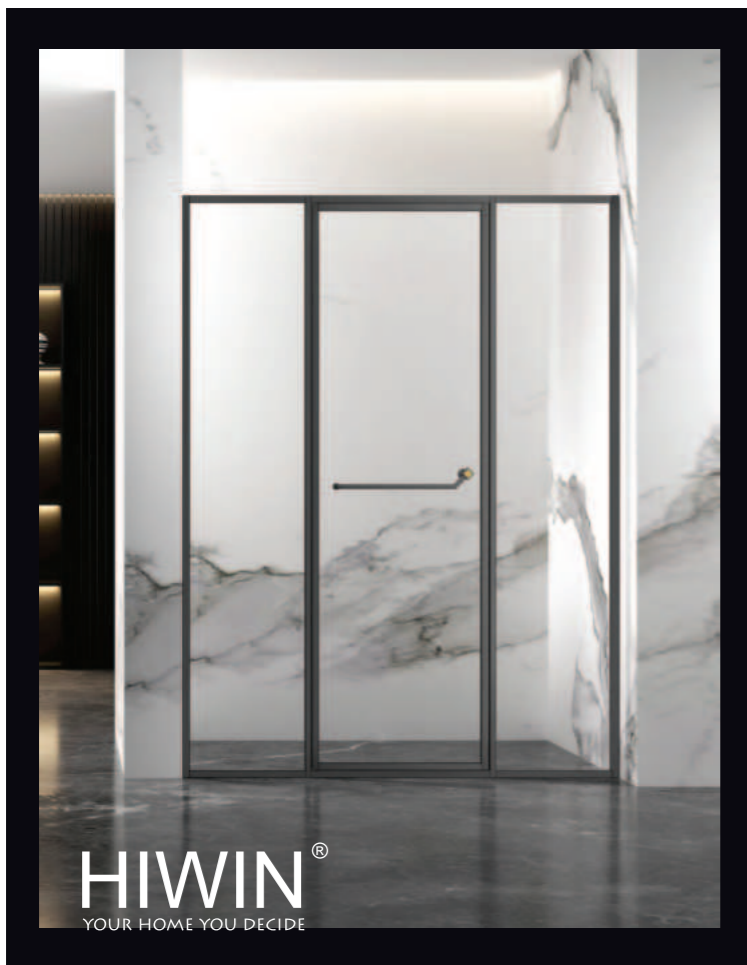

HIWIN®
YOUR HOME YOU DECIDE

Glass thickness: 8mm/10mm
Material: Stainless steel304
Color: Titanium / Gold
Dimension: L: 1200-1900
H: 2000