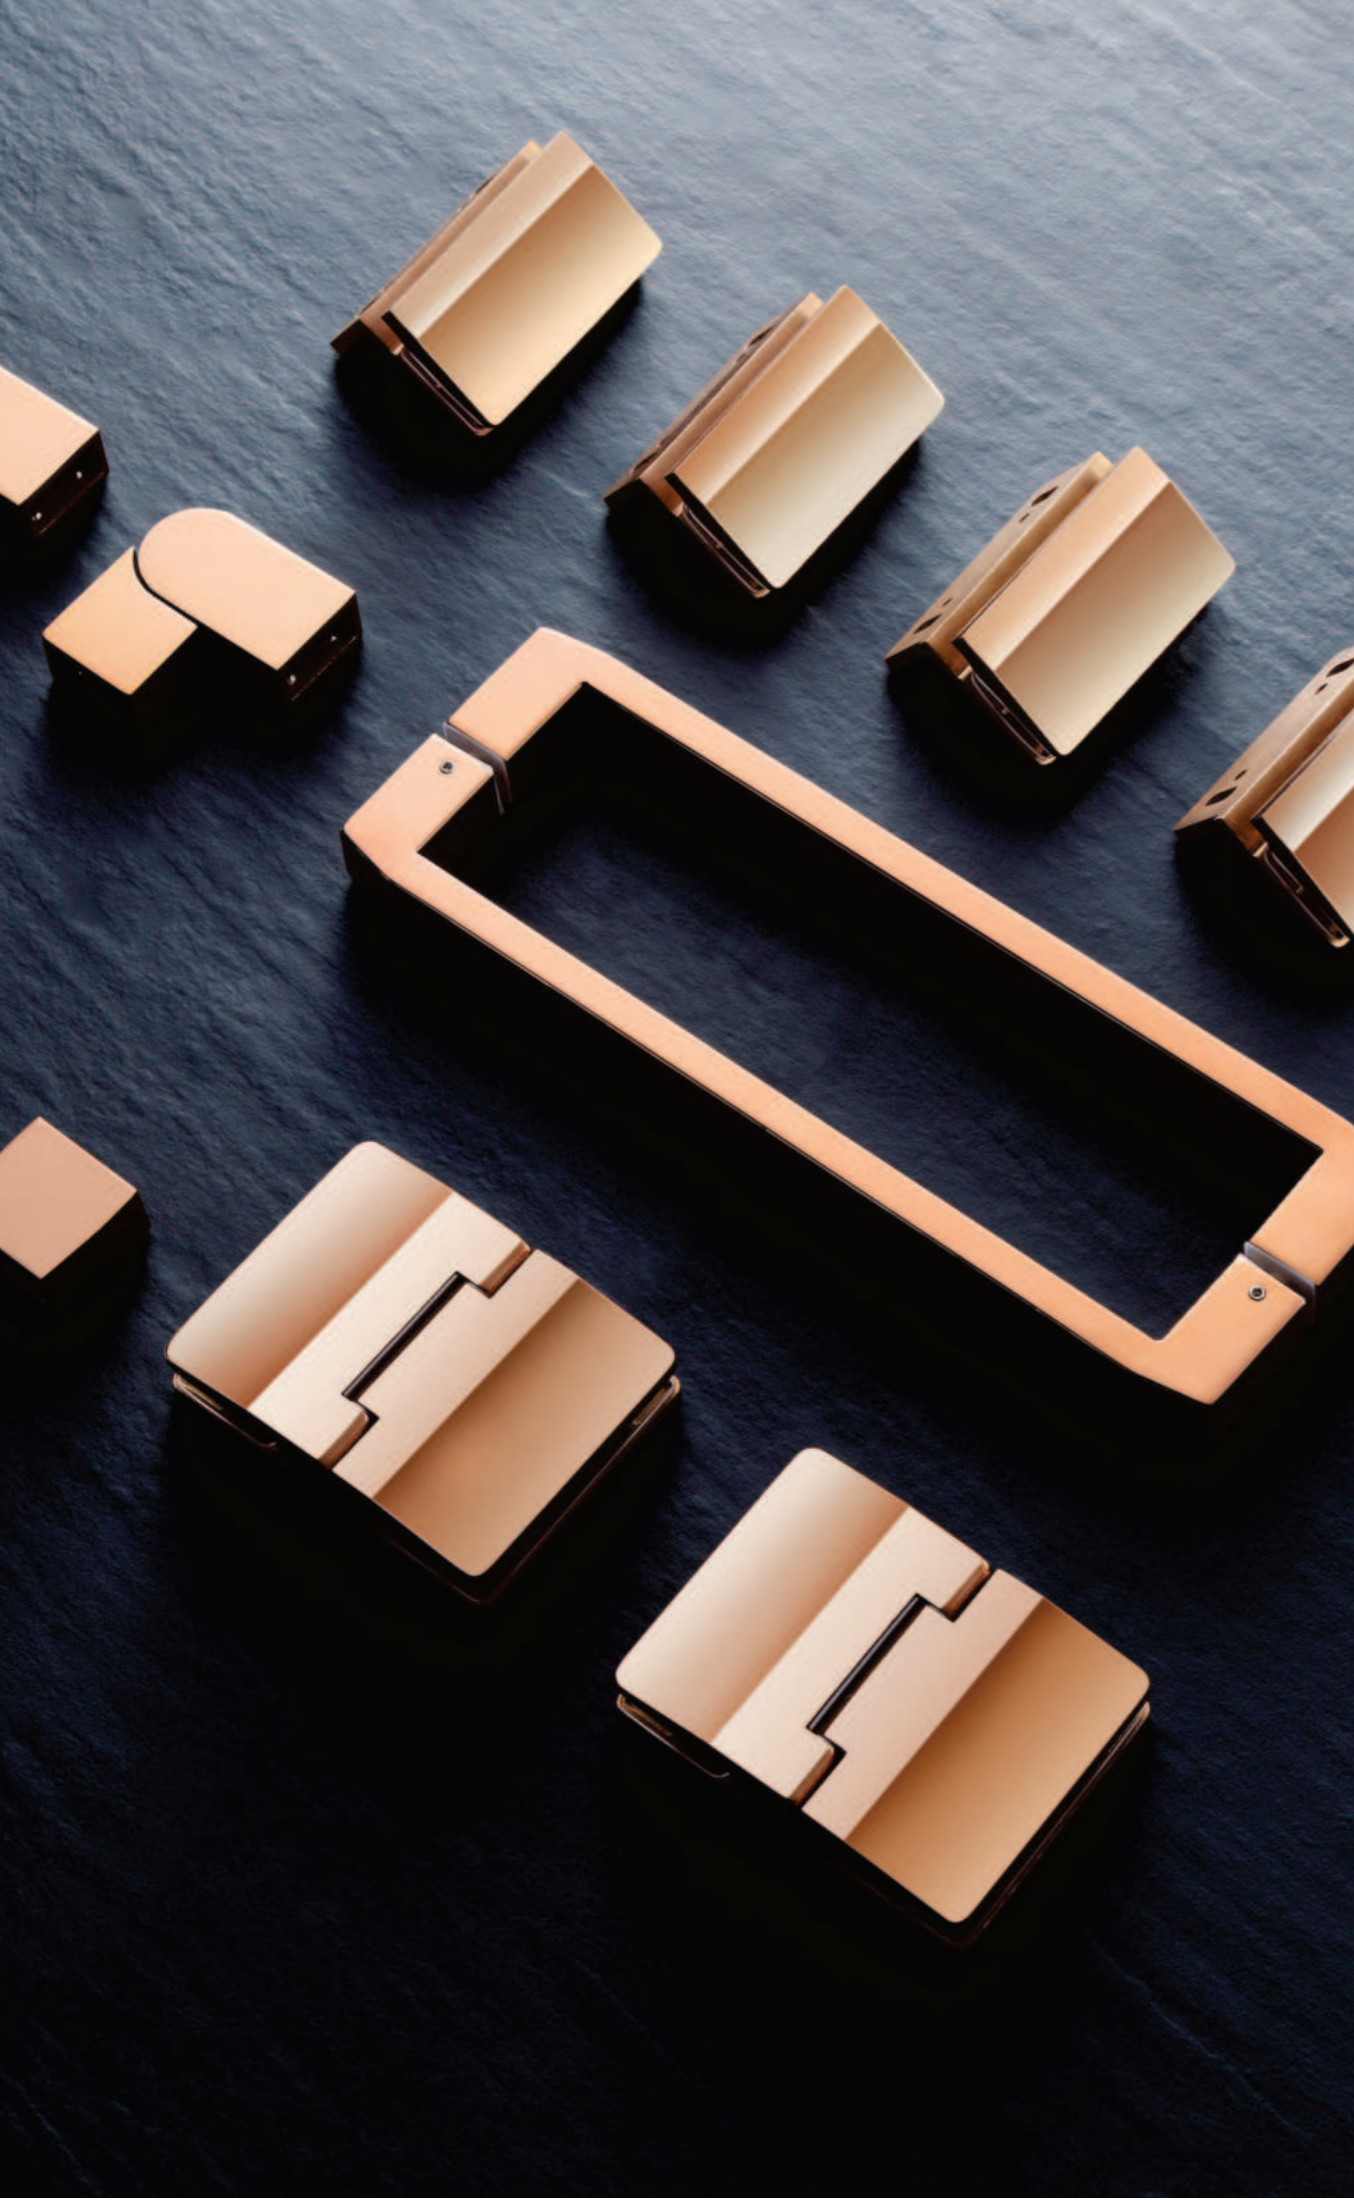

CONTENTS

BALDER	06	HERMES	43	VULCAN	60
JANUS	10	TERRA	46	LUNA	65
AURORA	13	NEITH	49	POISEDON	67
SOL	16	PELE	50	CAMELIA	68
HERACLES	20	SHU	51	ROMANIA	69
ARES	24	OLYMPIA	52	HEBES	70
HATHOR	27	AMUN	53	PHOEBE	71
MAAT	30	DEMESTER	54	VENUS	72
ATEN	32	TINIA	56	ATHENA	73
URANUS	34	SHIVA	59	NOTUS	74
ZEUS	37				
HERA	40