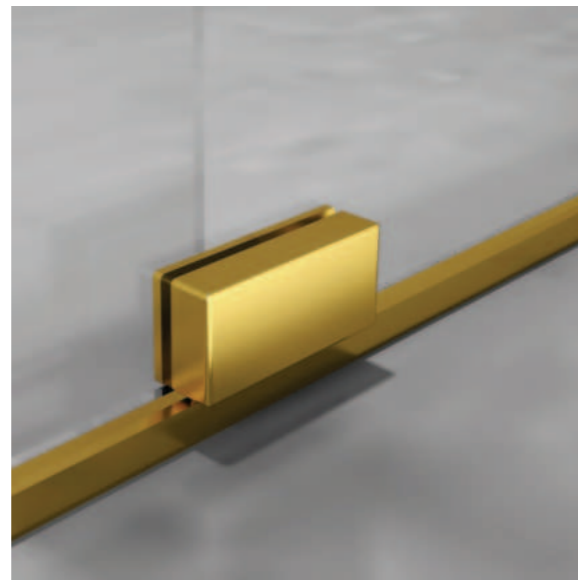

Glass thickness: 8mm/10mm
Material: Stainless steel304
Color: Brushed Gold

HIWIN®
YOUR HOME YOU DECIDE

SHIVA

Glass thickness: 8mm/10mm
Material: Stainless steel 304
Color: Mirror/ Black Titanium/ Titanium gold
Dimension: L: 900-1900
H: 2000