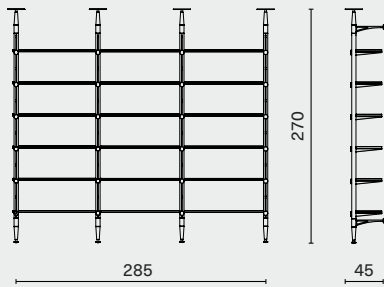

PACKAGING INFO

Complete

Gross TBA / CBM TBA

Inumbra Large 3-Module Set
SET B W285 D45 H270 (cm)
W112.3 D17.8 H106.3 (inch)