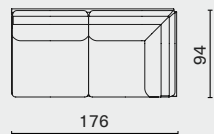

Right Corner Sofa L175 W94 H84 SH42 (cm)
2-Seater Without Arm L69.3 W37.3 H33.3 SH16.8 (inch)
M2017-S2RC

Left Corner Sofa 2-Seater Without Arm
M2017-S2LC