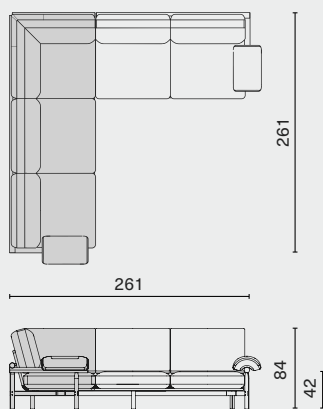

Stilt Daybed With Right Arm L162 W86 H84 SH42 (cm)
M2017-RGDB L63.8 W34.3 H33.3 SH16.8 (inch)

Complete L176 W101 H76cm / Gross 72kg / CBM 1.49

STILT SOFA SYSTEMS / SETS

DISTRICT EIGHT

DIMENSION

SET A

L334 W94 H84 SH42 (cm)

L131.5 W37.3 H33.3 SH16.8 (inch)

SET B

L254 W162 H84 SH42 (cm)

L100 W63.8 H33.3 SH16.8 (inch)

Set B.1

Set B.2

SET C

L334 W162 H84 SH42 (cm)

L131.5 W63.8 H33.3 SH16.8 (inch)

Set C.1

Set C.2

SET D

L261 W261 H84 SH42 (cm)

L102.8 W102.8 H33.3 SH16.8 (inch)

Set D.1

Set D.2

STILT SOFA SYSTEMS / SETS

DISTRICT EIGHT

DIMENSION

SET E

L341 W261 H84 SH42 (cm)

L134.3 W102.8 H33.3 SH16.8 (inch)

Set E.1

Set E.2