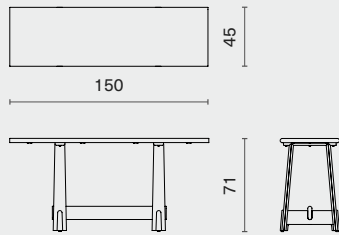

ODETTE CONSOLE

M1017-CONS

DISTRICT EIGHT

DIMENSION

Odette Console - Small
M1017-CONS-SML

L150 W45 H71 (cm)
L59.3 W17.8 H30 (inch)