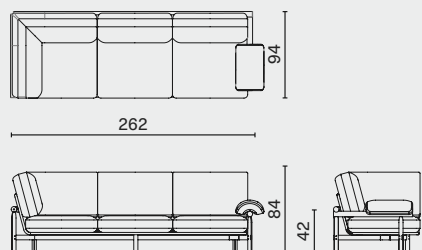

Right Corner Sofa
2-Seater With Arm
M2017-S2RCA L180 W94 H84 SH42 (cm)
L71 W37.3 H33.3 SH16.8 (inch)