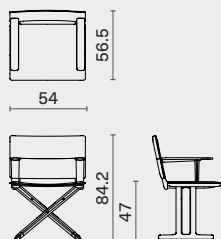

LODGE DINING CHAIR

M2038-AMCH

DISTRICT EIGHT

DIMENSION

Lodge Dining Chair
M2038-AMCH

L61 W55.3 H84.2 SH47.5 (cm)
L21.3 W22.3 H33.3 SH18.8 (inch)

PACKAGING INFO

Complete

Gross TBA / CBM TBA