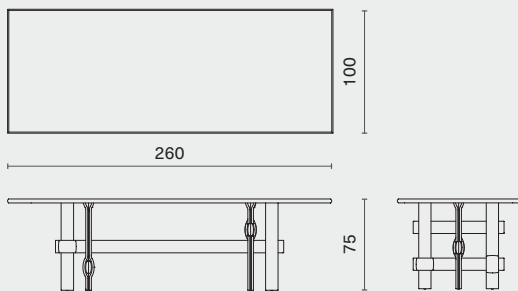

Complete   Gross TBA / CBM TBA

Knot Rectangular Table Large   L260 W100 H75 (cm)
M1016-RE-LAG   L102.5 W39.5 H29.8 (inch)