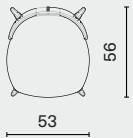

L86 W74 H77 SH42 (cm)
L34 W29.3 H30.8 SH16.8 (inch)

PACKAGING INFO

Complete L96 W83 H68cm / Gross 37kg / CBM 0.60

Stilt Ottoman
M2016-OTTO

L43 W62 H42 (cm)
L24.5 W17 H16.8 (inch)

Complete L101 W96 H29cm / Gross 29kg / CBM 0.31

Ames Bar Chair
M2015-BACM

L53 W57 H102 SH75 (cm)
L21 W22.5 H40.3 SH29.5 (inch)

Ames Counter Chair
M2015-COCH

L53 W56 H92 SH65 (cm)
L21 W22.5 H36.5 SH25.5 (inch)

Ames Dining Chair
M2015-

L54 W63 H86 SH46 (cm)
L21.3 W25 H4 SH18.3 (inch)