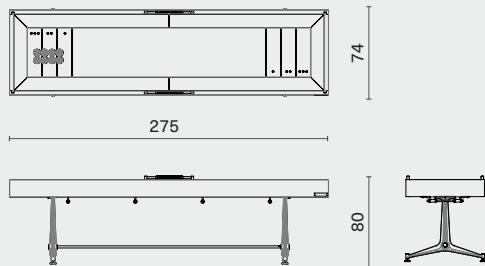

Oak & concrete top / Oak frame / Cast iron

SHUFFLEBOARD TABLE

M4001

DISTRICT EIGHT

DIMENSION

Shuffleboard Table - Small
M4001-SML

L275 W74 H80 (cm)
L108.3 W29.3 H31.5 (inch)

Shuffleboard Table - Large
M4001-LAG