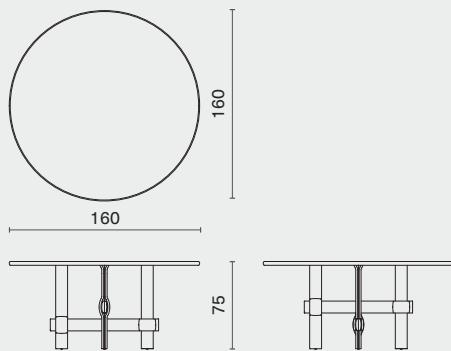

DIMENSION

Knot Round Table - Small
M1016-CI-SML

L140 W140 H75 (cm)
L55.3 W55.3 H29.8 (inch)

PACKAGING INFO

Complete

Gross TBA / CBM TBA

Knot Round Table - Medium
M1016-CI-MED

L160 W160 H75 (cm)
L63 W63 H29.8 (inch)

Complete

Gross TBA / CBM TBA

Knot Round Table - Large
M1016-CI-LAG

L200 W200 H75 (cm)
L78.8 W78.8 H29.8 (inch)

Complete

Gross TBA / CBM TBA

LUNA BISTRO TABLE

M1015-LAG