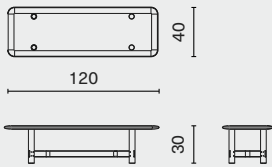

STILT RECTANGULAR TABLE

M1007-RE-

DISTRICT EIGHT

DIMENSION

Stilt Rectangular Table - Small
M1007-RE-SML

L120 W40 H30 (cm)
L47.3 W15.8 H12 (inch)

Stilt Rectangular Table - Large
M1007-RE-LAG

L150 W40 H30 (cm)
L59.3 W15.8 H12 (inch)