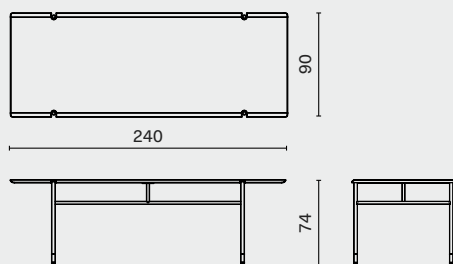

DISTRICT EIGHT

M1008-

DIMENSION

Stacking Dining Table - Small L160 W90 H74 (cm)
M1008-SML L63 W35.5 H29.3 (inch)

Stacking Dining Table - Medium L200 W90 H74 (cm)
M1008-MED L78.8 W35.5 H29.3 (inch)

Stacking Dining Table - Large L240 W90 H74 (cm)
M1008-LAG L94.5 W35.5 H29.3 (inch)

Stacking Dining Table - Extra Large L300 W100 H74 (cm)
M1008-EXL L118.3 W39.5 H29.3 (inch)

TABLE

PACKAGING INFO

Complete L172 W100 H15cm / Gross 58kg / CBM 0.28

Complete L212 W100 H15cm / Gross 66kg / CBM 0.35