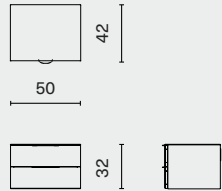

DIMENSION

Drift Double Drawers
M237-W2DR

L50 W42 H32 (cm)
L19.8 W16.8 H12.8 (inch)

PACKAGING INFO

Complete L60 W54 H43cm / Gross 23kg / CBM 0.15

Drift Triple Drawers
M237-W3DR

L50 W42 H42 (cm)
L19.8 W16.8 H16.8 (inch)