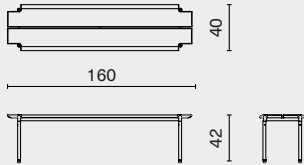

Stilt Chaise Lounge
M2016-CHLG

L163 W62 H91 SH37 (cm)
L64.3 W24.5 H36 SH14.8 (inch)

PACKAGING INFO

Complete L178 W78 H67cm / Gross 48kg / CBM 1.02

STACKING BENCH

M234-

DISTRICT EIGHT

Oak top / Blackened steel legs / Brass

STACKING BENCH

M234-

DISTRICT EIGHT

DIMENSION

Stacking Bench - Medium L160 W40 H42 SH42 (cm)
M234-MED L63 W15.8 H16.5 SH16.8 (inch)

PACKAGING INFO

Complete L170 W49 H13cm / Gross 23kg / CBM 0.12

Stacking Bench - Large L300 W40 H42 SH42 (cm)
M234-LAG L118.3 W15.8 H16.5 SH16.8 (inch)