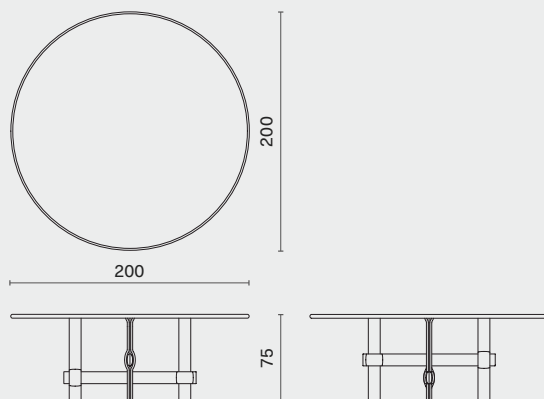

DIMENSION

Knot Round Table - Small
M1016-CI-SML

L140 W140 H75 (cm)
L55.3 W55.3 H29.8 (inch)

PACKAGING INFO

Complete

Gross TBA / CBM TBA

Knot Round Table - Medium
M1016-CI-MED

L160 W160 H75 (cm)
L63 W63 H29.8 (inch)

Complete

Gross TBA / CBM TBA

Knot Round Table - Large
M1016-CI-LAG

L200 W200 H75 (cm)
L78.8 W78.8 H29.8 (inch)

Complete

Gross TBA / CBM TBA

LUNA BISTRO TABLE

M1015-LAG