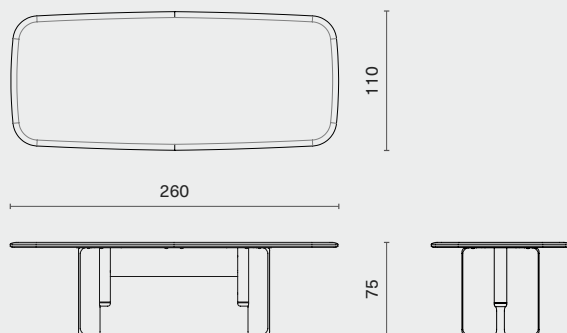

DIMENSION

Faifo Rectangular Table - Extra Large L300 W110 H75 (cm)
M1010-RE-EXL L118.3 W43.5 H29.8 (inch)

Faifo Rectangular Table - Large L260 W110 H75 (cm)
M1010-RE-LAG L102.5 W43.5 H29.8 (inch)

Faifo Rectangular Table - Medium L220 W110 H75 (cm)
M1010-RE-MED L86.8 W43.5 H29.8 (inch)