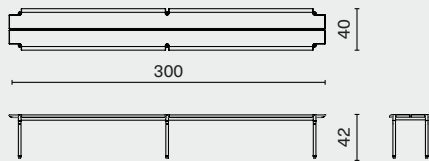

STACKING BENCH

M234-

DISTRICT EIGHT

DIMENSION

Stacking Bench - Medium L160 W40 H42 SH42 (cm)
M234-MED L63 W15.8 H16.5 SH16.8 (inch)

PACKAGING INFO

Complete L170 W49 H13cm / Gross 23kg / CBM 0.12

Stacking Bench - Large L300 W40 H42 SH42 (cm)
M234-LAG L118.3 W15.8 H16.5 SH16.8 (inch)