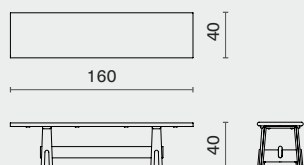

ODETTE BENCH

M2023-BENC

DISTRICT EIGHT

DIMENSION

Odette Bench - Small
M2023-BENC-SML

L160 W40 H40 (cm)
L63 W15.8 H15.8 (inch)

PACKAGING INFO

Complete

Gross TBA / CBM TBA