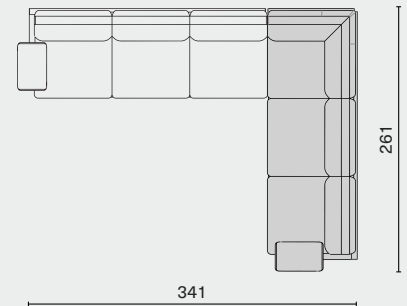

L131.5 W37.3 H33.3 SH16.8 (inch)

SET B

L254 W162 H84 SH42 (cm)

L100 W63.8 H33.3 SH16.8 (inch)

Set B.1

Set B.2

SET C

L334 W162 H84 SH42 (cm)

L131.5 W63.8 H33.3 SH16.8 (inch)

Set C.1

Set C.2

SET D

L261 W261 H84 SH42 (cm)

L102.8 W102.8 H33.3 SH16.8 (inch)

Set D.1

Set D.2

STILT SOFA SYSTEMS / SETS

DISTRICT EIGHT

DIMENSION

SET E

L341 W261 H84 SH42 (cm)

L134.3 W102.8 H33.3 SH16.8 (inch)

Set E.1

Set E.2

SET F

L341 W341 H84 SH42 (cm)

L134.3 W134.3 H33.3 SH16.8 (inch)

Set F.1

Set F.2

STILT SOFA SYSTEMS / MODULE WITHOUT CORNER

DISTRICT EIGHT

DIMENSION