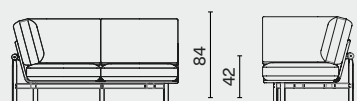

PACKAGING INFO

Complete L273 W106 H76cm / Gross 146kg/ CBM 2.42

Complete L193 W106 H76cm / Gross 108kg / CBM 1.71