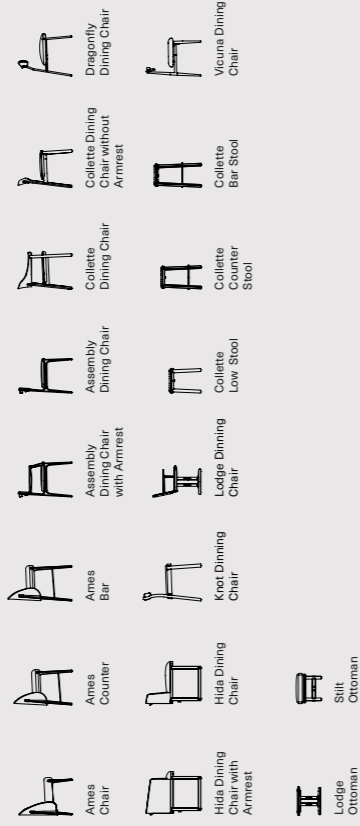

DISTRICT EIGHT

- TECHNICAL CATALOGUE

UPDATED

MAY 2024

DISTRICT EIGHT

SEATING

SOFA

ARMCHAIR

CHAISE LOUNGE / BENCH

DINING CHAIR / STOOL

TABLE

DINING TABLE

COFFEE / SIDE TABLE

OFFICE DESK

CONSOLE

BED