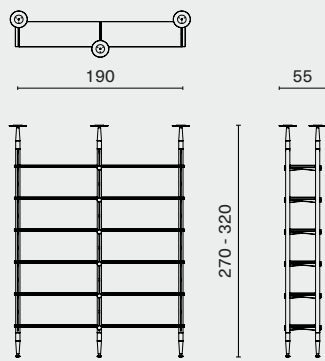

INUMBRA FLOOR TO CEILING

M3009-

DISTRICT EIGHT

DIMENSION

Floor To Ceiling Standard   W190 D55 H270-320 (cm)
M3009   W75 D21.8 H106.3-126 (inch)