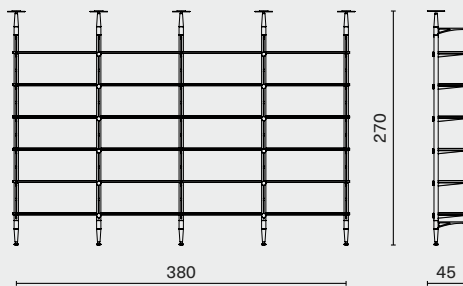

Gross TBA / CBM TBA

Inumbra Large 3-Module Set
SET B W285 D45 H270 (cm)
W112.3 D17.8 H106.3 (inch)

Complete

Gross TBA / CBM TBA

Inumbra Large 4-Module Set
SET C W380 D45 H270 (cm)
W149.8 D17.8 H106.3 (inch)