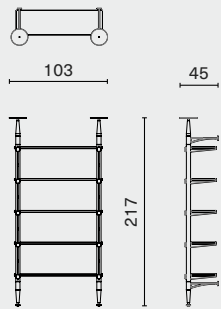

M3007-

DIMENSION

Inumbra Standard - Medium
M3007

W103 D45 H217 (cm)
W40.8 D17.8 H85.5 (inch)

PACKAGING INFO

Complete L235 W52 H20cm / Gross 72,5kg / CBM 0.27

Inumbra Extension - Medium
M3007-EX

W95 D45 H217 (cm)
W37.5 D17.8 H85.5 (inch)