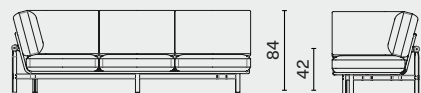

STILT SOFA SYSTEMS / MODULE WITH CORNER

DISTRICT EIGHT

DIMENSION

Right Corner Sofa L256 W94 H84 SH42 (cm)
3-Seater Without Arm L100.8 W37.3 H33.3 SH16.8 (inch)
M2017-S3RC

Left Corner Sofa 3-Seater Without Arm
M2017-S3LC