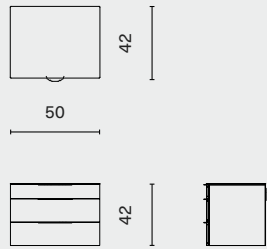

DIMENSION

Drift Double Drawers
M237-W2DR

L50 W42 H32 (cm)
L19.8 W16.8 H12.8 (inch)

PACKAGING INFO

Complete L60 W54 H43cm / Gross 23kg / CBM 0.15

Drift Triple Drawers
M237-W3DR

L50 W42 H42 (cm)
L19.8 W16.8 H16.8 (inch)