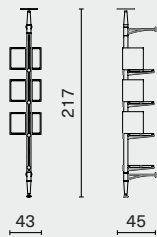

Complete Gross TBA / CBM TBA

Inumbra Single Post Set
SET B

3 CABINETS
L43 W45 H217 (cm)
W17 D17.8 H85.5 (inch)