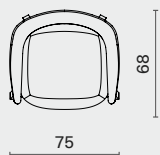

Complete L193 W106 H76cm / Gross 108kg / CBM 1.71

COLLETTE LOUNGE CHAIR

M2020-LGCH

DISTRICT EIGHT

Ash frame / Upholstered seat
Oak frame / Upholstered seat

Designed by Adam Goodrum

COLLETTE LOUNGE CHAIR

M2020-LGCH

DISTRICT EIGHT

DIMENSION

Collette Lounge Chair L75 W68 H70 SH43 (cm)
M2020-LGCH L29.8 W26.8 H27.8 SH17 (inch)

PACKAGING INFO

Complete L78 W71 H73cm / Gross 16kg / CBM 0.44

DRAGONFLY LOUNGE CHAIR

M2013-

DISTRICT EIGHT