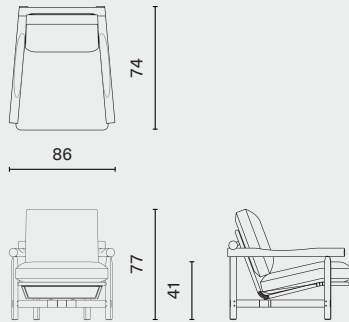

DIMENSION

Lodge Ottoman
M2038-OTTO

L72 W51.4 H42 (cm)
L28.3 W20.3 H16.8 (inch)

PACKAGING INFO

Complete

Gross TBA / CBM TBA

STILT ARMCHAIR & OTTOMAN

M2016-AMCH / M2016-OTTO

DISTRICT EIGHT

Oak frame / Steel structure /
Upholstered platform & cushion

Designed by Toan Nguyen

STILT ARMCHAIR & OTTOMAN

M2016-AMCH / M2016-OTTO

DISTRICT EIGHT

DIMENSION

Stilt Armchair
M2016-AMCH

L86 W74 H77 SH42 (cm)
L34 W29.3 H30.8 SH16.8 (inch)

PACKAGING INFO

Complete L96 W83 H68cm / Gross 37kg / CBM 0.60

Stilt Ottoman
M2016-OTTO

L43 W62 H42 (cm)
L24.5 W17 H16.8 (inch)

Complete L101 W96 H29cm / Gross 29kg / CBM 0.31