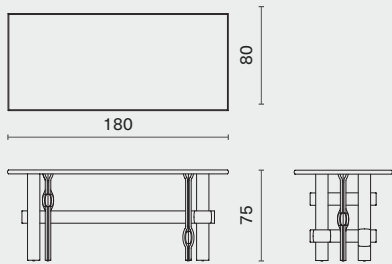

KNOT RECTANGULAR TABLE

M1016-RE-

DISTRICT EIGHT

DIMENSION

Knot Rectangular Table Small   L180 W80 H75 (cm)
M1016-RE-SML   L71 W31.5 H29.8 (inch)