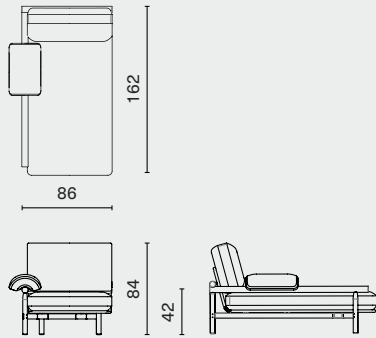

Complete L156 W82 H74cm / Gross 57kg / CBM 1.04

Oak frame / Steel structure /
Upholstered platform & cushion

Designed by Toan Nguyen

STILT SOFA SYSTEMS

M2016-

DISTRICT EIGHT

DIMENSION

Stilt Sofa 2-Seater
M2016-S2

L173 W94 H84 SH42 (cm)
L68.3 W37.3 H33.3 SH16.8 (inch)

PACKAGING INFO

Complete L182 W106 H76cm / Gross 98kg / CBM 1.61

Stilt Sofa 3-Seater
M2016-S3

L253 W94 H84 SH42 (cm)
L99.8 W37.3 H33.3 SH16.8 (inch)

Complete L265 W106 H76cm / Gross 127kg / CBM 2.35

STILT SOFA SYSTEMS / DAYBED

M2017-

DISTRICT EIGHT

DIMENSION

Stilt Daybed With Left Arm L162 W86 H84 SH42 (cm)
M2017-LFDB L63.8 W34.3 H33.3 SH16.8 (inch)

PACKAGING INFO

Complete L176 W101 H76cm / Gross 72kg / CBM 1.49

Stilt Daybed With Right Arm L162 W86 H84 SH42 (cm)
M2017-RGDB L63.8 W34.3 H33.3 SH16.8 (inch)

Complete L176 W101 H76cm / Gross 72kg / CBM 1.49

STILT SOFA SYSTEMS / SETS

DISTRICT EIGHT

DIMENSION

SET A

L334 W94 H84 SH42 (cm)