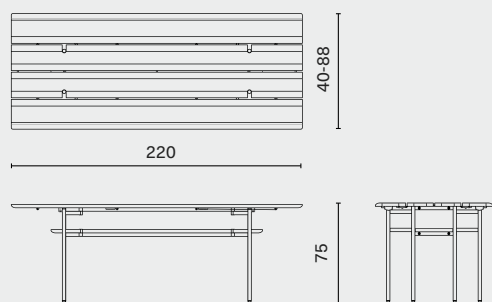

M234-DLCA-LAG

DISTRICT EIGHT

DIMENSION

Stacking Drop Leaf Table L220 W40-88 H75 (cm)
M234-DLCA-LAG L86.8 W15.8-34.8 H29.8 (inch)

PACKAGING INFO

Complete L230 W51 H82cm / Gross 85kg / CBM 1.06

GUI

M1029-CI-