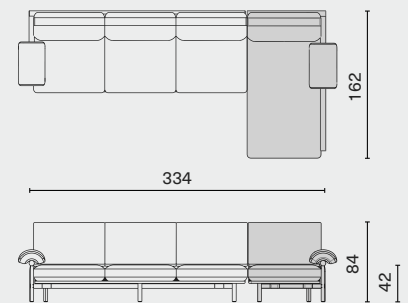

STILT SOFA SYSTEMS / DAYBED

M2017-

DISTRICT EIGHT

DIMENSION

Stilt Daybed With Left Arm L162 W86 H84 SH42 (cm)
M2017-LFDB L63.8 W34.3 H33.3 SH16.8 (inch)

PACKAGING INFO

Complete L176 W101 H76cm / Gross 72kg / CBM 1.49

Stilt Daybed With Right Arm L162 W86 H84 SH42 (cm)
M2017-RGDB L63.8 W34.3 H33.3 SH16.8 (inch)

Complete L176 W101 H76cm / Gross 72kg / CBM 1.49

STILT SOFA SYSTEMS / SETS

DISTRICT EIGHT

DIMENSION

SET A

L334 W94 H84 SH42 (cm)

L131.5 W37.3 H33.3 SH16.8 (inch)

SET B

L254 W162 H84 SH42 (cm)

L100 W63.8 H33.3 SH16.8 (inch)

Set B.1

Set B.2

SET C

L334 W162 H84 SH42 (cm)

L131.5 W63.8 H33.3 SH16.8 (inch)

Set C.1

Set C.2

SET D

L261 W261 H84 SH42 (cm)

L102.8 W102.8 H33.3 SH16.8 (inch)

Set D.1

Set D.2