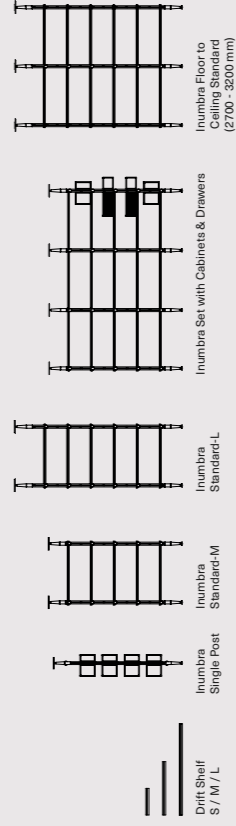

CHAISE LOUNGE / BENCH

DINING CHAIR / STOOL

TABLE

DINING TABLE

COFFEE / SIDE TABLE

OFFICE DESK

CONSOLE

BED

STORAGE

CABINET

SHELVING

GAMES

OBJECTS & ACCESSORIES

STYLE INDEX 2024
group by product type
sort by alphabet

INDEX

SEATING	SOFA	HIDA BANQUETTE	4
		JOSS SOFA SYSTEMS	6
		LOLA COMPACT SOFA	10
		STILT SOFA SYSTEMS	12
	ARMCHAIR	COLLETTE LOUNGE CHAIR	21
	DRAGONFLY LOUNGE CHAIR	23	
	HIDA LOUNGE CHAIR	25	
	LODGE LOUNGE CHAIR & BAG HOLDER	27	
	LODGE OTTOMAN	29	
	STILT ARMCHAIR & OTTOMAN	31	
CHAIR & STOOL	AMES CHAIR	33	
	ASSEMBLY DINING CHAIR (WITH ARMREST)	35	
	COLLETTE DINING CHAIR (WITHOUT ARMREST)	37	
	COLLETTE STOOL	39	
	DRAGONFLY DINING CHAIR	41	
	HIDA DINING CHAIR	43	
	KNOT DINING CHAIR	45	
	LODGE DINING CHAIR	47	
	VICUNA DINING CHAIR	49	
	CHAISE LOUNGE & BENCH	ODETTE BENCH	51
	STILT BENCH	53	
	STILT CHAISE LOUNGE	55	
	STACKING BENCH	57	