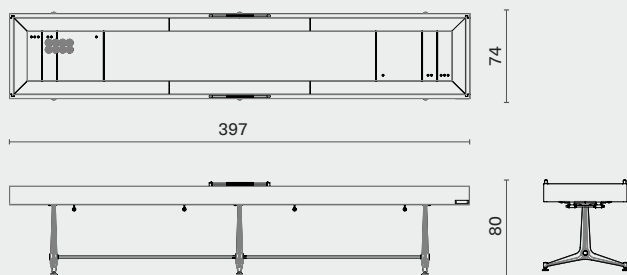

Shuffleboard Table - Large
M4001-LAG

L397 W74 H80 (cm)
L156 W29.3 H31.5 (inch)