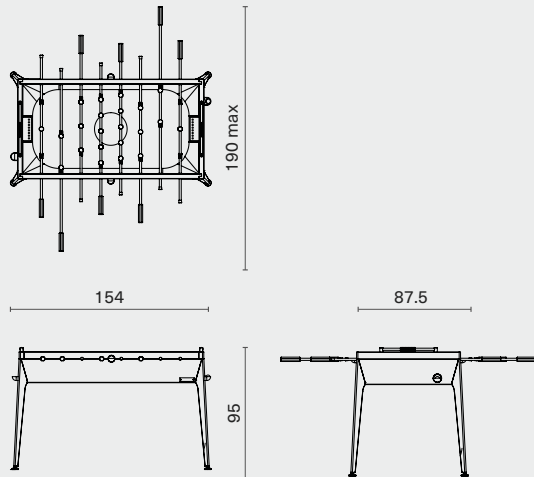

CHESS SET

M4004

DISTRICT EIGHT

DIMENSION

Chess Set L44 W44 H5.3 - 17.5 (cm)
M4004 L17.5 W17.5 H2.3-6.8 (inch)

Container Box L40 W24 H16 (cm)
L15.8 W9.5 H6.3 (inch)

PACKAGING INFO

Chess board L52 W52 H13cm / Gross 8kg / CBM 0.04
Chess pieces L50 W34 H23cm / Gross 11kg / CBM 0.04
& wooden box

FOOSBALL TABLE

M4002

DISTRICT EIGHT

Oak / Concrete / Cast iron

FOOSBALL TABLE

M4002

DISTRICT EIGHT

DIMENSION

Foosball Table
M4002

L154 W87.5-190 H95 (cm)
L60.8 W74-75 H37.5 (inch)

PACKAGING INFO

Top L165 W104 H42cm / Gross 138kg / CBM 0.75
Legs L90 W35 H12cm / Gross 25kg / CBM 0.04

MAHJONG / CARD GAMES TABLE

M4005