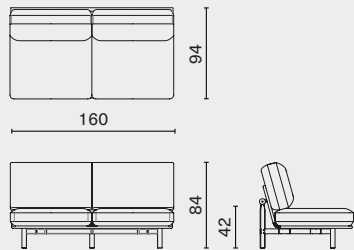

Sofa 2-Seater With Right Arm M2016-S2RA

PACKAGING INFO

Complete L265 W106 H76cm / Gross 117kg / CBM 2.35

Complete L182 W106 H76cm / Gross 92kg / CBM 1.61

STILT SOFA SYSTEMS / MODULE WITHOUT CORNER

DISTRICT EIGHT

DIMENSION

Sofa 3-Seater Without Arm L240 W94 H84 SH42 (cm)
M2016-S3NA L94.5 W37.3 H33.3 SH16.8 (inch)

Sofa 2-Seater Without Arm L160 W94 H84 SH42 (cm)
M2016-S2NA L63 W37.3 H33.3 SH16.8 (inch)

PACKAGING INFO