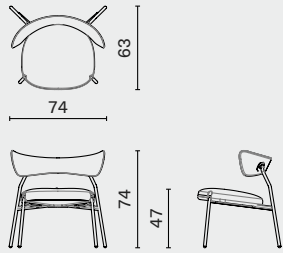

L131.5 W37.3 H33.3 SH16.8 (inch)

SET B

L254 W162 H84 SH42 (cm)

L100 W63.8 H33.3 SH16.8 (inch)

Set B.1

Set B.2

SET C

L334 W162 H84 SH42 (cm)

L131.5 W63.8 H33.3 SH16.8 (inch)

Set C.1

Set C.2

SET D

L261 W261 H84 SH42 (cm)

L102.8 W102.8 H33.3 SH16.8 (inch)

Set D.1

Set D.2

DISTRICT EIGHT

DIMENSION

Collette Lounge Chair L75 W68 H70 SH43 (cm)
M2020-LGCH L29.8 W26.8 H27.8 SH17 (inch)

PACKAGING INFO

Complete L78 W71 H73cm / Gross 16kg / CBM 0.44

DRAGONFLY LOUNGE CHAIR

M2013-

DISTRICT EIGHT

Blackened steel frame & legs
/ Upholstered seat & backrest

DRAGONFLY LOUNGE CHAIR

M2013-

DISTRICT EIGHT

DIMENSION

Dragonfly Lounge Chair
M2013-

L74 W63 H74 SH47 (cm)
L29 W25 H29 SH18.8 (inch)

PACKAGING INFO