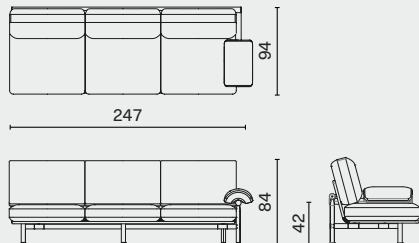

STILT SOFA SYSTEMS / MODULE WITHOUT CORNER

DISTRICT EIGHT

DIMENSION

Sofa 3-Seater With
Left Arm Only   L247 W94 H84 SH42 (cm)
M2016-S3LA   L97.3 W37.3 H33.3 SH16.8 (inch)

Sofa 3-Seater With
Right Arm Only   M2016-S3RA

Sofa 2-Seater With Left Arm   L167 W94 H84 SH42 (cm)
M2016-S2LA   L65.8 W37.3 H33.3 SH16.8 (inch)

Sofa 2-Seater With Right Arm   M2016-S2RA

PACKAGING INFO

Complete   L265 W106 H76cm / Gross 117kg / CBM 2.35

Complete   L182 W106 H76cm / Gross 92kg / CBM 1.61