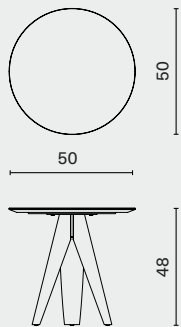

DIMENSION

Luna Side Table - Small
M1015-SML

L38 W38 H58 (cm)
L15 W15 H23 (inch)

Luna Side Table - Medium
M1015-MED

L50 W50 H48 (cm)
L19.8 W19.8 H19 (inch)

PACKAGING INFO

Table Top	L47 W47 H5cm / Gross 7kg / CBM 0.02
Legs	L62 W31 H12cm / Gross 4kg / CBM 0.03