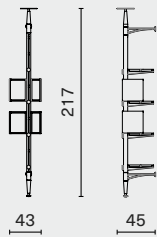

Complete L81 W34 H25cm / Gross 16kg / CBM 0.08

Inumbra Single Post Set
SET A

2 CABINETS
W43 D45 H217 (cm)
W17 D17.8 H85.5 (inch)