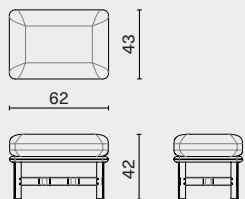

L131.5 W37.3 H33.3 SH16.8 (inch)

SET B

L254 W162 H84 SH42 (cm)

L100 W63.8 H33.3 SH16.8 (inch)

Set B.1

Set B.2

SET C

L334 W162 H84 SH42 (cm)

L131.5 W63.8 H33.3 SH16.8 (inch)

Set C.1

Set C.2

SET D

L261 W261 H84 SH42 (cm)

L102.8 W102.8 H33.3 SH16.8 (inch)

Set D.1

Set D.2

DIMENSION

Lodge Ottoman
M2038-OTTO

L72 W51.4 H42 (cm)
L28.3 W20.3 H16.8 (inch)

PACKAGING INFO

Complete

Gross TBA / CBM TBA

STILT ARMCHAIR & OTTOMAN

M2016-AMCH / M2016-OTTO

L86 W74 H77 SH42 (cm)
L34 W29.3 H30.8 SH16.8 (inch)

PACKAGING INFO

Complete L96 W83 H68cm / Gross 37kg / CBM 0.60

Stilt Ottoman
M2016-OTTO

L43 W62 H42 (cm)
L24.5 W17 H16.8 (inch)

Complete L101 W96 H29cm / Gross 29kg / CBM 0.31