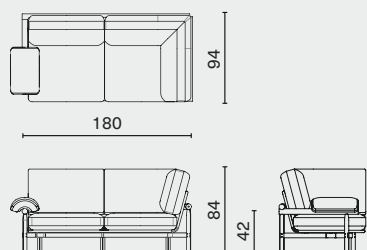

Left Corner Sofa 2-Seater With Arm
M2017-S2LCA