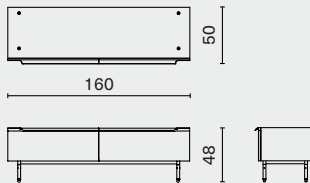

STACKING MID CABINET

M3006-MDCA-

DISTRICT EIGHT

DIMENSION

Stacking Mid Cabinet - Medium
M3006-MDCA-MED   L160 W50 H48 (cm)
L63 W19.8 H19 (inch)