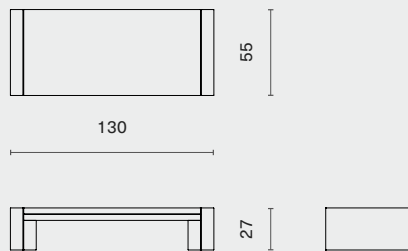

PACKAGING INFO

Complete

Gross TBA / CBM TBA

Limen Coffee Table - Medium   L130 W55 H27 (cm)
1033-RE-MED   L119.3 W21.8 H10.8 (inch)