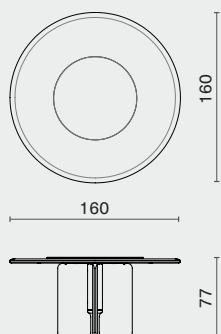

DIMENSION

Faifo Rectangular Table - Extra Large L300 W110 H75 (cm)
M1010-RE-EXL L118.3 W43.5 H29.8 (inch)

Faifo Rectangular Table - Large L260 W110 H75 (cm)
M1010-RE-LAG L102.5 W43.5 H29.8 (inch)

Faifo Rectangular Table - Medium L220 W110 H75 (cm)
M1010-RE-MED L86.8 W43.5 H29.8 (inch)

FAIFO ROUND TABLE

M1010-

DISTRICT EIGHT

DIMENSION

Faifo Round Table
M1010-MED

Medium
L160 W160 H75 (cm)
L63 W63 H29.8 (inch)

Faifo Round Table
M1010-SML

Small
L120 W120 H75 (cm)
L47.3 W47.3 H29.8 (inch)

Faifo Round Table With Lazy Susan
M1010-EXL-ATM

Extra Large
L200 W200 H77 (cm)
L78.8 W78.8 H30.5 (inch)

Faifo Round Table With Lazy Susan
M1010-MED-ATM

Medium
L160 W160 H75 (cm)
L63 W63 H30.5 (inch)

PACKAGING INFO