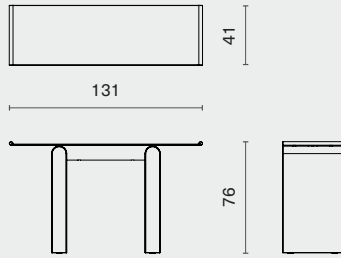

DISTRICT EIGHT

Steel top / Oak base

TONKIN CONSOLE

M1012

DISTRICT EIGHT

DIMENSION

Tonkin Console
M1012

L131 W41 H76 (cm)
L51.8 W16.3 H30 (inch)