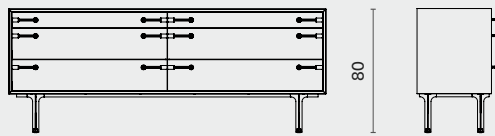

TOTE DRESSER

M3005-DRES

DISTRICT EIGHT

DIMENSION

Tote Dresser
M3005-DRES-LAG

L204 W51 H80 (cm)
L80.5 W20.3 H31.5 (inch)

Tote Medium Dresser
M3005-DRES-MED

L104 W51 H80 (cm)
L41 W20.3 H31.5 (inch)