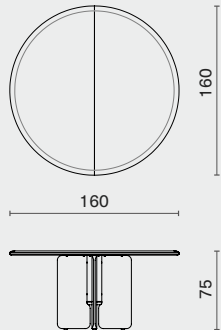

DIMENSION

Faifo Rectangular Table - Extra Large L300 W110 H75 (cm)
M1010-RE-EXL L118.3 W43.5 H29.8 (inch)

Faifo Rectangular Table - Large L260 W110 H75 (cm)
M1010-RE-LAG L102.5 W43.5 H29.8 (inch)

Faifo Rectangular Table - Medium L220 W110 H75 (cm)
M1010-RE-MED L86.8 W43.5 H29.8 (inch)

FAIFO ROUND TABLE

M1010-

DISTRICT EIGHT

DIMENSION

Faifo Round Table
M1010-MED

Medium
L160 W160 H75 (cm)
L63 W63 H29.8 (inch)

Faifo Round Table
M1010-SML

Small
L120 W120 H75 (cm)
L47.3 W47.3 H29.8 (inch)

Faifo Round Table With Lazy Susan
M1010-EXL-ATM

Extra Large
L200 W200 H77 (cm)
L78.8 W78.8 H30.5 (inch)

Faifo Round Table With Lazy Susan
M1010-MED-ATM

Medium
L160 W160 H75 (cm)
L63 W63 H30.5 (inch)

PACKAGING INFO