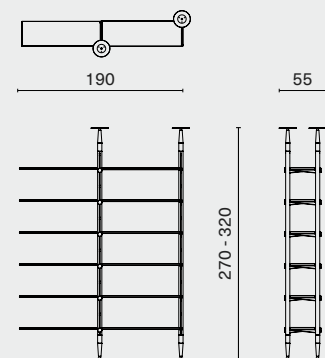

PACKAGING INFO

Complete

Gross TBA / CBM TBA

Floor To Ceiling Extension   W190 D55 H270-320 (cm)
M3009-EX   W75 D21.8 H106.3-126 (inch)