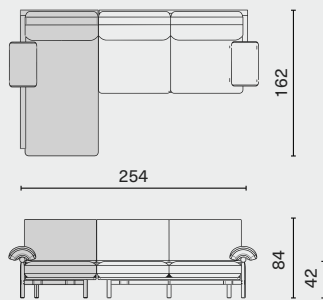

STILT SOFA SYSTEMS / DAYBED

M2017-

DISTRICT EIGHT

DIMENSION

Stilt Daybed With Left Arm L162 W86 H84 SH42 (cm)
M2017-LFDB L63.8 W34.3 H33.3 SH16.8 (inch)

PACKAGING INFO

Complete L176 W101 H76cm / Gross 72kg / CBM 1.49

Stilt Daybed With Right Arm L162 W86 H84 SH42 (cm)
M2017-RGDB L63.8 W34.3 H33.3 SH16.8 (inch)

Complete L176 W101 H76cm / Gross 72kg / CBM 1.49

STILT SOFA SYSTEMS / SETS

DISTRICT EIGHT

DIMENSION

SET A

L334 W94 H84 SH42 (cm)

L131.5 W37.3 H33.3 SH16.8 (inch)

SET B

L254 W162 H84 SH42 (cm)

L100 W63.8 H33.3 SH16.8 (inch)

Set B.1

Set B.2

SET C

L334 W162 H84 SH42 (cm)

L131.5 W63.8 H33.3 SH16.8 (inch)

Set C.1

Set C.2

SET D

L261 W261 H84 SH42 (cm)

L102.8 W102.8 H33.3 SH16.8 (inch)

Set D.1

Set D.2