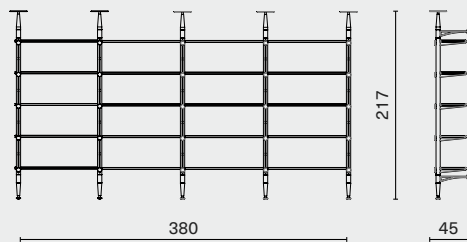

Complete

Gross 222,5kg / CBM 0.91

INUMBRA WALL MOUNTED SHELVING SYSTEM / SETS

DISTRICT EIGHT

DIMENSION

Inumbra Large 2-Module Set
SET A W190 D45 H270 (cm)
W74.8 D17.8 H106.3 (inch)

PACKAGING INFO

Complete