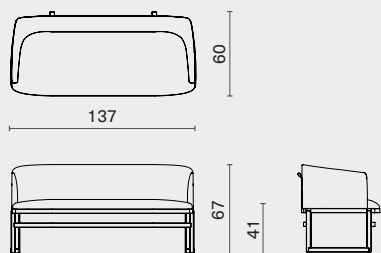

Hida Banquette
M2022-BAQE

L137 W60 H67 SH41 (cm)
L54 W23.8 H26.5 SH16.3 (inch)

PACKAGING INFO

Complete

Gross TBA / CBM TBA

Oak frame / Upholstered seat

Designed by Toan Nguyen

JOSS SOFA SYSTEMS / 1-SEATER

Joss 1 Seater - Left Arm L130 W103 H67 SH44 (cm)
M2019-M1LA L51.3 W40.8 H26.5 SH17.5 (inch)

Joss 1 Seater - Corner L103 W103 H67 SH44 (cm)
M2019-M1CN L40.8 W40.8 H26.5 SH17.5 (inch)

PACKAGING INFO

Complete L112 W110 H72 / Gross 63kg / CBM 0.89

L131.5 W63.8 H33.3 SH16.8 (inch)

Set C.1

Set C.2

SET D

L261 W261 H84 SH42 (cm)

L102.8 W102.8 H33.3 SH16.8 (inch)

Set D.1

Set D.2