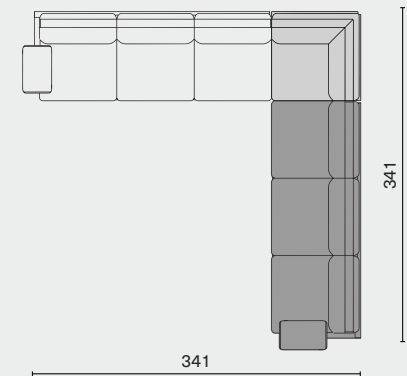

L131.5 W37.3 H33.3 SH16.8 (inch)

SET B

L254 W162 H84 SH42 (cm)

L100 W63.8 H33.3 SH16.8 (inch)

Set B.1

Set B.2

SET C

L334 W162 H84 SH42 (cm)

L131.5 W63.8 H33.3 SH16.8 (inch)

Set C.1

Set C.2

SET D

L261 W261 H84 SH42 (cm)

L102.8 W102.8 H33.3 SH16.8 (inch)

Set D.1

Set D.2

STILT SOFA SYSTEMS / SETS

DISTRICT EIGHT

DIMENSION

SET E

L341 W261 H84 SH42 (cm)

L134.3 W102.8 H33.3 SH16.8 (inch)

Set E.1

Set E.2

SET F

L341 W341 H84 SH42 (cm)

L134.3 W134.3 H33.3 SH16.8 (inch)

Set F.1

Set F.2

STILT SOFA SYSTEMS / MODULE WITHOUT CORNER

DISTRICT EIGHT

DIMENSION