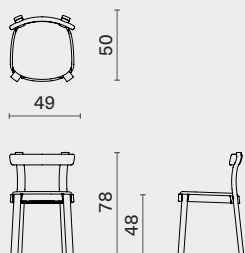

KNOT DINING CHAIR

M2026-ALES

DISTRICT EIGHT

DIMENSION

Knot Dining Chair
M2026-ALES

L49 W50 H78 SH48 (cm)
L19.3 W19.8 H30.8 SH18.8 (inch)

PACKAGING INFO

Complete

Gross TBA / CBM TBA