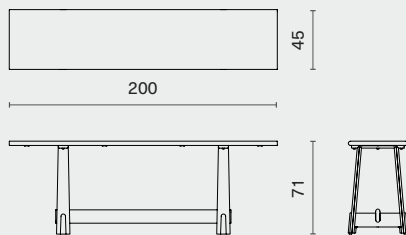

Odette Console - Medium
M1017-CONS-MED

L200 W45 H71 (cm)
L78.8 W17.8 H30 (inch)