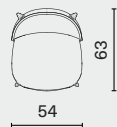

L86 W74 H77 SH42 (cm)
L34 W29.3 H30.8 SH16.8 (inch)

PACKAGING INFO

Complete L96 W83 H68cm / Gross 37kg / CBM 0.60

Stilt Ottoman
M2016-OTTO

L43 W62 H42 (cm)
L24.5 W17 H16.8 (inch)

Complete L101 W96 H29cm / Gross 29kg / CBM 0.31

Ames Bar Chair
M2015-BACM

L53 W57 H102 SH75 (cm)
L21 W22.5 H40.3 SH29.5 (inch)

Ames Counter Chair
M2015-COCH

L53 W56 H92 SH65 (cm)
L21 W22.5 H36.5 SH25.5 (inch)

Ames Dining Chair
M2015-

L54 W63 H86 SH46 (cm)
L21.3 W25 H4 SH18.3 (inch)

Ames Low Dining Chair
M2015-LDCH

L54 W63 H80 SH40 (cm)
L21.3 W25 H31.5 SH15.8 (inch)

SEATING

PACKAGING INFO

Complete L61 W56 H108cm / Gross 15kg / CBM 0.41

Complete L61 W56 H98cm / Gross TBA / CBM 0.37

Complete L67 W58 H92cm / Gross 15kg / CBM 0.39