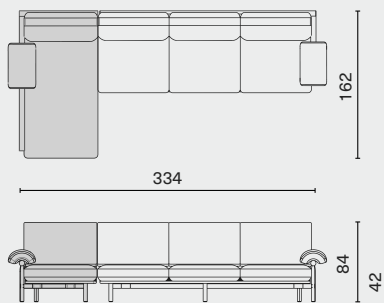

STILT SOFA SYSTEMS / DAYBED

M2017-

DISTRICT EIGHT

DIMENSION

Stilt Daybed With Left Arm L162 W86 H84 SH42 (cm)
M2017-LFDB L63.8 W34.3 H33.3 SH16.8 (inch)

PACKAGING INFO

Complete L176 W101 H76cm / Gross 72kg / CBM 1.49

Stilt Daybed With Right Arm L162 W86 H84 SH42 (cm)
M2017-RGDB L63.8 W34.3 H33.3 SH16.8 (inch)

Complete L176 W101 H76cm / Gross 72kg / CBM 1.49

STILT SOFA SYSTEMS / SETS

DISTRICT EIGHT

DIMENSION

SET A

L334 W94 H84 SH42 (cm)

L131.5 W37.3 H33.3 SH16.8 (inch)

SET B

L254 W162 H84 SH42 (cm)

L100 W63.8 H33.3 SH16.8 (inch)

Set B.1

Set B.2

SET C

L334 W162 H84 SH42 (cm)

L131.5 W63.8 H33.3 SH16.8 (inch)

Set C.1

Set C.2

SET D

L261 W261 H84 SH42 (cm)

L102.8 W102.8 H33.3 SH16.8 (inch)

Set D.1

Set D.2