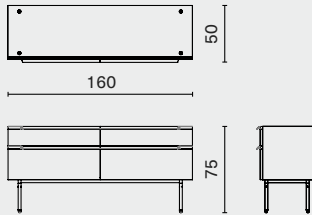

Oak / Blackened steel legs / Brass

STACKING HIGH CABINET

M3006-HICA-

DISTRICT EIGHT

DIMENSION

Stacking High Cabinet - Medium L160 W50 H75 (cm)
M3006-HICA-MED L63 W19.8 H29.8 (inch)

PACKAGING INFO

Complete L173 W66 H70cm / Gross 84kg / CBM 0.88