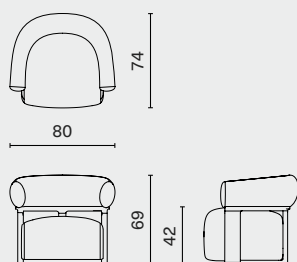

Joss Daybed - Left Arm L168 W133 H67 SH44 (cm)
M2019-LFDB L66.3 W52.5 H26.5 SH17.5 (inch)

Joss Daybed - Right Arm L168 W133 H67 SH44 (cm)
M2019-RGDB L66.3 W52.5 H26.5 SH17.5 (inch)

PACKAGING INFO

Complete L177 W110 H72 / Gross TBA / CBM 1.40

Complete L177 W137 H72 / Gross 111kg / CBM 1.75

Complete L177 W137 H72 / Gross 111kg / CBM 1.75

DIMENSION

Joss Ottoman
M2019-OTTO

L103 W103 H44 (cm)
L40.8 W40.8 H17.5 SH17.5 (inch)

Joss Table
M1014

L100 W100 H11 (cm)
L39.5 W39.5 H4.5 (inch)

PACKAGING INFO

Complete L112 W110 H54 / Gross 48kg / CBM 0.73

Complete L117 W116 H19 / Gross 33kg / CBM 0.26

LOLA COMPACT SOFA

M2021-

DISTRICT EIGHT

Oak base / Upholstery

LOLA COMPACT SOFA

M2021-

DISTRICT EIGHT

DIMENSION

Lola Compact Sofa 1-Seater L74 W80 H69 SH42 (cm)
M2021-CPS1 L31.5 W29.3 H27.3 SH16.8 (inch)

PACKAGING INFO

Complete L84 W77 H72cm / Gross 39.5kg / CBM 0.51

Lola Compact Sofa 2-Seater L74 W145 H69 SH42 (cm)
M2021-CPS2 L56.8 W28 H26.8 SH16.8 (inch)