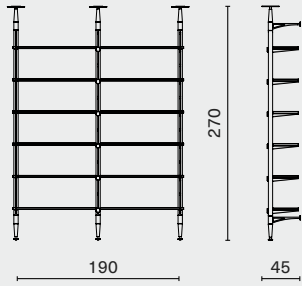

Complete

Gross 222,5kg / CBM 0.91

INUMBRA WALL MOUNTED SHELVING SYSTEM / SETS

DISTRICT EIGHT

DIMENSION

Inumbra Large 2-Module Set
SET A W190 D45 H270 (cm)
W74.8 D17.8 H106.3 (inch)

PACKAGING INFO

Complete