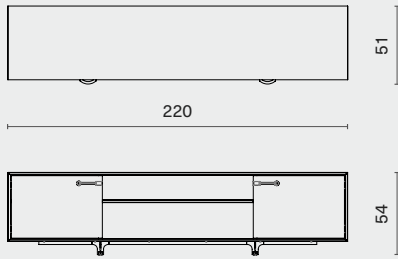

TOTE LOW ENTERTAINMENT

M3005-LOET

DISTRICT EIGHT

DIMENSION

Tote Low Entertainment
M3005-LOET

L220 W51 H54 (cm)
L86.8 W20.3 H21.3 (inch)

PACKAGING INFO

Complete

L234 W68 H73 / Gross 117kg / CBM 1.16