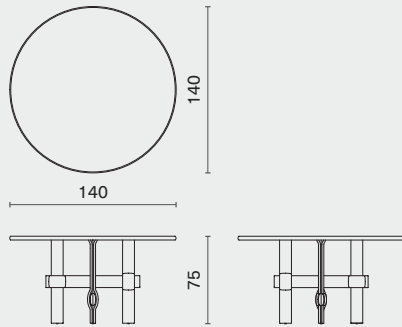

Complete Gross TBA / CBM TBA

Knot Rectangular Table Large L260 W100 H75 (cm)
M1016-RE-LAG L102.5 W39.5 H29.8 (inch)

Complete Gross TBA / CBM TBA

Knot Rectangular Table Extra Large L300 W120 H75 (cm)
M1016-RE-EXL L118.3 W47.3 H29.8 (inch)

DIMENSION

Knot Round Table - Small
M1016-CI-SML

L140 W140 H75 (cm)
L55.3 W55.3 H29.8 (inch)

PACKAGING INFO

Complete

Gross TBA / CBM TBA

Knot Round Table - Medium
M1016-CI-MED

L160 W160 H75 (cm)
L63 W63 H29.8 (inch)