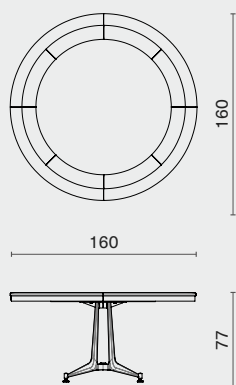

POKER TABLE

M4003

DISTRICT EIGHT

Oak frame / Leather and black felt top / Cast iron

POKER TABLE

M4003

DISTRICT EIGHT

DIMENSION

Poker Table
M4003

L54 W63 H79 SH41 (cm)
L63 W63 H30.5 (inch)

PACKAGING INFO

Base L87 W75 H82cm / Gross 65kg / CBM 0.54
Table Tops L173 W173 H13cm / Gross 86kg / CBM 0.39

SHUFFLEBOARD TABLE

M4001

DISTRICT EIGHT