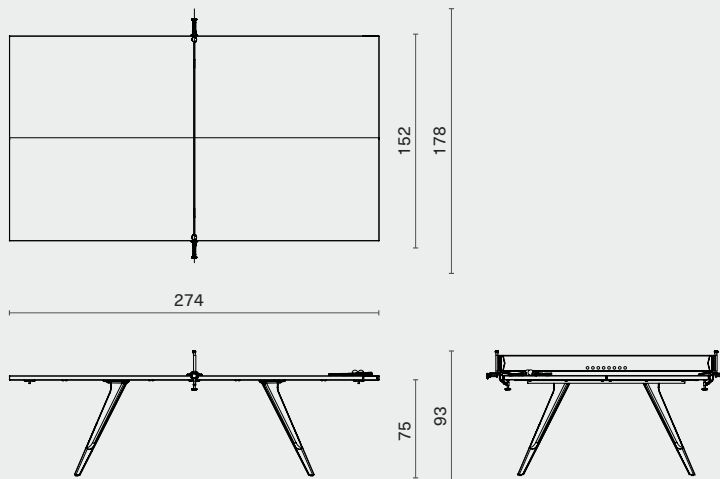

PING PONG TABLE

M251

DISTRICT EIGHT

DIMENSION

Ping Pong Table
M251

L274 W178 H93 (cm)
L108 W70.3 H36.8 (inch)

PACKAGING INFO

Legs L96 W33 H20cm / Gross 40kg / CBM 0.06
Table Tops (2) L281 W86 H14cm / Gross 104kg / CBM 0.34
T-rails L125 W14 H10cm / Gross 14kg / CBM 0.02
Net, clamps, paddles, balls L37 W29 H24cm / Gross 5kg / CBM 0.03