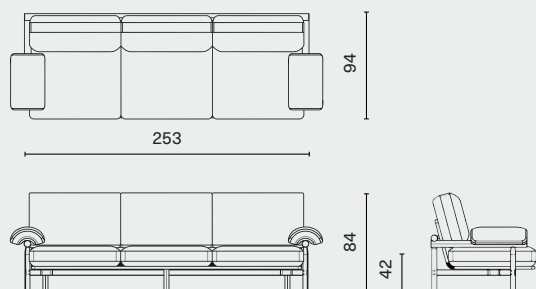

Complete L156 W82 H74cm / Gross 57kg / CBM 1.04

Oak frame / Steel structure /
Upholstered platform & cushion

Designed by Toan Nguyen

STILT SOFA SYSTEMS

M2016-

DISTRICT EIGHT

DIMENSION

Stilt Sofa 2-Seater
M2016-S2

L173 W94 H84 SH42 (cm)
L68.3 W37.3 H33.3 SH16.8 (inch)

PACKAGING INFO

Complete L182 W106 H76cm / Gross 98kg / CBM 1.61

Stilt Sofa 3-Seater
M2016-S3

L253 W94 H84 SH42 (cm)
L99.8 W37.3 H33.3 SH16.8 (inch)

Complete L265 W106 H76cm / Gross 127kg / CBM 2.35

STILT SOFA SYSTEMS / DAYBED

M2017-

DISTRICT EIGHT

DIMENSION

Stilt Daybed With Left Arm L162 W86 H84 SH42 (cm)
M2017-LFDB L63.8 W34.3 H33.3 SH16.8 (inch)

PACKAGING INFO

Complete L176 W101 H76cm / Gross 72kg / CBM 1.49

Stilt Daybed With Right Arm L162 W86 H84 SH42 (cm)
M2017-RGDB L63.8 W34.3 H33.3 SH16.8 (inch)

Complete L176 W101 H76cm / Gross 72kg / CBM 1.49

STILT SOFA SYSTEMS / SETS

DISTRICT EIGHT

DIMENSION

SET A

L334 W94 H84 SH42 (cm)