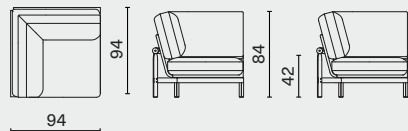

DIMENSION

Sofa 3-Seater Without Arm L240 W94 H84 SH42 (cm)
M2016-S3NA L94.5 W37.3 H33.3 SH16.8 (inch)

Sofa 2-Seater Without Arm L160 W94 H84 SH42 (cm)
M2016-S2NA L63 W37.3 H33.3 SH16.8 (inch)

PACKAGING INFO

Complete L255 W106 H76cm / Gross 124kg / CBM 2.27

Complete L173 W106 H76cm / Gross 86kg / CBM 1.53

STILT SOFA SYSTEMS / MODULE WITH CORNER

DISTRICT EIGHT

DIMENSION

Corner Only
M2017-M1CN L94 W94 H84 SH42 (cm)
L37.3 W37.3 H33.3 SH16.8 (inch)