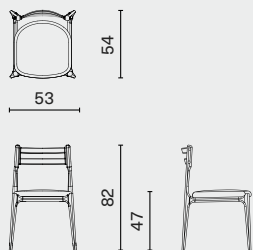

Ames Low Dining Chair
M2015-LDCH

L54 W63 H80 SH40 (cm)
L21.3 W25 H31.5 SH15.8 (inch)

SEATING

PACKAGING INFO

Complete L61 W56 H108cm / Gross 15kg / CBM 0.41

Complete L61 W56 H98cm / Gross TBA / CBM 0.37

Complete L67 W58 H92cm / Gross 15kg / CBM 0.39

Complete L67 W58 H86cm / Gross 15kg / CBM 0.38

ASSEMBLY DINING CHAIR (WITH ARMREST)

M2011-

DISTRICT EIGHT

Oak legs / Upholstered seat / Cast aluminium backrest

ASSEMBLY DINING CHAIR (WITH ARMREST)

DISTRICT EIGHT

M2011-

DIMENSION

Assembly Dining Chair
M2011

L53 W54 H82 SH47 (cm)
L21 W21.3 H32.3 SH18.8 (inch)

PACKAGING INFO

Complete/
2 pcs

L64 W57 H102cm / Gross 17kg / CBM 0.41

Assembly Dining Chair
With Armrest
M2011-AMCH

L57 W53 H82 SH47 (cm)
L22.8 W21 H32.3 SH18.8 (inch)

Complete

L59 W60 H88cm / Gross 17kg / CBM 0.34

COLLETTE DINING CHAIR (WITHOUT ARMRESTS) DISTRICT EIGHT

M2020-

Ash frame / Upholstered seat
Oak frame / Upholstered seat