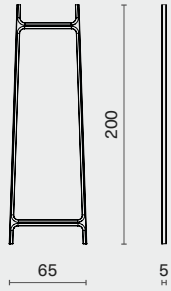

FLOOR MIRROR

M211-FLMI

DISTRICT EIGHT

DIMENSION

Floor Mirror
211-FLMI

L200 W65 H5 (cm)
L78.8 W25.8 H1.8 (inch)

PACKAGING INFO

Complete L203 W70 H10cm / Gross 23kg / CBM 0.16