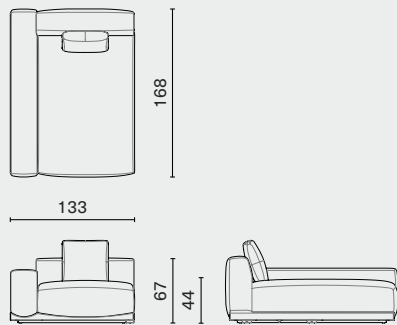

Complete L139 W110 H72 / Gross 78kg / CBM 1.10

Complete L139 W110 H72 / Gross 78kg / CBM 1.10

Complete L112 W110 H72 / Gross 68kg / CBM 0.89

JOSS SOFA SYSTEMS / DAYBED

M2019-

DISTRICT EIGHT

DIMENSION

Joss Daybed - Armless L168 W103 H67 SH44 (cm)
M2019-DBWO L66.3 W40.8 H26.5 SH17.5 (inch)

Joss Daybed - Left Arm L168 W133 H67 SH44 (cm)
M2019-LFDB L66.3 W52.5 H26.5 SH17.5 (inch)

Joss Daybed - Right Arm L168 W133 H67 SH44 (cm)
M2019-RGDB L66.3 W52.5 H26.5 SH17.5 (inch)

PACKAGING INFO

Complete L177 W110 H72 / Gross TBA / CBM 1.40