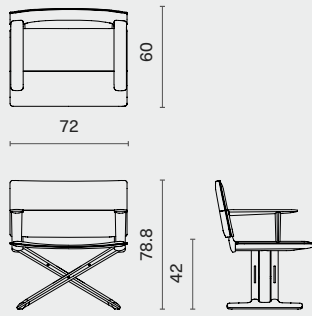

L131.5 W63.8 H33.3 SH16.8 (inch)

Set C.1

Set C.2

SET D

L261 W261 H84 SH42 (cm)

L102.8 W102.8 H33.3 SH16.8 (inch)

Set D.1

Set D.2

DIMENSION

Hida Lounge Chair
M2022-LGCH

L66 W65 H70 SH42 (cm)
L26 W25.8 H27.8 SH16.8 (inch)

PACKAGING INFO

Complete

Gross TBA / CBM TBA

LODGE LOUNGE CHAIR & BAG HOLDER

M2038-LGCH / M2038-BAHD

DISTRICT EIGHT

Oak frame / Leather seat & backrest

Designed by Jean-Marie Massaud

LODGE LOUNGE CHAIR & BAG HOLDER

M2038-LGCH / M2038-BAHD

DISTRICT EIGHT

DIMENSION

Lodge Lounge Chair
M2038-LGCH

L72 W60 H78.8 SH42 (cm)
L28.3 W23.8 H31.3 SH16.8 (inch)

PACKAGING INFO

Complete

Gross TBA / CBM TBA

Lodge Bag Holder
M2038-BAHD

L28 W38.5 H40 (cm)
L11.3 W15.3 H15.8 (inch)

Complete

Gross TBA / CBM TBA