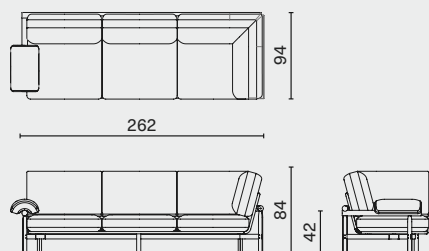

Left Corner Sofa 3-Seater With Arm
M2017-S3LCA