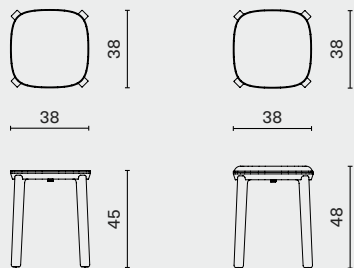

L131.5 W63.8 H33.3 SH16.8 (inch)

Set C.1

Set C.2

SET D

L261 W261 H84 SH42 (cm)

L102.8 W102.8 H33.3 SH16.8 (inch)

Set D.1

Set D.2

Designed by Adam Goodrum

COLLETTE DINING CHAIR (WITHOUT ARMRESTS)

DISTRICT EIGHT

M2020-

DIMENSION

Collette Dining Chair without Armrests
M2020-ALES

L44 W54 H77 SH46 (cm)
L17.5 W21.3 H30.5 SH18.3 (inch)

PACKAGING INFO

Complete

Gross TBA / CBM TBA

Collette Dining Chair
M2020-AMCH

L65 W58 H80 SH46 (cm)
L25.8 W22.8 H31.3 SH18.3 (inch)

Complete

L67 W62 H88cm / Gross 15kg / CBM 0.40

COLLETTE STOOL (WITH CUSHION)

M2020-

Collette Bar Stool (with Cushion) L41 W41 H75 (cm)
M2020-BAST L16.3 W16.3 H29.8 (inch)

Collette Counter Stool (with Cushion) L41 W41 H65 (cm)
M2020-COST L16.3 W16.3 H25.8 (inch)

Collette Low Stool (with Cushion) L38 W38 H45 (cm)
M2020-LOST L15 W15 H17.8 (inch)