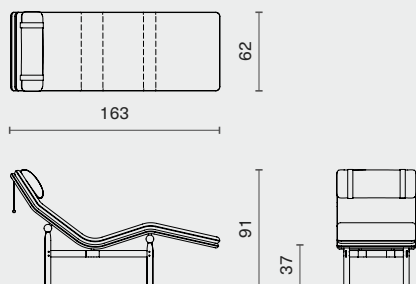

M2016-BENC

DISTRICT EIGHT

DIMENSION

Stilt Bench
M2016-BENC

L140 W43 H41 (cm)
L55.3 W17 H16.3 (inch)

PACKAGING INFO

Complete L149 W52 H47cm / Gross 26kg / CBM 0.37

STILT CHAISE LOUNGE

Stilt Chaise Lounge
M2016-CHLG

L163 W62 H91 SH37 (cm)
L64.3 W24.5 H36 SH14.8 (inch)

PACKAGING INFO

Complete L178 W78 H67cm / Gross 48kg / CBM 1.02

STACKING BENCH

M234-

DISTRICT EIGHT

Oak top / Blackened steel legs / Brass