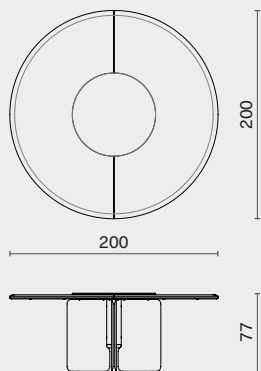

DIMENSION

Faifo Rectangular Table - Extra Large L300 W110 H75 (cm)
M1010-RE-EXL L118.3 W43.5 H29.8 (inch)

Faifo Rectangular Table - Large L260 W110 H75 (cm)
M1010-RE-LAG L102.5 W43.5 H29.8 (inch)

Faifo Rectangular Table - Medium L220 W110 H75 (cm)
M1010-RE-MED L86.8 W43.5 H29.8 (inch)

FAIFO ROUND TABLE

M1010-

DISTRICT EIGHT

DIMENSION

Faifo Round Table
M1010-MED

Medium
L160 W160 H75 (cm)
L63 W63 H29.8 (inch)

Faifo Round Table
M1010-SML

Small
L120 W120 H75 (cm)
L47.3 W47.3 H29.8 (inch)

Faifo Round Table With Lazy Susan
M1010-EXL-ATM

Extra Large
L200 W200 H77 (cm)
L78.8 W78.8 H30.5 (inch)

Faifo Round Table With Lazy Susan
M1010-MED-ATM

Medium
L160 W160 H75 (cm)
L63 W63 H30.5 (inch)

PACKAGING INFO