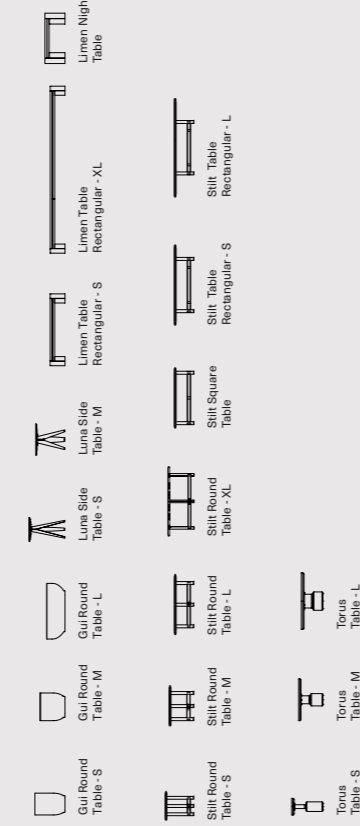

COFFEE / SIDE TABLE