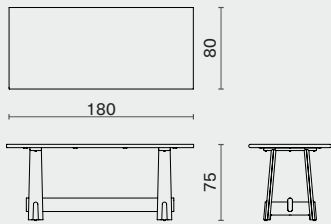

ODETTE DINING TABLE

M1017-RE-

DISTRICT EIGHT

DIMENSION

Odette Dining Table - Small
M1017-RE-SML

L180 W80 H74 (cm)
L71 W31.5 H29.3 (inch)