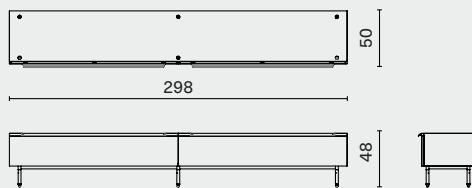

STACKING MID CABINET

M3006-MDCA-

DISTRICT EIGHT

DIMENSION

Stacking Mid Cabinet - Medium
M3006-MDCA-MED L160 W50 H48 (cm)
L63 W19.8 H19 (inch)

PACKAGING INFO

Complete L173 W66 H53cm / Gross 57kg / CBM 0.67

Stacking Mid Cabinet - Large
M3006-MDCA-LAG L298 W50 H48 (cm)
L117.5 W19.8 H19 (inch)