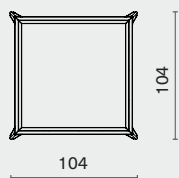

M4005

DISTRICT EIGHT

DIMENSION

Mahjong Table
M4005

L104 W104 H75 (cm)
L41 W41 H30 (inch)

PACKAGING INFO

Table Top L106 W106 H17cm / Gross 43kg / CBM 0.21
Legs L75 W35 H11cm / Gross 20.5kg / CBM 0.03

PING PONG TABLE