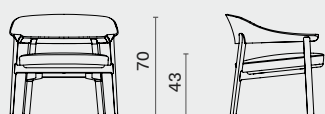

Complete L193 W106 H76cm / Gross 108kg / CBM 1.71

COLLETTE LOUNGE CHAIR

M2020-LGCH

DISTRICT EIGHT

Ash frame / Upholstered seat
Oak frame / Upholstered seat

Designed by Adam Goodrum

COLLETTE LOUNGE CHAIR

M2020-LGCH

DISTRICT EIGHT

DIMENSION

Collette Lounge Chair L75 W68 H70 SH43 (cm)
M2020-LGCH L29.8 W26.8 H27.8 SH17 (inch)

PACKAGING INFO

Complete L78 W71 H73cm / Gross 16kg / CBM 0.44

DRAGONFLY LOUNGE CHAIR

M2013-

DISTRICT EIGHT