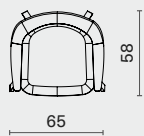

L57 W53 H82 SH47 (cm)
L22.8 W21 H32.3 SH18.8 (inch)

Complete

L59 W60 H88cm / Gross 17kg / CBM 0.34

COLLETTE DINING CHAIR (WITHOUT ARMRESTS) DISTRICT EIGHT

M2020-

Ash frame / Upholstered seat
Oak frame / Upholstered seat

Designed by Adam Goodrum

COLLETTE DINING CHAIR (WITHOUT ARMRESTS)

DISTRICT EIGHT

M2020-

DIMENSION

Collette Dining Chair without Armrests
M2020-ALES

L44 W54 H77 SH46 (cm)
L17.5 W21.3 H30.5 SH18.3 (inch)

PACKAGING INFO

Complete

Gross TBA / CBM TBA

Collette Dining Chair
M2020-AMCH

L65 W58 H80 SH46 (cm)
L25.8 W22.8 H31.3 SH18.3 (inch)

Complete

L67 W62 H88cm / Gross 15kg / CBM 0.40

COLLETTE STOOL (WITH CUSHION)

M2020-