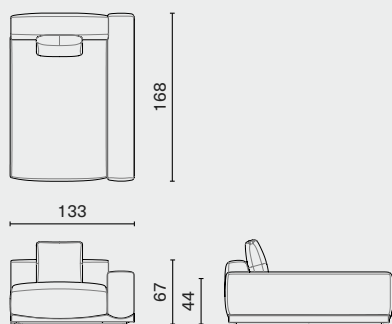

Complete L139 W110 H72 / Gross 78kg / CBM 1.10

Complete L139 W110 H72 / Gross 78kg / CBM 1.10

Complete L112 W110 H72 / Gross 68kg / CBM 0.89

JOSS SOFA SYSTEMS / DAYBED

M2019-

DISTRICT EIGHT

DIMENSION

Joss Daybed - Armless L168 W103 H67 SH44 (cm)
M2019-DBWO L66.3 W40.8 H26.5 SH17.5 (inch)

Joss Daybed - Left Arm L168 W133 H67 SH44 (cm)
M2019-LFDB L66.3 W52.5 H26.5 SH17.5 (inch)

Joss Daybed - Right Arm L168 W133 H67 SH44 (cm)
M2019-RGDB L66.3 W52.5 H26.5 SH17.5 (inch)

PACKAGING INFO

Complete L177 W110 H72 / Gross TBA / CBM 1.40