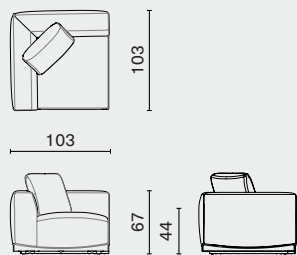

Hida Banquette
M2022-BAQE

L137 W60 H67 SH41 (cm)
L54 W23.8 H26.5 SH16.3 (inch)

PACKAGING INFO

Complete

Gross TBA / CBM TBA

Oak frame / Upholstered seat

Designed by Toan Nguyen

JOSS SOFA SYSTEMS / 1-SEATER

M2019-

DISTRICT EIGHT

DIMENSION

Joss 1 Seater - Armless L103 W103 H67 SH44 (cm)
M2019-ALES L40.8 W40.8 H26.5 SH17.5 (inch)

Joss 1 Seater - Right Arm L130 W103 H67 SH44 (cm)
M2019-M1RA L51.3 W40.8 H26.5 SH17.5 (inch)

Joss 1 Seater - Left Arm L130 W103 H67 SH44 (cm)
M2019-M1LA L51.3 W40.8 H26.5 SH17.5 (inch)

Joss 1 Seater - Corner L103 W103 H67 SH44 (cm)
M2019-M1CN L40.8 W40.8 H26.5 SH17.5 (inch)

PACKAGING INFO

Complete L112 W110 H72 / Gross 63kg / CBM 0.89

Complete L139 W110 H72 / Gross 78kg / CBM 1.10

Complete L139 W110 H72 / Gross 78kg / CBM 1.10

Complete L112 W110 H72 / Gross 68kg / CBM 0.89

JOSS SOFA SYSTEMS / DAYBED

M2019-

DISTRICT EIGHT

DIMENSION

Joss Daybed - Armless L168 W103 H67 SH44 (cm)
M2019-DBWO L66.3 W40.8 H26.5 SH17.5 (inch)