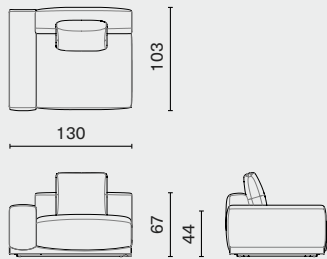

M2019-

DISTRICT EIGHT

DIMENSION

Joss 1 Seater - Armless L103 W103 H67 SH44 (cm)
M2019-ALES L40.8 W40.8 H26.5 SH17.5 (inch)

Joss 1 Seater - Right Arm L130 W103 H67 SH44 (cm)
M2019-M1RA L51.3 W40.8 H26.5 SH17.5 (inch)

Joss 1 Seater - Left Arm L130 W103 H67 SH44 (cm)
M2019-M1LA L51.3 W40.8 H26.5 SH17.5 (inch)

Joss 1 Seater - Corner L103 W103 H67 SH44 (cm)
M2019-M1CN L40.8 W40.8 H26.5 SH17.5 (inch)

PACKAGING INFO

Complete L112 W110 H72 / Gross 63kg / CBM 0.89