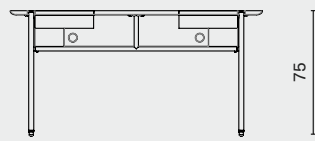

L26 W26 H49 (cm)
L10.3 W10.3 H19.3 (inch)

PACKAGING INFO

Marble Base L35 W34 H33cm / Gross 30kg / CBM 0.04
Fir Top L94 W94 H7,5cm / Gross 20kg / CBM 0.07

Marble Base L28 W27 H42cm / Gross 22kg / CBM 0.03
Fir Top L81 W80 H8cm / Gross 14,5kg / CBM 0.06

DIMENSION

Stacking Desk - Small
M1008-DESK-SML

L150 W65 H75 (cm)
L59.3 W25.8 H29.8 (inch)

Stacking Desk - Medium
M1008-DESK-MED

L165 W75 H75 (cm)
L65 W29.8 H29.8 (inch)

PACKAGING INFO

Complete L160 W73 H37cm / Gross 60.5kg / CBM 0.48