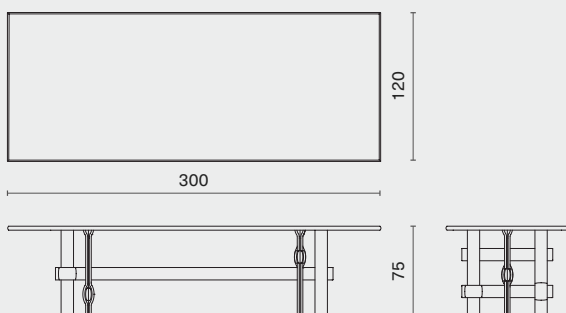

Complete   Gross TBA / CBM TBA

Knot Rectangular Table Extra Large   L300 W120 H75 (cm)
M1016-RE-EXL   L118.3 W47.3 H29.8 (inch)