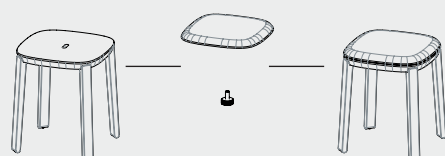

Collette Bar Stool (with Cushion) L41 W41 H75 (cm)
M2020-BAST L16.3 W16.3 H29.8 (inch)

Collette Counter Stool (with Cushion) L41 W41 H65 (cm)
M2020-COST L16.3 W16.3 H25.8 (inch)

Collette Low Stool (with Cushion) L38 W38 H45 (cm)
M2020-LOST L15 W15 H17.8 (inch)

PACKAGING INFO

Stool L45 W44 H80cm / Gross TBU / CBM 0.17
Cushion L45 W44 H10cm / Gross TBU / CBM 0.17

Stool L45 W44 H70cm / Gross TBU / CBM 0.15
Cushion L45 W44 H10cm / Gross TBU / CBM 0.02

Stool Set of 1 L45 W44 H50cm / Gross TBU / CBM 0.11
Set of 2 L45 W44 H50cm / Gross TBU / CBM 0.11
Cushion L45 W43 H10cm / Gross TBU / CBM 0.02