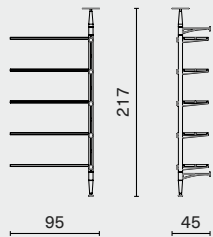

M3007-

DIMENSION

Inumbra Standard - Medium
M3007

W103 D45 H217 (cm)
W40.8 D17.8 H85.5 (inch)

PACKAGING INFO

Complete L235 W52 H20cm / Gross 72,5kg / CBM 0.27

Inumbra Extension - Medium
M3007-EX

W95 D45 H217 (cm)
W37.5 D17.8 H85.5 (inch)