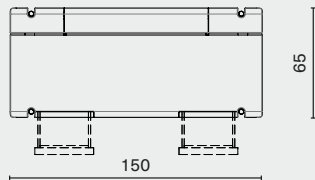

L26 W26 H49 (cm)
L10.3 W10.3 H19.3 (inch)

PACKAGING INFO

Marble Base L35 W34 H33cm / Gross 30kg / CBM 0.04
Fir Top L94 W94 H7,5cm / Gross 20kg / CBM 0.07

Marble Base L28 W27 H42cm / Gross 22kg / CBM 0.03
Fir Top L81 W80 H8cm / Gross 14,5kg / CBM 0.06

DIMENSION

Stacking Desk - Small
M1008-DESK-SML

L150 W65 H75 (cm)
L59.3 W25.8 H29.8 (inch)

Stacking Desk - Medium
M1008-DESK-MED

L165 W75 H75 (cm)
L65 W29.8 H29.8 (inch)

PACKAGING INFO

Complete L160 W73 H37cm / Gross 60.5kg / CBM 0.48