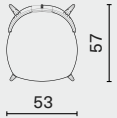

L86 W74 H77 SH42 (cm)
L34 W29.3 H30.8 SH16.8 (inch)

PACKAGING INFO

Complete L96 W83 H68cm / Gross 37kg / CBM 0.60

Stilt Ottoman
M2016-OTTO

L43 W62 H42 (cm)
L24.5 W17 H16.8 (inch)

Complete L101 W96 H29cm / Gross 29kg / CBM 0.31

Ames Bar Chair
M2015-BACM

L53 W57 H102 SH75 (cm)
L21 W22.5 H40.3 SH29.5 (inch)

Ames Counter Chair
M2015-COCH

L53 W56 H92 SH65 (cm)
L21 W22.5 H36.5 SH25.5 (inch)

Ames Dining Chair
M2015-

L54 W63 H86 SH46 (cm)
L21.3 W25 H4 SH18.3 (inch)