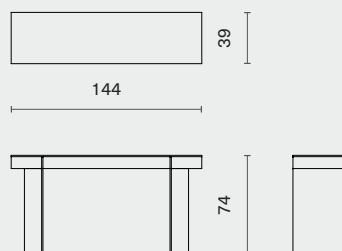

LIMEN CONSOLE

1033-CONS

DISTRICT EIGHT

DIMENSION

Limen Console Table
1033-CONS

L144 W39 H74 (cm)
L56.8 W15.5 H29.3 (inch)

PACKAGING INFO

Complete

Gross TBA / CBM TBA