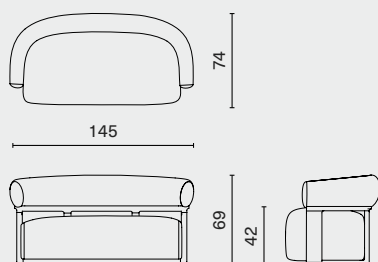

M2021-

DISTRICT EIGHT

DIMENSION

Lola Compact Sofa 1-Seater L74 W80 H69 SH42 (cm)
M2021-CPS1 L31.5 W29.3 H27.3 SH16.8 (inch)

PACKAGING INFO

Complete L84 W77 H72cm / Gross 39.5kg / CBM 0.51

Lola Compact Sofa 2-Seater L74 W145 H69 SH42 (cm)
M2021-CPS2 L56.8 W28 H26.8 SH16.8 (inch)

Complete L156 W82 H74cm / Gross 57kg / CBM 1.04

Oak frame / Steel structure /
Upholstered platform & cushion

Designed by Toan Nguyen

STILT SOFA SYSTEMS

M2016-

DISTRICT EIGHT

DIMENSION

Stilt Sofa 2-Seater
M2016-S2

L173 W94 H84 SH42 (cm)
L68.3 W37.3 H33.3 SH16.8 (inch)

PACKAGING INFO

Complete L182 W106 H76cm / Gross 98kg / CBM 1.61

Stilt Sofa 3-Seater
M2016-S3

L253 W94 H84 SH42 (cm)
L99.8 W37.3 H33.3 SH16.8 (inch)

Complete L265 W106 H76cm / Gross 127kg / CBM 2.35

STILT SOFA SYSTEMS / DAYBED

M2017-

DISTRICT EIGHT

DIMENSION

Stilt Daybed With Left Arm L162 W86 H84 SH42 (cm)
M2017-LFDB L63.8 W34.3 H33.3 SH16.8 (inch)

PACKAGING INFO

Complete L176 W101 H76cm / Gross 72kg / CBM 1.49