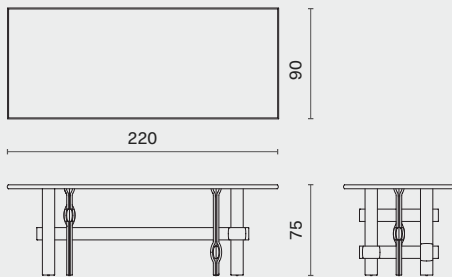

M1016-RE-

DISTRICT EIGHT

DIMENSION

Knot Rectangular Table Small L180 W80 H75 (cm)
M1016-RE-SML L71 W31.5 H29.8 (inch)

PACKAGING INFO

Complete Gross TBA / CBM TBA

Knot Rectangular Table Medium L220 W90 H75 (cm)
M1016-RE-MED L86.8 W35.5 H29.8 (inch)