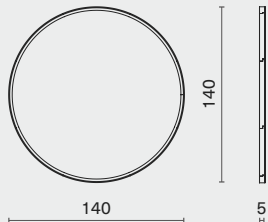

PACKAGING INFO

Complete L68 W68 H12cm / Gross 9kg / CBM 0.06

Complete L108 W108 H12 / Gross 22kg / CBM 0.15

Complete L148 W148 H12cm / Gross 40kg / CBM 0.29