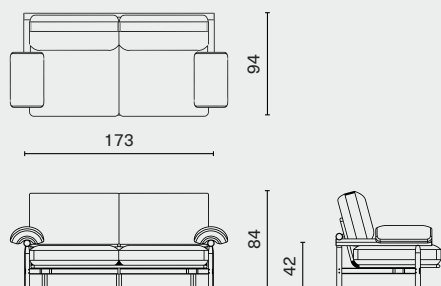

Complete L156 W82 H74cm / Gross 57kg / CBM 1.04

Oak frame / Steel structure /
Upholstered platform & cushion

Designed by Toan Nguyen

STILT SOFA SYSTEMS

M2016-

DISTRICT EIGHT

DIMENSION

Stilt Sofa 2-Seater
M2016-S2

L173 W94 H84 SH42 (cm)
L68.3 W37.3 H33.3 SH16.8 (inch)

PACKAGING INFO

Complete L182 W106 H76cm / Gross 98kg / CBM 1.61

Stilt Sofa 3-Seater
M2016-S3

L253 W94 H84 SH42 (cm)
L99.8 W37.3 H33.3 SH16.8 (inch)

Complete L265 W106 H76cm / Gross 127kg / CBM 2.35

STILT SOFA SYSTEMS / DAYBED

M2017-

DISTRICT EIGHT

DIMENSION

Stilt Daybed With Left Arm L162 W86 H84 SH42 (cm)
M2017-LFDB L63.8 W34.3 H33.3 SH16.8 (inch)

PACKAGING INFO

Complete L176 W101 H76cm / Gross 72kg / CBM 1.49