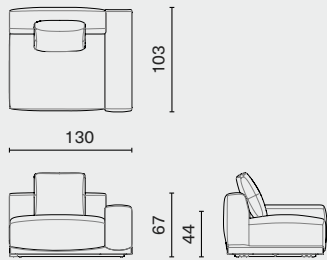

Hida Banquette
M2022-BAQE

L137 W60 H67 SH41 (cm)
L54 W23.8 H26.5 SH16.3 (inch)

PACKAGING INFO

Complete

Gross TBA / CBM TBA

Oak frame / Upholstered seat

Designed by Toan Nguyen

JOSS SOFA SYSTEMS / 1-SEATER

M2019-

DISTRICT EIGHT

DIMENSION

Joss 1 Seater - Armless L103 W103 H67 SH44 (cm)
M2019-ALES L40.8 W40.8 H26.5 SH17.5 (inch)

Joss 1 Seater - Right Arm L130 W103 H67 SH44 (cm)
M2019-M1RA L51.3 W40.8 H26.5 SH17.5 (inch)

Joss 1 Seater - Left Arm L130 W103 H67 SH44 (cm)
M2019-M1LA L51.3 W40.8 H26.5 SH17.5 (inch)

Joss 1 Seater - Corner L103 W103 H67 SH44 (cm)
M2019-M1CN L40.8 W40.8 H26.5 SH17.5 (inch)

PACKAGING INFO

Complete L112 W110 H72 / Gross 63kg / CBM 0.89

Complete L139 W110 H72 / Gross 78kg / CBM 1.10

Complete L139 W110 H72 / Gross 78kg / CBM 1.10

Complete L112 W110 H72 / Gross 68kg / CBM 0.89

JOSS SOFA SYSTEMS / DAYBED

M2019-

DISTRICT EIGHT

DIMENSION

Joss Daybed - Armless L168 W103 H67 SH44 (cm)
M2019-DBWO L66.3 W40.8 H26.5 SH17.5 (inch)