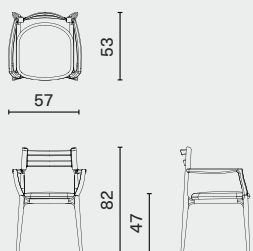

L131.5 W63.8 H33.3 SH16.8 (inch)

Set C.1

Set C.2

SET D

L261 W261 H84 SH42 (cm)

L102.8 W102.8 H33.3 SH16.8 (inch)

Set D.1

Set D.2

Ames Low Dining Chair
M2015-LDCH

L54 W63 H80 SH40 (cm)
L21.3 W25 H31.5 SH15.8 (inch)

SEATING

PACKAGING INFO

Complete L61 W56 H108cm / Gross 15kg / CBM 0.41

Complete L61 W56 H98cm / Gross TBA / CBM 0.37

Complete L67 W58 H92cm / Gross 15kg / CBM 0.39

M2011-

DIMENSION

Assembly Dining Chair
M2011

L53 W54 H82 SH47 (cm)
L21 W21.3 H32.3 SH18.8 (inch)

PACKAGING INFO

Complete/
2 pcs

L64 W57 H102cm / Gross 17kg / CBM 0.41

Assembly Dining Chair
With Armrest
M2011-AMCH

L57 W53 H82 SH47 (cm)
L22.8 W21 H32.3 SH18.8 (inch)

Complete

L59 W60 H88cm / Gross 17kg / CBM 0.34

COLLETTE DINING CHAIR (WITHOUT ARMRESTS) DISTRICT EIGHT

M2020-

Ash frame / Upholstered seat
Oak frame / Upholstered seat