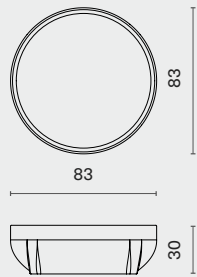

DISTRICT EIGHT

Lacquer

GUI

M1029-CI-

DISTRICT EIGHT

DIMENSION

Gui Round Table - Large
M1029-CI-LAG

L83 W83 H30 (cm)
L32.8 W32.8 H12 (inch)