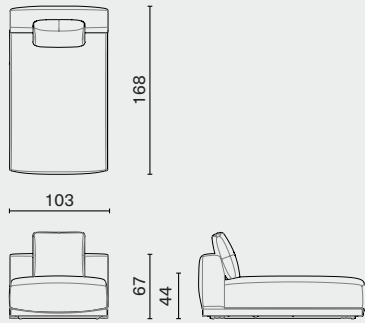

Joss 1 Seater - Left Arm L130 W103 H67 SH44 (cm)
M2019-M1LA L51.3 W40.8 H26.5 SH17.5 (inch)

Joss 1 Seater - Corner L103 W103 H67 SH44 (cm)
M2019-M1CN L40.8 W40.8 H26.5 SH17.5 (inch)

PACKAGING INFO

Complete L112 W110 H72 / Gross 63kg / CBM 0.89

Complete L139 W110 H72 / Gross 78kg / CBM 1.10

Complete L139 W110 H72 / Gross 78kg / CBM 1.10

Complete L112 W110 H72 / Gross 68kg / CBM 0.89

JOSS SOFA SYSTEMS / DAYBED

M2019-

DISTRICT EIGHT

DIMENSION

Joss Daybed - Armless L168 W103 H67 SH44 (cm)
M2019-DBWO L66.3 W40.8 H26.5 SH17.5 (inch)

Joss Daybed - Left Arm L168 W133 H67 SH44 (cm)
M2019-LFDB L66.3 W52.5 H26.5 SH17.5 (inch)

Joss Daybed - Right Arm L168 W133 H67 SH44 (cm)
M2019-RGDB L66.3 W52.5 H26.5 SH17.5 (inch)

PACKAGING INFO

Complete L177 W110 H72 / Gross TBA / CBM 1.40

L131.5 W63.8 H33.3 SH16.8 (inch)

Set C.1

Set C.2

SET D

L261 W261 H84 SH42 (cm)

L102.8 W102.8 H33.3 SH16.8 (inch)

Set D.1

Set D.2