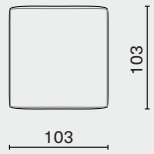

Joss 1 Seater - Left Arm L130 W103 H67 SH44 (cm)
M2019-M1LA L51.3 W40.8 H26.5 SH17.5 (inch)

Joss 1 Seater - Corner L103 W103 H67 SH44 (cm)
M2019-M1CN L40.8 W40.8 H26.5 SH17.5 (inch)

PACKAGING INFO

Complete L112 W110 H72 / Gross 63kg / CBM 0.89

Complete L139 W110 H72 / Gross 78kg / CBM 1.10

Complete L139 W110 H72 / Gross 78kg / CBM 1.10

Complete L112 W110 H72 / Gross 68kg / CBM 0.89

JOSS SOFA SYSTEMS / DAYBED

M2019-

DISTRICT EIGHT

DIMENSION

Joss Daybed - Armless L168 W103 H67 SH44 (cm)
M2019-DBWO L66.3 W40.8 H26.5 SH17.5 (inch)

Joss Daybed - Left Arm L168 W133 H67 SH44 (cm)
M2019-LFDB L66.3 W52.5 H26.5 SH17.5 (inch)

Joss Daybed - Right Arm L168 W133 H67 SH44 (cm)
M2019-RGDB L66.3 W52.5 H26.5 SH17.5 (inch)

PACKAGING INFO

Complete L177 W110 H72 / Gross TBA / CBM 1.40

Complete L177 W137 H72 / Gross 111kg / CBM 1.75

Complete L177 W137 H72 / Gross 111kg / CBM 1.75

DIMENSION

Joss Ottoman
M2019-OTTO

L103 W103 H44 (cm)
L40.8 W40.8 H17.5 SH17.5 (inch)

Joss Table
M1014

L100 W100 H11 (cm)
L39.5 W39.5 H4.5 (inch)