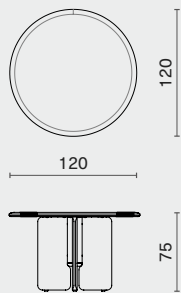

DIMENSION

Faifo Rectangular Table - Extra Large L300 W110 H75 (cm)
M1010-RE-EXL L118.3 W43.5 H29.8 (inch)

Faifo Rectangular Table - Large L260 W110 H75 (cm)
M1010-RE-LAG L102.5 W43.5 H29.8 (inch)

Faifo Rectangular Table - Medium L220 W110 H75 (cm)
M1010-RE-MED L86.8 W43.5 H29.8 (inch)

Table Top L229 W120 H14cm / Gross 95kg / CBM 0.42
Leg L73 W64 H77cm / Gross 50kg / CBM 0.40
Rod L90 W29 H12cm / Gross 7kg / CBM 0.03

FAIFO ROUND TABLE (WITH LAZY SUSAN)

M1010-

DISTRICT EIGHT

Fir / Steel / Marble Lazy Susan
Oak / Steel / Marble Lazy Susan

FAIFO ROUND TABLE

M1010-

DISTRICT EIGHT

DIMENSION

Faifo Round Table
M1010-MED

Medium
L160 W160 H75 (cm)
L63 W63 H29.8 (inch)

Faifo Round Table
M1010-SML

Small
L120 W120 H75 (cm)
L47.3 W47.3 H29.8 (inch)

Faifo Round Table With Lazy Susan
M1010-EXL-ATM

Extra Large
L200 W200 H77 (cm)
L78.8 W78.8 H30.5 (inch)

Faifo Round Table With Lazy Susan
M1010-MED-ATM

Medium
L160 W160 H75 (cm)
L63 W63 H30.5 (inch)

PACKAGING INFO