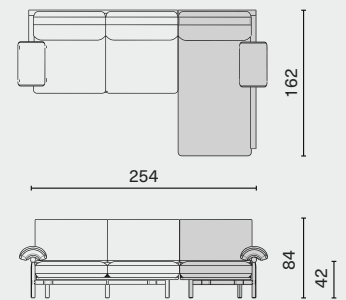

STILT SOFA SYSTEMS / DAYBED

M2017-

DISTRICT EIGHT

DIMENSION

Stilt Daybed With Left Arm L162 W86 H84 SH42 (cm)
M2017-LFDB L63.8 W34.3 H33.3 SH16.8 (inch)

PACKAGING INFO

Complete L176 W101 H76cm / Gross 72kg / CBM 1.49

Stilt Daybed With Right Arm L162 W86 H84 SH42 (cm)
M2017-RGDB L63.8 W34.3 H33.3 SH16.8 (inch)

Complete L176 W101 H76cm / Gross 72kg / CBM 1.49

STILT SOFA SYSTEMS / SETS

DISTRICT EIGHT

DIMENSION

SET A

L334 W94 H84 SH42 (cm)

L131.5 W37.3 H33.3 SH16.8 (inch)

SET B

L254 W162 H84 SH42 (cm)

L100 W63.8 H33.3 SH16.8 (inch)

Set B.1

Set B.2

SET C

L334 W162 H84 SH42 (cm)

L131.5 W63.8 H33.3 SH16.8 (inch)

Set C.1

Set C.2

SET D

L261 W261 H84 SH42 (cm)

L102.8 W102.8 H33.3 SH16.8 (inch)

Set D.1

Set D.2