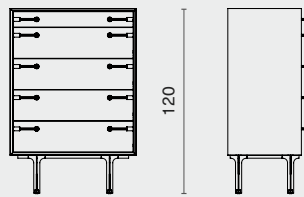

TOTE TALLBOY

M3005-TBCA

DISTRICT EIGHT

DIMENSION

Tote Tallboy
M3005-TBCA

L82 W51 H120 (cm)
L32.3 W20.3 H47.3 (inch)

PACKAGING INFO

Complete L96 W68 H140 / Gross 93kg / CBM 0.91