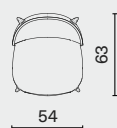

L86 W74 H77 SH42 (cm)
L34 W29.3 H30.8 SH16.8 (inch)

PACKAGING INFO

Complete L96 W83 H68cm / Gross 37kg / CBM 0.60

Stilt Ottoman
M2016-OTTO

L43 W62 H42 (cm)
L24.5 W17 H16.8 (inch)

Complete L101 W96 H29cm / Gross 29kg / CBM 0.31

Ames Bar Chair
M2015-BACM

L53 W57 H102 SH75 (cm)
L21 W22.5 H40.3 SH29.5 (inch)

Ames Counter Chair
M2015-COCH

L53 W56 H92 SH65 (cm)
L21 W22.5 H36.5 SH25.5 (inch)

Ames Dining Chair
M2015-

L54 W63 H86 SH46 (cm)
L21.3 W25 H4 SH18.3 (inch)

Ames Low Dining Chair
M2015-LDCH

L54 W63 H80 SH40 (cm)
L21.3 W25 H31.5 SH15.8 (inch)

SEATING

PACKAGING INFO

Complete L61 W56 H108cm / Gross 15kg / CBM 0.41

Complete L61 W56 H98cm / Gross TBA / CBM 0.37

Complete L67 W58 H92cm / Gross 15kg / CBM 0.39