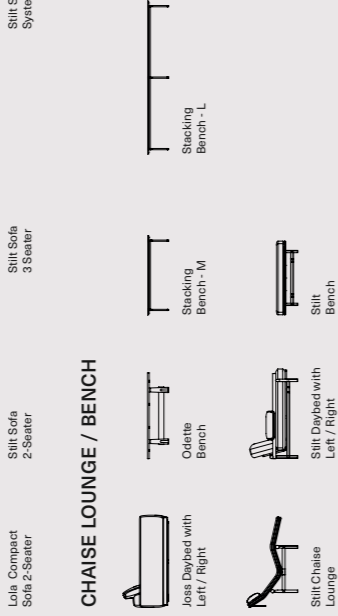

ARMCHAIR

CHAISE LOUNGE / BENCH