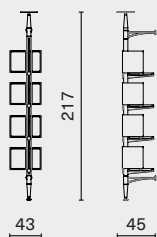

Complete Gross TBA / CBM TBA

Inumbra Single Post Set
SET C

4 CABINETS
L43 W45 H217 (cm)
W17 D17.8 H85.5 (inch)