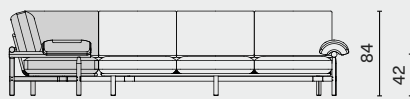

L131.5 W63.8 H33.3 SH16.8 (inch)

Set C.1

Set C.2

SET D

L261 W261 H84 SH42 (cm)

L102.8 W102.8 H33.3 SH16.8 (inch)

Set D.1

Set D.2

STILT SOFA SYSTEMS / SETS

DISTRICT EIGHT

DIMENSION

SET E

L341 W261 H84 SH42 (cm)

L134.3 W102.8 H33.3 SH16.8 (inch)

Set E.1

Set E.2

SET F

L341 W341 H84 SH42 (cm)

L134.3 W134.3 H33.3 SH16.8 (inch)

Set F.1

Set F.2

STILT SOFA SYSTEMS / MODULE WITHOUT CORNER

DISTRICT EIGHT

DIMENSION