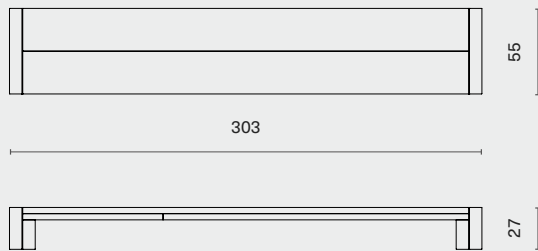

LIMEN COFFEE TABLE

1033-RE-

DISTRICT EIGHT

DIMENSION

Limen Coffee Table - Extra large L303 W55 H27 (cm)
1033-RE-EXL L119.3 W21.8 H10.8 (inch)

PACKAGING INFO

Complete

Gross TBA / CBM TBA