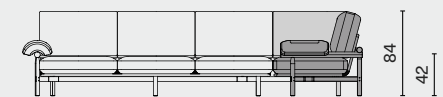

L131.5 W63.8 H33.3 SH16.8 (inch)

Set C.1

Set C.2

SET D

L261 W261 H84 SH42 (cm)

L102.8 W102.8 H33.3 SH16.8 (inch)

Set D.1

Set D.2

STILT SOFA SYSTEMS / SETS

DISTRICT EIGHT

DIMENSION

SET E

L341 W261 H84 SH42 (cm)

L134.3 W102.8 H33.3 SH16.8 (inch)

Set E.1

Set E.2

SET F

L341 W341 H84 SH42 (cm)

L134.3 W134.3 H33.3 SH16.8 (inch)

Set F.1

Set F.2

STILT SOFA SYSTEMS / MODULE WITHOUT CORNER

DISTRICT EIGHT

DIMENSION