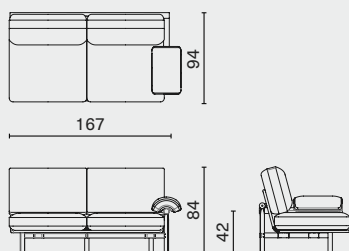

PACKAGING INFO

Complete   L265 W106 H76cm / Gross 117kg / CBM 2.35

Complete   L182 W106 H76cm / Gross 92kg / CBM 1.61