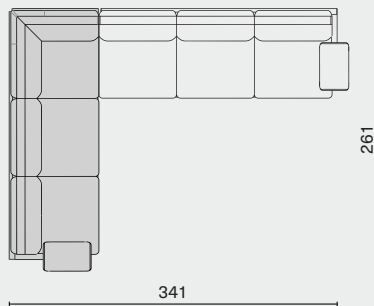

L131.5 W37.3 H33.3 SH16.8 (inch)

SET B

L254 W162 H84 SH42 (cm)

L100 W63.8 H33.3 SH16.8 (inch)

Set B.1

Set B.2

SET C

L334 W162 H84 SH42 (cm)

L131.5 W63.8 H33.3 SH16.8 (inch)

Set C.1

Set C.2

SET D

L261 W261 H84 SH42 (cm)

L102.8 W102.8 H33.3 SH16.8 (inch)

Set D.1

Set D.2

STILT SOFA SYSTEMS / SETS

DISTRICT EIGHT

DIMENSION

SET E

L341 W261 H84 SH42 (cm)

L134.3 W102.8 H33.3 SH16.8 (inch)

Set E.1

Set E.2

SET F

L341 W341 H84 SH42 (cm)

L134.3 W134.3 H33.3 SH16.8 (inch)

Set F.1

Set F.2

STILT SOFA SYSTEMS / MODULE WITHOUT CORNER

DISTRICT EIGHT

DIMENSION