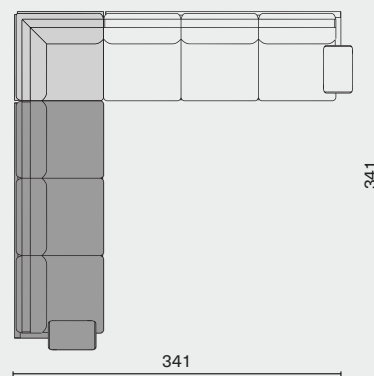

L131.5 W37.3 H33.3 SH16.8 (inch)

SET B

L254 W162 H84 SH42 (cm)

L100 W63.8 H33.3 SH16.8 (inch)

Set B.1

Set B.2

SET C

L334 W162 H84 SH42 (cm)

L131.5 W63.8 H33.3 SH16.8 (inch)

Set C.1

Set C.2

SET D

L261 W261 H84 SH42 (cm)

L102.8 W102.8 H33.3 SH16.8 (inch)

Set D.1

Set D.2

STILT SOFA SYSTEMS / SETS

DISTRICT EIGHT

DIMENSION

SET E

L341 W261 H84 SH42 (cm)

L134.3 W102.8 H33.3 SH16.8 (inch)

Set E.1

Set E.2

SET F

L341 W341 H84 SH42 (cm)

L134.3 W134.3 H33.3 SH16.8 (inch)

Set F.1

Set F.2

STILT SOFA SYSTEMS / MODULE WITHOUT CORNER

DISTRICT EIGHT

DIMENSION