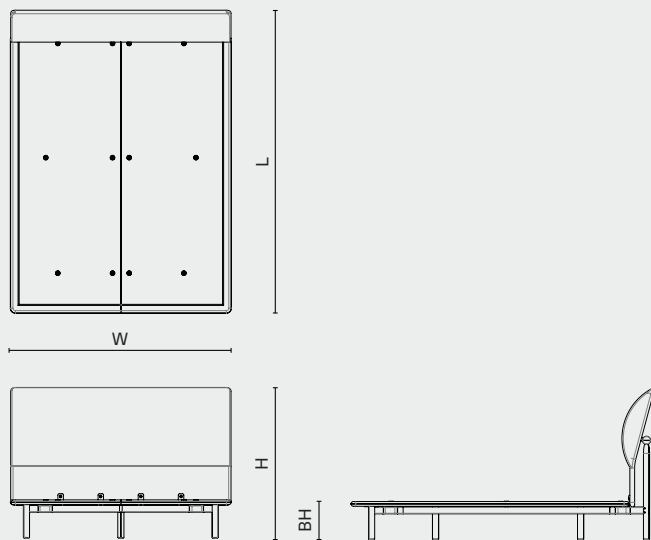

STILT BED

M3008

DISTRICT EIGHT

DIMENSION

Queen Mattress
Standard
M3008-QUE

L222 W182 H110 BH28 (cm)
L87.5 W63.8 H43.5 BH11.3 (inch)

King Mattress
Standard
M3008-KIN

L222 W162 H110 BH28 (cm)
L87.5 W71.8 H43.5 BH11.3 (inch)

PACKAGING INFO

Metal Frame,
Head Board, Legs

L182 W132 H47cm / CBM 1.13

Platform

L209 W87 H13cm / CBM 0.24

Metal Frame,
Head Board, Legs

L192 W132 H47cm / CBM 1.19

Platform

L209 W97 H13cm / CBM 0.26