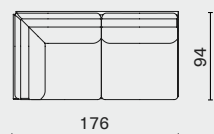

PACKAGING INFO

Complete L273 W106 H76cm / Gross 146kg/ CBM 2.42

Complete L193 W106 H76cm / Gross 108kg / CBM 1.71