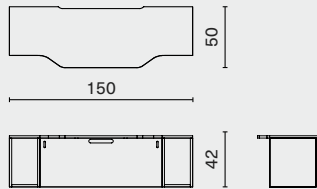

DRIFT DESK

M237-DESK

DISTRICT EIGHT

DIMENSION

Drift Desk
M237-DESK

L150 W50 H42 (cm)
L59.3 W19.8 H16.8 (inch)

PACKAGING INFO

Complete L162 W61 H49cm / Gross 37kg / CBM 0.53