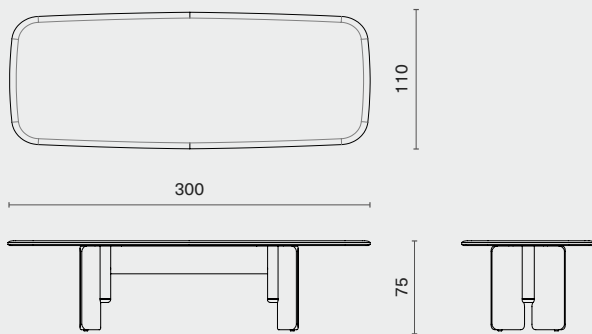

DIMENSION

Faifo Rectangular Table - Extra Large L300 W110 H75 (cm)
M1010-RE-EXL L118.3 W43.5 H29.8 (inch)

Faifo Rectangular Table - Large L260 W110 H75 (cm)
M1010-RE-LAG L102.5 W43.5 H29.8 (inch)

Faifo Rectangular Table - Medium L220 W110 H75 (cm)
M1010-RE-MED L86.8 W43.5 H29.8 (inch)