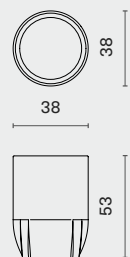

Complete

Gross TBA / CBM TBA

Gui Round Table - Small
M1029-CI-SML

L38 W38 H53 (cm)
L15 W15 H20.8 (inch)