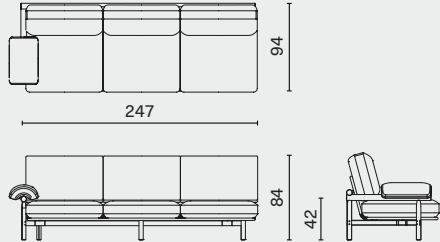

STILT SOFA SYSTEMS / MODULE WITHOUT CORNER

DISTRICT EIGHT

DIMENSION

Sofa 3-Seater With
Left Arm Only   L247 W94 H84 SH42 (cm)
M2016-S3LA   L97.3 W37.3 H33.3 SH16.8 (inch)

Sofa 3-Seater With
Right Arm Only   M2016-S3RA