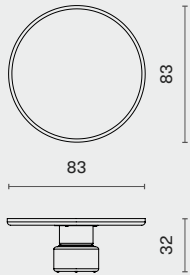

Designed by Toan Nguyen

STILT SQUARE TABLE

M1007-SQ

DISTRICT EIGHT

DIMENSION

Stilt Square Table
M1007-SQ

L90 W90 H30 (cm)
L35.5 W35.5 H12 (inch)

PACKAGING INFO

Complete L98 W98 H36cm / Gross 32kg / CBM 0.38

TORUS TABLE

M1011-CI-

DISTRICT EIGHT

Fir top / Marble base / Steel pole

TORUS TABLE

M1011-CI-

DISTRICT EIGHT

DIMENSION

Torus Round Table - Large
M1011-CI-LAG

L83 W83 H32 (cm)
L32.8 W32.8 H12.8 (inch)

Torus Round Table - Medium
M1011-CI-MED

L70 W70 H41 (cm)
L27.8 W27.8 H16.3 (inch)

Torus Round Table - Small
M1011-CI-SML