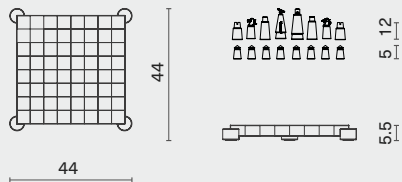

CHESS SET

M4004

DISTRICT EIGHT

DIMENSION

Chess Set L44 W44 H5.3 - 17.5 (cm)
M4004 L17.5 W17.5 H2.3-6.8 (inch)

Container Box L40 W24 H16 (cm)
L15.8 W9.5 H6.3 (inch)

PACKAGING INFO

Chess board L52 W52 H13cm / Gross 8kg / CBM 0.04
Chess pieces L50 W34 H23cm / Gross 11kg / CBM 0.04
& wooden box