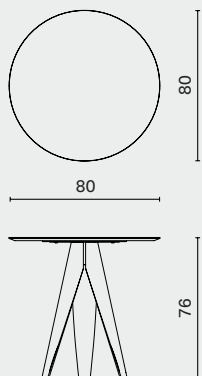

LUNA BISTRO TABLE

M1015-LAG

DISTRICT EIGHT

DIMENSION

Luna Bistro Table
M1015-LAG

L80 W80 H76 (cm)
L31.5 W31.5 H30 (inch)

PACKAGING INFO

Table Top L90 W90 H9cm / Gross TBA / CBM 0.08
Legs L81 W52 H16cm / Gross TBA / CBM 0.07