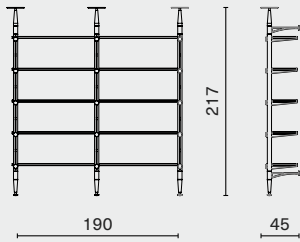

L95 W45 270 (cm)
W37.5 D17.8 H106.3 (inch)

Complete L289 W47 H22cm / Gross 50kg / CBM 0.24

STORAGE

INUMBRA WALL MOUNTED SHELVING SYSTEM / SETS

DISTRICT EIGHT

DIMENSION

Inumbra Medium 2-Module Set W190 D45 H217 (cm)
SET A W74.8 D17.8 H85.5 (inch)