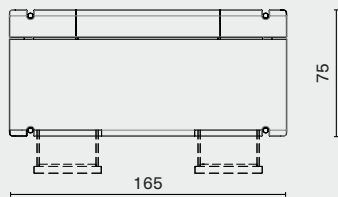

DIMENSION

Stacking Desk - Small
M1008-DESK-SML

L150 W65 H75 (cm)
L59.3 W25.8 H29.8 (inch)

Stacking Desk - Medium
M1008-DESK-MED

L165 W75 H75 (cm)
L65 W29.8 H29.8 (inch)

PACKAGING INFO

Complete L160 W73 H37cm / Gross 60.5kg / CBM 0.48