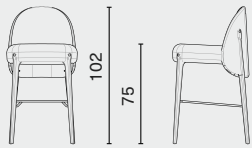

L173 W94 H84 SH42 (cm)
L68.3 W37.3 H33.3 SH16.8 (inch)

PACKAGING INFO

Complete L182 W106 H76cm / Gross 98kg / CBM 1.61

Stilt Sofa 3-Seater
M2016-S3

L253 W94 H84 SH42 (cm)
L99.8 W37.3 H33.3 SH16.8 (inch)

Complete L265 W106 H76cm / Gross 127kg / CBM 2.35

L86 W74 H77 SH42 (cm)
L34 W29.3 H30.8 SH16.8 (inch)

PACKAGING INFO

Complete L96 W83 H68cm / Gross 37kg / CBM 0.60

Stilt Ottoman
M2016-OTTO

L43 W62 H42 (cm)
L24.5 W17 H16.8 (inch)

Complete L101 W96 H29cm / Gross 29kg / CBM 0.31

AMES CHAIR

M2015-

DISTRICT EIGHT

Oak legs / Upholstery / Brass

AMES CHAIR

M2015-

DISTRICT EIGHT

DIMENSION

Ames Bar Chair
M2015-BACM

L53 W57 H102 SH75 (cm)
L21 W22.5 H40.3 SH29.5 (inch)

Ames Counter Chair
M2015-COCH

L53 W56 H92 SH65 (cm)
L21 W22.5 H36.5 SH25.5 (inch)

Ames Dining Chair
M2015-

L54 W63 H86 SH46 (cm)
L21.3 W25 H4 SH18.3 (inch)