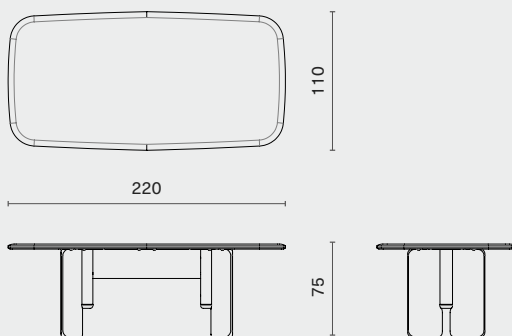

DIMENSION

Faifo Rectangular Table - Extra Large L300 W110 H75 (cm)
M1010-RE-EXL L118.3 W43.5 H29.8 (inch)

Faifo Rectangular Table - Large L260 W110 H75 (cm)
M1010-RE-LAG L102.5 W43.5 H29.8 (inch)

Faifo Rectangular Table - Medium L220 W110 H75 (cm)
M1010-RE-MED L86.8 W43.5 H29.8 (inch)