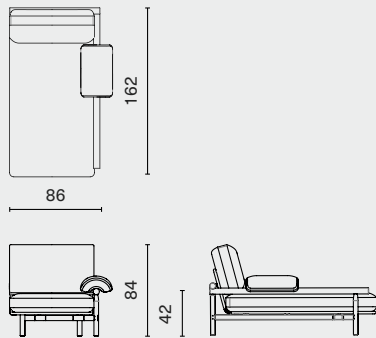

L173 W94 H84 SH42 (cm)
L68.3 W37.3 H33.3 SH16.8 (inch)

PACKAGING INFO

Complete L182 W106 H76cm / Gross 98kg / CBM 1.61

Stilt Sofa 3-Seater
M2016-S3

L253 W94 H84 SH42 (cm)
L99.8 W37.3 H33.3 SH16.8 (inch)

Complete L265 W106 H76cm / Gross 127kg / CBM 2.35

STILT SOFA SYSTEMS / DAYBED

M2017-

DISTRICT EIGHT

DIMENSION

Stilt Daybed With Left Arm L162 W86 H84 SH42 (cm)
M2017-LFDB L63.8 W34.3 H33.3 SH16.8 (inch)

PACKAGING INFO

Complete L176 W101 H76cm / Gross 72kg / CBM 1.49

Stilt Daybed With Right Arm L162 W86 H84 SH42 (cm)
M2017-RGDB L63.8 W34.3 H33.3 SH16.8 (inch)

Complete L176 W101 H76cm / Gross 72kg / CBM 1.49

STILT SOFA SYSTEMS / SETS

DISTRICT EIGHT

DIMENSION

SET A

L334 W94 H84 SH42 (cm)

L131.5 W37.3 H33.3 SH16.8 (inch)

SET B

L254 W162 H84 SH42 (cm)

L100 W63.8 H33.3 SH16.8 (inch)

Set B.1

Set B.2

SET C

L334 W162 H84 SH42 (cm)