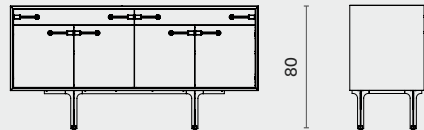

DIMENSION

Tote Credenza
M3005-CRDZ-LAG

L220 W51 H80 (cm)
L86.8 W20.3 H31.8 (inch)

Tote Medium Credenza
M3005-CRDZ-MED

L160 W51 H80 (cm)
L63 W20.3 H31.5 (inch)

PACKAGING INFO

Complete L234 W68 H101 / Gross 141kg / CBM 1.61