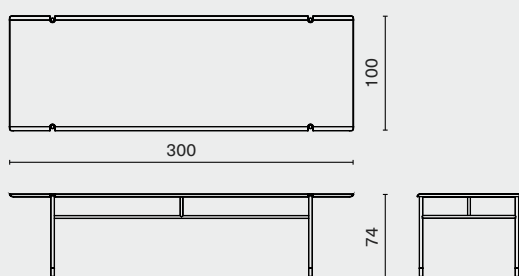

TABLE

PACKAGING INFO

Complete L172 W100 H15cm / Gross 58kg / CBM 0.28

Complete L212 W100 H15cm / Gross 66kg / CBM 0.35

Complete L252 W100 H15cm / Gross 75kg / CBM 0.42

Complete L312 W110 H15cm / Gross 100kg / CBM 0.57