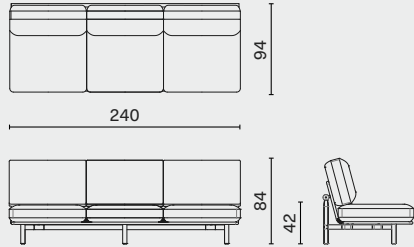

Sofa 2-Seater With Right Arm M2016-S2RA

PACKAGING INFO

Complete L265 W106 H76cm / Gross 117kg / CBM 2.35

Complete L182 W106 H76cm / Gross 92kg / CBM 1.61

STILT SOFA SYSTEMS / MODULE WITHOUT CORNER

DISTRICT EIGHT

DIMENSION

Sofa 3-Seater Without Arm L240 W94 H84 SH42 (cm)
M2016-S3NA L94.5 W37.3 H33.3 SH16.8 (inch)

Sofa 2-Seater Without Arm L160 W94 H84 SH42 (cm)
M2016-S2NA L63 W37.3 H33.3 SH16.8 (inch)

PACKAGING INFO