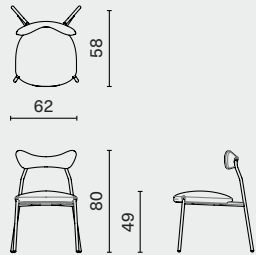

L86 W74 H77 SH42 (cm)
L34 W29.3 H30.8 SH16.8 (inch)

PACKAGING INFO

Complete L96 W83 H68cm / Gross 37kg / CBM 0.60

Stilt Ottoman
M2016-OTTO

L43 W62 H42 (cm)
L24.5 W17 H16.8 (inch)

Complete L101 W96 H29cm / Gross 29kg / CBM 0.31

Collette Bar Stool (with Cushion) L41 W41 H75 (cm)
M2020-BAST L16.3 W16.3 H29.8 (inch)

Collette Counter Stool (with Cushion) L41 W41 H65 (cm)
M2020-COST L16.3 W16.3 H25.8 (inch)

Collette Low Stool (with Cushion) L38 W38 H45 (cm)
M2020-LOST L15 W15 H17.8 (inch)

PACKAGING INFO

Stool L45 W44 H80cm / Gross TBU / CBM 0.17
Cushion L45 W44 H10cm / Gross TBU / CBM 0.17

Stool L45 W44 H70cm / Gross TBU / CBM 0.15
Cushion L45 W44 H10cm / Gross TBU / CBM 0.02

Stool Set of 1 L45 W44 H50cm / Gross TBU / CBM 0.11
Set of 2 L45 W44 H50cm / Gross TBU / CBM 0.11
Cushion L45 W43 H10cm / Gross TBU / CBM 0.02

DIMENSION

Dragonfly Dining Chair
M2012-

L62 W58 H80 SH49 (cm)
L24.5 W23 H31.5 SH19.3 (inch)

PACKAGING INFO

Complete L68 W60 H86cm / Gross 11 kg / CBM 0.39

HIDA DINING CHAIR (WITH ARMREST)

M2022-

DISTRICT EIGHT