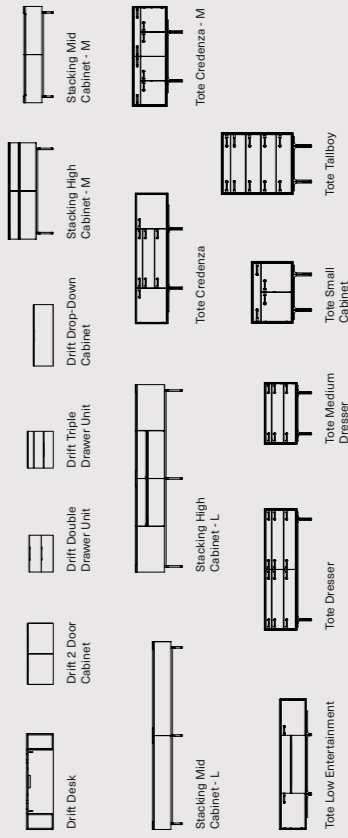

CHAISE LOUNGE / BENCH

DINING CHAIR / STOOL

TABLE

DINING TABLE

COFFEE / SIDE TABLE

OFFICE DESK

CONSOLE

BED

STORAGE

CABINET

SHELVING

GAMES

OBJECTS & ACCESSORIES

STYLE INDEX 2024
group by product type
sort by alphabet

INDEX

SEATING	SOFA	HIDA BANQUETTE	4
		JOSS SOFA SYSTEMS	6
		LOLA COMPACT SOFA	10
		STILT SOFA SYSTEMS	12
	ARMCHAIR	COLLETTE LOUNGE CHAIR	21
	DRAGONFLY LOUNGE CHAIR	23	
	HIDA LOUNGE CHAIR	25	
	LODGE LOUNGE CHAIR & BAG HOLDER	27	
	LODGE OTTOMAN	29	
	STILT ARMCHAIR & OTTOMAN	31	
CHAIR & STOOL	AMES CHAIR	33	
	ASSEMBLY DINING CHAIR (WITH ARMREST)	35	
	COLLETTE DINING CHAIR (WITHOUT ARMREST)	37	
	COLLETTE STOOL	39	
	DRAGONFLY DINING CHAIR	41	
	HIDA DINING CHAIR	43	
	KNOT DINING CHAIR	45	
	LODGE DINING CHAIR	47	
	VICUNA DINING CHAIR	49	
	CHAISE LOUNGE & BENCH	ODETTE BENCH	51
	STILT BENCH	53	
	STILT CHAISE LOUNGE	55	
	STACKING BENCH	57	