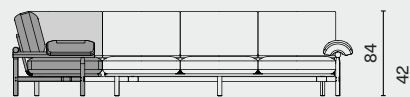

L131.5 W63.8 H33.3 SH16.8 (inch)

Set C.1

Set C.2

SET D

L261 W261 H84 SH42 (cm)

L102.8 W102.8 H33.3 SH16.8 (inch)

Set D.1

Set D.2

STILT SOFA SYSTEMS / SETS

DISTRICT EIGHT

DIMENSION

SET E

L341 W261 H84 SH42 (cm)

L134.3 W102.8 H33.3 SH16.8 (inch)

Set E.1

Set E.2

SET F

L341 W341 H84 SH42 (cm)

L134.3 W134.3 H33.3 SH16.8 (inch)

Set F.1

Set F.2

STILT SOFA SYSTEMS / MODULE WITHOUT CORNER

DISTRICT EIGHT

DIMENSION