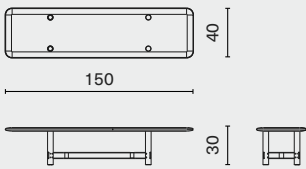

M1007-RE-

DISTRICT EIGHT

DIMENSION

Stilt Rectangular Table - Small
M1007-RE-SML

L120 W40 H30 (cm)
L47.3 W15.8 H12 (inch)

Stilt Rectangular Table - Large
M1007-RE-LAG

L150 W40 H30 (cm)
L59.3 W15.8 H12 (inch)