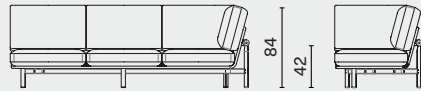

Left Corner Sofa 2-Seater With Arm
M2017-S2LCA

PACKAGING INFO

Complete L110 W106 H76cm / Gross 30kg / CBM 0.97

Complete L273 W106 H76cm / Gross 152kg / CBM 2.42

Complete L193 W106 H76cm / Gross 114kg / CBM 1.71

STILT SOFA SYSTEMS / MODULE WITH CORNER

DISTRICT EIGHT

DIMENSION

Right Corner Sofa L256 W94 H84 SH42 (cm)
3-Seater Without Arm L100.8 W37.3 H33.3 SH16.8 (inch)
M2017-S3RC

Left Corner Sofa 3-Seater Without Arm
M2017-S3LC