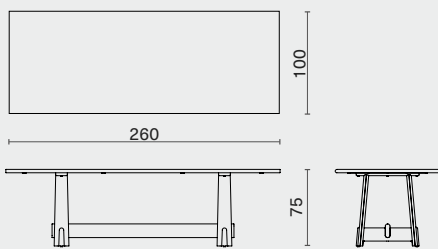

L220 W90 H74 (cm)
L86.8 W35.5 H29.3 (inch)

Complete

Gross TBA / CBM TBA

Odette Dining Table - Large
M1017-RE-LAG

L260 W100 H74 (cm)
L102.5 W39.5 H29.3 (inch)

Complete

Gross TBA / CBM TBA

Odette Dining Table - Extra Large
M1017-RE-EXL