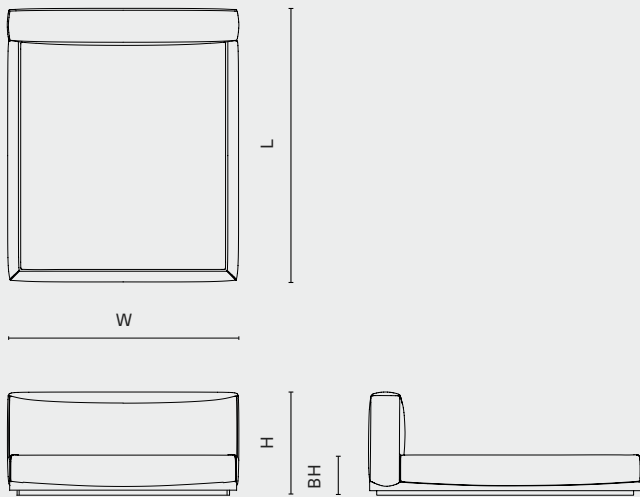

JOSS BED

3021

DISTRICT EIGHT

DIMENSION

Queen Mattress
Standard
3021-QUE

L184 W243 H96 BH52 (cm)
L72.5 W95.8 H37.8 BH20.5 (inch)

King Mattress
Standard
3021-KIN

L204 W243 H96 BH52 (cm)
L80.5 W95.8 H37.8 SH20.5 (inch)

PACKAGING INFO

Complete

Gross TBA / CBM TBA