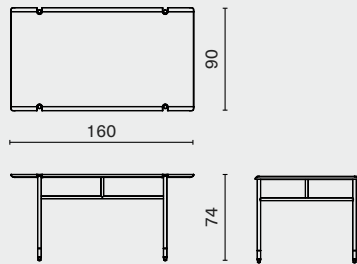

L300 W120 H74 (cm)
L118.3 W47.3 H29.3 (inch)

Complete

Gross TBA / CBM TBA

STACKING DINING TABLE

M1008-

DISTRICT EIGHT

Oak top / Blackened steel legs / Brass

STACKING DINING TABLE

DISTRICT EIGHT

M1008-

DIMENSION

Stacking Dining Table - Small L160 W90 H74 (cm)
M1008-SML L63 W35.5 H29.3 (inch)

Stacking Dining Table - Medium L200 W90 H74 (cm)
M1008-MED L78.8 W35.5 H29.3 (inch)

Stacking Dining Table - Large L240 W90 H74 (cm)
M1008-LAG L94.5 W35.5 H29.3 (inch)