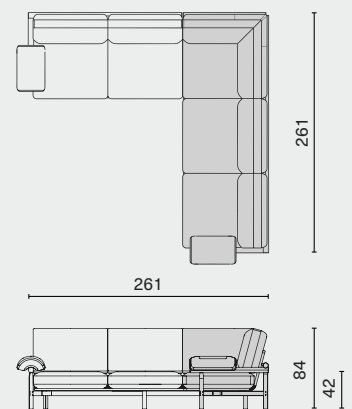

Stilt Daybed With Right Arm L162 W86 H84 SH42 (cm)
M2017-RGDB L63.8 W34.3 H33.3 SH16.8 (inch)

Complete L176 W101 H76cm / Gross 72kg / CBM 1.49

STILT SOFA SYSTEMS / SETS

DISTRICT EIGHT

DIMENSION

SET A

L334 W94 H84 SH42 (cm)

L131.5 W37.3 H33.3 SH16.8 (inch)

SET B

L254 W162 H84 SH42 (cm)

L100 W63.8 H33.3 SH16.8 (inch)

Set B.1

Set B.2

SET C

L334 W162 H84 SH42 (cm)

L131.5 W63.8 H33.3 SH16.8 (inch)

Set C.1

Set C.2

SET D

L261 W261 H84 SH42 (cm)

L102.8 W102.8 H33.3 SH16.8 (inch)

Set D.1

Set D.2