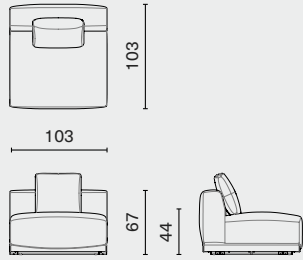

JOSS SOFA SYSTEMS / 1-SEATER

M2019-

DISTRICT EIGHT

DIMENSION

Joss 1 Seater - Armless L103 W103 H67 SH44 (cm)
M2019-ALES L40.8 W40.8 H26.5 SH17.5 (inch)