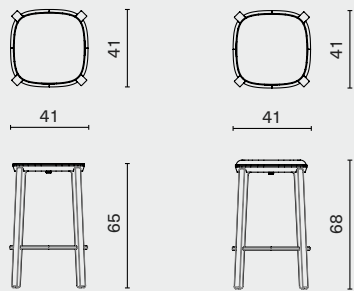

L131.5 W63.8 H33.3 SH16.8 (inch)

Set C.1

Set C.2

SET D

L261 W261 H84 SH42 (cm)

L102.8 W102.8 H33.3 SH16.8 (inch)

Set D.1

Set D.2

Complete

Gross TBA / CBM TBA

Collette Dining Chair
M2020-AMCH

L65 W58 H80 SH46 (cm)
L25.8 W22.8 H31.3 SH18.3 (inch)

Complete

L67 W62 H88cm / Gross 15kg / CBM 0.40

COLLETTE STOOL (WITH CUSHION)

M2020-

Collette Bar Stool (with Cushion) L41 W41 H75 (cm)
M2020-BAST L16.3 W16.3 H29.8 (inch)

Collette Counter Stool (with Cushion) L41 W41 H65 (cm)
M2020-COST L16.3 W16.3 H25.8 (inch)

Collette Low Stool (with Cushion) L38 W38 H45 (cm)
M2020-LOST L15 W15 H17.8 (inch)