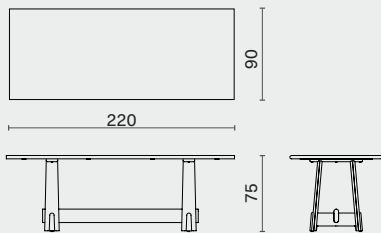

PACKAGING INFO

Complete

Gross TBA / CBM TBA

Odette Dining Table - Medium
M1017-RE-MED

L220 W90 H74 (cm)
L86.8 W35.5 H29.3 (inch)