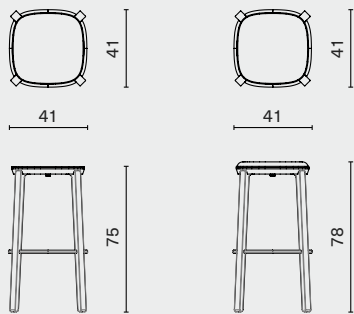

Complete

Gross TBA / CBM TBA

Collette Dining Chair
M2020-AMCH

L65 W58 H80 SH46 (cm)
L25.8 W22.8 H31.3 SH18.3 (inch)

Complete

L67 W62 H88cm / Gross 15kg / CBM 0.40

COLLETTE STOOL (WITH CUSHION)

M2020-

Collette Bar Stool (with Cushion) L41 W41 H75 (cm)
M2020-BAST L16.3 W16.3 H29.8 (inch)

Collette Counter Stool (with Cushion) L41 W41 H65 (cm)
M2020-COST L16.3 W16.3 H25.8 (inch)

Collette Low Stool (with Cushion) L38 W38 H45 (cm)
M2020-LOST L15 W15 H17.8 (inch)