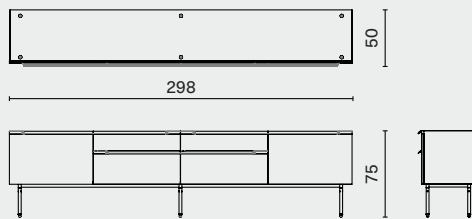

PACKAGING INFO

Complete   L173 W66 H70cm / Gross 84kg / CBM 0.88

Stacking High Cabinet - Large   L298 W50 H75 (cm)
M3006-HICA-LAG   L117.5 W19.8 H29.8 (inch)