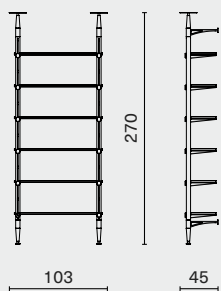

Complete L235 W47 H20cm / Gross 50kg / CBM 0.24

Inumbra Standard - Large
M3007-LAG

W103 D45 H270 (cm)
W40.8 D17.8 H106.3 (inch)