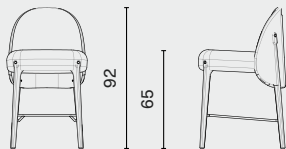

L86 W74 H77 SH42 (cm)
L34 W29.3 H30.8 SH16.8 (inch)

PACKAGING INFO

Complete L96 W83 H68cm / Gross 37kg / CBM 0.60

Stilt Ottoman
M2016-OTTO

L43 W62 H42 (cm)
L24.5 W17 H16.8 (inch)

Complete L101 W96 H29cm / Gross 29kg / CBM 0.31

AMES CHAIR

M2015-

DISTRICT EIGHT

Oak legs / Upholstery / Brass

AMES CHAIR

M2015-

DISTRICT EIGHT

DIMENSION

Ames Bar Chair
M2015-BACM

L53 W57 H102 SH75 (cm)
L21 W22.5 H40.3 SH29.5 (inch)

Ames Counter Chair
M2015-COCH

L53 W56 H92 SH65 (cm)
L21 W22.5 H36.5 SH25.5 (inch)

Ames Dining Chair
M2015-

L54 W63 H86 SH46 (cm)
L21.3 W25 H4 SH18.3 (inch)