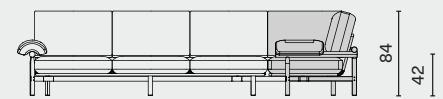

L131.5 W63.8 H33.3 SH16.8 (inch)

Set C.1

Set C.2

SET D

L261 W261 H84 SH42 (cm)

L102.8 W102.8 H33.3 SH16.8 (inch)

Set D.1

Set D.2

STILT SOFA SYSTEMS / SETS

DISTRICT EIGHT

DIMENSION

SET E

L341 W261 H84 SH42 (cm)

L134.3 W102.8 H33.3 SH16.8 (inch)

Set E.1

Set E.2

SET F

L341 W341 H84 SH42 (cm)

L134.3 W134.3 H33.3 SH16.8 (inch)

Set F.1

Set F.2

STILT SOFA SYSTEMS / MODULE WITHOUT CORNER

DISTRICT EIGHT

DIMENSION