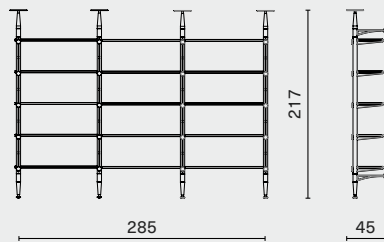

PACKAGING INFO

Complete

Gross 122,5kg / CBM 0.47

Inumbra Medium 3-Module Set   W285 D45 H217 (cm)
SET B   W112.3 D17.8 H85.5 (inch)