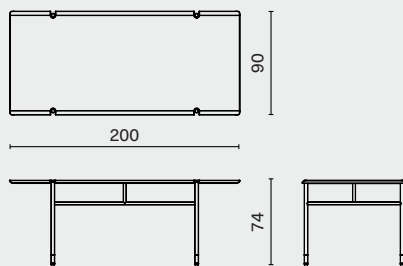

DISTRICT EIGHT

M1008-

DIMENSION

Stacking Dining Table - Small L160 W90 H74 (cm)
M1008-SML L63 W35.5 H29.3 (inch)

Stacking Dining Table - Medium L200 W90 H74 (cm)
M1008-MED L78.8 W35.5 H29.3 (inch)

Stacking Dining Table - Large L240 W90 H74 (cm)
M1008-LAG L94.5 W35.5 H29.3 (inch)

Stacking Dining Table - Extra Large L300 W100 H74 (cm)
M1008-EXL L118.3 W39.5 H29.3 (inch)

TABLE

PACKAGING INFO

Complete L172 W100 H15cm / Gross 58kg / CBM 0.28

Complete L212 W100 H15cm / Gross 66kg / CBM 0.35