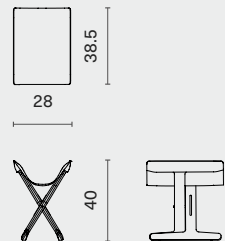

L131.5 W37.3 H33.3 SH16.8 (inch)

SET B

L254 W162 H84 SH42 (cm)

L100 W63.8 H33.3 SH16.8 (inch)

Set B.1

Set B.2

SET C

L334 W162 H84 SH42 (cm)

L131.5 W63.8 H33.3 SH16.8 (inch)

Set C.1

Set C.2

SET D

L261 W261 H84 SH42 (cm)

L102.8 W102.8 H33.3 SH16.8 (inch)

Set D.1

Set D.2

L72 W60 H78.8 SH42 (cm)
L28.3 W23.8 H31.3 SH16.8 (inch)

PACKAGING INFO

Complete

Gross TBA / CBM TBA

Lodge Bag Holder
M2038-BAHD

L28 W38.5 H40 (cm)
L11.3 W15.3 H15.8 (inch)

Complete

Gross TBA / CBM TBA

DIMENSION

Lodge Ottoman
M2038-OTTO

L72 W51.4 H42 (cm)
L28.3 W20.3 H16.8 (inch)

PACKAGING INFO

Complete

Gross TBA / CBM TBA

STILT ARMCHAIR & OTTOMAN

M2016-AMCH / M2016-OTTO