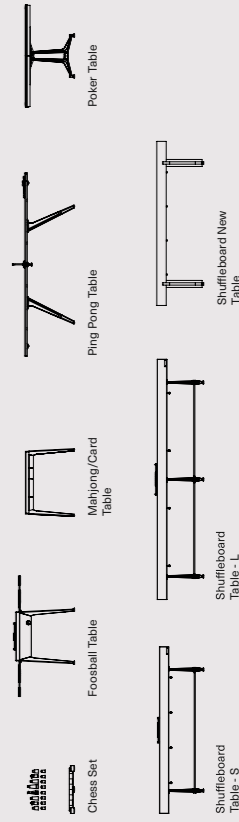

STORAGE

CABINET

SHELVING

GAMES

OBJECTS & ACCESSORIES

STYLE INDEX 2024
group by product type
sort by alphabet

INDEX

SEATING	SOFA	HIDA BANQUETTE	4
		JOSS SOFA SYSTEMS	6
		LOLA COMPACT SOFA	10
		STILT SOFA SYSTEMS	12
	ARMCHAIR	COLLETTE LOUNGE CHAIR	21
	DRAGONFLY LOUNGE CHAIR	23	
	HIDA LOUNGE CHAIR	25	
	LODGE LOUNGE CHAIR & BAG HOLDER	27	
	LODGE OTTOMAN	29	
	STILT ARMCHAIR & OTTOMAN	31	
CHAIR & STOOL	AMES CHAIR	33	
	ASSEMBLY DINING CHAIR (WITH ARMREST)	35	
	COLLETTE DINING CHAIR (WITHOUT ARMREST)	37	
	COLLETTE STOOL	39	
	DRAGONFLY DINING CHAIR	41	
	HIDA DINING CHAIR	43	
	KNOT DINING CHAIR	45	
	LODGE DINING CHAIR	47	
	VICUNA DINING CHAIR	49	
	CHAISE LOUNGE & BENCH	ODETTE BENCH	51
	STILT BENCH	53	
	STILT CHAISE LOUNGE	55	
	STACKING BENCH	57	

TABLE	DINING TABLE	FAIFO RECTANGULAR TABLE	59
		FAIFO ROUND TABLE	61
		KNOT RECTANGULAR TABLE	63
		KNOT ROUND TABLE	65
		LUNA BISTRO TABLE	67
		ODETTE DINING TABLE	69
		STACKING DINING TABLE	71
		STACKING DROP LEAF TABLE	73
		COFFEE / SIDE TABLE	GUI
		LIMEN COFFEE TABLE	77
		LIMEN NIGHT TABLE	79
		LUNA SIDE TABLE	81
		STILT RECTANGULAR TABLE	83
		STILT ROUND TABLE	85
		STILT SQUARE TABLE	87
		TORUS TABLE	89
	OFFICE DESK	STACKING DESK	91