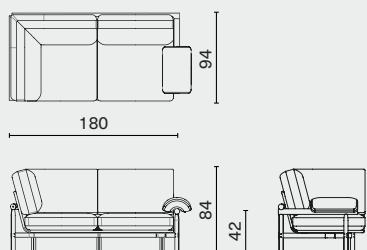

PACKAGING INFO

Complete L110 W106 H76cm / Gross 30kg / CBM 0.97

Complete L273 W106 H76cm / Gross 152kg / CBM 2.42

Complete L193 W106 H76cm / Gross 114kg / CBM 1.71