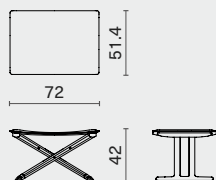

L72 W60 H78.8 SH42 (cm)
L28.3 W23.8 H31.3 SH16.8 (inch)

PACKAGING INFO

Complete

Gross TBA / CBM TBA

Lodge Bag Holder
M2038-BAHD

L28 W38.5 H40 (cm)
L11.3 W15.3 H15.8 (inch)

Complete

Gross TBA / CBM TBA

DIMENSION

Lodge Ottoman
M2038-OTTO

L72 W51.4 H42 (cm)
L28.3 W20.3 H16.8 (inch)

PACKAGING INFO

Complete

Gross TBA / CBM TBA

STILT ARMCHAIR & OTTOMAN

M2016-AMCH / M2016-OTTO

L86 W74 H77 SH42 (cm)
L34 W29.3 H30.8 SH16.8 (inch)

PACKAGING INFO

Complete L96 W83 H68cm / Gross 37kg / CBM 0.60

Stilt Ottoman
M2016-OTTO

L43 W62 H42 (cm)
L24.5 W17 H16.8 (inch)

Complete L101 W96 H29cm / Gross 29kg / CBM 0.31