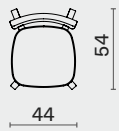

L57 W53 H82 SH47 (cm)
L22.8 W21 H32.3 SH18.8 (inch)

Complete

L59 W60 H88cm / Gross 17kg / CBM 0.34

COLLETTE DINING CHAIR (WITHOUT ARMRESTS) DISTRICT EIGHT

M2020-

Ash frame / Upholstered seat
Oak frame / Upholstered seat

Designed by Adam Goodrum

COLLETTE DINING CHAIR (WITHOUT ARMRESTS)

DISTRICT EIGHT

M2020-

DIMENSION

Collette Dining Chair without Armrests
M2020-ALES

L44 W54 H77 SH46 (cm)
L17.5 W21.3 H30.5 SH18.3 (inch)

PACKAGING INFO