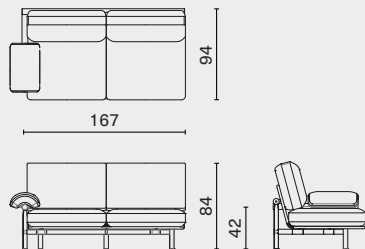

Sofa 2-Seater With Left Arm   L167 W94 H84 SH42 (cm)
M2016-S2LA   L65.8 W37.3 H33.3 SH16.8 (inch)

Sofa 2-Seater With Right Arm   M2016-S2RA