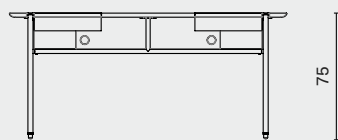

DIMENSION

Stacking Desk - Small
M1008-DESK-SML

L150 W65 H75 (cm)
L59.3 W25.8 H29.8 (inch)

Stacking Desk - Medium
M1008-DESK-MED

L165 W75 H75 (cm)
L65 W29.8 H29.8 (inch)

PACKAGING INFO

Complete L160 W73 H37cm / Gross 60.5kg / CBM 0.48