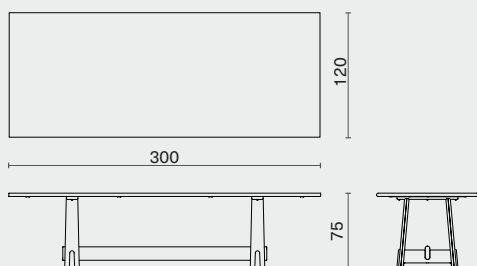

Complete

Gross TBA / CBM TBA

Odette Dining Table - Extra Large
M1017-RE-EXL

L300 W120 H74 (cm)
L118.3 W47.3 H29.3 (inch)