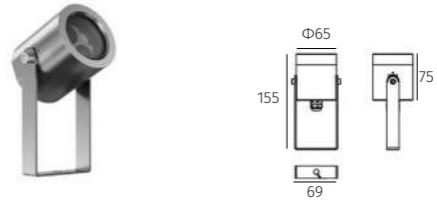

DIMENSION (mm)