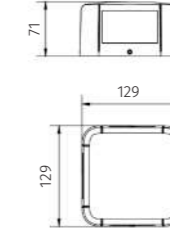

_driver: constant current output, non-dimmable

_housing: Aluminium powder painting

_lens: Polymethyl methacrylate (PMMA)

53210 | Wall light | powerLED 4x2W

DIMENSION (mm)

IP65 CE RoHS

POWER SUPPLY
220Vac, 50Hz