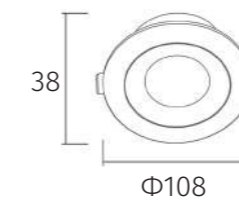

DIMENSION (mm)
Cut out $\Phi 95$