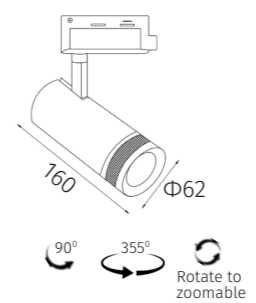

DIMENSION (mm)

POWER SUPPLY
220Vac, 50Hz

LUMEN EFFICACY
>60lm/W (at 3000K)

CRI (Ra)
☀ > 92

LIFETIME (Ta 25°C)
> 50,000h

Key Information

Finish color	Power	CCT	Beam	LED-Driver
☐ White	☐ 12W	☐ 2700K	☐ 15° ~ 60° zoomable	☐ On-off
☐ Black	☐ 15W	☐ 3000K		☐ Triac dimming
	☐ 18W	☐ 4000K ☐ 5000K		☐ 0-10V dimming ☐ DALI dimming