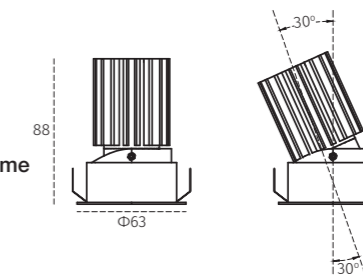

DB05 | Downlight | powerLED 6W ~ 12W

REFLECTOR
with finish color

DIMENSION (mm)
Cut out $\Phi 55$

POWER SUPPLY
220Vac, 50Hz

LUMEN EFFICACY
>70lm/W (at 3000K)

CRI (Ra)
95

LIFETIME (Ta 25°C)
> 50,000h

Key Information