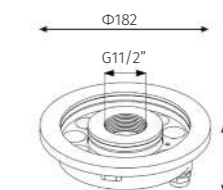

POWER SUPPLY
24Vdc

LUMINOUS FLUX
990lm (at 3000K)

CRI (Ra)
> 82

LIFETIME (Ta 25°C)
> 50,000h

Key Information

Finish color	Power	CCT	Beam
☐ Silver	☐ 9x2W	☐ 3000K	☐ 10° ☐ 24°

_driver: constant current output, non-dimmable
_finish: Stainless steel SUS 316*
_glass: Tempered glass T = 8mm