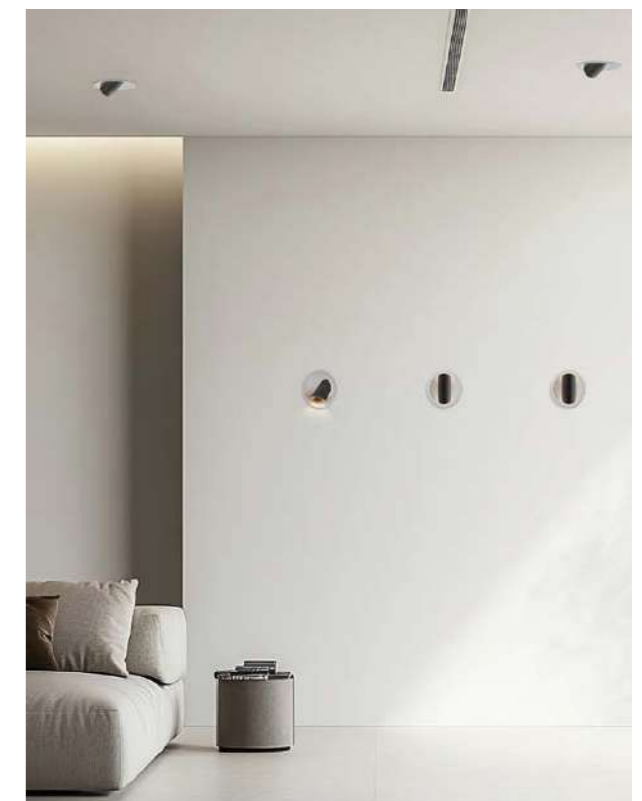

Key Information

Finish color	Power	CCT	Beam	LED-Driver
☐ White	☐ 5W	☐ 2700K	☐ 50°	☐ On-off
☐ Black	☐ 6W	☐ 3000K		☐ Triac dimming
☐ Gold	☐ 8W	☐ 4000K		☐ 0-10V dimming ☐ DALI dimming

1. Multi-configuration design for ceilings, walls, and angled installations.
2. Precision-engineered glare control with smooth omni angle 340 degree.