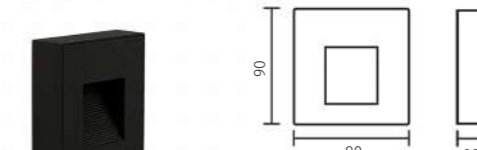

_driver: constant current output, non-dimmable
_housing: Aluminium powder painting
_lens: Polymethyl methacrylate (PMMA)

52307 | Step light | powerLED 3W

IP65 CE RoHS

POWER SUPPLY
220Vac, 50Hz

LUMINOUS FLUX
270lm (at 3000K)