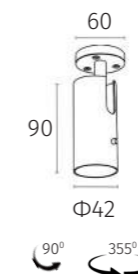

Zoomable Ceiling light

DIMENSION (mm)

POWER SUPPLY
220Vac, 50Hz

LUMEN EFFICACY
>60lm/W (at 3000K)

CRI (Ra)
> 92

LIFETIME (Ta 25°C)
> 50,000h

Key Information

Finish color	Power	CCT	Beam	LED-Driver
☐ White	☐ 5W	☐ 2700K	☐ 10° ~ 40° zoomable	☐ On-off
☐ Black		☐ 3000K		☐ Triac dimming
		☐ 4000K		
		☐ 5000K