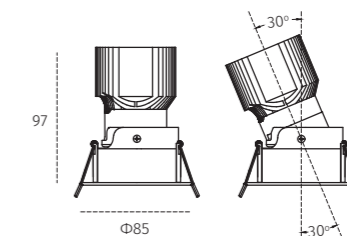

LD5A | Downlight | powerLED 6W ~ 15W

REFLECTOR
with finish color

-  White
-  Black
-  Honeycomb lens

DIMENSION (mm)
Cut out $\Phi 75$

POWER SUPPLY
220Vac, 50Hz

LUMEN EFFICACY
>70lm/W (at 3000K)

CRI (Ra)
98 (R9>94)