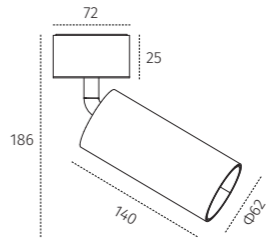

DE40 | Ceiling light | powerLED 15W ~ 20W

DIMENSION (mm)

POWER SUPPLY
220Vac, 50Hz

LUMEN EFFICACY
>70lm/W (at 3000K)

CRI (Ra)
> 97

LIFETIME (Ta 25°C)
> 50,000h

Key Information

Finish color	Power	CCT	Beam	LED-Driver
☐ White	☐ 15W	☐ 2700K	☐ 10°	☐ On-off
☐ Black	☐ 18W	☐ 3000K	☐ 15°	☐ Triac dimming
	☐ 20W	☐ 4000K	☐ 24°	☐ 0-10V dimming
		☐ 5000K	☐ 36°	☐ DALI dimming
			☐ 50°