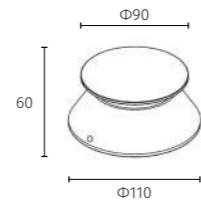

_driver: constant current output, non-dimmable

_housing: Aluminium powder painting

_lens: Polymethyl methacrylate (PMMA)

50270 | Wall light | powerLED 3x2.5W

DIMENSION (mm)

IP65 CE RoHS

POWER SUPPLY
220Vac, 50Hz