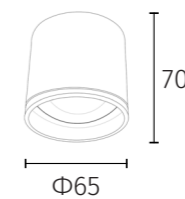

ceiling light

MZY10 | Ceiling light | powerLED 5W

DIMENSION (mm)

POWER SUPPLY
220Vac, 50Hz

LUMEN EFFICACY
>70lm/W (at 3000K)

CRI (Ra)
 > 92

LIFETIME (Ta 25°C)
> 50,000h

Key Information