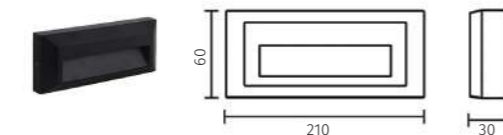

52305 | Step light | powerLED 6W

IP65 CE RoHS

POWER SUPPLY
220Vac, 50Hz

LUMINOUS FLUX
540lm (at 3000K)

CRI (Ra)
> 82

LIFETIME (Ta 25°C)
> 50,000h

Key Information

Finish color	Power	CCT	Beam
☐ White	☐ 6W	☐ 3000K	☐ 120°
☐ Black			

_driver: constant current output, non-dimmable
_housing: Aluminium powder painting
_lens: Polymethyl methacrylate (PMMA)