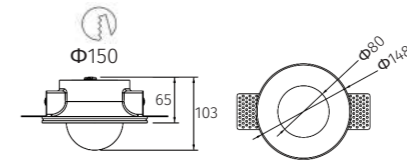

DH05 | Downlight | powerLED 6W ~ 10W

DIMENSION (mm)
Cut out $\Phi 150$

POWER SUPPLY
220Vac, 50Hz

LUMEN EFFICACY
>35lm/W (at 3000K)

CRI (Ra)
> 92

LIFETIME (Ta 25°C)
> 50,000h

Key Information

Finish color	Power	CCT	Beam	LED-Driver
☐ White	☐ 6W ☐ 8W ☐ 10W	☐ 2700K ☐ 3000K ☐ 4000K ☐ 5000K ☐ 3000K-1800K (Dim to warm)	☐ 180°	☐ On-off ☐ Triac dimming ☐ 0-10V dimming ☐ DALI dimming