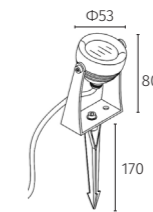

_driver: constant current output, non-dimmable

_housing: Aluminium powder painting

_glass: Tempered glass. T = 3mm

30242 | Spot light | powerLED 5W

DIMENSION (mm)

IP65 CE RoHS

POWER SUPPLY
24VdcLUMINOUS FLUX
300lm (at 3000K)CRI (Ra)
> 82LIFETIME (Ta 25°C)
> 50,000h