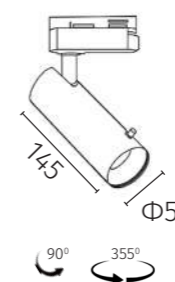

TRN50 | Track light | powerLED 10W

DIMENSION (mm)

POWER SUPPLY
220Vac, 50Hz

LUMEN EFFICACY
>60lm/W (at 3000K)

CRI (Ra)
> 92

LIFETIME (Ta 25°C)
> 50,000h

Key Information

Finish color	Power	CCT	Beam	LED-Driver
☐ White	☐ 10W	☐ 2700K	☐ 10° ~ 40° <i>zoomable</i>	☐ On-off
☐ Black		☐ 3000K		☐ Triac dimming
		☐ 4000K		☐ 0-10V dimming
		☐ 5000K		☐ DALI dimming