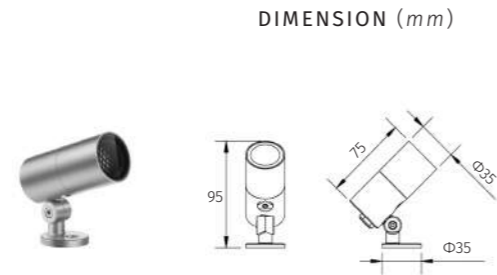

spotlight

Elliptical(Asymmetric) Diffusers Angle(FWHM)

Lens/Reflector Angle

31147 | Spot light | powerLED 6W

IP66 **CE** **RoHS**

POWER SUPPLY
220Vac, 50Hz

LUMINOUS FLUX
360lm (at 3000K)

CRI (Ra)
 > 82