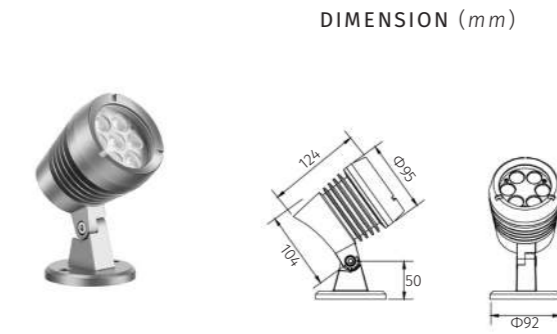

31125 | Spot light | powerLED 16W

IP66 **CE** **RoHS**

POWER SUPPLY
220Vac, 50Hz

LUMINOUS FLUX
670lm (at 3000K)

CRI (Ra)
 > 82

LIFETIME (Ta 25°C)
> 50,000h

Key Information

Finish color	Power	CCT	Beam
☐ Silver	☐ 16W	☐ 3000K	☐ 8°

_driver: constant current output, non-dimmable
_housing: Aluminium powder painting
_glass: Tempered glass. T = 3mm