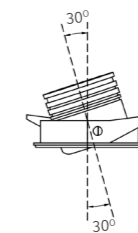

POWER SUPPLY
220Vac, 50Hz

LUMEN EFFICACY
>60lm/W (at 3000K)

CRI (Ra)
> 82

LIFETIME (Ta 25°C)
> 50,000h

Key Information

Finish color	Power	CCT	Beam	LED-Driver
☐ White	☐ 3W	☐ 2700K	☐ 15°	☐ On-off
☐ Black		☐ 3000K		☐ Triac dimming
		☐ 4000K