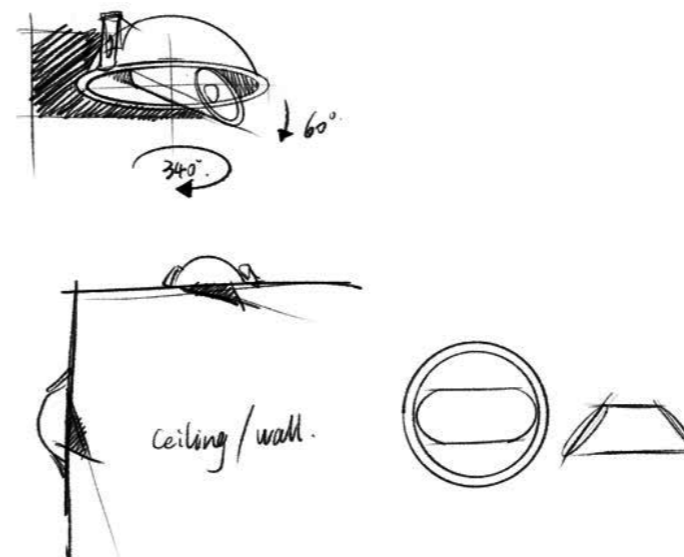

Key Information

Finish color	Power	CCT	Beam	LED-Driver
☐ White	☐ 5W	☐ 2700K	☐ 50°	☐ On-off
☐ Black	☐ 6W	☐ 3000K		☐ Triac dimming
☐ Gold	☐ 8W	☐ 4000K		☐ 0-10V dimming ☐ DALI dimming

1. Multi-configuration design for ceilings, walls, and angled installations.
2. Precision-engineered glare control with smooth omni angle 340 degree.