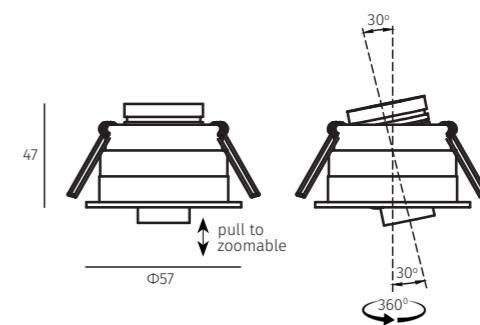

CG04 | Downlight | powerLED 3W

DIMENSION (mm)
Cut out $\Phi 50$

POWER SUPPLY
220Vac, 50Hz

LUMEN EFFICACY
>60lm/W (at 3000K)

CRI (Ra)
> 90

LIFETIME (Ta 25°C)
> 50,000h

Key Information

Finish color	Power	CCT	Beam	LED-Driver
☐ Black	☐ 3W	☐ 2700K	☐ 10° ~ 30° zoomable	☐ On-off
		☐ 3000K		☐ Triac dimming
		☐ 4000K