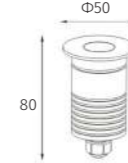

_driver: constant current output, non-dimmable

_finish: Stainless steel SUS 316*

_glass: Tempered glass T = 3mm

10125 | Inground light | powerLED 3W

DIMENSION (mm)

IP67 CE RoHS

POWER SUPPLY
24Vdc

LUMINOUS FLUX
145lm (at 3000K)