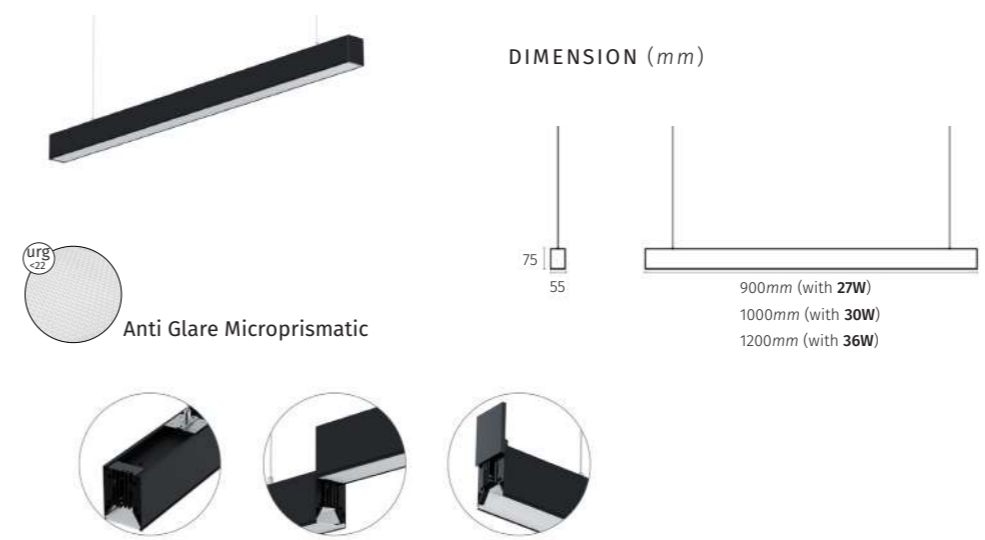

PPL6 | Pendant light | powerLED 27W ~ 36W

Anti Glare Microprismatic

POWER SUPPLY
220Vac, 50Hz

LUMEN EFFICACY
>80lm/W (at 3000K)

CRI (Ra)
 > 92

LIFETIME (Ta 25°C)
> 50,000h

Key Information

Finish color	Power	CCT	Beam	LED-Driver
☐ White	☐ 27W	☐ 3000K	☐ 110°	☐ On-off
☐ Black	☐ 30W	☐ 4000K		☐ Triac dimming
	☐ 36W	☐ 6000K		☐ 0-10V dimming
				☐ DALI dimming