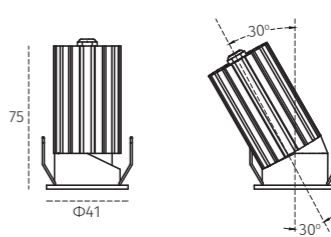

Mini small hole spotlights

Small lamp body with high power suitable for low and ceiling suspension

DB03 | Downlight | powerLED 6W ~ 8W

REFLECTOR
with finish color

DIMENSION (mm)
Cut out $\Phi 35$

POWER SUPPLY
220Vac, 50Hz