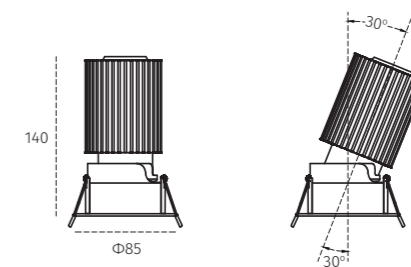

ZD1 | Downlight | powerLED 15W ~ 20W

DIMENSION (mm)
Cut out $\Phi 75$

POWER SUPPLY
220Vac, 50Hz

LUMEN EFFICACY
>70lm/W (at 3000K)

CRI (Ra)
> 92

LIFETIME (Ta 25°C)
> 50,000h

Key Information

Finish color	Power	CCT	Beam	LED-Driver
☐ White	☐ 15W	☐ 2700K	☐ 10°~ 60° zoomable	☐ On-off
☐ Black	☐ 18W	☐ 3000K		☐ Triac dimming
	☐ 20W	☐ 4000K		☐ 0-10V dimming
		☐ 5000K		☐ DALI dimming
		☐ 2700K-6500K (Tunable White)		
		☐ 3000K-1800K (Dim to warm)