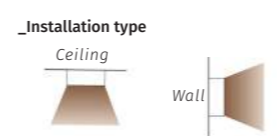

Key Information

Glass shape -color	Accessory	Power	CCT	Beam
☐ Reseau - Clear	☐ White ☐ Black ☐ Bronze	☐ 6W	2700K 3000K 4000K CCT Switch for the lighting	☐ 120°