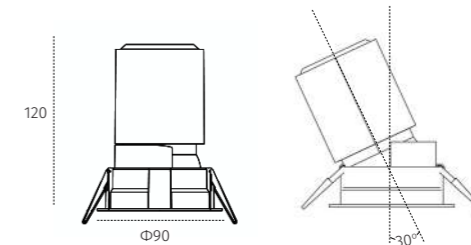

DIMENSION (mm)
Cut out $\Phi 80$