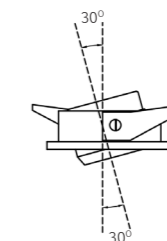

POWER SUPPLY
220Vac, 50Hz

LUMEN EFFICACY
>70lm/W (at 3000K)

CRI (Ra)
> 92

LIFETIME (Ta 25°C)
> 50,000h

Key Information

Finish color	Power	CCT	Beam	LED-Driver
☐ White	☐ 5W	☐ 2700K	☐ 15°	☐ On-off
☐ Black		☐ 3000K	☐ 24°	☐ Triac dimming
		☐ 4000K	☐ 36°