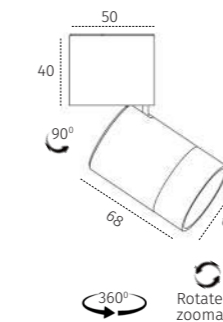

DIMENSION (mm)

POWER SUPPLY

220Vac, 50Hz

LUMEN EFFICACY

>60lm/W (at 3000K)

CRI (Ra)

> 95

LIFETIME (Ta 25°C)

> 50,000h

Key Information

Finish color	Power	CCT	Beam	LED-Driver
☐ White	☐ 5W	☐ 2700K	☐ 8° ~ 40° zoomable	☐ On-off
☐ Black	☐ 6W	☐ 3000K		☐ Triac dimming
	☐ 8W	☐ 4000K		☐ 0-10V dimming
		☐ 5000K		☐ DALI dimming