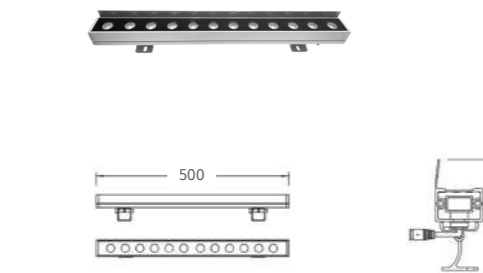

70109 | Wall washer light | powerLED 12W

_unit (mm)

Key Information

Finish color	Power	CCT	Beam
☐ Grey	☐ 12W	☐ 3000K	☐ 20°x40°

_housing: Aluminium powder painting
_glass: Tempered glass T = 3mm

POWER SUPPLY
24Vdc

LUMEN EFFICACY
>100lm/W (at 3000K)

CRI (Ra)
> 82

LIFETIME (Ta 25°C)
> 50,000h