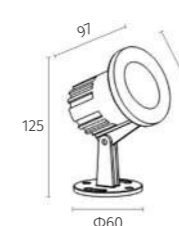

IP68 CE RoHS

DIMENSION (mm)