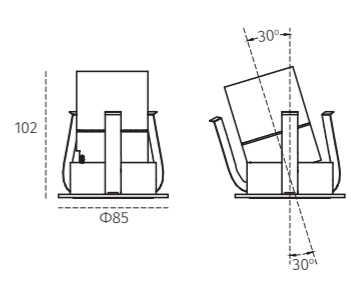

REFLECTOR
with finish color

- ☐ W_White
- ☐ W_Black Mirror
- ☐ B_Black Mirror

DIMENSION (mm)
Cut out Φ 75