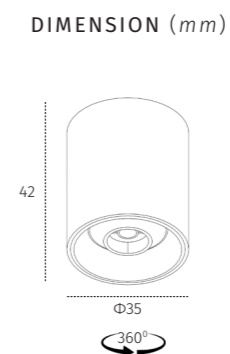

Key Information

Finish color	Power	CCT	Beam	LED-Driver
☐ White	☐ 3W	☐ 2700K	☐ 15°	☐ On-off
☐ Black		☐ 3000K	☐ 24°	☐ Triac dimming
		☐ 4000K	☐ 36°