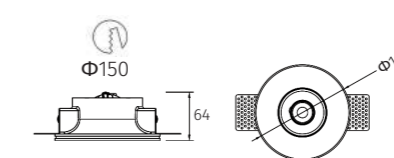

DH08 | Downlight | powerLED 6W ~ 10W

DIMENSION (mm)
Cut out $\Phi 150$

POWER SUPPLY
220Vac, 50Hz

LUMEN EFFICACY
>70lm/W (at 3000K)

CRI (Ra)
> 92

LIFETIME (Ta 25°C)
> 50,000h

Key Information

Finish color	Power	CCT	Beam	LED-Driver
☐ White	☐ 6W	☐ 2700K	☐ 15°	☐ On-off
	☐ 8W	☐ 3000K	☐ 24°	☐ Triac dimming
	☐ 10W	☐ 4000K	☐ 36°	☐ 0-10V dimming
		☐ 5000K	☐ 60°	☐ DALI dimming