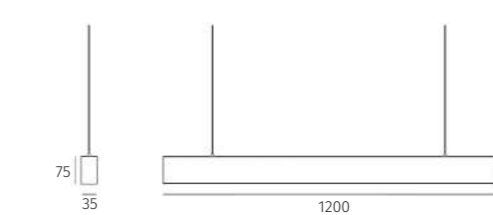

POWER SUPPLY

220Vac, 50Hz

LUMEN EFFICACY

>80lm/W (at 3000K)

CRI (Ra)

> 92

LIFETIME (Ta 25°C)

> 50,000h

Key Information

Finish color	Power	CCT	Beam	LED-Driver
☐ White	☐ 24W	☐ 3000K	☐ 110°	☐ On-off
☐ Black		☐ 4000K		☐ Triac dimming
		☐ 6000K		☐ 0-10V dimming
				☐ DALI dimming