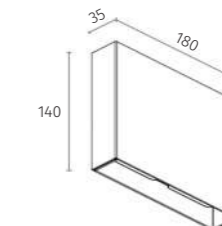

_driver: constant current output, non-dimmable

_housing: Aluminium powder painting

_lens: Polymethyl methacrylate (PMMA)

53105 | Wall light | powerLED 2x5W

DIMENSION (mm)

IP65 CE RoHS

POWER SUPPLY
220Vac, 50Hz