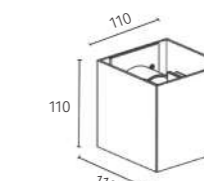

DIMENSION (mm)

IP65 CE RoHS

POWER SUPPLY
220Vac, 50Hz

LUMINOUS FLUX
435lm (at 3000K)

CRI (Ra)
> 82

LIFETIME (Ta 25°C)
> 50,000h

Key Information

Finish color	Power	CCT	Beam
☐ White	☐ 2x5W (2 side)	☐ 3000K	☐ Adjust
☐ Silver			
☐ Black			

_driver: constant current output, non-dimmable
_housing: Aluminium powder painting
_glass: Tempered glass. T = 3mm