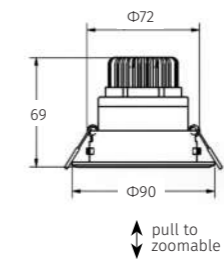

DZ75 | Downlight | powerLED 6W ~ 8W

DIMENSION (mm)
Cut out $\Phi 72$

POWER SUPPLY
220Vac, 50Hz

LUMEN EFFICACY
>60lm/W (at 3000K)

CRI (Ra)
> 92

LIFETIME (Ta 25°C)
> 50,000h

Key Information

Finish color	Power	CCT	Beam	LED-Driver
☐ White	☐ 6W	☐ 2700K	☐ 10° ~ 40° zoomable	☐ On-off
☐ Black	☐ 8W	☐ 3000K		☐ Triac dimming
		☐ 4000K		☐ 0-10V dimming
		☐ 5000K		☐ DALI dimming
		☐ 2700K-6500K (Tunable White)		
		☐ 3000K-1800K (Dim to warm)