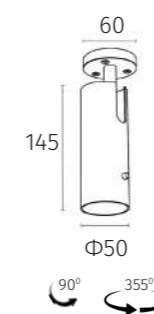

Zoomable Ceiling light

DIMENSION (mm)