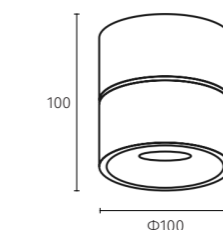

DK | Ceiling light | powerLED 8W ~ 12W

DIMENSION (mm)

POWER SUPPLY

220Vac, 50Hz

LUMEN EFFICACY

>70lm/W (at 3000K)

CRI (Ra)

> 92