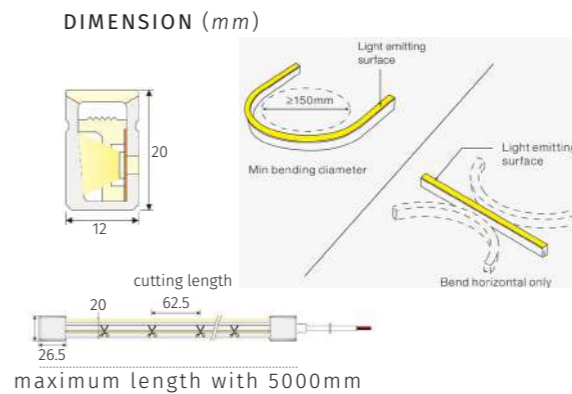

NES1220 | LED Neon - Side bend | powerLED 10W/m ~ 15W/m **RGBW** [4 in 1]

POWER SUPPLY
24Vdc

LUMEN EFFICACY
>50lm/W (at 3000K)

LIFETIME (Ta 25°C)
> 50,000h

Key Information

Power	CCT	Beam	Control gear	Accessory
☐ 10W/m	☐ RGBW (W=2700K)	☐ 120°	☐ DMX	☐ MC-1220 (SURFACE MOUNT) MOUNTING CLIP
☐ 15W/m	☐ RGBW (W=3000K) ☐ RGBW (W=4000K)		☐ WIFI + RF	☐ AP-1220 (SURFACE MOUNT) ALU-PROFILE