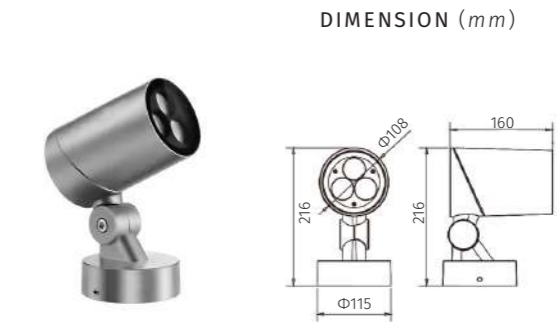

31140 | Spot light | powerLED 30W

IP66 **CE** **RoHS**

POWER SUPPLY
220Vac, 50Hz

LUMINOUS FLUX
1000lm (at 3000K)

CRI (Ra)
 > 82

LIFETIME (Ta 25°C)
> 50,000h

Key Information

Finish color	Power	CCT	Beam
☐ Silver	☐ 30W	☐ 3000K	☐ 6°

_driver: constant current output, non-dimmable
_housing: Aluminium powder painting
_glass: Tempered glass. T = 3mm