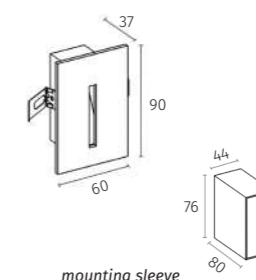

DIMENSION (mm)

IP65 CE RoHS

POWER SUPPLY
220Vac, 50Hz

LUMINOUS FLUX
17lm (at 3000K)

CRI (Ra)
> 82

LIFETIME (Ta 25°C)
> 50,000h

Key Information

Finish color	Power	CCT	Beam
☐ White	☐ 3W	☐ 3000K	☐ 30°
☐ Silver			
☐ Black			

_driver: constant current output, non-dimmable

_housing: Aluminium powder painting

_lens: Polymethyl methacrylate (PMMA)