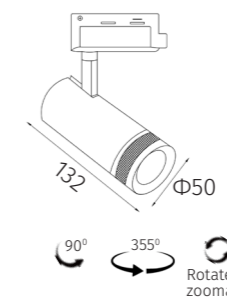

DIMENSION (mm)