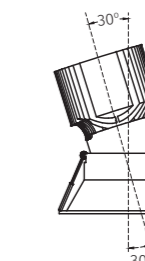

DIMENSION (mm)
Cut out $\Phi 85$