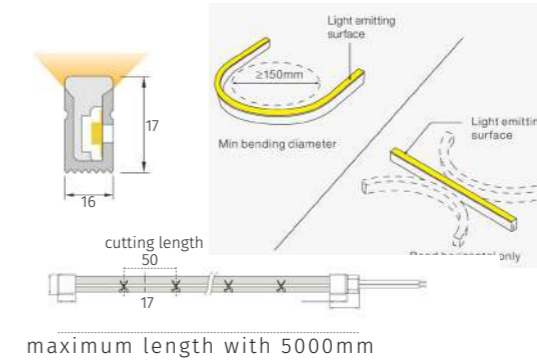

DIMENSION (mm)

POWER SUPPLY
24Vdc

LUMEN EFFICACY
>11lm/W (at 3000K)

CRI (Ra)
 > 92

LIFETIME (Ta 25°C)
> 50,000h

Key Information

Power	CCT	Beam	LED-Driver	Accessory
☐ 10W/m	☐ 2700K ☐ 3000K ☐ 4000K	☐ 120°	☐ On-off ☐ Triac dimming ☐ 0-10V dimming ☐ DALI dimming	☐ AP-1617 (SURFACE MOUNT) ALU-PROFILE ☐ AF-1617 (CURVED STAINLESS) FLEXIBLE ALU-PROFILE