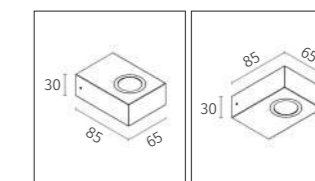

_driver: constant current output, non-dimmable
_housing: Aluminium powder painting
_glass: Tempered glass. T = 3mm

50109 | Wall light | powerLED 2x1W ~ 3W

DIMENSION (mm)

50109 (2x1W) 50110 (3W)

IP65 CE RoHS