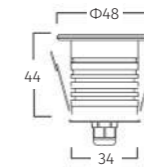

DIMENSION (mm)

IP67 CE RoHS

POWER SUPPLY
24Vdc

LUMINOUS FLUX
220lm (at 3000K)

CRI (Ra)
> 82

LIFETIME (Ta 25°C)
> 50,000h

Key Information

Finish color	Power	CCT	Beam
☐ Silver	☐ 3W	☐ 3000K	☐ 15°

_driver: constant current output, non-dimmable

_finish: Stainless steel SUS 316*

_glass: Tempered glass T = 3mm