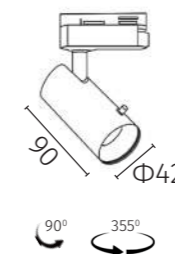

DIMENSION (mm)

POWER SUPPLY
220Vac, 50Hz

LUMEN EFFICACY
>60lm/W (at 3000K)

CRI (Ra)
> 92

LIFETIME (Ta 25°C)
> 50,000h

Key Information

Finish color	Power	CCT	Beam	LED-Driver
☐ White	☐ 5W	☐ 2700K	☐ 10° ~ 40° <i>zoomable</i>	☐ On-off
☐ Black		☐ 3000K		☐ Triac dimming
		☐ 4000K		☐ 0-10V dimming
		☐ 5000K		☐ DALI dimming