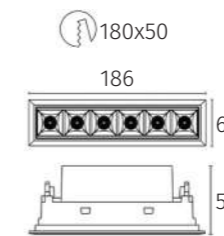

HG | Downlight | powerLED 6x2W

DIMENSION (mm)

POWER SUPPLY
220Vac, 50Hz

LUMEN EFFICACY
>60lm/W (at 3000K)

CRI (Ra)
> 92

LIFETIME (Ta 25°C)
> 50,000h

Key Information

Finish color	Power	CCT	Beam	LED-Driver
☐ White	☐ 6x2W	☐ 2700K	☐ 30°	☐ On-off
☐ Black		☐ 3000K		☐ Triac dimming
		☐ 4000K		☐ 0-10V dimming
		☐ 5000K		☐ DALI dimming