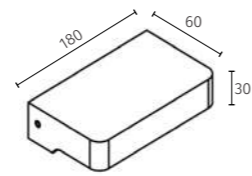

_driver: constant current output, non-dimmable

_housing: Aluminium powder painting

_lens: Polymethyl methacrylate (PMMA)

50273 | Wall light | powerLED 12W

DIMENSION (mm)

IP65 CE RoHS

POWER SUPPLY
220Vac, 50Hz