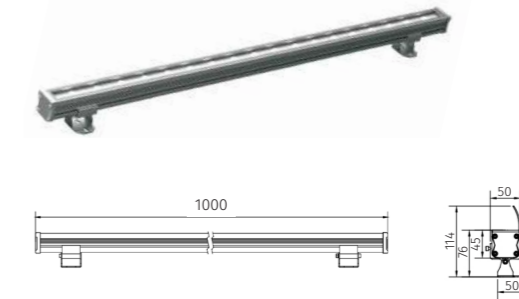

71302 | Wall washer light | powerLED 26W ~ 40W

_unit (mm)

Key Information

Finish color	Power	CCT	Beam
☐ Grey	☐ 26W (RGB only) ☐ 40W	☐ 3000K ☐ 4000K ☐ RGB (3 in 1)	☐ 10°x60°

_housing: Aluminium powder painting
_glass: Tempered glass T = 3mm

POWER SUPPLY
24Vdc

LUMEN EFFICACY
>100lm/W (at 3000K)

CRI (Ra)
> 82

LIFETIME (Ta 25°C)
> 50,000h