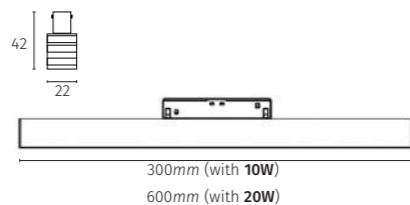

M20D | Magnetic track light | powerLED 10W ~ 20W

DIMENSION (mm)

POWER SUPPLY

48Vdc

LUMEN EFFICACY

>70lm/W (at 3000K)

CRI (Ra)

> 92