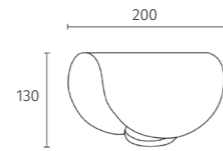

_driver: constant current output, non-dimmable
_housing: Aluminium powder painting
_glass: Tempered glass. T = 3mm

50214 | Wall light | powerLED 2x3W

DIMENSION (mm)

IP65 CE RoHS

POWER SUPPLY
220Vac, 50Hz

LUMINOUS FLUX
280lm (at 3000K)