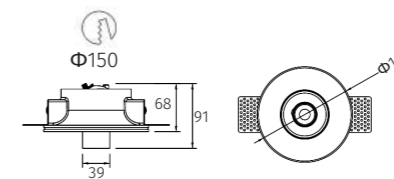

DH07 | Downlight | powerLED 6W ~ 10W

DIMENSION (mm)
Cut out $\Phi 150$

POWER SUPPLY
220Vac, 50Hz

LUMEN EFFICACY
>70lm/W (at 3000K)

CRI (Ra)
> 92

LIFETIME (Ta 25°C)
> 50,000h

Key Information

Finish color	Power	CCT	Beam	LED-Driver
☐ White	☐ 6W	☐ 2700K	☐ 15°	☐ On-off
	☐ 8W	☐ 3000K	☐ 24°	☐ Triac dimming
	☐ 10W	☐ 4000K	☐ 36°	☐ 0-10V dimming
		☐ 5000K		☐ DALI dimming