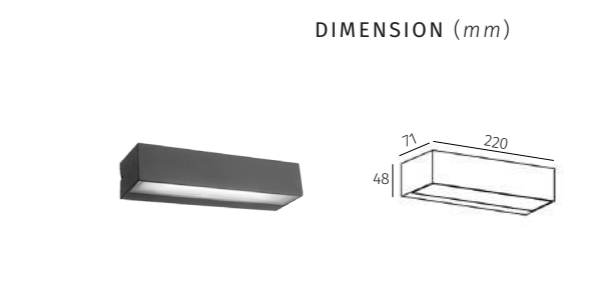

53138 | Wall light | powerLED 2x7W

DIMENSION (mm)
POWER SUPPLY
220Vac, 50Hz
LUMINOUS FLUX
548lm (at 3000K)
CRI (Ra)
> 90
LIFETIME (Ta 25°C)
> 50,000h

Key Information

Finish color	Power	CCT	Beam
☐ White	☐ 2x7W	☐ 3000K	☐ 24°
☐ Black			

_driver: constant current output, non-dimmable
_housing: Aluminium powder painting
_lens: Polymethyl methacrylate (PMMA)