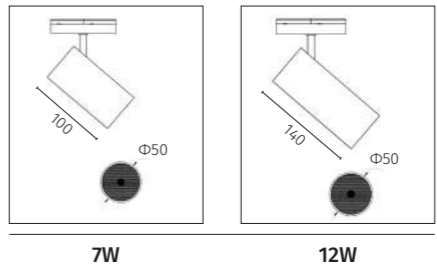

TR6 | Magnetic track light | powerLED 7W ~ 12W

DIMENSION (mm)

POWER SUPPLY
48Vdc

LUMEN EFFICACY
>70lm/W (at 3000K)

CRI (Ra)
> 92

LIFETIME (Ta 25°C)
> 50,000h

Key Information

Finish color	Power	CCT	Beam	LED-Driver
☐ White	☐ 7W	☐ 3000K	☐ 12°	☐ On-off
☐ Black	☐ 12W	☐ 4000K	☐ 24°	☐ 0-10V dimming
		☐ 6000K	☐ 36°	☐ DALI dimming

TM1 | Magnetic track light | powerLED 5W

POWER SUPPLY
48Vdc

LUMEN EFFICACY
>70lm/W (at 3000K)

CRI (Ra)
> 92

LIFETIME (Ta 25°C)
> 50,000h

Key Information

Finish color	Power	CCT	Beam	LED-Driver
☐ White	☐ 5W	☐ 3000K	☐ 12°	☐ On-off
☐ Black		☐ 4000K	☐ 24°	☐ 0-10V dimming
		☐ 6000K	☐ 36°	☐ DALI dimming