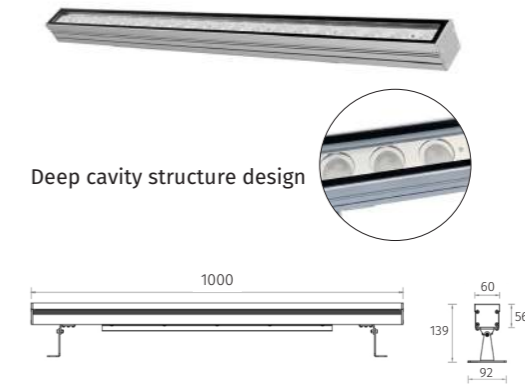

71307 | Wall washer light | powerLED 30W ~ 48W

_unit (mm)

Key Information

Finish color	Power	CCT	Beam
☐ Silver	☐ 30W ☐ 48W	☐ 3000K	☐ 10°x70°

_housing: Aluminium powder painting
_glass: Tempered glass T = 3mm

POWER SUPPLY
24Vdc

LUMEN EFFICACY
>95lm/W (at 3000K)

CRI (Ra)
> 82

LIFETIME (Ta 25°C)
> 50,000h