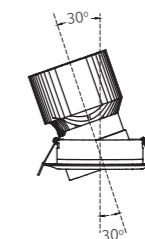

DIMENSION (mm)
Cut out $\Phi 75$

POWER SUPPLY
220Vac, 50Hz

LUMEN EFFICACY
>70lm/W (at 3000K)

CRI (Ra)
> 92

LIFETIME (Ta 25°C)
> 50,000h

Key Information

Finish color	Power	CCT	Beam	LED-Driver
☐ White	☐ 6W	☐ 2700K	☐ 15°	☐ On-off
☐ Black	☐ 8W	☐ 3000K	☐ 24°	☐ Triac dimming
	☐ 10W	☐ 4000K	☐ 36°	☐ 0-10V dimming
	☐ 12W	☐ 5000K	☐ 60°	☐ DALI dimming
	☐ 15W	☐ 2700K-6500K (Tunable White)		
		☐ 3000K-1800K (Dim to warm)