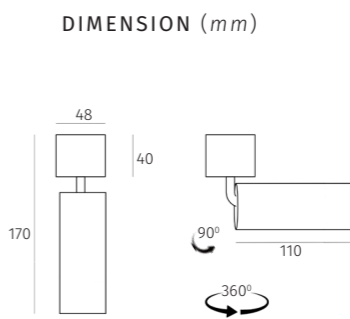

RD45 | Ceiling light | powerLED 8W ~ 15W

REFLECTOR
with finish color

- ☐ White
- ☐ Black
- ☐ Brushed Copper
- ☐ Brushed Silver

POWER SUPPLY
220Vac, 50Hz

LUMEN EFFICACY
>70lm/W (at 3000K)

CRI (Ra)
> 92

LIFETIME (Ta 25°C)
> 50,000h

Key Information

Finish color	Power	CCT	Beam	LED-Driver
☐ White	☐ 8W	☐ 2700K	☐ 15°	☐ On-off
☐ Black	☐ 10W	☐ 3000K	☐ 24°	☐ Triac dimming
☐ Brushed Silver	☐ 12W	☐ 4000K	☐ 36°	☐ 0-10V dimming
☐ Brushed Copper	☐ 15W	☐ 5000K		☐ DALI dimming