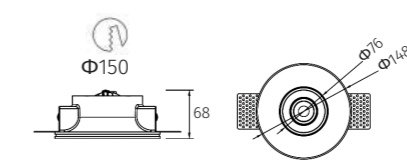

DH06 | Downlight | powerLED 6W ~ 12W

DIMENSION (mm)
Cut out $\Phi 150$

POWER SUPPLY
220Vac, 50Hz

LUMEN EFFICACY
>70lm/W (at 3000K)

CRI (Ra)
> 92

LIFETIME (Ta 25°C)
> 50,000h

Key Information

Finish color	Power	CCT	Beam	LED-Driver
☐ White	☐ 6W ☐ 8W ☐ 10W ☐ 12W	☐ 2700K ☐ 3000K ☐ 4000K ☐ 5000K	☐ 15° ☐ 24° ☐ 36°	☐ On-off ☐ Triac dimming ☐ 0-10V dimming ☐ DALI dimming