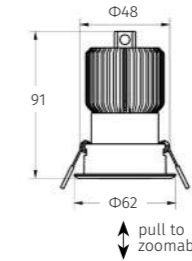

POWER SUPPLY
220Vac, 50Hz

LUMEN EFFICACY
>60lm/W (at 3000K)

CRI (Ra)
> 92

LIFETIME (Ta 25°C)
> 50,000h

Key Information

Finish color	Power	CCT	Beam	LED-Driver
☐ White	☐ 6W	☐ 2700K	☐ 10° ~ 40° zoomable	☐ On-off
☐ Black	☐ 8W	☐ 3000K		☐ Triac dimming
		☐ 4000K		☐ 0-10V dimming
		☐ 5000K		☐ DALI dimming
		☐ 2700K-6500K (Tunable White)		
		☐ 3000K-1800K (Dim to warm)