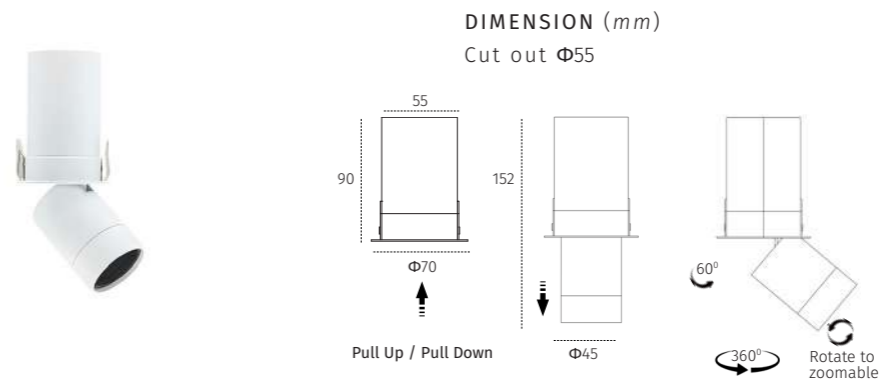

DZ45 | Downlight | powerLED 5W ~ 8W

POWER SUPPLY
220Vac, 50Hz

LUMEN EFFICACY
>60lm/W (at 3000K)

CRI (Ra)
> 95

LIFETIME (Ta 25°C)
> 50,000h

Key Information

Finish color	Power	CCT	Beam	LED-Driver
☐ White	☐ 5W	☐ 2700K	☐ 8° ~ 40° zoomable	☐ On-off
☐ Black	☐ 6W	☐ 3000K		☐ Triac dimming
	☐ 8W	☐ 4000K		☐ 0-10V dimming
		☐ 5000K		☐ DALI dimming