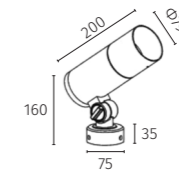

IP65 CE RoHS

POWER SUPPLY
220Vac, 50Hz

LUMEN EFFICACY
>60lm/W (at 3000K)

CRI (Ra)
> 82

LIFETIME (Ta 25°C)
> 50,000h

Key Information

Finish color	Power	CCT	Beam
☐ Black	☐ 15W	☐ 3000K	☐ 15°
			☐ 24°
			☐ 36°
			☐ 60°

_driver: constant current output, non-dimmable

_housing: Aluminium powder painting

_glass: Tempered glass. T = 3mm