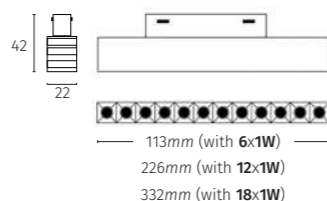

White	S3	L = 1000 mm	1.0M
Black	S3	L = 1500 mm	1.5M

_max. load 600W

ACCESSORIES

M20L | Magnetic track light | powerLED 6W ~ 18W

DIMENSION (mm)

POWER SUPPLY

48Vdc

LUMEN EFFICACY