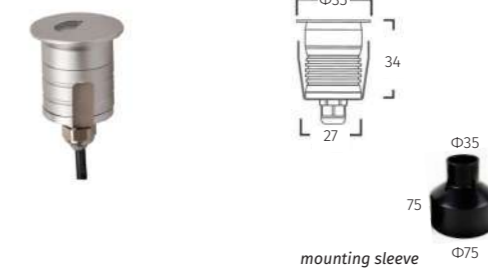

Key Information

Finish color	Power	CCT	Beam
☐ Silver	☐ 1W	☐ 3000K	☐ 1 way

_driver: constant current output, non-dimmable

_finish: Stainless steel SUS 316*

_glass: Tempered glass. T = 3mm)