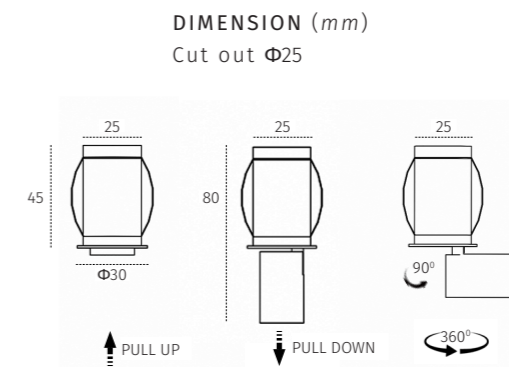

Key Information

Finish color	Power	CCT	Beam	LED-Driver
☐ White	☐ 3W	☐ 2700K	☐ 15°	☐ On-off
☐ Black		☐ 3000K	☐ 24°	☐ Triac dimming
		☐ 4000K	☐ 36°	

CG02 | Ceiling light | powerLED 3W

POWER SUPPLY
24Vdc

LUMEN EFFICACY
>60lm/W (at 3000K)

CRI (Ra)
> 95

LIFETIME (Ta 25°C)
> 50,000h