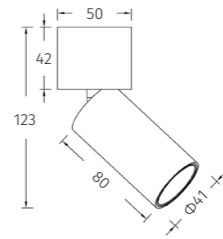

DE30 | Ceiling light | powerLED 5W ~ 8W

DIMENSION (mm)

POWER SUPPLY
220Vac, 50Hz

LUMEN EFFICACY
>70lm/W (at 3000K)

CRI (Ra)
> 92

LIFETIME (Ta 25°C)
> 50,000h

Key Information

Finish color	Power	CCT	Beam	LED-Driver
☐ White	☐ 5W	☐ 2700K	☐ 15°	☐ On-off
☐ Black	☐ 6W	☐ 3000K	☐ 24°	☐ Triac dimming
	☐ 8W	☐ 4000K	☐ 36°	☐ 0-10V dimming
		☐ 5000K		☐ DALI dimming