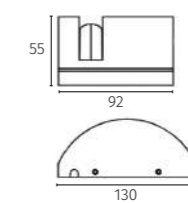

_driver: constant current output, non-dimmable

_housing: Aluminium powder painting

_lens: Polymethyl methacrylate (PMMA)

53170 | Wall light | powerLED 5W

DIMENSION (mm)

IP65 CE RoHS

POWER SUPPLY
220Vac

LUMINOUS FLUX
660lm (at 3000K)