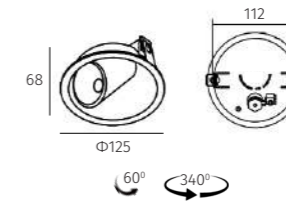

REFLECTOR
with finish color

White - White

White - Black

Gold - Black

DIMENSION (mm)
Cut out Φ 115

POWER SUPPLY
220Vac, 50Hz

LUMEN EFFICACY
>70lm/W (at 3000K)

CRI (Ra)
>92