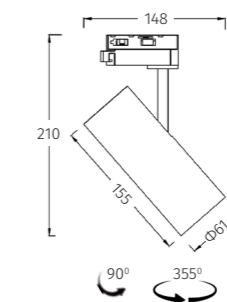

DIMENSION (mm)

POWER SUPPLY
220Vac, 50Hz

LUMEN EFFICACY
>70lm/W (at 3000K)

CRI (Ra)
> 92

LIFETIME (Ta 25°C)
> 50,000h

Key Information

Finish color	Power	CCT	Beam	LED-Driver
☐ White	☐ 8W	☐ 2700K	☐ 15°	☐ On-off
☐ Black	☐ 10W	☐ 3000K	☐ 24°	☐ Triac dimming
	☐ 12W	☐ 4000K	☐ 36°	☐ 0-10V dimming
		☐ 5000K	☐ 60°	☐ DALI dimming