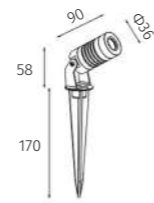

_driver: constant current output, non-dimmable
_housing: Aluminium powder painting
_glass: Tempered glass. T = 3mm

30107 | Spot light | powerLED 3W

DIMENSION (mm)

IP65 CE RoHS

POWER SUPPLY
24VdcLUMINOUS FLUX
130lm (at 3000K)CRI (Ra)
> 82LIFETIME (Ta 25°C)
> 50,000h