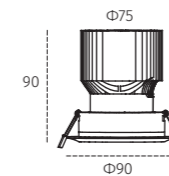

DIMENSION (mm)
Cut out $\Phi 75$

POWER SUPPLY
220Vac, 50Hz

LUMEN EFFICACY
>70lm/W (at 3000K)

CRI (Ra)
> 92

LIFETIME (Ta 25°C)
> 50,000h

Key Information

Finish color	Power	CCT	Beam	LED-Driver
☐ White	☐ 6W	☐ 2700K	☐ 15°	☐ On-off
☐ Black	☐ 8W	☐ 3000K	☐ 24°	☐ Triac dimming
	☐ 10W	☐ 4000K	☐ 36°	☐ 0-10V dimming
	☐ 12W	☐ 5000K	☐ 60°	☐ DALI dimming
	☐ 15W	☐ 2700K-6500K (Tunable White)		
		☐ 3000K-1800K (Dim to warm)