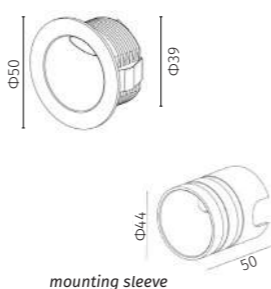

_driver: constant current output, non-dimmable

_housing: Aluminium powder painting

_lens: Polymethyl methacrylate (PMMA)

53365 | Step light | powerLED 3W

DIMENSION (mm)
Cut out Φ 40

IP65 CE RoHS

POWER SUPPLY
24Vdc