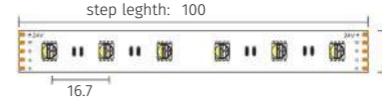

DIMENSION (mm)
maximum length with 5000mm

IP rating