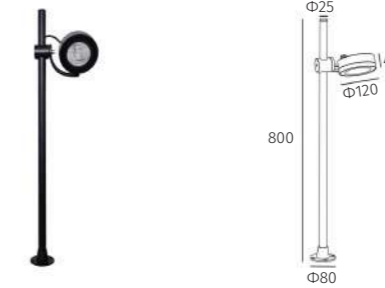

DIMENSION (mm)