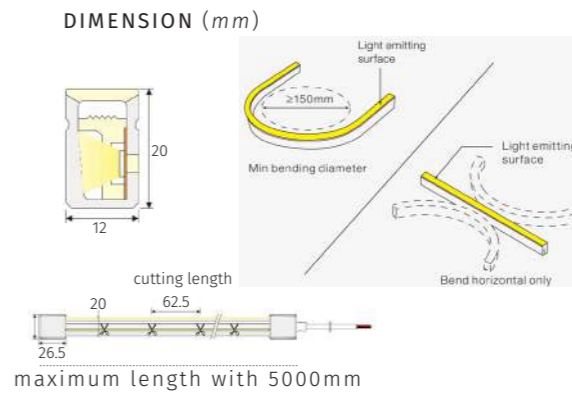

NES1220 | LED Neon - Side bend | powerLED 10W/m ~ 15W/m **RGB** [3 in 1]

POWER SUPPLY
24Vdc

LUMEN EFFICACY
>50lm/W (at 3000K)

LIFETIME (Ta 25°C)
> 50,000h

Key Information

Power	CCT	Beam	Control gear	Accessory
☐ 10W/m	☐ RGB	☐ 120°	☐ DMX	☐ MC-1220 (SURFACE MOUNT) MOUNTING CLIP
☐ 15W/m			☐ WIFI + RF	☐ AP-1220 (SURFACE MOUNT) ALU-PROFILE