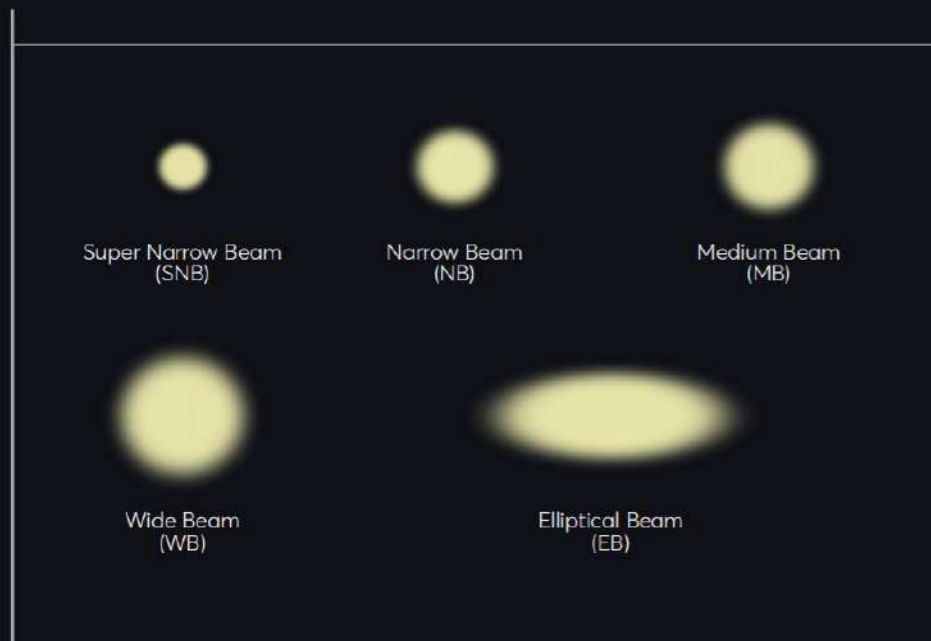

Lens/Reflector Angle