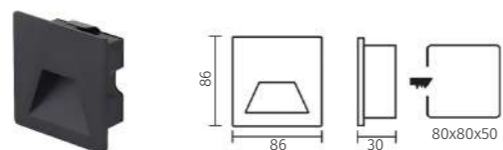

52303 | Step light | powerLED 3W

IP65 CE RoHS

POWER SUPPLY
220Vac, 50Hz

LUMINOUS FLUX
270lm (at 3000K)

CRI (Ra)
> 82

LIFETIME (Ta 25°C)
> 50,000h

Key Information

Finish color	Power	CCT	Beam
☐ White	☐ 3W	☐ 3000K	☐ 90°
☐ Black			

_driver: constant current output, non-dimmable
_housing: Aluminium powder painting
_lens: Polymethyl methacrylate (PMMA)