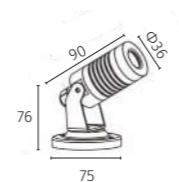

_driver: constant current output, non-dimmable

_housing: Aluminium powder painting

_glass: Tempered glass. T = 3mm

30108 | Spot light | powerLED 3W

DIMENSION (mm)

IP65 CE RoHS

POWER SUPPLY
220Vac, 50HzLUMINOUS FLUX
130lm (at 3000K)CRI (Ra)
> 82LIFETIME (Ta 25°C)
> 50,000h