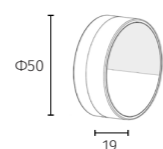

IP65 CE RoHS

POWER SUPPLY
24Vdc

LUMINOUS FLUX
45lm (at 3000K)

CRI (Ra)
> 82

LIFETIME (Ta 25°C)
> 50,000h

Key Information

Finish color	Power	CCT	Beam
☐ White	☐ 2W	☐ 3000K	☐ 120°
☐ Black			

_driver: constant current output, non-dimmable

_housing: Aluminium powder painting

_lens: Polymethyl methacrylate (PMMA)