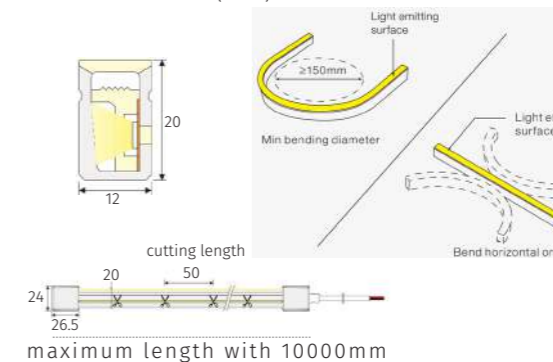

DIMENSION (mm)

POWER SUPPLY
24Vdc

LUMEN EFFICACY
>50lm/W (at 3000K)

CRI (Ra)
> 92

LIFETIME (Ta 25°C)
> 50,000h

Key Information

Power	CCT	Beam	LED-Driver	Accessory
☐ 5W/m	☐ 2700K	☐ 120°	☐ On-off	☐ MC-1220 (SURFACE MOUNT) MOUNTING CLIP
☐ 10W/m	☐ 3000K		☐ Triac dimming ☐ 0-10V dimming ☐ DALI dimming	☐ AP-1220 (SURFACE MOUNT) ALU-PROFILE
☐ 15W/m	☐ 4000K