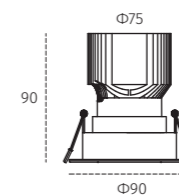

DIMENSION (mm)
Cut out $\Phi 75$

POWER SUPPLY
220Vac, 50Hz

LUMEN EFFICACY
>70lm/W (at 3000K)

CRI (Ra)
> 92

LIFETIME (Ta 25°C)
> 50,000h

Key Information

Finish color	Power	CCT	Beam	LED-Driver
☐ White	☐ 6W	☐ 2700K	☐ 15°	☐ On-off
☐ Black	☐ 8W	☐ 3000K	☐ 24°	☐ Triac dimming
	☐ 10W	☐ 4000K	☐ 36°	☐ 0-10V dimming
	☐ 12W	☐ 5000K	☐ 60°	☐ DALI dimming
	☐ 15W	☐ 2700K-6500K (Tunable White)		
		☐ 3000K-1800K (Dim to warm)