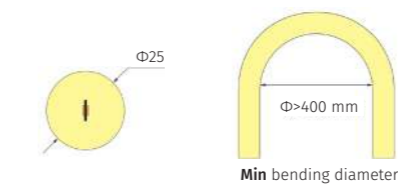

NS360 | LED Neon - 360 degree | powerLED 5W/m ~ 10W/m

DIMENSION (mm)

maximum length with 5000mm

POWER SUPPLY
24Vdc

LUMEN EFFICACY
>50lm/W (at 3000K)

CRI (Ra)
 > 92

LIFETIME (Ta 25°C)
> 50,000h

Key Information