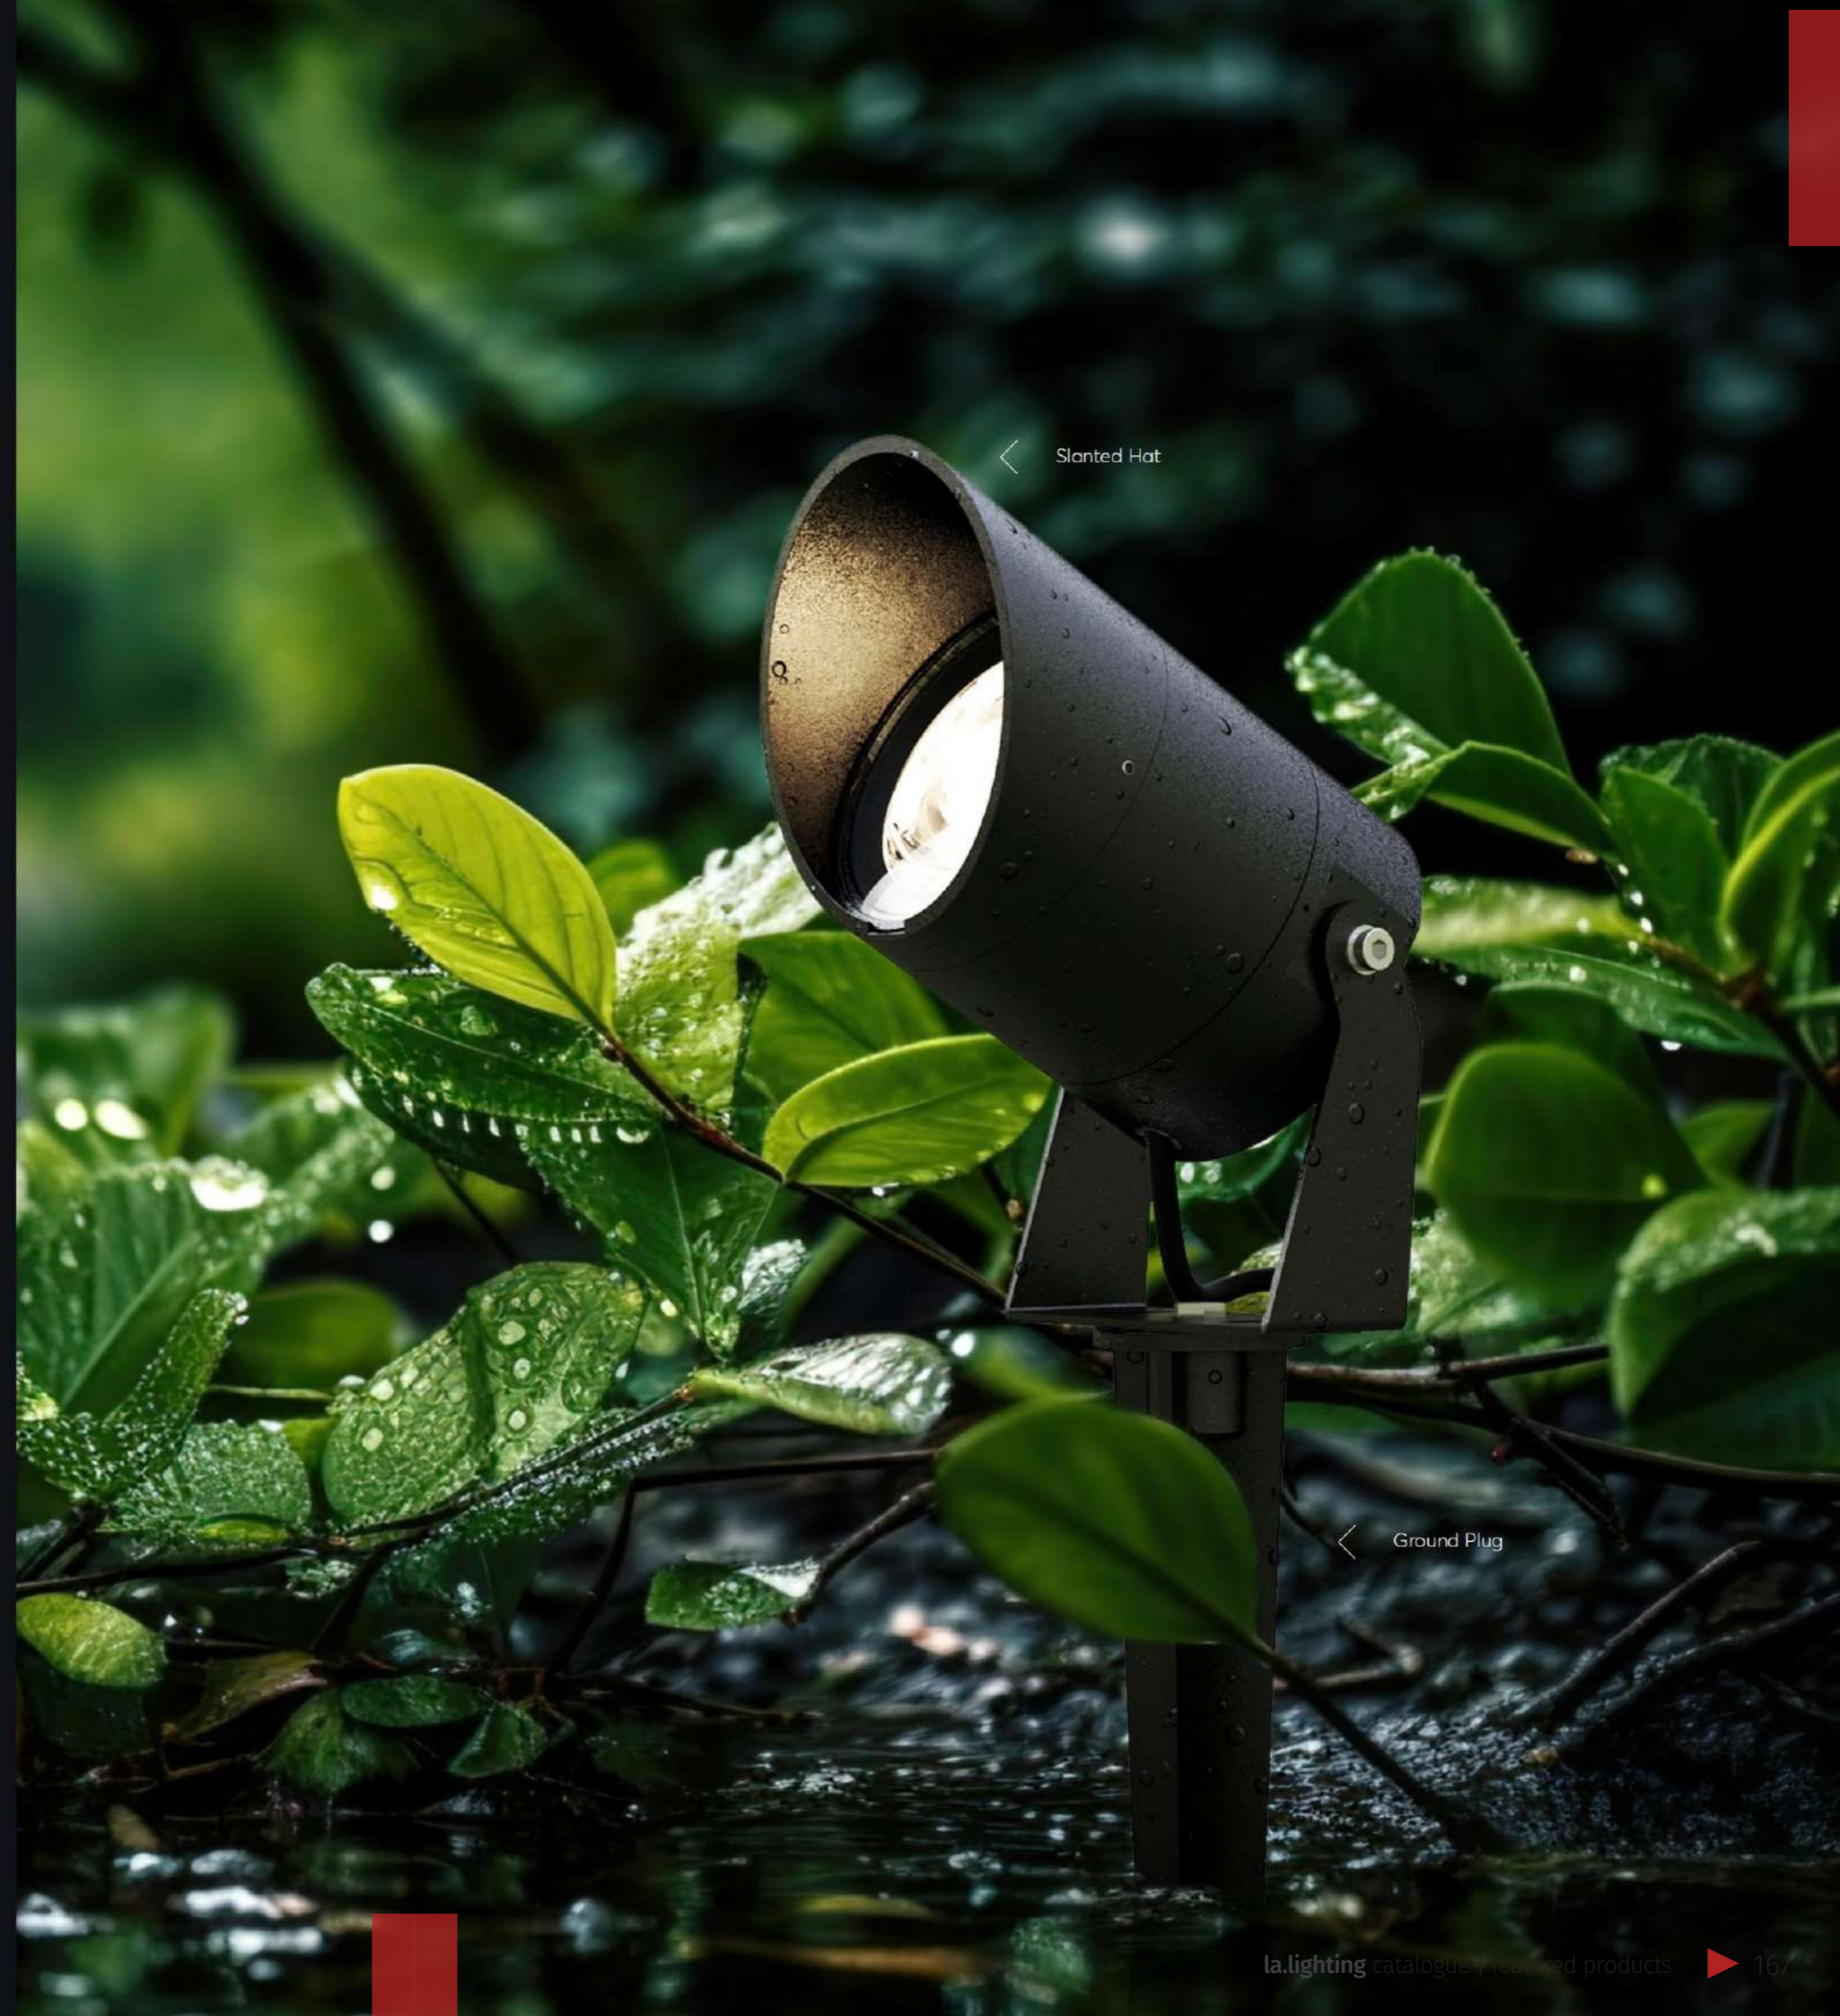

spotlight

Elliptical(Asymmetric) Diffusers Angle(FWHM)

Lens/Reflector Angle

31147 | Spot light | powerLED 6W

IP66 **CE** **RoHS**

POWER SUPPLY
220Vac, 50Hz

LUMINOUS FLUX
360lm (at 3000K)

CRI (Ra)
 > 82