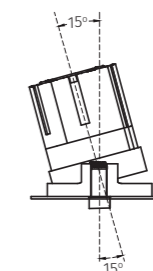

DIMENSION (mm)
Cut out $\Phi 75$