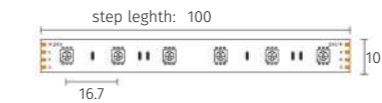

DIMENSION (mm)
maximum length with 5000mm

IP rating