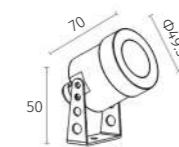

IP68 CE RoHS

DIMENSION (mm)

POWER SUPPLY
24Vdc

LUMINOUS FLUX
90lm (at 3000K)

CRI (Ra)
> 82

LIFETIME (Ta 25°C)
> 50,000h

Key Information

Finish color	Power	CCT	Beam
☐ Silver	☐ 3W	☐ 3000K	☐ 3° ☐ 40°

_driver: constant current output, non-dimmable
_finish: Stainless steel SUS 316°
_glass: Tempered glass T = 6mm