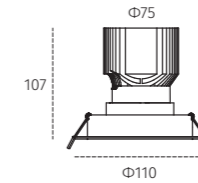

DIMENSION (mm)
Cut out $\Phi 95-100$

POWER SUPPLY
220Vac, 50Hz

LUMEN EFFICACY
>70lm/W (at 3000K)

CRI (Ra)
> 92

LIFETIME (Ta 25°C)
> 50,000h

Key Information

Finish color	Power	CCT	Beam	LED-Driver
☐ White	☐ 6W	☐ 2700K	☐ 15°	☐ On-off
☐ Black	☐ 8W	☐ 3000K	☐ 24°	☐ Triac dimming
	☐ 10W	☐ 4000K	☐ 36°	☐ 0-10V dimming
	☐ 12W	☐ 5000K	☐ 60°	☐ DALI dimming
	☐ 15W	☐ 2700K-6500K (Tunable White)		
		☐ 3000K-1800K (Dim to warm)