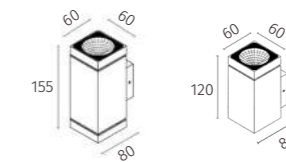

_driver: constant current output, non-dimmable

_housing: Aluminium powder painting

_glass: Tempered glass. T = 3mm

50232 | Wall light | powerLED 2x6.5W ~ 7W

DIMENSION (mm)

IP65 CE RoHS

POWER SUPPLY
220Vac, 50Hz