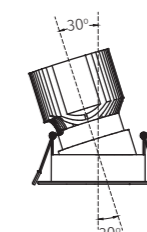

DIMENSION (mm)
Cut out $\Phi 75$