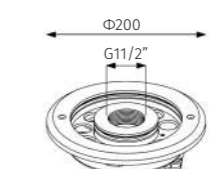

POWER SUPPLY
24Vdc

LUMINOUS FLUX
990lm (at 3000K)

LIFETIME (Ta 25°C)
> 50,000h

Key Information

Finish color	Power	CCT	Beam
☐ Silver	☐ 12x3.5W	☐ RGBW (4 in 1)	☐ 10° ☐ 20°

_driver: constant current output, non-dimmable
_finish: Stainless steel SUS 316*
_glass: Tempered glass T = 8mm