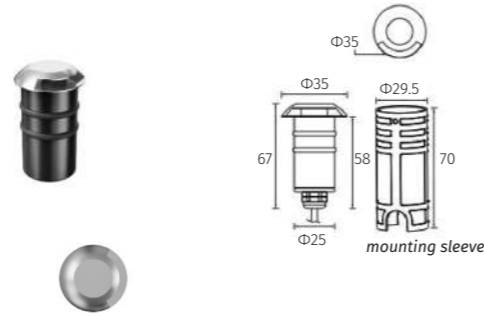

_driver: constant current output, non-dimmable

_finish: Stainless steel SUS 316*

_glass: Tempered glass T = 3mm

11303 | Inground light | powerLED 2W

IP67 CE RoHS

DIMENSION (mm)

POWER SUPPLY
24Vdc

LUMINOUS FLUX
70lm (at 3000K)