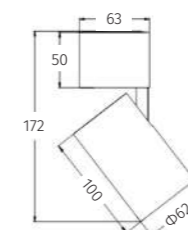

DIMENSION (mm)