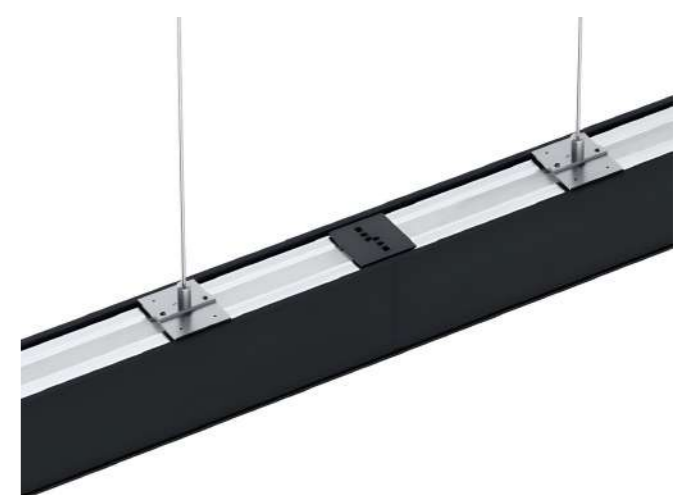

Office lighting
Light and shadow art
lighting up the excitement of light

SmartLink Series

.....