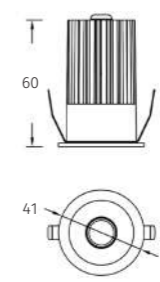

POWER SUPPLY
220Vac, 50Hz

LUMEN EFFICACY
>60lm/W (at 3000K)

CRI (Ra)
> 92

LIFETIME (Ta 25°C)
> 50,000h

Key Information

Finish color	Power	CCT	Beam	LED-Driver
☐ White	☐ 3W	☐ 2700K	☐ 24°	☐ On-off
☐ Black		☐ 3000K		☐ Triac dimming
		☐ 4000K