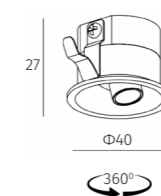

POWER SUPPLY
220Vac, 50Hz

LUMEN EFFICACY
>60lm/W (at 3000K)

CRI (Ra)
> 92 (R9 > 85)

LIFETIME (Ta 25°C)
> 50,000h

Key Information

Finish color	Power	CCT	Beam	LED-Driver
☐ White	☐ 3W	☐ 2700K	☐ 15°	☐ On-off
☐ Black		☐ 3000K	☐ 24°	☐ Triac dimming
		☐ 4000K	☐ 36°