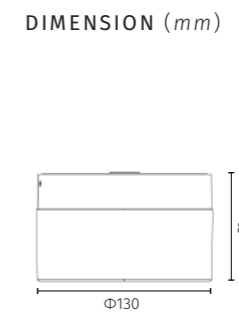

GLASS-CLEAR

WAVE

RESEAU

58386 | Wall light | powerLED 6W

Accessory
with finish color

- Wht** White
- Blk** Black
- Brz** Bronze

POWER SUPPLY
220Vac, 50Hz

LUMINOUS FLUX
>400lm