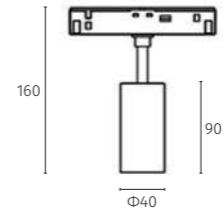

DIMENSION (mm)