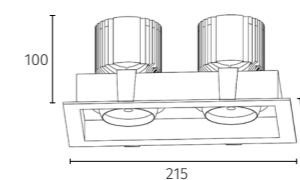

TD6 | Downlight | powerLED 2x8W ~ 2x15W

DIMENSION (mm)
Cut out 100x195

POWER SUPPLY
220Vac, 50Hz

LUMEN EFFICACY
>70lm/W (at 3000K)

CRI (Ra)
> 92

LIFETIME (Ta 25°C)
> 50,000h

Key Information

Finish color	Power	CCT	Beam	LED-Driver
☐ White	☐ 2x8W	☐ 2700K	☐ 15°	☐ On-off
☐ Black	☐ 2x10W	☐ 3000K	☐ 24°	☐ Triac dimming
	☐ 2x12W	☐ 4000K	☐ 36°	☐ 0-10V dimming
	☐ 2x15W	☐ 5000K	☐ 60°	☐ DALI dimming