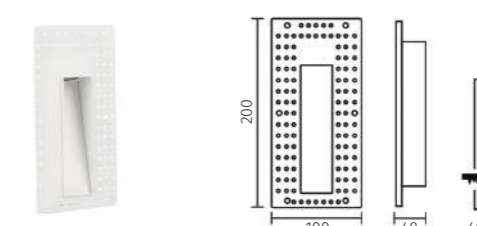

52309 | Step light | powerLED 3W

IP20 CE RoHS

POWER SUPPLY
220Vac, 50Hz

LUMINOUS FLUX
270lm (at 3000K)

CRI (Ra)
> 90

LIFETIME (Ta 25°C)
> 50,000h

Key Information

Finish color	Power	CCT	Beam
☐ White	☐ 3W	☐ 3000K	☐ 40°
☐ Black			

_driver: constant current output, non-dimmable
_housing: Aluminium powder painting
_lens: Polymethyl methacrylate (PMMA)