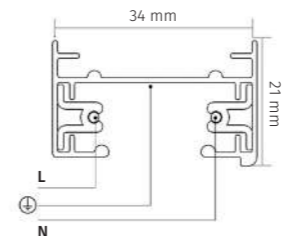

track system configuration

T2CS | Track rails | Two wired - Surface Mounted

_oder code

☐ White	T2CS	L = 1000 mm	1.0M
☒ Black	T2CS	L = 1500 mm	1.5M

T2CR | Track rails | Two wired - Recessed