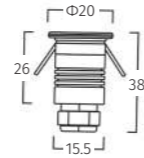

DIMENSION (mm)

IP67 CE RoHS

POWER SUPPLY
24Vdc

LUMINOUS FLUX
95lm (at 3000K)

CRI (Ra)
> 82

LIFETIME (Ta 25°C)
> 50,000h

Key Information

Finish color	Power	CCT	Beam
☐ Silver	☐ 1W	☐ 3000K	☐ 120°

_driver: constant current output, non-dimmable

_finish: Stainless steel SUS 316*

_glass: Tempered glass T = 3mm