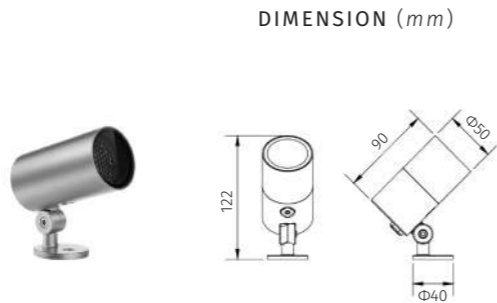

_driver: constant current output, non-dimmable
_housing: Aluminium powder painting
_glass: Tempered glass. T = 3mm

31146 | Spot light | powerLED 10W

IP66 **CE** **RoHS**

POWER SUPPLY
220Vac, 50Hz

LUMINOUS FLUX
600lm (at 3000K)