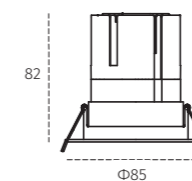

DIMENSION (mm)
Cut out $\Phi 75$