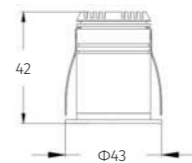

POWER SUPPLY
220Vac, 50Hz

LUMEN EFFICACY
>60lm/W (at 3000K)

CRI (Ra)
> 82

LIFETIME (Ta 25°C)
> 50,000h

Key Information

Finish color	Power	CCT	Beam	LED-Driver
☐ White	☐ 3W	☐ 2700K	☐ 15°	☐ On-off
☐ Black		☐ 3000K		☐ Triac dimming
		☐ 4000K