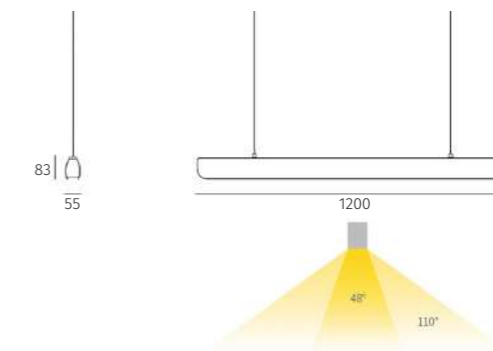

Office lighting
Light and shadow art
lighting up the excitement of light

SmartLink Series

.....

HPL1 | Pendant light | powerLED 48W

DIMENSION (mm)

POWER SUPPLY

220Vac, 50Hz

LUMEN EFFICACY