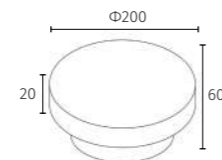

_driver: constant current output, non-dimmable

_housing: Aluminium powder painting

_glass: Tempered glass. T = 3mm

50167 | Wall light | powerLED 10W

DIMENSION (mm)

IP65 CE RoHS

POWER SUPPLY
220Vac, 50Hz

LUMINOUS FLUX
400lm (at 3000K)