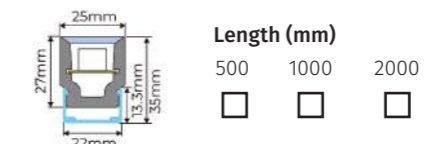

Length (mm)

500	1000	2000
☐	☐	☐

POWER SUPPLY
24Vdc

LUMEN EFFICACY
>60lm/W (at 3000K)

CRI (Ra)
> 80

LIFETIME (Ta 25°C)
> 50,000h

Key Information

Power	CCT	Beam	LED-Driver	Accessory
☐ 24W/m	☐ 2700K ☐ 3000K ☐ 4000K	☐ 20°x55°	☐ On-off ☐ Triac dimming ☐ 0-10V dimming ☐ DALI dimming	☐ MC-2527 <i>(SURFACE MOUNT)</i> MOUNTING CLIP ☐ AF-2527 <i>(CURVED STAINLESS)</i> FLEXIBLE ALU-PROFILE