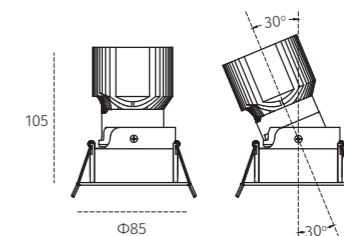

LD4 | Downlight | powerLED 6W ~ 15W

REFLECTOR
with finish color

White

Black

Honeycomb lens

DIMENSION (mm)
Cut out $\Phi 75$

POWER SUPPLY
220Vac, 50Hz

LUMEN EFFICACY
>70lm/W (at 3000K)