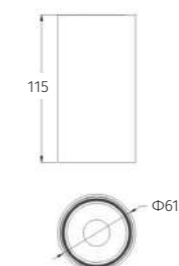

DIMENSION (mm)

POWER SUPPLY
220Vac, 50Hz

LUMEN EFFICACY
>70lm/W (at 3000K)

CRI (Ra)
> 92

LIFETIME (Ta 25°C)
> 50,000h

Key Information

Finish color	Power	CCT	Beam	LED-Driver
☐ White	☐ 6W	☐ 2700K	☐ 15°	☐ On-off
☐ Black	☐ 8W	☐ 3000K	☐ 24°	☐ Triac dimming
	☐ 10W	☐ 4000K	☐ 36°	☐ 0-10V dimming
		☐ 5000K	☐ 60°	☐ DALI dimming