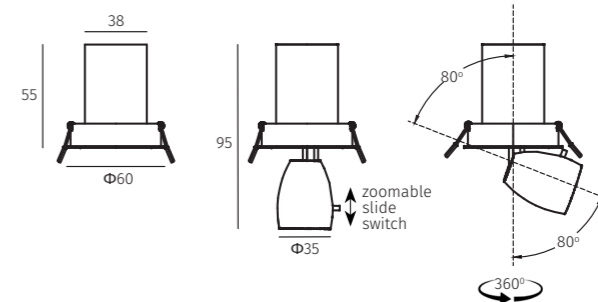

DN03 | Downlight | powerLED 3W

DIMENSION (mm)
Cut out $\Phi 50$

POWER SUPPLY
220Vac, 50Hz

LUMEN EFFICACY
>60lm/W (at 3000K)

CRI (Ra)
> 92

LIFETIME (Ta 25°C)
> 50,000h

Key Information

Finish color	Power	CCT	Beam	LED-Driver
☐ White	☐ 3W	☐ 2700K	☐ 9° ~ 50° zoomable	☐ On-off
☐ Black		☐ 3000K		☐ Triac dimming
		☐ 4000K