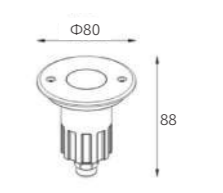

IP68 CE RoHS

DIMENSION (mm)

POWER SUPPLY
24Vdc

LUMEN EFFICACY
90lm/W (at 3000K)

CRI (Ra)
> 82

LIFETIME (Ta 25°C)
> 50,000h

Key Information

Finish color	Power	CCT	Beam
☐ Silver	☐ 5x1W	☐ 3000K	☐ 23°

_driver: constant current output, non-dimmable
_finish: Stainless steel SUS 316*
_glass: Tempered glass T = 8mm