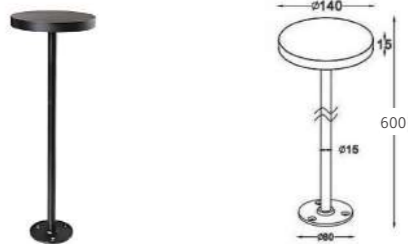

_driver: constant current output, non-dimmable

_housing: Constructed with 6063 aluminum

_diffuser: Tempered Glass

20300 | Bollard light | powerLED 6.5W

IP65 CE RoHS

DIMENSION (mm)

POWER SUPPLY
24Vdc

LUMINOUS FLUX
380lm (at 3000K)