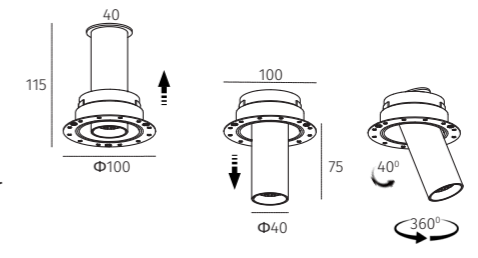

POWER SUPPLY
220Vac, 50Hz

LUMEN EFFICACY
>70lm/W (at 3000K)

CRI (Ra)
> 92

LIFETIME (Ta 25°C)
> 50,000h

Key Information

Finish color	Power	CCT	Beam	LED-Driver
☐ White	☐ 6W	☐ 2700K	☐ 15°	☐ On-off
☐ Black	☐ 8W	☐ 3000K	☐ 24°	☐ Triac dimming
☐ Brushed Silver	☐ 10W	☐ 4000K	☐ 36°	☐ 0-10V dimming
☐ Light Bronze		☐ 5000K		☐ DALI dimming