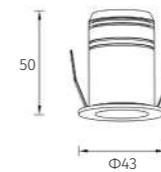

cabinet

DE35 | Downlight | powerLED 3W

DIMENSION (mm)
Cut out Φ 35

POWER SUPPLY
220Vac, 50Hz

LUMEN EFFICACY
>60lm/W (at 3000K)

CRI (Ra)
> 82

LIFETIME (Ta 25°C)
> 50,000h

Key Information