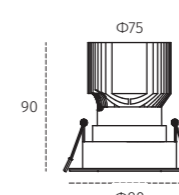

DIMENSION (mm)
Cut out $\Phi 75$