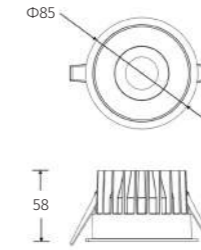

DIMENSION (mm)
Cut out $\Phi 75$

POWER SUPPLY
220Vac, 50Hz

LUMEN EFFICACY
>70lm/W (at 3000K)

CRI (Ra)
> 92

LIFETIME (Ta 25°C)
> 50,000h

Key Information

Finish color	Power	CCT	Beam	LED-Driver
☐ White	☐ 8W	☐ 2700K	☐ 15°	☐ On-off
☐ Black	☐ 10W	☐ 3000K	☐ 24°	☐ Triac dimming
		☐ 4000K	☐ 36°	☐ 0-10V dimming
		☐ 5000K	☐ 60°	☐ DALI dimming