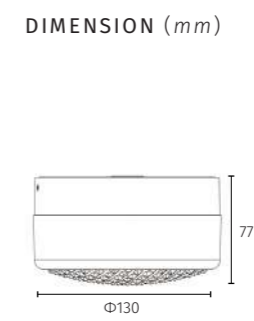

58386 | Wall light | powerLED 6W

Accessory
with finish color

- ☐ **Wht** White
- ☐ **Blk** Black
- ☐ **Brz** Bronze

POWER SUPPLY
220Vac, 50Hz

LUMINOUS FLUX
>400lm

CRI (Ra)
>90

LIFETIME (Ta 25°C)
> 50,000h

Key Information

Glass shape -color	Accessory	Power	CCT	Beam
☐ Wave - Clear	☐ White ☐ Black ☐ Bronze	☐ 6W	2700K 3000K 4000K CCT Switch for the lighting	☐ 120°

_driver: on board (phase-cut dimming)
_housing: Aluminium powder painting

58388 | Wall light | powerLED 6W

Accessory
with finish color

- ☐ **Wht** White
- ☐ **Blk** Black
- ☐ **Brz** Bronze

POWER SUPPLY
220Vac, 50Hz

LUMINOUS FLUX
>400lm

CRI (Ra)
>90

LIFETIME (Ta 25°C)
> 50,000h

Key Information

Glass shape -color	Accessory	Power	CCT	Beam
☐ Reseau - Clear	☐ White ☐ Black ☐ Bronze	☐ 6W	2700K 3000K 4000K CCT Switch for the lighting	☐ 120°

_driver: on board (phase-cut dimming)
_housing: Aluminium powder painting