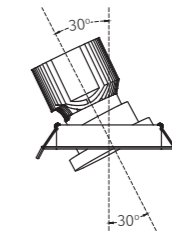

DIMENSION (mm)
Cut out $\Phi 95-100$

POWER SUPPLY
220Vac, 50Hz

LUMEN EFFICACY
>70lm/W (at 3000K)

CRI (Ra)
> 92

LIFETIME (Ta 25°C)
> 50,000h

Key Information

Finish color	Power	CCT	Beam	LED-Driver
☐ White	☐ 6W	☐ 2700K	☐ 15°	☐ On-off
☐ Black	☐ 8W	☐ 3000K	☐ 24°	☐ Triac dimming
	☐ 10W	☐ 4000K	☐ 36°	☐ 0-10V dimming
	☐ 12W	☐ 5000K	☐ 60°	☐ DALI dimming
	☐ 15W	☐ 2700K-6500K (Tunable White)		
		☐ 3000K-1800K (Dim to warm)