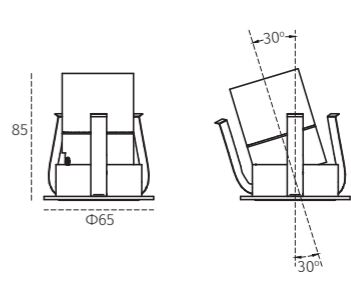

REFLECTOR
with finish color

- ☐ W_White
- ☐ W_Black Mirror
- ☐ B_Black Mirror

DIMENSION (mm)
Cut out Φ 55-60

POWER SUPPLY
220Vac, 50Hz

LUMEN EFFICACY
>60lm/W (at 3000K)

CRI (Ra)
> 92

LIFETIME (Ta 25°C)
> 50,000h

Key Information

Finish color	Power	CCT	Beam	LED-Driver
☐ White	☐ 6W	☐ 2700K	☐ 15°	☐ On-off
☐ Black	☐ 8W	☐ 3000K	☐ 24°	☐ Triac dimming
		☐ 4000K	☐ 36°	☐ 0-10V dimming
		☐ 5000K		☐ DALI dimming