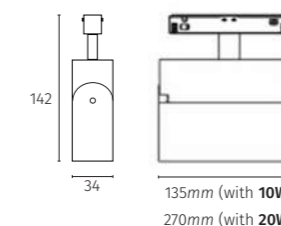

DIMENSION (mm)

POWER SUPPLY

48Vdc

LUMEN EFFICACY

>70lm/W (at 3000K)

CRI (Ra)

> 92

LIFETIME (Ta 25°C)

> 50,000h

Key Information

Finish color	Power	CCT	Beam	LED-Driver
☐ White	☐ 10W	☐ 3000K	☐ 15°	☐ On-off
☐ Black	☐ 20W	☐ 4000K	☐ 30°	☐ 0-10V dimming
		☐ 6000K	☐ 45°	☐ DALI dimming
		☐ 2700K~6500K (Tunable White)