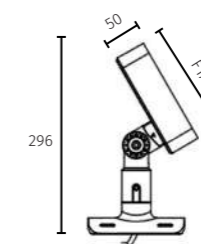

_driver: constant current output, non-dimmable
_housing: Aluminium powder painting
_glass: Tempered glass. T = 4mm

30170 | Spot light | powerLED 2x12W

IP66 CE RoHS

DIMENSION (mm)

POWER SUPPLY
220Vac, 50Hz