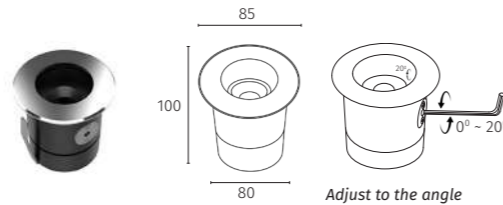

_driver: constant current output, non-dimmable

_finish: Stainless steel SUS 316*

_glass: Tempered glass T = 8mm

10185 | Inground light | powerLED 8W

IP67 CE RoHS

DIMENSION (mm)

POWER SUPPLY
24Vdc

LUMINOUS FLUX
650lm (at 3000K)