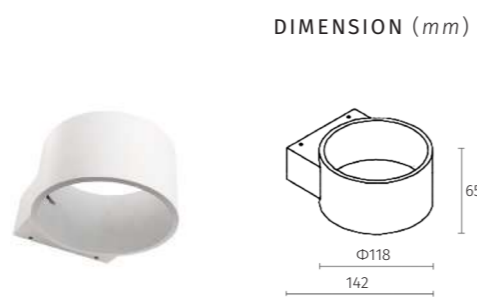

50264 | Wall light | powerLED 3W

DIMENSION (mm)
POWER SUPPLY
220Vac, 50Hz
LUMINOUS FLUX
165lm (at 3000K)
CRI (Ra)
> 82
LIFETIME (Ta 25°C)
> 50,000h

Key Information

Finish color	Power	CCT	Beam
☐ White	☐ 3W	☐ 3000K	☐ 120°
☐ Black			

_driver: constant current output, non-dimmable
_housing: Aluminium powder painting
_lens: Polymethyl methacrylate (PMMA)