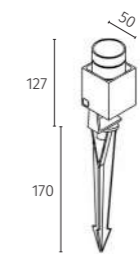

_driver: constant current output, non-dimmable

_housing: Aluminium powder painting

_glass: Tempered glass. T = 3mm

30254 | Spot light | powerLED 5W

DIMENSION (mm)

IP65 CE RoHS

POWER SUPPLY
24VdcLUMINOUS FLUX
490lm (at 3000K)CRI (Ra)
> 82LIFETIME (Ta 25°C)
> 50,000h