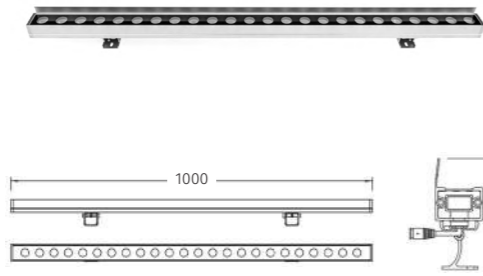

70108 | Wall washer light | powerLED 24W

_unit (mm)

Key Information

Finish color	Power	CCT	Beam
☐ Grey	☐ 24W	☐ 3000K	☐ 20°x40°

_housing: Aluminium powder painting
_glass: Tempered glass T = 3mm

POWER SUPPLY
24Vdc

LUMEN EFFICACY
>100lm/W (at 3000K)

CRI (Ra)
> 82

LIFETIME (Ta 25°C)
> 50,000h