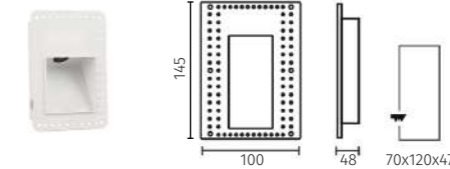

Key Information

Finish color	Power	CCT	Beam
☐ White	☐ 3W	☐ 3000K	☐ 90°
☐ Black			

_driver: constant current output, non-dimmable

_housing: Aluminium powder painting

_lens: Polymethyl methacrylate (PMMA)

10301 | Step light | powerLED 1W

IP67 CE RoHS

DIMENSION (mm)

POWER SUPPLY
24Vdc

LUMINOUS FLUX
95lm (at 3000K)

CRI (Ra)
> 82

LIFETIME (Ta 25°C)
> 50,000h