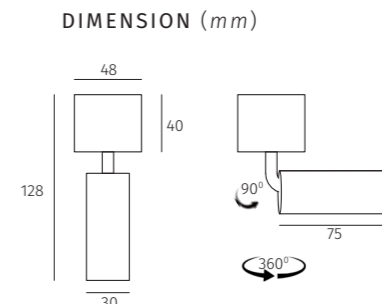

RD35 | Ceiling light | powerLED 5W ~ 7W

REFLECTOR
with finish color

- ☐ White
- ☐ Black
- ☐ Brushed Copper
- ☐ Brushed Silver

POWER SUPPLY
220Vac, 50Hz

LUMEN EFFICACY
>70lm/W (at 3000K)

CRI (Ra)
>92

LIFETIME (Ta 25°C)
> 50,000h

Key Information

Finish color	Power	CCT	Beam	LED-Driver
☐ White	☐ 5W	☐ 2700K	☐ 15°	☐ On-off
☐ Black	☐ 7W	☐ 3000K	☐ 24°	☐ Triac dimming
☐ Brushed Silver		☐ 4000K	☐ 36°	☐ 0-10V dimming
☐ Brushed Copper		☐ 5000K		☐ DALI dimming