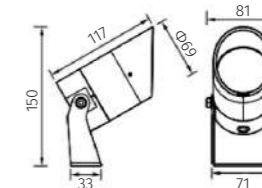

IP65 CE RoHS

POWER SUPPLY
24Vdc

LUMINOUS FLUX
900lm (at 3000K)

CRI (Ra)
> 82

LIFETIME (Ta 25°C)
> 50,000h

Key Information

Finish color	Power	CCT	Beam
☐ Black	☐ 10W	☐ 3000K	☐ 15° ☐ 24° ☐ 36°

_driver: constant current output, non-dimmable
_housing: Aluminium powder painting
_glass: Tempered glass. T = 4mm