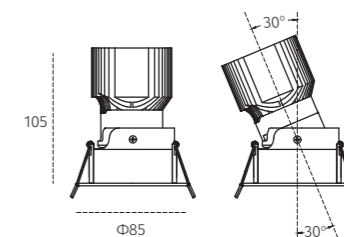

White

Black

Honeycomb lens

DIMENSION (mm)
Cut out $\Phi 75$

POWER SUPPLY
220Vac, 50Hz

LUMEN EFFICACY
>70lm/W (at 3000K)

CRI (Ra)
98 (R9>94)

LIFETIME (Ta 25°C)
> 50,000h