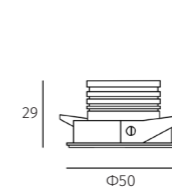

POWER SUPPLY
220Vac, 50Hz

LUMEN EFFICACY
>60lm/W (at 3000K)

CRI (Ra)
> 82

LIFETIME (Ta 25°C)
> 50,000h

Key Information

Finish color	Power	CCT	Beam	LED-Driver
☐ White	☐ 3W	☐ 2700K	☐ 15°	☐ On-off
☐ Black		☐ 3000K		☐ Triac dimming
		☐ 4000K