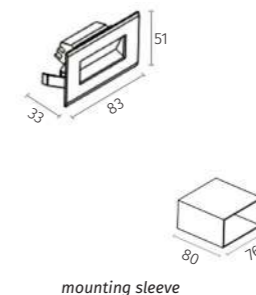

DIMENSION (mm)