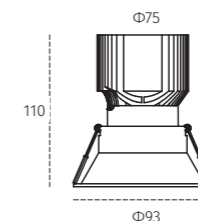

DIMENSION (mm)
Cut out $\Phi 85$