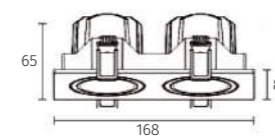

POWER SUPPLY
220Vac, 50Hz

LUMEN EFFICACY
>70lm/W (at 3000K)

CRI (Ra)
> 92

LIFETIME (Ta 25°C)
> 50,000h

Key Information

Finish color	Power	CCT	Beam	LED-Driver
☐ White	☐ 2x8W	☐ 2700K	☐ 36°	☐ On-off
☐ Black	☐ 2x10W	☐ 3000K		☐ Triac dimming
	☐ 2x12W	☐ 4000K		☐ 0-10V dimming
		☐ 5000K		☐ DALI dimming