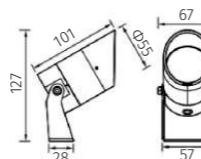

_driver: constant current output, non-dimmable
_housing: Aluminium powder painting
_glass: Tempered glass. T = 4mm

30801 | Spot light | powerLED 6W

DIMENSION (mm)

IP65 CE RoHS

POWER SUPPLY
24Vdc

LUMINOUS FLUX
454lm (at 3000K)