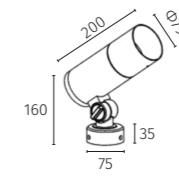

IP65 CE RoHS

POWER SUPPLY
220Vac, 50Hz

LUMEN EFFICACY
>60lm/W (at 3000K)

CRI (Ra)
> 82

LIFETIME (Ta 25°C)
> 50,000h

Finish color	Power	CCT	Beam
☐ Black	☐ 20W	☐ 3000K	☐ 15°
			☐ 24°
			☐ 36°
			☐ 60°

_driver: constant current output, non-dimmable

_housing: Aluminium powder painting

_glass: Tempered glass. T = 4mm