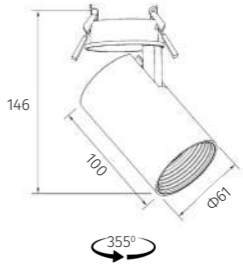

DIMENSION (mm)
Cut out $\Phi 55$