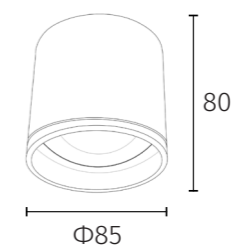

MZY15 | Ceiling light | powerLED 8W

DIMENSION (mm)

POWER SUPPLY
220Vac, 50Hz

LUMEN EFFICACY
>70lm/W (at 3000K)

CRI (Ra)
> 92

LIFETIME (Ta 25°C)
> 50,000h

Key Information

Finish color	Power	CCT	Beam	LED-Driver
☐ White	☐ 8W	☐ 2700K	☐ 15°	☐ On-off
☐ Black		☐ 3000K	☐ 24°	☐ Triac dimming
		☐ 4000K	☐ 36°	☐ 0-10V dimming
		☐ 5000K		☐ DALI dimming