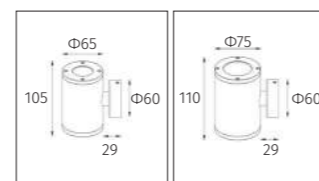

wall light

50101 | Wall light | powerLED 5W ~ 10W

DIMENSION (mm)

50101 (5W) 50102 (10W)

IP65 CE RoHS

POWER SUPPLY
220Vac, 50Hz

LUMEN EFFICACY
>70lm/W (at 3000K)

CRI (Ra)
> 82