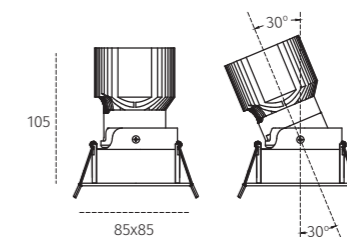

LD7 | Downlight | powerLED 6W ~ 15W

REFLECTOR
with finish color

White

Black

Honeycomb lens

DIMENSION (mm)
Cut out 75x75

POWER SUPPLY
220Vac, 50Hz

LUMEN EFFICACY
>70lm/W (at 3000K)