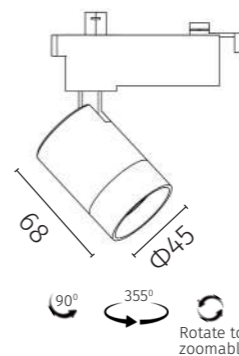

DIMENSION (mm)

POWER SUPPLY

220Vac, 50Hz

LUMEN EFFICACY

>60lm/W (at 3000K)

CRI (Ra)

> 95

LIFETIME (Ta 25°C)

> 50,000h

Key Information

Finish color	Power	CCT	Beam	LED-Driver
☐ White	☐ 5W	☐ 2700K	☐ 8° ~ 40° <i>zoomable</i>	☐ On-off
☐ Black	☐ 6W	☐ 3000K		☐ Triac dimming
	☐ 8W	☐ 4000K		
		☐ 5000K