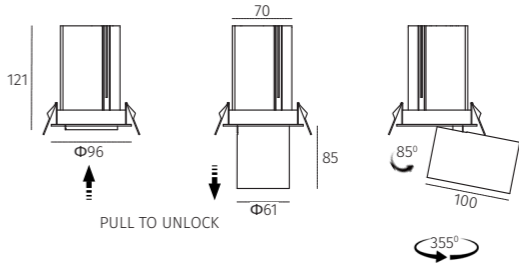

DIMENSION (mm)
Cut out $\Phi 85$

POWER SUPPLY
220Vac, 50Hz

LUMEN EFFICACY
>70lm/W (at 3000K)

CRI (Ra)
> 92

LIFETIME (Ta 25°C)
> 50,000h

Key Information

Finish color	Power	CCT	Beam	LED-Driver
☐ White	☐ 8W	☐ 2700K	☐ 15°	☐ On-off
☐ Black	☐ 10W	☐ 3000K	☐ 24°	☐ Triac dimming
	☐ 12W	☐ 4000K	☐ 36°	☐ 0-10V dimming
	☐ 15W	☐ 5000K	☐ 60°	☐ DALI dimming

DE01 | Downlight | powerLED 8W ~ 10W

DIMENSION (mm)
Cut out $\Phi 55$