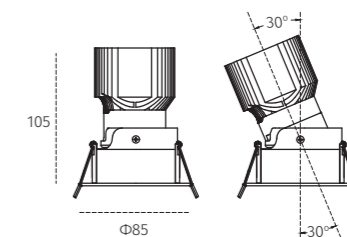

LD5 | Downlight | powerLED 6W ~ 15W

REFLECTOR
with finish color

-  White
-  Black
-  Honeycomb lens

DIMENSION (mm)
Cut out $\Phi 75$

POWER SUPPLY
220Vac, 50Hz

LUMEN EFFICACY
>70lm/W (at 3000K)

CRI (Ra)
98 (R9>94)