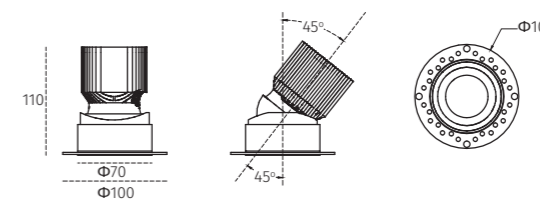

DIMENSION (mm)
Cut out $\Phi 70$

POWER SUPPLY
220Vac, 50Hz

LUMEN EFFICACY
>70lm/W (at 3000K)

CRI (Ra)
98 (R9>94)

LIFETIME (Ta 25°C)
> 50,000h

Key Information

Finish color	Power	CCT	Beam	LED-Driver
☐ White	☐ 6W	☐ 2700K	☐ 15°	☐ On-off
☐ Black	☐ 8W	☐ 3000K	☐ 24°	☐ Triac dimming
	☐ 10W	☐ 4000K	☐ 36°	☐ 0-10V dimming
	☐ 12W	☐ 5000K	☐ 60°	☐ DALI dimming
	☐ 15W	☐ 2700K-6500K (Tunable White)		
		☐ 3000K-1800K (Dim to warm)