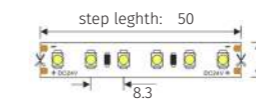

DIMENSION (mm)
maximum length with 5000mm

IP rating