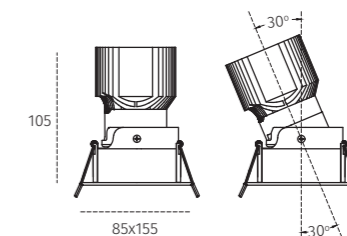

DLD7 | Downlight | powerLED 2x6W ~ 2x15W

REFLECTOR
with finish color

White

Black

Honeycomb lens

DIMENSION (mm)
Cut out 75x145

POWER SUPPLY
220Vac, 50Hz

LUMEN EFFICACY
>70lm/W (at 3000K)