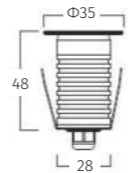

DIMENSION (mm)

IP67 CE RoHS

POWER SUPPLY
24Vdc

LUMINOUS FLUX
195lm (at 3000K)

CRI (Ra)
> 82

LIFETIME (Ta 25°C)
> 50,000h

Key Information

Finish color	Power	CCT	Beam
☐ Silver	☐ 3W	☐ 3000K	☐ 45°

_driver: constant current output, non-dimmable

_finish: Stainless steel SUS 316*

_glass: Tempered glass T = 3mm