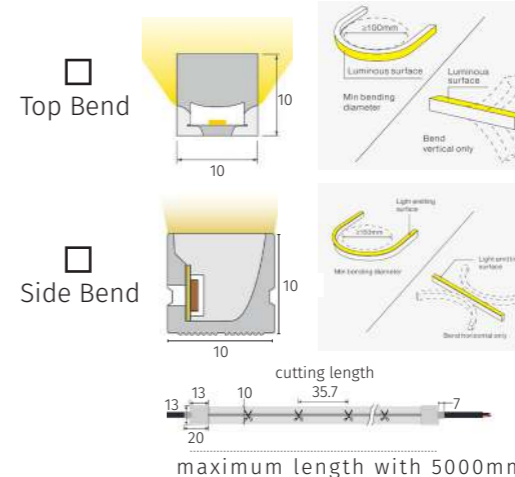

neon strip

NET1010 | LED Neon | powerLED 5W/m ~ 10W/m

DIMENSION (mm)

POWER SUPPLY
24Vdc

LUMEN EFFICACY
>60lm/W (at 3000K)

CRI (Ra)
> 92

LIFETIME (Ta 25°C)
> 50,000h

Key Information