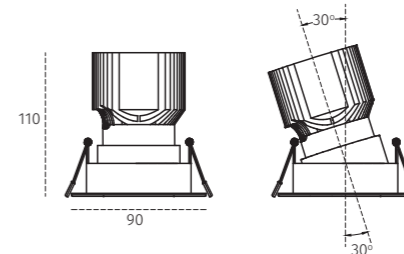

MD7 | Downlight | powerLED 8W ~ 15W

DIMENSION (mm)
Cut out 85x85

POWER SUPPLY
220Vac, 50Hz

LUMEN EFFICACY
>70lm/W (at 3000K)

CRI (Ra)
> 92

LIFETIME (Ta 25°C)
> 50,000h

Key Information

Finish color	Power	CCT	Beam	LED-Driver
☐ White	☐ 8W	☐ 2700K	☐ 15°	☐ On-off
☐ Black	☐ 10W	☐ 3000K	☐ 24°	☐ Triac dimming
	☐ 12W	☐ 4000K	☐ 36°	☐ 0-10V dimming
	☐ 15W	☐ 5000K	☐ 60°	☐ DALI dimming