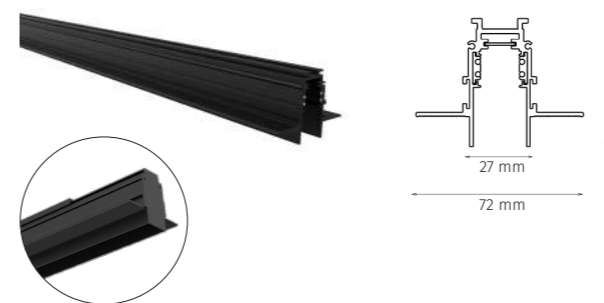

R20 | magnetic profiles | 48Vdc

IP20 CE RoHS

Recessed profiles