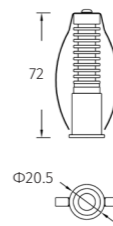

POWER SUPPLY
220Vac, 50Hz

LUMEN EFFICACY
>50lm/W (at 3000K)

CRI (Ra)
> 82

LIFETIME (Ta 25°C)
> 50,000h

Key Information

Finish color	Power	CCT	Beam	LED-Driver
☐ White	☐ 3W	☐ 2700K	☐ 24°	☐ On-off
☐ Black		☐ 3000K		☐ Triac dimming
		☐ 4000K