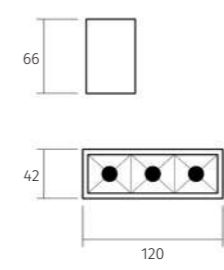

POWER SUPPLY
220Vac, 50Hz

LUMEN EFFICACY
>70lm/W (at 3000K)

CRI (Ra)
> 92

LIFETIME (Ta 25°C)
> 50,000h

Key Information

Finish color	Power	CCT	Beam	LED-Driver
☐ White	☐ 6W	☐ 2700K	☐ 30°	☐ On-off
☐ Black	☐ 8W	☐ 3000K		☐ Triac dimming
	☐ 10W	☐ 4000K		☐ 0-10V dimming
		☐ 5000K		☐ DALI dimming