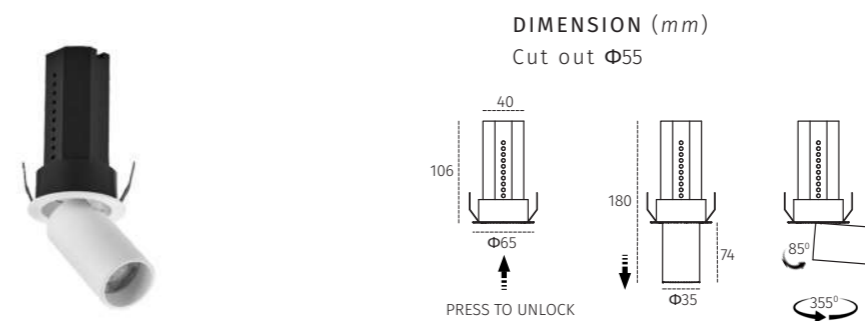

DF05 | Downlight | powerLED 6W

POWER SUPPLY
220Vac, 50Hz

LUMEN EFFICACY
>70lm/W (at 3000K)

CRI (Ra)
> 92

LIFETIME (Ta 25°C)
> 50,000h

Key Information

Finish color	Power	CCT	Beam	LED-Driver
☐ White	☐ 6W	☐ 2700K	☐ 15°	☐ On-off
☐ Black		☐ 3000K	☐ 24°	☐ Triac dimming
		☐ 4000K	☐ 36°	☐ 0-10V dimming
		☐ 5000K		☐ DALI dimming