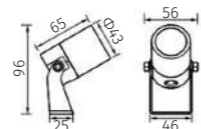

IP65 CE RoHS

POWER SUPPLY
220Vac, 50Hz

LUMINOUS FLUX
340lm (at 3000K)

CRI (Ra)
> 82

LIFETIME (Ta 25°C)
> 50,000h

Key Information

Finish color	Power	CCT	Beam
☐ Black	☐ 4W	☐ 3000K	☐ 15° ☐ 24° ☐ 36°

_driver: constant current output, non-dimmable
_housing: Aluminium powder painting
_glass: Tempered glass. T = 4mm