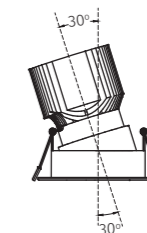

DIMENSION (mm)
Cut out $\Phi 75$

POWER SUPPLY
220Vac, 50Hz

LUMEN EFFICACY
>70lm/W (at 3000K)

CRI (Ra)
> 92

LIFETIME (Ta 25°C)
> 50,000h

Key Information

Finish color	Power	CCT	Beam	LED-Driver
☐ White	☐ 6W	☐ 2700K	☐ 15°	☐ On-off
☐ Black	☐ 8W	☐ 3000K	☐ 24°	☐ Triac dimming
	☐ 10W	☐ 4000K	☐ 36°	☐ 0-10V dimming
	☐ 12W	☐ 5000K	☐ 60°	☐ DALI dimming
	☐ 15W	☐ 2700K-6500K (Tunable White)		
		☐ 3000K-1800K (Dim to warm)