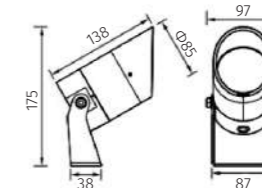

IP65 CE RoHS

POWER SUPPLY
24Vdc

LUMINOUS FLUX
1467lm (at 3000K)

CRI (Ra)
> 82

LIFETIME (Ta 25°C)
> 50,000h

Key Information

Finish color	Power	CCT	Beam
☐ Black	☐ 15W	☐ 3000K	☐ 15° ☐ 24° ☐ 36°

_driver: constant current output, non-dimmable
_housing: Aluminium powder painting
_glass: Tempered glass. T = 3mm