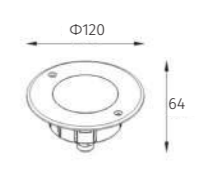

IP68 CE RoHS

DIMENSION (mm)