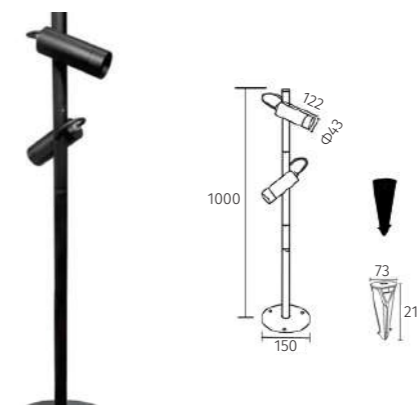

_driver: constant current output, non-dimmable

_housing: Aluminium powder painting

_glass: Polymethyl methacrylate (PMMA)

20808 | Bollard light | powerLED 2x5W

DIMENSION (mm)

IP67 CE RoHS

POWER SUPPLY
24Vdc