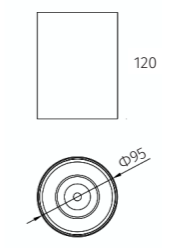

POWER SUPPLY
220Vac, 50Hz

LUMEN EFFICACY
>70lm/W (at 3000K)

CRI (Ra)
> 97

LIFETIME (Ta 25°C)
> 50,000h

Key Information

Finish color	Power	CCT	Beam	LED-Driver
☐ White	☐ 12W	☐ 2700K	☐ 24°	☐ On-off
☐ Black	☐ 15W	☐ 3000K	☐ 36°	☐ Triac dimming
		☐ 4000K	☐ 60°	☐ 0-10V dimming
		☐ 5000K		☐ DALI dimming