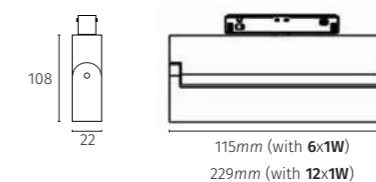

POWER SUPPLY

48Vdc

LUMEN EFFICACY

>70lm/W (at 3000K)

CRI (Ra)

> 92

LIFETIME (Ta 25°C)

> 50,000h

Key Information

Finish color	Power	CCT	Beam	LED-Driver
☐ White	☐ 6W	☐ 3000K	☐ 24°	☐ On-off
☐ Black	☐ 12W	☐ 4000K	☐ 36°	☐ 0-10V dimming
		☐ 6000K		☐ DALI dimming
		☐ 2700K~6500K (Tunable White)