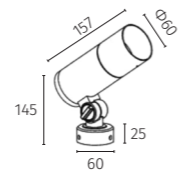

DIMENSION (mm)

IP65 CE RoHS

POWER SUPPLY
220Vac, 50Hz

LUMEN EFFICACY
>60lm/W (at 3000K)

CRI (Ra)
> 82

LIFETIME (Ta 25°C)
> 50,000h

Finish color	Power	CCT	Beam
☐ Black	☐ 10W	☐ 3000K	☐ 15°
			☐ 24°
			☐ 36°

_driver: constant current output, non-dimmable

_housing: Aluminium powder painting

_glass: Tempered glass. T = 4mm