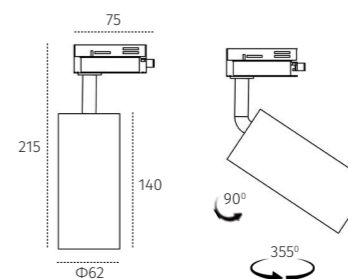

DIMENSION (mm)

POWER SUPPLY
220Vac, 50Hz

LUMEN EFFICACY
>70lm/W (at 3000K)

CRI (Ra)
> 97

LIFETIME (Ta 25°C)
> 50,000h

Key Information

Finish color	Power	CCT	Beam	LED-Driver
☐ White	☐ 15W	☐ 2700K	☐ 10°	☐ On-off
☐ Black	☐ 18W	☐ 3000K	☐ 15°	☐ Triac dimming
	☐ 20W	☐ 4000K	☐ 24°	☐ 0-10V dimming
		☐ 5000K	☐ 36°	☐ DALI dimming
			☐ 50°