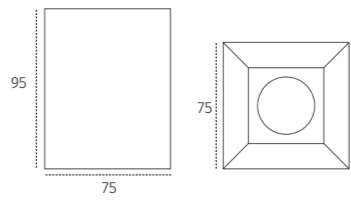

CT1 | Ceiling light | powerLED 6 ~ 10W

DIMENSION (mm)

POWER SUPPLY
220Vac, 50Hz

LUMEN EFFICACY
>70lm/W (at 3000K)

CRI (Ra)
> 92

LIFETIME (Ta 25°C)
> 50,000h

Key Information

Finish color	Power	CCT	Beam	LED-Driver
☐ White	☐ 6W	☐ 2700K	☐ 36°	☐ On-off
☐ Black	☐ 8W	☐ 3000K		☐ Triac dimming
	☐ 10W	☐ 4000K		☐ 0-10V dimming
		☐ 5000K		☐ DALI dimming