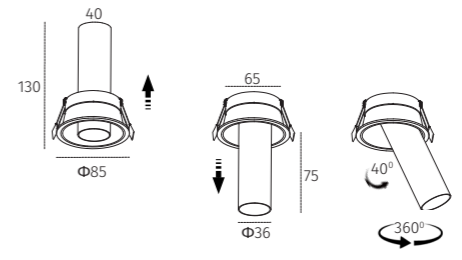

DIMENSION (mm)
Cut out $\Phi 75$

POWER SUPPLY
220Vac, 50Hz

LUMEN EFFICACY
>70lm/W (at 3000K)

CRI (Ra)
> 92

LIFETIME (Ta 25°C)
> 50,000h

Key Information

Finish color	Power	CCT	Beam	LED-Driver
☐ White	☐ 6W	☐ 2700K	☐ 15°	☐ On-off
☐ Black	☐ 8W	☐ 3000K	☐ 24°	☐ Triac dimming
	☐ 10W	☐ 4000K	☐ 36°	☐ 0-10V dimming
	☐ 12W	☐ 5000K		☐ DALI dimming