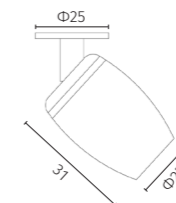

POWER SUPPLY
24Vdc

LUMEN EFFICACY
>60lm/W (at 3000K)

CRI (Ra)
> 92 (R9 > 85)

LIFETIME (Ta 25°C)
> 50,000h

Key Information

Finish color	Power	CCT	Beam	LED-Driver
☐ White	☐ 3W	☐ 2700K	☐ 25°	☐ On-off
☐ Black		☐ 3000K		☐ Triac dimming
		☐ 4000K