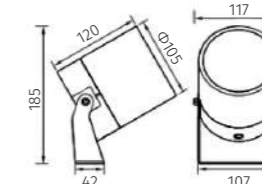

_driver: constant current output, non-dimmable
_housing: Aluminium powder painting
_glass: Tempered glass. T = 3mm

30807 | Spot light | powerLED 23W

IP65 CE RoHS

DIMENSION (mm)

POWER SUPPLY
220Vac, 50Hz

LUMINOUS FLUX
1749lm (at 3000K)