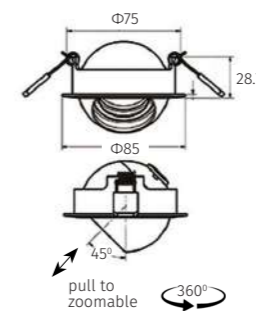

DIMENSION (mm)
Cut out $\Phi 75$

POWER SUPPLY
220Vac, 50Hz

LUMEN EFFICACY
>60lm/W (at 3000K)

CRI (Ra)
> 92

LIFETIME (Ta 25°C)
> 50,000h

Key Information

Finish color	Power	CCT	Beam	LED-Driver
☐ White	☐ 5W	☐ 2700K	☐ 12° ~ 40° zoomable	☐ On-off
☐ Black	☐ 7W	☐ 3000K		☐ Triac dimming
		☐ 4000K		☐ 0-10V dimming
		☐ 5000K		☐ DALI dimming