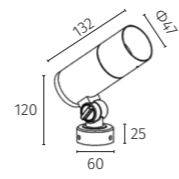

_driver: constant current output, non-dimmable

_housing: Aluminium powder painting

_glass: Tempered glass. T = 3mm

30221 | Spot light | powerLED 5W

DIMENSION (mm)

IP65 CE RoHS

POWER SUPPLY
220Vac, 50HzLUMEN EFFICACY
>60lm/W (at 3000K)CRI (Ra)
> 82LIFETIME (Ta 25°C)
> 50,000h