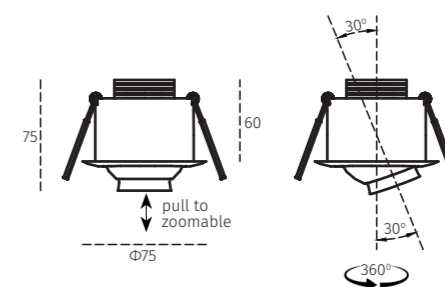

CG14 | Downlight | powerLED 5W ~ 7W

DIMENSION (mm)
Cut out $\Phi 65$

POWER SUPPLY
220Vac, 50Hz

LUMEN EFFICACY
>60lm/W (at 3000K)

CRI (Ra)
> 92

LIFETIME (Ta 25°C)
> 50,000h

Key Information

Finish color	Power	CCT	Beam	LED-Driver
☐ Black	☐ 5W	☐ 2700K	☐ 12° ~ 40° zoomable	☐ On-off
	☐ 7W	☐ 3000K		☐ Triac dimming
		☐ 4000K		☐ 0-10V dimming
		☐ 5000K		☐ DALI dimming