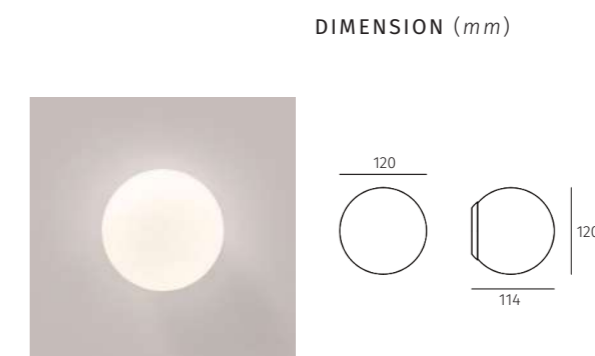

53190 | Wall light | powerLED 6W

DIMENSION (mm)
POWER SUPPLY
220Vac, 50Hz
LUMINOUS FLUX
390lm (at 3000K)
CRI (Ra)
> 90
LIFETIME (Ta 25°C)
> 50,000h

Key Information

Finish color	Power	CCT	Beam
☐ Black	☐ 6W	☐ 3000K	☐ 360°
		☐ 4000K	

_driver: on board (phase-cut dimming)
_housing: Aluminium powder painting
_glass: Opal glass. T = 2mm