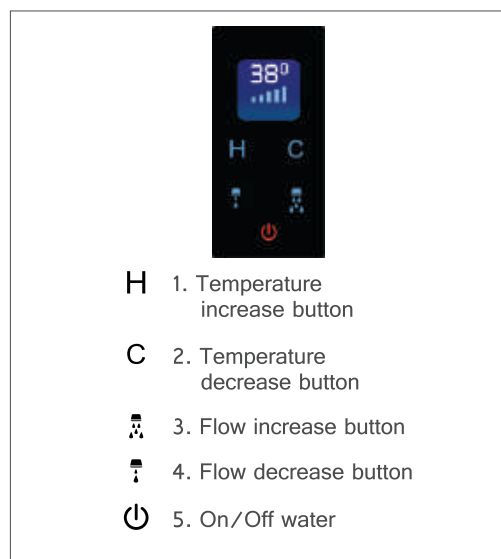

Series vòi nước thông minh