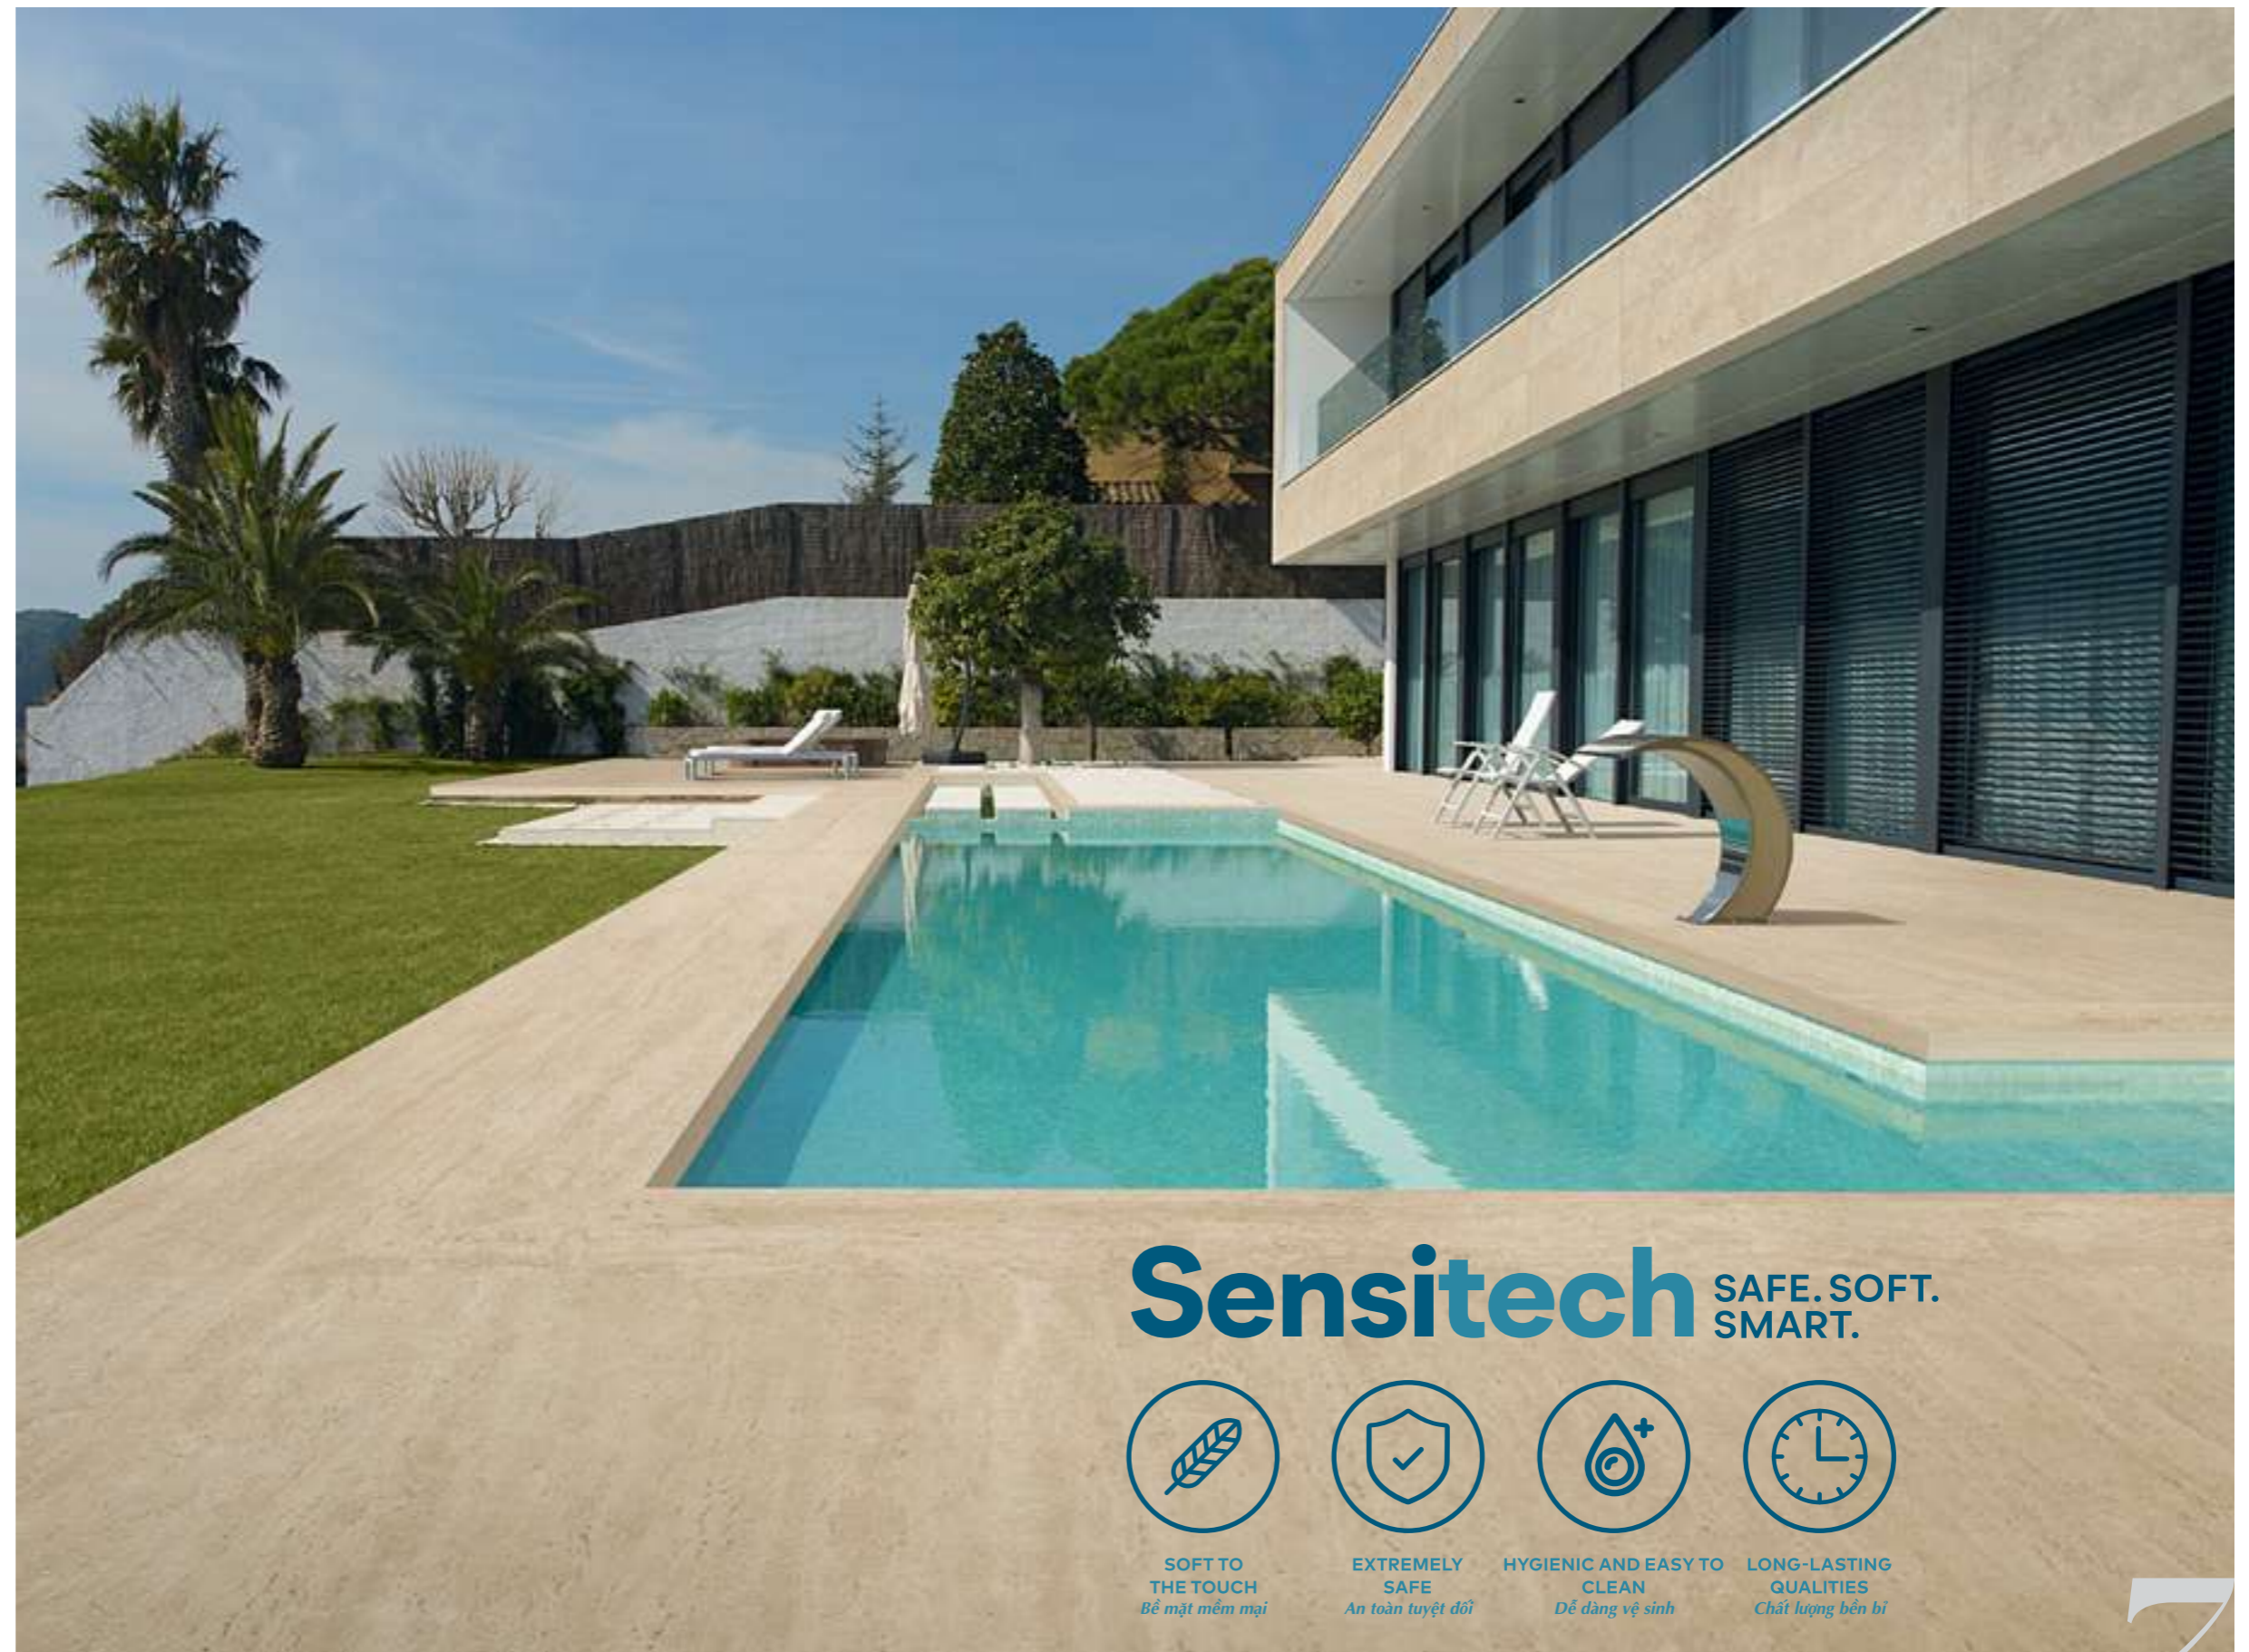

Sensitech

CÔNG NGHỆ CHỐNG TRƯỢT VỚI
BỀ MẶT SIÊU MƯỢT ĐẾN TỪ Ý

Research and technological innovation have led to the development of Sensitech, a surface achieved with a technology patented in Italy that combines a high anti-slip coefficient with a pleasant touch. Safety and ease of cleaning are the characteristics of Sensitech surface.

Những đột phá trong nghiên cứu đã trở thành tiền đề để tạo nên Sensitech - bề mặt ứng dụng công nghệ độc quyền từ Ý, đem tới hiệu suất chống trượt cao trong khi vẫn mượt mà cho xúc giác. An toàn và dễ vệ sinh là những ưu điểm vượt trội của bề mặt Sensitech.

Sensitech SAFE. SOFT.
SMART.

SOFT TO
THE TOUCH
Bề mặt mềm mại

EXTREMELY
SAFE
An toàn tuyệt đối

HYGIENIC AND EASY TO
CLEAN
Dễ dàng vệ sinh

LONG-LASTING
QUALITIES
Chất lượng bền bỉ