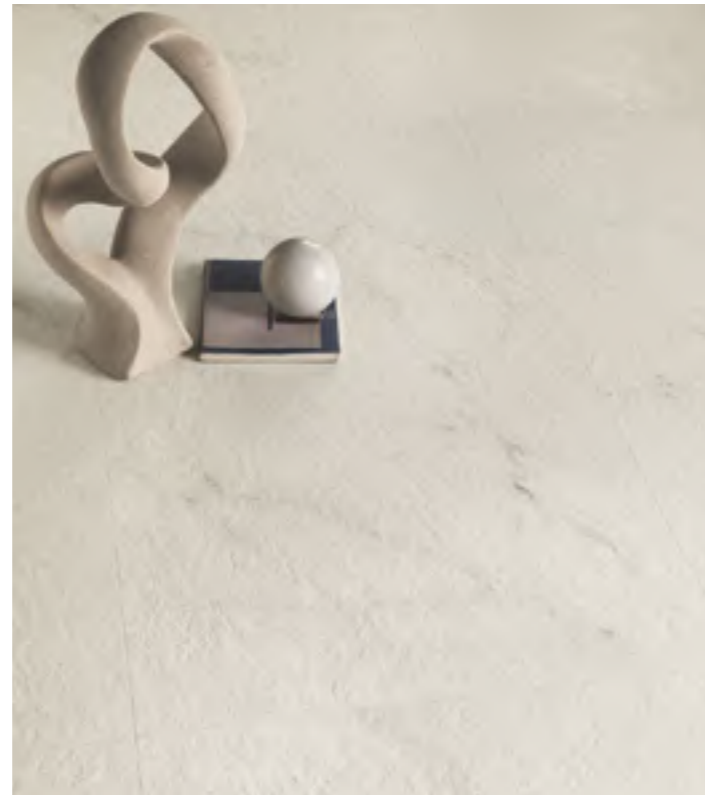

Calacatta Apuano

MARBLE Ý TRÚ DANH

Inspired by Calacatta Michelangelo, this variant is distinguished by a warm background furrowed by fine golden veins that become deeper in the polished version and more amalgamated in the Silk and Hammered finishes.

Lấy cảm hứng từ marble Calacatta Michelangelo, thiết kế Calacatta Apuano đặc biệt bởi nền màu ấm áp đan xen những đường vân vàng. Những đường vân này trở nên sâu hơn trong phiên bản bề mặt bóng gương và sắc sảo hơn trong phiên bản bề mặt mờ.