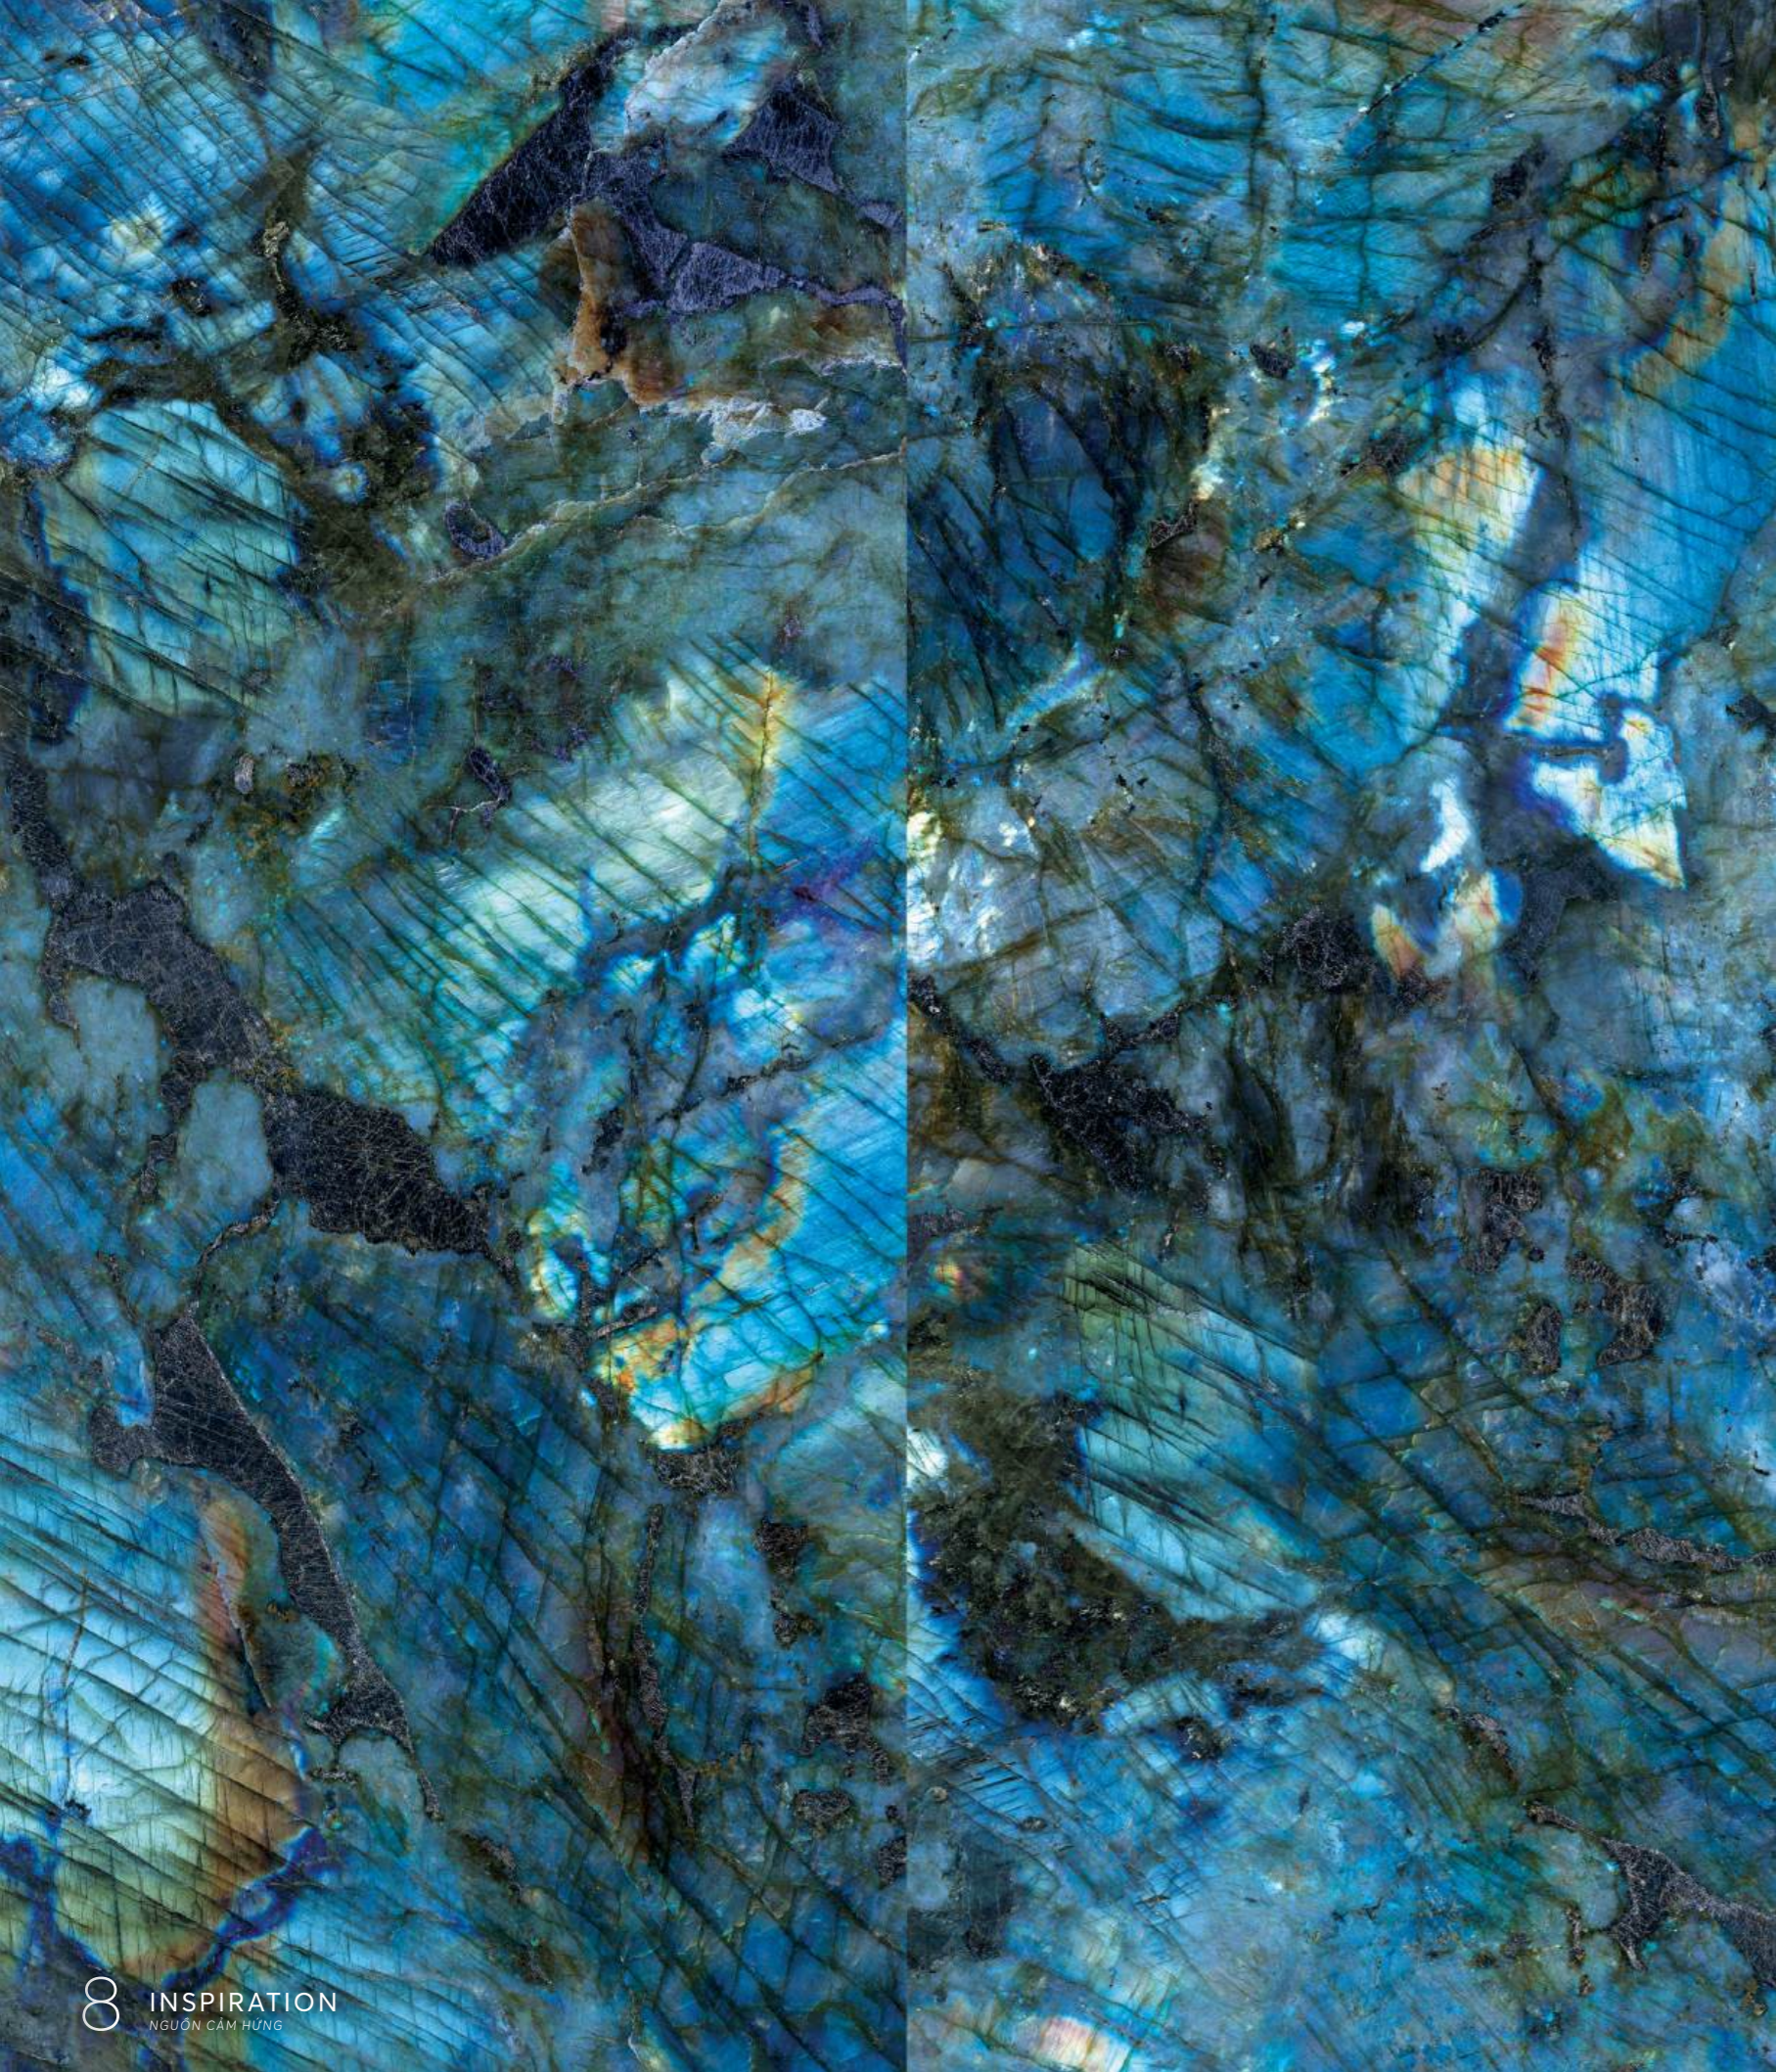

TELE *di Marco* LUMIA

LABRADORITE MÀU XÀ CÙ

The marvelous of Labradorite lies in its stunning interplays of light. As the light strikes them, its surfaces are illuminated in iridescent shades ranging from deep blue to emerald green, by way of rich golden hues. New highlights become visible with every fresh perspective.

With its constantly changing colours and reflections, Labradorite bestows a mystic beauty on interiors.

Vẻ đẹp mê hoặc của đá Xà Cù Labradorite khi ánh sáng chiếu vào, được tái hiện qua những sắc màu huyền ảo, từ xanh thẫm đại dương sang xanh ngọc lục bảo quý giá, điểm tuyết ánh vàng kim sang trọng. Mỗi góc nhìn là một trải nghiệm thị giác mới đầy sống động.

Chính sự thay đổi liên tục về màu sắc và ánh sáng đã làm nổi bật vẻ đẹp huyền bí, độc đáo cho không gian nội thất.