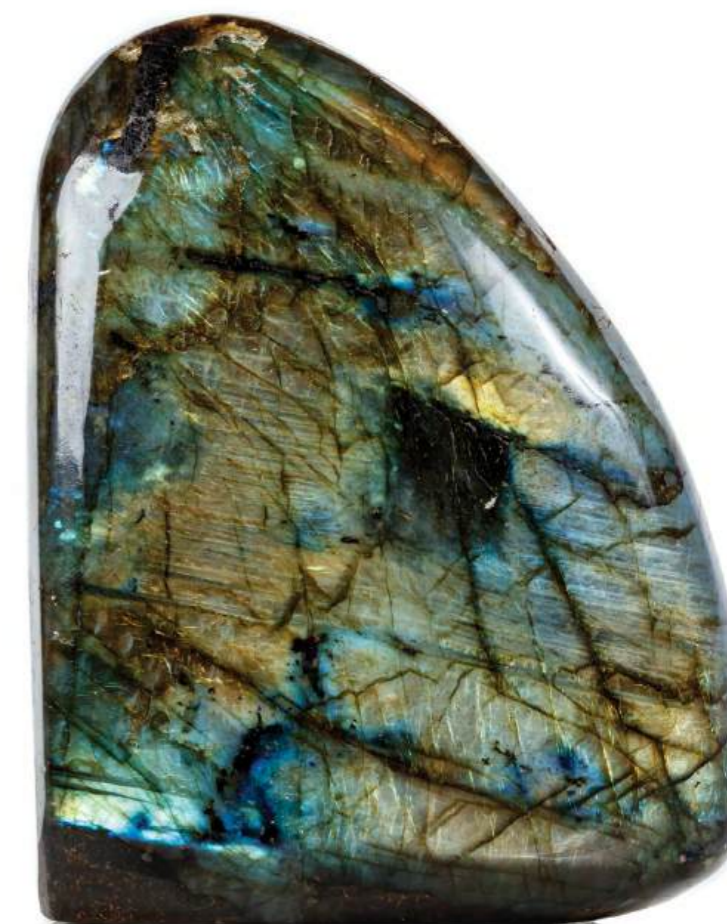

TELE *di Marco* LUMIA

LABRADORITE MÀU XÀ CÙ

The marvelous of Labradorite lies in its stunning interplays of light. As the light strikes them, its surfaces are illuminated in iridescent shades ranging from deep blue to emerald green, by way of rich golden hues. New highlights become visible with every fresh perspective.

With its constantly changing colours and reflections, Labradorite bestows a mystic beauty on interiors.

Vẻ đẹp mê hoặc của đá Xà Cù Labradorite khi ánh sáng chiếu vào, được tái hiện qua những sắc màu huyền ảo, từ xanh thẫm đại dương sang xanh ngọc lục bảo quý giá, điểm tuyết ánh vàng kim sang trọng. Mỗi góc nhìn là một trải nghiệm thị giác mới đầy sống động.

Chính sự thay đổi liên tục về màu sắc và ánh sáng đã làm nổi bật vẻ đẹp huyền bí, độc đáo cho không gian nội thất.