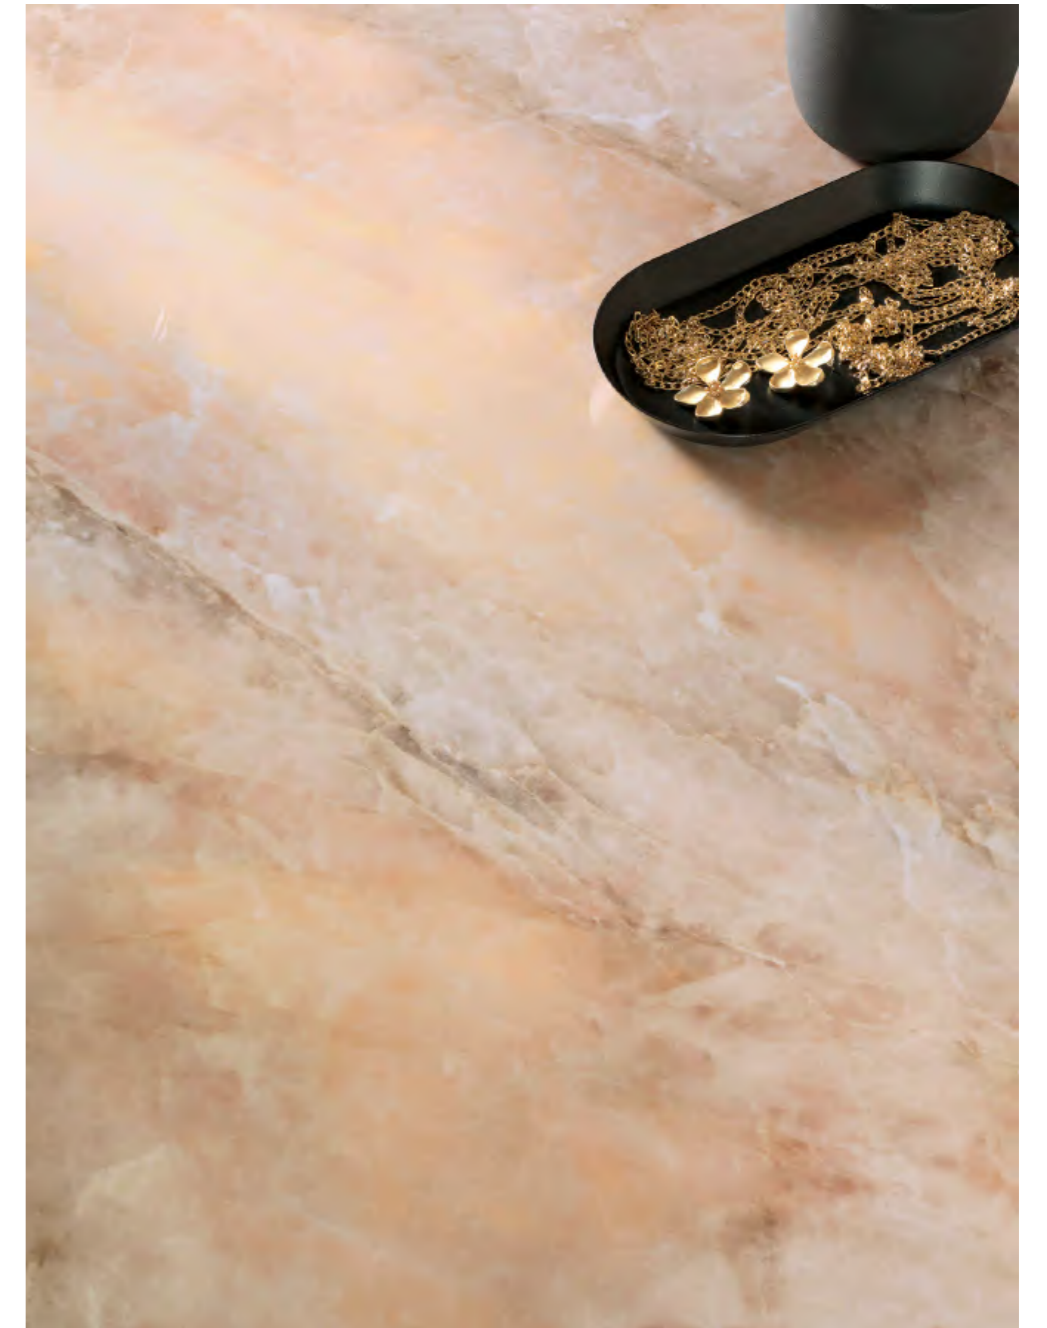

Tele di Marmo Golden Ambra 120x278cm

Pair the Golden Ambra design with white marble tiles to create a balanced and sophisticated atmosphere in commercial spaces.

Phối hợp thiết kế Golden Ambra với các mẫu gạch marble trắng để tạo nên sự cân bằng và sang trọng cho không gian thương mại.