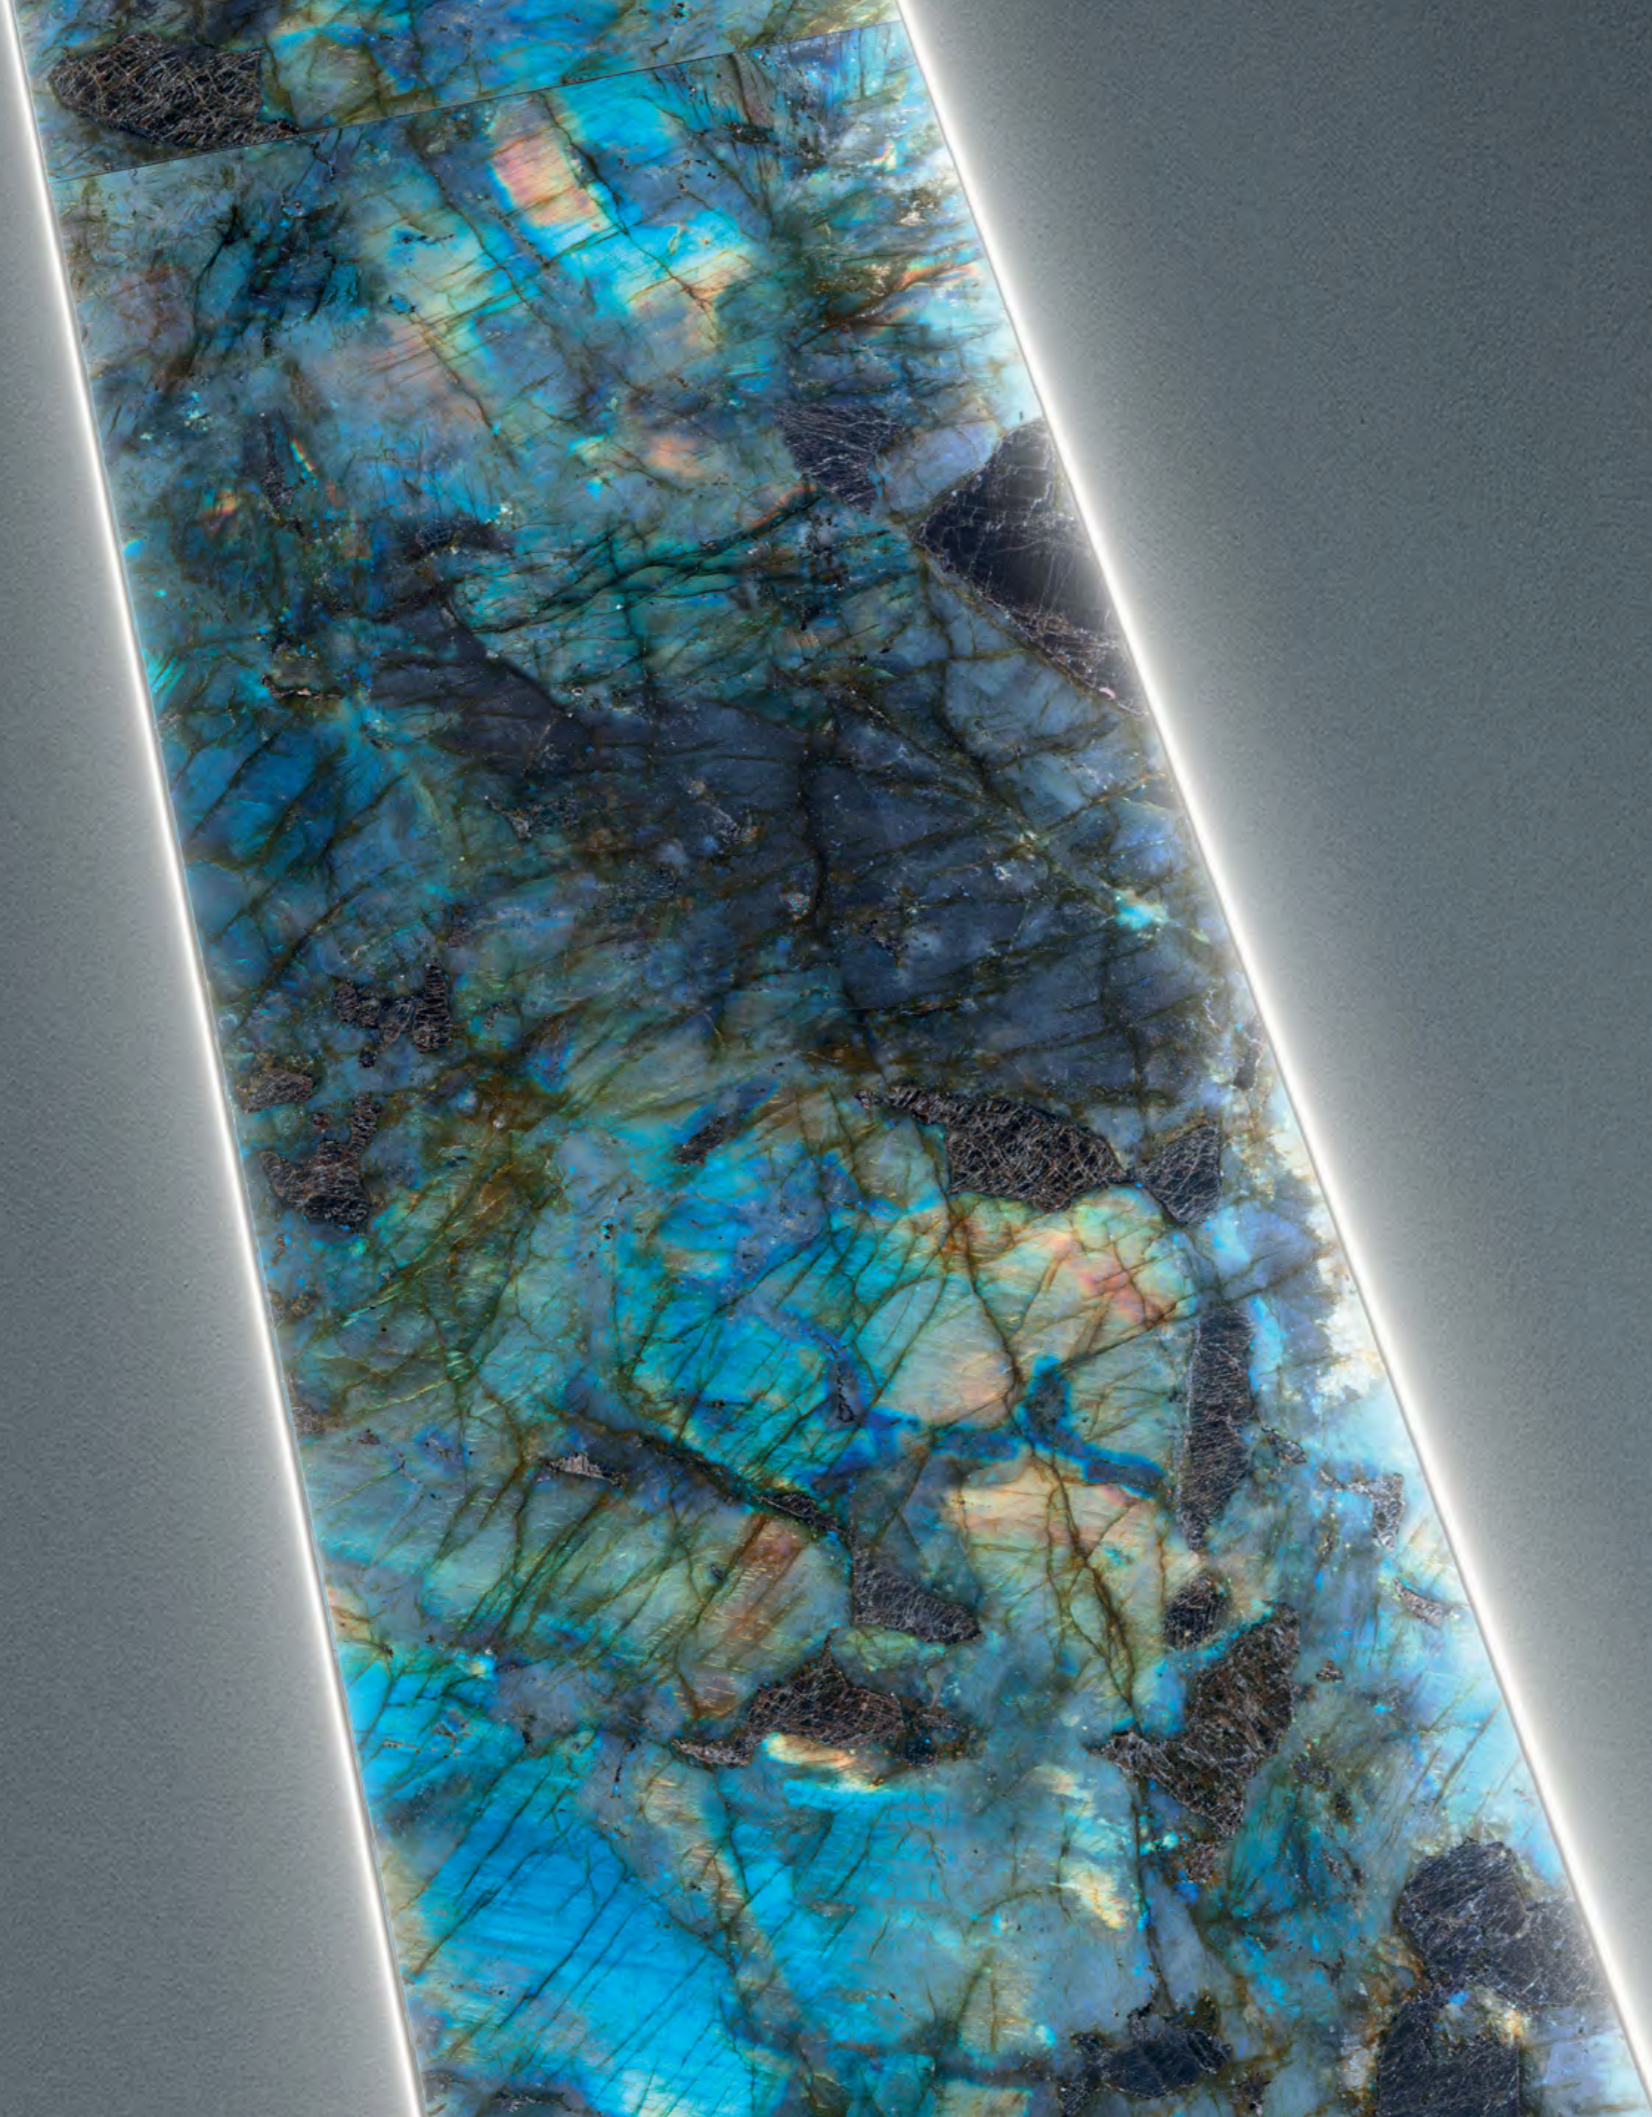

STORY

TELE DI MARMO LUMIA: BEYOND THE LIGHT

There are journeys that begin with a single step. Others, with a shift in perception. Tele di Marmo Lumia invites you to cross the threshold of the ordinary and step Beyond the Light. A meeting of matter and light, where stoneware is no longer just a surface but an experience waiting.

KHI ÁNH SÁNG CẮT LỜI

Điểm bắt đầu cho chuyến đi có thể là một bước chân. Nhưng cũng có khi, là sự thay đổi trong cách nhìn nhận. Tele di Marmo Lumia cùng bạn vượt qua ngưỡng cửa quen thuộc, bước vào không gian nơi ánh sáng cắt lời cùng vật chất. Không chỉ để ngắm nhìn, mỗi thiết kế của bộ sưu tập này còn là một lời mời gửi đến bạn: Hãy đánh thức các giác quan và cảm nhận vẻ đẹp đầy xúc cảm của