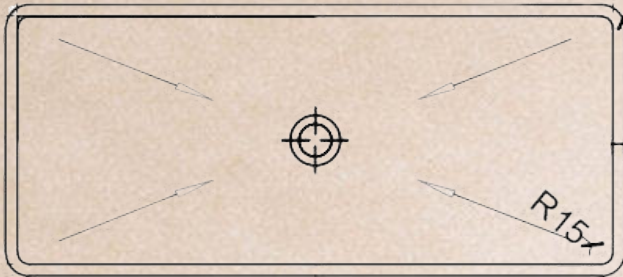

Wash Basin DRS131

Standard Line