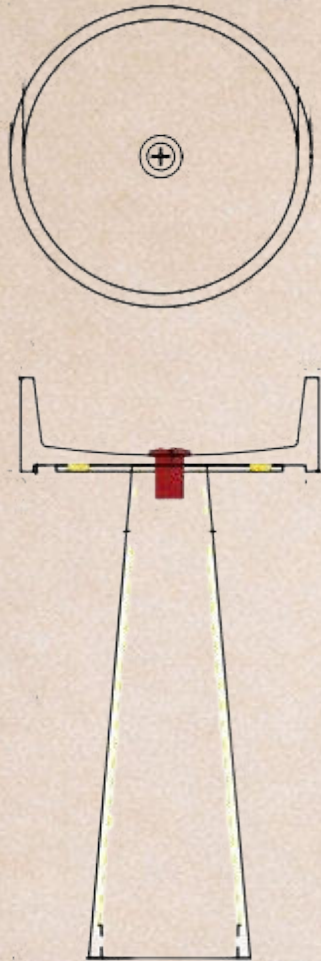

Sand

Light Grey

Custom color

Basin freestanding DRL23

Standard Line

Specifications

- Dimensions: D460 x H900 mm
- Dry Weight: ~ 30 kg
- Installation: Freestanding
- Finish: Matte Solid Surface
- Color: White