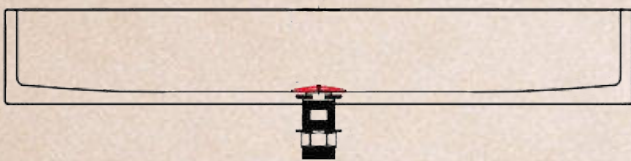

Wash Basin DRS131G

Standard Line

Specifications

- Dimensions: L800 x W350 x H120 mm
- Dry Weight:
- Installation: vessel sink
- Finish: Matte Solid Surface
- Color: Cool gray green