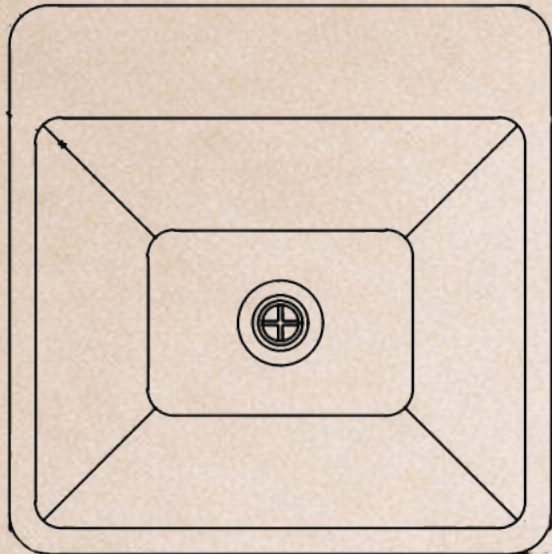

Wash Basin DRS117

Standard Line

Specifications

- Dimensions: L415 x W410 x H105 mm
- Dry Weight:
- Installation: vessel sink
- Finish: Matte Solid Surface
- Color: Concrete

PRICE: 7.350.000 vnd
Size L415 x W410 x H105

Custom Color Matching Available

White

Cream

Sand

Light Grey

Custom color