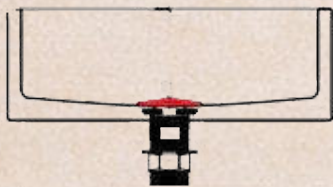

Wash Basin DRS131G

Standard Line

Specifications

- Dimensions: L800 x W350 x H120 mm
- Dry Weight:
- Installation: vessel sink
- Finish: Matte Solid Surface
- Color: Cool gray green