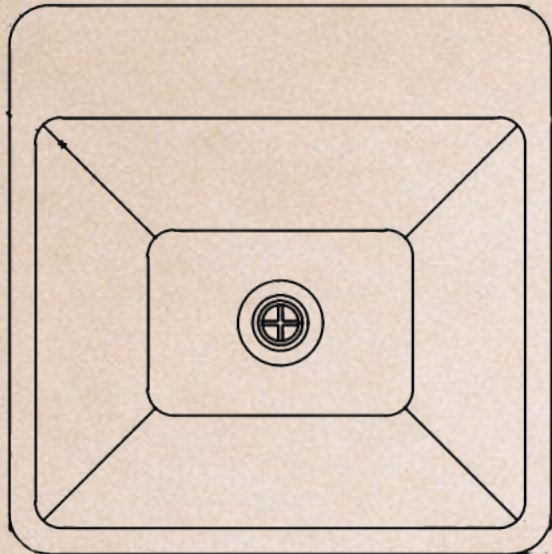

Wash Basin DRS117

Standard Line

Specifications

- Dimensions: L415 x W410 x H105 mm
- Dry Weight:
- Installation: vessel sink
- Finish: Matte Solid Surface
- Color: Concrete

PRICE: 10.500.000 VNĐ
Size L415 x W410 x H105

Custom Color Matching Available

White

Cream

Sand

Light Grey

Custom color