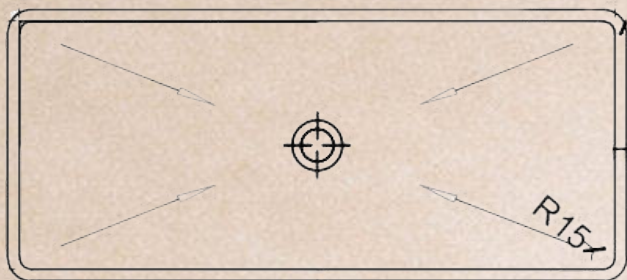

Wash Basin DRS131G

Standard Line