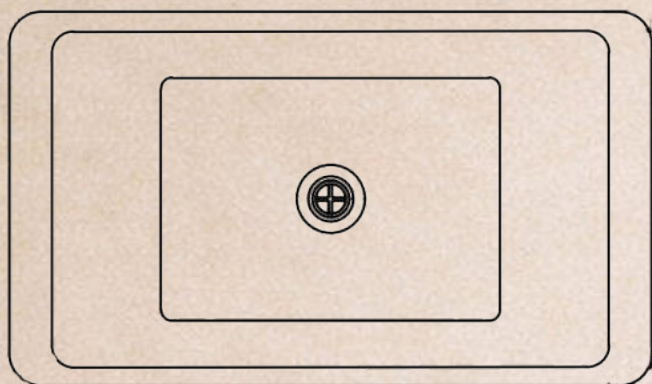

Wash Basin DRS114 Standard Line