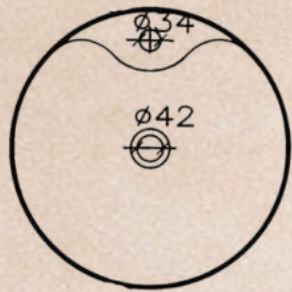

Basin freestanding DRL27

Standard Line

Specifications

- Dimensions: D445 x H850 mm
- Dry Weight: ~ 40 kg
- Installation: Freestanding
- Finish: Matte Solid Surface
- Color: White

PRICE: 17.200.000 vnd
Size D445 x H850

Custom Color Matching Available

White

Cream

Sand

Light Grey

Custom color