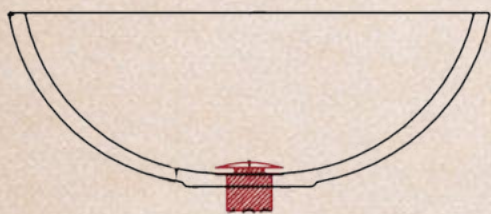

Wash Basin DRS113 Standard Line

Specifications

- Dimensions: D445 x H160 mm
  D380 x H150 mm
- Dry Weight:
- Installation: vessel sink
- Finish: Matte Solid Surface
- Color: White