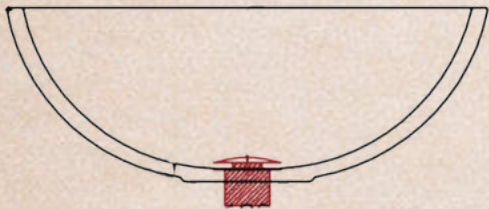

Wash Basin DRS113B *Standard Line*

Specifications

- Dimensions: D445 x H160 mm
  D380 x H150 mm
- Dry Weight:
- Installation: vessel sink
- Finish: Matte Solid Surface
- Color: White