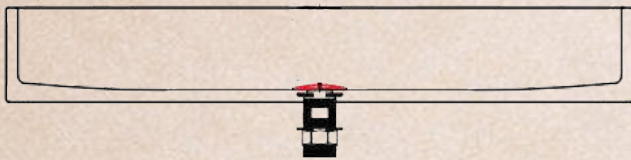

Wash Basin DRS131

Standard Line

Specifications

- Dimensions: L800 x W350 x H120 mm
- Dry Weight:
- Installation: vessel sink
- Finish: Matte Solid Surface
- Color: White