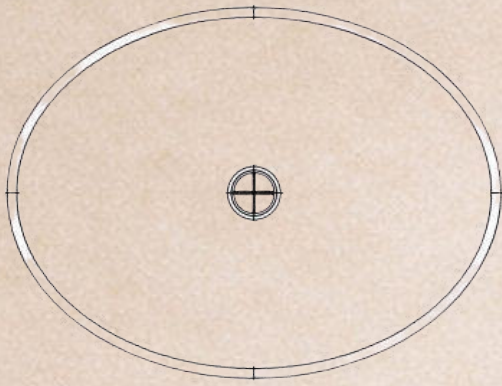

Wash Basin DRS112 Standard Line