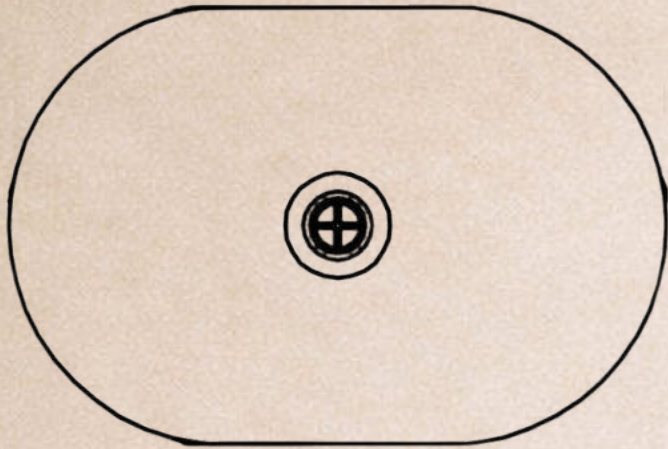

Standard Line

Specifications

- Dimensions: L420 x W260 x H90 mm
L600 x W420 x H90 mm
- Dry Weight:
- Installation: vessel sink
- Finish: Matte Solid Surface
- Color: White

PRICE: 6.650.000 vnd
Size L600 x W420 x H90