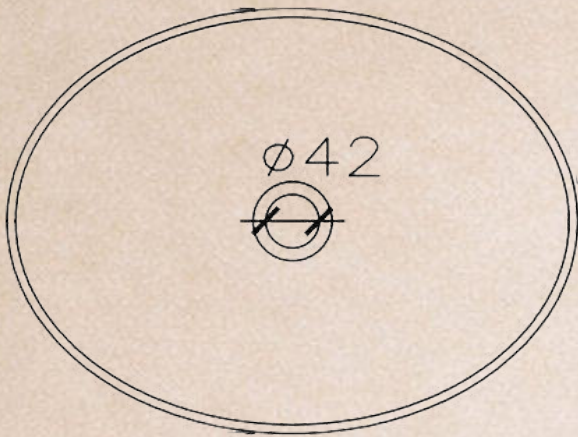

Standard Line

Specifications

- Dimensions: L450 x W335 x H130 mm
- Dry Weight:
- Installation: vessel sink
- Finish: Matte Solid Surface
- Color: White

PRICE: 6.650.000 VNĐ
Size L450 x W335 x H130

Custom Color Matching Available