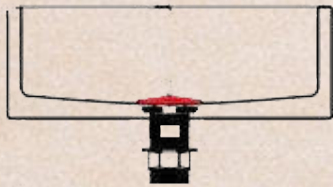

Wash Basin DRS131

Standard Line

Specifications

- Dimensions: L800 x W350 x H120 mm
- Dry Weight:
- Installation: vessel sink
- Finish: Matte Solid Surface
- Color: White