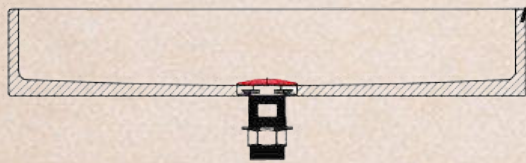

Wash Basin DRS112 Standard Line