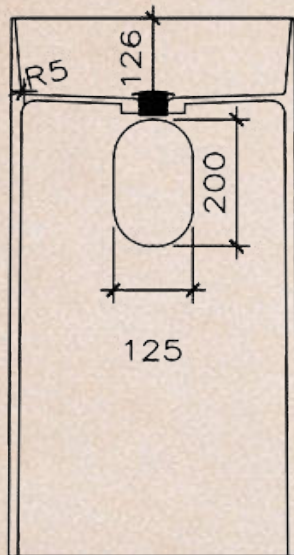

Basin freestanding DRL27

Standard Line

Specifications

- Dimensions: D445 x H850 mm
- Dry Weight: ~ 40 kg
- Installation: Freestanding
- Finish: Matte Solid Surface
- Color: White

PRICE: 17.200.000 vnd
Size D445 x H850

Custom Color Matching Available

White

Cream

Sand

Light Grey

Custom color