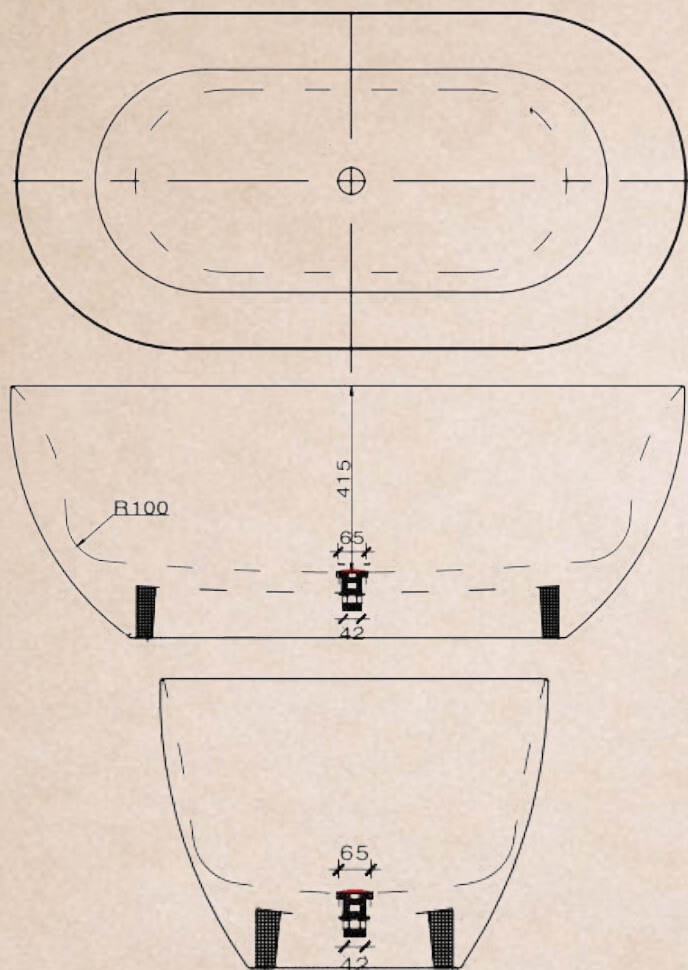

Bathtub DR23C

Standard Line

PRICE: 62.500.000 VNĐ
Size L1500 x W750 x H550

PRICE: 63.500.000 VNĐ
Size L1700 x W750 x H550

PRICE: 64.500.000 VNĐ
Size L1800 x W800 x H550

Specifications

- Dimensions: L1500 x W750 x H550 mm
  L1700 x W750 x H550 mm
  L1800 x W800 x H550 mm
- Dry Weight: ~120 - 140 - 150 kg
- Installation: Freestanding
- Finish: Matte Solid Surface
- Color: White

Custom Color Matching Available

White

Cream

Sand

Light Grey

Custom color