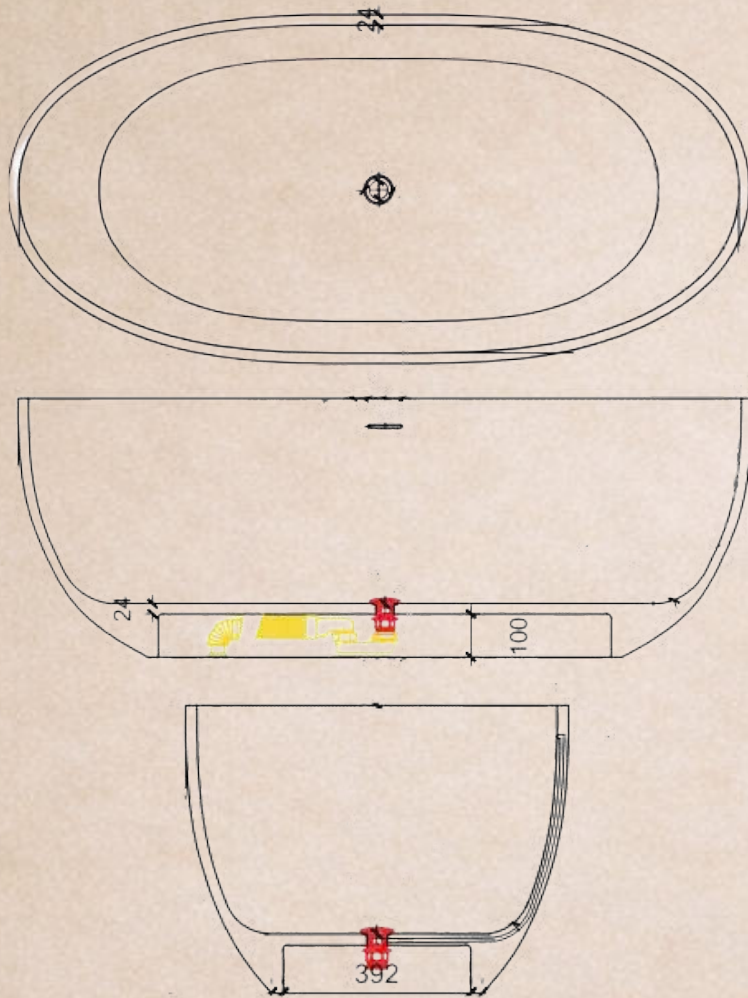

Bathtub DR36TP

Standard Line

Specifications

- Dimensions: L1693 x W820 x H600 mm
- Approx. Capacity: Liters
- Dry Weight: ~ 150 kg
- Installation: Freestanding
- Finish: Matte Solid Surface
- Color: Dusty Blush