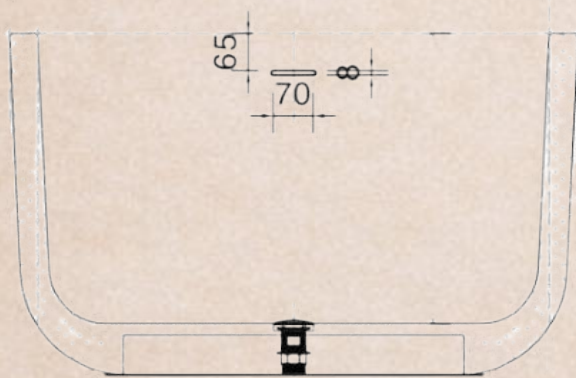

Bathtub DR32

Standard Line

Specifications

- Dimensions: D1000 x H500 mm
- Dry Weight: ~170 kg
- Installation: Freestanding
- Finish: Matte Solid Surface
- Color: White