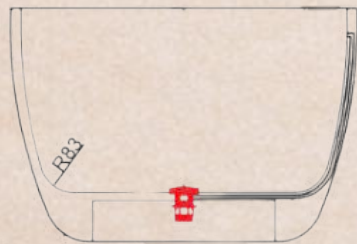

Bathtub DR34V

Standard Line

Specifications

- Dimensions: L1700 x W850 x H570 mm
- Dry Weight: ~150 kg
- Installation: Freestanding
- Finish: Matte Solid Surface
- Color: White