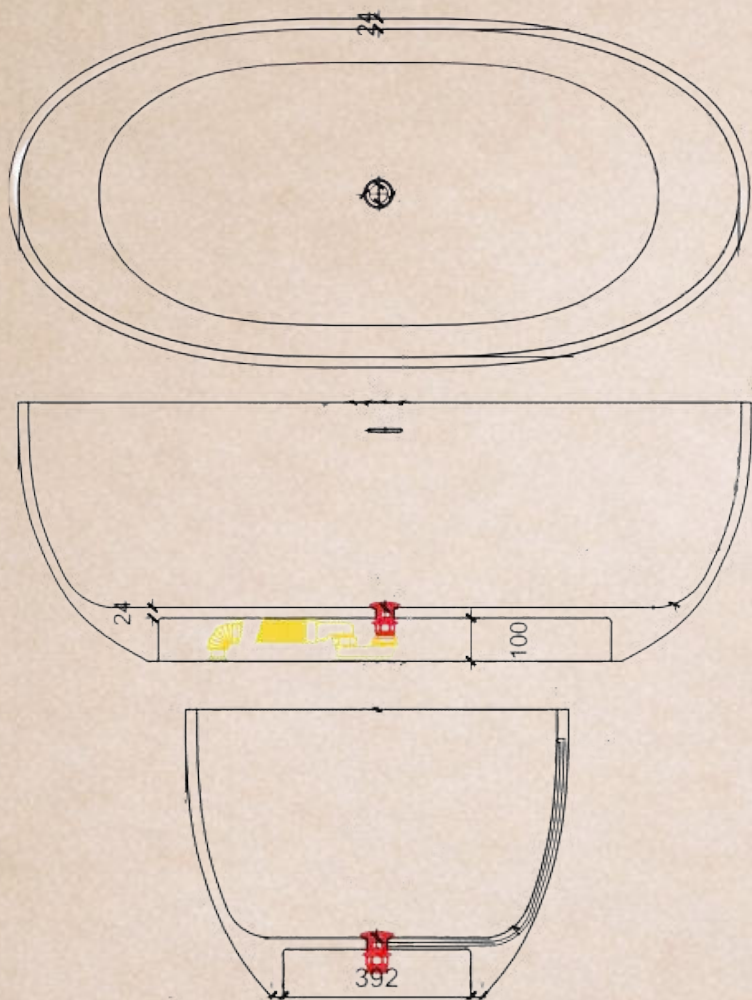

Bathtub DR36P

Standard Line

Specifications

- Dimensions: L1693 x W820 x H600 mm
- Approx. Capacity: Liters
- Dry Weight: ~ 150 kg
- Installation: Freestanding
- Finish: Matte Solid Surface
- Color: Warm Blush Beige