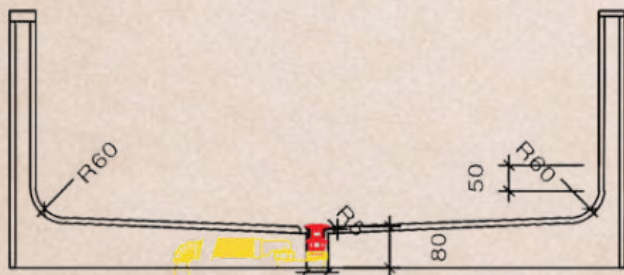

Bathtub DR29GY

Standard Line

Specifications

- Dimensions: D1200 x H500 mm
- Dry Weight: ~120 kg
- Installation: Freestanding
- Finish: Matte Solid Surface
- Color: Grey