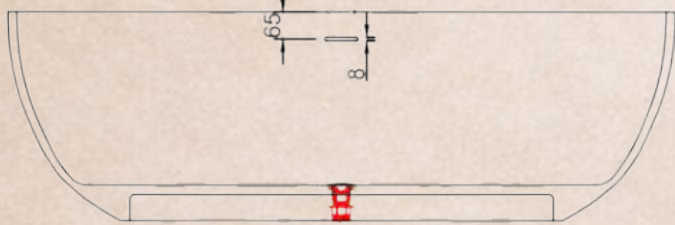

Bathtub DR18

Standard Line

Specifications

- Dimensions: L1900 x W1030 x H500 mm
- Dry Weight: ~220 kg
- Installation: Freestanding
- Finish: Matte Solid Surface
- Color: White & Black matt finish