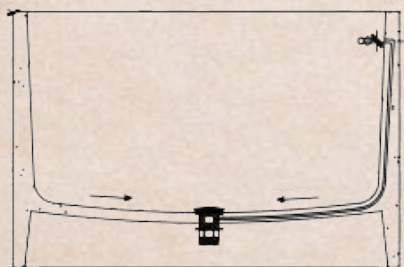

Bathtub DR35

Standard Line

Specifications

- Dimensions: L1760 x W860 x H570 mm
- Dry Weight: ~ kg
- Installation: Freestanding
- Finish: Matte Solid Surface
- Color: White