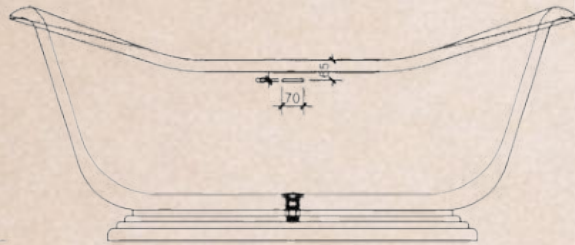

Bathtub DR03

Standard Line

Specifications

- Dimensions: L1805 x W780 x H750 mm
- Dry Weight: ~120 kg
- Installation: Freestanding
- Finish: Matte Solid Surface
- Color: White