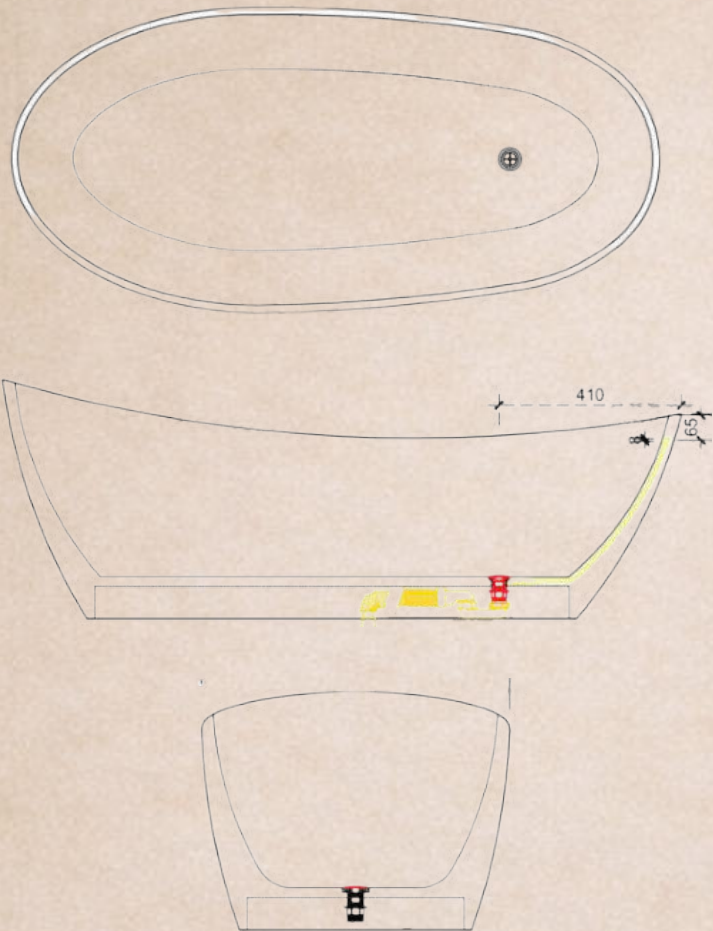

### Specifications

- Dimensions: L1780 x W820 x H625 mm
- Dry Weight: ~170 kg
- Installation: Freestanding
- Finish: Matte Solid Surface
- Color: White

PRICE: 53.600.000 vnd  
Size L1780 x W820 x H625

Custom Color Matching Available