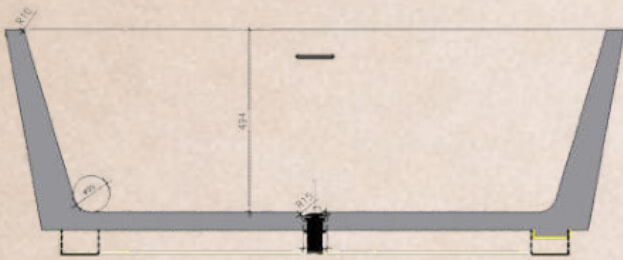

Bathtub DR16

Standard Line

Specifications

- Dimensions: L1700 x W750 x H600 mm
- Dry Weight: ~195 kg
- Installation: Freestanding
- Finish: Matte Solid Surface
- Color: White