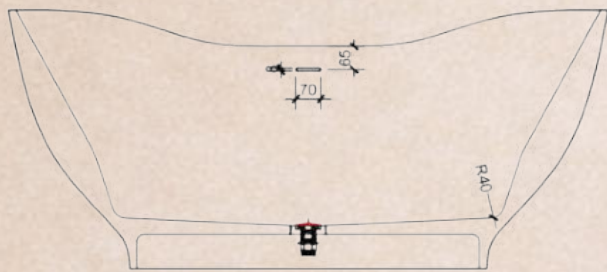

Bathtub DR14

Standard Line

Specifications

- Dimensions: L1680 x W780 x H720 mm
- Dry Weight: ~120 kg
- Installation: Freestanding
- Finish: Matte Solid Surface
- Color: White