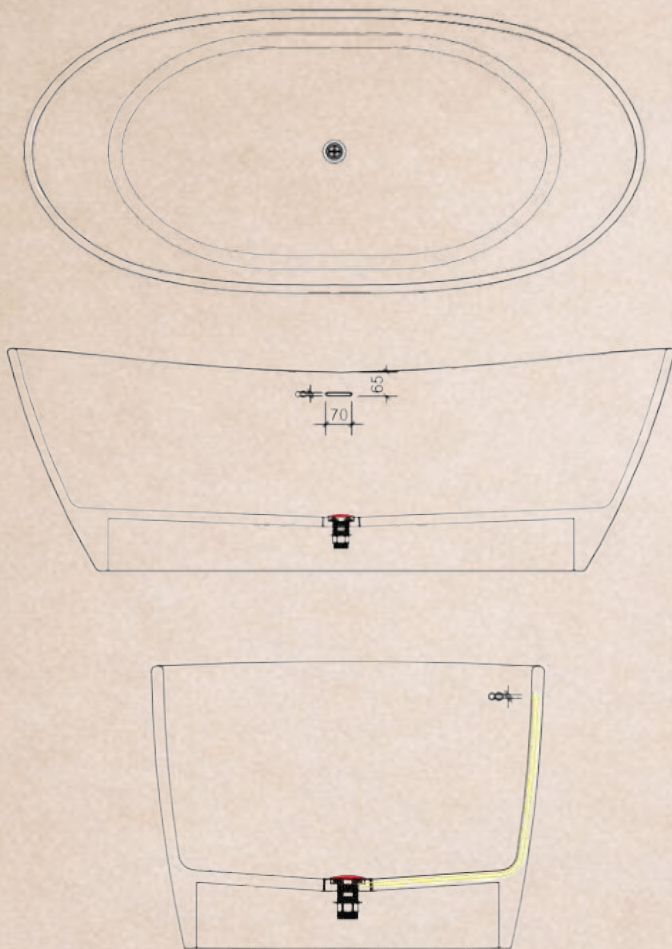

### Specifications

- Dimensions: L1805 x W800 x H600 mm
- Dry Weight: ~175 kg
- Installation: Freestanding
- Finish: Matte Solid Surface
- Color: White & Black

PRICE: 58.000.000 vnd  
Size L805 x W800 x H600