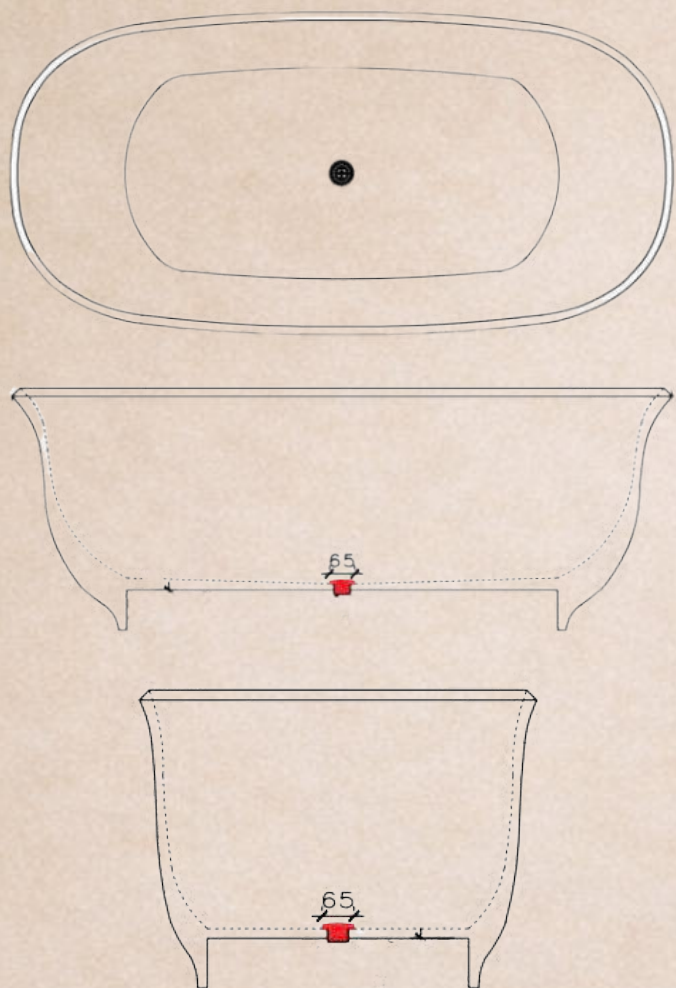

### Specifications

- Dimensions: L1800 x W900 x H630 mm
- Dry Weight: ~185 kg
- Installation: Freestanding
- Finish: Matte Solid Surface
- Color: White

PRICE: 57.200.000 vnd  
Size L1800 x W900 x H630

Custom Color Matching Available

### Specifications

- Dimensions: L1645 x W800 x H610 mm
- Dry Weight: ~195 kg
- Installation: Freestanding
- Finish: Matte Solid Surface
- Color: White

PRICE: 55.000.000 vnd  
Size L1645 x W800 x H610

Custom Color Matching Available