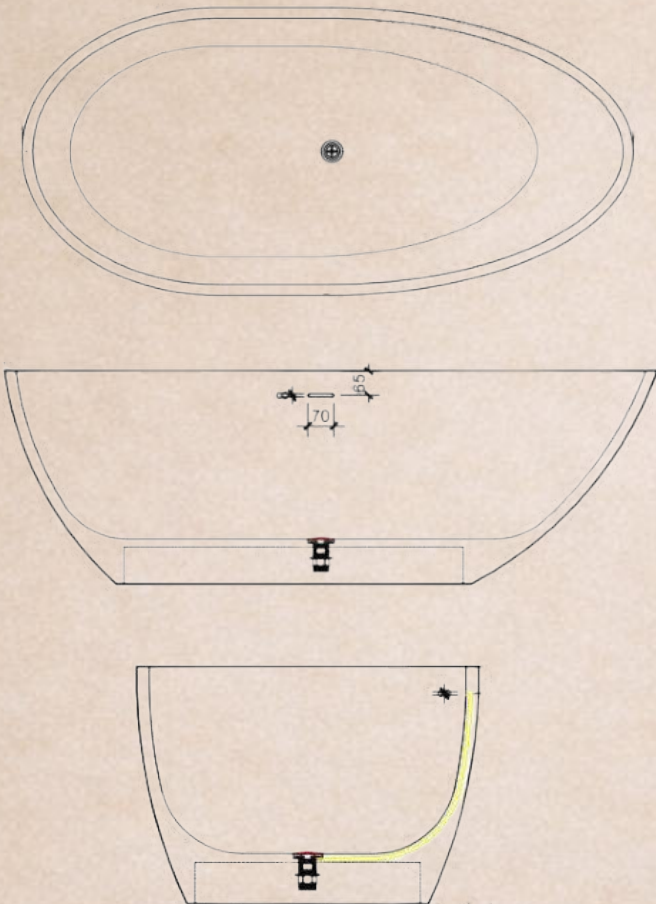

Bathtub DR07

Standard Line

Specifications

- Dimensions: L1715 x W845 x H560 mm
- Dry Weight: ~195 kg
- Installation: Freestanding
- Finish: Matte Solid Surface
- Color: White