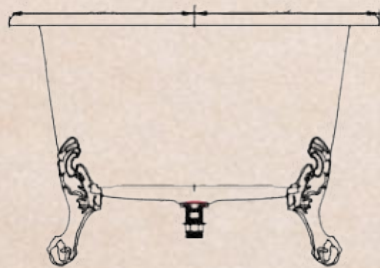

### Specifications

- Dimensions: L1676 x W914 x H622 mm
- Dry Weight: ~150 kg
- Installation: Freestanding
- Finish: Matte Solid Surface
- Color: White & Black

PRICE: 59.700.000 vnd  
Size L1676 x W914 x H622