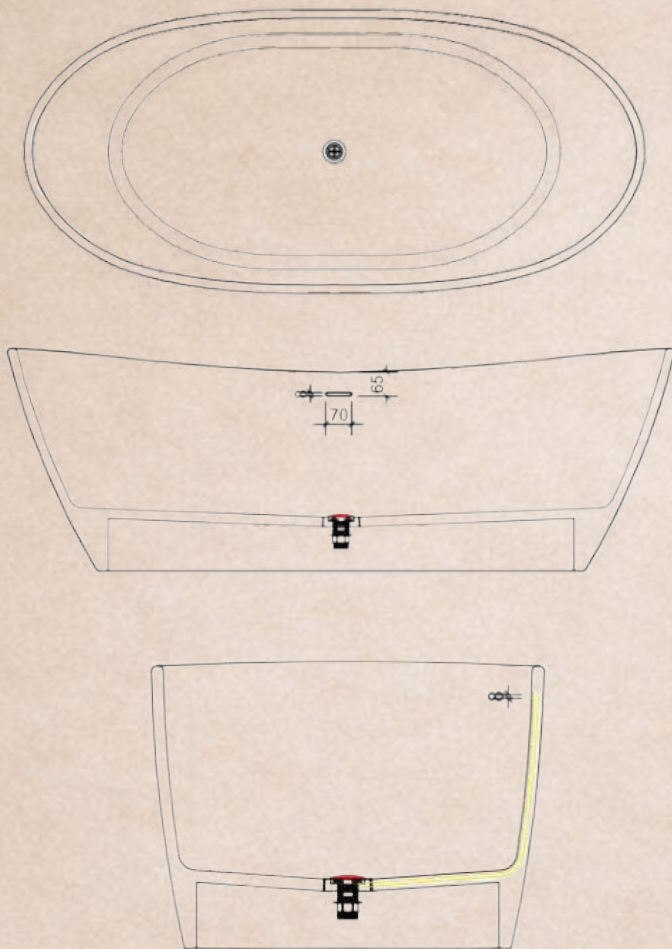

Bathtub DR15

Standard Line

Specifications

- Dimensions: L1805 x W800 x H600 mm
- Dry Weight: ~175 kg
- Installation: Freestanding
- Finish: Matte Solid Surface
- Color: White