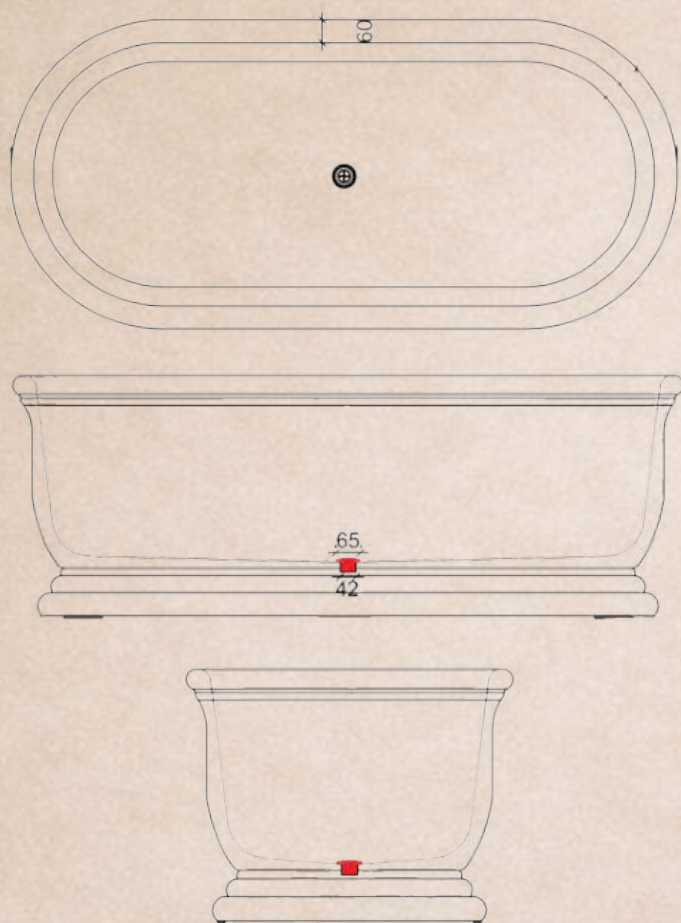

### Specifications

- Dimensions: L1645 x W800 x H610 mm
- Dry Weight: ~195 kg
- Installation: Freestanding
- Finish: Matte Solid Surface
- Color: White

PRICE: 55.000.000 vnd  
Size L1645 x W800 x H610

Custom Color Matching Available

### Specifications

- Dimensions: L1750 x W810 x H630 mm
- Dry Weight: ~220 kg
- Installation: Freestanding
- Finish: Matte Solid Surface
- Color: White

PRICE: 59.400.000 vnd  
Size L1750 x W810 x H630

Custom Color Matching Available