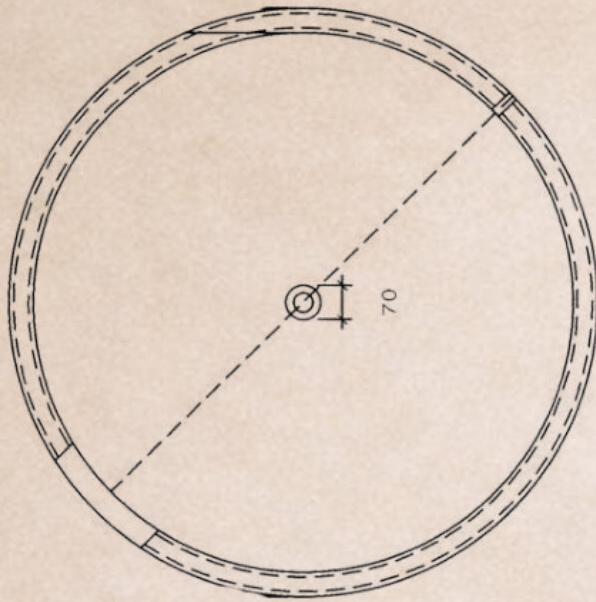

Bathtub DR29

Standard Line

Specifications

- Dimensions: D1200 x H500 mm
- Dry Weight: ~120 kg
- Installation: Freestanding
- Finish: Matte Solid Surface
- Color: Grey