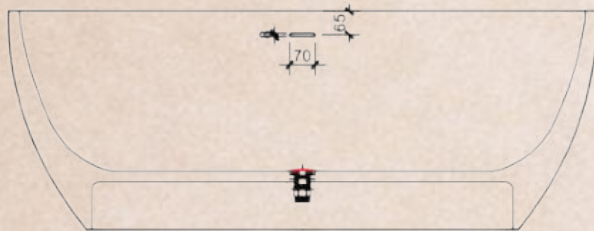

Bathtub DR13

Standard Line

Specifications

- Dimensions: L1620 x W700 x H600 mm
- Dry Weight: ~195 kg
- Installation: Freestanding
- Finish: Matte Solid Surface
- Color: White