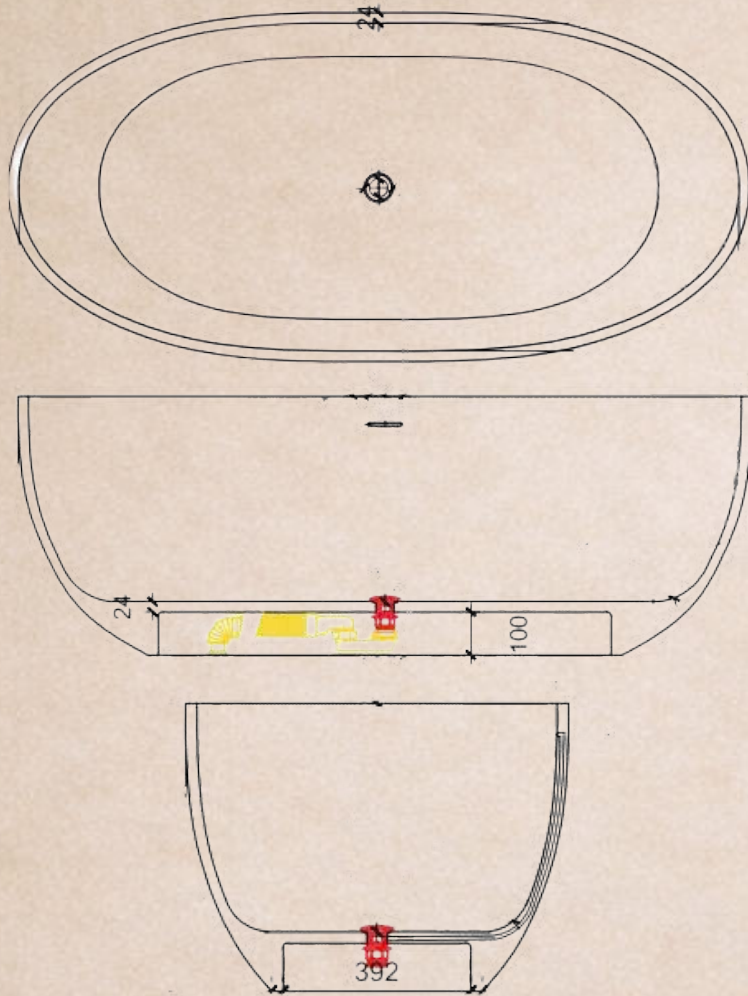

Bathtub DR36

Standard Line

Specifications

- Dimensions: L1693 x W820 x H600 mm
- Approx. Capacity: Liters
- Dry Weight: ~ 150 kg
- Installation: Freestanding
- Finish: Matte Solid Surface
- Color: White