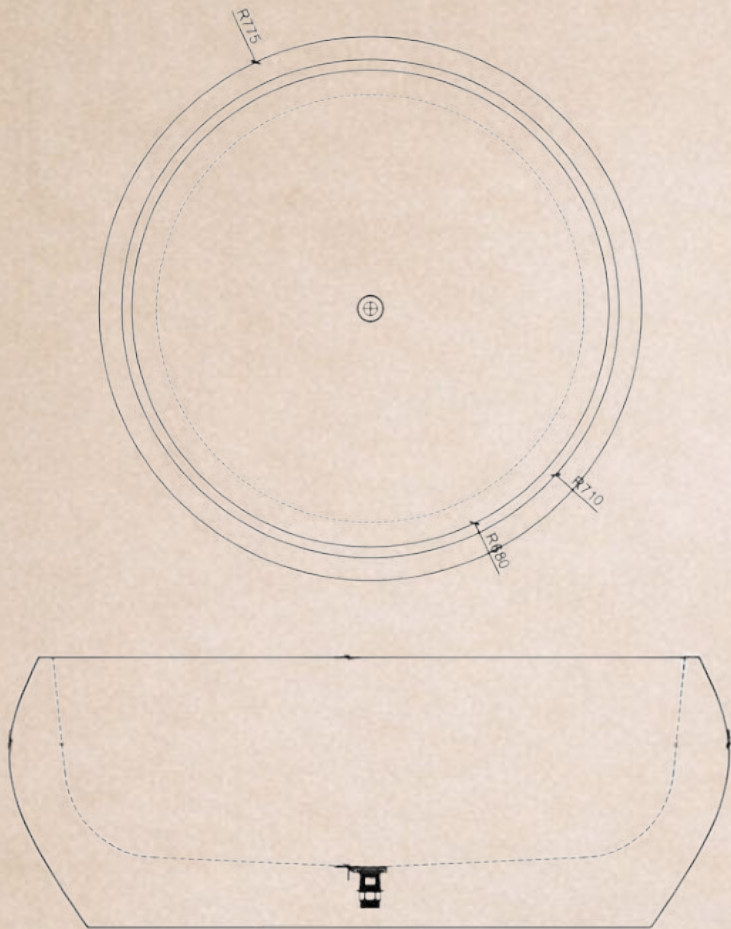

Bathtub DR09

Standard Line

Specifications

- Dimensions: L1550 x W1550 x H580 mm
- Dry Weight: ~150kg
- Installation: Freestanding
- Finish: Matte Solid Surface
- Color: White