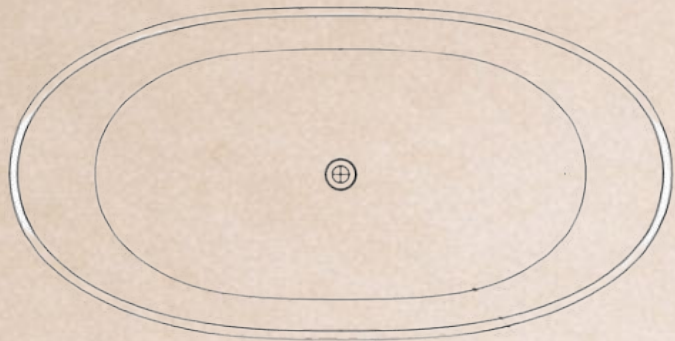

Bathtub DR18

Standard Line

Specifications

- Dimensions: L1900 x W1030 x H500 mm
- Dry Weight: ~220 kg
- Installation: Freestanding
- Finish: Matte Solid Surface
- Color: White & Black matt finish