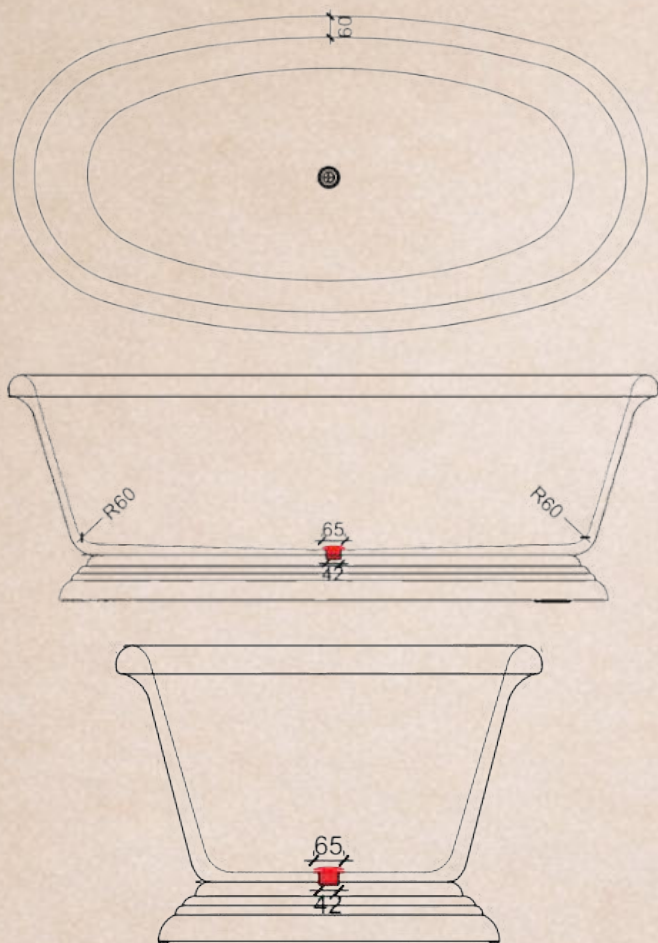

### Specifications

- Dimensions: L1900 x W1030 x H500 mm
- Dry Weight: ~220 kg
- Installation: Freestanding
- Finish: Matte Solid Surface
- Color: White & Black matt finish

PRICE: 65.000.000 vnd  
Size L1900 x W1030 x H500

### Specifications

- Dimensions: L1800 x W900 x H630 mm
- Dry Weight: ~185 kg
- Installation: Freestanding
- Finish: Matte Solid Surface
- Color: White

PRICE: 57.200.000 vnd  
Size L1800 x W900 x H630

Custom Color Matching Available