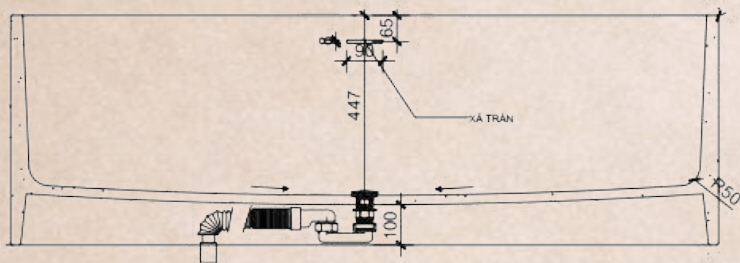

Bathtub DR35G

Standard Line

Specifications

- Dimensions: L1760 x W860 x H570 mm
- Dry Weight: ~ kg
- Installation: Freestanding
- Finish: Matte Solid Surface
- Color: Greyish Sage Green