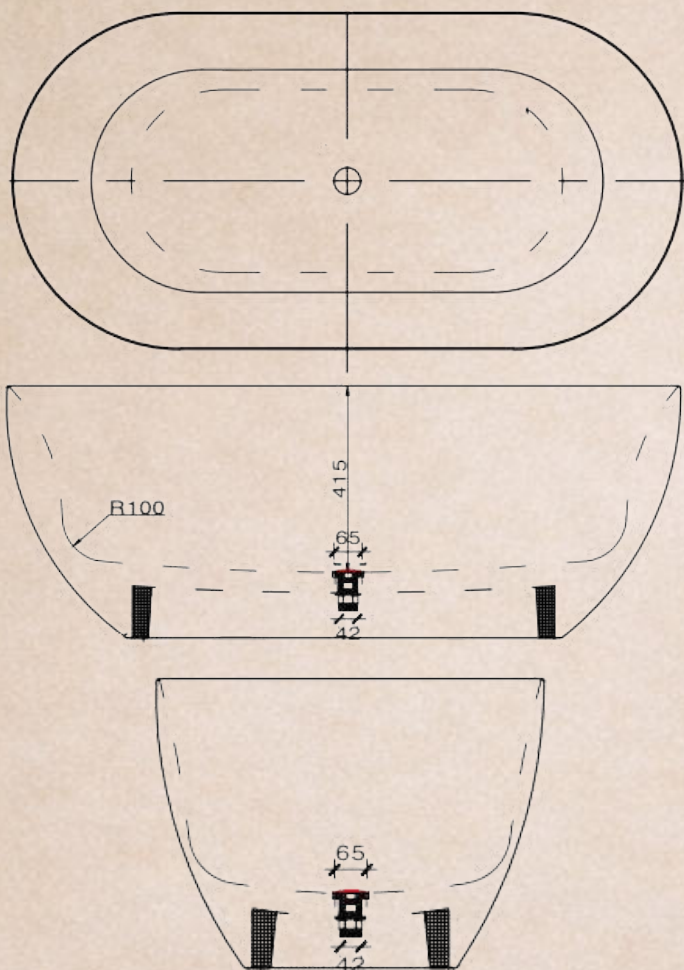

Bathtub DR23BL

Standard Line

PRICE: 80.000.000vnd
Size L1700 x W750 x H550

Specifications

- Dimensions: L1700 x W750 x H550 mm
- Dry Weight: ~120 - 140 - 150 kg
- Installation: Freestanding
- Finish: Matte Solid Surface
- Color: Blue

Custom Color Matching Available

White

Cream

Sand

Light Grey

Custom color