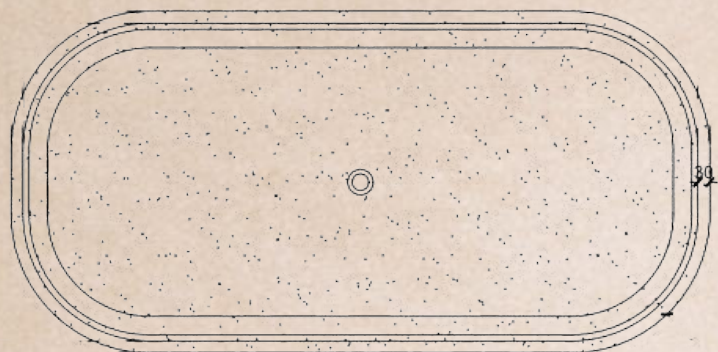

Bathtub DR35

Standard Line

Specifications

- Dimensions: L1760 x W860 x H570 mm
- Dry Weight: ~ kg
- Installation: Freestanding
- Finish: Matte Solid Surface
- Color: White