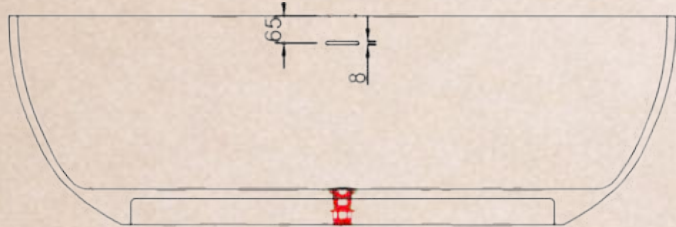

Bathtub DR17

Standard Line

Specifications

- Dimensions: L1700 x W750 x H600 mm
- Dry Weight: ~160 - 170 kg
- Installation: Freestanding
- Finish: Matte Solid Surface
- Color: White