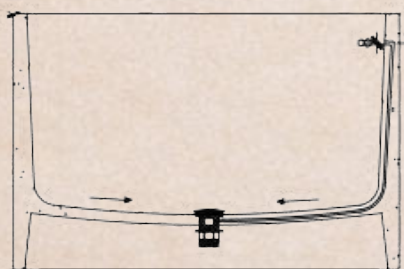

### Specifications

- Dimensions: L1760 x W860 x H570 mm
- Dry Weight: ~ kg
- Installation: Freestanding
- Finish: Matte Solid Surface
- Color: Warm Blush Beige

PRICE: 75.000.000 vnd  
Size L1760 x W860 x H570