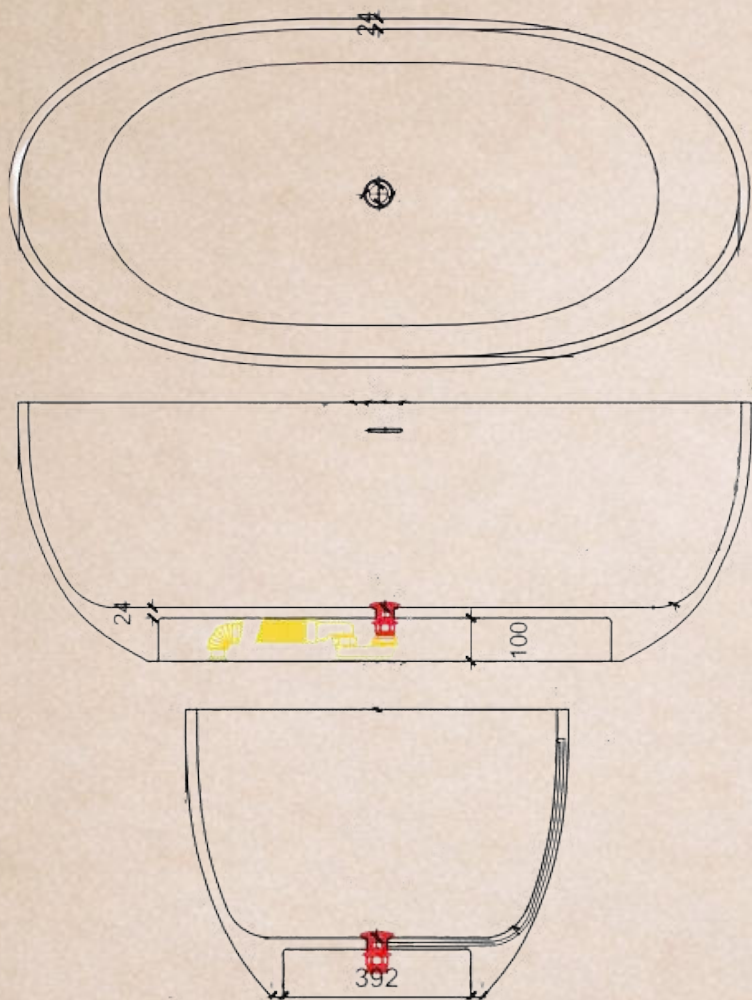

Bathtub DR36BR

Standard Line

Specifications

- Dimensions: L1693 x W820 x H600 mm
- Approx. Capacity: Liters
- Dry Weight: ~ 150 kg
- Installation: Freestanding
- Finish: Matte Solid Surface
- Color: Warm Burnt Amber