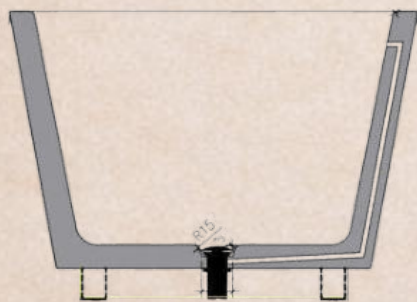

Bathtub DR16

Standard Line

Specifications

- Dimensions: L1700 x W750 x H600 mm
- Dry Weight: ~195 kg
- Installation: Freestanding
- Finish: Matte Solid Surface
- Color: White