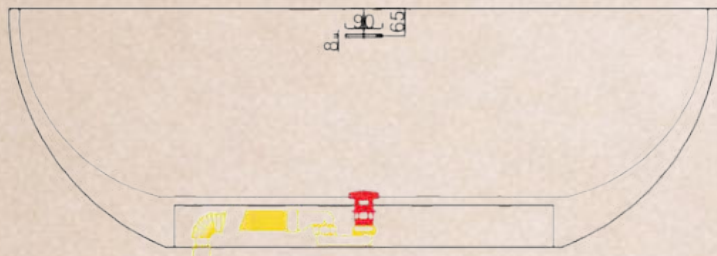

Bathtub DR34V

Standard Line

Specifications

- Dimensions: L1700 x W850 x H570 mm
- Dry Weight: ~150 kg
- Installation: Freestanding
- Finish: Matte Solid Surface
- Color: White