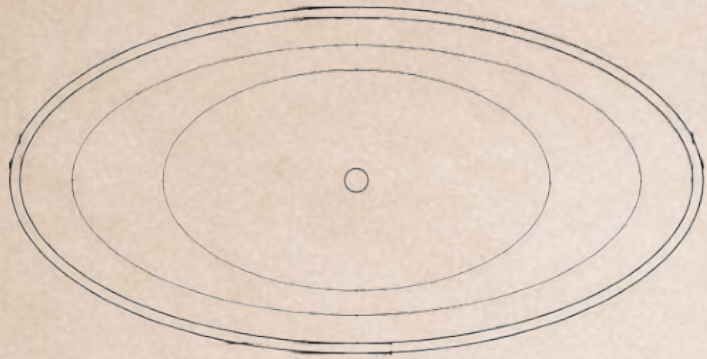

Bathtub DR34V

Standard Line

Specifications

- Dimensions: L1700 x W850 x H570 mm
- Dry Weight: ~150 kg
- Installation: Freestanding
- Finish: Matte Solid Surface
- Color: White