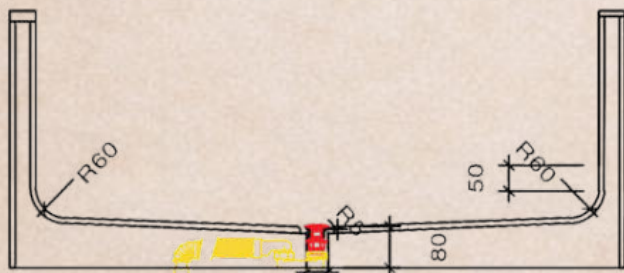

Bathtub DR29

Standard Line

Specifications

- Dimensions: D1200 x H500 mm
- Dry Weight: ~120 kg
- Installation: Freestanding
- Finish: Matte Solid Surface
- Color: Grey