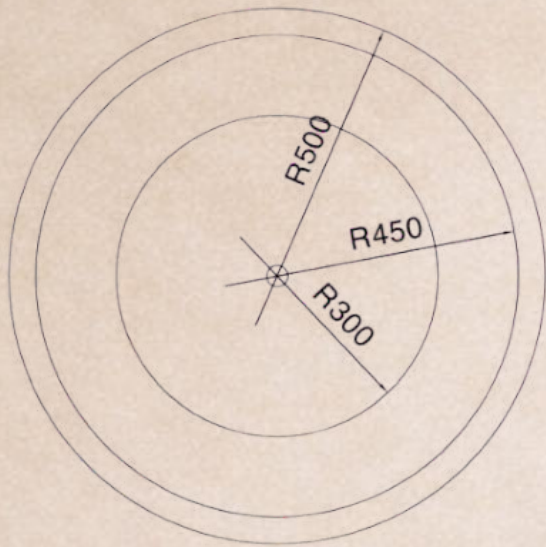

Bathtub DR32

Standard Line

Specifications

- Dimensions: D1000 x H500 mm
- Dry Weight: ~170 kg
- Installation: Freestanding
- Finish: Matte Solid Surface
- Color: White