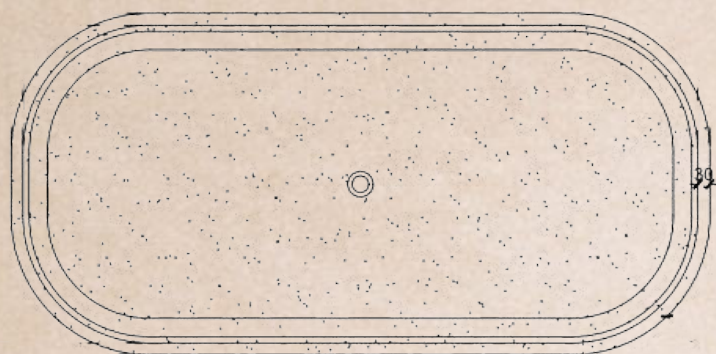

### Specifications

- Dimensions: L1760 x W860 x H570 mm
- Dry Weight: ~ kg
- Installation: Freestanding
- Finish: Matte Solid Surface
- Color: Warm Blush Beige

PRICE: 75.000.000 vnd  
Size L1760 x W860 x H570