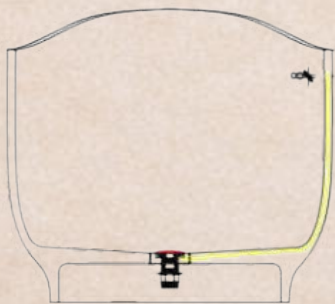

Bathtub DR14

Standard Line

Specifications

- Dimensions: L1680 x W780 x H720 mm
- Dry Weight: ~120 kg
- Installation: Freestanding
- Finish: Matte Solid Surface
- Color: White