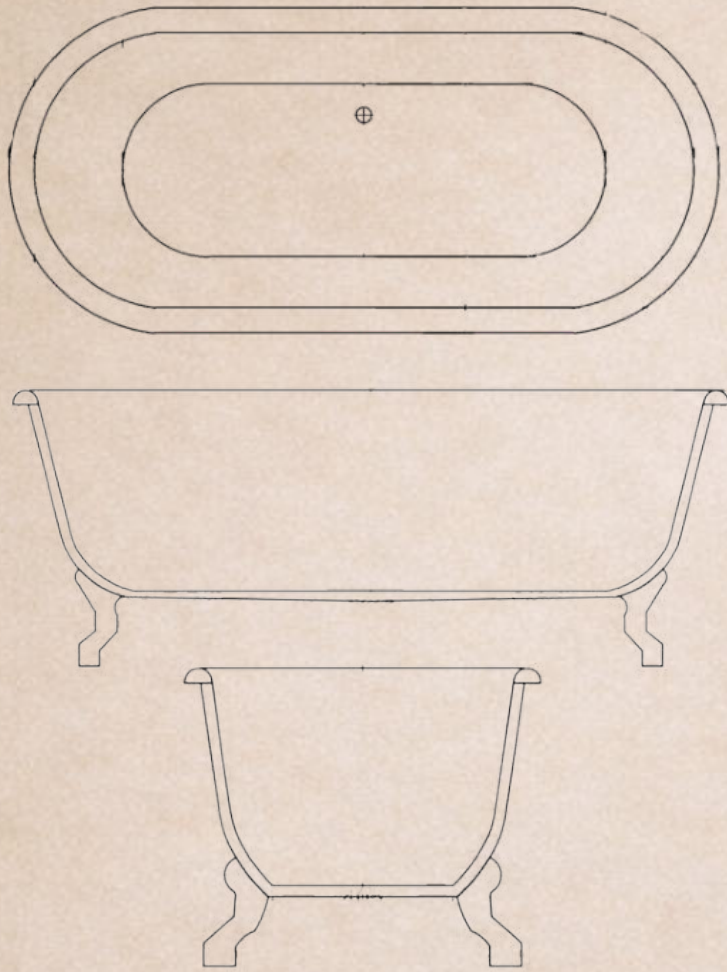

### Specifications

- Dimensions: L1750 x W800 x H674 mm
- Dry Weight: ~150 kg
- Installation: Freestanding
- Finish: Matte Solid Surface
- Color: White & Brown

PRICE: 60.700.000 vnd  
Size L1750 x W800 x H674