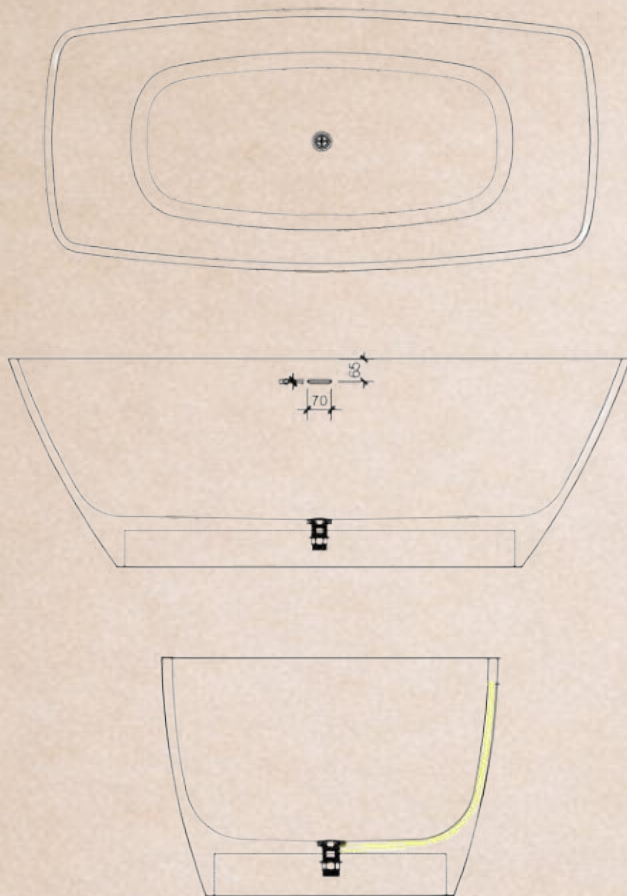

Bathtub DR04

Standard Line