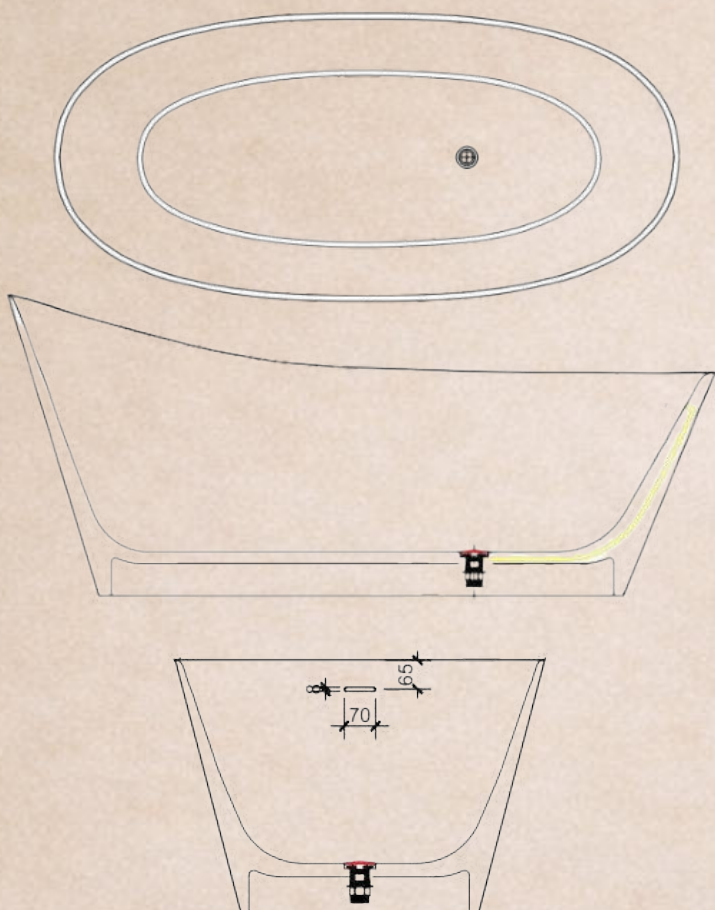

Bathtub DR10

Standard Line

Specifications

- Dimensions: L1790 x W824 x H760 mm
  L1700 x W824 x H760 mm
- Dry Weight: ~155 - 175 kg
- Installation: Freestanding
- Finish: Matte Solid Surface
- Color: White