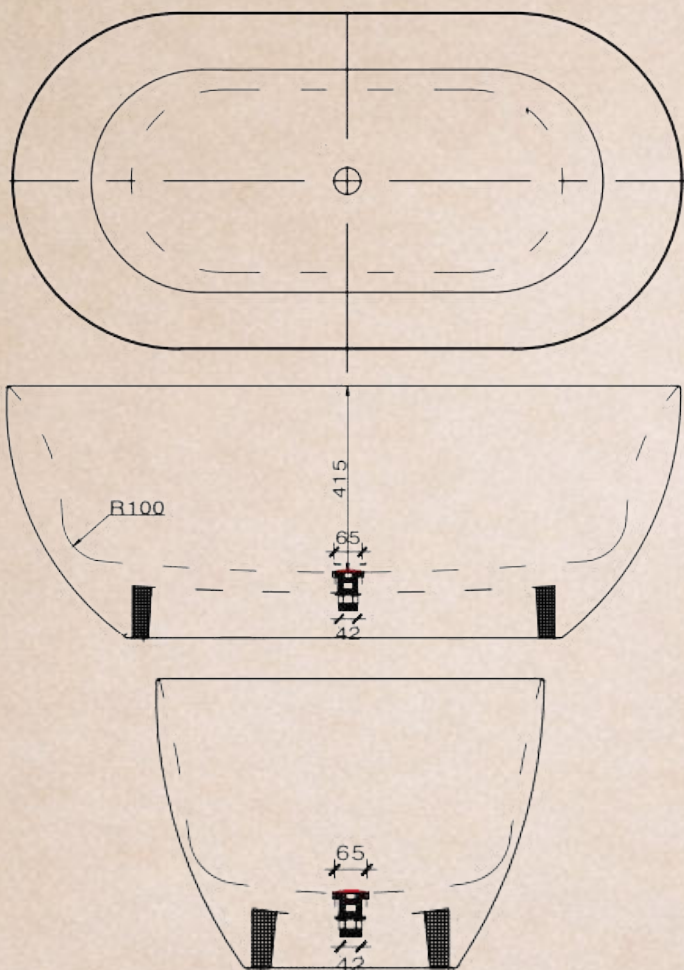

### Specifications

- Dimensions: L1750 x W810 x H630 mm
- Dry Weight: ~220 kg
- Installation: Freestanding
- Finish: Matte Solid Surface
- Color: White

PRICE: 59.400.000 vnd  
Size L1750 x W810 x H630

Custom Color Matching Available

### Specifications

- Dimensions: L1500 x W750 x H550 mm  
L1700 x W750 x H550 mm  
L1800 x W800 x H550 mm
- Dry Weight: ~120 - 140 - 150 kg
- Installation: Freestanding
- Finish: Matte Solid Surface
- Color: White