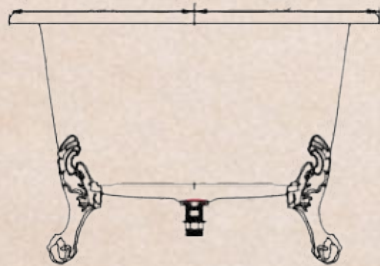

Bathtub DR08G

Standard Line

Specifications

- Dimensions: L1676 x W914 x H622 mm
- Dry Weight: ~150 kg
- Installation: Freestanding
- Finish: Matte Solid Surface
- Color: Gold