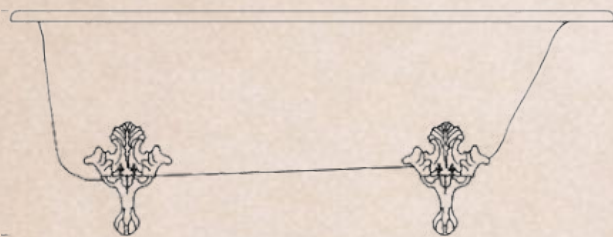

Bathtub DR08

Standard Line

Specifications

- Dimensions: L1676 x W914 x H622 mm
- Dry Weight: ~150 kg
- Installation: Freestanding
- Finish: Matte Solid Surface
- Color: White & Black