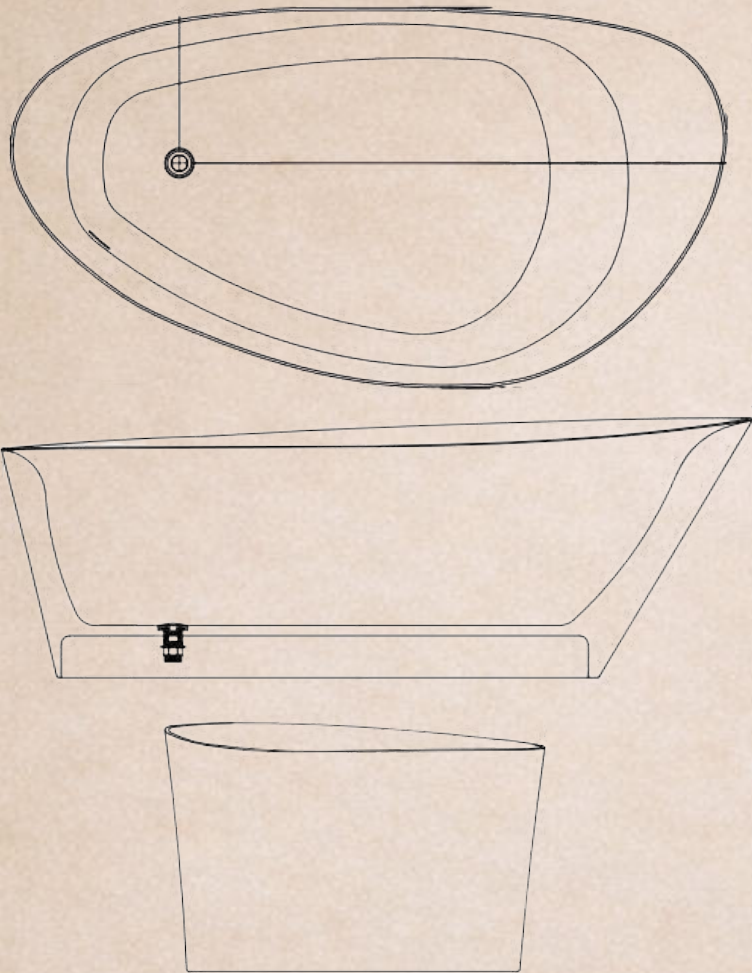

### Specifications

- Dimensions: D1200 x H500 mm
- Dry Weight: ~120 kg
- Installation: Freestanding
- Finish: Matte Solid Surface
- Color: Grey

PRICE: 59.940.000 vnd  
Size D1200 x H500

Custom Color Matching Available

### Specifications

- Dimensions: L1800 x W954 x H620 mm
- Dry Weight: ~ 150 kg
- Installation: Freestanding
- Finish: Matte Solid Surface
- Color: White

PRICE: 65.000.000 vnd  
Size L1800 x W954 x H620

Custom Color Matching Available