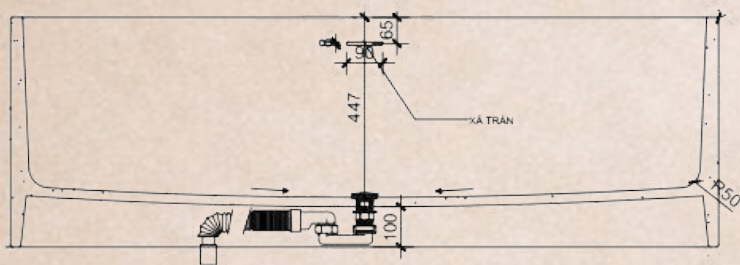

### Specifications

- Dimensions: L1760 x W860 x H570 mm
- Dry Weight: ~ kg
- Installation: Freestanding
- Finish: Matte Solid Surface
- Color: Warm Blush Beige

PRICE: 75.000.000 vnd  
Size L1760 x W860 x H570