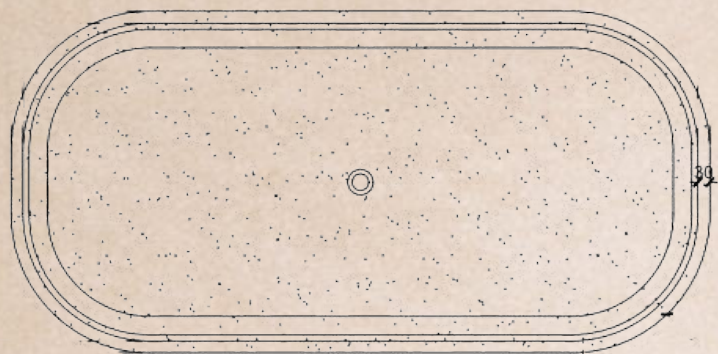

Bathtub DR35G

Standard Line

Specifications

- Dimensions: L1760 x W860 x H570 mm
- Dry Weight: ~ kg
- Installation: Freestanding
- Finish: Matte Solid Surface
- Color: Greyish Sage Green