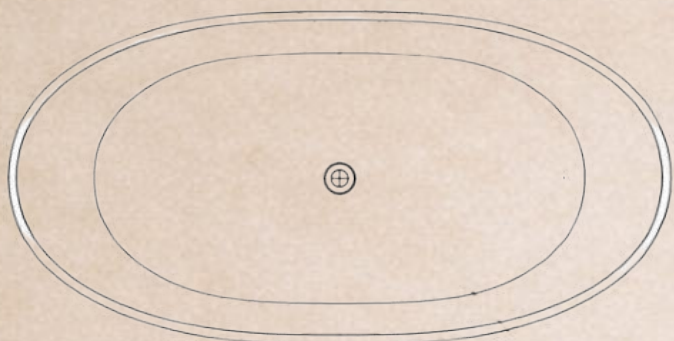

Bathtub DR17

Standard Line

Specifications

- Dimensions: L1700 x W750 x H600 mm
- Dry Weight: ~160 - 170 kg
- Installation: Freestanding
- Finish: Matte Solid Surface
- Color: White