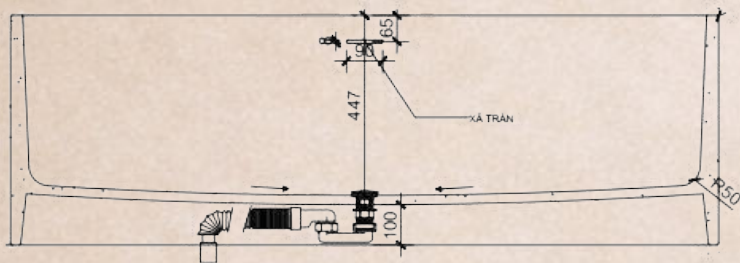

Bathtub DR35

Standard Line

Specifications

- Dimensions: L1760 x W860 x H570 mm
- Dry Weight: ~ kg
- Installation: Freestanding
- Finish: Matte Solid Surface
- Color: White