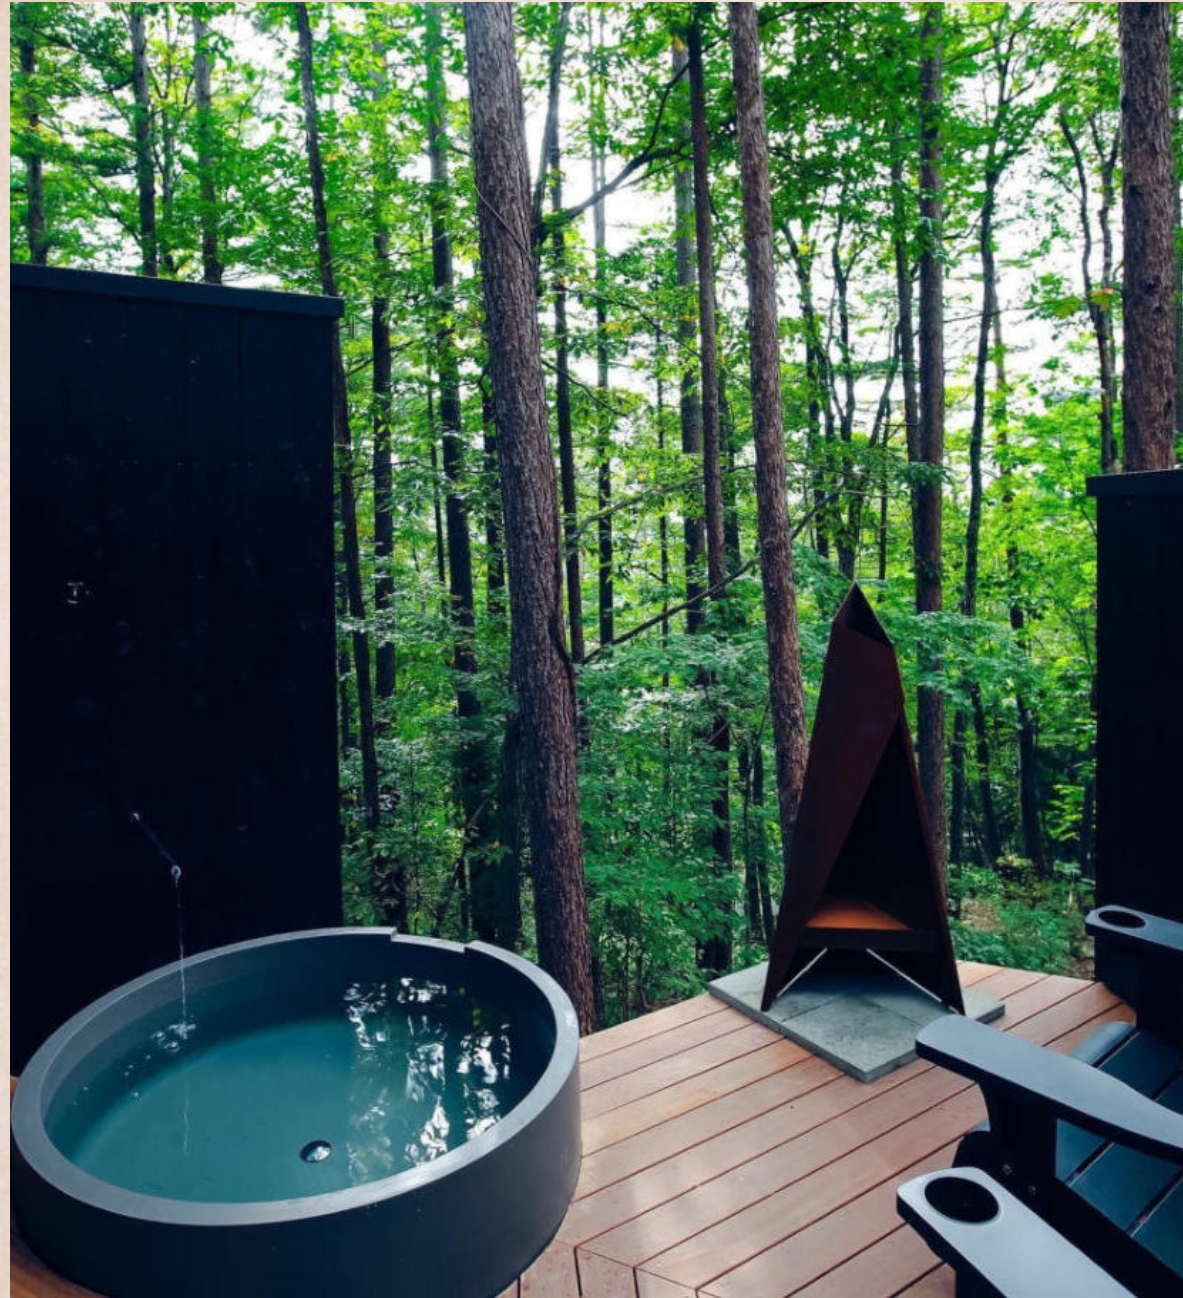

PRICE: 59.940.000 vnd
Size D1200 x H500

Custom Color Matching Available

White

Cream

Sand

Light Grey

Custom color