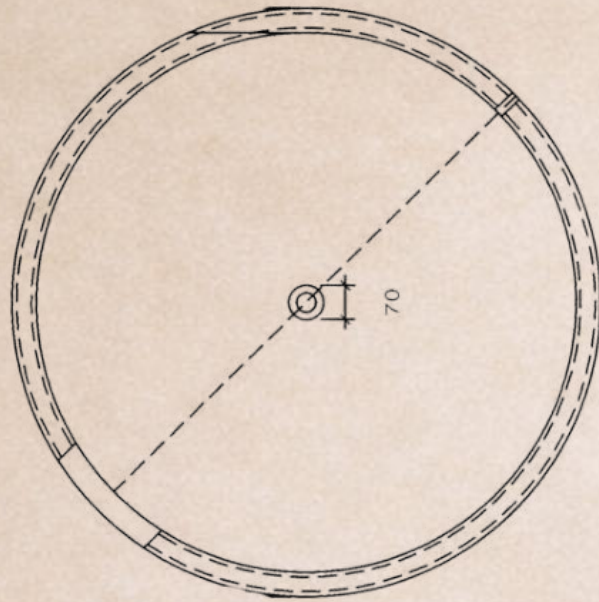

Bathtub DR29GY

Standard Line

Specifications

- Dimensions: D1200 x H500 mm
- Dry Weight: ~120 kg
- Installation: Freestanding
- Finish: Matte Solid Surface
- Color: Grey