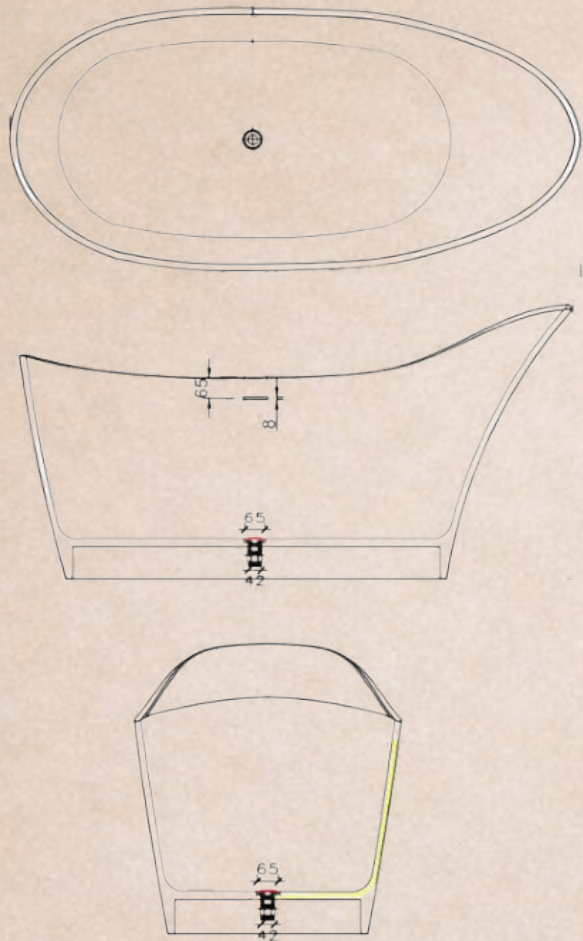

### Specifications

- Dimensions: L1810 x W865 x H600 mm
- Dry Weight: ~204 kg
- Installation: Freestanding
- Finish: Matte Solid Surface
- Color: White

PRICE: 57.400.000 vnd  
Size L1810 x W865 x H600

Custom Color Matching Available

### Specifications

- Dimensions: L1730 x W795 x H860 mm
- Dry Weight: ~170 kg
- Installation: Freestanding
- Finish: Matte Solid Surface
- Color: White

PRICE: 55.700.000 vnd  
Size L1730 x W795 x H860

Custom Color Matching Available