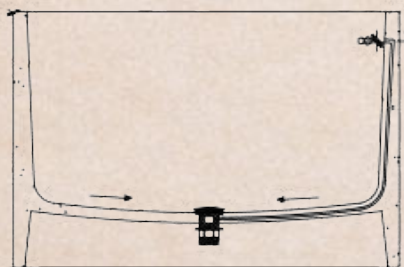

Bathtub DR35G

Standard Line

Specifications

- Dimensions: L1760 x W860 x H570 mm
- Dry Weight: ~ kg
- Installation: Freestanding
- Finish: Matte Solid Surface
- Color: Greyish Sage Green