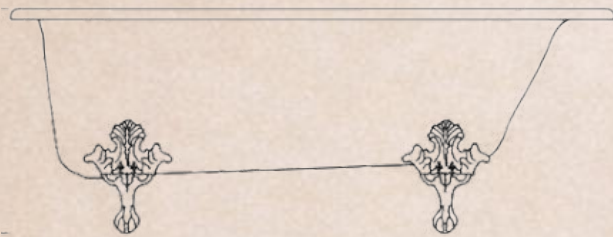

Bathtub DR08G

Standard Line

Specifications

- Dimensions: L1676 x W914 x H622 mm
- Dry Weight: ~150 kg
- Installation: Freestanding
- Finish: Matte Solid Surface
- Color: Gold