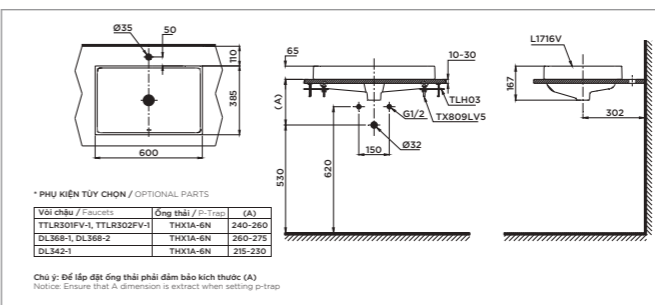

L1716

L1716 Thân chậu