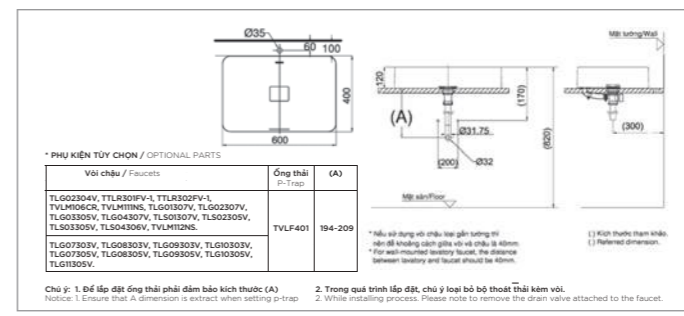

PJS03WE

PJS03WE   Thân chậu