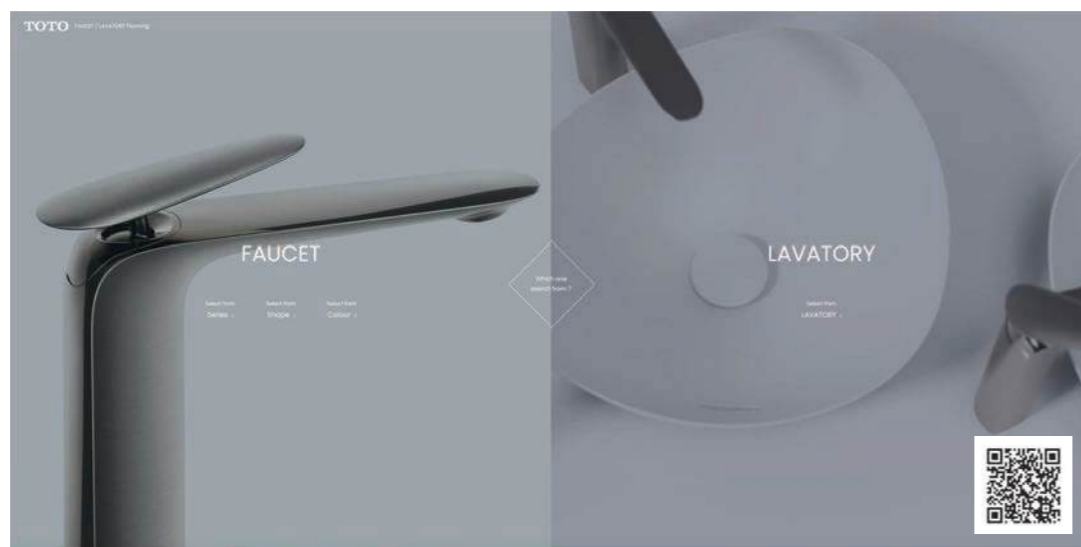

LÊN KẾ HOẠCH CHO VÒI & CHẬU RỬA | FAUCET & LAVATORY PLANNING