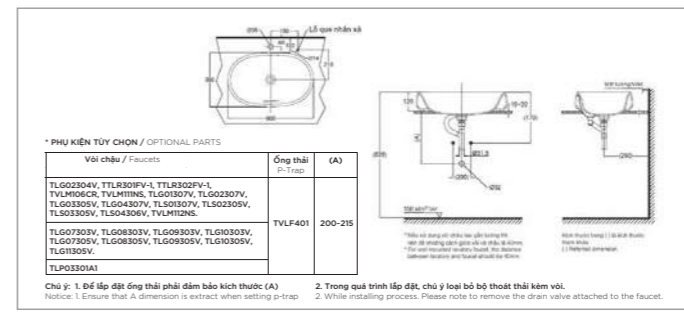

PJS05W

PJS05W   Thân chậu