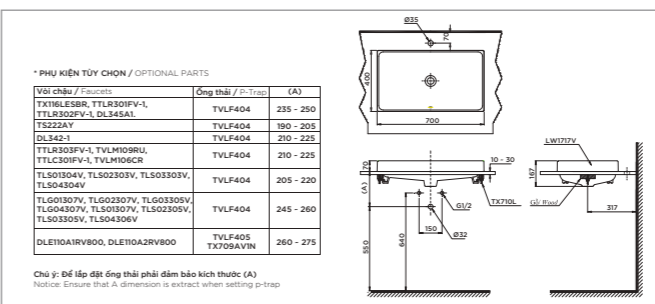

LT1717

LT1717 Thân chậu