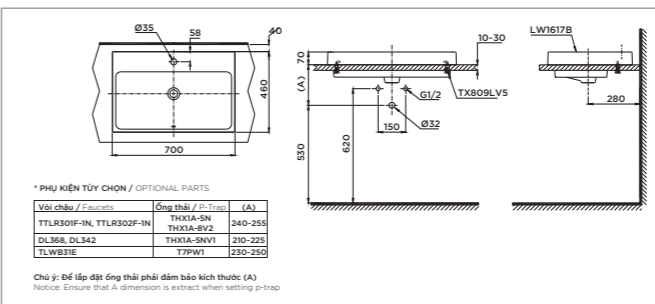

LW1617B

LW1617B Thân chậu