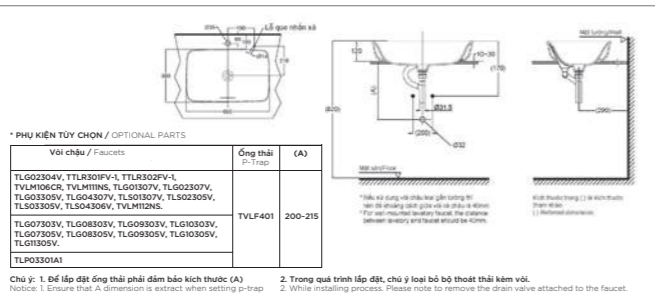

PJS06W

PJS06W Thân chậu