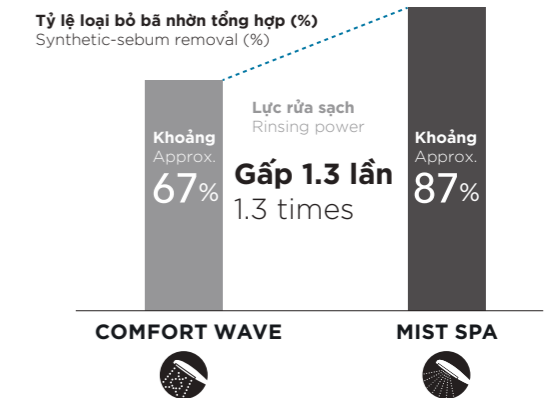

Lực rửa sạch gấp 1.3 lần so với COMFORT WAVE.
1.3 times the rinsing power of COMFORT WAVE

Điều kiện thử nghiệm | Testing conditions
Mã sản phẩm thử nghiệm: TBW01035
Testing product code: TBW01035
Lưu lượng dòng MIST SPA: 3.5 L/phút (0.92 GPM)
MIST SPA flow rate: 3.5 L/min (0.92 GPM)
Lưu lượng dòng COMFORT WAVE: 6.5 L/phút (1.72 GPM)
COMFORT WAVE flow rate: 6.5 L/min (1.72 GPM)
Thời gian chảy: 15 giây. Nhiệt độ dòng chảy: 42±1°C (98°-102°F)
Flow duration: 15 sec. Flow temperature: 42±1°C (98° - 102° F)

Lưu ý: Một microlit bã nhờn tổng hợp được thoa lên cánh tay của một đối tượng người và rửa sạch dưới các điều kiện thử nghiệm được chỉ định ở trên. Phần trăm bã nhờn tổng hợp được loại bỏ sau đó đã được đo lường. Thử nghiệm được thực hiện bởi TOTO.

Note: One microliter synthetic sebum was applied to a human subject's arm and rinsed off under the testing conditions specified above. The percentage of synthetic sebum removed was then measured. Testing performed by TOTO.

Lưu ý: Kết quả có thể thay đổi tùy thuộc vào điều kiện sử dụng và sự khác biệt cá nhân.

Note: Results may vary based on usage conditions and individual differences