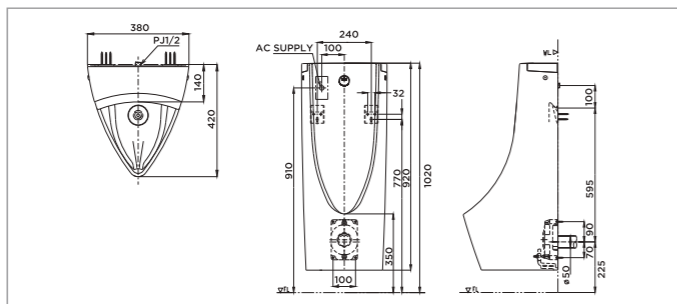

USWN900AS (AC 220V)

USWN900AS Thân tiểu