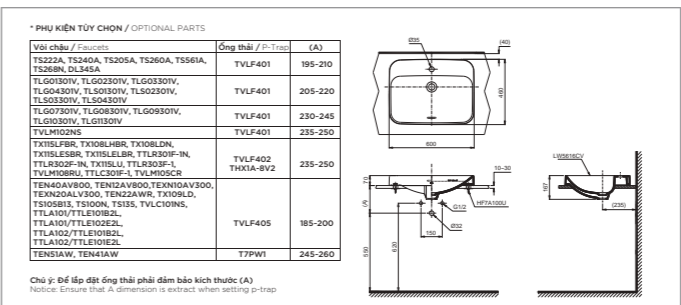

LT5616C

L5616C Thân chậu