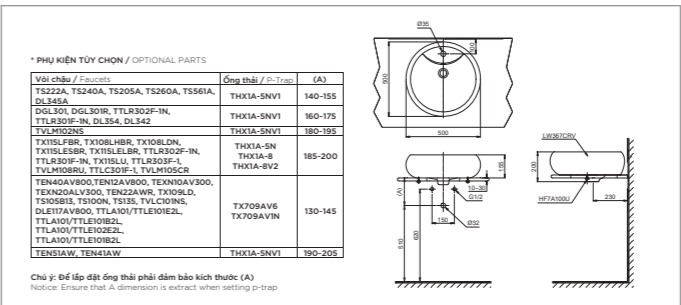

LT367CR

L367CR Thân chậu