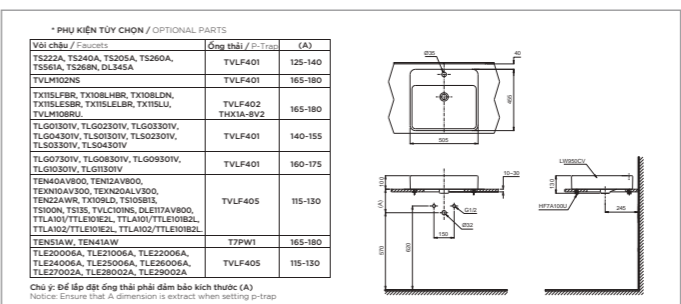

LT950C

L950C Thân chậu