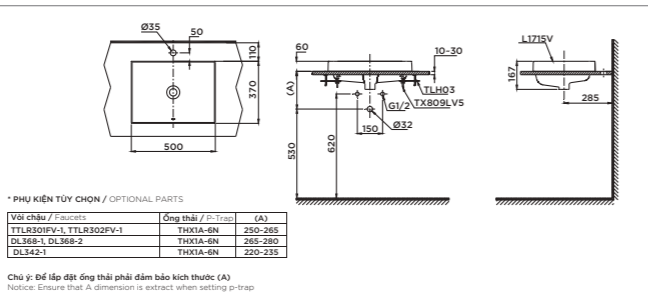

L1715

LW1715B Thân chậu