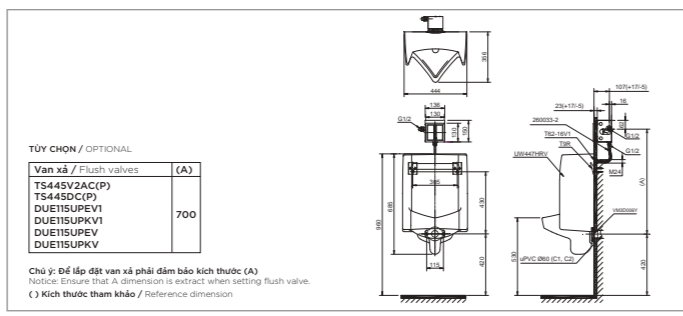

UT447HR

U447H   Thân tiểu