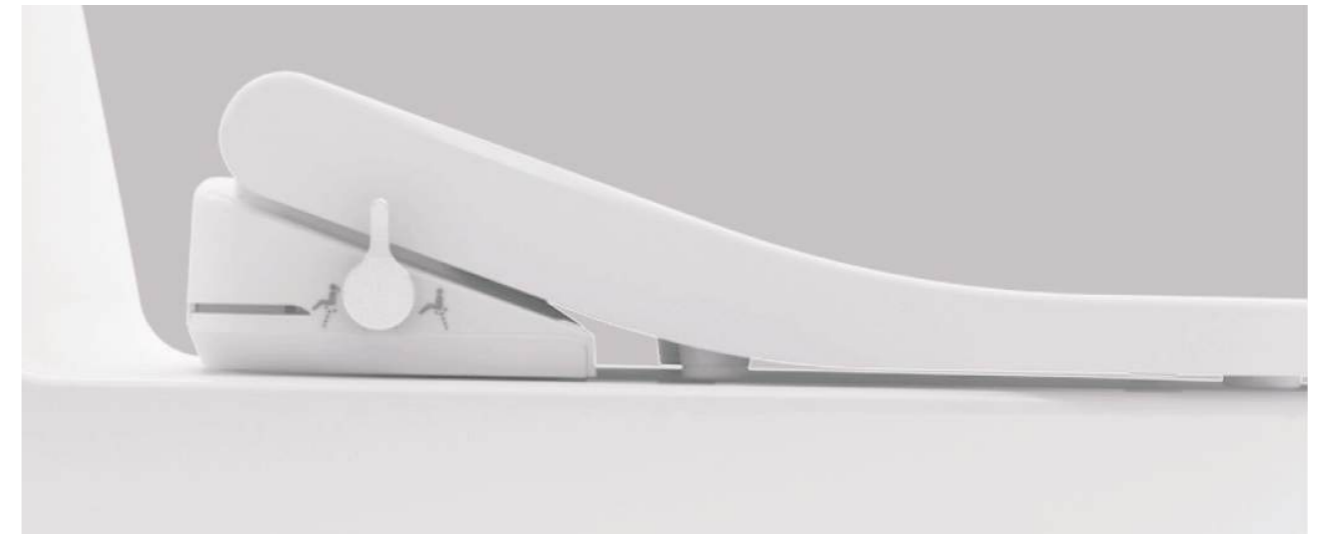

ECOWASHER

Nắp rửa ECOWASHER được chế tạo từ những chất liệu cao cấp tích hợp vòi rửa nước lạnh, cơ chế vận hành đơn giản không cần điện năng. Vòi rửa được tích hợp bên trong nắp có khả năng rửa trước và sau để đảm bảo vệ sinh cho bạn.

The Eco-washer is made using high quality materials, and operates without electricity. The nozzle is produced under a high precision process to ensure years of smooth trouble free operation.

Điều khiển vòi rửa đơn giản bằng tay gạt với thiết kế tiện dụng. Tia nước trộn bọt khí nhẹ nhàng, thoải mái.

With a simple turn of the knob a nozzle will extend and spray a gentle aerated water jet for as long as needed. Turn the knob shut and the nozzle will automatically retract.