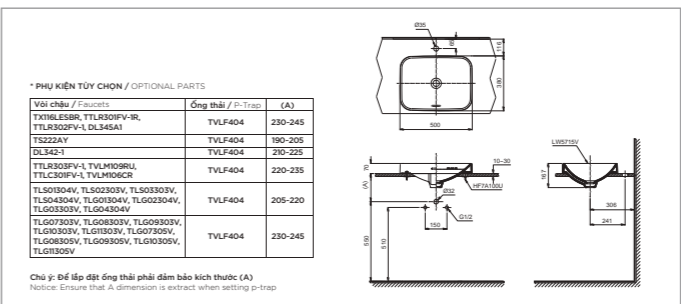

LT5715

L5715 Thân chậu