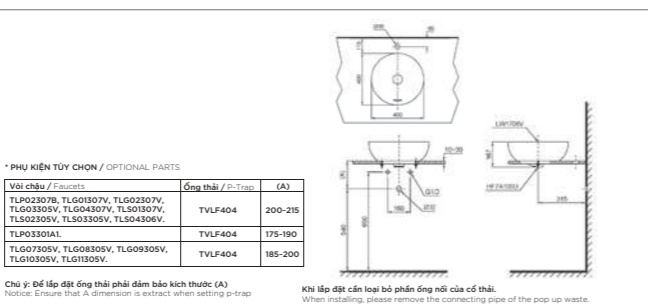

LT1706

L5616C Thân chậu