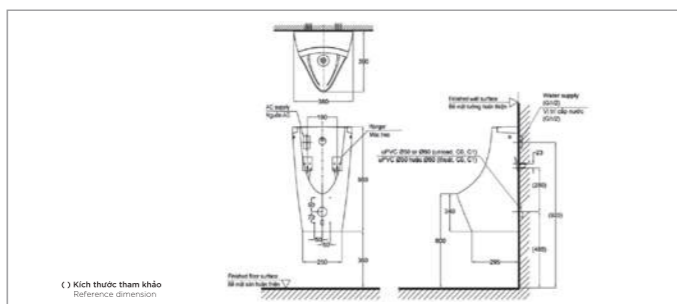

USWN902AEV

USWN902AEV Thân tiểu