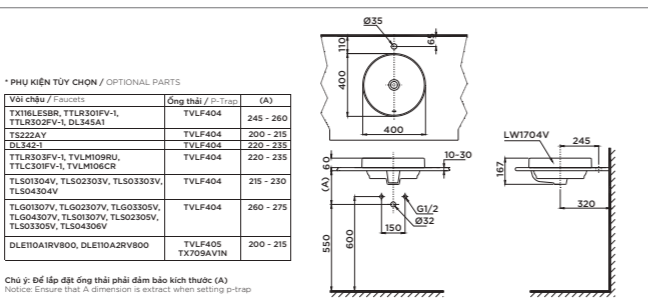

L1704

LW1704B Thân chậu