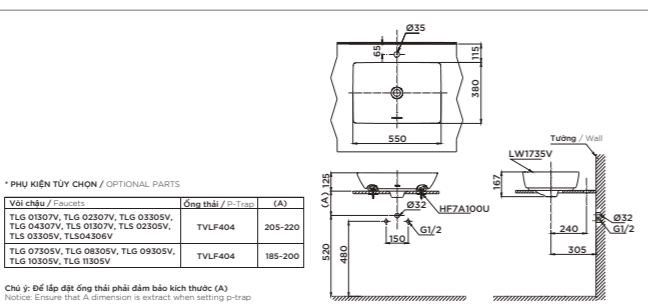

LT1735

L1735 Thân chậu