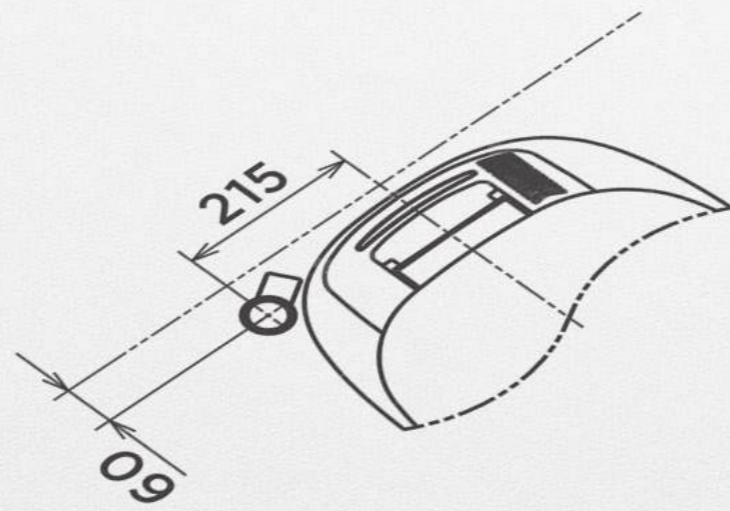

At any stages of your projects' development, you will have the advantage of TOTO's global customer support network.

TOTO GLOBAL SITE
www.toto.com

**NEOREST NX II
NEOREST NX I**

L800 x W468 x H565 mm
L800 x W468 x H565 mm