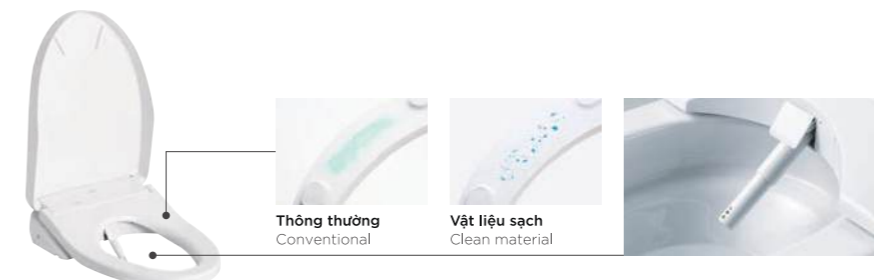

Made of high-quality waste-resistant resin and automatically sprayed with EWATER+ after each use, the wand is extremely resistant to waste and stains. What's more, the wand attaches to the seat, not the bowl, so waste is less likely to even reach it. Though the wand is self-cleaning, you will appreciate how easily you can reach it.