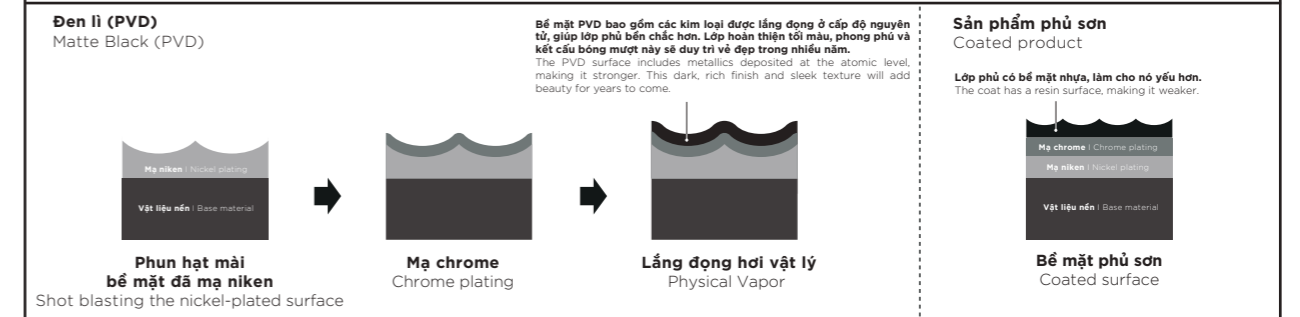

What is Matte Black by TOTO?