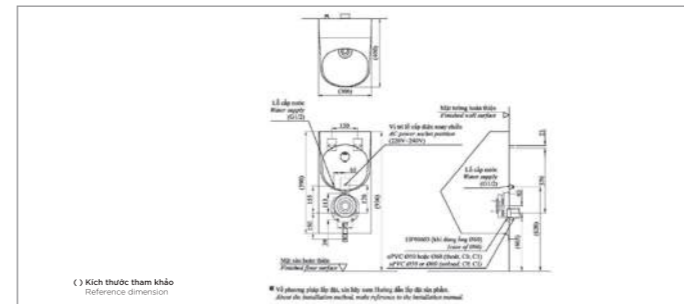

USWN925AEV

USWN925AEV Thân tiểu