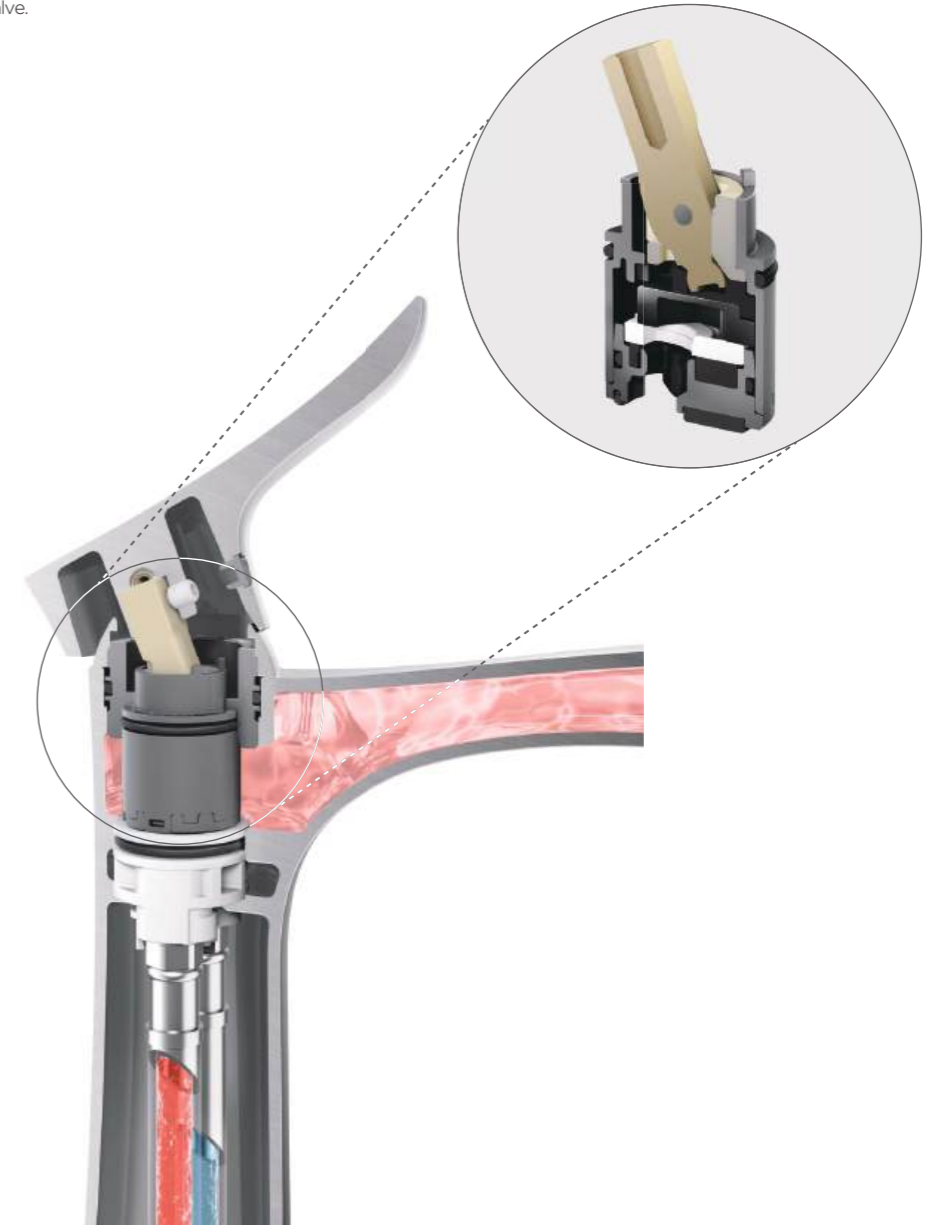

Special coating for prolonged comfort.

The ceramic disc, a core valve component, is covered with a special DLC (Diamond Like Carbon) coating. This ensures long-lasting quality over conventional faucets that use a greased valve.