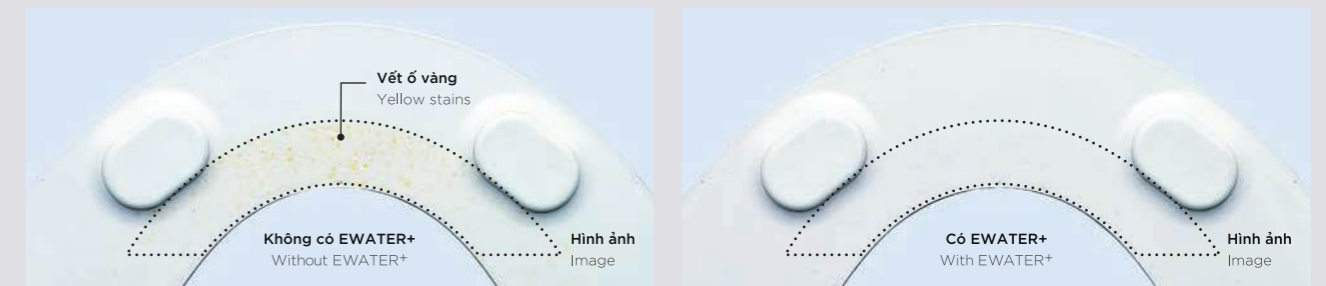

EWATER+

EWATER+ ĐƯỢC PHUN LÊN PHẦN PHÍA TRƯỚC CỦA MẶT DƯỚI BỆ NGỒI, NƠI CHẤT THẢI DỄ DÀNG BẮM ĐỌNG.

Điều này ngăn chặn nước tiểu và các chất thải khác tạo nên vết ố vàng, giúp duy trì sự sạch sẽ của bệ ngồi. Nước điện phân được phun trước khi đi vệ sinh cho phép bạn lau sạch chất thải dễ dàng hơn bao giờ hết.

EWATER+ IS SPRAYED ON THE EASILY FOULED FRONT SECTION OF THE BACKSIDE OF THE TOILET SEAT.

This helps suppress urine and other waste from becoming yellow stains, for long-lasting cleanliness. A quick manual spray before cleaning allows you to remove waste with a light wipe.

Khảo sát: Đánh giá về chất thải bám đọng trên bề mặt ở phần trước của mặt sau vành bệ ngồi, khi có và không có EWATER+
Điều kiện sử dụng: Số lần sử dụng tương đương với tình huống giả định một gia đình gồm 4 người sử dụng trong hai tuần (không vệ sinh sản phẩm)
*Kết quả có thể thay đổi tùy thuộc vào cách sử dụng và điều kiện môi trường. Tất cả dữ liệu được thu thập bởi TOTO.
Các đường nét đứt trong hình minh họa thể hiện khu vực mà EWATER+ được phun.

Survey: Evaluation of waste on the front section of the backside of the toilet seat with and without use of EWATER+
Usage conditions: A number of uses equivalent to usage for two weeks by a family of four (without cleaning)
*Results vary according to usage and environmental conditions. All data collected by TOTO. The dotted lines in the figure show the area over which EWATER+ is sprayed.

Cách EWATER+ hoạt động

How EWATER+ Cleans

PREMIST là một lớp sương tạo ra từ nước thông thường, được phun bên trong lòng cầu.

PREMIST, a fine mist of water is sprayed inside the toilet.

Chất thải khó bám lên bề mặt ướt, nên sẽ dễ dàng bị cuốn trôi hơn.

Since waste is less able to adhere to a wet surface, it is more easily washed away.

EWATER+ được ứng dụng để làm sạch vòi rửa, lòng bàn cầu và loại bỏ chất thải.

After you step away from the toilet, EWATER+ is sprayed in the toilet bowl and underneath the toilet seat, after which the lid automatically closes.

EWATER+ được tự động kích hoạt với chu kỳ 8 tiếng tính từ lần sử dụng gần nhất.

EWATER+ is automatically sprayed 8 hours after the last use.

EWATER+ được phun lan tỏa tiếp xúc với phần dưới của vành bệ ngồi

EWATER+ reaches underneath the toilet seat.

EWATER+ được phun đến toàn bộ lòng bàn cầu, với những giọt nước lớn bao phủ bề mặt lòng bàn cầu và những hạt nước nhỏ trộn bọt khí để chạm tới phần trước của mặt dưới vành của bệ ngồi WASHLET.

EWATER+ is sprayed throughout the toilet bowl, with large droplets covering the bowl surface and small droplets carried by air currents reaching the front section of the backside of the toilet seat.