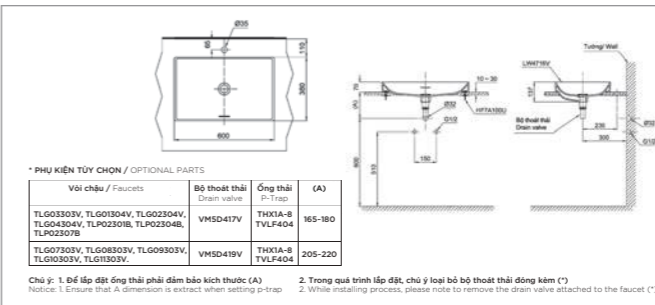

**LT4716G17
LT4716G19**

L4716 Thân chậu