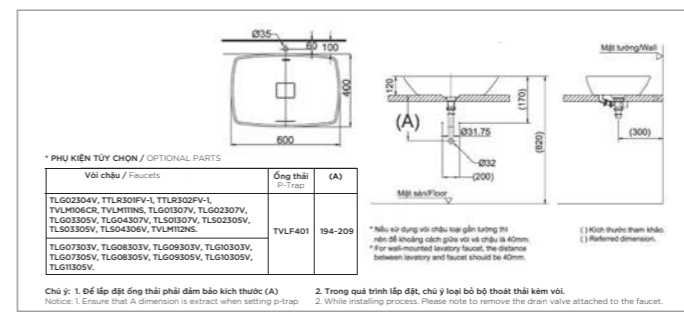

PJS02WE

PJS02WE   Thân chậu