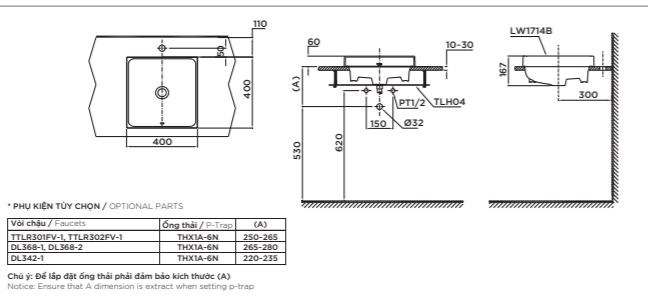

LW1714B

LW1714B Thân chậu