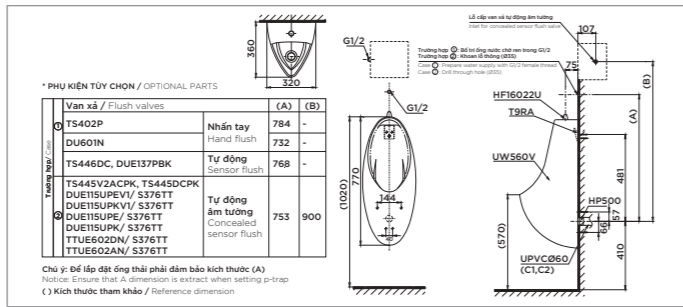

UT560T

U560T   Thân tiểu