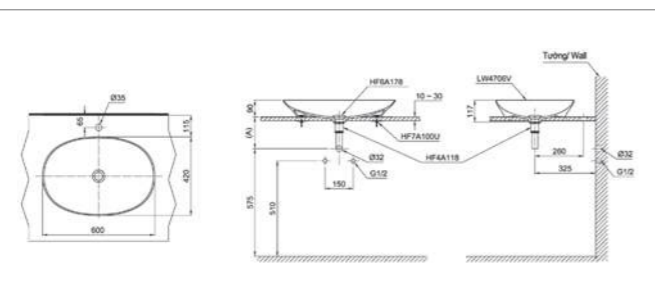

LT4706

L4706 Thân chậu