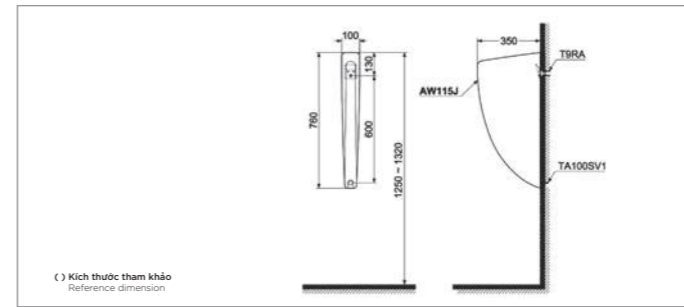

AW115J

AW115J   Thân vách