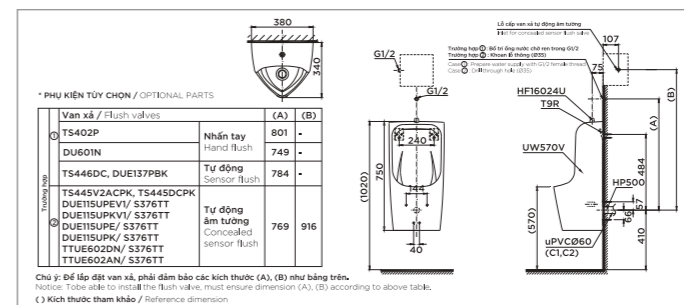

UT570T

U570T Thân tiểu