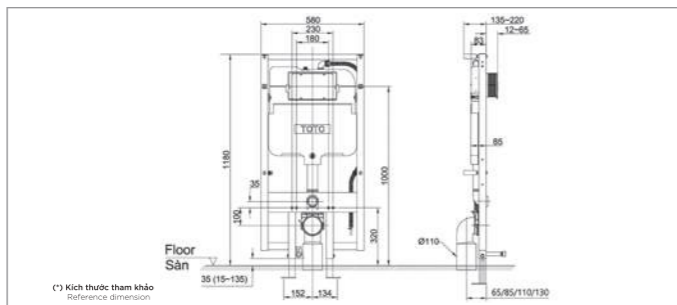

WH172AAT

WH172AT Kết nước và khung âm tường
kèm ống thải cong
Nắp đẩy nút nhấn xả