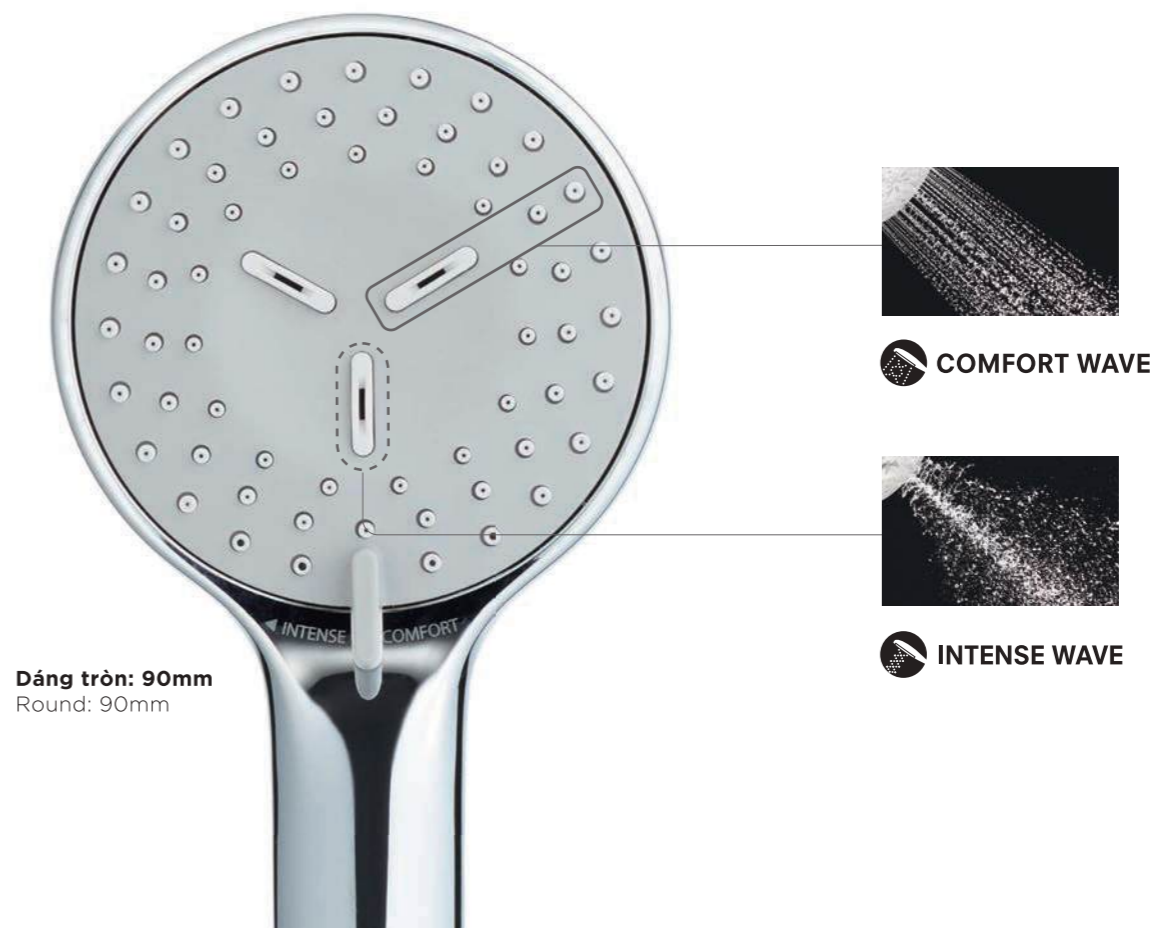

Bát sen cầm tay | Hand Shower