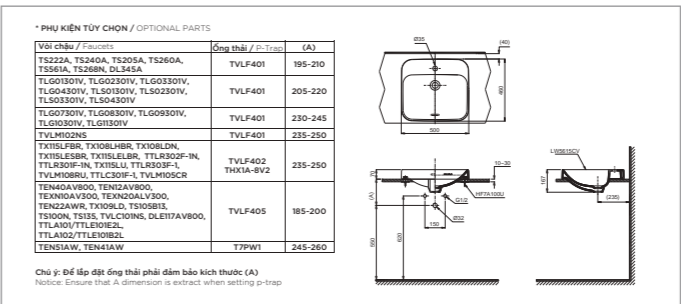

LT5615C

L5615C Thân chậu