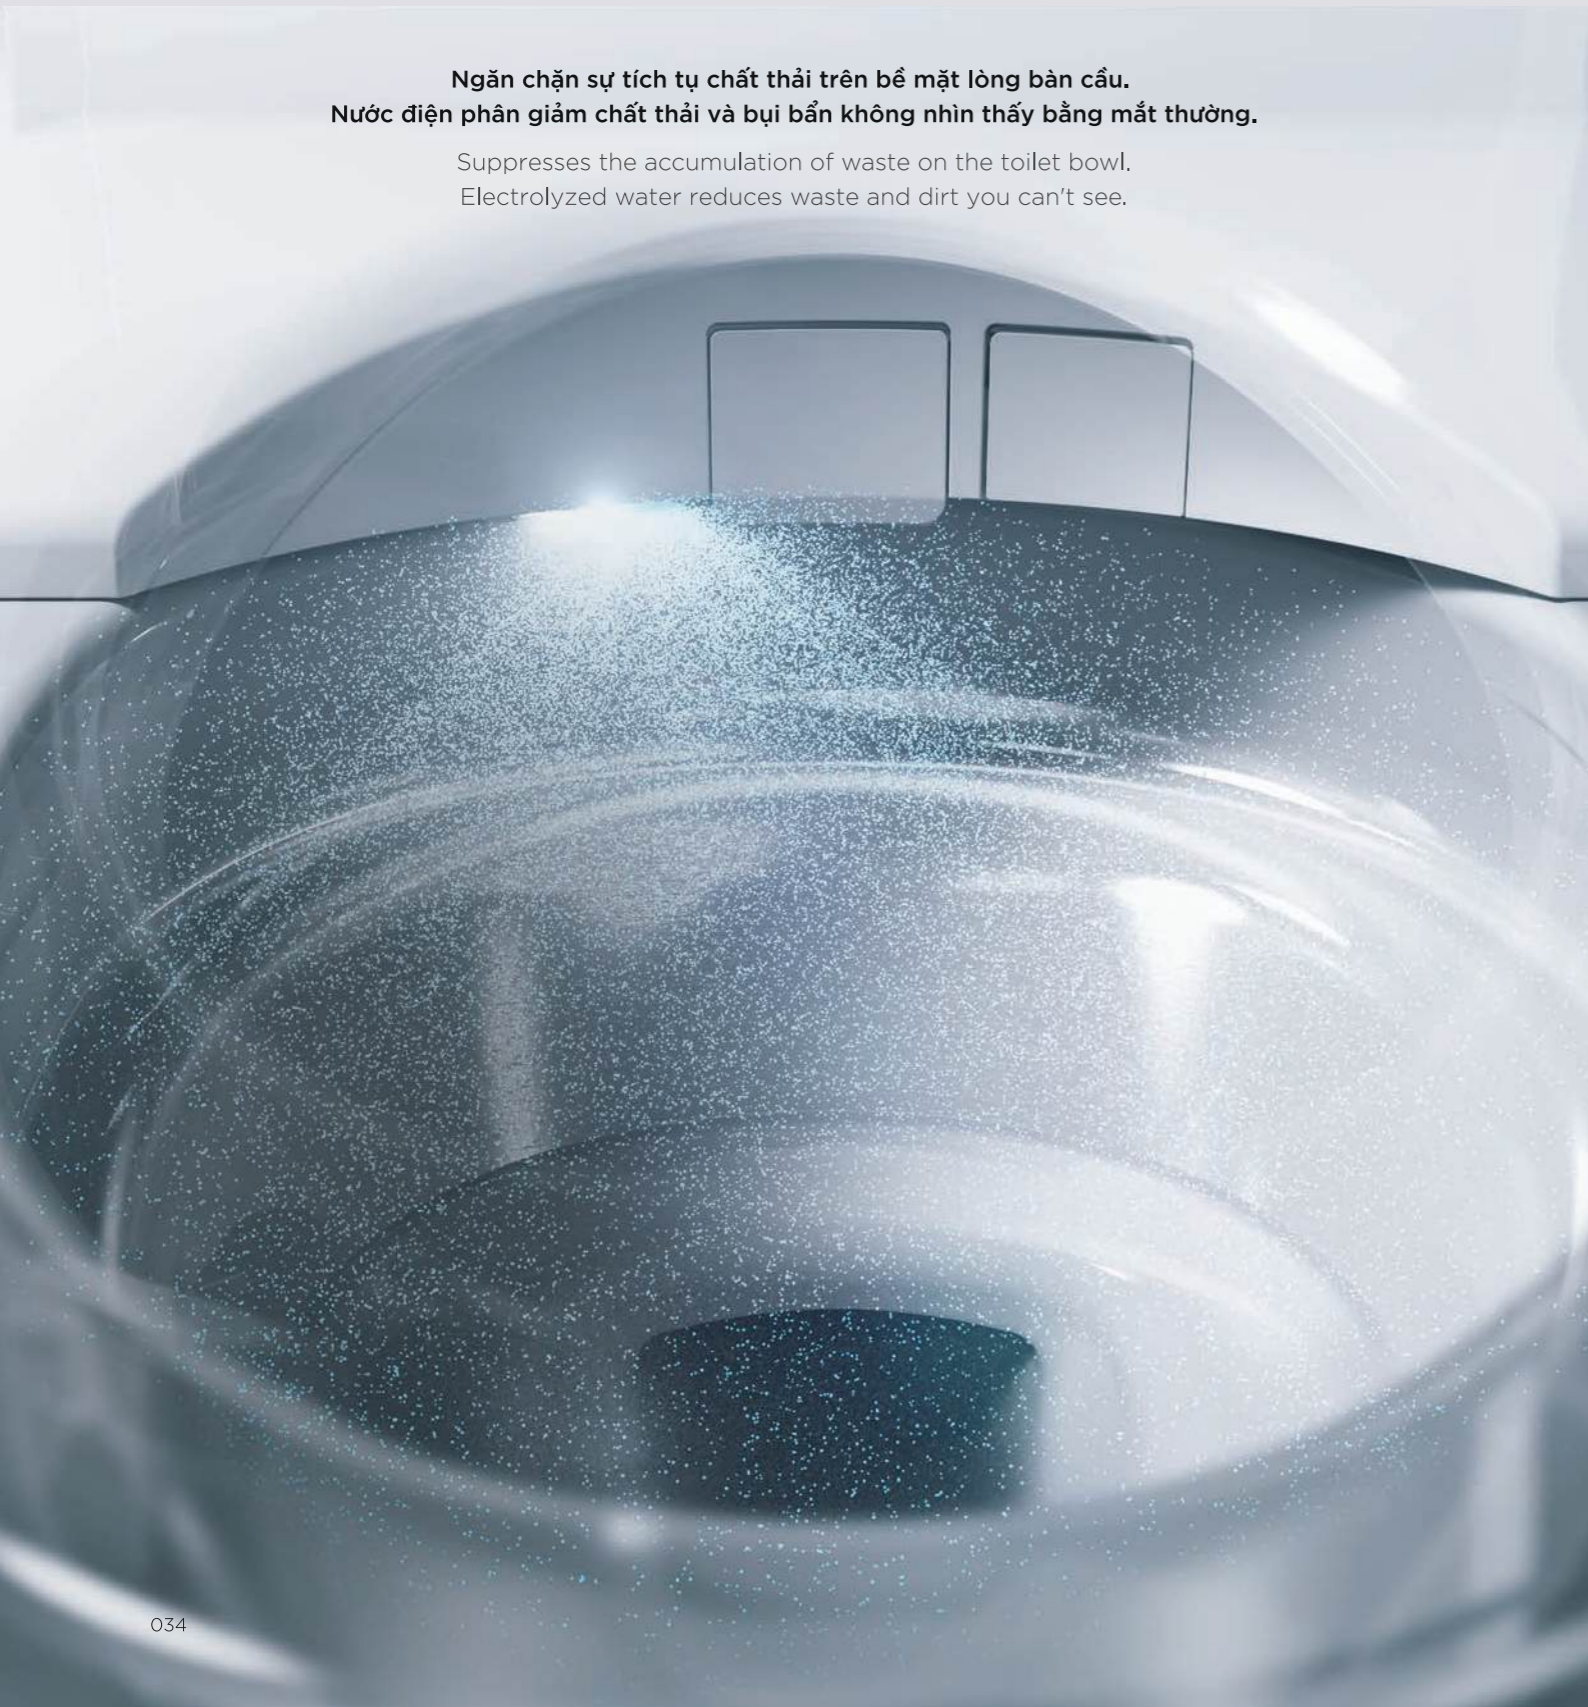

EWATER+ **cho LÒNG BÀN CẦU**
for BOWL

Ngăn chặn sự tích tụ chất thải trên bề mặt lòng bàn cầu.
Nước điện phân giảm chất thải và bụi bẩn không nhìn thấy bằng mắt thường.
Suppresses the accumulation of waste on the toilet bowl.
Electrolyzed water reduces waste and dirt you can't see.