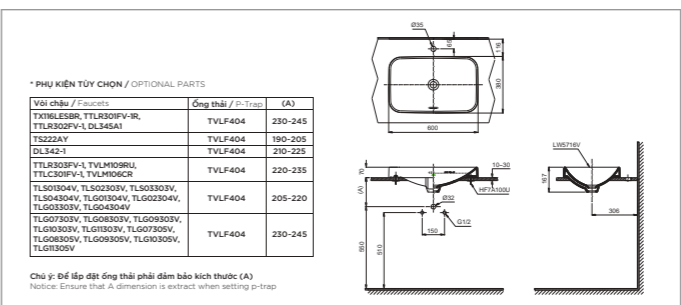

LT5716

LT5716 Thân chậu