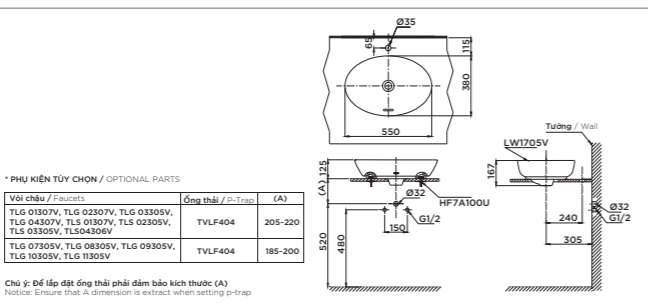

LT1705

L1705 Thân chậu