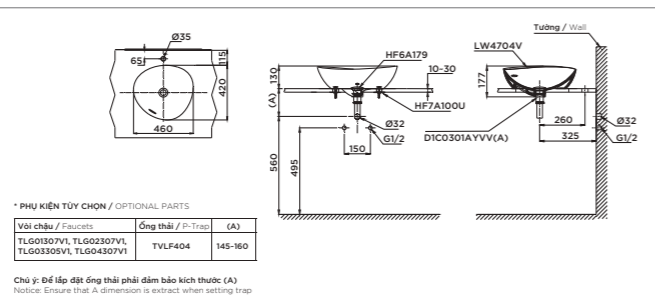

LT4704G17

L4704 Thân chậu