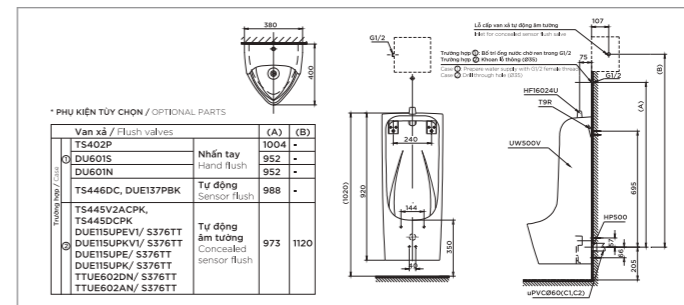

UT500T

U500T Thân tiểu