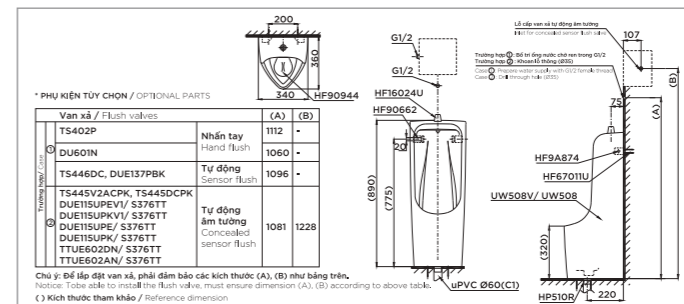

UT508T

U508T Thân tiểu