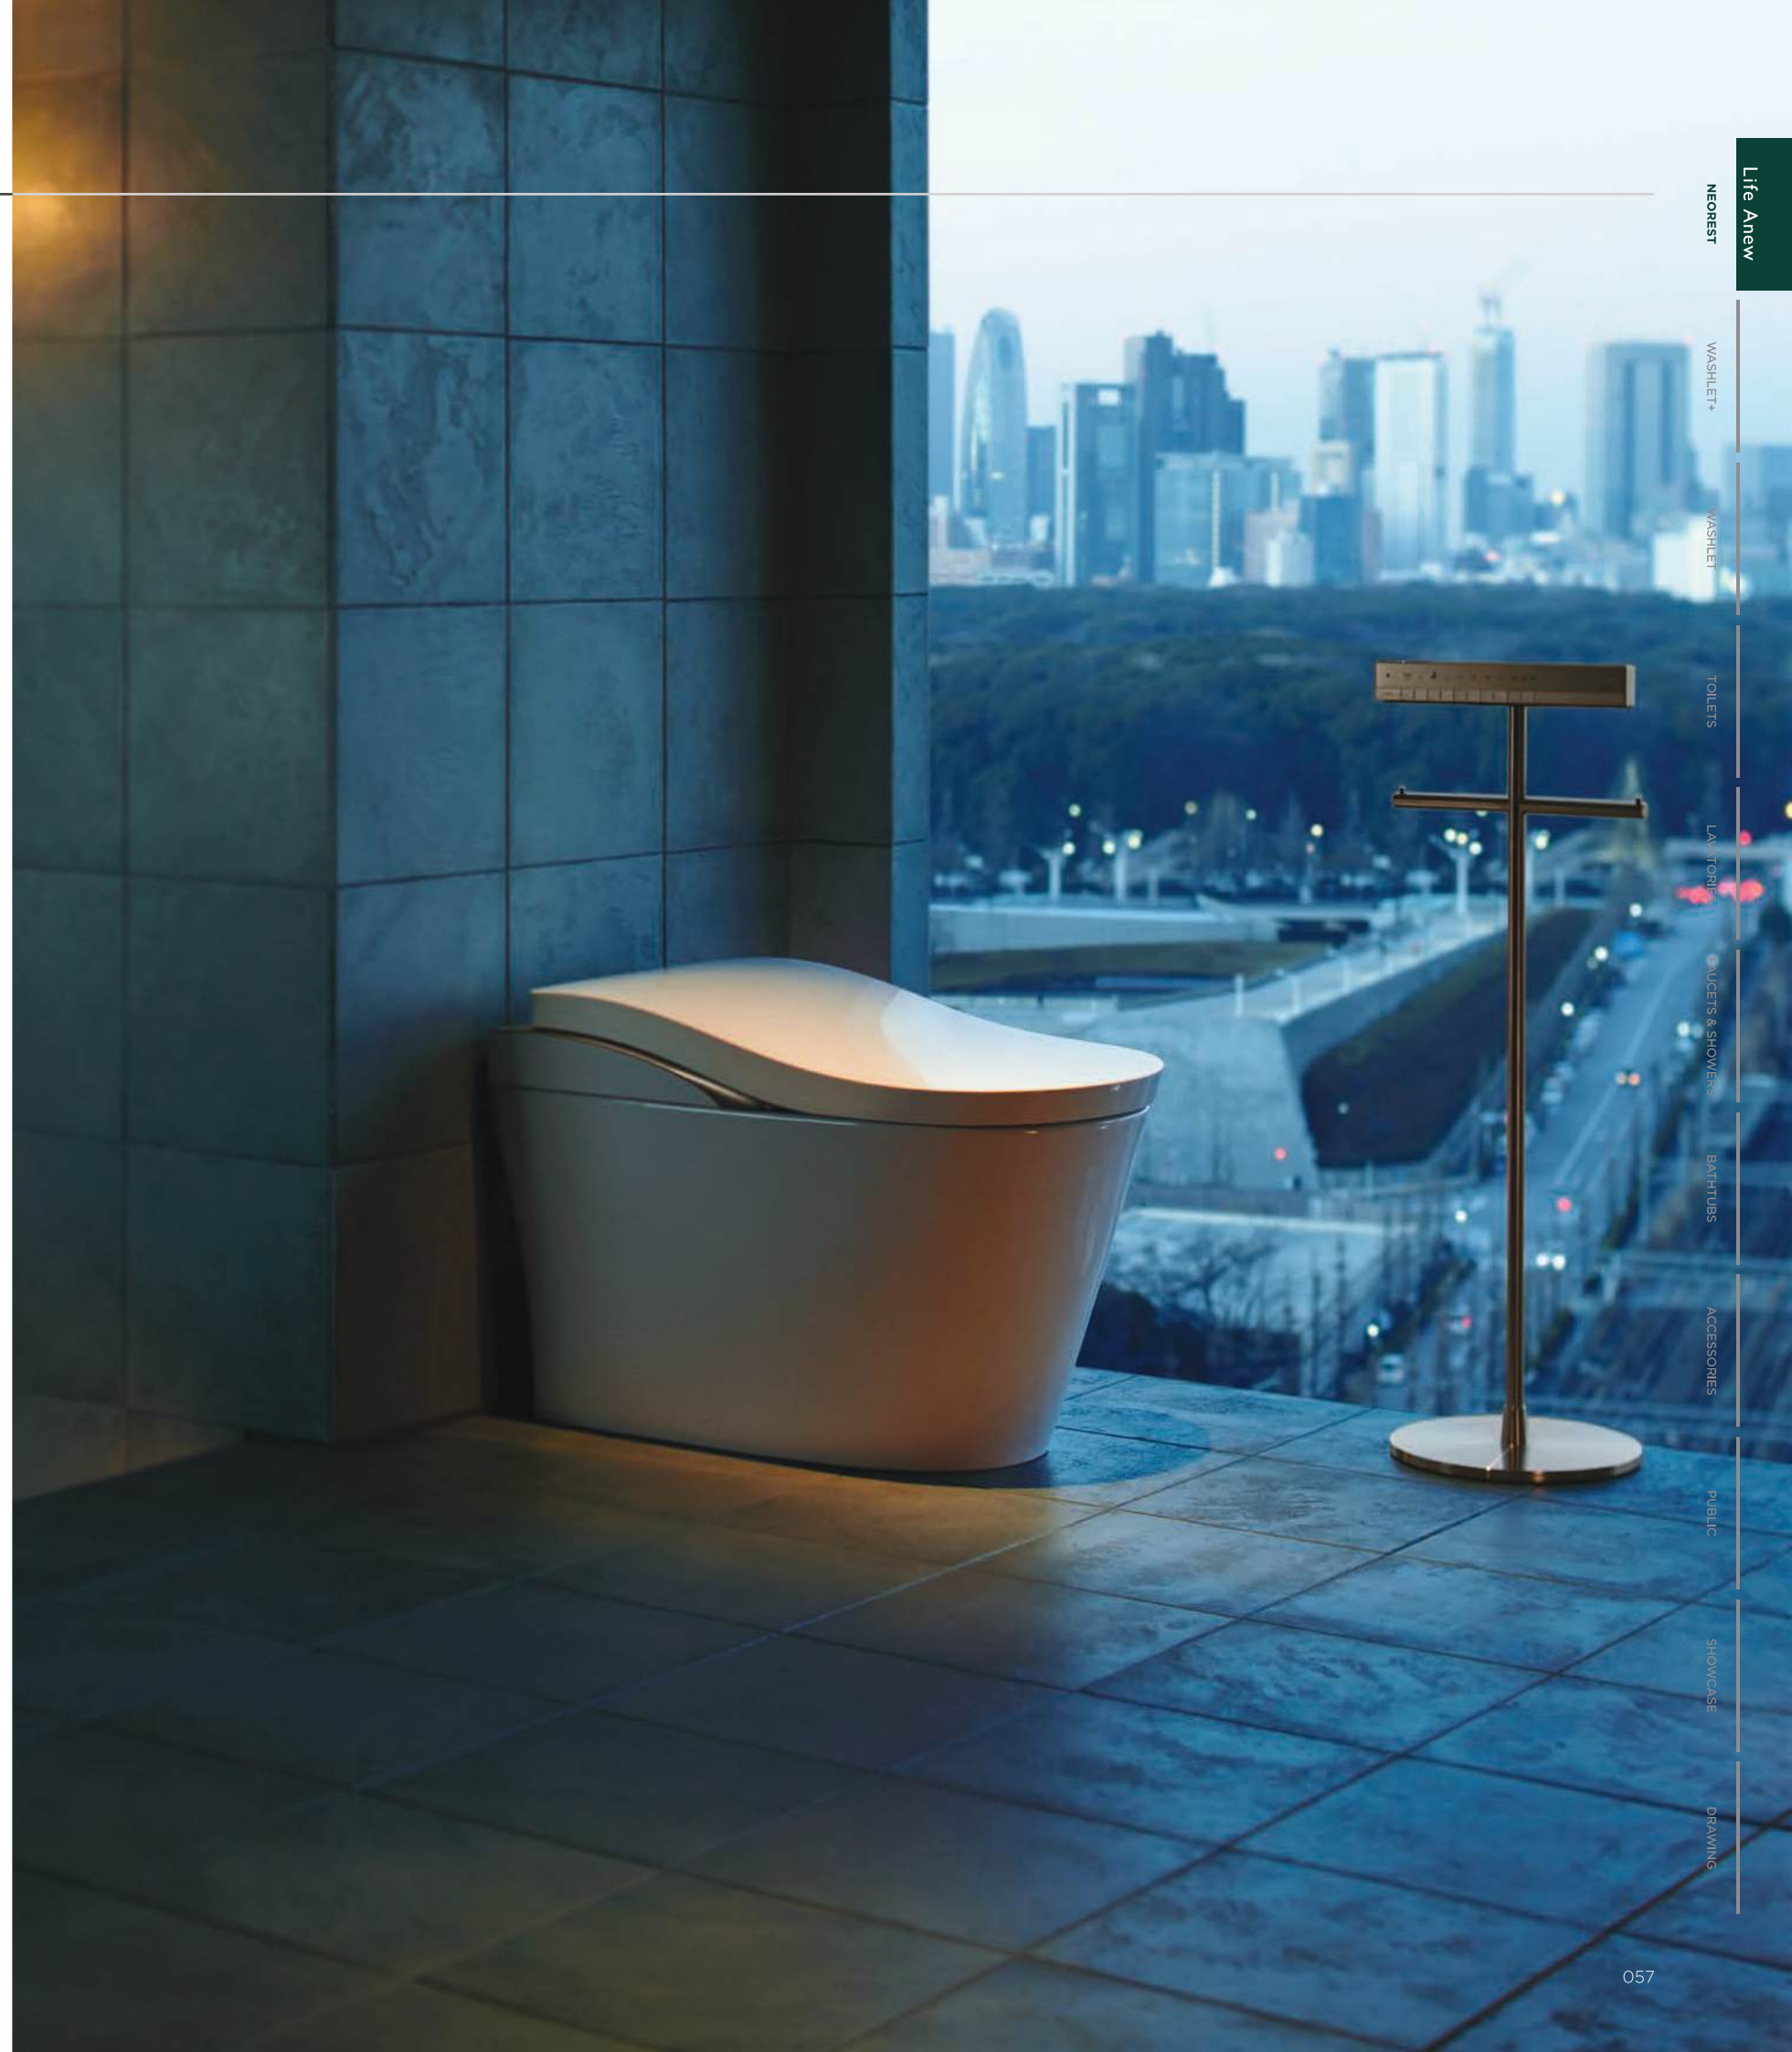

NEOREST. LS

CS911VT
T53P100VR

L725 x W411 x H497 (mm)

Hệ thống xả: Tornado Hybrid 3.8/3L

Tâm xả: 305mm (thoát thẳng)

Màu sắc thân sứ: Trắng, Chrome | Trắng, Nikel | Trắng, Đen

Màu sắc điều khiển: Bạc, Nikel, Đen

L725 x W411 x H497 mm

Rough-in: 305 mm

Flush System: 3.8/3L

Body Color: White with Nikel | White with Black | White with Silver

Remote Control Color: Nickel, Black, Silver