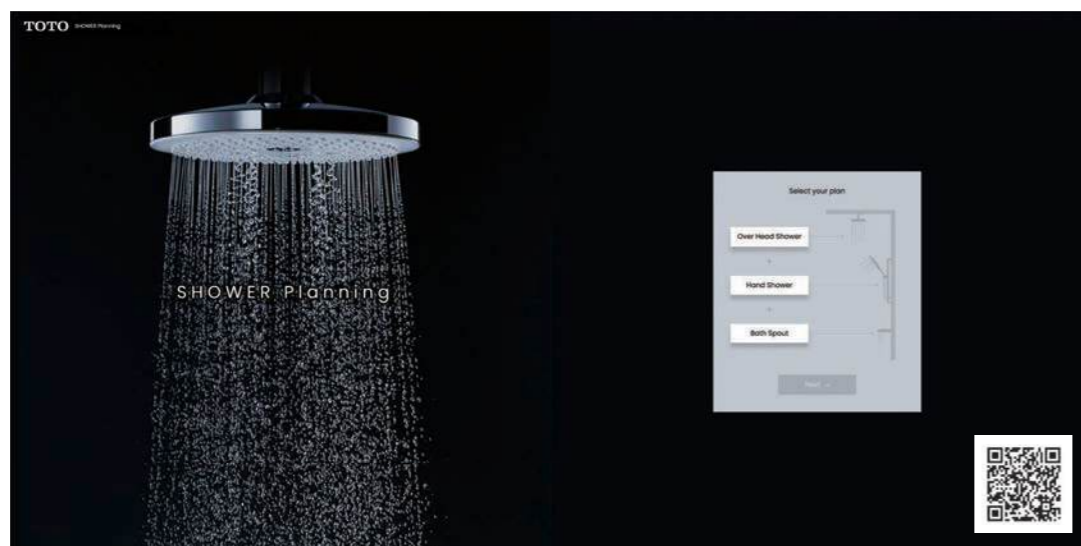

LÊN KẾ HOẠCH CHO VÒI SEN TẮM | SHOWER PLANNING

A Global Support System You Can Count On

TOTO provides comprehensive customer support through our dedicated global support team who draw on their deep knowledge of our broad global product line-up to provide assistance at all stages of a project. For example, they can assist you by explaining TOTO products' features and benefits or suggesting product options during planning or helping make initial selections at a construction site.

At any stages of your projects' development, you will have the advantage of TOTO's global customer support network.

TOTO GLOBAL SITE
www.toto.com