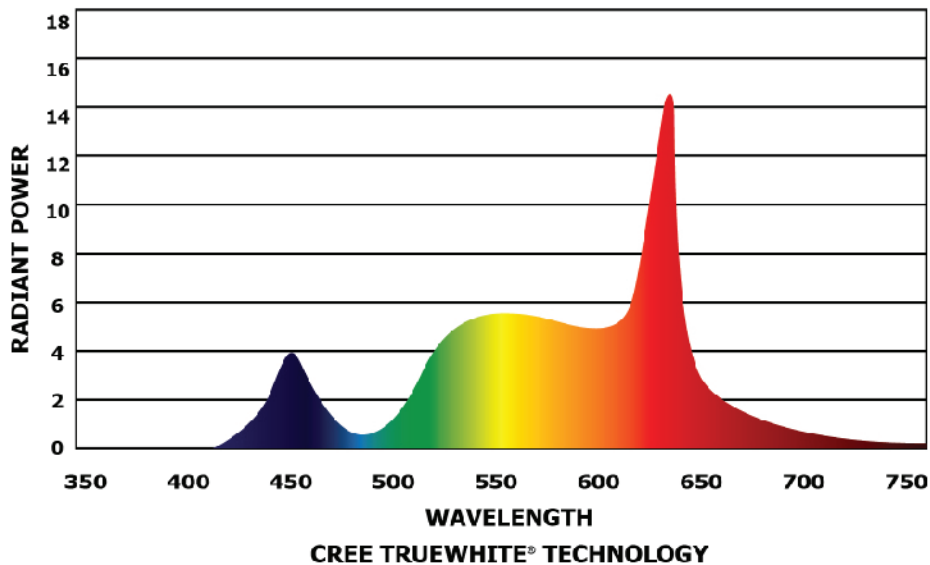

THE DIFFERENCE OF RAY

CREE TRUEWHITE TECHNOLOGY

Color is a critical element in every interior; it establishes the personality and tones of a space. It not only shapes our moods, it can influence our ability to learn and interact with others.

In these ways, the color rendering property of light plays a powerful role in creating spaces that appeal inspire and in form. Fixtures powered by Cree TrueWhite Technology use an exclusive combination of 90+ CRI, high R9 value, beautiful light characteristics and lifelong color consistency to render the true colors of everything from fresh fruit, school books, delivering value far beyond financial savings.

And unlike with other white LED technologies, the luminaire efficacy of CreeWhite products does not diminish at lower color temperatures or with higher CRI. This means our luminaires can provide warm white light with high color rendering, all with maximum luminaire efficacy - a true no compromise solution.