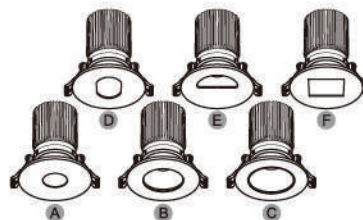

Ordering Information

*Example: R205 - 07W - 27K - 15D - ND - W - IP 20 - 240V

CODE	WATT	CCT	BEAM	DIMENSION (mm)	VOLTAGE - IP
R205	07W 735Lm	27K 2700K	15°	∅72 x 110	ND Non Dim
	10W 1050Lm	30K 3000K	24°	∅85 x 102	TD Triac Dim
	12W 1260Lm	35K 3500K	38°	∅103 x 120	DA DALI Dim
	25W 2620Lm	40K 4000K	60°	∅130 x 135	IP 20 100-240V
R206	05W 400Lm	30K 3000K	15°	∅50 x 61	ND Non Dim
	09W 720Lm	40K 4000K	24°	∅65 x 75	TD Triac Dim
	15W 1200Lm	50K 5000K	40°	∅84 x 95	IP 20 100-240V
R208	07W 700Lm	30K 3000K	15°	∅85 x 69	ND Non Dim
	10W 1000Lm	35K 3500K	24°	∅85 x 73	TD Triac Dim
	18W 1800Lm	40K 4000K	38°	∅85 x 90	DA DALI Dim IP 20 100-240V
R215	07W 715Lm	30K 3000K	24°	∅90 x 75	ND Non Dim
	10W 1050Lm	35K 3500K	38°	∅90 x 88	TD Triac Dim
	12W 1260Lm	40K 4000K	60°	∅90 x 108	DA DALI Dim
	15W 1550Lm			∅90 x 138	IP 20 100-240V

*Ordering information is a for reference only. Some product configurations are not available.

*The current used in different countries ranges from 100 to 240V. Please note or get our advice so that the product can be compatible with your devices.

Color

WHITE

BLACK

R215

You may Also Be Interested In: