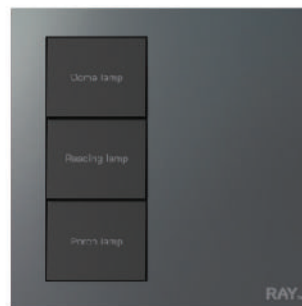

RAY - SMART

Smart and adjustable lighting system - a new application that is integrated with Ray in order to make your life easier and more interesting. With this new technology, you fully adjust the light intensity so you can have full control over your desired lighting style.

S3-03