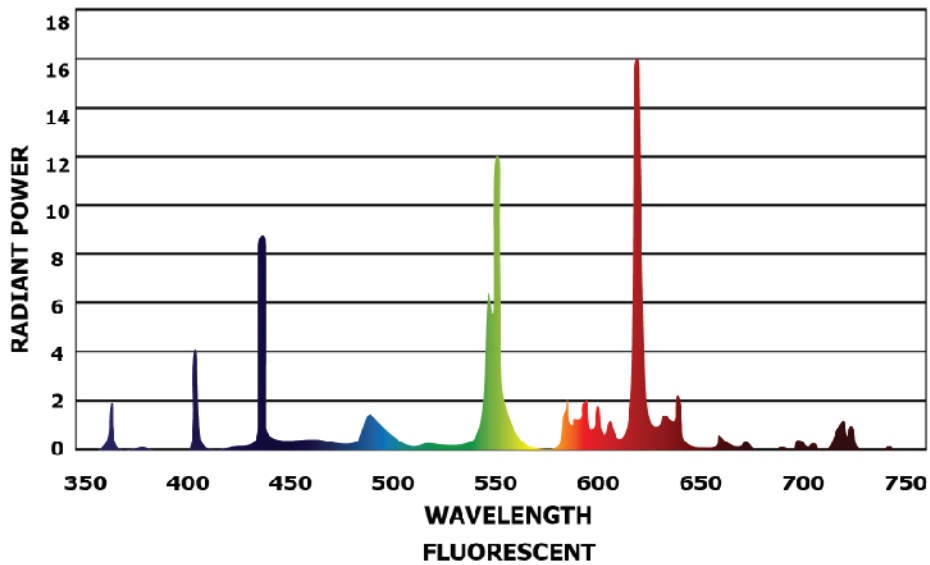

THE DIFFERENCE OF RAY

CREE TRUEWHITE TECHNOLOGY

Color is a critical element in every interior; it establishes the personality and tones of a space. It not only shapes our moods, it can influence our ability to learn and interact with others.

In these ways, the color rendering property of light plays a powerful role in creating spaces that appeal inspire and in form. Fixtures powered by Cree TrueWhite Technology use an exclusive combination of 90+ CRI, high R9 value, beautiful light characteristics and lifelong color consistency to render the true colors of everything from fresh fruit, school books, delivering value far beyond financial savings.

And unlike with other white LED technologies, the luminaire efficacy of CreeWhite products does not diminish at lower color temperatures or with higher CRI. This means our luminaires can provide warm white light with high color rendering, all with maximum luminaire efficacy - a true no compromise solution.