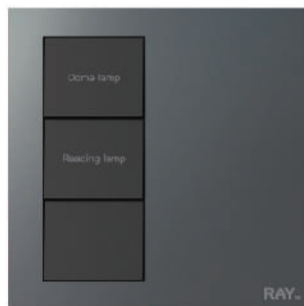

RAY - SMART

Smart and adjustable lighting system - a new application that is integrated with Ray in order to make your life easier and more interesting. With this new technology, you fully adjust the light intensity so you can have full control over your desired lighting style.

S3-02