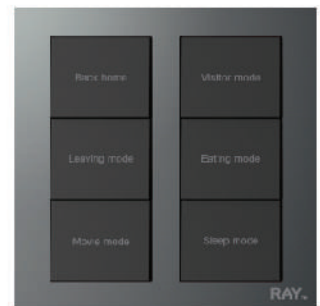

RAY - SMART

Smart and adjustable lighting system - a new application that is integrated with Ray in order to make your life easier and more interesting. With this new technology, you fully adjust the light intensity so you can have full control over your desired lighting style.

S3-06