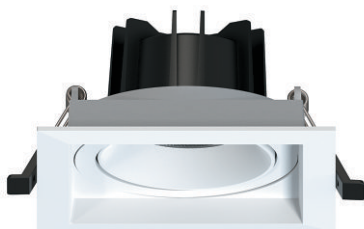

Ordering Information

*Example: R84 - 08W - 30K - 120D - ND - W - IP20 - 220V

CODE	WATT	CCT	BEAM	DIMENSION (mm)	VOLTAGE - IP
R84	09W 630Lm	30K 3000K	15°	∅ 75 x 52	ND Non Dim
	12W 840Lm	40K 4000K	24°	∅ 88 x 57	TD Triac Dim
	15W 1050Lm	50K 5000K	38°	∅ 105 x 66	DA DALI Dim
			50°		IP20 100-240V
R85	09W 630Lm	30K 3000K	15°	∅ 65 x 45	ND Non Dim
	12W 840Lm	40K 4000K	24°	∅ 95 x 48	TD Triac Dim
	15W 1050Lm	50K 5000K	38°	∅ 110 x 56	DA DALI Dim
			50°		IP20 100-240V
R86	09W 630Lm	30K 3000K	15°	∅ 100 x 53	ND Non Dim
	12W 840Lm	40K 4000K	24°	∅ 100 x 53	TD Triac Dim
			38°		DA DALI Dim
					IP20 100-240V
R87	09W 630Lm	30K 3000K	15°	100 x 100 x 53	ND Non Dim
	12W 840Lm	40K 4000K	24°	100 x 100 x 53	TD Triac Dim
			38°		DA DALI Dim
					IP20 100-240V
R88	2x09W 1260Lm	30K 3000K	15°	190 x 100 x 53	ND Non Dim
	2x12W 1680Lm	40K 4000K	24°	190 x 100 x 53	TD Triac Dim
			38°		DA DALI Dim
					IP20 100-240V

*Ordering information is a for reference only. Some product configurations are not available.

*The current used in different countries ranges from 100 to 240V. Please note or get our advice so that the product can be compatible with your devices.

Color

WHITE

BLACK

R87