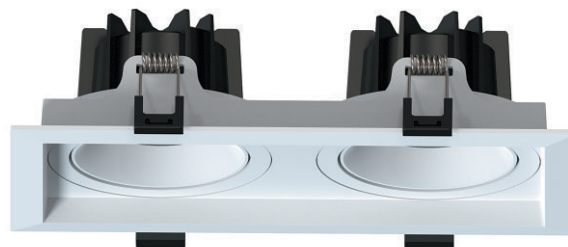

Ordering Information

*Example: R84 - 08W - 30K - 120D - ND - W - IP20 - 220V

CODE	WATT	CCT	BEAM	DIMENSION (mm)	VOLTAGE - IP
R84	09W 630Lm	30K 3000K	15°	∅ 75 x 52	ND Non Dim
	12W 840Lm	40K 4000K	24°	∅ 88 x 57	TD Triac Dim
	15W 1050Lm	50K 5000K	38°	∅ 105 x 66	DA DALI Dim
			50°		IP20 100-240V
R85	09W 630Lm	30K 3000K	15°	∅ 65 x 45	ND Non Dim
	12W 840Lm	40K 4000K	24°	∅ 95 x 48	TD Triac Dim
	15W 1050Lm	50K 5000K	38°	∅ 110 x 56	DA DALI Dim
			50°		IP20 100-240V
R86	09W 630Lm	30K 3000K	15°	∅ 100 x 53	ND Non Dim
	12W 840Lm	40K 4000K	24°	∅ 100 x 53	TD Triac Dim
			38°		DA DALI Dim
					IP20 100-240V
R87	09W 630Lm	30K 3000K	15°	100 x 100 x 53	ND Non Dim
	12W 840Lm	40K 4000K	24°	100 x 100 x 53	TD Triac Dim
			38°		DA DALI Dim
					IP20 100-240V
R88	2x09W 1260Lm	30K 3000K	15°	190 x 100 x 53	ND Non Dim
	2x12W 1680Lm	40K 4000K	24°	190 x 100 x 53	TD Triac Dim
			38°		DA DALI Dim
					IP20 100-240V

*Ordering information is a for reference only. Some product configurations are not available.

*The current used in different countries ranges from 100 to 240V. Please note or get our advice so that the product can be compatible with your devices.

Color

WHITE

BLACK

R88

You may Also Be Interested In: