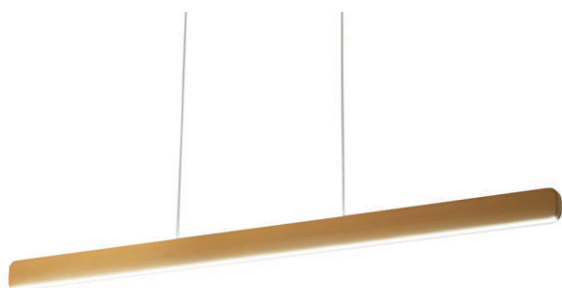

Ordering Information

*Example: C100 - 35W - 30K - 40M - ND - W - IP20 - 220V

CODE	WATT	CCT	DIMENSION (mm)	MATERIAL/ CONTROL	VOLTAGE - IP
C100	35W 2450Lm	30K 3000K	∅ 40	Aluminum	ND Non Dim
	55W 3850Lm	40K 4000K 3CCT Touch	∅ 60	Hand seep switch Lifting	TD Touch Dim IP20 100-220V
C100 - PRO	35W 2450Lm	30K 3000K	∅ 40	Aluminum	ND Non Dim
	55W 3850Lm	40K 4000K 3CCT Touch	∅ 60	Hand seep switch Lifting Remote controller	TD Touch Dim IP20 100-220V
C125	35W 2450Lm	30K 3000K	∅ 40	Aluminum	ND Non Dim
	55W 3850Lm	40K 4000K 3CCT Touch	∅ 60	Hand seep switch Lifting Up & down by hand	TD Touch Dim IP20 100-220V
C150	18W 1260Lm	30K 3000K	∅ 40	Aluminum	ND Non Dim
	30W 2100Lm	40K 4000K 3CCT Touch	∅ 60	Hand seep switch Lifting	TD Touch Dim IP20 100-220V
C200	30W 2100Lm	30K 3000K	800	Aluminum	ND Non Dim
	40W 3200Lm	40K 4000K 3CCT Touch	1000	Hand seep switch Lifting	TD Touch Dim IP20 100-220V
C201	18W 1440Lm	30K 3000K 40K 4000K	∅ 128 x 78	Aluminum Hand seep switch Lifting Up & down by hand	ND Non Dim TD Touch Dim IP20 100-220V

*Ordering information is a for reference only. Some product configurations are not available.

*The current used in different countries ranges from 100 to 240V. Please note or get our advice so that the product can be compatible with your devices.

Color

C200