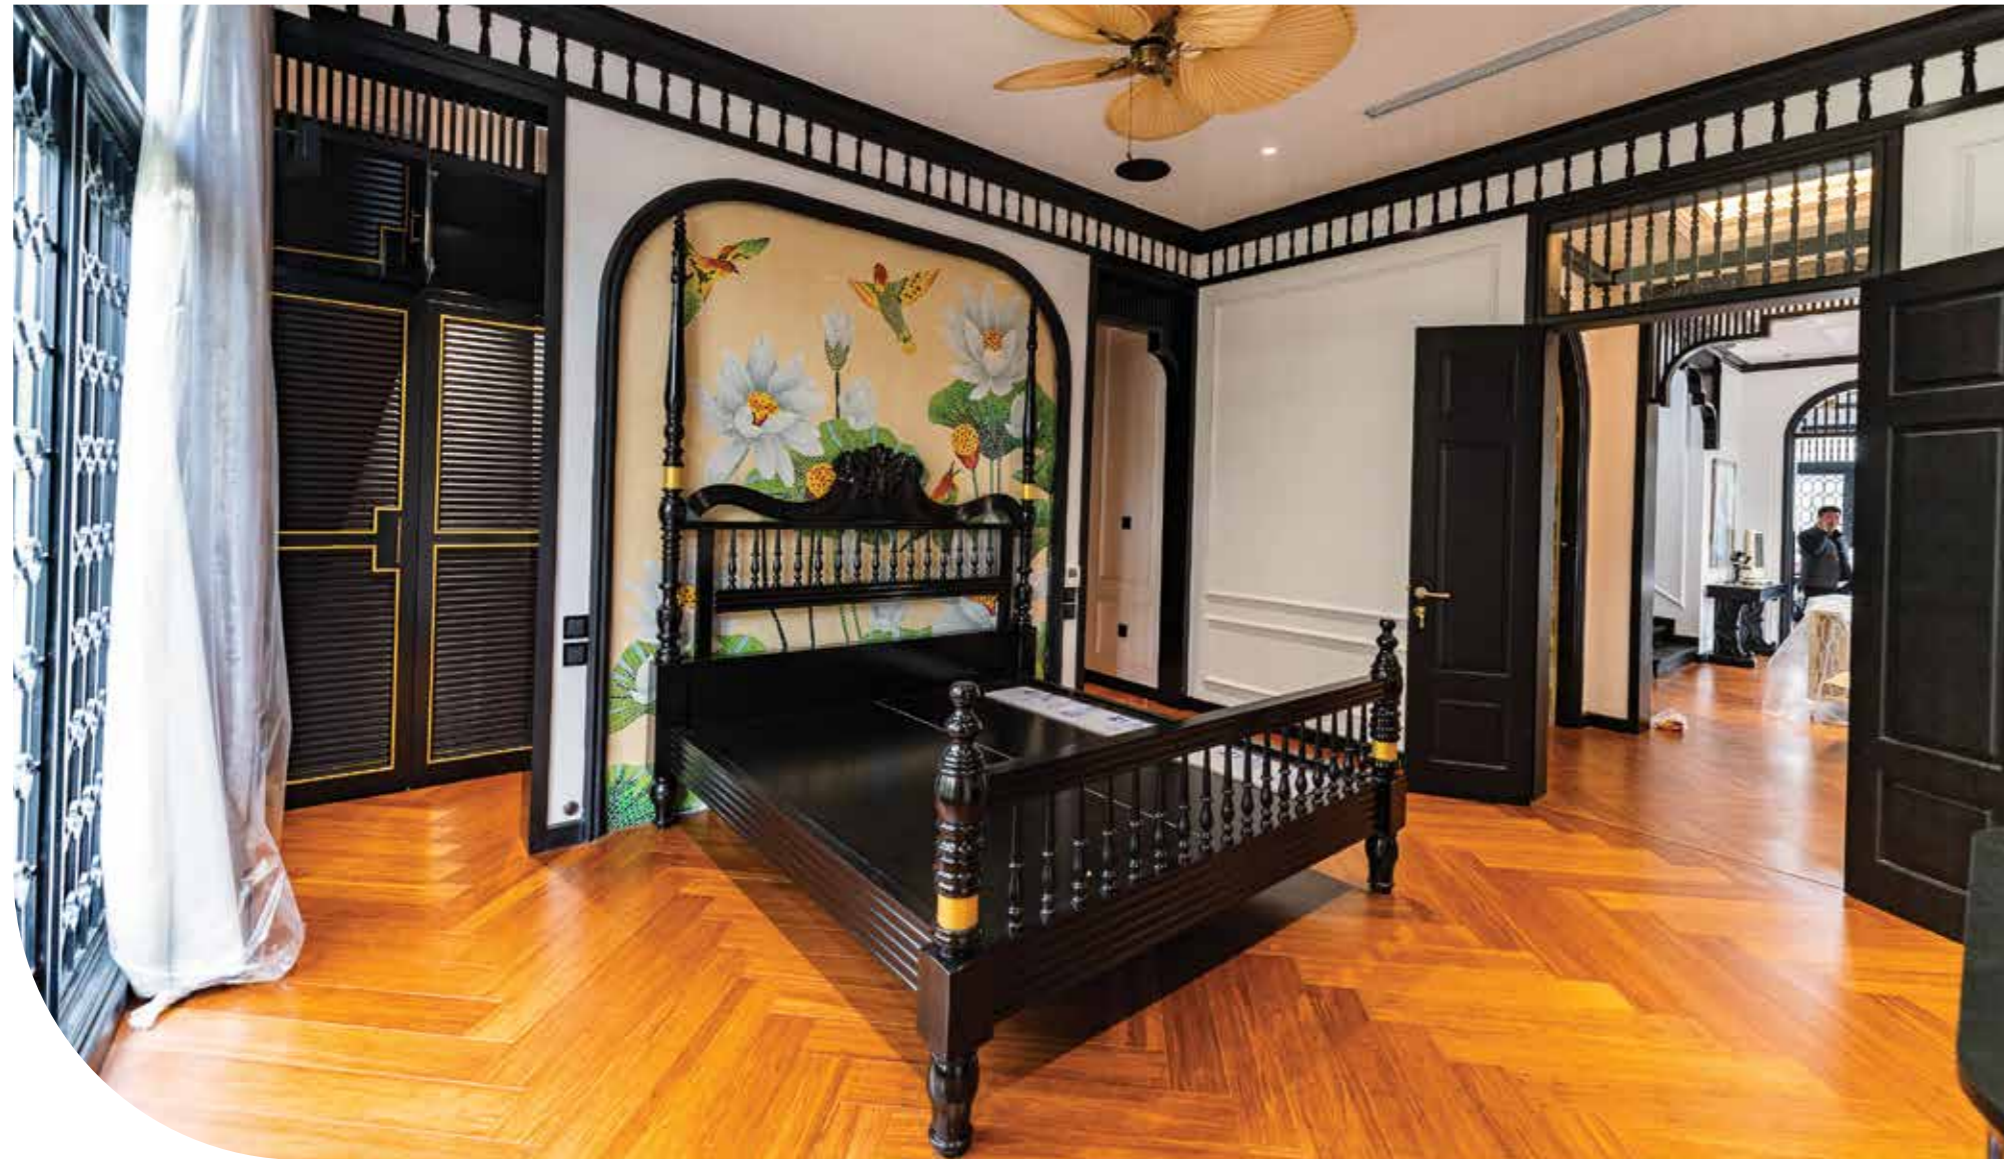

AMBER

Ép khối cafe

Carbonized strand-woven