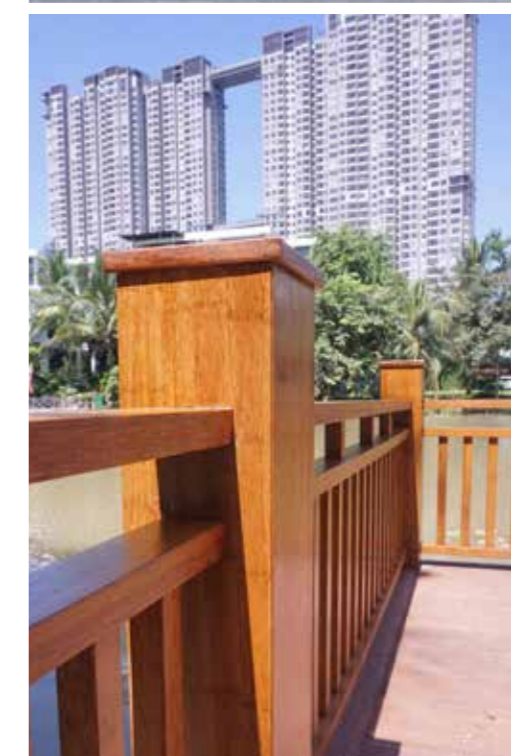

ỨNG DỤNG KHÁC

Other outdoor applications

Với những đặc tính kỹ thuật ưu việt của vật liệu tre ngoài trời có khả năng chịu được tác động khắc nghiệt của môi trường, đây là vật liệu lý tưởng được lựa chọn để làm mái, mặt dựng, tấm ốp ngoại thất và đồ gỗ ngoài trời cho các công trình. Đồ ngoài trời làm từ vật liệu gỗ tre biến tính mang lại vẻ đẹp sang trọng tương tự như gỗ tự nhiên, lại dễ dàng thi công và bảo trì, cho bạn tận hưởng trong nhiều năm mà không cần lo lắng về các vấn đề như cong vênh, mục nát.

With excellent technical properties and the ability to withstand the harsh environmental impacts, outdoor bamboo material is an ideal material chosen for roofs, facades, cladding, and outdoor furniture for constructions. Outdoor bamboo furniture offers a luxurious beauty similar to natural wood but is easy to construct and maintain, allowing you to enjoy it for many years without worrying about warping and decay.