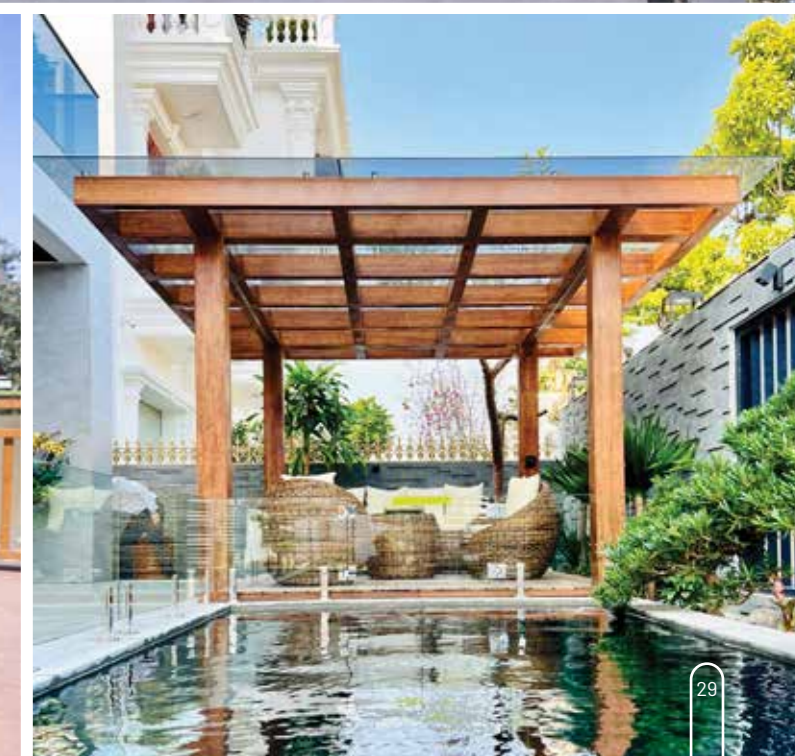

ỨNG DỤNG KHÁC

Other outdoor applications

Với những đặc tính kỹ thuật ưu việt của vật liệu tre ngoài trời có khả năng chịu được tác động khắc nghiệt của môi trường, đây là vật liệu lý tưởng được lựa chọn để làm mái, mặt dựng, tấm ốp ngoại thất và đồ gỗ ngoài trời cho các công trình. Đồ ngoài trời làm từ vật liệu gỗ tre biến tính mang lại vẻ đẹp sang trọng tương tự như gỗ tự nhiên, lại dễ dàng thi công và bảo trì, cho bạn tận hưởng trong nhiều năm mà không cần lo lắng về các vấn đề như cong vênh, mục nát.

With excellent technical properties and the ability to withstand the harsh environmental impacts, outdoor bamboo material is an ideal material chosen for roofs, facades, cladding, and outdoor furniture for constructions. Outdoor bamboo furniture offers a luxurious beauty similar to natural wood but is easy to construct and maintain, allowing you to enjoy it for many years without worrying about warping and decay.