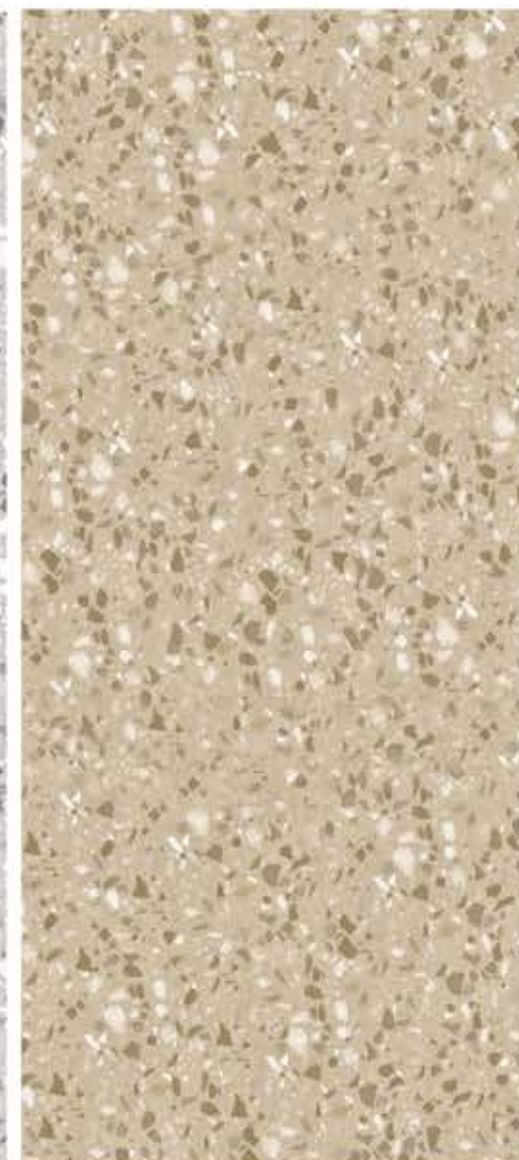

HOLLYWOOD / ECO-RC-61214
600x1200 mm

HOLLYWOOD / ECO-RC-61216
600x1200 mm

THÔNG TIN SẢN PHẨM

COLLECTION SPECS

3 FACES - 600x1200 mm

HOLLYWOOD / ECO-RC-61214
600x1200 mm

HOLLYWOOD / ECO-RC-61215
600x1200 mm

HOLLYWOOD / ECO-RC-61216
600x1200 mm