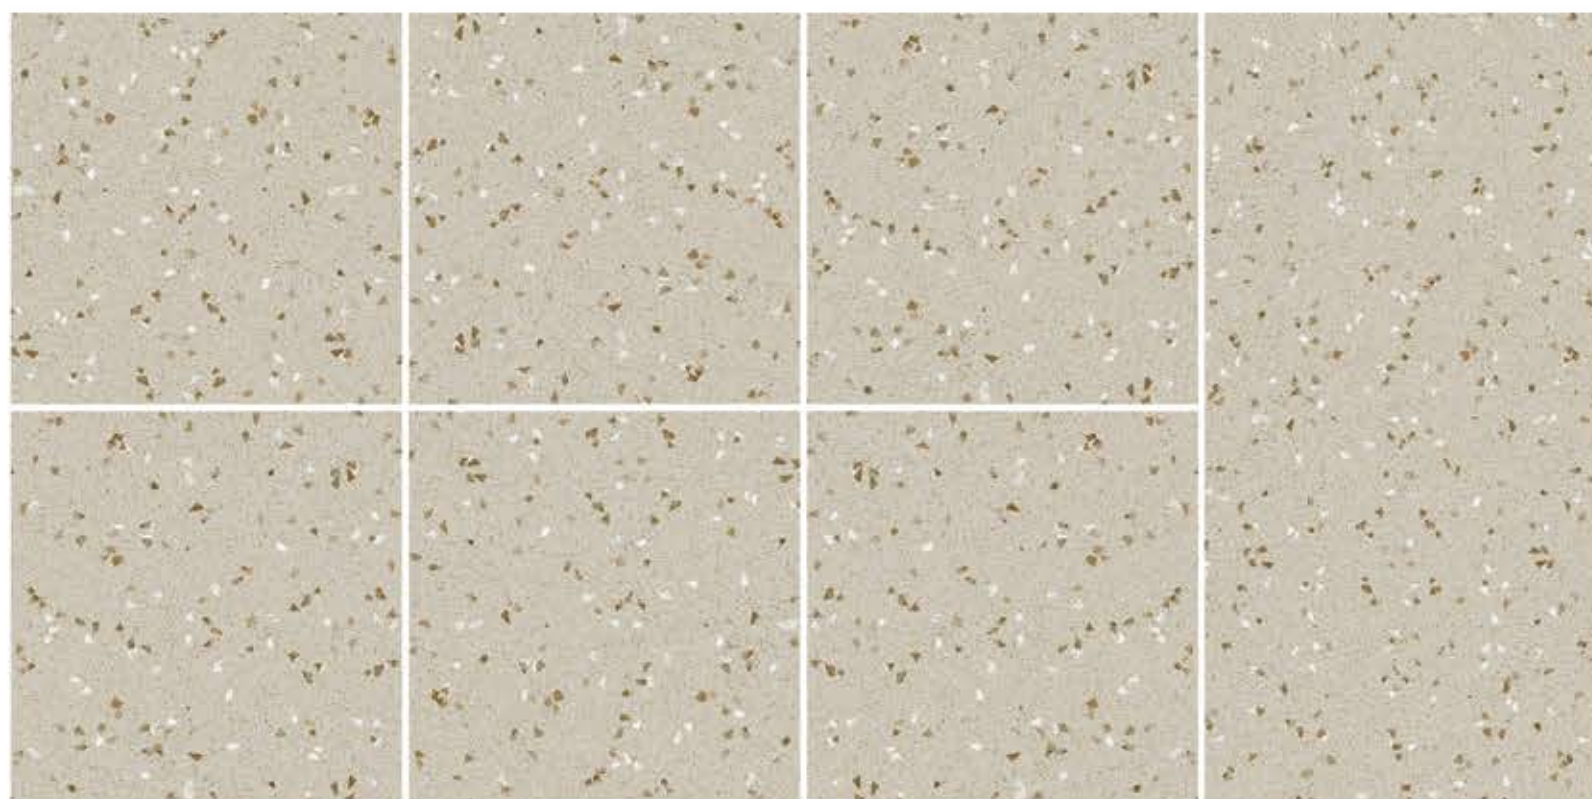

■ NOUGAT / ECO-RC-61219
600x1200 mm

■ NOUGAT / ECO-RC-61218
600x1200 mm

THÔNG TIN SẢN PHẨM

COLLECTION SPECS

1 FACES - 600x1200 mm

3 FACES - 600x600 mm

NOUGAT / ECO-RC-61217
600x1200 mm

NOUGAT / ECO-RC-61218
600x1200 mm