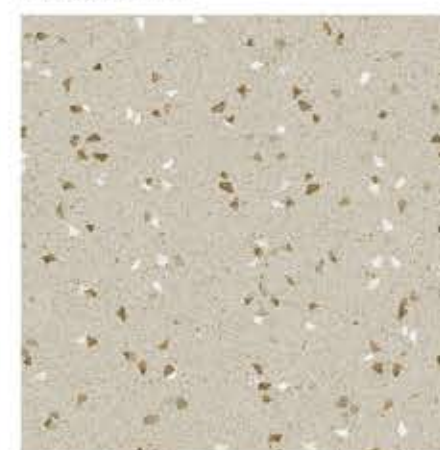

NOUGAT / ECO-RC-6624
600x600 mm