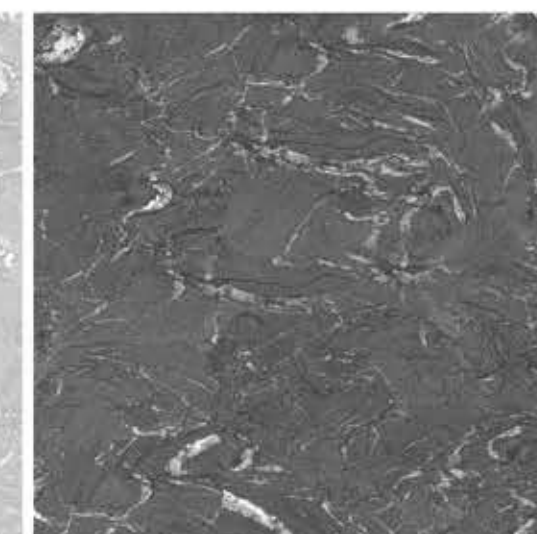

AMAZON / ECO-P-8807
800X800 mm

AMAZON / ECO-P-8806
800X800 mm