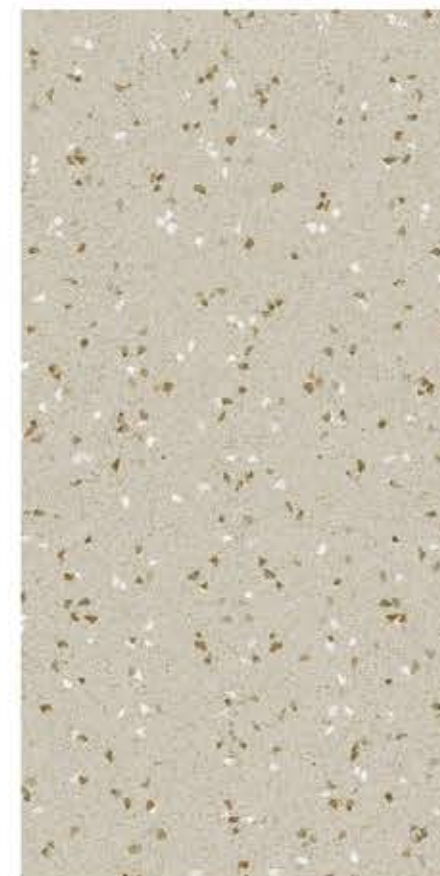

■ NOUGAT / ECO-RC-61219
600x1200 mm

■ NOUGAT / ECO-RC-61218
600x1200 mm

THÔNG TIN SẢN PHẨM

COLLECTION SPECS

1 FACES - 600x1200 mm

3 FACES - 600x600 mm

NOUGAT / ECO-RC-61217
600x1200 mm

NOUGAT / ECO-RC-61218
600x1200 mm