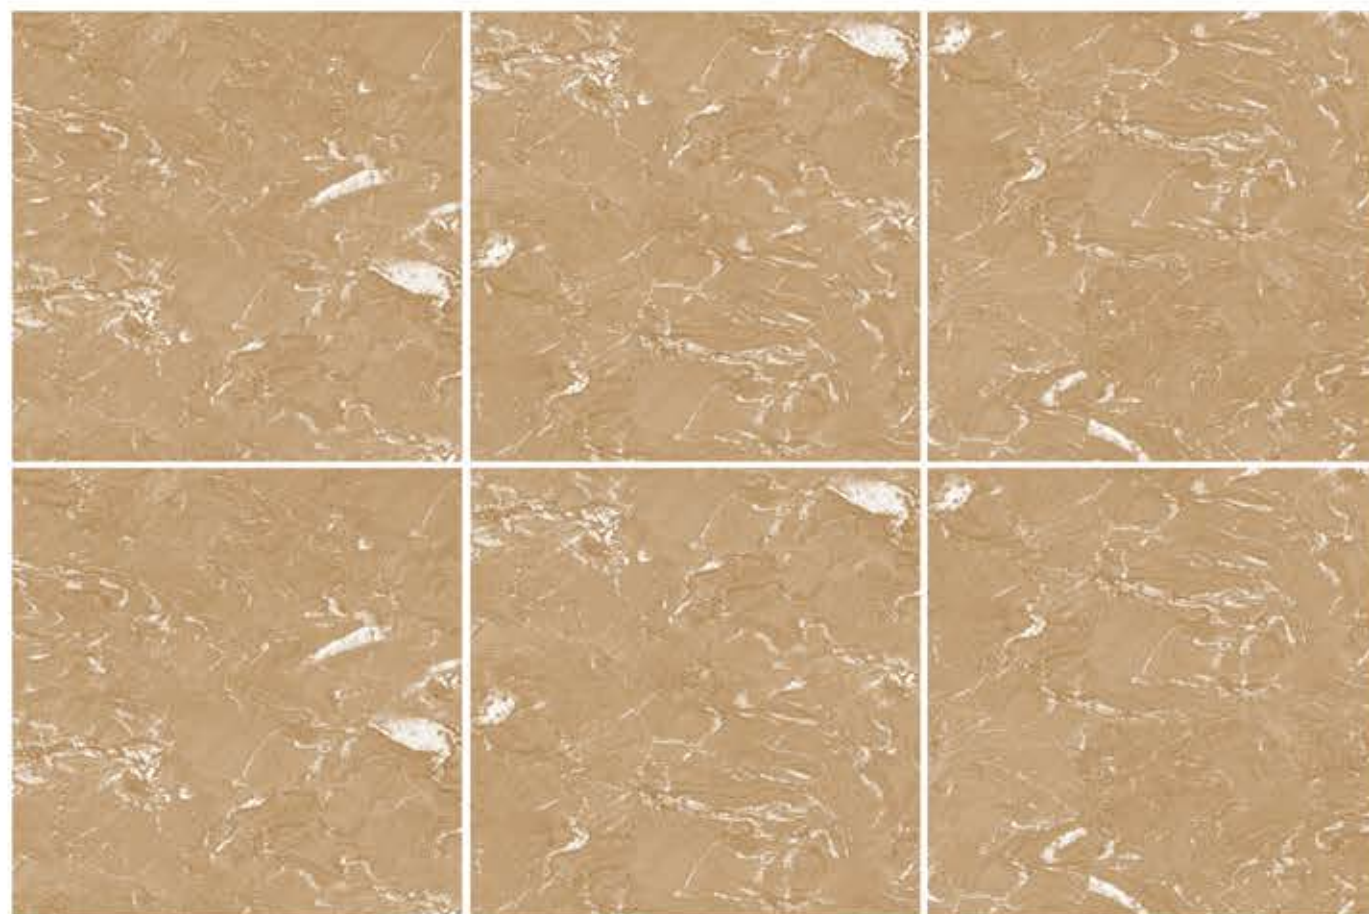

AMAZON / ECO-P-8808
800X800 mm

AMAZON / ECO-P-8805
800X800 mm

AMAZON / ECO-P-8806
800X800 mm

AMAZON / ECO-P-8807
800X800 mm

AMAZON / ECO-P-8809
800x800 mm

THÔNG TIN SẢN PHẨM

COLLECTION SPECS

3 FACES 800x800 mm