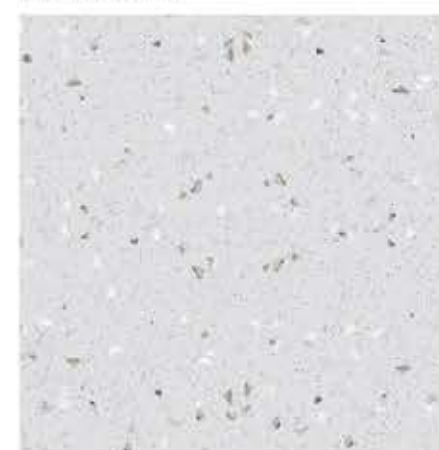

NOUGAT / ECO-RC-6623
600x600 mm