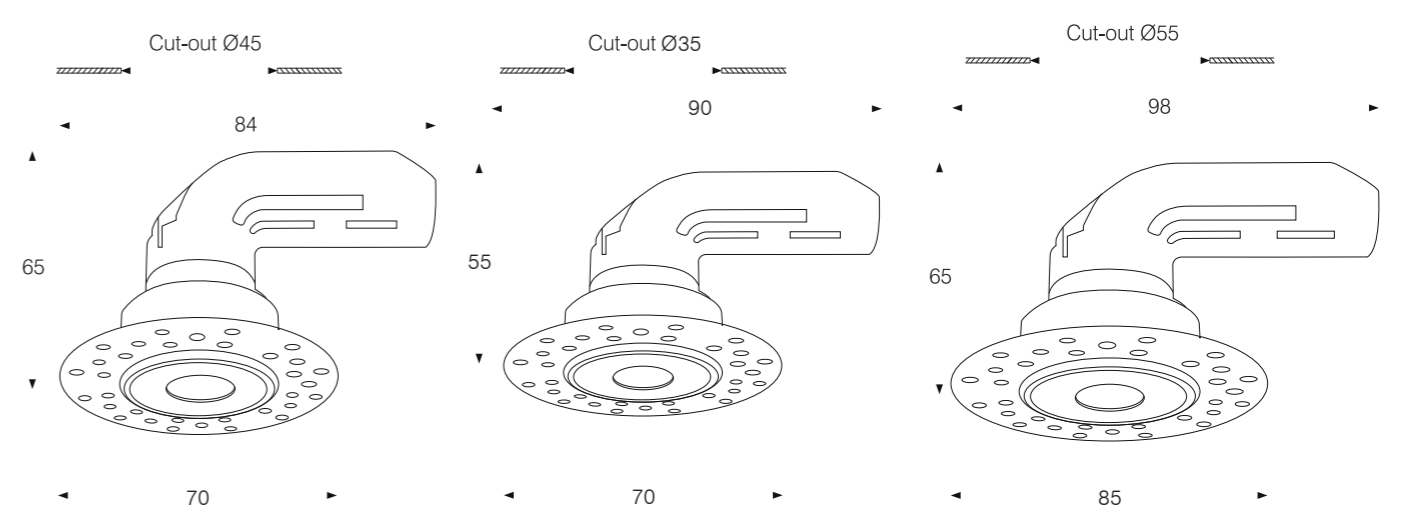

Dimensions:

General specifications

LED:	Bridgelux/ Cree/ Osram/ Luminus/ Citizen / Honortek
CRI(Ra):	90
SDCM:	<3
CCT:	2700K/ 3000K/ 4000K/ 5500K/ 6500K
UGR:	<13
IP rating:	20
Lifetime:	>50.000h
Control:	On/ Off, Triac dimming, 0-10V, Dali, Bluetooth