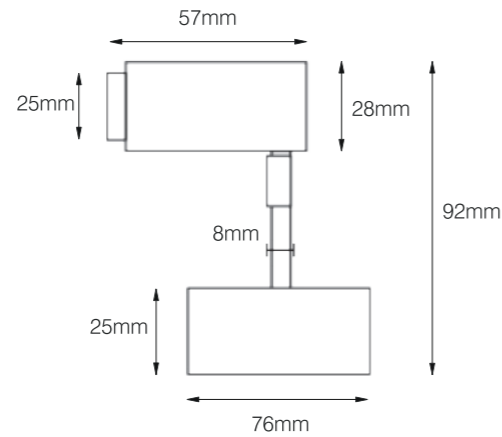

General specifications

LED:	Bridgelux/ Cree/ Osram/ Luminus/ Citizen / Honortek
CRI(Ra):	>92/ 95// 97
Material:	Aluminum alloy lamp body
CCT:	3000K/ 4000K/ 6000K
UGR:	<13
IP rating:	20
Lifetime:	>50.000h
Control:	On/ Off, Local dimming
Voltage:	C charging port