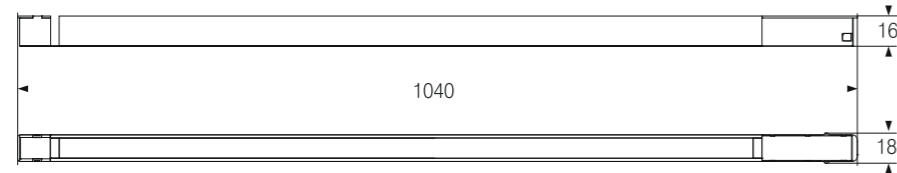

Body color

Matt Black

Matt White

Reflector color

Black

Model:	UMNL40210	UMNL72020	UMNL104030
Power:	10W	20W	30W
Luminous:	600lm	1200lm	1800lm
Beam angle:	24°/ 36°		

Dimensions:

General specifications