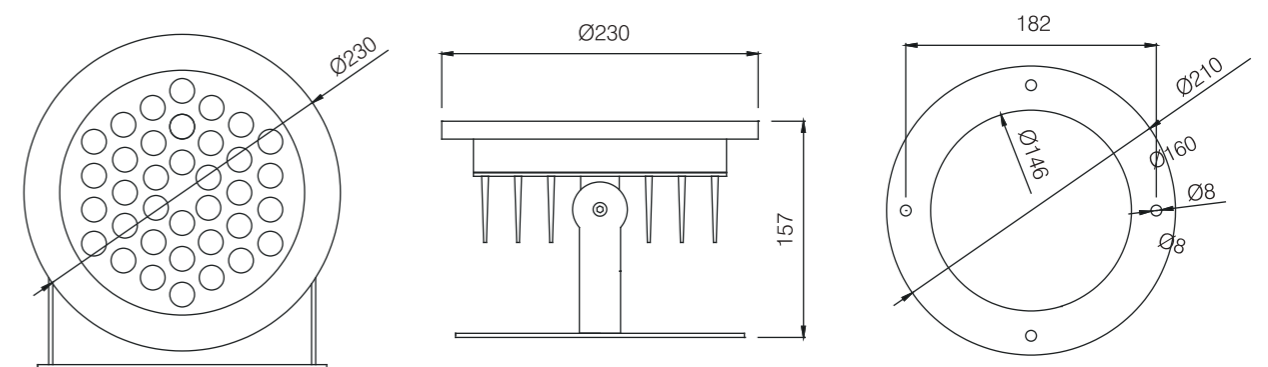

UNDERWATER LIGHT

Model:	UW230-36LD
Power:	54W
Beam angle:	15°/ 30°/ 45°
Dimensions:	

General specifications

LED:	Osram/ Cree
CRI(Ra):	> 75
Material:	Stainless steel 316
CCT:	3000K/ 4000K/ 6000K/ RGB/ RGBW
IP rating:	68
Lifetime:	> 50.000h
Control:	On/ Off, Phase dimming, 0-10V, Dali, DMX512...
Voltage:	DC12V/ DC24V
Operating temperature:	-40°C~ +50°C