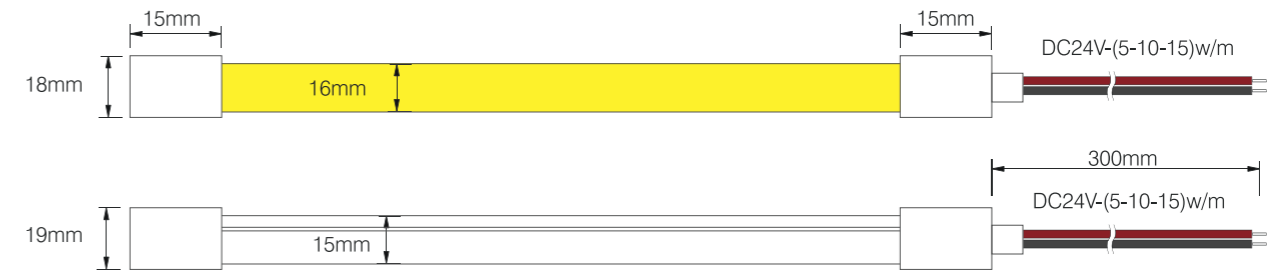

Dimensions: