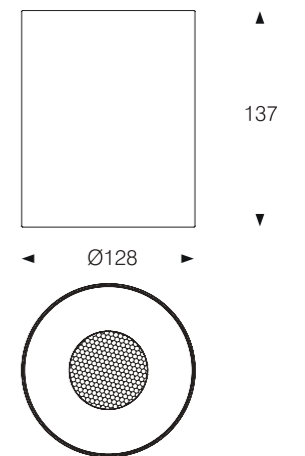

SURFACE

Model:	D7610W	D9120W	D12830W
Power:	10W	20W	30W
Luminous:	700lm	1400lm	2100lm
Beam angle:	15°/ 24°/ 36°		

Dimensions: