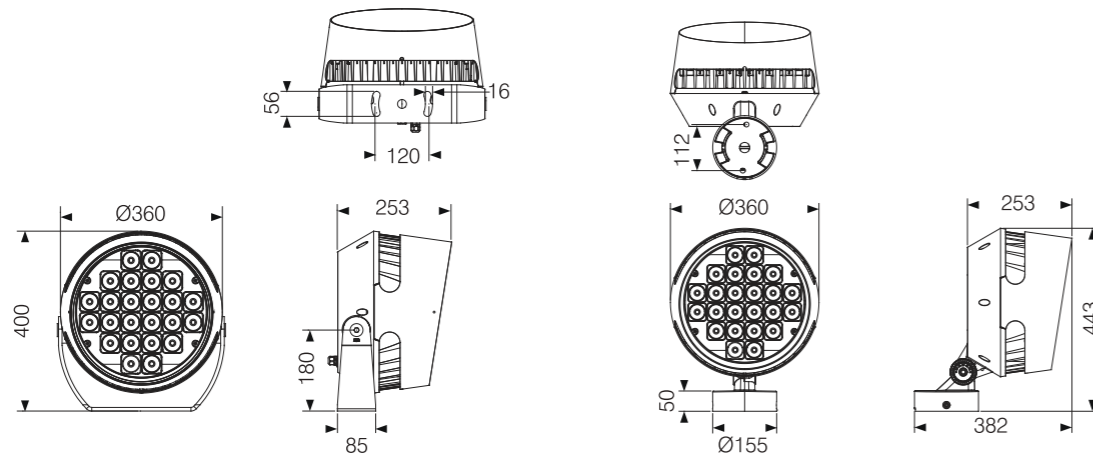

Model:	FL360-120SL	FL360-200SL	FL360-240SL
Power:	120W	200W	240W
Beam angle:	1,5°/ 2°/ 4,5°/ 8°/ 12°/ 20°/ 30°/ 40°/ 60°		
Dimensions:			

General specifications

LED:	Osram/ Cree
CRI(Ra):	> 80
Material:	Extruded aluminum housing with high corrosion resistance Tempered glass cover and custom
CCT:	2700K/ 3000K/ 4000K/ 6500K/ RGB/ RGBW
IP rating:	66
Lifetime:	>50.000h
Control:	On/ Off, Phase dimming, 0-10V, Dali, DMX512...
Voltage:	AC85V-265V/ DC24V
Operating temperature:	-20°C~ +50°C
Accessory	Round-meshed Grill, Honeycomb, Anti-glare Shield