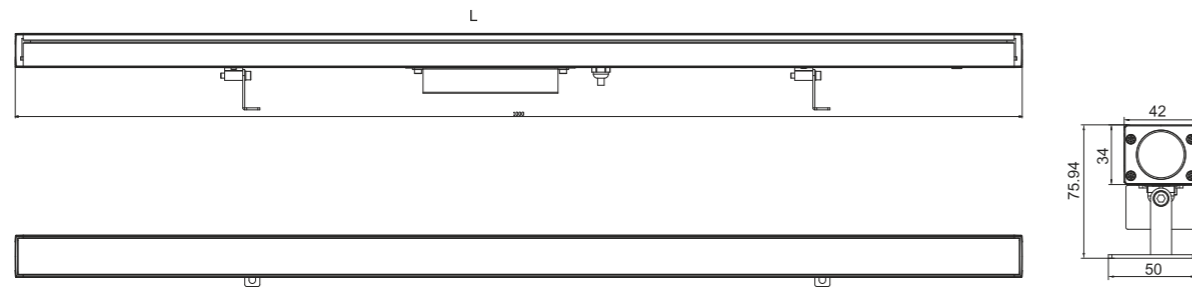

Model:	LN42-36RL	LN42-48RL
Power:	36W	48W
Beam angle:	15°/ 30°/ 45°/ 60°/ 20°x40°/ 15°x60°	
Dimensions:		

L=995/ 660/ 330mm

General specifications

LED:	Osram/ Cree
CRI(Ra):	>80
Material:	Extruded - aluminum housing with high corrosion resistance Tempered glass cover and custom
CCT:	2700K/ 3000K/ 4000K/ 6500K/ RGBW
IP rating:	67
Lifetime:	>50.000h
Control:	On/ Off, Phase dimming, 0-10V, Dali, DMX512...
Voltage:	DC24V
Operating temperature:	-30°C~ +45°C
Accessory	Anti-Glare Baffle, T-shape bracket