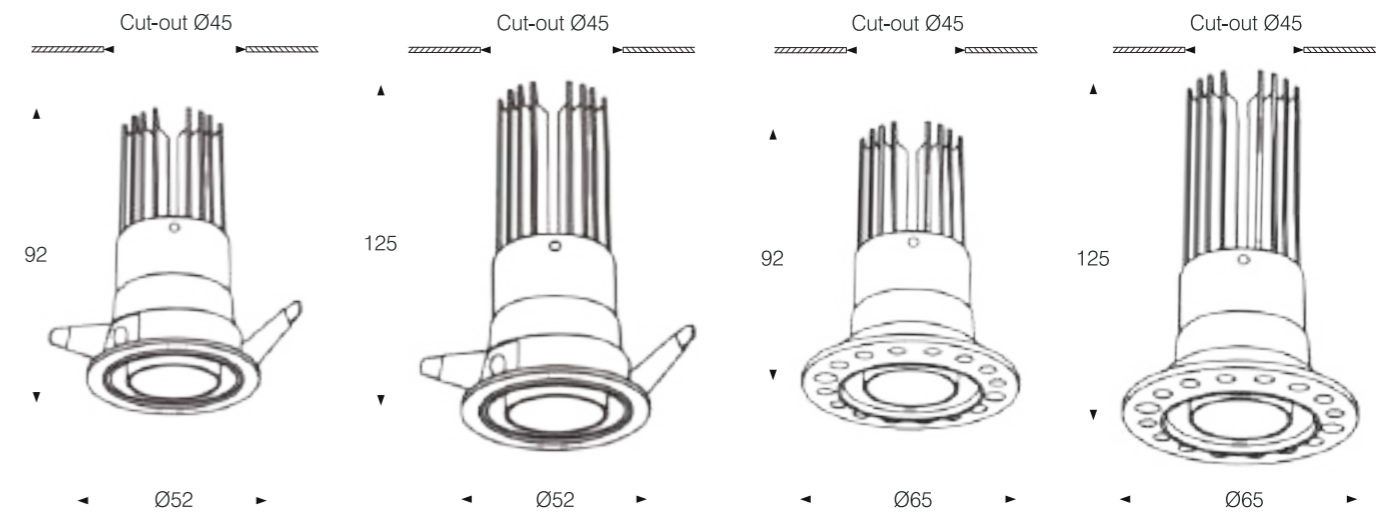

ZOOMABLE TRIMLESS CEILING

Model:	M4505TZ	M4510TZ
Power:	5W	10W
Luminous:	350lm	700lm
Beam angle:	Zoomable 8°-40°	

Dimensions:

General specifications

LED:	Bridgelux/ Cree/ Osram/ Luminus/ Citizen / Honortek
CRI(Ra):	>95/ 97
SDCM:	<3
CCT:	2700K/ 3000K/ 4000K
UGR:	<10
IP rating:	20
Lifetime:	>50.000h
Control:	On/ Off, Triac dimming, 0-10V, Dali, Zigbee, Bluetooth