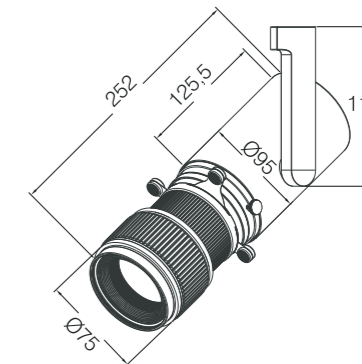

ART TRACK LIGHT

Body color

Matt Black

Matt White

Reflector color

Matt White

Matt Black

Model:	T9540A-7536	T9540A-7525
Power:	37W	37W
Luminous:	1050-1200lm	1050-1200lm
Beam angle:	Zoomable 20°-35°	Zoomable 15°-25°
Dimensions:		