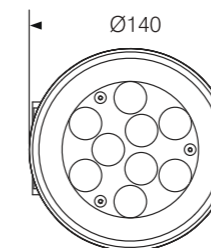

General specifications

LED:	Osram/ Cree
CRI(Ra):	>80
Material:	Extruded aluminum housing with high corrosion resistance Tempered glass cover and custom
CCT:	2700K/ 3000K/ 4000K/ 6500K/ RGB/ RGBW
IP rating:	66
Lifetime:	>50.000h
Control:	On/ Off, Phase dimming, 0-10V, Dali, DMX512...
Voltage:	DC12V/ DC24V
Operating temperature:	-20°C~ +50°C