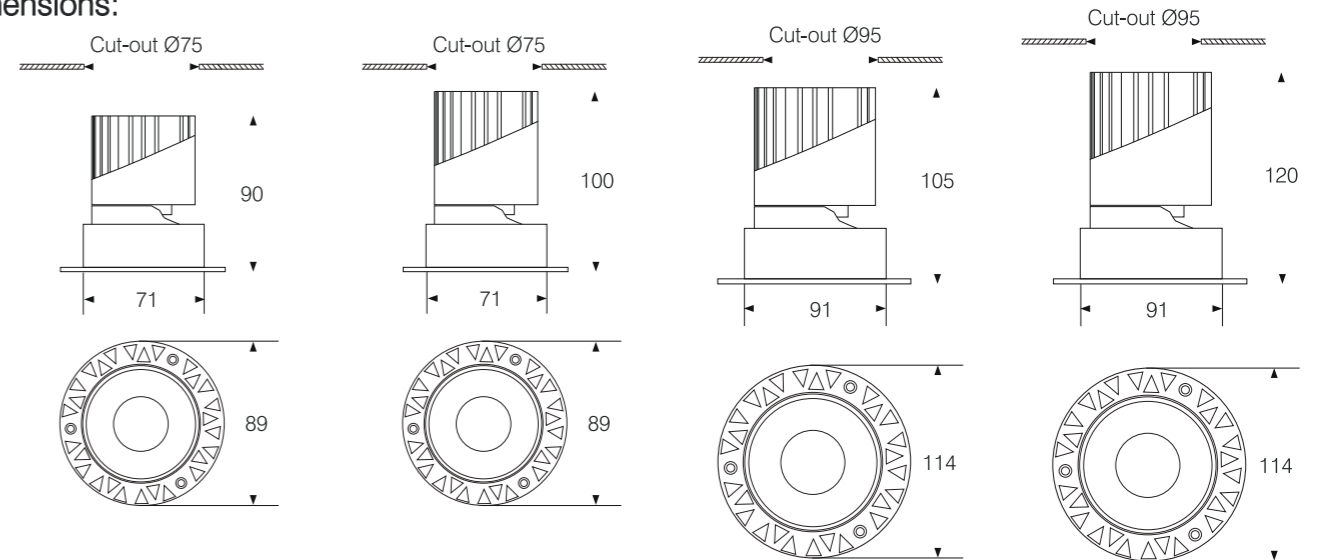

Dimensions:

General specifications

LED:	Bridgelux/ Cree/ Osram/ Luminus/ Citizen / Honortek
CRI(Ra):	>92/ 95/ 97
SDCM:	<3
CCT:	2700K/ 3000K/ 4000K/ 6500K
UGR:	<13
IP rating:	20
Lifetime:	>50.000h
Control:	On/ Off, Triac dimming, 0-10V, Dali, Zigbee, Bluetooth