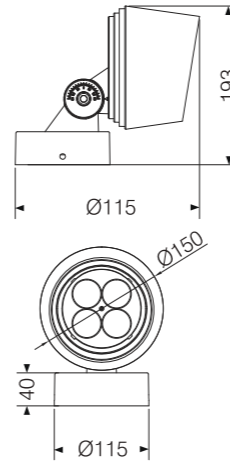

Model:	FL15010-1SL	FL15020-4SL
Power:	10W	20W
Beam angle:	1,5°/ 2°/ 6°/ 12°/ 20°/ 30°/ 40°/ 60°	
Dimensions: