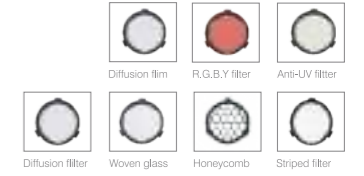

Body color

- ☐ Matt White
- ☐ Matt Black
- ☐ Chrome

RECESSED CEILING

Model:	C5613DZ	C6518DF
Power:	13W	18W
Luminous:	720lm	1330lm
Beam angle:	Zoomable 10°-60°	15°/ 20°/ 30°/ 50°

Dimensions:

General specifications

LED:	Bridgelux/ Cree/ Osram/ Luminus/ Citizen / Honortek
CRI(Ra):	95/ 97
SDCM:	<3
CCT:	2700K/ 3000K/ 4000K/ 6500K
UGR:	<10
IP rating:	20
Lifetime:	>50.000h
Control:	On/ Off, Triac dimming, 0-10V, Dali, Zigbee, Bluetooth

Body color

- ☐ Matt White
- ☐ Matt Black
- ☐ Chrome

TRIMLESS CEILING

Model:	C5613DTZ	C6518DTF
Power:	13W	18W
Luminous:	720lm	1330lm
Beam angle:	Zoomable 10°-60°	15°/20°/30°/50°

Dimensions:

General specifications

LED:	Bridgelux/ Cree/ Osram/ Luminus/ Citizen / Honortek
CRI(Ra):	95/ 97
SDCM:	<3
CCT:	2700K/ 3000K/ 4000K/ 6500K
UGR:	<10
IP rating:	20
Lifetime:	>50.000h
Control:	On/ Off, Triac dimming, 0-10V, Dali, Zigbee, Bluetooth