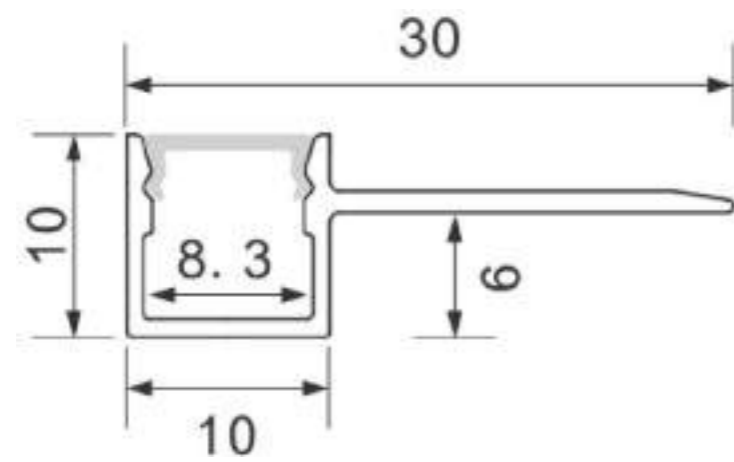

Model: ATG3010

Dimensions: