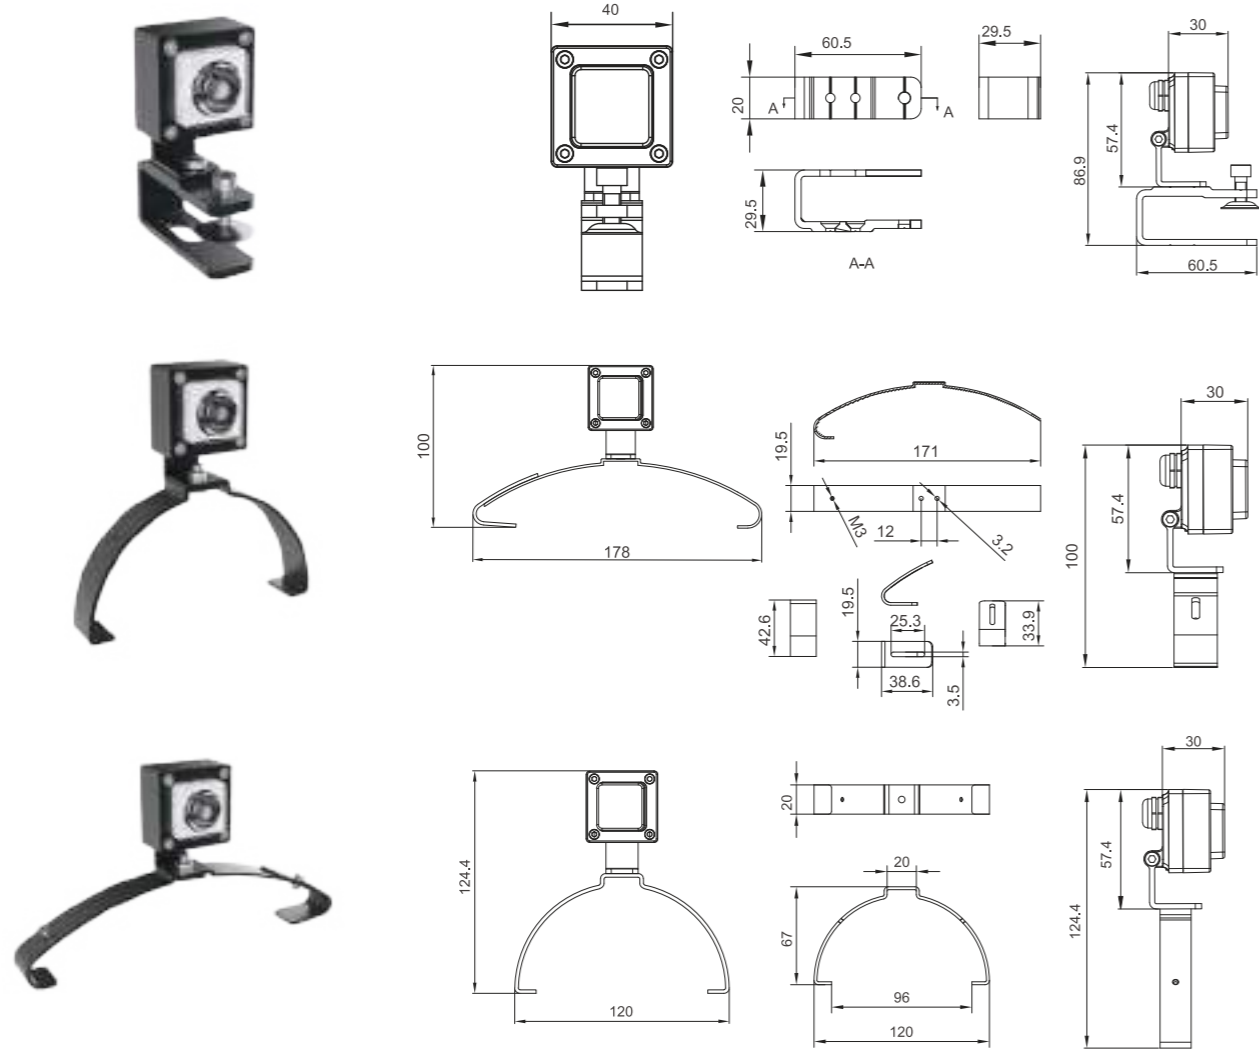

FLOOD LIGHT

Model:	FL540144-36LT	FL663180-45LT
Power:	144W	180W
Beam angle:	4°/ 8°/ 25°/ 36°/ 60°	
Dimensions:		

General specifications

LED:	Osram/ Cree
CRI(Ra):	> 80
Material:	Aluminum
CCT:	3000K/ 4000K/ 6000K/ RGB/ RGBW
IP rating:	65
Lifetime:	>50.000h
Control:	On/ Off, Phase dimming, 0-10V, Dali, DMX512...
Voltage:	AC85V-265V/ DC24V
Operating temperature:	-20°C~ +50°C
Accessory	Hood, Spike, Honeycomb