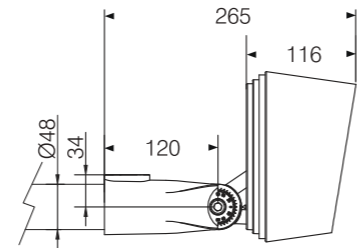

Model:	FL18022-6SL	FL18030-6SL	FL18036-6SL
Power:	22W	30W	36W
Beam angle:	2,6°/ 6°/ 12°/ 20°/ 30°/ 40°/ 60°		
Dimensions: