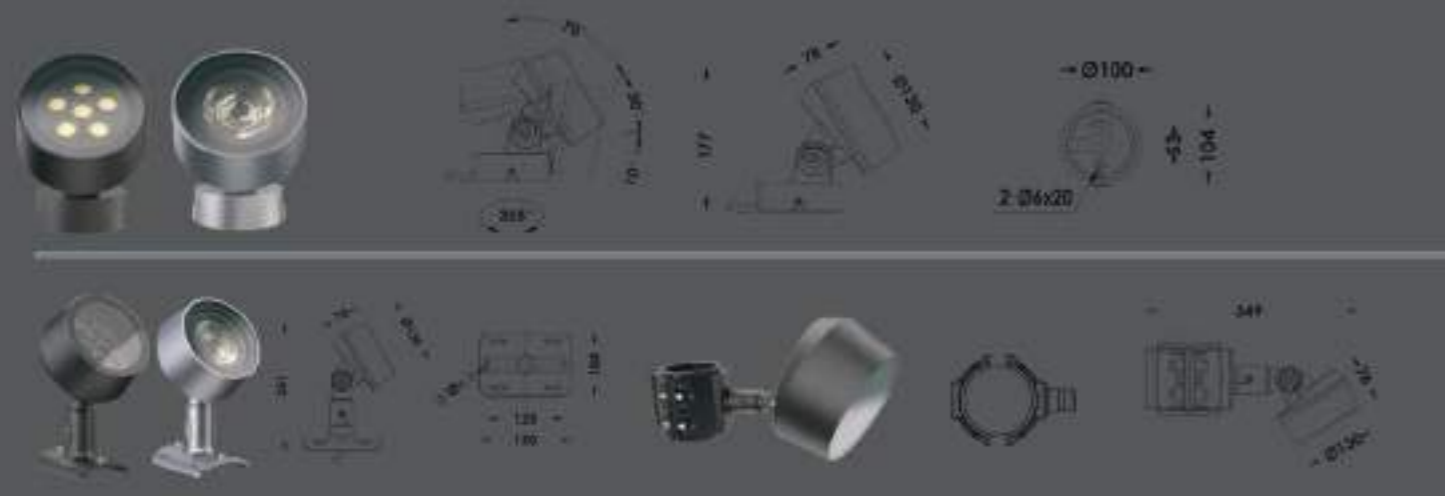

FLOOD LIGHT

Model:	FL13012-03AL	FL13012-06AL	FL13015-01AL	FL13018-06AL
Power:	3x4W	6x2W	15W	6x3W
Beam angle:	3°/ 8°	25°/ 40°/ 60°	20°/ 25°/ 40°/ 60° 10x60°/ 20x30°	25°/ 40°/ 60°

Dimensions:

General specifications

LED:	Osram/ Cree
CRI(Ra):	>80
Material:	Extruded aluminum housing with high corrosion resistance Tempered glass cover and custom
CCT:	2000K/ 2700K/ 3000K/ 4000K/ 6500K/ 10000K/ RGB/ RGBW
IP rating:	65
Lifetime:	>50.000h
Control:	On/ Off, Phase dimming, 0-10V, Dali, DMX512...
Voltage:	AC220V-240V/ DC24V
Operating temperature:	-20°C~+40°C
Accessory	Round-meshed Grill, Honeycomb, Anti-glare Shield