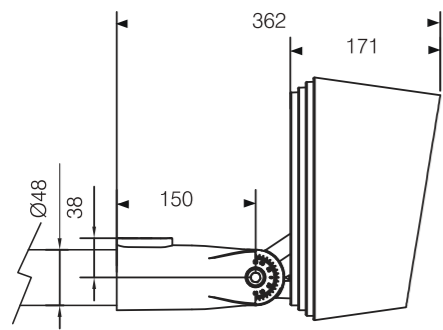

Model:	FL328120-25SL	FL328150-25SL	FL328160-25SL	FL328180-25SL
Power:	120W	150W	160W	180W
Beam angle:	2,6°/ 6°/ 12°/ 20°/ 30°/ 40°/ 60°/ 10x70°/ 5x20°/ 15x60°			
Dimensions: