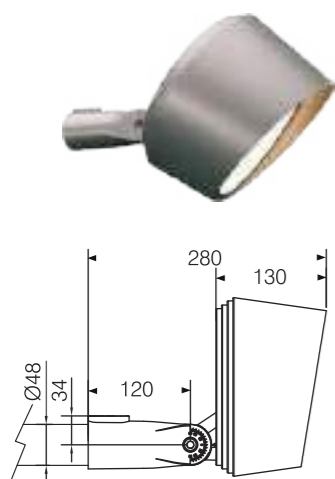

FLOOD LIGHT

Model:	FL210-30SL	FL210-45SL	FL210-60SL	FL210-100SL
Power:	30W	45W	60W	100W
Beam angle:	1,5°	2°	2,6°/ 6°/ 12°/ 20°/ 30°/ 40°/ 60°	
Dimensions:				

General specifications

LED:	Osram/ Cree
CRI(Ra):	> 80
Material:	Extruded aluminum housing with high corrosion resistance Tempered glass cover and custom
CCT:	2700K/ 3000K/ 4000K/ 6500K/ RGB/ RGBW
IP rating:	65
Lifetime:	> 50.000h
Control:	On/ Off, Phase dimming, 0-10V, Dali, DMX512...
Voltage:	AC85V-265V/ DC24V
Operating temperature:	-20°C ~ +50°C
Accessory	Round-meshed Grill, Honeycomb, Anti-glare Shield