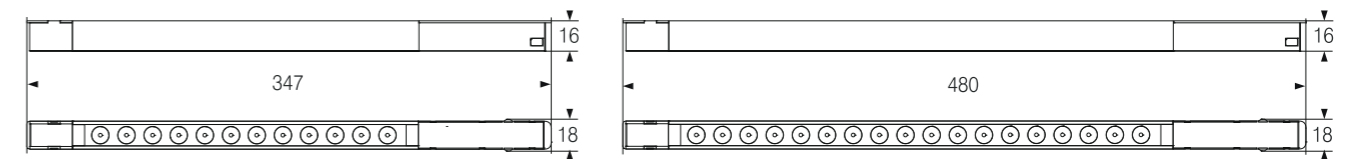

Body color

Matt Black

Matt White

Reflector color

Black

Model:	UMLS34712	UMLS48018	UMLS61024
Power:	12W	18W	24W
Luminous:	720lm	1080lm	1440lm
Beam angle:	24°/ 36°		

Dimensions:

General specifications