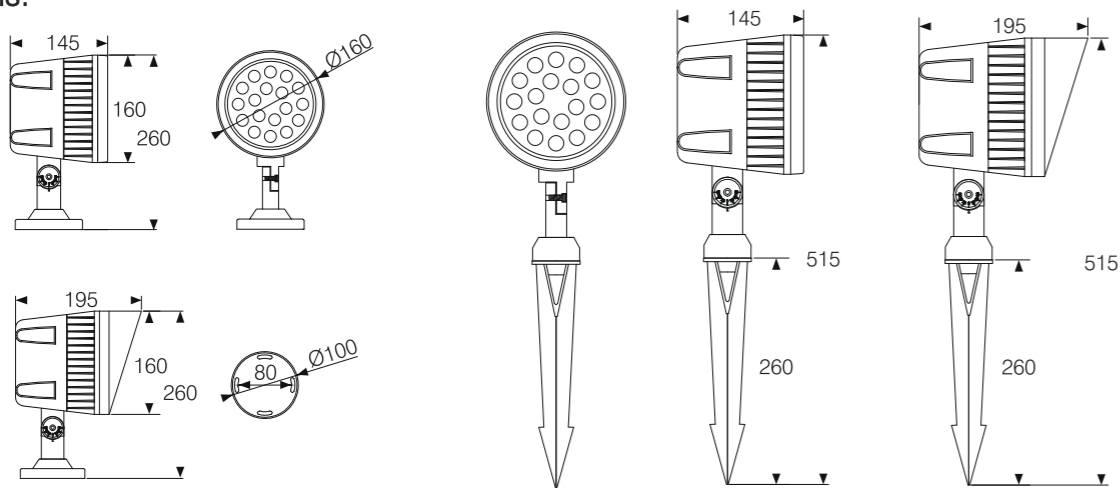

Model: FL16030-18LD
Power: 30W
Beam angle: 8°/ 15°/ 25°/ 40°/ 60°/ 15°x45°/ 10°x60°
Dimensions:

General specifications

LED:	Osram/ Cree
CRI(Ra):	>80
Material:	Aluminum
CCT:	2700K/ 3000K/ 4000K/ 6500K
IP rating:	65
Lifetime:	>50.000h
Control:	On/ Off, Phase dimming, 0-10V, Dali...
Voltage:	AC85V-265V/ DC24V
Operating temperature:	-20°C~ +50°C
Accessory	Hood, Spike, Honeycomb