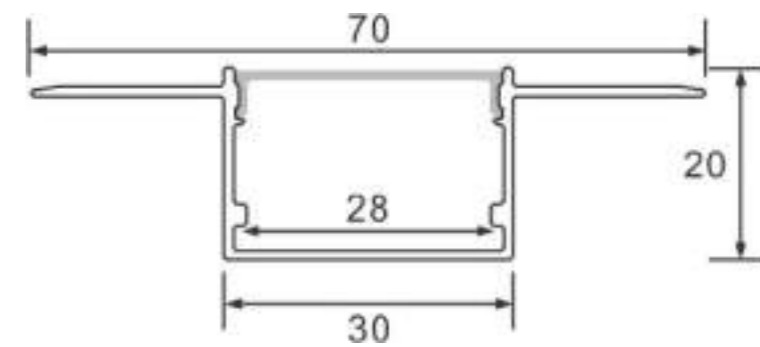

Model: AT7020

Dimensions: