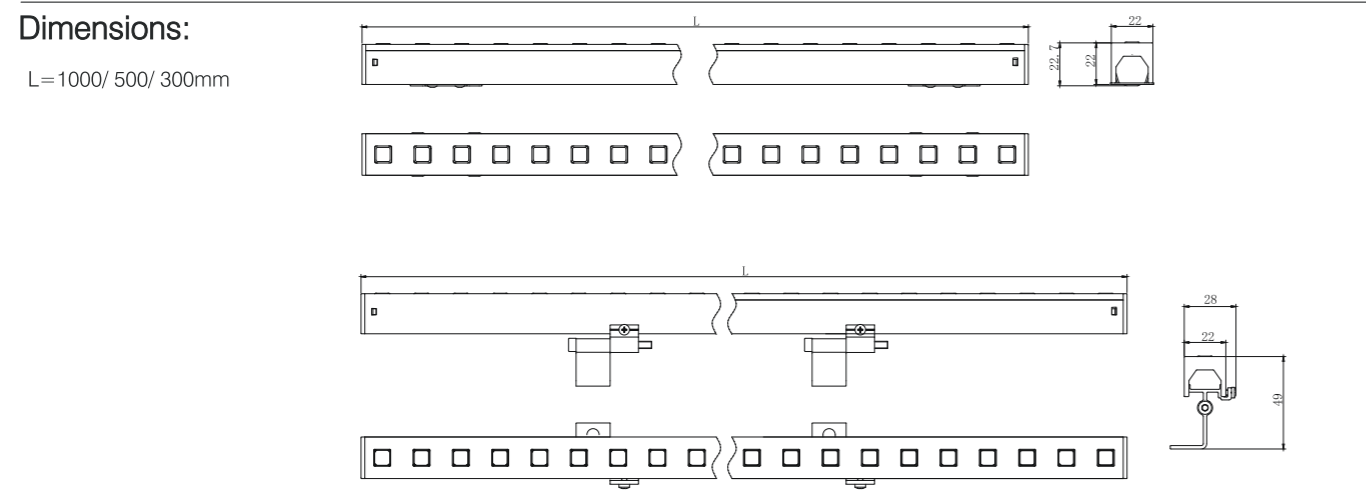

Model:	LN23-15RL
Power:	15W
Beam angle:	45°/ 60°/ 120°

General specifications

LED:	Osram/ Cree
CRI(Ra):	> 80
Material:	Extruded - aluminum housing with high corrosion resistance Tempered glass cover and custom
CCT:	2700K/ 3000K/ 4000K/ 6000K/ RGB/ RGBW
IP rating:	67
Lifetime:	> 50.000h
Control:	On/ Off, Phase dimming, 0-10V, Dali, DMX512...
Voltage:	DC24V
Operating temperature:	-40°C ~ +45°C