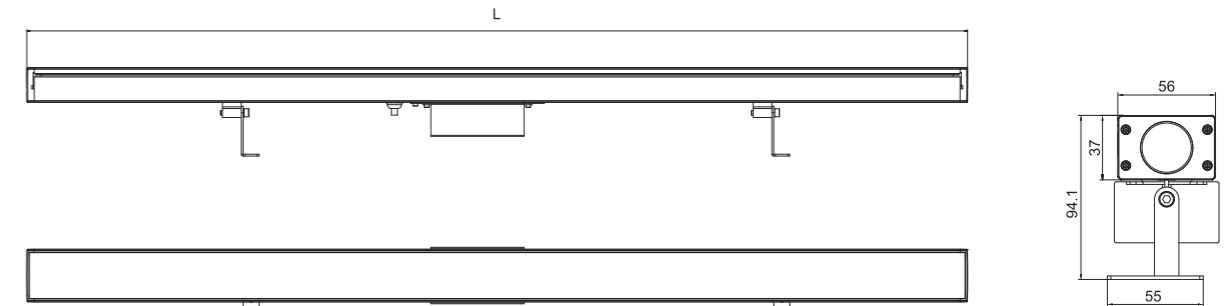

Model:	LN56-60RL	LN56-72RL
Power:	60W	72W
Beam angle:	8°/ 15°/ 30°/ 45°/ 60°/ 20°x40°/ 15°x60°	
Dimensions:		

L=995/ 660/ 330mm