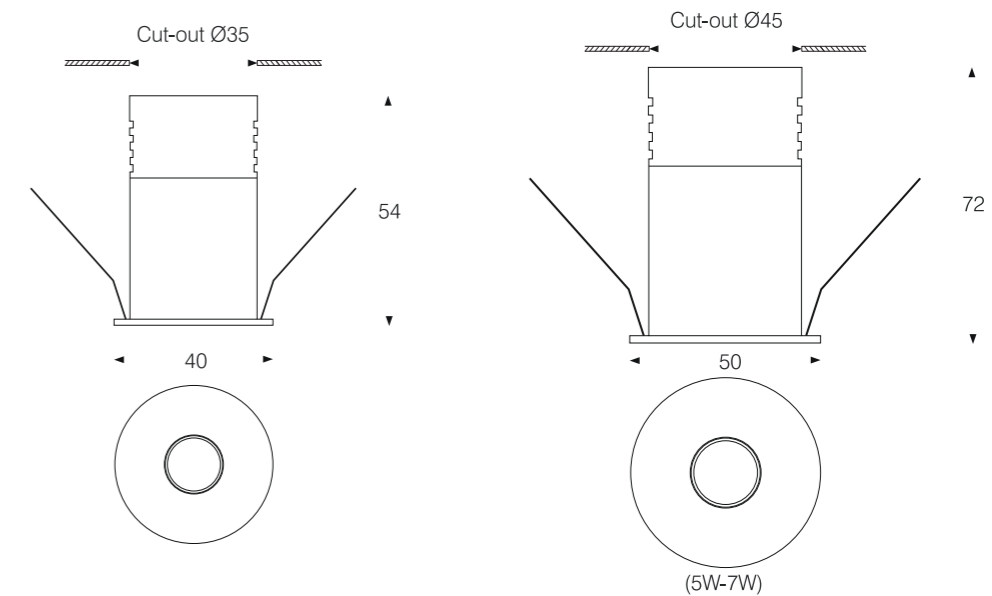

RECESSED CEILING

Model:	F3503D	F4505D	F4507D
Power:	3W	5W	7W
Lumini-	210lm	350lm	490lm
Beam angle:	8°/ 15°/ 24°/ 36°	15°/ 24°/ 36°	

Dimensions: