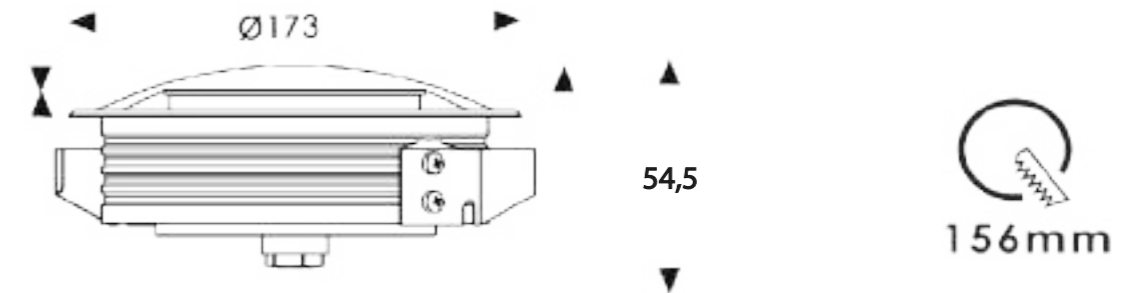

General specifications

LED:	Osram/ Cree
CRI(Ra):	>80
Material:	Stainless steel 316
CCT:	2200K/ 2700K/ 3000K/ 4000K/ 6500K/ RGB/ RGBW
IP rating:	68
Lifetime:	>50.000h
Control:	On/ Off, Phase dimming, 0-10V, Dali, DMX512...
Voltage:	AC85V-265V/ DC24V
Operating temperature:	-20°C~ +40°C