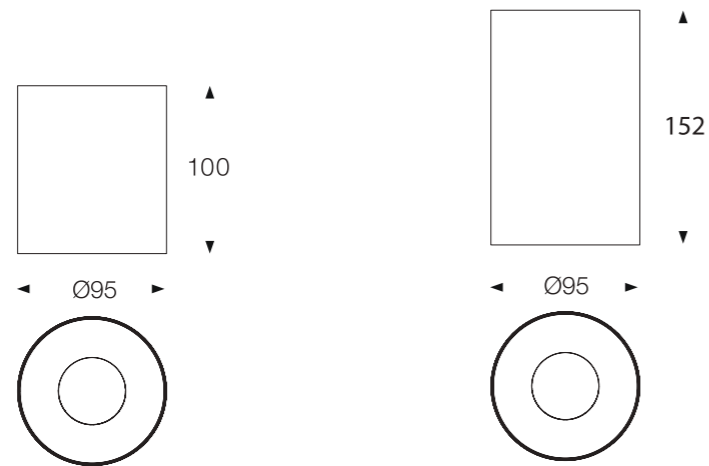

Body color

- Matt White
- Matt Black

Reflector color

- Matt White
- Matt White

SURFACE

Model:	D9515-IP65	D9520-IP65
Power:	15W	20W
Luminous:	1150lm	1520lm
Beam angle:	15°/ 24°/ 36°	

Dimensions:

General specifications