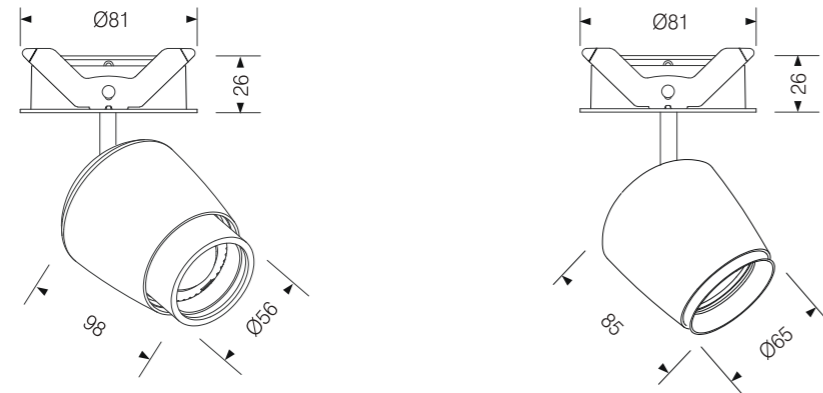

General specifications

LED:	Bridgelux/ Cree/ Osram/ Luminus/ Citizen / Honortek
CRI(Ra):	95/ 97
SDCM:	<3
CCT:	2700K/ 3000K/ 4000K/ 6500K
UGR:	<10
IP rating:	20
Lifetime:	>50.000h
Control:	On/ Off, Triac dimming, 0-10V, Dali, Zigbee, Bluetooth

Body color

- ☐ Matt White
- ☐ Matt Black
- ☐ Chrome