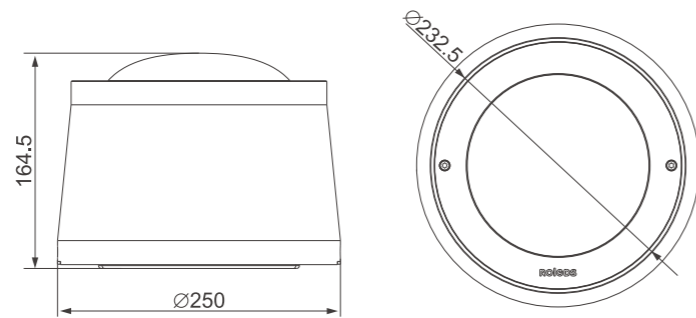

General specifications

LED:	Osram/ Cree
CRI(Ra):	>85
Material:	Die - casting aluminum housing with high corrosion resistance Tempered glass cover and custom
CCT:	2700K/ 3000K/ 4000K/ 6500K/ RGB
IP rating:	67
Lifetime:	>50.000h
Control:	On/ Off, Phase dimming, 0-10V, Dali, DMX512...
Voltage:	AC85V-265V/ DC24V
Operating temperature:	-40°C~ +45°C
Accessory	Honeycomb