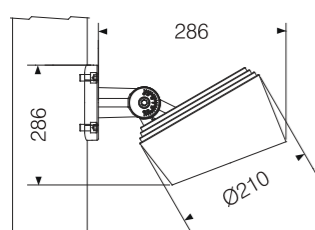

FLOOD LIGHT

Model:	FL210-30SL	FL210-45SL	FL210-60SL	FL210-100SL
Power:	30W	45W	60W	100W
Beam angle:	1,5°	2°	2,6°/ 6°/ 12°/ 20°/ 30°/ 40°/ 60°	
Dimensions:				

General specifications

LED:	Osram/ Cree
CRI(Ra):	> 80
Material:	Extruded aluminum housing with high corrosion resistance Tempered glass cover and custom
CCT:	2700K/ 3000K/ 4000K/ 6500K/ RGB/ RGBW
IP rating:	65
Lifetime:	> 50.000h
Control:	On/ Off, Phase dimming, 0-10V, Dali, DMX512...
Voltage:	AC85V-265V/ DC24V
Operating temperature:	-20°C ~ +50°C
Accessory	Round-meshed Grill, Honeycomb, Anti-glare Shield