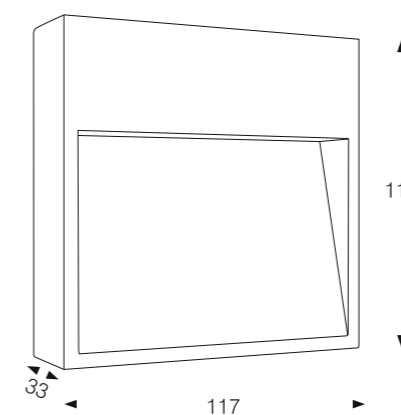

General specifications

LED:	Osram/ Cree
CRI(Ra):	>90
CCT:	2700K/ 3000K/ 4000K
IP rating:	65
Lifetime:	>50.000h
Control:	On/ Off
Voltage:	AC220V/ DC24V