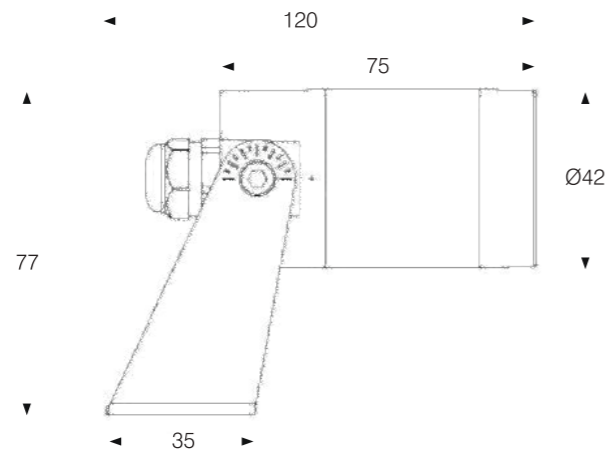

General specifications

LED:	Osram/ Cree
CRI(Ra):	>80
Material:	Stainless steel 316
CCT:	3000K/ 4000K/ 6000K/ RGB/ RGBW
IP rating:	68
Lifetime:	>50.000h
Control:	On/ Off, Phase dimming, 0-10V, Dali, DMX512...
Voltage:	DC12V/ DC24V
Operating temperature:	-20°C~ +50°C