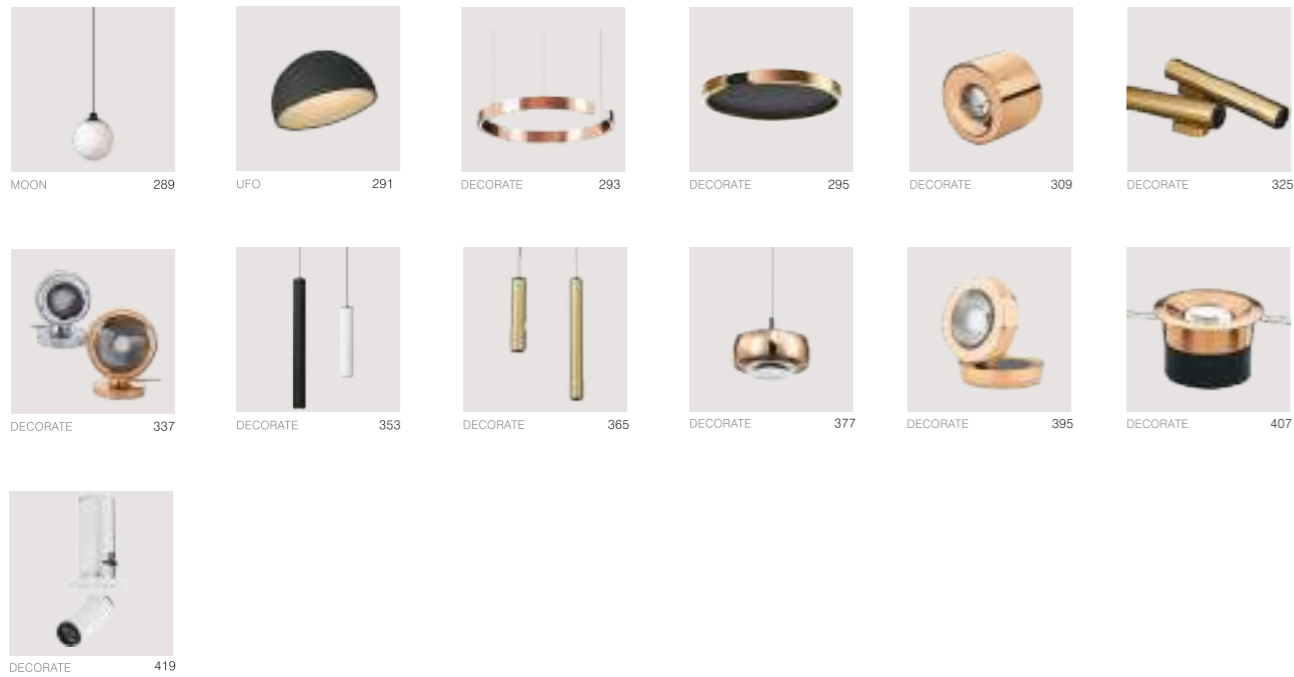

Display Light

Magnetic Track

Magnetic Track Light

Track Light

T5 LED Tube

LED Wall Washer + Neon Strip

LED Strip

Decorate