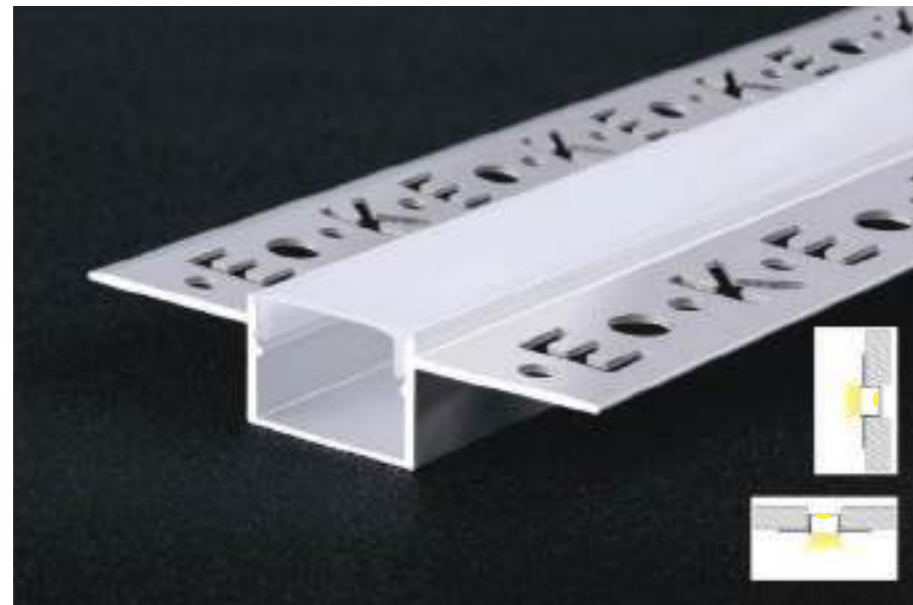

Surface color

- ☒ Matt Black
- ☐ Matt White

PC cover

- ☐ Milky white
- ☒ Black
- ☐ Acrylic matte