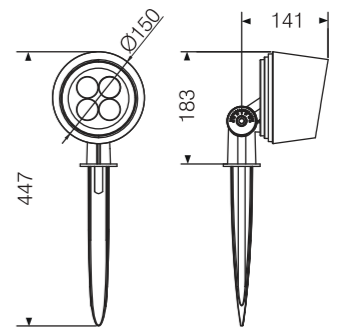

Model:	FL15010-1SL	FL15020-4SL
Power:	10W	20W
Beam angle:	1,5°/ 2°/ 6°/ 12°/ 20°/ 30°/ 40°/ 60°	
Dimensions: