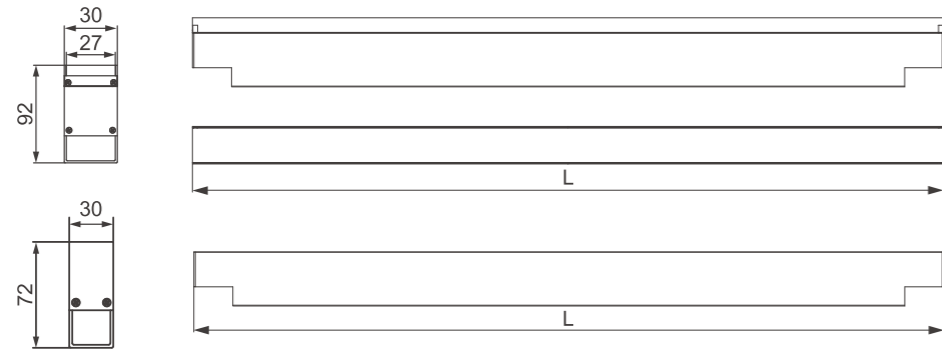

Model:	IG30-10RL	IG30-15RL
Power:	10W	15W
Beam angle:	120°	
Dimensions:		

L=1000/ 500/ 300mm

General specifications

LED:	Osram/ Cree
CRI(Ra):	>80
Material:	Extruded - aluminum housing with high corrosion resistance Tempered glass cover and custom
CCT:	2700K/ 3000K/ 4000K/ 6000K/ RGB/ RGBW
IP rating:	67
Lifetime:	>50.000h
Control:	On/ Off, Phase dimming, 0-10V, Dali, DMX512...
Voltage:	AC85V-265V/ DC24V
Operating temperature:	-30°C~ +45°C