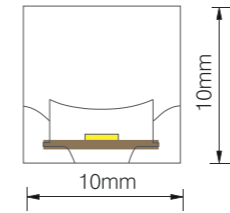

Dimensions:

Bending diameter

Accessories option

Aluminum Clip

Adjustable Angle Clip

Aluminum Profile

HORIZONTAL
BENDING
NEON FLEX

Model:	NTS1010-2405	NTS1010-2410
Power:	5W	10W