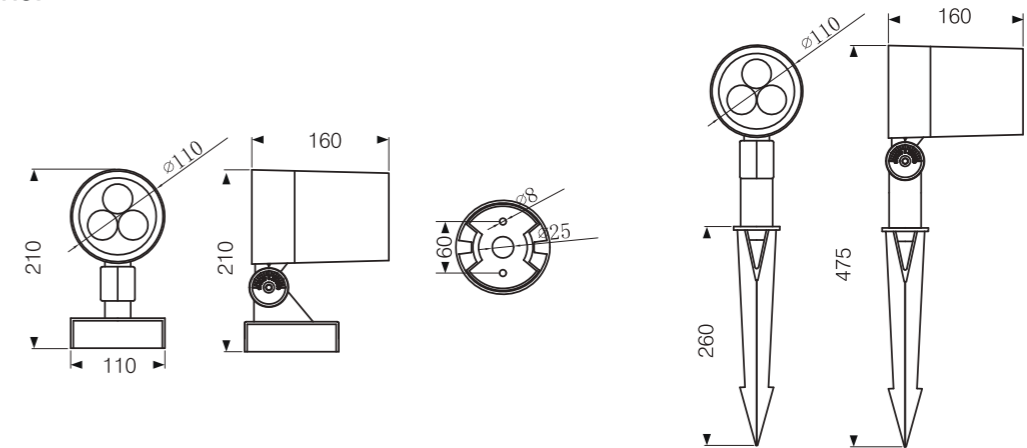

GARDEN LIGHT

Model:	GD110-15LD	GD110-30LD
Power::	15W	30W
Beam angle:	24°/ 38°/ 60°	
Dimensions:		

General specifications

LED:	Osram/ Cree
CRI(Ra):	> 80
Material:	Extruded aluminum housing with high corrosion resistance Tempered glass cover and custom
CCT:	2700K/ 3000K/ 4000K/ 6500K/ RGB/ RGBW
IP rating:	65
Lifetime:	> 50.000h
Control:	On/ Off, Phase dimming, 0-10V, Dali, DMX512...
Voltage:	AC85V-265V/ DC24V
Operating temperature:	-20°C~ +50°C
Accessory	Hood, Spike, Honeycomb