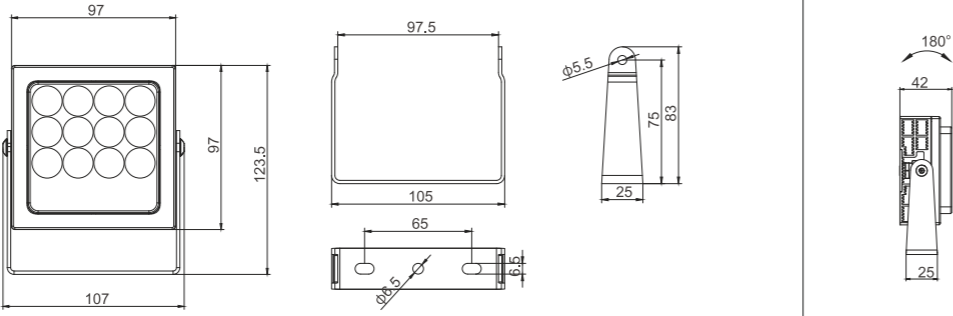

Model:	FL5966-03RL	FL5966-06RL	FL5966-06RL	FL5966-08RL
Power:	3W	6W	6W	8W
Beam angle:	4°	15°/ 30°	7°/ 20°/ 30°	8°/ 15°/ 30°/ 15x45°
Dimensions:				

General specifications

LED:	Osram/ Cree
CRI(Ra):	> 85
Material:	Die - casting aluminum housing with high corrosion resistance Tempered glass cover and custom
CCT:	2700K/ 3000K/ 4000K/ 6000K/ RGBW
IP rating:	66
Lifetime:	> 50.000h
Control:	On/ Off, Phase dimming, 0-10V, Dali, DMX512...
Voltage:	DC24V
Operating temperature:	-30°C ~ +45°C
Accessory	Anti-glare Baffle