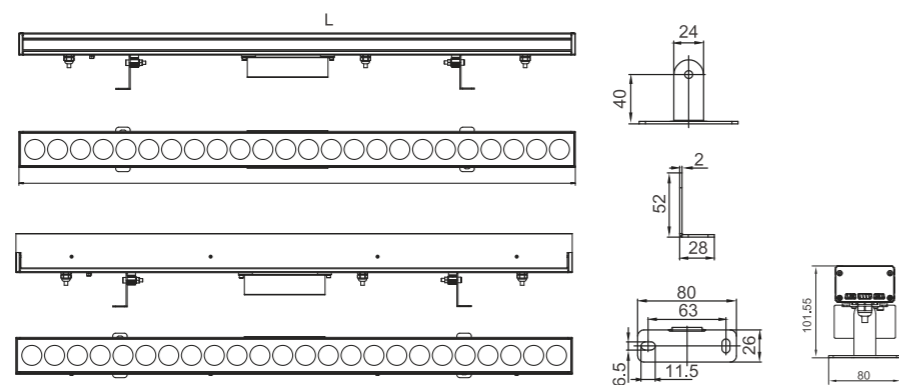

Dimensions:

L=1000/ 500/ 300mm

General specifications

LED:	Osram/ Cree
CRI(Ra):	>80
Material:	Extruded - aluminum housing with high corrosion resistance Tempered glass cover and custom
CCT:	2700K/ 3000K/ 4000K/ 6000K/ RGB/ RGBW
IP rating:	66
Lifetime:	>50.000h
Control:	On/ Off, Phase dimming, 0-10V, Dali, DMX512...
Voltage:	AC100-220V/ AC220V
Operating temperature:	-30°C~ +45°C
Accessory	Anti-Glare Baffle, T-shape bracket