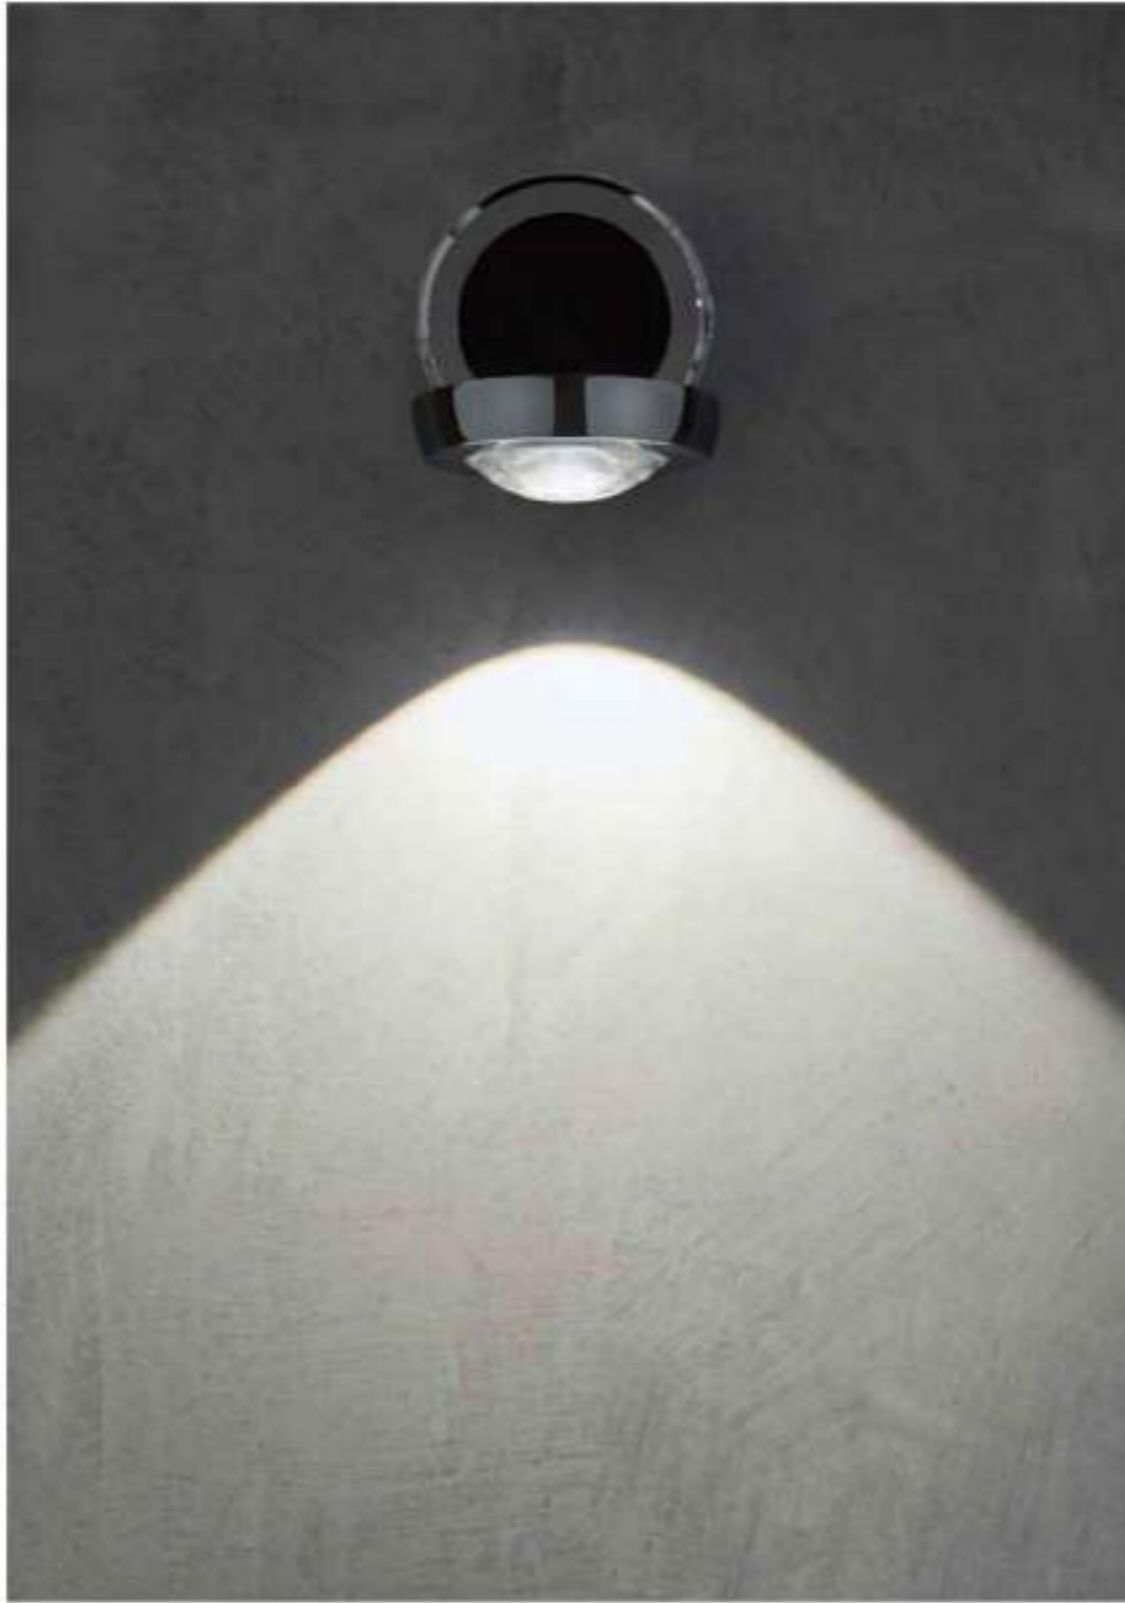

With the perfect combination of
craftsmanship and art,
create a museum-level space experience.