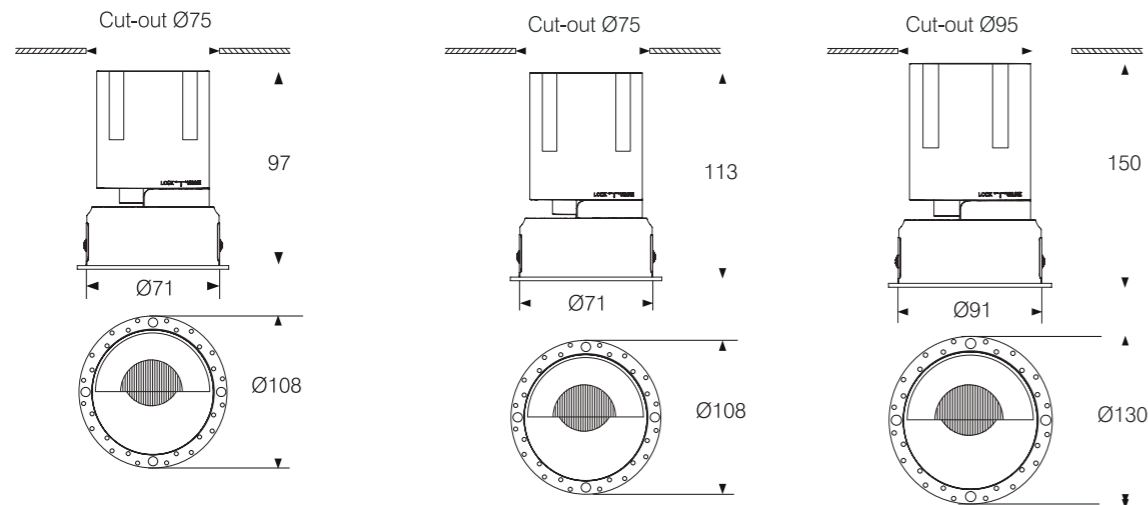

- Body color
- Metal Grey
- Reflector color
- Gloss Silver

TRIMLESS CEILING

Model:	E7510TW	E7518TW	E9525TW
Power:	10W	18W	25W
Luminous:	600lm	1350lm	1875lm
Beam angle:	60°		

Dimensions:

General specifications