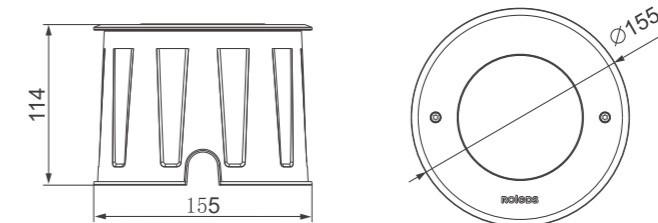

Model:	IG155-10WRL
Power:	10W
Beam angle:	20°/ 30°/ 40°/ 30x60°/ 40x85°/ 50x95°
Dimensions:	

General specifications

LED:	Osram/ Cree
CRI(Ra):	>85
Material:	Die - casting aluminum housing with high corrosion resistance Tempered glass cover and custom
CCT:	2700K/ 3000K/ 4000K/ 5700K
IP rating:	67
Lifetime:	>50.000h
Control:	On/ Off, Phase dimming, 0-10V, Dali...
Voltage:	AC85V-265V/ DC24V
Operating temperature:	-40°C~ +40°C
Accessory	Bullseyes Louvre