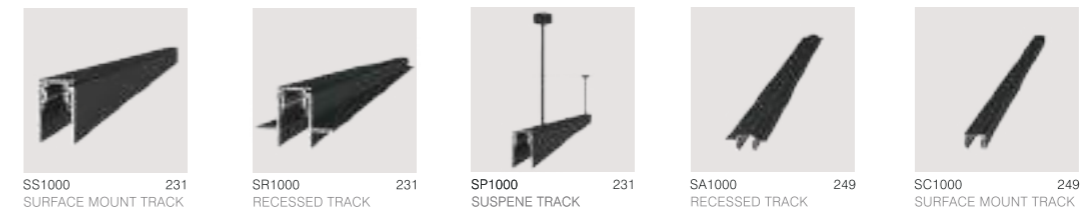

Display Light

Magnetic Track

Magnetic Track Light

Track Light

T5 LED Tube

LED Wall Washer + Neon Strip

LED Strip

Decorate