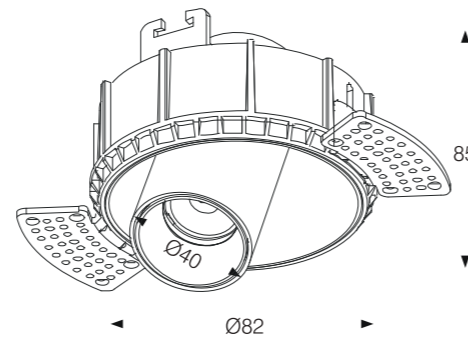

Cut-out Ø95