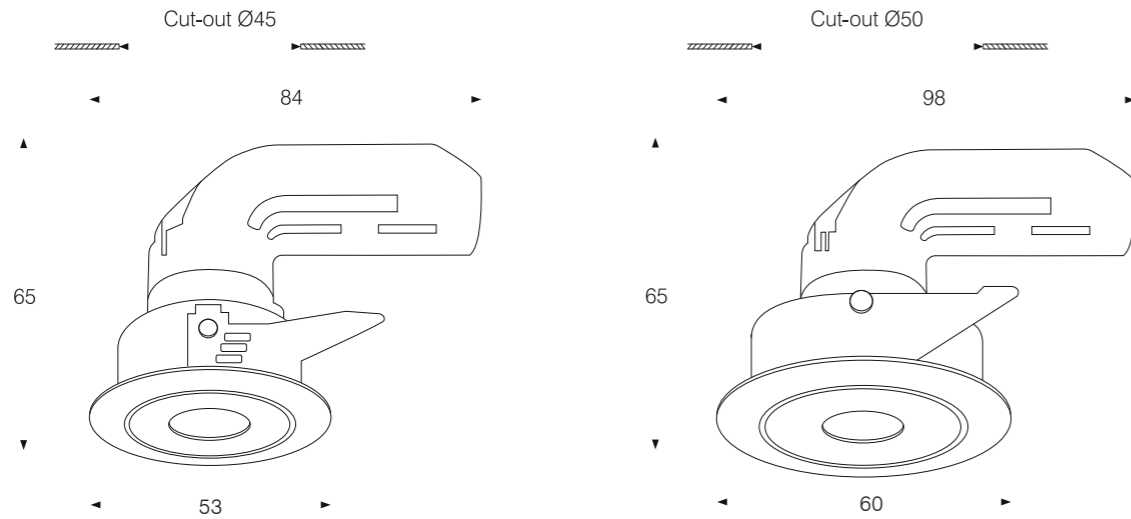

Dimensions:

General specifications

LED:	Bridgelux/ Cree/ Osram/ Luminus/ Citizen / Honortek
CRI(Ra):	90
SDCM:	<3
CCT:	2700K/ 3000K/ 4000K/ 5500K/ 6500K
UGR:	<13
IP rating:	20
Lifetime:	>50.000h
Control:	On/ Off, Triac dimming, 0-10V, Dali, Bluetooth

1. Body color
2. ☒ Matt Black
   - ☐ Matt White
3. Reflector color
4. ☐ Matt White
   - ☒ Matt Black