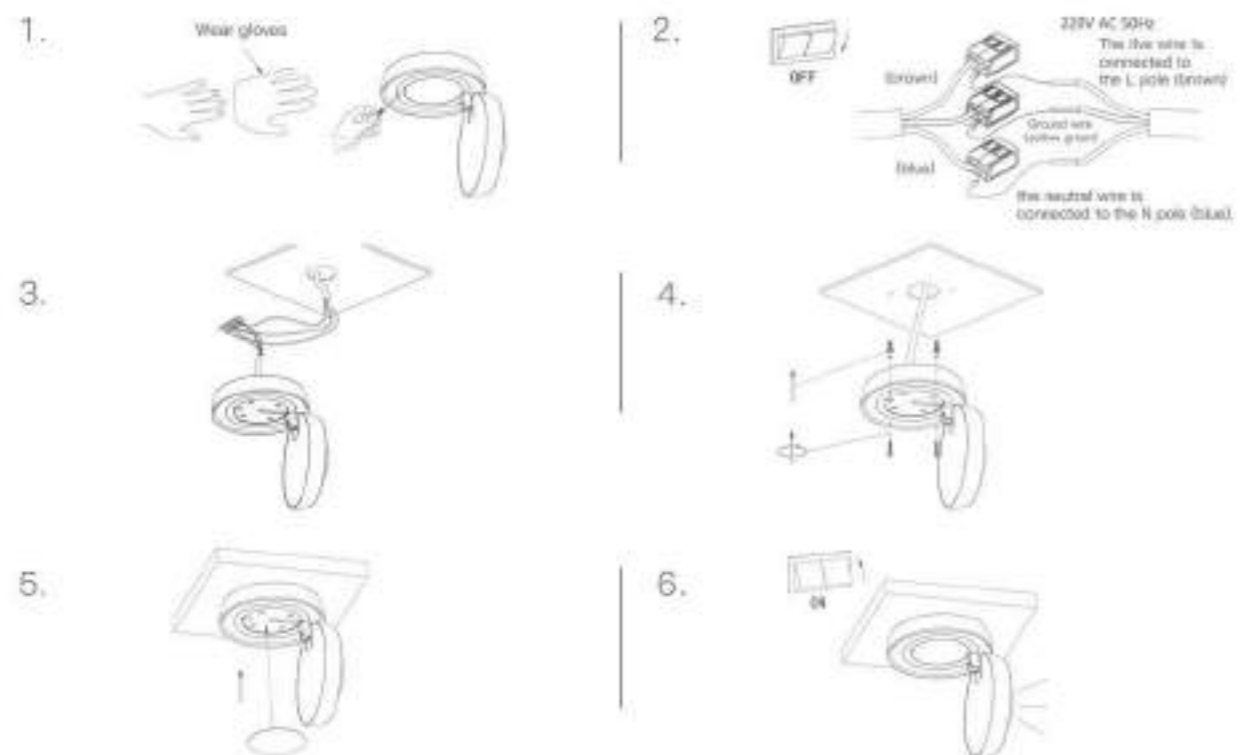

PRODUCT DESCRIPTION

Perceived light gives the world artistic charm

SOFT ———
COMFORTABLE
————— DESIGN

More natural and soft light beam, let you indulge in the atmosphere full of artistic beauty.

Install

SCL0047-01A-008