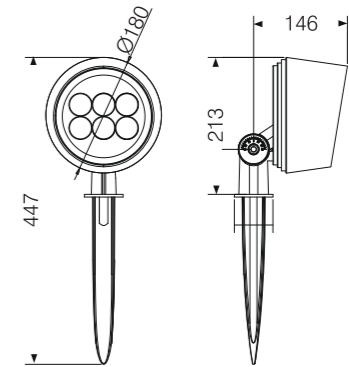

General specifications

LED:	Osram/ Cree
CRI(Ra):	> 80
Material:	Extruded aluminum housing with high corrosion resistance Tempered glass cover and custom
CCT:	2700K/ 3000K/ 4000K/ 6500K/ RGB/ RGBW
IP rating:	65
Lifetime:	> 50.000h
Control:	On/ Off, Phase dimming, 0-10V, Dali, DMX512...
Voltage:	AC85V-265V/ DC24V
Operating temperature:	-20°C~ +50°C
Accessory	Round-meshed Grill, Honeycomb Anti-glare Shield