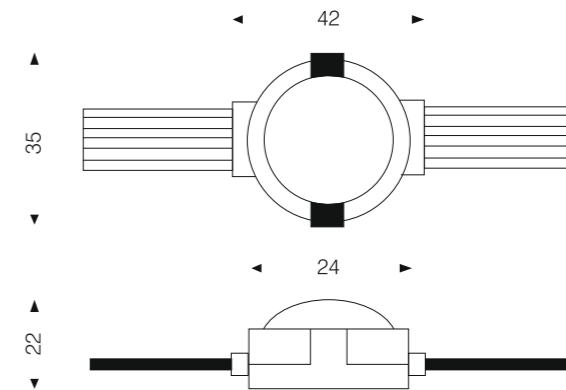

General specifications

LED:	Osram/ Cree
CRI(Ra):	>80
Material:	Extruded - aluminum housing with high corrosion resistance Imported PC lampshade and custom
CCT:	2700K/ 3000K/ 4000K/ 6500K/ RGB/ RGBW
IP rating:	66
Lifetime:	>50.000h
Control:	On/ Off, Phase dimming, 0-10V, Dali, DMX512...
Voltage:	DC12V/ DC24V
Operating temperature:	-20°C~ +50°C