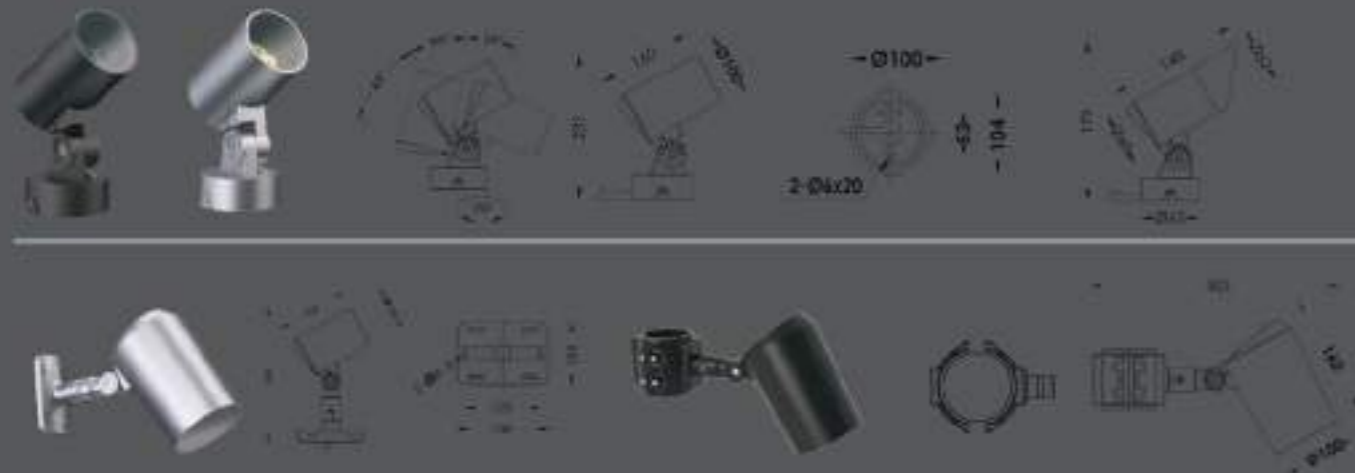

GARDEN LIGHT

Model:	GD10018-03AL	GD10024-06AL	GD10020-01AL
Power::	3x6W	6x4W	20W
Beam angle:	3°/ 8°	25°/ 40°/ 60°	20°/ 25°/ 40°/ 60° 10x60°/ 20x30°

Dimensions:

General specifications

LED:	Osram/ Cree
CRI(Ra):	>80
Material:	Extruded aluminum housing with high corrosion resistance Tempered glass cover and custom
CCT:	2000K/ 2700K/ 3000K/ 4000K/ 6500K/ 10000K/ RGB/ RGBW
IP rating:	65
Lifetime:	>50.000h
Control:	On/ Off, Phase dimming, 0-10V, Dali, DMX512...
Voltage:	AC85V-265V/ DC24V
Operating temperature:	-20°C~+40°C
Accessory	Filter, Honeycomb