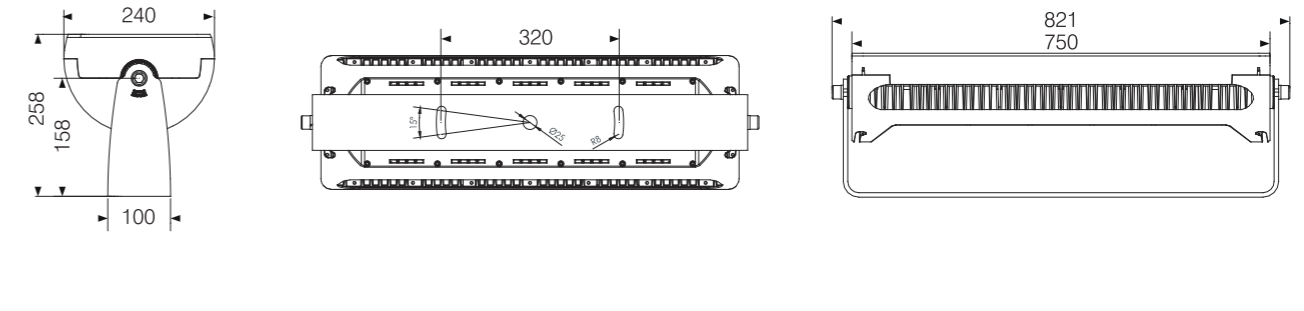

General specifications

LED:	Osram/ Cree
CRI(Ra):	>85
Material:	Die - casting aluminum housing with high corrosion resistance Tempered glass cover and custom
CCT:	Single/ RGB/ RGBW/ RGBWCLA
IP rating:	66
Lifetime:	>50.000h
Control:	On/ Off, Phase dimming, 0-10V, Dali, DMX512...
Voltage:	AC85V-265V/ DC24V
Operating temperature:	-20°C~ +50°C
Accessory	Honeycomb, Anti-glare Shield