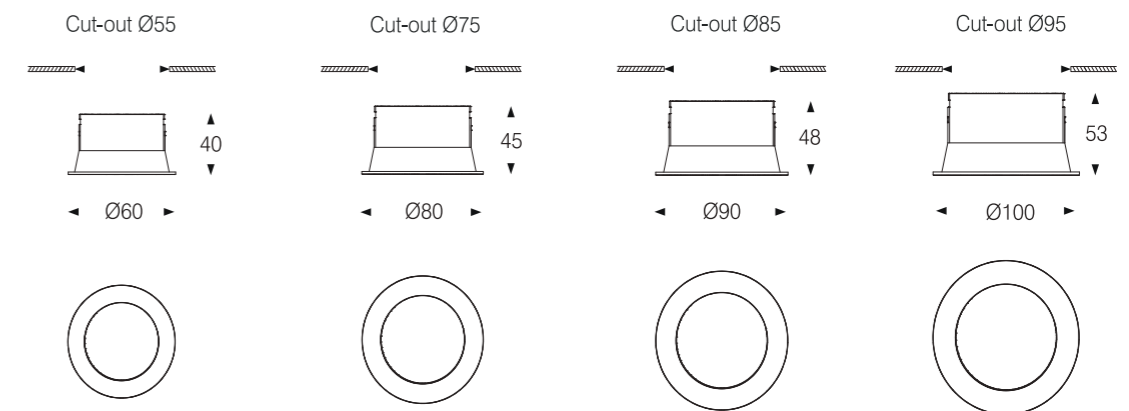

Body color

Matt White

Reflector color

Matt White

RECESSED CEILING

Model:	C5505M	C7507M	C8510M	C9520M
Power:	5W	7W	10W	20W
Luminous:	375lm	525lm	750lm	1500lm
Beam angle:	60°			
Dimensions:				

General specifications