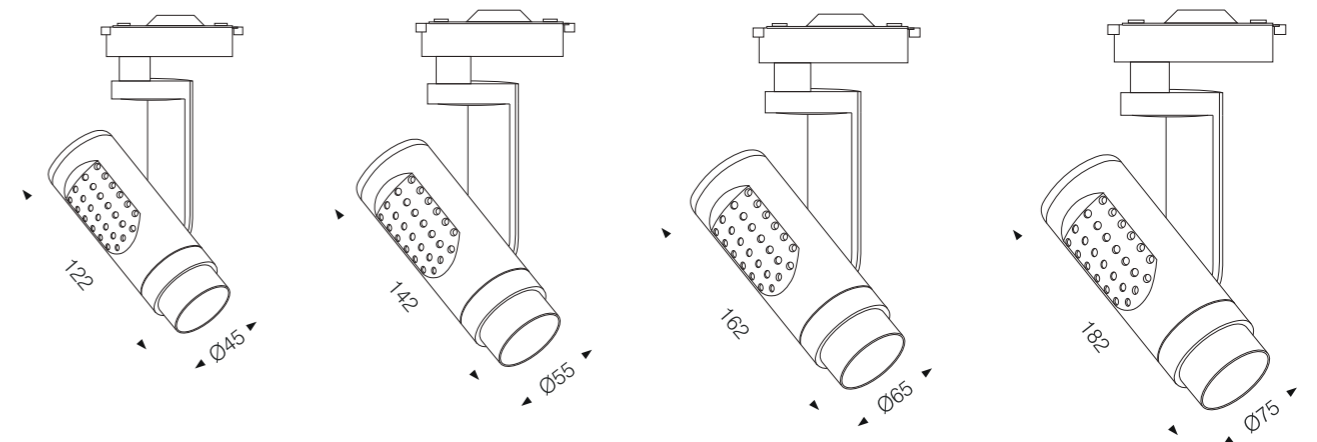

ZOOMABLE TRACK LIGHT

Model:	C4510Z	C5515Z	C6525Z	C7535Z
Power:	10W	15W	25W	35W
Luminous:	700lm	1050lm	1750lm	2450lm
Beam angle:	Zoomable 15°- 50°			

Dimensions: