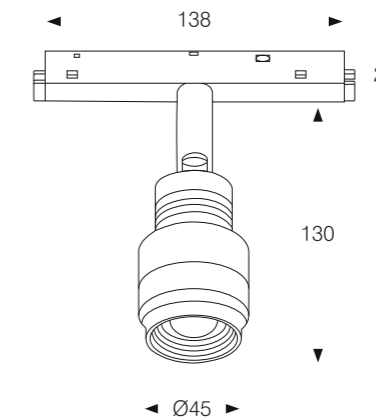

ZOOMABLE MAGNETIC SLIM

Model:	AMS4507Z
Power:	7W
Luminous:	420lm
Beam angle:	Zoomable 6°-60°
Dimensions: