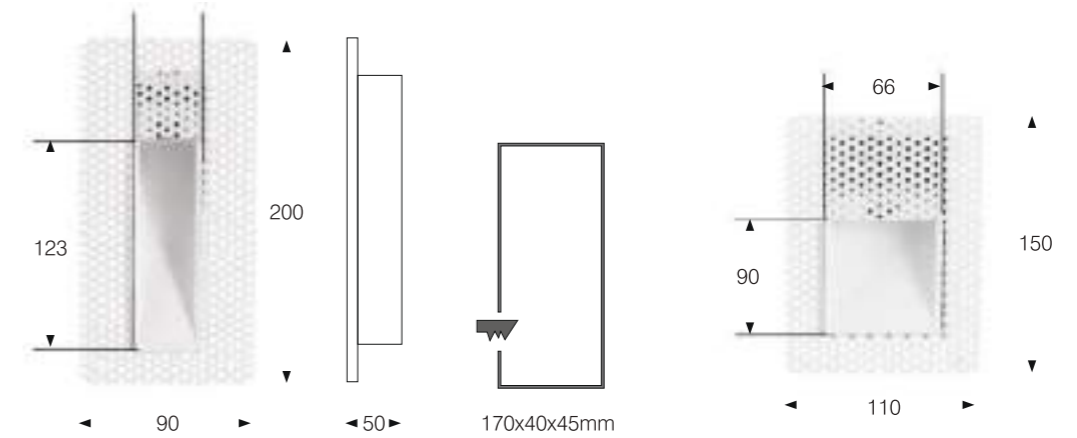

General specifications

LED:	Osram/ Cree
CRI(Ra):	> 85
CCT:	2700K/ 3000K/ 4000K
IP rating:	20/ 65
Lifetime:	>50.000h
Control:	On/ Off
Voltage:	AC220V/ DC24V

In the dark,
there will always be a ray of dawn for you.