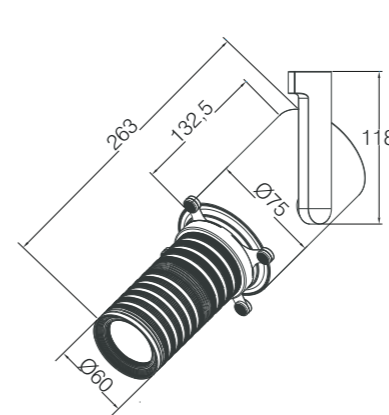

ART TRACK LIGHT

Body color

Matt Black

Matt White

Reflector color

Matt White

Matt Black

Model:	T7520B-6025	T7520B-6036
Power:	20W	20W
Luminous:	650-750lm	650-750lm
Beam angle:	Zoomable 15°-25°	Zoomable 20°-36°
Dimensions:		