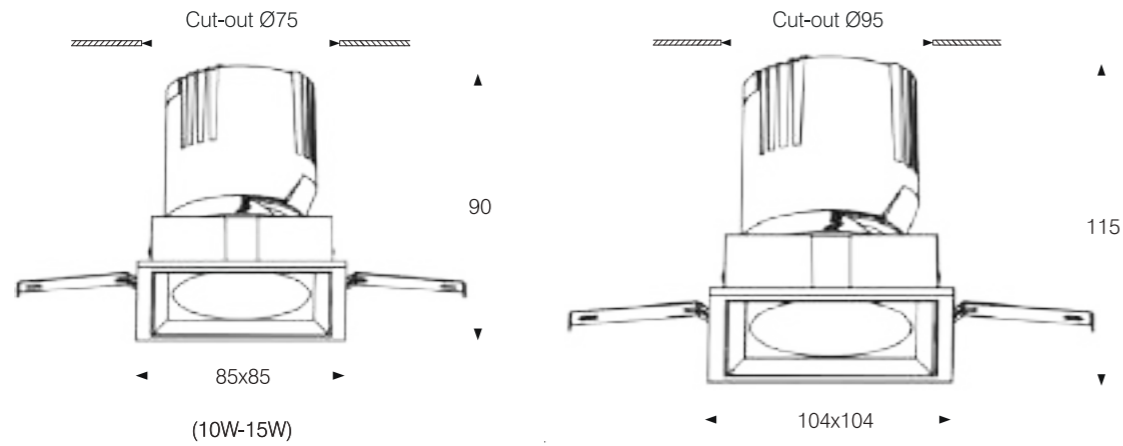

- Body color
- Metal Grey
- Reflector color
- Matt White/ Shiny White
 - Matt Black/ Shiny Black
 - Gloss Silver

RECESSED CEILING

Model:	Y7510S	Y7515S	Y9524S
Power:	10W	15W	24W
Lumini-	750lm	1250lm	1800lm
Beam angle:	15°/ 24°/ 36°/ 55°		
Dimensions:			