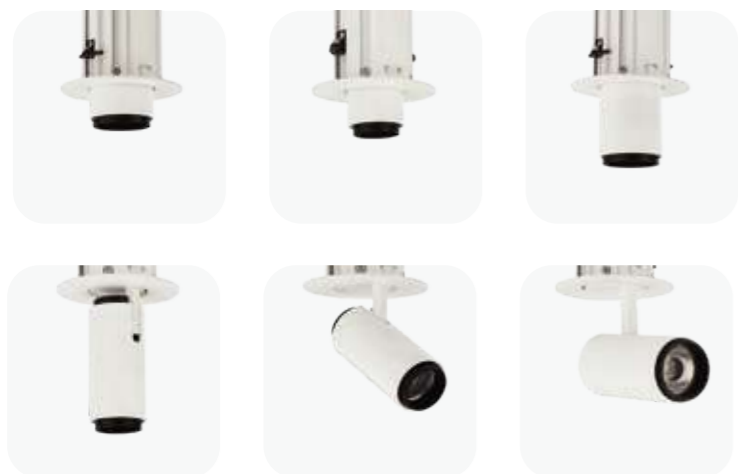

LONG- LASTING LIGHTING QUALITY

Light moves with your heart