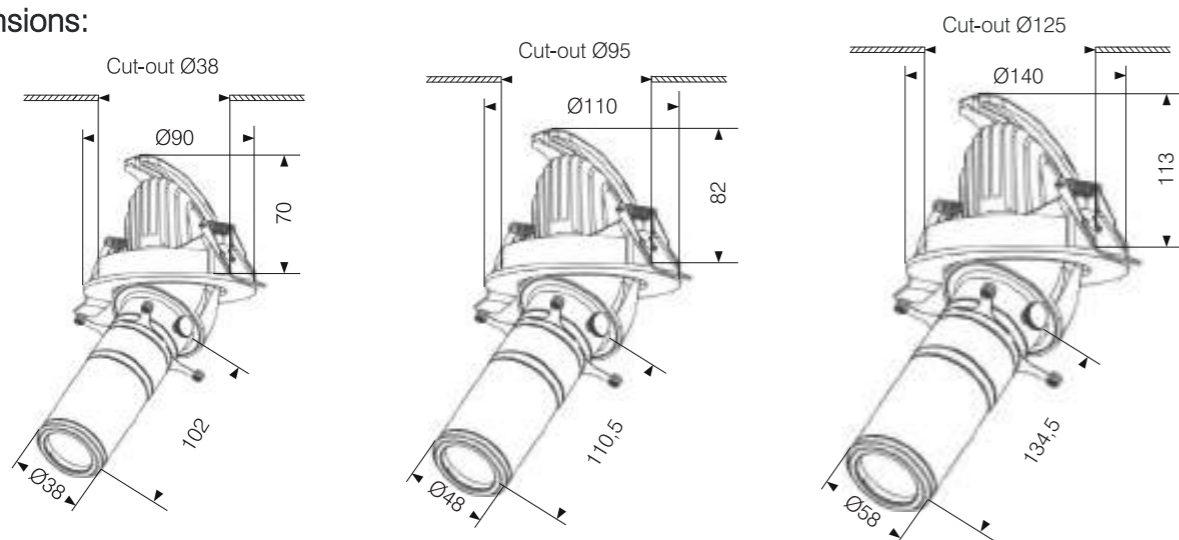

Model:	D1075K-3836B	D2095K-4836B	D30125K-5836B
Power:	10W	20W	28W
Luminous:	350lm	900lm	1300lm
Beam angle:	15°-36°		

Dimensions:

General specifications

LED:	Bridgelux/ Cree/ Osram/ Luminus/ Citizen / Honortek
CRI(Ra):	>92/ 95/ 97
SDCM:	<3
CCT:	2700K/ 3000K/ 4000K/ 6500K
UGR:	<10
IP rating:	20
Lifetime:	>50.000h
Control:	On/ Off, Triac dimming, 0-10V, Dali, Wi-fi, Zigbee, Bluetooth