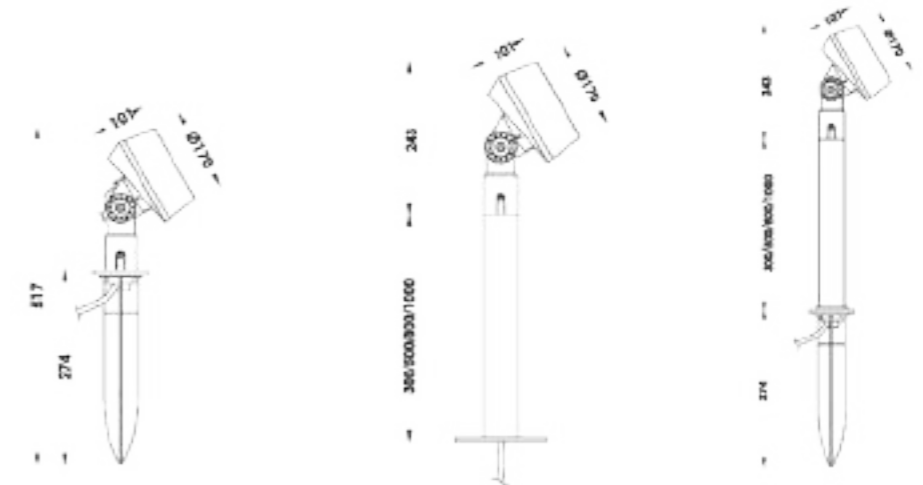

Model:	FL17024-06AL	FL17024-12AL	FL17024-01AL	FL17036-12AL
Power:	6x4W	12x2W	24W	12x3W
Beam angle:	3°/ 8°	25°/ 40°/ 60°	20°/ 25°/ 40°/ 60° 10x60°/ 20x30°	25°/ 40°/ 60°
Dimensions:				

General specifications

LED:	Osram/ Cree
CRI(Ra):	>80
Material:	Extruded aluminum housing with high corrosion resistance Tempered glass cover and custom
CCT:	2000K/ 2700K/ 3000K/ 4000K/ 6500K/ 10000K/ RGB/ RGBW
IP rating:	65
Lifetime:	>50.000h
Control:	On/ Off, Phase dimming, 0-10V, Dali, DMX512...
Voltage:	AC220V-240V/ DC24V
Operating temperature:	-20°C~+40°C
Accessory	Round-meshed Grill, Honeycomb, Anti-glare Shield