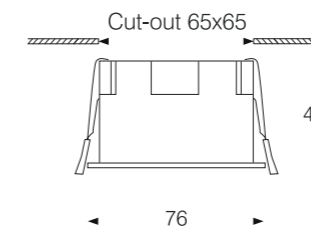

Body color

● Matt Black

○ Matt White

Reflector color

○ Matt White/ Shiny White

● Matt Black/ Shiny Black

RECESSED CEILING

Model:	A6508S	A9818S
Power:	8W	18W
Luminous:	560lm	1260lm
Beam angle:	24°/ 36°	
Dimensions:		