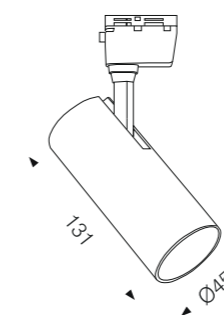

TRACK LIGHT

Model:	E4510T	E6620T
Power:	10W	20W
Luminous:	750lm	1500lm
Beam angle:	24°	
Dimensions: