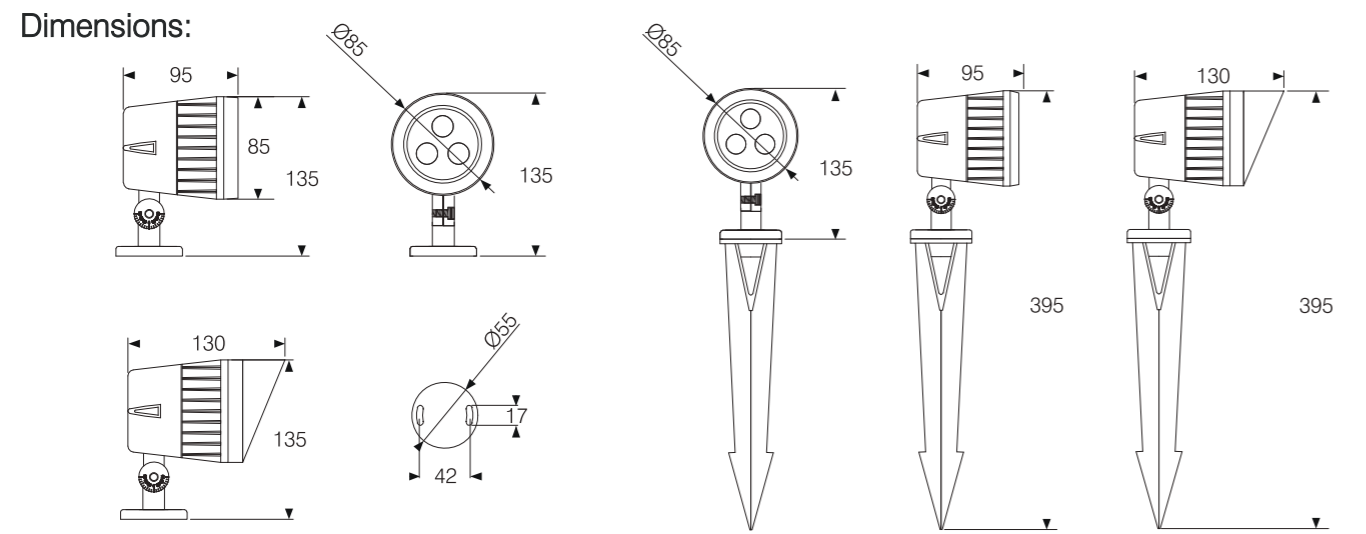

Model:	FL8506-3LD
Power:	6W
Beam angle:	8°/ 15°/ 25°/ 40°/ 60°/ 15°x45°/ 10°x60°

General specifications

LED:	Osram/ Cree
CRI(Ra):	> 80
Material:	Aluminum
CCT:	2700K/ 3000K/ 4000K/ 6500K
IP rating:	65
Lifetime:	> 50.000h
Control:	On/ Off, Phase dimming, 0-10V, Dali...
Voltage:	AC85V-265V/ DC24V
Operating temperature:	-20°C ~ +50°C
Accessory	Hood, Spike, Honeycomb