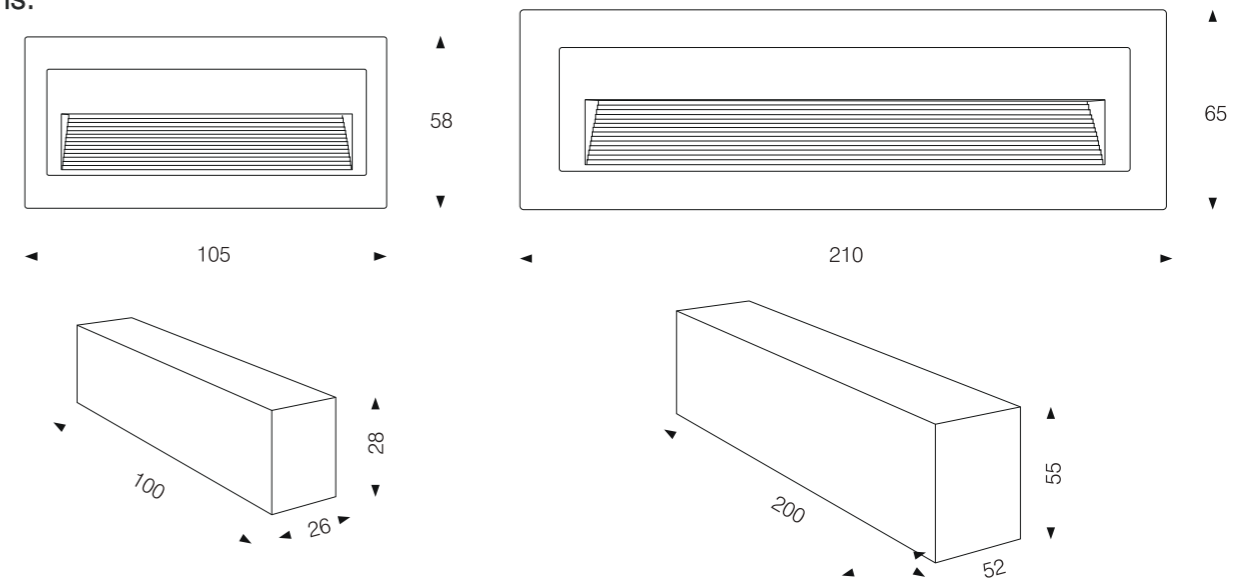

Dimensions:

General specifications

LED:	Osram/ Cree
CRI(Ra):	> 85
CCT:	2700K/ 3000K/ 4000K
IP rating:	65
Lifetime:	> 50.000h
Control:	On/ Off
Voltage:	AC220V/ DC24V

STEP LIGHT

Body color

- Matt White
- Matt Black