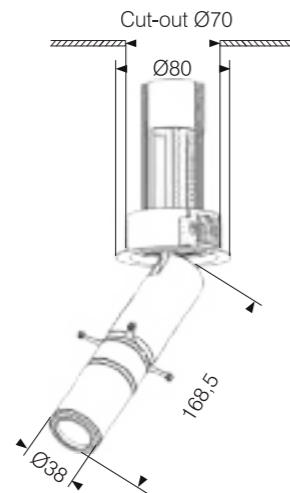

General specifications

LED:	Bridgelux/ Cree/ Osram/ Luminus/ Citizen / Honortek
CRI(Ra):	>92/ 95/ 97
SDCM:	<3
CCT:	2700K/ 3000K/ 4000K/ 6500K
UGR:	<10
IP rating:	20
Lifetime:	>50.000h
Control:	On/ Off, Triac dimming, 0-10V, Dali, Wi-fi, Zigbee, Bluetooth