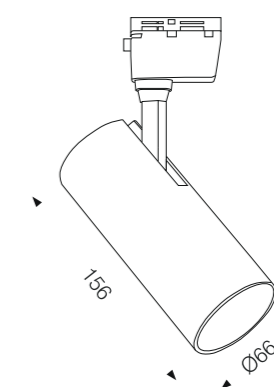

TRACK LIGHT

Model:	E4510T	E6620T
Power:	10W	20W
Luminous:	750lm	1500lm
Beam angle:	24°	
Dimensions: