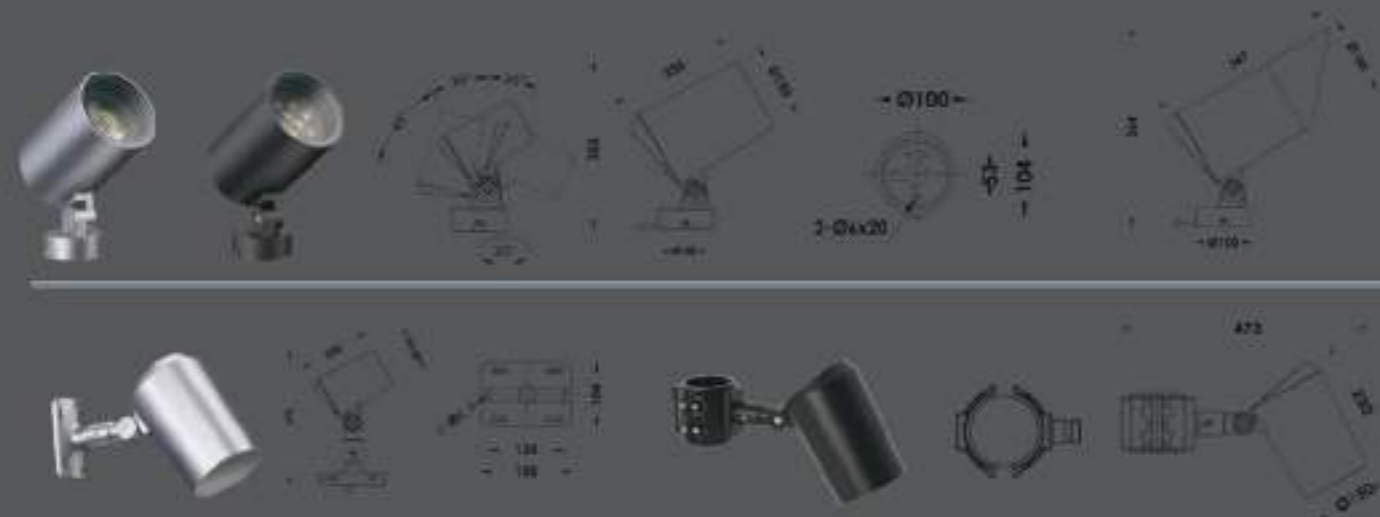

GARDEN LIGHT

Model:	GD15042-06AL	GD15036-12AL	GD15040-01AL
Power::	6x7W	12x3W	40W
Beam angle:	3°/ 8°	25°/ 40°/ 60°	25°/ 40°/ 60° 10x60°/ 20x30°
Dimensions:			

General specifications

LED:	Osram/ Cree
CRI(Ra):	>80
Material:	Extruded aluminum housing with high corrosion resistance Tempered glass cover and custom
CCT:	2000K/ 2700K/ 3000K/ 4000K/ 6500K/ 10000K/ RGB/ RGBW
IP rating:	65
Lifetime:	>50.000h
Control:	On/ Off, Phase dimming, 0-10V, Dali, DMX512...
Voltage:	AC85V-265V/ DC24V
Operating temperature:	-20°C~+40°C
Accessory	Filter, Honeycomb