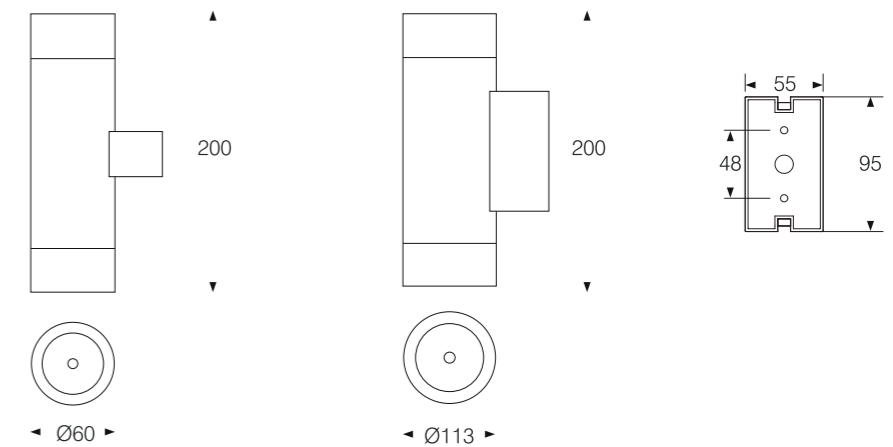

Model:	AW6018B	AW11330B
Power:	2x9W	2x15W
Beam angle:	24°/ 38°/ 60°	
Dimensions:		

General specifications

LED:	Bridgelux/ Cree
CRI(Ra):	>90
Material:	Extruded aluminum housing with high corrosion resistance Tempered glass cover and custom
CCT:	Single
IP rating:	65
Lifetime:	> 50.000h
Control:	On/ Off, Phase dimming, 0-10V, Dali...
Voltage:	AC85V-265V/ DC24V
Operating temperature:	-20°C~ +50°C
Accessory	Honeycomb