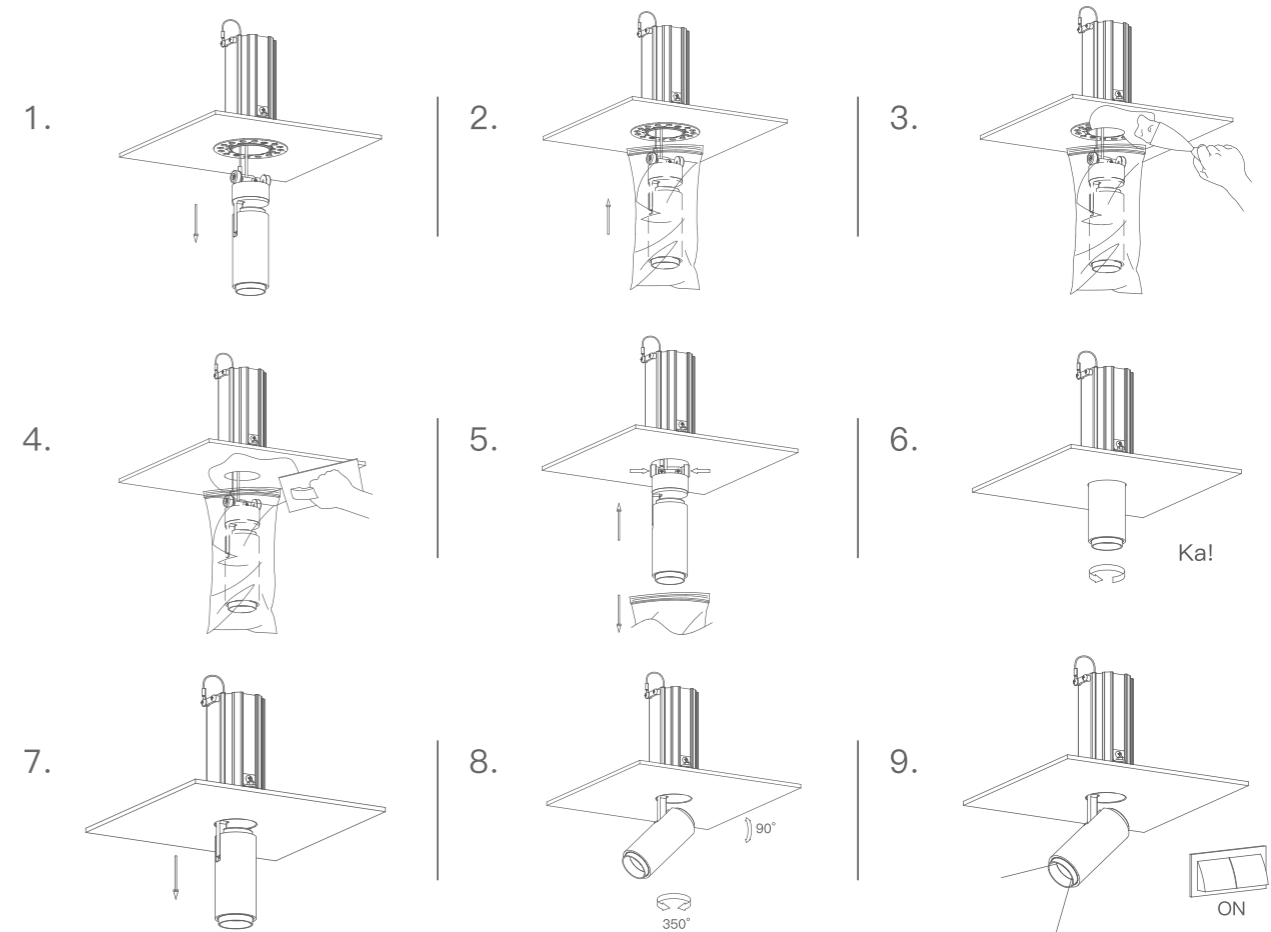

Install

SDL0030-01A-007

Type	Installation Mode	Size	Finish	IP	Wattage	Luminous flux	Beam Angle	CCT	CRI
Retractable spotlight	Recessed	Φ75*122 Lamp bodyΦ35	Matte white	IP20	7W	610Lm	15°/24°/36°	2700K 4000K 5000K	Ra>90
Other Finish	Matte Black								Cut out(mm) 60

SDL0030-01B-010

Type	Installation Mode	Size	Finish	IP	Wattage	Luminous flux	Beam Angle	CCT	CRI
Retractable spotlight	Recessed	Φ95*122 Lamp bodyΦ50	Matte white	IP20	10W	1430Lm	15°/24°/36°	2700K 4000K 5000K	Ra>90
Other Finish	Matte Black								Cut out(mm) 75

SDL0031-01A-020

Type	Installation Mode	Size	Finish	IP	Wattage	Luminous flux	Beam Angle	CCT	CRI
Retractable spotlight	Recessed	Φ140*152 Lamp bodyΦ80	Matte white	IP20	20W	2590Lm	15°/24°/38°	2700K 4000K 5000K	Ra>90
Other Finish	Matte Black								Cut out(mm) 110