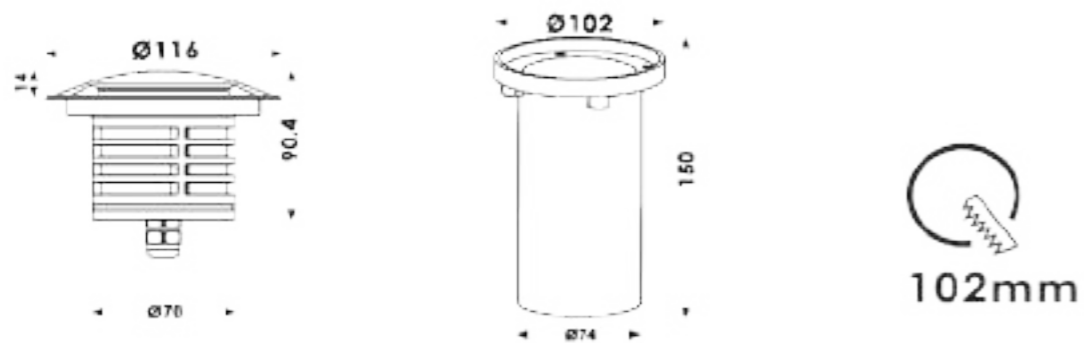

General specifications

LED:	Osram/ Cree
CRI(Ra):	>80
Material:	Stainless steel 316
CCT:	2200K/ 2700K/ 3000K/ 4000K/ 6500K/ RGB/ RGBW
IP rating:	68
Lifetime:	>50.000h
Control:	On/ Off, Phase dimming, 0-10V, Dali, DMX512...
Voltage:	AC85V-265V/ DC24V
Operating temperature:	-20°C~ +40°C