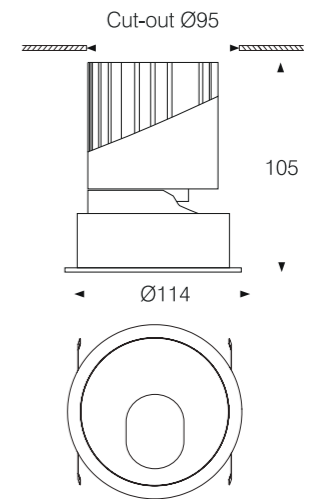

RECESSED CEILING

Model:	M7508E	M7512E	M9518E
Power:	8W	12W	18W
Lumini-	560lm	840lm	1260lm
Beam angle:		15°/ 24°/ 38°	
Dimensions: