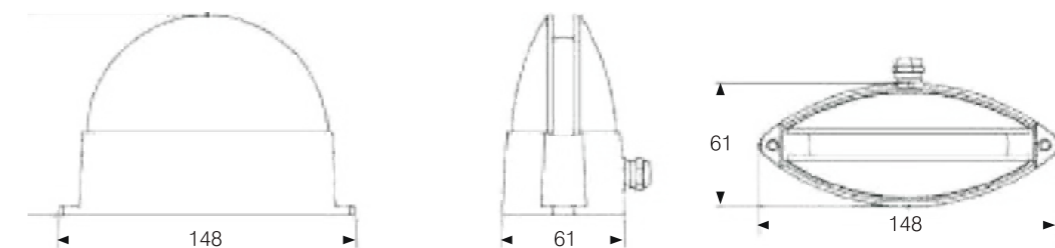

General specifications

LED:	Osram/ Cree
CRI(Ra):	>80
Material:	Aluminum
CCT:	3000K/ 4000K/ 6000K
IP rating:	66
Lifetime:	>50.000h
Control:	On/ Off, Phase dimming, 0-10V, Dali...
Voltage:	AC100-240V/ DC24V
Operating temperature:	-20°C~ +50°C