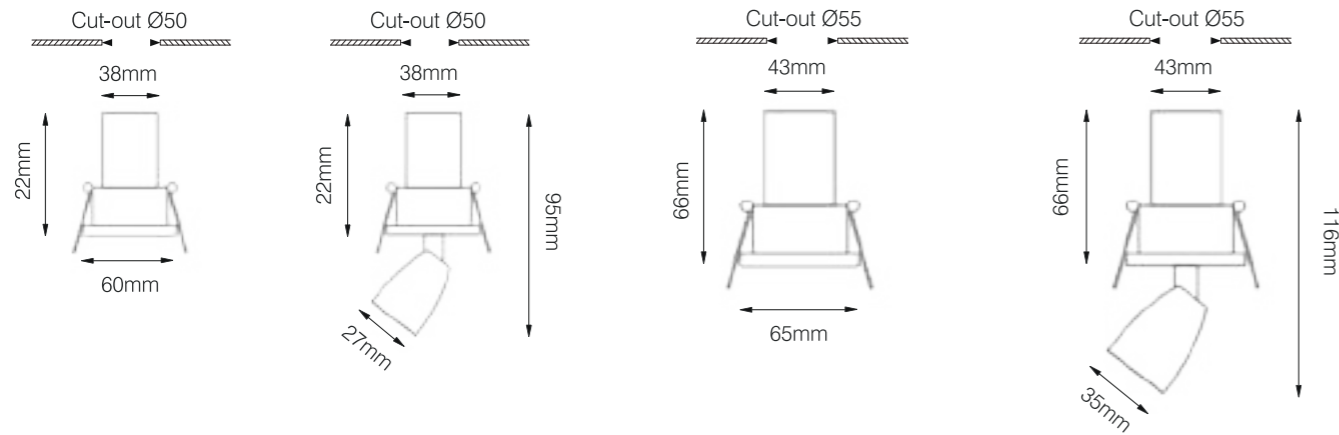

RECESSED CEILING

Body color

● Matt Black

○ Matt White

Reflector color

● Black

ZOOMABLE RECESSED CEILING

Model:	DGWY5001	DGWY5503
Power:	1W	3W
Luminous:	60lm	180lm
Beam angle:	10°-50°	
Dimensions:		