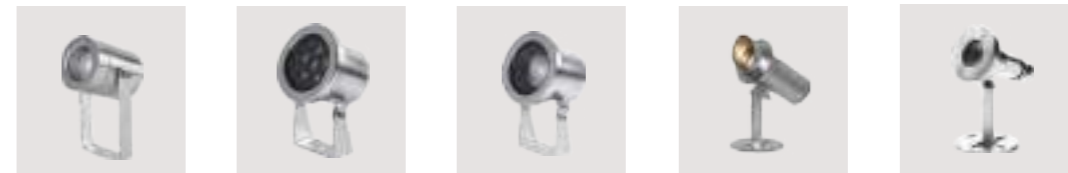

Underwater Light

UW65-06LT 546 UNDERWATER LIGHT
UW70-06LT 547 UNDERWATER LIGHT
UW95-12LT 548 UNDERWATER LIGHT
UW60-02LT 549 UNDERWATER LIGHT
UW61-02LT 550 UNDERWATER LIGHT