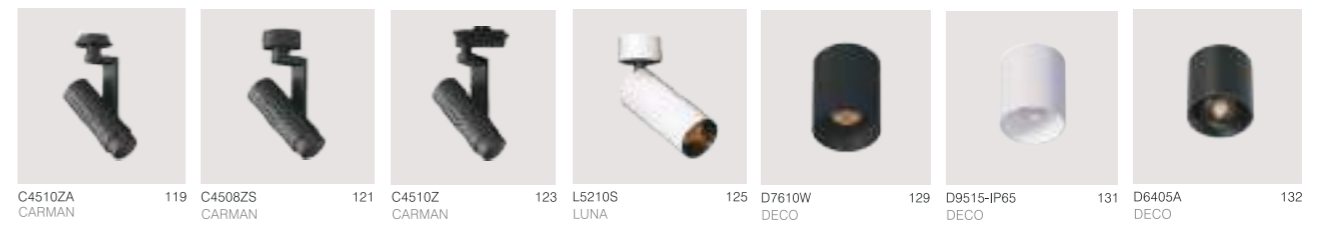

INDOOR

Recessed Ceiling

Recessed Ceiling

Surface

Step Light