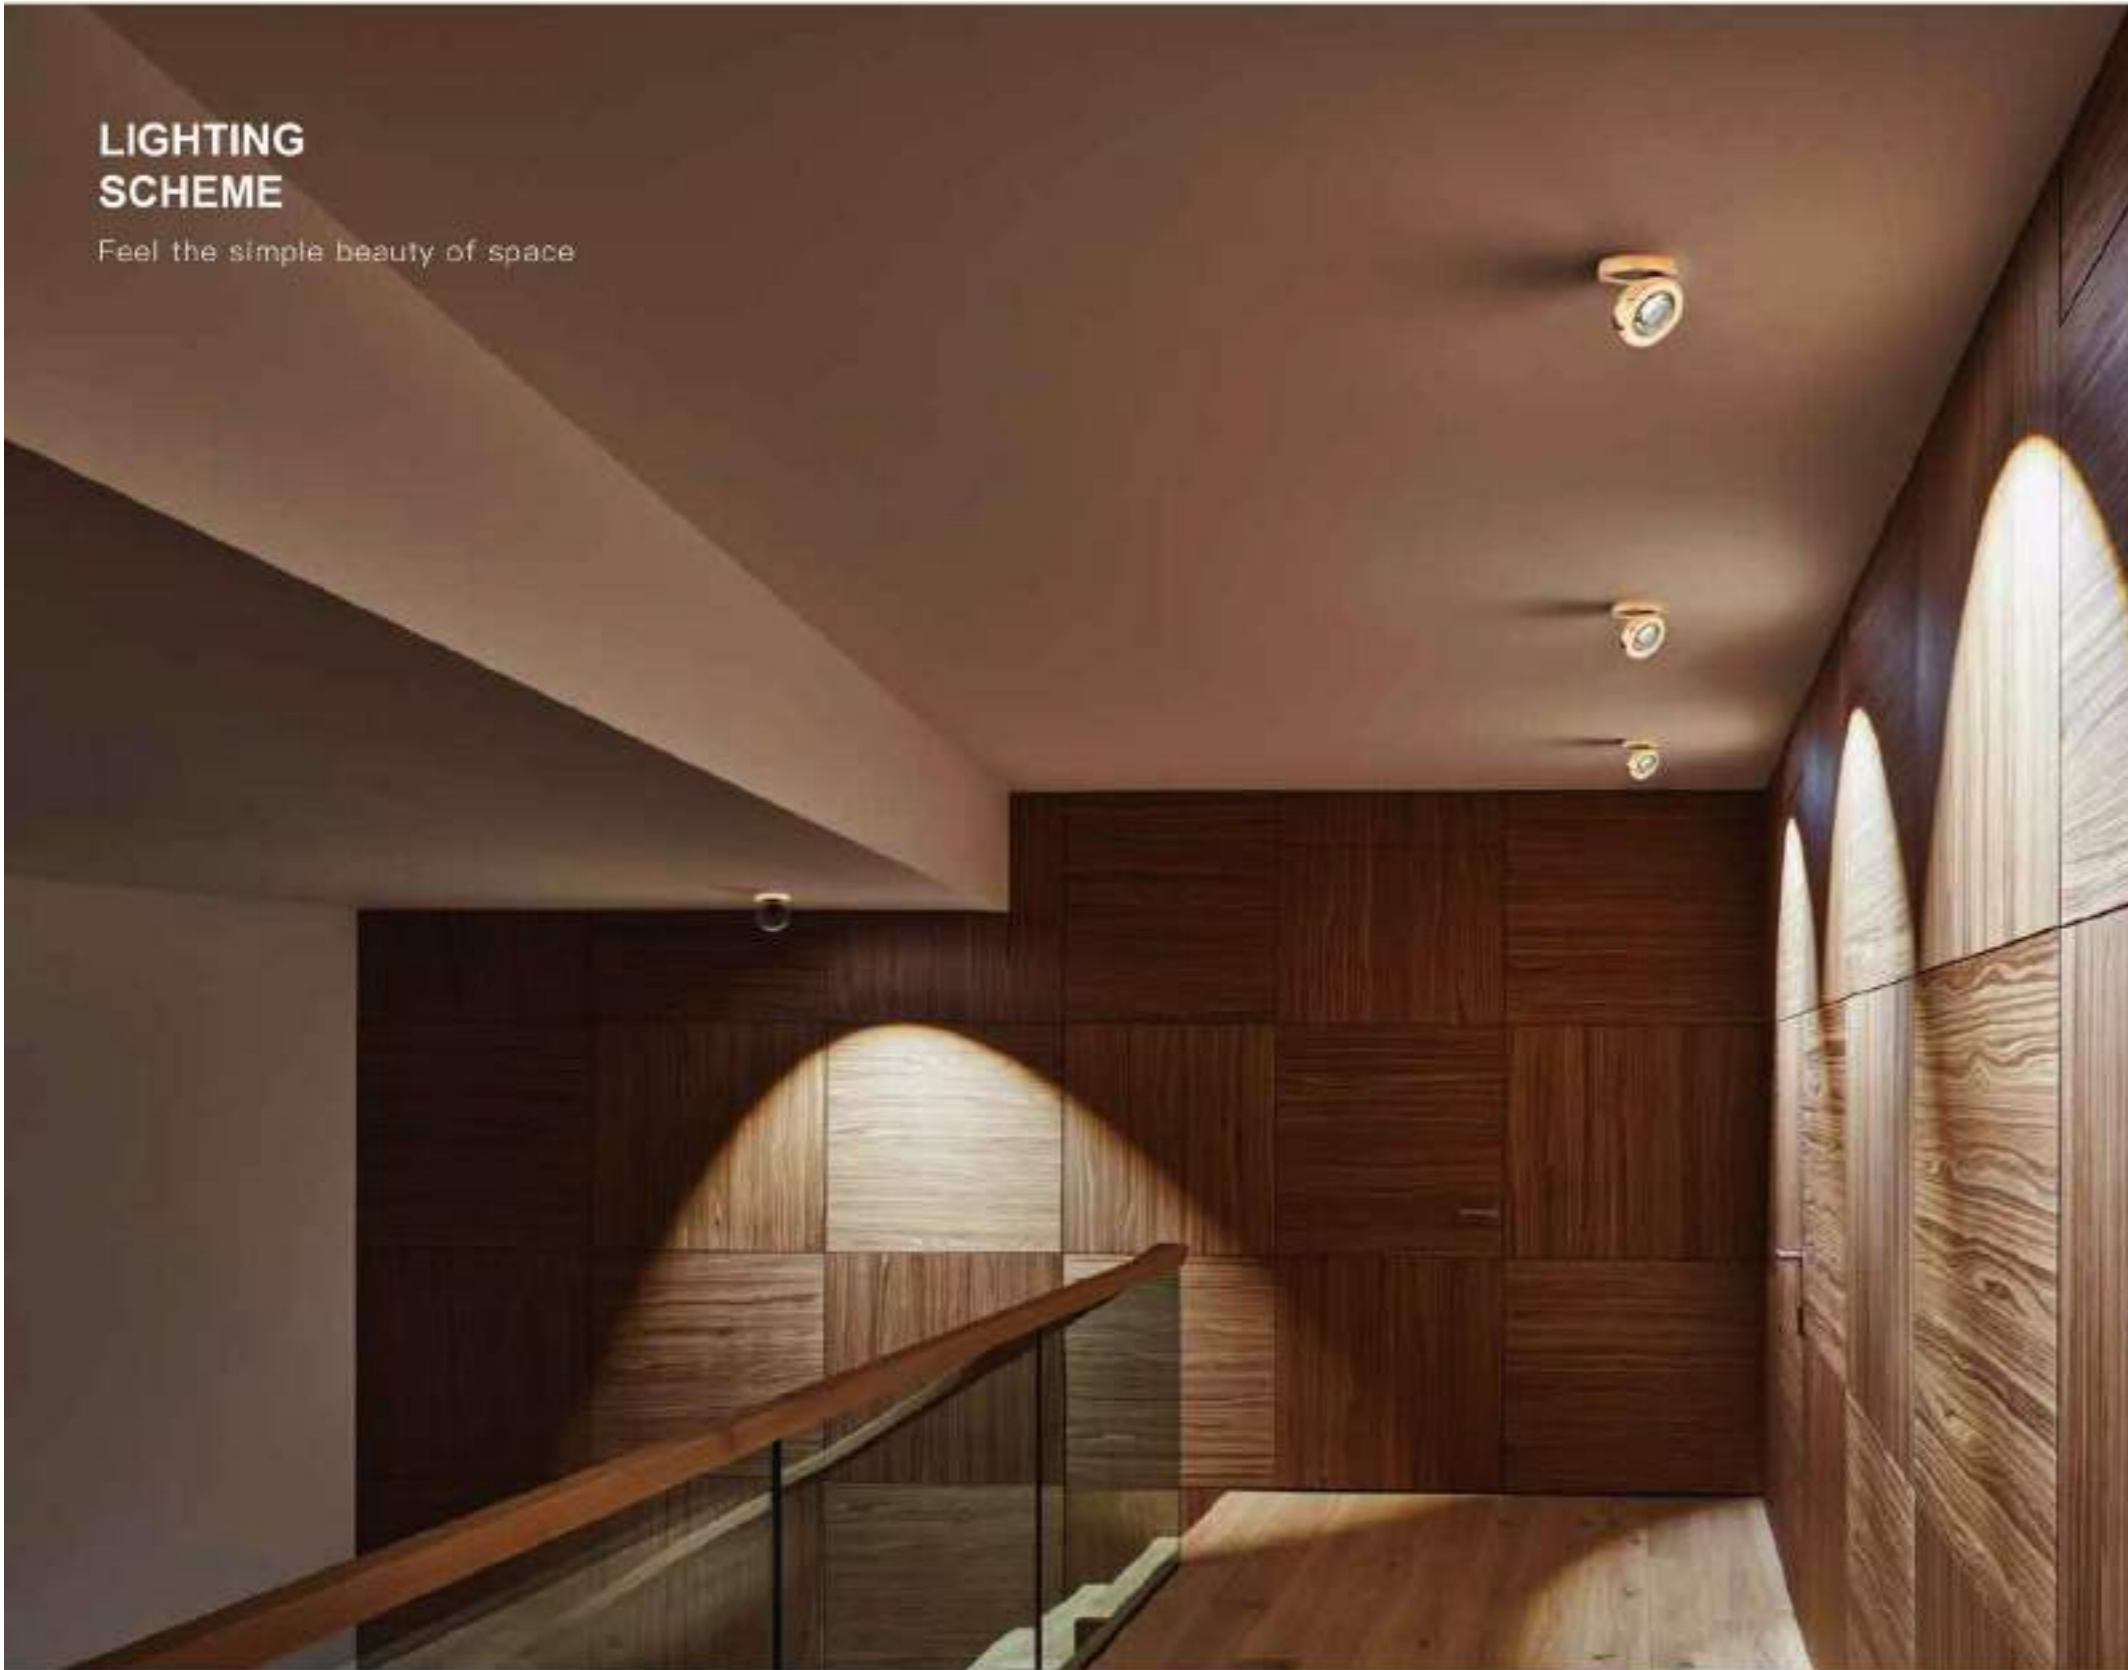

LIGHTING SCHEME

Feel the simple beauty of space

APPLICATIONS

The Rigart product series can meet the solutions of different scenarios such as home spaces, art spaces, shopping malls, brand stores, office spaces, restaurants, bars, and hotel clubs.