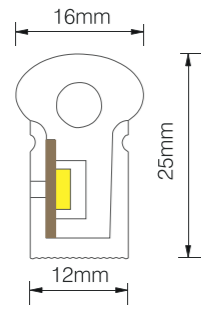

Model:	NS1625-05	NS1625-10	NS1625-15
Power:	5W	10W	15W