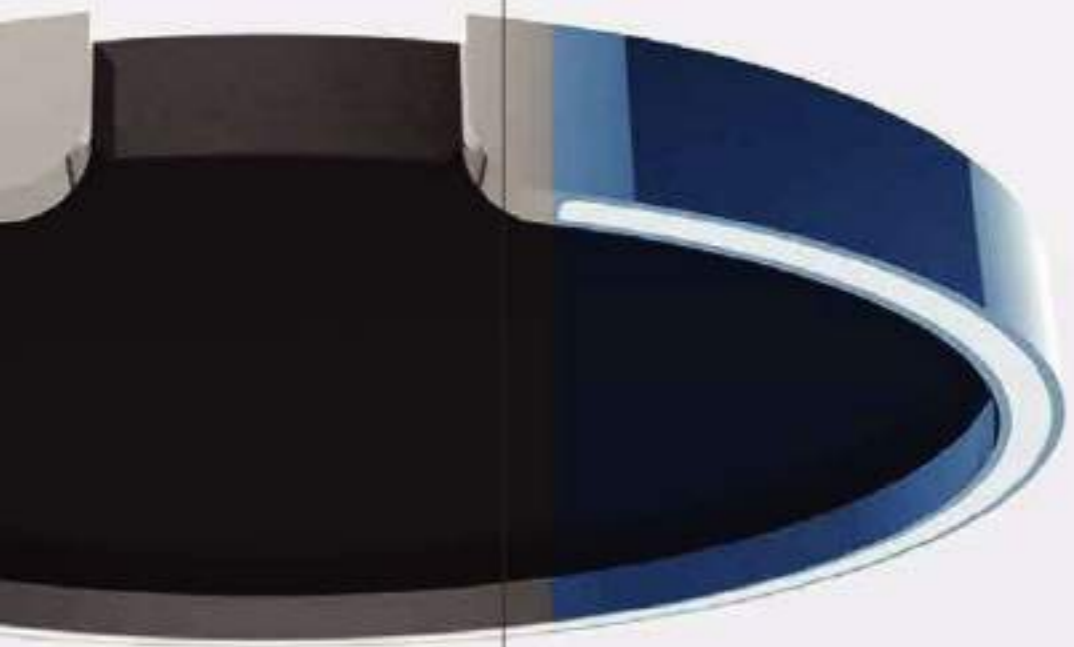

Ultra-high-quality surface treatment, 5 procedures, double-layer plating process, quality texture

Original installation structure, no exposed screws, concise and technological sense