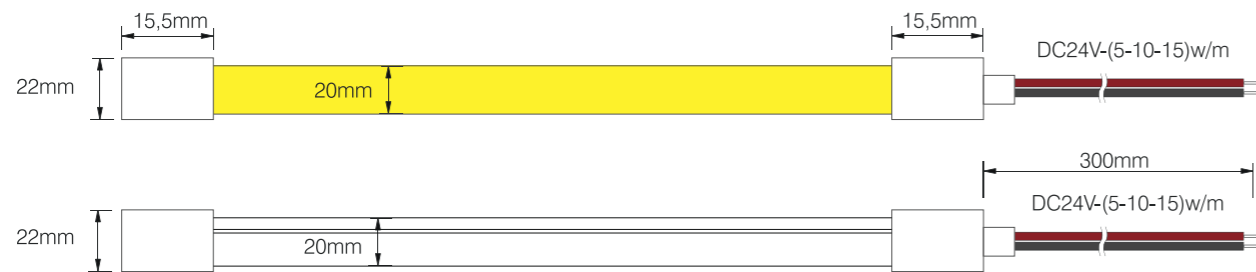

Dimensions: