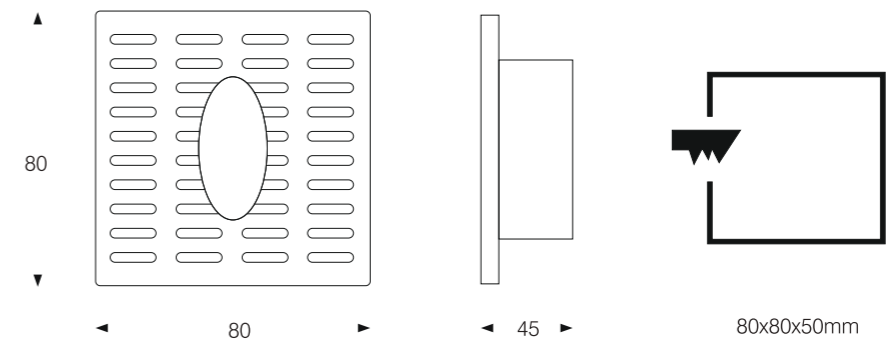

Body color

○ Matt White

● Matt Black

Model: ST8001

Power: 1W

Luminous: 50lm

Dimensions:

General specifications