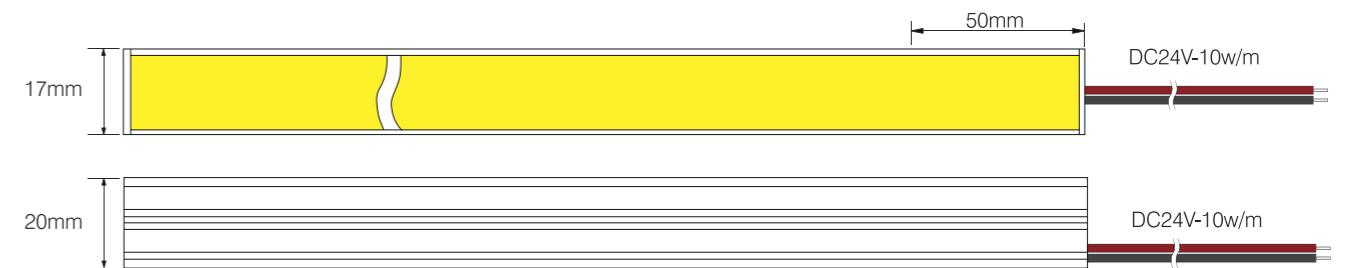

Dimensions:

Accessories

General specifications

LED:	SMD
CRI(Ra):	>90
CCT:	2700K/ 3000K/ 4000K/ 6500K/ RGB/ RGBW
IP rating:	44
Lifetime:	>50.000h
Control:	On/ Off, Dali, 0-10V, Triac dimming
Voltage:	DC24V