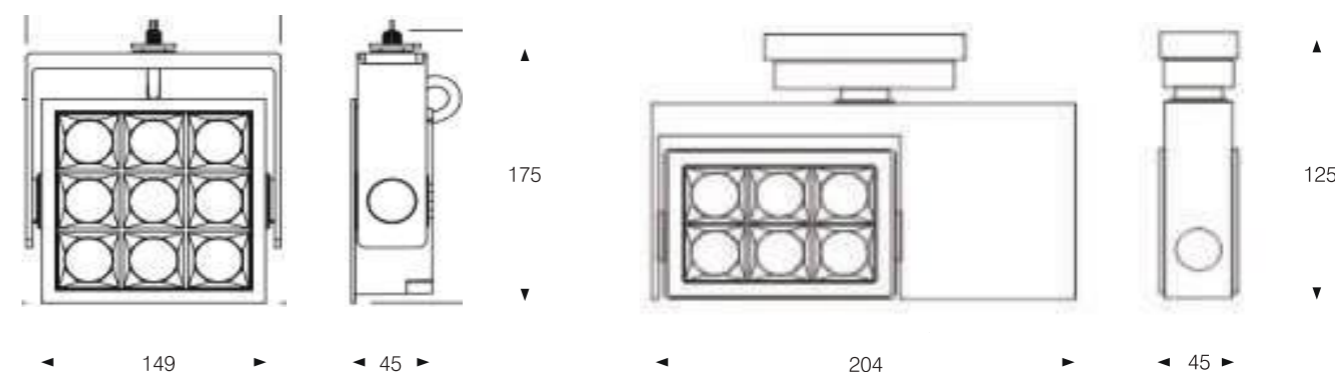

General specifications

LED:	Bridgelux/ Cree/ Osram/ Luminus/ Citizen / Honortek
CRI(Ra):	>80/ 90
SDCM:	<3
CCT:	2700K/ 3000K/ 4000K/ 5500K/ 6500K
UGR:	<10
IP rating:	20
Lifetime:	>50.000h
Control:	On/ Off, Triac dimming, 0-10V, Dali, Zigbee, Bluetooth