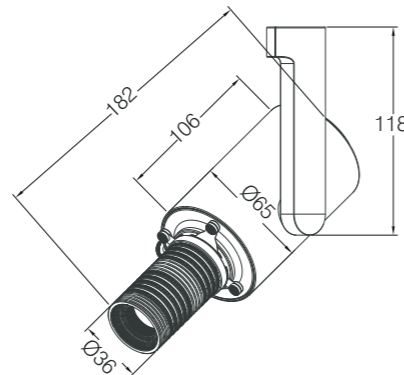

ART TRACK LIGHT

Body color

Matt Black

Matt White

Reflector color

Matt White

Matt Black

Model:	T6510B-3635	T6510B-3645
Power:	10W	10W
Luminous:	300-350lm	300-350lm
Beam angle:	Zoomable 20°-35°	Zoomable 25°-45°
Dimensions:		