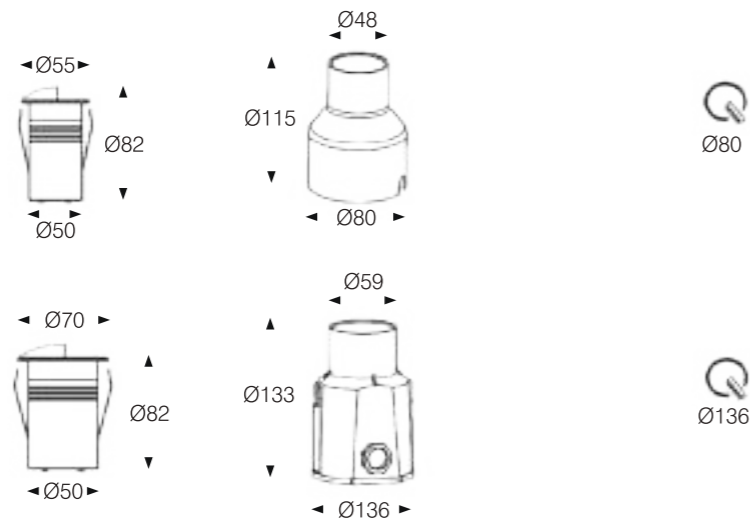

Dimensions:

General specifications

LED:	Osram/ Cree
CRI(Ra):	>80
Material:	Stainless steel 316
CCT:	2200K/ 2700K/ 3000K/ 4000K/ 6500K/ RGB/ RGBW
IP rating:	68
Lifetime:	>50.000h
Control:	On/ Off, Phase dimming, 0-10V, Dali, DMX512...
Voltage:	AC85V-265V/ DC24V
Operating temperature:	-20°C~ +40°C