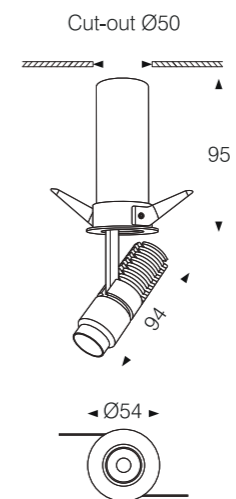

General specifications

LED:	Bridgelux/ Cree/ Osram/ Luminus/ Citizen / Honortek
CRI(Ra):	98
SDCM:	<3
CCT:	2700K/ 3000K/ 4000K/ 5500K/ 6500K/ Tunable Whitte
UGR:	<10
IP rating:	20
Lifetime:	>50.000h
Control:	On/ Off, Triac dimming, 0-10V, Dali, Zigbee, Bluetooth