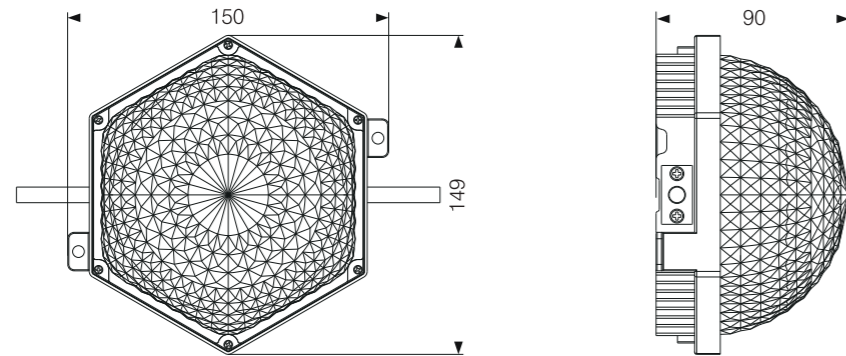

Model:	PX150-08EXC
Power:	8W
Beam angle:	≥ 105°
Dimensions:	

General specifications

LED:	SMD
CRI(Ra):	> 80
Material:	Extruded - aluminum housing with high corrosion resistance Imported PC lampshade and custom
CCT:	2700K/ 3000K/ 4000K/ 6500K/ RGB/ RGBW
IP rating:	66
Lifetime:	>50.000h
Control:	On/ Off, Phase dimming, 0-10V, Dali, DMX512...
Voltage:	DC12V/ DC24V
Operating temperature:	-20°C~ +50°C