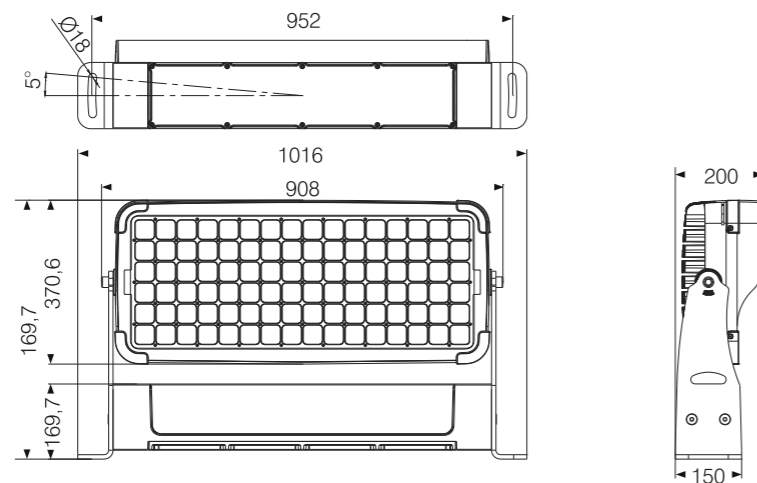

Model:	FL952-400SL	FL952-800SL
Power:	400W	800W
Beam angle:	1,5°/ 2°/ 4,5°/ 8°/ 12°/ 30°/ 40°/ 60°/ 10x70°/ 5x20°	
Dimensions:		

General specifications

LED:	Osram/ Cree
CRI(Ra):	>85
Material:	Die - casting aluminum housing with high corrosion resistance Tempered glass cover and custom
CCT:	Single/ RGB/ RGBW/ RGBWCLA
IP rating:	66
Lifetime:	>50.000h
Control:	On/ Off, Phase dimming, 0-10V, Dali, DMX512...
Voltage:	AC85V-265V/ DC24V
Operating temperature:	-20°C~ +50°C
Accessory	Honeycomb, Anti-glare Shield