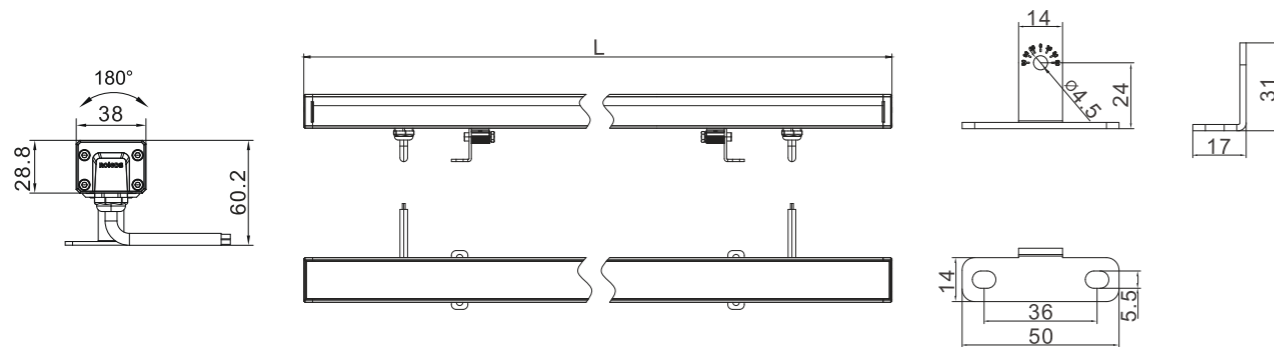

General specifications

LED:	Osram/ Cree
CRI(Ra):	>80
Material:	Extruded - aluminum housing with high corrosion resistance Tempered glass cover and custom
CCT:	2700K/ 3000K/ 4000K/ 6000K/ RGB/ RGBW/ BICOLOR
IP rating:	66
Lifetime:	>50.000h
Control:	On/ Off, Phase dimming, 0-10V, Dali, DMX512, DMX 8Pixel...
Voltage:	DC24V
Operating temperature:	-40°C~+50°C
Accessory	Grille Louvre, Light Baffle, T-shape bracket