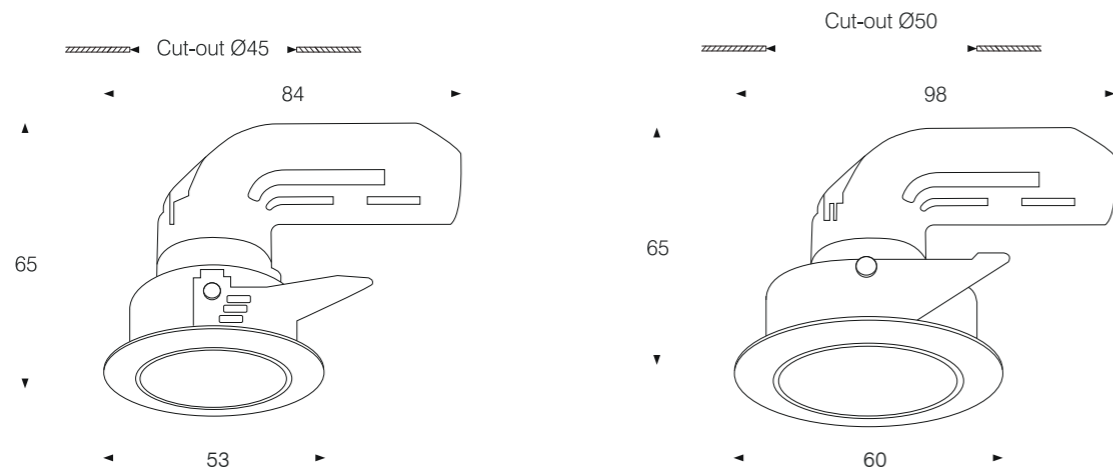

General specifications

LED:	Bridgelux/ Cree/ Osram/ Luminus/ Citizen / Honortek
CRI(Ra):	90
SDCM:	<3
CCT:	2700K/ 3000K/ 4000K/ 5500K/ 6500K
UGR:	<13
IP rating:	20
Lifetime:	>50.000h
Control:	On/ Off, Triac dimming, 0-10V, Dali, Bluetooth

1. Body color
2. ☒ Metal Grey
   - ☐ Matt White
3. Reflector color
4. ☐ Matt White
   - ☒ Matt Black