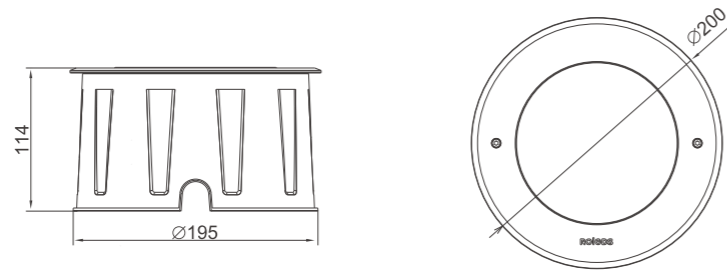

General specifications

LED:	Osram/ Cree
CRI(Ra):	>85
Material:	Die - casting aluminum housing with high corrosion resistance Tempered glass cover and custom
CCT:	2700K/ 3000K/ 4000K/ 5700K
IP rating:	67
Lifetime:	>50.000h
Control:	On/ Off, Phase dimming, 0-10V, Dali...
Voltage:	AC85V-265V/ DC24V
Operating temperature:	-40°C~ +45°C