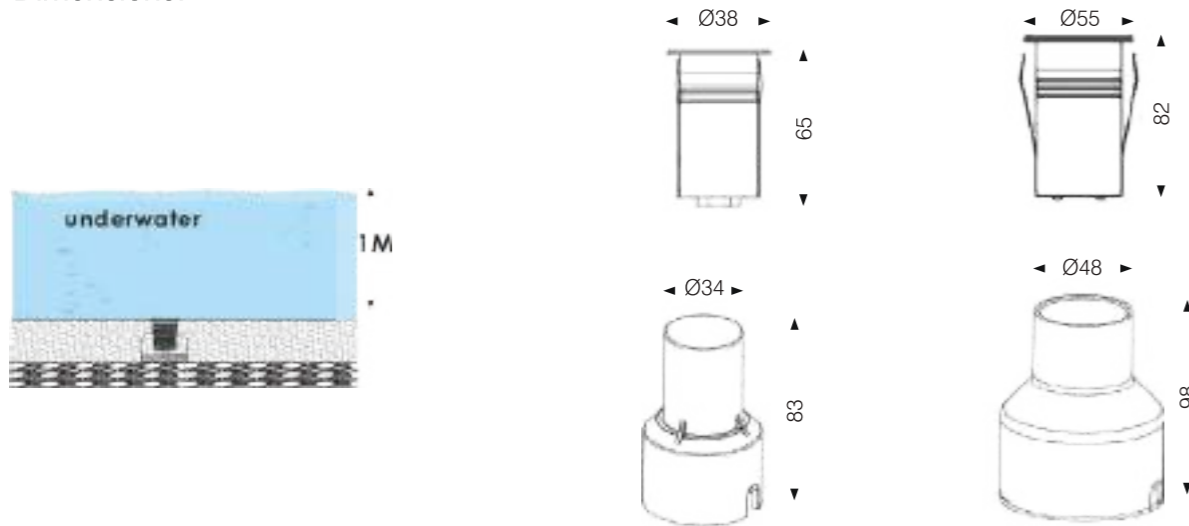

Model:	UW38-1.5LT	UW55-02SL
Power:	1,5W	2W
Beam angle:	15°/ 25°/ 30°/ 40°/ 60°/ 90°/ 35°x45°	
Dimensions:		

General specifications

LED:	Osram/ Cree
CRI(Ra):	>80
Material:	Stainless steel 316
CCT:	3000K/ 4000K/ 6000K/ RGB/ RGBW
IP rating:	68
Lifetime:	>50.000h
Control:	On/ Off, Phase dimming, 0-10V, Dali, DMX512...
Voltage:	DC12V/ DC24V
Operating temperature:	-20°C~ +50°C