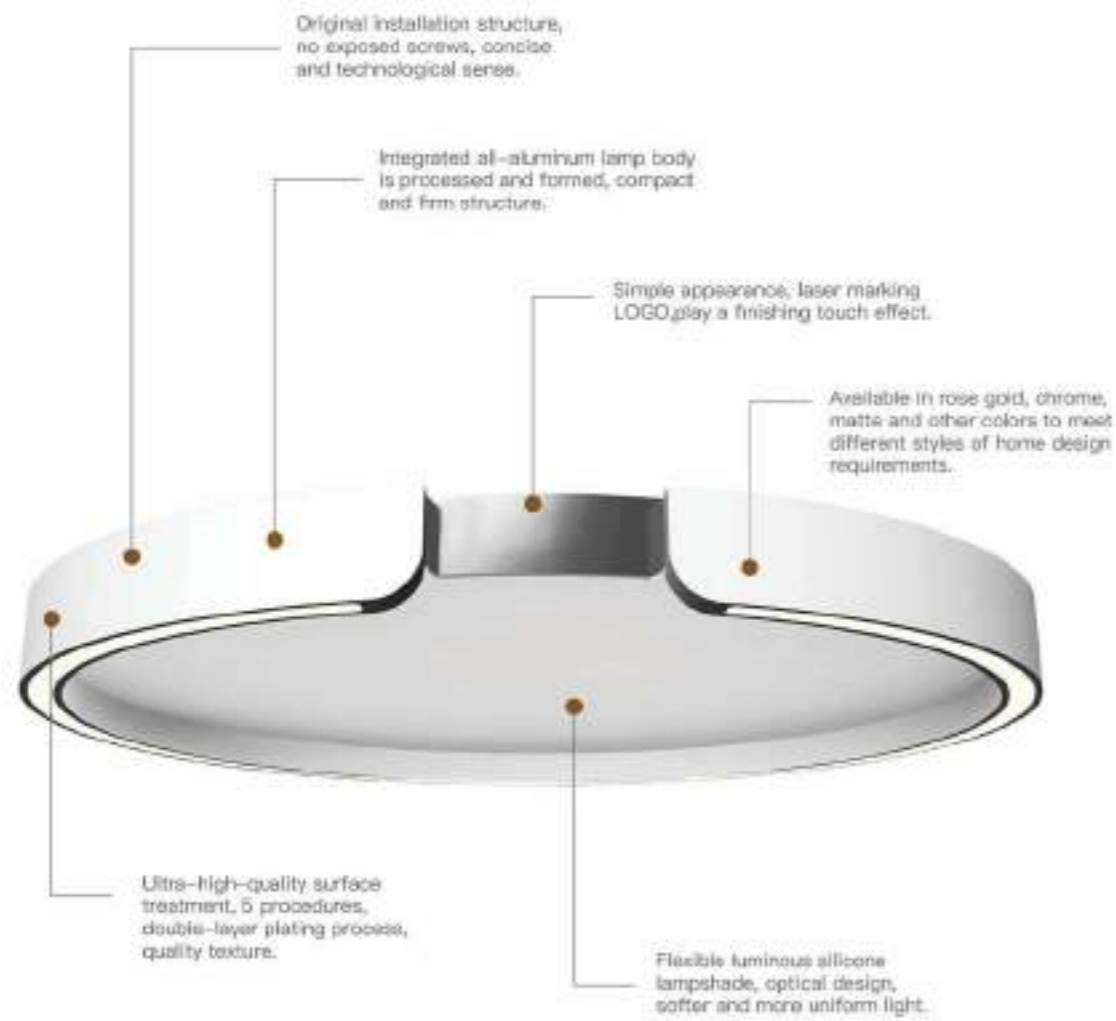

Dimmable 5%-100%

Dimmable function give you flexibility to choose the preferred illuminance level.

— MORE UNIQUE DESIGN, LET YOU REVEL IN THE ATMOSPHERE FULL OF ARTISTIC BEAUTY.

— THE WALL LAMP

UNMATCHED LIGHT
EFFECT
PERFORMANCE

SMALL SIZE LED / 24W

BIG SIZE LED / 36W

Ultra-high-quality surface treatment, 5 procedures, double-layer plating process, quality texture

Original installation structure, no exposed screws, concise and technological sense