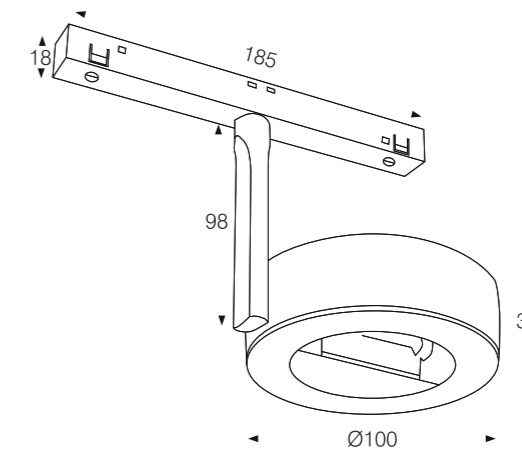

General specifications

LED: Bridgelux/ Cree/ Osram/ Luminus/ Citizen / Honortek

CRI(Ra): >92/ 95

SDCM: <3

CCT: 2700K/ 3000K/ 4000K/ 5500K/ 6500K/ Tunable White

UGR: <16

IP rating: 20

Lifetime: >50.000h

Control: On/ Off, Triac dimming, 0-10V, Dali, Zigbee, Bluetooth

Voltage: DC48V