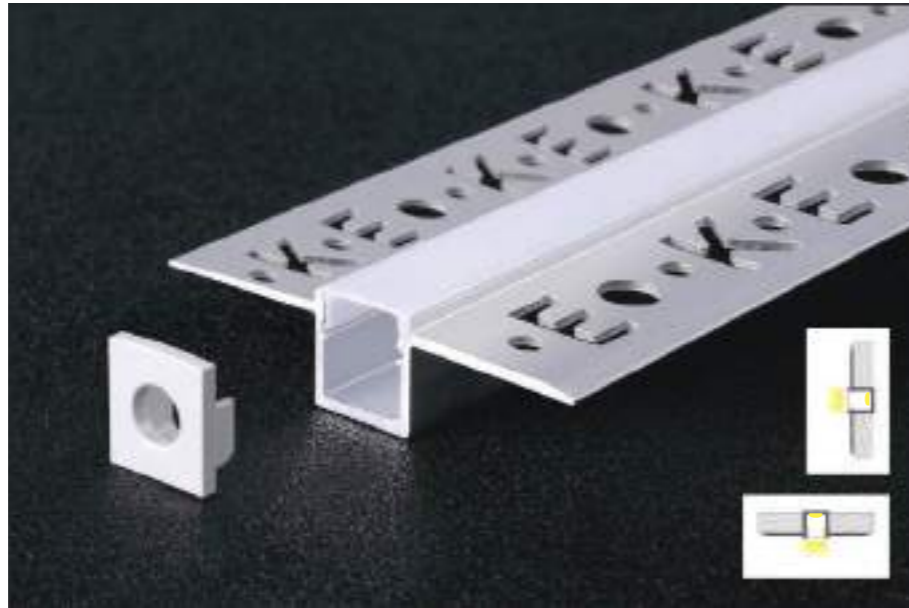

Surface color

- ☒ Matt Black
- ☐ Matt White

PC cover

- ☐ Milky white
- ☒ Black
- ☐ Acrylic matte