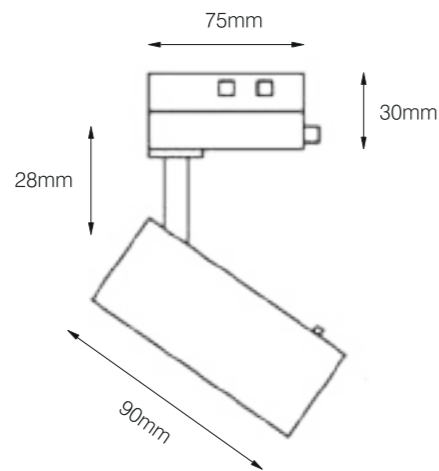

Body color

 Matt Black

 Matt White

Reflector color

 Black

Honey Comb

ZOOMABLE TRACK LIGHT

Model:	GWYD4205
Power:	5W
Luminous:	300lm
Beam angle:	10°-42°
Dimensions:	