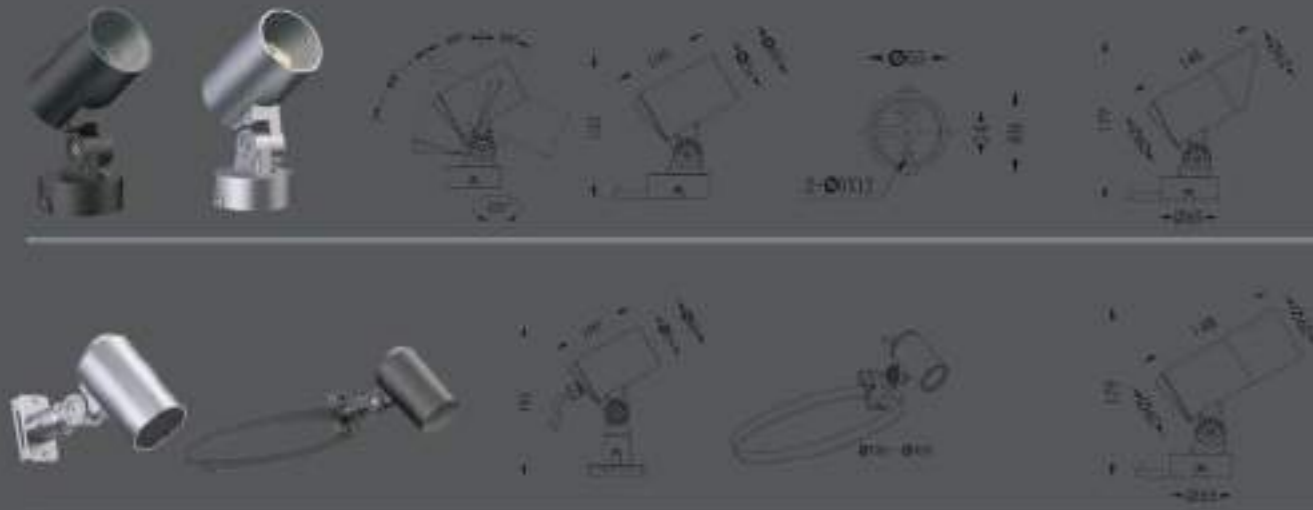

GARDEN LIGHT

Model:	GD5404-01AL	GD5406-03AL	GD5406-01AL	GD5409-03AL	GD5412-03AL
Power::	4W	3x2W	6W	3x3W	3x4W
Beam angle:	3°/ 8°	25°/ 40°/ 60°	25°/ 40°/ 60° 10x60°/ 20x30°	25°/ 40°/ 60°	25°/ 40°/ 60°

Dimensions:

General specifications

LED:	Osram/ Cree
CRI(Ra):	>80
Material:	Extruded aluminum housing with high corrosion resistance Tempered glass cover and custom
CCT:	2000K/ 2700K/ 3000K/ 4000K/ 6500K/ 10000K/ RGB/ RGBW
IP rating:	65
Lifetime:	>50,000h
Control:	Triac/ PWM/ 0-10V/ Dali/ DMX512
Voltage:	AC85V-265V/ DC24V
Operating temperature:	-20°C~ +40°C
Accessory	Filter, Honeycomb