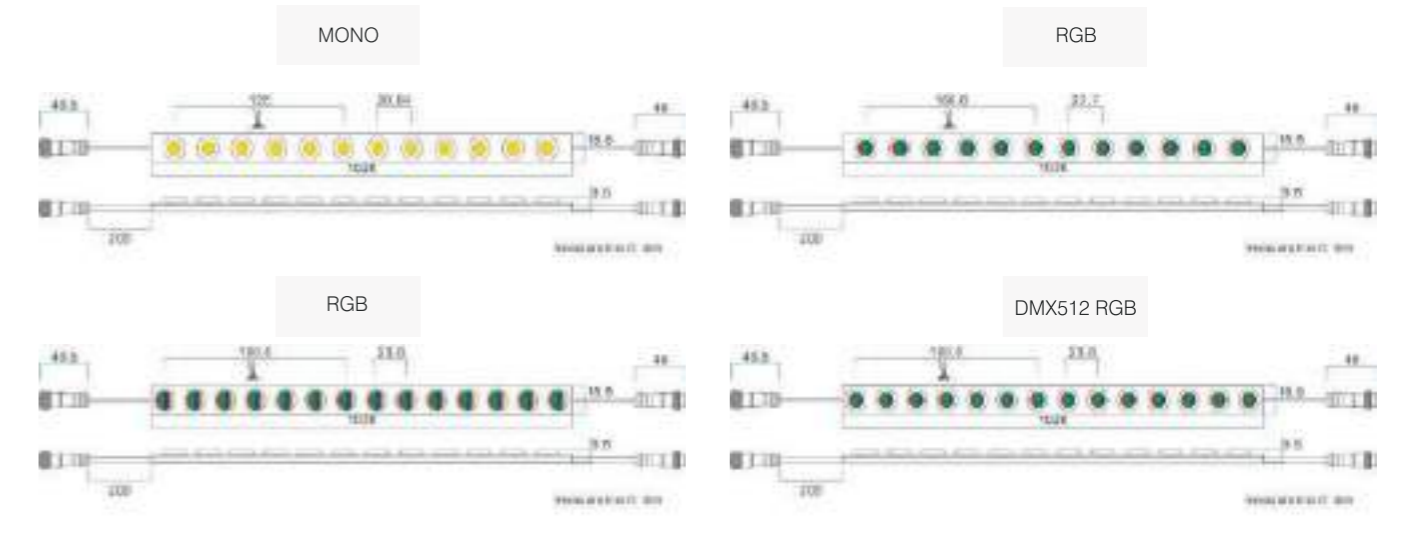

Dimensions: