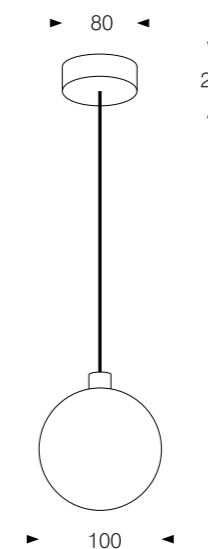

RECESSED CEILING

Model	M100-03
Power	3W
Luminous	210lm
Dimensions