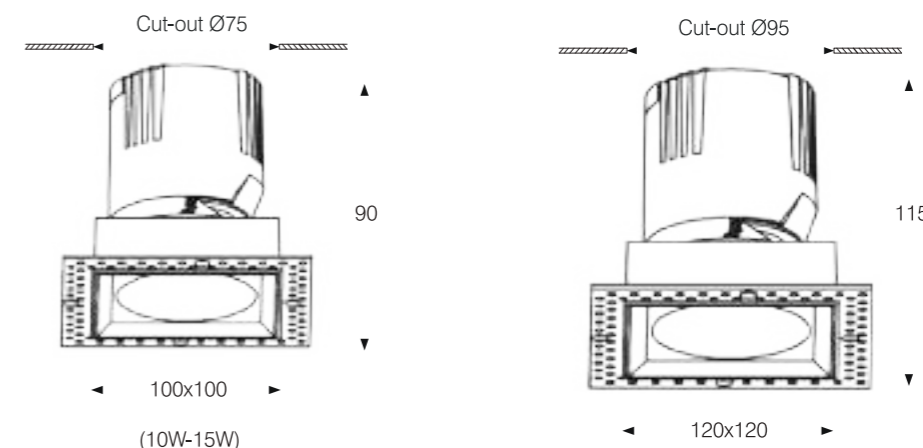

- Body color
- Metal Grey
- Reflector color
- Matt White/ Shiny White
 - Matt Black/ Shiny Black
 - Gloss Silver

TRIMLESS CEILING

Model	Y7510TS	Y7515TS	Y9524TS
Power:	10W	15W	24W
Lumini-	750lm	1250lm	1800lm
Beam angle:	15°/ 24°/ 36°/ 55°		
Dimensions:			