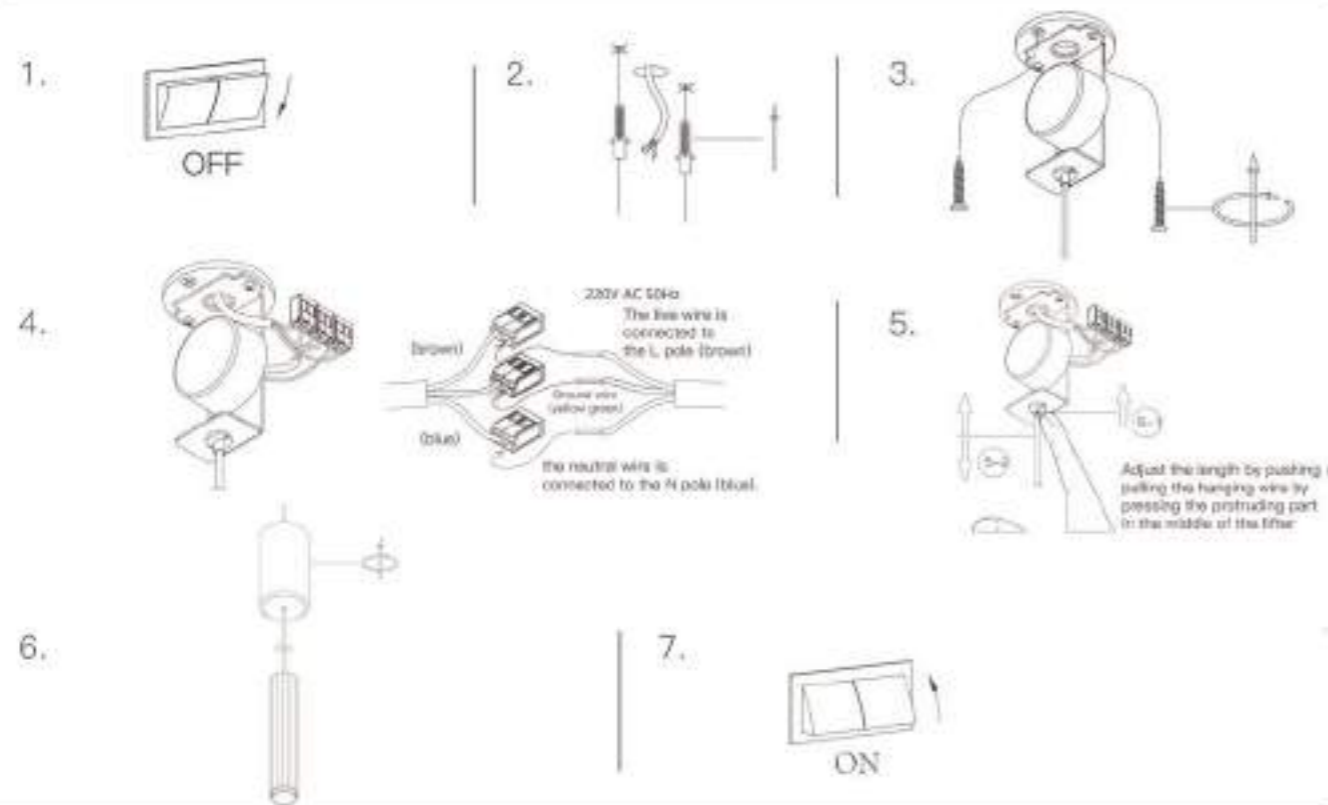

PENDANT

SPL0010-01A-005

Type	Installation Mode	Size	Finish	IP	Wattage	Luminous flux	Beam Angle	CCT	CRI
Pendant lamp	Surface mount	465*2200	White + Gold	IP20	5W	710lm	15°/24°/36°	2700K 4000K 5000K	Ra>90
Other Finish	White + Black/Black + Gold/Black + Black/Gold + Black								

SPL0010-01B-005

Type	Installation Mode	Size	Finish	IP	Wattage	Luminous flux	Beam Angle	CCT	CRI
Pendant lamp	Surface mount	465*2300	Gold + Black	IP20	5W	710lm	15°/24°/36°	2700K 4000K 5000K	Ra>90
Other Finish	White + Gold/Black + Gold/Black + Black/Gold + Black								

SPL0010-01C-005

Type	Installation Mode	Size	Finish	IP	Wattage	Luminous flux	Beam Angle	CCT	CRI
Pendant lamp	Surface mount	465*2400	Black + Gold	IP20	5W	710lm	15°/24°/36°	2700K 4000K 5000K	Ra>90
Other Finish	White + Black/White + Gold/Black + Gold/Black + Black								

SPL0010-01D-005

Type	Installation Mode	Size	Finish	IP	Wattage	Luminous flux	Beam Angle	CCT	CRI
Pendant lamp	Surface mount	465*2500	White + Black	IP20	5W	710lm	15°/24°/36°	2700K 4000K 5000K	Ra>90
Other Finish	White + Gold/Black + Gold/Black + Black/Gold + Black								

Install