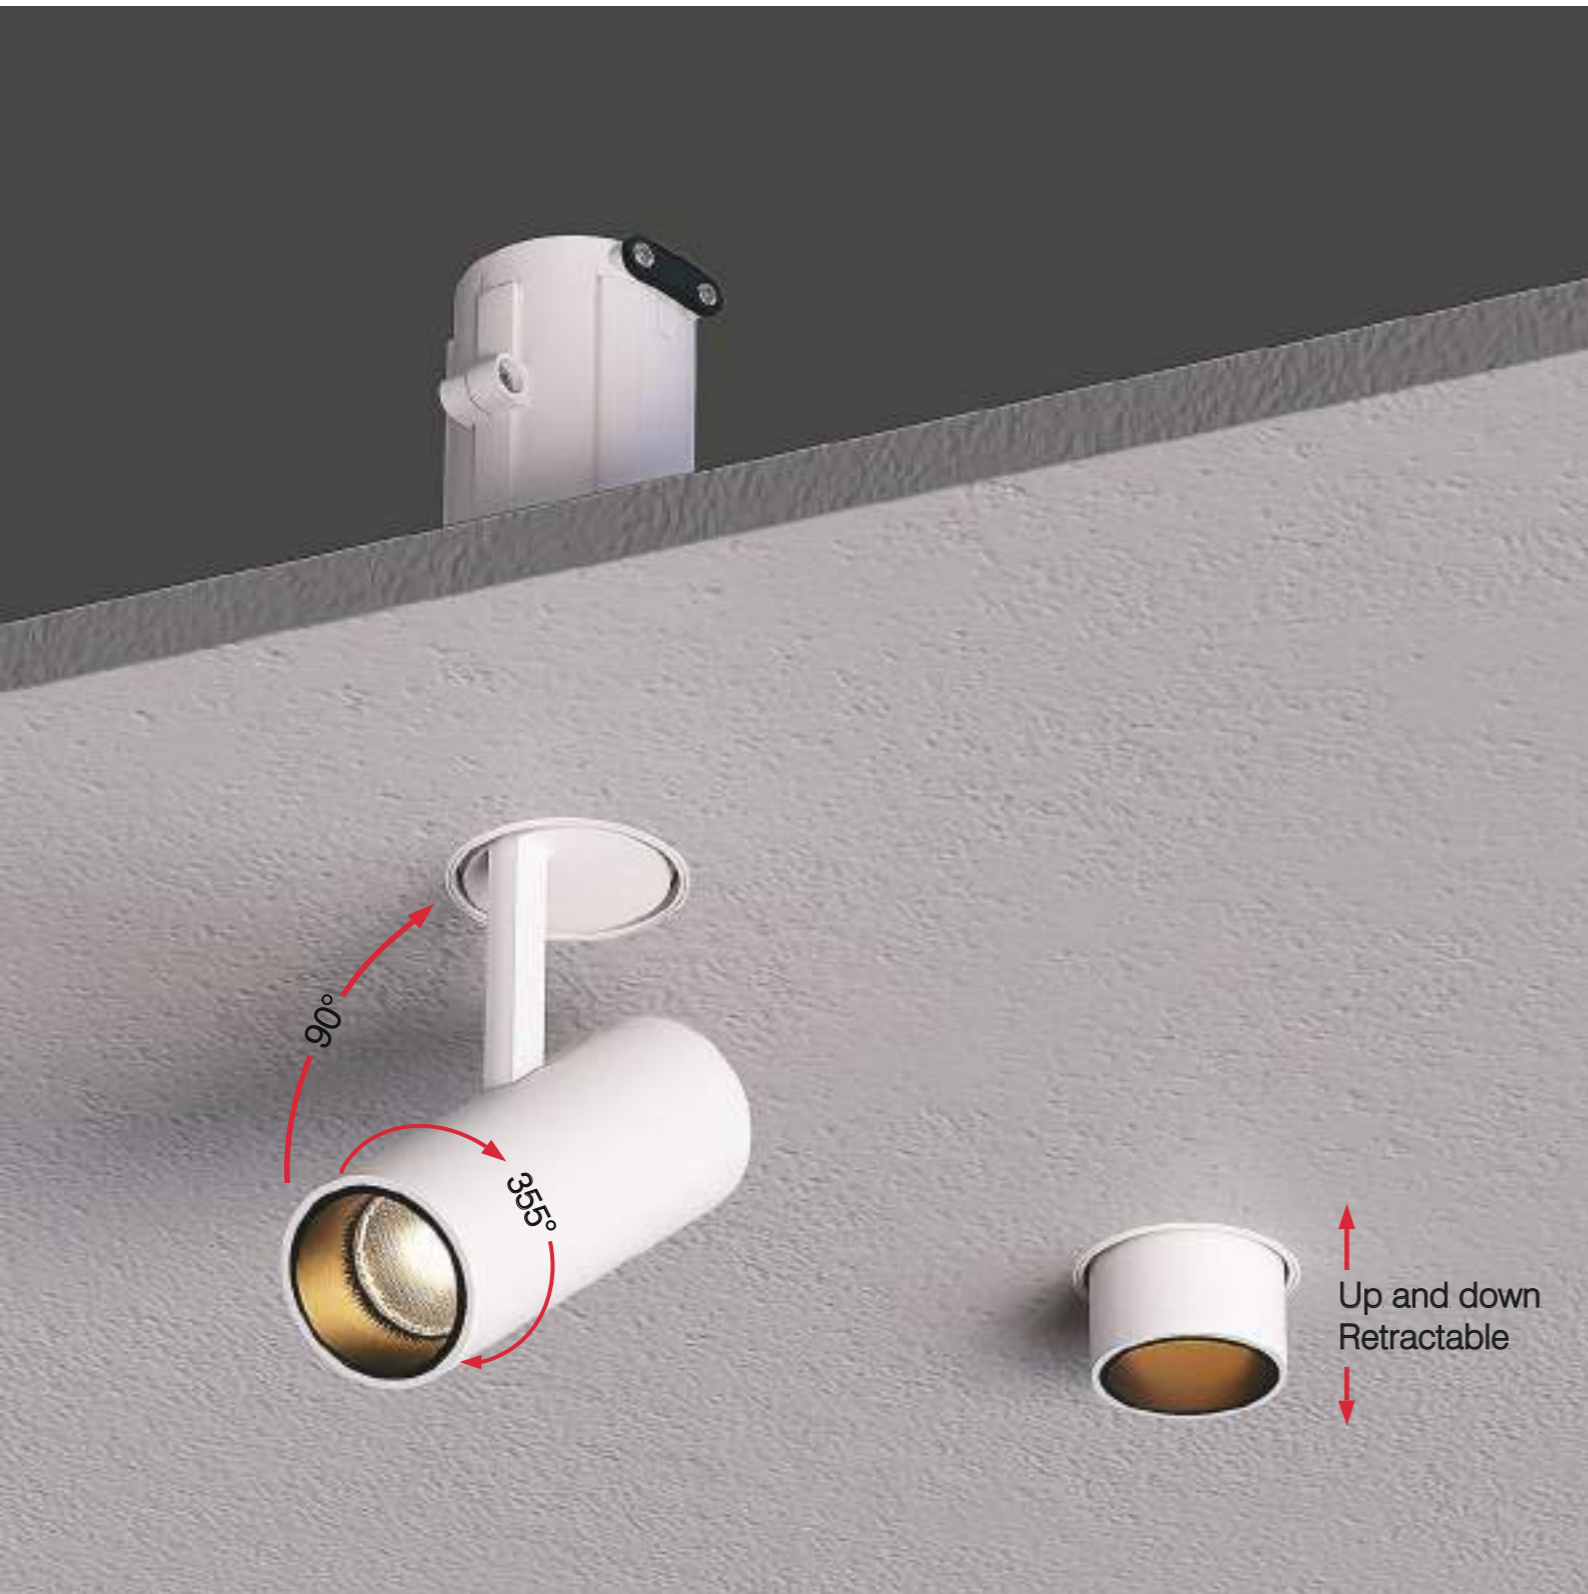

Body color

- ☐ Matt White
- ☒ Matt Black

Reflector color

- ☐ Matt White
- ☒ Matt Black