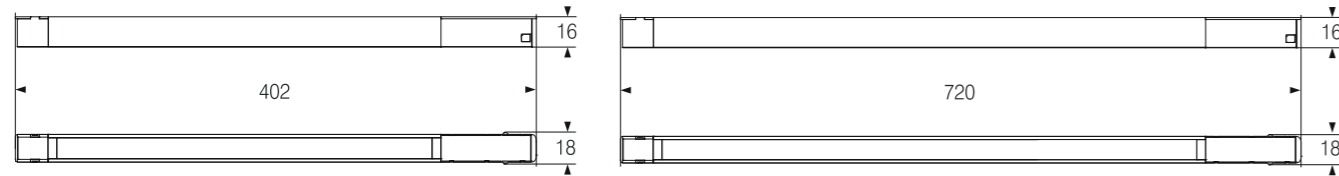

Model:	UMNL40210	UMNL72020	UMNL104030
Power:	10W	20W	30W
Luminous:	600lm	1200lm	1800lm
Beam angle:	24°/ 36°		

Dimensions:

General specifications

LED:	Bridgelux/ Cree/ Osram/ Luminus/ Citizen / Honortek
CRI(Ra):	>92/ 95
SDCM:	<3
CCT:	2700K/ 3000K/ 4000K/ 5500K/ 6500K/ Tunable White
UGR:	<19
IP rating:	20
Lifetime:	>50.000h
Control:	On/ Off, Triac dimming, 0-10V, Dali, Zigbee, Bluetooth
Voltage:	DC48V

Body color

☒ Matt Black

☐ Matt White

Reflector color

☒ Black