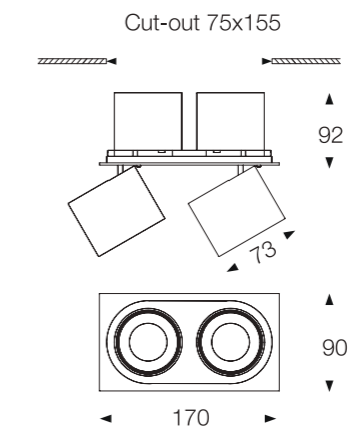

Body color

Matt Black

Matt White

Reflector color

Matt White

Matt Black

RECESSED CEILING

Model	H7520R
Power:	2x10W
Lumini-	2x750lm
Beam angle:	15°/ 24°/ 36°
Dimensions:	