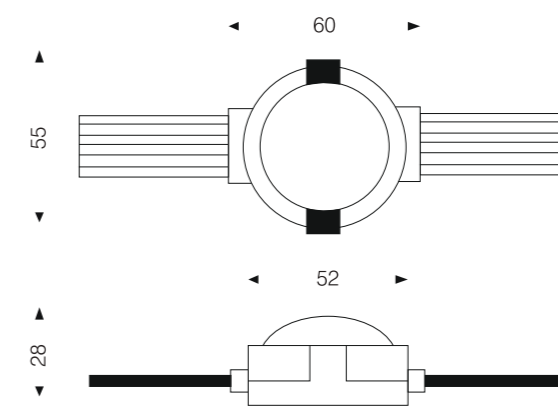

Model:	PX52-03SL
Power:	3W
Beam angle:	120°
Dimensions: