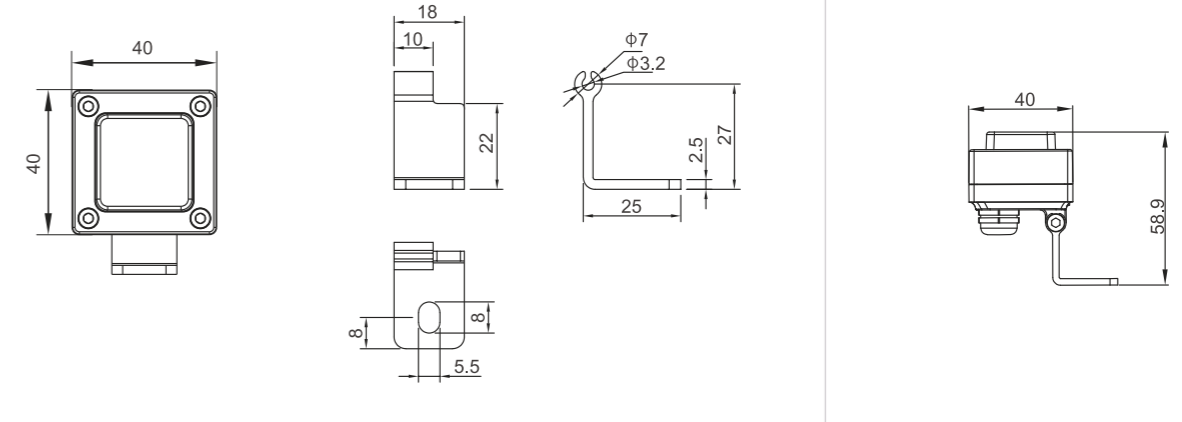

Model:	FL4030-01RL	FL4030-03RL
Power:	1W	3W
Beam angle:	7°/ 15°/ 25°/ 15°x45°	
Dimensions:		

General specifications

LED:	Osram/ Cree
CRI(Ra):	>85
Material:	Die - casting aluminum housing with high corrosion resistance Tempered glass cover and custom
CCT:	2700K/ 3000K/ 4000K/ 6000K/ RGBW
IP rating:	66
Lifetime:	>50.000h
Control:	On/ Off, Phase dimming, 0-10V, Dali, DMX512...
Voltage:	DC24V
Operating temperature:	-30°C~ +45°C
Accessory	Anti-glare Baffle