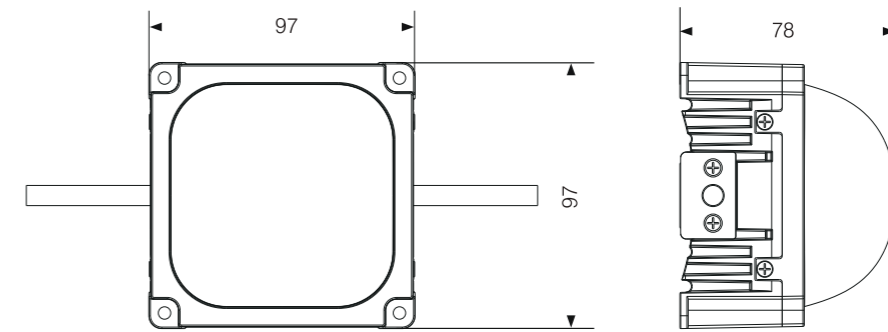

General specifications

LED:	SMD
CRI(Ra):	> 80
Material:	Extruded - aluminum housing with high corrosion resistance Imported PC lampshade and custom
CCT:	2700K/ 3000K/ 4000K/ 6500K/ RGB/ RGBW
IP rating:	66
Lifetime:	>50.000h
Control:	On/ Off, Phase dimming, 0-10V, Dali, DMX512...
Voltage:	DC12V/ DC24V
Operating temperature:	-20°C~ +50°C