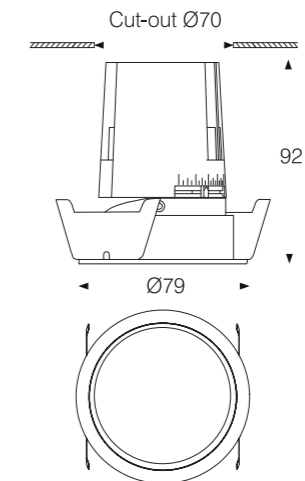

RECESSED CEILING

Model:	F7010Z
Power:	10W
Lumini-	700lm
Beam angle:	Zoomable 15°-55°
Dimensions: