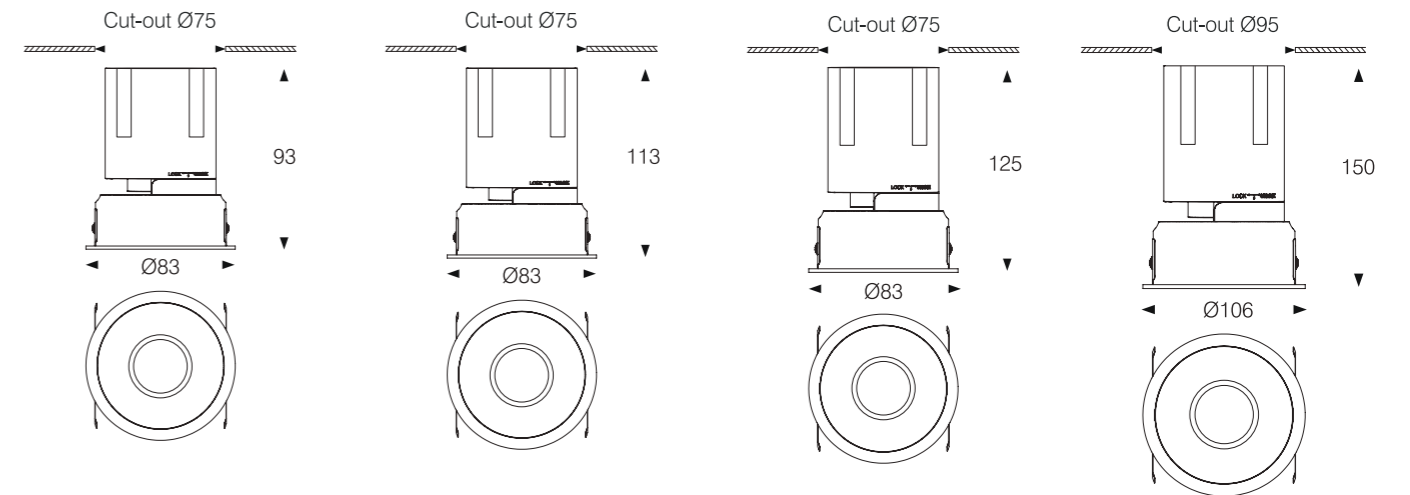

Dimensions:

General specifications

LED:	Bridgelux/ Cree/ Osram/ Luminus/ Citizen / Honortek
CRI(Ra):	>95/ 97
SDCM:	<3
CCT:	2700K/ 3000K/ 4000K/ 5500K/ 6500K/ Tunable White/ RGB
UGR:	<10
IP rating:	44
Lifetime:	>50.000h
Control:	On/ Off, Triac dimming, 0-10V, Dali, Zigbee, Bluetooth