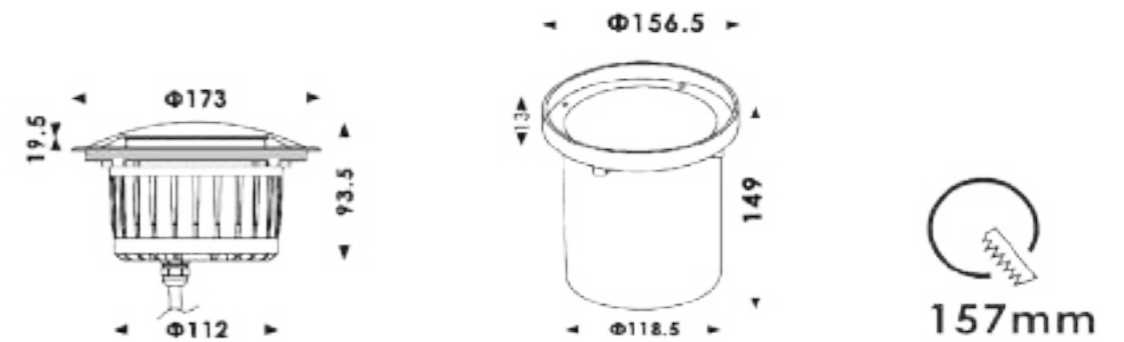

General specifications

LED:	Osram/ Cree
CRI(Ra):	>80
Material:	Stainless steel 316
CCT:	2200K/ 2700K/ 3000K/ 4000K/ 6500K/ RGB/ RGBW
IP rating:	68
Lifetime:	>50.000h
Control:	On/ Off, Phase dimming, 0-10V, Dali, DMX512...
Voltage:	AC85V-265V/ DC24V
Operating temperature:	-20°C~ +40°C