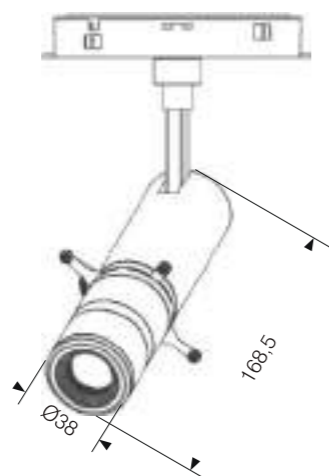

General specifications

LED: Bridgelux/ Cree/ Osram/ Luminus/ Citizen / Honortek

CRI(Ra): >92/ 95/ 97

SDCM: <3

CCT: 2700K/ 3000K/ 4000K/ 6500K

UGR: <10

IP rating: 20

Lifetime: >50.000h

Control: On/ Off, Dali, 0-10V, Triac dimming, Dmx512