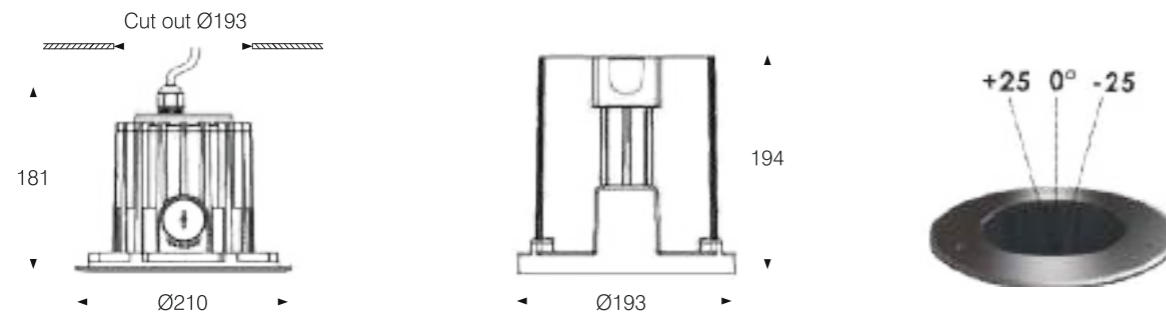

General specifications

LED:	Osram/ Cree
CRI(Ra):	>80
Material:	Stainless steel 316
CCT:	3000K/ 4000K/ 6000K/ RGB/ RGBW
IP rating:	67
Lifetime:	>50.000h
Control:	On/ Off, Phase dimming, 0-10V, Dali, DMX512...
Voltage:	AC220V-240V/ DC24V
Operating temperature:	-20°C~+50°C
Accessory	Diffuser Glass, Honeycomb