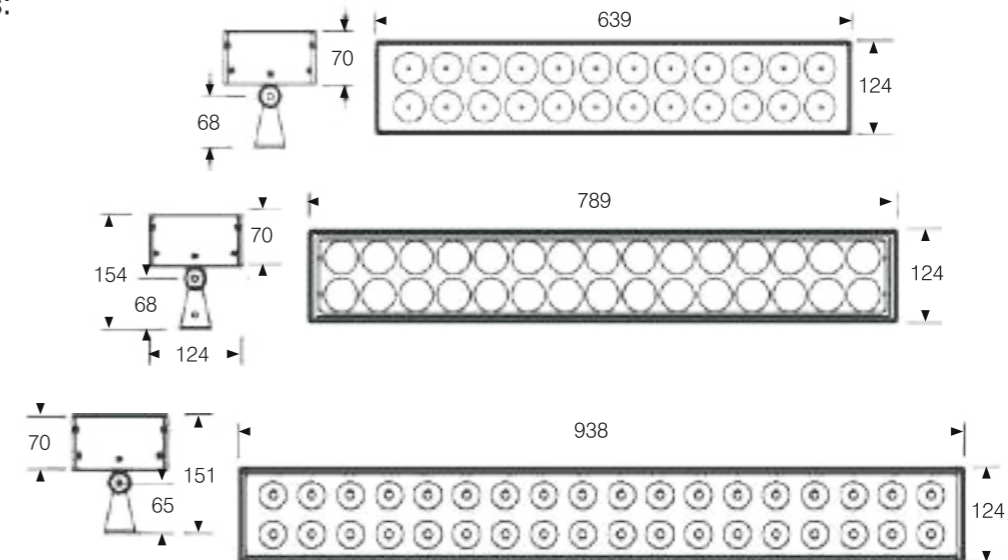

Model:	FL63964-24LT	FL78975-30LT	FL93890-36LT
Power:	64W	75W	90W
Beam angle:	4°/ 8°/ 25°/ 36°/ 10x30°		
Dimensions: