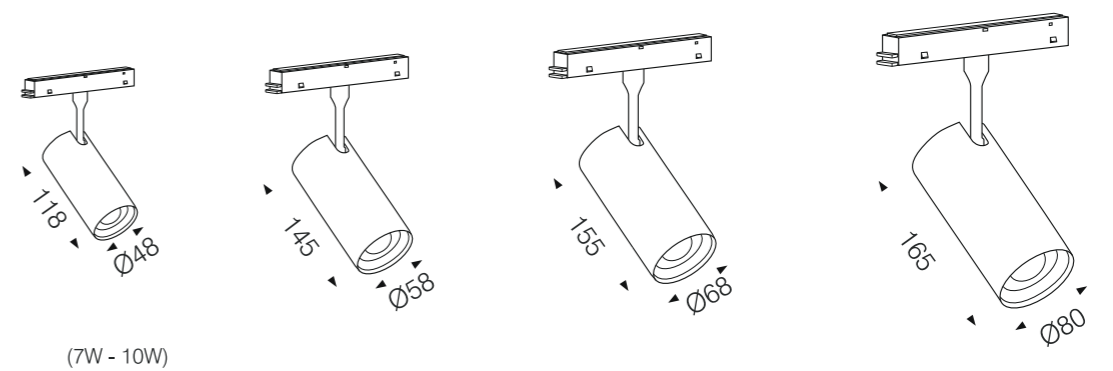

General specifications

LED:	Bridgelux/ Cree/ Osram/ Luminus/ Citizen / Honortek
CRI(Ra):	>92/ 95
SDCM:	<3
CCT:	2700K/ 3000K/ 4000K/ 5500K/ 6500K/ Tunable White
UGR:	<16
IP rating:	20
Lifetime:	>50.000h
Control:	On/ Off, Triac dimming, 0-10V, Dali, Zigbee, Bluetooth
Voltage:	DC48V