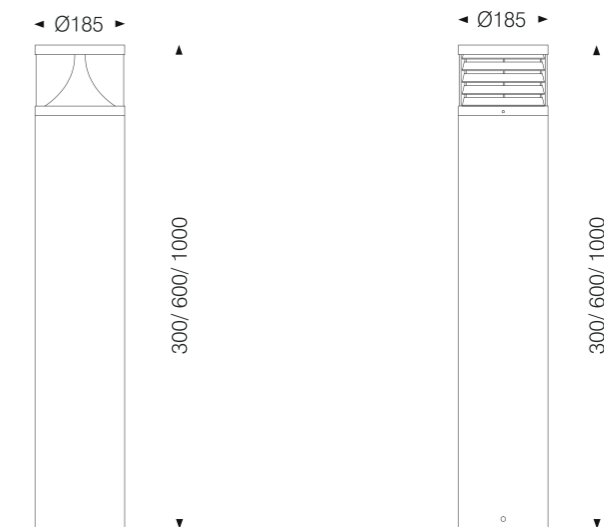

Dimensions:

General specifications

LED:	SMD
CRI(Ra):	>80
Material:	Aluminum body. Clear glass
CCT:	2700K/ 3000K/ 4000K/ 6500K
IP rating:	65
Lifetime:	>50.000h
Control:	On/ Off, Phase dimming, 0-10V, Dali...
Voltage:	AC85V-265V/ DC24V
Operating temperature:	-20°C~+50°C