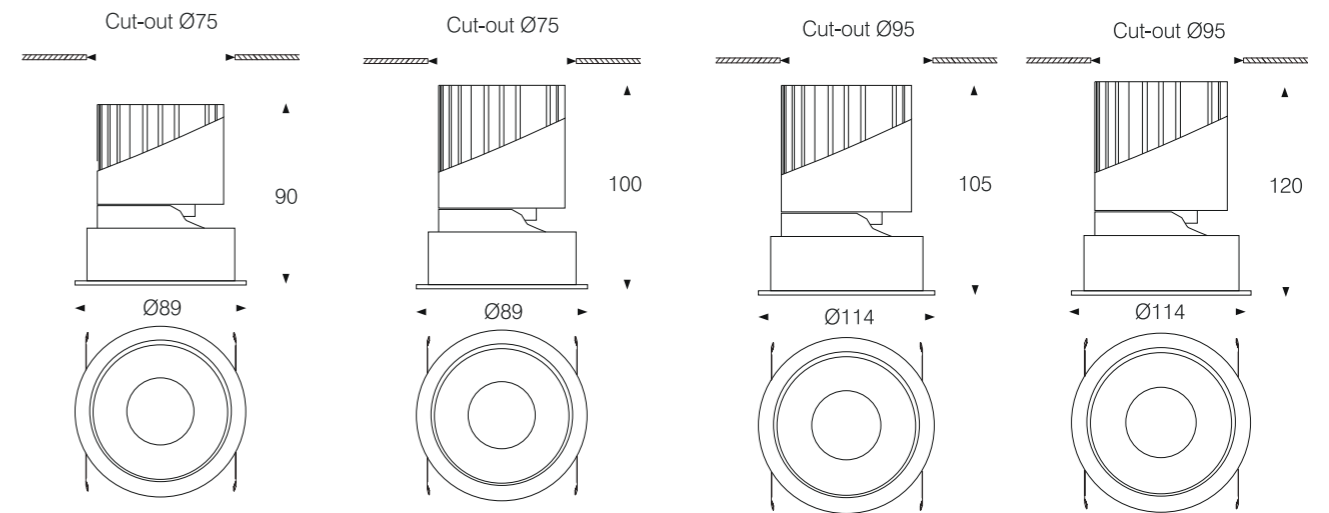

RECESSED CEILING

Model	M7508A	M7512A	M9518A	M9525A
Power:	8W	12W	18W	25W
Lumini-	600lm	900lm	1350lm	1875lm
Beam angle:	15°/ 24°/ 38°/ 55°			

Dimensions: