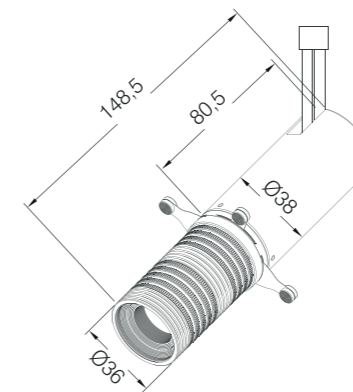

Body color

● Matt Black

○ Matt White

Reflector color

○ Matt White

● Matt Black

Model:	D7008B-3635	D7008B-3645
Power:	8W	8W
Luminous:	250-300lm	250-300lm
Beam angle:	Zoomable 25°-45°	Zoomable 20°-35°
Dimensions:		