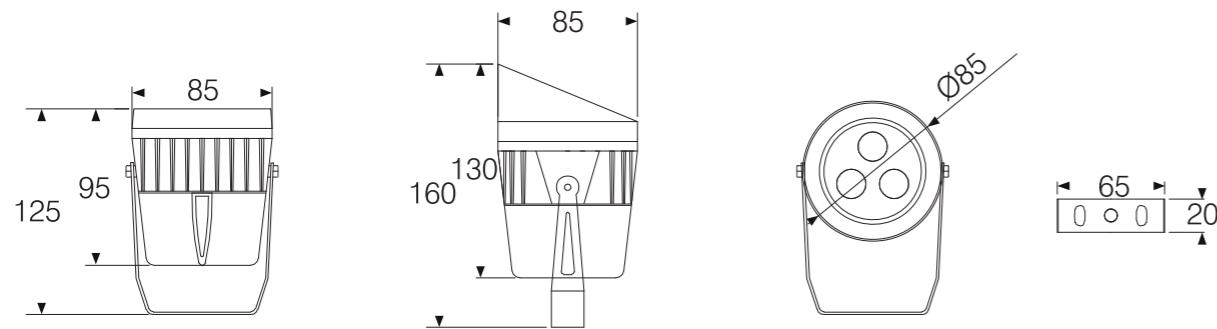

General specifications

LED:	Osram/ Cree
CRI(Ra):	>80
Material:	Aluminum
CCT:	2700K/ 3000K/ 4000K/ 6500K
IP rating:	65
Lifetime:	>50.000h
Control:	On/ Off, Phase dimming, 0-10V, Dali...
Voltage:	AC85V-265V/ DC24V
Operating temperature:	-20°C~ +50°C
Accessory	Hood, Spike, Honeycomb