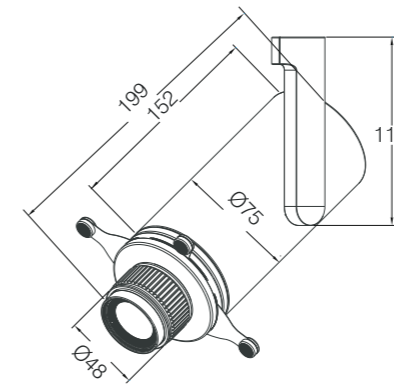

General specifications

LED:	Bridgelux/ Cree/ Osram/ Luminus/ Citizen / Honortek
CRI(Ra):	>92/ 95/ 97
SDCM:	<3
CCT:	2700K/ 3000K/ 4000K
UGR:	<10
IP rating:	20
Lifetime:	>50.000h
Control:	On/ Off, Triac dimming, 0-10V, Dali, Wi-fi, Zigbee, Bluetooth
Option:	2-Wire 1-Circuit Track/ 3-Wire 1-Circuit Track 4-Wire 3-Circuit Track/ 6-Wire 3-Circuit Dali Track