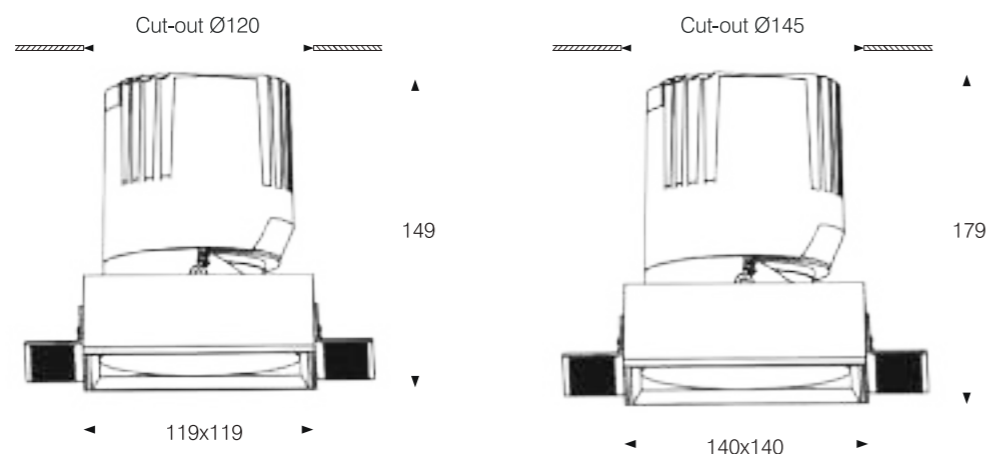

TRIMLESS CEILING

Model	Y1235TS	Y1455TS
Power:	35W	55W
Lumini-	2450lm	3850lm
Beam angle:	15°/ 24°/ 36°/ 55°	
Dimensions:		

General specifications

LED:	Bridgelux/ Cree/ Osram/ Luminus/ Citizen / Honortek
CRI(Ra):	>92/ 95
SDCM:	<3
CCT:	2700K/ 3000K/ 4000K/ 5500K/ 6500K/ Tunable White/ RGB
UGR:	<13
IP rating:	20
Lifetime:	>50.000h
Control:	On/ Off, Triac dimming, 0-10V, Dali, Zigbee, Bluetooth

1. Body color
2. Metal Grey
3. Reflector color
4. Matt White/ Shiny White
   - Matt Black/ Shiny Black
   - Gloss Silver