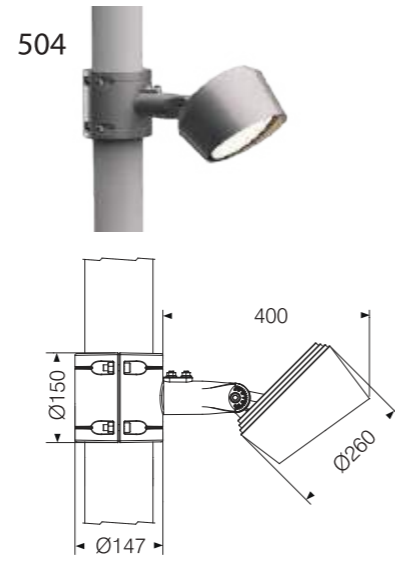

Model:	FL30340-16SL	FL30360-16SL	FL30375-16SL	FL303100-16SL
Power:	40W	60W	75W	100W
Beam angle:	1,5°	2,6°/ 6°/ 12°/ 20°/ 30°/ 40°/ 60°		
Dimensions:				

General specifications

LED:	Osram/ Cree
CRI(Ra):	> 80
Material:	Extruded aluminum housing with high corrosion resistance Tempered glass cover and custom
CCT:	2700K/ 3000K/ 4000K/ 6500K/ RGB/ RGBW
IP rating:	65
Lifetime:	>50.000h
Control:	On/ Off, Phase dimming, 0-10V, Dali, DMX512...
Voltage:	AC85V-265V/ DC24V
Operating temperature:	-20°C~ +50°C
Accessory	Round-meshed Grill, Honeycomb, Anti-glare Shield