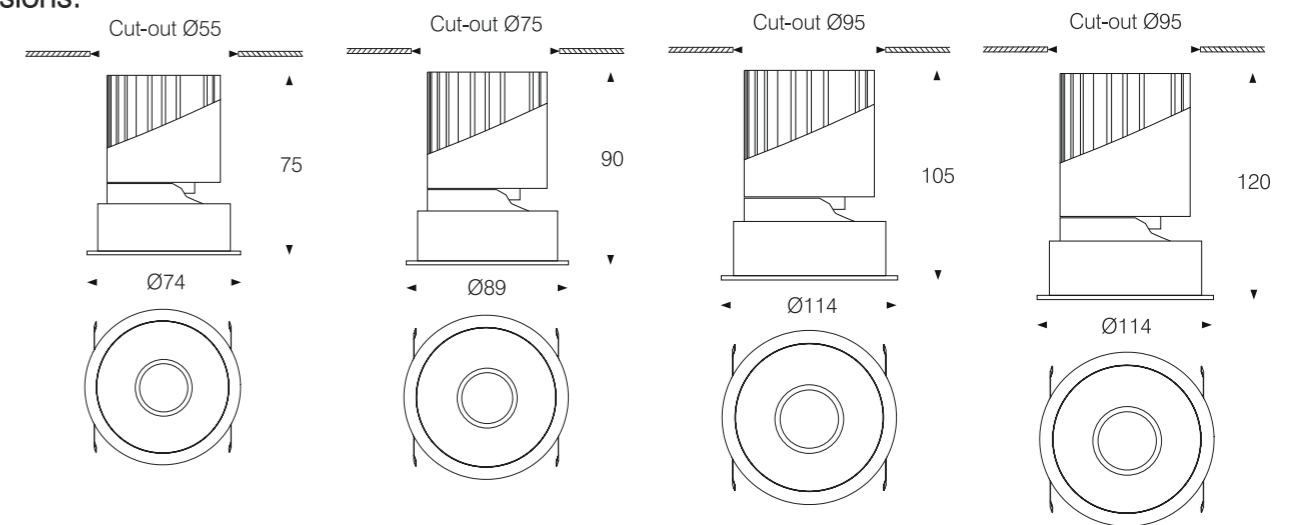

Dimensions:

General specifications

LED:	Bridgelux/ Cree/ Osram/ Luminus/ Citizen / Honortek
CRI(Ra):	>92/ 95/ 97
SDCM:	<3
CCT:	2700K/ 3000K/ 4000K/ 6500K
UGR:	<13
IP rating:	20
Lifetime:	>50.000h
Control:	On/ Off, Triac dimming, 0-10V, Dali, Zigbee, Bluetooth