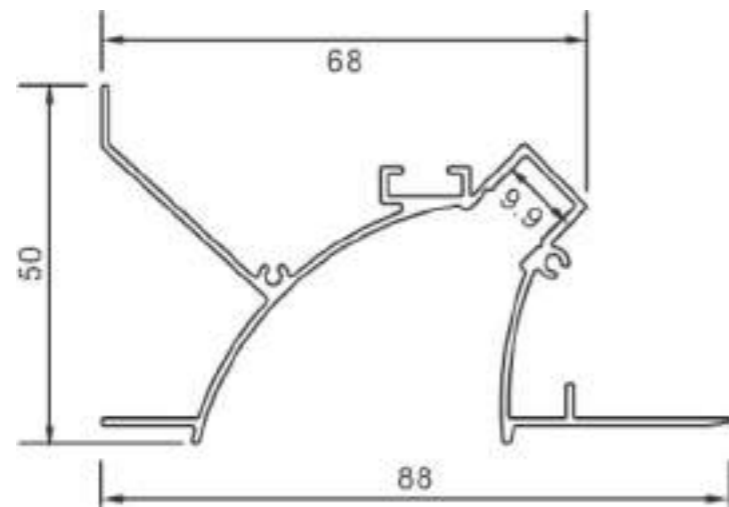

Model: HG6850

Dimensions: