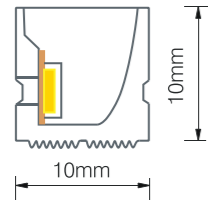

Model:	NS1010-05	NS1010-10	NS0612-05	NS0612-10
Power:	5W	10W	5W	10W