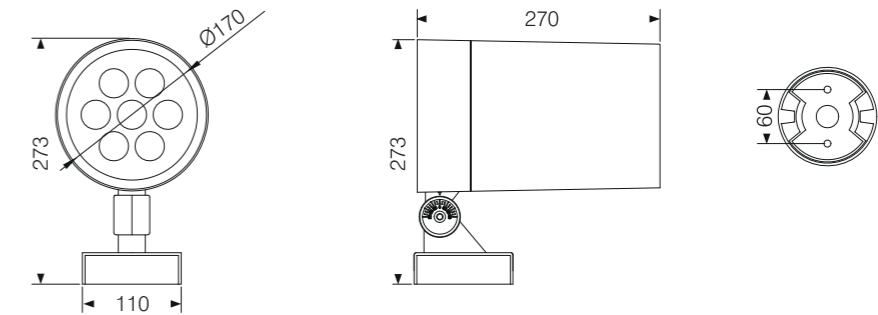

General specifications

LED:	Osram/ Cree
CRI(Ra):	>80
Material:	Extruded aluminum housing with high corrosion resistance Tempered glass cover and custom
CCT:	2700K/ 3000K/ 4000K/ 6500K/ RGB./ RGBW
IP rating:	65
Lifetime:	>50.000h
Control:	On/ Off, Phase dimming, 0-10V, Dali, DMX512...
Voltage:	AC85V-265V/ DC24V
Operating temperature:	-20°C~ +50°C
Accessory	Hood, Spike, Honeycomb