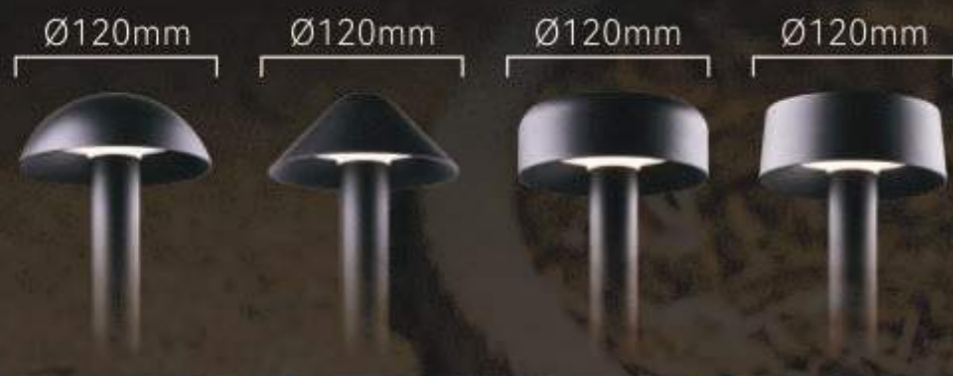

NEW COURTYARD LAMP

Four designs:

MUSHROOM

Model:	M12013-A	M12013-B
Power:	13W	13W
Dimensions:		

General specifications

LED:	Osram/ Cree
CRI(Ra):	>80
Material:	Extruded - aluminum housing with high corrosion resistance Tempered glass cover and custom
CCT:	2700K/ 3000K/ 4000K/ 6500K
IP rating:	65
Lifetime:	>50.000h
Control:	On/ Off, Phase dimming, 0-10V, Dali...
Voltage:	AC85V-265V/ DC24V
Operating temperature:	-20°C~ +50°C