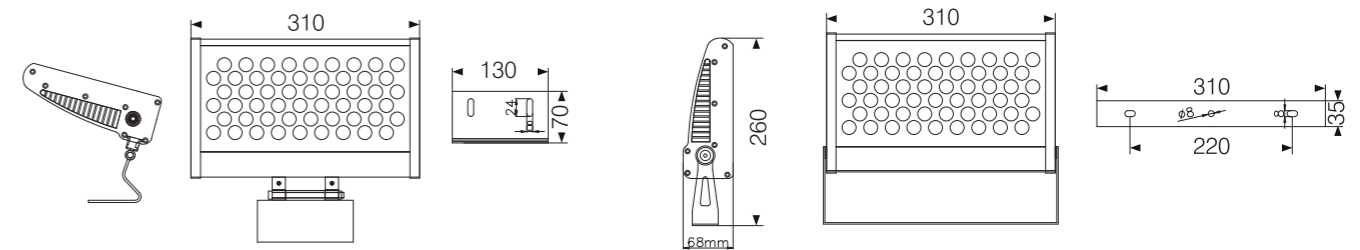

General specifications

LED:	Osram/ Cree
CRI(Ra):	> 85
Material:	Die - casting aluminum housing with high corrosion resistance Tempered glass cover and custom
CCT:	Single/ RGB/ RGBW
IP rating:	65
Lifetime:	>50.000h
Control:	On/ Off, Phase dimming, 0-10V, Dali, DMX512...
Voltage:	AC85V-265V/ DC24V
Operating temperature:	-20°C~ +50°C
Accessory	Hood, Spike, Honeycomb