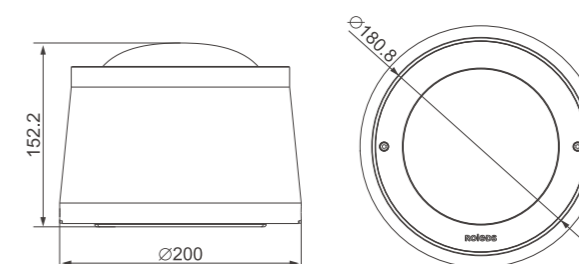

General specifications

LED:	Osram/ Cree
CRI(Ra):	> 85
Material:	Die - casting aluminum housing with high corrosion resistance Tempered glass cover and custom
CCT:	2700K/ 3000K/ 4000K/ 6500K/ RGB
IP rating:	67
Lifetime:	>50.000h
Control:	On/ Off, Phase dimming, 0-10V, Dali, DMX512...
Voltage:	AC85V-265V/ DC24V
Operating temperature:	-40°C~ +45°C
Accessory	Honeycomb