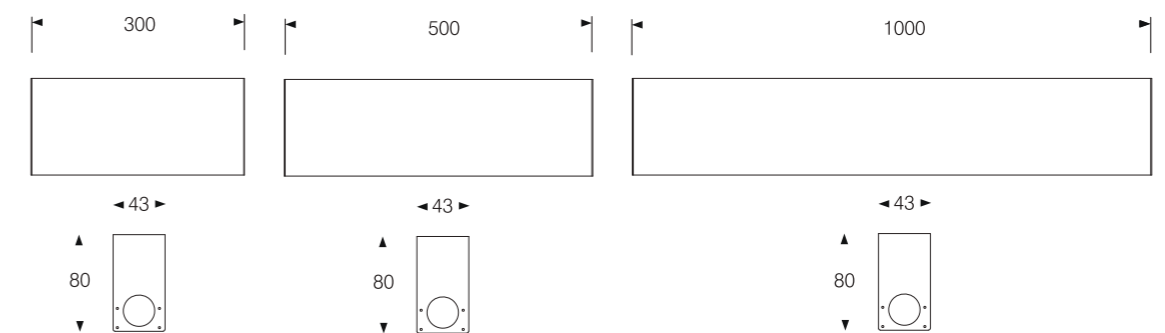

General specifications

LED:	Osram/ Cree
CRI(Ra):	>80
Material:	Extruded - aluminum housing with high corrosion resistance Tempered glass cover and custom
CCT:	2700K/ 3000K/ 4000K/ 6500K/ RGB/ RGBW
IP rating:	67
Lifetime:	>50.000h
Control:	On/ Off, Phase dimming, 0-10V, Dali, DMX512...
Voltage:	AC85V-265V/ DC24V
Operating temperature:	-20°C~ +50°C
Accessory	Hood, Spike, Honeycomb