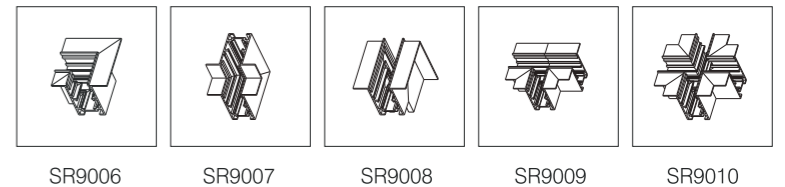

Recessed track with trim

Accessories