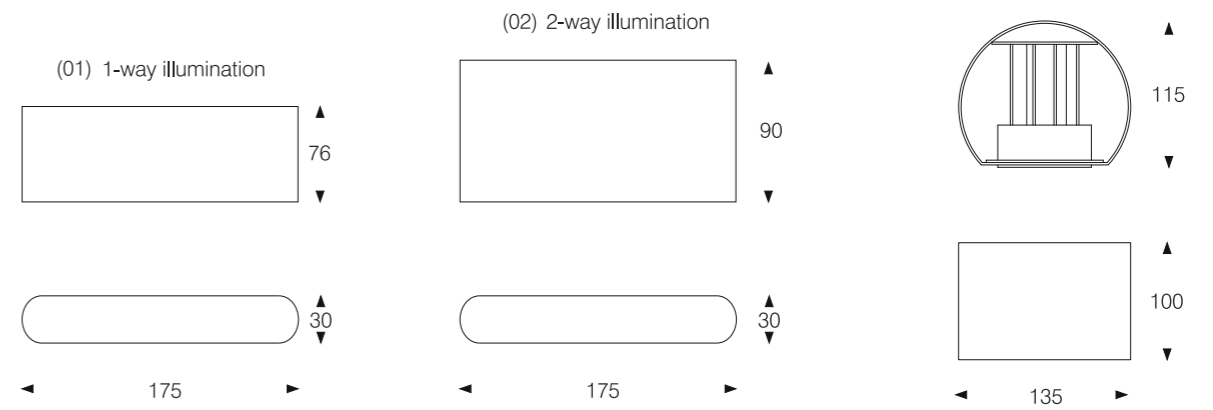

Model:	FW17506-01	FW17510-02	RW13506-02
Power:	6W	2x5W	2x3W
Beam angle:	120°	120°	Adjustable 120°
Dimensions: