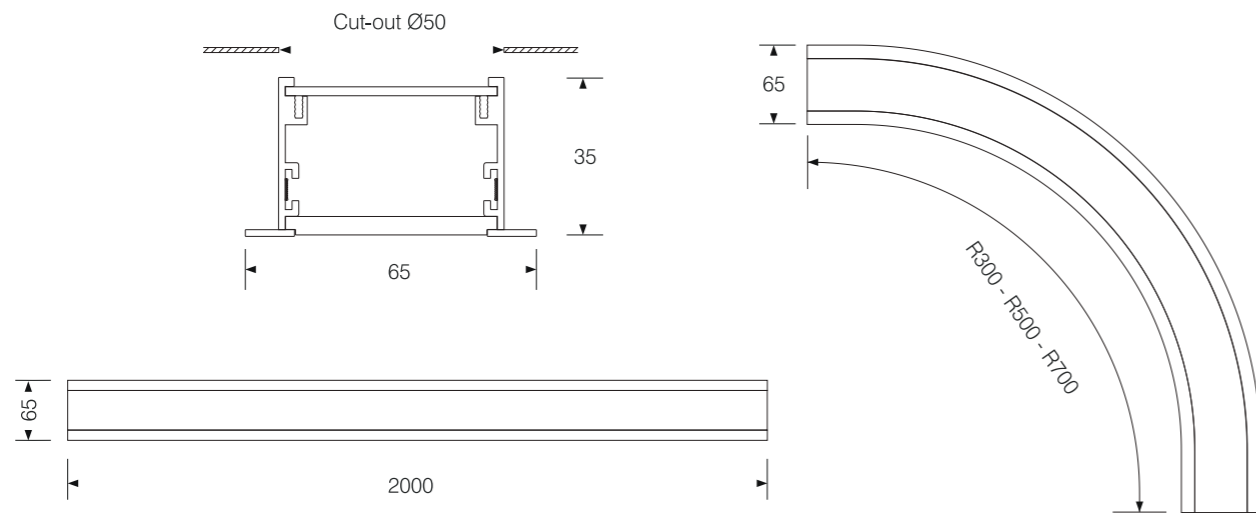

1. PC cover   Surface color
2. ☐ Milky white   ☐ Matt Black
   - ☐ Black   ☐ Matt White
   - ☐ Acrylic matte

Model: AB5035T - L2000   AB5035T - R300   AB5035T - R500   AB5035T - R700

Dimensions: