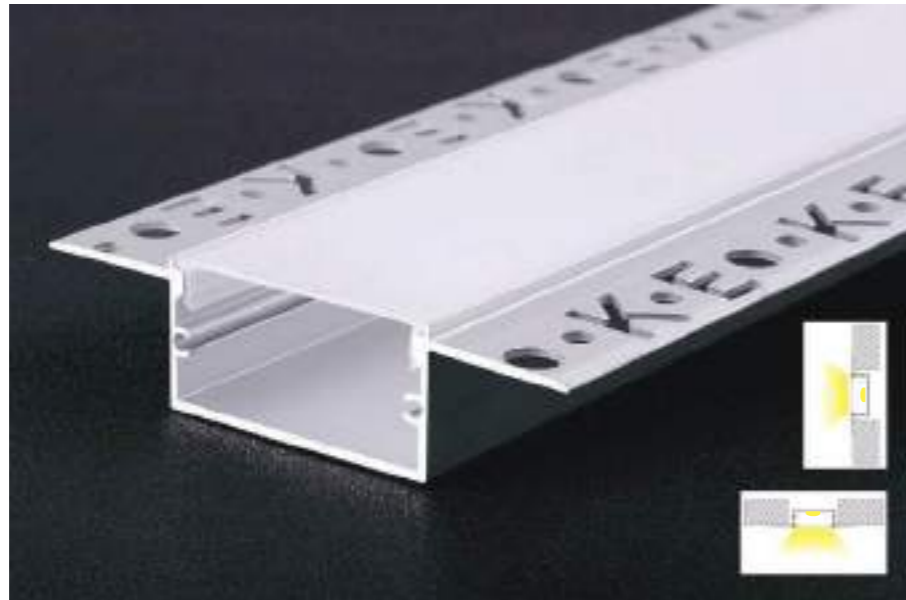

Surface color

- ☒ Matt Black
- ☐ Matt White

PC cover

- ☐ Milky white
- ☒ Black
- ☐ Acrylic matte