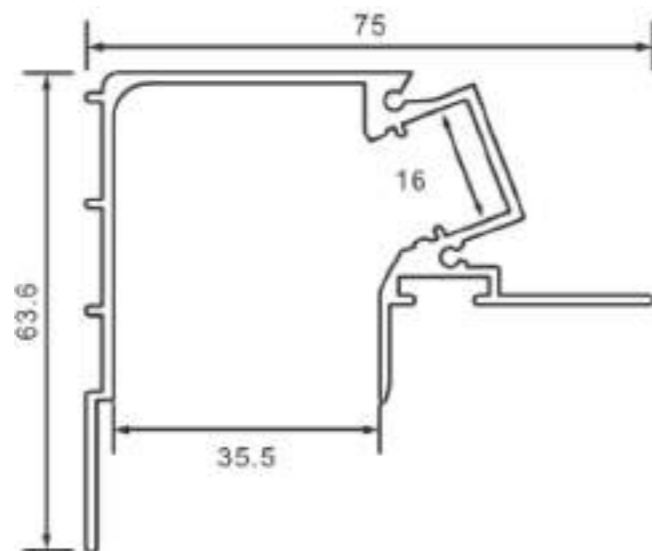

Model: HG7563

Dimensions: