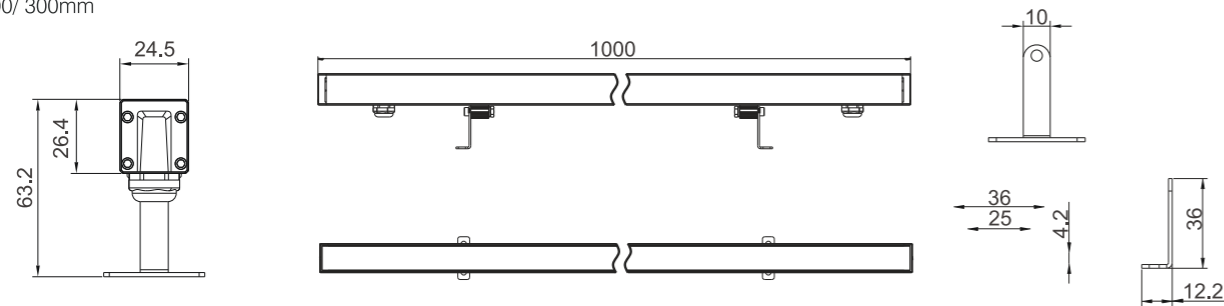

LINEAR LIGHT

Model:	LN24-12RL	LN24-14RL	LN24-15RL
Power:	12W	14W	15W
Beam angle:	30°/ 45°/ 25°x45°		
Dimensions:			

L= 1000/ 500/ 300mm

General specifications

LED:	Osram/ Cree
CRI(Ra):	>80
Material:	Extruded - aluminum housing with high corrosion resistance Tempered glass cover and custom
CCT:	2700K/ 3000K/ 4000K/ 6500K/ RGB/ RGBW
IP rating:	66
Lifetime:	>50.000h
Control:	On/ Off, Phase dimming, 0-10V, Dali, DMX512...
Voltage:	DC24V
Operating temperature:	-40°C~ +50°C
Accessory	Grille Louvre, Lightt Baffle, T-shape brackett