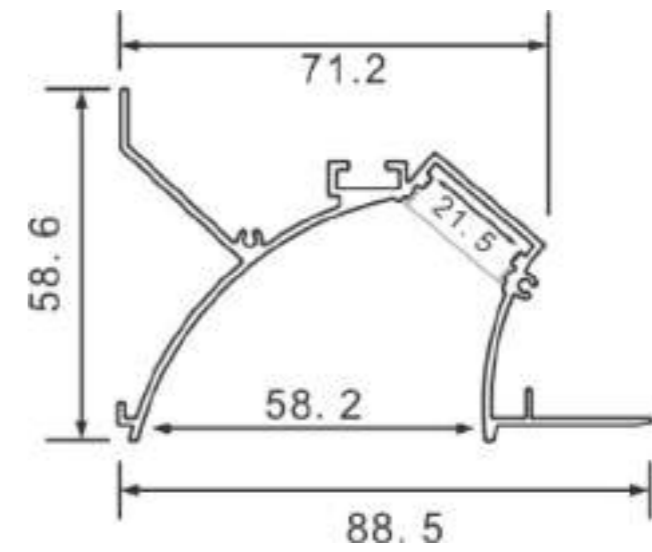

Model: HG7158

Dimensions: