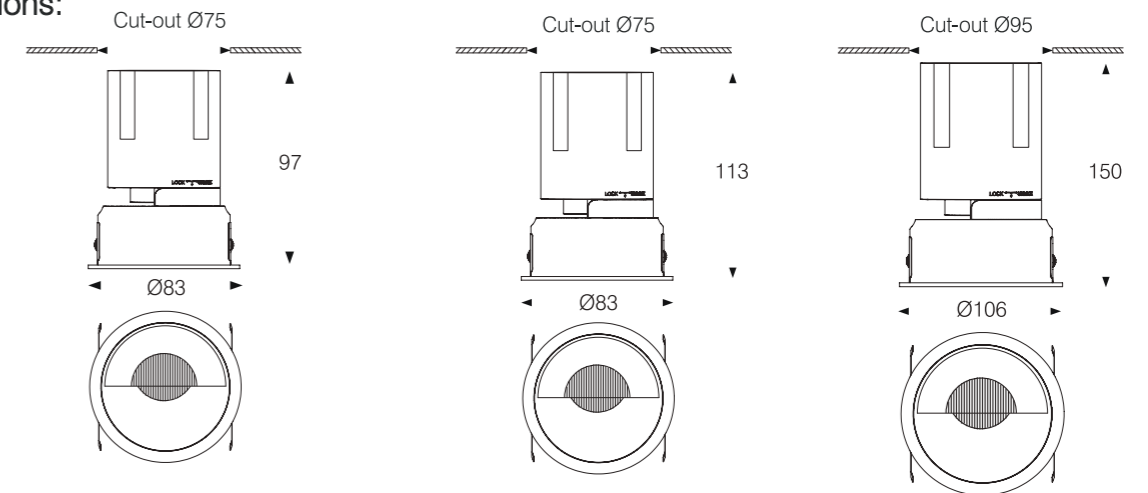

Dimensions:

General specifications

LED:	Bridgelux/ Cree/ Osram/ Luminus/ Citizen / Honortek
CRI(Ra):	>95/ 97
SDCM:	<3
CCT:	2700K/ 3000K/ 4000K/ 5500K/ 6500K/ Tunable White/ RGB
UGR:	<10
IP rating:	44
Lifetime:	>50.000h
Control:	On/ Off, Triac dimming, 0-10V, Dali, Zigbee, Bluetooth