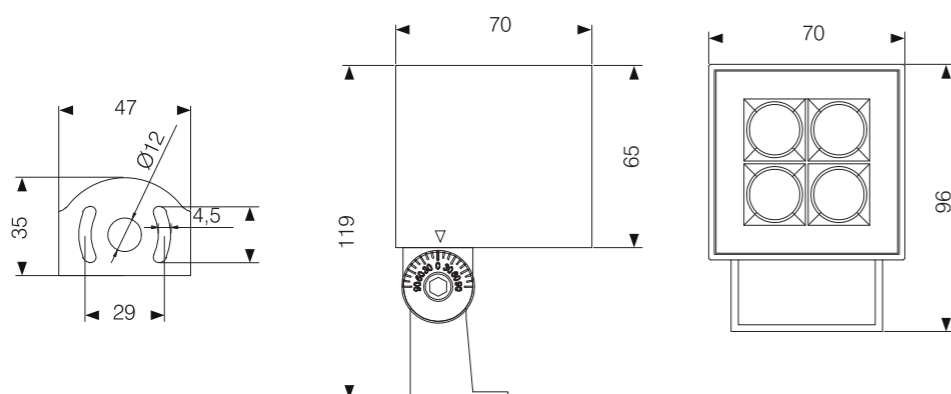

General specifications

LED:	Osram/ Cree
CRI(Ra):	>85
Material:	Die - casting aluminum housing with high corrosion resistance Tempered glass cover and custom
CCT:	2700K/ 3000K/ 4000K/ 6500K/ RGB/ RGBW
IP rating:	65
Lifetime:	>50.000h
Control:	On/ Off, Phase dimming, 0-10V, Dali, DMX512...
Voltage:	AC85V-265V/ DC24V
Operating temperature:	-20°C~ +50°C
Accessory	Hood, Spike, Honeycomb