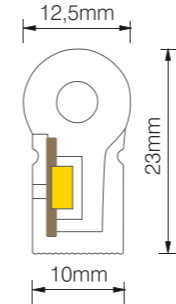

NEON STRIP

Model:	NS1223-05	NT1223-10	NT1223-15
Power:	5W	10W	15W