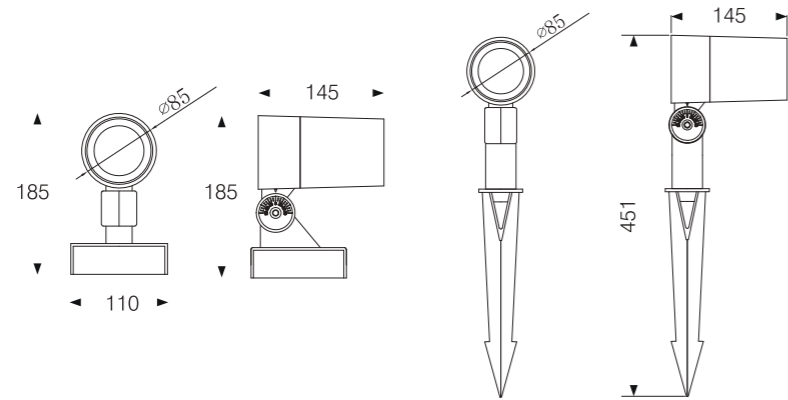

General specifications

LED:	Osram/ Cree
CRI(Ra):	>80
Material:	Extruded aluminum housing with high corrosion resistance Tempered glass cover and custom
CCT:	2700K/ 3000K/ 4000K/ 6500K/ RGB/ RGBW
IP rating:	65
Lifetime:	>50.000h
Control:	On/ Off, Phase dimming, 0-10V, Dali, DMX512...
Voltage:	AC85V-265V/ DC24V
Operating temperature:	-20°C~ +50°C
Accessory	Hood, Spike, Honeycomb