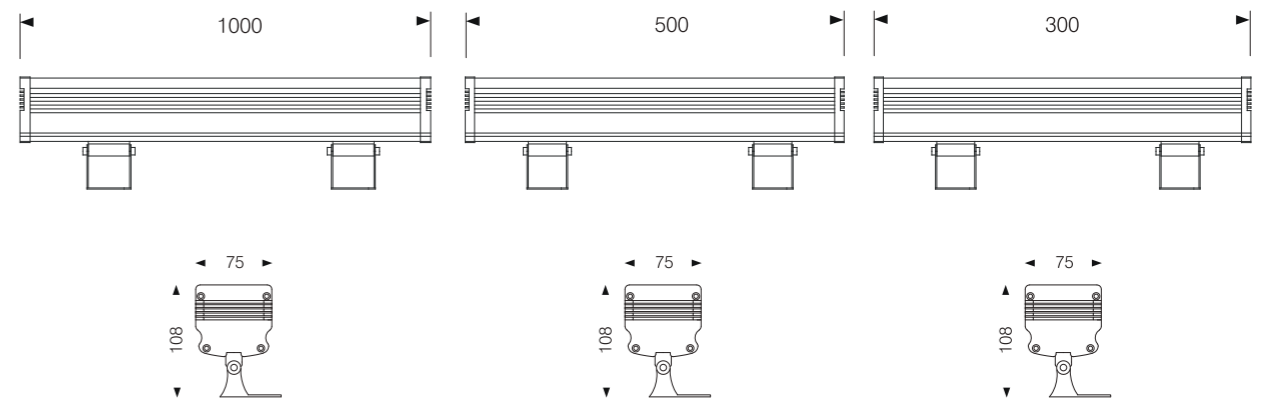

General specifications

LED:	Osram/ Cree
CRI(Ra):	>80
Material:	Extruded - aluminum housing with high corrosion resistance Tempered glass cover and custom
CCT:	2700K/ 3000K/ 4000K/ 6500K/ RGB/ RGBW
IP rating:	65
Lifetime:	>50.000h
Control:	On/ Off, Phase dimming, 0-10V, Dali, DMX512...
Voltage:	DC24V
Operating temperature:	-20°C~+50°C
Accessory	Hood, Spike, Honeycomb