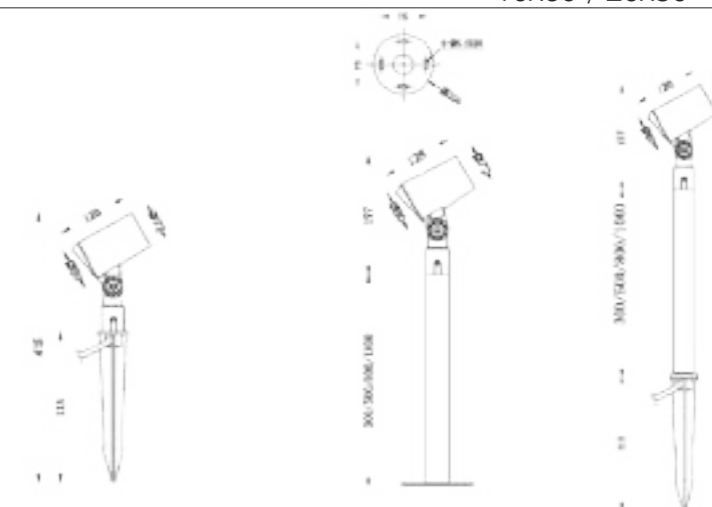

General specifications

LED:	Osram/ Cree
CRI(Ra):	>80
Material:	Extruded aluminum housing with high corrosion resistance Tempered glass cover and custom
CCT:	2000K/ 2700K/ 3000K/ 4000K/ 6500K/ 10000K/ RGB/ RGBW
IP rating:	65
Lifetime:	>50.000h
Control:	On/ Off, Phase dimming, 0-10V, Dali, DMX512...
Voltage:	AC85V-265V/ DC24V
Operating temperature:	-20°C~ +50°C
Accessory	Filter, Honeycomb