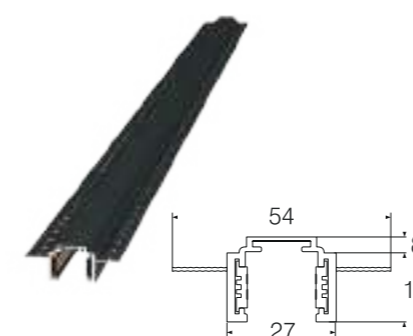

Recessed track with trim

Accessories