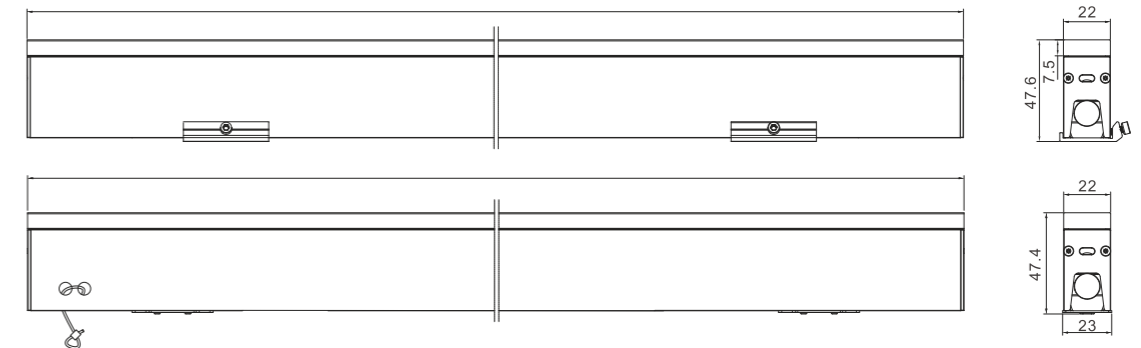

Model:	LT48B-12RL
Power:	12W
Beam angle:	120°
Dimensions:	

L=1000/ 500/ 300mm