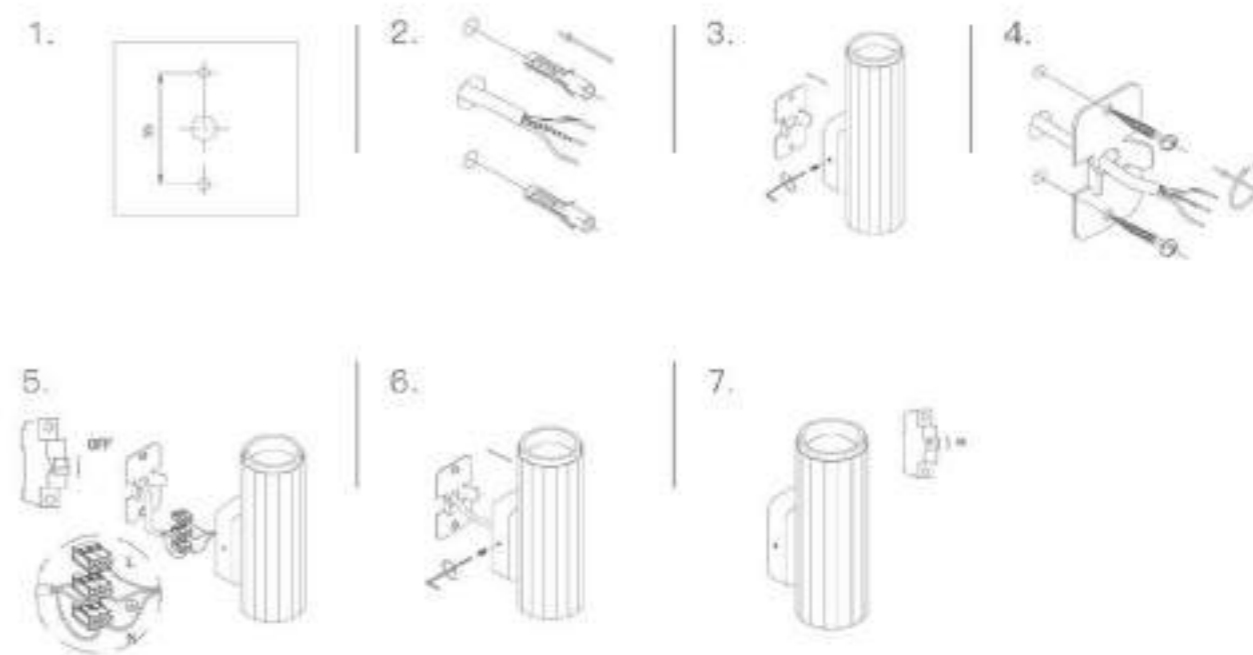

COMFORTABLE
ART
ELEGANT

CHARACTERISTIC

PRODUCT DESCRIPTION

Perceived light gives the world artistic charm.

Install

SWA0041-01A-008

Type	Installation Mode	Size	Finish	IP	Wattage	Luminous flux	Beam Angle	CCT	CR
Wall lamp	Surface mount	160*50*68	Green gold	IP20	2W	300lm	81°	2700K 4000K	Ra>90
Other Finish		Matte white/Matte Black							