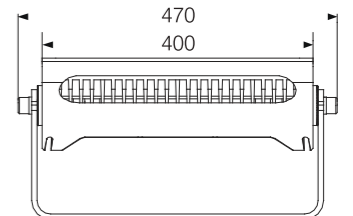

General specifications

LED:	Osram/ Cree
CRI(Ra):	>85
Material:	Die - casting aluminum housing with high corrosion resistance Tempered glass cover and custom
CCT:	Single/ RGB/ RGBW/ RGBWCLA
IP rating:	66
Lifetime:	>50.000h
Control:	On/ Off, Phase dimming, 0-10V, Dali, DMX512...
Voltage:	AC85V-256V/ DC24V
Operating temperature:	-20°C~+50°C
Accessory	Honeycomb, Anti-glare Shield