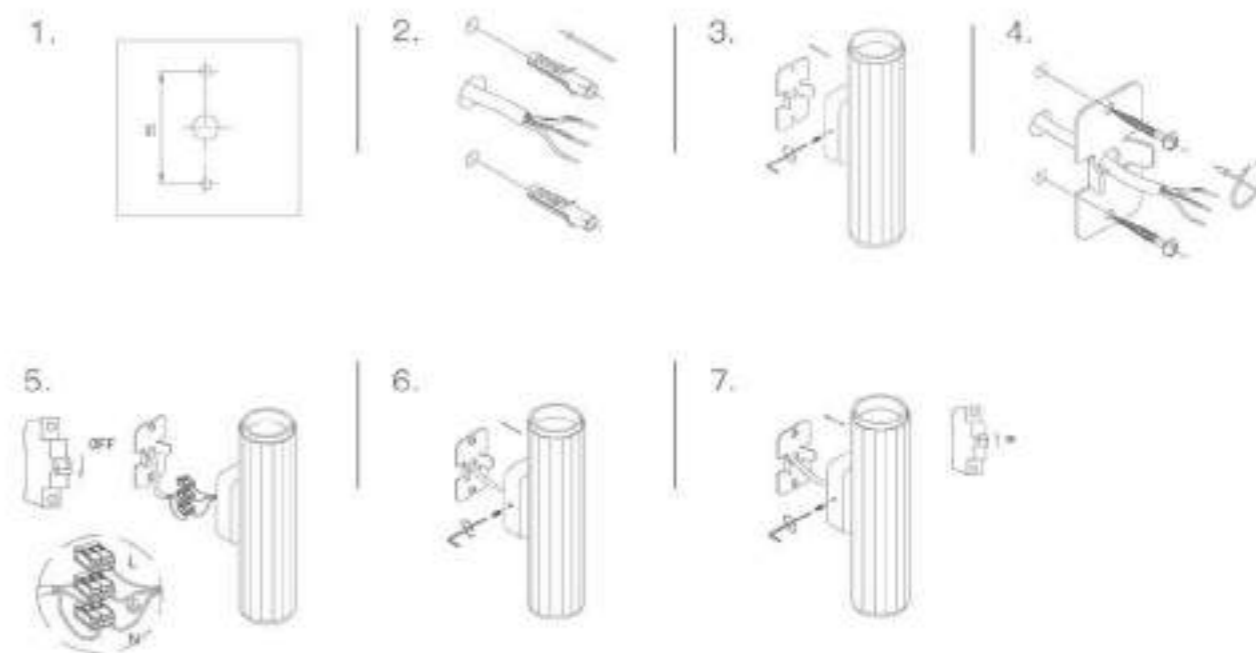

CHARACTERISTIC

COMFORTABLE
ART
ELEGANT

DIAMOND

PRODUCT DESCRIPTION

Perceived light gives the world artistic charm.

Install

SWA0041-01A-016

Type	Installation Mode	Size	Finish	IP	Wattage	Luminous flux	Beam Angle	CCT	CRI
Wall lamp	Surface mount	210*50*58	Green gold	IP20	10W	540lm	80°	2700K 4000K	Ra>90
Other Finish	Matte white/Matte Black								