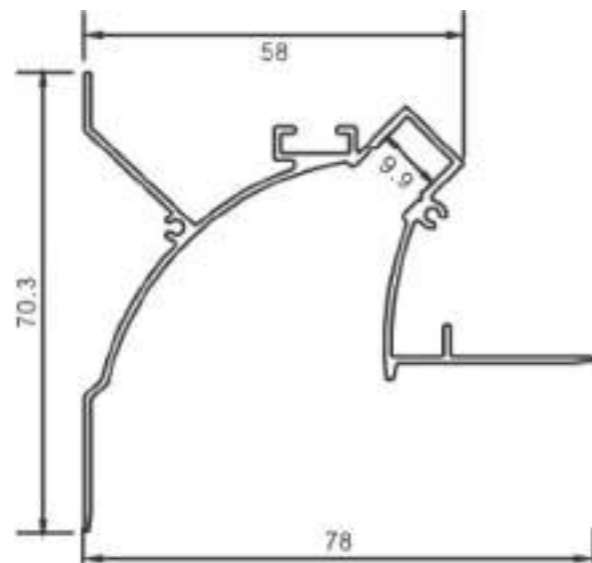

Model: HG5870

Dimensions: