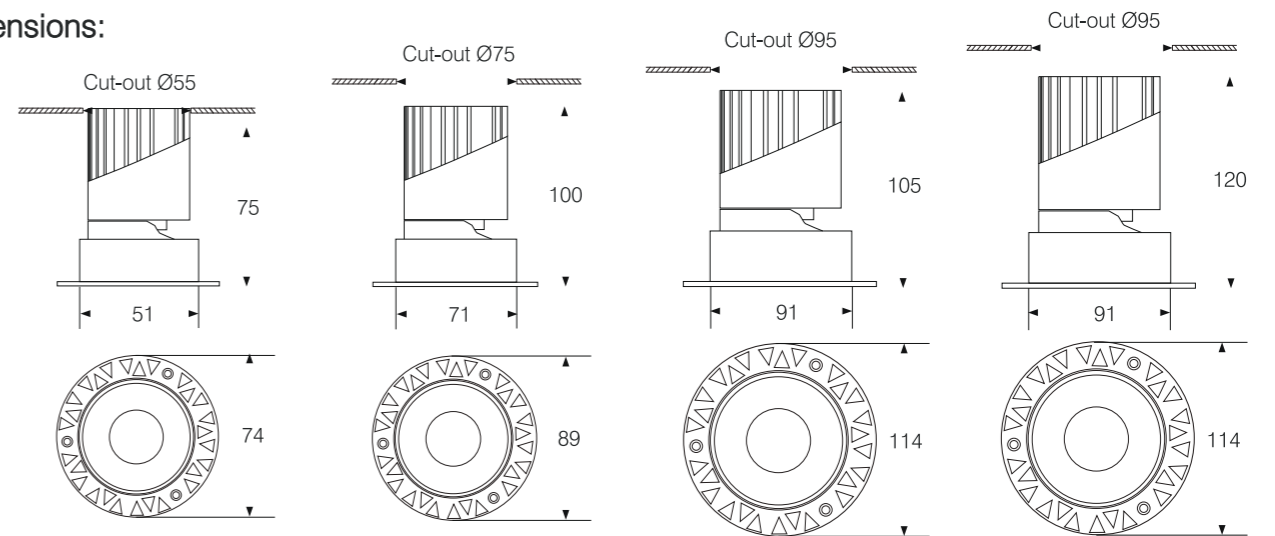

Dimensions:

General specifications

LED:	Bridgelux/ Cree/ Osram/ Luminus/ Citizen / Honortek
CRI(Ra):	>92/ 95/ 97
SDCM:	<3
CCT:	2700K/ 3000K/ 4000K/ 5500K/ 6500K
UGR:	<13
IP rating:	20
Lifetime:	>50.000h
Control:	On/ Off, Triac dimming, 0-10V, Dali, Zigbee, Bluetooth