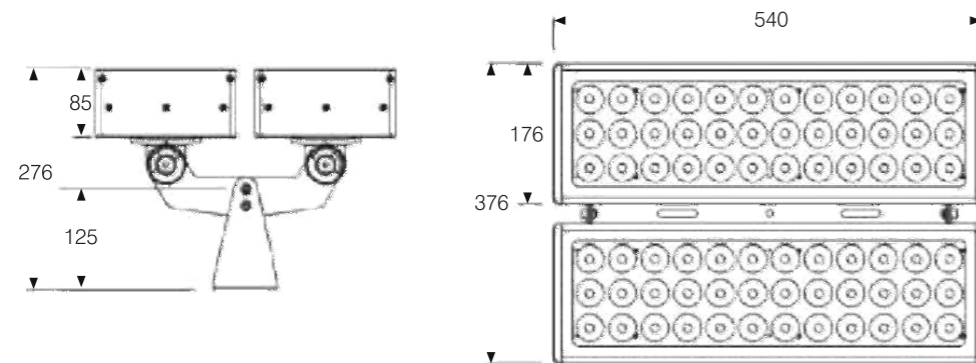

General specifications

LED:	Osram/ Cree
CRI(Ra):	>80
Material:	Aluminum
CCT:	3000K/ 4000K/ 6000K/ RGB/ RGBW
IP rating:	65
Lifetime:	>50.000h
Control:	On/ Off, Phase dimming, 0-10V, Dali, DMX512...
Voltage:	AC85V-265V/ DC24V
Operating temperature:	-20°C~+50°C
Accessory	Hood, Spike, Honeycomb