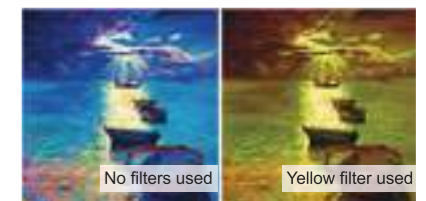

Color filter

The luminous color of the lamp can be adjusted according to your needs.