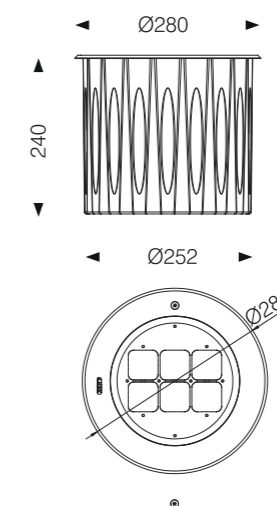

Model:	IG280-30SL	IG280-40SL
Power:	30W	40W
Beam angle:	2°/ 4,5°/ 8°/ 12°/ 30°/ 40°	
Dimensions: