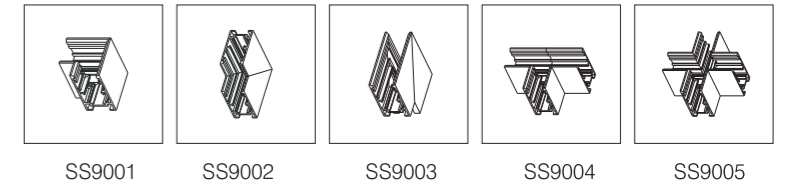

MAGNETIC SLIM
TRACK SYSTEM 4.0

Ø45

Tunable White

Surface Mount track

Accessories

Model: SS1000/ SS1500/ SS2000/ SS3000
 Dimensions: 1m/ 1,5m/ 2m / 3m
 Colour: Black, White
 Output current: DC48V

Recessed track with trim