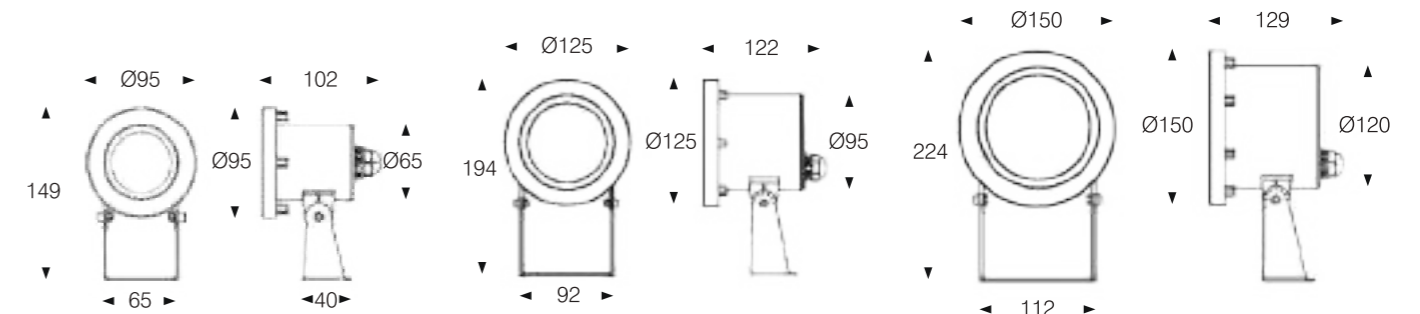

General specifications

LED:	Osram/ Cree
CRI(Ra):	>80
Material:	Stainless steel 316
CCT:	3000K/ 4000K/ 6000K/ RGB/ RGBW
IP rating:	68
Lifetime:	>50.000h
Control:	On/ Off, Phase dimming, 0-10V, Dali, DMX512...
Voltage:	DC12V/ DC24V
Operating temperature:	-20°C~ +50°C