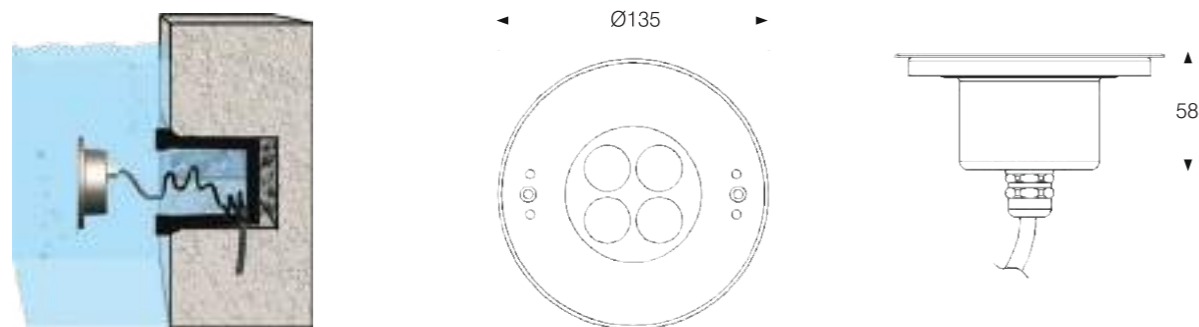

General specifications

LED:	Osram/ Cree
CRI(Ra):	>80
Material:	Stainless steel 316
CCT:	3000K/ 4000K/ 6000K/ RGB/ RGBW
IP rating:	68
Lifetime:	>50.000h
Control:	On/ Off, Phase dimming, 0-10V, Dali, DMX512...
Voltage:	DC12V/ DC24V
Operating temperature:	-20°C~ +50°C