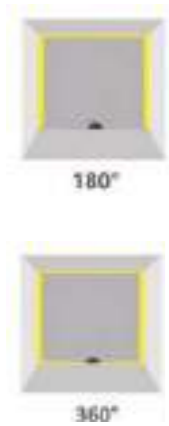

General specifications

LED:	Osram/ Cree
CRI(Ra):	>80
Material:	Aluminum
CCT:	3000K/ 4000K/ 6000K
IP rating:	66
Lifetime:	>50.000h
Control:	On/ Off, Phase dimming, 0-10V, Dali...
Voltage:	AC100-240V/ DC24V
Operating temperature:	-20°C~ +50°C