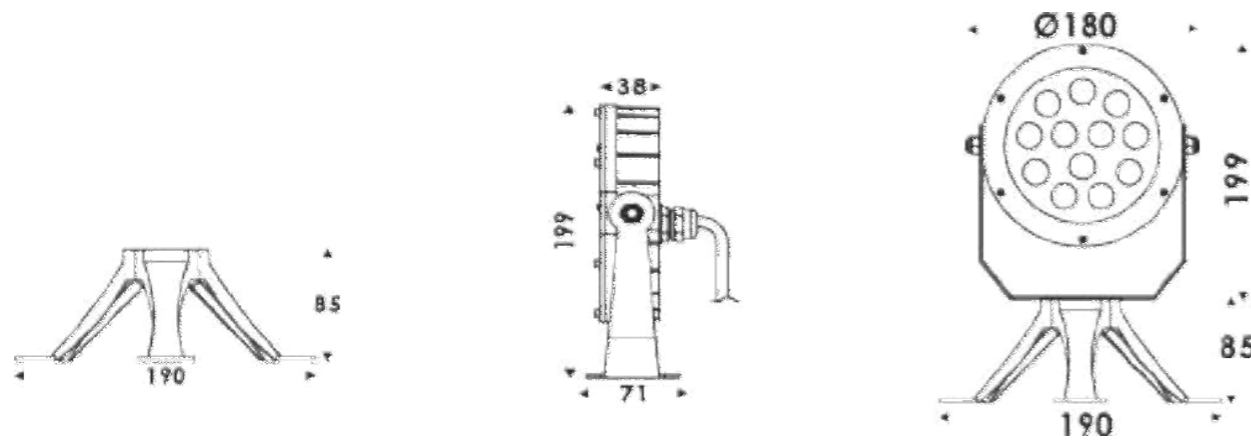

UNDERWATER LIGHT

Model:	UW180-24LT
Power:	24W
Beam angle:	10°/ 25°/ 40°/ 60°/ 90°
Dimensions:	

General specifications

LED:	Osram/ Cree
CRI(Ra):	>80
Material:	Stainless steel 316
CCT:	3000K/ 4000K/ 6000K/ RGB/ RGBW
IP rating:	68
Lifetime:	>50.000h
Control:	On/ Off, Phase dimming, 0-10V, Dali, DMX512...
Voltage:	DC12V/ DC24V
Operating temperature:	-20°C~ +50°C