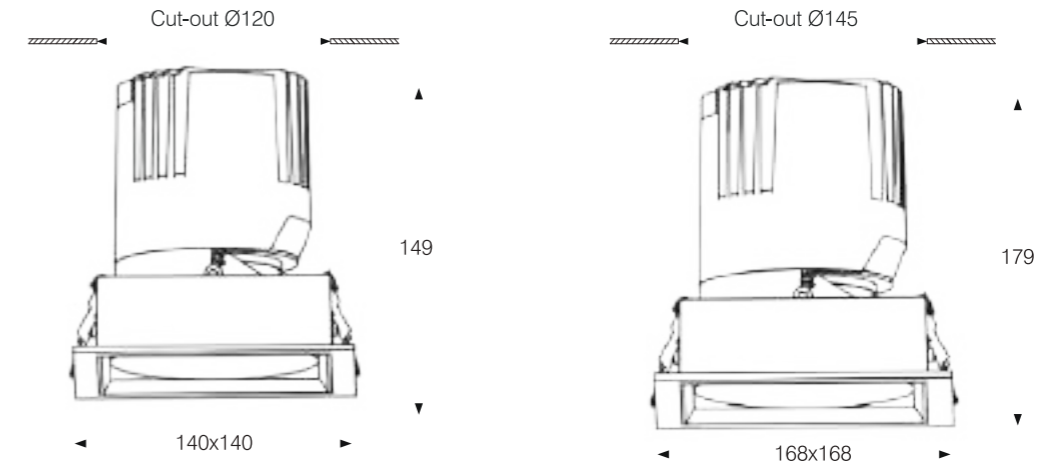

RECESSED CEILING

Model:	Y1235S	Y1455S
Power:	35W	55W
Lumini-	2450lm	3850lm
Beam angle:	15°/ 24°/ 36°/ 55°	
Dimensions: