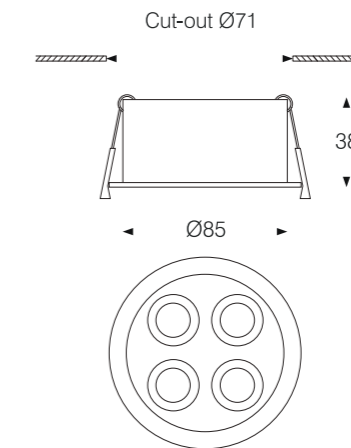

Body color

Matt Black

Matt White

Reflector color

Matt White

Matt Black

RECESSED CEILING

Model:	A7108R
Power:	2x4W
Luminous:	560lm
Beam angle:	15°/ 24°/ 36°
Dimensions:	