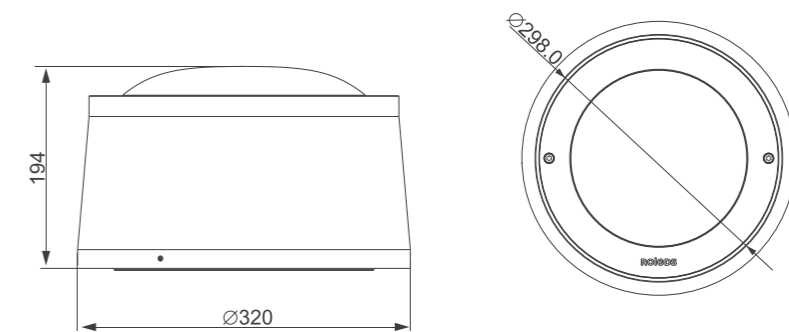

General specifications

LED:	Osram/ Cree
CRI(Ra):	>85
Material:	Die - casting aluminum housing with high corrosion resistance Tempered glass cover and custom
CCT:	2700K/ 3000K/ 4000K/ 6500K/ RGB
IP rating:	67
Lifetime:	>50.000h
Control:	On/ Off, Phase dimming, 0-10V, Dali, DMX512...
Voltage:	AC85V-265V/ DC24V
Operating temperature:	-40°C~ +45°C
Accessory	Honeycomb