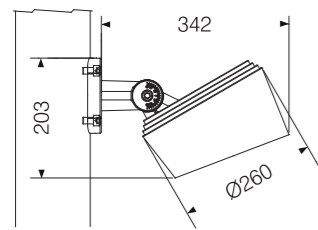

Model:	FL30340-16SL	FL30360-16SL	FL30375-16SL	FL303100-16SL
Power:	40W	60W	75W	100W
Beam angle:	1,5°	2,6°/ 6°/ 12°/ 20°/ 30°/ 40°/ 60°		
Dimensions:				

General specifications

LED:	Osram/ Cree
CRI(Ra):	> 80
Material:	Extruded aluminum housing with high corrosion resistance Tempered glass cover and custom
CCT:	2700K/ 3000K/ 4000K/ 6500K/ RGB/ RGBW
IP rating:	65
Lifetime:	>50.000h
Control:	On/ Off, Phase dimming, 0-10V, Dali, DMX512...
Voltage:	AC85V-265V/ DC24V
Operating temperature:	-20°C~ +50°C
Accessory	Round-meshed Grill, Honeycomb, Anti-glare Shield