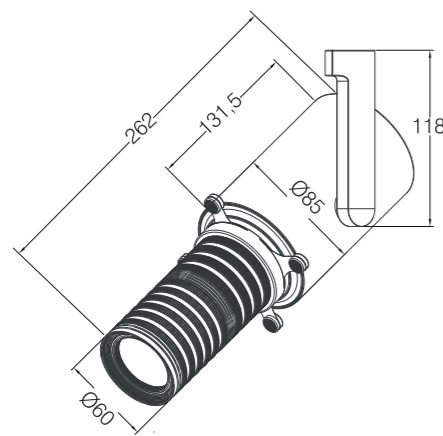

ART TRACK LIGHT

Body color

Matt Black

Matt White

Reflector color

Matt White

Matt Black

Model:	T8530B-6025	T8530B-6036
Power:	28W	28W
Luminous:	850-950lm	850-950lm
Beam angle:	Zoomable 15°-25°	Zoomable 20°-36°
Dimensions:		