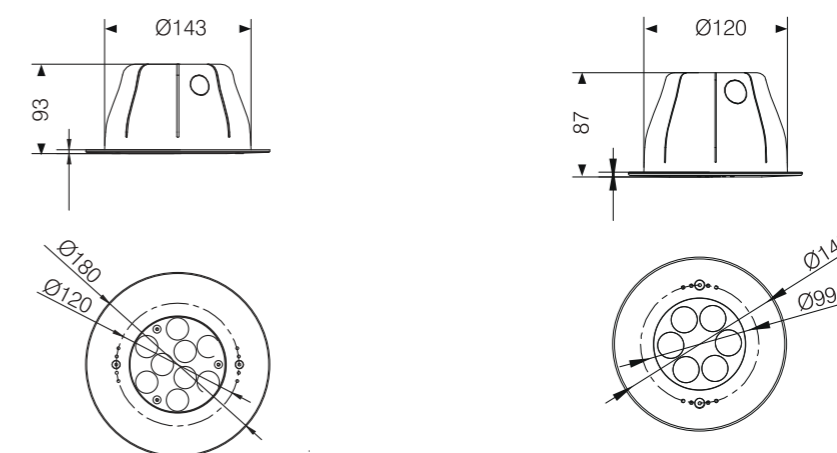

Model:	UW180-10SL	UW180-16SL	UW145-07SL	UW145-12SL
Power:	10W	16W	7W	12W
Beam angle:	8°/ 12°/ 20°/ 30°/ 45°			
Dimensions: