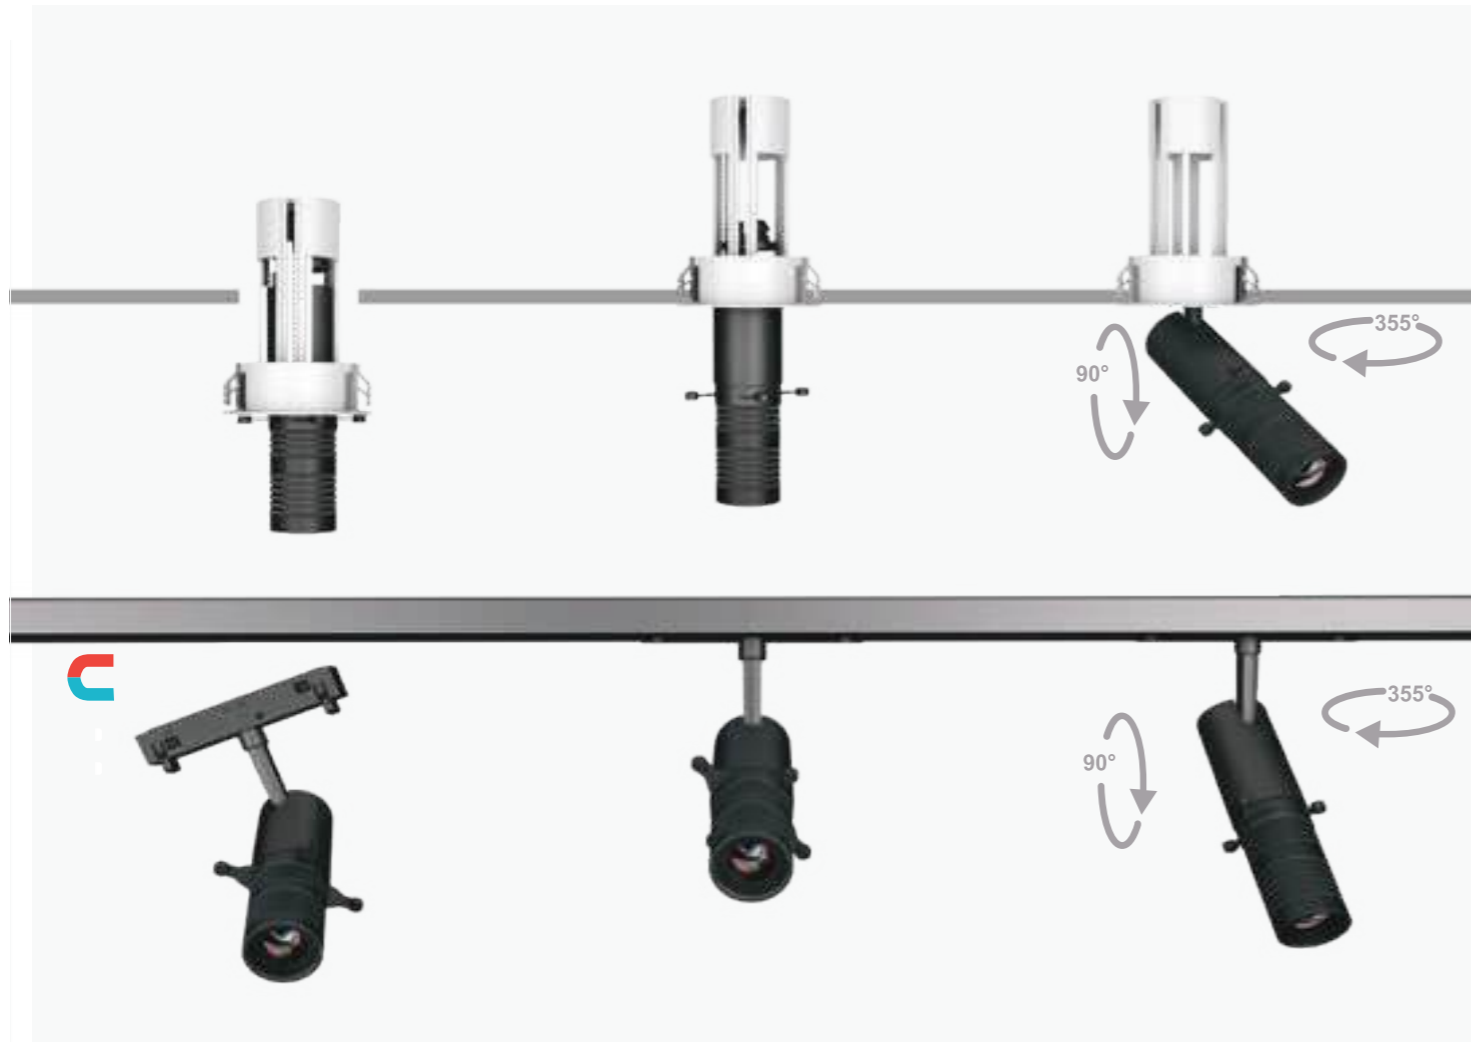

Body color

● Matt Black

○ Matt White

Reflector color

○ Matt White

● Matt Black

Model:	D7008B-3635	D7008B-3645
Power:	8W	8W
Luminous:	250-300lm	250-300lm
Beam angle:	Zoomable 25°-45°	Zoomable 20°-35°
Dimensions:		

General specifications

LED:	Bridgelux/ Cree/ Osram/ Luminus/ Citizen / Honortek
CRI(Ra):	>92/ 95/ 97
SDCM:	<3
CCT:	2700K/ 3000K/ 4000K
UGR:	<10
IP rating:	20
Lifetime:	>50.000h
Control:	On/ Off, Triac dimming, 0-10V, Dali, Wi-fi, Zigbee, Bluetooth