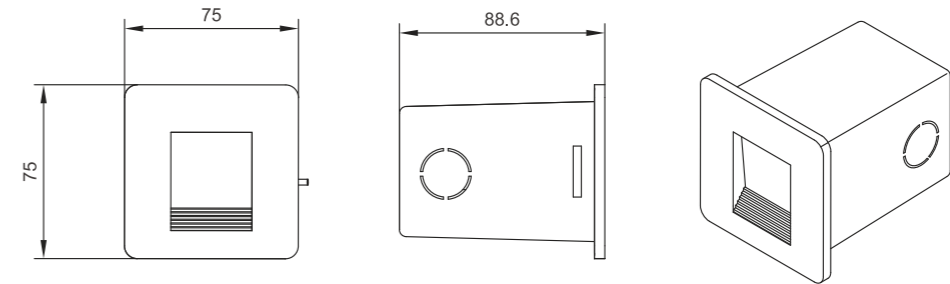

In the dark,
there will always be a ray of dawn for you.

Body color

○ Matt White

● Matt Black

Model: S7501-03RL

Power: 3W

Dimensions:

General specifications