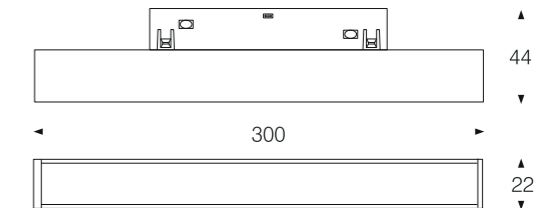

MAGNETIC SLIM

Body color

● Matt Black

○ Matt White

Model:	AMLL12006	AMLL30010	AMLL60020	AMLL90030
Power:	6W	10W	20W	30W
Luminous:	360lm	600lm	1200lm	1800lm
Beam angle:	120°			

Dimensions:

General specifications