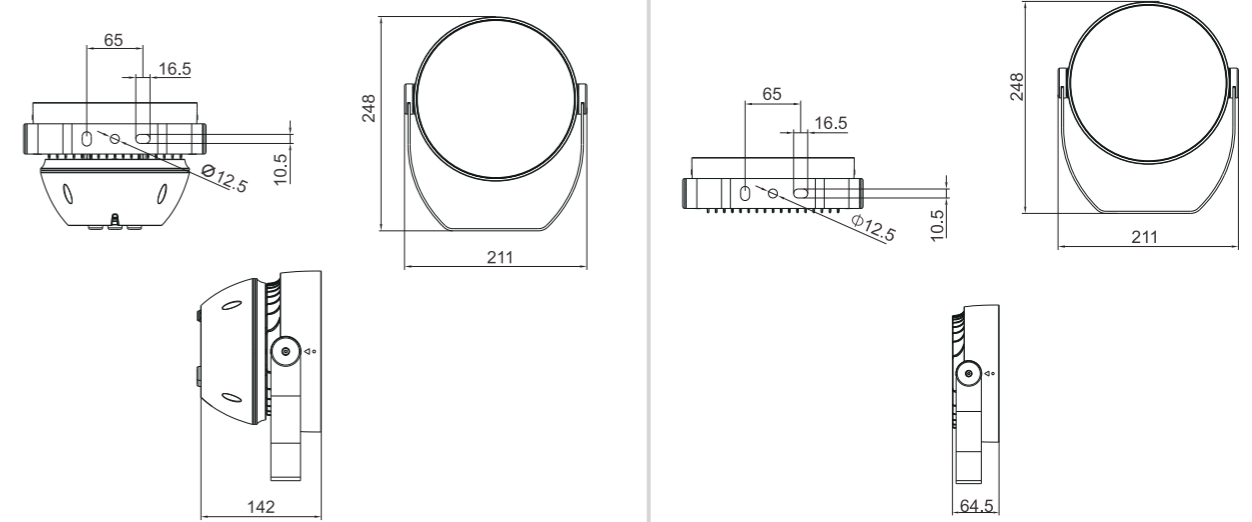

Dimensions:

General specifications

LED:	Osram/ Cree
CRI(Ra):	> 80
Material:	Aluminum
CCT:	2700K/ 3000K/ 4000K/ 6500K/ RGB/ RGBW
IP rating:	66
Lifetime:	> 50.000h
Control:	On/ Off, Phase dimming, 0-10V, Dali, DMX512...
Voltage:	AC100-240V/ DC24V
Operating temperature:	-40°C~ +50°C
Accessory	Honeycomb