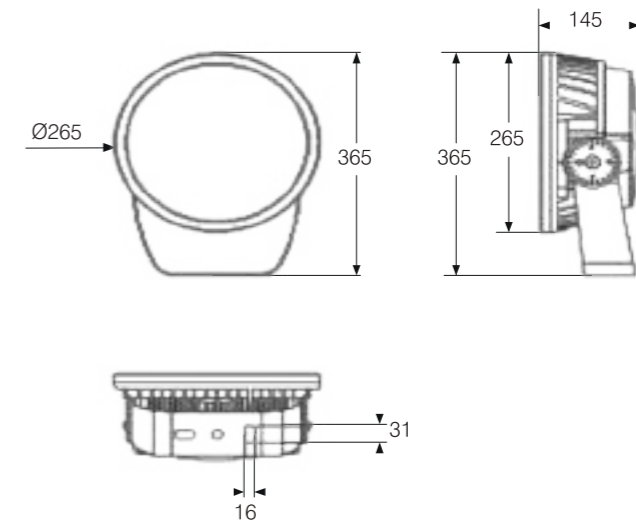

Model:	FL265-48LD
Power:	80W
Beam angle:	8°/ 15°/ 25°/ 40°/ 60°/ 15°x45°/ 10°x60°
Dimensions: