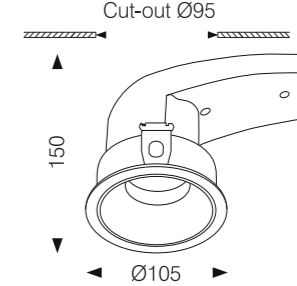

RECESSED CEILING

Model:	S7508C	S7512C	S7515C	S9525C	S9535C
Power:	8W	12W	15W	25W	35W
Lumini-	600lm	900lm	1125lm	1875lm	1350lm
Beam angle:	8°/ 15°/ 24°/ 36°/ 55°				

Dimensions: