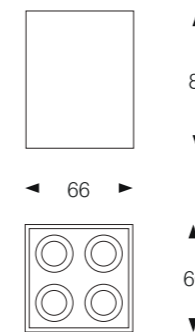

Body color

Matt Black

Matt White

Reflector color

Matt White/ Shiny White

Matt Black/ Shiny Black

SURFACE

Model:	A6610S	A9618S
Power:	10W	18W
Luminous:	700lm	1350lm
Beam angle:	24°/ 36°	
Dimensions:		