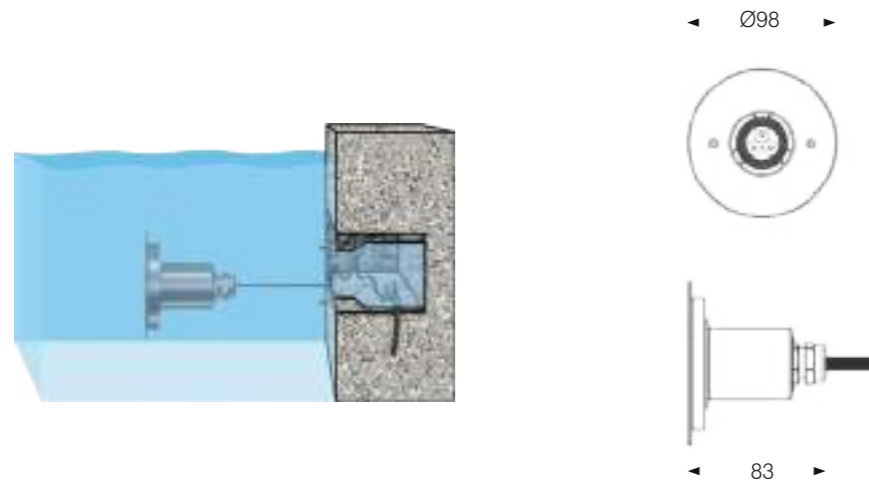

General specifications

LED:	Osram/ Cree
CRI(Ra):	>80
Material:	Stainless steel 316
CCT:	3000K/ 4000K/ 6000K/ RGB/ RGBW
IP rating:	68
Lifetime:	>50.000h
Control:	On/ Off, Phase dimming, 0-10V, Dali, DMX512...
Voltage:	DC12V/ DC24V
Operating temperature:	-20°C~ +50°C