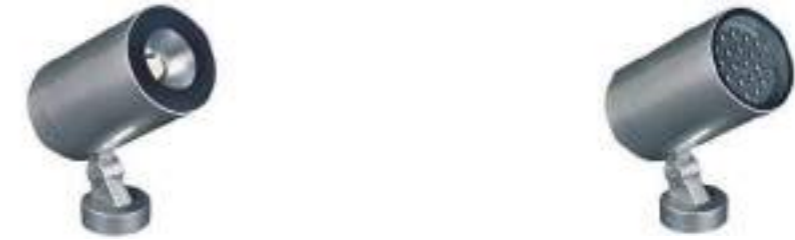

Model:	GD170-40LD	GD170-50LD
Power:	40W	50W
Beam angle:	24° / 25° / 38° / 60°	
Dimensions: