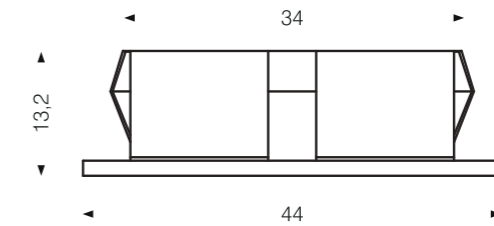

CABINET

Body color

Matt Black

Matt White

RECESSED CEILING

Model:	DWY3402MK
Power:	2W
Luminous:	100lm
Beam angle:	15°/ 24°/ 38°
Dimensions:	

General specifications

LED:	Bridgelux/ Cree/ Osram/ Luminus/ Citizen / Honortek
CRI(Ra):	>92/ 95
SDCM:	<3
CCT:	2700K/ 3000K/ 4000K/ 5500K/ 6500K/ Tunable White
UGR:	<16
IP rating:	20
Lifetime:	>50.000h
Control:	On/ Off, Triac dimming, 0-10V, Dali, Zigbee, Bluetooth
Voltage:	AC220V/ DC24V