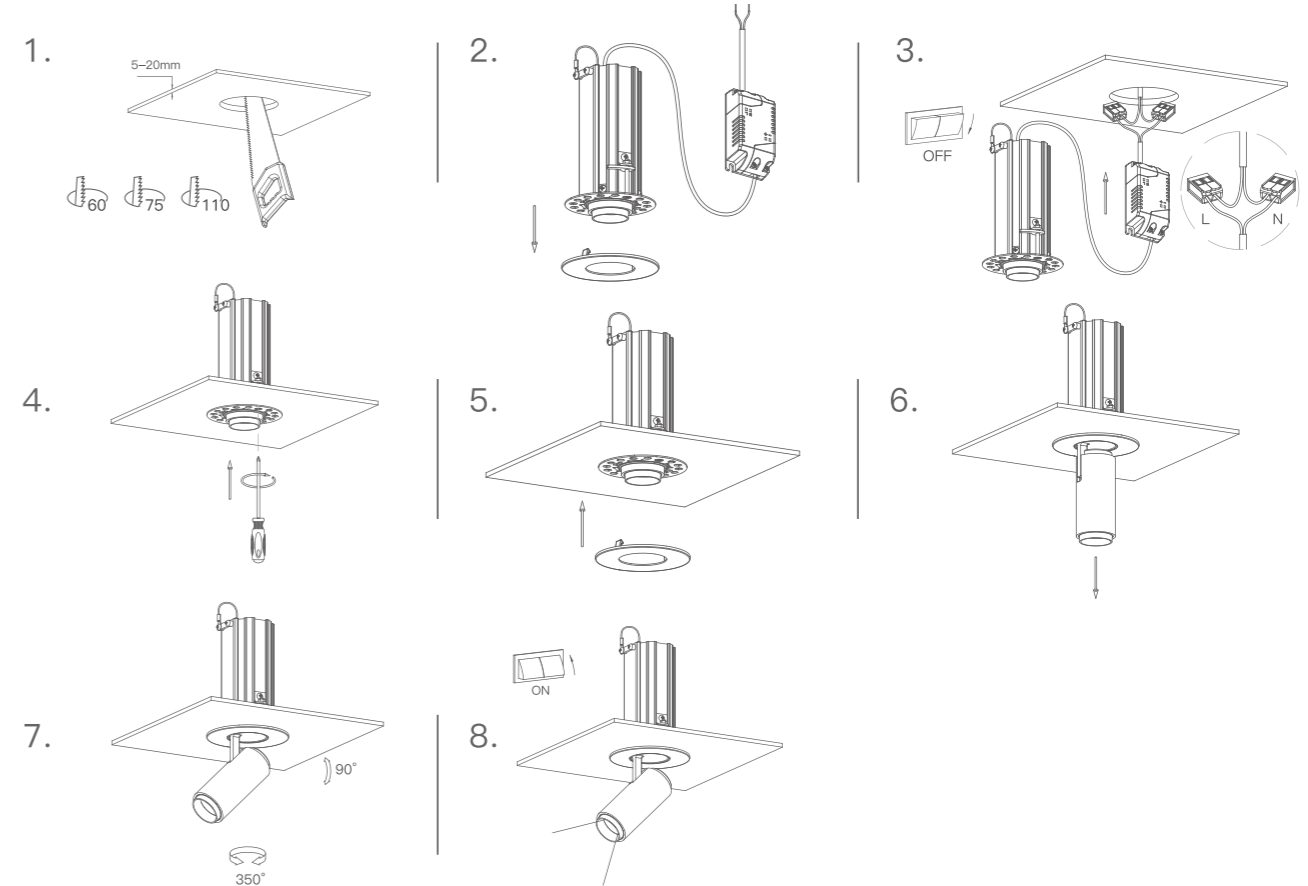

Install

SDL0030-01A-007

Type	Installation Mode	Size	Finish	IP	Wattage	Luminous flux	Beam Angle	CCT	CRI
Retractable spotlight	Recessed	Φ75*122 Lamp bodyΦ35	Matte white	IP20	7W	610Lm	15°/24°/36°	2700K 4000K 5000K	Ra>90
Other Finish	Matte Black								Cut out(mm) 60

SDL0030-01B-010

Type	Installation Mode	Size	Finish	IP	Wattage	Luminous flux	Beam Angle	CCT	CRI
Retractable spotlight	Recessed	Φ95*122 Lamp bodyΦ50	Matte white	IP20	10W	1430Lm	15°/24°/36°	2700K 4000K 5000K	Ra>90
Other Finish	Matte Black								Cut out(mm) 75

SDL0031-01A-020

Type	Installation Mode	Size	Finish	IP	Wattage	Luminous flux	Beam Angle	CCT	CRI
Retractable spotlight	Recessed	Φ140*152 Lamp bodyΦ80	Matte white	IP20	20W	2590Lm	15°/24°/38°	2700K 4000K 5000K	Ra>90
Other Finish	Matte Black								Cut out(mm) 110