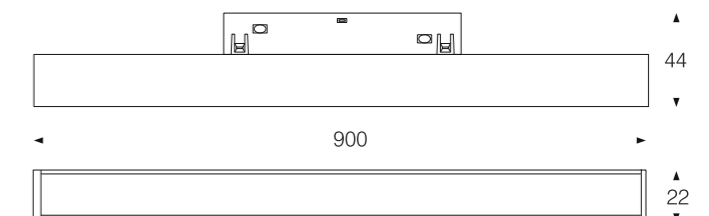

MAGNETIC SLIM

Body color

● Matt Black

○ Matt White

Model:	AMLL12006	AMLL30010	AMLL60020	AMLL90030
Power:	6W	10W	20W	30W
Luminous:	360lm	600lm	1200lm	1800lm
Beam angle:	120°			

Dimensions:

General specifications