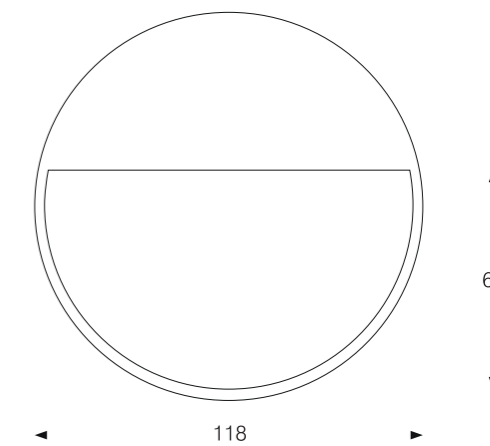

General specifications

LED:	Osram/ Cree
CRI(Ra):	>90
CCT:	2700K/ 3000K/ 4000K
IP rating:	65
Lifetime:	>50.000h
Control:	On/ Off
Voltage:	AC220V/ DC24V