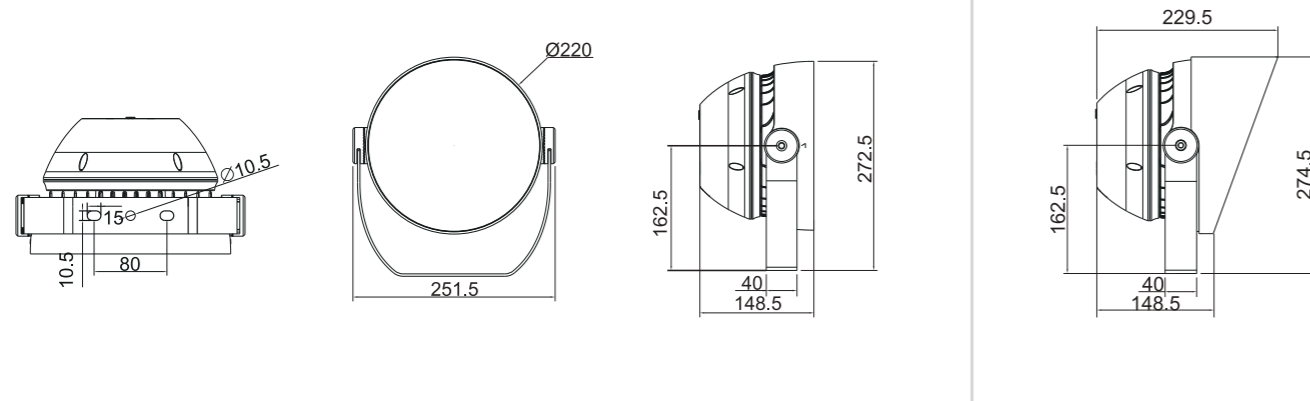

General specifications

LED:	Osram/ Cree
CRI(Ra):	>80
Material:	Aluminum
CCT:	2700K/ 3000K/ 4000K/ 6500K/ RGB/ RGBW
IP rating:	66
Lifetime:	>50.000h
Control:	On/ Off, Phase dimming, 0-10V, Dali, DMX512...
Voltage:	AC100-240V
Operating temperature:	-40°C~ +50°C