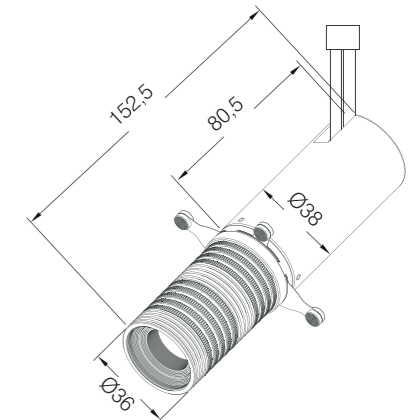

Body color

● Matt Black

○ Matt White

Reflector color

○ Matt White

● Matt Black

Model:	D7008B-3635	D7008B-3645
Power:	8W	8W
Luminous:	250-300lm	250-300lm
Beam angle:	Zoomable 25°-45°	Zoomable 20°-35°
Dimensions:		