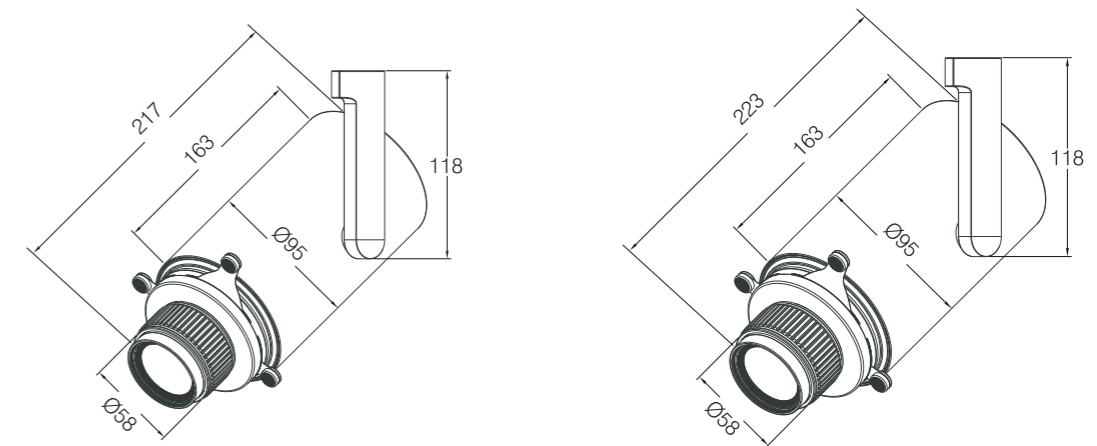

ART TRACK LIGHT

Body color

Matt Black

Matt White

Reflector color

Matt White

Matt Black

Model:	T9540C-5855	T9540C-5840
Power:	36W	36W
Luminous:	1600-1800lm	1600-1800lm
Beam angle:	55°	40°
Dimensions:		