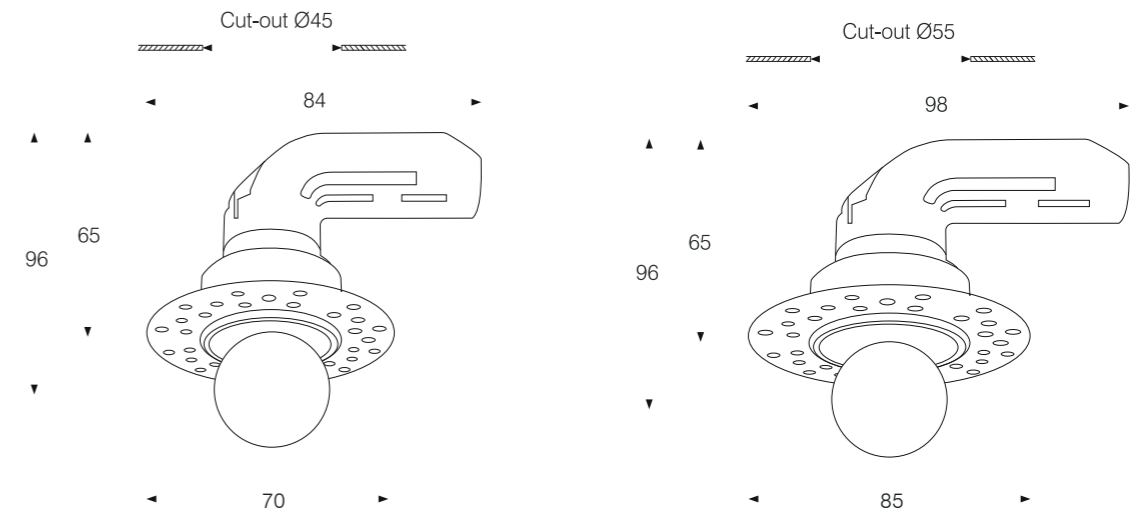

General specifications

LED:	Bridgelux/ Cree/ Osram/ Luminus/ Citizen / Honortek
CRI(Ra):	90
SDCM:	<3
CCT:	2700K/ 3000K/ 4000K/ 5500K/ 6500K
UGR:	<13
IP rating:	20
Lifetime:	>50.000h
Control:	On/ Off, Triac dimming, 0-10V, Dali, Bluetooth