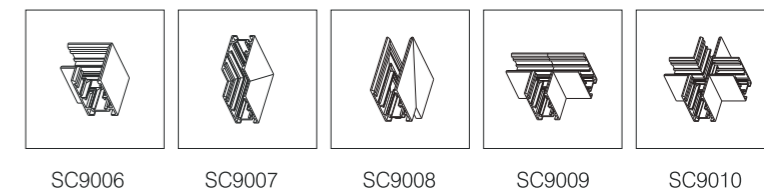

Model: SA1000/ SA1500/ SA2000/ SA3000
 Dimensions: 1m/ 1,5m/ 2m/ 3m
 Colour: Black, White
 Output current: DC48V

Surface Mount track

Accessories

Model: SC1000/ SC1500/ SC2000/ SC3000
 Dimensions: 1m/ 1,5m/ 2m/ 3m
 Colour: Black, White
 Output current: DC48V