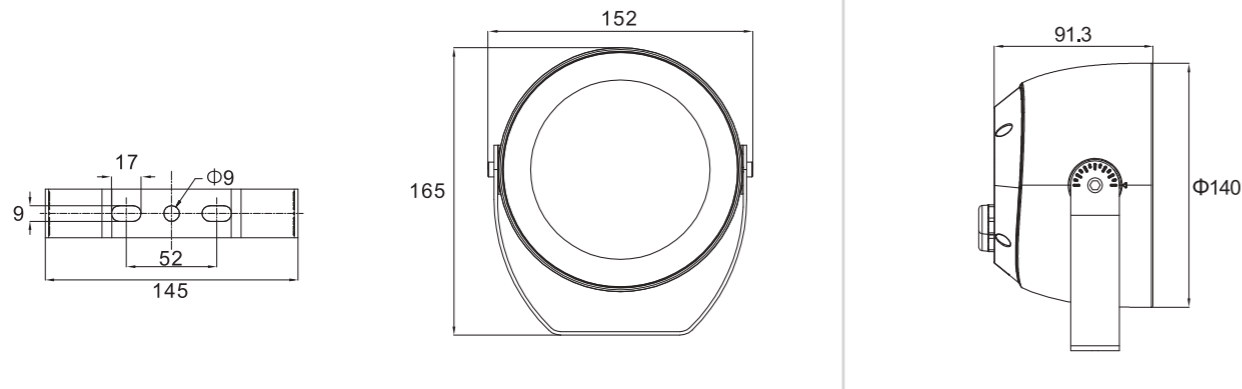

General specifications

LED:	Osram/ Cree
CRI(Ra):	>80
Material:	Aluminum
CCT:	2700K/ 3000K/ 4000K/ 6500K/ RGB/ RGBW
IP rating:	66
Lifetime:	>50.000h
Control:	On/ Off, Phase dimming, 0-10V, Dali, DMX512...
Voltage:	AC85V-265V/ DC24V
Operating temperature:	-20°C~+50°C
Accessory	Honeycomb