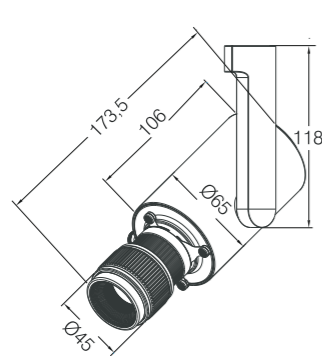

ART TRACK LIGHT

Body color

Matt Black

Matt White

Reflector color

Matt White

Matt Black

Model:	T6510A-4536	T6510B-4525
Power:	10W	10W
Luminous:	300-350lm	300-350lm
Beam angle:	Zoom 25°-36°	Zoom 15°-25°
Dimensions:		