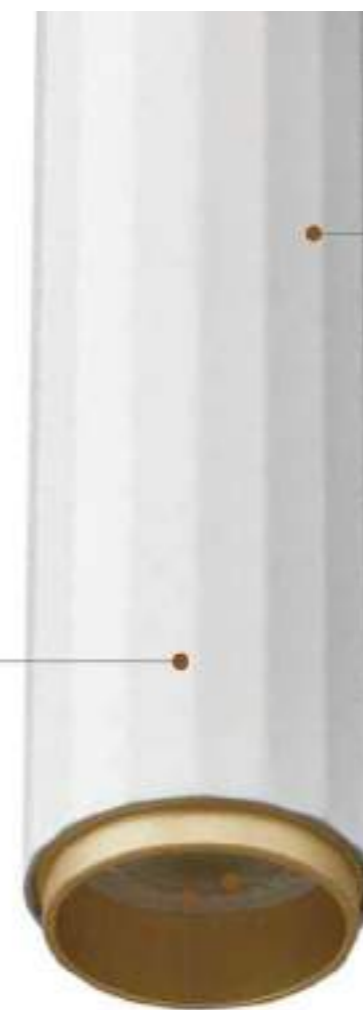

The outer surface is designed with
edges, and the outline is clear.
Multiple edges make the product
more agile and full of line.

Different from traditional spotlights,
the light is soft and natural like water
seeping out.