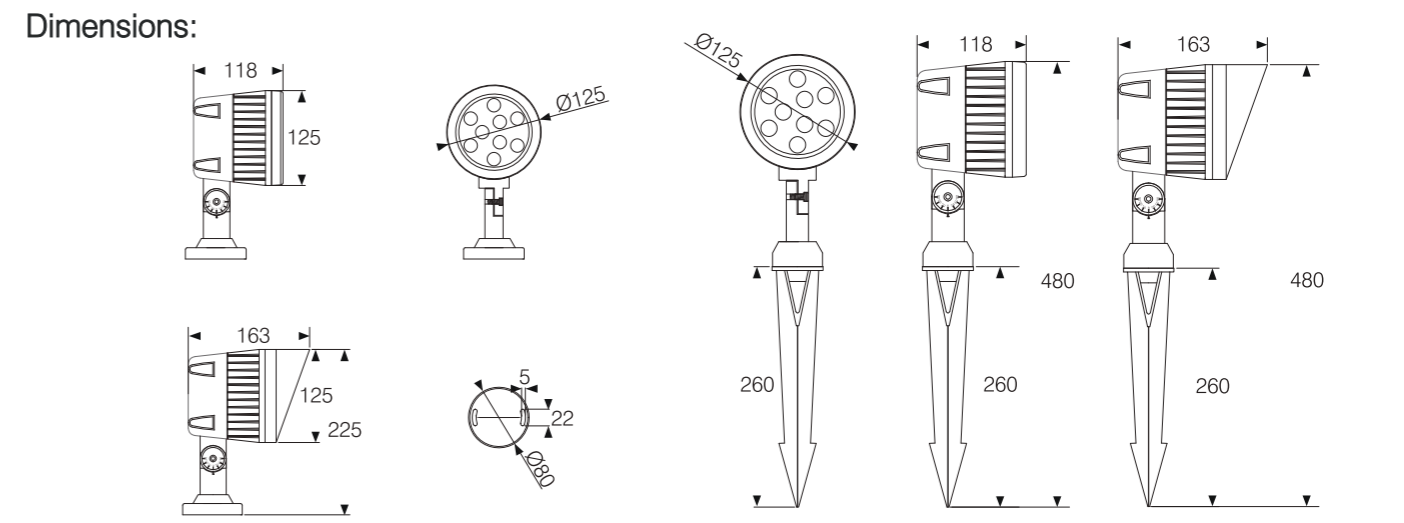

Model:	FL12520-9LD
Power:	20W
Beam angle:	8°/ 15°/ 25°/ 40°/ 60°/ 15°x45°/ 10°x60°