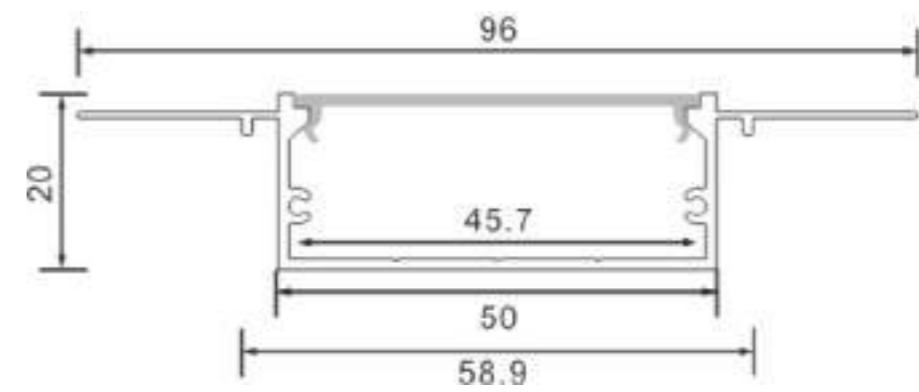

- Milky white
- Black
- Acrylic matte

Model: AT8020

Dimensions:

Model: AT9620

Dimensions:

Surface color

- Matt Black
- Matt White

PC cover