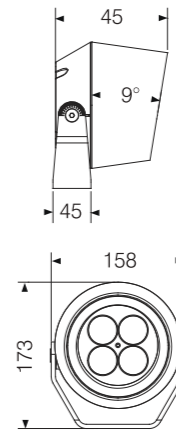

Model:	FL15010-1SL	FL15020-4SL
Power:	10W	20W
Beam angle:	1,5°/ 2°/ 6°/ 12°/ 20°/ 30°/ 40°/ 60°	
Dimensions: