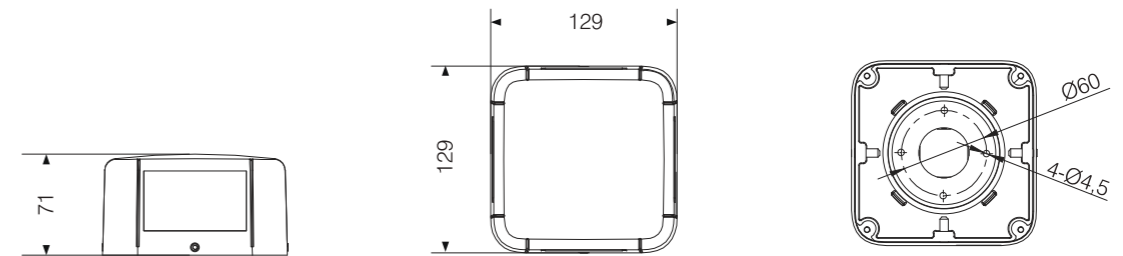

General specifications

LED:	Osram/ Cree
CRI(Ra):	>80
Material:	Extruded aluminum housing with high corrosion resistance Tempered glass cover and custom
CCT:	2700K/ 3000K/ 4000K/ 6500K/ RGB/ RGBW
IP rating:	66
Lifetime:	>50.000h
Control:	On/ Off, Phase dimming, 0-10V, Dali, DMX512...
Voltage:	AC100-240V/ DC24V
Operating temperature:	-20°C~ +50°C