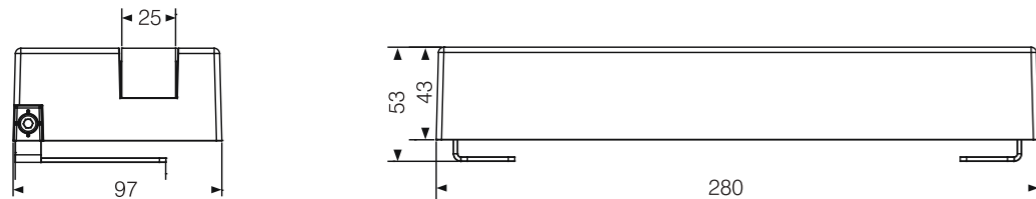

General specifications

LED:	Osram/ Cree
CRI(Ra):	>80
Material:	Extruded aluminum housing with high corrosion resistance Tempered glass cover and custom
CCT:	2700K/ 3000K/ 4000K/ 6500K/ RGBW
IP rating:	66
Lifetime:	>50.000h
Control:	On/ Off, Phase dimming, 0-10V, Dali...
Voltage:	AC100-240V/ DC24V
Operating temperature:	-20°C~ +50°C