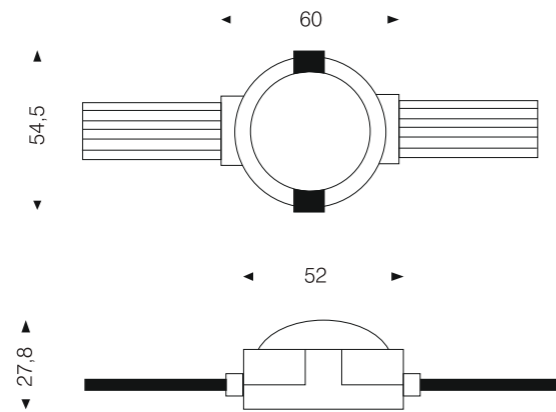

General specifications

LED:	Osram/ Cree
CRI(Ra):	>80
Material:	Extruded - aluminum housing with high corrosion resistance Imported PC lampshade and custom
CCT:	2700K/ 3000K/ 4000K/ 6500K/ RGB/ RGBW
IP rating:	66
Lifetime:	>50.000h
Control:	On/ Off, Phase dimming, 0-10V, Dali, DMX512...
Voltage:	DC12V/ DC24V
Operating temperature:	-20°C~ +50°C