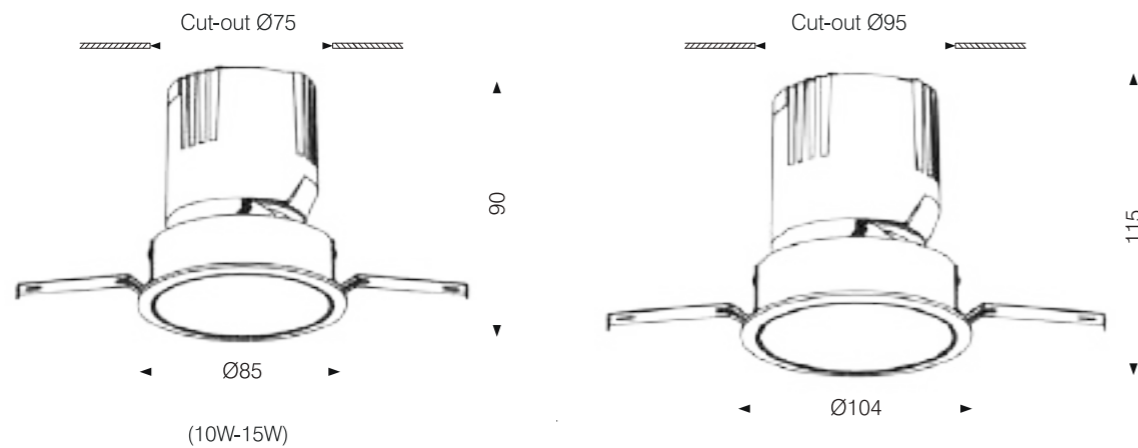

Dimensions:

General specifications

LED:	Bridgelux/ Cree/ Osram/ Luminus/ Citizen / Honortek
CRI(Ra):	>92/ 95
SDCM:	<3
CCT:	2700K/ 3000K/ 4000K/ 5500K/ 6500K/ Tunable White/ RGB
UGR:	<13
IP rating:	20
Lifetime:	>50.000h
Control:	On/ Off, Triac dimming, 0-10V, Dali, Zigbee, Bluetooth

1. Body color
2. Metal Grey
3. Reflector color
4. Matt White
   - Matt Black/ Shiny Black
   - Gloss Silver