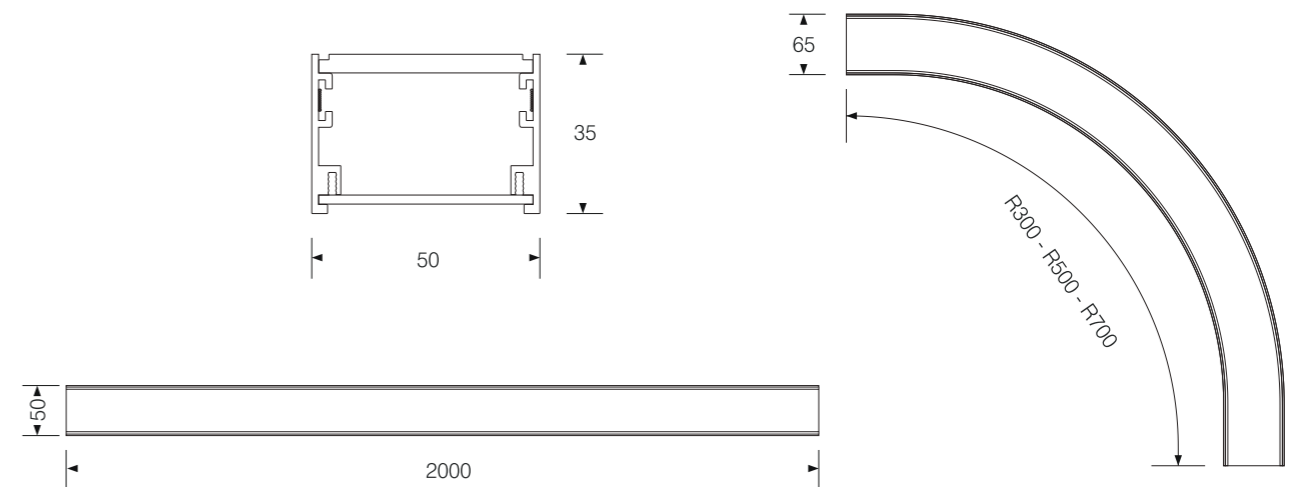

1. PC cover   Surface color
2. ☐ Milky white   ☐ Matt Black
   - ☐ Black   ☐ Matt White
   - ☐ Acrylic matte

Model: AB5035U - L2000   AB5035U - R300   AB5035U - R500   AB5035U - R700

Dimensions: