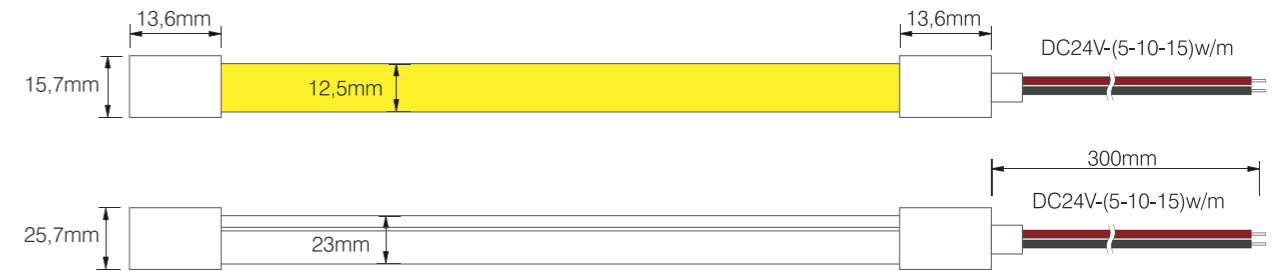

Dimensions: