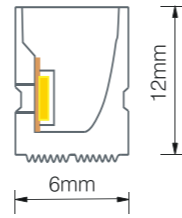

Model:	NS1010-05	NS1010-10	NS0612-05	NS0612-10
Power:	5W	10W	5W	10W