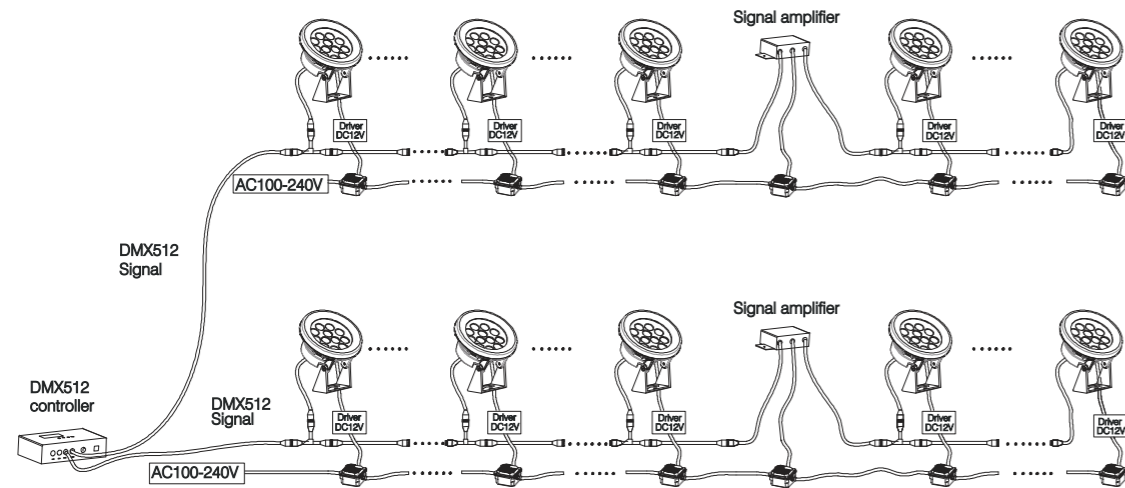

UNDERWATER LIGHT

Model:	UW115-12LT
Power:	12W
Beam angle:	10°/ 25°/ 40°/ 60°/ 90°/ 100°
Dimensions:	

General specifications

LED:	Osram/ Cree
CRI(Ra):	>80
Material:	Stainless steel 316
CCT:	3000K/ 4000K/ 6000K/ RGB/ RGBW
IP rating:	68
Lifetime:	>50.000h
Control:	On/ Off, Phase dimming, 0-10V, Dali, DMX512...
Voltage:	DC12V/ DC24V
Operating temperature:	-20°C~ +50°C