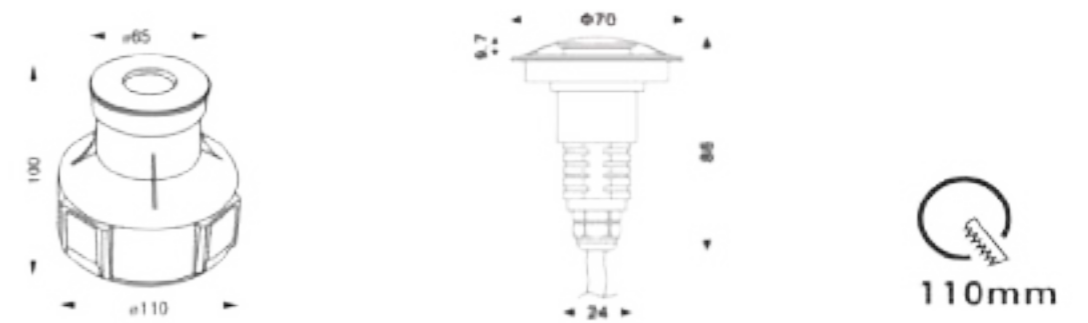

General specifications

LED:	Osram/ Cree
CRI(Ra):	>80
Material:	Stainless steel 316
CCT:	2200K/ 2700K/ 3000K/ 4000K/ 6500K/ RGB/ RGBW
IP rating:	68
Lifetime:	>50.000h
Control:	On/ Off, Phase dimming, 0-10V, Dali, DMX512...
Voltage:	AC85V-265V/ DC24V
Operating temperature:	-20°C~ +40°C