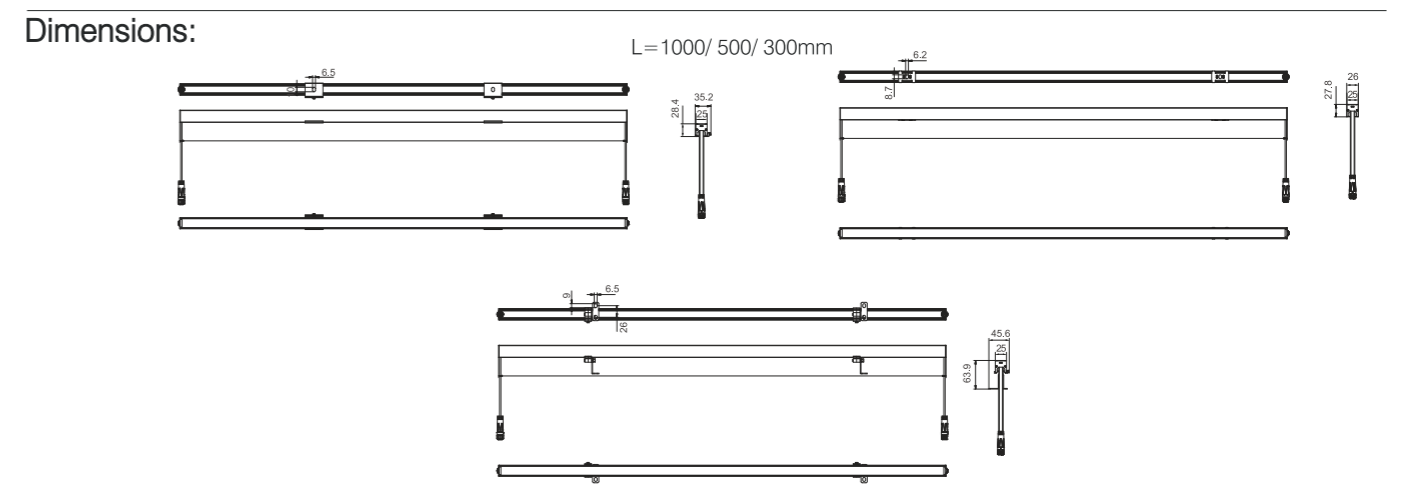

Model:	LN25-12RL	LN25-15RL
Power:	12W	15W
Beam angle:	120°