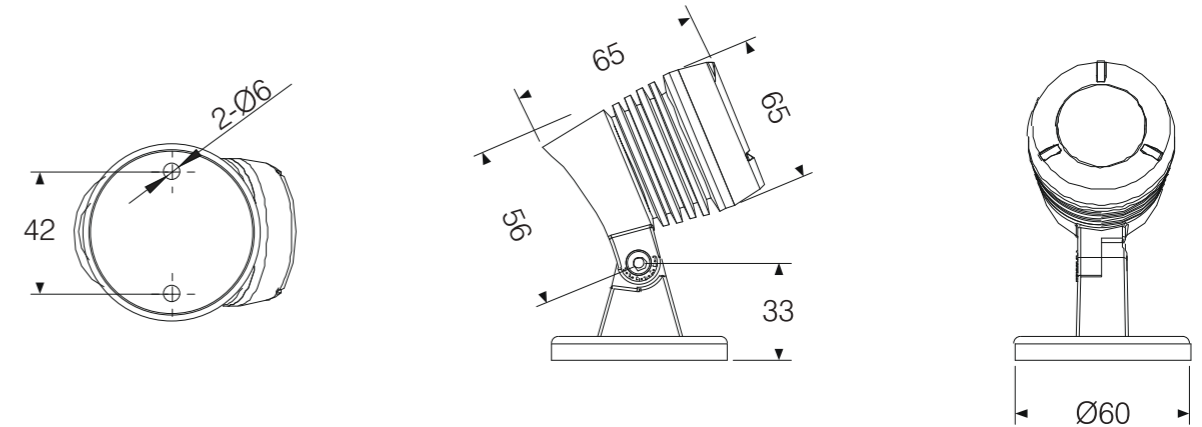

General specifications

LED:	Osram/ Cree
CRI(Ra):	>80
Material:	Aluminum
CCT:	2700K/ 3000K/ 4000K/ 6500K/ RGB, RGBW
IP rating:	66
Lifetime:	>50.000h
Control:	On/ Off, Phase dimming, 0-10V, Dali, DMX512...
Voltage:	AC85V-265V/ DC24V
Operating temperature:	-20°C~ +50°C