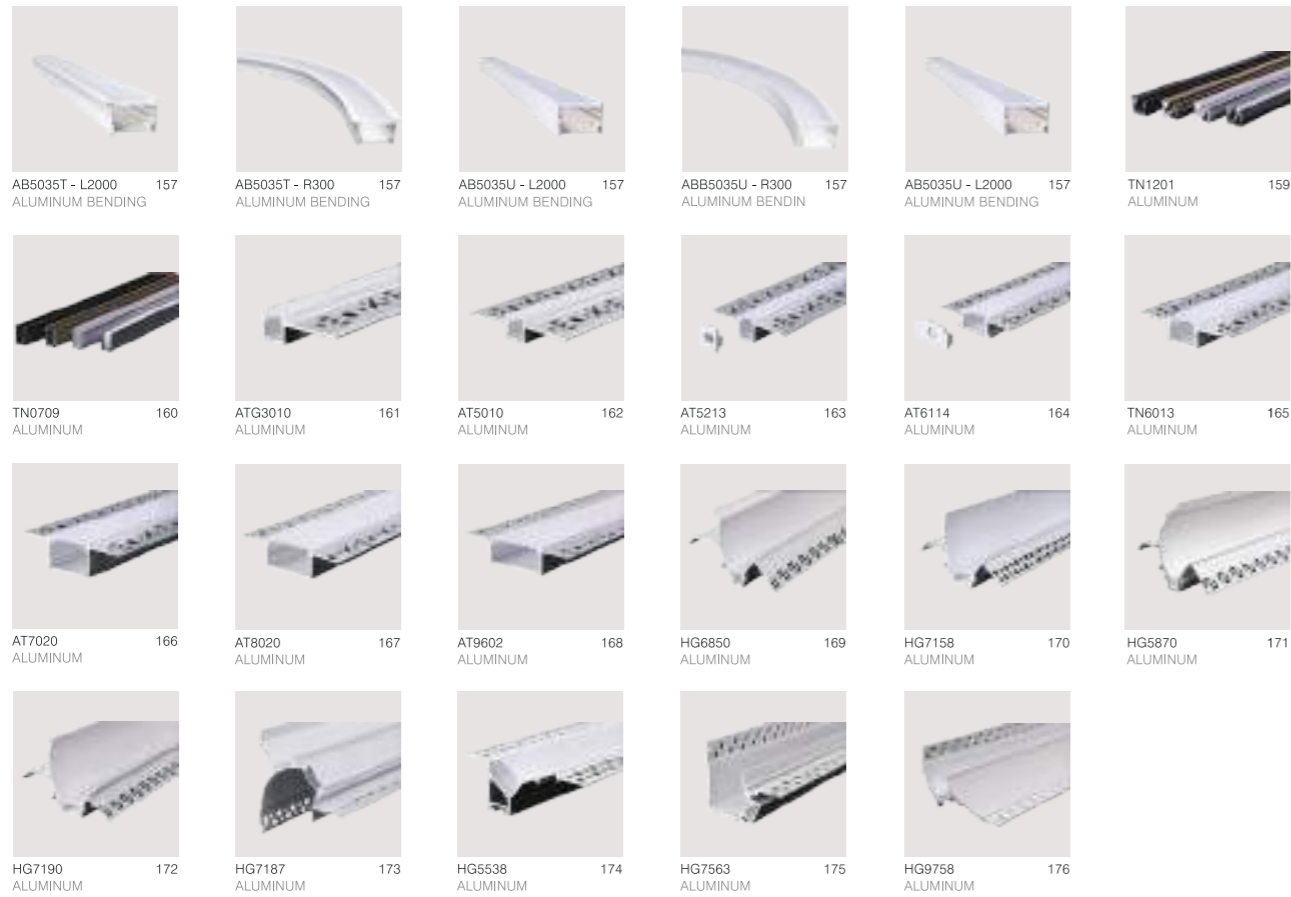

INDOOR

Recessed Ceiling

Recessed Ceiling

Surface

Step Light

Aluminum LED Profile

Art Track Light

Display Light

Display Light

Magnetic Track

Magnetic Track Light

Track Light

T5 LED Tube

LED Wall Washer + Neon Strip

LED Strip

Decorate