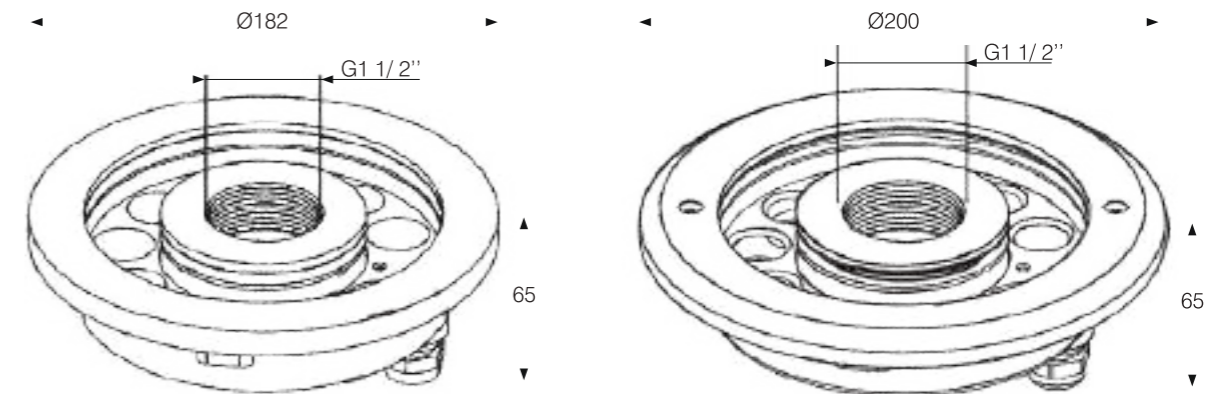

General specifications

LED:	Osram/ Cree
CRI(Ra):	>80
Material:	Stainless steel 316
CCT:	3000K/ 4000K/ 6000K/ RGB/ RGBW
IP rating:	68
Lifetime:	>50.000h
Control:	On/ Off, Phase dimming, 0-10V, Dali, DMX512...
Voltage:	DC12V/ DC24V
Operating temperature:	-20°C~ +50°C