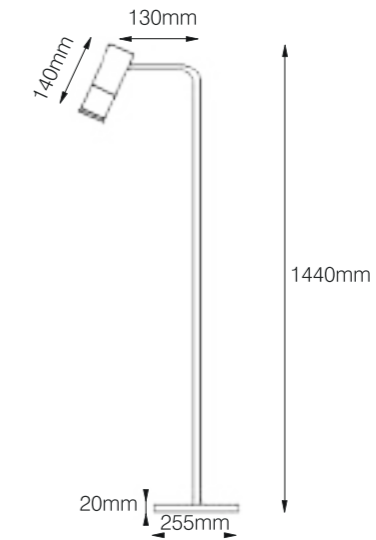

ZOOMABLE FLOOR MOUNTED

Model:	FMWY0049
Power:	10W
Luminious:	660lm
Beam angle:	10°-60°
Dimensions: