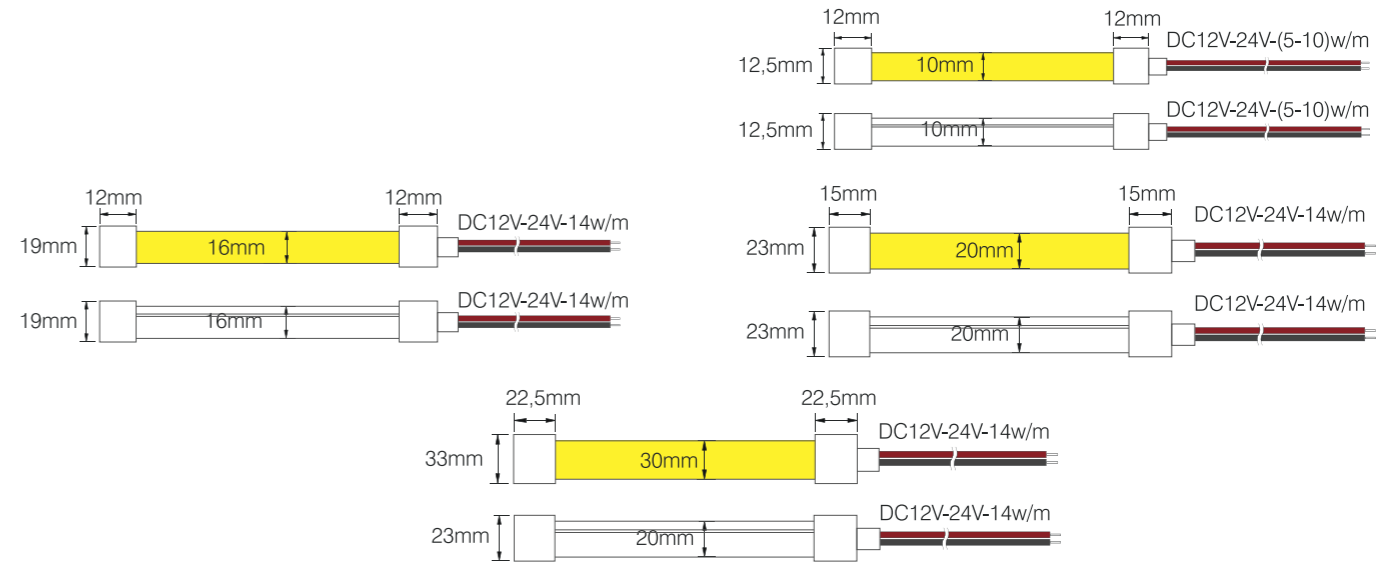

Dimensions: