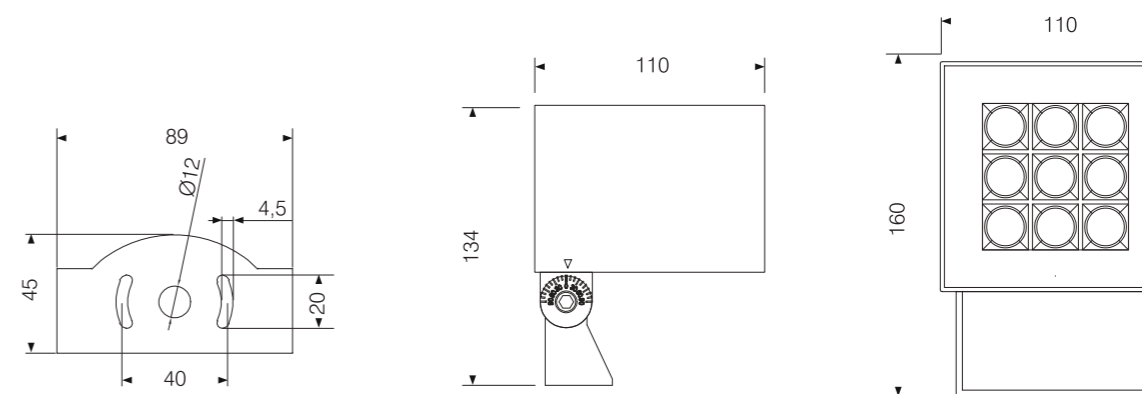

General specifications

LED:	Osram/ Cree
CRI(Ra):	>85
Material:	Die - casting aluminum housing with high corrosion resistance Tempered glass cover and custom
CCT:	2700K/ 3000K/ 4000K/ 6500K/ RGB/ RGBW
IP rating:	65
Lifetime:	>50.000h
Control:	On/ Off, Phase dimming, 0-10V, Dali, DMX512...
Voltage:	AC85V-265V/ DC24V
Operating temperature:	-20°C~ +50°C
Accessory	Hood, Spike, Honeycomb