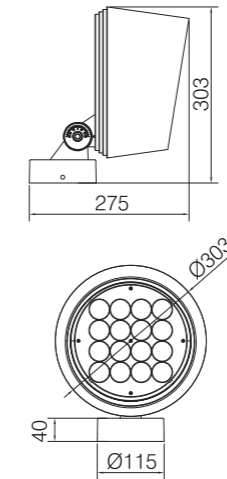

Model:	FL30340-16SL	FL30360-16SL	FL30375-16SL	FL303100-16SL
Power:	40W	60W	75W	100W
Beam angle:	1,5°	2,6°/ 6°/ 12°/ 20°/ 30°/ 40°/ 60°		
Dimensions: