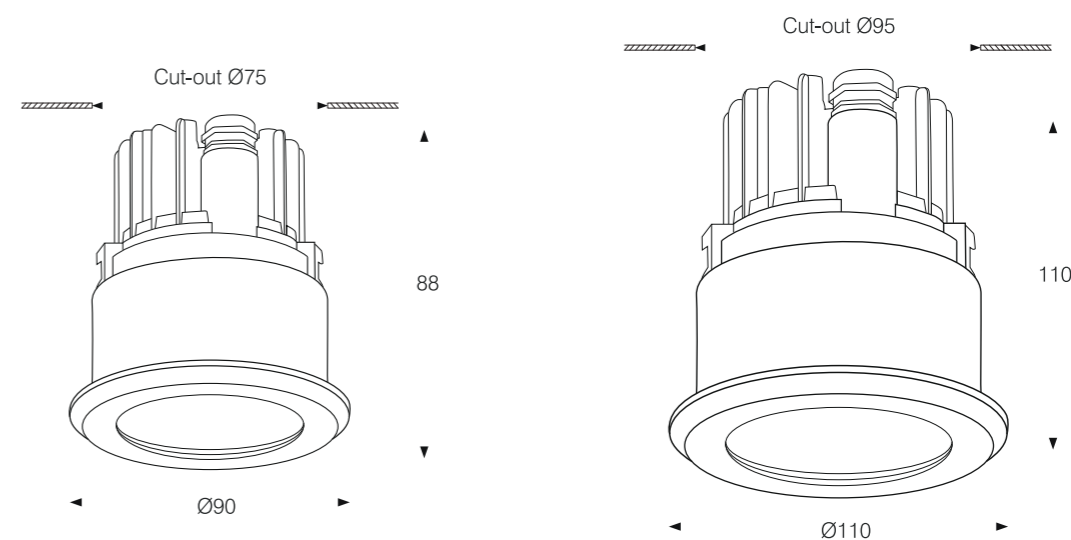

Body color

Matt White

Reflector color

Matt White

RECESSED CEILING

Model:	M7510-IP65	M9520-IP65
Power:	10W	20W
Luminous:	750lm	1500lm
Beam angle:	24°/ 36°	24°/ 36°
Dimensions:		

General specifications

LED:	Bridgelux/ Cree/ Osram/ Luminus/ Citizen / Honortek
CRI(Ra):	>92/ 95
SDCM:	<3
CCT:	2700K/ 3000K/ 4000K/ 5500K/ 6500K
UGR:	<16
IP rating:	65
Lifetime:	>50.000h
Control:	On/ Off, Triac dimming, 0-10V, Dali, Zigbee, Bluetooth