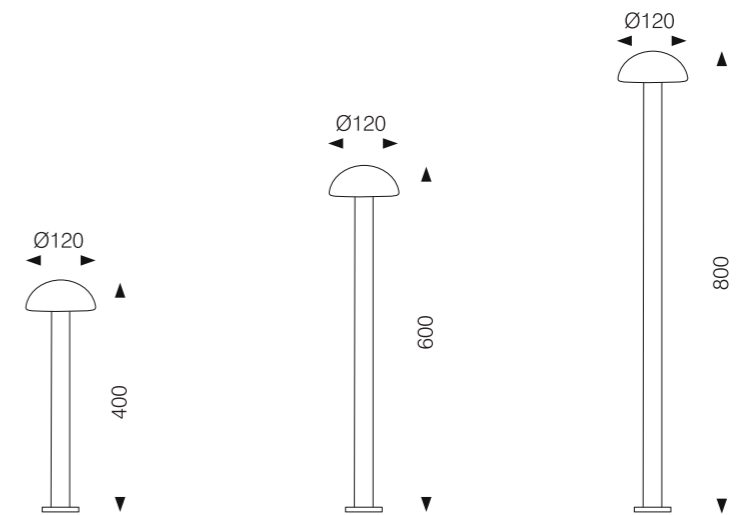

NEW COURTYARD LAMP

Four designs:

MUSHROOM

Model:	M12013-A	M12013-B
Power:	13W	13W
Dimensions:		

General specifications

LED:	Osram/ Cree
CRI(Ra):	>80
Material:	Extruded - aluminum housing with high corrosion resistance Tempered glass cover and custom
CCT:	2700K/ 3000K/ 4000K/ 6500K
IP rating:	65
Lifetime:	>50.000h
Control:	On/ Off, Phase dimming, 0-10V, Dali...
Voltage:	AC85V-265V/ DC24V
Operating temperature:	-20°C~ +50°C