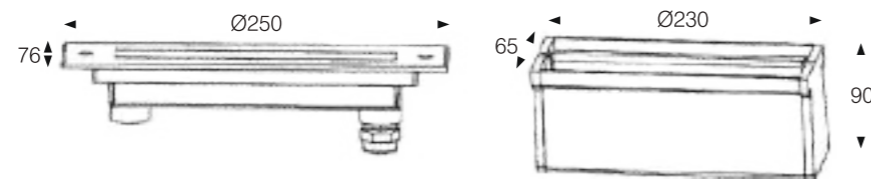

UNDERWATER LIGHT

Model:	UW250-12LT
Power:	12W
Beam angle:	25°/ 45°/ 60°/ 45x35°
Dimensions:	

General specifications

LED:	Osram/ Cree
CRI(Ra):	>80
Material:	Stainless steel 316
CCT:	3000K/ 4000K/ 6000K
IP rating:	68
Lifetime:	>50.000h
Control:	On/ Off, Phase dimming, 0-10V, Dali...
Voltage:	DC12V/ DC24V
Operating temperature:	-20°C~ +50°C