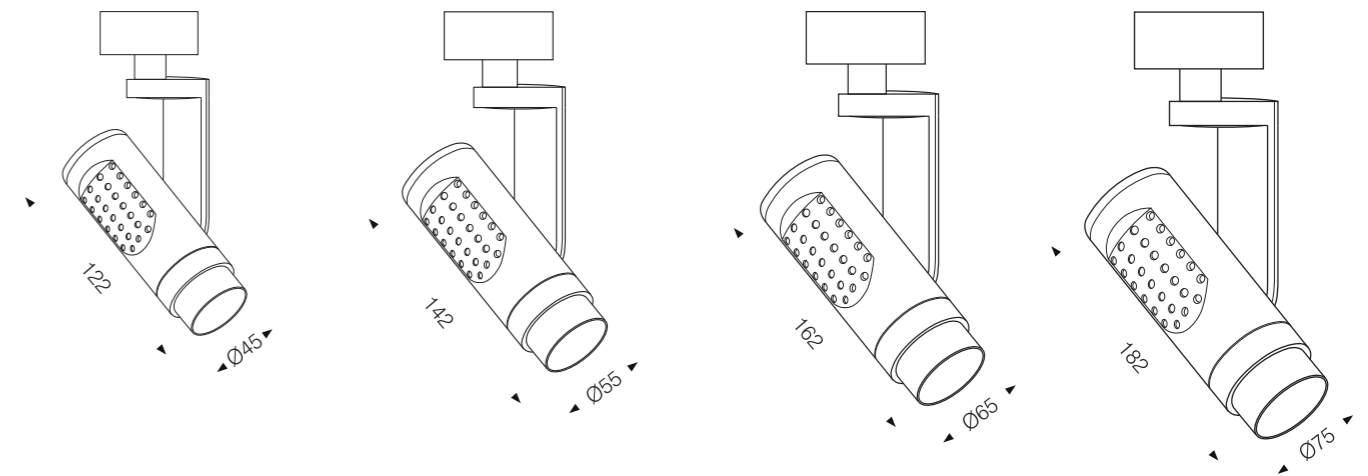

ZOOMABLE SURFACE

Model:	C4508ZS	C5515ZS	C6525ZS	C7535ZS
Power:	8W	15W	25W	35W
Luminous:	560lm	1050lm	1750lm	2450lm
Beam angle:	Zoomable 15°- 50°			

Dimensions: