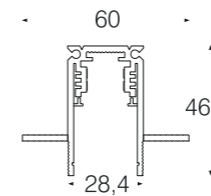

Recessed track with trim

Accessories