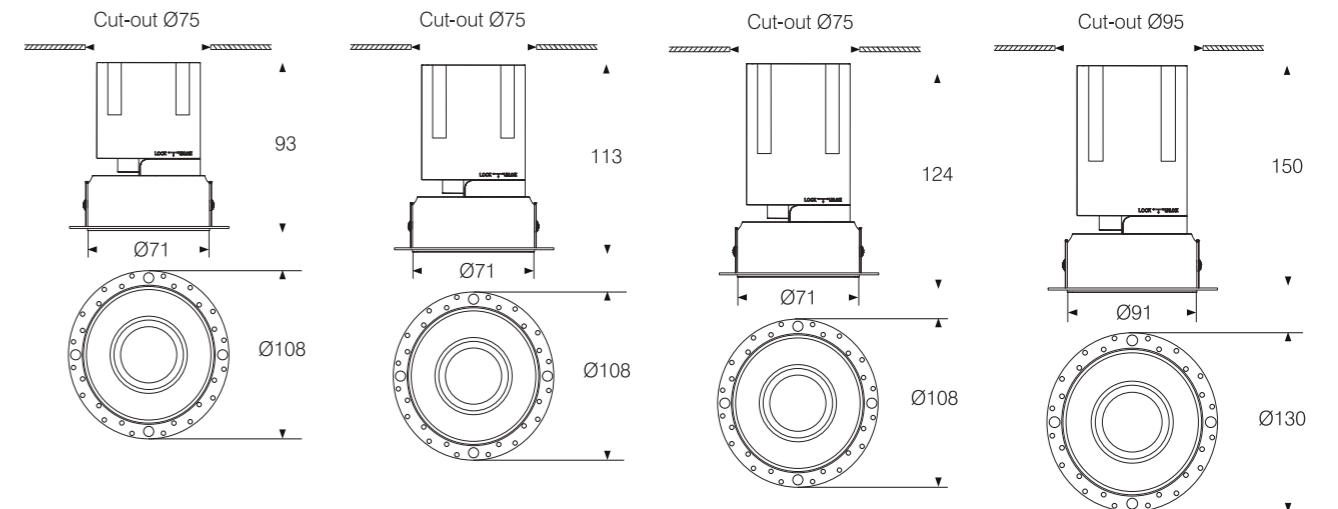

● Matt Black/ Shiny Black

● Gloss Silver

TRIMLESS CEILING

Model:	E7507TC	E7512TC	E7518TC	E9525TC
Power:	7W	12W	18W	25W
Luminous:	525lm	900lm	1350lm	1875lm
Beam angle:	15°/ 24°/ 36°/ 55°			

Dimensions:

General specifications