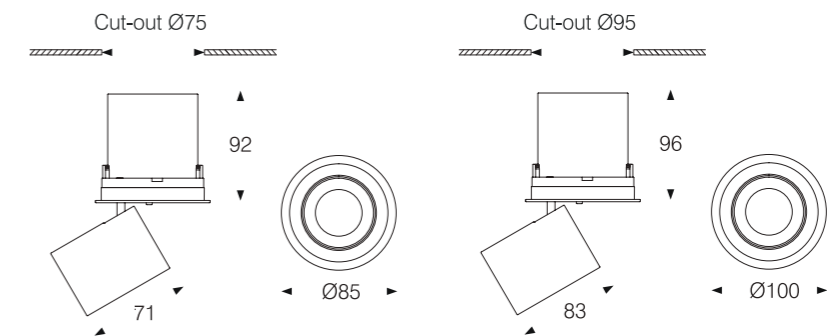

RECESSED CEILING

Model:	H7507C	H9015C
Power:	7W	15W
Luminous:	525lm	1125lm
Beam angle:	15°/24°	24°
Dimensions: