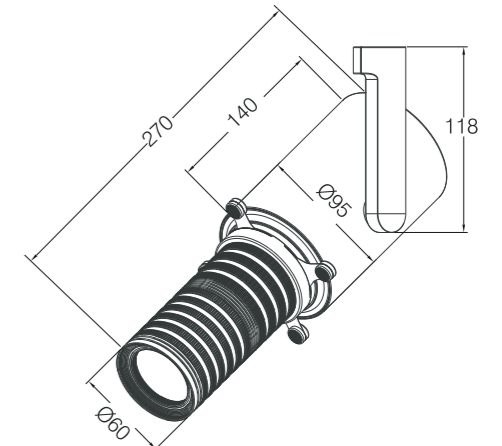

ART TRACK LIGHT

Body color

Matt Black

Matt White

Reflector color

Matt White

Matt Black

Model:	T9540B-6025	T9540B-6036
Power:	37W	37W
Luminous:	1050-1200lm	1050-1200lm
Beam angle:	Zoomable 15°-25°	Zoomable 20°-36°
Dimensions:		