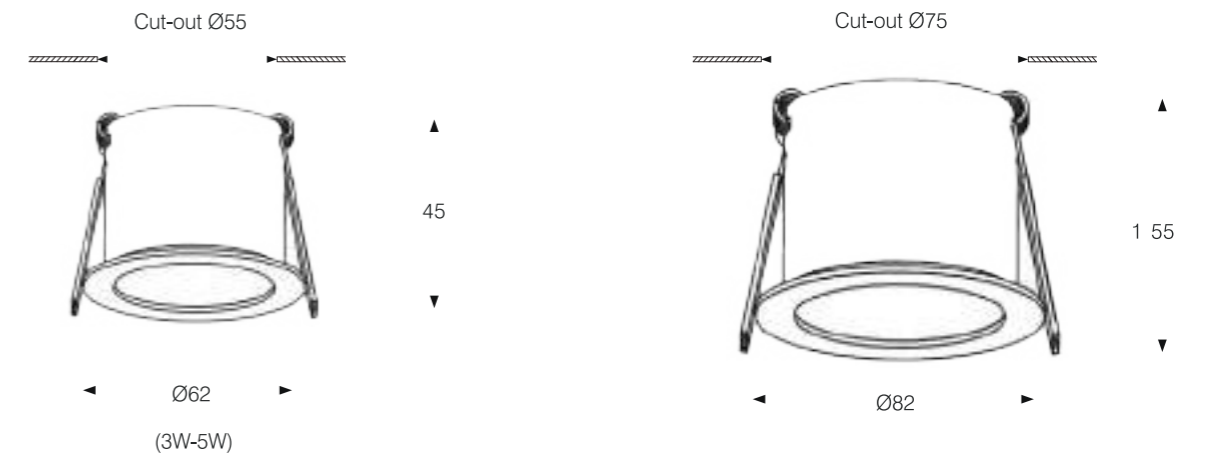

RECESSED CEILING

Model:	F5503EL	F5505EL	F7507EL
Power:	3W	5W	7W
Luminous:	225lm	375lm	750lm
Beam angle:	5°		
Dimensions: