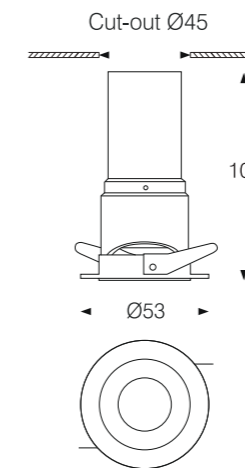

- Matt White
- Matt Black/ Pearl Black

RECESSED CEILING

Model:	Z4506A	Z4509A
Power:	6W	9W
Luminous:	330lm	500lm
Beam angle:	15°/ 24°	50°
Dimensions:		

TRIMLESS CEILING

Model:	Z4506T	Z4509T
Power:	6W	9W
Luminous:	330lm	500lm
Beam angle:	15°/ 24°	50°
Dimensions:		