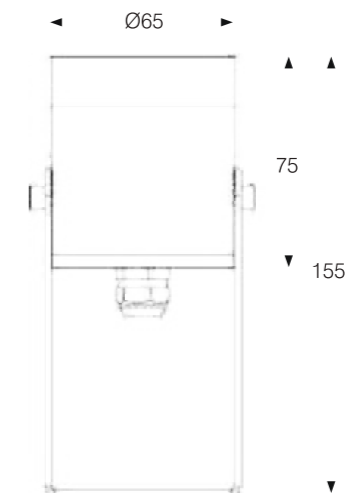

Model:	UW65-06LT
Power:	6W
Beam angle:	5°/10°/ 11°/ 13°/ 15°/ 16°/ 25°/ 36°/ 40°/ 57°/ 60°
Dimensions: