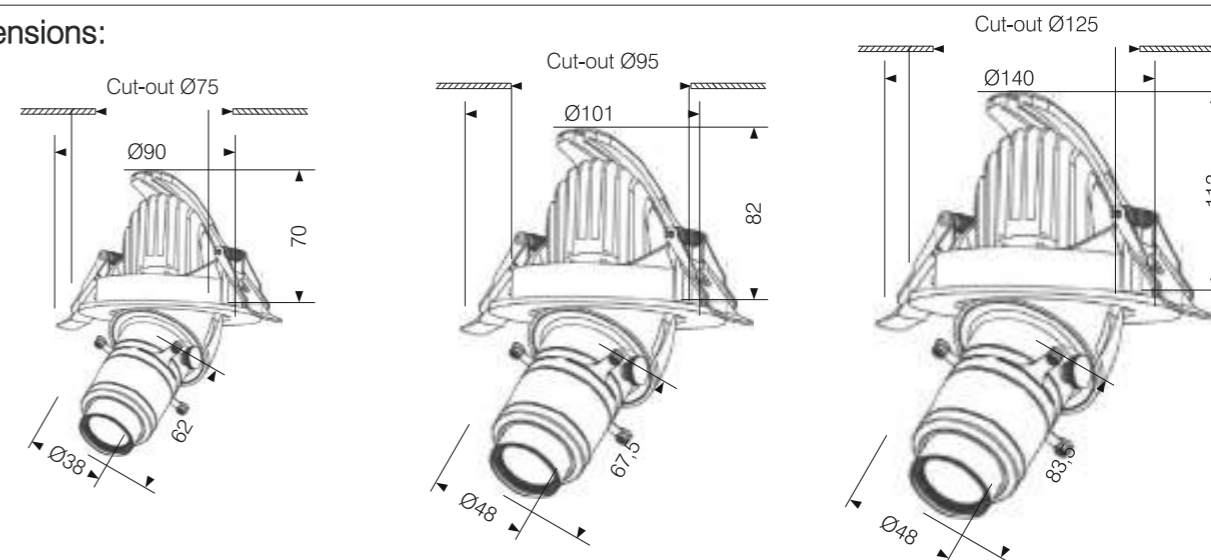

Model:	D1075K-3855	D2095K-4855	D30125K-5855
Power:	10W	20W	28W
Luminous:	350lm	850lm	1200lm
Beam angle:	55°		

Dimensions: