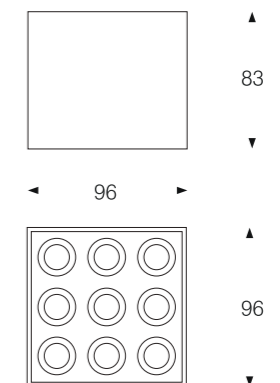

Body color

Matt Black

Matt White

Reflector color

Matt White/ Shiny White

Matt Black/ Shiny Black

SURFACE

Model:	A6610S	A9618S
Power:	10W	18W
Luminous:	700lm	1350lm
Beam angle:	24°/ 36°	
Dimensions:		