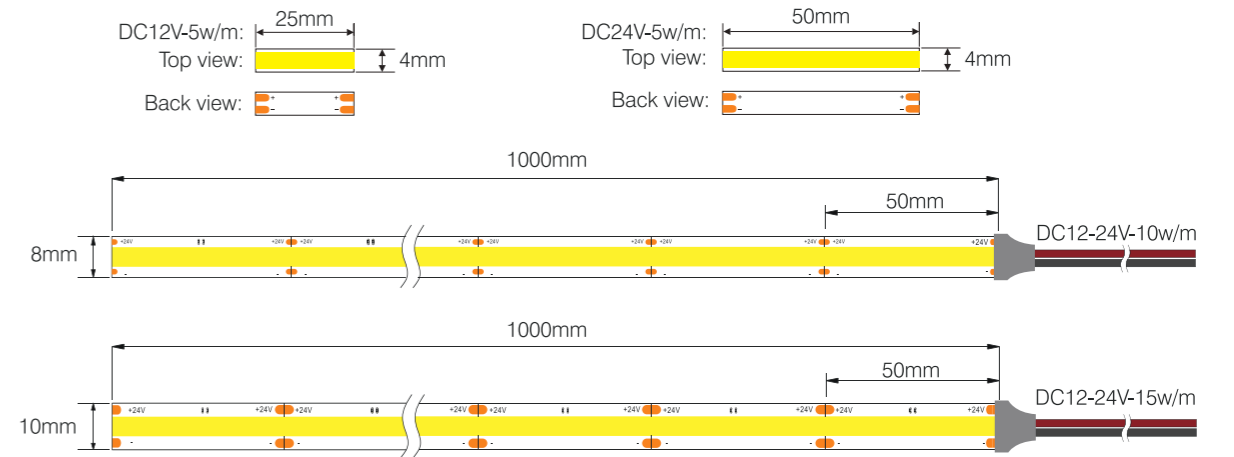

Dimensions:

General specifications

LED:	COB
CRI(Ra):	>90
CCT:	2700K/ 3000K/ 4000K/ 6500K/ RGB/ RGBW
IP rating:	20
Lifetime:	>50.000h
Control:	On/ Off, Dali, 0-10V, Triac dimming
Voltage:	DC12V/ DC2V