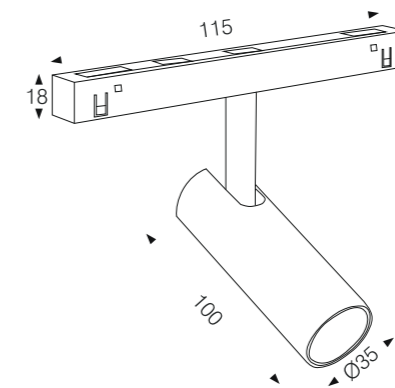

General specifications

LED: Bridgelux/ Cree/ Osram/ Luminus/ Citizen / Honortek

CRI(Ra): >92/ 95

SDCM: <3

CCT: 2700K/ 3000K/ 4000K/ 5500K/ 6500K/ Tunable White

UGR: <16

IP rating: 20

Lifetime: >50.000h

Control: On/ Off, Triac dimming, 0-10V, Dali, Zigbee, Bluetooth

Voltage: DC48V