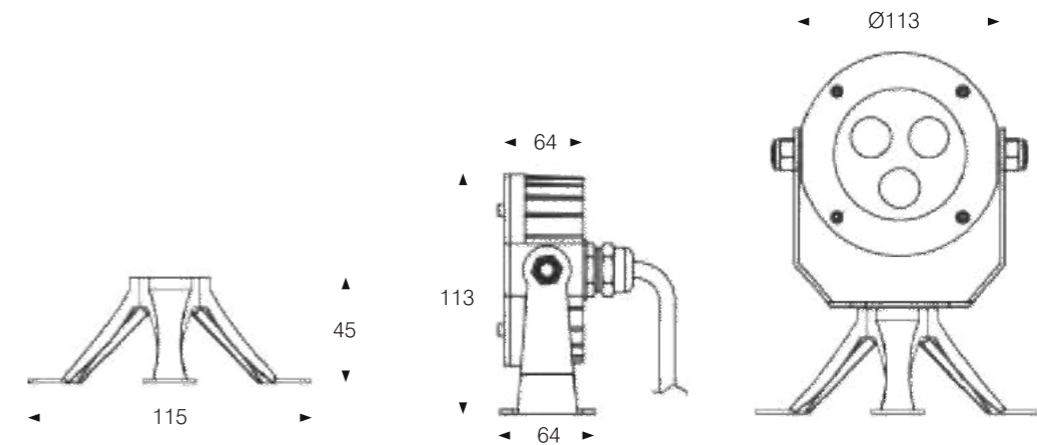

General specifications

LED:	Osram/ Cree
CRI(Ra):	>80
Material:	Stainless steel 316
CCT:	3000K/ 4000K/ 6000K/ RGB/ RGBW
IP rating:	68
Lifetime:	>50.000h
Control:	On/ Off, Phase dimming, 0-10V, Dali, DMX512...
Voltage:	DC12V/ DC24V
Operating temperature:	-20°C~ +50°C