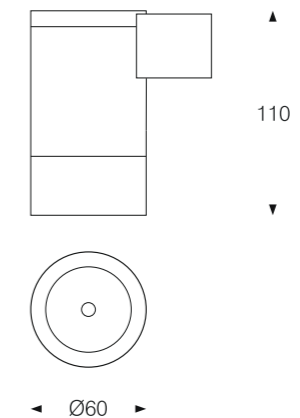

Model:	AW6509A
Power:	9W
Beam angle:	8°/ 12°/ 24°/ 30°/ 45°
Dimensions: