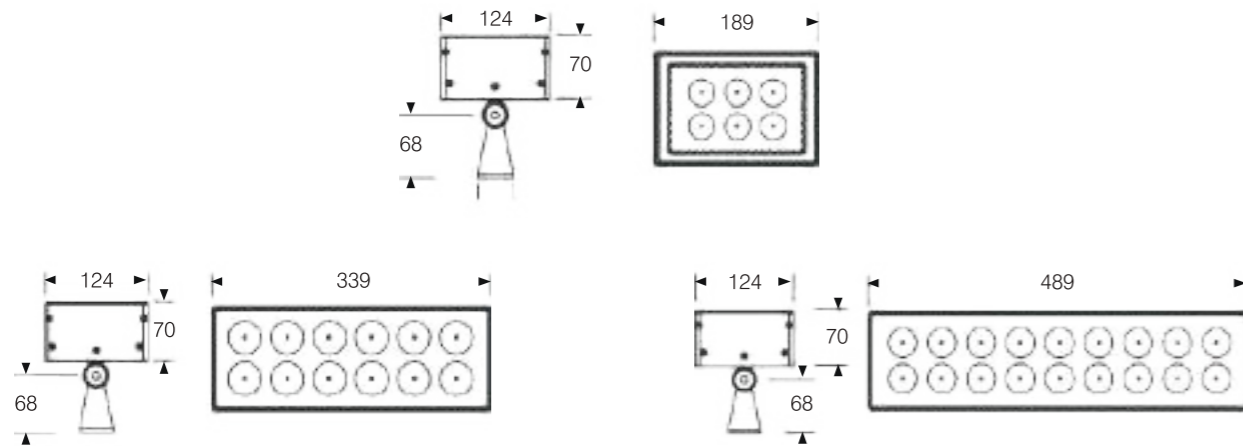

Model:	FL18915-06LT	FL18920-06LT	FL33930-12LT	FL48945-18LT
Power:	15W	20W	30W	45W
Beam angle:	4°/ 8°/ 25°/ 36°/ 45°/ 10x30°			
Dimensions:				

General specifications

LED:	Osram/ Cree
CRI(Ra):	>80
Material:	Aluminum
CCT:	3000K/ 4000K/ 6000K/ RGB/ RGBW
IP rating:	65
Lifetime:	>50.000h
Control:	On/ Off, Phase dimming, 0-10V, Dali, DMX512...
Voltage:	AC85V-265V/ DC24V
Operating temperature:	-20°C~+50°C
Accessory	Hood, Spike, Honeycomb