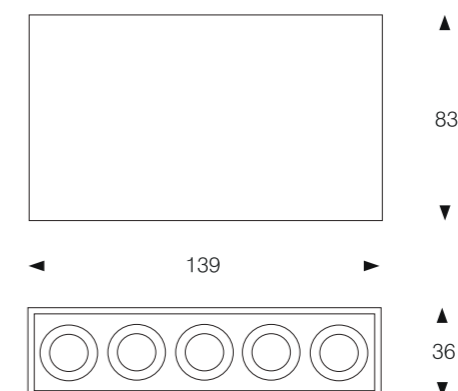

Body color

Matt Black

Matt White

Reflector color

Matt White/ Shiny White

Matt Black/ Shiny Black

SURFACE

Model:	A13910S
Power:	10W
Luminous:	700lm
Beam angle:	24°/ 36°
Dimensions:	