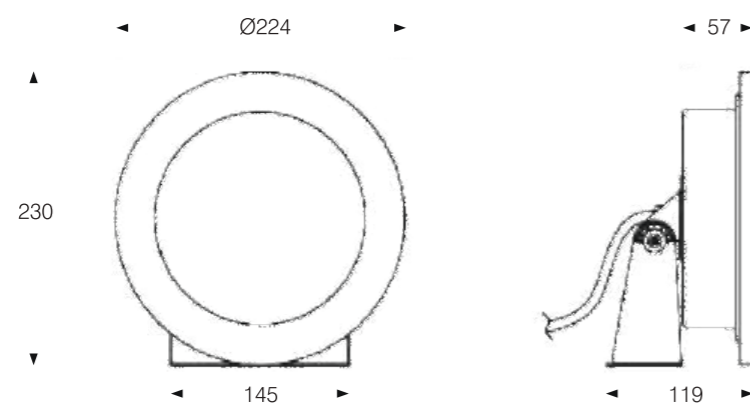

General specifications

LED:	Osram/ Cree
CRI(Ra):	>80
Material:	Stainless steel 316
CCT:	3000K/ 4000K/ 6000K
IP rating:	68
Lifetime:	>50.000h
Control:	On/ Off, Phase dimming, 0-10V, Dali...
Voltage:	DC12V/ DC24V
Operating temperature:	-20°C~ +50°C