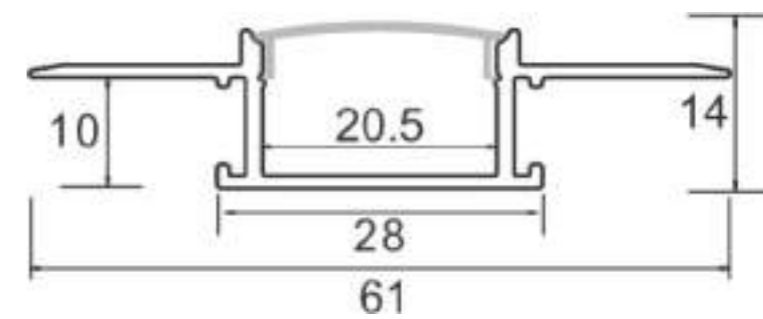

- Milky white
- Black
- Acrylic matte

Model: AT5213

Dimensions:

Model: AT6114

Dimensions:

Surface color

- Matt Black
- Matt White

PC cover