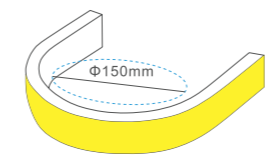

FLEXIBLE WALL WASHER

Model:	WWL1809-06	WWL1809-08	WL1809-18
Power:	6W	8W	18W
Luminous:	264lm	540lm	1900lm
Beam angle:	15°/ 30°/ 45°/ 15x60°		
Control:	On/ Off, Dali, 0-10V, Triac dimming, Dmx512		
Color:	RGB	RGBW	MONO
Voltage:	DC12V-24V