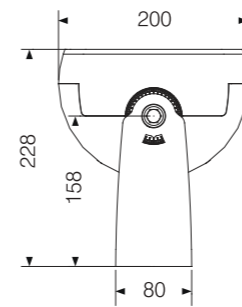

General specifications

LED:	Osram/ Cree
CRI(Ra):	>85
Material:	Die - casting aluminum housing with high corrosion resistance Tempered glass cover and custom
CCT:	Single/ RGB/ RGBW/ RGBWCLA
IP rating:	66
Lifetime:	>50.000h
Control:	On/ Off, Phase dimming, 0-10V, Dali, DMX512...
Voltage:	AC85V-256V/ DC24V
Operating temperature:	-20°C~+50°C
Accessory	Honeycomb, Anti-glare Shield