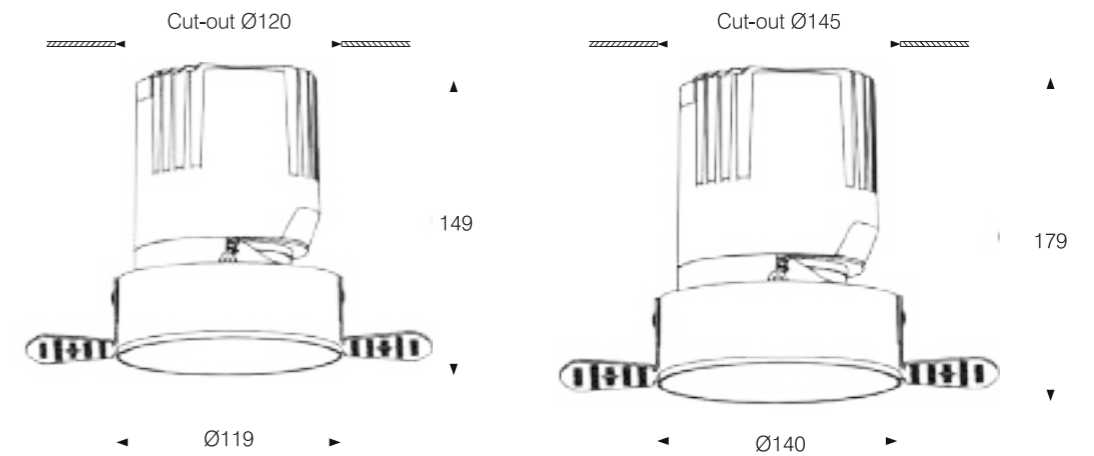

Dimensions:

General specifications

LED:	Bridgelux/ Cree/ Osram/ Luminus/ Citizen / Honortek
CRI(Ra):	>92/ 95
SDCM:	<3
CCT:	2700K/ 3000K/ 4000K/ 5500K/ 6500K/ Tunable White/ RGB
UGR:	<13
IP rating:	20
Lifetime:	>50.000h
Control:	On/ Off, Triac dimming, 0-10V, Dali, Zigbee Dim, Bluetooth