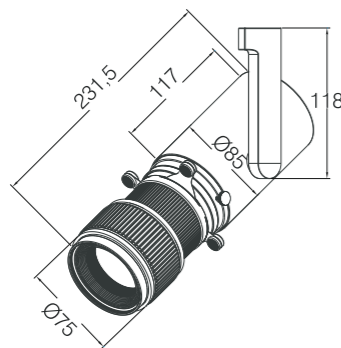

ART TRACK LIGHT

Body color

Matt Black

Matt White

Reflector color

Matt White

Matt Black

Model:	T8530A-7536	T8530A-7525
Power:	28W	28W
Luminous:	800-850lm	800-850lm
Beam angle:	Zoomable 20°-36°	Zoomable 15°-25°
Dimensions:		