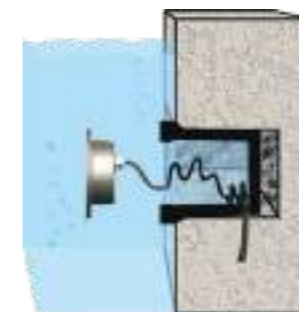

General specifications

LED:	Osram/ Cree
CRI(Ra):	>80
Material:	Stainless steel 316
CCT:	3000K/ 4000K/ 6000K/ RGB/ RGBW
IP rating:	68
Lifetime:	>50.000h
Control:	On/ Off, Phase dimming, 0-10V, Dali, DMX512...
Voltage:	DC12V/ DC24V
Operating temperature:	-20°C~ +50°C