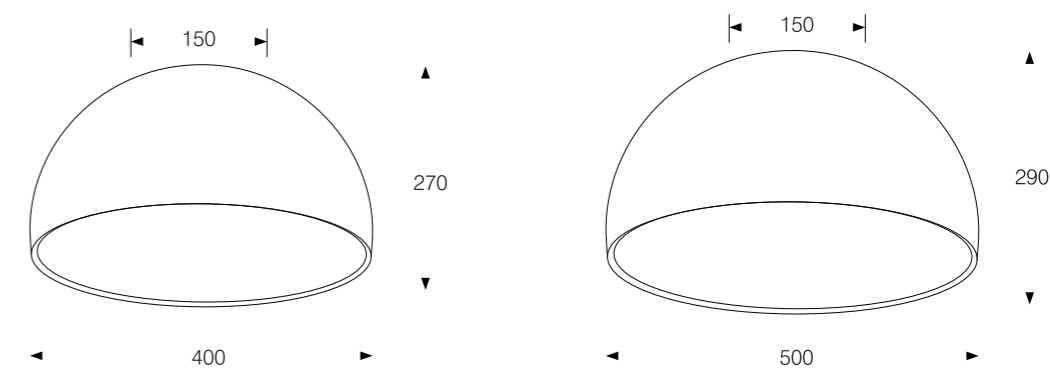

RECESSED CEILING

Model	U400-28	U500-36
Power	28W	36W
Luminous	1800lm	2700lm
Beam angle	60°	60°
Dimensions		

General specifications

CCT:	2700K/ 3000K/ 4000K/ 5500K/ 6500K
IP rating:	44
Lifetime:	>50.000h
Control:	On/ Off, Triac dimming, 0-10V, Dali, Zigbee, Bluetooth