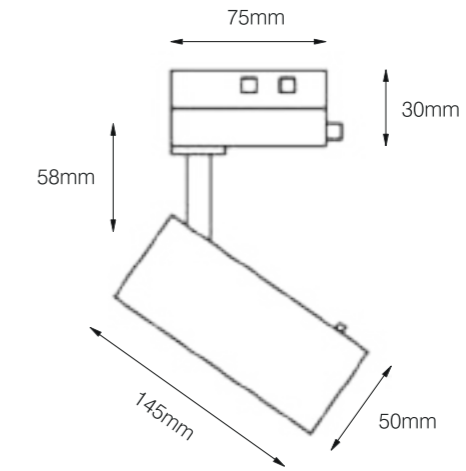

Body color

 Matt Black

 Matt White

Reflector color

 Black

Honey Comb

ZOOMABLE TRACK LIGHT

Model:	GWYD5007	GWYD5010
Power:	7W	10W
Luminous:	420lm	600lm
Beam angle:	15°-45°	
Dimensions:		