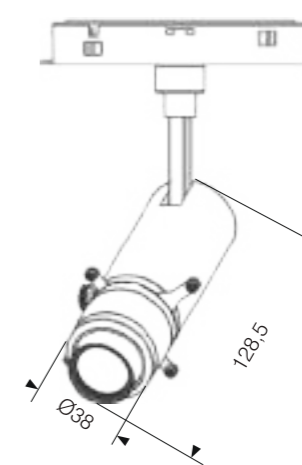

General specifications

LED: Bridgelux/ Cree/ Osram/ Luminus/ Citizen / Honortek

CRI(Ra): >92/ 95/ 97

SDCM: <3

CCT: 2700K/ 3000K/ 4000K/ 6500K

UGR: <10

IP rating: 20

Lifetime: >50.000h

Control: On/ Off, Dali, 0-10V, Triac dimming, Dmx512