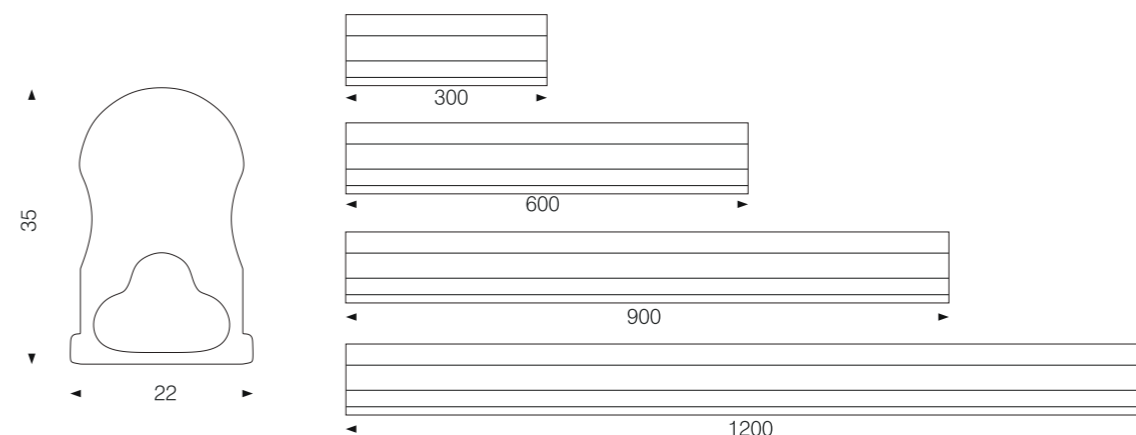

Body color

● Aluminum

Model:	AD-T5-3003	AD-T5-6006	AD-T5-9010	AD-T5-12012
Power:	3W	6W	10W	12W
Luminous:	300lm	600lm	1000lm	1200lm
Beam angle:	120°			
Dimensions:				

General specifications

LED:	Bridgelux/ Cree/ Osram/ Luminus/ Citizen / Honortek
CRI(Ra):	>90
SDCM:	<3
CCT:	2700K/ 3000K/ 4000K/ 5500K/ 6500K
UGR:	<19
IP rating:	20
Lifetime:	>50.000h
Control::	On/ Off