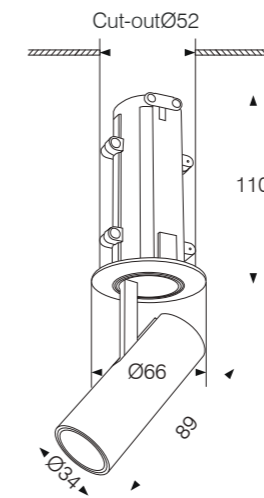

RECESSED CEILING

TRIMLESS CEILING

Model	S4505Z	S4505T
Power:	5W	5W
Luminous:	350lm	350lm
Beam angle:	20°/ 30°/ 40°/ 60°	20°/ 30°/ 40°/ 60°

Dimensions: