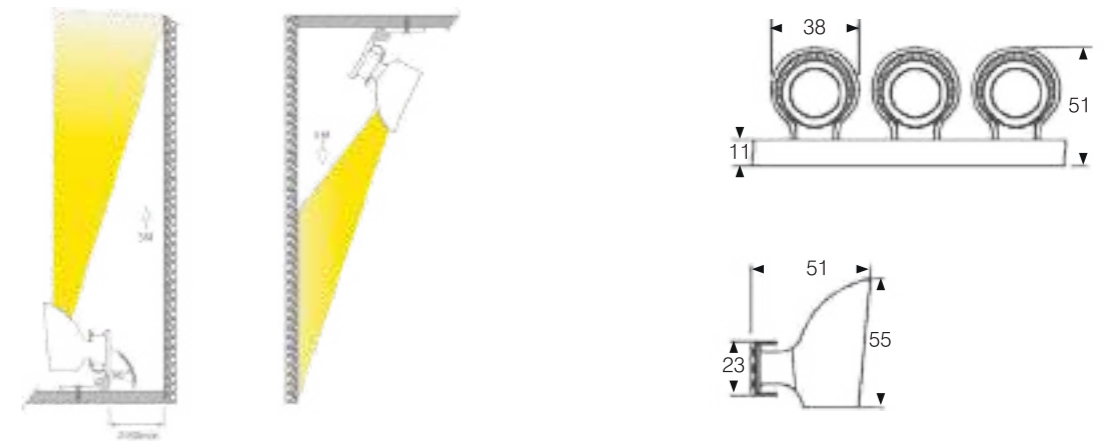

General specifications

LED:	Osram/ Cree
CRI(Ra):	>80
Material:	Aluminum
CCT:	3000K/ 4000K/ 6000K
IP rating:	67
Lifetime:	>50.000h
Control:	On/ Off, Phase dimming, 0-10V, Dali...
Voltage:	DC24V
Operating temperature:	-20°C~ +50°C