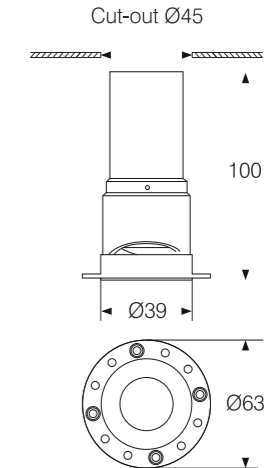

- Matt White
- Matt Black/ Pearl Black

RECESSED CEILING

Model:	Z4506A	Z4509A
Power:	6W	9W
Luminous:	330lm	500lm
Beam angle:	15°/ 24°	50°
Dimensions:		

TRIMLESS CEILING

Model:	Z4506T	Z4509T
Power:	6W	9W
Luminous:	330lm	500lm
Beam angle:	15°/ 24°	50°
Dimensions:		