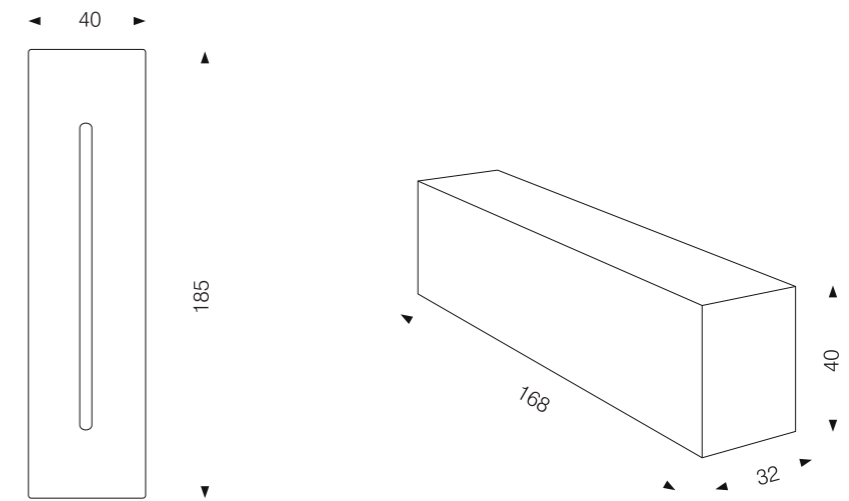

STEP LIGHT

Body color

- ☐ Matt White
- ☒ Matt Black

Model: S18503-65

Power: 3W

Dimensions:

General specifications

LED:	Osram/ Cree
CRI(Ra):	> 85
CCT:	2700K/ 3000K/ 4000K
IP rating:	65
Lifetime:	>50.000h
Control:	On/ Off
Voltage:	AC220V/ DC24V