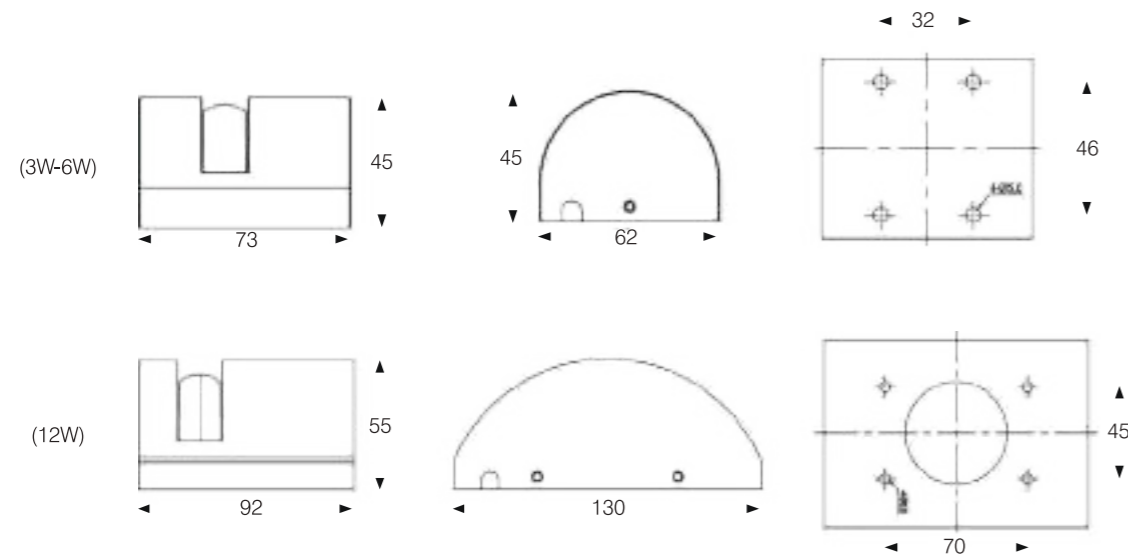

Model:	WD62-03LT	WD62-03LT	WD130-12LT
Power:	3W	6W	12W
Beam angle:	180°		

Dimensions:

General specifications

LED:	Osram/ Cree
CRI(Ra):	>80
Material:	Die-cast Aluminum
CCT:	3000K/ 4000K/ 6000K
IP rating:	65
Lifetime:	>50.000h
Control:	On/ Off, Phase dimming, 0-10V, Dali...
Voltage:	AC100-240V/ DC24V
Operating temperature:	-20°C~ +50°C

Model:	WD148-07LT
Power:	7W
Beam angle:	180°

Dimensions: