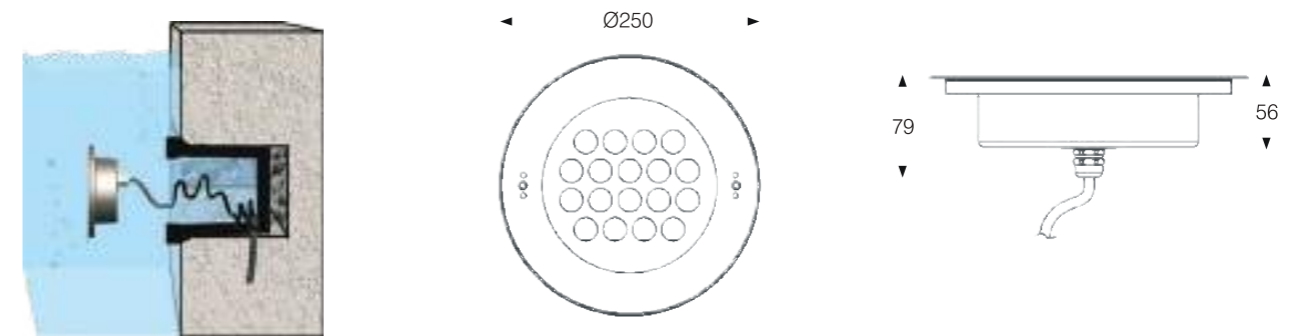

General specifications

LED:	Osram/ Cree
CRI(Ra):	>80
Material:	Stainless steel 316
CCT:	3000K/ 4000K/ 6000K/ RGB/ RGBW
IP rating:	68
Lifetime:	>50.000h
Control:	On/ Off, Phase dimming, 0-10V, Dali, DMX512...
Voltage:	DC12V/ DC24V
Operating temperature:	-20°C~ +50°C