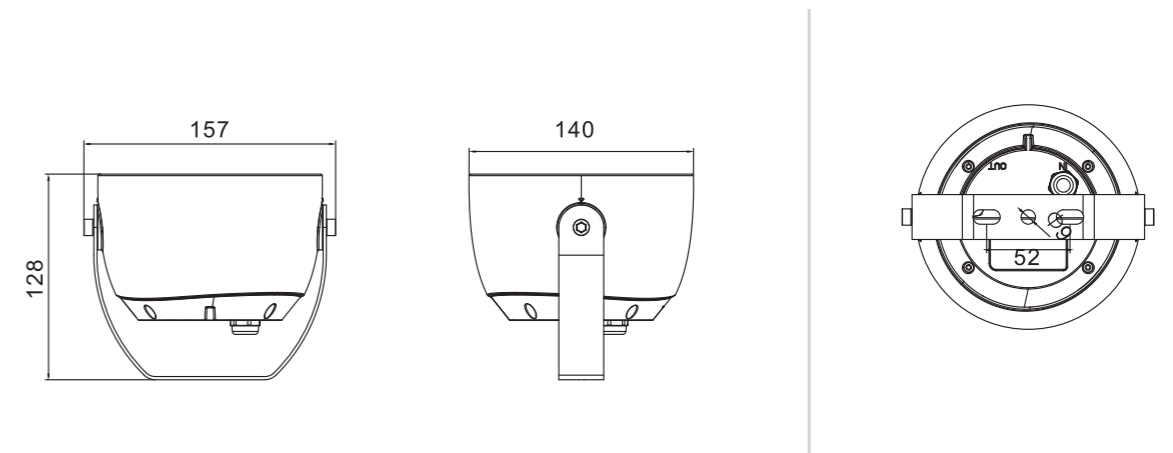

General specifications

LED:	Osram/ Cree
CRI(Ra):	>80
Material:	Aluminum
CCT:	2700K/ 3000K/ 4000K/ 6500K/ Bicolor
IP rating:	66
Lifetime:	>50.000h
Control:	On/ Off, Phase dimming, 0-10V, Dali, DMX512...
Voltage:	DC48V
Operating temperature:	-40°C~+45°C