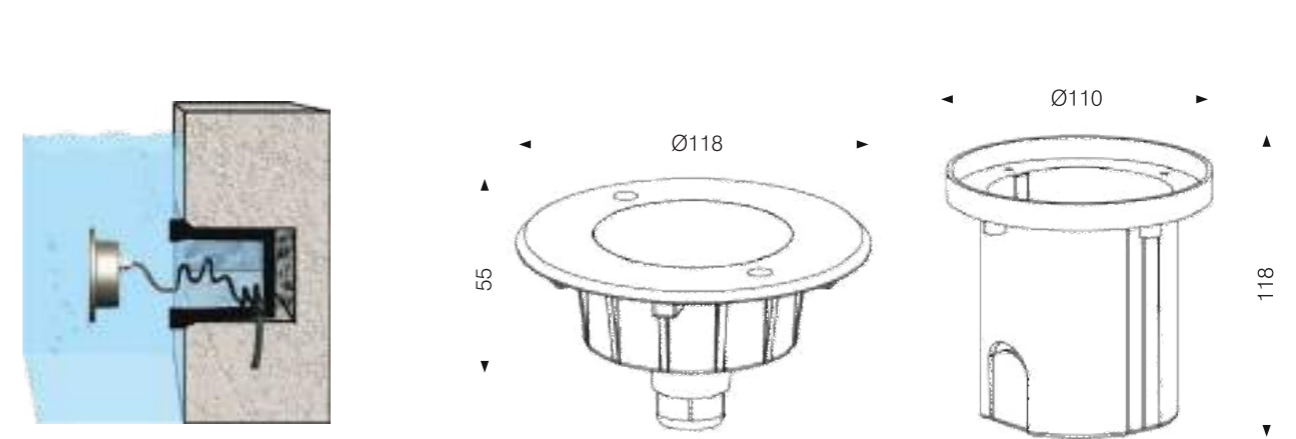

Model:	UW118-06LT
Power:	6W
Beam angle:	10°/ 25°/ 40°/ 60°/ 90°/ 35°x45°
Dimensions: