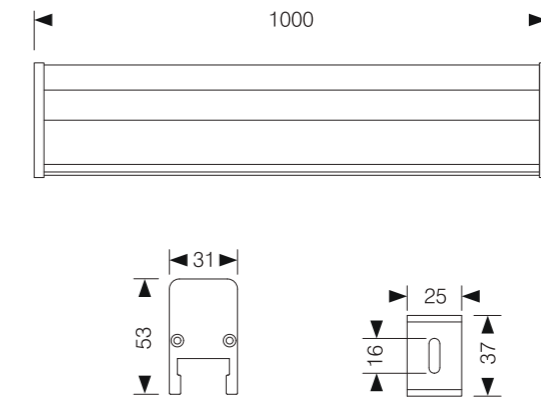

Model:	LT31-15LD
Power:	15W
Beam angle:	120°
Dimensions: