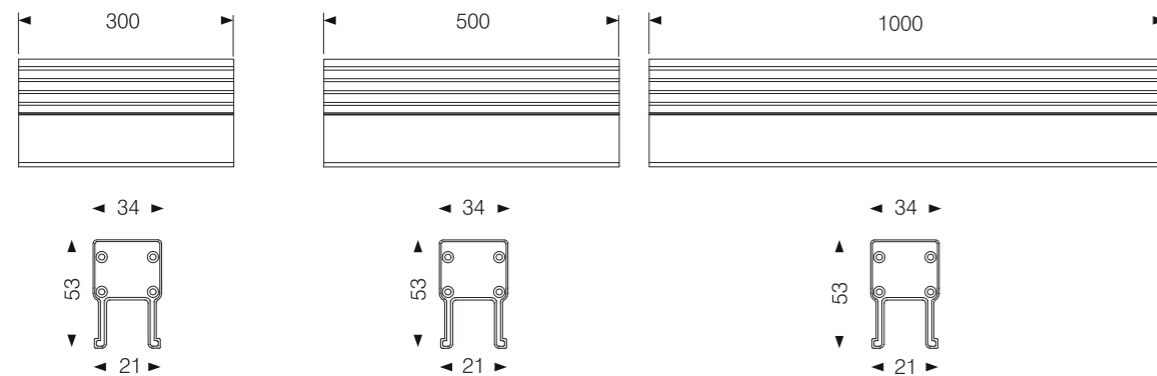

General specifications

LED:	Osram/ Cree
CRI(Ra):	>80
Material:	Extruded - aluminum housing with high corrosion resistance Tempered glass cover and custom
CCT:	2700K/ 3000K/ 4000K/ 6500K/ RGB/ RGBW
IP rating:	65
Lifetime:	>50.000h
Control:	On/ Off, Phase dimming, 0-10V, Dali, DMX512...
Voltage:	DC24V
Operating temperature:	-20°C~+50°C
Accessory	Hood, Spike, Honeycomb