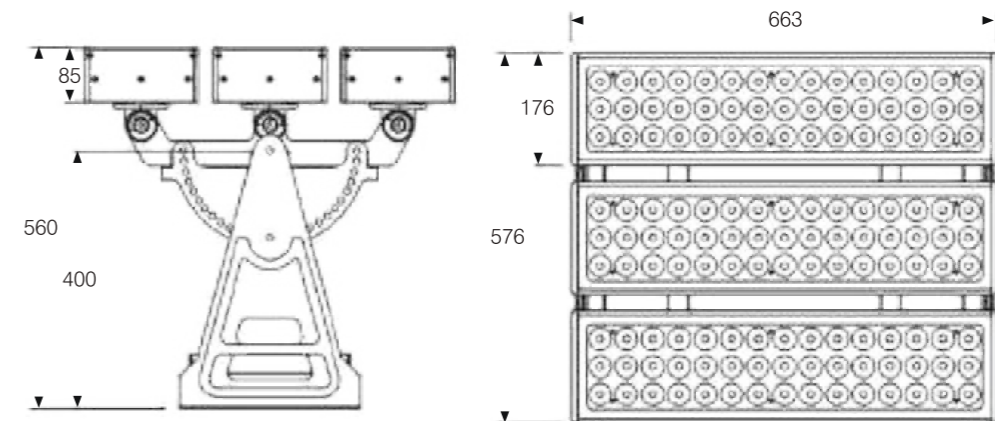

General specifications

LED:	Osram/ Cree
CRI(Ra):	>80
Material:	Aluminum
CCT:	3000K/ 4000K/ 6000K/ RGB/ RGBW
IP rating:	65
Lifetime:	>50.000h
Control:	On/ Off, Phase dimming, 0-10V, Dali, DMX512...
Voltage:	AC85V-265V/ DC24V
Operating temperature:	-20°C~+50°C
Accessory	Hood, Spike, Honeycomb