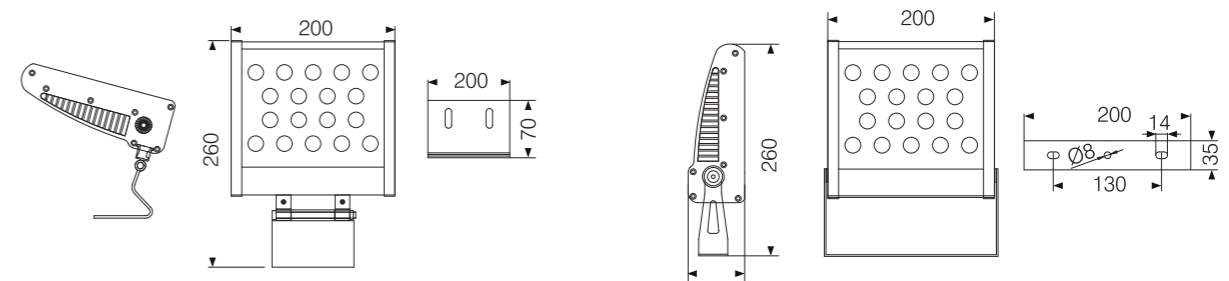

Model:	FL20024-24LD
Power:	24W
Beam angle:	5°/ 15°/ 25°/ 40°/ 60°/ 15x45°/ 15x60°
Dimensions:	

General specifications

LED:	Osram/ Cree
CRI(Ra):	>85
Material:	Die - casting aluminum housing with high corrosion resistance Tempered glass cover and custom
CCT:	Single/ RGB/ RGBW
IP rating:	65
Lifetime:	>50.000h
Control:	On/ Off, Phase dimming, 0-10V, Dali, DMX512...
Voltage:	AC85V-265V/ DC24V
Operating temperature:	-20°C~ +50°C
Accessory	Hood, Spike, Honeycomb