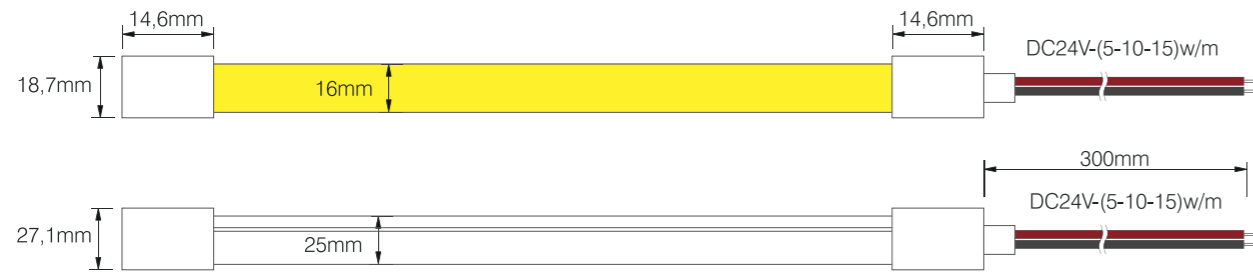

Dimensions:

Model:	NS1516-05	NS1516-10	NT1516-15
Power:	5W	10W	15W