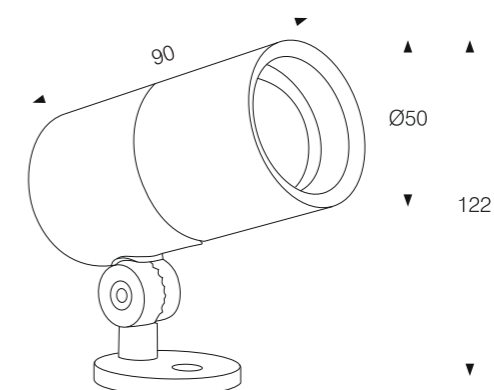

General specifications

LED:	Osram/ Cree
CRI(Ra):	>85
Material:	Die - casting aluminum housing with high corrosion resistance Tempered glass cover and custom
CCT:	2700K/ 3000K/ 4000K/ 6500K
IP rating:	66
Lifetime:	>50.000h
Control:	On/ Off, Phase dimming, 0-10V, Dali...
Voltage:	AC85V-265V/ DC24V
Operating temperature:	-20°C~+50°C
Accessory	Hood, Spike, Honeycomb