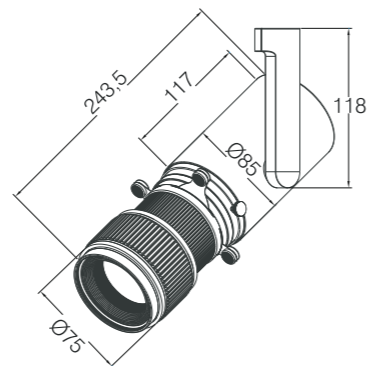

ART TRACK LIGHT

Body color

Matt Black

Matt White

Reflector color

Matt White

Matt Black

Model:	T8530A-7536	T8530A-7525
Power:	28W	28W
Luminous:	800-850lm	800-850lm
Beam angle:	Zoomable 20°-36°	Zoomable 15°-25°
Dimensions:		