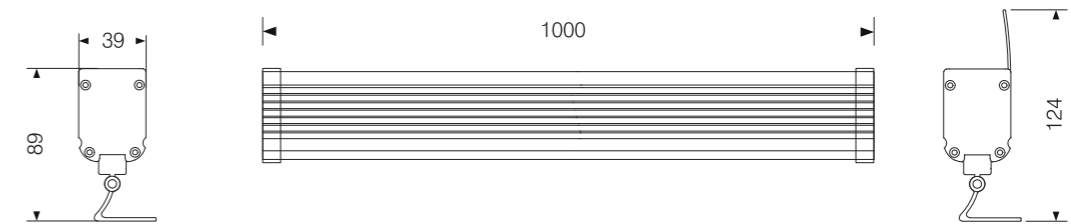

Model:	LN39-24LD
Power:	24W
Beam angle:	8°/ 15°/ 25°/ 40°/ 60°/ 15°x45°/ 10°x60°
Dimensions:	

General specifications

LED:	Osram/ Cree
CRI(Ra):	>80
Material:	Extruded - aluminum housing with high corrosion resistance Tempered glass cover and custom
CCT:	2700K/ 3000K/ 4000K/ 6500K/ RGB/ RGBW
IP rating:	65
Lifetime:	>50.000h
Control:	On/ Off, Phase dimming, 0-10V, Dali, DMX512...
Voltage:	DC24V
Operating temperature:	-20°C~+50°C
Accessory	Hood, Spike, Honeycomb