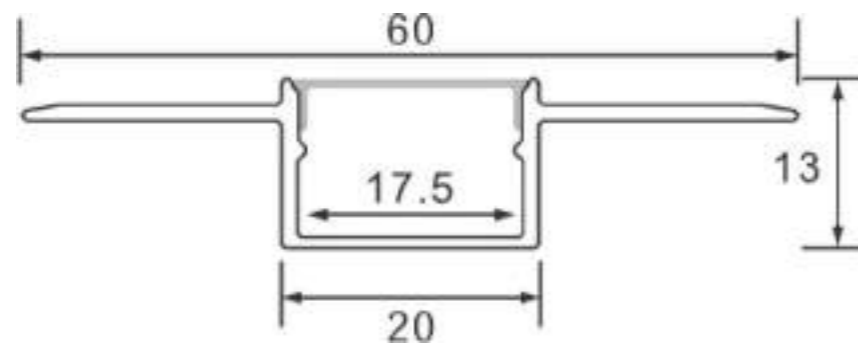

Model: AT6013

Dimensions: