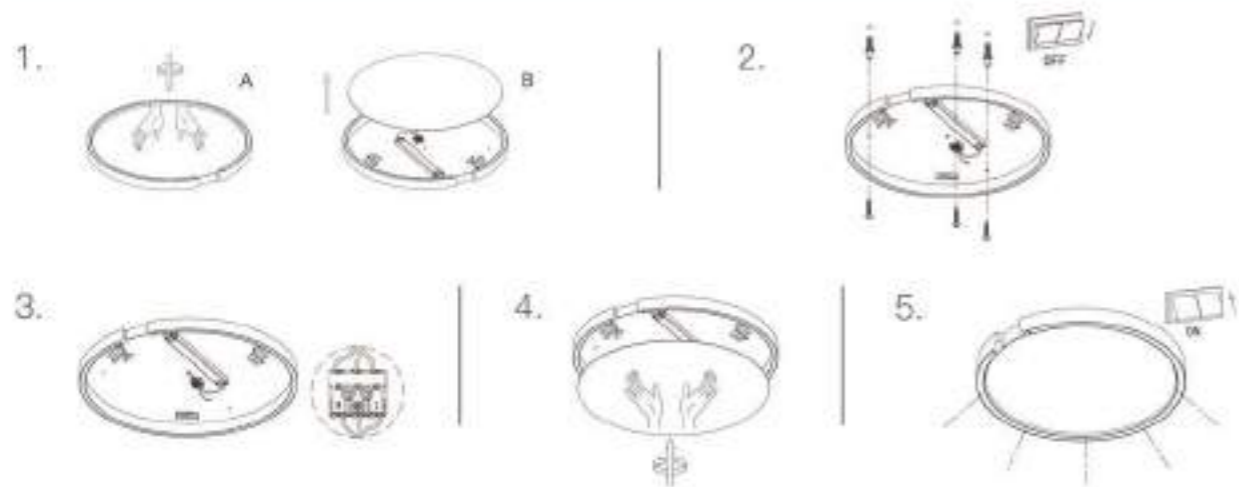

Install

SURFACE

SCL0049-01A-024

Type	Installation Mode	Size	Finish	IP	Wattage	Luminous flux	Beam Angle	CCT	CRI
Ceiling lamp	Surface mount	Ø400x50	Rose Gold	P20	24W	1050Lm	120°	2700K 4000K	Ra>90
Other Finish	Chrome/Matte White								

SCL0049-01A-036

Type	Installation Mode	Size	Finish	IP	Wattage	Luminous flux	Beam Angle	CCT	CRI
Ceiling lamp	Surface mount	Ø550x50	Matte White	P20	36W	2520Lm	120°	2700K 4000K	Ra>90
Other Finish	Rose Gold/Chrome