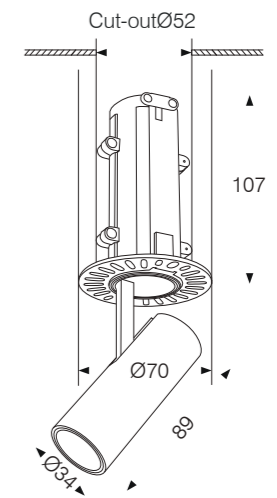

RECESSED CEILING

TRIMLESS CEILING

Model	S4505Z	S4505T
Power:	5W	5W
Luminous:	350lm	350lm
Beam angle:	20°/ 30°/ 40°/ 60°	20°/ 30°/ 40°/ 60°

Dimensions: