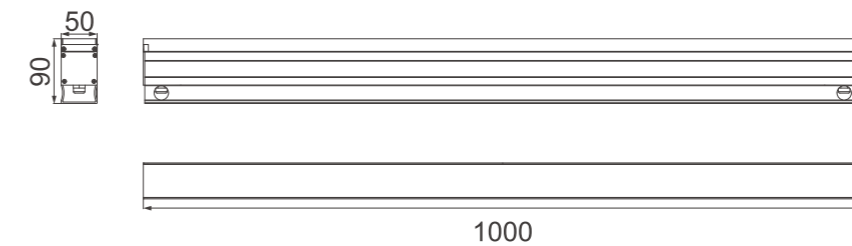

INGROUND LIGHT

Model:	IG90-36RL	IG90-48RL
Power:	36W	48W
Beam angle:	15°/ 30°/ 45°/ 60°/ 15°x45°/ 20°x40°/ 15°x60°	
Dimensions:		

General specifications

LED:	Osram/ Cree
CRI(Ra):	>80
Material:	Extruded - aluminum housing with high corrosion resistance Tempered glass cover and custom
CCT:	2700K/ 3000K/ 4000K/ 6000K/ RGB
IP rating:	67
Lifetime:	>50.000h
Control:	On/ Off, Phase dimming, 0-10V, Dali, DMX512...
Voltage:	AC85V-265V/ DC24V
Operating temperature:	-40°C~ +45°C
Accessory	Honeycomb, Louvre