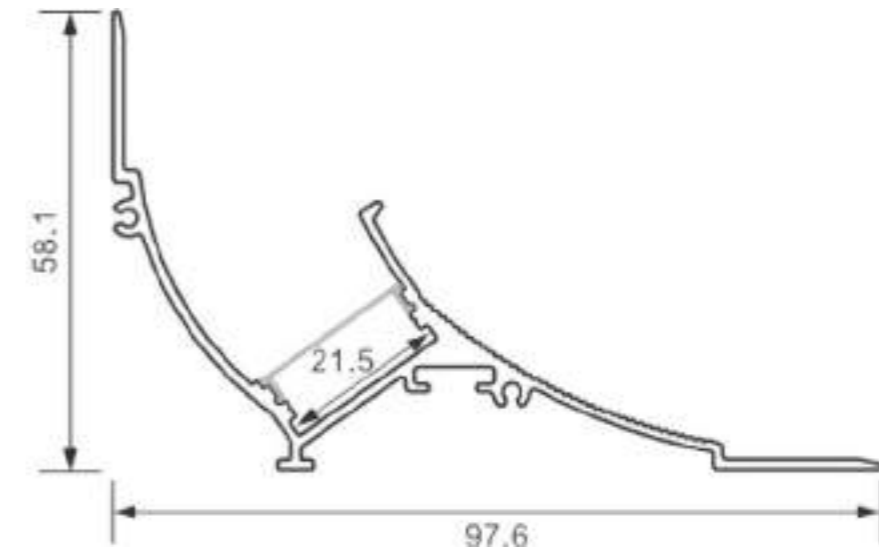

ART TRACK LIGHT

- Spot shaping/ Zoomable/ Projection/ Smart control

- Track Support

- Installation effect

- Spot effect

Control support

Support 1-10V, DMX, DALI, ZGEBI, and other mainstream control. Can also be connected with Huawei, Tuya, Xiaomi, Tmall Elf, Amazon, Google, and other smart AI control systems.