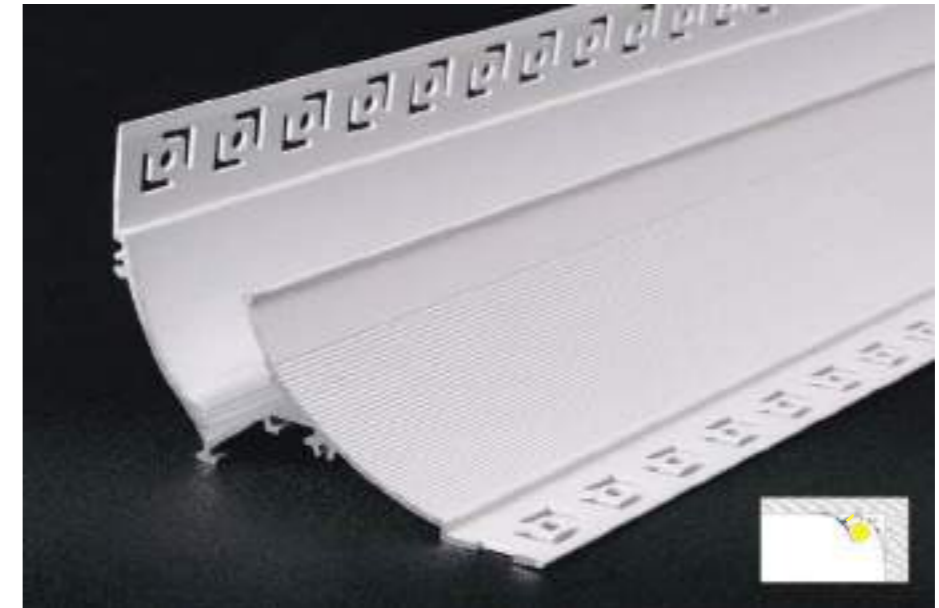

PC cover

- ☐ Milky white
- ☒ Black
- ☐ Acrylic matte