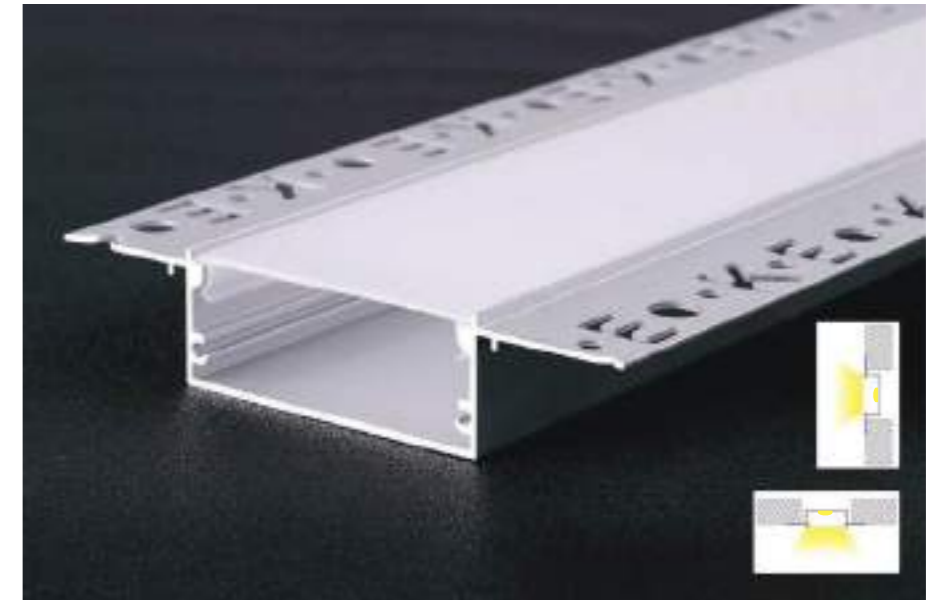

PC cover

- ☐ Milky white
- ☒ Black
- ☐ Acrylic matte