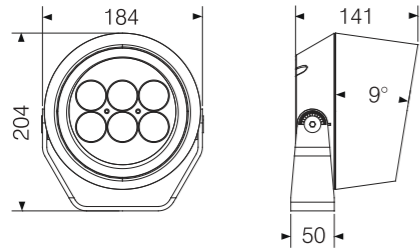

Model:	FL18022-6SL	FL18030-6SL	FL18036-6SL
Power:	22W	30W	36W
Beam angle:	2,6°/ 6°/ 12°/ 20°/ 30°/ 40°/ 60°		
Dimensions: