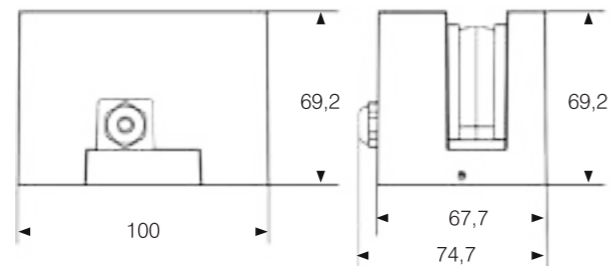

General specifications

LED:	Osram/ Cree
CRI(Ra):	>80
Material:	Aluminum
CCT:	3000K/ 4000K/ 6000K
IP rating:	66
Lifetime:	>50.000h
Control:	On/ Off, Phase dimming, 0-10V, Dali...
Voltage:	AC100-240V/ DC24V
Operating temperature:	-20°C~ +50°C