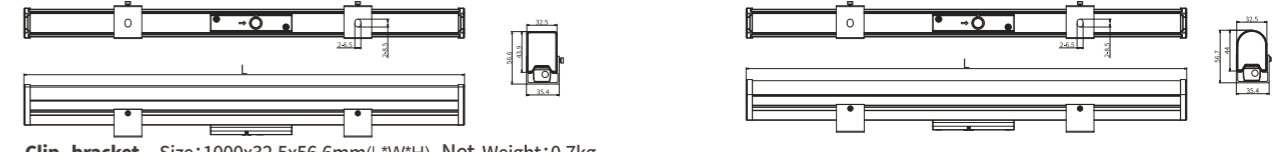

Clip bracket Size: 1000x32.5x56.6mm(L*W*H) Net Weight: 0.7kg
L=1000/500/300mm