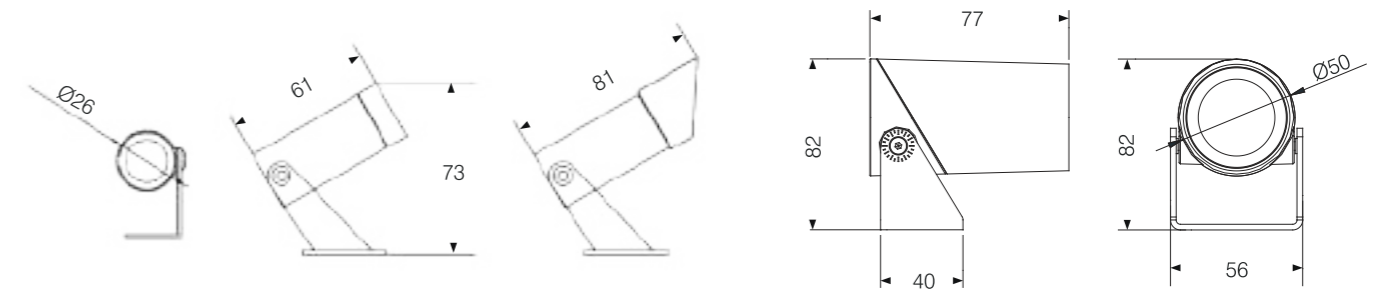

GARDEN LIGHT

Model:	GD2603	GD5006
Power:	3W	6W
Beam angle:	5,5°/ 12°/ 20°/ 30°/ 10X70°/ 5X20°	
Dimensions:		

General specifications

LED:	Osram/ Cree
CRI(Ra):	>85
Material:	Die - casting aluminum housing with high corrosion resistance Tempered glass cover and custom
CCT:	2700K/ 3000K/ 4000K/ 6500K
IP rating:	66
Lifetime:	>50.000h
Control:	On/ Off, Dali, 0-10V, Phase dimming, CC
Voltage:	AC85V-265V/ DC24V
Operating temperature:	-20°C~ +50°C
Accessory	Hood, Spike, Honeycomb