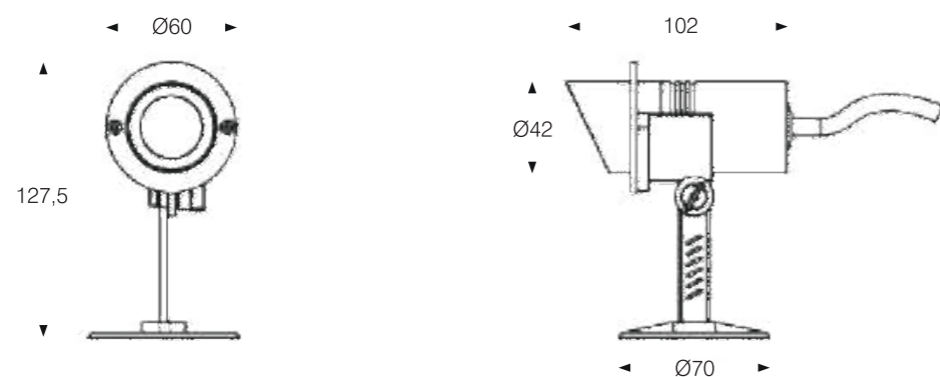

General specifications

LED:	Osram/ Cree
CRI(Ra):	>80
Material:	Stainless steel 316
CCT:	3000K/ 4000K/ 6000K/ RGB/ RGBW
IP rating:	68
Lifetime:	>50.000h
Control:	On/ Off, Phase dimming, 0-10V, Dali, DMX512...
Voltage:	DC12V/ DC24V
Operating temperature:	-20°C~ +50°C