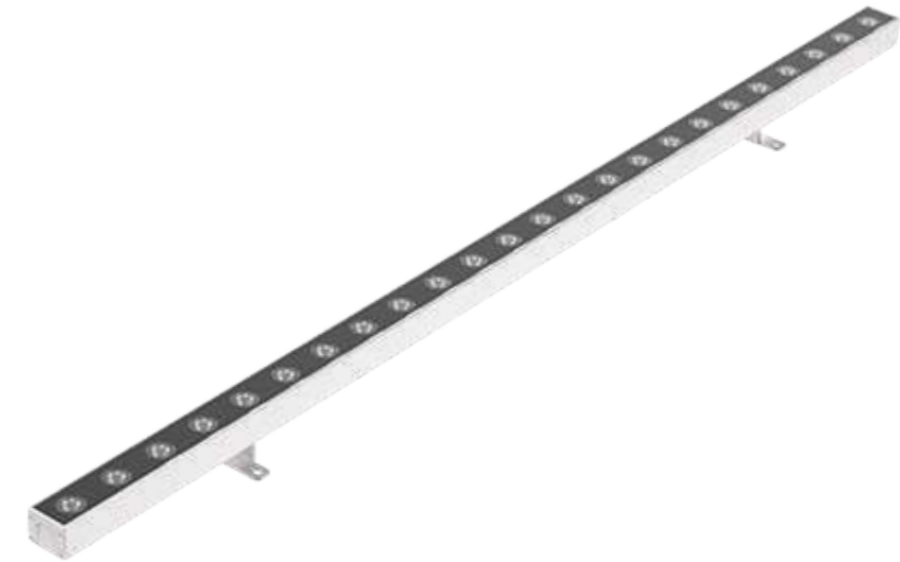

LINEAR LIGHT

Model:	LN30-24RL
Power:	24W
Beam angle:	20°/ 30°/ 45°/ 60°/ 20°x40°
Dimensions:	

General specifications

LED:	Osram/ Cree
CRI(Ra):	>80
Material:	Extruded - aluminum housing with high corrosion resistance Tempered glass cover and custom
CCT:	2700K/ 3000K/ 4000K/ 5700K/ RGBW
IP rating:	67
Lifetime:	>50.000h
Control:	On/ Off, Phase dimming, 0-10V, Dali, DMX512...
Voltage:	DC24V
Operating temperature:	-30°C~ +45°C
Accessory	Anti-Glare Baffle, T-shape bracket