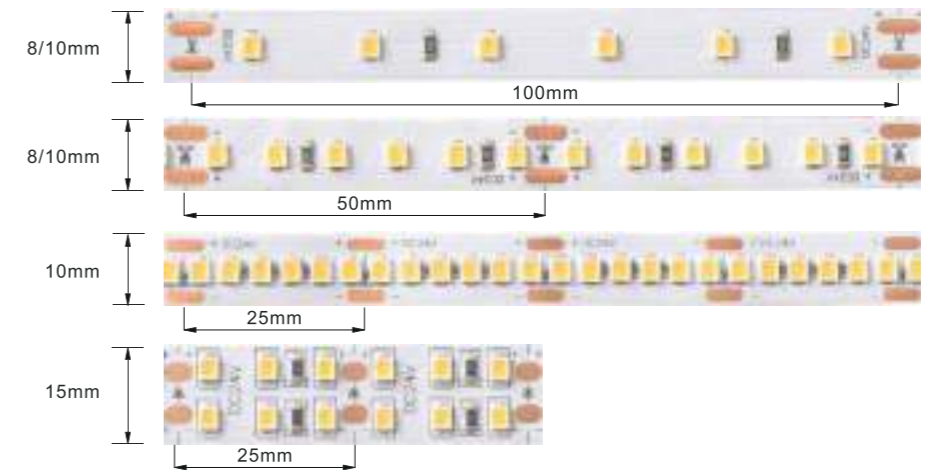

Model:	SLS12012	SLS12020	SLS24024	SLS24028
Power:	12W	20W	24W	28W

Dimensions: