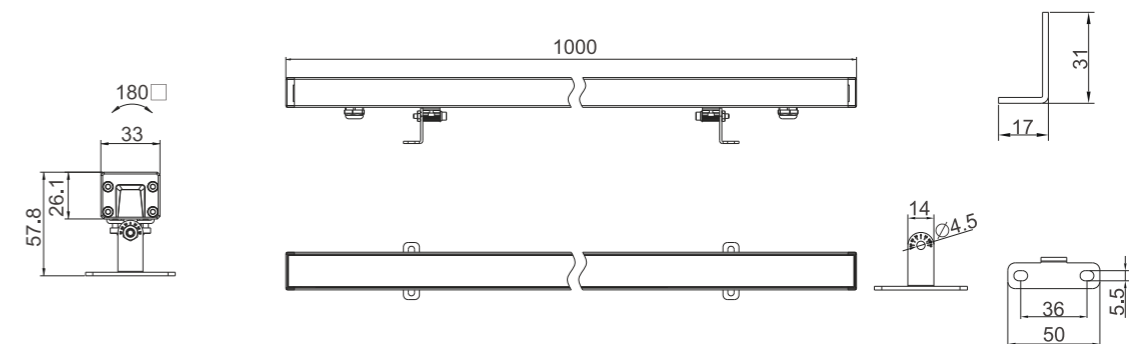

Model:	LN33-18RL	LN33-24RL
Power:	18W	24W
Beam angle:	20°/ 30°/ 45°/ 20°x40°	
Dimensions:		

L= 1000/ 500/ 300mm