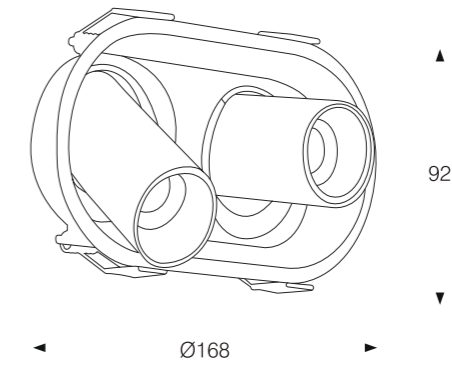

- Body color
- Matt Black
 - Matt White
- Reflector color
- Matt White
 - Matt Black

RECESSED CEILING

Model:	D16020-B
Power:	2x10W
Luminous:	1700lm
Beam angle:	15°/ 24°/ 36°
Dimensions:	

Cut-out Ø160x85

General specifications