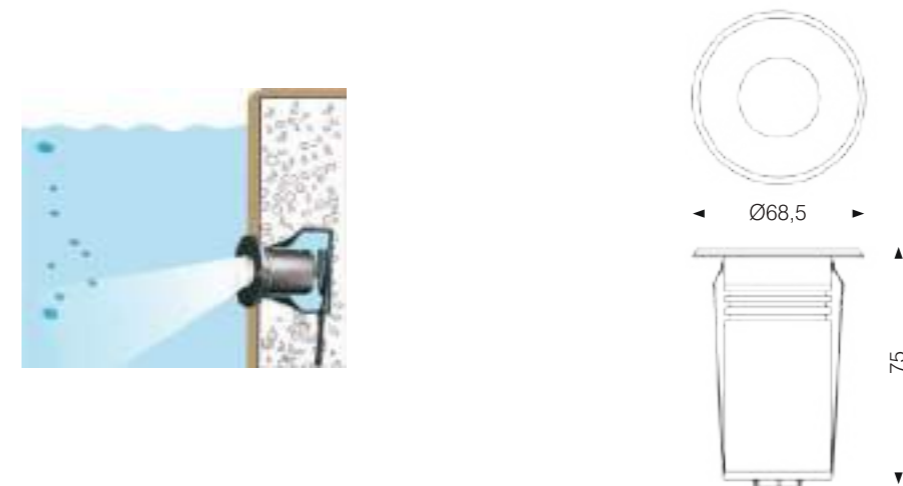

Model:	UW69-02SLT	UW69-02ALT
Power:	2W	2W
Beam angle:	15°/ 25°/ 30°/ 40°/ 60°/ 90°/ 35°x45°	
Dimensions: