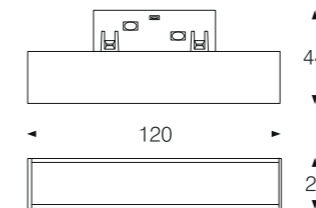

MAGNETIC SLIM

Body color

● Matt Black

○ Matt White

Model:	AMLL12006	AMLL30010	AMLL60020	AMLL90030
Power:	6W	10W	20W	30W
Luminous:	360lm	600lm	1200lm	1800lm
Beam angle:	120°			

Dimensions:

General specifications