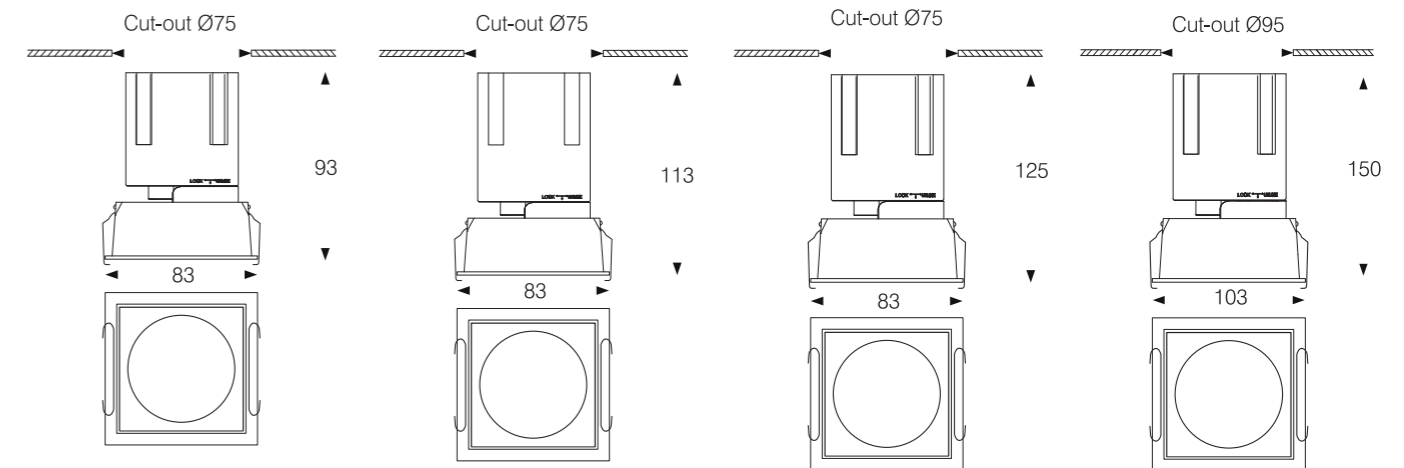

Dimensions:

General specifications

LED:	Bridgelux/ Cree/ Osram/ Luminus/ Citizen / Honortek
CRI(Ra):	>95/ 97
SDCM:	<3
CCT:	2700K/ 3000K/ 4000K/ 5500K/ 6500K/ Tunable White/ RGB
UGR:	<10
IP rating:	44
Lifetime:	>50.000h
Control:	On/ Off, Triac dimming, 0-10V, Dali, Zigbee, Bluetooth