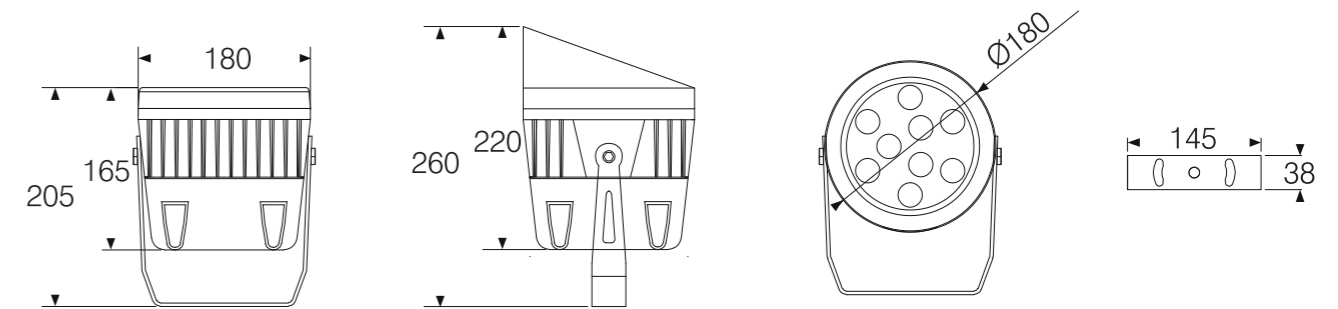

General specifications

LED:	Osram/ Cree
CRI(Ra):	>80
Material:	Aluminum
CCT:	2700K/ 3000K/ 4000K/ 6500K/ RGB/ RGBW
IP rating:	65
Lifetime:	>50.000h
Control:	On/ Off, Phase dimming, 0-10V, Dali, DMX512...
Voltage:	AC85V-265V/ DC24V
Operating temperature:	-20°C~ +50°C
Accessory	Hood, Spike, Honeycomb