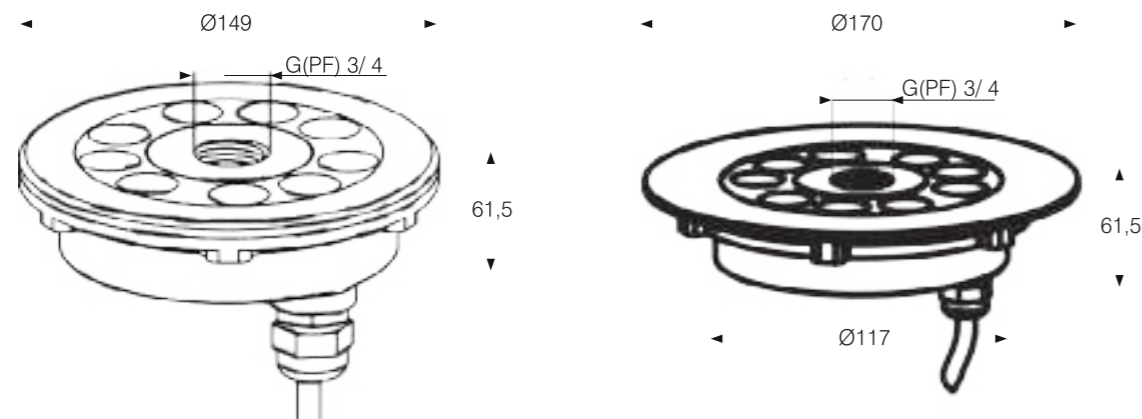

General specifications

LED:	Osram/ Cree
CRI(Ra):	>80
Material:	Stainless steel 316
CCT:	3000K/ 4000K/ 6000K/ RGB/ RGBW
IP rating:	68
Lifetime:	>50.000h
Control:	On/ Off, Phase dimming, 0-10V, Dali, DMX512...
Voltage:	DC12V/ DC24V
Operating temperature:	-20°C~ +50°C