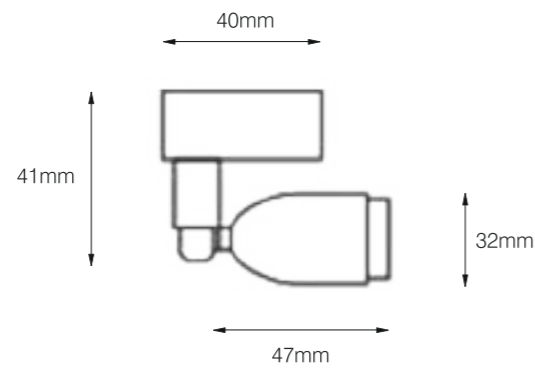

ZOOMABLE SURFACE

Model:	SWYD705
Power:	3W
Luminous:	225lm
Beam angle:	10°-40°
Dimensions:	

General specifications

LED:	Bridgelux/ Cree/ Osram/ Luminus/ Citizen / Honortek
CRI(Ra):	>92/ 95/ 97
Material:	Aluminum alloy lamp body
CCT:	3000K/ 4000K/ 6000K
UGR:	<13
IP rating:	20
Lifetime:	>50.000h
Control:	On/ Off, Triac dimming
Voltage:	AC100-240V