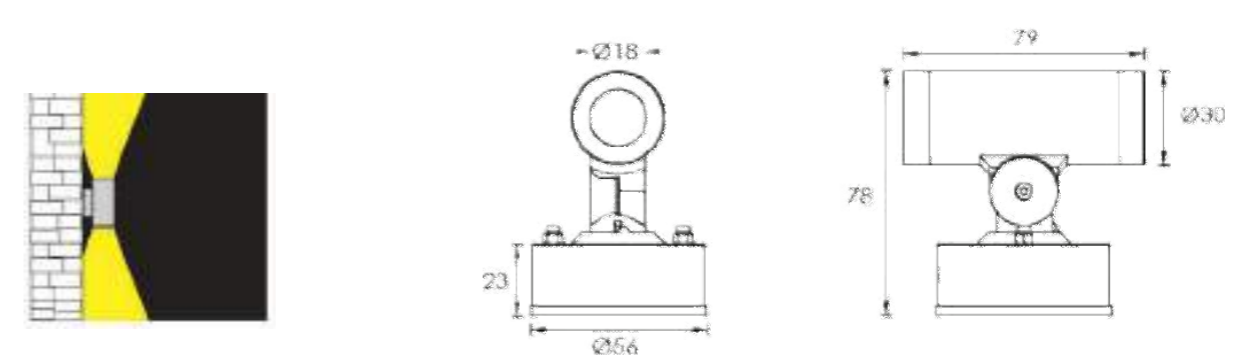

General specifications

LED:	Osram/ Cree
CRI(Ra):	>80
Material:	Aluminum
CCT:	3000K/ 4000K/ 6000K
IP rating:	65
Lifetime:	>50.000h
Control:	On/ Off, Phase dimming, 0-10V, Dali...
Voltage:	AC85V-265V/ DC24V
Operating temperature:	-20°C~+50°C