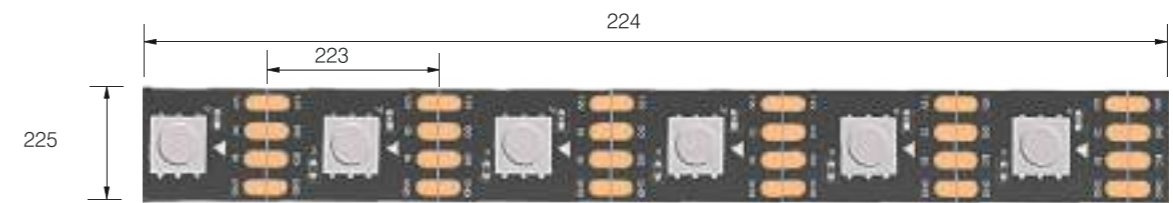

General specifications

LED:	SMD
Pixels:	10px/m - 20px/m - 30px/m - 60px/m - 144px/m
CRI(Ra):	>90
CCT:	2700K/ 3000K/ 4000K/ 6500K/ RGB/ RGBW
IP rating:	20
Lifetime:	>50.000h
Control:	On/ Off, Dali, 0-10V, Triac dimming
Voltage:	DC(12-24)V