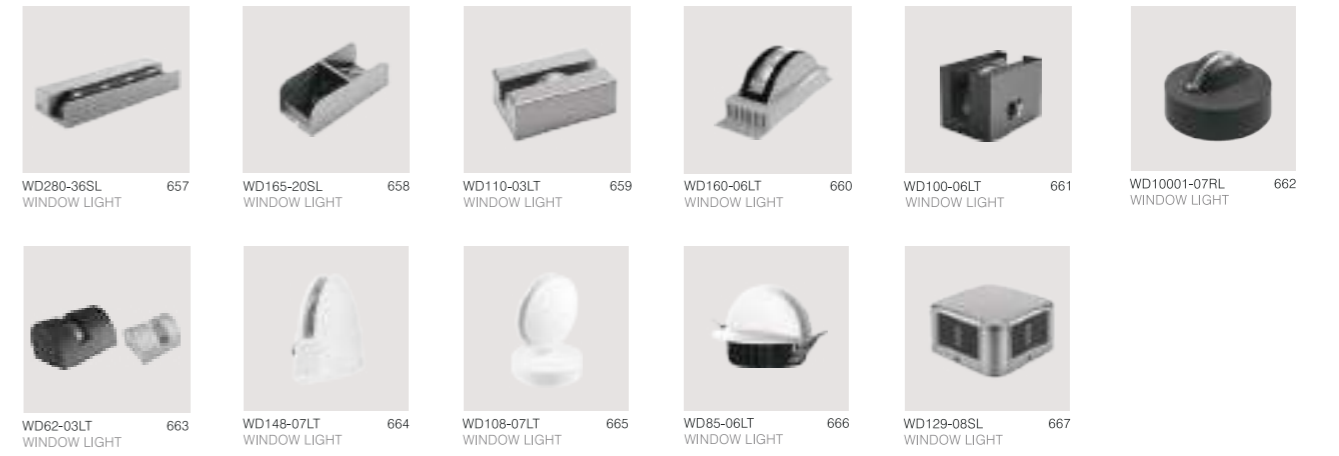

Linear Light

Garden Light

Bollard

Wall Light

Window Light

Pixel Light

LED Tube

Control System