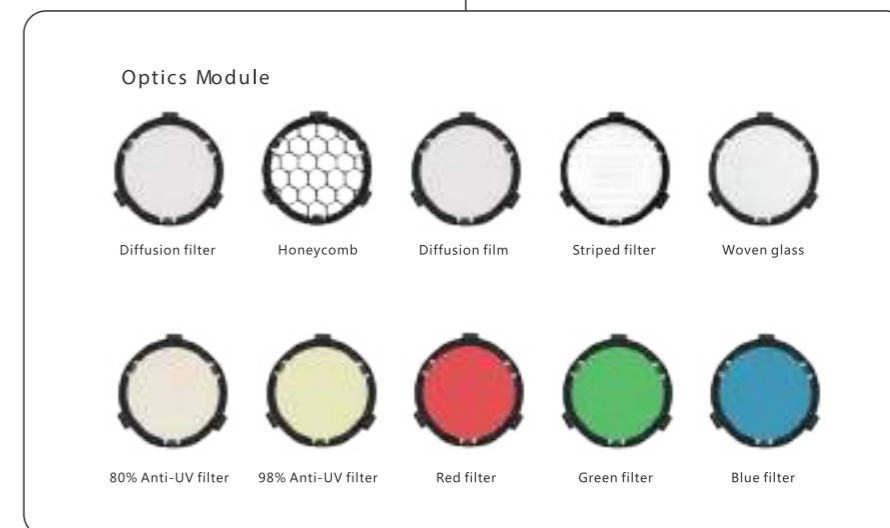

Fast Connector

Focusing Module

Red

Purple

Green

Body color

- Matt White
- Matt Black
- Chrome

RECESSED CEILING