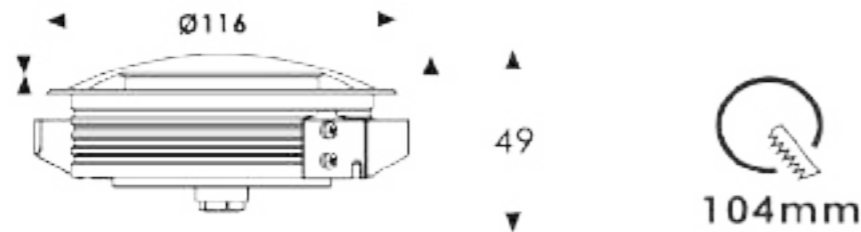

General specifications

LED:	Osram/ Cree
CRI(Ra):	>80
Material:	Stainless steel 316
CCT:	2200K/ 2700K/ 3000K/ 4000K/ 6500K/ RGB/ RGBW
IP rating:	68
Lifetime:	>50.000h
Control:	On/ Off, Phase dimming, 0-10V, Dali, DMX512...
Voltage:	AC85V-265V/ DC24V
Operating temperature:	-20°C~ +40°C