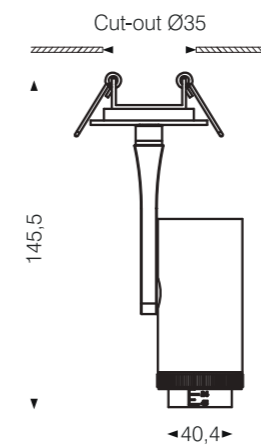

ZOOMABLE RECESSED CEILING

Model	OC3507Z	OC3515Z
Power:	7W	15W
Luminous:	302lm	652lm
Beam angle:	Zoomable 15°-45°	
Dimensions: