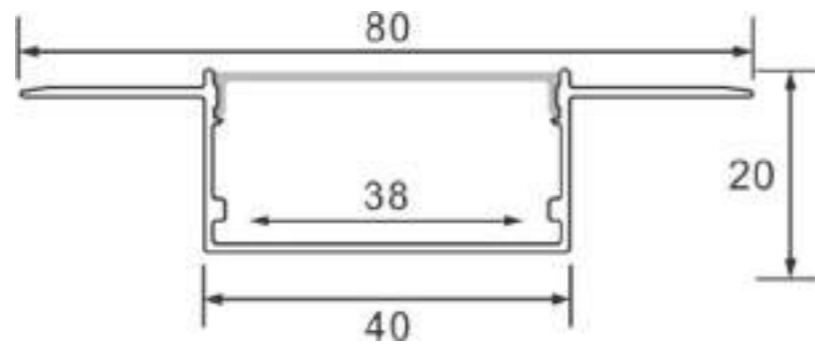

Model: AT8020

Dimensions: