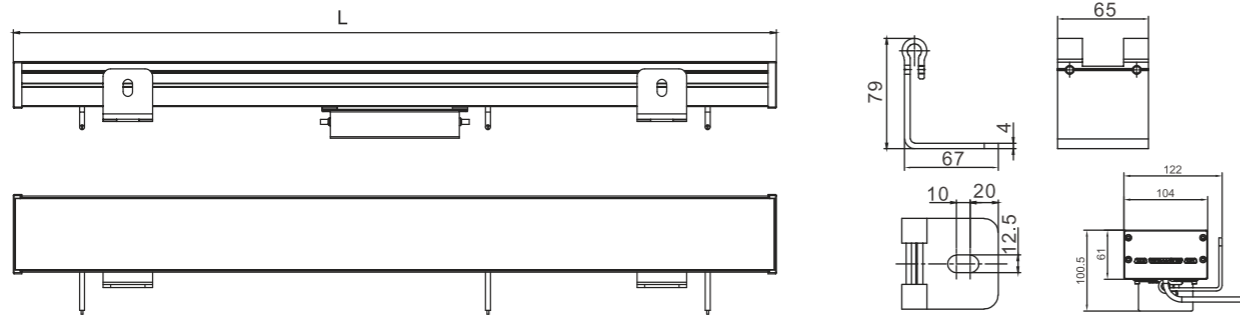

Model:	LN100-120RL	LN100-150RL
Power:	120W	150W
Beam angle:	3,5°/ 8°/ 15°/ 30°	
Dimensions:		

L=1000/ 500/ 300mm

General specifications

LED:	Osram/ Cree
CRI(Ra):	>80
Material:	Extruded - aluminum housing with high corrosion resistance Tempered glass cover and custom
CCT:	2700K/ 3000K/ 4000K/ 6000K/ RGB/ RGBW
IP rating:	67
Lifetime:	>50.000h
Control:	On/ Off, Phase dimming, 0-10V, Dali, DMX512...
Voltage:	DC24V
Operating temperature:	-30°C~ +45°C
Accessory	Anti-Glare Baffle, T-shape bracket