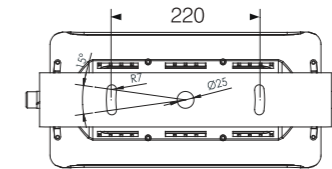

General specifications

LED:	Osram/ Cree
CRI(Ra):	>85
Material:	Die - casting aluminum housing with high corrosion resistance Tempered glass cover and custom
CCT:	Single/ RGB/ RGBW/ RGBWCLA
IP rating:	66
Lifetime:	>50.000h
Control:	On/ Off, Phase dimming, 0-10V, Dali, DMX512...
Voltage:	AC85V-256V/ DC24V
Operating temperature:	-20°C~+50°C
Accessory	Honeycomb, Anti-glare Shield