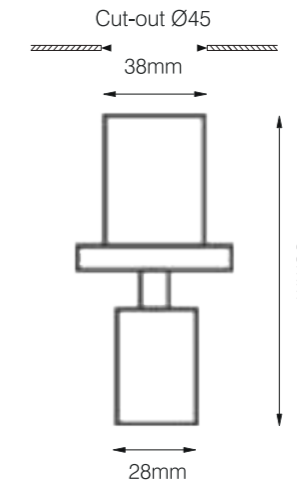

CABINET

Body color

● Matt Black

Reflector color

● Black

ZOOMABLE CABINET

Model:	DGCWY4501	DGCWY4503
Power:	1W	3W
Luminous:	80lm	240lm
Beam angle:	10°-40°	
Dimensions:		

General specifications