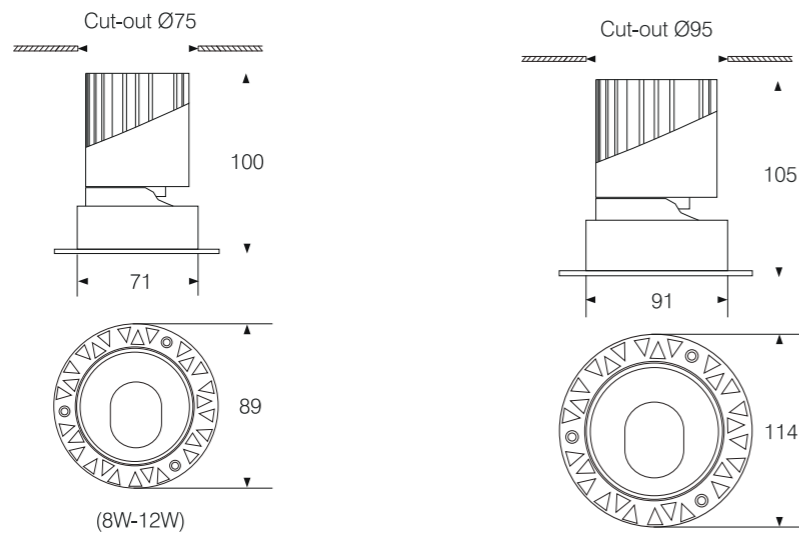

Dimensions:

General specifications

LED:	Bridgelux/ Cree/ Osram/ Luminus/ Citizen / Honortek
CRI(Ra):	>92/ 95/ 97
SDCM:	<3
CCT:	2700K/ 3000K/ 4000K/ 5500K/ 6500K
UGR:	<13
IP rating:	20
Lifetime:	>50.000h
Control:	On/ Off, Triac dimming, 0-10V, Dali, Zigbee, Bluetooth

1. Body color
   ● Metal Grey
   Reflector color
   ○ Matt White