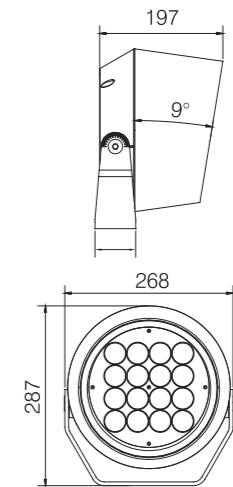

Model:	FL30340-16SL	FL30360-16SL	FL30375-16SL	FL303100-16SL
Power:	40W	60W	75W	100W
Beam angle:	1,5°	2,6°/ 6°/ 12°/ 20°/ 30°/ 40°/ 60°		
Dimensions: