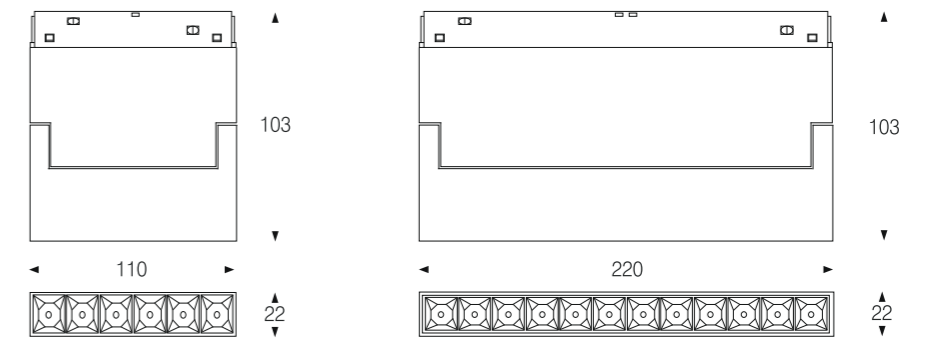

General specifications

LED:	Bridgelux/ Cree/ Osram/ Luminus/ Citizen / Honortek
CRI(Ra):	>92/ 95
SDCM:	<3
CCT:	2700K/ 3000K/ 4000K/ 5500K/ 6500K/ Tunable White
UGR:	<10
IP rating:	20
Lifetime:	>50.000h
Control:	On/ Off, Triac dimming, 0-10V, Dali, Zigbee, Bluetooth
Voltage:	DC48V