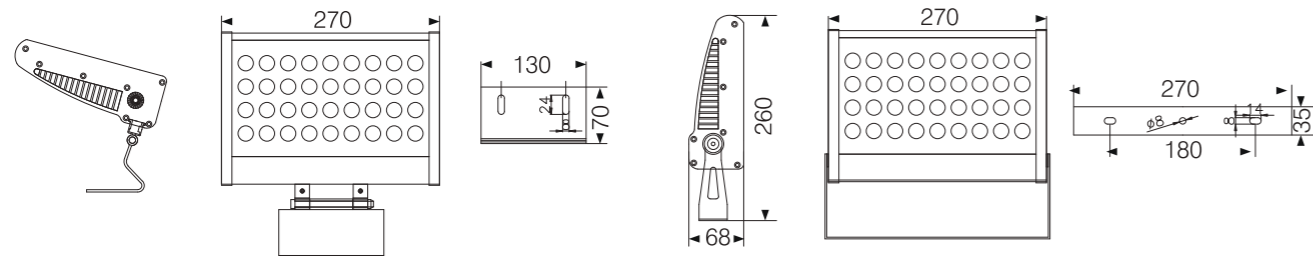

General specifications

LED:	Osram/ Cree
CRI(Ra):	> 85
Material:	Die - casting aluminum housing with high corrosion resistance Tempered glass cover and custom
CCT:	Single/ RGB/ RGBW
IP rating:	65
Lifetime:	>50.000h
Control:	On/ Off, Phase dimming, 0-10V, Dali, DMX512...
Voltage:	AC85V-265V/ DC24V
Operating temperature:	-20°C~ +50°C
Accessory	Hood, Spike, Honeycomb