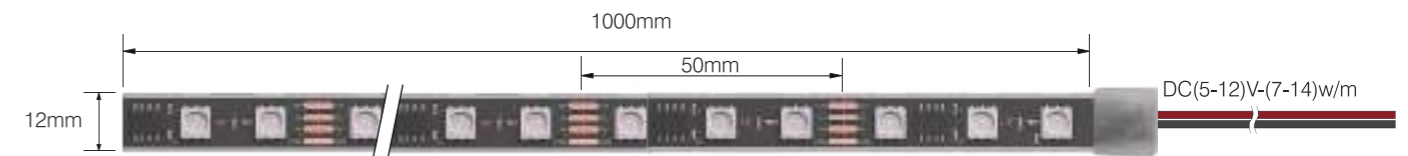

Model:	CL07-68	CL14-68
Power:	7,2W	14,4W
Dimensions:		

General specifications

LED:	WS IC 2815/ WS IC 16703
Pixels:	10px/m - 20px/m - 30px/m - 60px/m - 144px/m
CRI(Ra):	>80
CCT:	Full Color
IP rating:	68
Lifetime:	>50.000h
Control:	Dmx512
Voltage:	DC(5-12)V