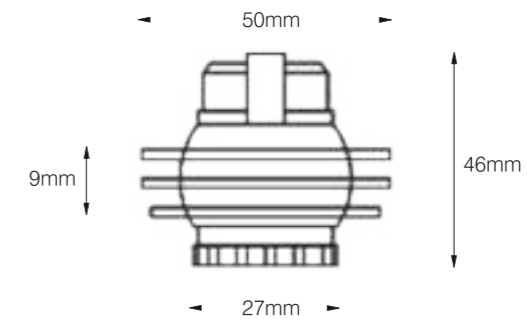

ZOOMABLE CABINET

Model:	GPWY018	GPWY038
Power:	1W	3W
Luminous:	80lm	240lm
Beam angle:	8°-40°	
Dimensions: