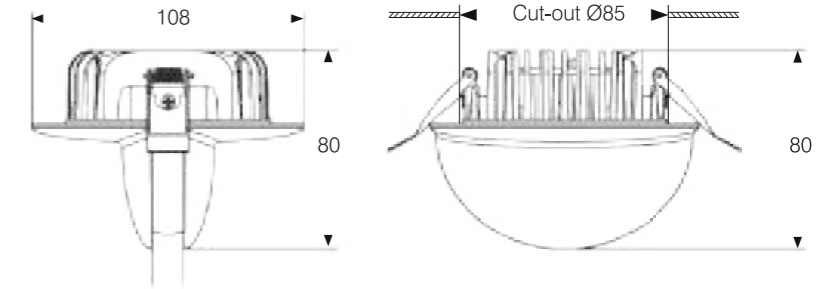

General specifications

LED:	Osram/ Cree
CRI(Ra):	>80
Material:	Aluminum
CCT:	3000K/ 4000K/ 6000K
IP rating:	66
Lifetime:	>50.000h
Control:	On/ Off, Phase dimming, 0-10V, Dali...
Voltage:	AC100-240V/ DC24V
Operating temperature:	-20°C~+50°C