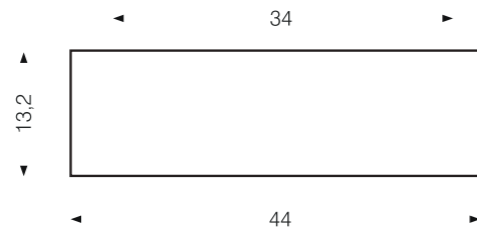

SURFACE

Body color

Matt Black

Matt White

Model:	SWY3402MK
Power:	2W
Luminous:	100lm
Beam angle:	15°/ 24°/ 38°
Dimensions:	

General specifications

LED:	Bridgelux/ Cree/ Osram/ Luminus/ Citizen / Honortek
CRI(Ra):	>92/ 95/ 97
SDCM:	<3
CCT:	3000K/ 4000K/ 6000K
UGR:	<13
IP rating:	20
Lifetime:	>50.000h
Control:	On/ Off, Triac dimming, 0-10V, Dali, Zigbee, Bluetooth
Voltage:	AC220V/ DC24V