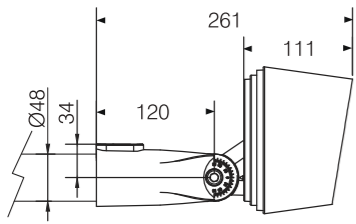

FLOOD LIGHT