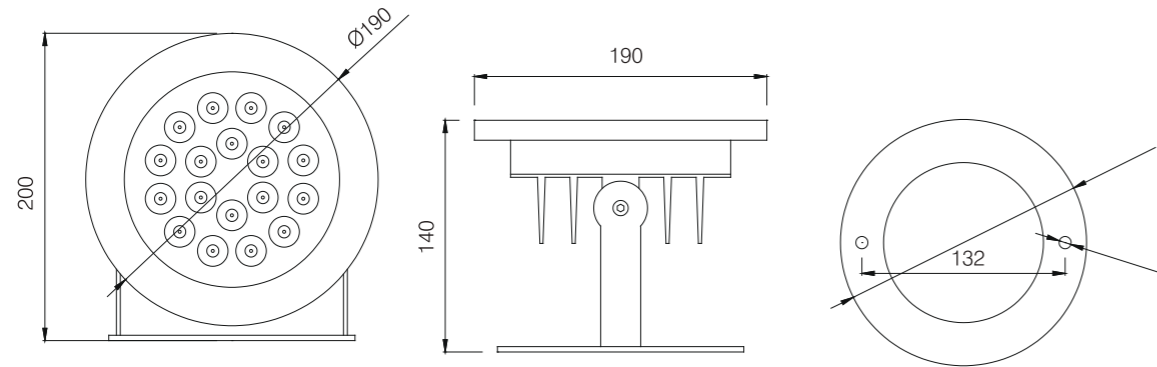

General specifications

LED:	Osram/ Cree
CRI(Ra):	> 75
Material:	Stainless steel 316
CCT:	3000K/ 4000K/ 6000K/ RGB/ RGBW
IP rating:	68
Lifetime:	> 50.000h
Control:	On/ Off, Phase dimming, 0-10V, Dali, DMX512...
Voltage:	DC12V/ DC24V
Operating temperature:	-40°C~ +50°C