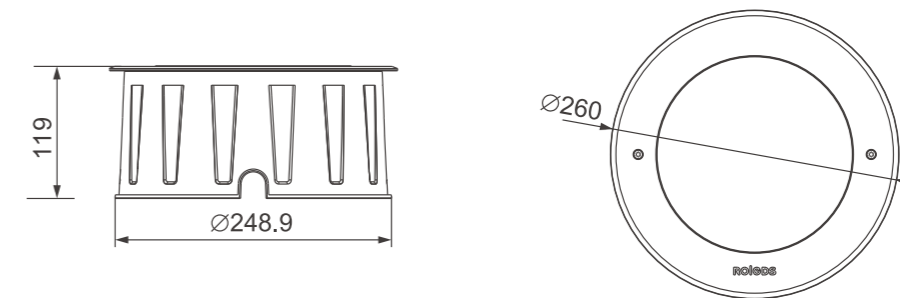

General specifications

LED:	Osram/ Cree
CRI(Ra):	>85
Material:	Die - casting aluminum housing with high corrosion resistance Tempered glass cover and custom
CCT:	2700K/ 3000K/ 4000K/ 5700K
IP rating:	67
Lifetime:	>50.000h
Control:	On/ Off, Phase dimming, 0-10V, Dali...
Voltage:	AC85V-265V/ DC24V
Operating temperature:	-40°C~ +45°C