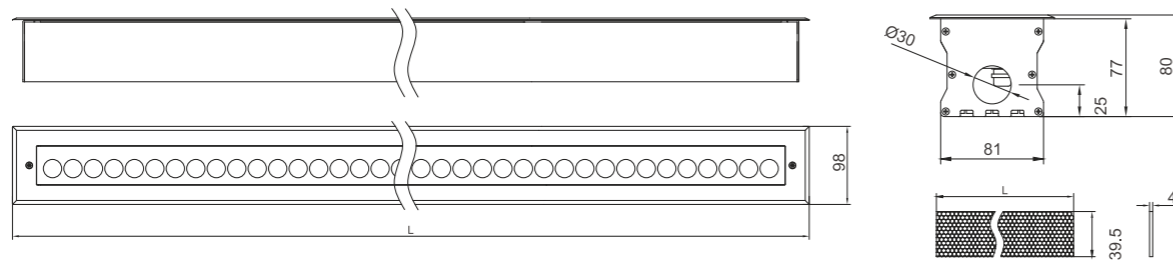

General specifications

LED:	Osram/ Cree
CRI(Ra):	>80
Material:	Extruded - aluminum housing with high corrosion resistance Tempered glass cover and custom
CCT:	2700K/ 3000K/ 4000K/ 6000K/ RGB/ RGBW
IP rating:	67
Lifetime:	>50.000h
Control:	On/ Off, Phase dimming, 0-10V, Dali, DMX512...
Voltage:	AC85V-265V/ DC24V
Operating temperature:	-30°C~ +45°C