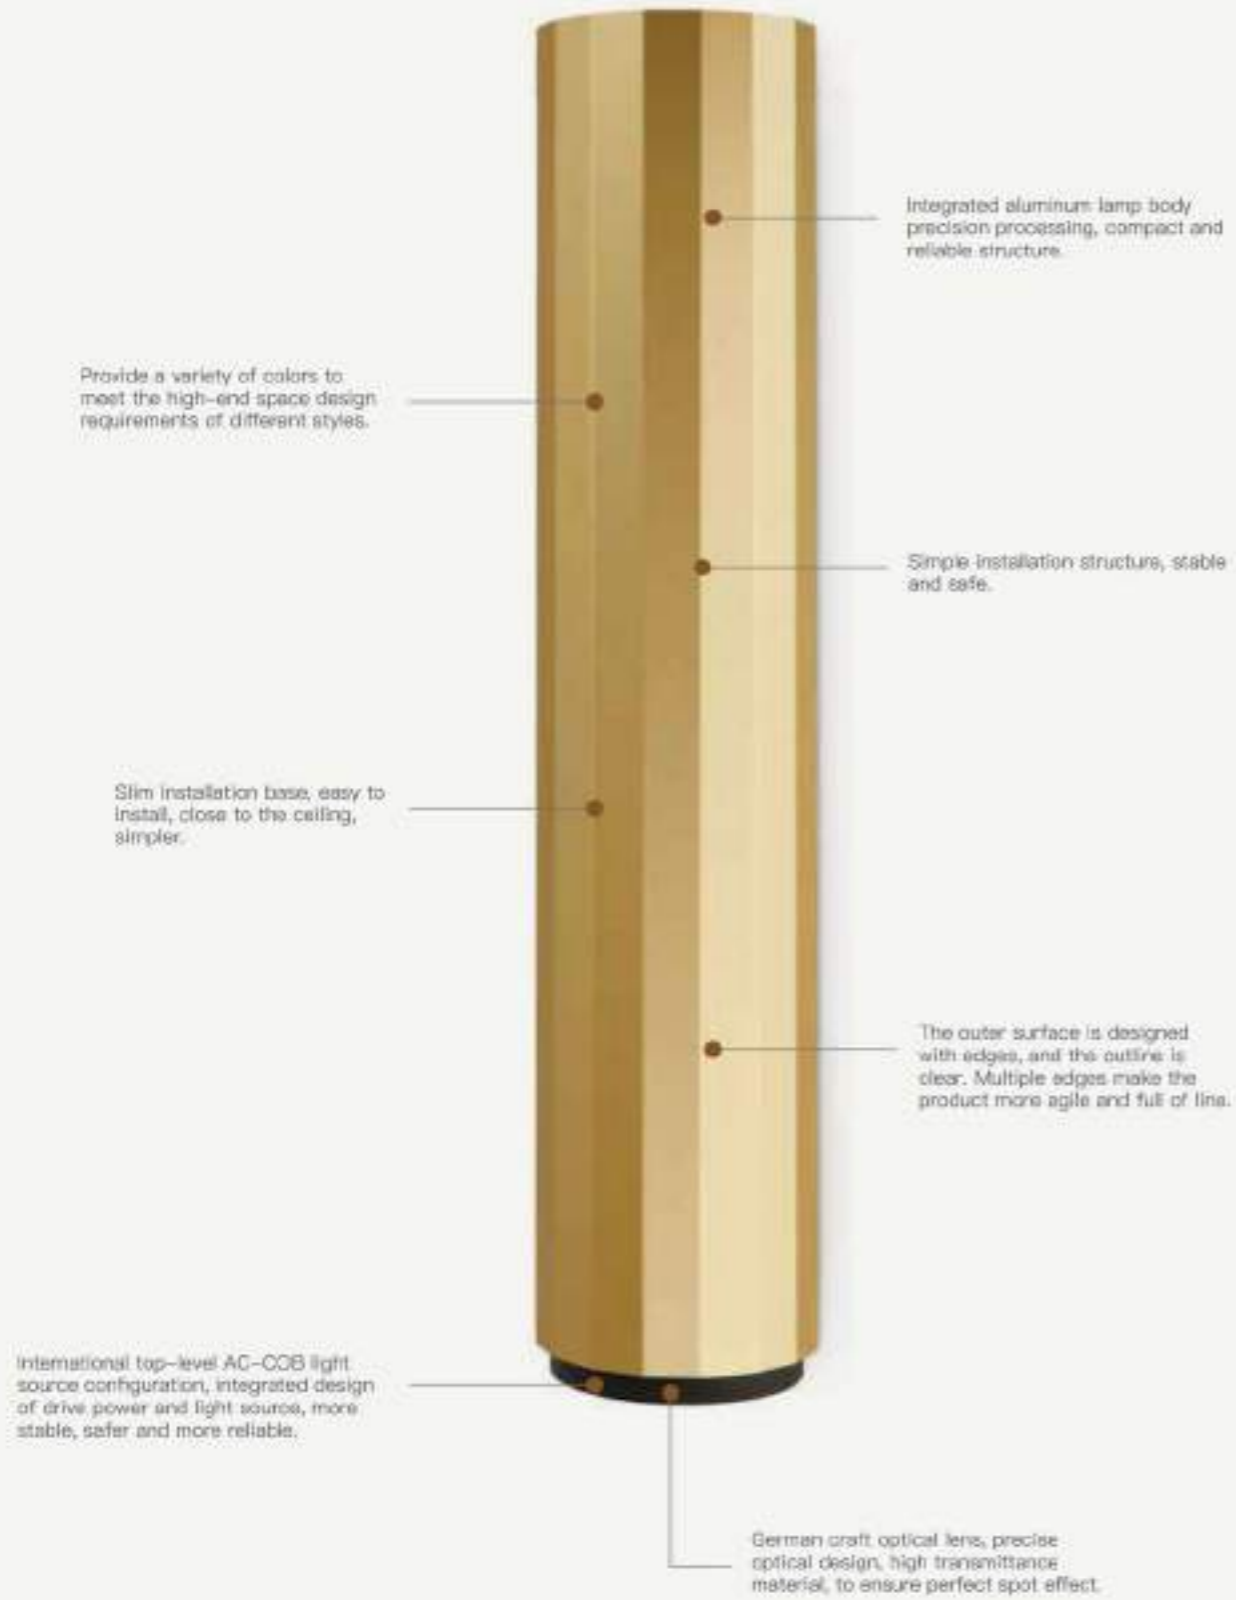

PRODUCT DESCRIPTION

Perceived light gives the world artistic charm.