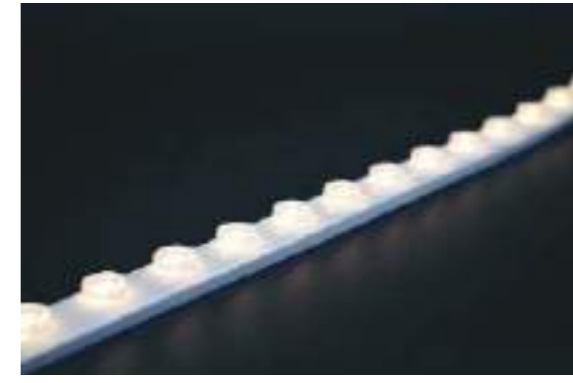

FLEXIBLE WALL WASHER

Model:	WWL1809-06	WWL1809-08	WL1809-18
Power:	6W	8W	18W
Luminous:	264lm	540lm	1900lm
Beam angle:	15°/ 30°/ 45°/ 15x60°		
Control:	On/ Off, Dali, 0-10V, Triac dimming, Dmx512		
Color:	RGB	RGBW	MONO
Voltage:	DC12V-24V