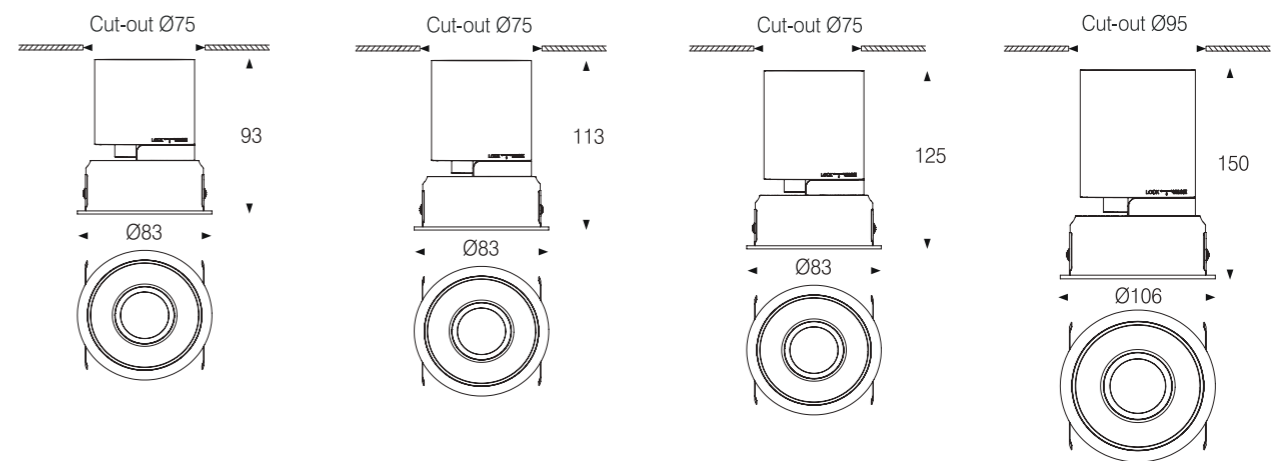

Dimensions:

General specifications

LED:	Bridgelux/ Cree/ Osram/ Luminus/ Citizen / Honortek
CRI(Ra):	>95/ 97
SDCM:	<3
CCT:	2700K/ 3000K/ 4000K/ 5500K/ 6500K/ Tunable White/ RGB
UGR:	<10
IP rating:	44
Lifetime:	>50.000h
Control:	On/ Off, Triac dimming, 0-10V, Dali, Zigbee, Bluetooth