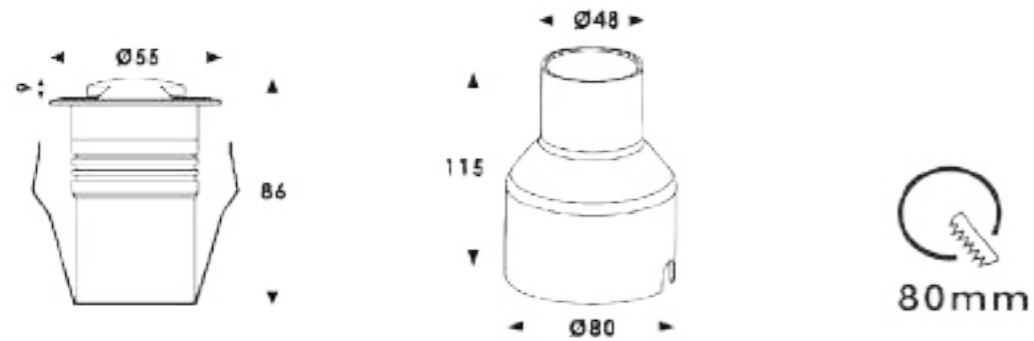

General specifications

LED:	Osram/ Cree
CRI(Ra):	>80
Material:	Stainless steel 316
CCT:	2200K/ 2700K/ 3000K/ 4000K/ 6500K/ RGB/ RGBW
IP rating:	68
Lifetime:	>50.000h
Control:	On/ Off, Phase dimming, 0-10V, Dali, DMX512...
Voltage:	AC85V-265V/ DC24V
Operating temperature:	-20°C~ +40°C