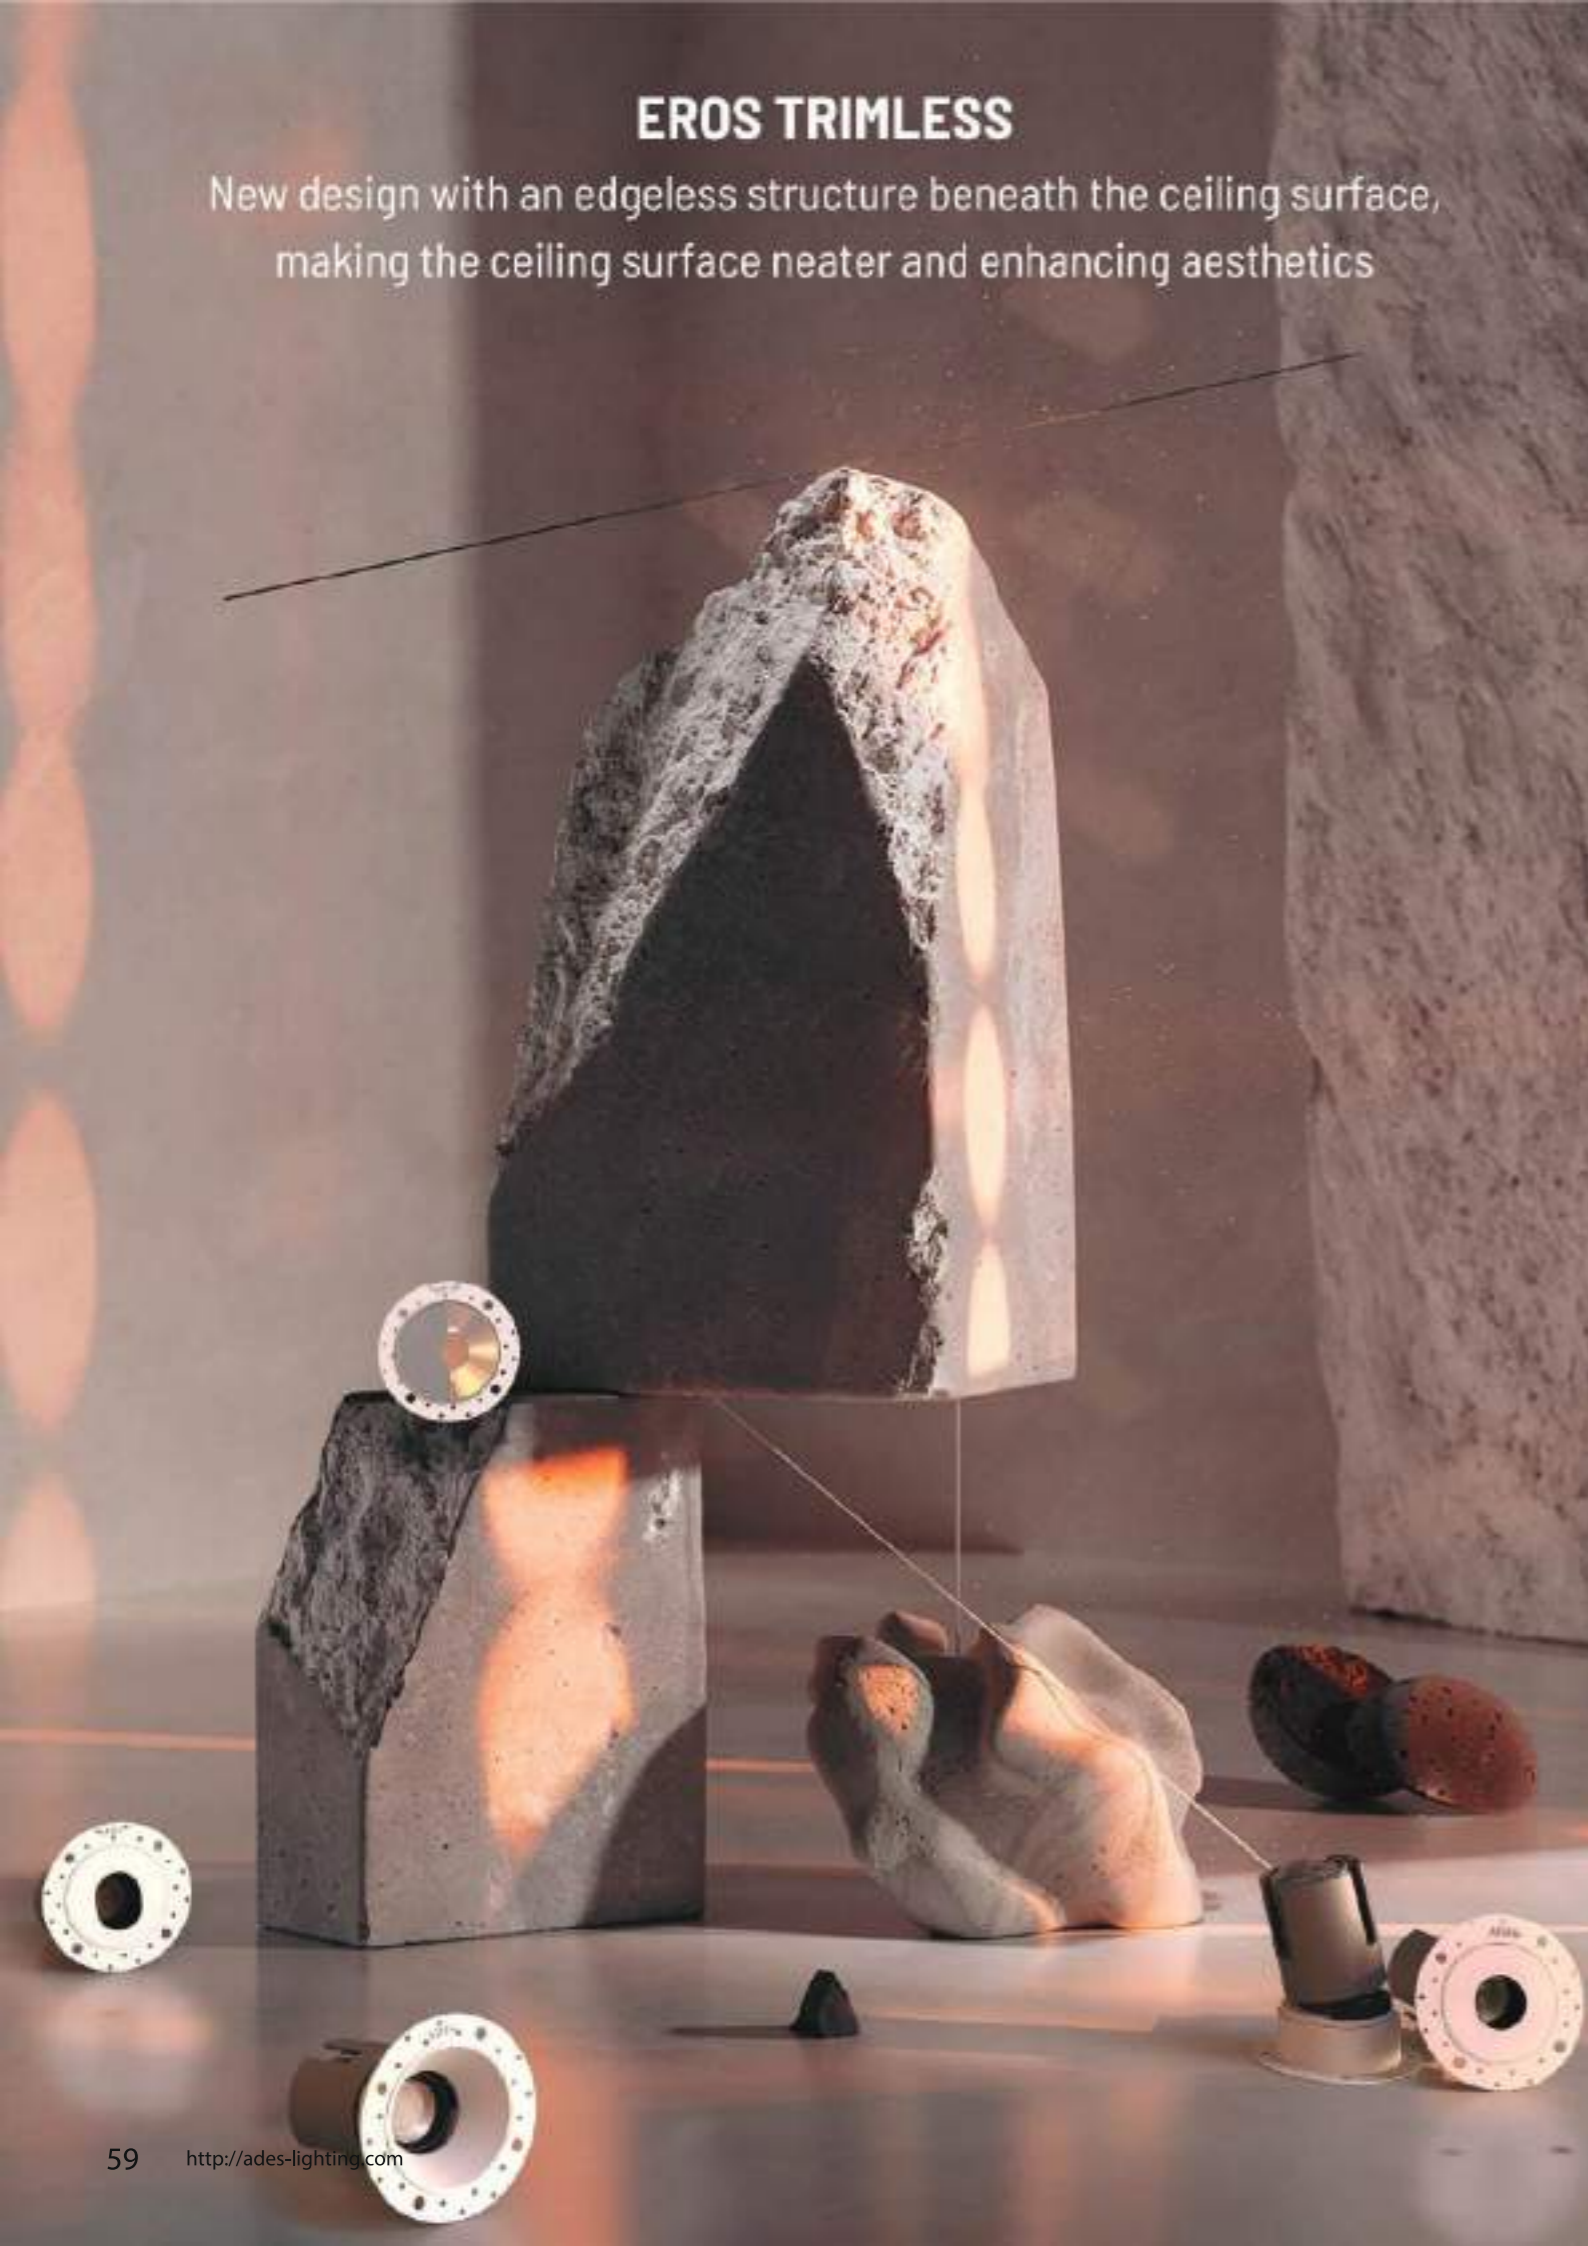

EROS TRIMLESS

New design with an edgeless structure beneath the ceiling surface, making the ceiling surface neater and enhancing aesthetics