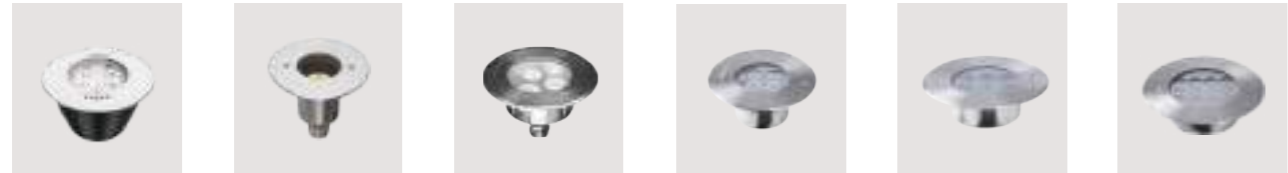

UW145-12SL 518 UNDERWATER LIGHT
UW98-02LT 519 UNDERWATER LIGHT
UW118-06LT 520 UNDERWATER LIGHT
UW135-08LT 521 UNDERWATER LIGHT
UW180-12LT 522 UNDERWATER LIGHT
UW205-24LT 523 UNDERWATER LIGHT