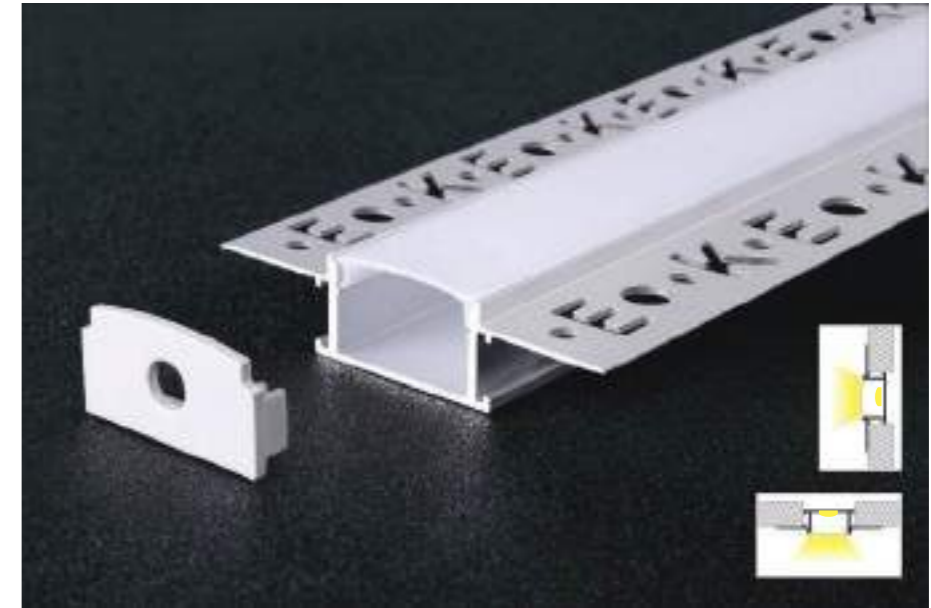

PC cover

- ☐ Milky white
- ☒ Black
- ☐ Acrylic matte