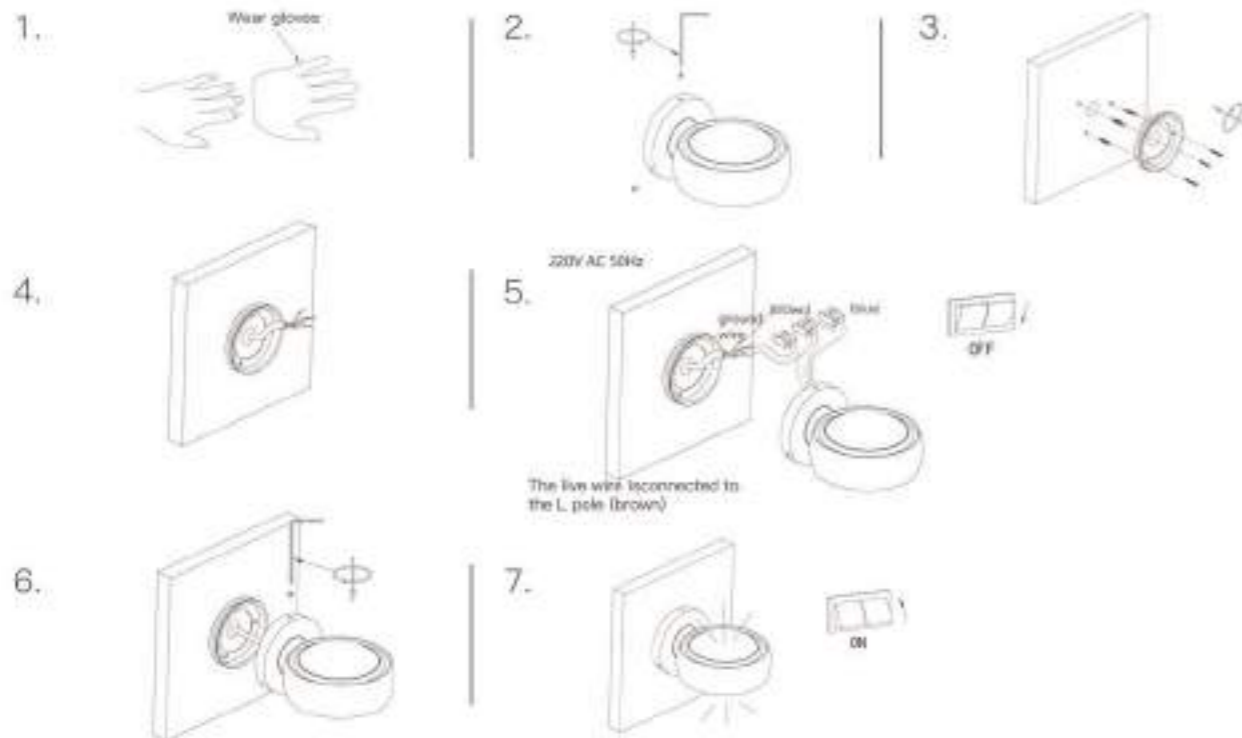

Install

SWA0042-01A-008

Type	Installation Mode	Size	Finish	IP	Wattage	Luminous flux	Beam Angle	CCT	
Wall lamp	Surface mount	105.8*60*34	Chrome	IP20	4Wx2	290Lm	90°	2700K	4000K
Finish Other	Sand white/Bright black								

SWA0042-01B-012

Type	Installation Mode	Size	Finish	IP	Wattage	Luminous flux	Beam Angle	CCT	
Wall lamp	Surface mount	142.8*120*40	Chrome	IP20	6Wx2	410Lm	90°	2700K	4000K
Other Finish	Rose Gold/Sand white/Bright black