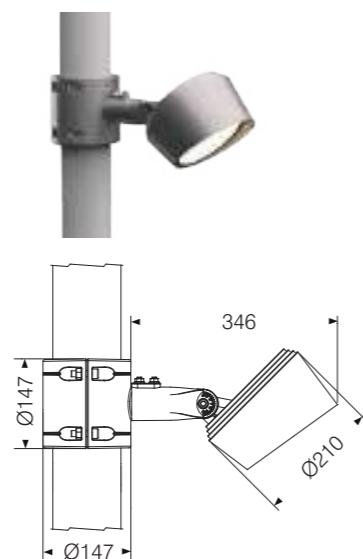

FLOOD LIGHT

Model:	FL210-30SL	FL210-45SL	FL210-60SL	FL210-100SL
Power:	30W	45W	60W	100W
Beam angle:	1,5°	2°	2,6°/ 6°/ 12°/ 20°/ 30°/ 40°/ 60°	
Dimensions:				

General specifications

LED:	Osram/ Cree
CRI(Ra):	> 80
Material:	Extruded aluminum housing with high corrosion resistance Tempered glass cover and custom
CCT:	2700K/ 3000K/ 4000K/ 6500K/ RGB/ RGBW
IP rating:	65
Lifetime:	> 50.000h
Control:	On/ Off, Phase dimming, 0-10V, Dali, DMX512...
Voltage:	AC85V-265V/ DC24V
Operating temperature:	-20°C ~ +50°C
Accessory	Round-meshed Grill, Honeycomb, Anti-glare Shield