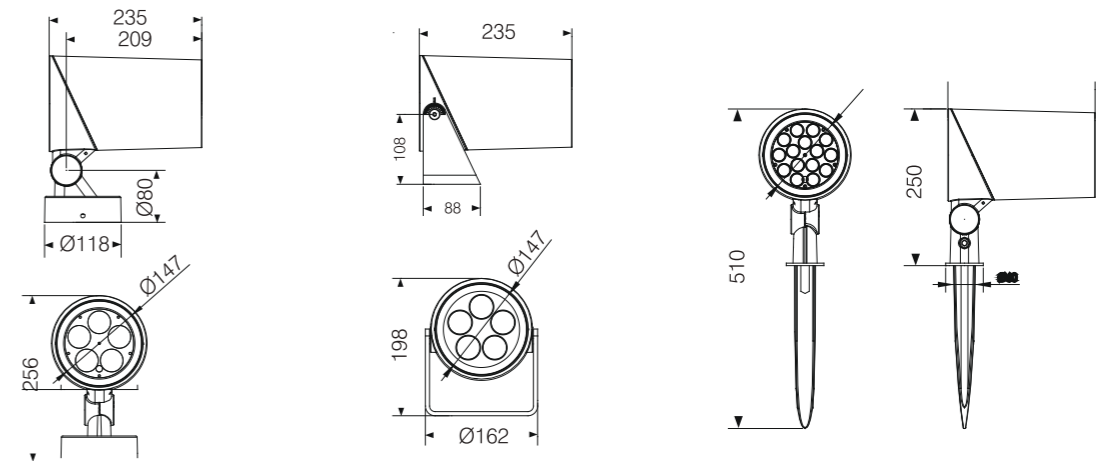

Dimensions: