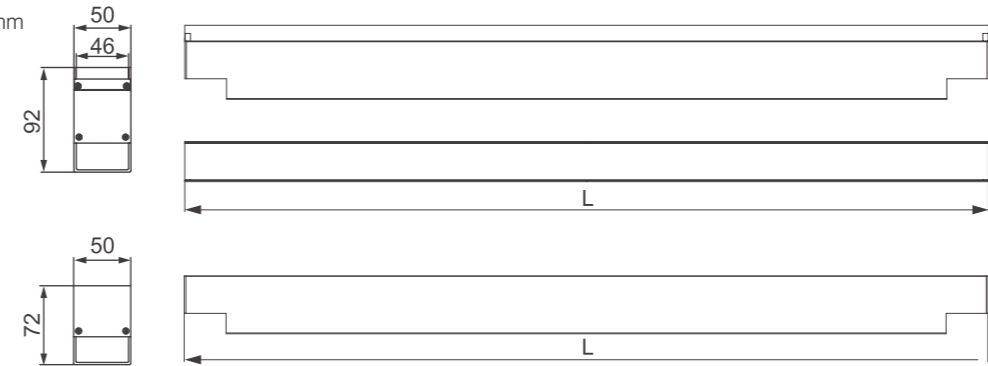

Model:	IG50-10RL	IG50-12RL	IG50-15RL
Power:	10W	12W	15W
Beam angle:	120°		
Dimensions:			

L=1000/ 500/ 300mm