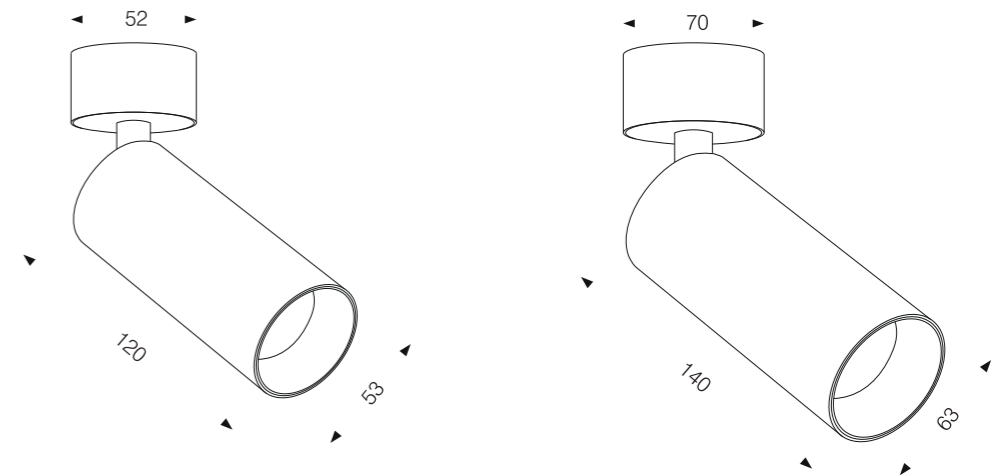

SURFACE

Model:	L5310S	L6320S
Power:	10W	20W
Luminous:	750lm	1500lm
Beam angle:	15°/ 24°/ 36°	
Dimensions: