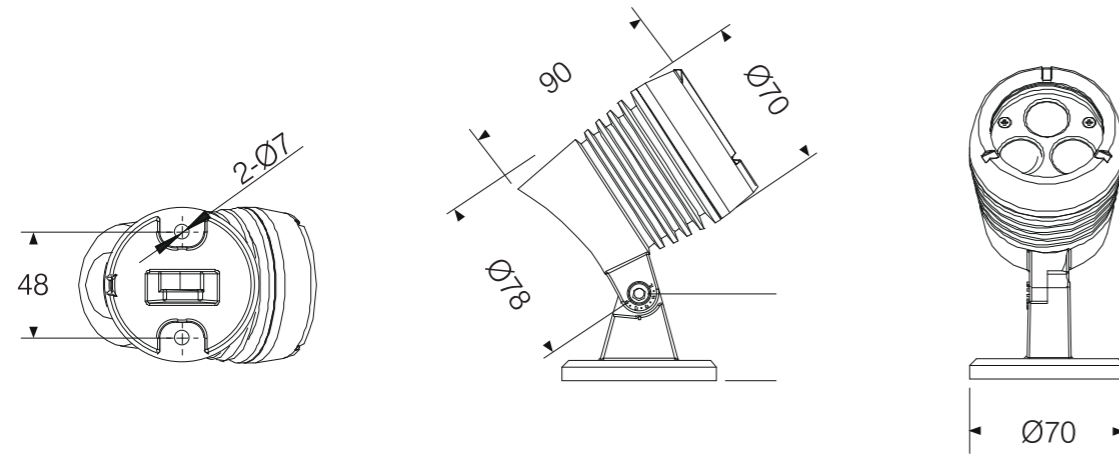

Model:	FL7003-3SL	FL7006-3SL
Power:	3W	6W
Beam angle:	8°/ 12°/ 20°/ 30°/ 45°/ 15°x30°/ 10°x60°	
Dimensions:		

General specifications

LED:	Osram/ Cree
CRI(Ra):	>80
Material:	Aluminum
CCT:	2700K/ 3000K/ 4000K/ 6500K/ RGB/ RGBW
IP rating:	66
Lifetime:	>50.000h
Control:	On/ Off, Phase dimming, 0-10V, Dali, DMX512...
Voltage:	AC85V-265V/ DC24V
Operating temperature:	-20°C~+50°C
Accessory	Honeycomb