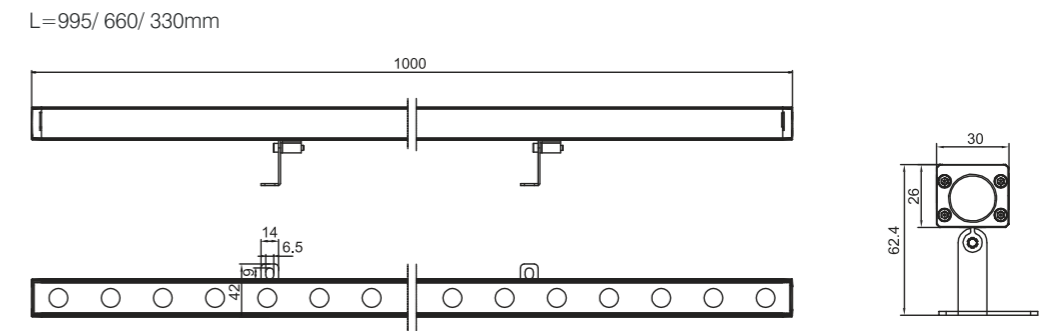

General specifications

LED:	Osram/ Cree
CRI(Ra):	>80
Material:	Extruded - aluminum housing with high corrosion resistance Tempered glass cover and custom
CCT:	2700K/ 3000K/ 4000K/ 5700K/ RGBW
IP rating:	67
Lifetime:	>50.000h
Control:	On/ Off, Phase dimming, 0-10V, Dali, DMX512...
Voltage:	DC24V
Operating temperature:	-30°C~ +45°C
Accessory	Anti-Glare Baffle, T-shape bracket