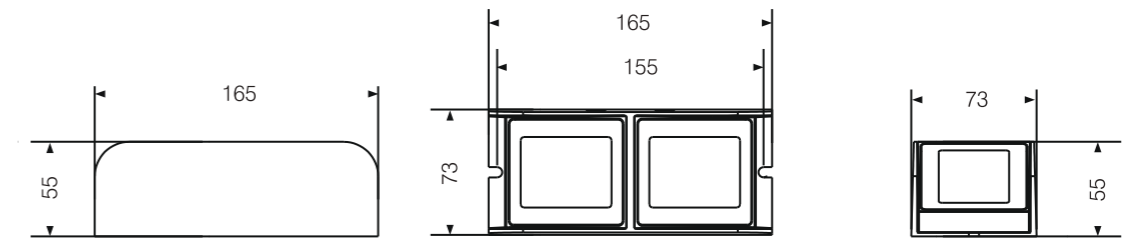

General specifications

LED:	Osram/ Cree
CRI(Ra):	>80
Material:	Extruded aluminum housing with high corrosion resistance Tempered glass cover and custom
CCT:	2700K/ 3000K/ 4000K/ 6500K/ RGB/ RGBW
IP rating:	66
Lifetime:	>50.000h
Control:	On/ Off, Phase dimming, 0-10V, Dali, DMX512...
Voltage:	AC100-240V/ DC24V
Operating temperature:	-20°C~ +50°C