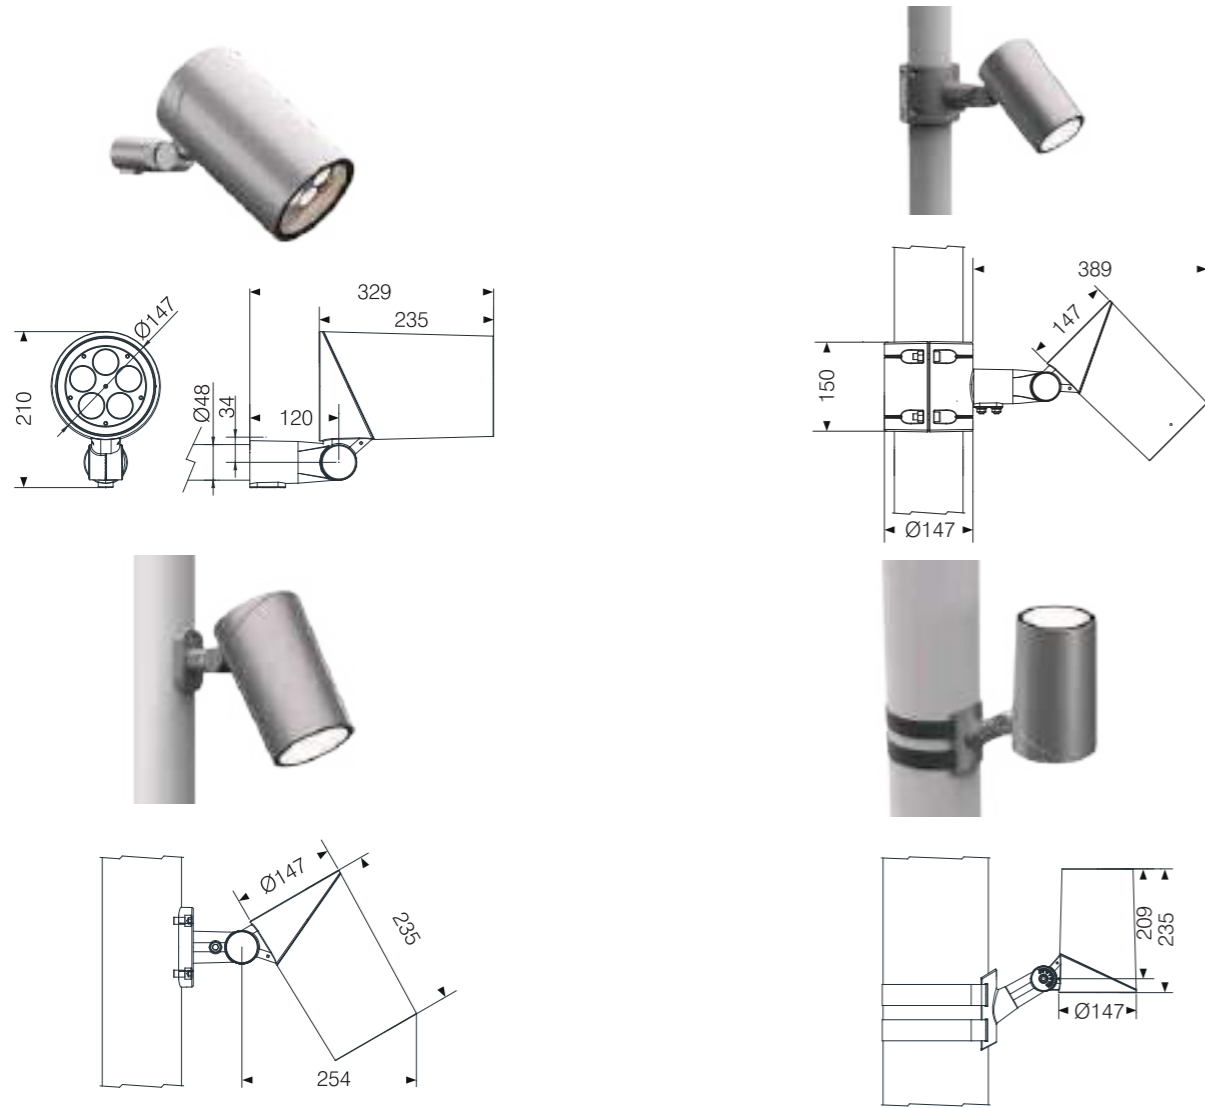

GARDEN LIGHT

Model:	GD2603	GD5006
Power:	3W	6W
Beam angle:	5,5°/ 12°/ 20°/ 30°/ 10X70°/ 5X20°	
Dimensions:		

General specifications

LED:	Osram/ Cree
CRI(Ra):	>85
Material:	Die - casting aluminum housing with high corrosion resistance Tempered glass cover and custom
CCT:	2700K/ 3000K/ 4000K/ 6500K
IP rating:	66
Lifetime:	>50.000h
Control:	On/ Off, Dali, 0-10V, Phase dimming, CC
Voltage:	AC85V-265V/ DC24V
Operating temperature:	-20°C~ +50°C
Accessory	Hood, Spike, Honeycomb