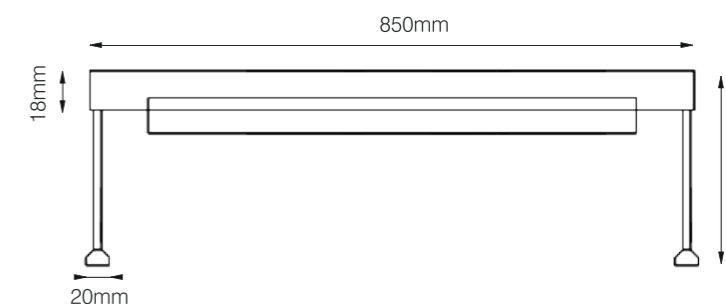

General specifications

LED:	Bridgelux/ Cree/ Osram/ Luminus/ Citizen / Honortek
Material:	Aluminum alloy lamp body
CRI(Ra):	>92/ 95/ 97
CCT:	3000K/ 4000K/ 6000K
UGR:	<13
IP rating:	20
Lifetime:	>50.000h
Control:	On/ Off, Triac dimming
Voltage:	DC24V