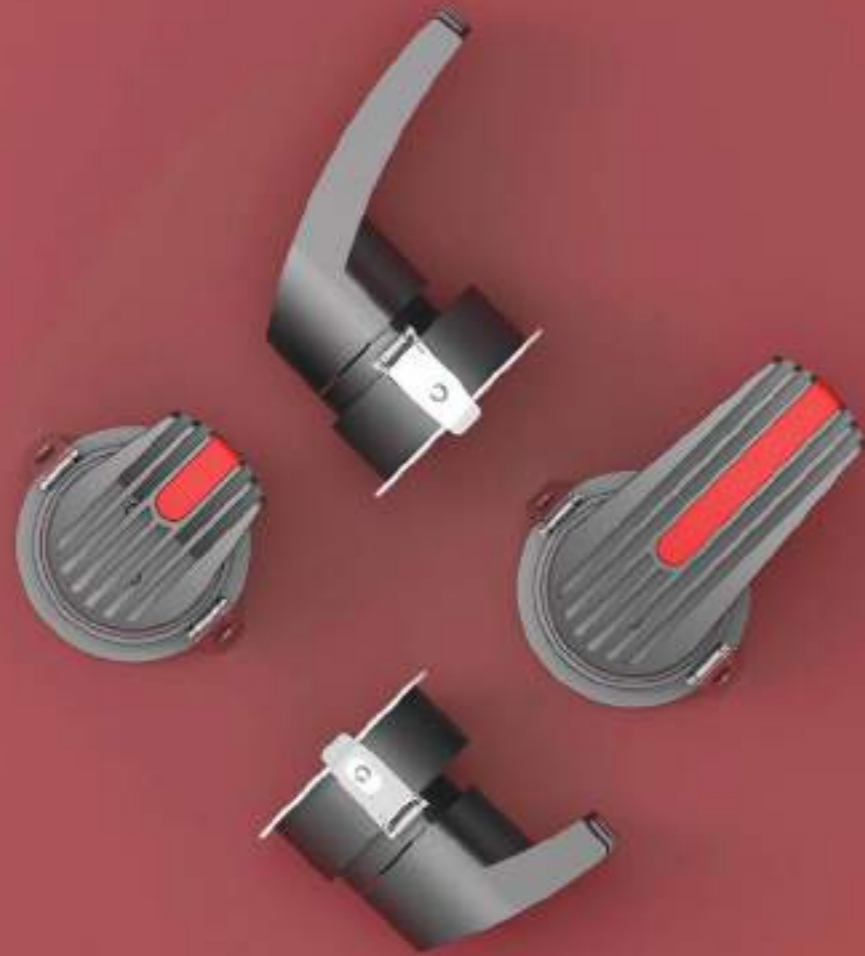

Body color

● Metal Grey

○ Reflector color

○ Matt White

● Matt Black

● Gloss Silver