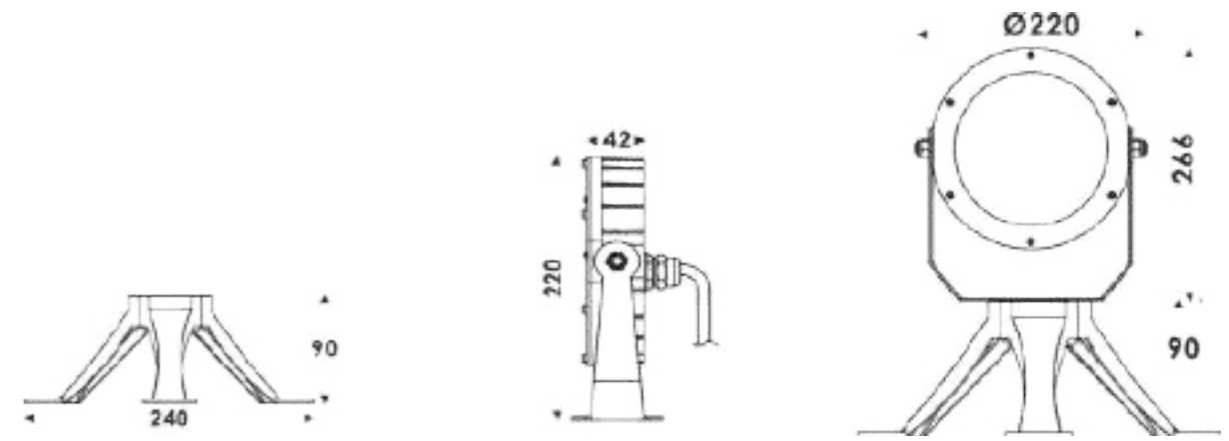

General specifications

LED:	Osram/ Cree
CRI(Ra):	>80
Material:	Stainless steel 316
CCT:	3000K/ 4000K/ 6000K/ RGB/ RGBW
IP rating:	68
Lifetime:	>50.000h
Control:	On/ Off, Phase dimming, 0-10V, Dali, DMX512...
Voltage:	DC12V/ DC24V
Operating temperature:	-20°C~ +50°C