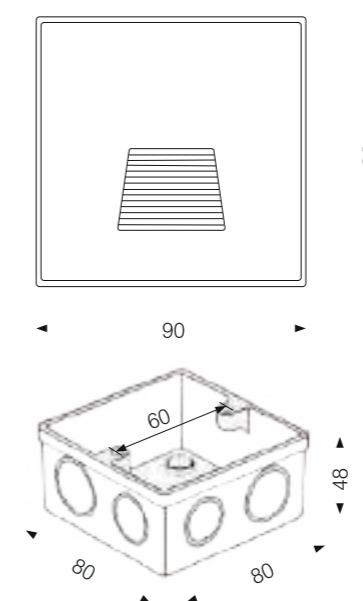

Model: S9003-65A

S9003-65B

Power: 3W

3W

Dimensions: