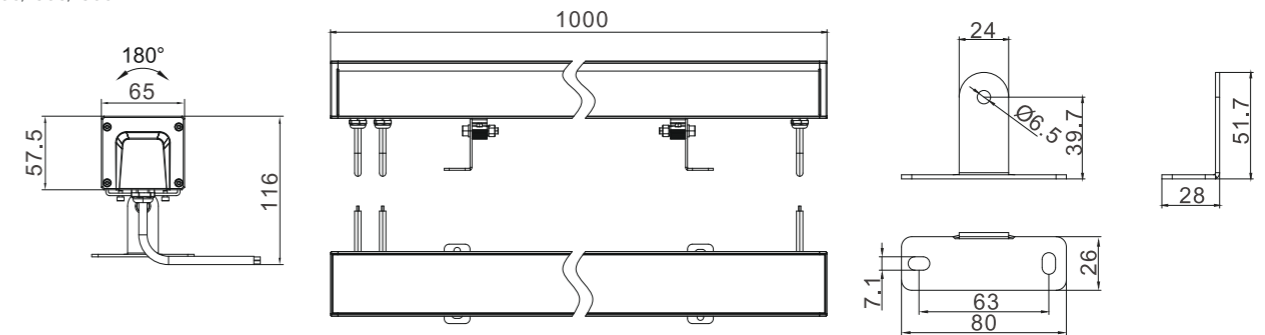

Model:	LN65-48RL	LN65-60RL
Power:	48W	60W
Beam angle:	7°/ 15°/ 22°/ 30°/ 45°/ 60°/ 15°x60°/ 20°x40°	

Dimensions:

L=1000/ 500/ 300mm