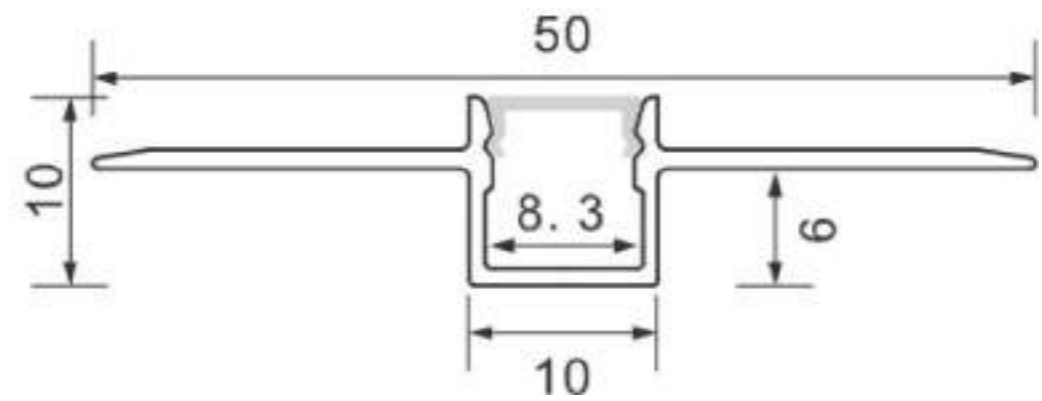

Model: AT5010

Dimensions: