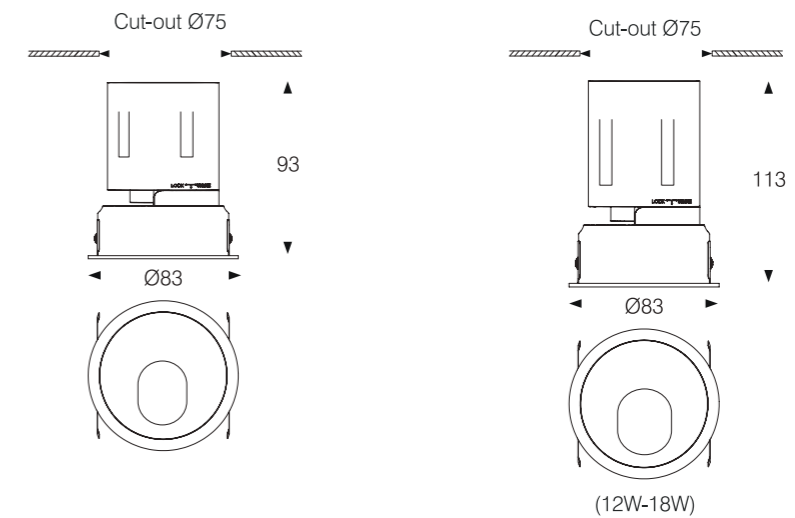

RECESSED CEILING

Model:	E7507E	E7512E	E7518E
Power:	7W	12W	18W
Luminous:	525lm	900lm	1350lm
Beam angle:	24°/ 36°		
Dimensions: