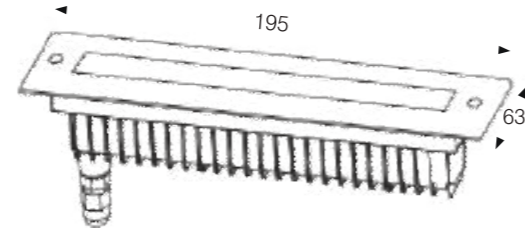

General specifications

LED:	Osram/ Cree
CRI(Ra):	>80
Material:	Stainless steel 316
CCT:	3000K/ 4000K/ 6000K/ RGB/ RGBW
IP rating:	68
Lifetime:	>50.000h
Control:	On/ Off, Phase dimming, 0-10V, Dali, DMX512...
Voltage:	DC12V/ DC24V
Operating temperature:	-20°C~ +50°C