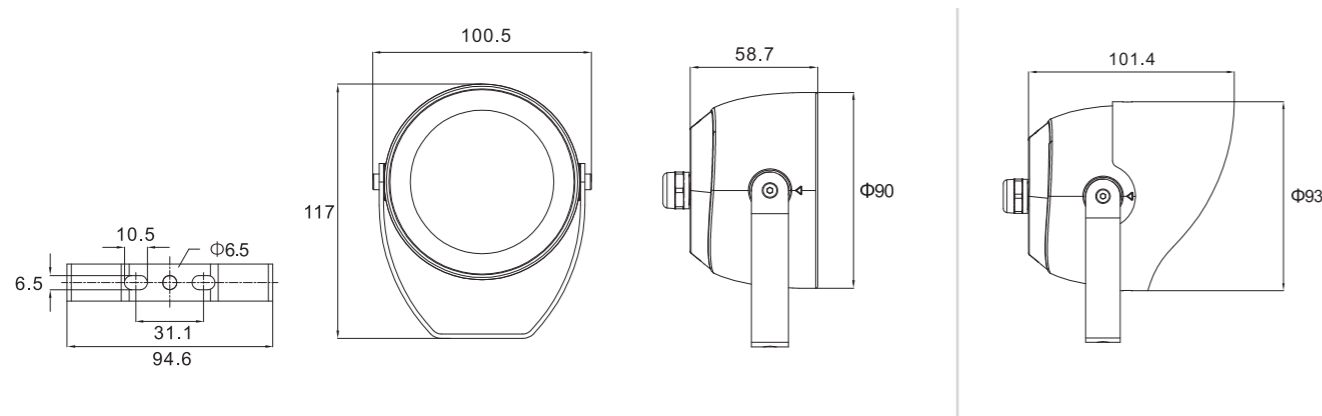

General specifications

LED:	Osram/ Cree
CRI(Ra):	>80
Material:	Aluminum
CCT:	2700K/ 3000K/ 4000K/ 6500K/ RGB/ RGBW
IP rating:	66
Lifetime:	>50.000h
Control:	On/ Off, Phase dimming, 0-10V, Dali, DMX512...
Voltage:	DC24V
Operating temperature:	-40°C~ +50°C