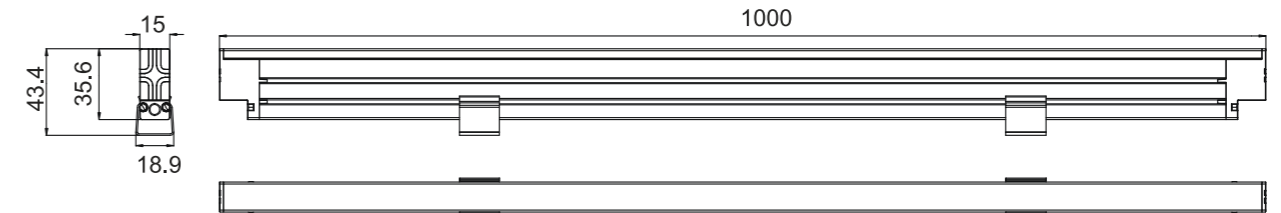

Model:	LN15-48RL
Power:	48W
Beam angle:	120°
Dimensions:	

L=1000/ 500/ 300mm