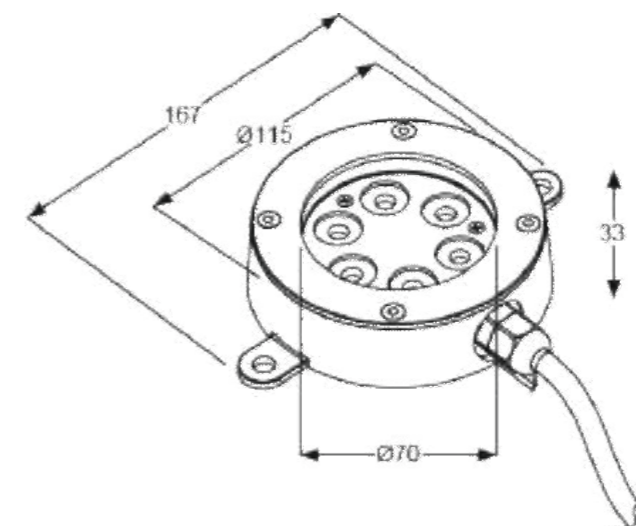

Model:	UW115-12LT
Power:	12W
Beam angle:	10°/ 25°/ 40°/ 60°/ 90°/ 100°
Dimensions: