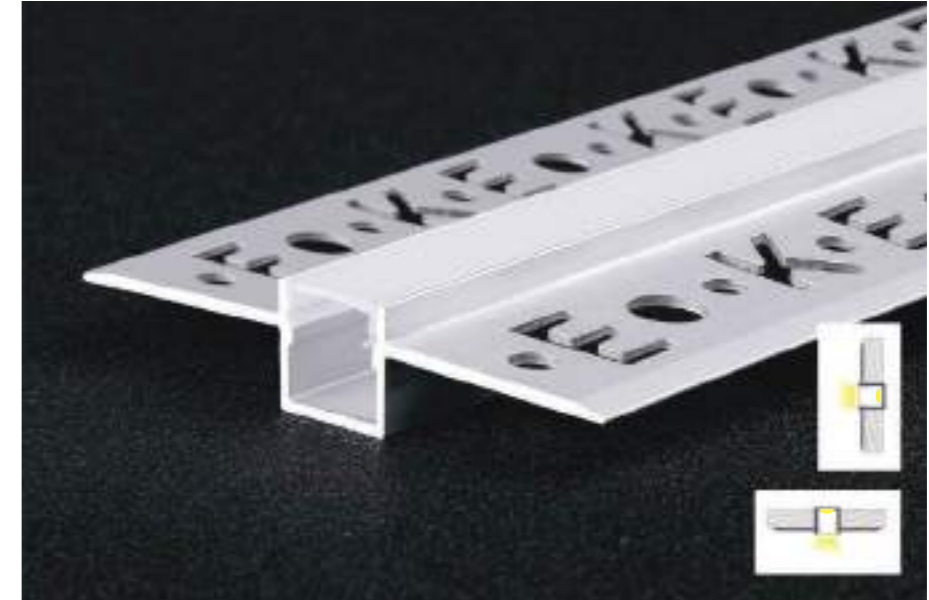

- Milky white
- Black
- Acrylic matte

Surface color

- Matt Black
- Matt White

PC cover

- Milky white
- Black
- Acrylic matte

Model: ATG3010

Dimensions:

Model: AT5010