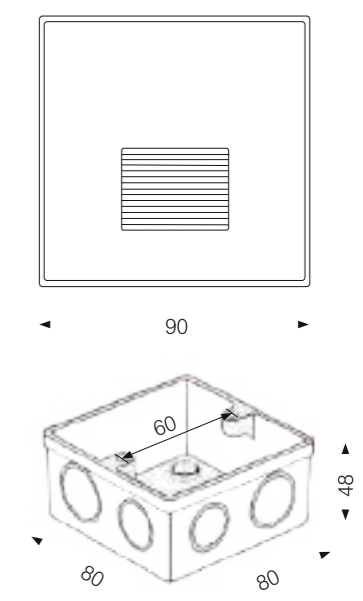

Model: S9003-65A

S9003-65B

Power: 3W

3W

Dimensions: