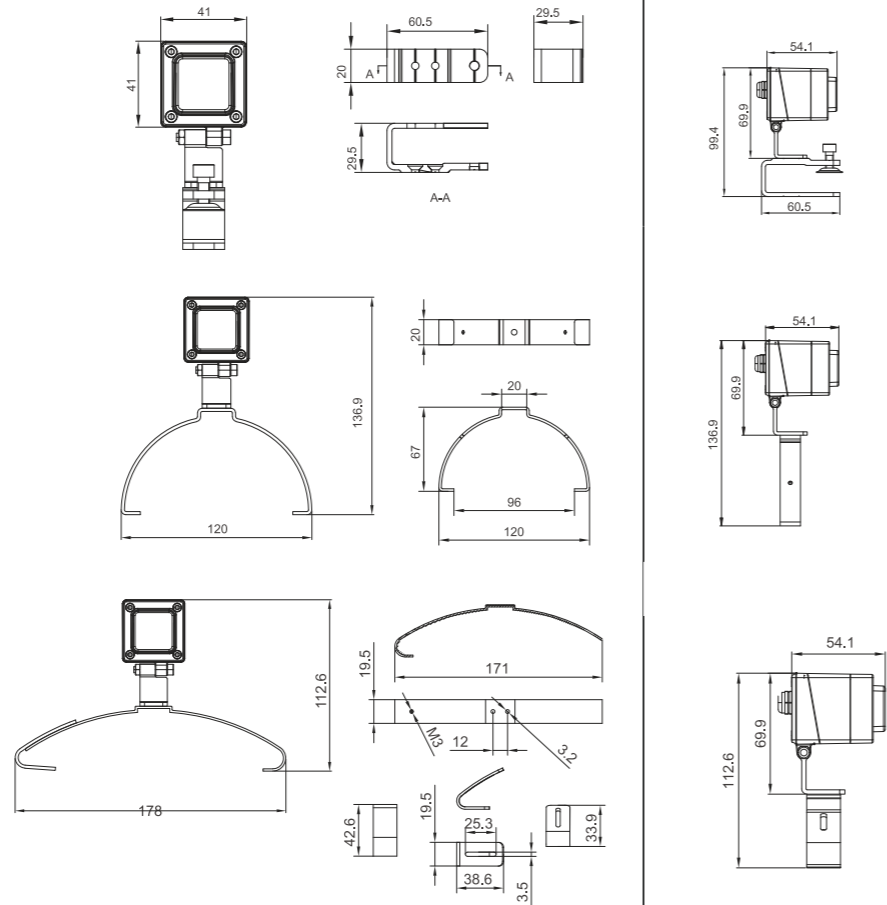

Model:	FL4054-01RL	FL4054-03RL
Power:	1W	3W
Beam angle:	7°/ 15°/ 25°/ 15x45°	
Dimensions: