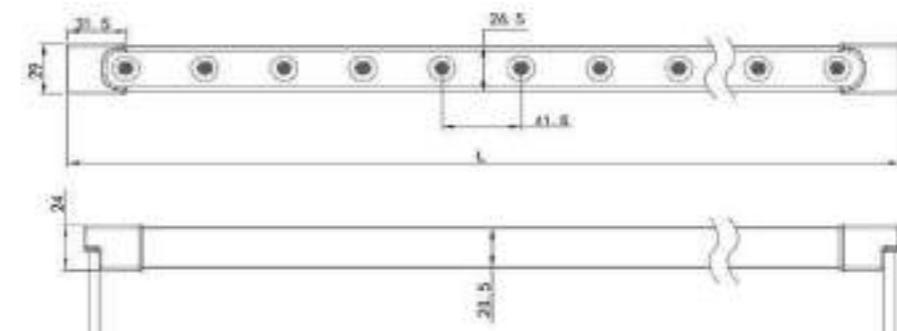

Dimensions:

Bending diameter

Accessories option

Aluminum Clip

Adjustable Angle Clip

Aluminum Profile

HORIZONTAL
BENDING
NEON FLEX

Model:	NTS1010-2405	NTS1010-2410
Power:	5W	10W