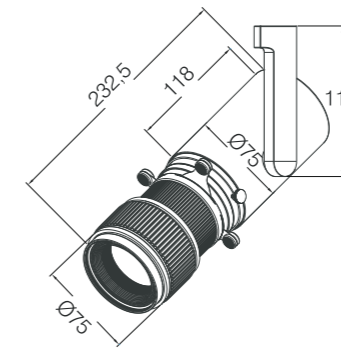

ART TRACK LIGHT

Body color

Matt Black

Matt White

Reflector color

Matt White

Matt Black

Model:	T7520A-7536	T7520A-7525
Power:	20W	20W
Lumini-:	650-750lm	650-750lm
Beam angle:	zoom 20°-36°	zoom 15°-25°
Dimensions:		