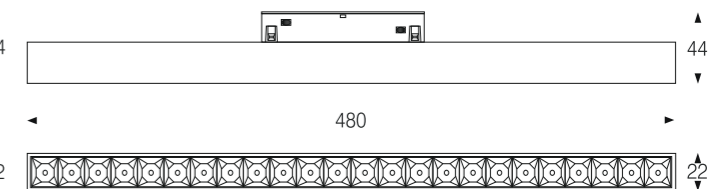

MAGNETIC SLIM

Body color

● Matt Black

○ Matt White

Reflector color

● Black

Model:	AMLS12006	AMLS24012	AMLS36018	AMLS48024
Power:	6W	12W	18W	24W
Luminous:	360lm	720lm	1350lm	1440lm
Beam angle:	24°/ 36°			
Dimensions:				