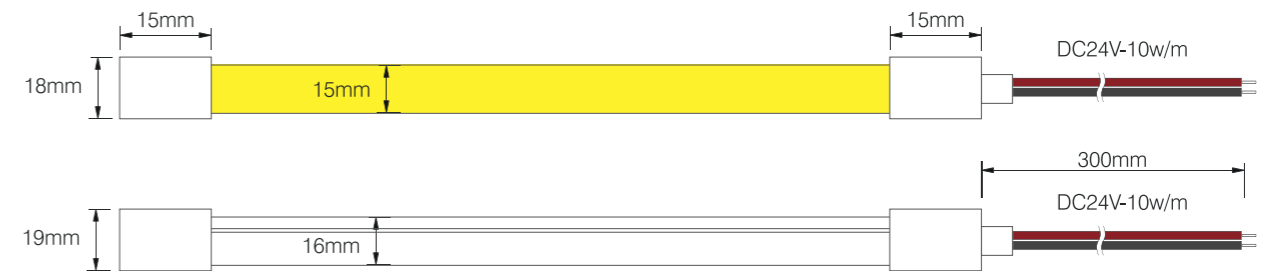

Dimensions: