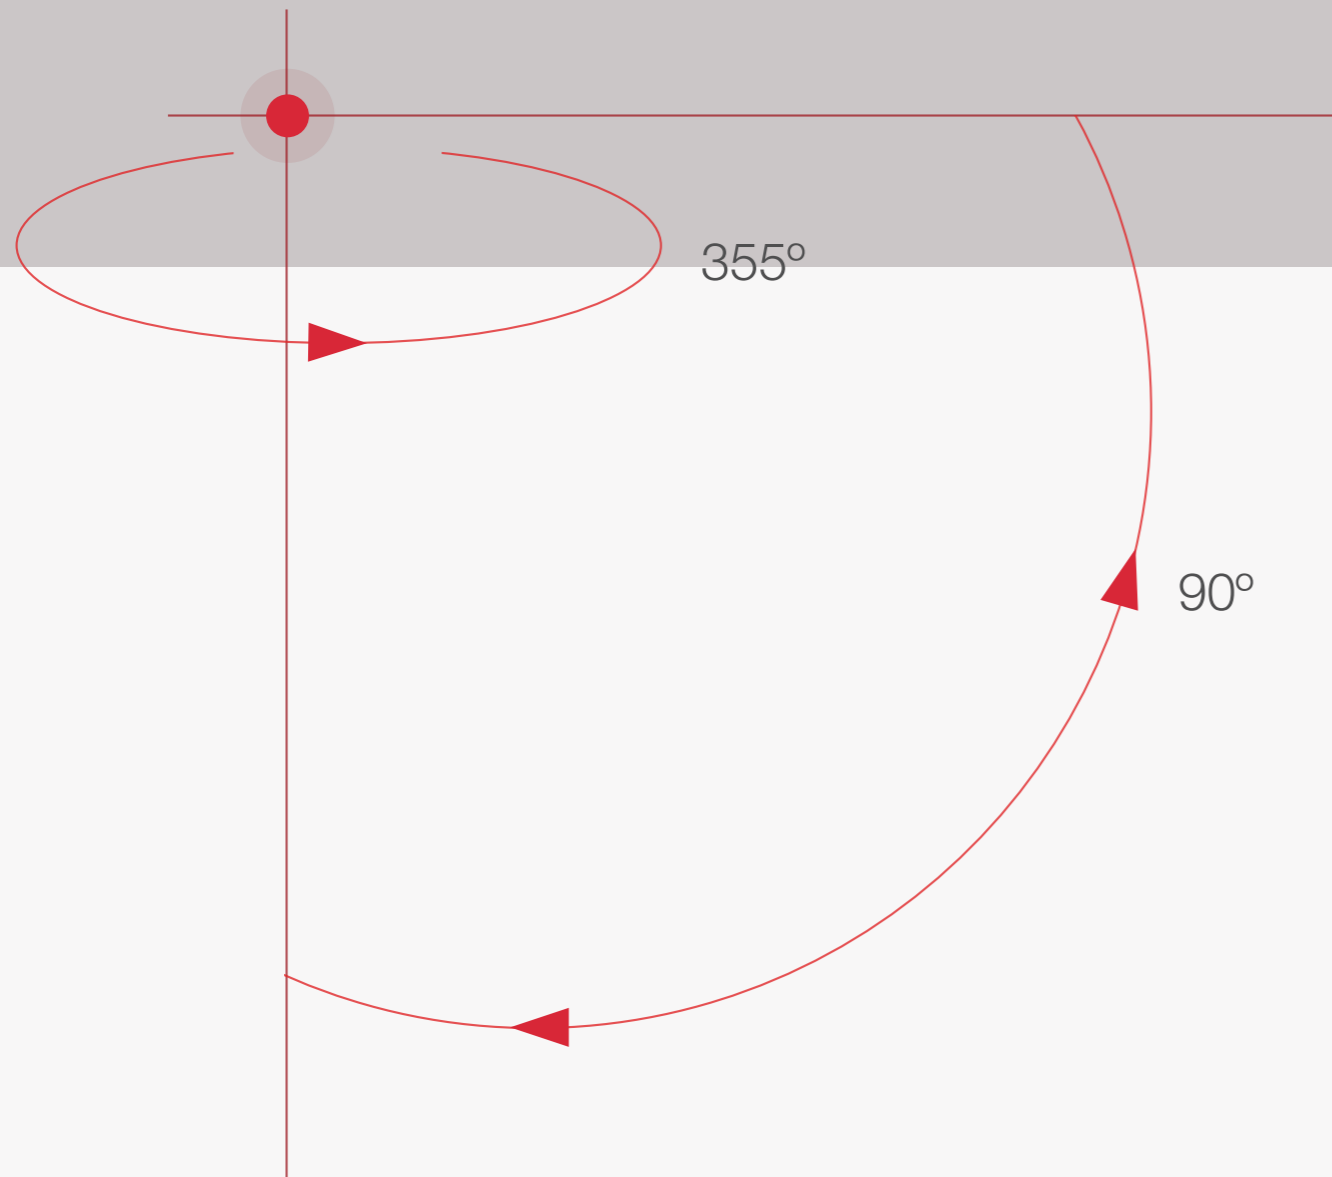

HELIOS

- The Helios uses an asymmetrical hinge that allows for 90° of tilt and 355° of rotation. The unique feature of this hinge is the thin, seamless tube shape that increases aesthetics.
- Suitable for residential, store,.....