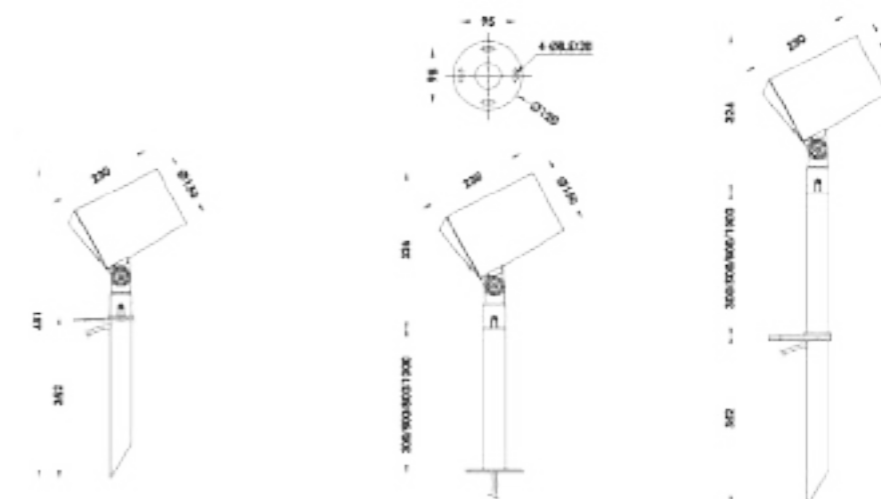

Model:	GD15042-06AL	GD15036-12AL	GD15040-01AL
Power::	6x7W	12x3W	40W
Beam angle:	3°/ 8°	25°/ 40°/ 60°	25°/ 40°/ 60° 10x60°/ 20x30°
Dimensions:			

General specifications

LED:	Osram/ Cree
CRI(Ra):	>80
Material:	Extruded aluminum housing with high corrosion resistance Tempered glass cover and custom
CCT:	2000K/ 2700K/ 3000K/ 4000K/ 6500K/ 10000K/ RGB/ RGBW
IP rating:	65
Lifetime:	>50.000h
Control:	On/ Off, Phase dimming, 0-10V, Dali, DMX512...
Voltage:	AC85V-265V/ DC24V
Operating temperature:	-20°C~+40°C
Accessory	Filter, Honeycomb