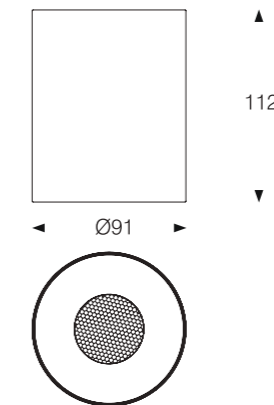

SURFACE

Model:	D7610W	D9120W	D12830W
Power:	10W	20W	30W
Luminous:	700lm	1400lm	2100lm
Beam angle:	15°/ 24°/ 36°		

Dimensions: