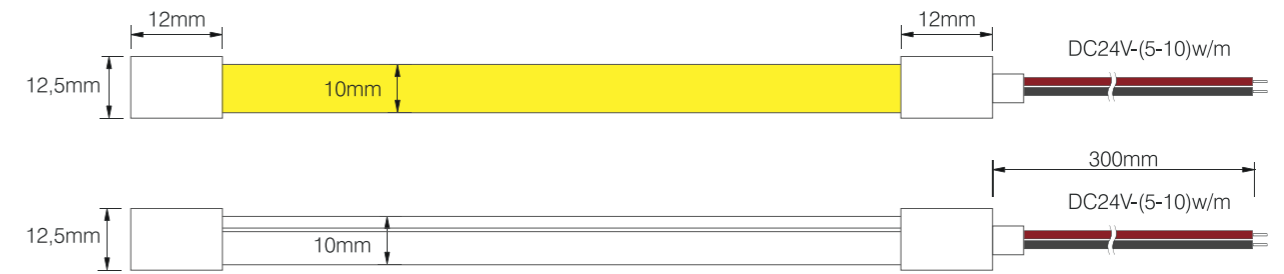

Dimensions: