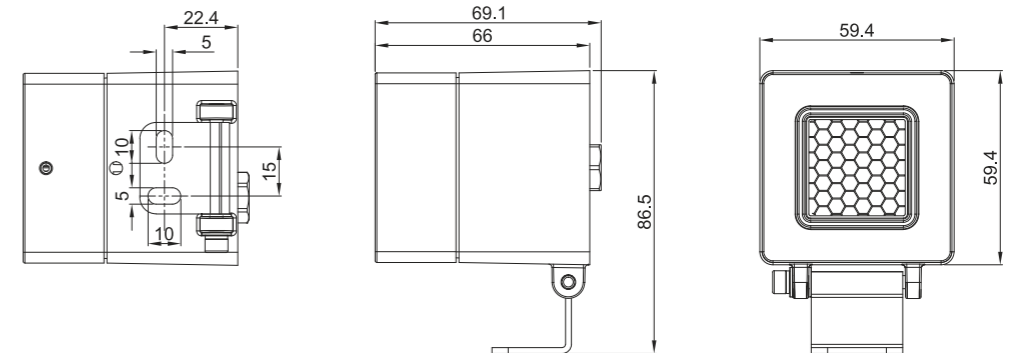

Model:	FL5966-03RL	FL5966-06RL	FL5966-06RL	FL5966-08RL
Power:	3W	6W	6W	8W
Beam angle:	4°	15°/ 30°	7°/ 20°/ 30°	8°/ 15°/ 30°/ 15x45°
Dimensions:				

General specifications

LED:	Osram/ Cree
CRI(Ra):	> 85
Material:	Die - casting aluminum housing with high corrosion resistance Tempered glass cover and custom
CCT:	2700K/ 3000K/ 4000K/ 6000K/ RGBW
IP rating:	66
Lifetime:	> 50.000h
Control:	On/ Off, Phase dimming, 0-10V, Dali, DMX512...
Voltage:	DC24V
Operating temperature:	-30°C ~ +45°C
Accessory	Anti-glare Baffle