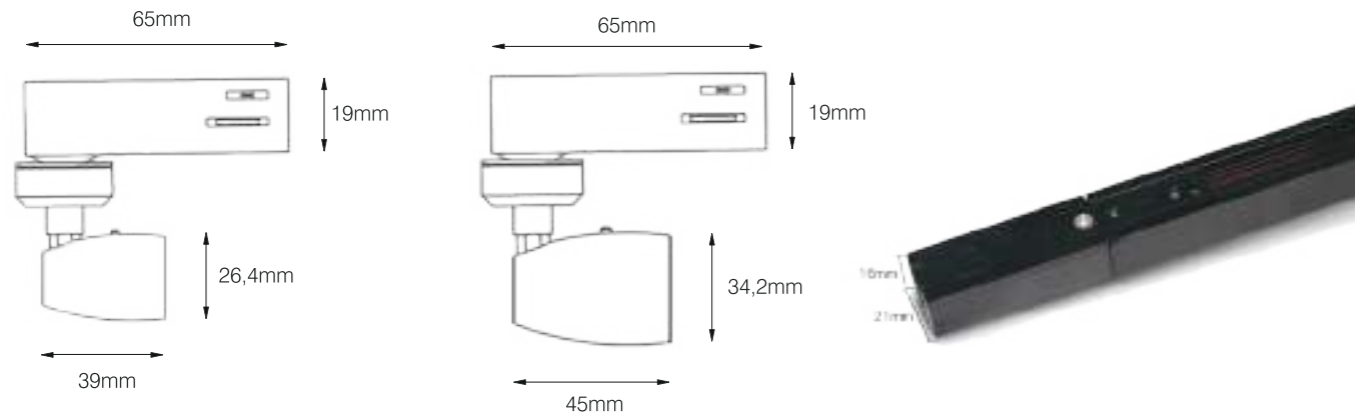

Model:	TWYD702	TWYD703	Track:	T2727-1000	T2727-2000
Power:	1,5W	3W			
Luminous:	90lm	240lm			
Beam angle:	10°-40°				
Dimensions:					

General specifications

LED:	Bridgelux/ Cree/ Osram/ Luminus/ Citizen / Honortek
CRI(Ra):	>92/ 95/ 97
SDCM:	<3
CCT:	3000K/ 4000K/ 6000K
UGR:	<13
IP rating:	20
Lifetime:	>50.000h
Control:	On/ Off, 0-10V, customized
Voltage:	DC24V