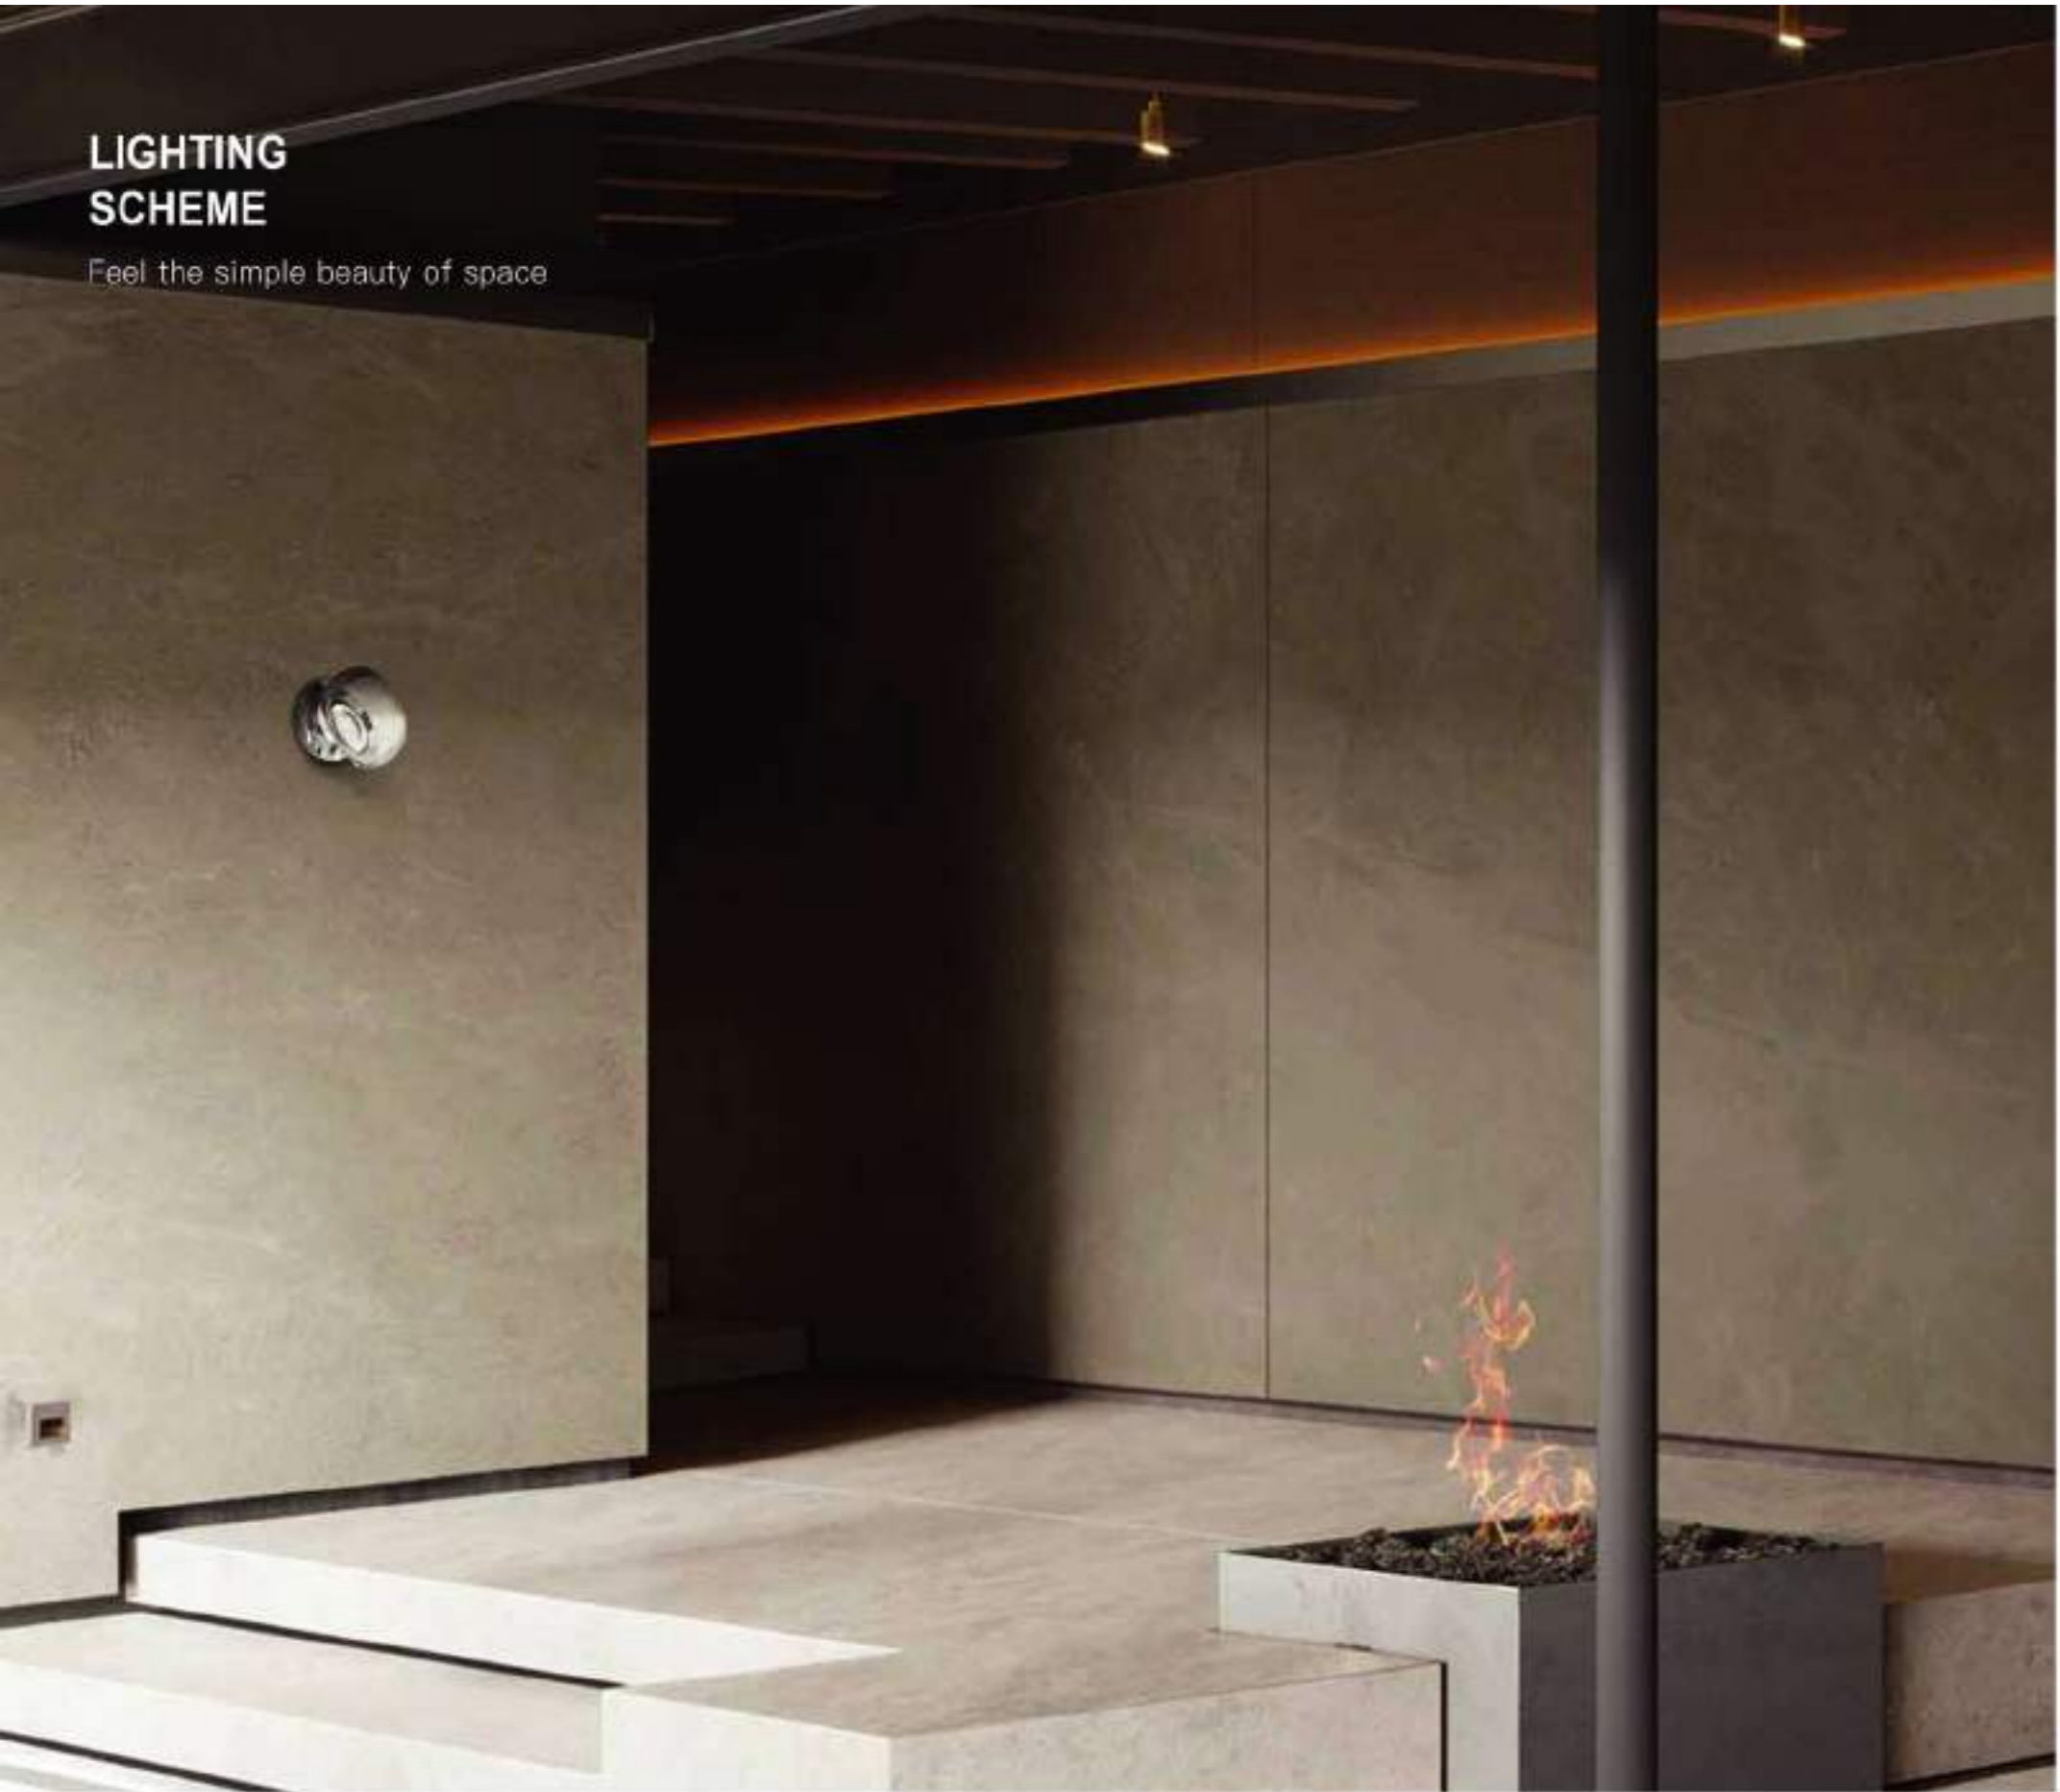

LIGHTING SCHEME

Feel the simple beauty of space

APPLICATIONS

The Rigart product series can meet the solutions of different scenarios such as home spaces, art spaces, shopping malls, brand stores, office spaces, restaurants, bars, and hotel clubs.