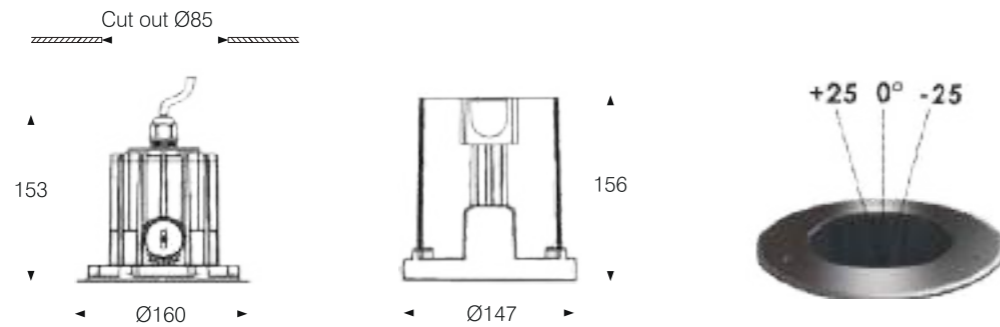

Model:	IG160-12LT
Power:	12W
Beam angle:	10°/ 15°/ 25°/ 40°/ 60°/ 90°/ 10x45°/ 20x65°/ 15x55°
Dimensions:	

General specifications

LED:	Osram/ Cree
CRI(Ra):	>80
Material:	Stainless steel 316
CCT:	3000K/ 4000K/ 6000K/ RGB/ RGBW
IP rating:	67
Lifetime:	>50.000h
Control:	On/ Off, Phase dimming, 0-10V, Dali, DMX512...
Voltage:	AC220V-240V/ DC24V
Operating temperature:	-20°C~+50°C
Accessory	Diffuser Glass, Honeycomb