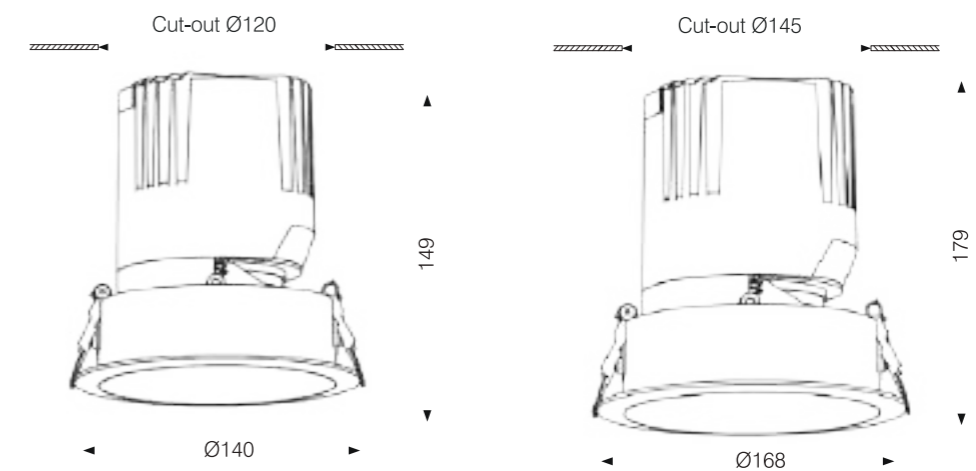

Dimensions:

General specifications

LED:	Bridgelux/ Cree/ Osram/ Luminus/ Citizen / Honortek
CRI(Ra):	>92/ 95
SDCM:	<3
CCT:	2700K/ 3000K/ 4000K/ 5500K/ 6500K/ Tuable White/ RGB
UGR:	<13
IP rating:	20
Lifetime:	>50.000h
Control:	On/ Off, Triac dimming, 0-10V, Dali, Zigbee Dim, Bluetooth