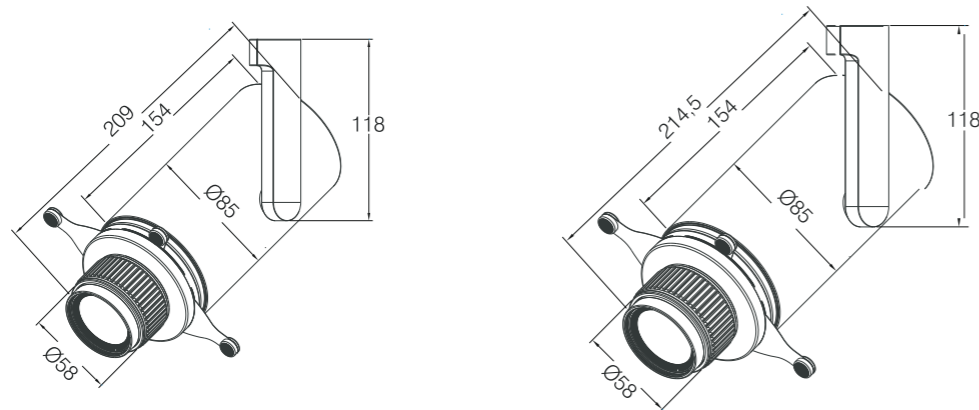

ART TRACK LIGHT

Body color

Matt Black

Matt White

Reflector color

Matt White

Matt Black

Model:	T8530C-5855	T8530A-5840
Power:	28W	28W
Luminous:	1200-1500lm	1200-1500lm
Beam angle:	55°	40°
Dimensions:		