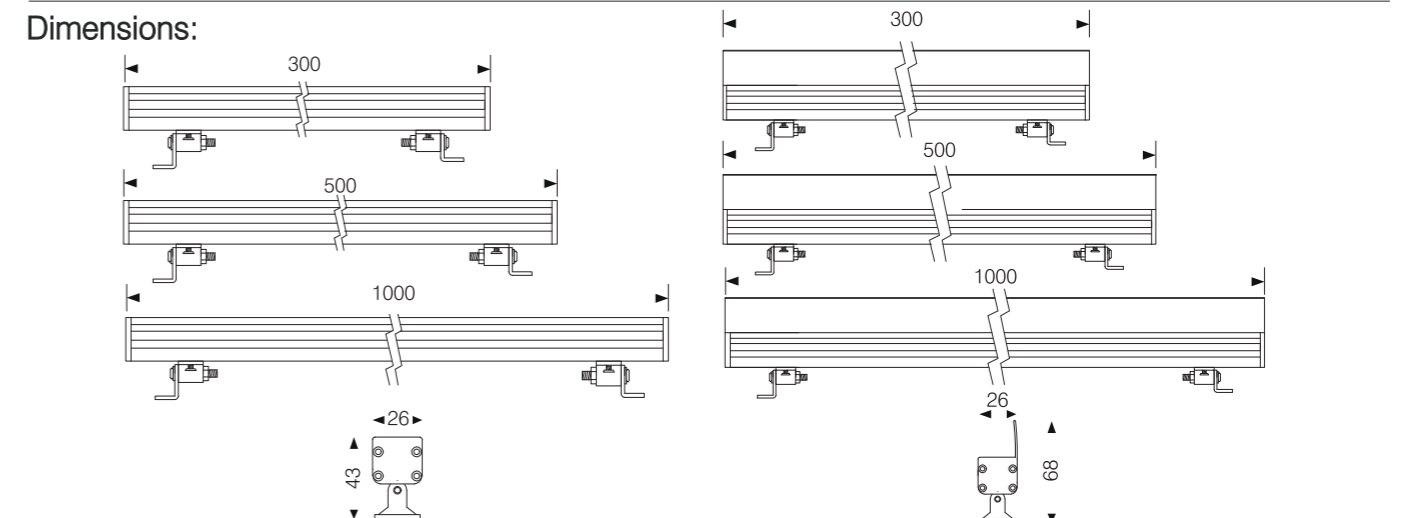

General specifications

LED:	Osram/ Cree
CRI(Ra):	>80
Material:	Extruded - aluminum housing with high corrosion resistance Tempered glass cover and custom
CCT:	2700K/ 3000K/ 4000K/ 6500K/ RGB/ RGBW
IP rating:	65
Lifetime:	>50.000h
Control:	On/ Off, Phase dimming, 0-10V, Dali, DMX512...
Voltage:	DC24V
Operating temperature:	-20°C~+50°C
Accessory	Hood, Spike, Honeycomb