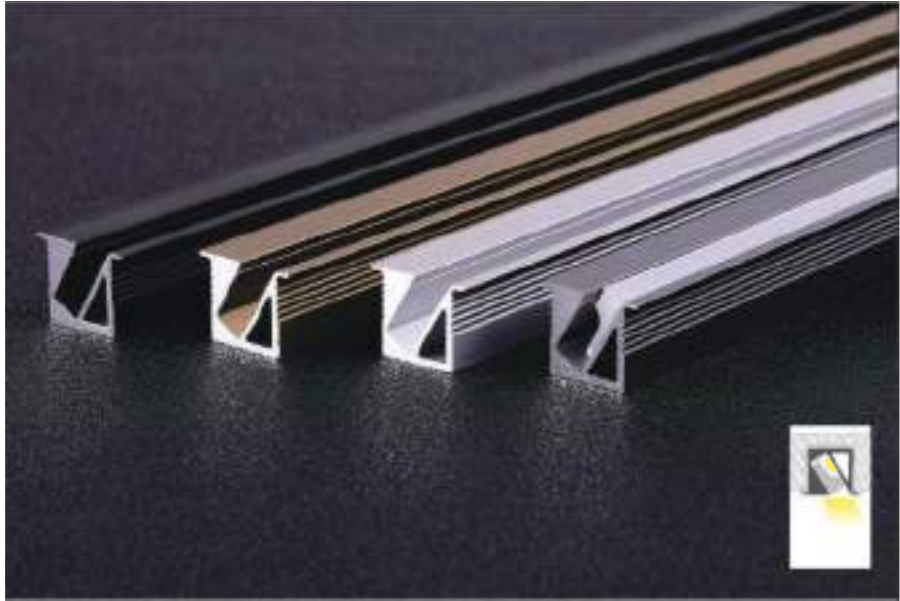

Dimensions:

ALUMINUM BLENDING

- PC cover Surface color
- Milky white Matt Black
 - Black Matt White
 - Acrylic matte

Model: AB5035U - L2000 AB5035U - R300 AB5035U - R500 AB5035U - R700

Dimensions:

- Surface color
- Matt Black
 - Matt White
- PC cover
- Milky white
 - Black
 - Acrylic matte