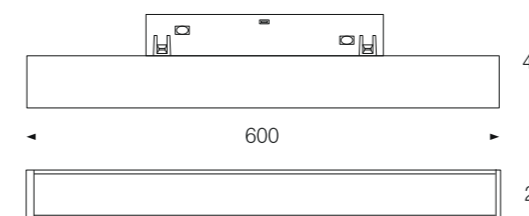

MAGNETIC SLIM

Body color

● Matt Black

○ Matt White

Model:	AMLL12006	AMLL30010	AMLL60020	AMLL90030
Power:	6W	10W	20W	30W
Luminous:	360lm	600lm	1200lm	1800lm
Beam angle:	120°			

Dimensions:

General specifications