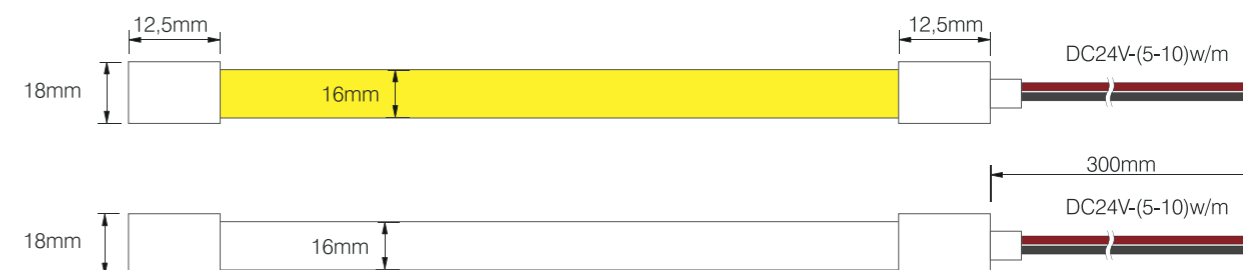

360° VIEW NEON

NEON STRIP

Model:	D16-05	D16-10
Power:	5W	10W

Dimensions:

Accessories

Direct cable end cap

Silicone end cap

Clip