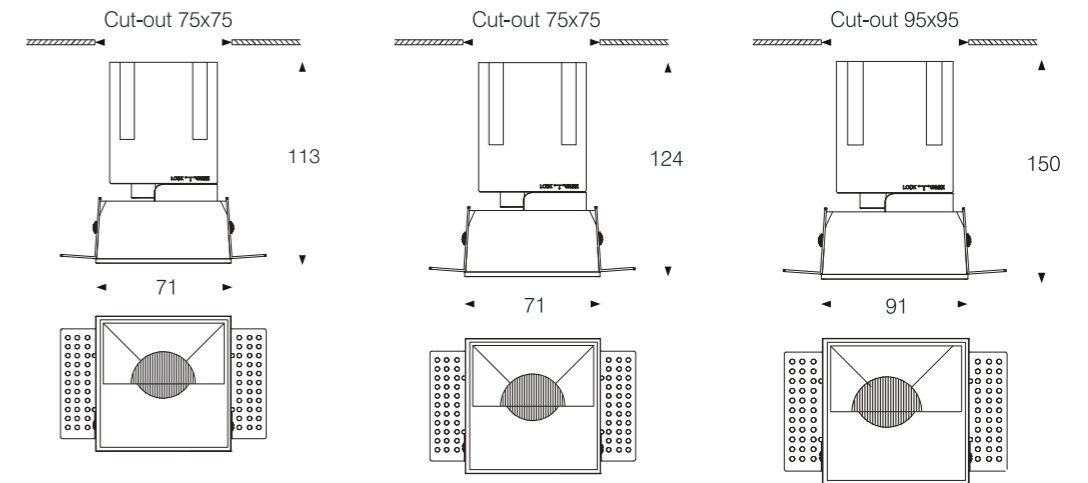

- Body color
- Metal Grey
- Reflector color
- Gloss Silver

TRIMLESS CEILING

Model:	E7510TSW	E7518TSW	E9525TSW
Power:	10W	18W	25W
Luminous:	600lm	1350lm	1875lm
Beam angle:	60°		

Dimensions:

General specifications