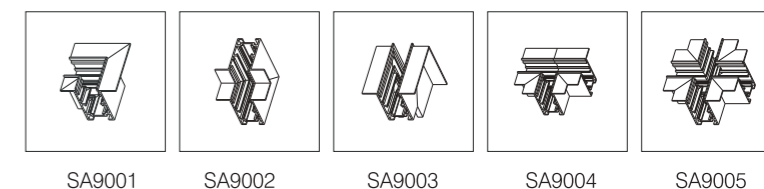

Model: SA1000/ SA1500/ SA2000/ SA3000
Dimensions: 1m/ 1,5m/ 2m/ 3m
Colour: Black, White
Output current: DC48V