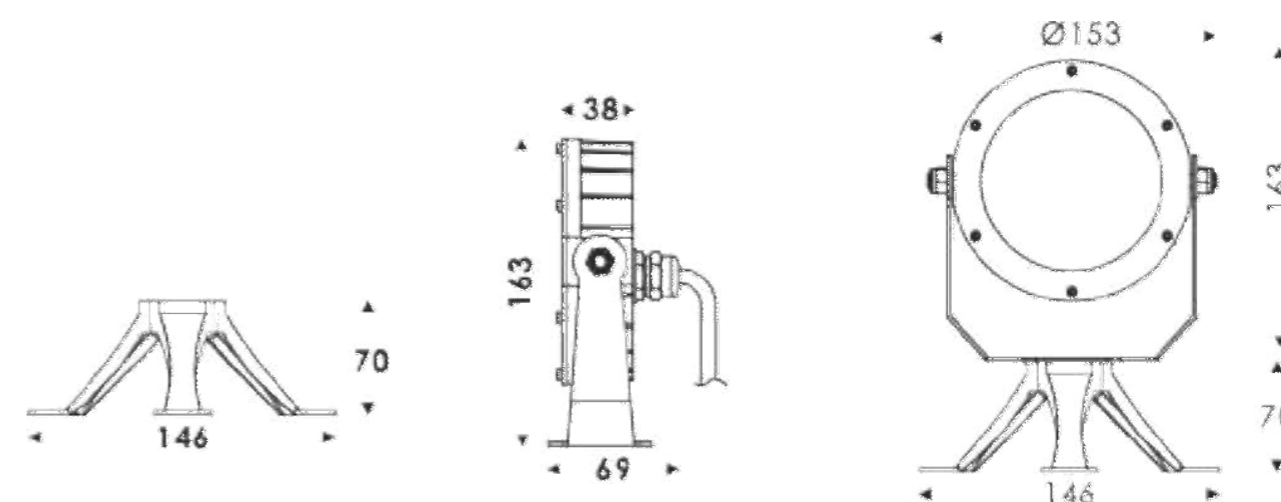

General specifications

LED:	Osram/ Cree
CRI(Ra):	>80
Material:	Stainless steel 316
CCT:	3000K/ 4000K/ 6000K/ RGB/ RGBW
IP rating:	68
Lifetime:	>50.000h
Control:	On/ Off, Phase dimming, 0-10V, Dali, DMX512...
Voltage:	DC12V/ DC24V
Operating temperature:	-20°C~ +50°C