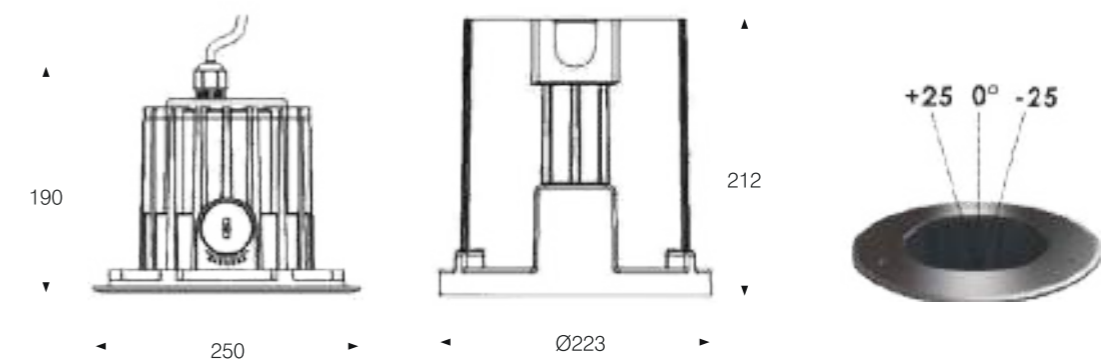

General specifications

LED:	Osram/ Cree
CRI(Ra):	>80
Material:	Stainless steel 316
CCT:	3000K/ 4000K/ 6000K/ RGB/ RGBW
IP rating:	67
Lifetime:	>50.000h
Control:	On/ Off, Phase dimming, 0-10V, Dali, DMX512...
Voltage:	AC220V-240V/ DC24V
Operating temperature:	-20°C~+50°C
Accessory	Diffuser Glass, Honeycomb