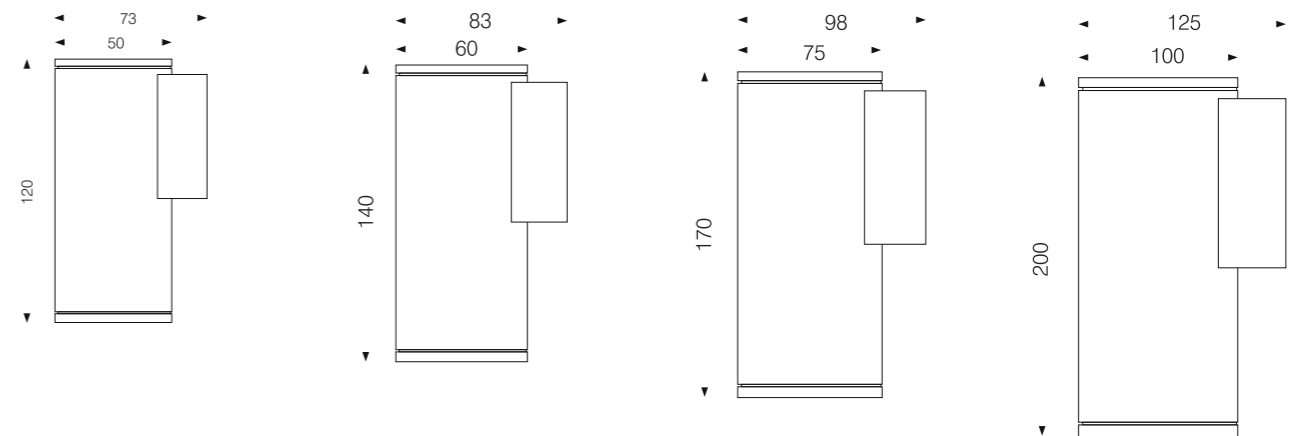

Dimensions:

General specifications

LED:	Osram/ Cree
CRI(Ra):	>80
Material:	Extruded aluminum housing with high corrosion resistance Tempered glass cover and custom
CCT:	Single
IP rating:	65
Lifetime:	>50.000h
Control:	On/ Off, Phase dimming, 0-10V, Dali, DMX512...
Voltage:	AC85V-265V/ DC12V/ DC24V
Operating temperature:	-20°C~+40°C