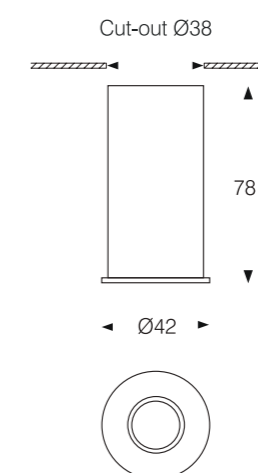

General specifications

LED:	Osram/ Cree

CRI(Ra):	>80

CCT:	2700K/ 3000K/ 4000K

IP rating:	20

Lifetime:	>50.000h

Control:	On/ Off

Voltage:	AC220V