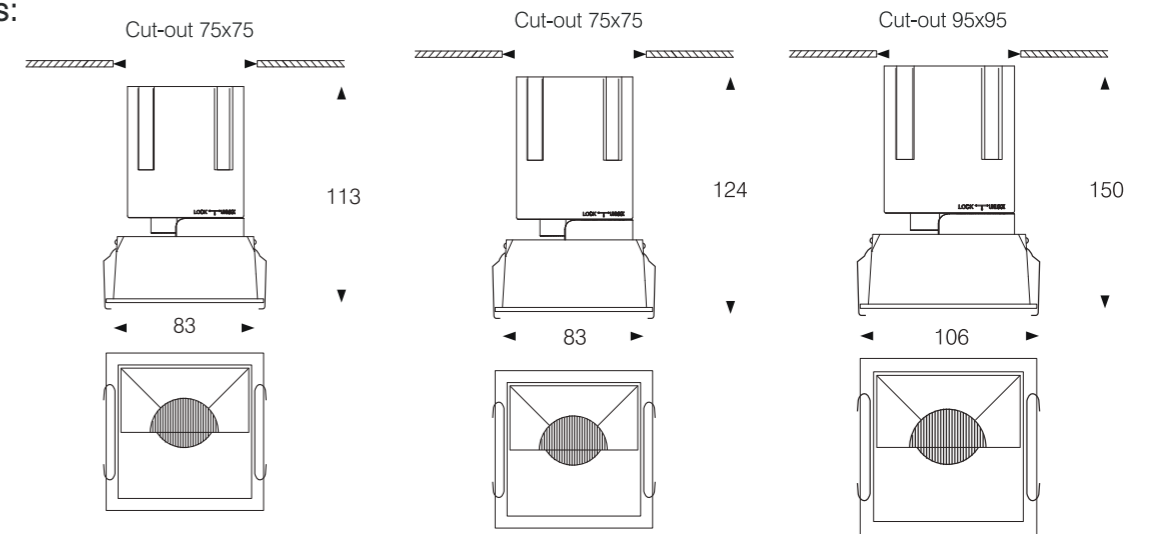

Dimensions:

General specifications

LED:	Bridgelux/ Cree/ Osram/ Luminus/ Citizen / Honortek
CRI(Ra):	>95/ 97
SDCM:	<3
CCT:	2700K/ 3000K/ 4000K/ 5500K/ 6500K/ Tunable White/ RGB
UGR:	<10
IP rating:	44
Lifetime:	>50.000h
Control:	On/ Off, Triac dimming, 0-10V, Dali, Zigbee, Bluetooth