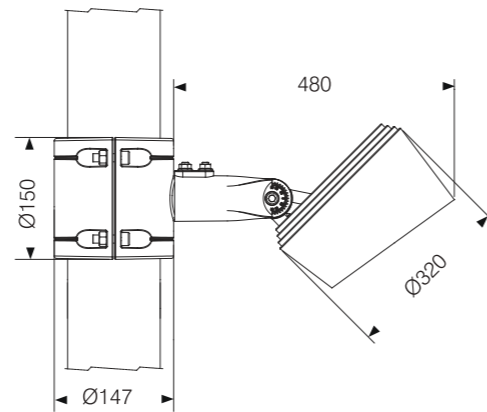

Model:	FL328120-25SL	FL328150-25SL	FL328160-25SL	FL328180-25SL
Power:	120W	150W	160W	180W
Beam angle:	2,6°/ 6°/ 12°/ 20°/ 30°/ 40°/ 60°/ 10x70°/ 5x20°/ 15x60°			
Dimensions: