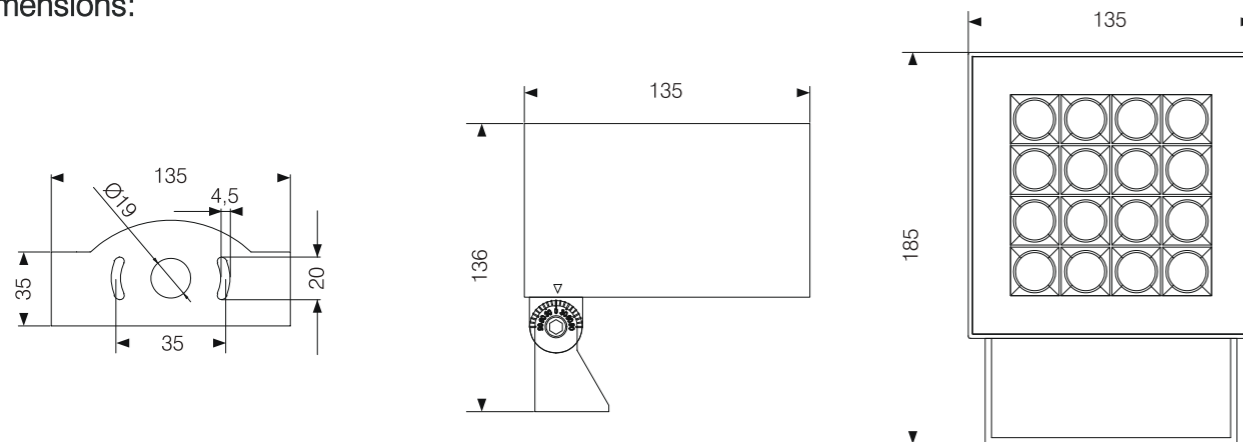

Model:	FL13530-16LD
Power:	30W
Beam angle:	8°/ 15°/ 25°/ 40°/ 60°/ 15°x45°/ 10°x60°
Dimensions:	

General specifications

LED:	Osram/ Cree
CRI(Ra):	>85
Material:	Die - casting aluminum housing with high corrosion resistance Tempered glass cover and custom
CCT:	2700K/ 3000K/ 4000K/ 6500K/ RGB/ RGBW
IP rating:	65
Lifetime:	>50.000h
Control:	On/ Off, Phase dimming, 0-10V, Dali, DMX512...
Voltage:	AC85V-265V/ DC24V
Operating temperature:	-20°C~ +50°C
Accessory	Hood, Spike, Honeycomb