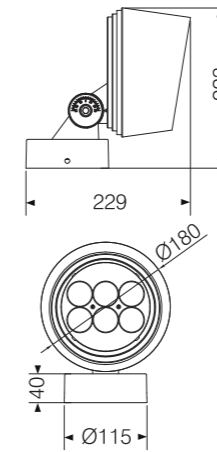

General specifications

LED:	Osram/ Cree
CRI(Ra):	> 80
Material:	Extruded aluminum housing with high corrosion resistance Tempered glass cover and custom
CCT:	2700K/ 3000K/ 4000K/ 6500K/ RGB/ RGBW
IP rating:	65
Lifetime:	> 50.000h
Control:	On/ Off, Phase dimming, 0-10V, Dali, DMX512...
Voltage:	AC85V-265V/ DC24V
Operating temperature:	-20°C~ +50°C
Accessory	Round-meshed Grill, Honeycomb Anti-glare Shield