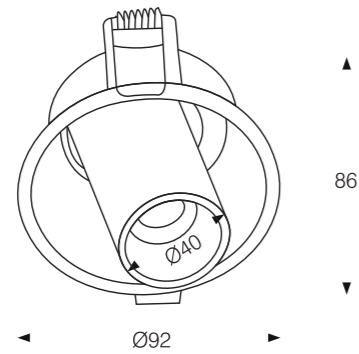

TRIMLESS CEILING

Model:	D8508-T
Power:	8W
Luminous:	560lm
Beam angle:	15°/ 24°/ 36°
Dimensions:	

Cut-out Ø85

Cut-out Ø95

General specifications

LED:	Bridgelux/ Cree/ Osram/ Luminus/ Citizen / Honortek
CRI(Ra):	>95/ 97
SDCM:	<3
CCT:	2700K/ 3000K/ 4000K/ 5500K/ 6500K
UGR:	<13
IP rating:	20
Lifetime:	>50.000h
Control:	On/ Off, Triac dimming, 0-10V, Dali, Zigbee, Bluetooth