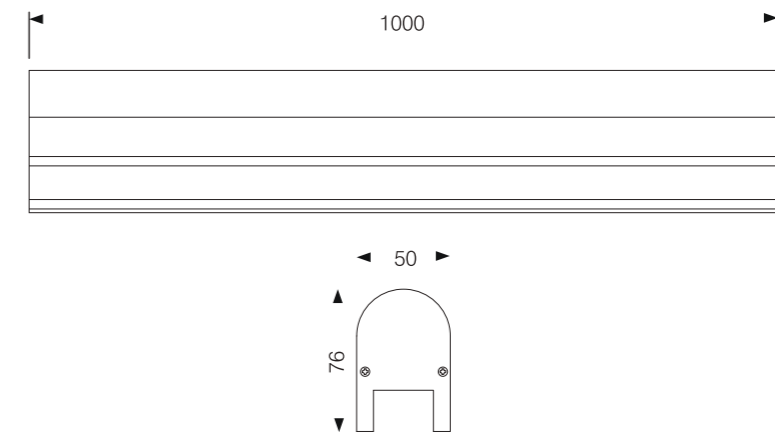

Model:	LT50-12LD
Power:	12W
Beam angle:	120°
Dimensions: