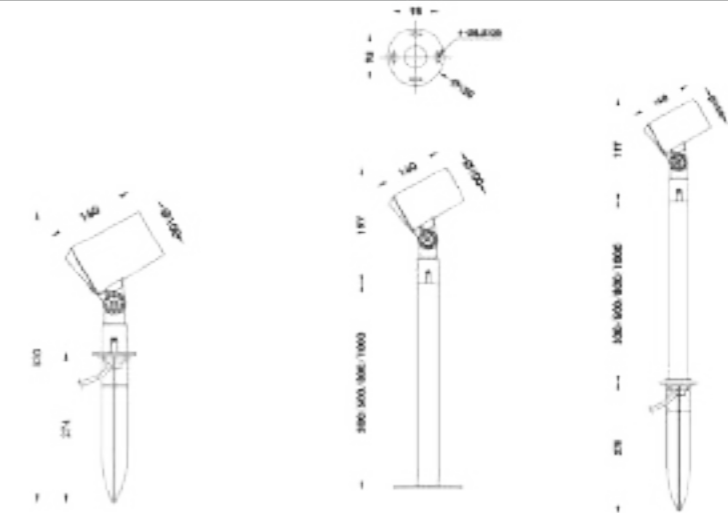

General specifications

LED:	Osram/ Cree
CRI(Ra):	>80
Material:	Extruded aluminum housing with high corrosion resistance Tempered glass cover and custom
CCT:	2000K/ 2700K/ 3000K/ 4000K/ 6500K/ 10000K/ RGB/ RGBW
IP rating:	65
Lifetime:	>50.000h
Control:	On/ Off, Phase dimming, 0-10V, Dali, DMX512...
Voltage:	AC85V-265V/ DC24V
Operating temperature:	-20°C~+40°C
Accessory	Filter, Honeycomb