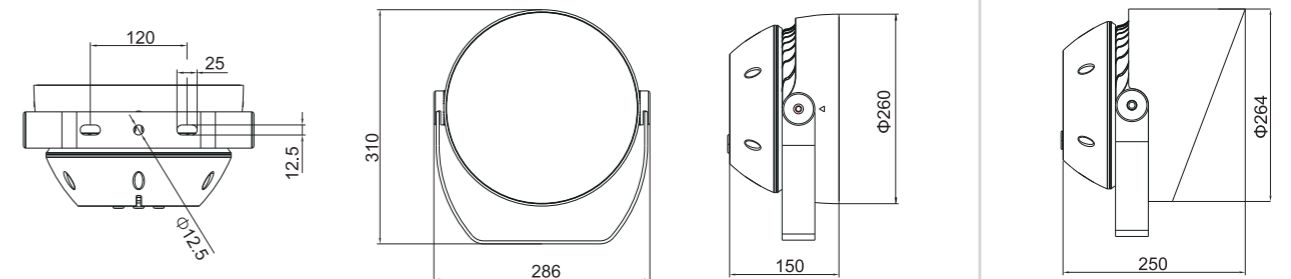

General specifications

LED:	Osram/ Cree
CRI(Ra):	>80
Material:	Aluminum
CCT:	2700K/ 3000K/ 4000K/ 6500K/ RGB/ RGBW
IP rating:	66
Lifetime:	>50.000h
Control:	On/ Off, Phase dimming, 0-10V, Dali, DMX512...
Voltage:	AC100-240V
Operating temperature:	-40°C~ +50°C