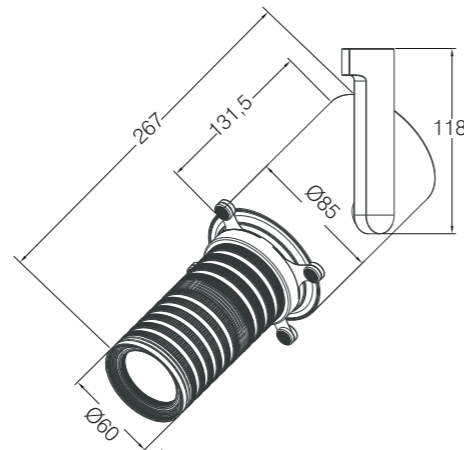

ART TRACK LIGHT

Body color

Matt Black

Matt White

Reflector color

Matt White

Matt Black

Model:	T8530B-6025	T8530B-6036
Power:	28W	28W
Luminous:	850-950lm	850-950lm
Beam angle:	Zoomable 15°-25°	Zoomable 20°-36°
Dimensions:		