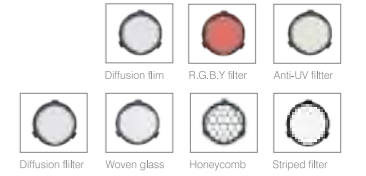

Body color

- Matt White
- Matt Black
- Chrome

PENDANT

Model:	C6513PTZ	C6518PTF
Power:	13W	18W
Luminous:	720lm	1330lm
Beam angle:	Zoomable 10°-60°	15°/ 20°/ 30°/ 50°

Dimensions:

General specifications

LED:	Bridgelux/ Cree/ Osram/ Luminus/ Citizen / Honortek
CRI(Ra):	95/ 97
SDCM:	<3
CCT:	2700K/ 3000K/ 4000K/ 6500K
UGR:	<10
IP rating:	20
Lifetime:	>50.000h
Control:	On/ Off, Triac dimming, 0-10V, Dali, Zigbee, Bluetooth