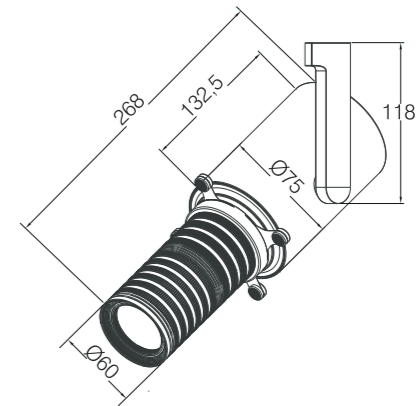

ART TRACK LIGHT

Body color

Matt Black

Matt White

Reflector color

Matt White

Matt Black

Model:	T7520B-6025	T7520B-6036
Power:	20W	20W
Luminous:	650-750lm	650-750lm
Beam angle:	Zoomable 15°-25°	Zoomable 20°-36°
Dimensions:		