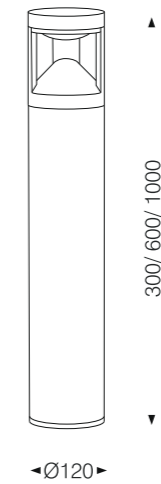

SALADIN

Model:	R12002
Power:	10W
Beam angle:	2x60°
Dimensions: