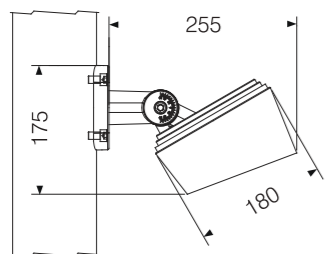

General specifications

LED:	Osram/ Cree
CRI(Ra):	> 80
Material:	Extruded aluminum housing with high corrosion resistance Tempered glass cover and custom
CCT:	2700K/ 3000K/ 4000K/ 6500K/ RGB/ RGBW
IP rating:	65
Lifetime:	> 50.000h
Control:	On/ Off, Phase dimming, 0-10V, Dali, DMX512...
Voltage:	AC85V-265V/ DC24V
Operating temperature:	-20°C~ +50°C
Accessory	Round-meshed Grill, Honeycomb Anti-glare Shield