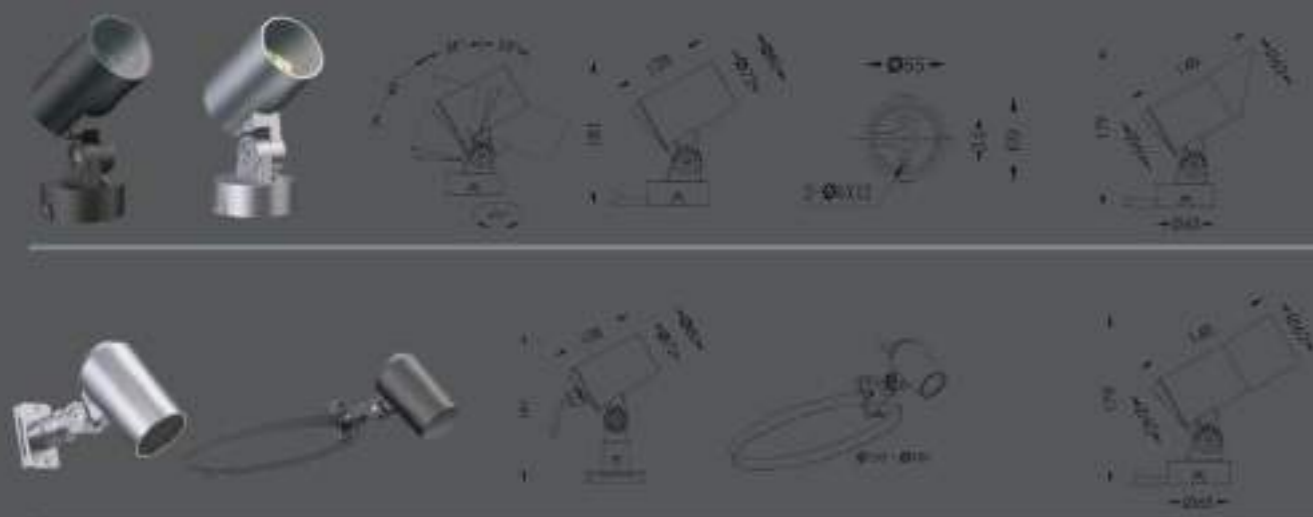

GARDEN LIGHT

Model:	GD7210-01AL	GD7212-04AL	GD7212-01AL	GD7216-04AL
Power::	10W	4x3W	12W	4x4W
Beam angle:	3°/ 8°	25°/ 40°/ 60°	25°/ 40°/ 60° 10x60°/ 20x30°	25°/ 40°/ 60°

Dimensions:

General specifications

LED:	Osram/ Cree
CRI(Ra):	>80
Material:	Extruded aluminum housing with high corrosion resistance Tempered glass cover and custom
CCT:	2000K/ 2700K/ 3000K/ 4000K/ 6500K/ 10000K/ RGB/ RGBW
IP rating:	65
Lifetime:	>50.000h
Control:	On/ Off, Phase dimming, 0-10V, Dali, DMX512...
Voltage:	AC85V-265V/ DC24V
Operating temperature:	-20°C~ +50°C
Accessory	Filter, Honeycomb