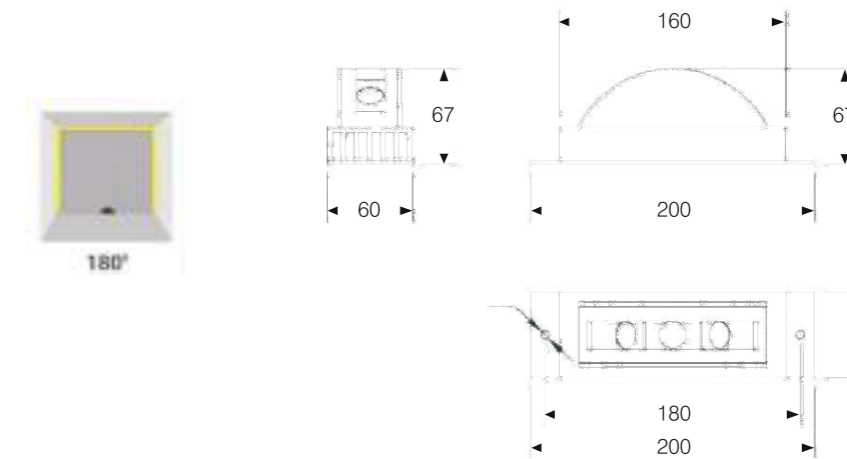

Model:	WD160-06LT
Power:	6W
Beam angle:	180°
Dimensions: