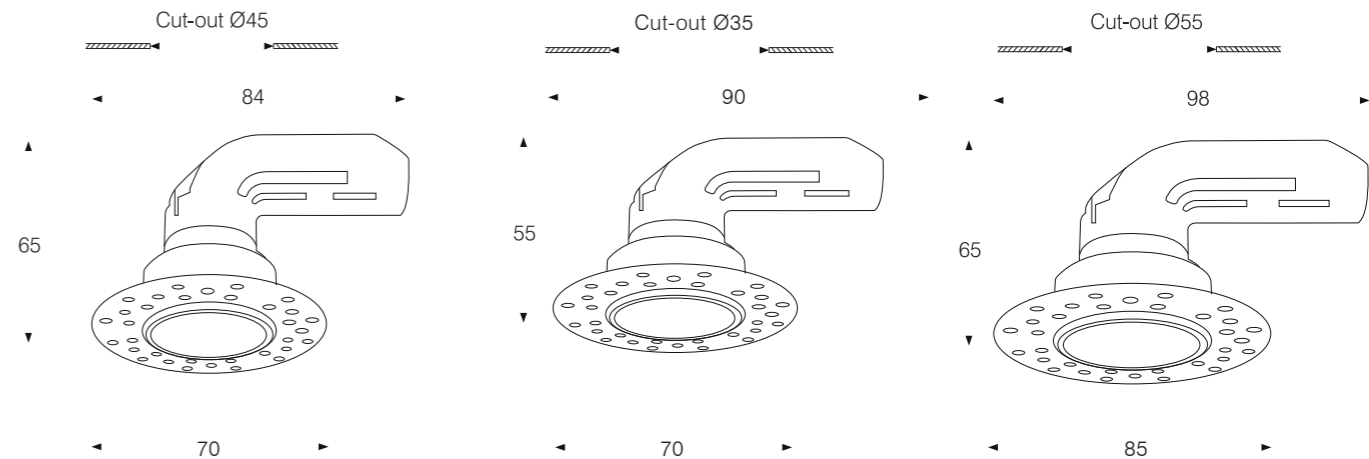

General specifications

LED:	Bridgelux/ Cree/ Osram/ Luminus/ Citizen / Honortek
CRI(Ra):	90
SDCM:	<3
CCT:	2700K/ 3000K/ 4000K/ 5500K/ 6500K
UGR:	<13
IP rating:	20
Lifetime:	>50.000h
Control:	On/ Off, Triac dimming, 0-10V, Dali, Zigbee, Bluetooth