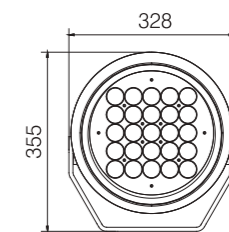

Model:	FL328120-25SL	FL328150-25SL	FL328160-25SL	FL328180-25SL
Power:	120W	150W	160W	180W
Beam angle:	2,6°/ 6°/ 12°/ 20°/ 30°/ 40°/ 60°/ 10x70°/ 5x20°/ 15x60°			
Dimensions: