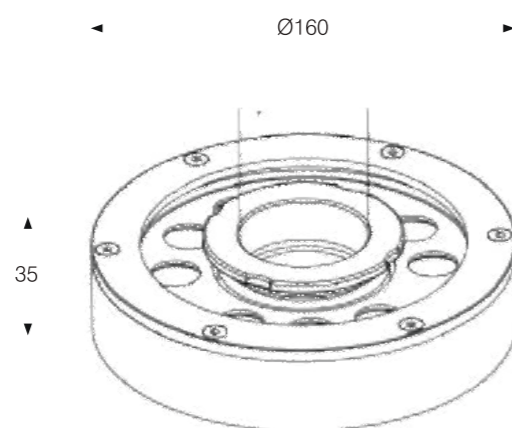

General specifications

LED:	Osram/ Cree
CRI(Ra):	>80
Material:	Stainless steel 316
CCT:	3000K/ 4000K/ 6000K/ RGB/ RGBW
IP rating:	68
Lifetime:	>50.000h
Control:	On/ Off, Phase dimming, 0-10V, Dali, DMX512...
Voltage:	DC12V/ DC24V
Operating temperature:	-20°C~ +50°C