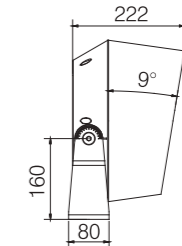

Model:	FL328120-25SL	FL328150-25SL	FL328160-25SL	FL328180-25SL
Power:	120W	150W	160W	180W
Beam angle:	2,6°/ 6°/ 12°/ 20°/ 30°/ 40°/ 60°/ 10x70°/ 5x20°/ 15x60°			
Dimensions: