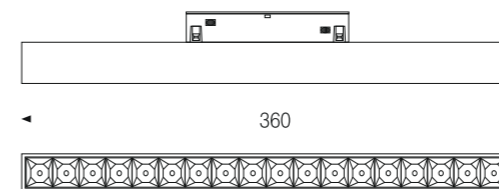

Model:	AMLS12006	AMLS24012	AMLS36018	AMLS48024
Power:	6W	12W	18W	24W
Luminous:	360lm	720lm	1350lm	1440lm
Beam angle:	24°/ 36°			
Dimensions: