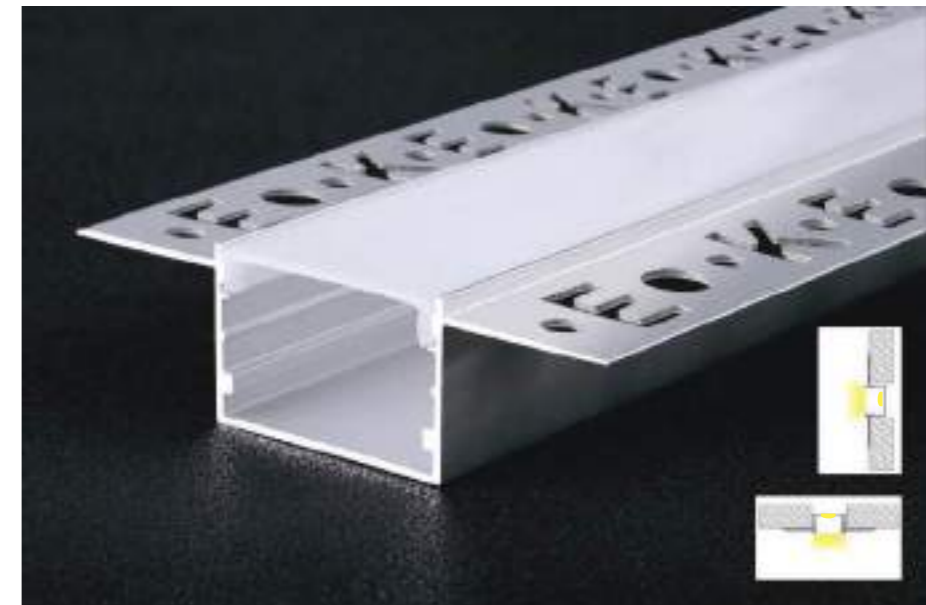

- Milky white
- Black
- Acrylic matte

Surface color

- Matt Black
- Matt White

PC cover

- Milky white
- Black
- Acrylic matte

Model: AT6013

Dimensions:

Model: AT7020