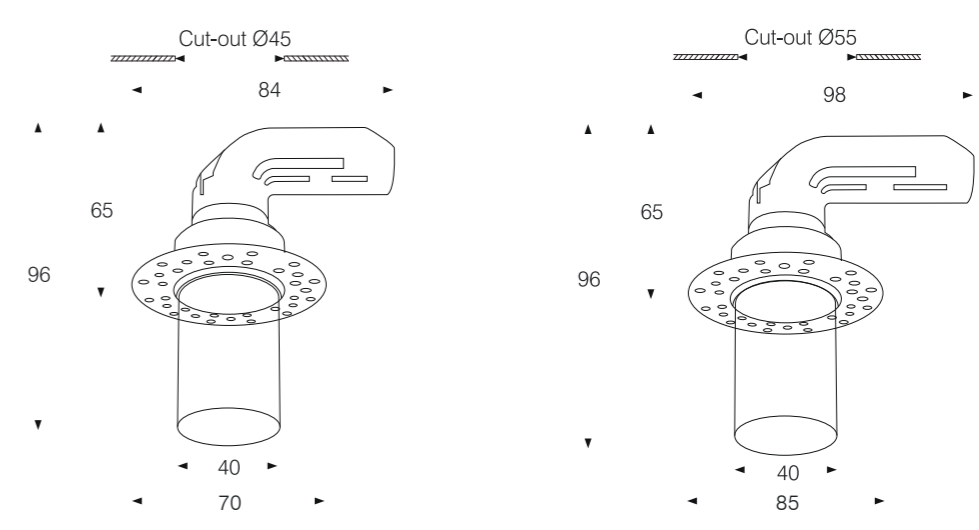

TRIMLESS CEILING

Model:	EB4510TR-F	EB5510TR-A
Power:	10W	10W
Luminous:	400lm	400lm

Dimensions:

General specifications

LED:	Bridgelux/ Cree/ Osram/ Luminus/ Citizen / Honortek
CRI(Ra):	90
SDCM:	<3
CCT:	2700K/ 3000K/ 4000K/ 5500K/ 6500K
UGR:	<13
IP rating:	20
Lifetime:	>50.000h
Control:	On/ Off, Triac dimming, 0-10V, Dali, Bluetooth