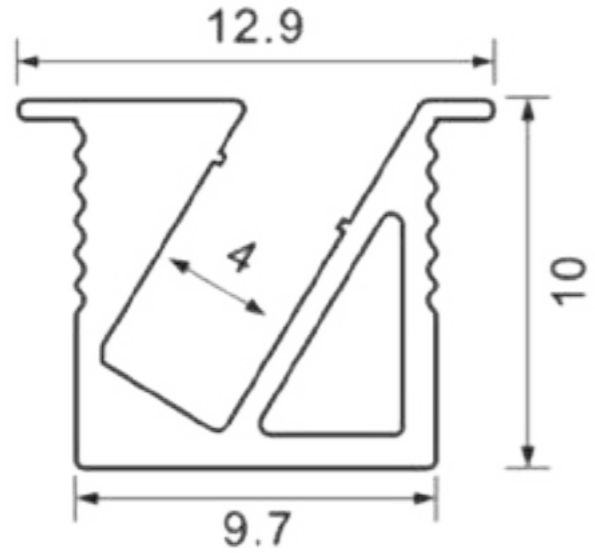

Model: TN1210

Dimensions: