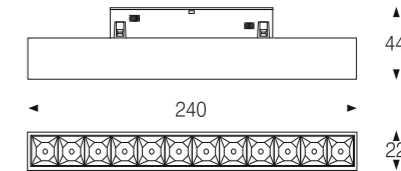

MAGNETIC SLIM

Body color

● Matt Black

○ Matt White

Reflector color

● Black

Model:	AMLS12006	AMLS24012	AMLS36018	AMLS48024
Power:	6W	12W	18W	24W
Luminous:	360lm	720lm	1350lm	1440lm
Beam angle:	24°/ 36°			
Dimensions:				