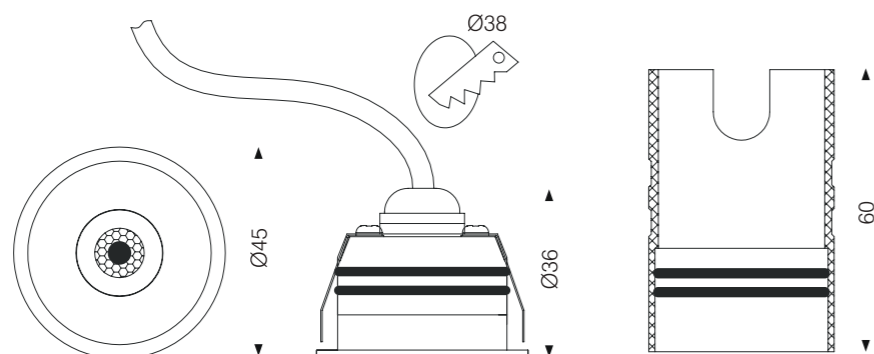

General specifications

LED:	Osram/ Cree
CRI(Ra):	>80
Material:	Solid Passivated (Anodizing). Aluminum CNC machined as standard Stainless steel 316
CCT:	2700K/ 3000K/ 4000K/ 6500K
IP rating:	68
Lifetime:	>50.000h
Control:	On/ Off, Phase dimming, 0-10V, Dali...
Voltage:	DC12V/ DC24V
Operating temperature:	-20°C~ +50°C