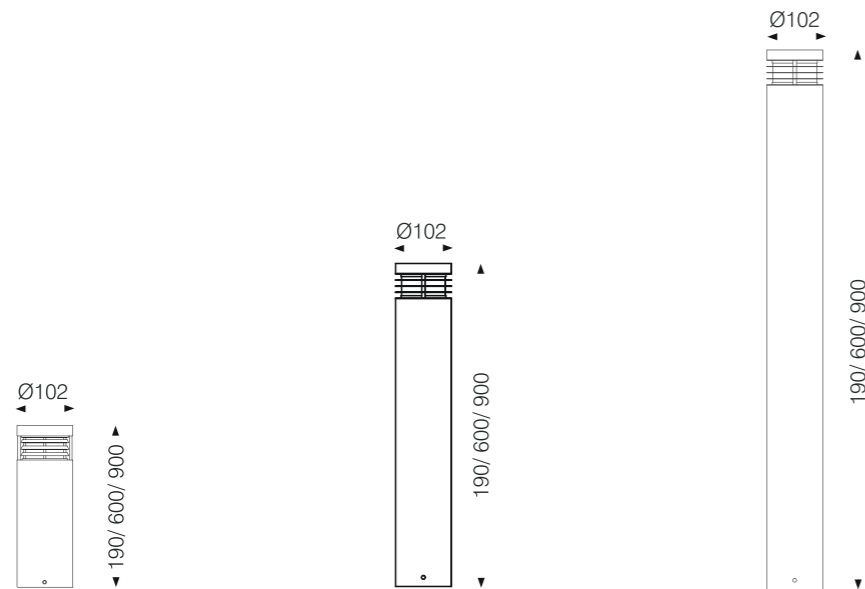

Dimensions:

General specifications

LED:	SMD
CRI(Ra):	>80
Material:	Stainless steel body. Frost acrylic/ Clean acrylic
CCT:	2700K/ 3000K/ 4000K/ 6500K
IP rating:	54
Lifetime:	>50.000h
Control:	On/ Off, Phase dimming, 0-10V, Dali...
Voltage:	AC85V-265V/ DC24V
Operating temperature:	-20°C~+50°C