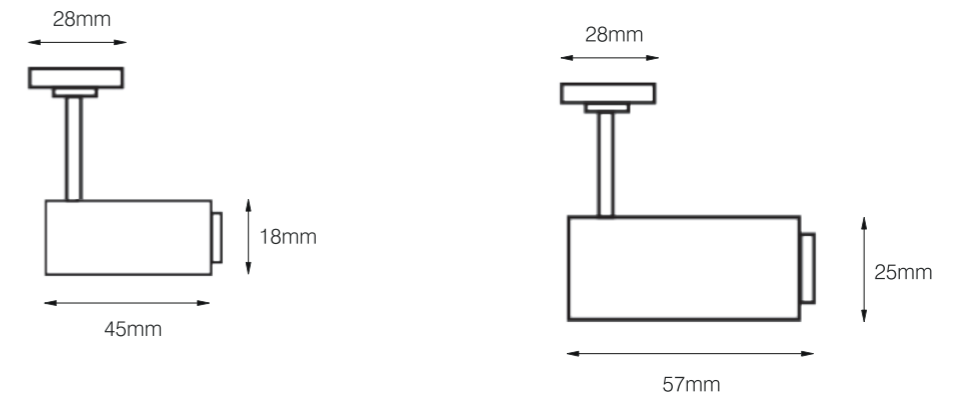

SURFACE

Body color

● Matt Black

Reflector color

● Black

Honey Comb

ZOOMABLE SURFACE

Model:	SWY0501	SWY0503
Power:	1W	3W
Luminous:	80lm	240lm
Beam angle:	10°-40°	
Dimensions:		