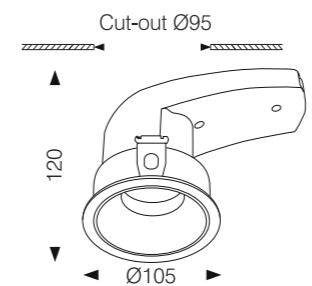

RECESSED CEILING

Model:	S7508C	S7512C	S7515C	S9525C	S9535C
Power:	8W	12W	15W	25W	35W
Lumini-	600lm	900lm	1125lm	1875lm	1350lm
Beam angle:	8°/ 15°/ 24°/ 36°/ 55°				

Dimensions: