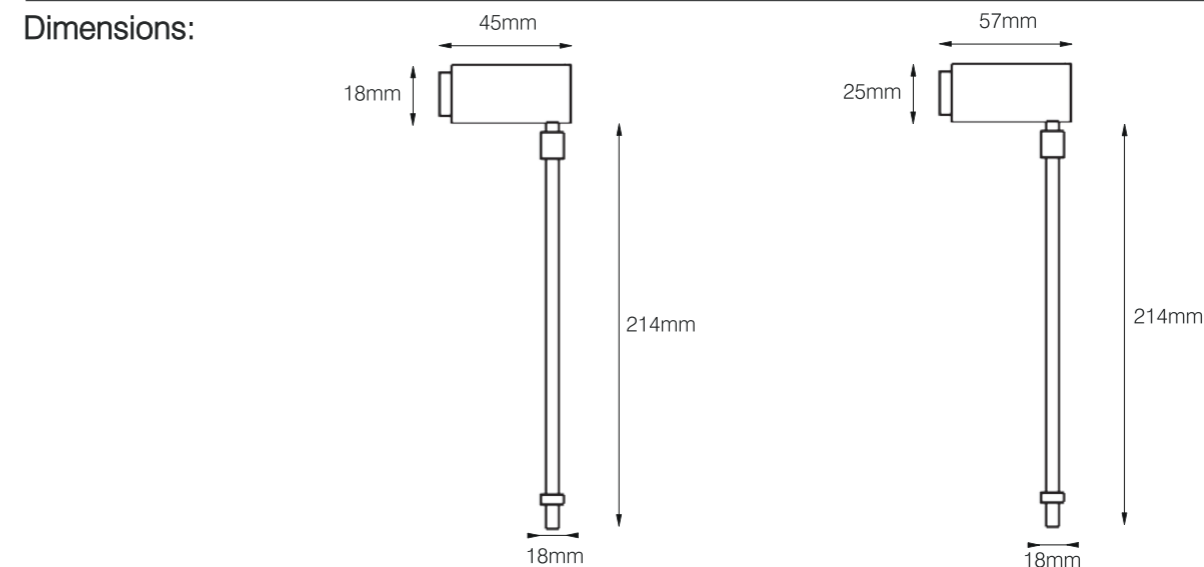

ZOOMABLE FLOOR MOUNTED

Model:	GSWY045	GSWY057
Power:	1W	3W
Luminous:	75lm	225lm
Beam angle:	10°-40°	

General specifications

LED:	Bridgelux/ Cree/ Osram/ Luminus/ Citizen / Honortek
CRI(Ra):	>92/ 95/ 97
Material:	Aluminum alloy lamp body
CCT:	3000K/ 4000K/ 6000K
UGR:	<19
IP rating:	20
Lifetime:	>50.000h
Control:	On/ Off, Triac dimming
Voltage:	DC24V