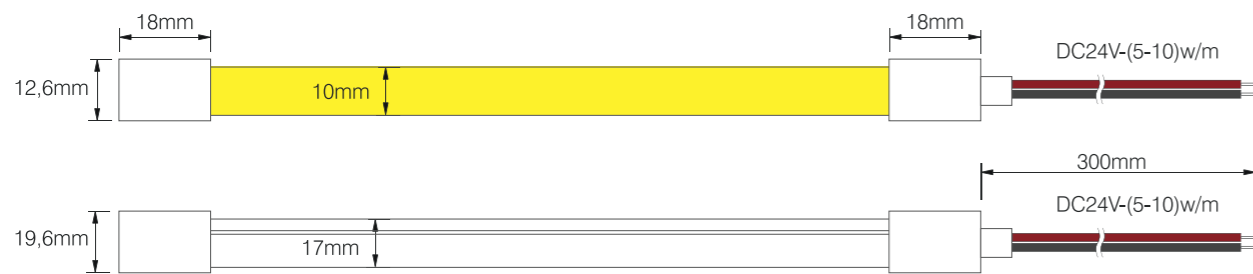

Dimensions: