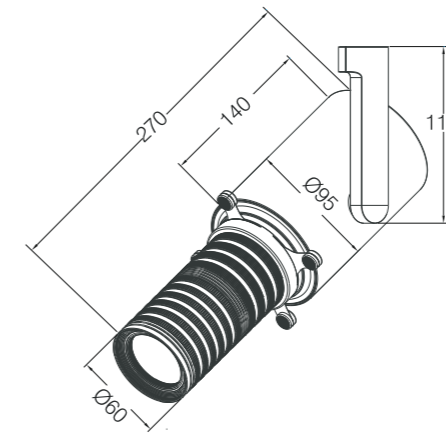

ART TRACK LIGHT

Body color

Matt Black

Matt White

Reflector color

Matt White

Matt Black

Model:	T9540B-6025	T9540B-6036
Power:	37W	37W
Luminous:	1050-1200lm	1050-1200lm
Beam angle:	Zoomable 15°-25°	Zoomable 20°-36°
Dimensions:		