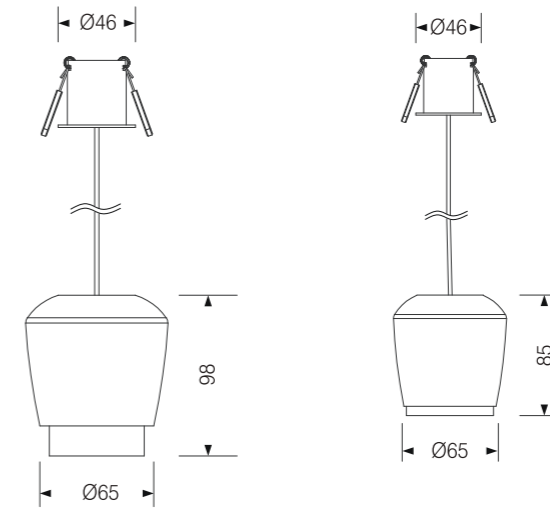

General specifications

LED:	Bridgelux/ Cree/ Osram/ Luminus/ Citizen / Honortek
CRI(Ra):	95/ 97
SDCM:	<3
CCT:	2700K/ 3000K/ 4000K/ 6500K
UGR:	<10
IP rating:	20
Lifetime:	>50.000h
Control:	On/ Off, Triac dimming, 0-10V, Dali, Zigbee, Bluetooth