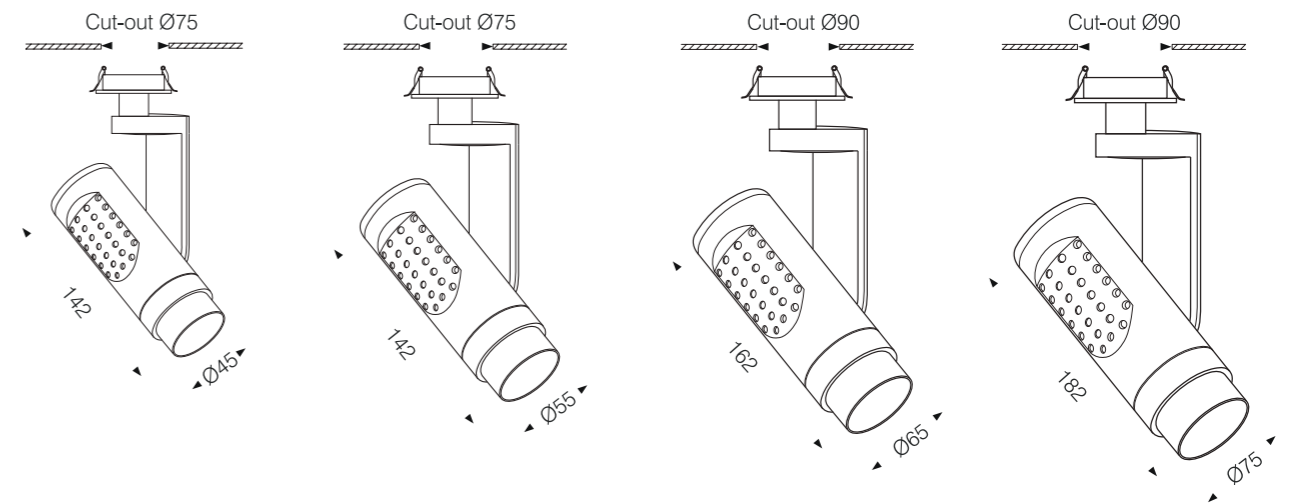

ZOOMABLE RECESSED CEILING

Model:	C4510ZA	C5515ZA	C6525ZA	C7535ZA
Power:	10W	15W	25W	35W
Luminous:	700lm	1050lm	1750lm	2450lm
Beam angle:	Zoomable 15°- 50°			

Dimensions: