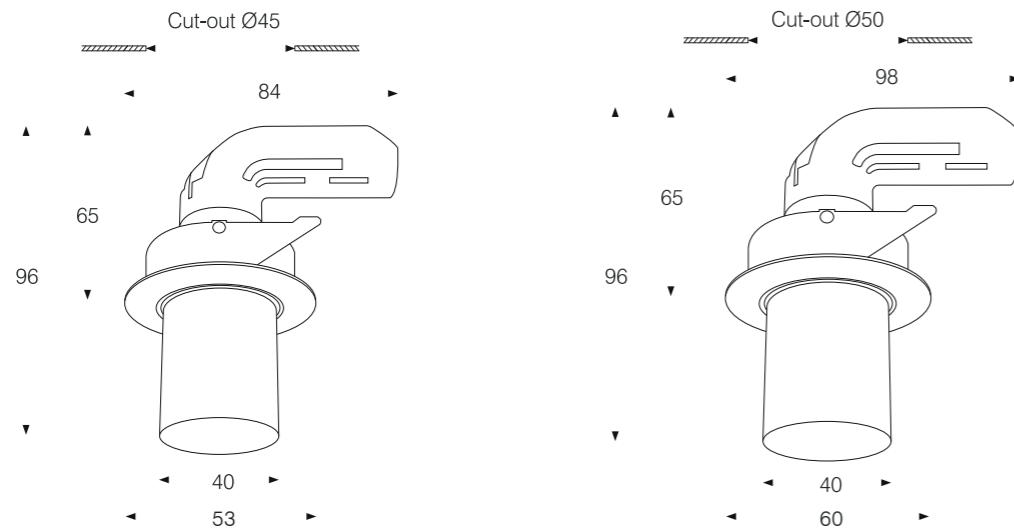

RECESSED CEILING

Model:	EB4510R-F	EB5010R-A
Power:	10W	10W
Luminous:	400lm	400lm

Dimensions:

General specifications

LED:	Bridgelux/ Cree/ Osram/ Luminus/ Citizen / Honortek
CRI(Ra):	90
SDCM:	<3
CCT:	2700K/ 3000K/ 4000K/ 5500K/ 6500K
UGR:	<13
IP rating:	20
Lifetime:	>50.000h
Control:	On/ Off, Triac dimming, 0-10V, Dali, Bluetooth