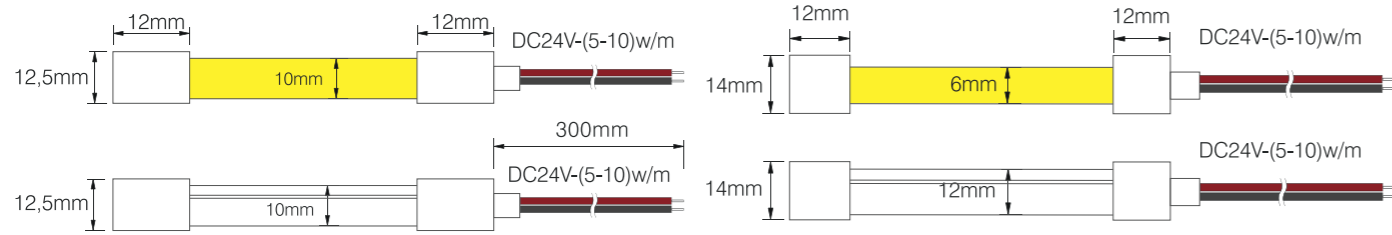

Dimensions: