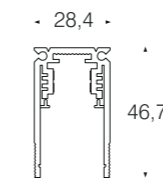

MAGNETIC SLIM
TRACK SYSTEM 4.0

Ø45

Tunable White

Surface Mount track

Accessories

Model: SS1000/ SS1500/ SS2000/ SS3000
 Dimensions: 1m/ 1,5m/ 2m / 3m
 Colour: Black, White
 Output current: DC48V

Recessed track with trim