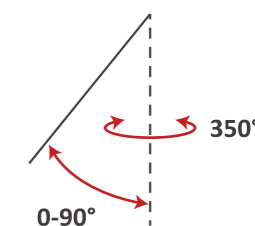

The lamp can be rotated 350 degrees horizontally and swung 90 degrees back and forth. The light is naturally soft and has a high degree of color reduction for the illuminated object.