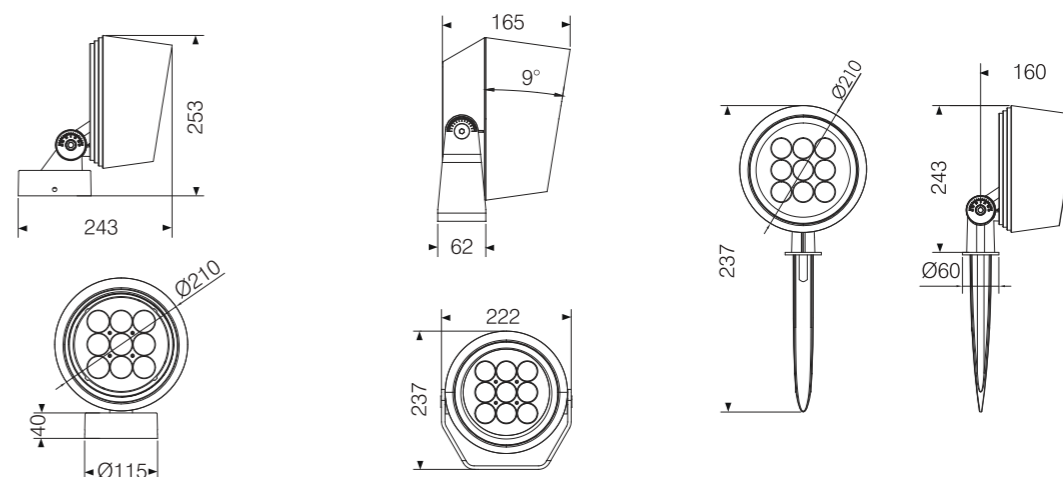

FLOOD LIGHT

Model:	FL210-30SL	FL210-45SL	FL210-60SL	FL210-100SL
Power:	30W	45W	60W	100W
Beam angle:	1,5°	2°	2,6°/ 6°/ 12°/ 20°/ 30°/ 40°/ 60°	
Dimensions:				

General specifications

LED:	Osram/ Cree
CRI(Ra):	> 80
Material:	Extruded aluminum housing with high corrosion resistance Tempered glass cover and custom
CCT:	2700K/ 3000K/ 4000K/ 6500K/ RGB/ RGBW
IP rating:	65
Lifetime:	> 50.000h
Control:	On/ Off, Phase dimming, 0-10V, Dali, DMX512...
Voltage:	AC85V-265V/ DC24V
Operating temperature:	-20°C ~ +50°C
Accessory	Round-meshed Grill, Honeycomb, Anti-glare Shield