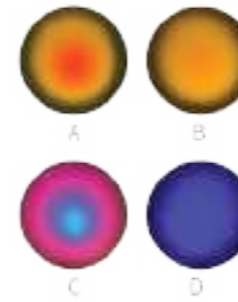

General specifications

LED:	Bridgelux/ Cree/ Osram/ Luminus/ Citizen / Honortek
CRI(Ra):	>92/ 95/ 97
Material:	Aluminum alloy lamp body
CCT:	A style/ B style/ C style/ D style
UGR:	<13
IP rating:	20
Lifetime:	>50.000h
Control:	On/ Off, Local dimming
Voltage:	AC100-240V