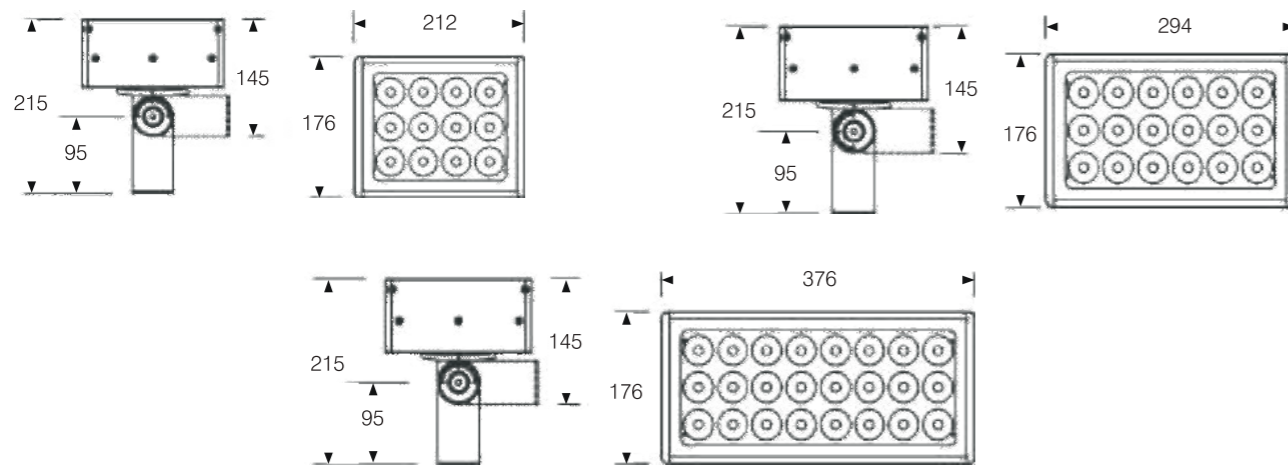

General specifications

LED:	Osram/ Cree
CRI(Ra):	> 80
Material:	Aluminum
CCT:	3000K/ 4000K/ 6000K/ RGB/ RGBW
IP rating:	65
Lifetime:	>50.000h
Control:	On/ Off, Phase dimming, 0-10V, Dali, DMX512...
Voltage:	AC85V-265V/ DC24V
Operating temperature:	-20°C~ +50°C
Accessory	Hood, Spike, Honeycomb