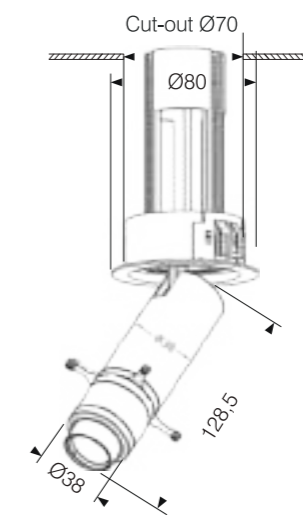

General specifications

LED:	Bridgelux/ Cree/ Osram/ Luminus/ Citizen / Honortek
CRI(Ra):	>92/ 95/ 97
SDCM:	<3
CCT:	2700K/ 3000K/ 4000K/ 6500K
UGR:	<10
IP rating:	20
Lifetime:	>50.000h
Control:	On/ Off, Triac dimming, 0-10V, Dali, Wi-fi Zigbee, Bluetooth