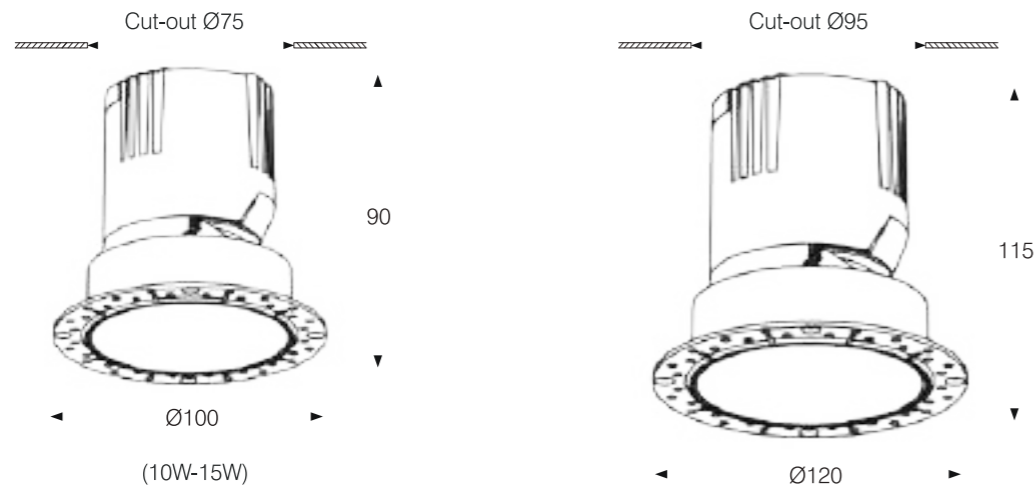

Dimensions:

General specifications

LED:	Bridgelux/ Cree/ Osram/ Luminus/ Citizen / Honortek
CRI(Ra):	>92/ 95
SDCM:	<3
CCT:	2700K/ 3000K/ 4000K/ 5500K/ 6500K/ Tunable White/ RGB
UGR:	<13
IP rating:	20
Lifetime:	>50.000h
Control:	On/ Off, Triac dimming, 0-10V, Dali, Zigbee, Bluetooth

1. Body color
2. Metal Grey
3. Reflector color
4. Matt White/ Shiny White
   - Matt Black/ Shiny Black
   - Gloss Silver