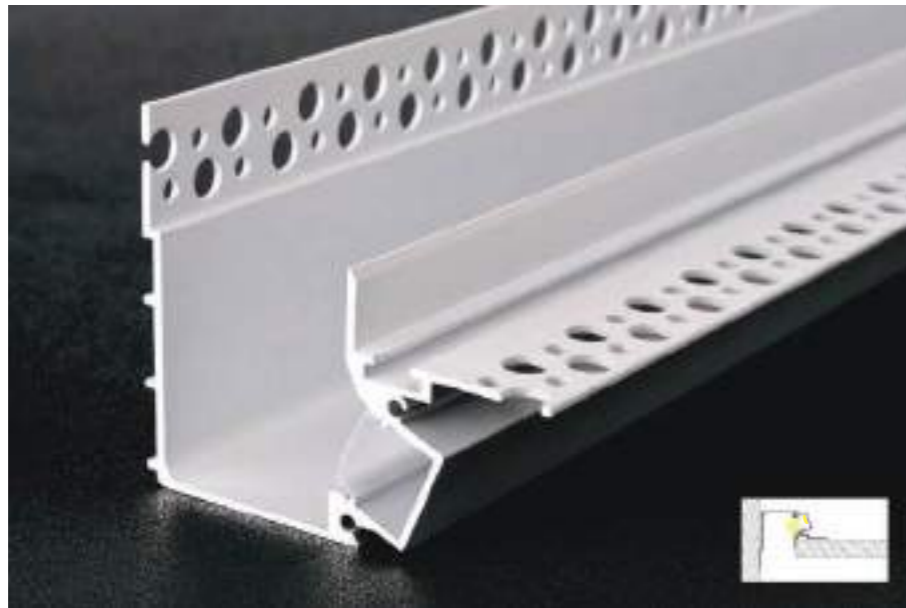

Dimensions:

- Surface color
-  Silver
 -  Black
 -  White Anodized
- PC cover
-  Milky white
 -  Black
 -  Acrylic matte

Model: HG5538

Dimensions:

Surface color

- Matt Black
- Matt White

PC cover

- Milky white
- Black
- Acrylic matte