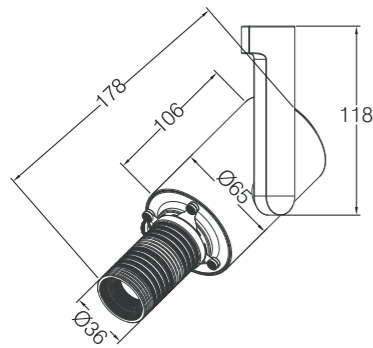

ART TRACK LIGHT

Body color

Matt Black

Matt White

Reflector color

Matt White

Matt Black

Model:	T6510B-3635	T6510B-3645
Power:	10W	10W
Luminous:	300-350lm	300-350lm
Beam angle:	Zoomable 20°-35°	Zoomable 25°-45°
Dimensions:		