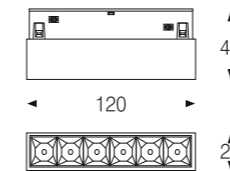

MAGNETIC SLIM

Body color

● Matt Black

○ Matt White

Reflector color

● Black

Model:	AMLS12006	AMLS24012	AMLS36018	AMLS48024
Power:	6W	12W	18W	24W
Luminous:	360lm	720lm	1350lm	1440lm
Beam angle:	24°/ 36°			
Dimensions:				