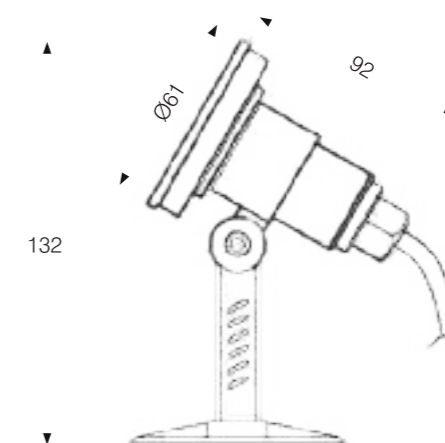

General specifications

LED:	Osram/ Cree
CRI(Ra):	>80
Material:	Stainless steel 316
CCT:	3000K/ 4000K/ 6000K/ RGB/ RGBW
IP rating:	68
Lifetime:	>50.000h
Control:	On/ Off, Phase dimming, 0-10V, Dali, DMX512...
Voltage:	DC12V/ DC24V
Operating temperature:	-20°C~ +50°C