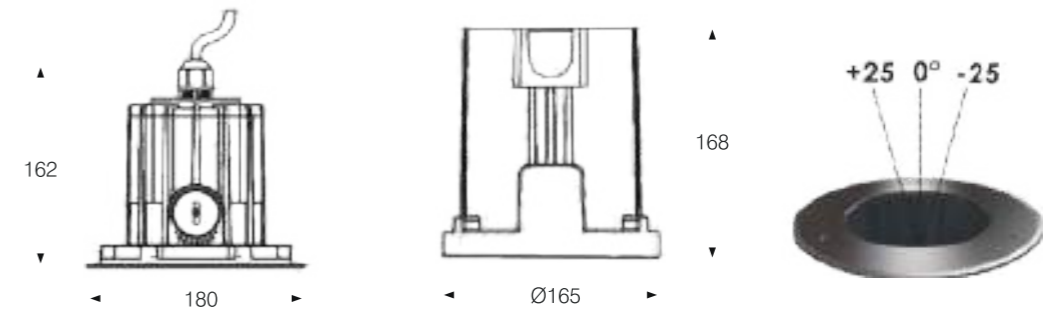

General specifications

LED:	Osram/ Cree
CRI(Ra):	>80
Material:	Stainless steel 316
CCT:	3000K/ 4000K/ 6000K/ RGB/ RGBW
IP rating:	67
Lifetime:	>50.000h
Control:	On/ Off, Phase dimming, 0-10V, Dali, DMX512...
Voltage:	AC220V-240V/ DC24V
Operating temperature:	-20°C~+50°C
Accessory	Diffuser Glass, Honeycomb