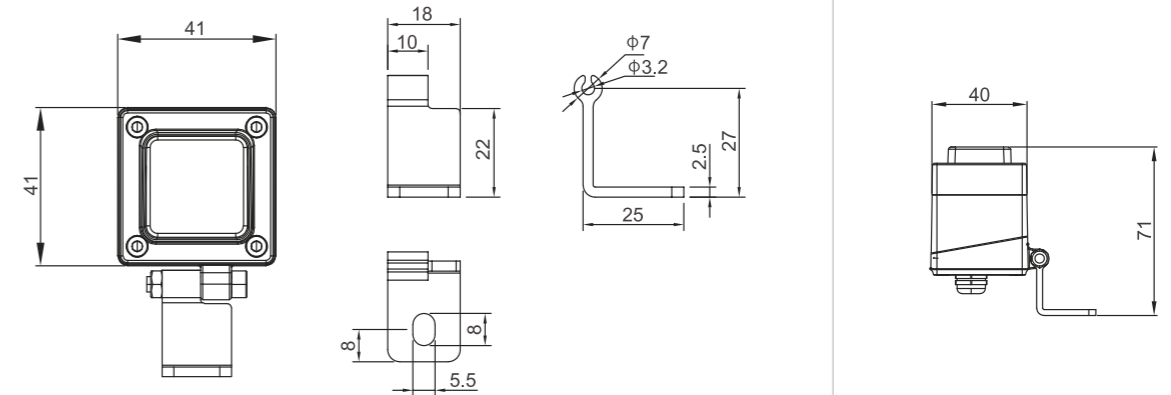

General specifications

LED:	Osram/ Cree
CRI(Ra):	>85
Material:	Die - casting aluminum housing with high corrosion resistance Tempered glass cover and custom
CCT:	2700K/ 3000K/ 4000K/ 6000K
IP rating:	66
Lifetime:	>50.000h
Control:	On/ Off, Phase dimming, 0-10V, Dali, DMX512...
Voltage:	DC24V
Operating temperature:	-30°C~+45°C
Accessory	Anti-Glare Baffle