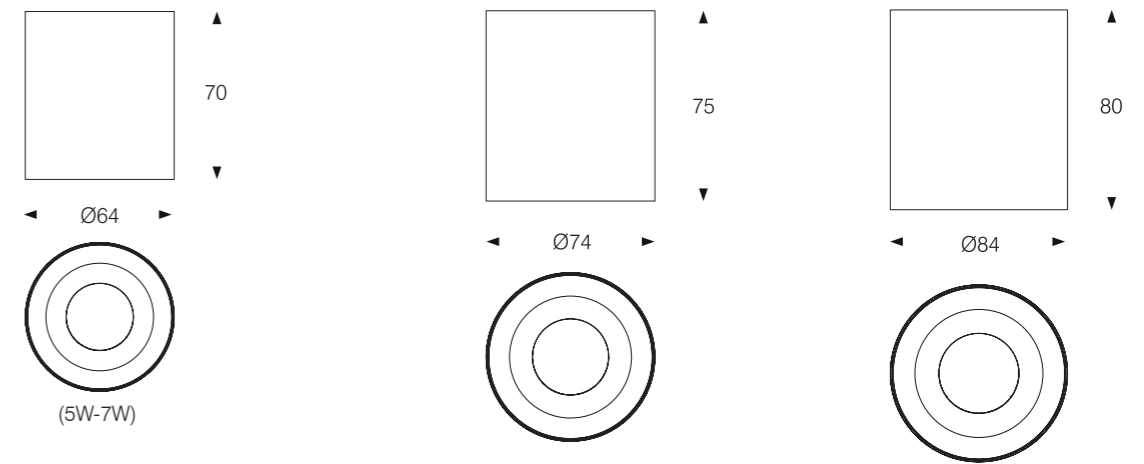

General specifications

LED:	Bridgelux/ Cree/ Osram/ Luminus/ Citizen / Honortek
CRI(Ra):	>92/ 95
SDCM:	<3
CCT:	2700K/ 3000K/ 4000K/ 5500K/ 6500K
UGR:	<10
IP rating:	44
Lifetime:	>50.000h
Control:	On/ Off, Triac dimming, 0-10V, Dali, Zigbee, Bluetooth