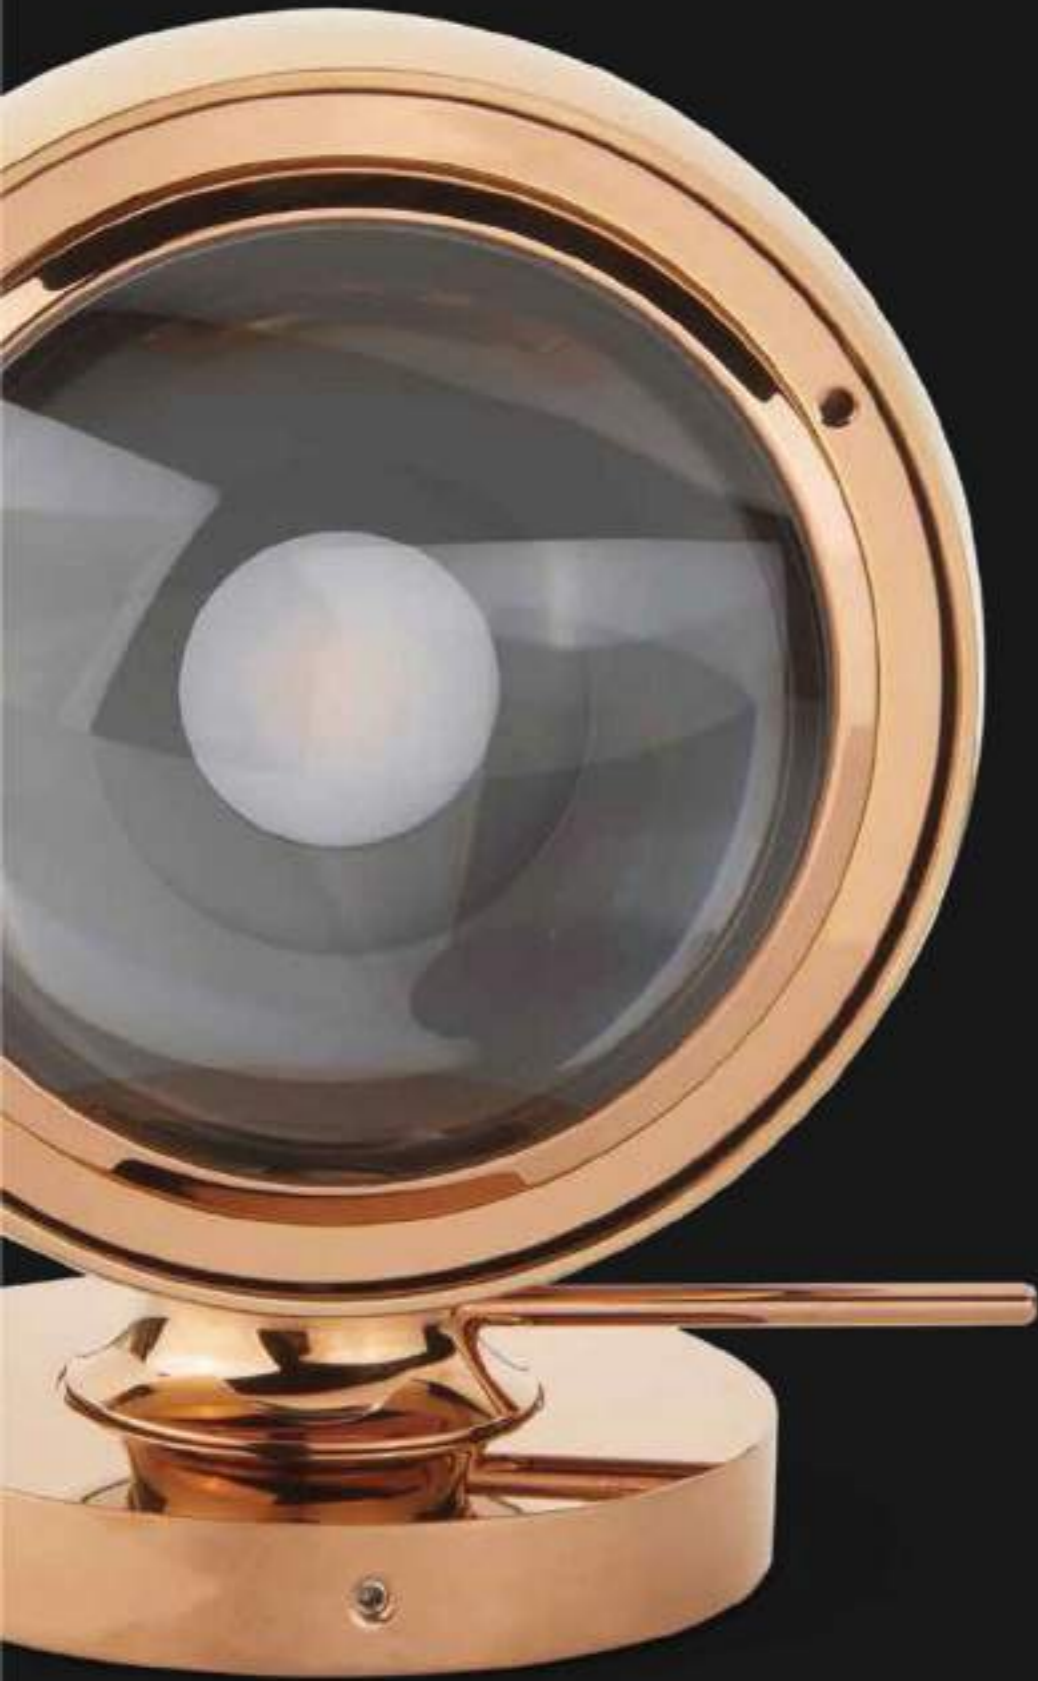

COMFORTABLE
SOFT
DESIGN

CHARACTERISTIC