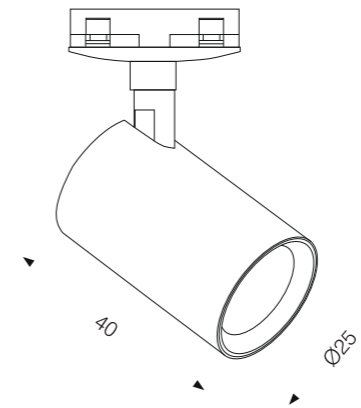

TRACK AND LIGHT

Model:	MN2503	Track	TMN101000	TMN101500	TMN102000
Power:	3W				
Luminous:	225lm				
Beam angle:	60°				
Dimensions: