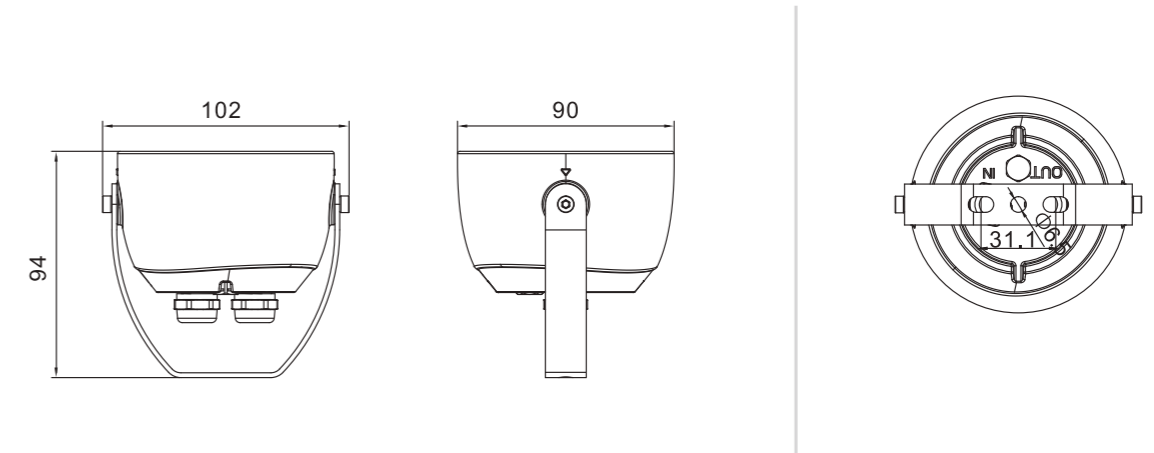

Model:	FL9010R-01RL
Power:	10W
Beam angle:	15°/ 22°/ 36°
Dimensions: