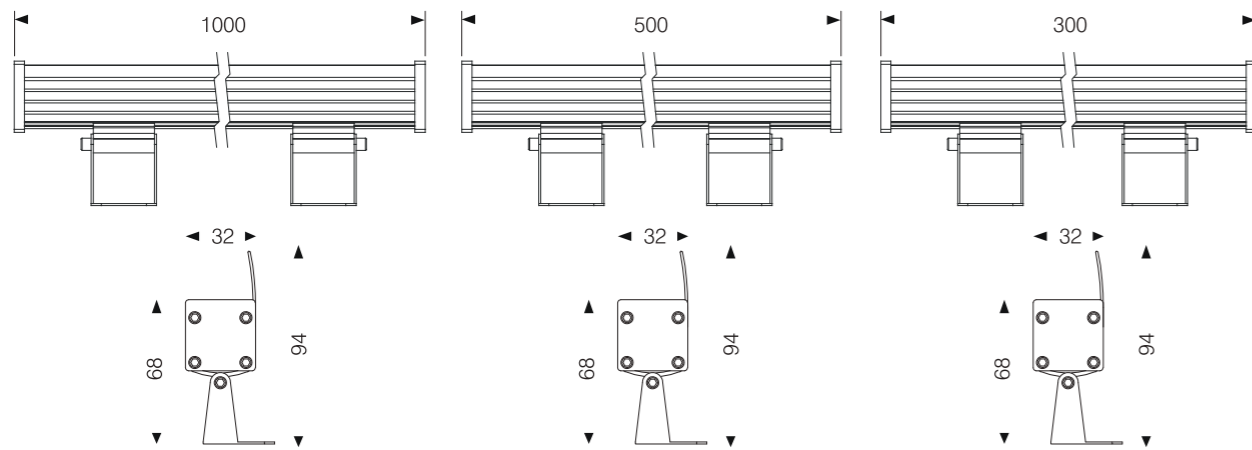

General specifications

LED:	Osram/ Cree
CRI(Ra):	>80
Material:	Extruded - aluminum housing with high corrosion resistance Tempered glass cover and custom
CCT:	2700K/ 3000K/ 4000K/ 6500K/ RGB/ RGBW
IP rating:	65
Lifetime:	>50.000h
Control:	On/ Off, Phase dimming, 0-10V, Dali, DMX512...
Voltage:	DC24V
Operating temperature:	-20°C~+50°C
Accessory	Hood, Spike, Honeycomb