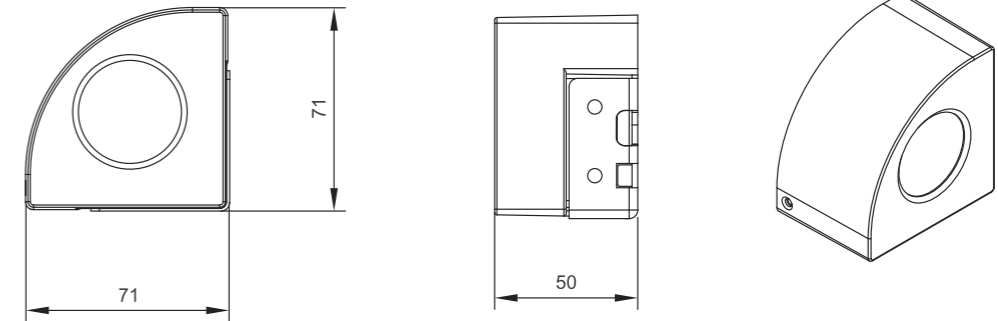

General specifications

LED: Osram/ Cree

CRI(Ra): > 85

CCT: 2700K/ 3000K/ 4000K

IP rating: 66

Lifetime: >50.000h

Control: On/ Off

Voltage: AC220V/ DC24V