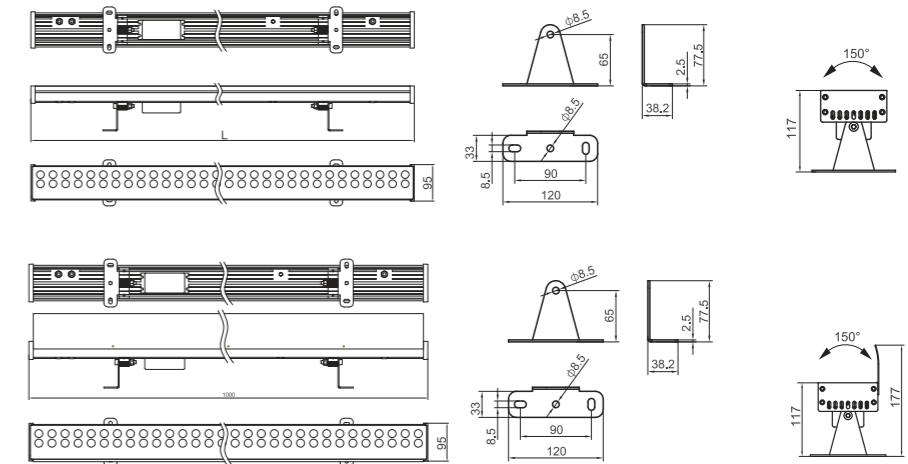

Model:	LN90-120RL
Power:	120W
Beam angle:	7°/ 15°/ 30°/ 45°/ 60°/ 20°x45°/ 15°x60°

Dimensions:

L=1000/ 500/ 300mm

General specifications

LED:	Osram/ Cree
CRI(Ra):	>80
Material:	Extruded - aluminum housing with high corrosion resistance Tempered glass cover and custom
CCT:	2700K/ 3000K/ 4000K/ 6000K/ RGB/ RGBW
IP rating:	66
Lifetime:	>50.000h
Control:	On/ Off, Phase dimming, 0-10V, Dali, DMX512...
Voltage:	DC24V
Operating temperature:	-30°C~ +45°C
Accessory	T-shape bracket