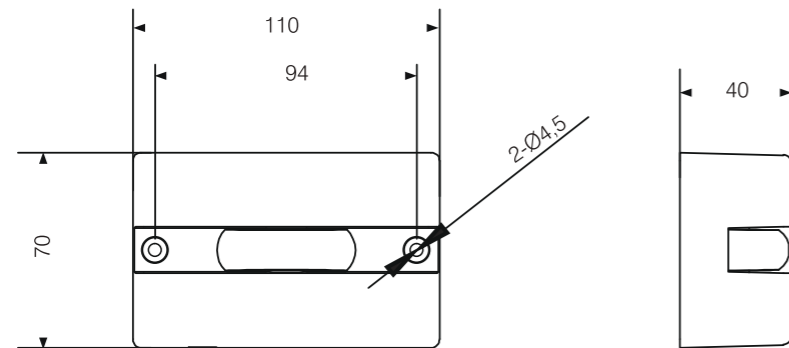

General specifications

LED:	Osram/ Cree
CRI(Ra):	>80
Material:	Extruded aluminum housing with high corrosion resistance Tempered glass cover and custom
CCT:	2700K/3000K/4000K/6500K//Pc Amber/RGBW
IP rating:	66
Lifetime:	>50.000h
Control:	On/ Off, Phase dimming, 0-10V, Dali, DMX512...
Voltage:	AC100-240V/ DC24V
Operating temperature:	-20°C~ +50°C