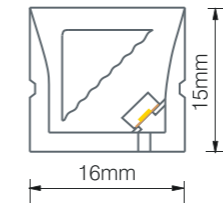

3D BENDING

Model:	NS1819-2405	NS1819-2410
Power:	5W	10W