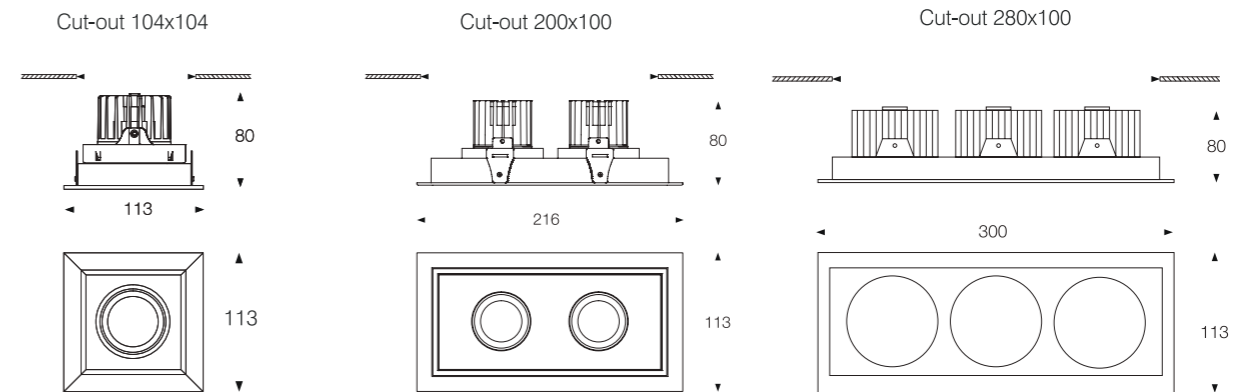

RECESSED CEILING

Model:	L1010S	L1020R	L2830R
Power:	10W	2x10W	3x10W
Luminous:	750lm	1500lm	2250lm
Beam angle:	15°/ 24°/ 40°		

Dimensions: