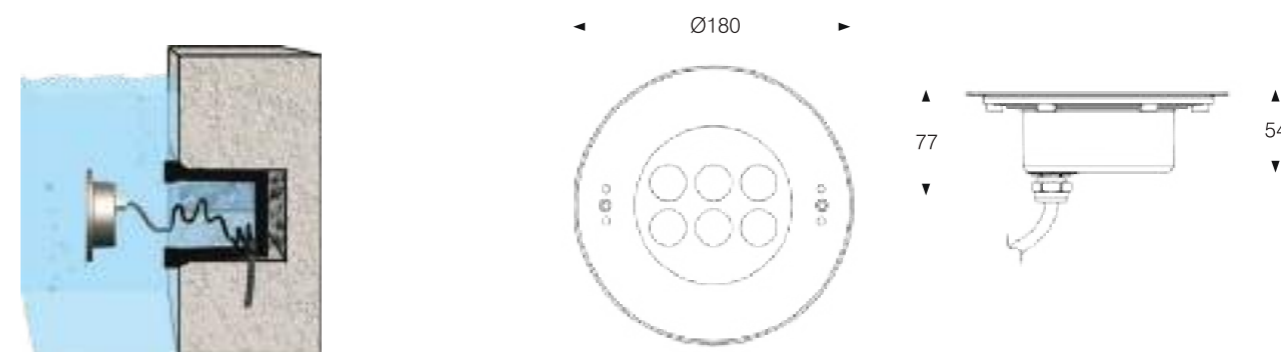

General specifications

LED:	Osram/ Cree
CRI(Ra):	>80
Material:	Stainless steel 316
CCT:	3000K/ 4000K/ 6000K/ RGB/ RGBW
IP rating:	68
Lifetime:	>50.000h
Control:	On/ Off, Phase dimming, 0-10V, Dali, DMX512...
Voltage:	DC12V/ DC24V
Operating temperature:	-20°C~ +50°C