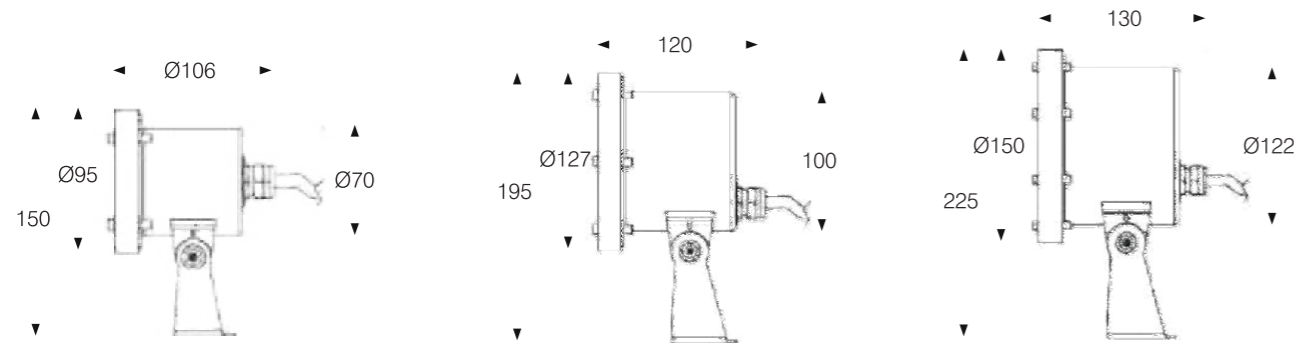

UNDERWATER LIGHT

Model:	UW70-06LT	UW100-15LT	UW122-24LT
Power:	6W	15W	24W
Beam angle:	5°/ 10°/ 15°/ 25°/ 36°/ 40°/ 60°		
Dimensions:			

General specifications

LED:	Osram/ Cree
CRI(Ra):	>80
Material:	Stainless steel 316
CCT:	3000K/ 4000K/ 6000K/ RGB/ RGBW
IP rating:	68
Lifetime:	>50.000h
Control:	On/ Off, Phase dimming, 0-10V, Dali, DMX512...
Voltage:	DC12V/ DC24V
Operating temperature:	-20°C~ +50°C