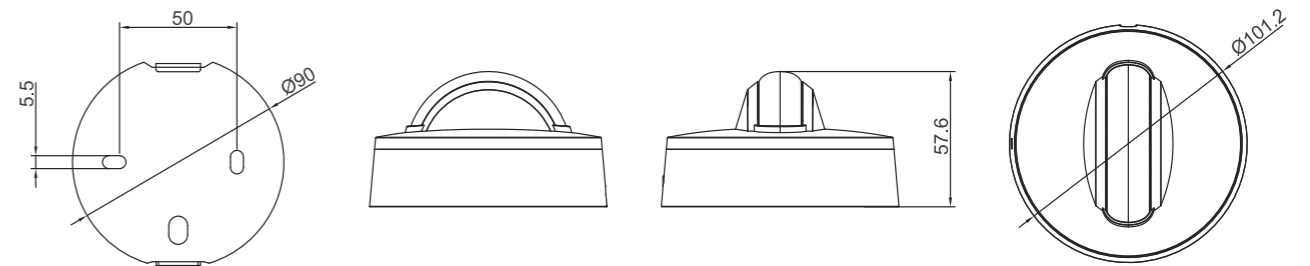

General specifications

LED:	Osram/ Cree
CRI(Ra):	>80
Material:	Aluminum
CCT:	2700K/ 3000K/ 4000K/ 6000K
IP rating:	66
Lifetime:	>50.000h
Control:	On/ Off, Phase dimming, 0-10V, Dali...
Voltage:	DC12V/ DC24V
Operating temperature:	-30°C~ +45°C