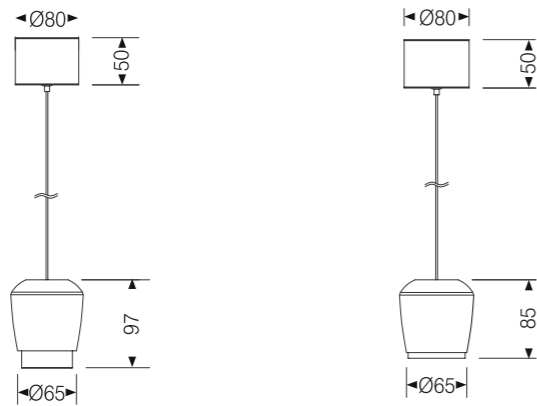

CRYSTAL PRO

Body color

- Matt White
- Matt Black
- Chrome

PENDANT

Model:	C6513PSZ	C6518PSF
Power:	13W	18W
Luminous:	720lm	1330lm
Beam angle:	Zoomable 10°-60°	15°/ 20°/ 30°/ 50°

Dimensions:

General specifications