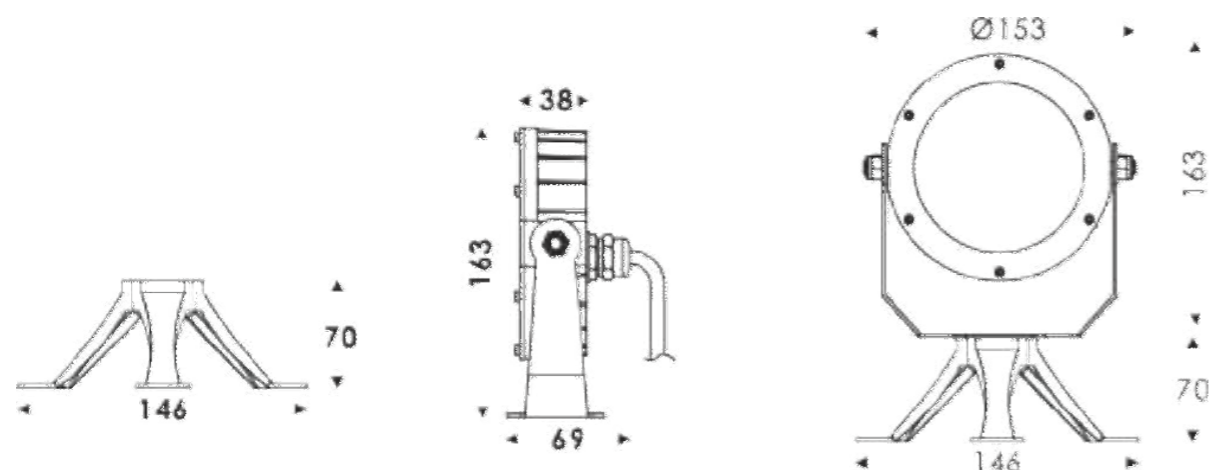

General specifications

LED:	Osram/ Cree
CRI(Ra):	>80
Material:	Stainless steel 316
CCT:	3000K/ 4000K/ 6000K/ RGB/ RGBW
IP rating:	68
Lifetime:	>50.000h
Control:	On/ Off, Phase dimming, 0-10V, Dali, DMX512...
Voltage:	DC12V/ DC24V
Operating temperature:	-20°C~ +50°C