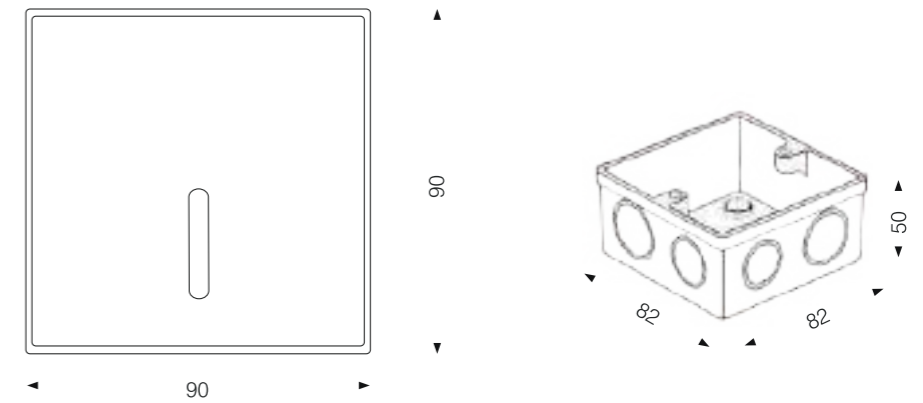

General specifications

LED:	Osram/ Cree
CRI(Ra):	>80
CCT:	2700K/ 3000K/ 4000K
IP rating:	20
Lifetime:	>50.000h
Control:	On/ Off
Voltage:	AC220V