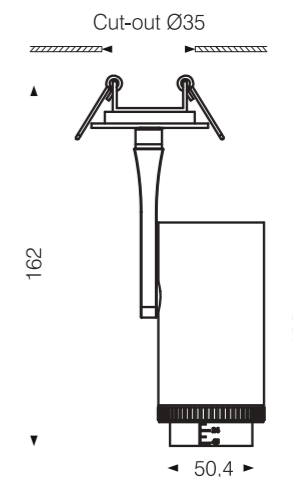

ZOOMABLE RECESSED CEILING

Model	OC3507Z	OC3515Z
Power:	7W	15W
Luminous:	302lm	652lm
Beam angle:	Zoomable 15°-45°	
Dimensions: