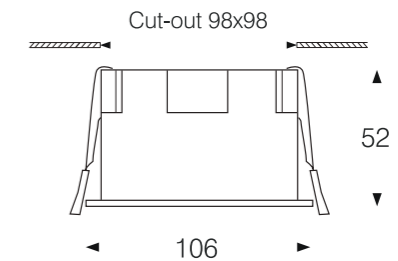

Body color

● Matt Black

○ Matt White

Reflector color

○ Matt White/ Shiny White

● Matt Black/ Shiny Black

RECESSED CEILING

Model:	A6508S	A9818S
Power:	8W	18W
Luminous:	560lm	1260lm
Beam angle:	24°/ 36°	
Dimensions:		