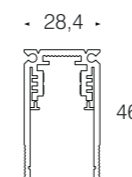

Suspended Track

Accessories

Model: SP1000/ SP1500/ SP2000/ SP3000
Dimensions: 1m/ 1,5m/ 2m/ 3m
Colour: Black, White
Output current: DC48V