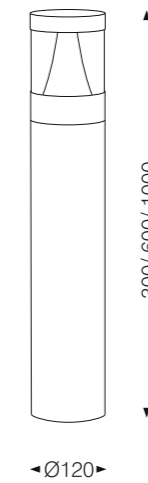

SALADIN

Model:	R120360
Power:	10W
Beam angle:	360°
Dimensions: