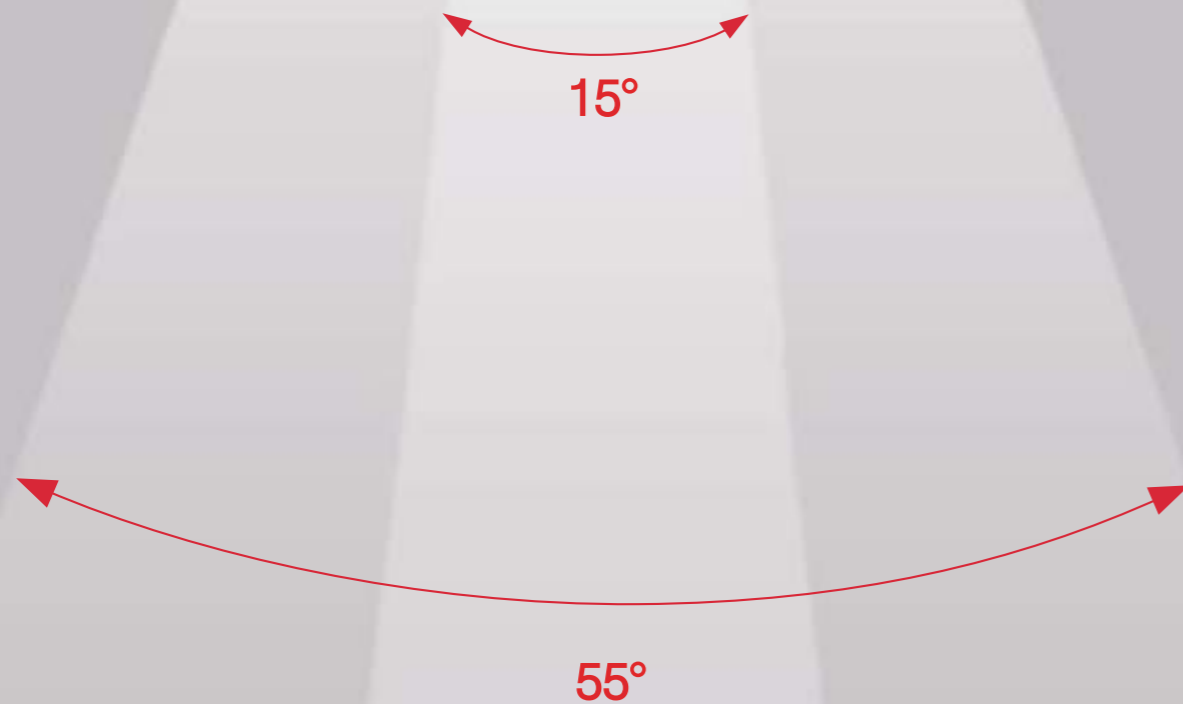

Elevating your design with the innovative Focus Pro lights.

With adjustable features, the Focus Pro lights allows you to effortlessly change the projection angle which provides unparalleled flexibility to meet the unique requirements of your project.

ZOOMABLE 15°-55°