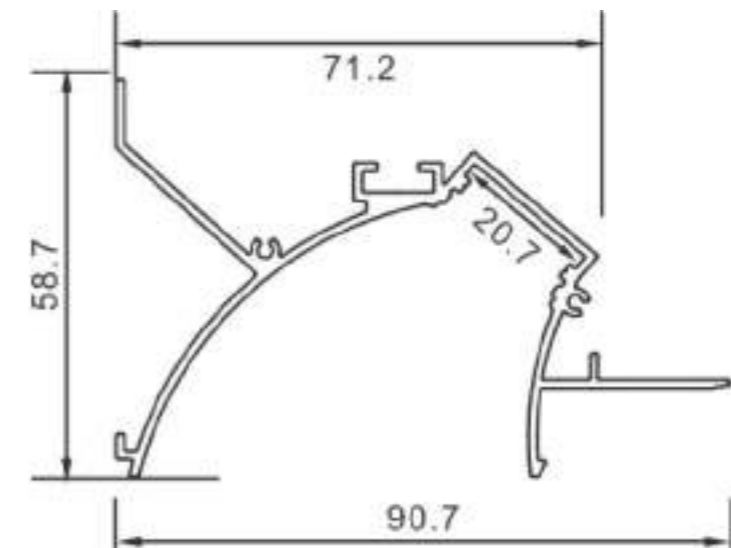

Model: HG7190

Dimensions: