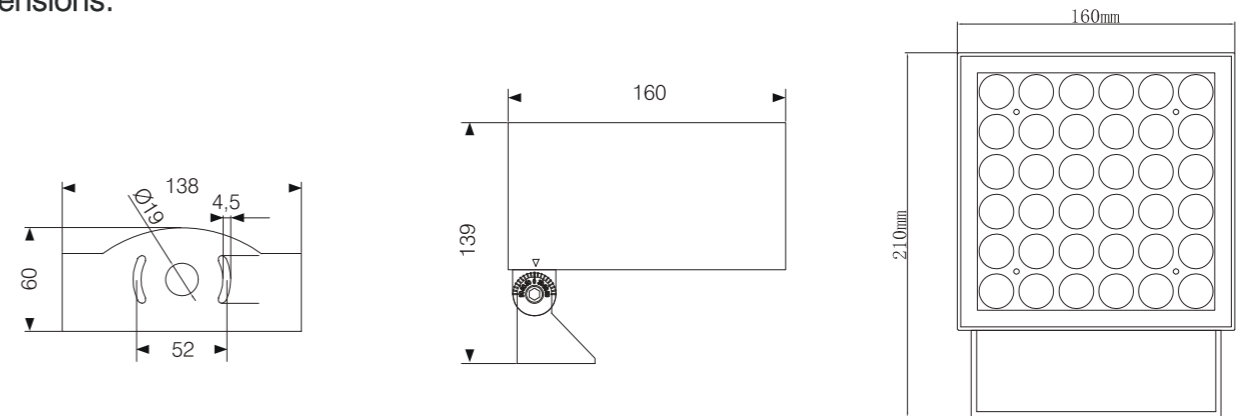

Model:	FL16050-25LD
Power:	50W
Beam angle:	8°/ 15°/ 25°/ 40°/ 60°/ 15°x45°/ 10°x60°
Dimensions: