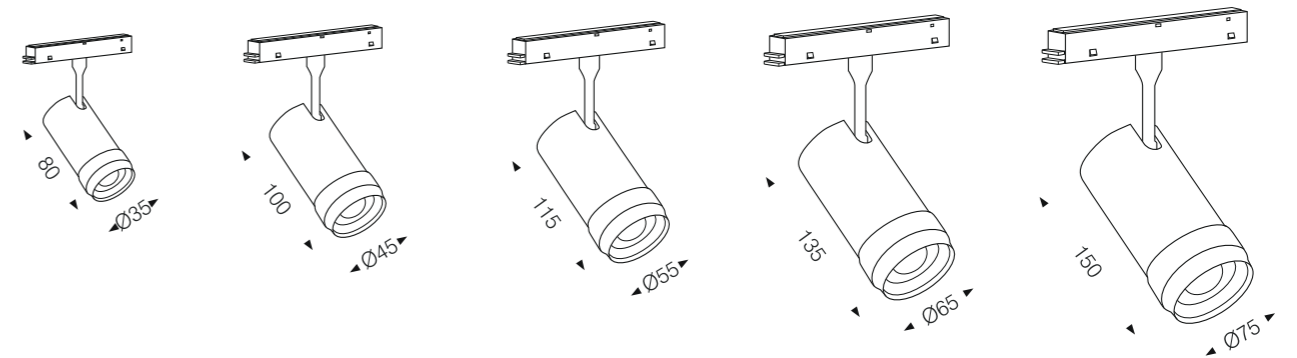

MAGNETIC SLIM

Body color

- Matt White
- Matt Black

Reflector color

- Matt White
- Matt Black

ZOOMABLE MAGNETIC SLIM

Model:	AMS3505Z	AMS4510Z	AMS5515Z	AMS6520Z	AMS7525Z
Power:	5W	10W	15W	20W	25W
Luminous:	300lm	600lm	1200lm	1200lm	1500lm
Beam angle:	Zoomable 10°-55°				
Dimensions:					