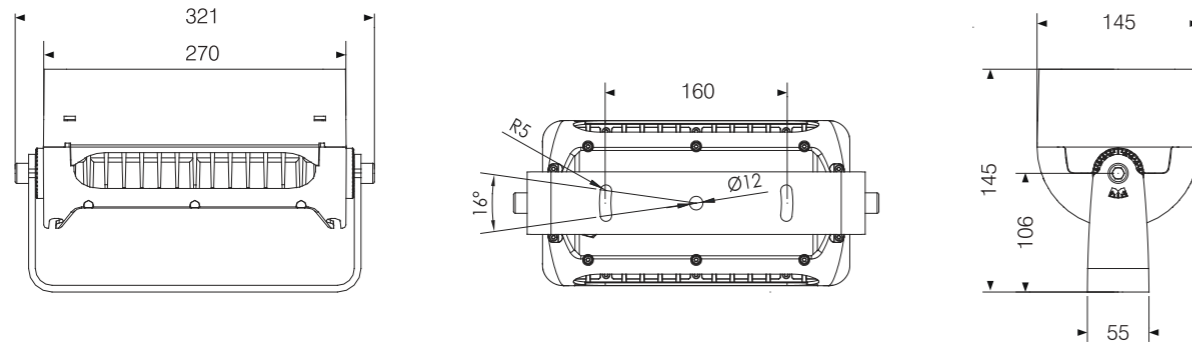

FLOOD LIGHT

Model:	FL145-40SL	FL145-56SL	FL145-72SL
Power:	40W	56W	72W
Beam angle:	2,5°/ 6°/ 12°/ 20°/ 30°/ 40°/ 60°/ 10x70°/ 5x20°/ 15x60°		
Dimensions:			

General specifications

LED:	Osram/ Cree
CRI(Ra):	>85
Material:	Die - casting aluminum housing with high corrosion resistance Tempered glass cover and custom
CCT:	Single/ RGB/ RGBW/ RGBWCLA
IP rating:	66
Lifetime:	>50.000h
Control:	On/ Off, Phase dimming, 0-10V, Dali, DMX512...
Voltage:	AC85V-265V/ DC24V
Operating temperature:	-20°C~ +50°C
Accessory	Honeycomb, Anti-glare Shield