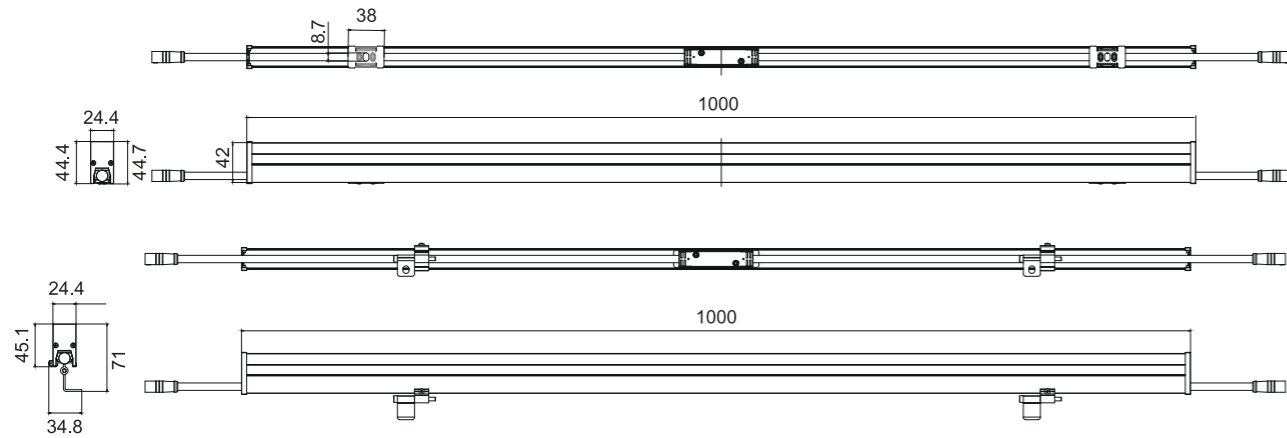

Model:	LT48-12RL	LT48-15RL
Power:	12W	15W
Beam angle:	120°	
Dimensions:		

General specifications

LED:	Osram/ Cree
CRI(Ra):	>80
Material:	Extruded - aluminum housing with high corrosion resistance Tempered glass cover and custom
CCT:	2700K/ 3000K/ 4000K/ 5700K
IP rating:	65
Lifetime:	>50.000h
Control:	On/ Off, Phase dimming, 0-10V, Dali, DMX512...
Voltage:	DC24V
Operating temperature:	-40°C~ +50°C