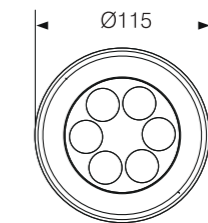

General specifications

LED:	Osram/ Cree
CRI(Ra):	>80
Material:	Extruded aluminum housing with high corrosion resistance Tempered glass cover and custom
CCT:	2700K/ 3000K/ 4000K/ 6500K/ RGB/ RGBW
IP rating:	66
Lifetime:	>50.000h
Control:	On/ Off, Phase dimming, 0-10V, Dali, DMX512...
Voltage:	DC12V/ DC24V
Operating temperature:	-20°C~ +50°C