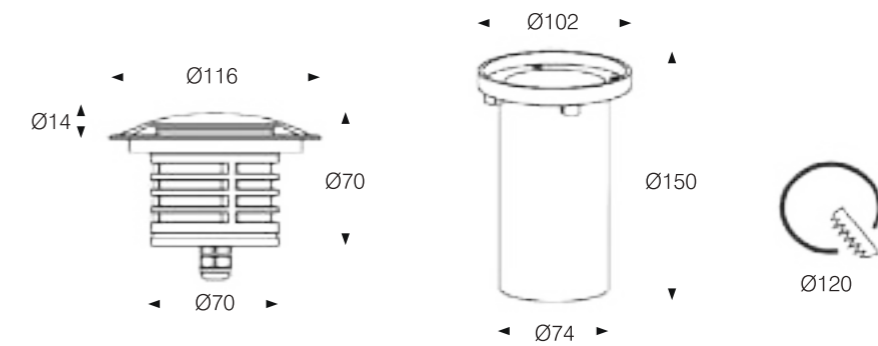

Dimensions:

General specifications

LED:	Osram/ Cree
CRI(Ra):	>80
Material:	Stainless steel 316
CCT:	2200K/ 2700K/ 3000K/ 4000K/ 6500K/ RGB/ RGBW
IP rating:	68
Lifetime:	>50.000h
Control:	On/ Off, Phase dimming, 0-10V, Dali, DMX512...
Voltage:	AC85V-265V/ DC24V
Operating temperature:	-20°C~ +40°C