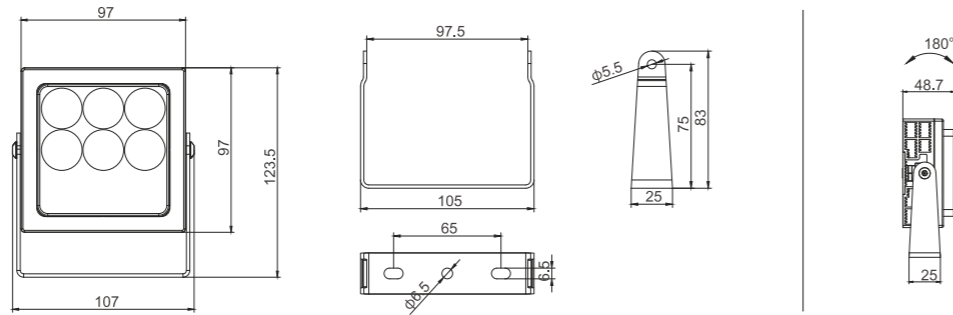

Model:	FL5966-03RL	FL5966-06RL	FL5966-06RL	FL5966-08RL
Power:	3W	6W	6W	8W
Beam angle:	4°	15°/ 30°	7°/ 20°/ 30°	8°/ 15°/ 30°/ 15x45°
Dimensions:				

General specifications

LED:	Osram/ Cree
CRI(Ra):	> 85
Material:	Die - casting aluminum housing with high corrosion resistance Tempered glass cover and custom
CCT:	2700K/ 3000K/ 4000K/ 6000K/ RGBW
IP rating:	66
Lifetime:	> 50.000h
Control:	On/ Off, Phase dimming, 0-10V, Dali, DMX512...
Voltage:	DC24V
Operating temperature:	-30°C ~ +45°C
Accessory	Anti-glare Baffle