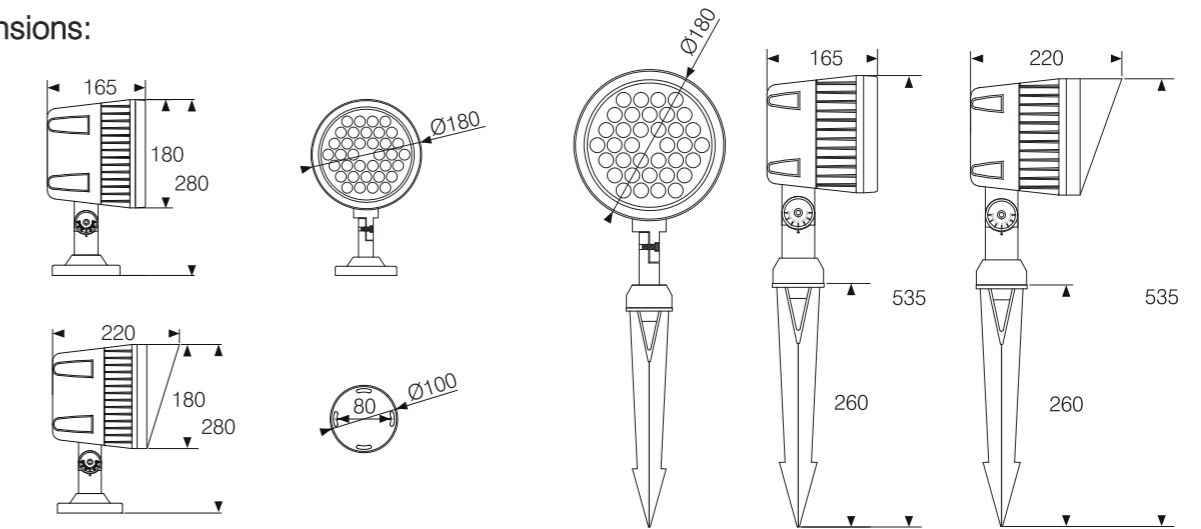

Model: FL18060-36LD
Power: 60W
Beam angle: 8°/ 15°/ 25°/ 40°/ 60°/ 15°x45°/ 10°x60°
Dimensions: