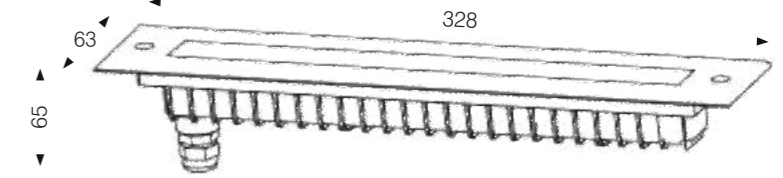

General specifications

LED:	Osram/ Cree
CRI(Ra):	>80
Material:	Stainless steel 316
CCT:	3000K/ 4000K/ 6000K/ RGB/ RGBW
IP rating:	68
Lifetime:	>50.000h
Control:	On/ Off, Phase dimming, 0-10V, Dali, DMX512...
Voltage:	DC12V/ DC24V
Operating temperature:	-20°C~ +50°C