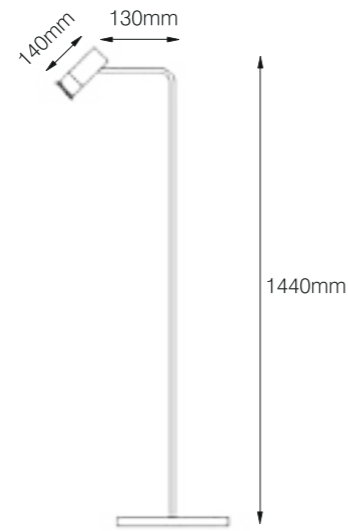

ZOOMABLE FLOOR MOUNTED

Model:	FNWY330
Power:	10W
Luminious:	750lm
Beam angle:	10°-60°
Dimensions:	

General specifications

LED:	Bridgelux/ Cree/ Osram/ Luminus/ Citizen / Honortek
CRI(Ra):	>92/ 95/ 97
Material:	Aluminum alloy lamp body
CCT:	3000K/ 4000K/6000K
UGR:	<19
IP rating:	20
Lifetime:	>50.000h
Control:	On/ Off, Local dimming
Voltage:	AC100-240V