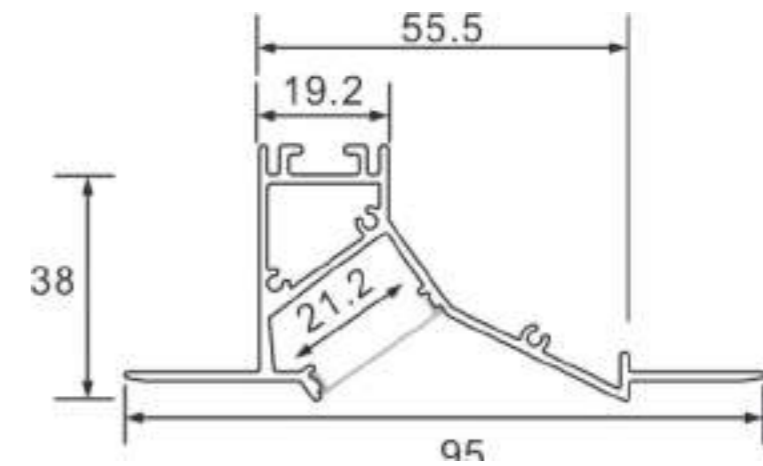

Model: HG5538

Dimensions: