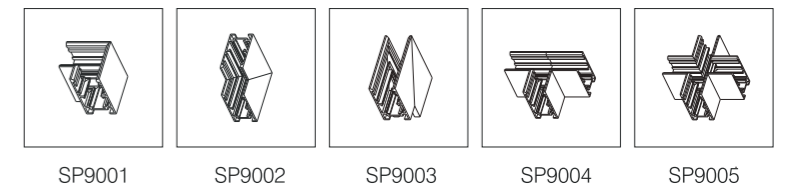

Suspended Track

Accessories

Model: SP1000/ SP1500/ SP2000/ SP3000
Dimensions: 1m/ 1,5m/ 2m/ 3m
Colour: Black, White
Output current: DC48V