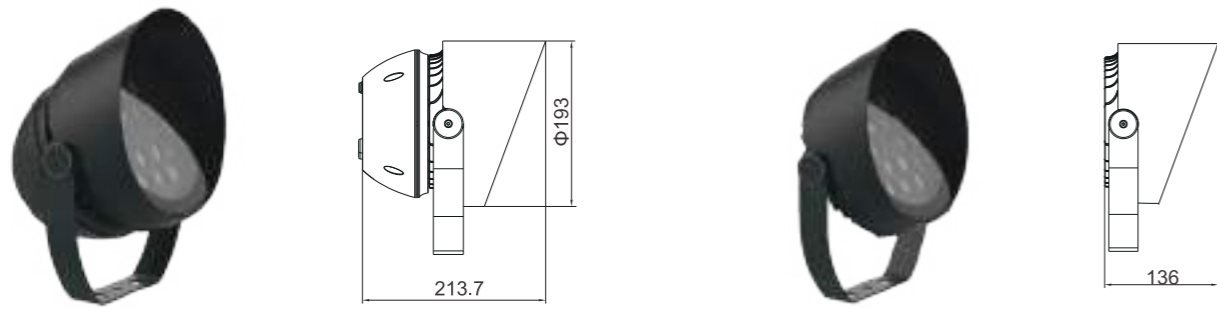

FLOOD LIGHT

Model:	FL19024-09RL	FL19036-18RL	FL19048-18RL
Power:	24W	36W	48W
Beam angle:	8°/ 15°/ 30°/ 45°/ 60°/ 15°x60°/ 20°x64°