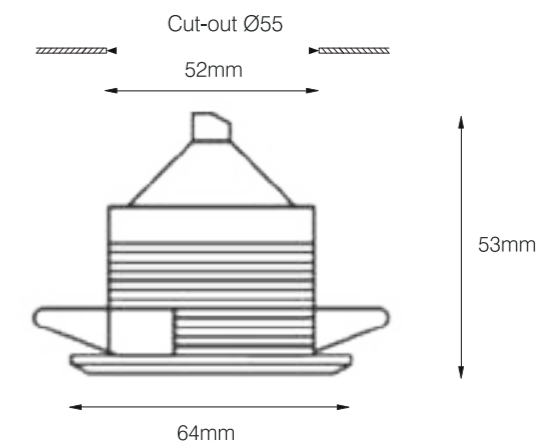

RECESSED CEILING

Body color

● Matt Black

Reflector color

● Black

ZOOMABLE RECESSED CEILING

Model:	DWY5503	DWY5505
Power:	3W	5W
Luminous:	240lm	400lm
Beam angle:	10°-40°	
Dimensions:		

General specifications