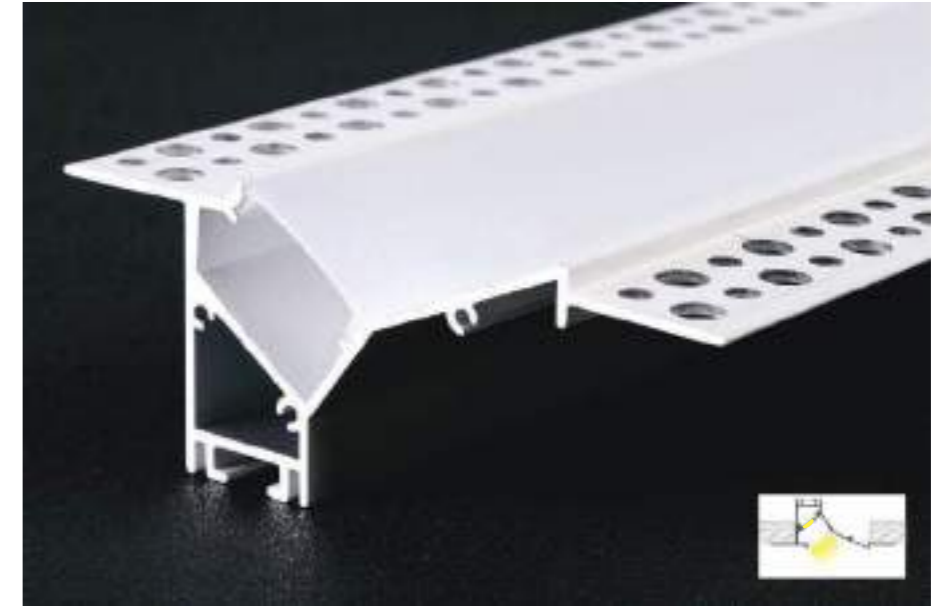

1. Surface color
2. Silver
   - Black
   - White Anodized
3. PC cover
4. Milky white
   - Black
   - Acrylic matte