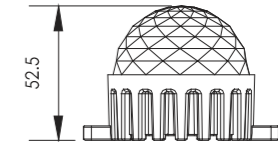

Model:	PX110-3.5SL	PX110-06SL	PX60-02SL	PX60-03SL
Power:	3,5W	6W	2W	3W
Beam angle:	≥120°			
Dimensions: