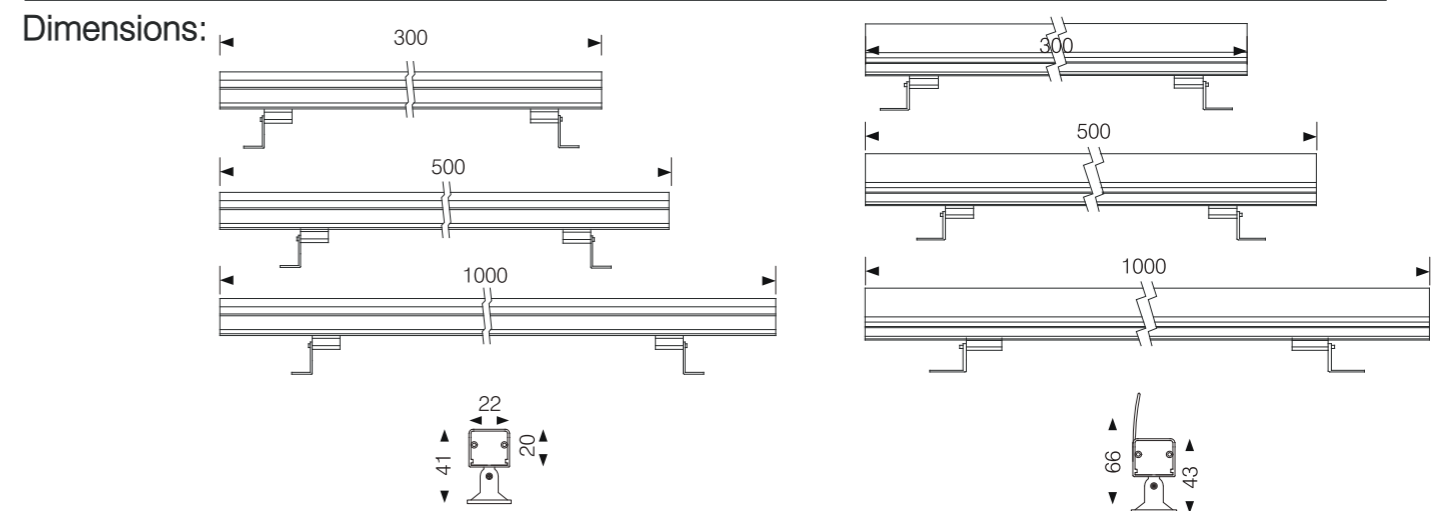

Model:	LN22-12LD
Power:	12W
Beam angle:	120°