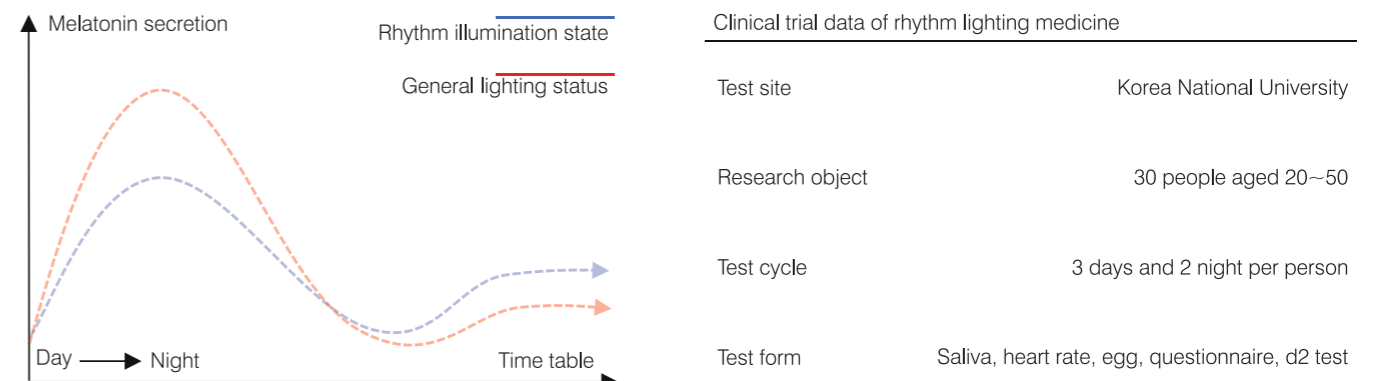

Health
Insufficient or poor-quality lighting can lead to eyestrain, headaches, and other health issues. Proper lighting can help reduce these negative effects.

LIGHTING

is controlling our life

SCIENTIFIC DATA

Under the same light conditions compared with traditional lighting, rhythmic lighting can reduce the level of Melatonin by 18% and improve the concentration by 3%. It can increase Melatonin level by 5% at night and make people enter deep sleep 52 minutes in advance.

The above content is taken from Korea National University

2002

A third type of photoreceptor in the retina, the retinal ganglion photoreceptor, was found. Photobiological effect has been completely explained and developed with the study of non-visual biological effect of light. People have found that the impact of light on human beings is not just to let people see the world at the time; it also affects human physiological rhythm.