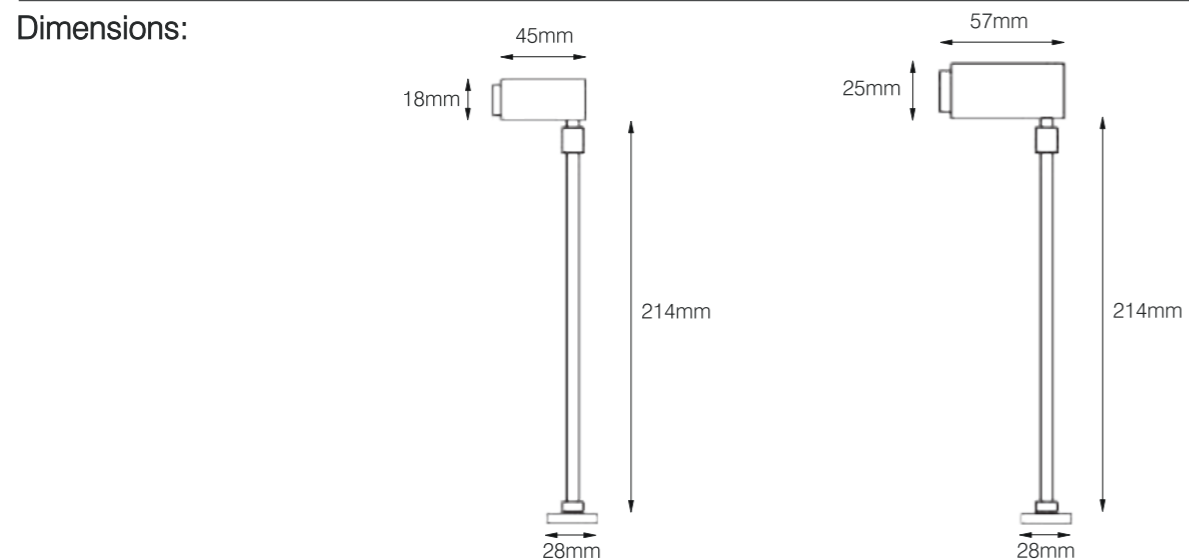

FLOOR MOUNTED

- Body color
- Matt Black
- Reflector color
- Black

ZOOMABLE FLOOR MOUNTED

Model:	GCWY045	GCWY057
Power:	1W	3W
Luminous:	80lm	240lm
Beam angle:	10°-40°	

General specifications

LED:	Bridgelux/ Cree/ Osram/ Luminus/ Citizen / Honortek
CRI(Ra):	>92/ 95/ 97
Material:	Aluminum alloy lamp body
CCT:	3000K/ 4000K/ 6000K
UGR:	<19
IP rating:	20
Lifetime:	>50.000h
Control:	On/ Off, Triac dimming
Voltage:	DC24V