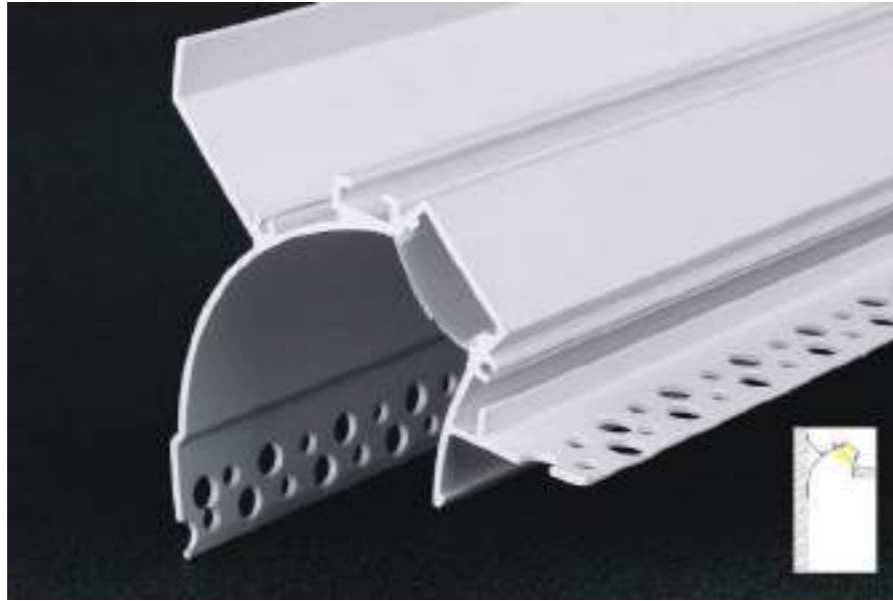

- Milky white
- Black
- Acrylic matte

Model: HG5870

Dimensions:

Model: HG7190

Dimensions:

- Surface color
-  Silver
 -  Black
 -  White Anodized
- PC cover
-  Milky white
 -  Black
 -  Acrylic matte

Model: HG7187