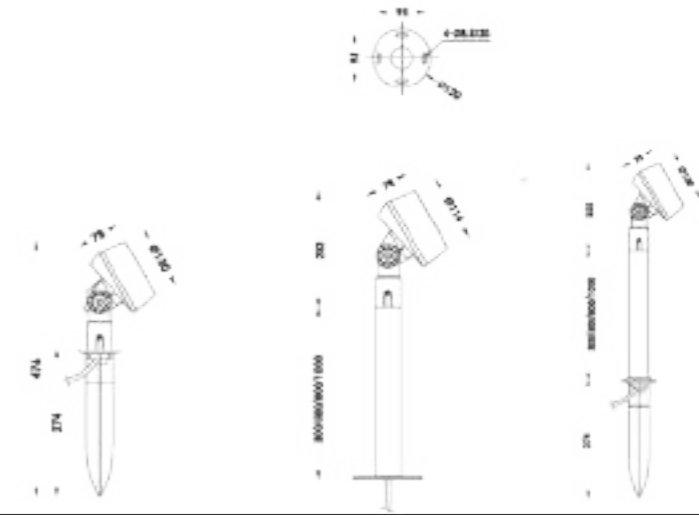

General specifications

LED:	Osram/ Cree
CRI(Ra):	>80
Material:	Extruded aluminum housing with high corrosion resistance Tempered glass cover and custom
CCT:	2000K/ 2700K/ 3000K/ 4000K/ 6500K/ 10000K/ RGB/ RGBW
IP rating:	65
Lifetime:	>50.000h
Control:	On/ Off, Phase dimming, 0-10V, Dali, DMX512...
Voltage:	AC220V-240V/ DC24V
Operating temperature:	-20°C~+40°C
Accessory	Round-meshed Grill, Honeycomb, Anti-glare Shield