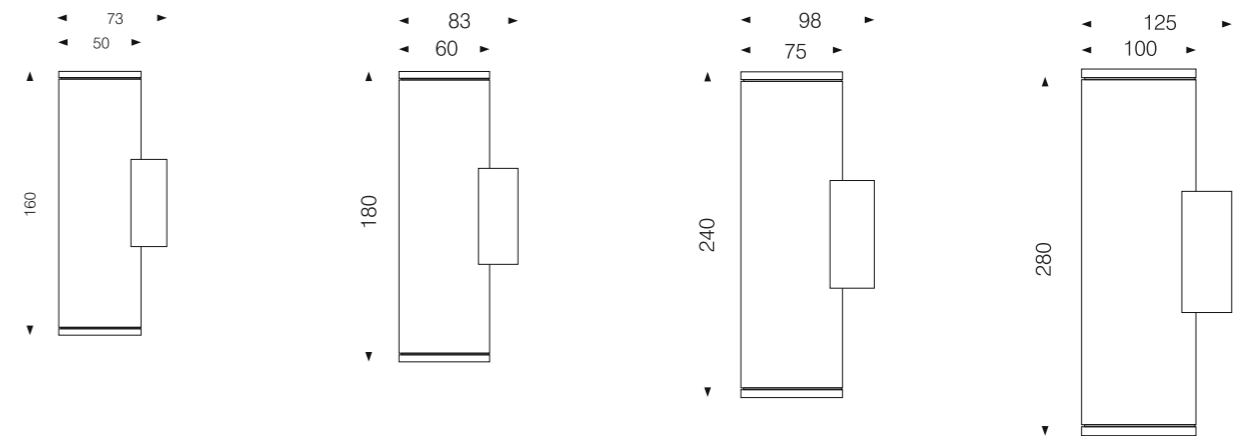

Dimensions:

General specifications

LED:	Osram/ Cree
CRI(Ra):	>80
Material:	Extruded aluminum housing with high corrosion resistance Tempered glass cover and custom
CCT:	Single
IP rating:	65
Lifetime:	>50.000h
Control:	On/ Off, Phase dimming, 0-10V, Dali, DMX512...
Voltage:	AC85V-265V/ DC12V/ DC24V
Operating temperature:	-20°C~+40°C