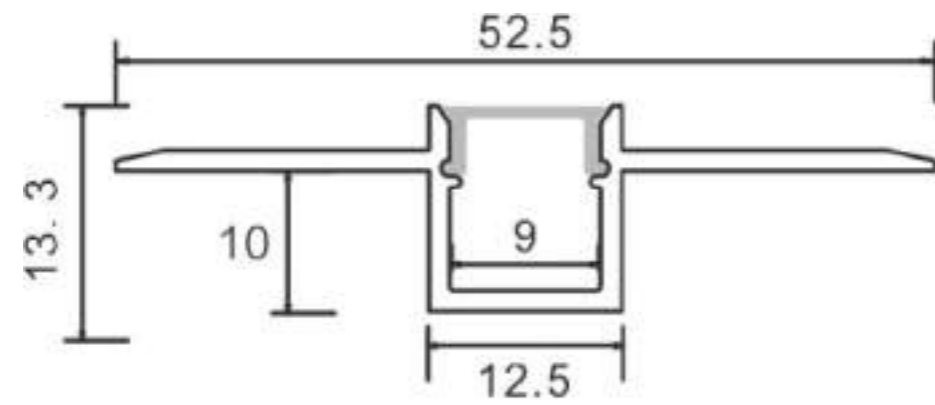

Model: AT5213

Dimensions: