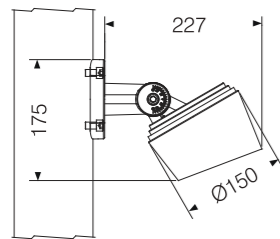

FLOOD LIGHT