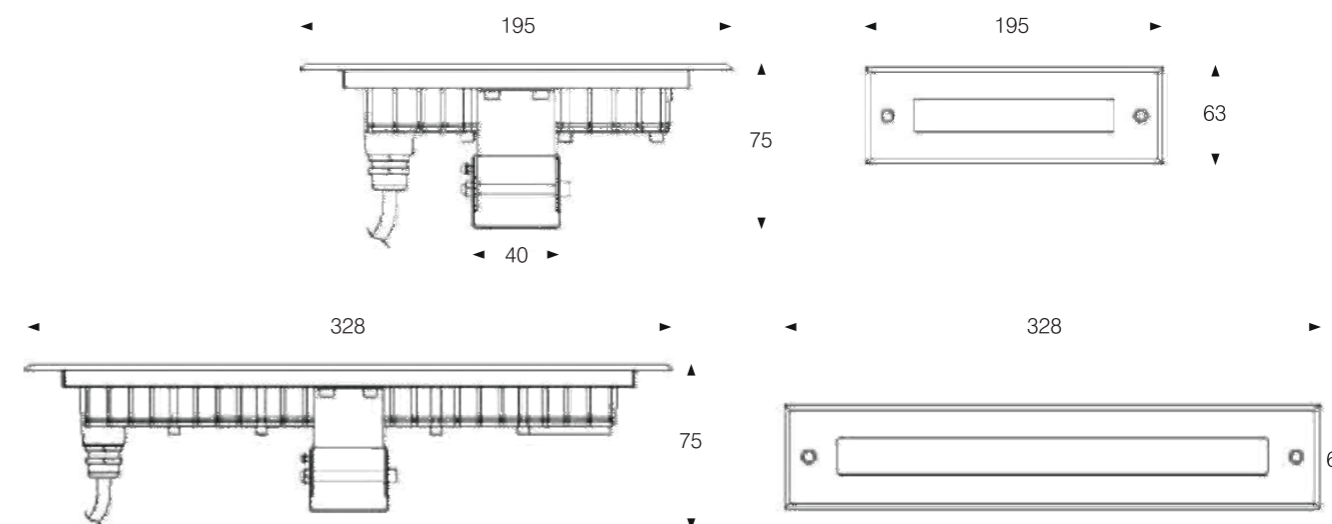

Model:	UW195-06LT	UW328-12LT
Power:	6W	12W
Beam angle:	25°/ 40°/ 60°	
Dimensions: