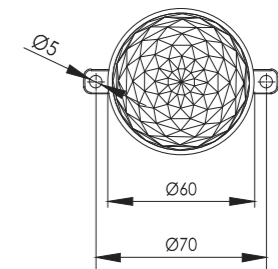

Model:	PX110-3.5SL	PX110-06SL	PX60-02SL	PX60-03SL
Power:	3,5W	6W	2W	3W
Beam angle:	≥120°			
Dimensions: