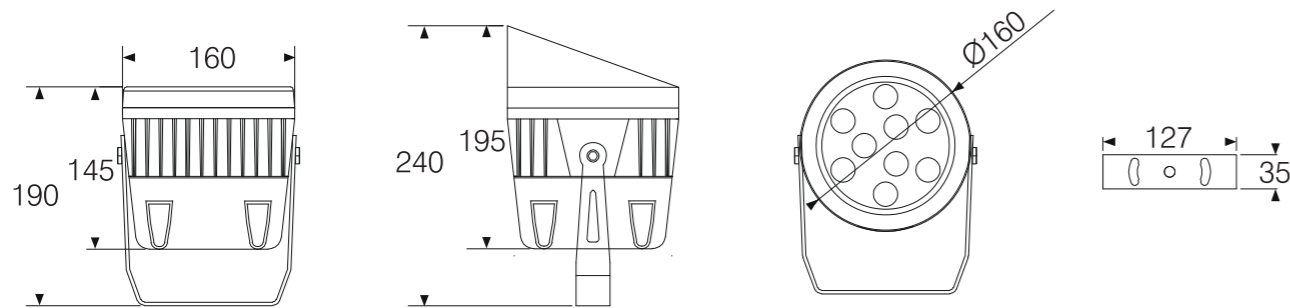

General specifications

LED:	Osram/ Cree
CRI(Ra):	>80
Material:	Aluminum
CCT:	2700K/ 3000K/ 4000K/ 6500K/ RGB/ RGBW
IP rating:	65
Lifetime:	>50.000h
Control:	On/ Off, Phase dimming, 0-10V, Dali, DMX512...
Voltage:	AC85V-265V/ DC24V
Operating temperature:	-20°C~ +50°C
Accessory	Hood, Spike, Honeycomb