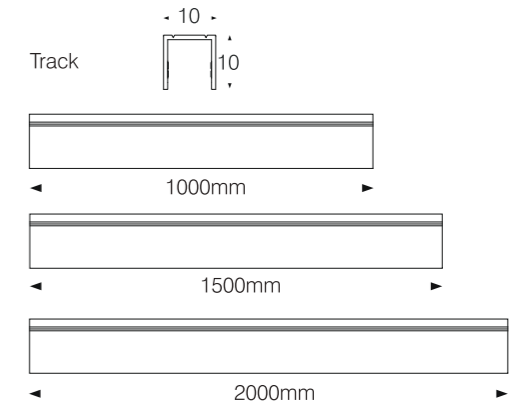

TRACK AND LIGHT

Model:	MN2503	Track	TMN101000	TMN101500	TMN102000
Power:	3W				
Luminous:	225lm				
Beam angle:	60°				
Dimensions: