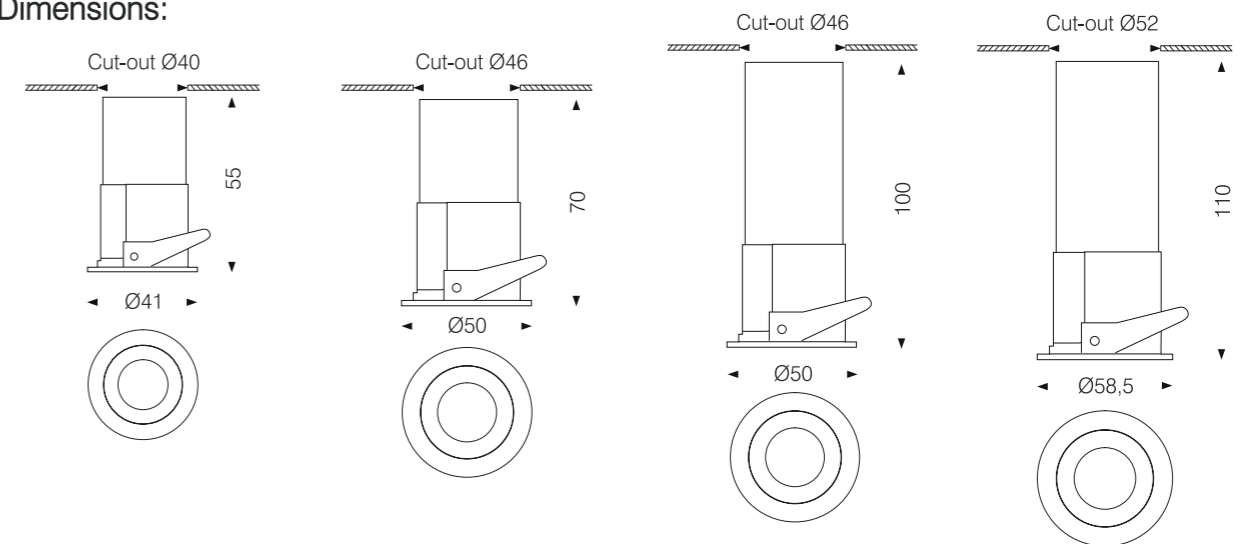

RECESSED CEILING

Model:	T4003A	T4605A	T4607A	T5212A
Power:	3W	5W	7W	12W
Luminous:	195lm	375lm	525lm	883lm
Beam angle:	15°/ 24°/ 36°			

Dimensions: