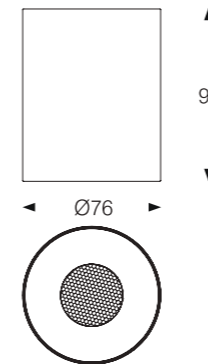

SURFACE

Model:	D7610W	D9120W	D12830W
Power:	10W	20W	30W
Luminous:	700lm	1400lm	2100lm
Beam angle:	15°/ 24°/ 36°		

Dimensions: