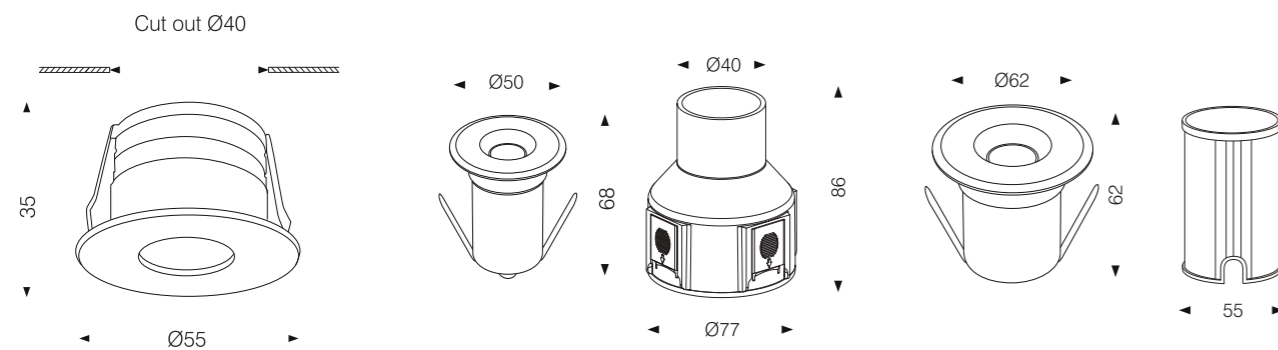

INGROUND LIGHT

INGROUND LIGHT

Model:	IG5501	IG5503	IG6505
Power:	1W	3W	5W
Beam angle:	120°	28°/ 43°	
Dimensions:			

General specifications

LED:	Osram/ Cree
CRI(Ra):	>85
Material:	Die - casting aluminum housing with high corrosion resistance Tempered glass cover and custom
CCT:	3000K/ 4000K
IP rating:	67
Lifetime:	>50.000h
Control:	On/ Off, Phase dimming, 0-10V, Dali...
Voltage:	AC85V-265V/ DC24V
Operating temperature:	-20°C~+50°C
Accessory	Diffuser Glass, Honeycomb