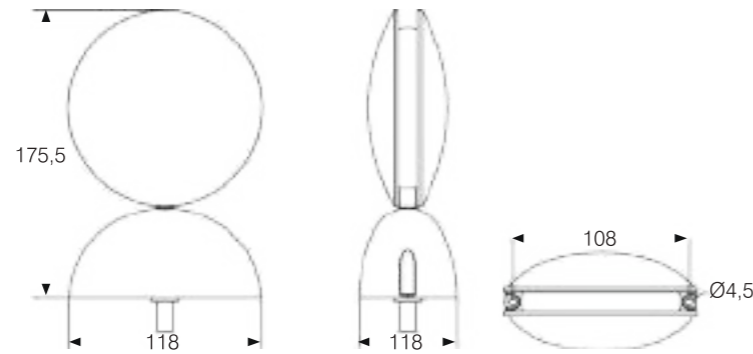

Model:	WD108-07LT
Power:	7W
Beam angle:	360°
Dimensions:	

General specifications

LED:	Osram/ Cree
CRI(Ra):	>80
Material:	Aluminum
CCT:	3000K/ 4000K/ 6000K
IP rating:	66
Lifetime:	>50.000h
Control:	On/ Off, Phase dimming, 0-10V, Dali...
Voltage:	AC100-240V/ DC24V
Operating temperature:	-20°C~+50°C