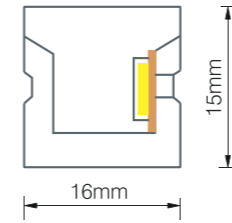

Model:	NS1625-05	NS1625-10	NS1625-15
Power:	5W	10W	15W