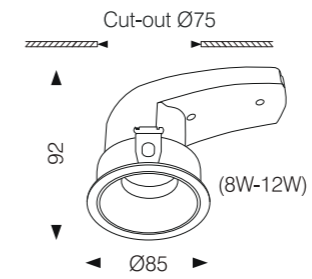

RECESSED CEILING

Model:	S7508C	S7512C	S7515C	S9525C	S9535C
Power:	8W	12W	15W	25W	35W
Lumini-	600lm	900lm	1125lm	1875lm	1350lm
Beam angle:	8°/ 15°/ 24°/ 36°/ 55°				

Dimensions: