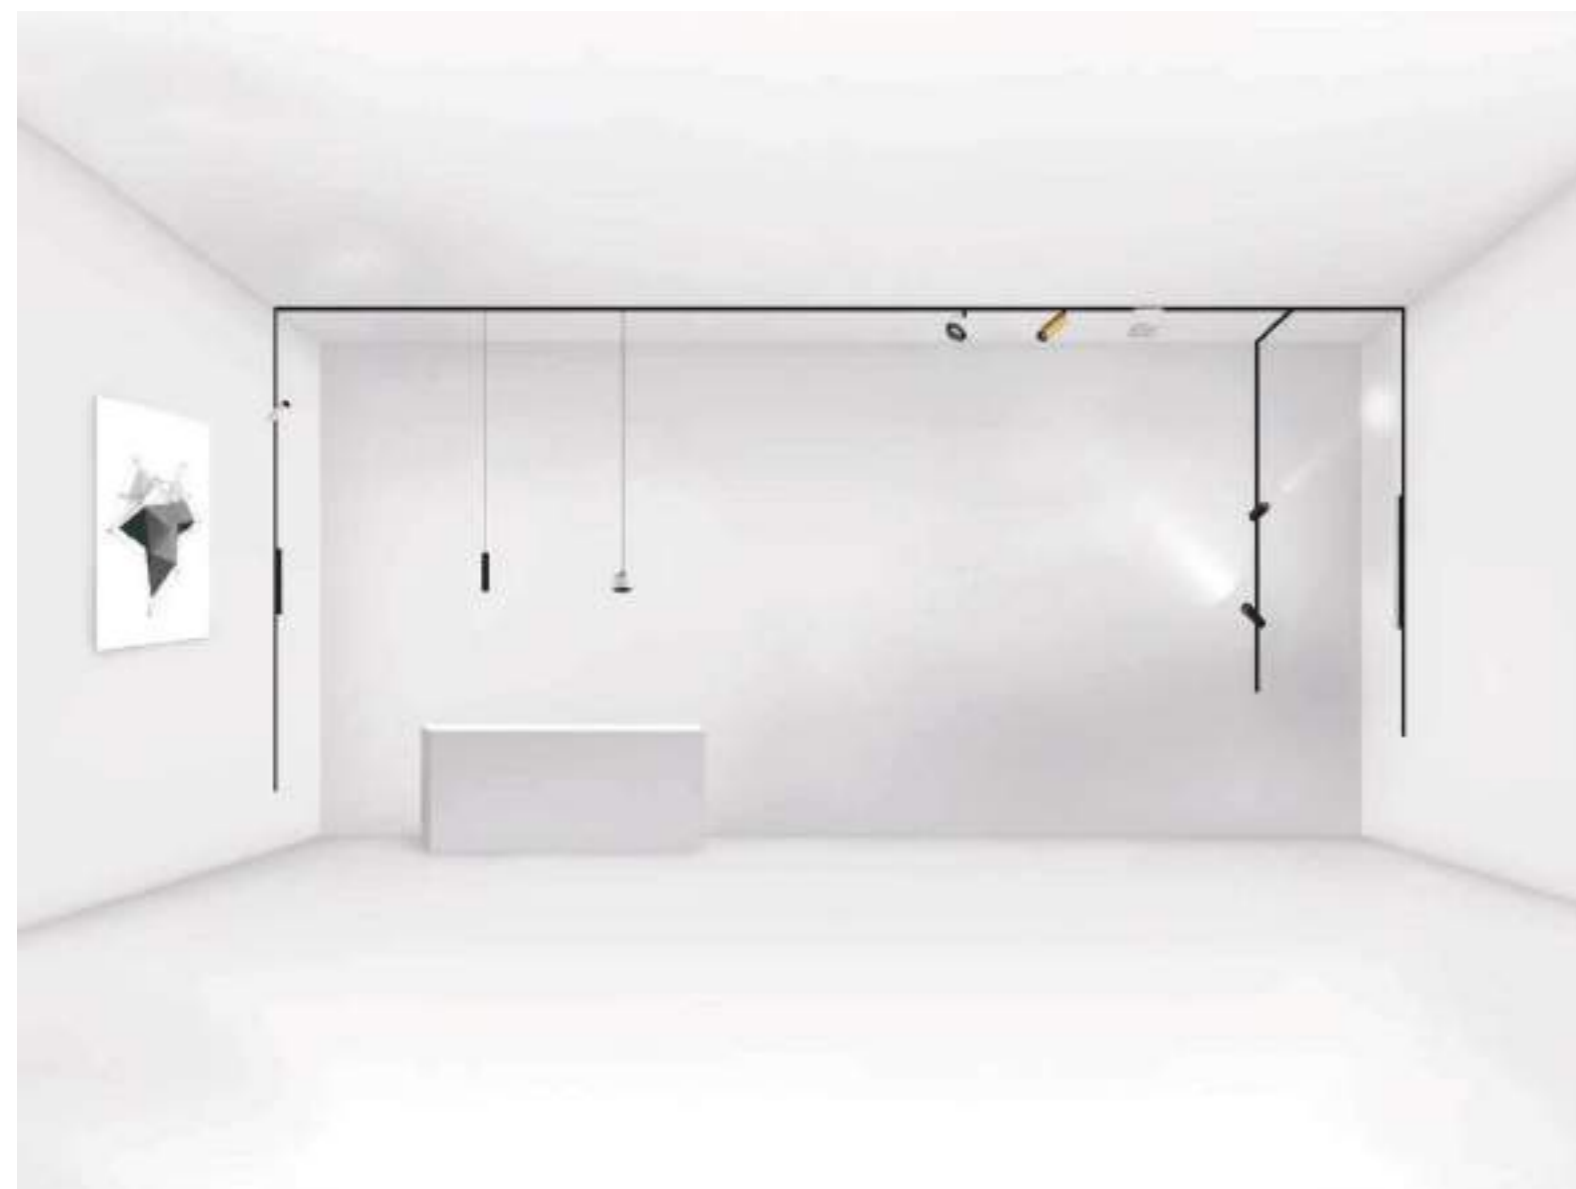

Recessed track with trim

Accessories

Model: SA1000/ SA1500/ SA2000/ SA3000
Dimensions: 1m/ 1,5m/ 2m/ 3m
Colour: Black, White
Output current: DC48V

Surface Mount track

Accessories

Model: SC1000/ SC1500/ SC2000/ SC3000
Dimensions: 1m/ 1,5m/ 2m/ 3m
Colour: Black, White
Output current: DC48V