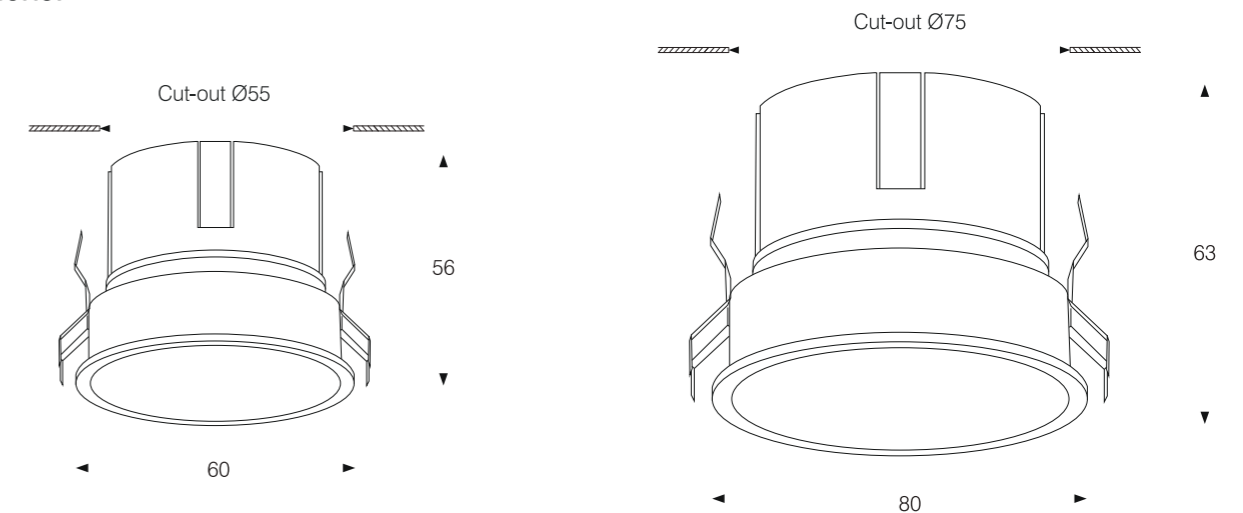

○ Matt White

Reflector color

○ Matt White

● Matt Black

RECESSED CEILING

Model:	C5507D	C7512D
Power:	7W	12W
Luminous:	525lm	900lm
Beam angle:	15°/ 24°/ 36°	24°/ 36°/ 55°

Dimensions:

General specifications