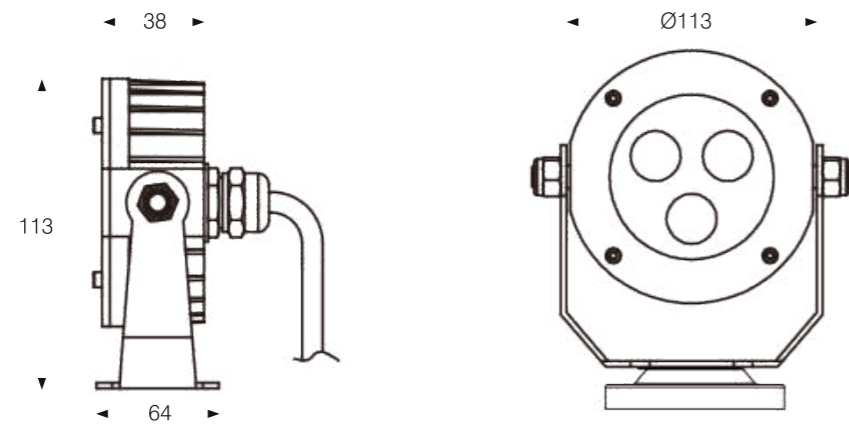

UNDERWATER LIGHT

Model:	UW113A-06LT
Power:	6W
Beam angle:	15°/ 25°/ 36°/ 40°/ 60°/ 90°
Dimensions:	

General specifications

LED:	Osram/ Cree
CRI(Ra):	>80
Material:	Stainless steel 316
CCT:	3000K/ 4000K/ 6000K/ RGB/ RGBW
IP rating:	68
Lifetime:	>50.000h
Control:	On/ Off, Phase dimming, 0-10V, Dali, DMX512...
Voltage:	DC12V/ DC24V
Operating temperature:	-20°C~ +50°C