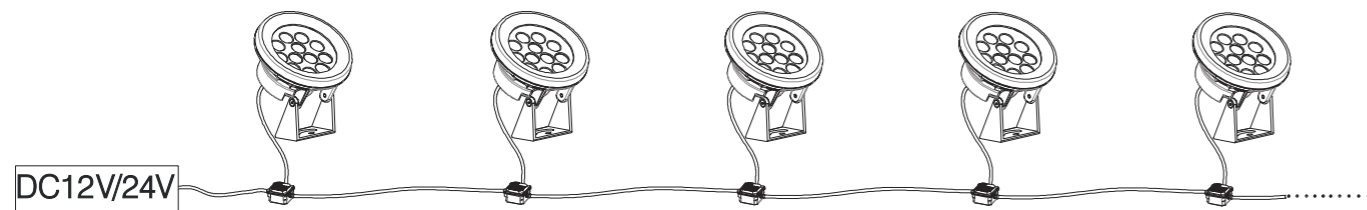

Single color

Model:	UW140-10SI	UW140-16SL	UW115-06SL	UW115-12SL
Power:	10W	16W	6W	12W
Beam angle:	8° / 12° / 20° / 30° / 45°			
Dimensions:				

General specifications

LED:	Osram/ Cree
CRI(Ra):	>80
Material:	Extruded aluminum housing with high corrosion resistance Tempered glass cover and custom
CCT:	2700K/ 3000K/ 4000K/ 6500K/ RGB/ RGBW
IP rating:	66
Lifetime:	>50.000h
Control:	On/ Off, Phase dimming, 0-10V, Dali, DMX512...
Voltage:	DC12V/ DC24V
Operating temperature:	-20°C~ +50°C