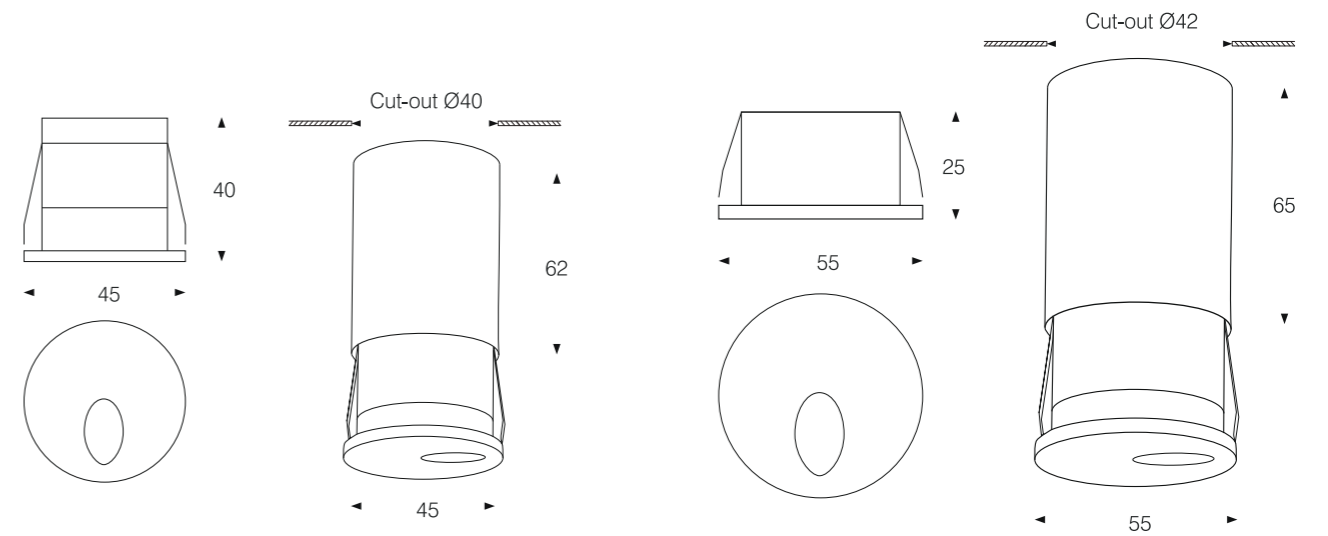

Model:	SR4501	SR4503
Power:	1W	3W
Luminous:	50lm	120lm

Dimensions: