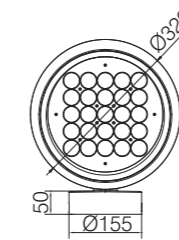

Model:	FL328120-25SL	FL328150-25SL	FL328160-25SL	FL328180-25SL
Power:	120W	150W	160W	180W
Beam angle:	2,6°/ 6°/ 12°/ 20°/ 30°/ 40°/ 60°/ 10x70°/ 5x20°/ 15x60°			
Dimensions: