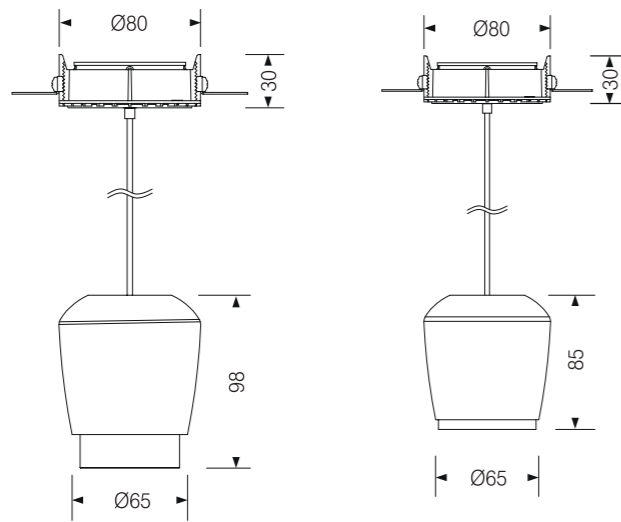

General specifications

LED:	Bridgelux/ Cree/ Osram/ Luminus/ Citizen / Honortek
CRI(Ra):	95/ 97
SDCM:	<3
CCT:	2700K/ 3000K/ 4000K/ 6500K
UGR:	<10
IP rating:	20
Lifetime:	>50.000h
Control:	On/ Off, Triac dimming, 0-10V, Dali, Zigbee, Bluetooth