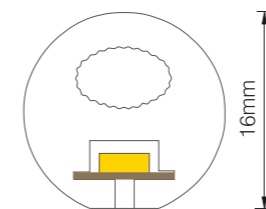

360° VIEW NEON

NEON STRIP

Model:	D16-05	D16-10
Power:	5W	10W

Dimensions:

Accessories

Direct cable end cap

Silicone end cap

Clip