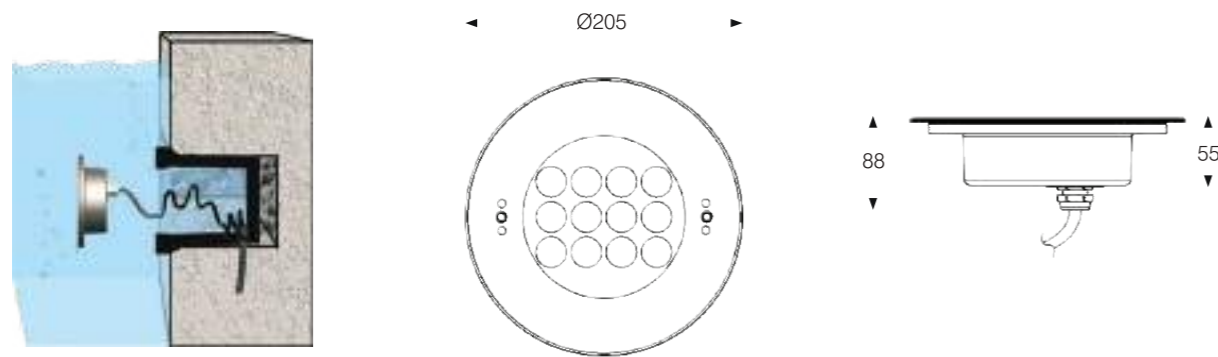

General specifications

LED:	Osram/ Cree
CRI(Ra):	>80
Material:	Stainless steel 316
CCT:	3000K/ 4000K/ 6000K/ RGB/ RGBW
IP rating:	68
Lifetime:	>50.000h
Control:	On/ Off, Phase dimming, 0-10V, Dali, DMX512...
Voltage:	DC12V/ DC24V
Operating temperature:	-20°C~ +50°C