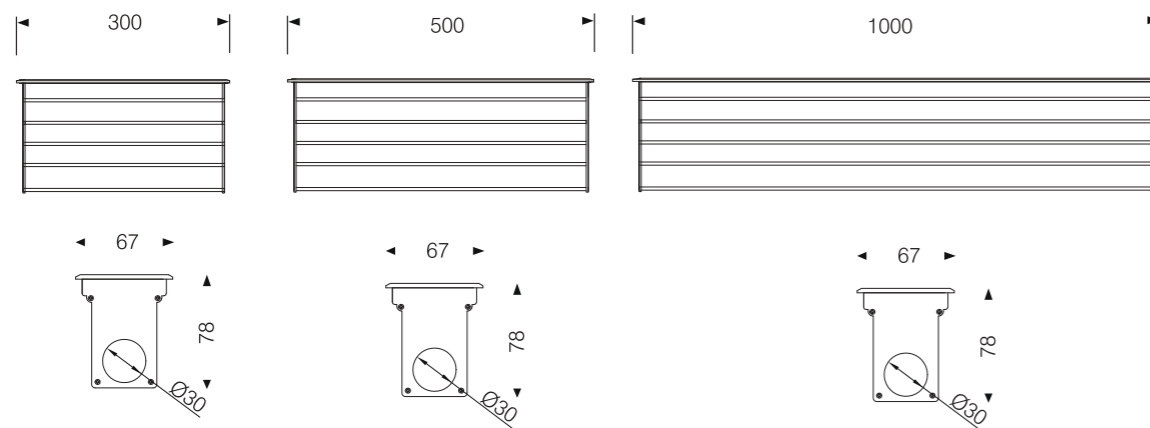

Model:	IG67-18LD	IG67-24LD	IG67-28LD
Power:	18W	24W	28W
Beam angle:	8°/ 15°/ 25°/ 40°/ 60°/ 15°x45°/ 10°x60°/ assymetrical lens also		
Dimensions:			

General specifications

LED:	Osram/ Cree
CRI(Ra):	>80
Material:	Extruded - aluminum housing with high corrosion resistance Tempered glass cover and custom
CCT:	2700K/ 3000K/ 4000K/ 6500K/ RGB/ RGBW
IP rating:	67
Lifetime:	>50.000h
Control:	On/ Off, Phase dimming, 0-10V, Dali, DMX512...
Voltage:	AC85V-265V/ DC24V
Operating temperature:	-20°C~ +50°C
Accessory	Hood, Spike, Honeycomb