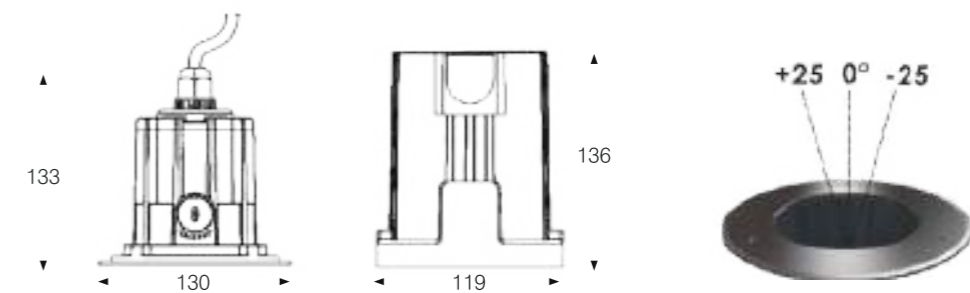

General specifications

LED:	Osram/ Cree
CRI(Ra):	>80
Material:	Stainless steel 316
CCT:	3000K/ 4000K/ 6000K/ RGB/ RGBW
IP rating:	67
Lifetime:	>50.000h
Control:	On/ Off, Phase dimming, 0-10V, Dali, DMX512...
Voltage:	AC220V-240V/ DC24V
Operating temperature:	-20°C~+50°C
Accessory	Diffuser Glass, Honeycomb