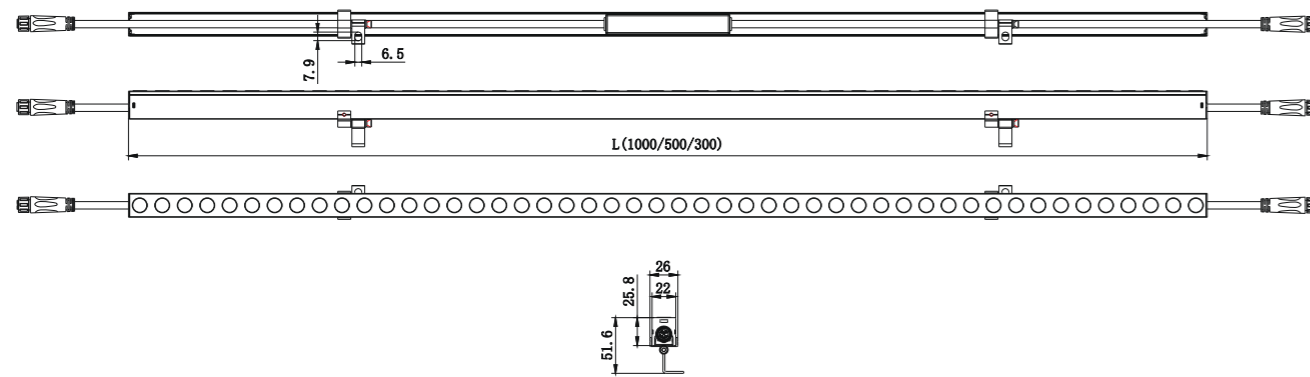

General specifications

LED:	Osram/ Cree
CRI(Ra):	>80
Material:	Extruded - aluminum housing with high corrosion resistance Tempered glass cover and custom
CCT:	2700K/ 3000K/ 4000K/ 5700K/ RGB/ RGBW
IP rating:	67
Lifetime:	>50.000h
Control:	On/ Off, Phase dimming, 0-10V, Dali, DMX512...
Voltage:	DC24V
Operating temperature:	-30°C~ +45°C
Accessory	Anti-Glare Baffle, Clip bracket, T-shape bracket