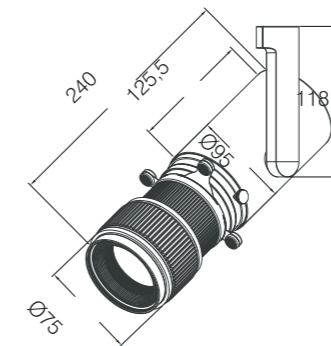

ART TRACK LIGHT

Body color

Matt Black

Matt White

Reflector color

Matt White

Matt Black

Model:	T9540A-7536	T9540A-7525
Power:	37W	37W
Luminous:	1050-1200lm	1050-1200lm
Beam angle:	Zoomable 20°-35°	Zoomable 15°-25°
Dimensions:		