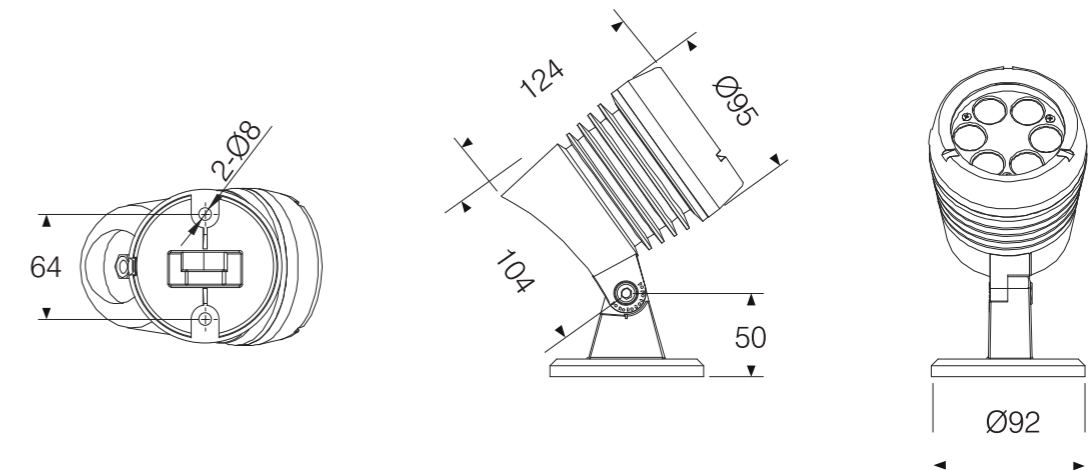

Model:	FL9507-6SL	FL9512-6SL	FL9516-7SL
Power:	7W	12W	16W
Beam angle:	8°/ 12°/ 20°/ 30°/ 45°/ 15°x30°/ 10°x60°		
Dimensions: