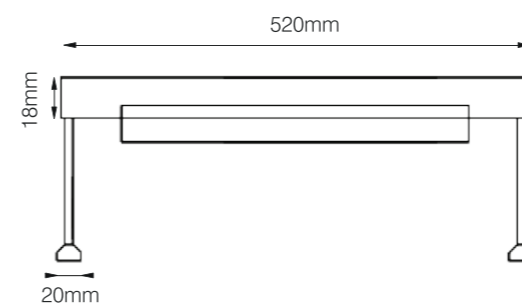

General specifications

LED:	Bridgelux/ Cree/ Osram/ Luminus/ Citizen / Honortek
Material:	Aluminum alloy lamp body
CRI(Ra):	>92/ 95/ 97
CCT:	3000K/ 4000K/ 6000K
UGR:	<13
IP rating:	20
Lifetime:	>50.000h
Control:	On/ Off, Triac dimming
Voltage:	DC24V