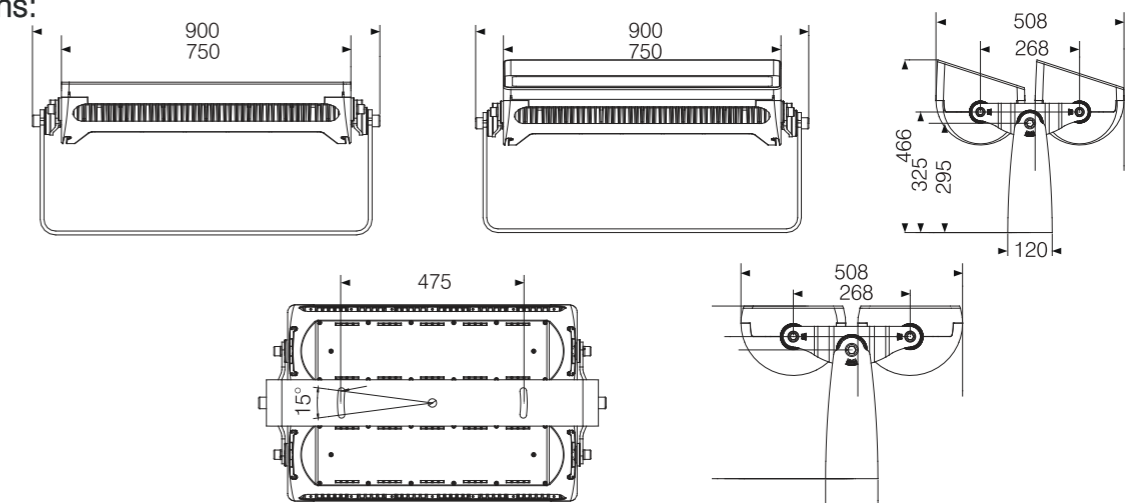

FLOOD LIGHT

Model:	FL900-360SL	FL900-420SL	FL900-600SL	FL900-720SL
Power:	360W	420W	600W	720W
Beam angle:	1,5°/ 2,5°/ 6°/ 12°/ 20°/ 30°/ 40°/ 60°/ 10x70°/ 5x20°			
Dimensions:				

General specifications