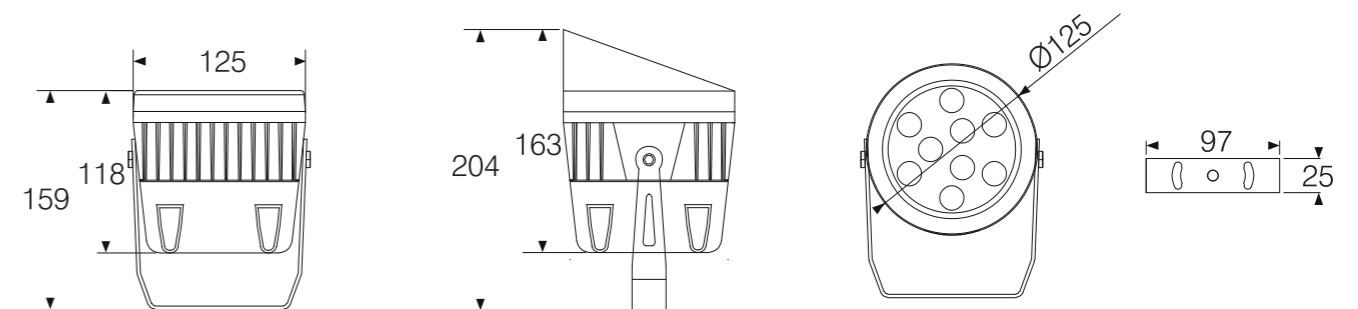

General specifications

LED:	Osram/ Cree
CRI(Ra):	>80
Material:	Aluminum
CCT:	2700K/ 3000K/ 4000K/ 6500K
IP rating:	65
Lifetime:	>50.000h
Control:	On/ Off, Phase dimming, 0-10V, Dali...
Voltage:	AC85V-265V/ DC24V
Operating temperature:	-20°C~ +50°C
Accessory	Hood, Spike, Honeycomb