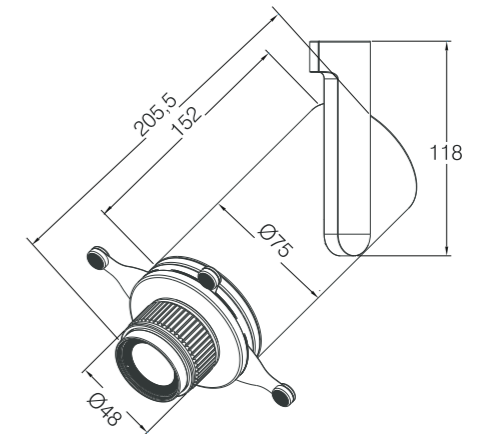

General specifications

LED:	Bridgelux/ Cree/ Osram/ Luminus/ Citizen / Honortek
CRI(Ra):	>92/ 95/ 97
SDCM:	<3
CCT:	2700K/ 3000K/ 4000K
UGR:	<10
IP rating:	20
Lifetime:	>50.000h
Control:	On/ Off, Triac dimming, 0-10V, Dali, Wi-fi, Zigbee, Bluetooth
Option:	2-Wire 1-Circuit Track/ 3-Wire 1-Circuit Track 4-Wire 3-Circuit Track/ 6-Wire 3-Circuit Dali Track