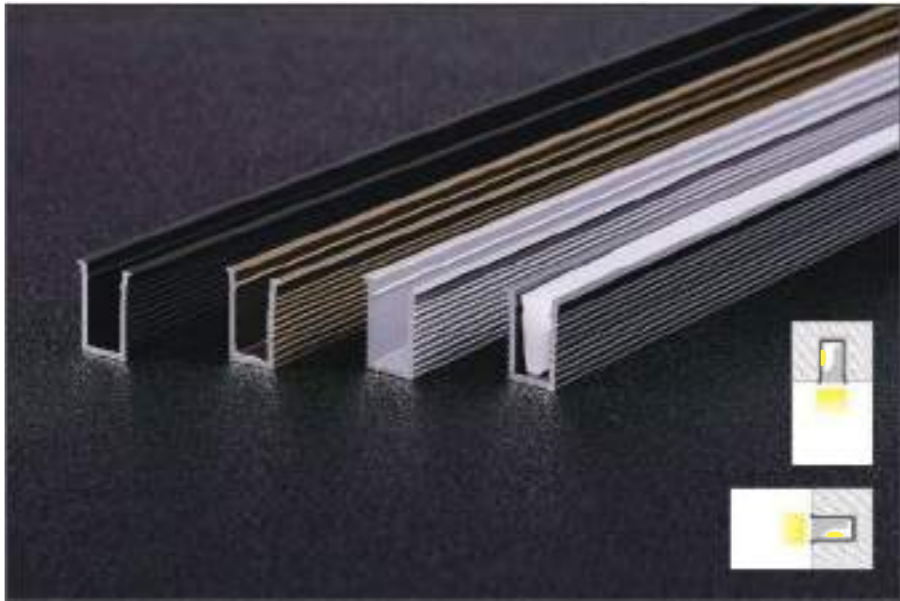

1. Surface color
2. ☒ Matt Black
   - ☐ Matt White
3. PC cover
4. ☐ Milky white
   - ☒ Black
   - ☐ Acrylic matte