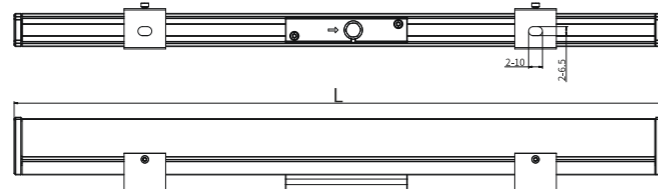

Model:	LT24-12RL
Power:	15W
Beam angle:	120°
Dimensions:	

Flat Bracket Size: 1000x24x54.4mm(L*W*H) Net Weight: 0.6kg
L=1000/500/300mm

Clip bracket Size: 1000x24x54.4mm(L*W*H) Net Weight: 0.6kg
L=1000/500/300mm