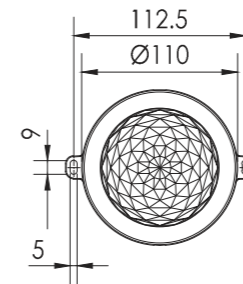

Model:	PX110-3.5SL	PX110-06SL	PX60-02SL	PX60-03SL
Power:	3,5W	6W	2W	3W
Beam angle:	≥120°			
Dimensions: