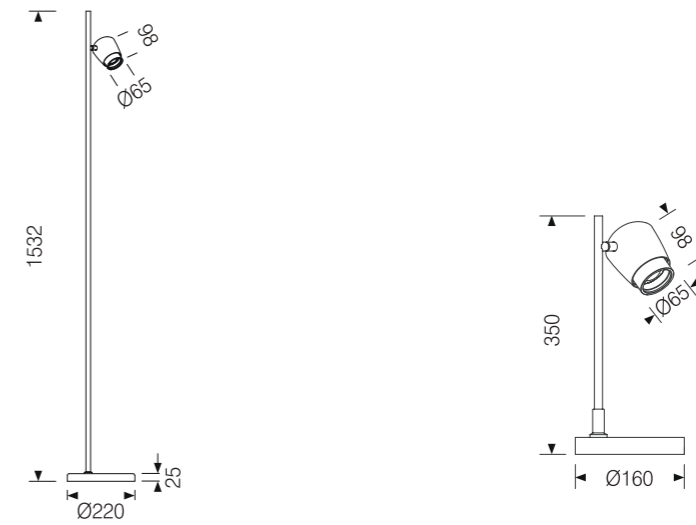

Dimensions:

General specifications

LED:	Bridgelux/ Cree/ Osram/ Luminus/ Citizen / Honortek
CRI(Ra):	>92/ 95/ 97
SDCM:	<3
CCT:	2700K/ 3000K/ 4000K/ 6500K
UGR:	<10
IP rating:	20
Lifetime:	>50.000h
Control:	On/ Off, Triac dimming, 0-10V, Dali, Zigbee, Bluetooth, Touch dimming