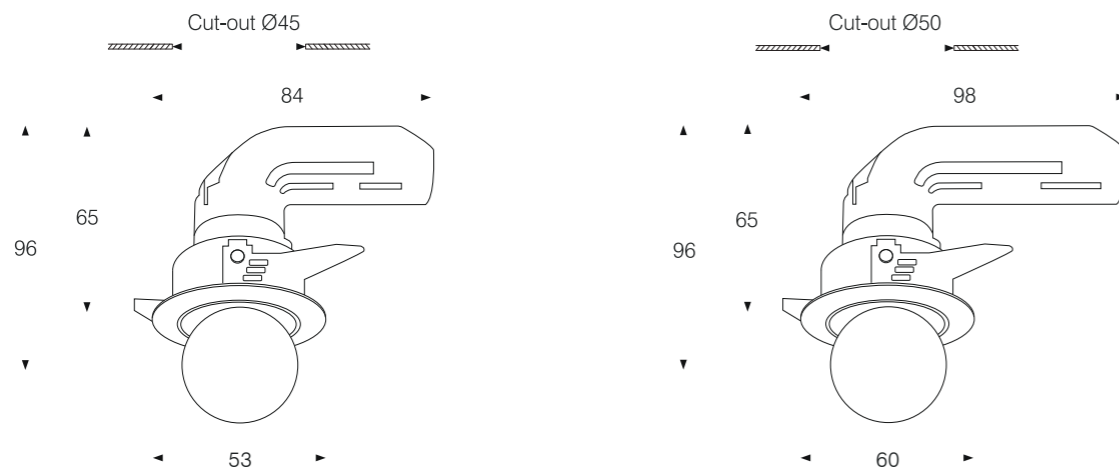

Dimensions:

General specifications

LED:	Bridgelux/ Cree/ Osram/ Luminus/ Citizen / Honortek
CRI(Ra):	90
SDCM:	<3
CCT:	2700K/ 3000K/ 4000K/ 5500K/ 6500K
UGR:	<13
IP rating:	20
Lifetime:	>50.000h
Control:	On/ Off, Triac dimming, 0-10V, Dali, Bluetooth

1. Body color
2. ☒ Matt Black
   - ☐ Matt White
3. Reflector color
4. ☐ Matt White
   - ☒ Matt Black