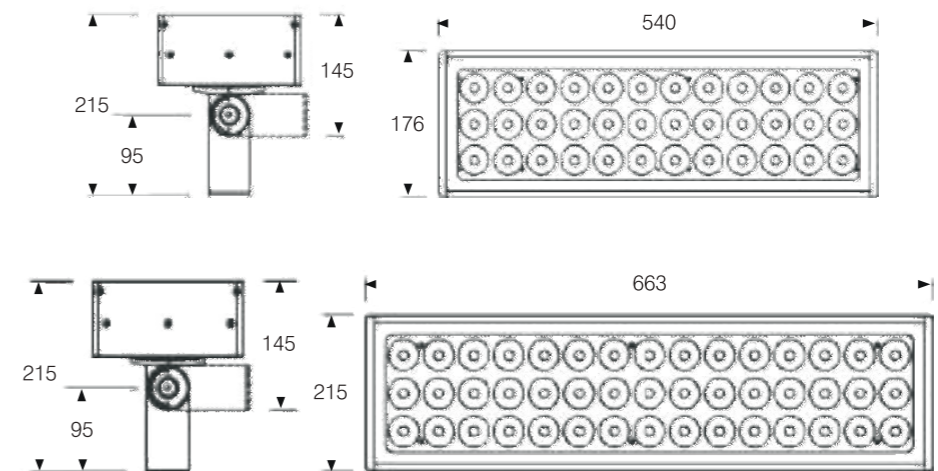

Model:	FL540144-36LT	FL663180-45LT
Power:	144W	180W
Beam angle:	4°/ 8°/ 25°/ 36°/ 60°	
Dimensions: