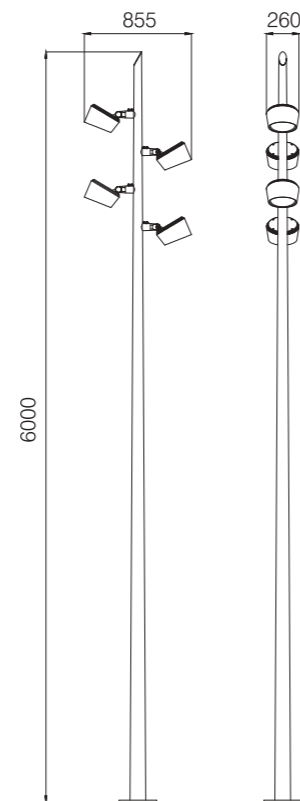

General specifications

LED:	Osram/ Cree
CRI(Ra):	> 80
Material:	Extruded aluminum housing with high corrosion resistance Tempered glass cover and custom
CCT:	2700K/ 3000K/ 4000K/ 6500K/ RGB/ RGBW
IP rating:	65
Lifetime:	>50.000h
Control:	On/ Off, Phase dimming, 0-10V, Dali, DMX512...
Voltage:	AC85V-265V/ DC24V
Operating temperature:	-20°C~ +50°C
Accessory	Round-meshed Grill, Honeycomb, Anti-glare Shield