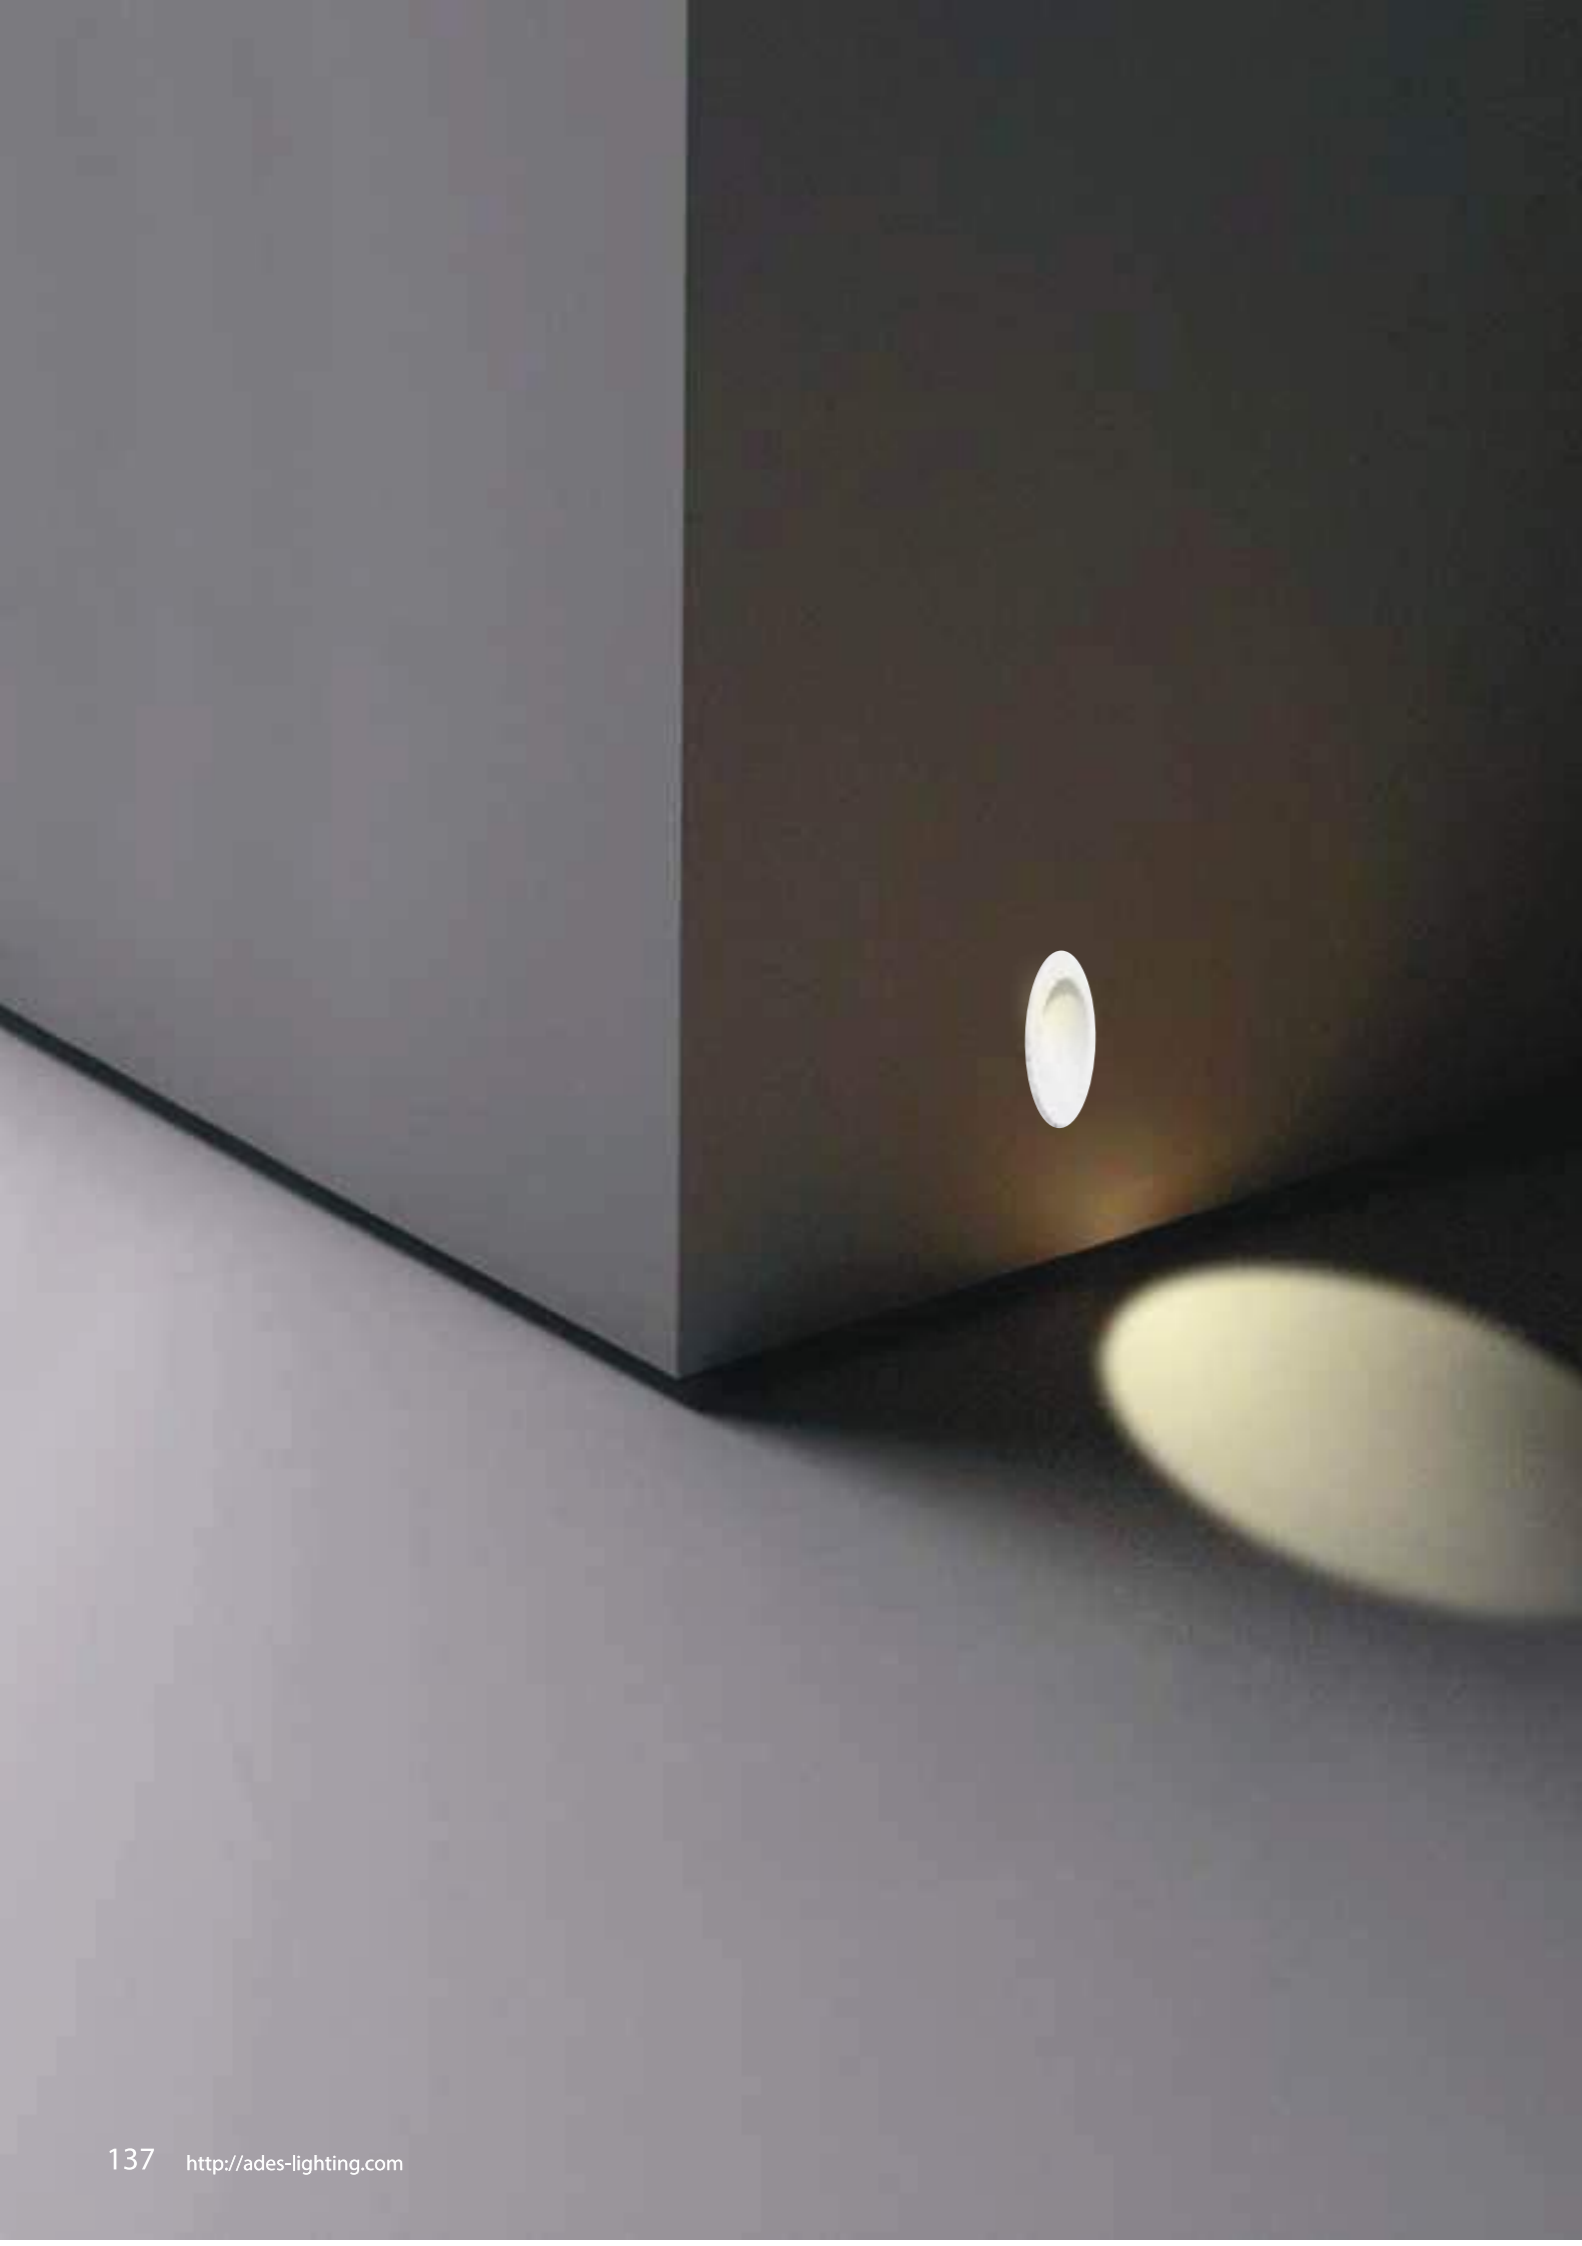

Body color

○ Matt White

● Matt Black

Model: ST8001

Power: 1W

Luminous: 50lm

Dimensions:

General specifications