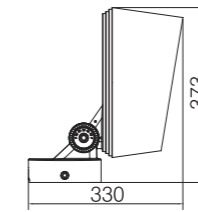

Model:	FL328120-25SL	FL328150-25SL	FL328160-25SL	FL328180-25SL
Power:	120W	150W	160W	180W
Beam angle:	2,6°/ 6°/ 12°/ 20°/ 30°/ 40°/ 60°/ 10x70°/ 5x20°/ 15x60°			
Dimensions: