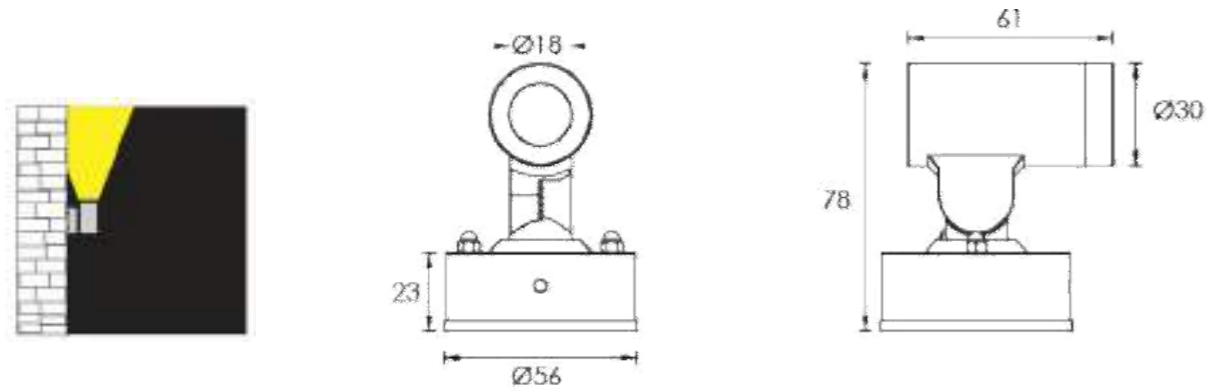

General specifications

LED:	Osram/ Cree
CRI(Ra):	>80
Material:	Aluminum
CCT:	3000K/ 4000K/ 6000K
IP rating:	65
Lifetime:	>50.000h
Control:	On/ Off, Phase dimming, 0-10V, Dali...
Voltage:	AC85V-265V/ DC24V
Operating temperature:	-20°C~+50°C