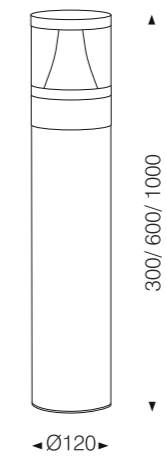

SALADIN

Model:	R12001
Power:	10W
Beam angle:	180°
Dimensions: