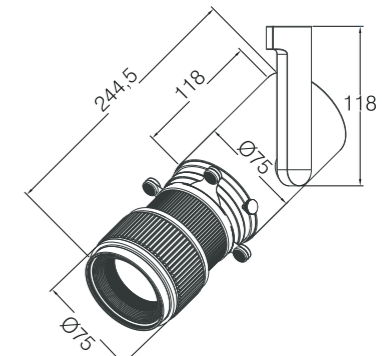

ART TRACK LIGHT

Body color

Matt Black

Matt White

Reflector color

Matt White

Matt Black

Model:	T7520A-7536	T7520A-7525
Power:	20W	20W
Lumini-:	650-750lm	650-750lm
Beam angle:	zoom 20°-36°	zoom 15°-25°
Dimensions:		