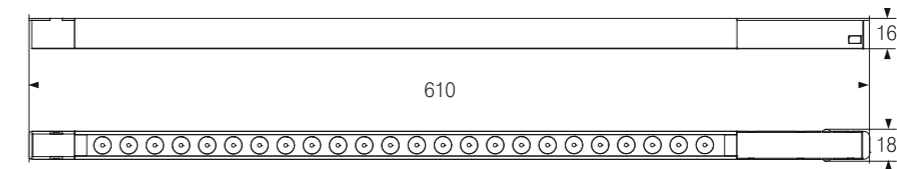

Body color

Matt Black

Matt White

Reflector color

Black

Model:	UMLS34712	UMLS48018	UMLS61024
Power:	12W	18W	24W
Luminous:	720lm	1080lm	1440lm
Beam angle:	24°/ 36°		

Dimensions:

General specifications