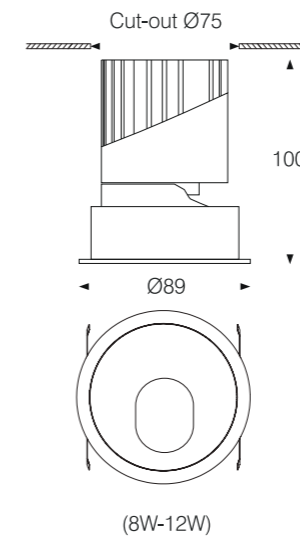

RECESSED CEILING

Model:	M7508E	M7512E	M9518E
Power:	8W	12W	18W
Lumini-	560lm	840lm	1260lm
Beam angle:		15°/ 24°/ 38°	
Dimensions: