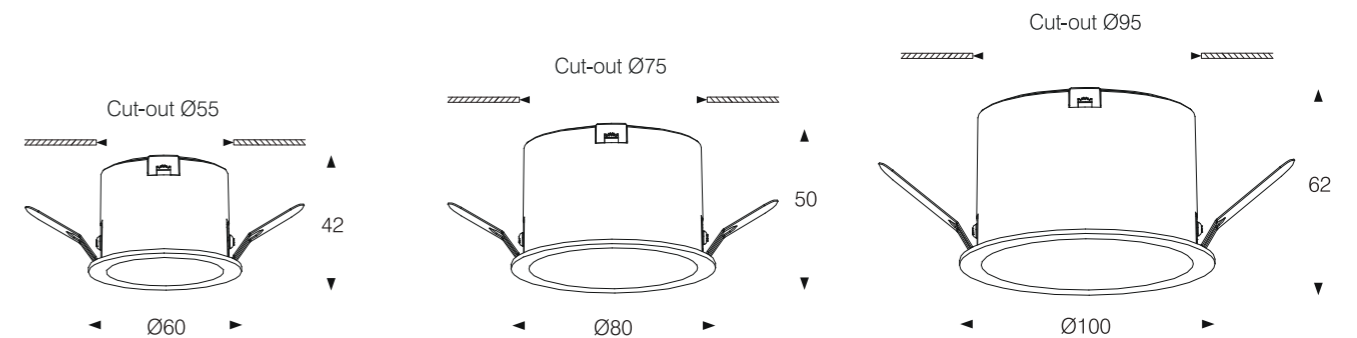

RECESSED CEILING

Model:	B5506D	B7512D	B9518D
Power:	6W	12W	18W
Luminious:	480lm	960lm	1440lm
Beam angle:	24°/ 40°/ 55°		
Dimensions: