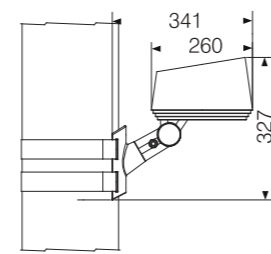

Model:	FL30340-16SL	FL30360-16SL	FL30375-16SL	FL303100-16SL
Power:	40W	60W	75W	100W
Beam angle:	1,5°	2,6°/ 6°/ 12°/ 20°/ 30°/ 40°/ 60°		
Dimensions:				

General specifications

LED:	Osram/ Cree
CRI(Ra):	> 80
Material:	Extruded aluminum housing with high corrosion resistance Tempered glass cover and custom
CCT:	2700K/ 3000K/ 4000K/ 6500K/ RGB/ RGBW
IP rating:	65
Lifetime:	>50.000h
Control:	On/ Off, Phase dimming, 0-10V, Dali, DMX512...
Voltage:	AC85V-265V/ DC24V
Operating temperature:	-20°C~ +50°C
Accessory	Round-meshed Grill, Honeycomb, Anti-glare Shield