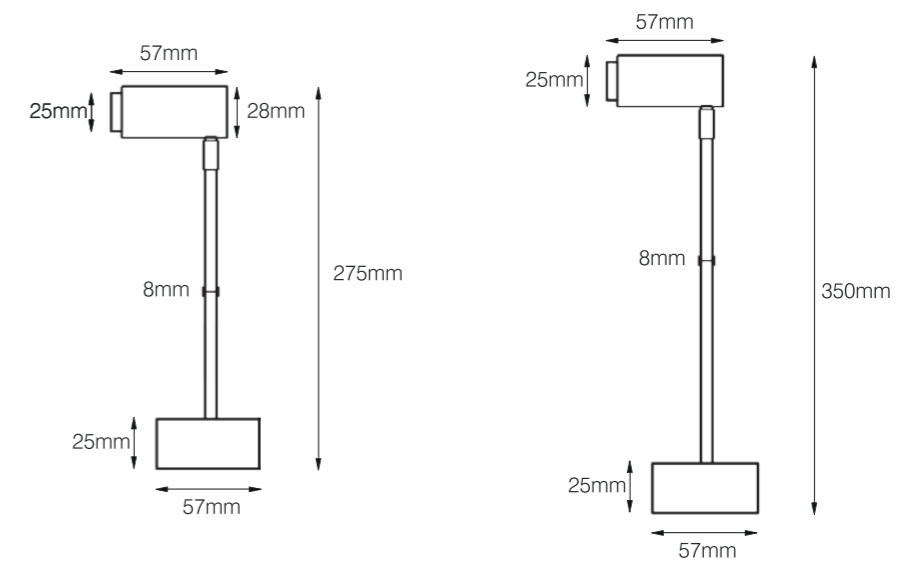

General specifications

LED:	Bridgelux/ Cree/ Osram/ Luminus/ Citizen / Honortek
CRI(Ra):	>92/ 95/ 97
Material:	Aluminum alloy lamp body
CCT:	3000K/ 4000K/ 6000K
UGR:	<13
IP rating:	20
Lifetime:	>50.000h
Control:	On/ Off, Local dimming
Voltage:	C charging port