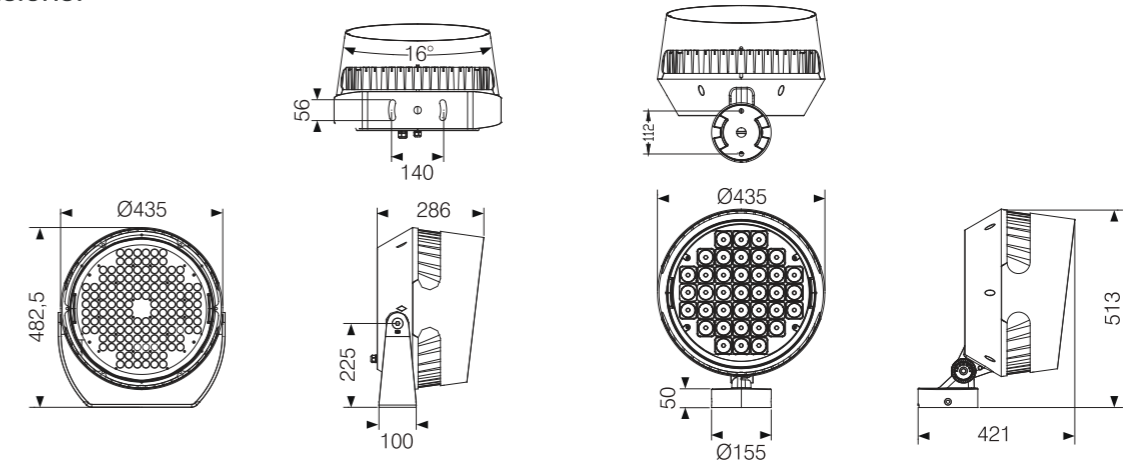

Model:	FL435-190SL	FL435-300SL	FL435-360SL
Power:	190W	300W	360W
Beam angle:	1,5°/ 2°/ 4,5°/ 8°/ 12°/ 20°/ 30°/ 40°/ 60°		
Dimensions: