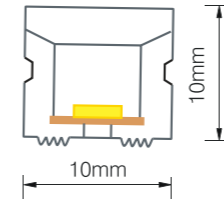

Model:	NT1010-05	NT0612-10	NT1010-10	NT1616-14	NT2020-14	NT3020-14
Power:	5W	10W	10W	14W	14W	14W