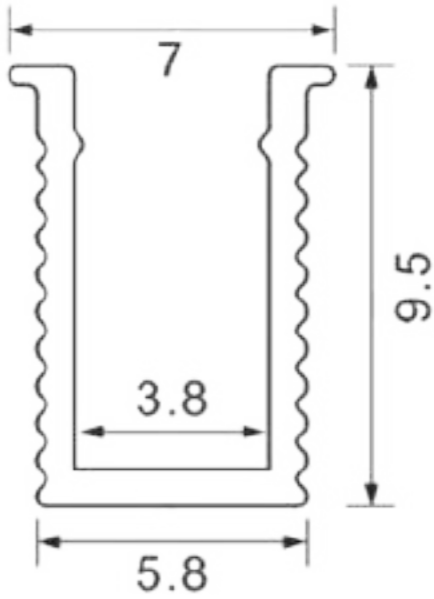

Model: TN0709

Dimensions: