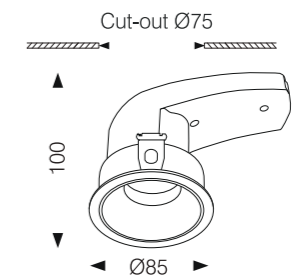

RECESSED CEILING

Model:	S7508C	S7512C	S7515C	S9525C	S9535C
Power:	8W	12W	15W	25W	35W
Lumini-	600lm	900lm	1125lm	1875lm	1350lm
Beam angle:	8°/ 15°/ 24°/ 36°/ 55°				

Dimensions: