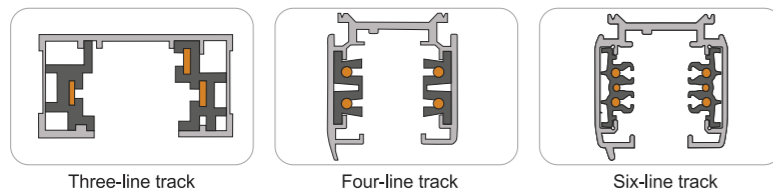

ART TRACK LIGHT

- Spot shaping/ Zoomable/ Projection/ Smart control

- Track Support

- Installation effect

- Spot effect

Control support

Support 1-10V, DMX, DALI, ZGEBI, and other mainstream control. Can also be connected with Huawei, Tuya, Xiaomi, Tmall Elf, Amazon, Google, and other smart AI control systems.