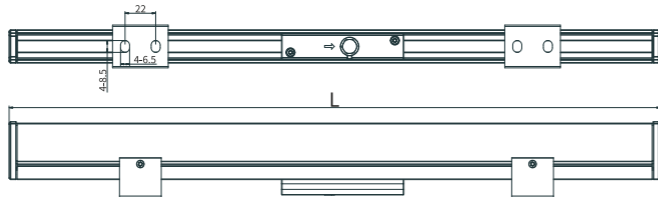

Model:	LT24-12RL
Power:	15W
Beam angle:	120°
Dimensions:	

Flat Bracket Size: 1000x24x54.4mm(L*W*H) Net Weight: 0.6kg
L=1000/500/300mm

Clip bracket Size: 1000x24x54.4mm(L*W*H) Net Weight: 0.6kg
L=1000/500/300mm