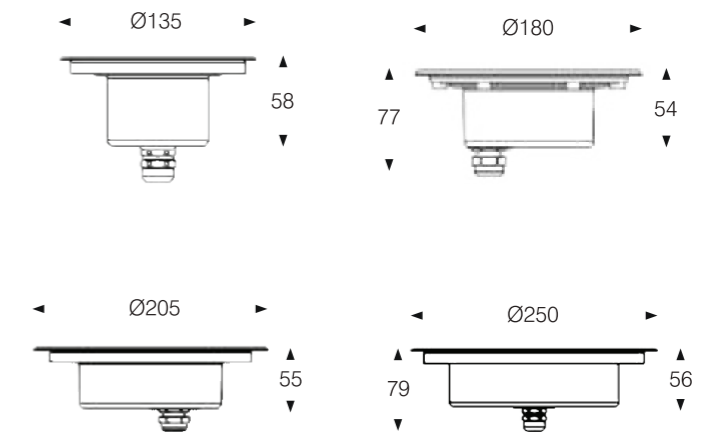

General specifications

LED:	Osram/ Cree
CRI(Ra):	>80
Material:	Stainless steel 316
CCT:	3000K/ 4000K/ 6000K/ RGB/ RGBW
IP rating:	68
Lifetime:	>50.000h
Control:	On/ Off, Phase dimming, 0-10V, Dali, DMX512...
Voltage:	DC12V/ DC24V
Operating temperature:	-20°C~ +50°C