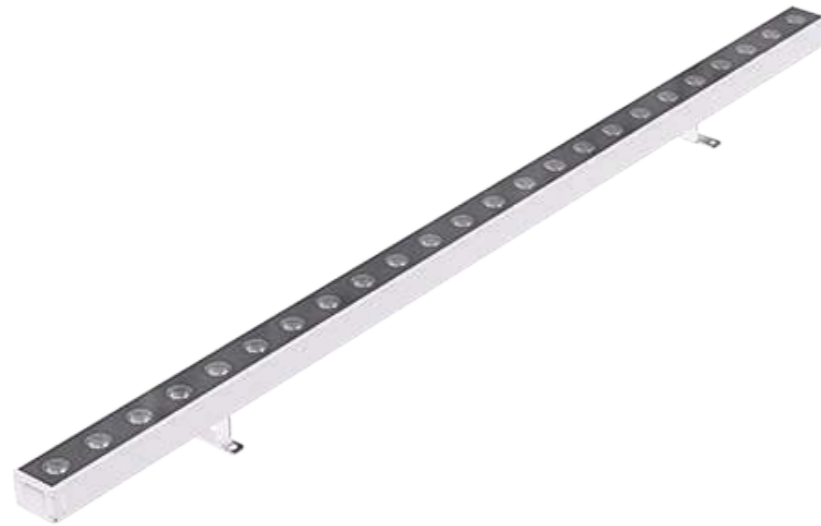

LINEAR LIGHT

Model:	LN30-24RL
Power:	24W
Beam angle:	20°/ 30°/ 45°/ 60°/ 20°x40°
Dimensions:	

General specifications

LED:	Osram/ Cree
CRI(Ra):	>80
Material:	Extruded - aluminum housing with high corrosion resistance Tempered glass cover and custom
CCT:	2700K/ 3000K/ 4000K/ 5700K/ RGBW
IP rating:	67
Lifetime:	>50.000h
Control:	On/ Off, Phase dimming, 0-10V, Dali, DMX512...
Voltage:	DC24V
Operating temperature:	-30°C~ +45°C
Accessory	Anti-Glare Baffle, T-shape bracket