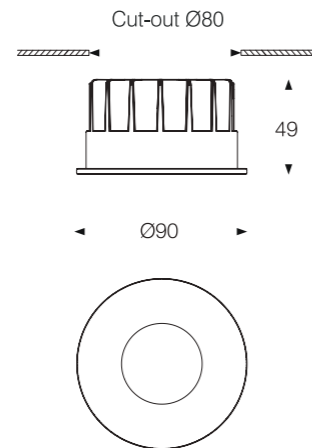

RECESSED CEILING

Model:	B8010D
Power:	10W
Luminious:	750lm
Beam angle:	24°/40°
Dimensions:	

General specifications

LED:	Bridgelux/ Cree/ Osram/ Luminus/ Citizen / Honortek
CRI(Ra):	>95/ 97
SDCM:	<3
CCT:	2700K/ 3000K/ 4000K/ 5500K/ 6500K
UGR:	<16
IP rating:	44
Lifetime:	>50.000h
Control:	On/ Off, Triac dimming, 0-10V, Dali, Zigbee, Bluetooth

1. Body color
2. ☒ Metal Grey
3. Reflector color
4. ☐ Matt White
   - ☒ Matt Black/ Shiny Black