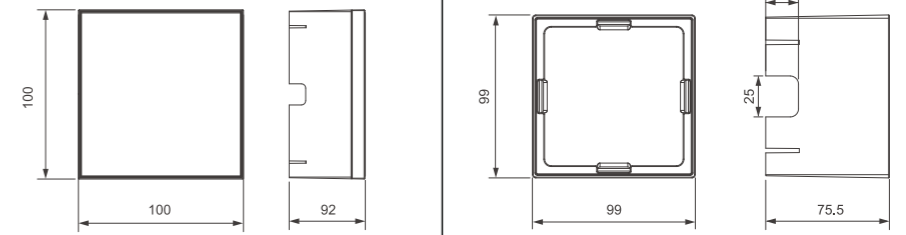

Model:	FL10003-12LD	FL10006-12LD	FL10012-12LD
Power:	12W	12W	12W
Beam angle:	10°/ 15°/ 30°	7°	15°/ 20°/ 30°/ 40°
Dimensions: