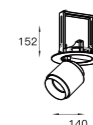

20W

The value of the flux and power of the beam is rated.