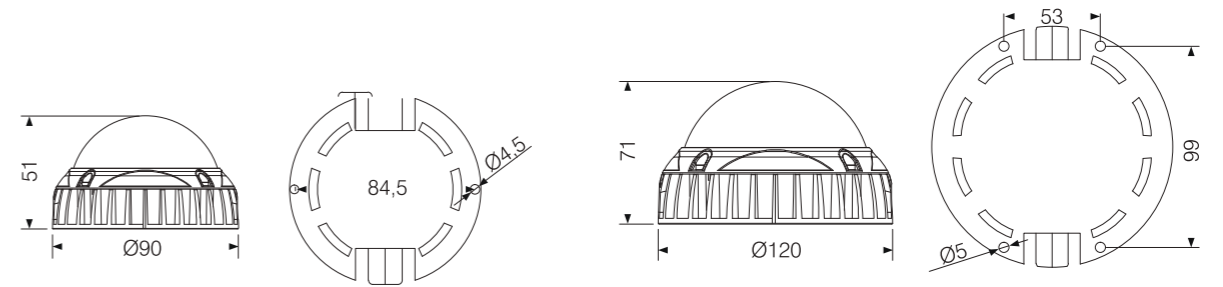

General specifications

LED:	Osram/ Cree
CRI(Ra):	>80
Material:	Extruded - aluminum housing with high corrosion resistance Imported PC lampshade and custom
CCT:	2700K/ 3000K/ 4000K/ 6500K/ RGB/ RGBW
IP rating:	65
Lifetime:	>50.000h
Control:	On/ Off, Phase dimming, 0-10V, Dali, DMX512...
Voltage:	DC12V/ DC24V
Operating temperature:	-20°C~ +50°C