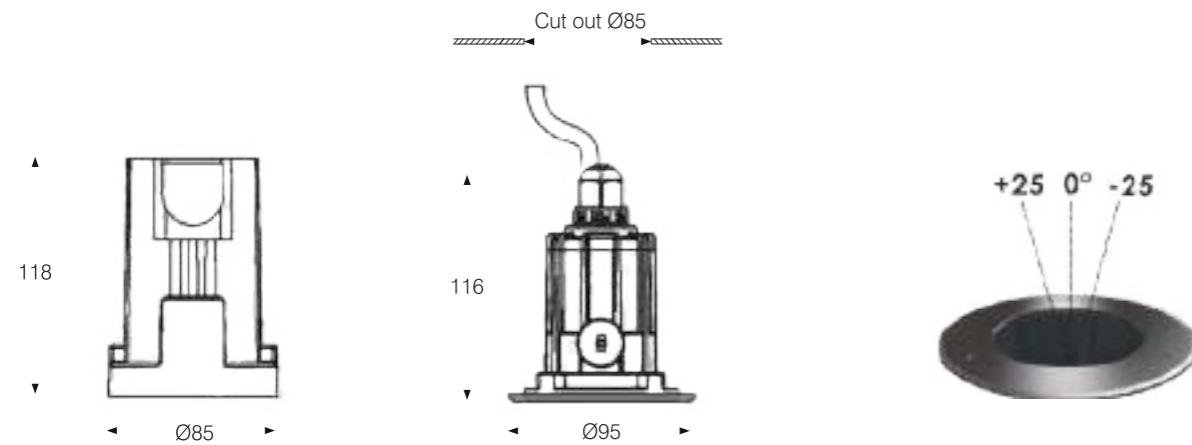

Model:	IG95-03LT
Power:	3W
Beam angle:	5°/ 10°/ 15°/ 30°/ 40°/ 60°
Dimensions:	

General specifications

LED:	Osram/ Cree
CRI(Ra):	>80
Material:	Stainless steel 316
CCT:	3000K/ 4000K/ 6000K/ RGB/ RGBW
IP rating:	67
Lifetime:	>50.000h
Control:	On/ Off, Phase dimming, 0-10V, Dali, DMX512...
Voltage:	AC220V-240V/ DC24V
Operating temperature:	-20°C~+50°C
Accessory	Diffuser Glass, Honeycomb