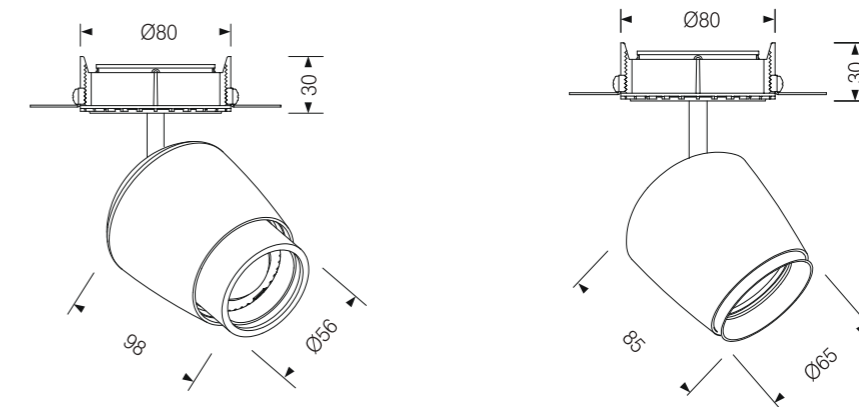

Body color

- Matt White
- Matt Black
- Chrome

TRIMLESS CEILING

Model:	C5613DTZ	C6518DTF
Power:	13W	18W
Luminous:	720lm	1330lm
Beam angle:	Zoomable 10°-60°	15°/20°/30°/50°

Dimensions:

General specifications