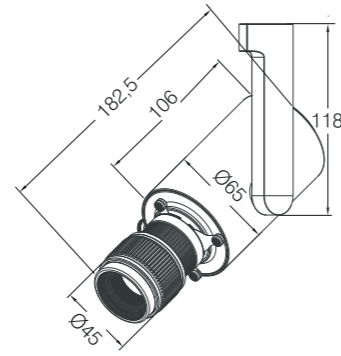

ART TRACK LIGHT

Body color

Matt Black

Matt White

Reflector color

Matt White

Matt Black

Model:	T6510A-4536	T6510B-4525
Power:	10W	10W
Luminous:	300-350lm	300-350lm
Beam angle:	Zoom 25°-36°	Zoom 15°-25°
Dimensions:		