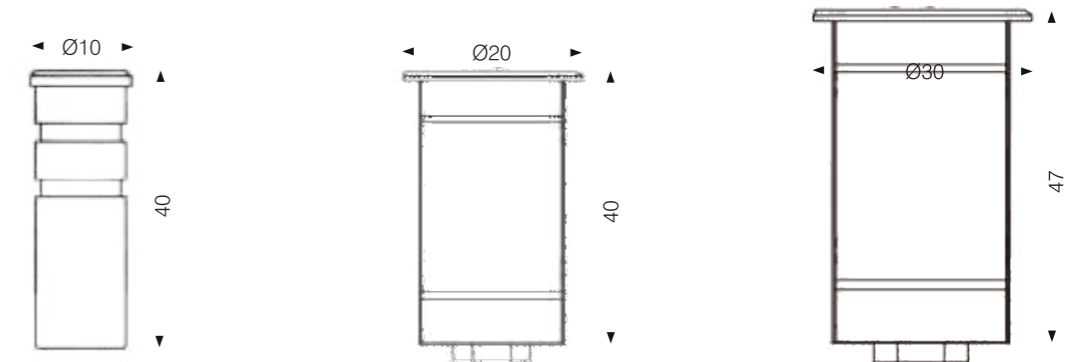

General specifications

LED:	Osram/ Cree
CRI(Ra):	>85
Material:	Die - casting aluminum housing with high corrosion resistance Tempered glass cover and custom
CCT:	3000K/ 4000K
IP rating:	67
Lifetime:	>50.000h
Control:	On/ Off, Phase dimming, 0-10V, Dali...
Voltage:	AC85V-265V/ DC24V
Operating temperature:	-20°C~+50°C
Accessory	Diffuser Glass, Honeycomb