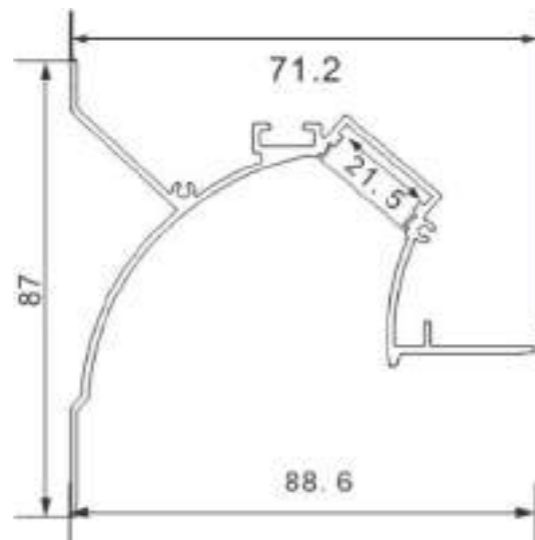

Model: HG7187

Dimensions: