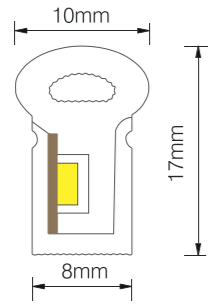

NEON STRIP

Model:	NS1017-05	NS1017-10
Power:	5W	10W