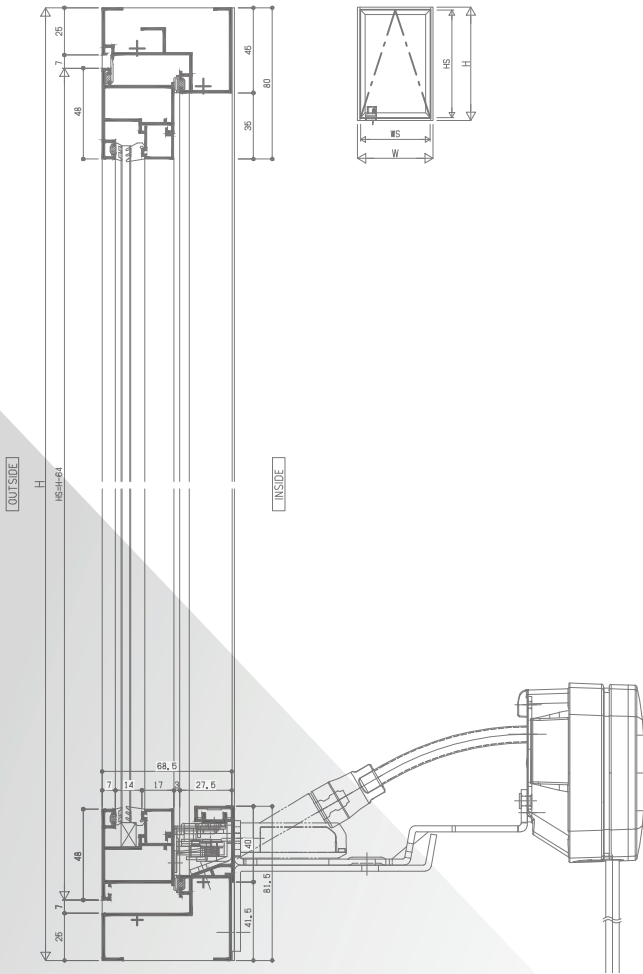

PRODUCT DRAWING

Scale 1:4