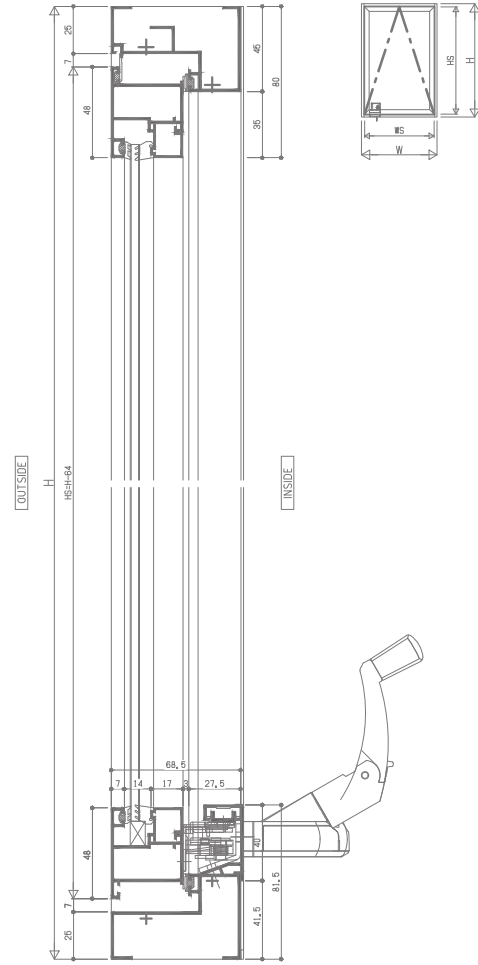

PRODUCT DRAWING

Scale 1:4

PT YKK AP INDONESIA

Head Office & Factory

Kawasan Industri Manis
Jl. Manis Raya No.23, Ds. Kadu, Kec. Curug
Tangerang 15810, Banten, Indonesia
Tel: +62 21 591 9073
Fax: +62 21 591 9074
www.ykkap.co.id

Representative Office in Vietnam

11th Floor AB Tower, 76 Le Lai Street
Ben Thanh Ward, District 1
Ho Chi Minh City, Vietnam
Tel: +84 8 3822 8900
Fax: +84 8 3822 8901
www.ykkap.com.vn

Jakarta Sales & Marketing Office

Panin Dai-ichi Life
Jl. S. Parman Kav.91,3A Floor
Jakarta 11420, Indonesia
Tel: +62 21 569 56333 (Hunting)
Fax: +62 21 569 56335

YKK AP (THAILAND) CO., LTD.

Wave Place Building, 13th Floor No. 55
Wireless Road, Lumpini, Pathumwan
Bangkok 10330, Thailand
Tel: +66 2 655 6334
Fax: +66 2 655 6399
www.ykkap.co.th

Surabaya Branch Office

Gedung Bumi Mandiri Tower 1, 6th Floor
Jl. Jend. Basuki Rachmat 129-137
Surabaya 60271, Jawa Timur, Indonesia
Tel: +62 31 535 1800 (Hunting)
Fax: +62 31 535 1700

www.ykkap.co.id

ykkap_official

ISSUE DATE JUNE , 2021
PRINTED IN INDONESIA

B0010-21JI-E-1