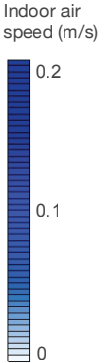

Outdoor wind speed²: 2 m/s

Outdoor wind speed²: 2 m/s

Upper : NEXSTA Fixed Window W2400 x H 1400
Lower : NEXSTA Double Top Hung W1600 x H 1500

Upper : NEXSTA Fixed Window W2400 x H 900, combined with NEXSTA High Ventilation Window W 2400 x H 500.
Lower : NEXSTA Double Top Hung W1600 x H 1500