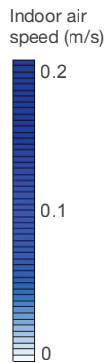

Outdoor wind speed²: 2 m/s

Outdoor wind speed²: 2 m/s

Upper : NEXSTA Fixed Window W2400 x H 1400
Lower : NEXSTA Double Top Hung W1600 x H 1500

Upper : NEXSTA Fixed Window W2400 x H 900, combined with NEXSTA High Ventilation Window W 2400 x H 500.
Lower : NEXSTA Double Top Hung W1600 x H 1500