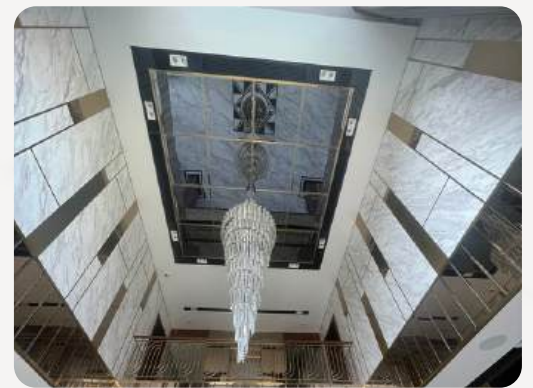

Grey Light
EGY11007

Sky Gold
EYE11008

Nergo Marquina
EBL11001

Rosalight
EBE11040

Black Wood
EBL11009

2. Đá Granite (đá hoa cương)

Kashmir Gold
EYE12011

Solarius
EYE12022