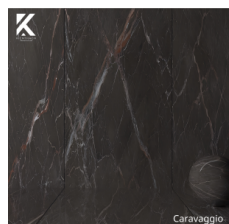

MarmoPerla

StuccoMarmo

Luce_Wall Painting

Africa

R-Stone

Dunes

Swahili

Animamundi

Zeus

Eclat Gold

Suspense

CARAVAGGIO

Liquid Metal

Liquid Betal

GẠCH TRANG TRÍ RIVER

Gạch 60x120cm