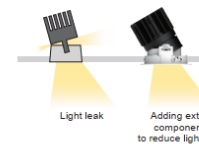

Các thương hiệu phân phối

VID Lighting

FLUA

KEYLIGHT

Được tin dùng bởi đối tác

Decox

APS concept

Maison Décor

Square Interior Design

FYL Design & Built

Nexcon

Prevent light leak